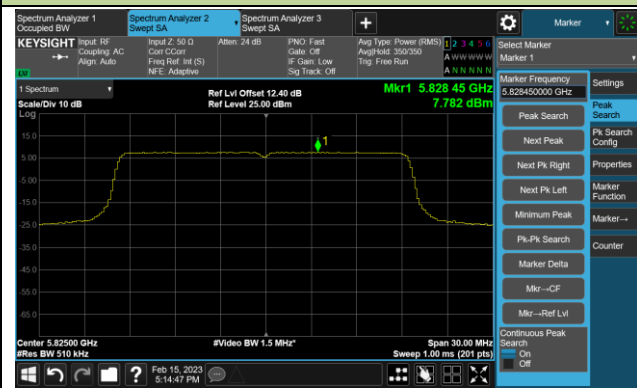

Channel 165 (5825MHz)