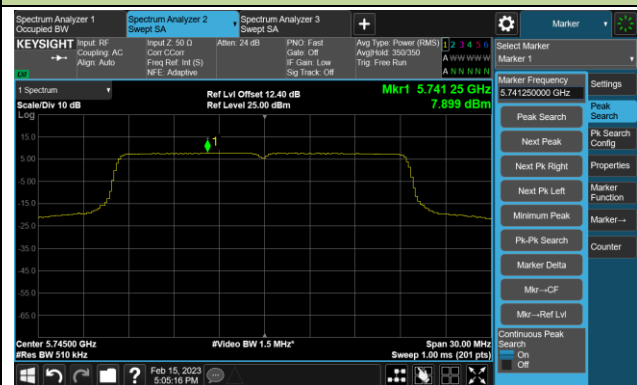

Channel 52 (5260MHz)

Channel 60 (5300MHz)

Channel 64 (5320MHz)

Channel 100 (5500MHz)

Channel 116 (5580MHz)

802.11ax-HE20 Power Spectral Density- Ant 3

Channel 140 (5700MHz)

Channel 144(5720MHz)

Channel 149 (5745MHz)

Channel 157 (5785MHz)

Channel 165 (5825MHz)

802.11ax-HE40 Power Spectral Density- Ant 3

Channel 38 (5190MHz)

Channel 46 (5230MHz)

Channel 54 (5270MHz)

Channel 62 (5310MHz)