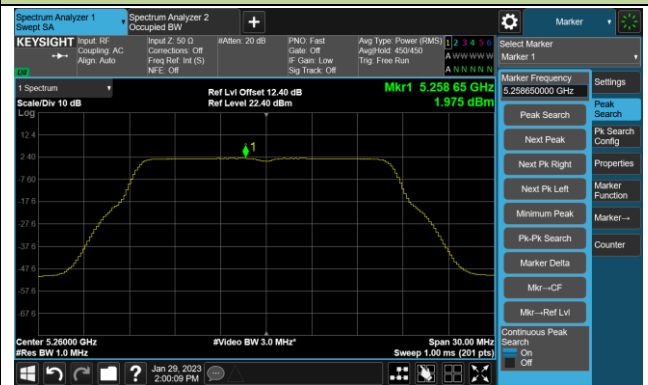

802.11a Power Spectral Density- Ant 3

Channel 36 (5180MHz)

Channel 44 (5220MHz)

Channel 48 (5240MHz)

Channel 52 (5260MHz)

Channel 60 (5300MHz)

Channel 64 (5320MHz)

Channel 100 (5500MHz)

Channel 116 (5580MHz)

802.11a Power Spectral Density- Ant 3

Channel 140 (5700MHz)

Channel 144(5720MHz)

Channel 149 (5745MHz)

Channel 157 (5785MHz)

Channel 165 (5825MHz)

802.11ac-VHT20 Power Spectral Density- Ant 3