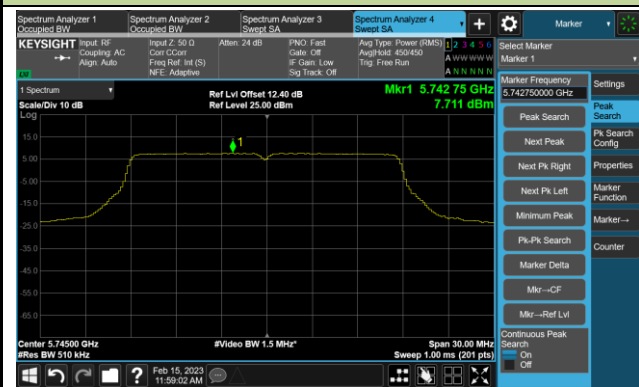

802.11ac-VHT20 Power Spectral Density- Ant 3

Channel 140 (5700MHz)

Channel 144(5720MHz)

Channel 149 (5745MHz)

Channel 157 (5785MHz)

Channel 165 (5825MHz)

802.11ac-VHT40 Power Spectral Density- Ant 3

Channel 38 (5190MHz)

Channel 46 (5230MHz)

Channel 54 (5270MHz)

Channel 62 (5310MHz)

Channel 102 (5510MHz)

Channel 110 (5550MHz)

Channel 134 (5670MHz)

Channel 142 (5710MHz)

802.11ac-VHT40 Power Spectral Density- Ant 3