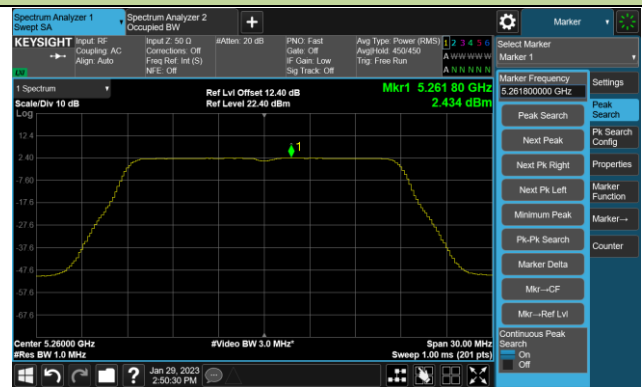

Channel 36 (5180MHz)

Channel 44 (5220MHz)

Channel 48 (5240MHz)

Channel 52 (5260MHz)

Channel 60 (5300MHz)

Channel 64 (5320MHz)

Channel 100 (5500MHz)

Channel 116 (5580MHz)

802.11ac-VHT20 Power Spectral Density- Ant 3

Channel 140 (5700MHz)

Channel 144(5720MHz)

Channel 149 (5745MHz)

Channel 157 (5785MHz)

Channel 165 (5825MHz)

802.11ac-VHT40 Power Spectral Density- Ant 3

Channel 38 (5190MHz)