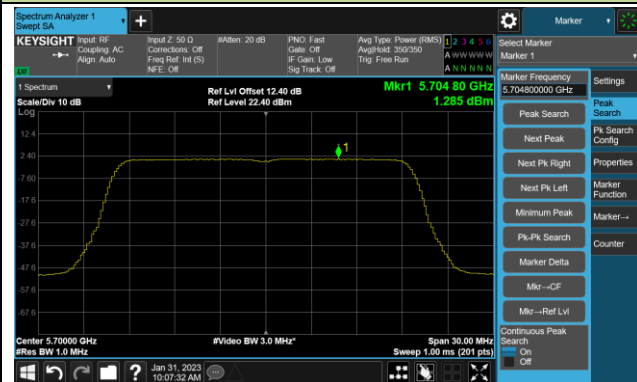

Channel 52 (5260MHz)

Channel 60 (5300MHz)

Channel 64 (5320MHz)

Channel 100 (5500MHz)

Channel 116 (5580MHz)

802.11ax-HE20 Power Spectral Density- Ant 3

Channel 140 (5700MHz)

Channel 144(5720MHz)

Channel 149 (5745MHz)

Channel 157 (5785MHz)

Channel 165 (5825MHz)

802.11ax-HE40 Power Spectral Density- Ant 3

Channel 38 (5190MHz)

Channel 46 (5230MHz)

Channel 54 (5270MHz)

Channel 62 (5310MHz)