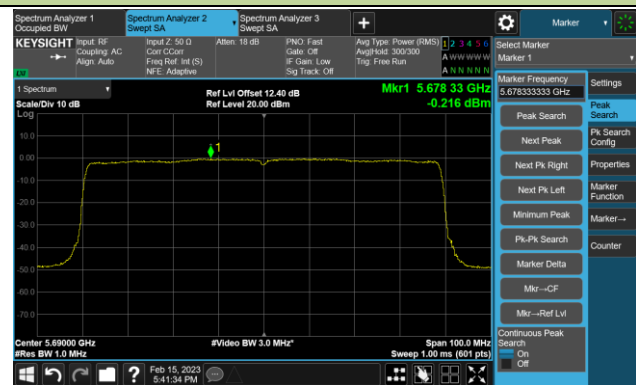

Channel 42 (5210MHz)

Channel 58 (5290MHz)

Channel 106 (5530MHz)

Channel 122 (5610MHz)

Channel 138 (5690MHz)

Channel 155 (5775MHz)

802.11ax-HE160 Power Spectral Density- Ant 3

Channel 50 (5250MHz)

Channel 114 (5570MHz)