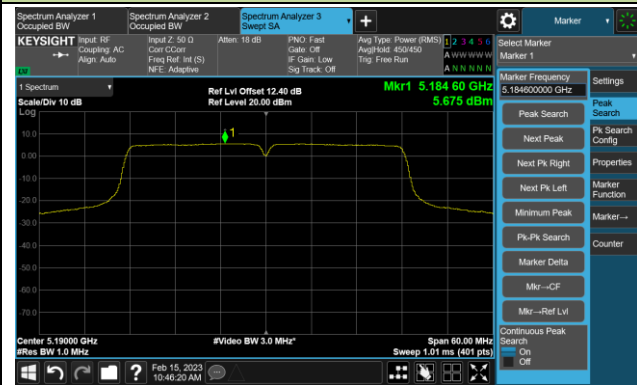

802.11ac-VHT20 Power Spectral Density- Ant 3

Channel 140 (5700MHz)

Channel 144(5720MHz)

Channel 149 (5745MHz)

Channel 157 (5785MHz)

Channel 165 (5825MHz)

802.11ac-VHT40 Power Spectral Density- Ant 3

Channel 38 (5190MHz)