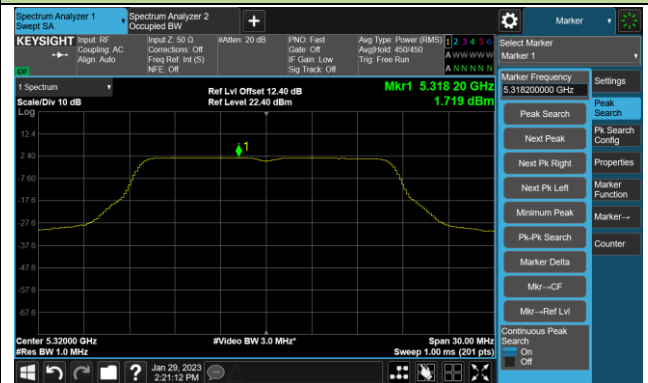

802.11a Power Spectral Density- Ant 3

Channel 36 (5180MHz)

Channel 44 (5220MHz)

Channel 48 (5240MHz)

Channel 52 (5260MHz)

Channel 60 (5300MHz)

Channel 64 (5320MHz)

Channel 100 (5500MHz)

Channel 116 (5580MHz)

802.11a Power Spectral Density- Ant 3

Channel 140 (5700MHz)

Channel 144(5720MHz)

Channel 149 (5745MHz)

Channel 157 (5785MHz)

Channel 165 (5825MHz)

802.11ac-VHT20 Power Spectral Density- Ant 3