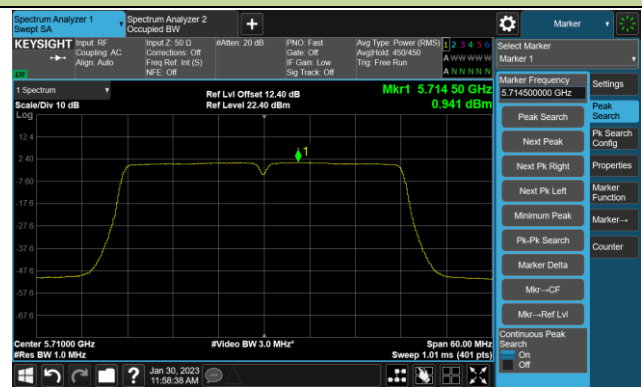

802.11ac-VHT20 Power Spectral Density- Ant 3

Channel 140 (5700MHz)

Channel 144(5720MHz)

Channel 149 (5745MHz)

Channel 157 (5785MHz)

Channel 165 (5825MHz)

802.11ac-VHT40 Power Spectral Density- Ant 3

Channel 38 (5190MHz)

Channel 46 (5230MHz)

Channel 54 (5270MHz)

Channel 62 (5310MHz)

Channel 102 (5510MHz)

Channel 110 (5550MHz)

Channel 134 (5670MHz)

Channel 142 (5710MHz)

802.11ac-VHT40 Power Spectral Density- Ant 3

Channel 151 (5755MHz)

Channel 159 (5795MHz)

802.11ac-VHT80 Power Spectral Density- Ant 3

Channel 42 (5210MHz)

Channel 58 (5290MHz)

Channel 106 (5530MHz)

Channel 122 (5610MHz)

Channel 138 (5690MHz)