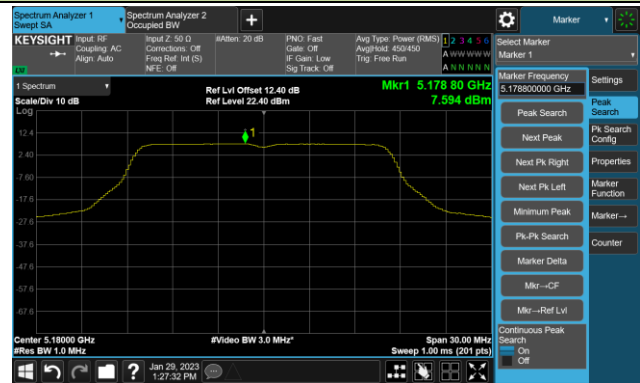

802.11a Power Spectral Density- Ant 3

Channel 36 (5180MHz)

Channel 44 (5220MHz)

Channel 48 (5240MHz)

Channel 52 (5260MHz)

Channel 60 (5300MHz)

Channel 64 (5320MHz)

Channel 100 (5500MHz)

Channel 116 (5580MHz)

802.11a Power Spectral Density- Ant 3

Channel 140 (5700MHz)

Channel 144(5720MHz)

Channel 149 (5745MHz)

Channel 157 (5785MHz)

Channel 165 (5825MHz)

802.11ac-VHT20 Power Spectral Density- Ant 3