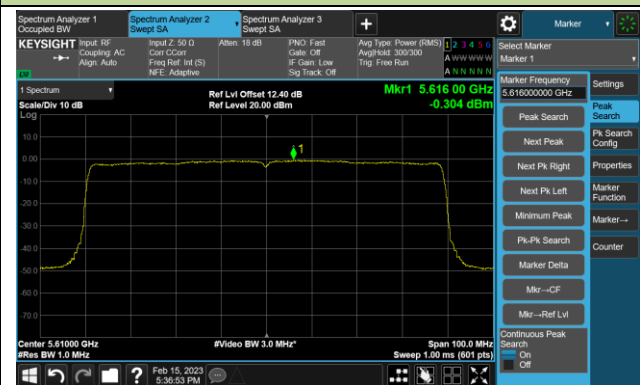

Channel 102 (5510MHz)

Channel 110 (5550MHz)

Channel 134 (5670MHz)

Channel 142(5710MHz)

802.11ax-HE40 Power Spectral Density- Ant 3

Channel 151 (5755MHz)

Channel 159 (5795MHz)

802.11ax-HE80 Power Spectral Density- Ant 3

Channel 42 (5210MHz)

Channel 58 (5290MHz)

Channel 106 (5530MHz)

Channel 122 (5610MHz)

Channel 138 (5690MHz)

Channel 155 (5775MHz)

802.11ax-HE160 Power Spectral Density- Ant 3

Channel 50 (5250MHz)

Channel 114 (5570MHz)