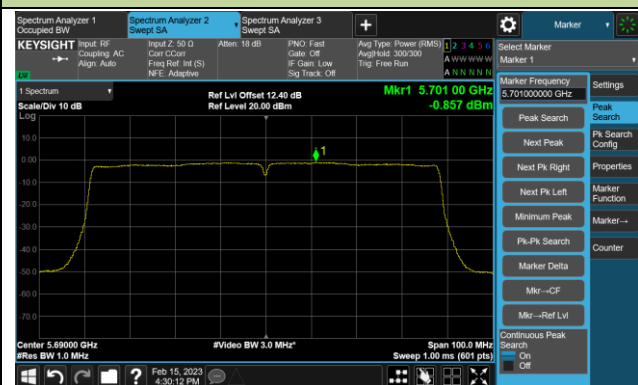

Channel 151 (5755MHz)

Channel 159 (5795MHz)

802.11ac-VHT80 Power Spectral Density- Ant 3

Channel 42 (5210MHz)

Channel 58 (5290MHz)

Channel 106 (5530MHz)

Channel 122 (5610MHz)

Channel 138 (5690MHz)

Channel 155 (5775MHz)

802.11ac-VHT160 Power Spectral Density- Ant 3

Channel 50 (5250MHz)

Channel 114 (5570MHz)

802.11ax-HE20 Power Spectral Density- Ant 3

Channel 36 (5180MHz)

Channel 44 (5220MHz)

Channel 48 (5240MHz)