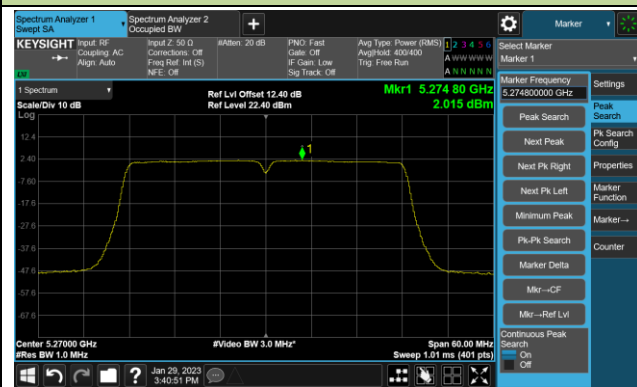

Channel 54 (5270MHz)