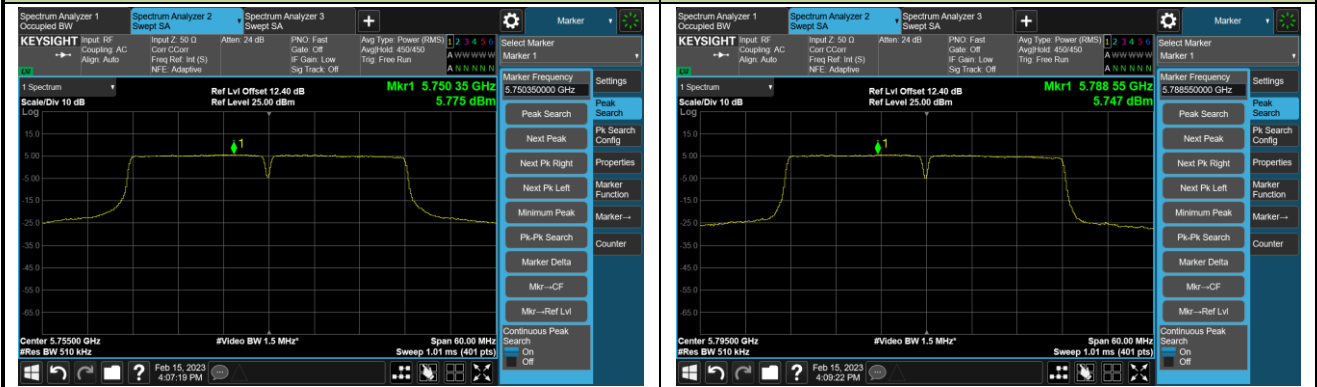

802.11ac-VHT20 Power Spectral Density- Ant 3

Channel 140 (5700MHz)

Channel 144(5720MHz)

Channel 149 (5745MHz)

Channel 157 (5785MHz)

Channel 165 (5825MHz)

802.11ac-VHT40 Power Spectral Density- Ant 3

Channel 38 (5190MHz)

Channel 46 (5230MHz)

Channel 54 (5270MHz)

Channel 62 (5310MHz)

Channel 102 (5510MHz)

Channel 110 (5550MHz)

Channel 134 (5670MHz)

Channel 142 (5710MHz)

802.11ac-VHT40 Power Spectral Density- Ant 3

Channel 151 (5755MHz)

Channel 159 (5795MHz)

802.11ac-VHT80 Power Spectral Density- Ant 3

Channel 42 (5210MHz)

Channel 58 (5290MHz)

Channel 106 (5530MHz)

Channel 122 (5610MHz)

Channel 138 (5690MHz)