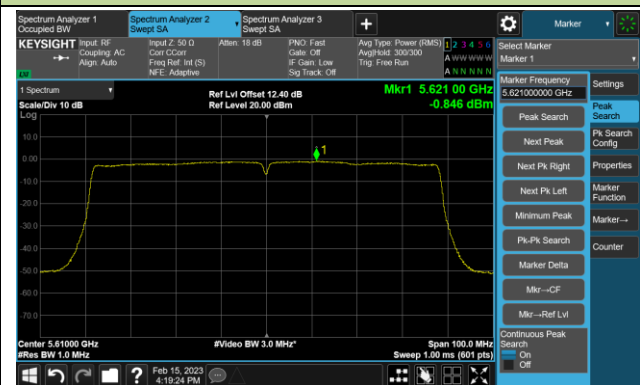

Channel 151 (5755MHz)

Channel 159 (5795MHz)

802.11ac-VHT80 Power Spectral Density- Ant 3

Channel 42 (5210MHz)

Channel 58 (5290MHz)

Channel 106 (5530MHz)

Channel 122 (5610MHz)

Channel 138 (5690MHz)

Channel 155 (5775MHz)

802.11ac-VHT160 Power Spectral Density- Ant 3

Channel 50 (5250MHz)

Channel 114 (5570MHz)

802.11ax-HE20 Power Spectral Density- Ant 3

Channel 36 (5180MHz)

Channel 44 (5220MHz)

Channel 48 (5240MHz)