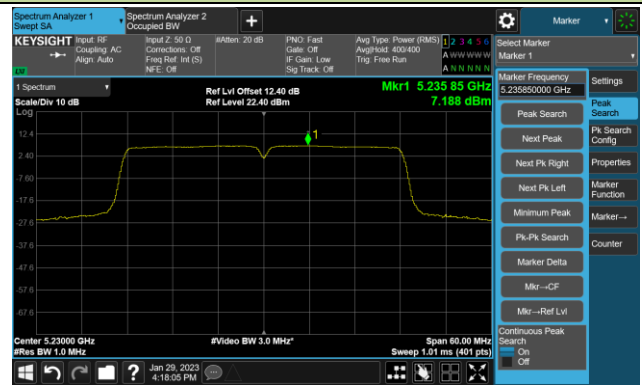

802.11ac-VHT20 Power Spectral Density- Ant 3

Channel 140 (5700MHz)

Channel 144(5720MHz)

Channel 149 (5745MHz)

Channel 157 (5785MHz)

Channel 165 (5825MHz)

802.11ac-VHT40 Power Spectral Density- Ant 3

Channel 38 (5190MHz)

Channel 46 (5230MHz)

Channel 54 (5270MHz)

Channel 62 (5310MHz)

Channel 102 (5510MHz)

Channel 110 (5550MHz)

Channel 134 (5670MHz)

Channel 142 (5710MHz)

802.11ac-VHT40 Power Spectral Density- Ant 3