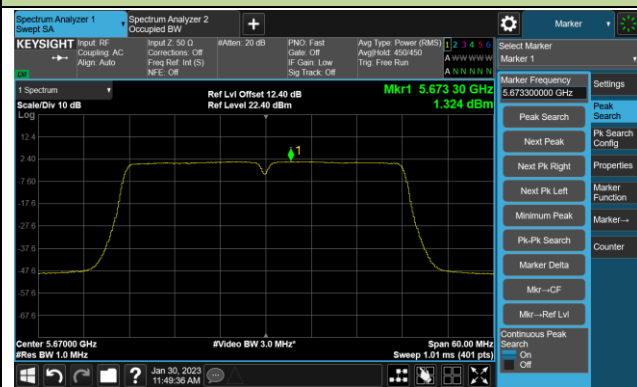

Channel 46 (5230MHz)

Channel 54 (5270MHz)

Channel 62 (5310MHz)

Channel 102 (5510MHz)

Channel 110 (5550MHz)

Channel 134 (5670MHz)

Channel 142 (5710MHz)

802.11ac-VHT40 Power Spectral Density- Ant 3

Channel 151 (5755MHz)

Channel 159 (5795MHz)

802.11ac-VHT80 Power Spectral Density- Ant 3

Channel 42 (5210MHz)

Channel 58 (5290MHz)

Channel 106 (5530MHz)

Channel 122 (5610MHz)

Channel 138 (5690MHz)