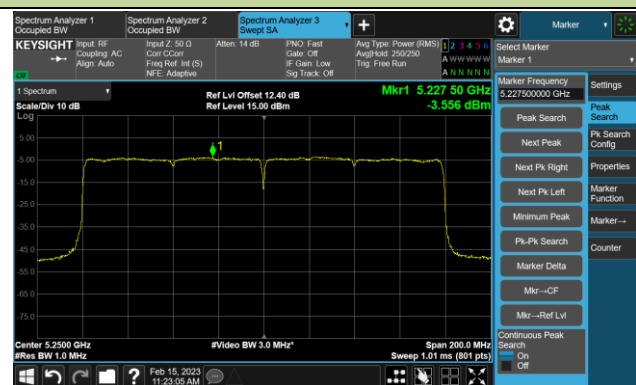

Channel 102 (5510MHz)

Channel 110 (5550MHz)

Channel 134 (5670MHz)

Channel 142(5710MHz)

802.11ax-HE40 Power Spectral Density- Ant 3

Channel 151 (5755MHz)

Channel 159 (5795MHz)

802.11ax-HE80 Power Spectral Density- Ant 3

Channel 42 (5210MHz)

Channel 58 (5290MHz)

Channel 106 (5530MHz)

Channel 122 (5610MHz)

Channel 138 (5690MHz)

Channel 155 (5775MHz)

802.11ax-HE160 Power Spectral Density- Ant 3

Channel 50 (5250MHz)

Channel 114 (5570MHz)