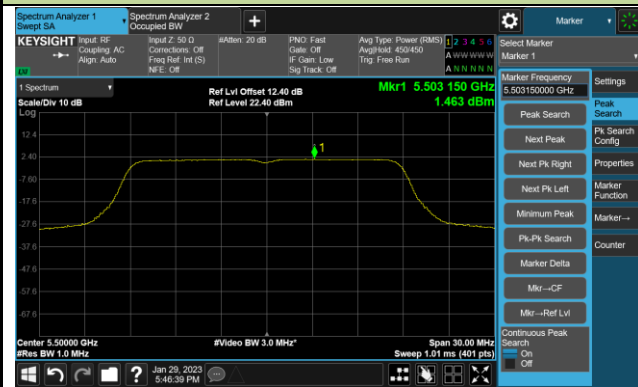

Channel 36 (5180MHz)

Channel 44 (5220MHz)

Channel 48 (5240MHz)

Channel 52 (5260MHz)

Channel 60 (5300MHz)

Channel 64 (5320MHz)

Channel 100 (5500MHz)

Channel 116 (5580MHz)

802.11ac-VHT20 Power Spectral Density- Ant 3

Channel 140 (5700MHz)

Channel 144(5720MHz)

Channel 149 (5745MHz)

Channel 157 (5785MHz)

Channel 165 (5825MHz)

802.11ac-VHT40 Power Spectral Density- Ant 3

Channel 38 (5190MHz)