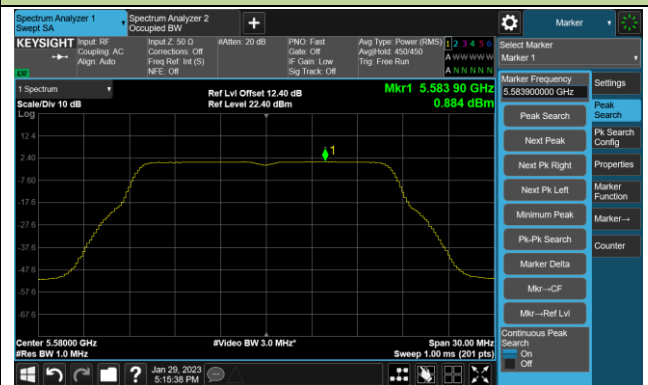

802.11a Power Spectral Density- Ant 3

Channel 36 (5180MHz)

Channel 44 (5220MHz)

Channel 48 (5240MHz)

Channel 52 (5260MHz)

Channel 60 (5300MHz)

Channel 64 (5320MHz)

Channel 100 (5500MHz)

Channel 116 (5580MHz)

802.11a Power Spectral Density- Ant 3

Channel 140 (5700MHz)

Channel 144(5720MHz)

Channel 149 (5745MHz)

Channel 157 (5785MHz)

Channel 165 (5825MHz)

802.11ac-VHT20 Power Spectral Density- Ant 3