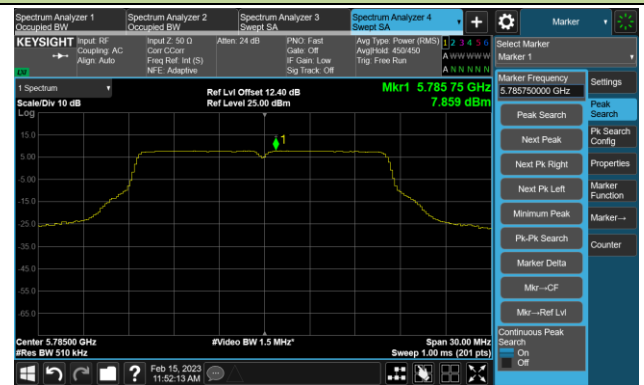

Channel 116 (5580MHz)

802.11a Power Spectral Density- Ant 3

Channel 140 (5700MHz)

Channel 144(5720MHz)

Channel 149 (5745MHz)

Channel 157 (5785MHz)

Channel 165 (5825MHz)

802.11ac-VHT20 Power Spectral Density- Ant 3

Channel 36 (5180MHz)

Channel 44 (5220MHz)

Channel 48 (5240MHz)

Channel 52 (5260MHz)

Channel 60 (5300MHz)

Channel 64 (5320MHz)

Channel 100 (5500MHz)

Channel 116 (5580MHz)