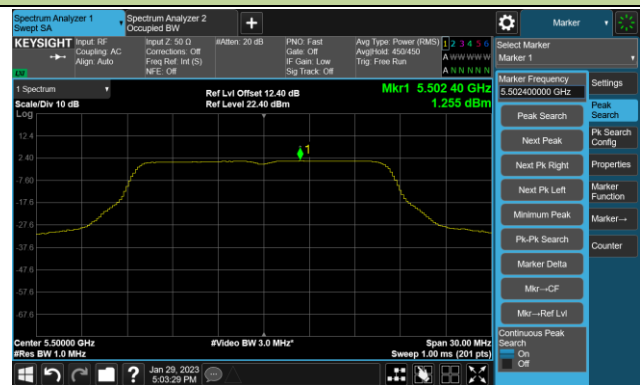

802.11a Power Spectral Density- Ant 3

Channel 36 (5180MHz)

Channel 44 (5220MHz)

Channel 48 (5240MHz)

Channel 52 (5260MHz)

Channel 60 (5300MHz)

Channel 64 (5320MHz)

Channel 100 (5500MHz)

Channel 116 (5580MHz)

802.11a Power Spectral Density- Ant 3

Channel 140 (5700MHz)

Channel 144(5720MHz)

Channel 149 (5745MHz)

Channel 157 (5785MHz)

Channel 165 (5825MHz)

802.11ac-VHT20 Power Spectral Density- Ant 3