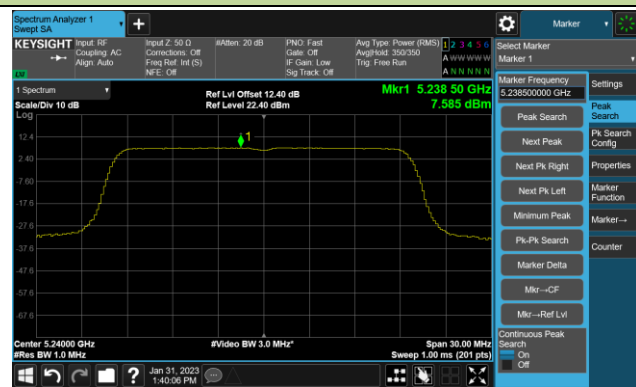

Channel 155 (5775MHz)

802.11ac-VHT160 Power Spectral Density- Ant 3

Channel 50 (5250MHz)

Channel 114 (5570MHz)

802.11ax-HE20 Power Spectral Density- Ant 3

Channel 36 (5180MHz)

Channel 44 (5220MHz)

Channel 48 (5240MHz)

Channel 52 (5260MHz)

Channel 60 (5300MHz)

Channel 64 (5320MHz)

Channel 100 (5500MHz)

Channel 116 (5580MHz)

802.11ax-HE20 Power Spectral Density- Ant 3

Channel 140 (5700MHz)

Channel 144(5720MHz)