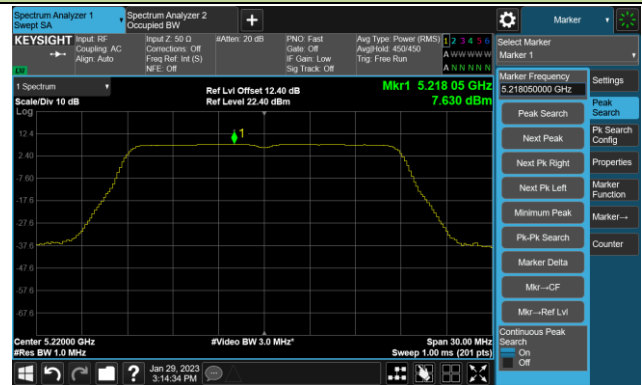

Channel 44 (5220MHz)