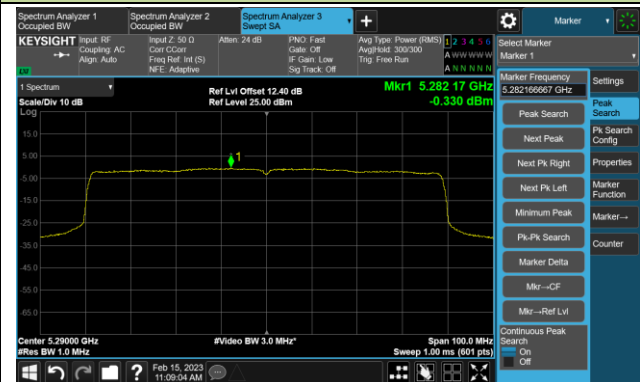

Channel 102 (5510MHz)

Channel 110 (5550MHz)

Channel 134 (5670MHz)

Channel 142(5710MHz)

802.11ax-HE40 Power Spectral Density- Ant 3

Channel 151 (5755MHz)

Channel 159 (5795MHz)

802.11ax-HE80 Power Spectral Density- Ant 3

Channel 42 (5210MHz)

Channel 58 (5290MHz)

Channel 106 (5530MHz)

Channel 122 (5610MHz)

Channel 138 (5690MHz)

Channel 155 (5775MHz)

802.11ax-HE160 Power Spectral Density- Ant 3

Channel 50 (5250MHz)

Channel 114 (5570MHz)