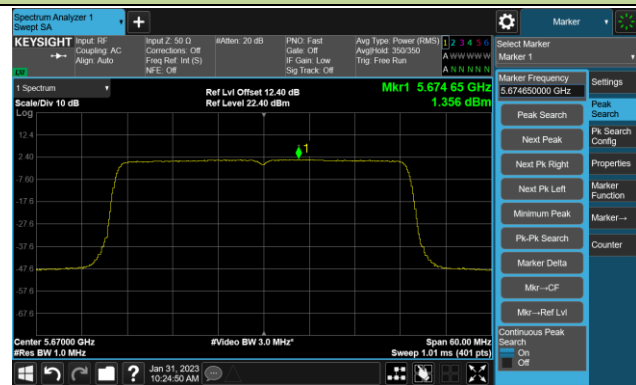

Channel 149 (5745MHz)

Channel 157 (5785MHz)

Channel 165 (5825MHz)

802.11ax-HE40 Power Spectral Density- Ant 3

Channel 38 (5190MHz)

Channel 46 (5230MHz)

Channel 54 (5270MHz)

Channel 62 (5310MHz)

Channel 102 (5510MHz)

Channel 110 (5550MHz)

Channel 134 (5670MHz)

Channel 142(5710MHz)

802.11ax-HE40 Power Spectral Density- Ant 3

Channel 151 (5755MHz)

Channel 159 (5795MHz)

802.11ax-HE80 Power Spectral Density- Ant 3