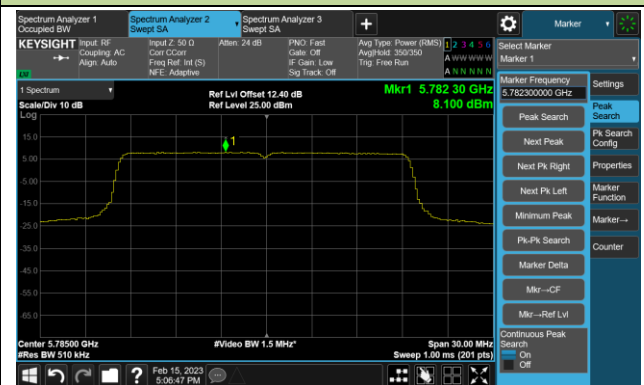

Channel 52 (5260MHz)

Channel 60 (5300MHz)

Channel 64 (5320MHz)

Channel 100 (5500MHz)

Channel 116 (5580MHz)

802.11ax-HE20 Power Spectral Density- Ant 3

Channel 140 (5700MHz)

Channel 144(5720MHz)

Channel 149 (5745MHz)

Channel 157 (5785MHz)

Channel 165 (5825MHz)

802.11ax-HE40 Power Spectral Density- Ant 3

Channel 38 (5190MHz)

Channel 46 (5230MHz)

Channel 54 (5270MHz)

Channel 62 (5310MHz)