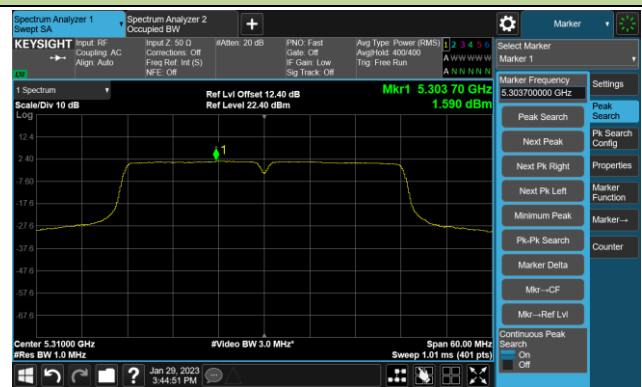

802.11ac-VHT20 Power Spectral Density- Ant 3

Channel 140 (5700MHz)

Channel 144(5720MHz)

Channel 149 (5745MHz)

Channel 157 (5785MHz)

Channel 165 (5825MHz)

802.11ac-VHT40 Power Spectral Density- Ant 3

Channel 38 (5190MHz)

Channel 46 (5230MHz)

Channel 54 (5270MHz)

Channel 62 (5310MHz)

Channel 102 (5510MHz)

Channel 110 (5550MHz)

Channel 134 (5670MHz)

Channel 142 (5710MHz)

802.11ac-VHT40 Power Spectral Density- Ant 3