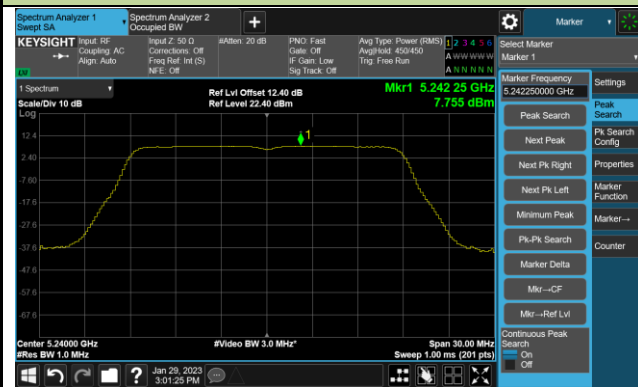

Channel 48 (5240MHz)