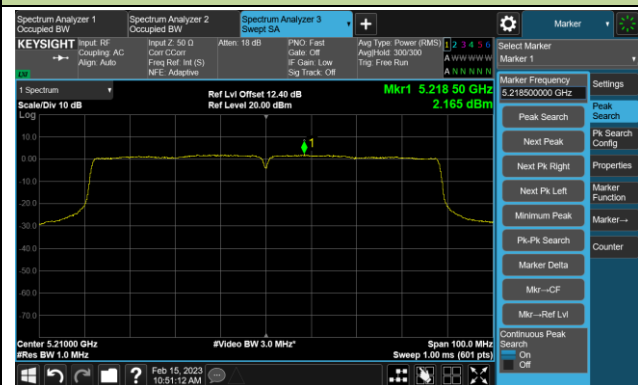

Channel 46 (5230MHz)

Channel 54 (5270MHz)

Channel 62 (5310MHz)

Channel 102 (5510MHz)

Channel 110 (5550MHz)

Channel 134 (5670MHz)

Channel 142 (5710MHz)

802.11ac-VHT40 Power Spectral Density- Ant 3

Channel 151 (5755MHz)

Channel 159 (5795MHz)

802.11ac-VHT80 Power Spectral Density- Ant 3

Channel 42 (5210MHz)

Channel 58 (5290MHz)

Channel 106 (5530MHz)

Channel 122 (5610MHz)

Channel 138 (5690MHz)