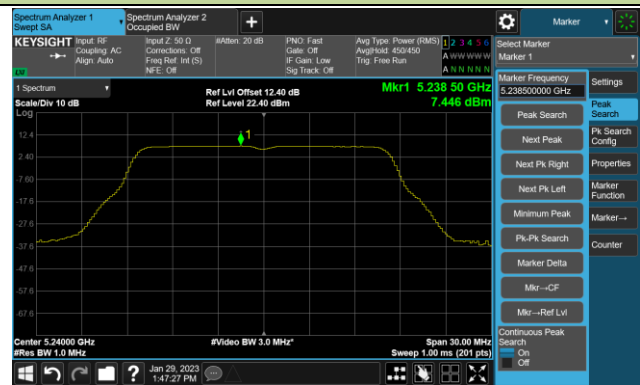

802.11a Power Spectral Density- Ant 3

Channel 36 (5180MHz)

Channel 44 (5220MHz)

Channel 48 (5240MHz)

Channel 52 (5260MHz)

Channel 60 (5300MHz)

Channel 64 (5320MHz)

Channel 100 (5500MHz)

Channel 116 (5580MHz)

802.11a Power Spectral Density- Ant 3

Channel 140 (5700MHz)

Channel 144(5720MHz)

Channel 149 (5745MHz)

Channel 157 (5785MHz)

Channel 165 (5825MHz)

802.11ac-VHT20 Power Spectral Density- Ant 3