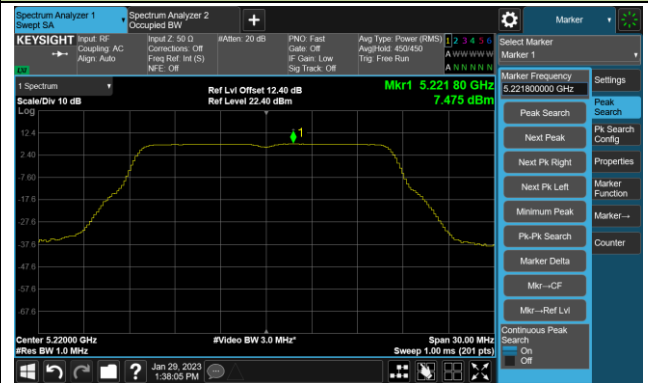

802.11a Power Spectral Density- Ant 3

Channel 36 (5180MHz)

Channel 44 (5220MHz)

Channel 48 (5240MHz)

Channel 52 (5260MHz)

Channel 60 (5300MHz)

Channel 64 (5320MHz)

Channel 100 (5500MHz)

Channel 116 (5580MHz)

802.11a Power Spectral Density- Ant 3

Channel 140 (5700MHz)

Channel 144(5720MHz)

Channel 149 (5745MHz)

Channel 157 (5785MHz)

Channel 165 (5825MHz)

802.11ac-VHT20 Power Spectral Density- Ant 3