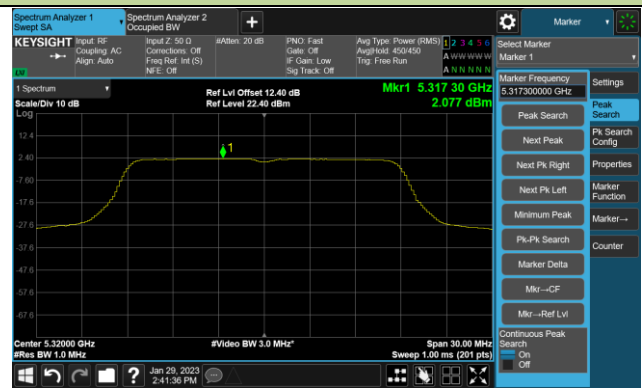

Channel 36 (5180MHz)

Channel 44 (5220MHz)

Channel 48 (5240MHz)

Channel 52 (5260MHz)

Channel 60 (5300MHz)

Channel 64 (5320MHz)

Channel 100 (5500MHz)

Channel 116 (5580MHz)

802.11ac-VHT20 Power Spectral Density- Ant 3

Channel 140 (5700MHz)

Channel 144(5720MHz)

Channel 149 (5745MHz)

Channel 157 (5785MHz)

Channel 165 (5825MHz)

802.11ac-VHT40 Power Spectral Density- Ant 3

Channel 38 (5190MHz)