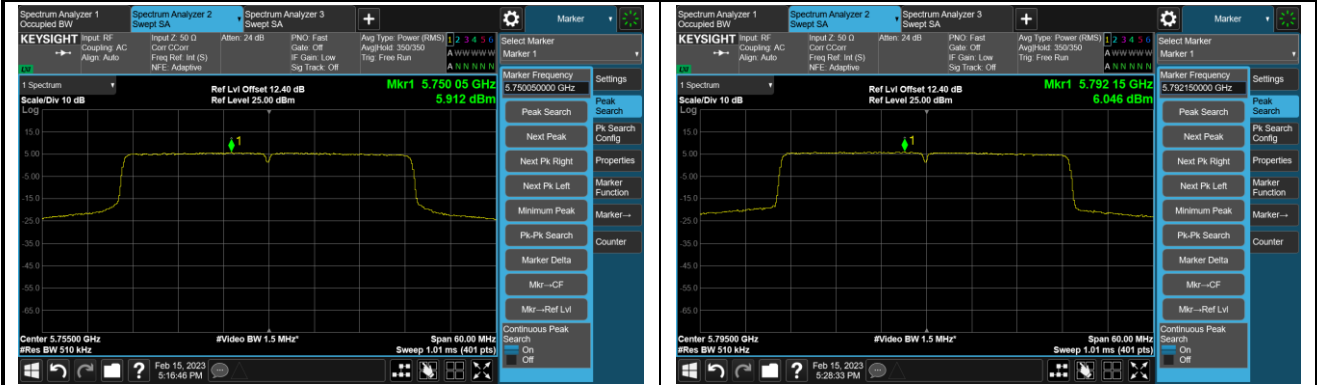

Channel 102 (5510MHz)

Channel 110 (5550MHz)

Channel 134 (5670MHz)

Channel 142(5710MHz)

802.11ax-HE40 Power Spectral Density- Ant 3

Channel 151 (5755MHz)

Channel 159 (5795MHz)

802.11ax-HE80 Power Spectral Density- Ant 3

Channel 42 (5210MHz)

Channel 58 (5290MHz)

Channel 106 (5530MHz)

Channel 122 (5610MHz)

Channel 138 (5690MHz)

Channel 155 (5775MHz)

802.11ax-HE160 Power Spectral Density- Ant 3

Channel 50 (5250MHz)

Channel 114 (5570MHz)