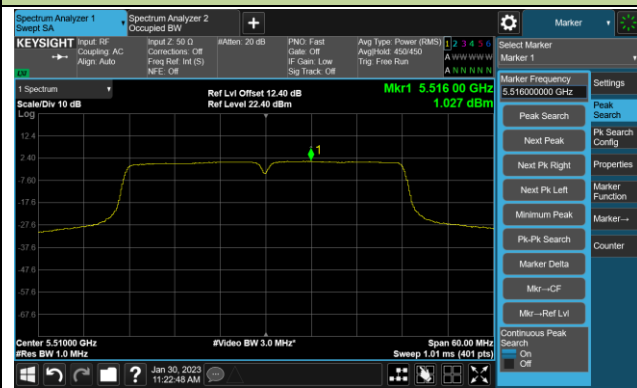

Channel 46 (5230MHz)

Channel 54 (5270MHz)

Channel 62 (5310MHz)

Channel 102 (5510MHz)

Channel 110 (5550MHz)

Channel 134 (5670MHz)

Channel 142 (5710MHz)

802.11ac-VHT40 Power Spectral Density- Ant 3

Channel 151 (5755MHz)

Channel 159 (5795MHz)

802.11ac-VHT80 Power Spectral Density- Ant 3

Channel 42 (5210MHz)

Channel 58 (5290MHz)

Channel 106 (5530MHz)

Channel 122 (5610MHz)

Channel 138 (5690MHz)