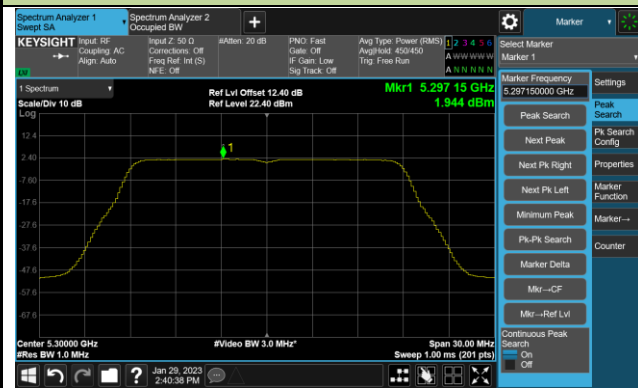

Channel 36 (5180MHz)

Channel 44 (5220MHz)

Channel 48 (5240MHz)

Channel 52 (5260MHz)

Channel 60 (5300MHz)

Channel 64 (5320MHz)

Channel 100 (5500MHz)

Channel 116 (5580MHz)

802.11ac-VHT20 Power Spectral Density- Ant 3

Channel 140 (5700MHz)

Channel 144(5720MHz)

Channel 149 (5745MHz)

Channel 157 (5785MHz)

Channel 165 (5825MHz)

802.11ac-VHT40 Power Spectral Density- Ant 3

Channel 38 (5190MHz)