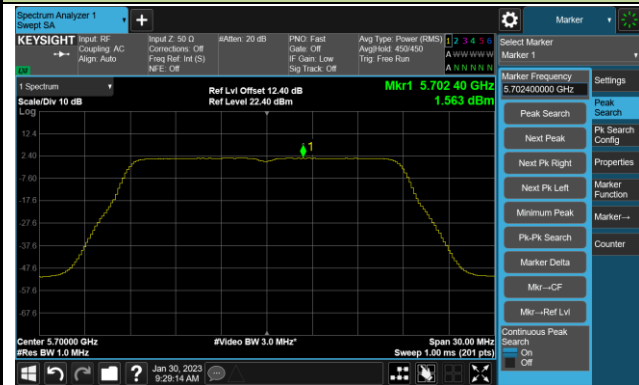

Channel 36 (5180MHz)

Channel 44 (5220MHz)

Channel 48 (5240MHz)

Channel 52 (5260MHz)

Channel 60 (5300MHz)

Channel 64 (5320MHz)

Channel 100 (5500MHz)

Channel 116 (5580MHz)

802.11ac-VHT20 Power Spectral Density- Ant 3

Channel 140 (5700MHz)

Channel 144(5720MHz)

Channel 149 (5745MHz)

Channel 157 (5785MHz)

Channel 165 (5825MHz)

802.11ac-VHT40 Power Spectral Density- Ant 3

Channel 38 (5190MHz)