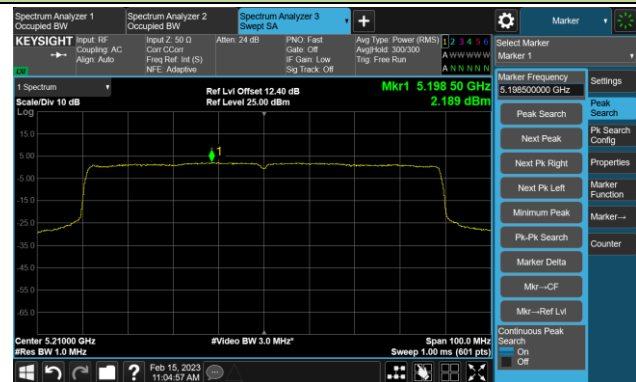

Channel 102 (5510MHz)

Channel 110 (5550MHz)

Channel 134 (5670MHz)

Channel 142(5710MHz)

802.11ax-HE40 Power Spectral Density- Ant 3

Channel 151 (5755MHz)

Channel 159 (5795MHz)

802.11ax-HE80 Power Spectral Density- Ant 3

Channel 42 (5210MHz)

Channel 58 (5290MHz)

Channel 106 (5530MHz)

Channel 122 (5610MHz)

Channel 138 (5690MHz)

Channel 155 (5775MHz)

802.11ax-HE160 Power Spectral Density- Ant 3

Channel 50 (5250MHz)

Channel 114 (5570MHz)