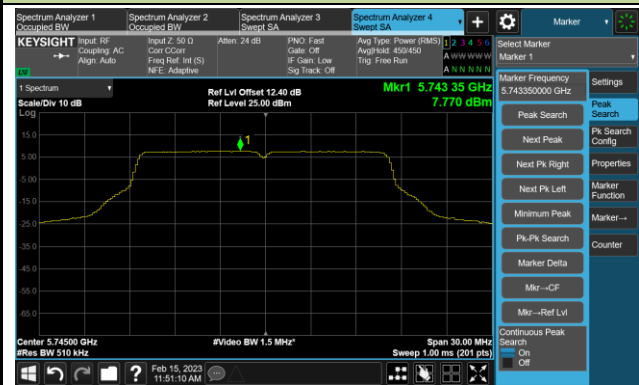

Channel 116 (5580MHz)

802.11a Power Spectral Density- Ant 3

Channel 140 (5700MHz)

Channel 144(5720MHz)

Channel 149 (5745MHz)

Channel 157 (5785MHz)

Channel 165 (5825MHz)

802.11ac-VHT20 Power Spectral Density- Ant 3