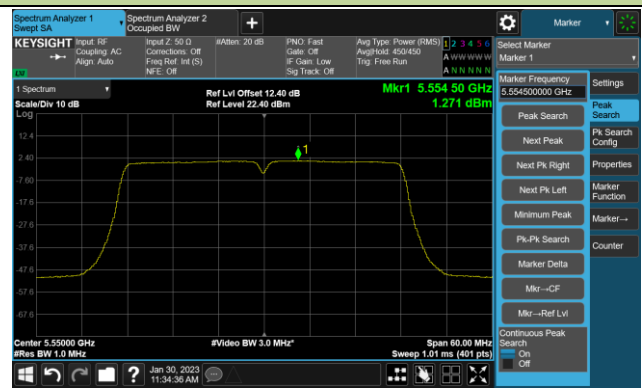

Channel 46 (5230MHz)

Channel 54 (5270MHz)

Channel 62 (5310MHz)

Channel 102 (5510MHz)

Channel 110 (5550MHz)

Channel 134 (5670MHz)

Channel 142 (5710MHz)

802.11ac-VHT40 Power Spectral Density- Ant 3

Channel 151 (5755MHz)

Channel 159 (5795MHz)

802.11ac-VHT80 Power Spectral Density- Ant 3

Channel 42 (5210MHz)

Channel 58 (5290MHz)

Channel 106 (5530MHz)

Channel 122 (5610MHz)

Channel 138 (5690MHz)