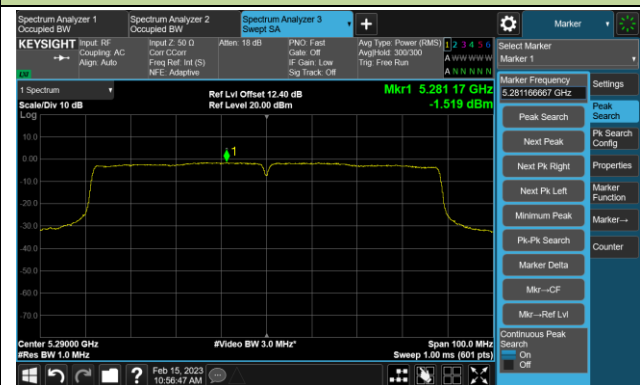

Channel 151 (5755MHz)

Channel 159 (5795MHz)

802.11ac-VHT80 Power Spectral Density- Ant 3

Channel 42 (5210MHz)

Channel 58 (5290MHz)

Channel 106 (5530MHz)

Channel 122 (5610MHz)

Channel 138 (5690MHz)

Channel 155 (5775MHz)

802.11ac-VHT160 Power Spectral Density- Ant 3

Channel 50 (5250MHz)

Channel 114 (5570MHz)

802.11ax-HE20 Power Spectral Density- Ant 3

Channel 36 (5180MHz)

Channel 44 (5220MHz)

Channel 48 (5240MHz)