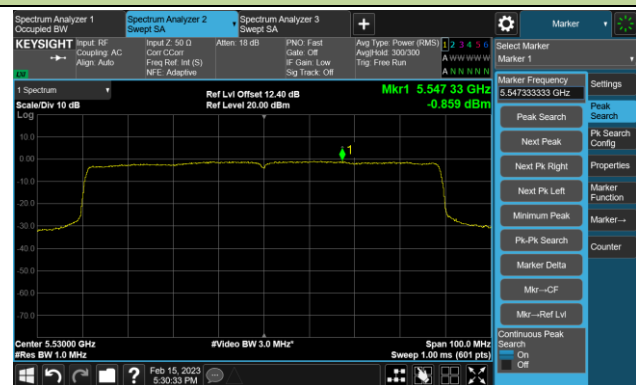

Channel 102 (5510MHz)

Channel 110 (5550MHz)

Channel 134 (5670MHz)

Channel 142(5710MHz)

802.11ax-HE40 Power Spectral Density- Ant 3

Channel 151 (5755MHz)

Channel 159 (5795MHz)

802.11ax-HE80 Power Spectral Density- Ant 3

Channel 42 (5210MHz)

Channel 58 (5290MHz)

Channel 106 (5530MHz)

Channel 122 (5610MHz)

Channel 138 (5690MHz)

Channel 155 (5775MHz)

802.11ax-HE160 Power Spectral Density- Ant 3

Channel 50 (5250MHz)

Channel 114 (5570MHz)