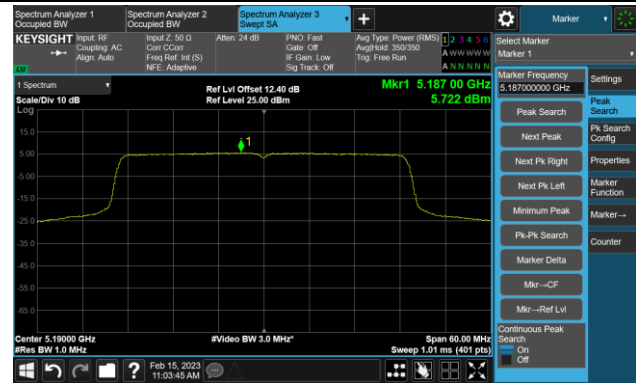

Channel 149 (5745MHz)

Channel 157 (5785MHz)

Channel 165 (5825MHz)

802.11ax-HE40 Power Spectral Density- Ant 3

Channel 38 (5190MHz)

Channel 46 (5230MHz)

Channel 54 (5270MHz)

Channel 62 (5310MHz)