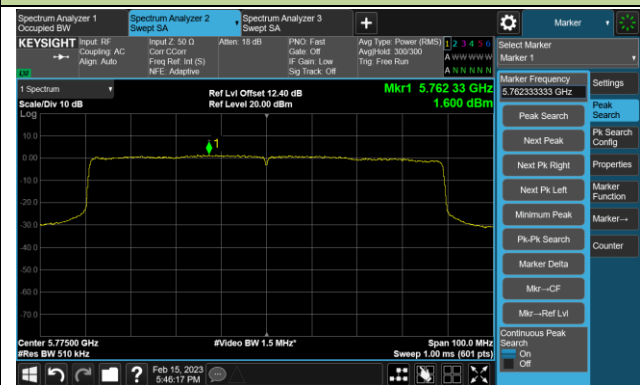

Channel 42 (5210MHz)

Channel 58 (5290MHz)

Channel 106 (5530MHz)

Channel 122 (5610MHz)

Channel 138 (5690MHz)

Channel 155 (5775MHz)

802.11ax-HE160 Power Spectral Density- Ant 3

Channel 50 (5250MHz)

Channel 114 (5570MHz)