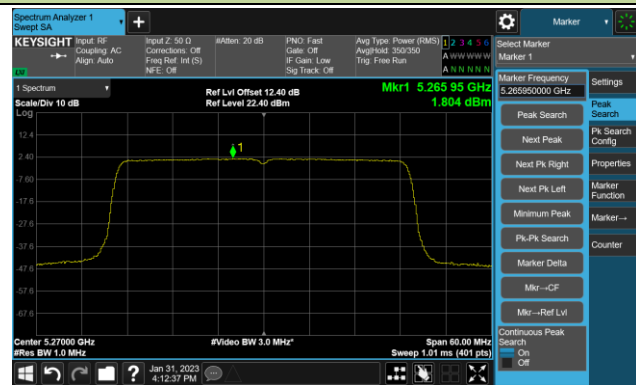

Channel 149 (5745MHz)

Channel 157 (5785MHz)

Channel 165 (5825MHz)

802.11ax-HE40 Power Spectral Density- Ant 3

Channel 38 (5190MHz)

Channel 46 (5230MHz)

Channel 54 (5270MHz)

Channel 62 (5310MHz)

Channel 102 (5510MHz)

Channel 110 (5550MHz)

Channel 134 (5670MHz)

Channel 142(5710MHz)

802.11ax-HE40 Power Spectral Density- Ant 3

Channel 151 (5755MHz)

Channel 159 (5795MHz)

802.11ax-HE80 Power Spectral Density- Ant 3