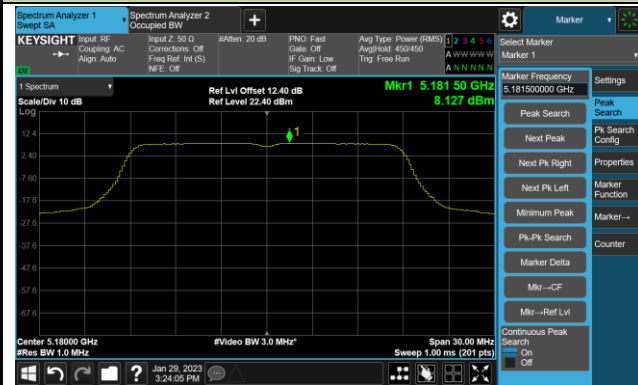

Channel 116 (5580MHz)

802.11a Power Spectral Density- Ant 3

Channel 140 (5700MHz)

Channel 144(5720MHz)

Channel 149 (5745MHz)

Channel 157 (5785MHz)

Channel 165 (5825MHz)

802.11ac-VHT20 Power Spectral Density- Ant 3

Channel 36 (5180MHz)

Channel 44 (5220MHz)

Channel 48 (5240MHz)

Channel 52 (5260MHz)

Channel 60 (5300MHz)

Channel 64 (5320MHz)

Channel 100 (5500MHz)

Channel 116 (5580MHz)