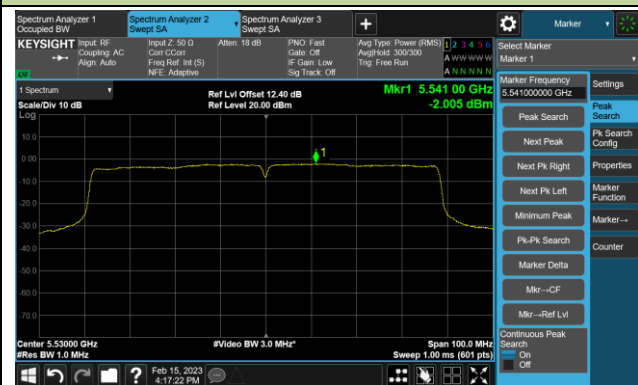

Channel 151 (5755MHz)

Channel 159 (5795MHz)

802.11ac-VHT80 Power Spectral Density- Ant 3

Channel 42 (5210MHz)

Channel 58 (5290MHz)

Channel 106 (5530MHz)

Channel 122 (5610MHz)

Channel 138 (5690MHz)

Channel 155 (5775MHz)

802.11ac-VHT160 Power Spectral Density- Ant 3

Channel 50 (5250MHz)

Channel 114 (5570MHz)

802.11ax-HE20 Power Spectral Density- Ant 3

Channel 36 (5180MHz)

Channel 44 (5220MHz)

Channel 48 (5240MHz)