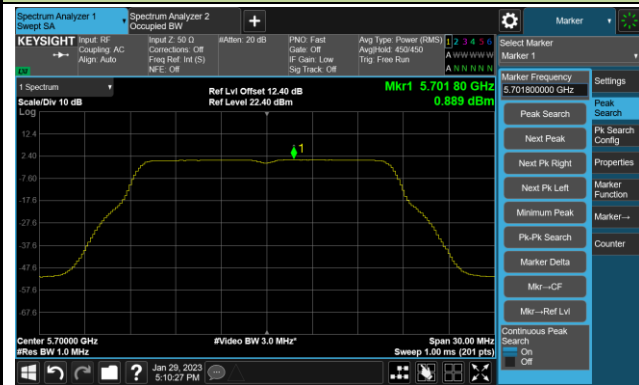

802.11a Power Spectral Density- Ant 3

Channel 36 (5180MHz)

Channel 44 (5220MHz)

Channel 48 (5240MHz)

Channel 52 (5260MHz)

Channel 60 (5300MHz)

Channel 64 (5320MHz)

Channel 100 (5500MHz)

Channel 116 (5580MHz)

802.11a Power Spectral Density- Ant 3

Channel 140 (5700MHz)

Channel 144(5720MHz)

Channel 149 (5745MHz)

Channel 157 (5785MHz)

Channel 165 (5825MHz)

802.11ac-VHT20 Power Spectral Density- Ant 3