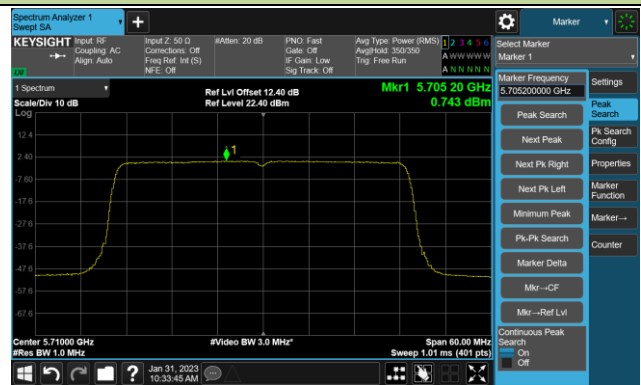

Channel 102 (5510MHz)

Channel 110 (5550MHz)

Channel 134 (5670MHz)

Channel 142(5710MHz)

802.11ax-HE40 Power Spectral Density- Ant 3

Channel 151 (5755MHz)

Channel 159 (5795MHz)

802.11ax-HE80 Power Spectral Density- Ant 3

Channel 42 (5210MHz)

Channel 58 (5290MHz)

Channel 106 (5530MHz)

Channel 122 (5610MHz)

Channel 138 (5690MHz)

Channel 155 (5775MHz)

802.11ax-HE160 Power Spectral Density- Ant 3

Channel 50 (5250MHz)

Channel 114 (5570MHz)