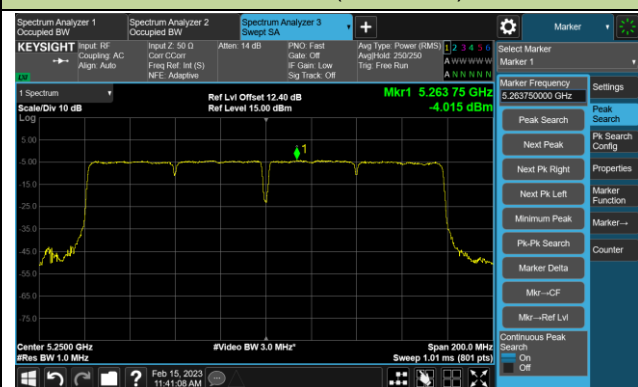

Channel 151 (5755MHz)

Channel 159 (5795MHz)

802.11ac-VHT80 Power Spectral Density- Ant 3

Channel 42 (5210MHz)

Channel 58 (5290MHz)

Channel 106 (5530MHz)

Channel 122 (5610MHz)

Channel 138 (5690MHz)

Channel 155 (5775MHz)

802.11ac-VHT160 Power Spectral Density- Ant 3

Channel 50 (5250MHz)

Channel 114 (5570MHz)

802.11ax-HE20 Power Spectral Density- Ant 3

Channel 36 (5180MHz)

Channel 44 (5220MHz)

Channel 48 (5240MHz)