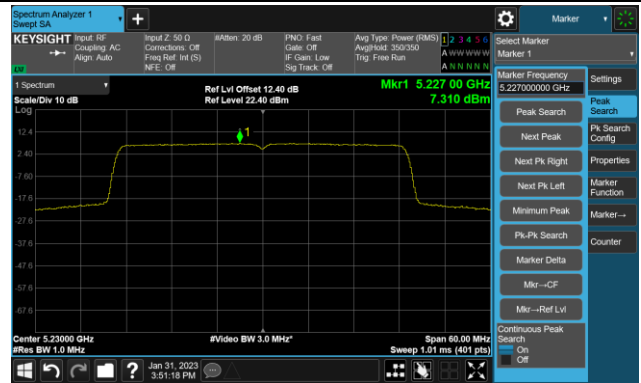

Channel 149 (5745MHz)

Channel 157 (5785MHz)

Channel 165 (5825MHz)

802.11ax-HE40 Power Spectral Density- Ant 3

Channel 38 (5190MHz)

Channel 46 (5230MHz)

Channel 54 (5270MHz)

Channel 62 (5310MHz)

Channel 102 (5510MHz)

Channel 110 (5550MHz)

Channel 134 (5670MHz)

Channel 142(5710MHz)

802.11ax-HE40 Power Spectral Density- Ant 3

Channel 151 (5755MHz)

Channel 159 (5795MHz)

802.11ax-HE80 Power Spectral Density- Ant 3