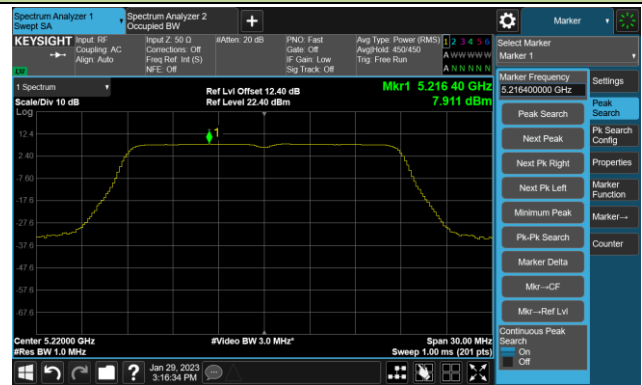

## 802.11a Power Spectral Density- Ant 1

Channel 140 (5700MHz)

Channel 144(5720MHz)

Channel 149 (5745MHz)

Channel 157 (5785MHz)

Channel 165 (5825MHz)

## 802.11ac-VHT20 Power Spectral Density- Ant 1

Channel 36 (5180MHz)

Channel 44 (5220MHz)

Channel 48 (5240MHz)

Channel 52 (5260MHz)

Channel 60 (5300MHz)

Channel 64 (5320MHz)

Channel 100 (5500MHz)