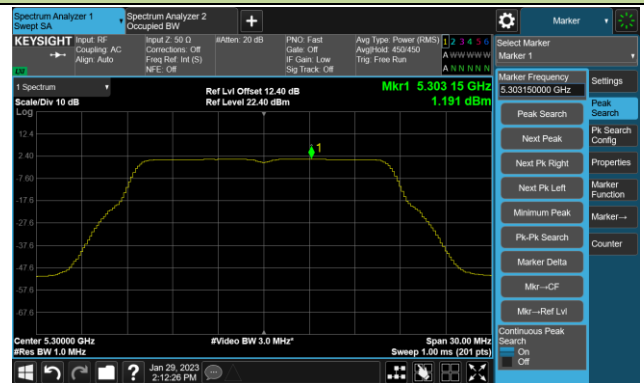

## 802.11be-EHT80 Power Spectral Density- Ant 0

Channel 42 (5210MHz)

Channel 58 (5290MHz)

Channel 106 (5530MHz)

Channel 122 (5610MHz)

Channel 138 (5690MHz)

Channel 155 (5775MHz)

## 802.11a Power Spectral Density- Ant 1

Channel 36 (5180MHz)

Channel 44 (5220MHz)

Channel 48 (5240MHz)

Channel 52 (5260MHz)

Channel 60 (5300MHz)

Channel 64 (5320MHz)

Channel 100 (5500MHz)

Channel 116 (5580MHz)