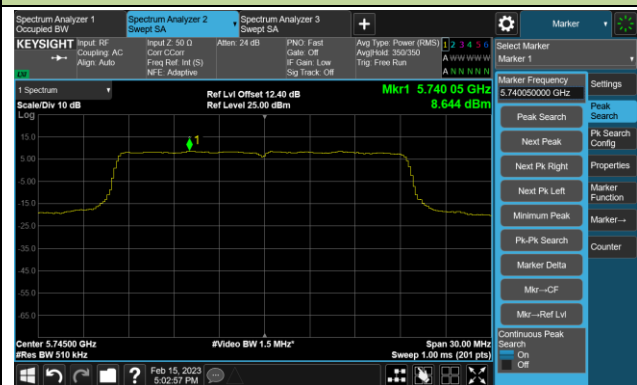

Channel 116 (5580MHz)

## 802.11ax-HE20 Power Spectral Density- Ant 1

Channel 140 (5700MHz)

Channel 144(5720MHz)

Channel 149 (5745MHz)

Channel 157 (5785MHz)

Channel 165 (5825MHz)