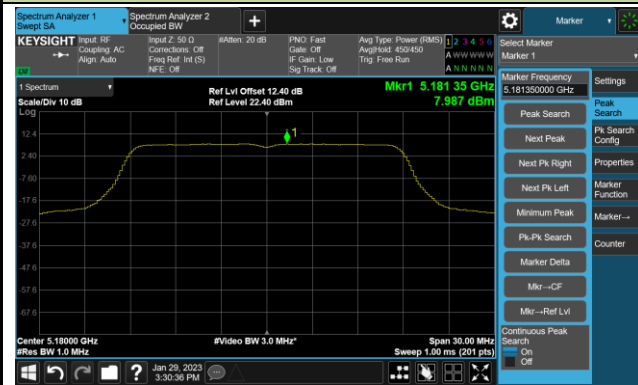

## 802.11a Power Spectral Density- Ant 1

Channel 140 (5700MHz)

Channel 144(5720MHz)

Channel 149 (5745MHz)

Channel 157 (5785MHz)

Channel 165 (5825MHz)

## 802.11ac-VHT20 Power Spectral Density- Ant 1

Channel 36 (5180MHz)

Channel 44 (5220MHz)

Channel 48 (5240MHz)

Channel 52 (5260MHz)

Channel 60 (5300MHz)

Channel 64 (5320MHz)

Channel 100 (5500MHz)