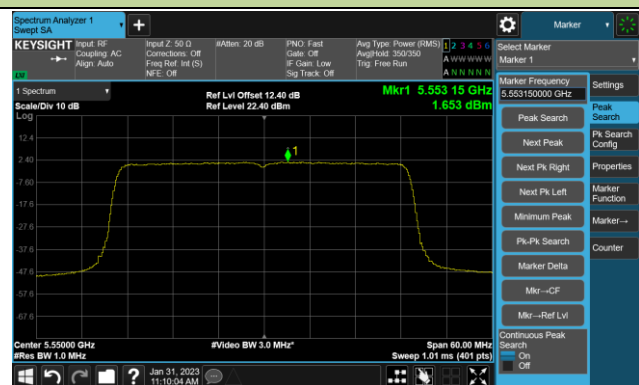

## 802.11be-EHT40 Power Spectral Density- Ant 0

Channel 38 (5190MHz)

Channel 46 (5230MHz)

Channel 54 (5270MHz)

Channel 62 (5310MHz)

Channel 102 (5510MHz)

Channel 110 (5550MHz)

Channel 134 (5670MHz)

Channel 142(5710MHz)

802.11be-EHT40 Power Spectral Density- Ant 0

Channel 151 (5755MHz)

Channel 159 (5795MHz)