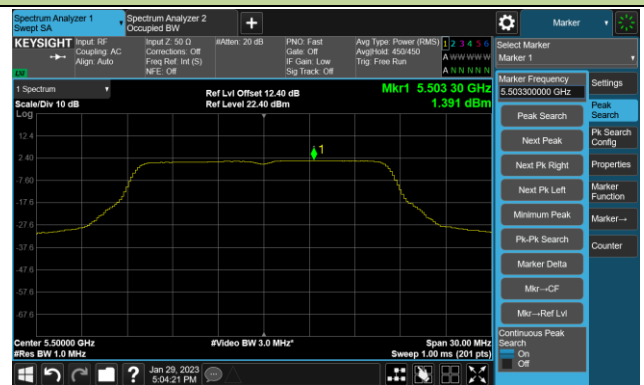

## 802.11a Power Spectral Density- Ant 1

Channel 36 (5180MHz)

Channel 44 (5220MHz)

Channel 48 (5240MHz)

Channel 52 (5260MHz)

Channel 60 (5300MHz)

Channel 64 (5320MHz)

Channel 100 (5500MHz)

Channel 116 (5580MHz)