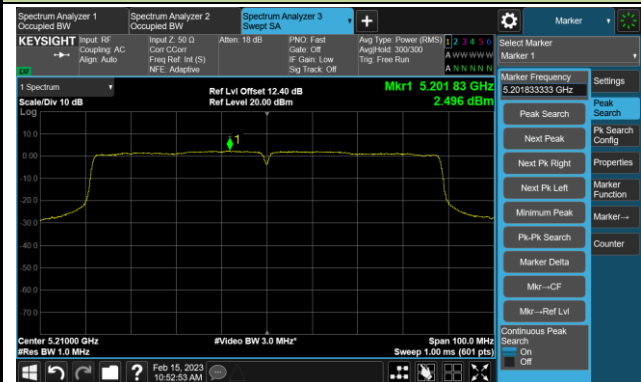

## 802.11ac-VHT40 Power Spectral Density- Ant 1

Channel 38 (5190MHz)

Channel 46 (5230MHz)

Channel 54 (5270MHz)

Channel 62 (5310MHz)

Channel 102 (5510MHz)

Channel 110 (5550MHz)

Channel 134 (5670MHz)

Channel 142(5710MHz)

802.11ac-VHT40 Power Spectral Density- Ant 1

Channel 151 (5755MHz)

Channel 159 (5795MHz)

## 802.11ac-VHT80 Power Spectral Density- Ant 1

Channel 42 (5210MHz)

Channel 58 (5290MHz)

Channel 106 (5530MHz)

Channel 122 (5610MHz)

Channel 138 (5690MHz)

Channel 155 (5775MHz)

802.11ac-VHT160 Power Spectral Density- Ant 1