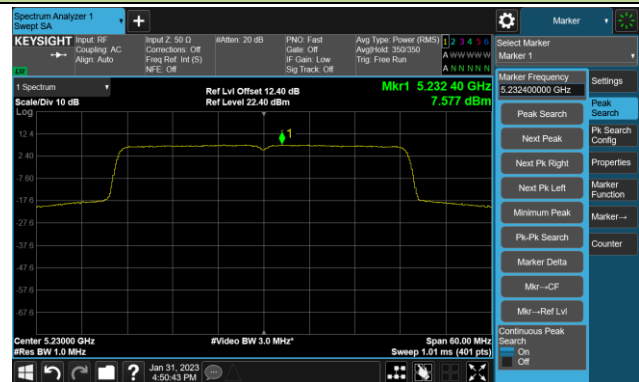

## 802.11be-EHT40 Power Spectral Density- Ant 0

Channel 38 (5190MHz)

Channel 46 (5230MHz)

Channel 54 (5270MHz)

Channel 62 (5310MHz)

Channel 102 (5510MHz)

Channel 110 (5550MHz)

Channel 134 (5670MHz)

Channel 142(5710MHz)

802.11be-EHT40 Power Spectral Density- Ant 0

Channel 151 (5755MHz)

Channel 159 (5795MHz)