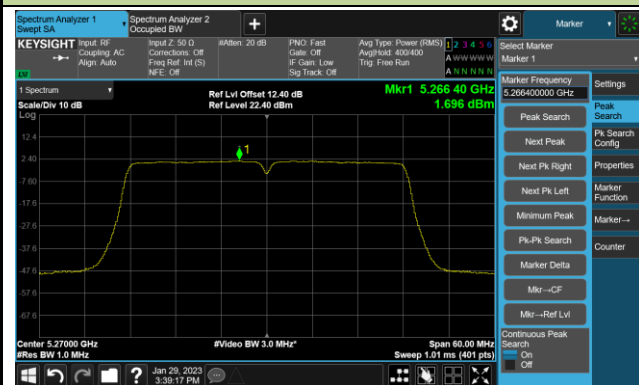

## 802.11ac-VHT20 Power Spectral Density- Ant 1

Channel 140 (5700MHz)

Channel 144(5720MHz)

Channel 149 (5745MHz)

Channel 157 (5785MHz)

Channel 165 (5825MHz)

## 802.11ac-VHT40 Power Spectral Density- Ant 1

Channel 38 (5190MHz)

Channel 46 (5230MHz)

Channel 54 (5270MHz)

Channel 62 (5310MHz)

Channel 102 (5510MHz)

Channel 110 (5550MHz)

Channel 134 (5670MHz)

Channel 142(5710MHz)

802.11ac-VHT40 Power Spectral Density- Ant 1

Channel 151 (5755MHz)

Channel 159 (5795MHz)