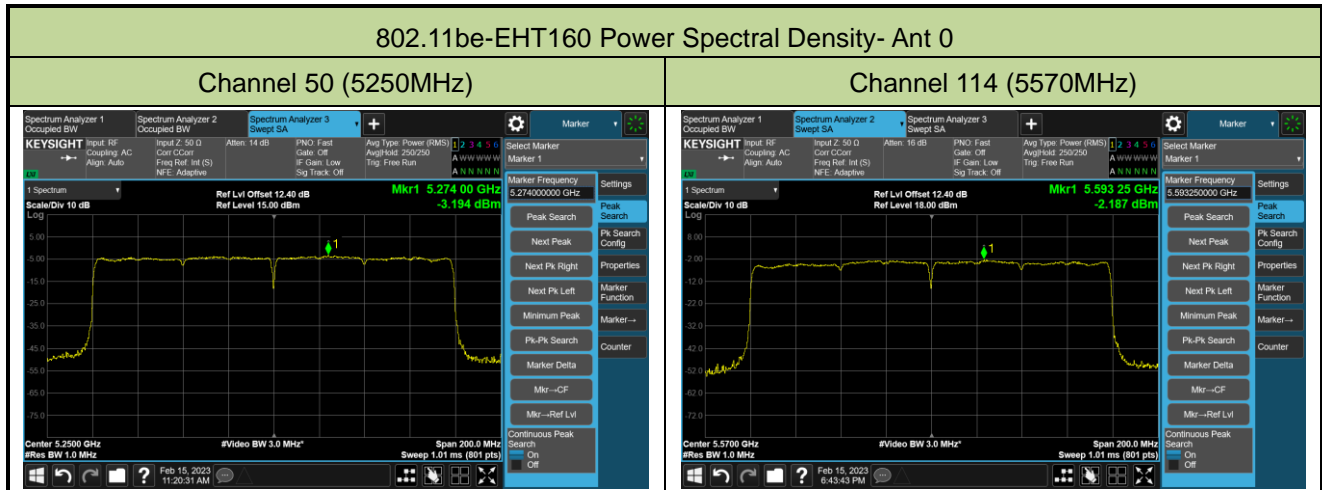

Channel 142(5710MHz)

802.11be-EHT40 Power Spectral Density- Ant 0

Channel 151 (5755MHz)

Channel 159 (5795MHz)

## 802.11be-EHT80 Power Spectral Density- Ant 0

Channel 42 (5210MHz)

Channel 58 (5290MHz)

Channel 106 (5530MHz)

Channel 122 (5610MHz)

Channel 138 (5690MHz)

Channel 155 (5775MHz)

## 802.11a Power Spectral Density- Ant 1

Channel 36 (5180MHz)

Channel 44 (5220MHz)

Channel 48 (5240MHz)

Channel 52 (5260MHz)

Channel 60 (5300MHz)

Channel 64 (5320MHz)

Channel 100 (5500MHz)

Channel 116 (5580MHz)