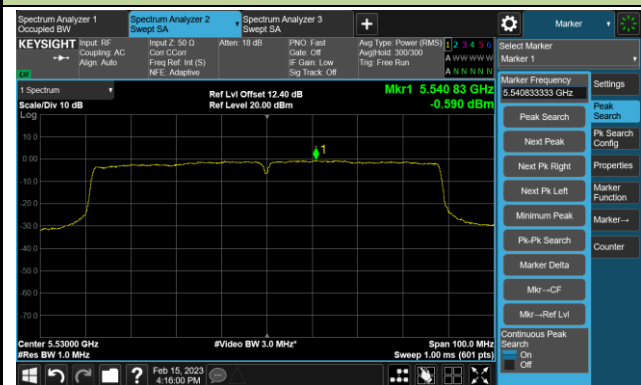

## 802.11ac-VHT80 Power Spectral Density- Ant 1

Channel 42 (5210MHz)

Channel 58 (5290MHz)

Channel 106 (5530MHz)

Channel 122 (5610MHz)

Channel 138 (5690MHz)

Channel 155 (5775MHz)

802.11ac-VHT160 Power Spectral Density- Ant 1

Channel 50 (5250MHz)

Channel 114 (5570MHz)