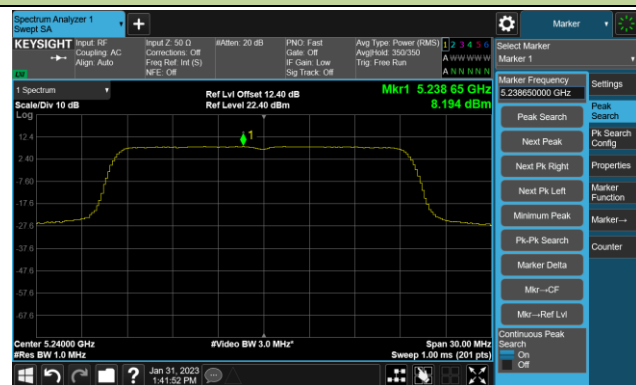

Channel 50 (5250MHz)

Channel 114 (5570MHz)

## 802.11ax-HE20 Power Spectral Density- Ant 1

Channel 36 (5180MHz)

Channel 44 (5220MHz)

Channel 48 (5240MHz)

Channel 52 (5260MHz)

Channel 60 (5300MHz)

Channel 64 (5320MHz)

Channel 100 (5500MHz)

Channel 116 (5580MHz)