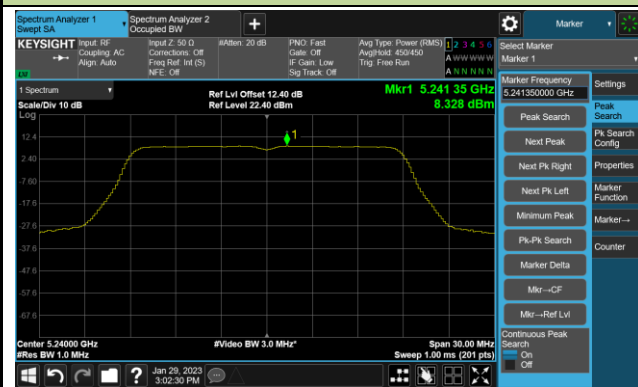

## 802.11a Power Spectral Density- Ant 1

Channel 140 (5700MHz)

Channel 144(5720MHz)

Channel 149 (5745MHz)

Channel 157 (5785MHz)

Channel 165 (5825MHz)

## 802.11ac-VHT20 Power Spectral Density- Ant 1

Channel 36 (5180MHz)

Channel 44 (5220MHz)

Channel 48 (5240MHz)

Channel 52 (5260MHz)

Channel 60 (5300MHz)

Channel 64 (5320MHz)

Channel 100 (5500MHz)

Channel 116 (5580MHz)