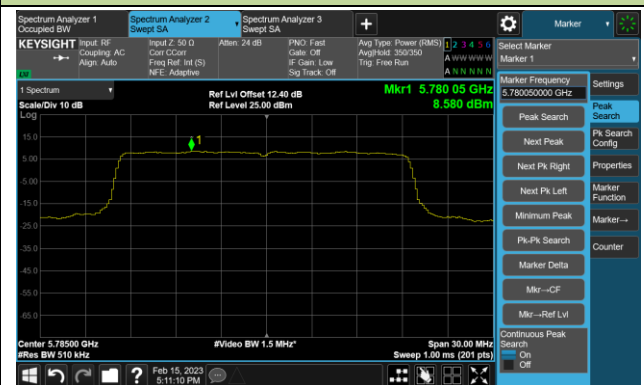

Channel 116 (5580MHz)

## 802.11ax-HE20 Power Spectral Density- Ant 1

Channel 140 (5700MHz)

Channel 144(5720MHz)

Channel 149 (5745MHz)

Channel 157 (5785MHz)

Channel 165 (5825MHz)