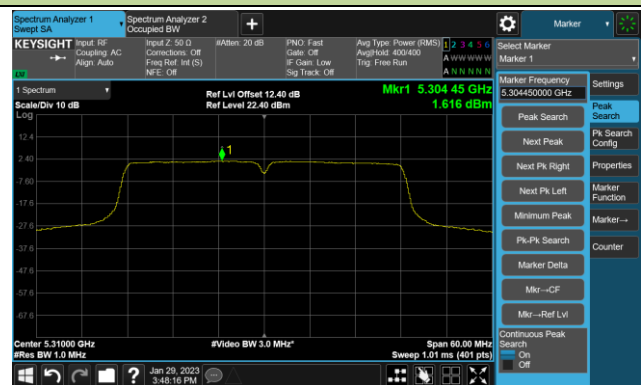

## 802.11ac-VHT20 Power Spectral Density- Ant 1

Channel 140 (5700MHz)

Channel 144(5720MHz)

Channel 149 (5745MHz)

Channel 157 (5785MHz)

Channel 165 (5825MHz)

## 802.11ac-VHT40 Power Spectral Density- Ant 1

Channel 38 (5190MHz)

Channel 46 (5230MHz)

Channel 54 (5270MHz)

Channel 62 (5310MHz)

Channel 102 (5510MHz)

Channel 110 (5550MHz)

Channel 134 (5670MHz)

Channel 142(5710MHz)

802.11ac-VHT40 Power Spectral Density- Ant 1

Channel 151 (5755MHz)

Channel 159 (5795MHz)