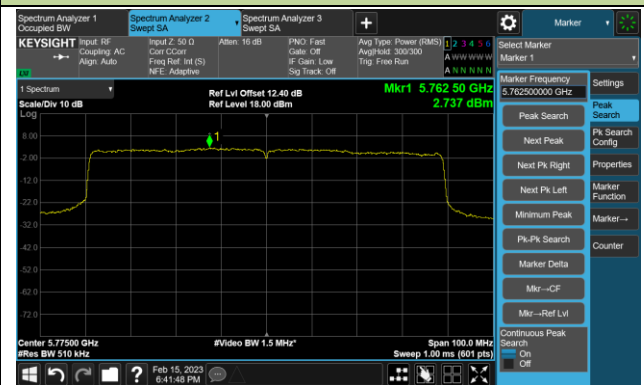

## 802.11be-EHT80 Power Spectral Density- Ant 0

Channel 42 (5210MHz)

Channel 58 (5290MHz)

Channel 106 (5530MHz)

Channel 122 (5610MHz)

Channel 138 (5690MHz)

Channel 155 (5775MHz)

## 802.11a Power Spectral Density- Ant 1

Channel 36 (5180MHz)

Channel 44 (5220MHz)

Channel 48 (5240MHz)

Channel 52 (5260MHz)

Channel 60 (5300MHz)

Channel 64 (5320MHz)

Channel 100 (5500MHz)