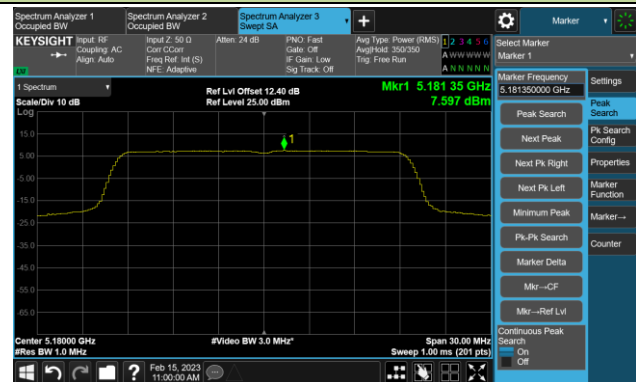

802.11ax-HE20 Power Spectral Density- Ant 1

Channel 36 (5180MHz)