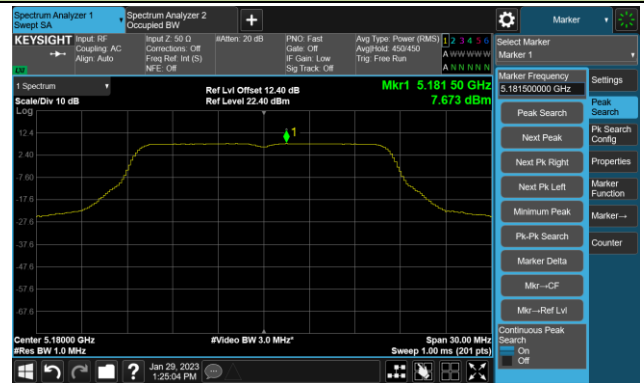

## 802.11be-EHT80 Power Spectral Density- Ant 0

Channel 42 (5210MHz)

Channel 58 (5290MHz)

Channel 106 (5530MHz)

Channel 122 (5610MHz)

Channel 138 (5690MHz)

Channel 155 (5775MHz)

## 802.11a Power Spectral Density- Ant 1

Channel 36 (5180MHz)

Channel 44 (5220MHz)

Channel 48 (5240MHz)

Channel 52 (5260MHz)

Channel 60 (5300MHz)

Channel 64 (5320MHz)

Channel 100 (5500MHz)