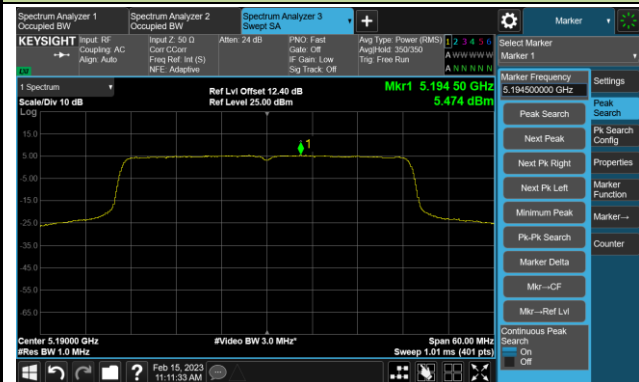

## 802.11be-EHT40 Power Spectral Density- Ant 0

Channel 38 (5190MHz)

Channel 46 (5230MHz)

Channel 54 (5270MHz)

Channel 62 (5310MHz)

Channel 102 (5510MHz)

Channel 110 (5550MHz)

Channel 134 (5670MHz)

Channel 142(5710MHz)

802.11be-EHT40 Power Spectral Density- Ant 0

Channel 151 (5755MHz)

Channel 159 (5795MHz)