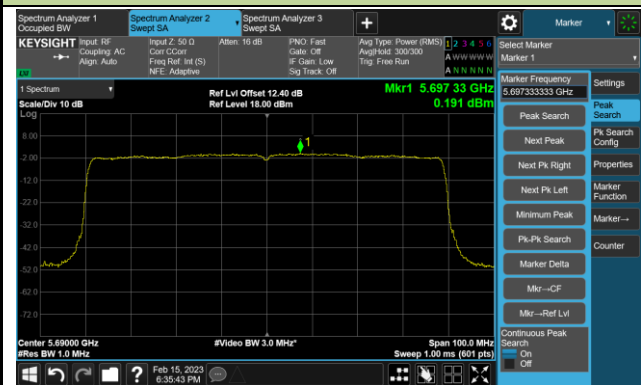

## 802.11be-EHT80 Power Spectral Density- Ant 0

Channel 42 (5210MHz)

Channel 58 (5290MHz)

Channel 106 (5530MHz)

Channel 122 (5610MHz)

Channel 138 (5690MHz)

Channel 155 (5775MHz)

## 802.11a Power Spectral Density- Ant 1

Channel 36 (5180MHz)

Channel 44 (5220MHz)

Channel 48 (5240MHz)

Channel 52 (5260MHz)

Channel 60 (5300MHz)

Channel 64 (5320MHz)

Channel 100 (5500MHz)