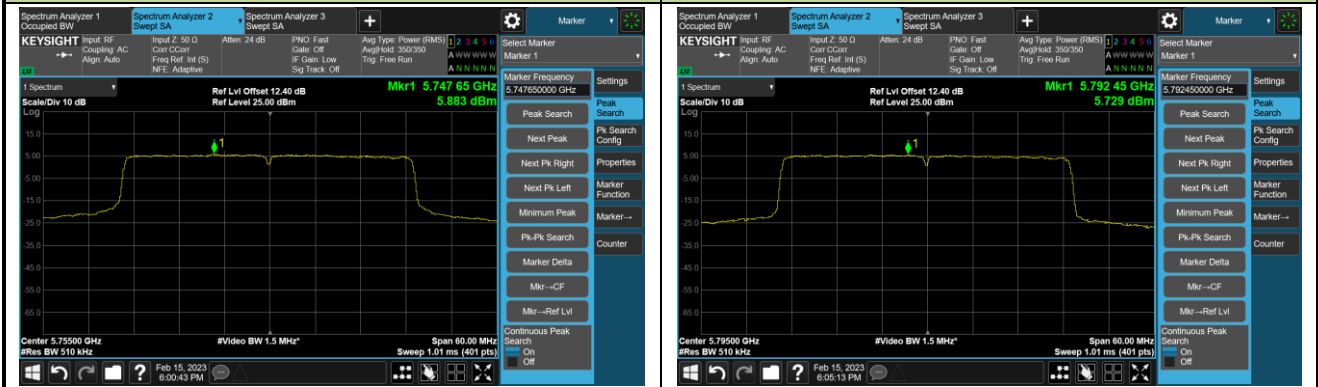

## 802.11be-EHT40 Power Spectral Density- Ant 0

Channel 38 (5190MHz)

Channel 46 (5230MHz)

Channel 54 (5270MHz)

Channel 62 (5310MHz)

Channel 102 (5510MHz)

Channel 110 (5550MHz)

Channel 134 (5670MHz)

Channel 142(5710MHz)

802.11be-EHT40 Power Spectral Density- Ant 0

Channel 151 (5755MHz)

Channel 159 (5795MHz)