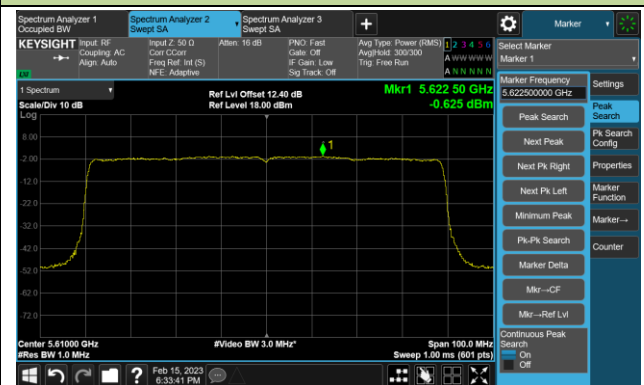

## 802.11be-EHT80 Power Spectral Density- Ant 0

Channel 42 (5210MHz)

Channel 58 (5290MHz)

Channel 106 (5530MHz)

Channel 122 (5610MHz)

Channel 138 (5690MHz)

Channel 155 (5775MHz)

## 802.11a Power Spectral Density- Ant 1

Channel 36 (5180MHz)

Channel 44 (5220MHz)

Channel 48 (5240MHz)

Channel 52 (5260MHz)

Channel 60 (5300MHz)

Channel 64 (5320MHz)

Channel 100 (5500MHz)