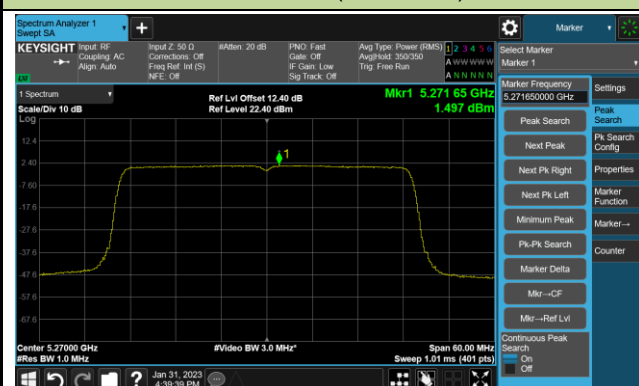

## 802.11be-EHT40 Power Spectral Density- Ant 0

Channel 38 (5190MHz)

Channel 46 (5230MHz)

Channel 54 (5270MHz)

Channel 62 (5310MHz)

Channel 102 (5510MHz)

Channel 110 (5550MHz)

Channel 134 (5670MHz)

Channel 142(5710MHz)

802.11be-EHT40 Power Spectral Density- Ant 0

Channel 151 (5755MHz)

Channel 159 (5795MHz)