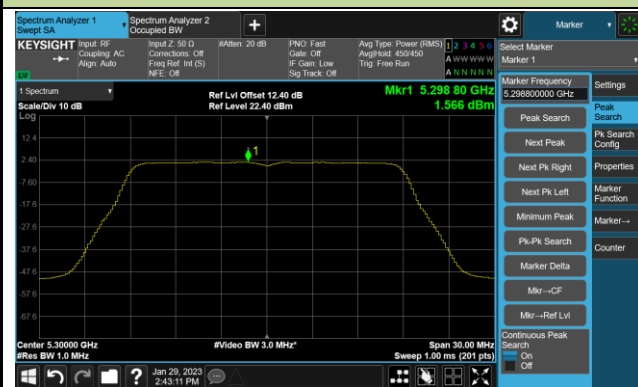

## 802.11a Power Spectral Density- Ant 1

Channel 140 (5700MHz)

Channel 144(5720MHz)

Channel 149 (5745MHz)

Channel 157 (5785MHz)

Channel 165 (5825MHz)

## 802.11ac-VHT20 Power Spectral Density- Ant 1

Channel 36 (5180MHz)

Channel 44 (5220MHz)

Channel 48 (5240MHz)

Channel 52 (5260MHz)

Channel 60 (5300MHz)

Channel 64 (5320MHz)

Channel 100 (5500MHz)

Channel 116 (5580MHz)