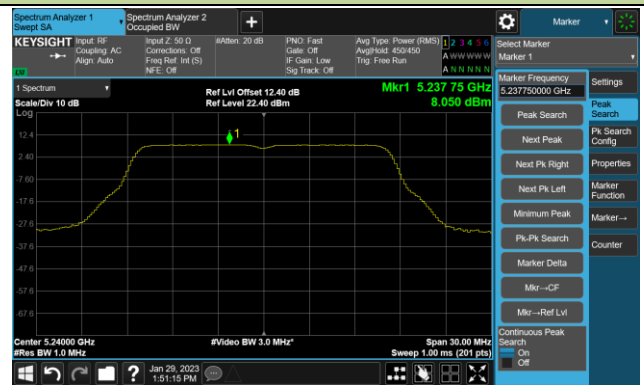

## 802.11be-EHT80 Power Spectral Density- Ant 0

Channel 42 (5210MHz)

Channel 58 (5290MHz)

Channel 106 (5530MHz)

Channel 122 (5610MHz)

Channel 138 (5690MHz)

Channel 155 (5775MHz)

## 802.11a Power Spectral Density- Ant 1

Channel 36 (5180MHz)

Channel 44 (5220MHz)

Channel 48 (5240MHz)

Channel 52 (5260MHz)

Channel 60 (5300MHz)

Channel 64 (5320MHz)

Channel 100 (5500MHz)

Channel 116 (5580MHz)