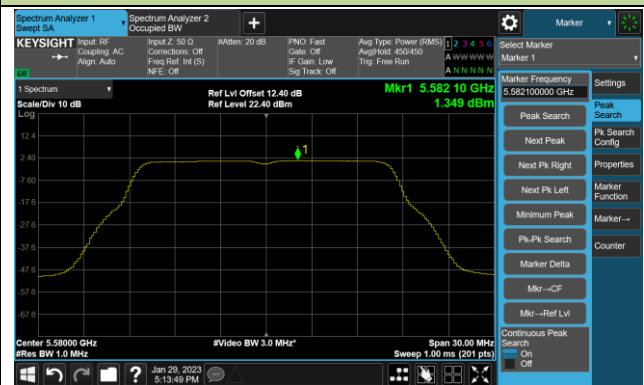

## 802.11a Power Spectral Density- Ant 1

Channel 36 (5180MHz)

Channel 44 (5220MHz)

Channel 48 (5240MHz)

Channel 52 (5260MHz)

Channel 60 (5300MHz)

Channel 64 (5320MHz)

Channel 100 (5500MHz)

Channel 116 (5580MHz)