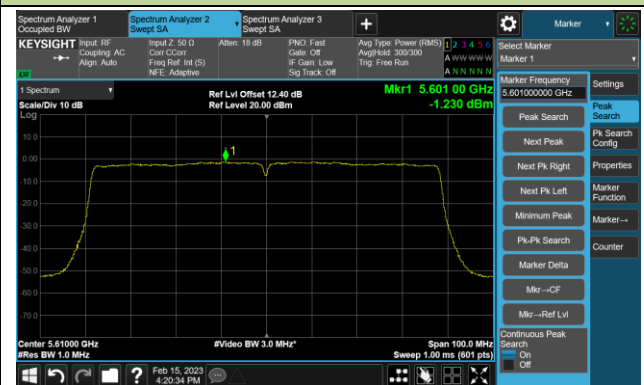

## 802.11ac-VHT80 Power Spectral Density- Ant 1

Channel 42 (5210MHz)

Channel 58 (5290MHz)

Channel 106 (5530MHz)

Channel 122 (5610MHz)

Channel 138 (5690MHz)

Channel 155 (5775MHz)

802.11ac-VHT160 Power Spectral Density- Ant 1

Channel 50 (5250MHz)

Channel 114 (5570MHz)