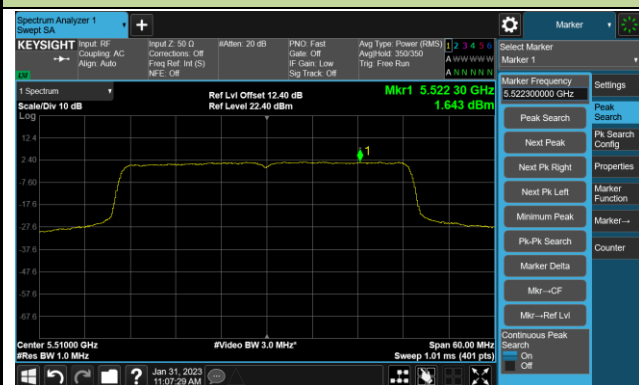

## 802.11be-EHT40 Power Spectral Density- Ant 0

Channel 38 (5190MHz)

Channel 46 (5230MHz)

Channel 54 (5270MHz)

Channel 62 (5310MHz)

Channel 102 (5510MHz)

Channel 110 (5550MHz)

Channel 134 (5670MHz)

Channel 142(5710MHz)

802.11be-EHT40 Power Spectral Density- Ant 0

Channel 151 (5755MHz)

Channel 159 (5795MHz)