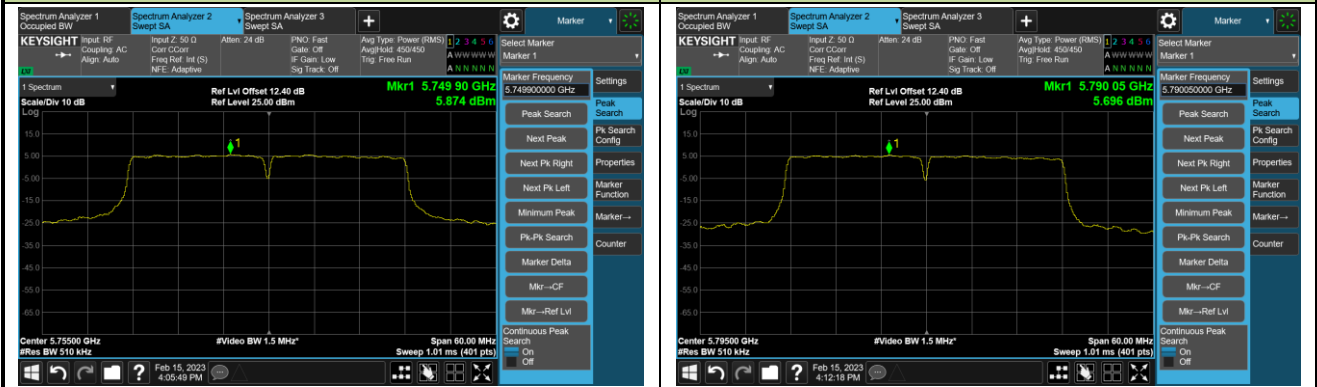

## 802.11ac-VHT20 Power Spectral Density- Ant 1

Channel 140 (5700MHz)

Channel 144(5720MHz)

Channel 149 (5745MHz)

Channel 157 (5785MHz)

Channel 165 (5825MHz)

## 802.11ac-VHT40 Power Spectral Density- Ant 1

Channel 38 (5190MHz)

Channel 46 (5230MHz)

Channel 54 (5270MHz)

Channel 62 (5310MHz)

Channel 102 (5510MHz)

Channel 110 (5550MHz)

Channel 134 (5670MHz)

Channel 142(5710MHz)

802.11ac-VHT40 Power Spectral Density- Ant 1

Channel 151 (5755MHz)

Channel 159 (5795MHz)