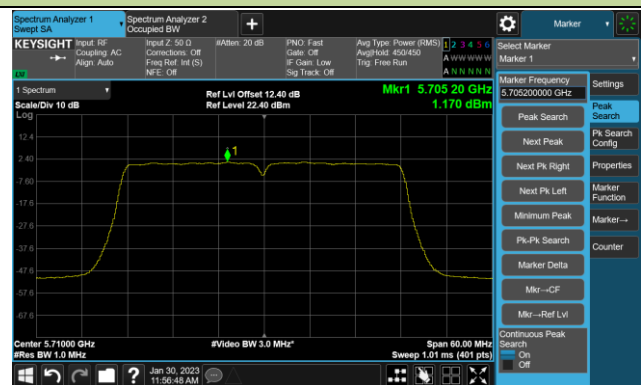

## 802.11ac-VHT20 Power Spectral Density- Ant 1

Channel 140 (5700MHz)

Channel 144(5720MHz)

Channel 149 (5745MHz)

Channel 157 (5785MHz)

Channel 165 (5825MHz)

## 802.11ac-VHT40 Power Spectral Density- Ant 1

Channel 38 (5190MHz)

Channel 46 (5230MHz)

Channel 54 (5270MHz)

Channel 62 (5310MHz)

Channel 102 (5510MHz)

Channel 110 (5550MHz)

Channel 134 (5670MHz)

Channel 142(5710MHz)

802.11ac-VHT40 Power Spectral Density- Ant 1

Channel 151 (5755MHz)

Channel 159 (5795MHz)