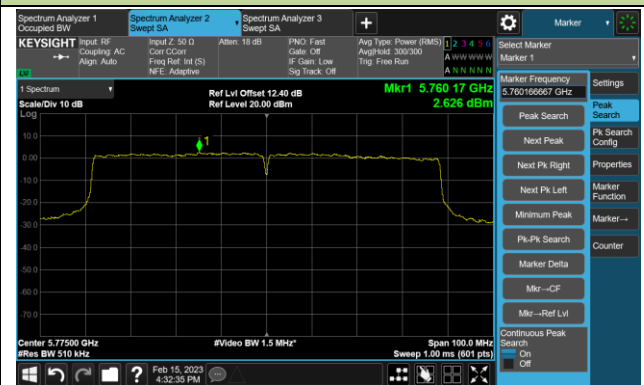

## 802.11ac-VHT80 Power Spectral Density- Ant 1

Channel 42 (5210MHz)

Channel 58 (5290MHz)

Channel 106 (5530MHz)

Channel 122 (5610MHz)

Channel 138 (5690MHz)

Channel 155 (5775MHz)

802.11ac-VHT160 Power Spectral Density- Ant 1

Channel 50 (5250MHz)

Channel 114 (5570MHz)