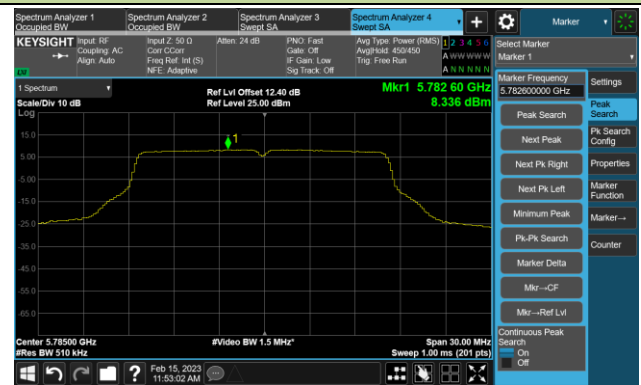

## 802.11a Power Spectral Density- Ant 1

Channel 140 (5700MHz)

Channel 144(5720MHz)

Channel 149 (5745MHz)

Channel 157 (5785MHz)

Channel 165 (5825MHz)

## 802.11ac-VHT20 Power Spectral Density- Ant 1

Channel 36 (5180MHz)

Channel 44 (5220MHz)

Channel 48 (5240MHz)

Channel 52 (5260MHz)

Channel 60 (5300MHz)

Channel 64 (5320MHz)

Channel 100 (5500MHz)