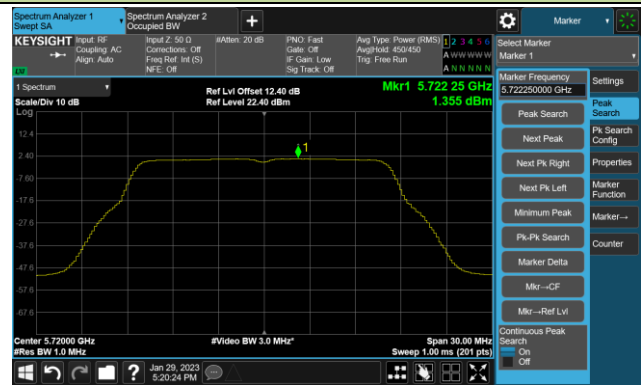

Channel 116 (5580MHz)

## 802.11a Power Spectral Density- Ant 1

Channel 140 (5700MHz)

Channel 144(5720MHz)

Channel 149 (5745MHz)

Channel 157 (5785MHz)

Channel 165 (5825MHz)