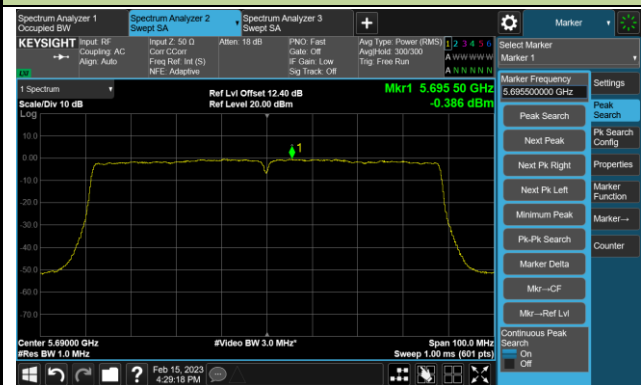

## 802.11ac-VHT80 Power Spectral Density- Ant 1

Channel 42 (5210MHz)

Channel 58 (5290MHz)

Channel 106 (5530MHz)

Channel 122 (5610MHz)

Channel 138 (5690MHz)

Channel 155 (5775MHz)

802.11ac-VHT160 Power Spectral Density- Ant 1

Channel 50 (5250MHz)

Channel 114 (5570MHz)