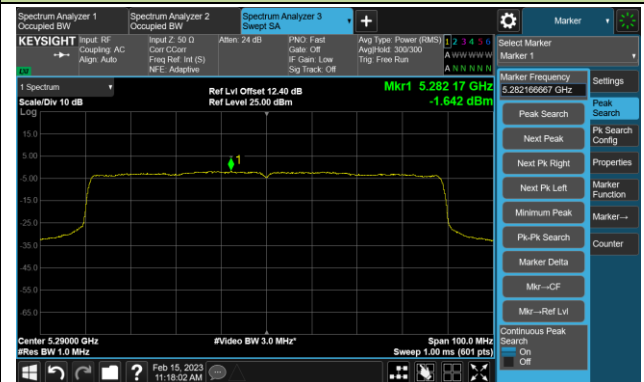

Channel 142(5710MHz)

802.11be-EHT40 Power Spectral Density- Ant 0

Channel 151 (5755MHz)

Channel 159 (5795MHz)

## 802.11be-EHT80 Power Spectral Density- Ant 0

Channel 42 (5210MHz)

Channel 58 (5290MHz)

Channel 106 (5530MHz)

Channel 122 (5610MHz)

Channel 138 (5690MHz)

Channel 155 (5775MHz)