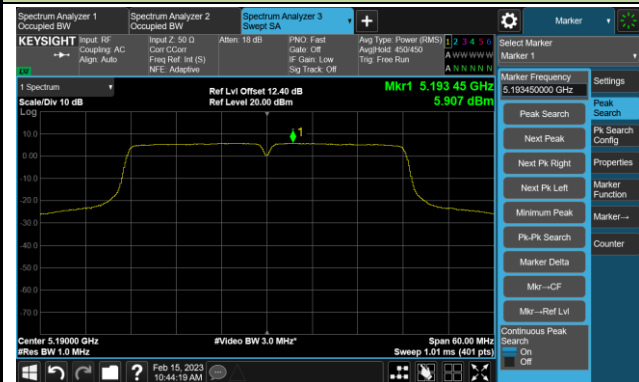

## 802.11ac-VHT20 Power Spectral Density- Ant 1

Channel 140 (5700MHz)

Channel 144(5720MHz)

Channel 149 (5745MHz)

Channel 157 (5785MHz)

Channel 165 (5825MHz)

## 802.11ac-VHT40 Power Spectral Density- Ant 1

Channel 38 (5190MHz)

Channel 46 (5230MHz)

Channel 54 (5270MHz)

Channel 62 (5310MHz)

Channel 102 (5510MHz)

Channel 110 (5550MHz)

Channel 134 (5670MHz)