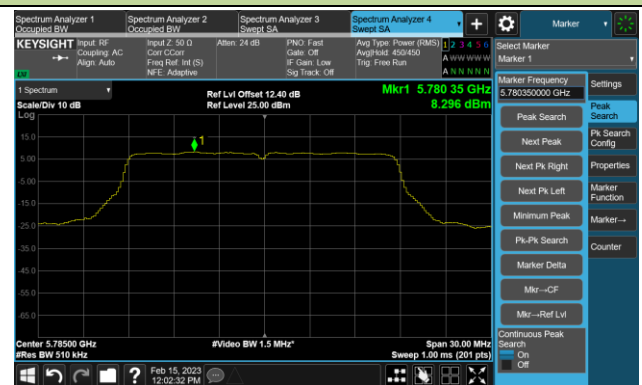

## 802.11ac-VHT20 Power Spectral Density- Ant 1

Channel 140 (5700MHz)

Channel 144(5720MHz)

Channel 149 (5745MHz)

Channel 157 (5785MHz)

Channel 165 (5825MHz)

## 802.11ac-VHT40 Power Spectral Density- Ant 1

Channel 38 (5190MHz)

Channel 46 (5230MHz)

Channel 54 (5270MHz)

Channel 62 (5310MHz)

Channel 102 (5510MHz)

Channel 110 (5550MHz)

Channel 134 (5670MHz)