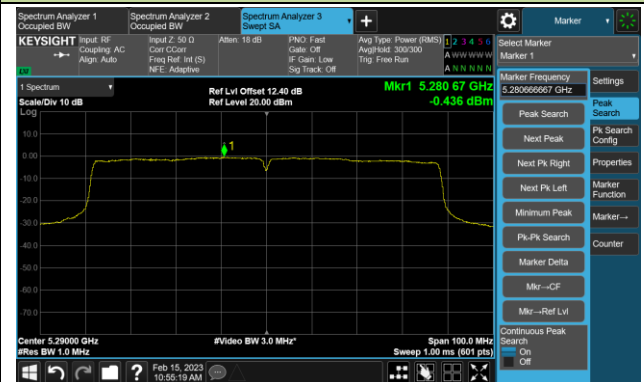

Channel 142(5710MHz)

802.11ac-VHT40 Power Spectral Density- Ant 1

Channel 151 (5755MHz)

Channel 159 (5795MHz)

## 802.11ac-VHT80 Power Spectral Density- Ant 1

Channel 42 (5210MHz)

Channel 58 (5290MHz)

Channel 106 (5530MHz)

Channel 122 (5610MHz)

Channel 138 (5690MHz)

Channel 155 (5775MHz)

802.11ac-VHT160 Power Spectral Density- Ant 1