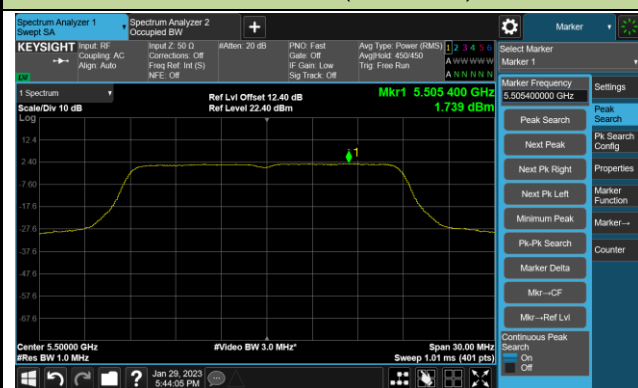

## 802.11a Power Spectral Density- Ant 1

Channel 140 (5700MHz)

Channel 144(5720MHz)

Channel 149 (5745MHz)

Channel 157 (5785MHz)

Channel 165 (5825MHz)

## 802.11ac-VHT20 Power Spectral Density- Ant 1

Channel 36 (5180MHz)

Channel 44 (5220MHz)

Channel 48 (5240MHz)

Channel 52 (5260MHz)

Channel 60 (5300MHz)

Channel 64 (5320MHz)

Channel 100 (5500MHz)

Channel 116 (5580MHz)