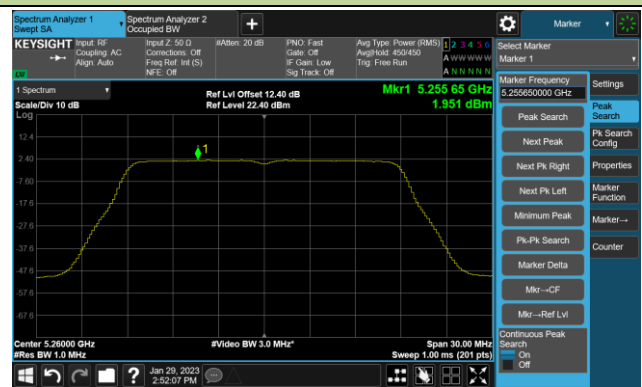

## 802.11a Power Spectral Density- Ant 1

Channel 140 (5700MHz)

Channel 144(5720MHz)

Channel 149 (5745MHz)

Channel 157 (5785MHz)

Channel 165 (5825MHz)

## 802.11ac-VHT20 Power Spectral Density- Ant 1

Channel 36 (5180MHz)

Channel 44 (5220MHz)

Channel 48 (5240MHz)

Channel 52 (5260MHz)

Channel 60 (5300MHz)

Channel 64 (5320MHz)

Channel 100 (5500MHz)

Channel 116 (5580MHz)