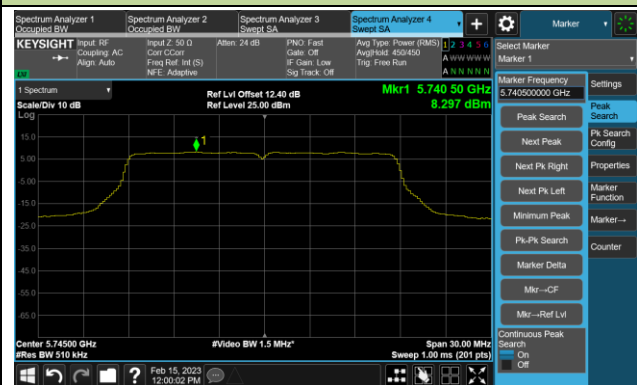

## 802.11ac-VHT20 Power Spectral Density- Ant 1

Channel 140 (5700MHz)

Channel 144(5720MHz)

Channel 149 (5745MHz)

Channel 157 (5785MHz)

Channel 165 (5825MHz)

## 802.11ac-VHT40 Power Spectral Density- Ant 1

Channel 38 (5190MHz)

Channel 46 (5230MHz)

Channel 54 (5270MHz)

Channel 62 (5310MHz)

Channel 102 (5510MHz)

Channel 110 (5550MHz)

Channel 134 (5670MHz)