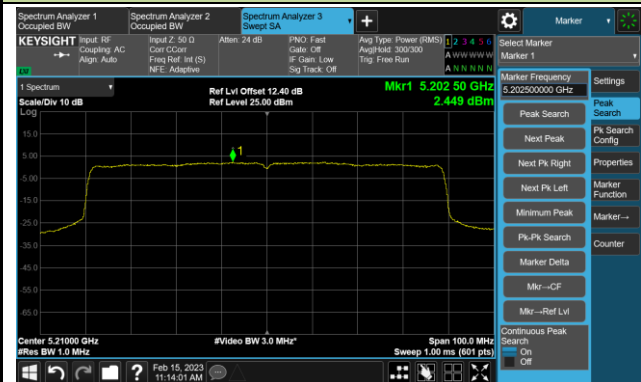

Channel 142(5710MHz)

802.11be-EHT40 Power Spectral Density- Ant 0

Channel 151 (5755MHz)

Channel 159 (5795MHz)

## 802.11be-EHT80 Power Spectral Density- Ant 0

Channel 42 (5210MHz)

Channel 58 (5290MHz)

Channel 106 (5530MHz)

Channel 122 (5610MHz)

Channel 138 (5690MHz)

Channel 155 (5775MHz)