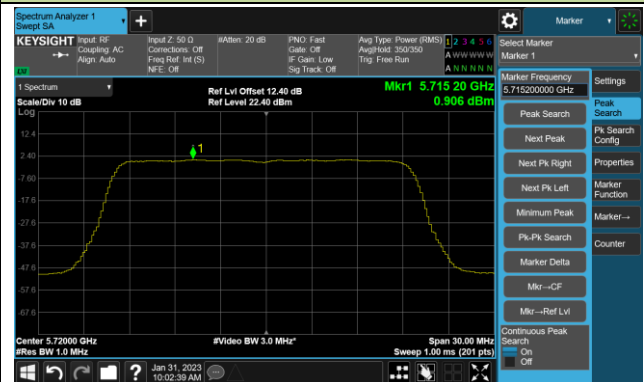

## 802.11ax-HE20 Power Spectral Density- Ant 1

Channel 36 (5180MHz)

Channel 44 (5220MHz)

Channel 48 (5240MHz)

Channel 52 (5260MHz)

Channel 60 (5300MHz)

Channel 64 (5320MHz)

Channel 100 (5500MHz)

Channel 116 (5580MHz)

## 802.11ax-HE20 Power Spectral Density- Ant 1

Channel 140 (5700MHz)

Channel 144(5720MHz)

Channel 149 (5745MHz)

Channel 157 (5785MHz)

Channel 165 (5825MHz)