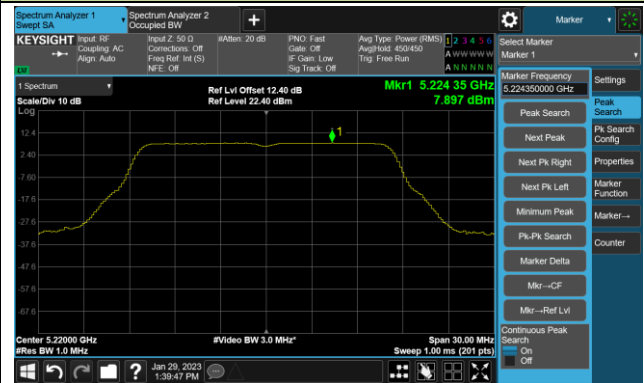

## 802.11be-EHT80 Power Spectral Density- Ant 0

Channel 42 (5210MHz)

Channel 58 (5290MHz)

Channel 106 (5530MHz)

Channel 122 (5610MHz)

Channel 138 (5690MHz)

Channel 155 (5775MHz)

## 802.11a Power Spectral Density- Ant 1

Channel 36 (5180MHz)

Channel 44 (5220MHz)

Channel 48 (5240MHz)

Channel 52 (5260MHz)

Channel 60 (5300MHz)

Channel 64 (5320MHz)

Channel 100 (5500MHz)