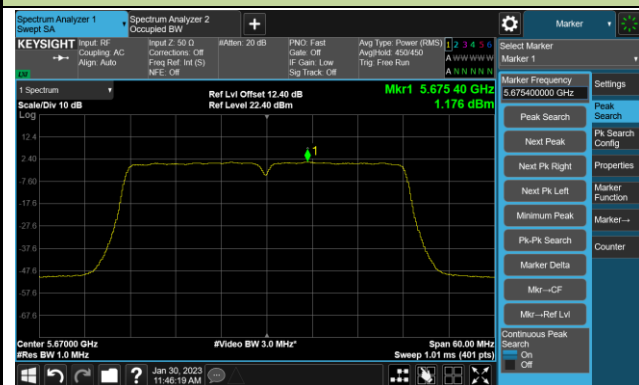

## 802.11ac-VHT20 Power Spectral Density- Ant 1

Channel 140 (5700MHz)

Channel 144(5720MHz)

Channel 149 (5745MHz)

Channel 157 (5785MHz)

Channel 165 (5825MHz)

## 802.11ac-VHT40 Power Spectral Density- Ant 1

Channel 38 (5190MHz)

Channel 46 (5230MHz)

Channel 54 (5270MHz)

Channel 62 (5310MHz)

Channel 102 (5510MHz)

Channel 110 (5550MHz)

Channel 134 (5670MHz)

Channel 142(5710MHz)

802.11ac-VHT40 Power Spectral Density- Ant 1

Channel 151 (5755MHz)

Channel 159 (5795MHz)