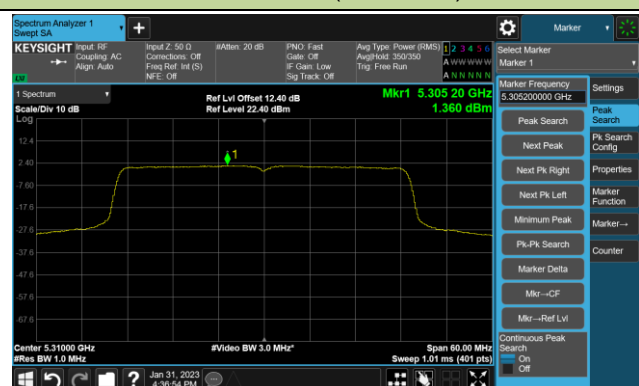

## 802.11be-EHT40 Power Spectral Density- Ant 0

Channel 38 (5190MHz)

Channel 46 (5230MHz)

Channel 54 (5270MHz)

Channel 62 (5310MHz)

Channel 102 (5510MHz)

Channel 110 (5550MHz)

Channel 134 (5670MHz)

Channel 142(5710MHz)

802.11be-EHT40 Power Spectral Density- Ant 0

Channel 151 (5755MHz)

Channel 159 (5795MHz)