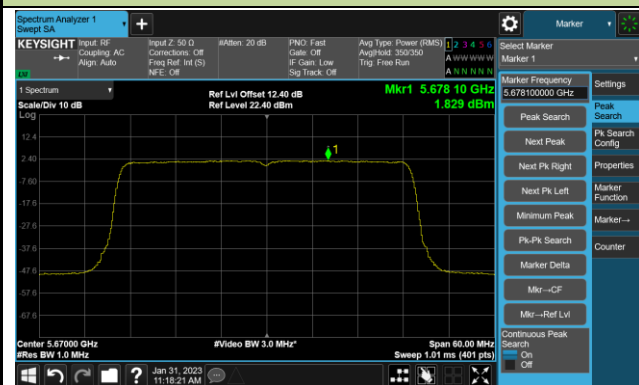

## 802.11be-EHT40 Power Spectral Density- Ant 0

Channel 38 (5190MHz)

Channel 46 (5230MHz)

Channel 54 (5270MHz)

Channel 62 (5310MHz)

Channel 102 (5510MHz)

Channel 110 (5550MHz)

Channel 134 (5670MHz)

Channel 142(5710MHz)

802.11be-EHT40 Power Spectral Density- Ant 0

Channel 151 (5755MHz)

Channel 159 (5795MHz)