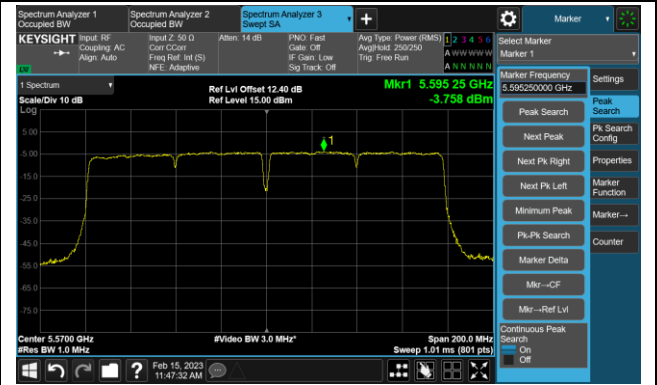

## 802.11ac-VHT80 Power Spectral Density- Ant 1

Channel 42 (5210MHz)

Channel 58 (5290MHz)

Channel 106 (5530MHz)

Channel 122 (5610MHz)

Channel 138 (5690MHz)

Channel 155 (5775MHz)

802.11ac-VHT160 Power Spectral Density- Ant 1

Channel 50 (5250MHz)

Channel 114 (5570MHz)