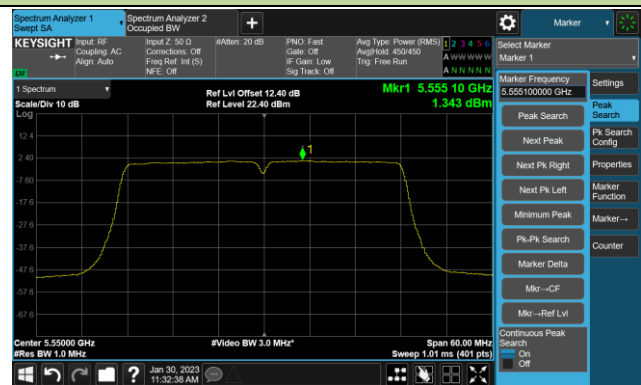

## 802.11ac-VHT20 Power Spectral Density- Ant 1

Channel 140 (5700MHz)

Channel 144(5720MHz)

Channel 149 (5745MHz)

Channel 157 (5785MHz)

Channel 165 (5825MHz)

## 802.11ac-VHT40 Power Spectral Density- Ant 1

Channel 38 (5190MHz)

Channel 46 (5230MHz)

Channel 54 (5270MHz)

Channel 62 (5310MHz)

Channel 102 (5510MHz)

Channel 110 (5550MHz)

Channel 134 (5670MHz)

Channel 142(5710MHz)

802.11ac-VHT40 Power Spectral Density- Ant 1

Channel 151 (5755MHz)

Channel 159 (5795MHz)