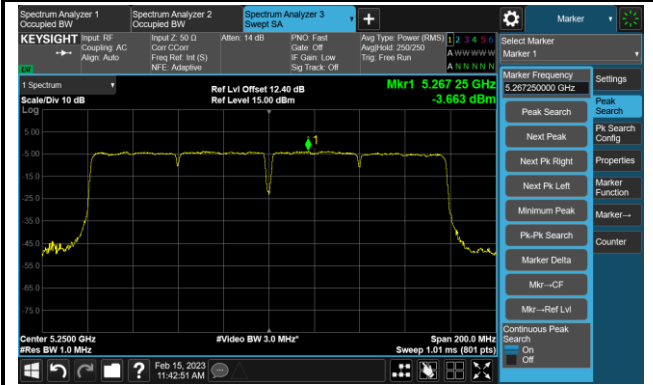

## 802.11ac-VHT80 Power Spectral Density- Ant 1

Channel 42 (5210MHz)

Channel 58 (5290MHz)

Channel 106 (5530MHz)

Channel 122 (5610MHz)

Channel 138 (5690MHz)

Channel 155 (5775MHz)

802.11ac-VHT160 Power Spectral Density- Ant 1

Channel 50 (5250MHz)

Channel 114 (5570MHz)