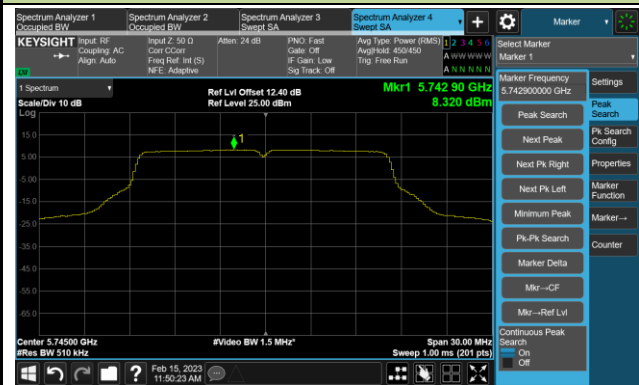

## 802.11a Power Spectral Density- Ant 1

Channel 140 (5700MHz)

Channel 144(5720MHz)

Channel 149 (5745MHz)

Channel 157 (5785MHz)

Channel 165 (5825MHz)

## 802.11ac-VHT20 Power Spectral Density- Ant 1

Channel 36 (5180MHz)

Channel 44 (5220MHz)

Channel 48 (5240MHz)

Channel 52 (5260MHz)

Channel 60 (5300MHz)

Channel 64 (5320MHz)

Channel 100 (5500MHz)