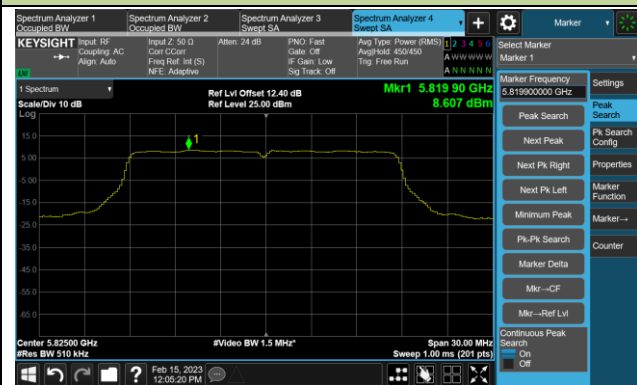

## 802.11ac-VHT20 Power Spectral Density- Ant 1

Channel 140 (5700MHz)

Channel 144(5720MHz)

Channel 149 (5745MHz)

Channel 157 (5785MHz)

Channel 165 (5825MHz)

## 802.11ac-VHT40 Power Spectral Density- Ant 1

Channel 38 (5190MHz)

Channel 46 (5230MHz)

Channel 54 (5270MHz)

Channel 62 (5310MHz)

Channel 102 (5510MHz)

Channel 110 (5550MHz)

Channel 134 (5670MHz)