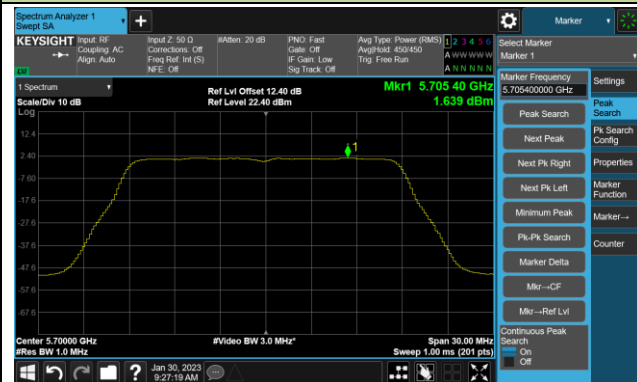

802.11ac-VHT20 Power Spectral Density- Ant 1

Channel 140 (5700MHz)