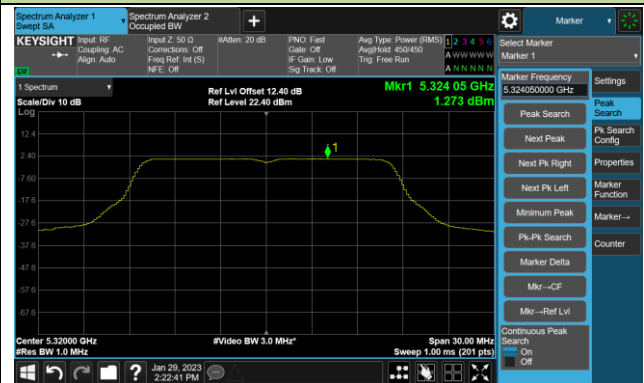

## 802.11a Power Spectral Density- Ant 1

Channel 36 (5180MHz)

Channel 44 (5220MHz)

Channel 48 (5240MHz)

Channel 52 (5260MHz)

Channel 60 (5300MHz)

Channel 64 (5320MHz)

Channel 100 (5500MHz)

Channel 116 (5580MHz)