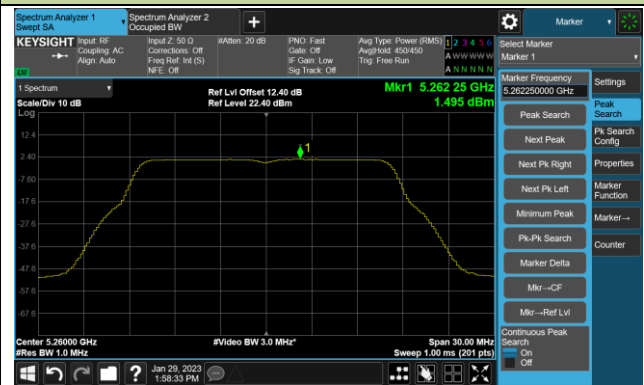

## 802.11a Power Spectral Density- Ant 1

Channel 36 (5180MHz)

Channel 44 (5220MHz)

Channel 48 (5240MHz)

Channel 52 (5260MHz)

Channel 60 (5300MHz)

Channel 64 (5320MHz)

Channel 100 (5500MHz)

Channel 116 (5580MHz)