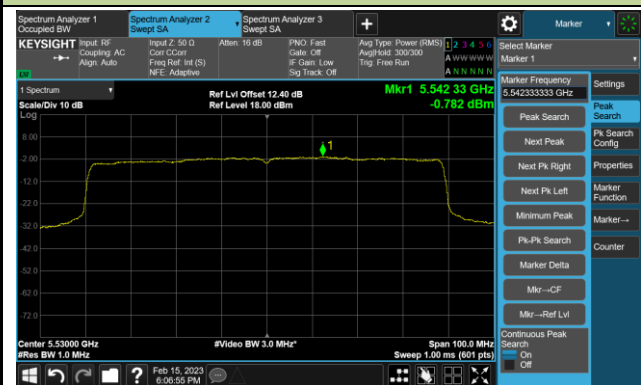

## 802.11be-EHT80 Power Spectral Density- Ant 0

Channel 42 (5210MHz)

Channel 58 (5290MHz)

Channel 106 (5530MHz)

Channel 122 (5610MHz)

Channel 138 (5690MHz)

Channel 155 (5775MHz)

## 802.11a Power Spectral Density- Ant 1

Channel 36 (5180MHz)

Channel 44 (5220MHz)

Channel 48 (5240MHz)

Channel 52 (5260MHz)

Channel 60 (5300MHz)

Channel 64 (5320MHz)

Channel 100 (5500MHz)