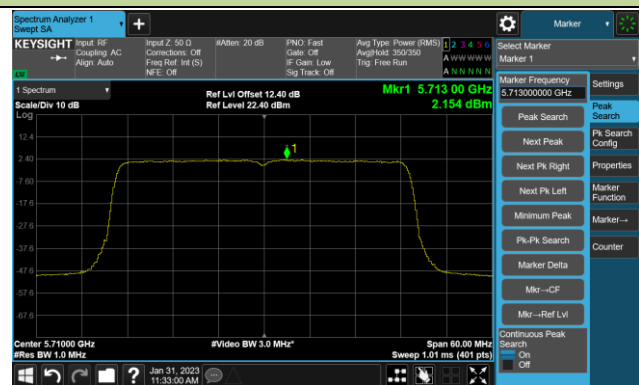

## 802.11be-EHT40 Power Spectral Density- Ant 0

Channel 38 (5190MHz)

Channel 46 (5230MHz)

Channel 54 (5270MHz)

Channel 62 (5310MHz)

Channel 102 (5510MHz)

Channel 110 (5550MHz)

Channel 134 (5670MHz)

Channel 142(5710MHz)

802.11be-EHT40 Power Spectral Density- Ant 0

Channel 151 (5755MHz)

Channel 159 (5795MHz)