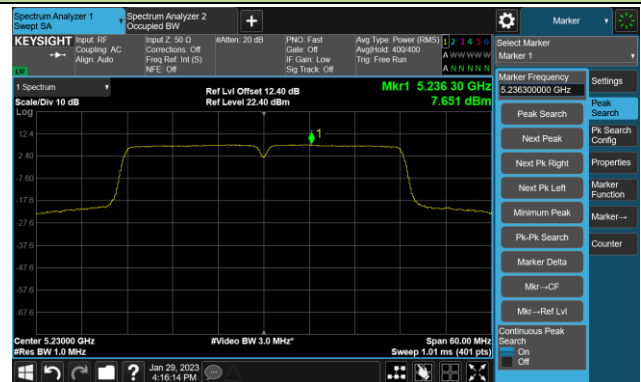

## 802.11ac-VHT20 Power Spectral Density- Ant 1

Channel 140 (5700MHz)

Channel 144(5720MHz)

Channel 149 (5745MHz)

Channel 157 (5785MHz)

Channel 165 (5825MHz)

## 802.11ac-VHT40 Power Spectral Density- Ant 1

Channel 38 (5190MHz)

Channel 46 (5230MHz)

Channel 54 (5270MHz)

Channel 62 (5310MHz)

Channel 102 (5510MHz)

Channel 110 (5550MHz)

Channel 134 (5670MHz)