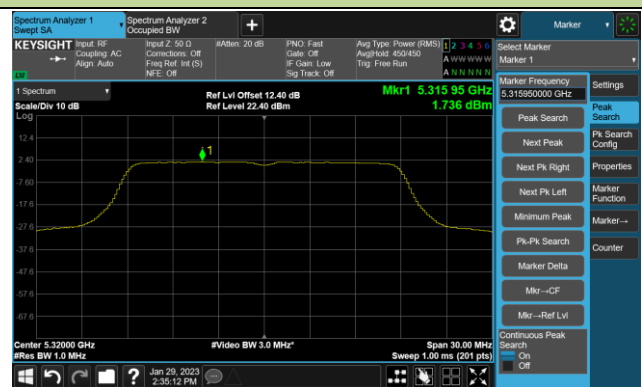

## 802.11a Power Spectral Density- Ant 1

Channel 140 (5700MHz)

Channel 144(5720MHz)

Channel 149 (5745MHz)

Channel 157 (5785MHz)

Channel 165 (5825MHz)

## 802.11ac-VHT20 Power Spectral Density- Ant 1

Channel 36 (5180MHz)

Channel 44 (5220MHz)

Channel 48 (5240MHz)

Channel 52 (5260MHz)

Channel 60 (5300MHz)

Channel 64 (5320MHz)

Channel 100 (5500MHz)

Channel 116 (5580MHz)