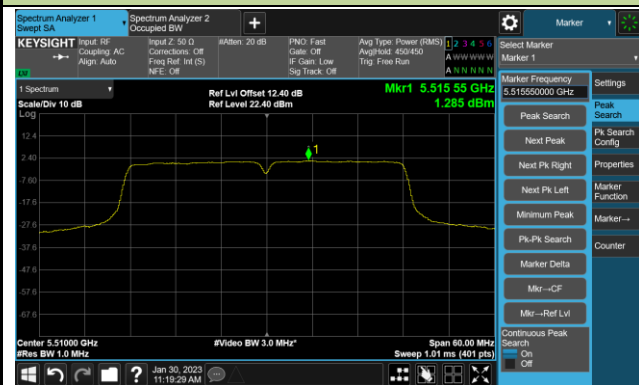

## 802.11ac-VHT20 Power Spectral Density- Ant 1

Channel 140 (5700MHz)

Channel 144(5720MHz)

Channel 149 (5745MHz)

Channel 157 (5785MHz)

Channel 165 (5825MHz)

## 802.11ac-VHT40 Power Spectral Density- Ant 1

Channel 38 (5190MHz)

Channel 46 (5230MHz)

Channel 54 (5270MHz)

Channel 62 (5310MHz)

Channel 102 (5510MHz)

Channel 110 (5550MHz)

Channel 134 (5670MHz)

Channel 142(5710MHz)

802.11ac-VHT40 Power Spectral Density- Ant 1

Channel 151 (5755MHz)

Channel 159 (5795MHz)