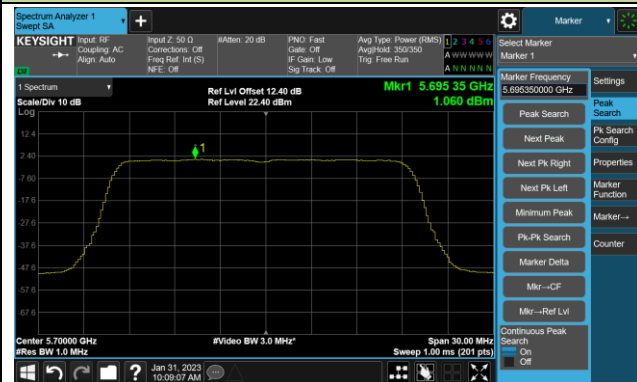

802.11ax-HE20 Power Spectral Density- Ant 1

Channel 140 (5700MHz)