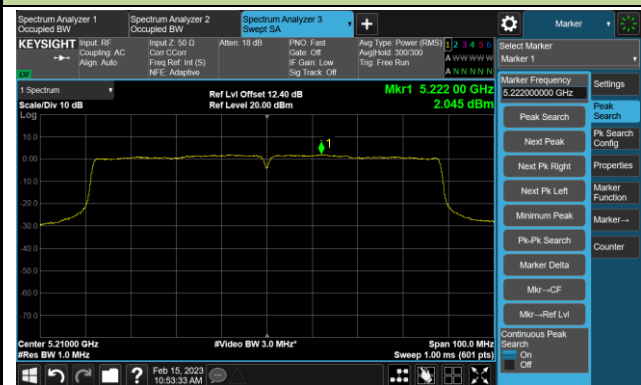

Channel 54 (5270MHz)

Channel 62 (5310MHz)

Channel 102 (5510MHz)

Channel 110 (5550MHz)

Channel 134 (5670MHz)

Channel 142(5710MHz)

802.11ac-VHT40 Power Spectral Density- Ant 0

Channel 151 (5755MHz)

Channel 159 (5795MHz)

802.11ac-VHT80 Power Spectral Density- Ant 0

Channel 42 (5210MHz)

Channel 58 (5290MHz)

Channel 106 (5530MHz)

Channel 122 (5610MHz)

Channel 138 (5690MHz)

Channel 155 (5775MHz)