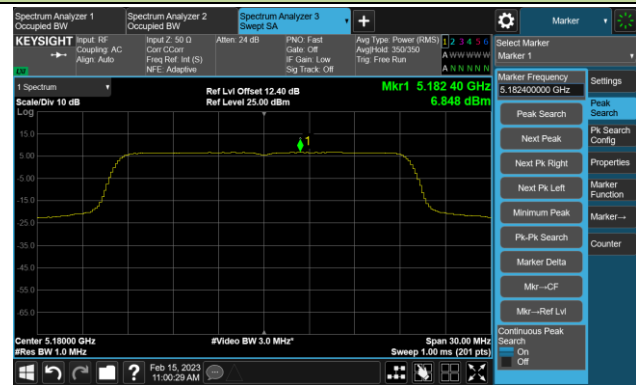

802.11ac-VHT160 Power Spectral Density- Ant 0

Channel 50 (5250MHz)

Channel 114 (5570MHz)

802.11ax-HE20 Power Spectral Density- Ant 0

Channel 36 (5180MHz)

Channel 44 (5220MHz)

Channel 48 (5240MHz)

Channel 52 (5260MHz)

Channel 60 (5300MHz)

Channel 64 (5320MHz)

Channel 100 (5500MHz)

Channel 116 (5580MHz)

802.11ax-HE20 Power Spectral Density- Ant 0

Channel 140 (5700MHz)

Channel 144(5720MHz)

Channel 149 (5745MHz)