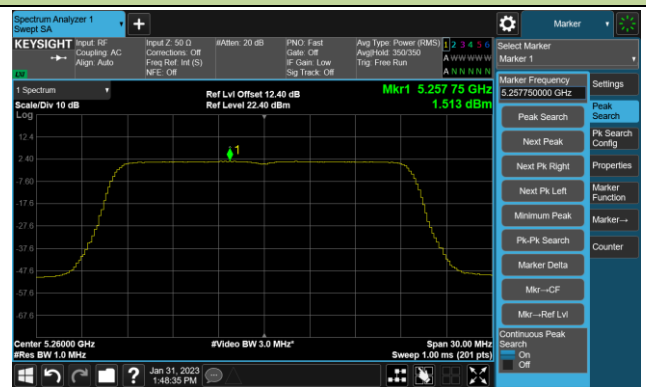

802.11ac-VHT160 Power Spectral Density- Ant 0

Channel 50 (5250MHz)

Channel 114 (5570MHz)

802.11ax-HE20 Power Spectral Density- Ant 0

Channel 36 (5180MHz)

Channel 44 (5220MHz)

Channel 48 (5240MHz)

Channel 52 (5260MHz)

Channel 60 (5300MHz)

Channel 64 (5320MHz)

Channel 100 (5500MHz)

Channel 116 (5580MHz)

802.11ax-HE20 Power Spectral Density- Ant 0

Channel 140 (5700MHz)

Channel 144(5720MHz)

Channel 149 (5745MHz)