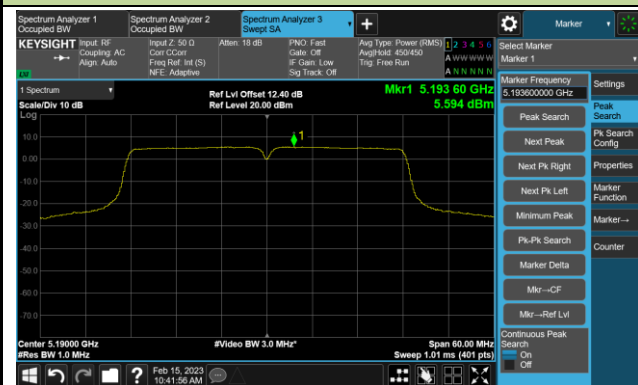

Channel 140 (5700MHz)

Channel 144(5720MHz)

Channel 149 (5745MHz)

Channel 157 (5785MHz)

Channel 165 (5825MHz)

802.11ac-VHT40 Power Spectral Density- Ant 0

Channel 38 (5190MHz)

Channel 46 (5230MHz)

Channel 54 (5270MHz)

Channel 62 (5310MHz)

Channel 102 (5510MHz)

Channel 110 (5550MHz)

Channel 134 (5670MHz)

Channel 142(5710MHz)

802.11ac-VHT40 Power Spectral Density- Ant 0

Channel 151 (5755MHz)