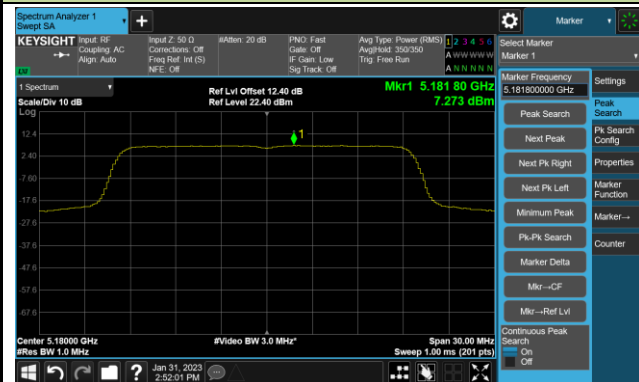

Channel 110 (5550MHz)

Channel 134 (5670MHz)

Channel 142(5710MHz)

802.11ax-HE80 Power Spectral Density- Ant 0

Channel 42 (5210MHz)

Channel 58 (5290MHz)

Channel 106 (5530MHz)

Channel 122 (5610MHz)

Channel 138 (5690MHz)

Channel 155 (5775MHz)

802.11ax-HE160 Power Spectral Density- Ant 0

Channel 50 (5250MHz)

Channel 114 (5570MHz)

802.11be-EHT20 Power Spectral Density- Ant 0

Channel 36 (5180MHz)

Channel 44 (5220MHz)

Channel 48 (5240MHz)

Channel 52 (5260MHz)

Channel 60 (5300MHz)

Channel 64 (5320MHz)

Channel 100 (5500MHz)

Channel 116 (5580MHz)

802.11be-EHT20 Power Spectral Density- Ant 0

Channel 140 (5700MHz)