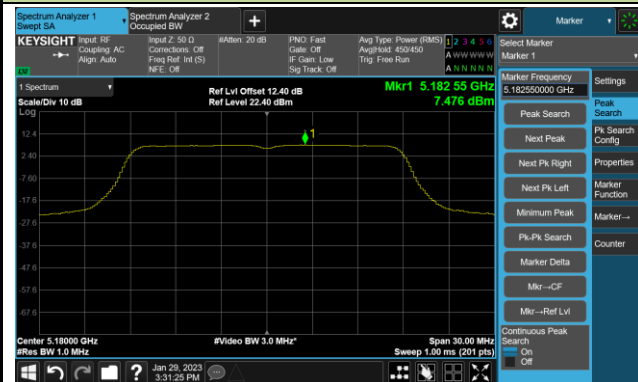

802.11a Power Spectral Density- Ant 0

Channel 140 (5700MHz)

Channel 144(5720MHz)

Channel 149 (5745MHz)

Channel 157 (5785MHz)

Channel 165 (5825MHz)

802.11ac-VHT20 Power Spectral Density- Ant 0

Channel 36 (5180MHz)

Channel 44 (5220MHz)

Channel 48 (5240MHz)

Channel 52 (5260MHz)

Channel 60 (5300MHz)

Channel 64 (5320MHz)

Channel 100 (5500MHz)

Channel 116 (5580MHz)

802.11ac-VHT20 Power Spectral Density- Ant 0