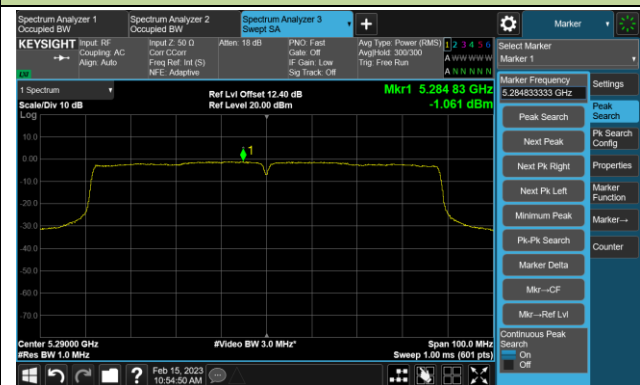

Channel 159 (5795MHz)

802.11ac-VHT80 Power Spectral Density- Ant 0

Channel 42 (5210MHz)

Channel 58 (5290MHz)

Channel 106 (5530MHz)

Channel 122 (5610MHz)

Channel 138 (5690MHz)

Channel 155 (5775MHz)

802.11ac-VHT160 Power Spectral Density- Ant 0

Channel 50 (5250MHz)

Channel 114 (5570MHz)

802.11ax-HE20 Power Spectral Density- Ant 0

Channel 36 (5180MHz)

Channel 44 (5220MHz)

Channel 48 (5240MHz)

Channel 52 (5260MHz)