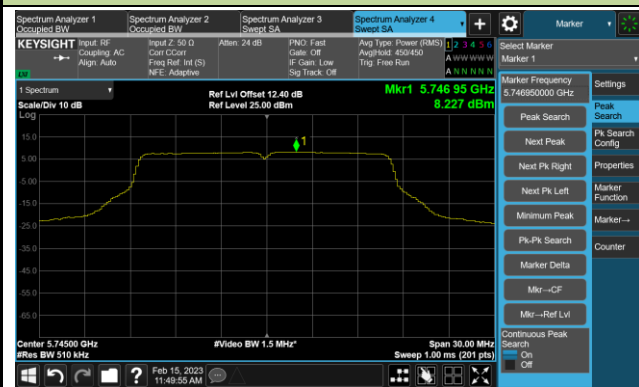

802.11a Power Spectral Density- Ant 0

Channel 140 (5700MHz)

Channel 144(5720MHz)

Channel 149 (5745MHz)

Channel 157 (5785MHz)

Channel 165 (5825MHz)

802.11ac-VHT20 Power Spectral Density- Ant 0

Channel 36 (5180MHz)

Channel 44 (5220MHz)

Channel 48 (5240MHz)

Channel 52 (5260MHz)

Channel 60 (5300MHz)

Channel 64 (5320MHz)

Channel 100 (5500MHz)

Channel 116 (5580MHz)

802.11ac-VHT20 Power Spectral Density- Ant 0