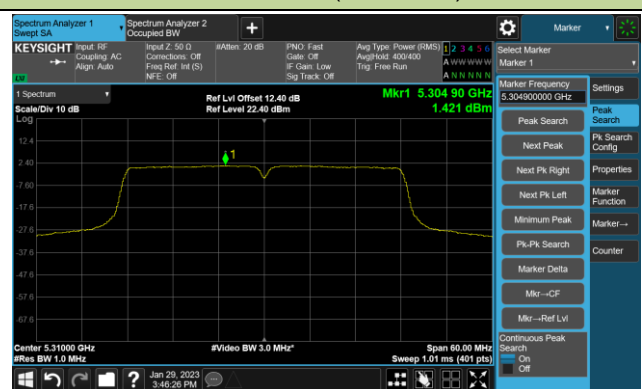

Channel 140 (5700MHz)

Channel 144(5720MHz)

Channel 149 (5745MHz)

Channel 157 (5785MHz)

Channel 165 (5825MHz)

802.11ac-VHT40 Power Spectral Density- Ant 0

Channel 38 (5190MHz)

Channel 46 (5230MHz)

Channel 54 (5270MHz)

Channel 62 (5310MHz)

Channel 102 (5510MHz)

Channel 110 (5550MHz)

Channel 134 (5670MHz)

Channel 142(5710MHz)

802.11ac-VHT40 Power Spectral Density- Ant 0

Channel 151 (5755MHz)