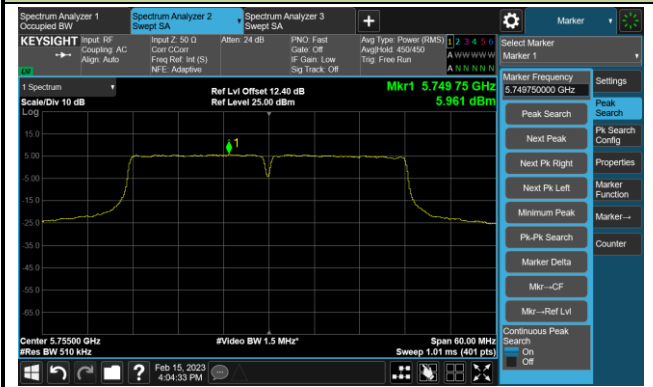

Channel 54 (5270MHz)

Channel 62 (5310MHz)

Channel 102 (5510MHz)

Channel 110 (5550MHz)

Channel 134 (5670MHz)

Channel 142(5710MHz)

802.11ac-VHT40 Power Spectral Density- Ant 0

Channel 151 (5755MHz)

Channel 159 (5795MHz)

802.11ac-VHT80 Power Spectral Density- Ant 0

Channel 42 (5210MHz)

Channel 58 (5290MHz)

Channel 106 (5530MHz)

Channel 122 (5610MHz)

Channel 138 (5690MHz)

Channel 155 (5775MHz)