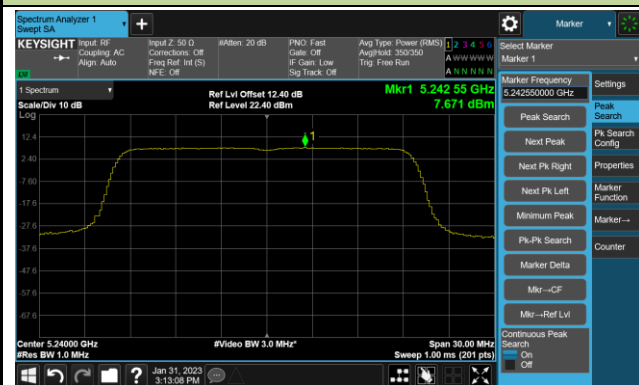

Channel 110 (5550MHz)

Channel 134 (5670MHz)

Channel 142(5710MHz)

802.11ax-HE80 Power Spectral Density- Ant 0

Channel 42 (5210MHz)

Channel 58 (5290MHz)

Channel 106 (5530MHz)

Channel 122 (5610MHz)

Channel 138 (5690MHz)

Channel 155 (5775MHz)

802.11ax-HE160 Power Spectral Density- Ant 0

Channel 50 (5250MHz)

Channel 114 (5570MHz)

802.11be-EHT20 Power Spectral Density- Ant 0

Channel 36 (5180MHz)

Channel 44 (5220MHz)

Channel 48 (5240MHz)

Channel 52 (5260MHz)

Channel 60 (5300MHz)

Channel 64 (5320MHz)

Channel 100 (5500MHz)

Channel 116 (5580MHz)

802.11be-EHT20 Power Spectral Density- Ant 0

Channel 140 (5700MHz)