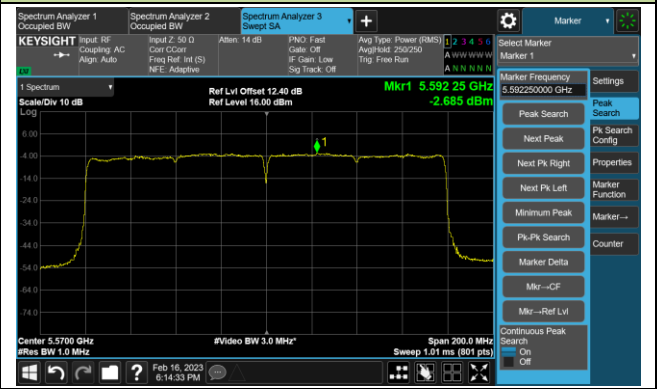

Channel 138 (5690MHz)

Channel 155 (5775MHz)

802.11ax-HE160 Power Spectral Density- Ant 0

Channel 50 (5250MHz)

Channel 114 (5570MHz)

802.11be-EHT20 Power Spectral Density- Ant 0

Channel 36 (5180MHz)

Channel 44 (5220MHz)