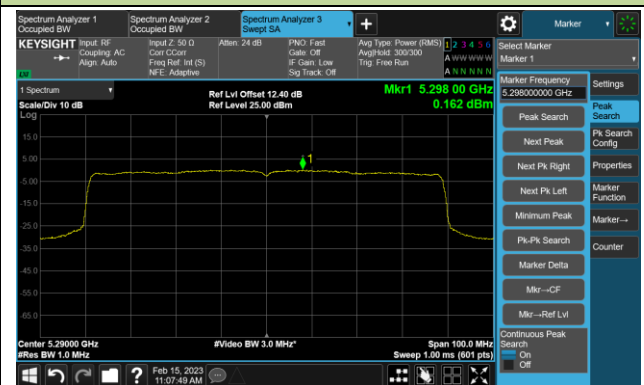

Channel 110 (5550MHz)

Channel 134 (5670MHz)

Channel 142(5710MHz)

802.11ax-HE80 Power Spectral Density- Ant 0

Channel 42 (5210MHz)

Channel 58 (5290MHz)

Channel 106 (5530MHz)

Channel 122 (5610MHz)

Channel 138 (5690MHz)

Channel 155 (5775MHz)

802.11ax-HE160 Power Spectral Density- Ant 0

Channel 50 (5250MHz)

Channel 114 (5570MHz)

802.11be-EHT20 Power Spectral Density- Ant 0

Channel 36 (5180MHz)

Channel 44 (5220MHz)