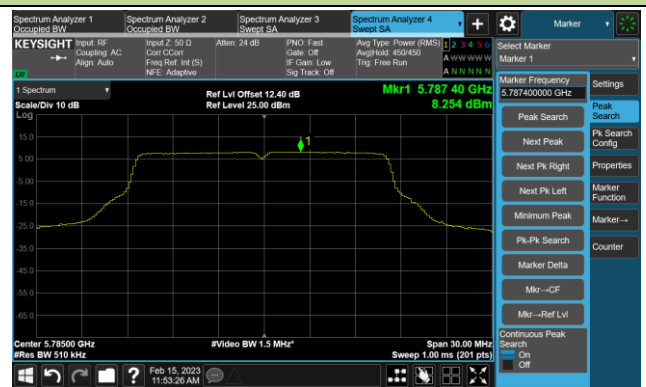

802.11a Power Spectral Density- Ant 0

Channel 140 (5700MHz)

Channel 144(5720MHz)

Channel 149 (5745MHz)

Channel 157 (5785MHz)

Channel 165 (5825MHz)

802.11ac-VHT20 Power Spectral Density- Ant 0

Channel 36 (5180MHz)

Channel 44 (5220MHz)

Channel 48 (5240MHz)

Channel 52 (5260MHz)

Channel 60 (5300MHz)

Channel 64 (5320MHz)

Channel 100 (5500MHz)

Channel 116 (5580MHz)

802.11ac-VHT20 Power Spectral Density- Ant 0