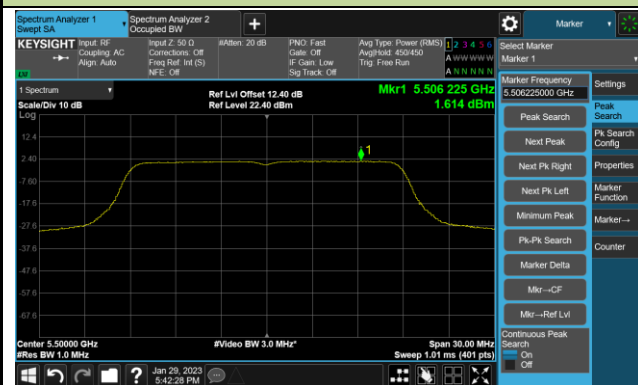

802.11a Power Spectral Density- Ant 0

Channel 140 (5700MHz)

Channel 144(5720MHz)

Channel 149 (5745MHz)

Channel 157 (5785MHz)

Channel 165 (5825MHz)

802.11ac-VHT20 Power Spectral Density- Ant 0

Channel 36 (5180MHz)

Channel 44 (5220MHz)

Channel 48 (5240MHz)

Channel 52 (5260MHz)

Channel 60 (5300MHz)

Channel 64 (5320MHz)

Channel 100 (5500MHz)

Channel 116 (5580MHz)

802.11ac-VHT20 Power Spectral Density- Ant 0

Channel 140 (5700MHz)

Channel 144(5720MHz)

Channel 149 (5745MHz)

Channel 157 (5785MHz)

Channel 165 (5825MHz)

802.11ac-VHT40 Power Spectral Density- Ant 0

Channel 38 (5190MHz)

Channel 46 (5230MHz)