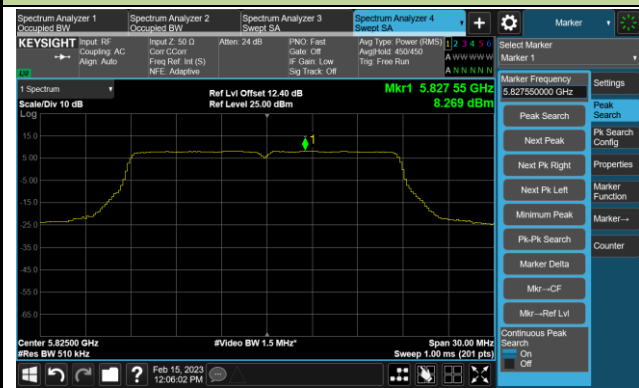

Channel 140 (5700MHz)

Channel 144(5720MHz)

Channel 149 (5745MHz)

Channel 157 (5785MHz)

Channel 165 (5825MHz)

802.11ac-VHT40 Power Spectral Density- Ant 0

Channel 38 (5190MHz)

Channel 46 (5230MHz)

Channel 54 (5270MHz)

Channel 62 (5310MHz)

Channel 102 (5510MHz)

Channel 110 (5550MHz)

Channel 134 (5670MHz)

Channel 142(5710MHz)

802.11ac-VHT40 Power Spectral Density- Ant 0

Channel 151 (5755MHz)