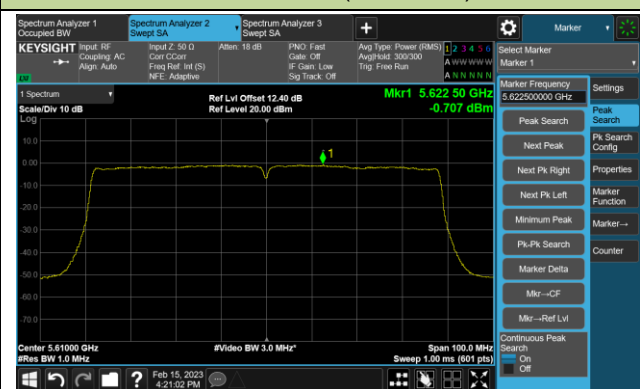

Channel 159 (5795MHz)

802.11ac-VHT80 Power Spectral Density- Ant 0

Channel 42 (5210MHz)

Channel 58 (5290MHz)

Channel 106 (5530MHz)

Channel 122 (5610MHz)

Channel 138 (5690MHz)

Channel 155 (5775MHz)

802.11ac-VHT160 Power Spectral Density- Ant 0

Channel 50 (5250MHz)

Channel 114 (5570MHz)

802.11ax-HE20 Power Spectral Density- Ant 0

Channel 36 (5180MHz)

Channel 44 (5220MHz)

Channel 48 (5240MHz)

Channel 52 (5260MHz)