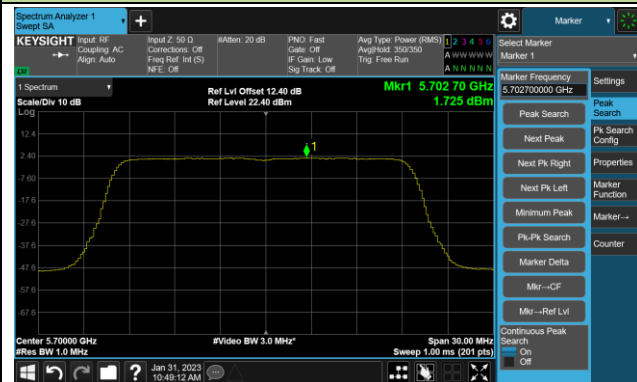

Channel 48 (5240MHz)

Channel 52 (5260MHz)

Channel 60 (5300MHz)

Channel 64 (5320MHz)

Channel 100 (5500MHz)

Channel 116 (5580MHz)

802.11be-EHT20 Power Spectral Density- Ant 0

Channel 140 (5700MHz)

Channel 144(5720MHz)

Channel 149 (5745MHz)

Channel 157 (5785MHz)

Channel 165 (5825MHz)