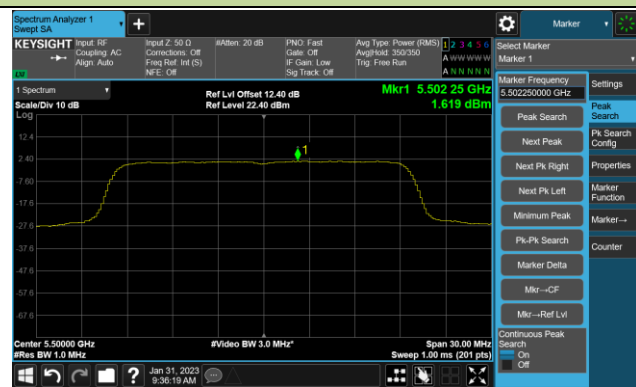

802.11ac-VHT160 Power Spectral Density- Ant 0

Channel 50 (5250MHz)

Channel 114 (5570MHz)

802.11ax-HE20 Power Spectral Density- Ant 0

Channel 36 (5180MHz)

Channel 44 (5220MHz)

Channel 48 (5240MHz)

Channel 52 (5260MHz)

Channel 60 (5300MHz)

Channel 64 (5320MHz)

Channel 100 (5500MHz)

Channel 116 (5580MHz)

802.11ax-HE20 Power Spectral Density- Ant 0

Channel 140 (5700MHz)

Channel 144(5720MHz)

Channel 149 (5745MHz)