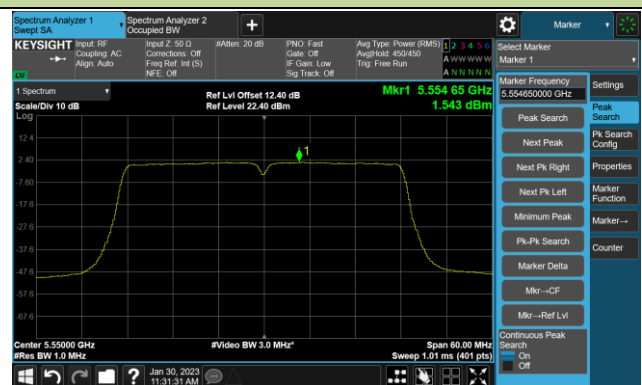

Channel 54 (5270MHz)

Channel 62 (5310MHz)

Channel 102 (5510MHz)

Channel 110 (5550MHz)

Channel 134 (5670MHz)

Channel 142(5710MHz)

802.11ac-VHT40 Power Spectral Density- Ant 0

Channel 151 (5755MHz)

Channel 159 (5795MHz)

802.11ac-VHT80 Power Spectral Density- Ant 0

Channel 42 (5210MHz)

Channel 58 (5290MHz)

Channel 106 (5530MHz)

Channel 122 (5610MHz)

Channel 138 (5690MHz)

Channel 155 (5775MHz)