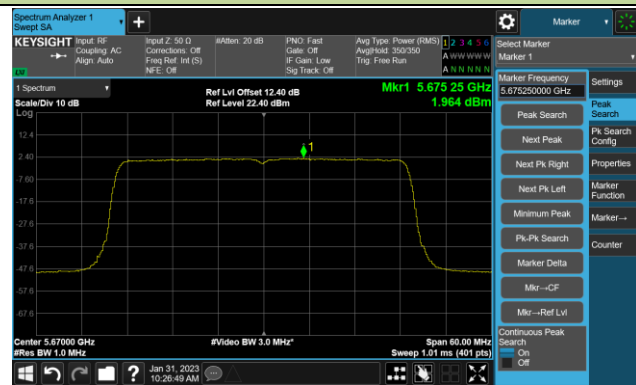

Channel 157 (5785MHz)

Channel 165 (5825MHz)

802.11ax-HE40 Power Spectral Density- Ant 0

Channel 38 (5190MHz)

Channel 46 (5230MHz)

Channel 54 (5270MHz)

Channel 62 (5310MHz)

Channel 102 (5510MHz)

Channel 110 (5550MHz)

Channel 134 (5670MHz)

Channel 142(5710MHz)

802.11ax-HE80 Power Spectral Density- Ant 0

Channel 42 (5210MHz)

Channel 58 (5290MHz)

Channel 106 (5530MHz)

Channel 122 (5610MHz)