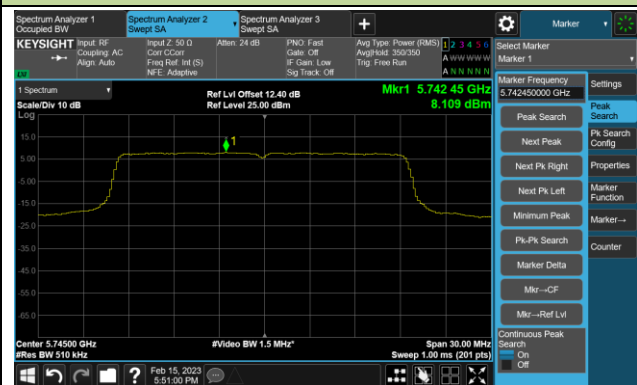

Channel 138 (5690MHz)

Channel 155 (5775MHz)

802.11ax-HE160 Power Spectral Density- Ant 0

Channel 50 (5250MHz)

Channel 114 (5570MHz)

802.11be-EHT20 Power Spectral Density- Ant 0

Channel 36 (5180MHz)

Channel 44 (5220MHz)

Channel 48 (5240MHz)

Channel 52 (5260MHz)

Channel 60 (5300MHz)

Channel 64 (5320MHz)

Channel 100 (5500MHz)

Channel 116 (5580MHz)

802.11be-EHT20 Power Spectral Density- Ant 0

Channel 140 (5700MHz)

Channel 144(5720MHz)

Channel 149 (5745MHz)

Channel 157 (5785MHz)

Channel 165 (5825MHz)