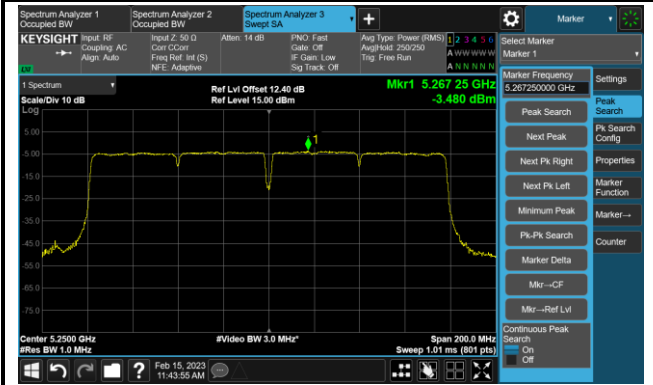

Channel 159 (5795MHz)

802.11ac-VHT80 Power Spectral Density- Ant 0

Channel 42 (5210MHz)

Channel 58 (5290MHz)

Channel 106 (5530MHz)

Channel 122 (5610MHz)

Channel 138 (5690MHz)

Channel 155 (5775MHz)

802.11ac-VHT160 Power Spectral Density- Ant 0

Channel 50 (5250MHz)

Channel 114 (5570MHz)

802.11ax-HE20 Power Spectral Density- Ant 0

Channel 36 (5180MHz)

Channel 44 (5220MHz)

Channel 48 (5240MHz)

Channel 52 (5260MHz)