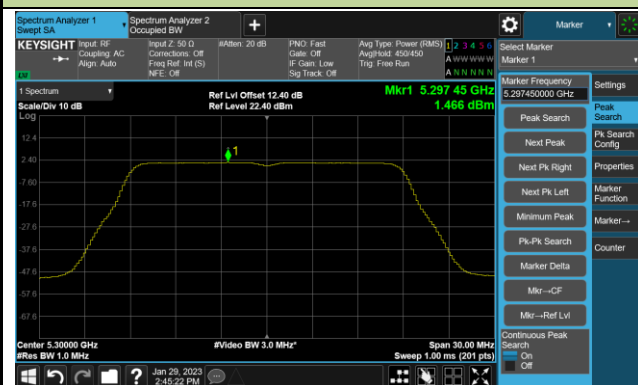

802.11a Power Spectral Density- Ant 0

Channel 140 (5700MHz)

Channel 144(5720MHz)

Channel 149 (5745MHz)

Channel 157 (5785MHz)

Channel 165 (5825MHz)

802.11ac-VHT20 Power Spectral Density- Ant 0

Channel 36 (5180MHz)

Channel 44 (5220MHz)

Channel 48 (5240MHz)

Channel 52 (5260MHz)

Channel 60 (5300MHz)

Channel 64 (5320MHz)

Channel 100 (5500MHz)

Channel 116 (5580MHz)

802.11ac-VHT20 Power Spectral Density- Ant 0

Channel 140 (5700MHz)

Channel 144(5720MHz)

Channel 149 (5745MHz)

Channel 157 (5785MHz)

Channel 165 (5825MHz)

802.11ac-VHT40 Power Spectral Density- Ant 0

Channel 38 (5190MHz)

Channel 46 (5230MHz)