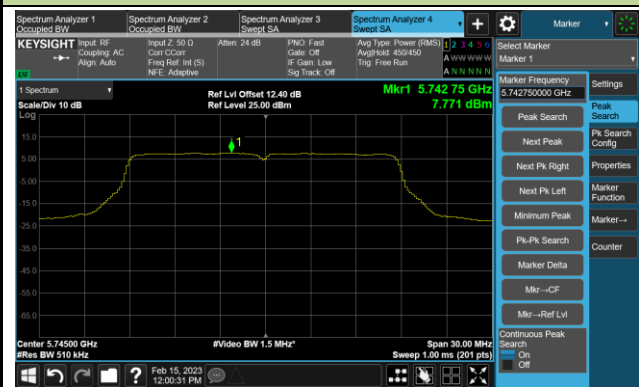

802.11a Power Spectral Density- Ant 0

Channel 140 (5700MHz)

Channel 144(5720MHz)

Channel 149 (5745MHz)

Channel 157 (5785MHz)

Channel 165 (5825MHz)

802.11ac-VHT20 Power Spectral Density- Ant 0

Channel 36 (5180MHz)

Channel 44 (5220MHz)

Channel 48 (5240MHz)

Channel 52 (5260MHz)

Channel 60 (5300MHz)

Channel 64 (5320MHz)

Channel 100 (5500MHz)

Channel 116 (5580MHz)

802.11ac-VHT20 Power Spectral Density- Ant 0

Channel 140 (5700MHz)

Channel 144(5720MHz)

Channel 149 (5745MHz)

Channel 157 (5785MHz)

Channel 165 (5825MHz)

802.11ac-VHT40 Power Spectral Density- Ant 0

Channel 38 (5190MHz)

Channel 46 (5230MHz)