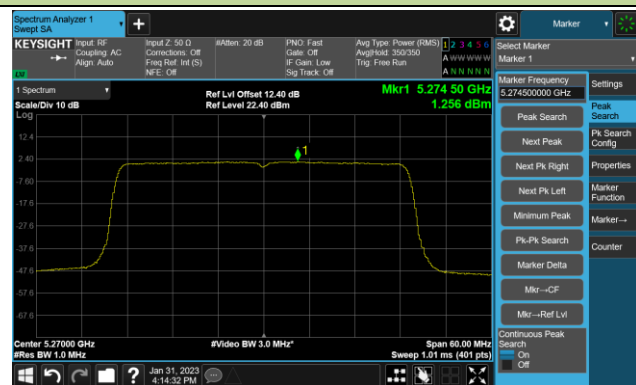

Channel 157 (5785MHz)

Channel 165 (5825MHz)

802.11ax-HE40 Power Spectral Density- Ant 0

Channel 38 (5190MHz)

Channel 46 (5230MHz)

Channel 54 (5270MHz)

Channel 62 (5310MHz)

Channel 102 (5510MHz)

Channel 110 (5550MHz)

Channel 134 (5670MHz)

Channel 142(5710MHz)

802.11ax-HE80 Power Spectral Density- Ant 0

Channel 42 (5210MHz)

Channel 58 (5290MHz)

Channel 106 (5530MHz)

Channel 122 (5610MHz)