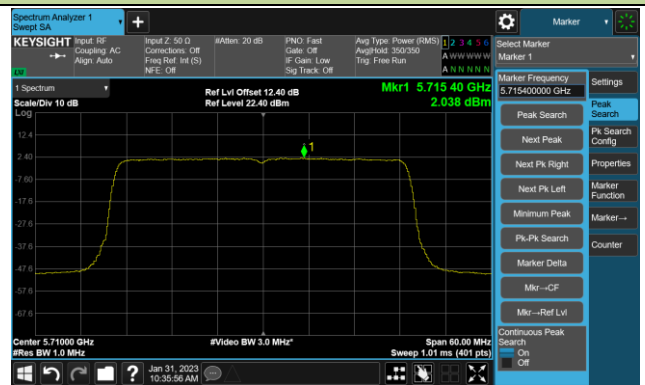

Channel 157 (5785MHz)

Channel 165 (5825MHz)

802.11ax-HE40 Power Spectral Density- Ant 0

Channel 38 (5190MHz)

Channel 46 (5230MHz)

Channel 54 (5270MHz)

Channel 62 (5310MHz)

Channel 102 (5510MHz)

Channel 110 (5550MHz)

Channel 134 (5670MHz)

Channel 142(5710MHz)

802.11ax-HE80 Power Spectral Density- Ant 0

Channel 42 (5210MHz)

Channel 58 (5290MHz)

Channel 106 (5530MHz)

Channel 122 (5610MHz)