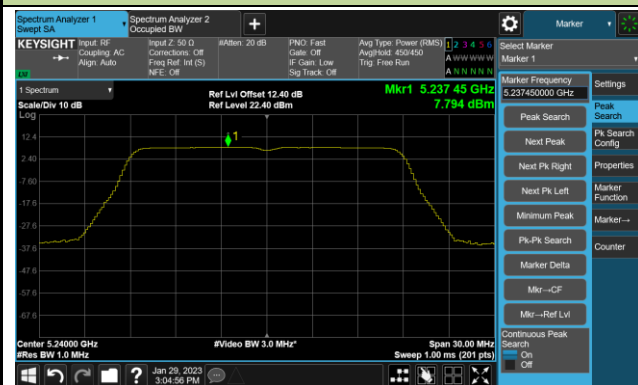

802.11a Power Spectral Density- Ant 0

Channel 140 (5700MHz)

Channel 144(5720MHz)

Channel 149 (5745MHz)

Channel 157 (5785MHz)

Channel 165 (5825MHz)

802.11ac-VHT20 Power Spectral Density- Ant 0

Channel 36 (5180MHz)

Channel 44 (5220MHz)

Channel 48 (5240MHz)

Channel 52 (5260MHz)

Channel 60 (5300MHz)

Channel 64 (5320MHz)

Channel 100 (5500MHz)

Channel 116 (5580MHz)

802.11ac-VHT20 Power Spectral Density- Ant 0