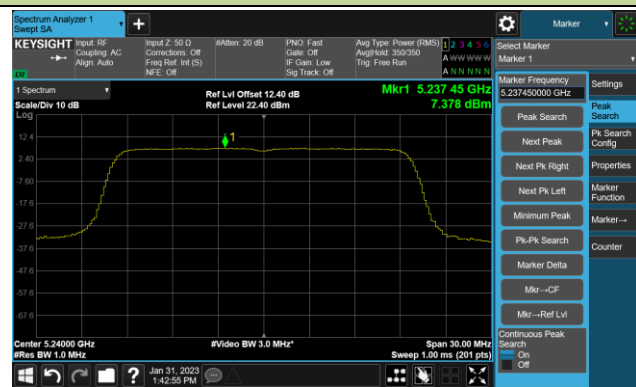

Channel 159 (5795MHz)

802.11ac-VHT80 Power Spectral Density- Ant 0

Channel 42 (5210MHz)

Channel 58 (5290MHz)

Channel 106 (5530MHz)

Channel 122 (5610MHz)

Channel 138 (5690MHz)

Channel 155 (5775MHz)

802.11ac-VHT160 Power Spectral Density- Ant 0

Channel 50 (5250MHz)

Channel 114 (5570MHz)

802.11ax-HE20 Power Spectral Density- Ant 0

Channel 36 (5180MHz)

Channel 44 (5220MHz)

Channel 48 (5240MHz)

Channel 52 (5260MHz)

Channel 60 (5300MHz)

Channel 64 (5320MHz)

Channel 100 (5500MHz)

Channel 116 (5580MHz)

802.11ax-HE20 Power Spectral Density- Ant 0

Channel 140 (5700MHz)

Channel 144(5720MHz)

Channel 149 (5745MHz)