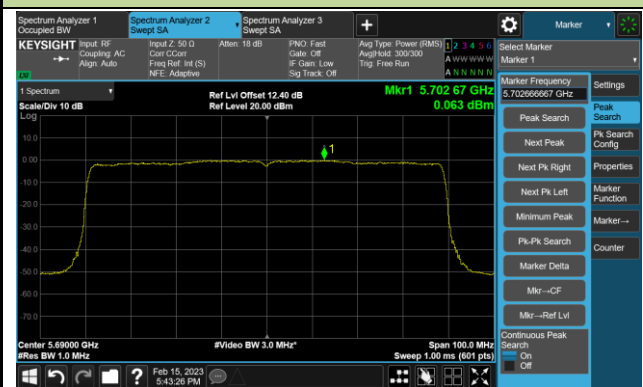

Channel 138 (5690MHz)