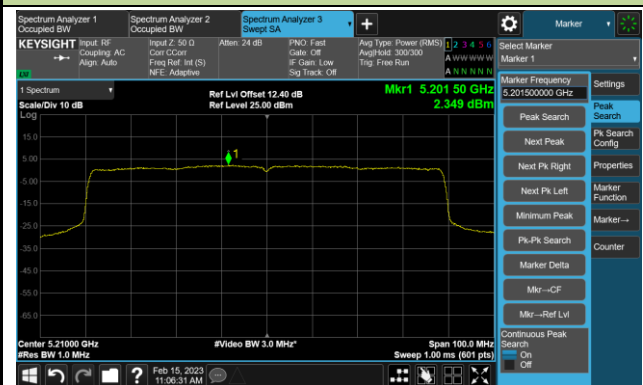

Channel 110 (5550MHz)

Channel 134 (5670MHz)

Channel 142(5710MHz)

802.11ax-HE80 Power Spectral Density- Ant 0

Channel 42 (5210MHz)

Channel 58 (5290MHz)

Channel 106 (5530MHz)

Channel 122 (5610MHz)