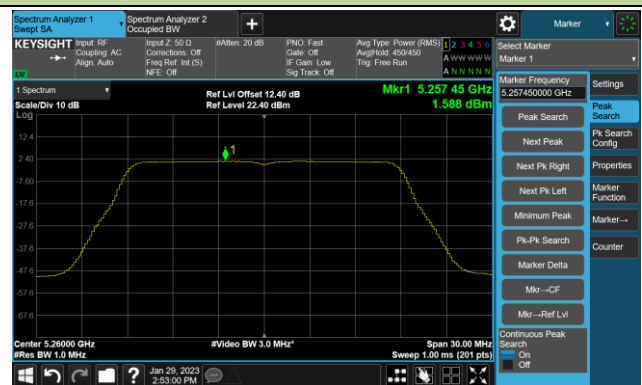

802.11a Power Spectral Density- Ant 0

Channel 140 (5700MHz)

Channel 144(5720MHz)

Channel 149 (5745MHz)

Channel 157 (5785MHz)

Channel 165 (5825MHz)

802.11ac-VHT20 Power Spectral Density- Ant 0

Channel 36 (5180MHz)

Channel 44 (5220MHz)

Channel 48 (5240MHz)

Channel 52 (5260MHz)

Channel 60 (5300MHz)

Channel 64 (5320MHz)

Channel 100 (5500MHz)

Channel 116 (5580MHz)

802.11ac-VHT20 Power Spectral Density- Ant 0