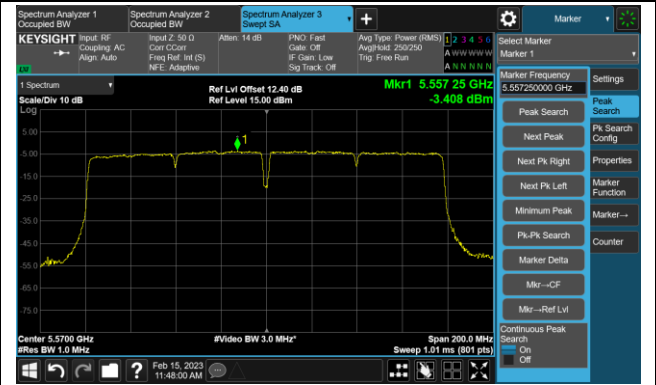

Channel 159 (5795MHz)

802.11ac-VHT80 Power Spectral Density- Ant 0

Channel 42 (5210MHz)

Channel 58 (5290MHz)

Channel 106 (5530MHz)

Channel 122 (5610MHz)

Channel 138 (5690MHz)

Channel 155 (5775MHz)

802.11ac-VHT160 Power Spectral Density- Ant 0

Channel 50 (5250MHz)

Channel 114 (5570MHz)

802.11ax-HE20 Power Spectral Density- Ant 0

Channel 36 (5180MHz)

Channel 44 (5220MHz)

Channel 48 (5240MHz)

Channel 52 (5260MHz)