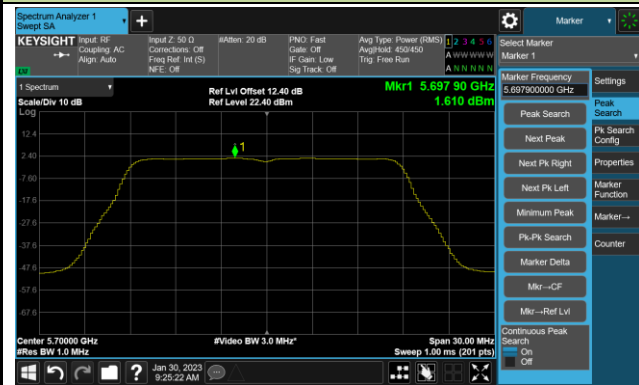

802.11ac-VHT20 Power Spectral Density- Ant 0

Channel 140 (5700MHz)