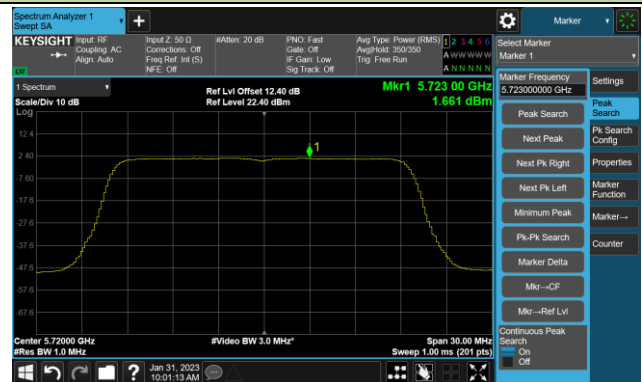

Channel 60 (5300MHz)

Channel 64 (5320MHz)

Channel 100 (5500MHz)

Channel 116 (5580MHz)

802.11ax-HE20 Power Spectral Density- Ant 0

Channel 140 (5700MHz)

Channel 144(5720MHz)

Channel 149 (5745MHz)