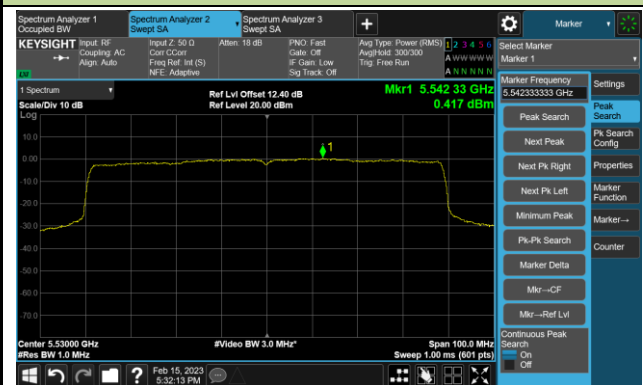

Channel 110 (5550MHz)

Channel 134 (5670MHz)

Channel 142(5710MHz)

802.11ax-HE80 Power Spectral Density- Ant 0

Channel 42 (5210MHz)

Channel 58 (5290MHz)

Channel 106 (5530MHz)

Channel 122 (5610MHz)