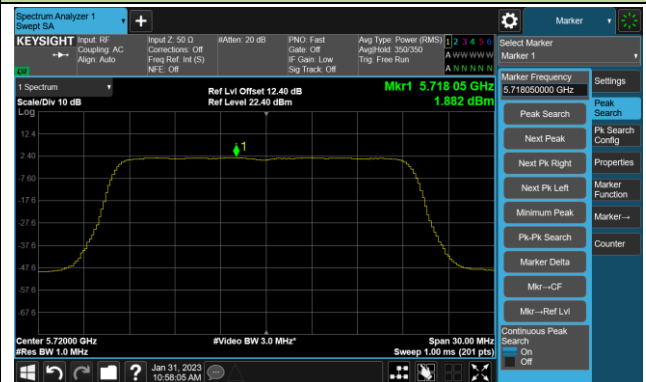

Channel 48 (5240MHz)

Channel 52 (5260MHz)

Channel 60 (5300MHz)

Channel 64 (5320MHz)

Channel 100 (5500MHz)

Channel 116 (5580MHz)

802.11be-EHT20 Power Spectral Density- Ant 0

Channel 140 (5700MHz)

Channel 144(5720MHz)

Channel 149 (5745MHz)

Channel 157 (5785MHz)

Channel 165 (5825MHz)