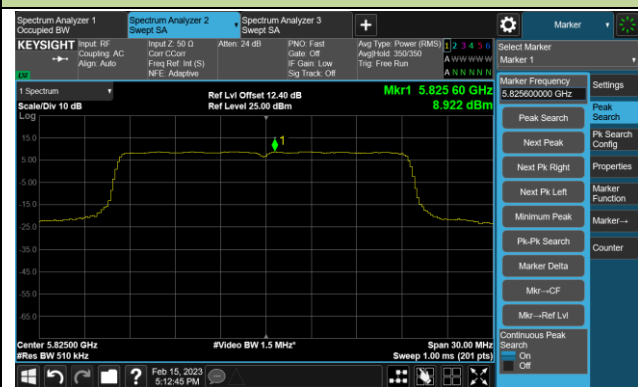

802.11ac-VHT160 Power Spectral Density- Ant 0

Channel 50 (5250MHz)

Channel 114 (5570MHz)

802.11ax-HE20 Power Spectral Density- Ant 0

Channel 36 (5180MHz)

Channel 44 (5220MHz)

Channel 48 (5240MHz)

Channel 52 (5260MHz)

Channel 60 (5300MHz)

Channel 64 (5320MHz)

Channel 100 (5500MHz)

Channel 116 (5580MHz)

802.11ax-HE20 Power Spectral Density- Ant 0

Channel 140 (5700MHz)

Channel 144(5720MHz)

Channel 149 (5745MHz)

Channel 157 (5785MHz)

Channel 165 (5825MHz)

802.11ax-HE40 Power Spectral Density- Ant 0

Channel 38 (5190MHz)

Channel 46 (5230MHz)

Channel 54 (5270MHz)

Channel 62 (5310MHz)

Channel 102 (5510MHz)