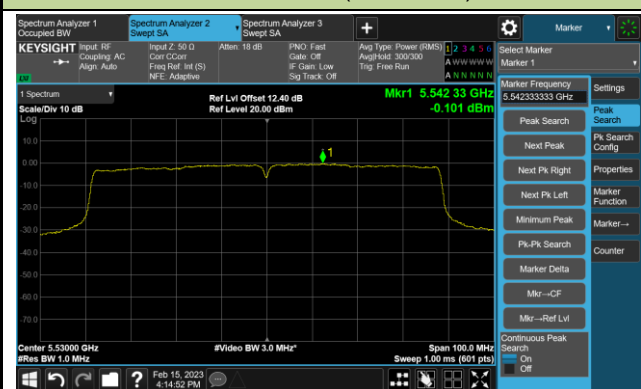

Channel 159 (5795MHz)

802.11ac-VHT80 Power Spectral Density- Ant 0

Channel 42 (5210MHz)

Channel 58 (5290MHz)

Channel 106 (5530MHz)

Channel 122 (5610MHz)

Channel 138 (5690MHz)

Channel 155 (5775MHz)

802.11ac-VHT160 Power Spectral Density- Ant 0

Channel 50 (5250MHz)

Channel 114 (5570MHz)

802.11ax-HE20 Power Spectral Density- Ant 0

Channel 36 (5180MHz)

Channel 44 (5220MHz)

Channel 48 (5240MHz)

Channel 52 (5260MHz)