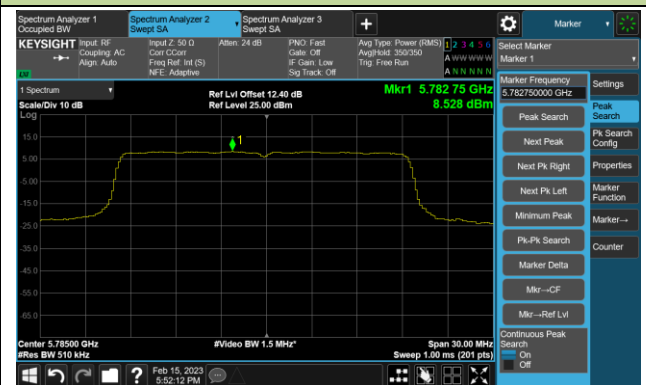

Channel 138 (5690MHz)

Channel 155 (5775MHz)

802.11ax-HE160 Power Spectral Density- Ant 0

Channel 50 (5250MHz)

Channel 114 (5570MHz)

802.11be-EHT20 Power Spectral Density- Ant 0

Channel 36 (5180MHz)

Channel 44 (5220MHz)

Channel 48 (5240MHz)

Channel 52 (5260MHz)

Channel 60 (5300MHz)

Channel 64 (5320MHz)

Channel 100 (5500MHz)

Channel 116 (5580MHz)

802.11be-EHT20 Power Spectral Density- Ant 0

Channel 140 (5700MHz)

Channel 144(5720MHz)

Channel 149 (5745MHz)

Channel 157 (5785MHz)

Channel 165 (5825MHz)