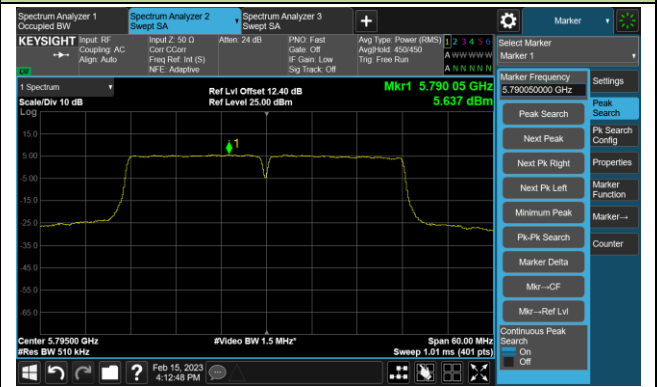

Channel 54 (5270MHz)

Channel 62 (5310MHz)

Channel 102 (5510MHz)

Channel 110 (5550MHz)

Channel 134 (5670MHz)

Channel 142(5710MHz)

802.11ac-VHT40 Power Spectral Density- Ant 0

Channel 151 (5755MHz)

Channel 159 (5795MHz)

802.11ac-VHT80 Power Spectral Density- Ant 0

Channel 42 (5210MHz)

Channel 58 (5290MHz)

Channel 106 (5530MHz)

Channel 122 (5610MHz)

Channel 138 (5690MHz)

Channel 155 (5775MHz)