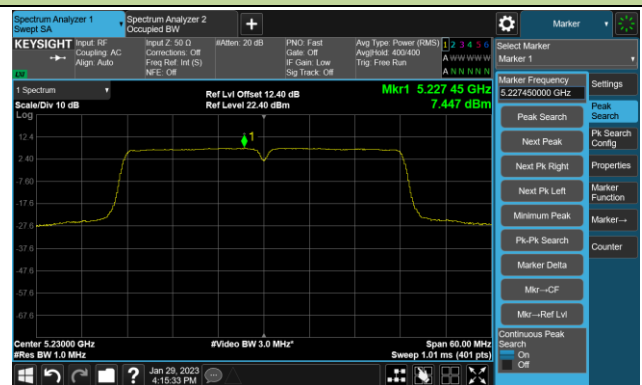

Channel 140 (5700MHz)

Channel 144(5720MHz)

Channel 149 (5745MHz)

Channel 157 (5785MHz)

Channel 165 (5825MHz)

802.11ac-VHT40 Power Spectral Density- Ant 0

Channel 38 (5190MHz)

Channel 46 (5230MHz)

Channel 54 (5270MHz)

Channel 62 (5310MHz)

Channel 102 (5510MHz)

Channel 110 (5550MHz)

Channel 134 (5670MHz)

Channel 142(5710MHz)

802.11ac-VHT40 Power Spectral Density- Ant 0

Channel 151 (5755MHz)