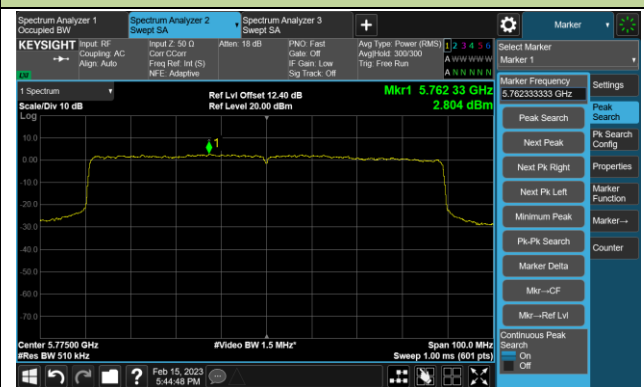

Channel 110 (5550MHz)

Channel 134 (5670MHz)

Channel 142(5710MHz)

802.11ax-HE80 Power Spectral Density- Ant 0

Channel 42 (5210MHz)

Channel 58 (5290MHz)

Channel 106 (5530MHz)

Channel 122 (5610MHz)

Channel 138 (5690MHz)

Channel 155 (5775MHz)

802.11ax-HE160 Power Spectral Density- Ant 0

Channel 50 (5250MHz)

Channel 114 (5570MHz)

802.11be-EHT20 Power Spectral Density- Ant 0

Channel 36 (5180MHz)

Channel 44 (5220MHz)