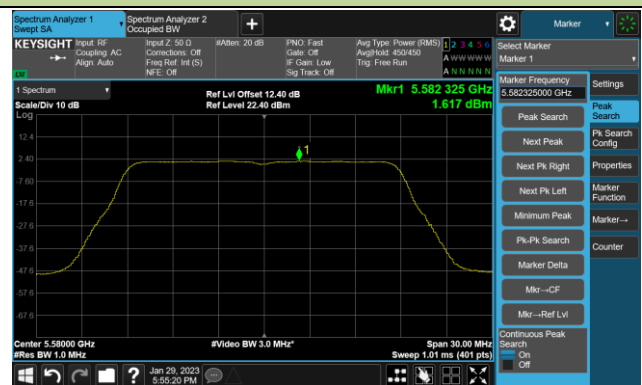

802.11a Power Spectral Density- Ant 0

Channel 140 (5700MHz)

Channel 144(5720MHz)

Channel 149 (5745MHz)

Channel 157 (5785MHz)

Channel 165 (5825MHz)

802.11ac-VHT20 Power Spectral Density- Ant 0

Channel 36 (5180MHz)

Channel 44 (5220MHz)

Channel 48 (5240MHz)

Channel 52 (5260MHz)

Channel 60 (5300MHz)

Channel 64 (5320MHz)

Channel 100 (5500MHz)

Channel 116 (5580MHz)

802.11ac-VHT20 Power Spectral Density- Ant 0

Channel 140 (5700MHz)

Channel 144(5720MHz)

Channel 149 (5745MHz)

Channel 157 (5785MHz)

Channel 165 (5825MHz)

802.11ac-VHT40 Power Spectral Density- Ant 0

Channel 38 (5190MHz)

Channel 46 (5230MHz)