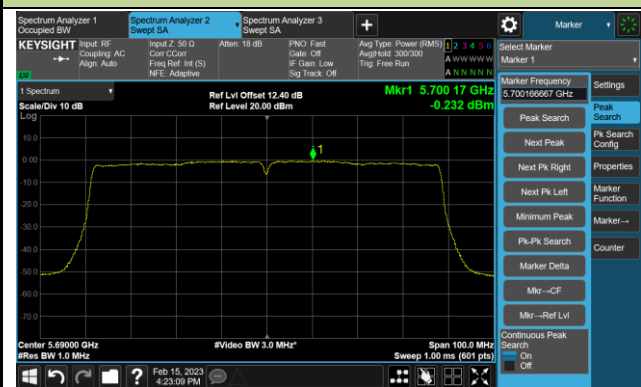

Channel 159 (5795MHz)

802.11ac-VHT80 Power Spectral Density- Ant 0

Channel 42 (5210MHz)

Channel 58 (5290MHz)

Channel 106 (5530MHz)

Channel 122 (5610MHz)

Channel 138 (5690MHz)

Channel 155 (5775MHz)

802.11ac-VHT160 Power Spectral Density- Ant 0

Channel 50 (5250MHz)

Channel 114 (5570MHz)

802.11ax-HE20 Power Spectral Density- Ant 0

Channel 36 (5180MHz)

Channel 44 (5220MHz)

Channel 48 (5240MHz)

Channel 52 (5260MHz)