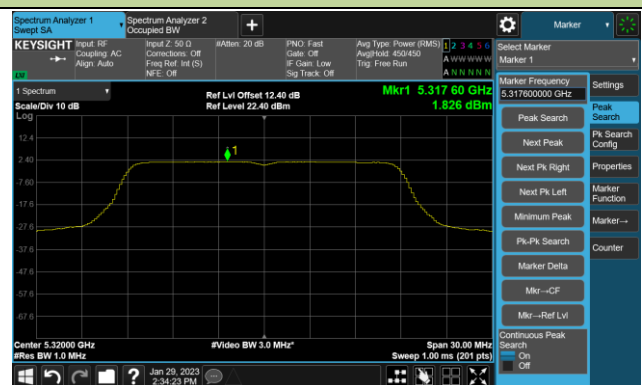

802.11a Power Spectral Density- Ant 0

Channel 140 (5700MHz)

Channel 144(5720MHz)

Channel 149 (5745MHz)

Channel 157 (5785MHz)

Channel 165 (5825MHz)

802.11ac-VHT20 Power Spectral Density- Ant 0

Channel 36 (5180MHz)

Channel 44 (5220MHz)

Channel 48 (5240MHz)

Channel 52 (5260MHz)

Channel 60 (5300MHz)

Channel 64 (5320MHz)

Channel 100 (5500MHz)

Channel 116 (5580MHz)

802.11ac-VHT20 Power Spectral Density- Ant 0

Channel 140 (5700MHz)

Channel 144(5720MHz)

Channel 149 (5745MHz)

Channel 157 (5785MHz)

Channel 165 (5825MHz)

802.11ac-VHT40 Power Spectral Density- Ant 0

Channel 38 (5190MHz)

Channel 46 (5230MHz)