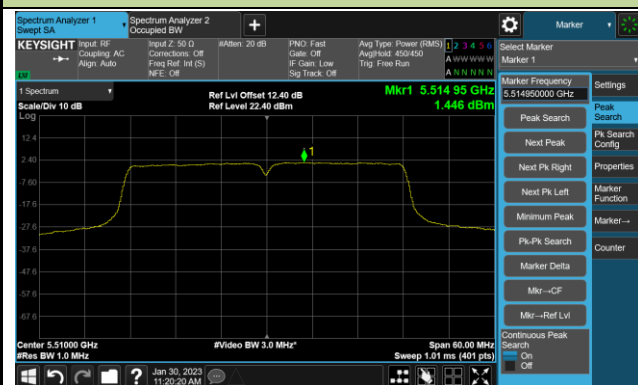

Channel 140 (5700MHz)

Channel 144(5720MHz)

Channel 149 (5745MHz)

Channel 157 (5785MHz)

Channel 165 (5825MHz)

802.11ac-VHT40 Power Spectral Density- Ant 0

Channel 38 (5190MHz)

Channel 46 (5230MHz)

Channel 54 (5270MHz)

Channel 62 (5310MHz)

Channel 102 (5510MHz)

Channel 110 (5550MHz)

Channel 134 (5670MHz)

Channel 142(5710MHz)

802.11ac-VHT40 Power Spectral Density- Ant 0

Channel 151 (5755MHz)