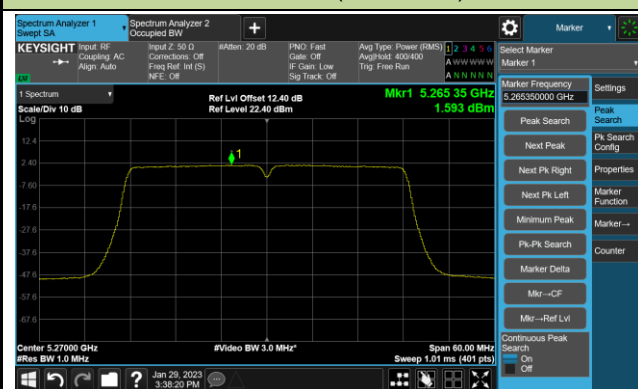

Channel 140 (5700MHz)

Channel 144(5720MHz)

Channel 149 (5745MHz)

Channel 157 (5785MHz)

Channel 165 (5825MHz)

802.11ac-VHT40 Power Spectral Density- Ant 0

Channel 38 (5190MHz)

Channel 46 (5230MHz)

Channel 54 (5270MHz)

Channel 62 (5310MHz)

Channel 102 (5510MHz)

Channel 110 (5550MHz)

Channel 134 (5670MHz)

Channel 142(5710MHz)

802.11ac-VHT40 Power Spectral Density- Ant 0

Channel 151 (5755MHz)