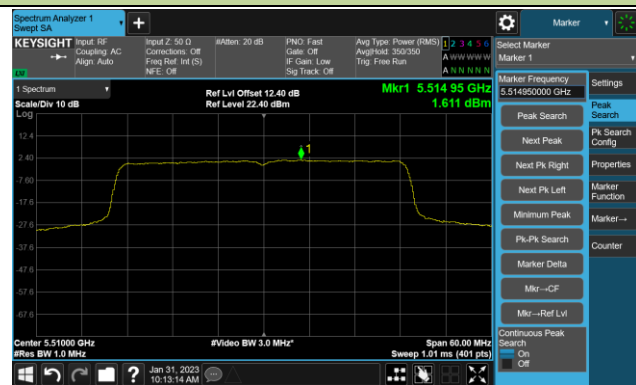

Channel 157 (5785MHz)

Channel 165 (5825MHz)

802.11ax-HE40 Power Spectral Density- Ant 0

Channel 38 (5190MHz)

Channel 46 (5230MHz)

Channel 54 (5270MHz)

Channel 62 (5310MHz)

Channel 102 (5510MHz)

Channel 110 (5550MHz)

Channel 134 (5670MHz)

Channel 142(5710MHz)

802.11ax-HE80 Power Spectral Density- Ant 0

Channel 42 (5210MHz)

Channel 58 (5290MHz)

Channel 106 (5530MHz)

Channel 122 (5610MHz)