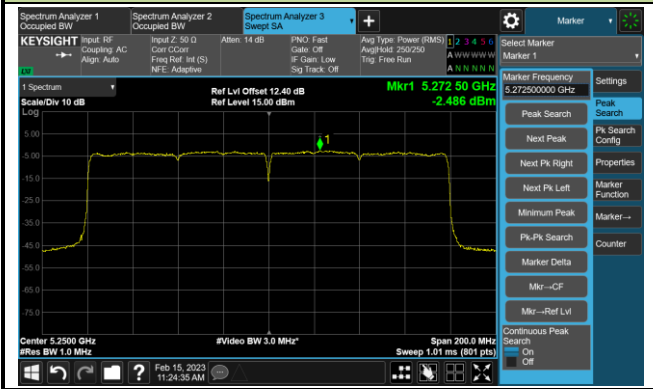

Channel 110 (5550MHz)

Channel 134 (5670MHz)

Channel 142(5710MHz)

802.11ax-HE80 Power Spectral Density- Ant 0

Channel 42 (5210MHz)

Channel 58 (5290MHz)

Channel 106 (5530MHz)

Channel 122 (5610MHz)

Channel 138 (5690MHz)

Channel 155 (5775MHz)

802.11ax-HE160 Power Spectral Density- Ant 0

Channel 50 (5250MHz)

Channel 114 (5570MHz)

802.11be-EHT20 Power Spectral Density- Ant 0

Channel 36 (5180MHz)

Channel 44 (5220MHz)