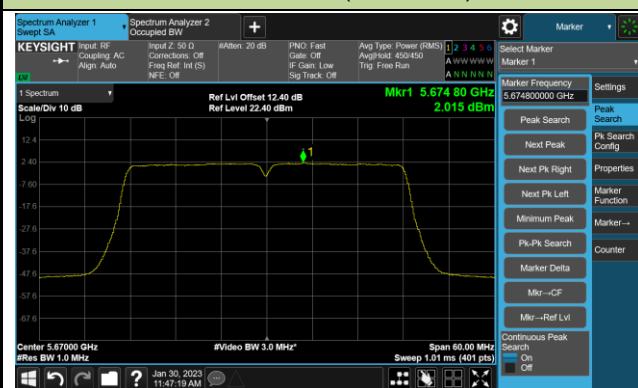

Channel 54 (5270MHz)

Channel 62 (5310MHz)

Channel 102 (5510MHz)

Channel 110 (5550MHz)

Channel 134 (5670MHz)

Channel 142(5710MHz)

802.11ac-VHT40 Power Spectral Density- Ant 0

Channel 151 (5755MHz)

Channel 159 (5795MHz)

802.11ac-VHT80 Power Spectral Density- Ant 0

Channel 42 (5210MHz)

Channel 58 (5290MHz)

Channel 106 (5530MHz)

Channel 122 (5610MHz)

Channel 138 (5690MHz)

Channel 155 (5775MHz)