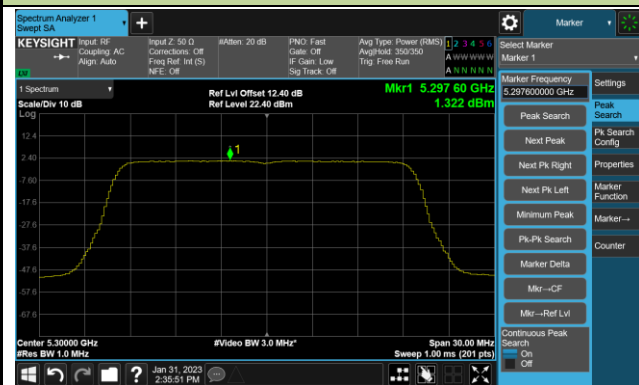

Channel 60 (5300MHz)