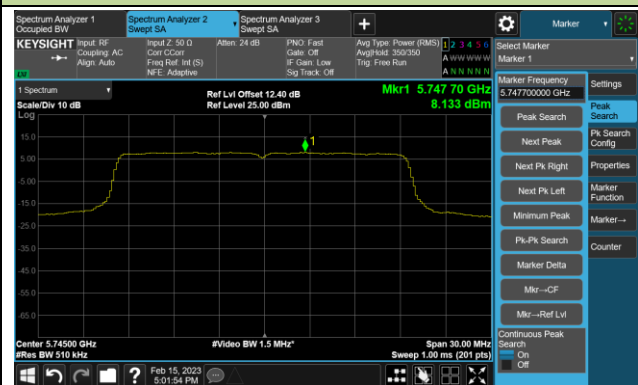

802.11ac-VHT160 Power Spectral Density- Ant 0

Channel 50 (5250MHz)

Channel 114 (5570MHz)

802.11ax-HE20 Power Spectral Density- Ant 0

Channel 36 (5180MHz)

Channel 44 (5220MHz)

Channel 48 (5240MHz)

Channel 52 (5260MHz)

Channel 60 (5300MHz)

Channel 64 (5320MHz)

Channel 100 (5500MHz)

Channel 116 (5580MHz)

802.11ax-HE20 Power Spectral Density- Ant 0

Channel 140 (5700MHz)

Channel 144(5720MHz)

Channel 149 (5745MHz)

Channel 157 (5785MHz)

Channel 165 (5825MHz)

802.11ax-HE40 Power Spectral Density- Ant 0

Channel 38 (5190MHz)

Channel 46 (5230MHz)

Channel 54 (5270MHz)

Channel 62 (5310MHz)

Channel 102 (5510MHz)