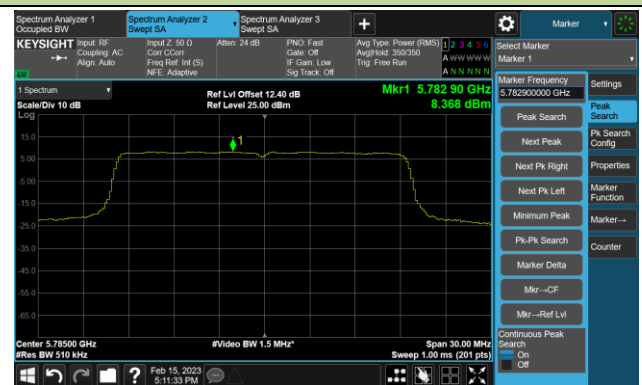

Channel 157 (5785MHz)