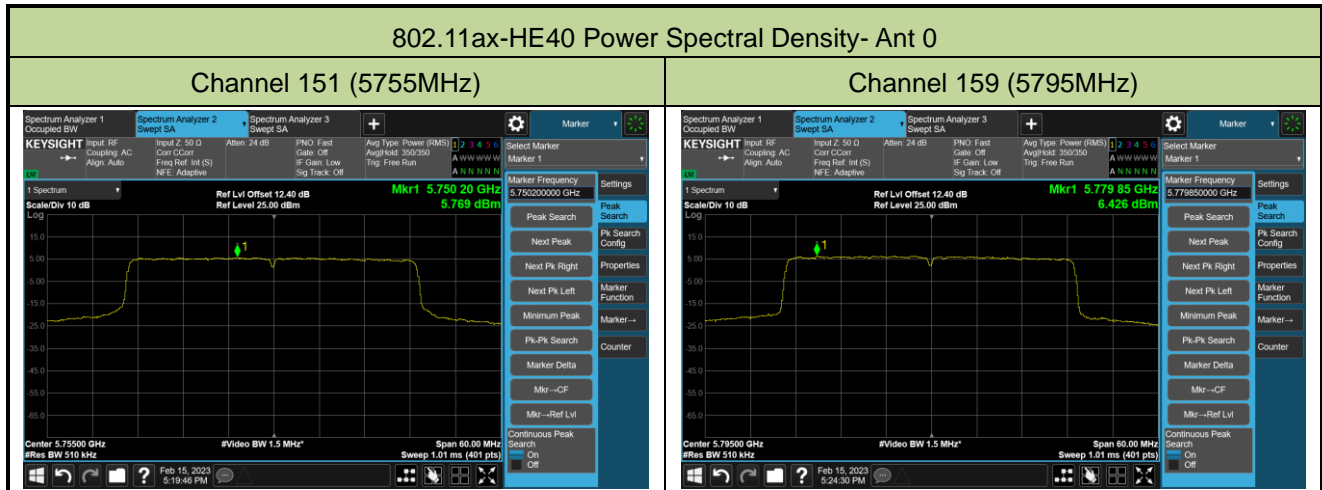

Channel 110 (5550MHz)

Channel 134 (5670MHz)

Channel 142(5710MHz)

802.11ax-HE80 Power Spectral Density- Ant 0

Channel 42 (5210MHz)

Channel 58 (5290MHz)

Channel 106 (5530MHz)

Channel 122 (5610MHz)

Channel 138 (5690MHz)

Channel 155 (5775MHz)

802.11ax-HE160 Power Spectral Density- Ant 0

Channel 50 (5250MHz)

Channel 114 (5570MHz)

802.11be-EHT20 Power Spectral Density- Ant 0

Channel 36 (5180MHz)

Channel 44 (5220MHz)