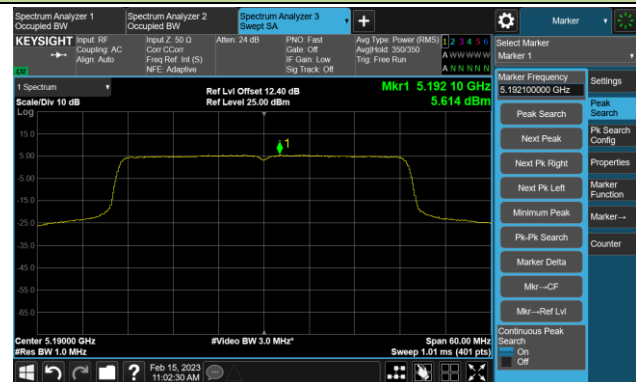

Channel 157 (5785MHz)

Channel 165 (5825MHz)

802.11ax-HE40 Power Spectral Density- Ant 0

Channel 38 (5190MHz)

Channel 46 (5230MHz)

Channel 54 (5270MHz)

Channel 62 (5310MHz)

Channel 102 (5510MHz)

Channel 110 (5550MHz)

Channel 134 (5670MHz)

Channel 142(5710MHz)

802.11ax-HE80 Power Spectral Density- Ant 0

Channel 42 (5210MHz)

Channel 58 (5290MHz)

Channel 106 (5530MHz)

Channel 122 (5610MHz)