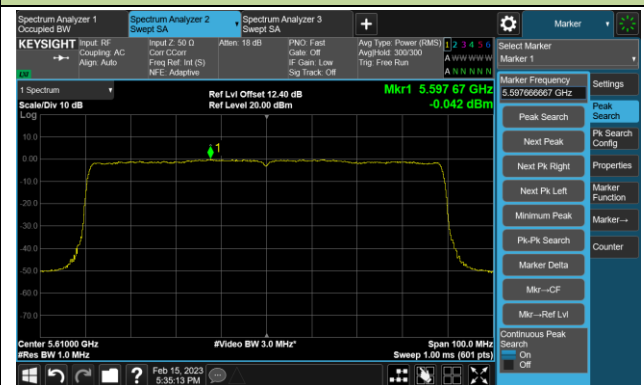

Channel 110 (5550MHz)

Channel 134 (5670MHz)

Channel 142(5710MHz)

802.11ax-HE80 Power Spectral Density- Ant 0

Channel 42 (5210MHz)

Channel 58 (5290MHz)

Channel 106 (5530MHz)

Channel 122 (5610MHz)