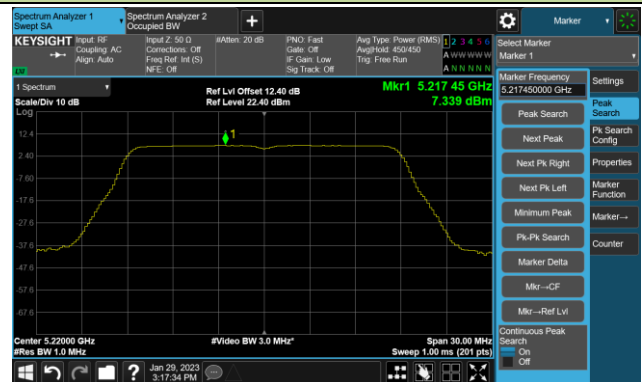

802.11a Power Spectral Density- Ant 0

Channel 140 (5700MHz)

Channel 144(5720MHz)

Channel 149 (5745MHz)

Channel 157 (5785MHz)

Channel 165 (5825MHz)

802.11ac-VHT20 Power Spectral Density- Ant 0

Channel 36 (5180MHz)

Channel 44 (5220MHz)

Channel 48 (5240MHz)

Channel 52 (5260MHz)

Channel 60 (5300MHz)

Channel 64 (5320MHz)

Channel 100 (5500MHz)

Channel 116 (5580MHz)

802.11ac-VHT20 Power Spectral Density- Ant 0