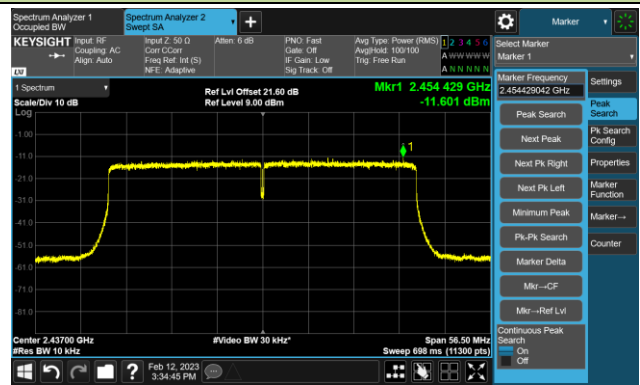

Channel 06 (2437MHz)