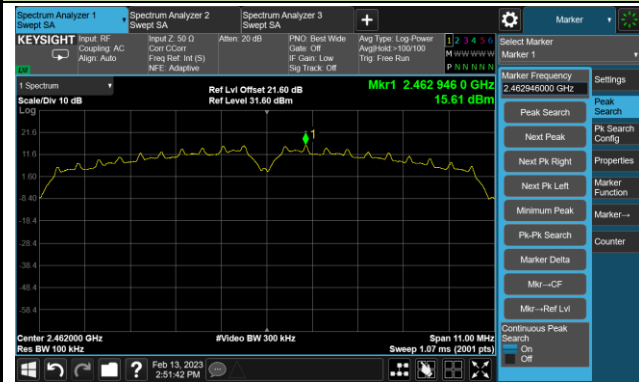

802.11b Out-of-Band Emissions – Ant 0

Channel 11 (2462MHz)

Reference Level