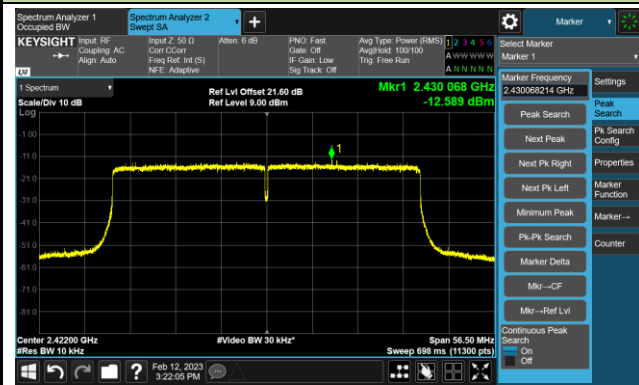

802.11ax-HE40 - AVGPSD - Ant 2

Channel 03 (2422MHz)