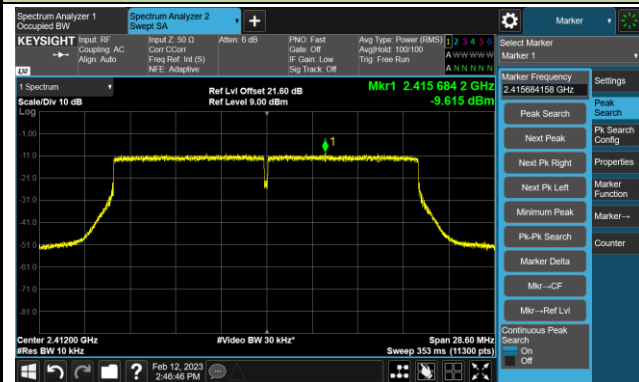

## 802.11n-HT40 - AVGPSD - Ant 2

Channel 03 (2422MHz)

Channel 06 (2437MHz)

Channel 09 (2452MHz)

802.11ax-HE20 - AVGPSD - Ant 2

Channel 01 (2412MHz)

Channel 06 (2437MHz)

Channel 11 (2462MHz)