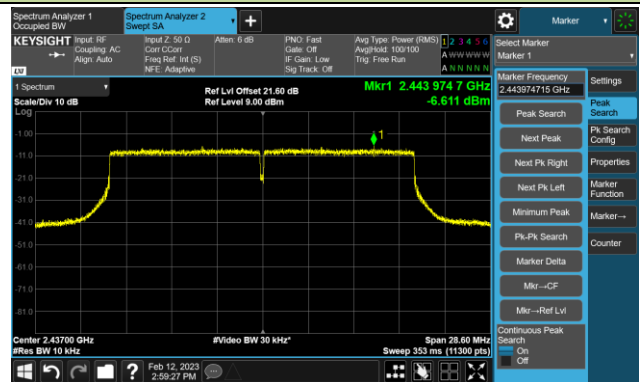

## 802.11n-HT40 - AVGPSD - Ant 2

Channel 03 (2422MHz)

Channel 06 (2437MHz)

Channel 09 (2452MHz)

802.11ax-HE20 - AVGPSD - Ant 2

Channel 01 (2412MHz)

Channel 06 (2437MHz)

Channel 11 (2462MHz)