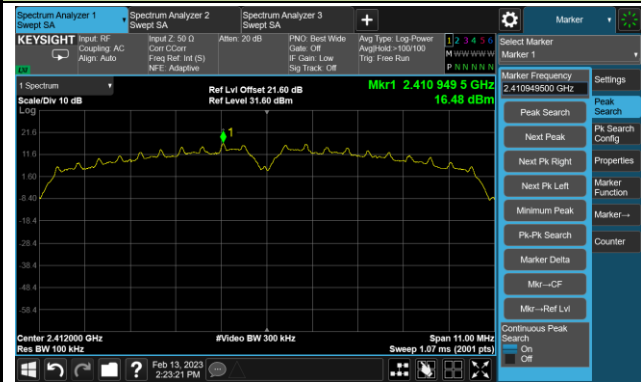

802.11b Out-of-Band Emissions – Ant 0

Channel 01 (2412MHz)

Reference Level