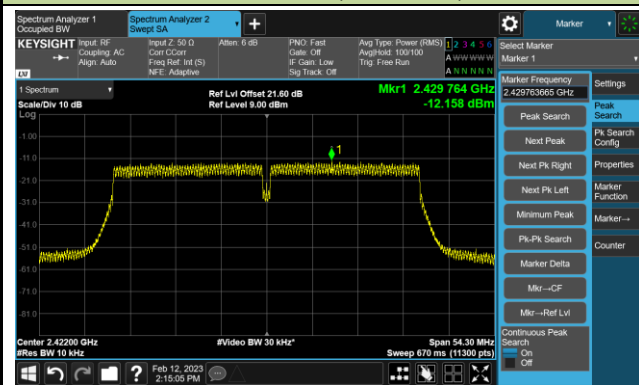

802.11n-HT40 - AVGPSD - Ant 3

Channel 03 (2422MHz)