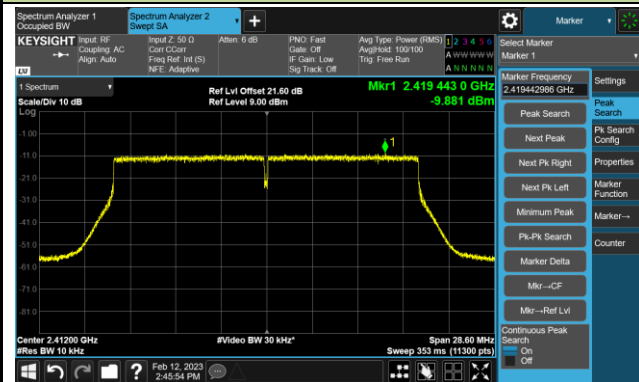

## 802.11n-HT40 - AVGPSD - Ant 3

Channel 03 (2422MHz)

Channel 06 (2437MHz)

Channel 09 (2452MHz)

802.11ax-HE20 - AVGPSD - Ant 3

Channel 01 (2412MHz)

Channel 06 (2437MHz)

Channel 11 (2462MHz)