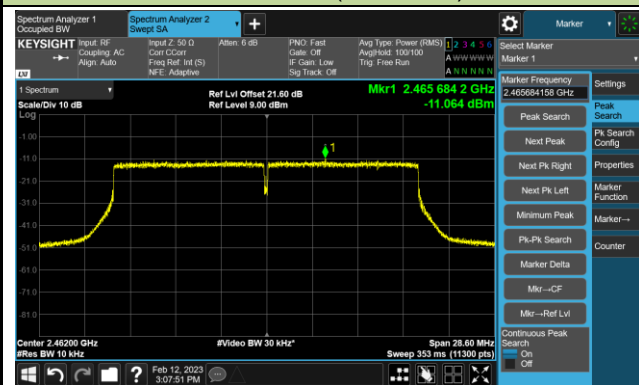

## 802.11n-HT40 - AVGPSD - Ant 2

Channel 03 (2422MHz)

Channel 06 (2437MHz)

Channel 09 (2452MHz)

802.11ax-HE20 - AVGPSD - Ant 2

Channel 01 (2412MHz)

Channel 06 (2437MHz)

Channel 11 (2462MHz)