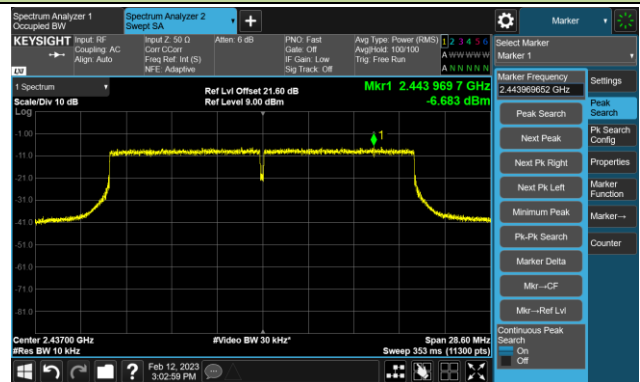

## 802.11n-HT40 - AVGPSD - Ant 3

Channel 03 (2422MHz)

Channel 06 (2437MHz)

Channel 09 (2452MHz)

802.11ax-HE20 - AVGPSD - Ant 3

Channel 01 (2412MHz)

Channel 06 (2437MHz)

Channel 11 (2462MHz)