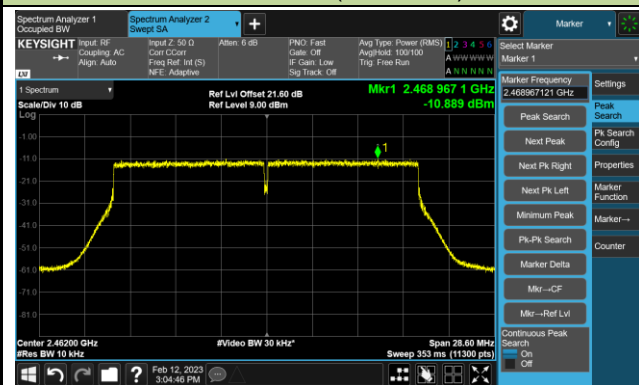

## 802.11n-HT40 - AVGPSD - Ant 3

Channel 03 (2422MHz)

Channel 06 (2437MHz)

Channel 09 (2452MHz)

802.11ax-HE20 - AVGPSD - Ant 3

Channel 01 (2412MHz)

Channel 06 (2437MHz)

Channel 11 (2462MHz)