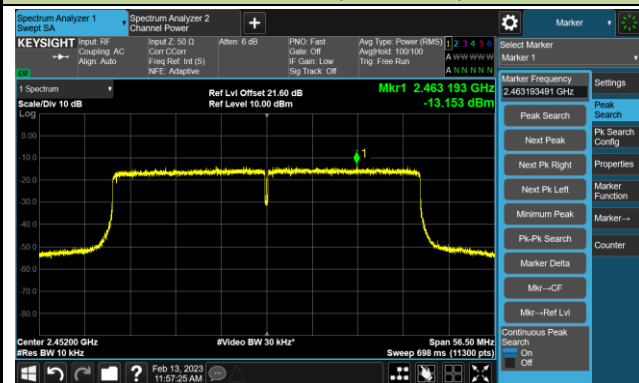

802.11be-EHT40 - AVGPSD - Ant 3

Channel 03 (2422MHz)

Channel 06 (2437MHz)

Channel 09 (2452MHz)

**A.5 Conducted Band Edge and Out-of-Band Emissions Test Result**

Test Site	WZ-SR5	Test Engineer	Jeff Yang
Test Date	2023-02-13 ~ 2023-02-14		