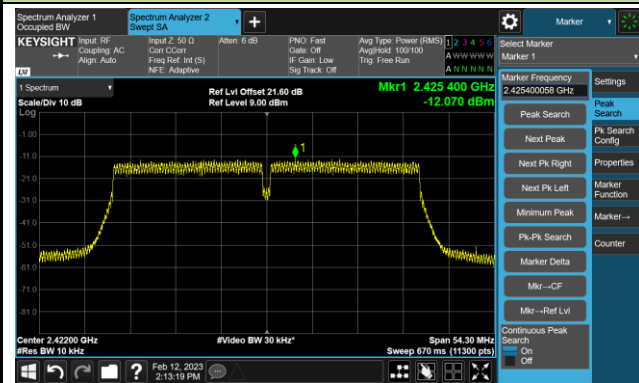

802.11n-HT40 - AVGPSD - Ant 2

Channel 03 (2422MHz)