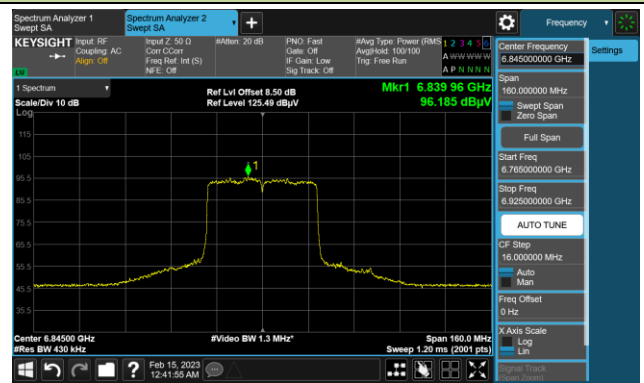

The Reference Level

The Mask Data

Channel 147 (6685MHz)

The Reference Level

The Mask Data

Channel 179 (6845MHz)

The Reference Level

The Mask Data

802.11ax-HE40 In-Band Emission (N_{SS}=4)

Channel 187 (6885MHz)

The Reference Level

The Mask Data

Channel 195 (6925MHz)

The Reference Level

The Mask Data

Channel 211 (7005MHz)