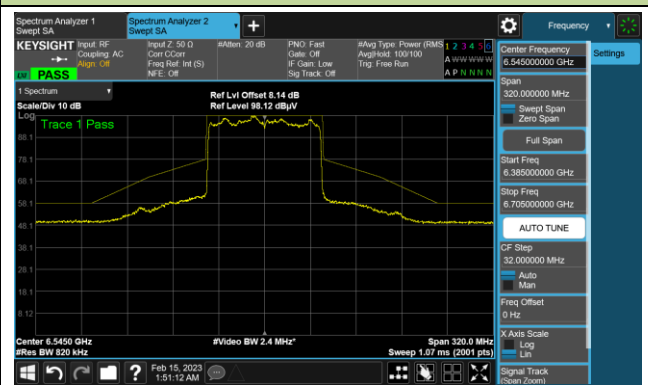

The Reference Level

The Mask Data

Channel 55 (6225MHz)

The Reference Level

The Mask Data

Channel 87 (6385MHz)

The Reference Level

The Mask Data

802.11ax-HE80 In-Band Emission (N_{SS}=4)

Channel 103 (6465MHz)

The Reference Level

The Mask Data

Channel 119 (6545MHz)

The Reference Level

The Mask Data

Channel 135 (6625MHz)

The Reference Level

The Mask Data

802.11ax-HE80 In-Band Emission (N_{SS}=4)

Channel 151 (6705MHz)

The Reference Level

The Mask Data

Channel 167 (6785MHz)

The Reference Level