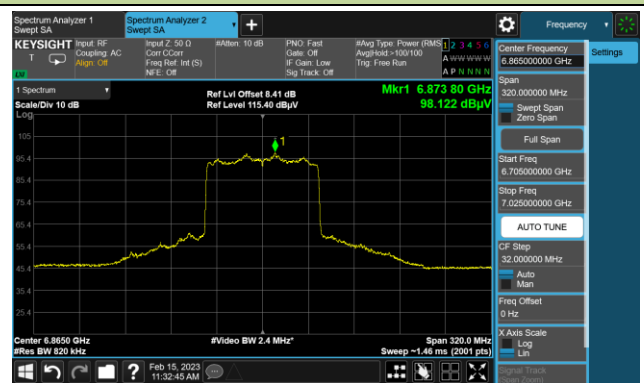

802.11ax-HE80 In-Band Emission (N_{SS}=4)

Channel 103 (6465MHz)

The Reference Level

The Mask Data

Channel 119 (6545MHz)

The Reference Level

The Mask Data

Channel 135 (6625MHz)

The Reference Level

The Mask Data

802.11ax-HE80 In-Band Emission (N_{SS}=4)

Channel 151 (6705MHz)

The Reference Level

The Mask Data

Channel 167 (6785MHz)

The Reference Level

The Mask Data

Channel 183 (6865MHz)

The Reference Level

The Mask Data

802.11ax-HE80 In-Band Emission (N_{SS}=4)

Channel 199 (6945MHz)

The Reference Level

The Mask Data