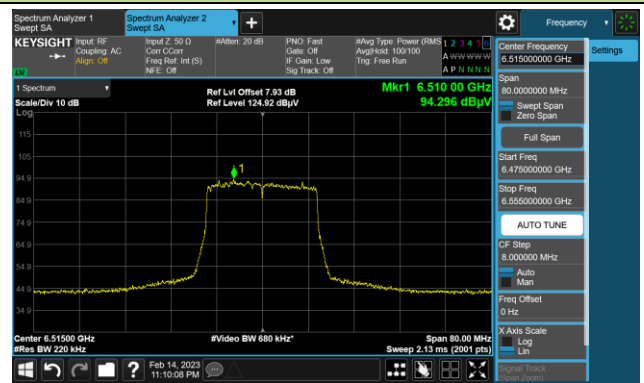

802.11ax-HE20 In-Band Emission (N_{SS}=4)

Channel 97 (6435MHz)

The Reference Level

The Mask Data

Channel 105 (6475MHz)

The Reference Level

The Mask Data

Channel 113 (6515MHz)

The Reference Level

The Mask Data

802.11ax-HE20 In-Band Emission (N_{SS}=4)

Channel 117 (6535MHz)

The Reference Level

The Mask Data

Channel 149 (6695MHz)

The Reference Level

The Mask Data

Channel 181 (6855MHz)

The Reference Level

The Mask Data

802.11ax-HE20 In-Band Emission (N_{SS}=4)

Channel 185 (6875MHz)

The Reference Level

The Mask Data