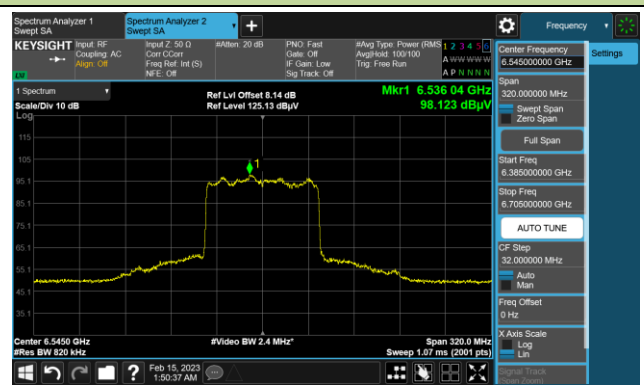

The Reference Level

The Mask Data

Channel 55 (6225MHz)

The Reference Level

The Mask Data

Channel 87 (6385MHz)

The Reference Level

The Mask Data

802.11ax-HE80 In-Band Emission (N_{SS}=4)

Channel 103 (6465MHz)

The Reference Level

The Mask Data

Channel 119 (6545MHz)

The Reference Level

The Mask Data

Channel 135 (6625MHz)

The Reference Level

The Mask Data

802.11ax-HE80 In-Band Emission (N_{SS}=4)

Channel 151 (6705MHz)

The Reference Level

The Mask Data

Channel 167 (6785MHz)

The Reference Level