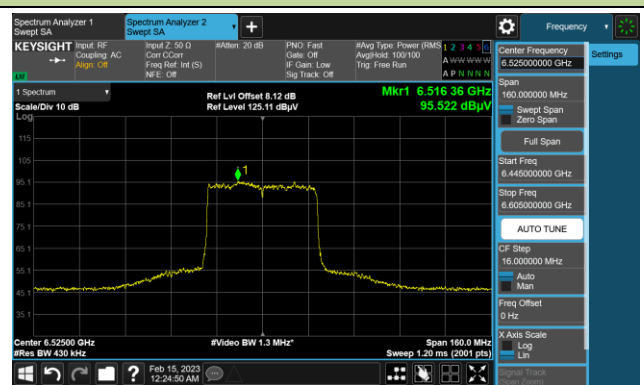

The Mask Data

Channel 91 (6405MHz)

The Reference Level

The Mask Data

802.11ax-HE40 In-Band Emission (N_{SS}=4)

Channel 99 (6445MHz)

The Reference Level

The Mask Data

Channel 107 (6485MHz)

The Reference Level

The Mask Data

Channel 115 (6525MHz)

The Reference Level

The Mask Data

802.11ax-HE40 In-Band Emission (N_{SS}=4)

Channel 123 (6565MHz)

The Reference Level

The Mask Data

Channel 147 (6685MHz)

The Reference Level

The Mask Data

Channel 179 (6845MHz)

The Reference Level

The Mask Data