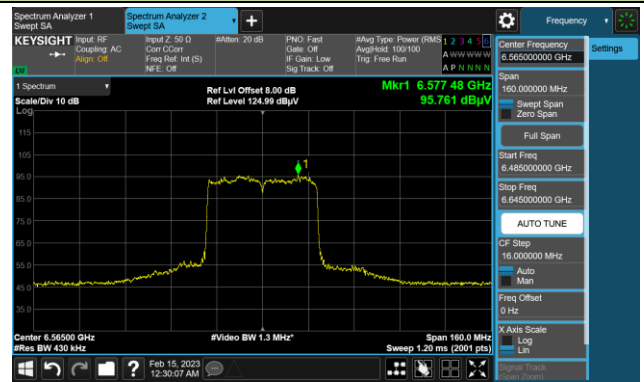

The Mask Data

Channel 91 (6405MHz)

The Reference Level

The Mask Data

802.11ax-HE40 In-Band Emission (N_{SS}=4)

Channel 99 (6445MHz)

The Reference Level

The Mask Data

Channel 107 (6485MHz)

The Reference Level

The Mask Data

Channel 115 (6525MHz)

The Reference Level

The Mask Data

802.11ax-HE40 In-Band Emission (N_{SS}=4)

Channel 123 (6565MHz)

The Reference Level

The Mask Data

Channel 147 (6685MHz)

The Reference Level

The Mask Data

Channel 179 (6845MHz)

The Reference Level

The Mask Data