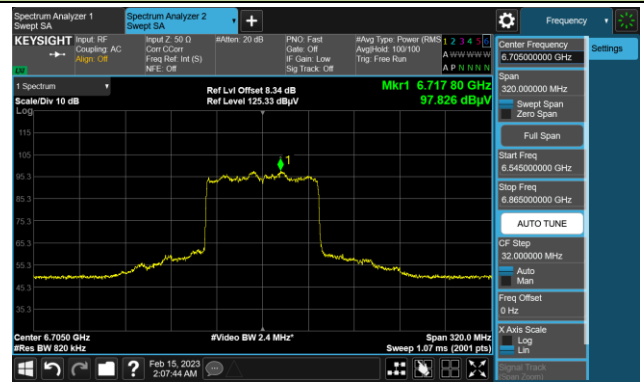

802.11ax-HE80 In-Band Emission (N_{SS}=4)

Channel 103 (6465MHz)

The Reference Level

The Mask Data

Channel 119 (6545MHz)

The Reference Level

The Mask Data

Channel 135 (6625MHz)

The Reference Level

The Mask Data

802.11ax-HE80 In-Band Emission (N_{SS}=4)

Channel 151 (6705MHz)

The Reference Level

The Mask Data

Channel 167 (6785MHz)

The Reference Level

The Mask Data

Channel 183 (6865MHz)

The Reference Level

The Mask Data

802.11ax-HE80 In-Band Emission (N_{SS}=4)

Channel 199 (6945MHz)

The Reference Level

The Mask Data