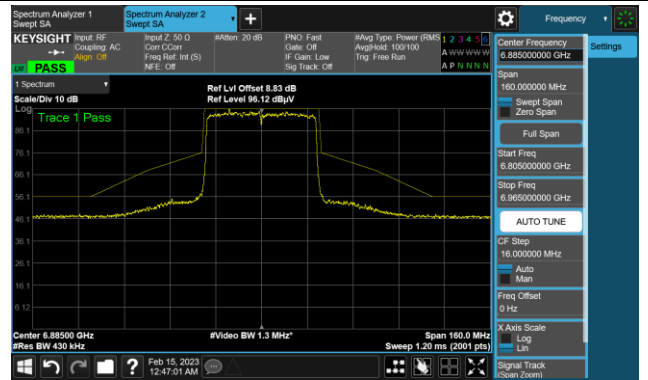

Channel 107 (6485MHz)

The Reference Level

The Mask Data

Channel 115 (6525MHz)

The Reference Level

The Mask Data

802.11ax-HE40 In-Band Emission (N_{SS}=4)

Channel 123 (6565MHz)

The Reference Level

The Mask Data

Channel 147 (6685MHz)

The Reference Level

The Mask Data

Channel 179 (6845MHz)

The Reference Level

The Mask Data

802.11ax-HE40 In-Band Emission (N_{SS}=4)

Channel 187 (6885MHz)

The Reference Level

The Mask Data

Channel 195 (6925MHz)

The Reference Level

The Mask Data

Channel 211 (7005MHz)

The Reference Level

The Mask Data

802.11ax-HE40 In-Band Emission (N_{SS}=4)

Channel 227 (7085MHz)

The Reference Level

The Mask Data

802.11ax-HE80 In-Band Emission (N_{SS}=4)

Channel 39 (6145MHz)