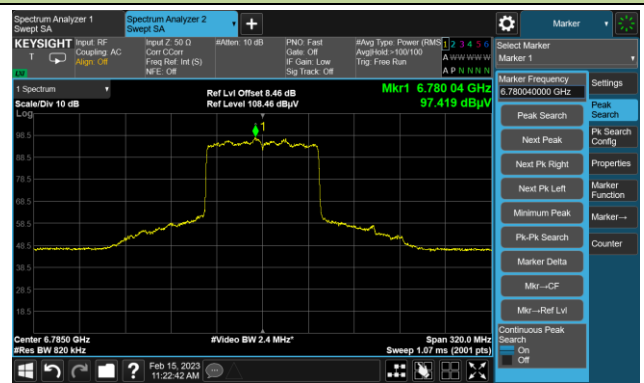

802.11ax-HE80 In-Band Emission (N_{SS}=4)

Channel 103 (6465MHz)

The Reference Level

The Mask Data

Channel 119 (6545MHz)

The Reference Level

The Mask Data

Channel 135 (6625MHz)

The Reference Level

The Mask Data

802.11ax-HE80 In-Band Emission (N_{SS}=4)

Channel 151 (6705MHz)

The Reference Level

The Mask Data

Channel 167 (6785MHz)

The Reference Level

The Mask Data

Channel 183 (6865MHz)

The Reference Level

The Mask Data

802.11ax-HE80 In-Band Emission (N_{SS}=4)

Channel 199 (6945MHz)

The Reference Level

The Mask Data