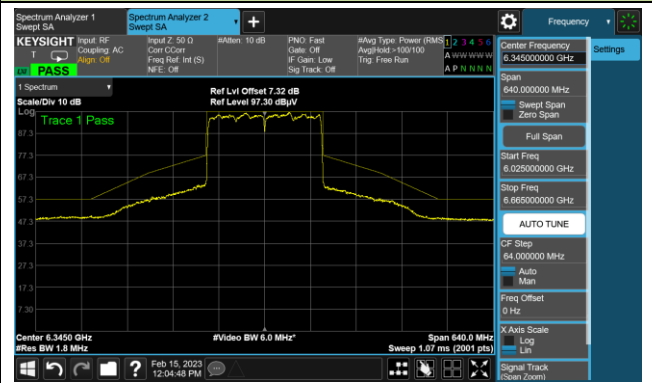

The Mask Data

Channel 183 (6865MHz)

The Reference Level

The Mask Data

802.11ax-HE80 In-Band Emission (N_{SS}=4)

Channel 199 (6945MHz)

The Reference Level

The Mask Data

Channel 215 (7025MHz)

The Reference Level

The Mask Data

802.11ax-HE160 In-Band Emission (N_{SS}=4)

Channel 47 (6185MHz)

The Reference Level

The Mask Data

Channel 79 (6345MHz)

The Reference Level

The Mask Data

Channel 111 (6505MHz)

The Reference Level

The Mask Data

802.11ax-HE160 In-Band Emission (N_{SS}=4)

Channel 143 (6665MHz)

The Reference Level

The Mask Data

Channel 175 (6825MHz)

The Reference Level

The Mask Data

Channel 207 (6985MHz)

The Reference Level

The Mask Data