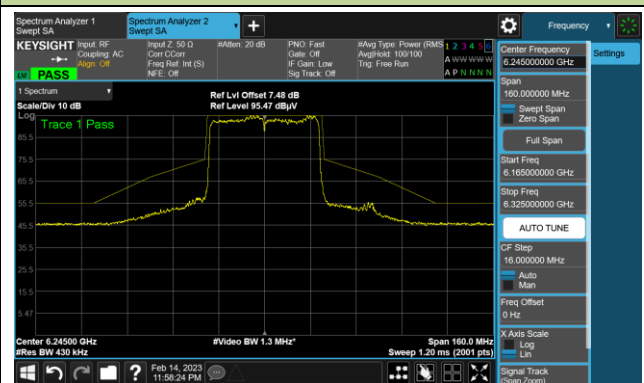

Channel 189 (6895MHz)

The Reference Level

The Mask Data

Channel 213 (7015MHz)

The Reference Level

The Mask Data

802.11ax-HE20 In-Band Emission (N_{SS}=4)

Channel 229 (7095MHz)

The Reference Level

The Mask Data

802.11ax-HE40 In-Band Emission (N_{SS}=4)

Channel 35 (6125MHz)

The Reference Level

The Mask Data

Channel 59 (6245MHz)

The Reference Level

The Mask Data

Channel 91 (6405MHz)

The Reference Level

The Mask Data

802.11ax-HE40 In-Band Emission (N_{SS}=4)

Channel 99 (6445MHz)

The Reference Level

The Mask Data