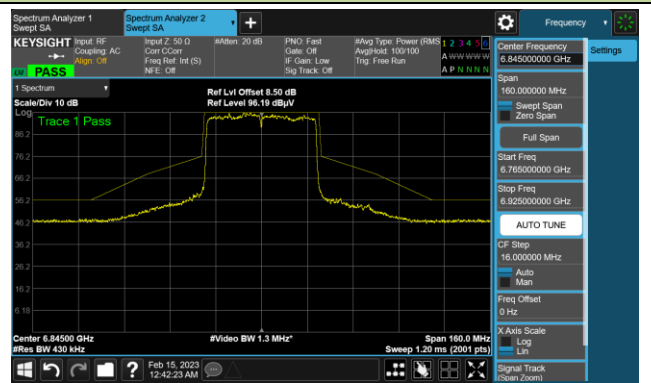

Channel 107 (6485MHz)

The Reference Level

The Mask Data

Channel 115 (6525MHz)

The Reference Level

The Mask Data

802.11ax-HE40 In-Band Emission (N_{SS}=4)

Channel 123 (6565MHz)

The Reference Level

The Mask Data

Channel 147 (6685MHz)

The Reference Level

The Mask Data

Channel 179 (6845MHz)

The Reference Level

The Mask Data

802.11ax-HE40 In-Band Emission (N_{SS}=4)

Channel 187 (6885MHz)

The Reference Level

The Mask Data

Channel 195 (6925MHz)

The Reference Level

The Mask Data

Channel 211 (7005MHz)