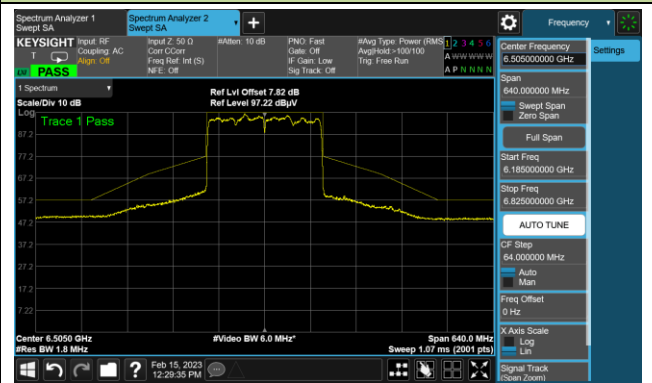

Channel 215 (7025MHz)

The Reference Level

The Mask Data

802.11ax-HE160 In-Band Emission (N_{SS}=4)

Channel 47 (6185MHz)

The Reference Level

The Mask Data

Channel 79 (6345MHz)

The Reference Level

The Mask Data

Channel 111 (6505MHz)

The Reference Level

The Mask Data

802.11ax-HE160 In-Band Emission (N_{SS}=4)

Channel 143 (6665MHz)

The Reference Level

The Mask Data

Channel 175 (6825MHz)

The Reference Level

The Mask Data

Channel 207 (6985MHz)

The Reference Level

The Mask Data