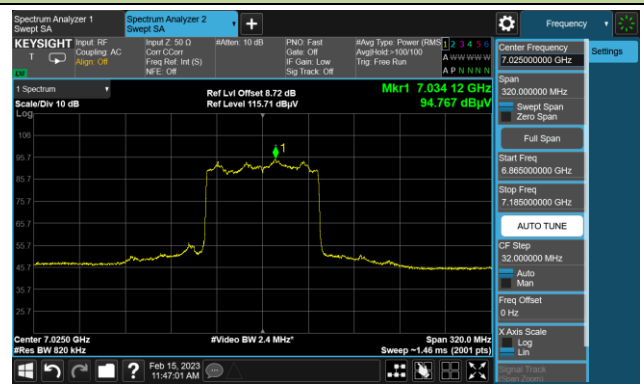

The Reference Level

The Mask Data

802.11ax-HE80 In-Band Emission (N_{SS}=4)

Channel 151 (6705MHz)

The Reference Level

The Mask Data

Channel 167 (6785MHz)

The Reference Level

The Mask Data

Channel 183 (6865MHz)

The Reference Level

The Mask Data

802.11ax-HE80 In-Band Emission (N_{SS}=4)

Channel 199 (6945MHz)

The Reference Level

The Mask Data

Channel 215 (7025MHz)

The Reference Level

The Mask Data

802.11ax-HE160 In-Band Emission (N_{SS}=4)

Channel 47 (6185MHz)

The Reference Level

The Mask Data

Channel 79 (6345MHz)