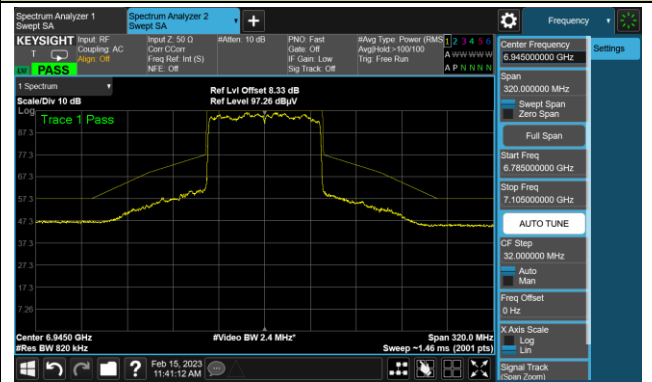

The Reference Level

The Mask Data

802.11ax-HE80 In-Band Emission (N_{SS}=4)

Channel 151 (6705MHz)

The Reference Level

The Mask Data

Channel 167 (6785MHz)

The Reference Level

The Mask Data

Channel 183 (6865MHz)

The Reference Level

The Mask Data

802.11ax-HE80 In-Band Emission (N_{SS}=4)

Channel 199 (6945MHz)

The Reference Level

The Mask Data

Channel 215 (7025MHz)

The Reference Level

The Mask Data

802.11ax-HE160 In-Band Emission (N_{SS}=4)

Channel 47 (6185MHz)

The Reference Level

The Mask Data

Channel 79 (6345MHz)