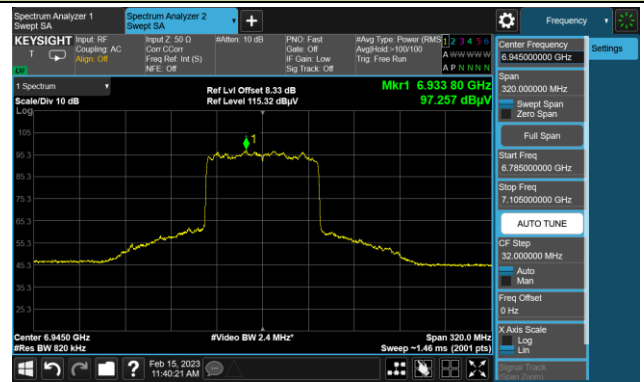

The Reference Level

The Mask Data

802.11ax-HE80 In-Band Emission (N_{SS}=4)

Channel 151 (6705MHz)

The Reference Level

The Mask Data

Channel 167 (6785MHz)

The Reference Level

The Mask Data

Channel 183 (6865MHz)

The Reference Level

The Mask Data

802.11ax-HE80 In-Band Emission (N_{SS}=4)

Channel 199 (6945MHz)

The Reference Level

The Mask Data

Channel 215 (7025MHz)

The Reference Level

The Mask Data

802.11ax-HE160 In-Band Emission (N_{SS}=4)

Channel 47 (6185MHz)

The Reference Level

The Mask Data

Channel 79 (6345MHz)