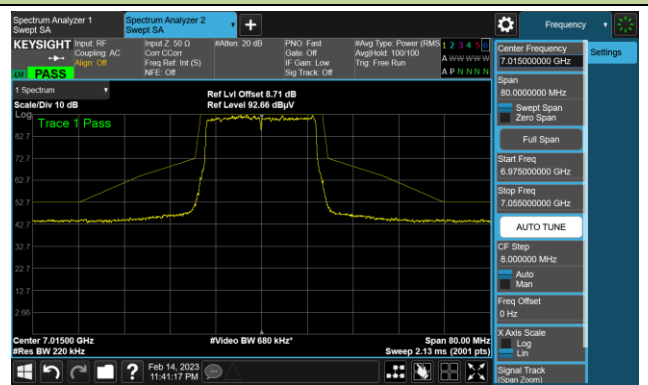

The Mask Data

Channel 181 (6855MHz)

The Reference Level

The Mask Data

802.11ax-HE20 In-Band Emission (N_{SS}=4)

Channel 185 (6875MHz)

The Reference Level

The Mask Data

Channel 189 (6895MHz)

The Reference Level

The Mask Data

Channel 213 (7015MHz)

The Reference Level

The Mask Data

802.11ax-HE20 In-Band Emission (N_{SS}=4)

Channel 229 (7095MHz)

The Reference Level

The Mask Data

802.11ax-HE40 In-Band Emission (N_{SS}=4)

Channel 35 (6125MHz)

The Reference Level

The Mask Data

Channel 59 (6245MHz)

The Reference Level

The Mask Data

Channel 91 (6405MHz)

The Reference Level

The Mask Data

802.11ax-HE40 In-Band Emission (N_{SS}=4)

Channel 99 (6445MHz)

The Reference Level

The Mask Data