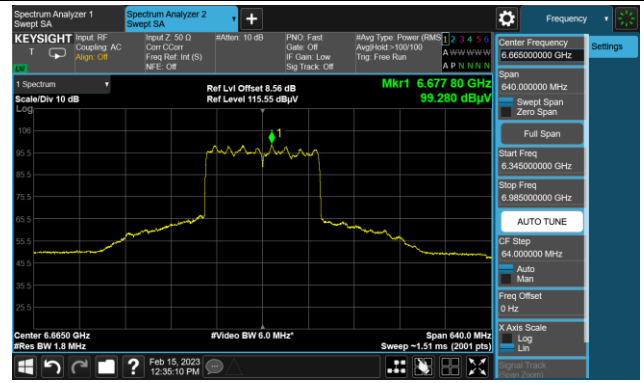

Channel 215 (7025MHz)

The Reference Level

The Mask Data

802.11ax-HE160 In-Band Emission (N_{SS}=4)

Channel 47 (6185MHz)

The Reference Level

The Mask Data

Channel 79 (6345MHz)

The Reference Level

The Mask Data

Channel 111 (6505MHz)

The Reference Level

The Mask Data

802.11ax-HE160 In-Band Emission (N_{SS}=4)

Channel 143 (6665MHz)

The Reference Level

The Mask Data

Channel 175 (6825MHz)

The Reference Level

The Mask Data

Channel 207 (6985MHz)

The Reference Level

The Mask Data