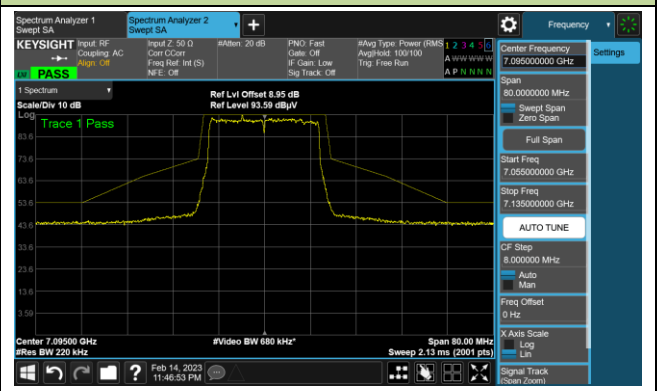

The Mask Data

Channel 181 (6855MHz)

The Reference Level

The Mask Data

802.11ax-HE20 In-Band Emission (N_{SS}=4)

Channel 185 (6875MHz)

The Reference Level

The Mask Data

Channel 189 (6895MHz)

The Reference Level

The Mask Data

Channel 213 (7015MHz)

The Reference Level

The Mask Data

802.11ax-HE20 In-Band Emission (N_{SS}=4)

Channel 229 (7095MHz)

The Reference Level

The Mask Data

802.11ax-HE40 In-Band Emission (N_{SS}=4)

Channel 35 (6125MHz)

The Reference Level

The Mask Data

Channel 59 (6245MHz)

The Reference Level