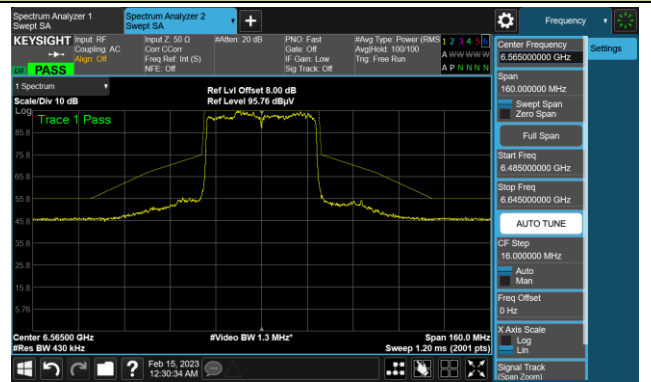

The Mask Data

Channel 91 (6405MHz)

The Reference Level

The Mask Data

802.11ax-HE40 In-Band Emission (N_{SS}=4)

Channel 99 (6445MHz)

The Reference Level

The Mask Data

Channel 107 (6485MHz)

The Reference Level

The Mask Data

Channel 115 (6525MHz)

The Reference Level

The Mask Data

802.11ax-HE40 In-Band Emission (N_{SS}=4)

Channel 123 (6565MHz)

The Reference Level

The Mask Data

Channel 147 (6685MHz)

The Reference Level

The Mask Data

Channel 179 (6845MHz)

The Reference Level

The Mask Data