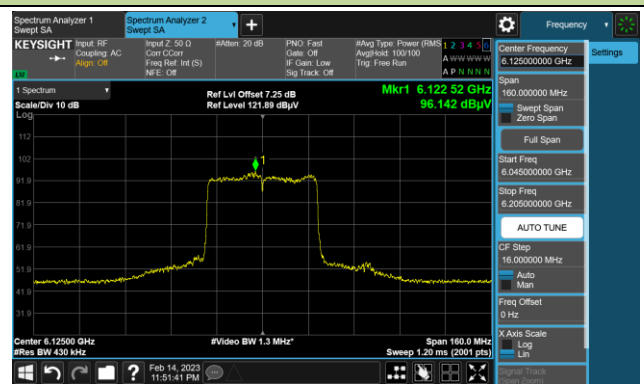

Channel 189 (6895MHz)

The Reference Level

The Mask Data

Channel 213 (7015MHz)

The Reference Level

The Mask Data

802.11ax-HE20 In-Band Emission (N_{SS}=4)

Channel 229 (7095MHz)

The Reference Level

The Mask Data

802.11ax-HE40 In-Band Emission (N_{SS}=4)

Channel 35 (6125MHz)

The Reference Level

The Mask Data

Channel 59 (6245MHz)

The Reference Level

The Mask Data

Channel 91 (6405MHz)

The Reference Level

The Mask Data

802.11ax-HE40 In-Band Emission (N_{SS}=4)

Channel 99 (6445MHz)

The Reference Level

The Mask Data