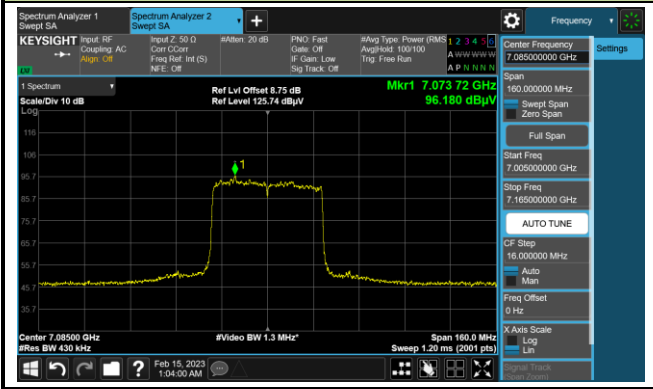

802.11ax-HE40 In-Band Emission (N_{SS}=4)

Channel 187 (6885MHz)

The Reference Level

The Mask Data

Channel 195 (6925MHz)

The Reference Level

The Mask Data

Channel 211 (7005MHz)

The Reference Level

The Mask Data

802.11ax-HE40 In-Band Emission (N_{SS}=4)

Channel 227 (7085MHz)

The Reference Level

The Mask Data

802.11ax-HE80 In-Band Emission (N_{SS}=4)

Channel 39 (6145MHz)

The Reference Level

The Mask Data

Channel 55 (6225MHz)

The Reference Level

The Mask Data

Channel 87 (6385MHz)

The Reference Level

The Mask Data