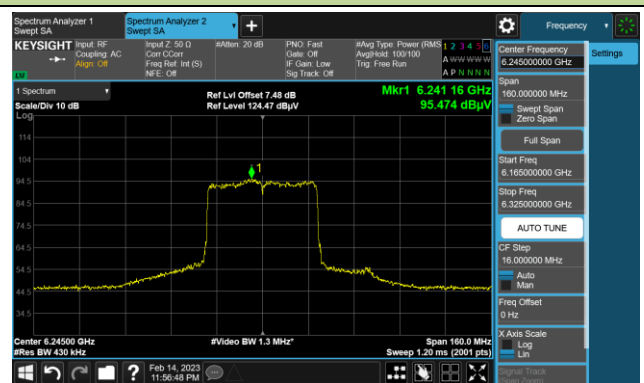

Channel 189 (6895MHz)

The Reference Level

The Mask Data

Channel 213 (7015MHz)

The Reference Level

The Mask Data

802.11ax-HE20 In-Band Emission (N_{SS}=4)

Channel 229 (7095MHz)

The Reference Level

The Mask Data

802.11ax-HE40 In-Band Emission (N_{SS}=4)

Channel 35 (6125MHz)

The Reference Level

The Mask Data

Channel 59 (6245MHz)

The Reference Level

The Mask Data

Channel 91 (6405MHz)

The Reference Level

The Mask Data

802.11ax-HE40 In-Band Emission (N_{SS}=4)

Channel 99 (6445MHz)

The Reference Level

The Mask Data