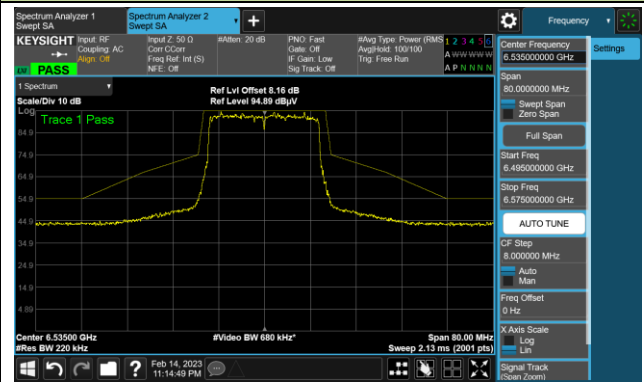

802.11ax-HE20 In-Band Emission (N_{SS}=4)

Channel 97 (6435MHz)

The Reference Level

The Mask Data

Channel 105 (6475MHz)

The Reference Level

The Mask Data

Channel 113 (6515MHz)

The Reference Level

The Mask Data

802.11ax-HE20 In-Band Emission (N_{SS}=4)

Channel 117 (6535MHz)

The Reference Level

The Mask Data

Channel 149 (6695MHz)

The Reference Level

The Mask Data

Channel 181 (6855MHz)

The Reference Level

The Mask Data

802.11ax-HE20 In-Band Emission (N_{SS}=4)

Channel 185 (6875MHz)

The Reference Level

The Mask Data

Channel 189 (6895MHz)

The Reference Level

The Mask Data

Channel 213 (7015MHz)

The Reference Level

The Mask Data

802.11ax-HE20 In-Band Emission (N_{SS}=4)

Channel 229 (7095MHz)