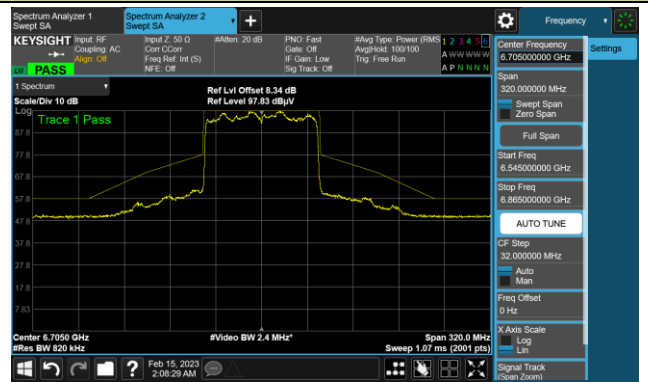

802.11ax-HE80 In-Band Emission (N_{SS}=4)

Channel 103 (6465MHz)

The Reference Level

The Mask Data

Channel 119 (6545MHz)

The Reference Level

The Mask Data

Channel 135 (6625MHz)

The Reference Level

The Mask Data

802.11ax-HE80 In-Band Emission (N_{SS}=4)

Channel 151 (6705MHz)

The Reference Level

The Mask Data

Channel 167 (6785MHz)

The Reference Level

The Mask Data

Channel 183 (6865MHz)

The Reference Level

The Mask Data

802.11ax-HE80 In-Band Emission (N_{SS}=4)

Channel 199 (6945MHz)

The Reference Level

The Mask Data