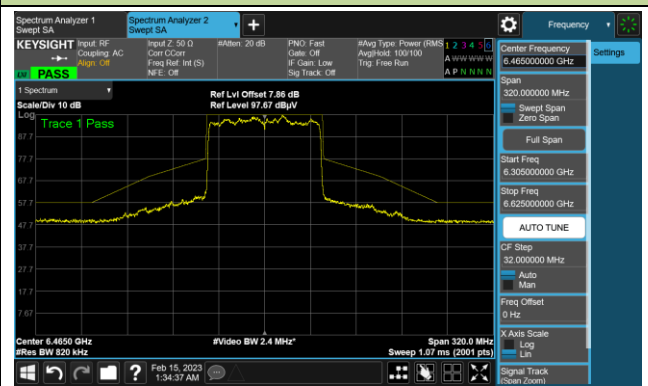

The Reference Level

The Mask Data

802.11ax-HE40 In-Band Emission (N_{SS}=4)

Channel 227 (7085MHz)

The Reference Level

The Mask Data

802.11ax-HE80 In-Band Emission (N_{SS}=4)

Channel 39 (6145MHz)

The Reference Level

The Mask Data

Channel 55 (6225MHz)

The Reference Level

The Mask Data

Channel 87 (6385MHz)

The Reference Level

The Mask Data

802.11ax-HE80 In-Band Emission (N_{SS}=4)

Channel 103 (6465MHz)

The Reference Level

The Mask Data

Channel 119 (6545MHz)

The Reference Level

The Mask Data

Channel 135 (6625MHz)