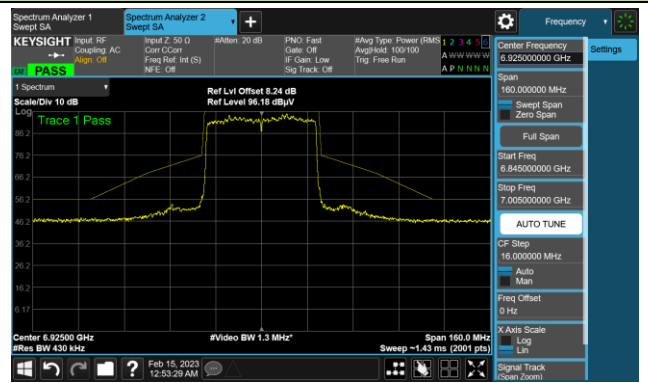

The Reference Level

The Mask Data

Channel 147 (6685MHz)

The Reference Level

The Mask Data

Channel 179 (6845MHz)

The Reference Level

The Mask Data

802.11ax-HE40 In-Band Emission (N_{SS}=4)

Channel 187 (6885MHz)

The Reference Level

The Mask Data

Channel 195 (6925MHz)

The Reference Level

The Mask Data

Channel 211 (7005MHz)

The Reference Level

The Mask Data

802.11ax-HE40 In-Band Emission (N_{SS}=4)

Channel 227 (7085MHz)

The Reference Level

The Mask Data

802.11ax-HE80 In-Band Emission (N_{SS}=4)

Channel 39 (6145MHz)

The Reference Level

The Mask Data

Channel 55 (6225MHz)

The Reference Level

The Mask Data

Channel 87 (6385MHz)

The Reference Level

The Mask Data