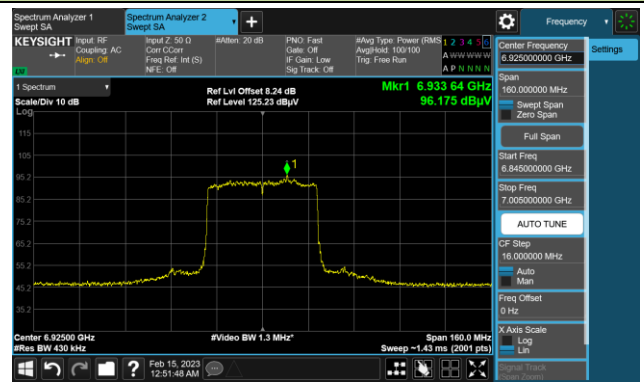

The Reference Level

The Mask Data

Channel 147 (6685MHz)

The Reference Level

The Mask Data

Channel 179 (6845MHz)

The Reference Level

The Mask Data

802.11ax-HE40 In-Band Emission (N_{SS}=4)

Channel 187 (6885MHz)

The Reference Level

The Mask Data

Channel 195 (6925MHz)

The Reference Level

The Mask Data

Channel 211 (7005MHz)

The Reference Level

The Mask Data

802.11ax-HE40 In-Band Emission (N_{SS}=4)

Channel 227 (7085MHz)

The Reference Level

The Mask Data

802.11ax-HE80 In-Band Emission (N_{SS}=4)

Channel 39 (6145MHz)