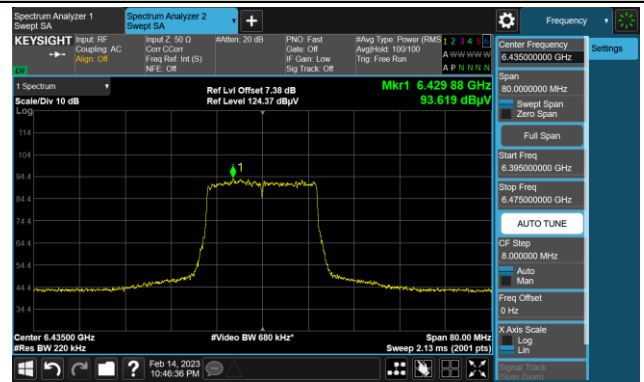

802.11ax-HE20 In-Band Emission (N_{SS}=4)

Channel 97 (6435MHz)

The Reference Level

The Mask Data

Channel 105 (6475MHz)

The Reference Level

The Mask Data

Channel 113 (6515MHz)

The Reference Level

The Mask Data

802.11ax-HE20 In-Band Emission (N_{SS}=4)

Channel 117 (6535MHz)

The Reference Level

The Mask Data

Channel 149 (6695MHz)

The Reference Level