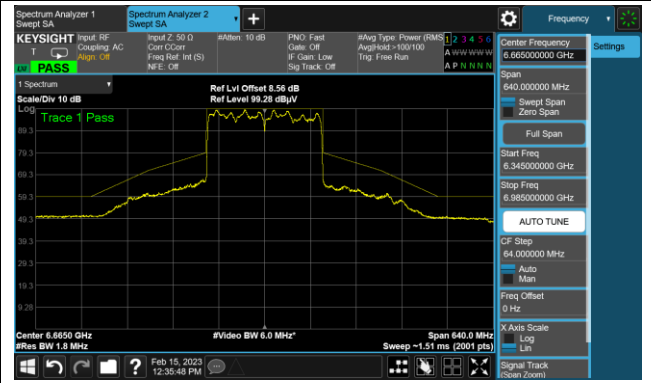

Channel 215 (7025MHz)

The Reference Level

The Mask Data

802.11ax-HE160 In-Band Emission (N_{SS}=4)

Channel 47 (6185MHz)

The Reference Level

The Mask Data

Channel 79 (6345MHz)

The Reference Level

The Mask Data

Channel 111 (6505MHz)

The Reference Level

The Mask Data

802.11ax-HE160 In-Band Emission (N_{SS}=4)

Channel 143 (6665MHz)

The Reference Level

The Mask Data

Channel 175 (6825MHz)

The Reference Level

The Mask Data

Channel 207 (6985MHz)

The Reference Level

The Mask Data