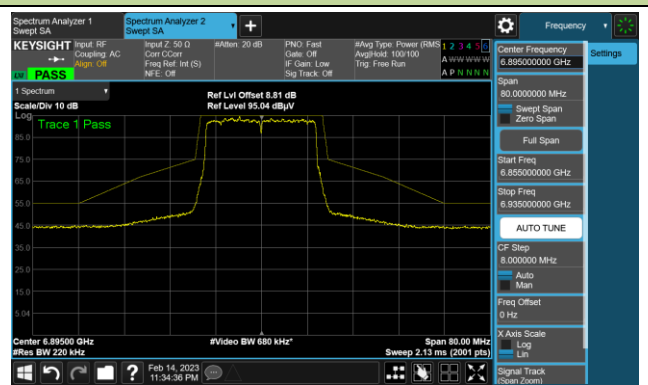

The Reference Level

The Mask Data

802.11ax-HE20 In-Band Emission (N_{SS}=4)

Channel 117 (6535MHz)

The Reference Level

The Mask Data

Channel 149 (6695MHz)

The Reference Level

The Mask Data

Channel 181 (6855MHz)

The Reference Level

The Mask Data

802.11ax-HE20 In-Band Emission (N_{SS}=4)

Channel 185 (6875MHz)

The Reference Level

The Mask Data

Channel 189 (6895MHz)

The Reference Level

The Mask Data

Channel 213 (7015MHz)

The Reference Level

The Mask Data

802.11ax-HE20 In-Band Emission (N_{SS}=4)

Channel 229 (7095MHz)