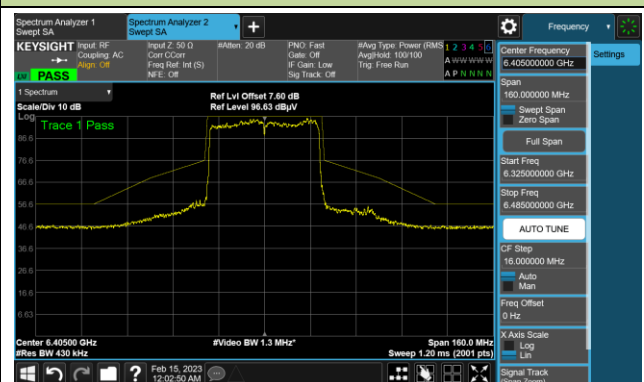

The Mask Data

Channel 91 (6405MHz)

The Reference Level

The Mask Data

802.11ax-HE40 In-Band Emission (N_{SS}=4)

Channel 99 (6445MHz)

The Reference Level

The Mask Data

Channel 107 (6485MHz)

The Reference Level

The Mask Data

Channel 115 (6525MHz)

The Reference Level

The Mask Data

802.11ax-HE40 In-Band Emission (N_{SS}=4)

Channel 123 (6565MHz)

The Reference Level

The Mask Data

Channel 147 (6685MHz)

The Reference Level

The Mask Data

Channel 179 (6845MHz)

The Reference Level

The Mask Data