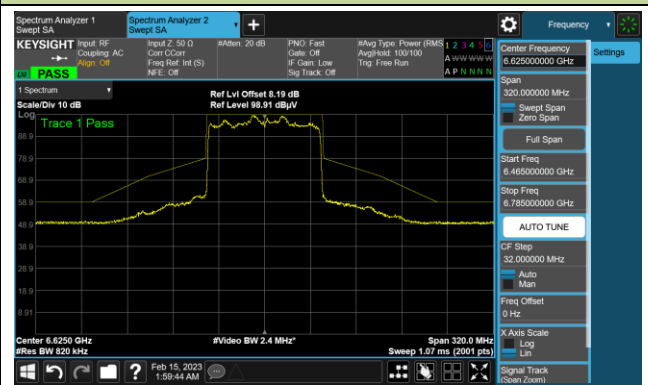

The Reference Level

The Mask Data

Channel 55 (6225MHz)

The Reference Level

The Mask Data

Channel 87 (6385MHz)

The Reference Level

The Mask Data

802.11ax-HE80 In-Band Emission (N_{SS}=4)

Channel 103 (6465MHz)

The Reference Level

The Mask Data

Channel 119 (6545MHz)

The Reference Level

The Mask Data

Channel 135 (6625MHz)

The Reference Level

The Mask Data

802.11ax-HE80 In-Band Emission (N_{SS}=4)

Channel 151 (6705MHz)

The Reference Level

The Mask Data

Channel 167 (6785MHz)

The Reference Level