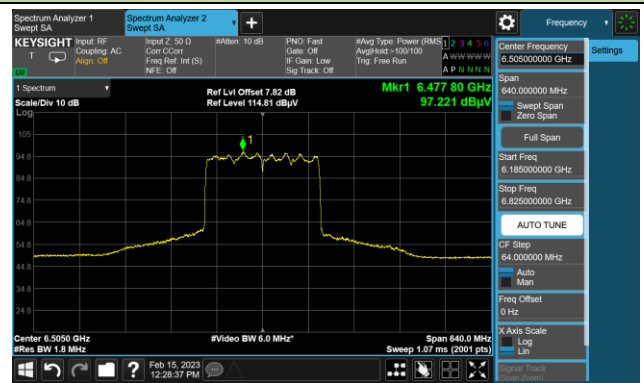

The Reference Level

The Mask Data

Channel 111 (6505MHz)

The Reference Level

The Mask Data

802.11ax-HE160 In-Band Emission (N_{SS}=4)

Channel 143 (6665MHz)

The Reference Level

The Mask Data

Channel 175 (6825MHz)

The Reference Level

The Mask Data

Channel 207 (6985MHz)

The Reference Level

The Mask Data