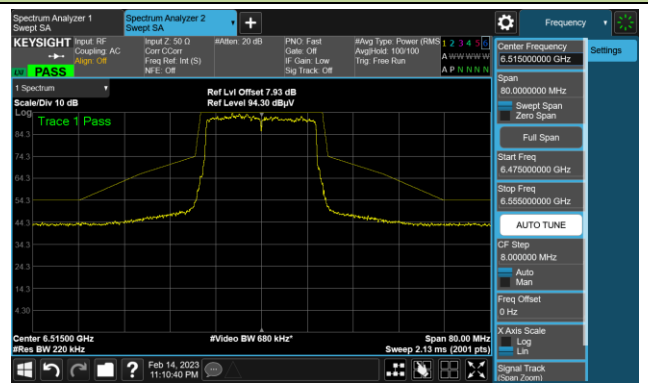

802.11ax-HE20 In-Band Emission (N_{SS}=4)

Channel 97 (6435MHz)

The Reference Level

The Mask Data

Channel 105 (6475MHz)

The Reference Level

The Mask Data

Channel 113 (6515MHz)

The Reference Level

The Mask Data

802.11ax-HE20 In-Band Emission (N_{SS}=4)

Channel 117 (6535MHz)

The Reference Level

The Mask Data

Channel 149 (6695MHz)

The Reference Level

The Mask Data

Channel 181 (6855MHz)

The Reference Level

The Mask Data

802.11ax-HE20 In-Band Emission (N_{SS}=4)

Channel 185 (6875MHz)

The Reference Level

The Mask Data