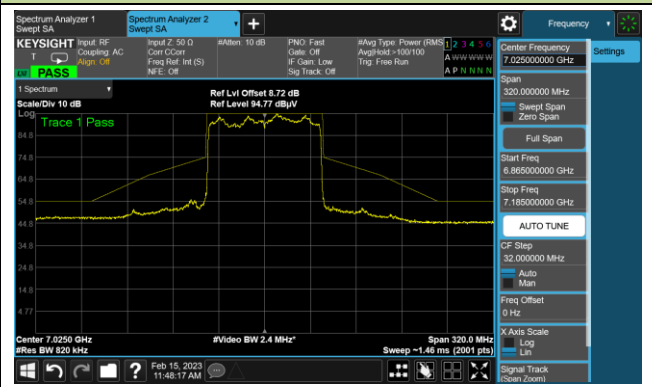

The Reference Level

The Mask Data

802.11ax-HE80 In-Band Emission (N_{SS}=4)

Channel 151 (6705MHz)

The Reference Level

The Mask Data

Channel 167 (6785MHz)

The Reference Level

The Mask Data

Channel 183 (6865MHz)

The Reference Level

The Mask Data

802.11ax-HE80 In-Band Emission (N_{SS}=4)

Channel 199 (6945MHz)

The Reference Level

The Mask Data

Channel 215 (7025MHz)

The Reference Level

The Mask Data

802.11ax-HE160 In-Band Emission (N_{SS}=4)

Channel 47 (6185MHz)

The Reference Level

The Mask Data

Channel 79 (6345MHz)