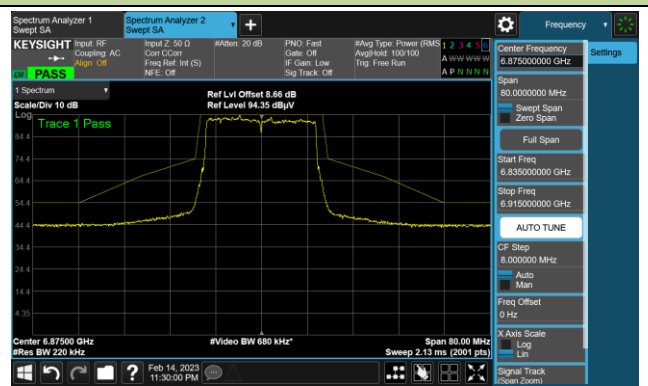

The Reference Level

The Mask Data

802.11ax-HE20 In-Band Emission (N_{SS}=4)

Channel 117 (6535MHz)

The Reference Level

The Mask Data

Channel 149 (6695MHz)

The Reference Level

The Mask Data

Channel 181 (6855MHz)

The Reference Level

The Mask Data

802.11ax-HE20 In-Band Emission (N_{SS}=4)

Channel 185 (6875MHz)

The Reference Level

The Mask Data

Channel 189 (6895MHz)

The Reference Level

The Mask Data

Channel 213 (7015MHz)

The Reference Level

The Mask Data

802.11ax-HE20 In-Band Emission (N_{SS}=4)

Channel 229 (7095MHz)