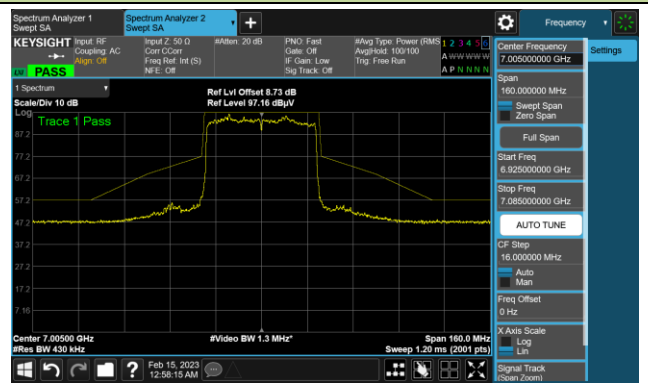

The Reference Level

The Mask Data

Channel 147 (6685MHz)

The Reference Level

The Mask Data

Channel 179 (6845MHz)

The Reference Level

The Mask Data

802.11ax-HE40 In-Band Emission (N_{SS}=4)

Channel 187 (6885MHz)

The Reference Level

The Mask Data

Channel 195 (6925MHz)

The Reference Level

The Mask Data

Channel 211 (7005MHz)

The Reference Level

The Mask Data

802.11ax-HE40 In-Band Emission (N_{SS}=4)

Channel 227 (7085MHz)

The Reference Level

The Mask Data

802.11ax-HE80 In-Band Emission (N_{SS}=4)

Channel 39 (6145MHz)

The Reference Level

The Mask Data

Channel 55 (6225MHz)

The Reference Level

The Mask Data

Channel 87 (6385MHz)

The Reference Level

The Mask Data