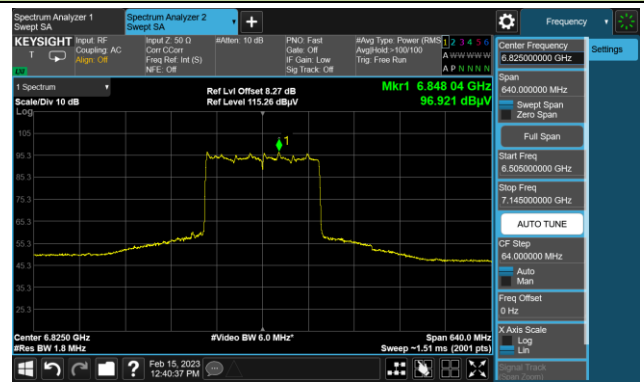

Channel 215 (7025MHz)

The Reference Level

The Mask Data

802.11ax-HE160 In-Band Emission (N_{SS}=4)

Channel 47 (6185MHz)

The Reference Level

The Mask Data

Channel 79 (6345MHz)

The Reference Level

The Mask Data

Channel 111 (6505MHz)

The Reference Level

The Mask Data

802.11ax-HE160 In-Band Emission (N_{SS}=4)

Channel 143 (6665MHz)

The Reference Level

The Mask Data

Channel 175 (6825MHz)

The Reference Level

The Mask Data

Channel 207 (6985MHz)

The Reference Level

The Mask Data