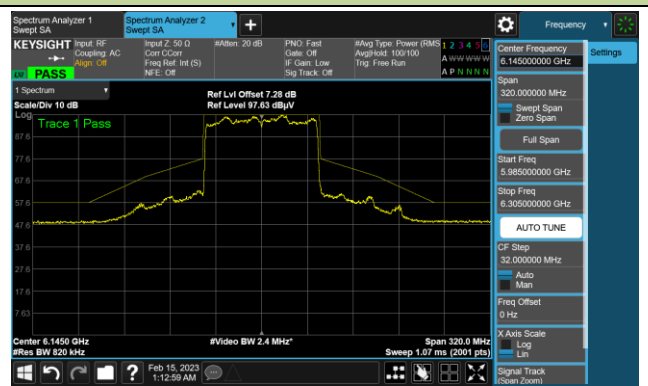

802.11ax-HE40 In-Band Emission (N_{SS}=4)

Channel 187 (6885MHz)

The Reference Level

The Mask Data

Channel 195 (6925MHz)

The Reference Level

The Mask Data

Channel 211 (7005MHz)

The Reference Level

The Mask Data

802.11ax-HE40 In-Band Emission (N_{SS}=4)

Channel 227 (7085MHz)

The Reference Level

The Mask Data

802.11ax-HE80 In-Band Emission (N_{SS}=4)

Channel 39 (6145MHz)

The Reference Level

The Mask Data

Channel 55 (6225MHz)

The Reference Level

The Mask Data

Channel 87 (6385MHz)

The Reference Level

The Mask Data