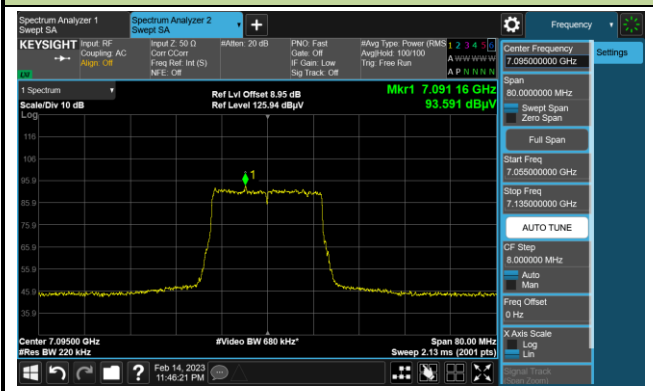

The Mask Data

Channel 181 (6855MHz)

The Reference Level

The Mask Data

802.11ax-HE20 In-Band Emission (N_{SS}=4)

Channel 185 (6875MHz)

The Reference Level

The Mask Data

Channel 189 (6895MHz)

The Reference Level

The Mask Data

Channel 213 (7015MHz)

The Reference Level

The Mask Data

802.11ax-HE20 In-Band Emission (N_{SS}=4)

Channel 229 (7095MHz)

The Reference Level

The Mask Data

802.11ax-HE40 In-Band Emission (N_{SS}=4)

Channel 35 (6125MHz)

The Reference Level

The Mask Data

Channel 59 (6245MHz)

The Reference Level