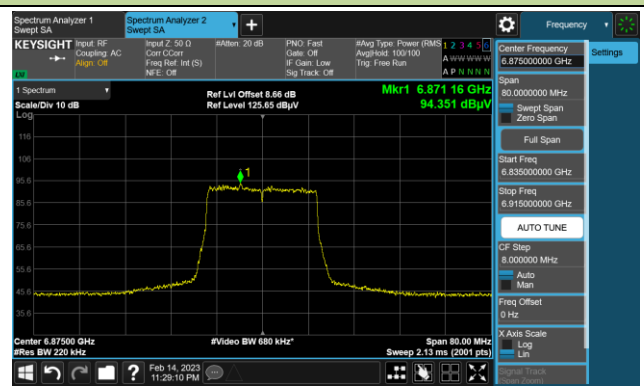

The Mask Data

Channel 181 (6855MHz)

The Reference Level

The Mask Data

802.11ax-HE20 In-Band Emission (N_{SS}=4)

Channel 185 (6875MHz)

The Reference Level

The Mask Data

Channel 189 (6895MHz)

The Reference Level

The Mask Data

Channel 213 (7015MHz)

The Reference Level

The Mask Data

802.11ax-HE20 In-Band Emission (N_{SS}=4)

Channel 229 (7095MHz)