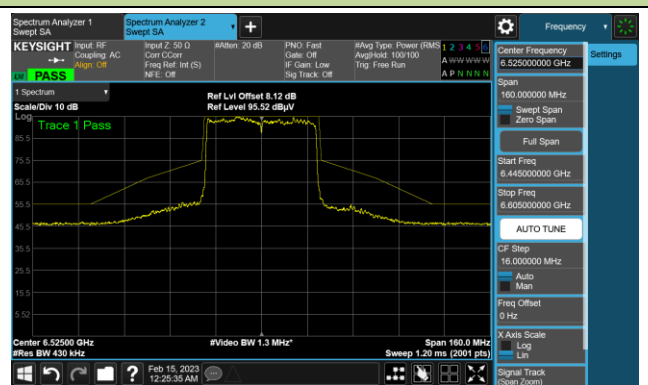

The Mask Data

Channel 91 (6405MHz)

The Reference Level

The Mask Data

802.11ax-HE40 In-Band Emission (N_{SS}=4)

Channel 99 (6445MHz)

The Reference Level

The Mask Data

Channel 107 (6485MHz)

The Reference Level

The Mask Data

Channel 115 (6525MHz)

The Reference Level

The Mask Data

802.11ax-HE40 In-Band Emission (N_{SS}=4)

Channel 123 (6565MHz)

The Reference Level

The Mask Data

Channel 147 (6685MHz)

The Reference Level

The Mask Data

Channel 179 (6845MHz)

The Reference Level

The Mask Data