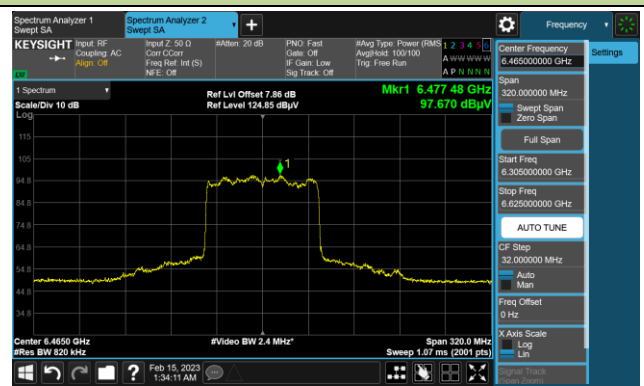

The Reference Level

The Mask Data

802.11ax-HE40 In-Band Emission (N_{SS}=4)

Channel 227 (7085MHz)

The Reference Level

The Mask Data

802.11ax-HE80 In-Band Emission (N_{SS}=4)

Channel 39 (6145MHz)

The Reference Level

The Mask Data

Channel 55 (6225MHz)

The Reference Level

The Mask Data

Channel 87 (6385MHz)

The Reference Level

The Mask Data

802.11ax-HE80 In-Band Emission (N_{SS}=4)

Channel 103 (6465MHz)

The Reference Level

The Mask Data

Channel 119 (6545MHz)

The Reference Level

The Mask Data

Channel 135 (6625MHz)