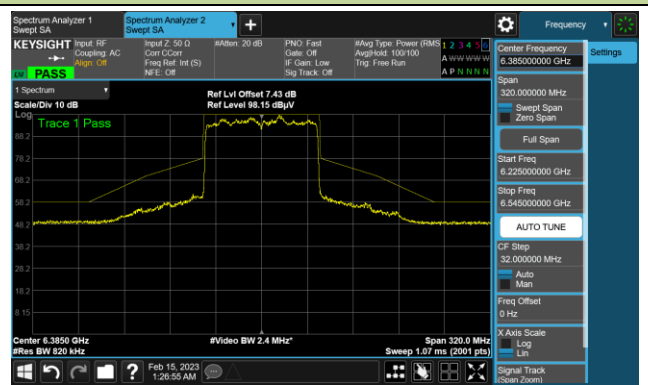

The Reference Level

The Mask Data

802.11ax-HE40 In-Band Emission (N_{SS}=4)

Channel 227 (7085MHz)

The Reference Level

The Mask Data

802.11ax-HE80 In-Band Emission (N_{SS}=4)

Channel 39 (6145MHz)

The Reference Level

The Mask Data

Channel 55 (6225MHz)

The Reference Level

The Mask Data

Channel 87 (6385MHz)

The Reference Level

The Mask Data

802.11ax-HE80 In-Band Emission (N_{SS}=4)

Channel 103 (6465MHz)

The Reference Level

The Mask Data

Channel 119 (6545MHz)

The Reference Level

The Mask Data

Channel 135 (6625MHz)