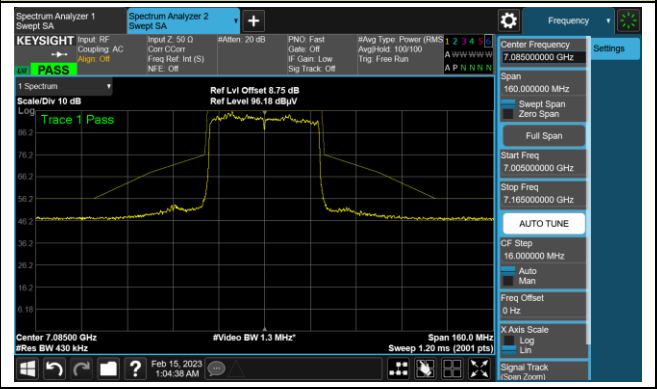

802.11ax-HE40 In-Band Emission (N_{SS}=4)

Channel 187 (6885MHz)

The Reference Level

The Mask Data

Channel 195 (6925MHz)

The Reference Level

The Mask Data

Channel 211 (7005MHz)

The Reference Level

The Mask Data

802.11ax-HE40 In-Band Emission (N_{SS}=4)

Channel 227 (7085MHz)

The Reference Level

The Mask Data

802.11ax-HE80 In-Band Emission (N_{SS}=4)

Channel 39 (6145MHz)

The Reference Level

The Mask Data

Channel 55 (6225MHz)

The Reference Level

The Mask Data

Channel 87 (6385MHz)

The Reference Level

The Mask Data