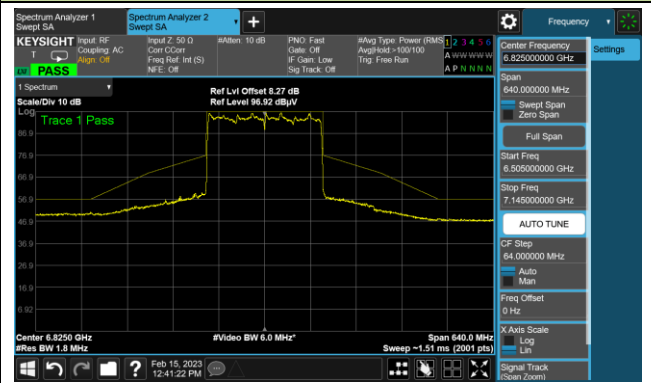

The Reference Level

The Mask Data

Channel 111 (6505MHz)

The Reference Level

The Mask Data

802.11ax-HE160 In-Band Emission (N_{SS}=4)

Channel 143 (6665MHz)

The Reference Level

The Mask Data

Channel 175 (6825MHz)

The Reference Level

The Mask Data

Channel 207 (6985MHz)

The Reference Level

The Mask Data