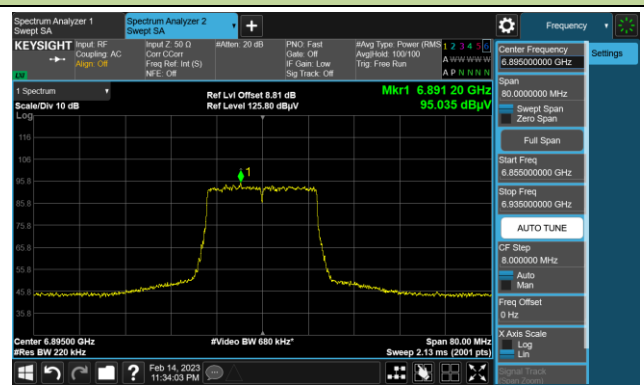

The Mask Data

Channel 181 (6855MHz)

The Reference Level

The Mask Data

802.11ax-HE20 In-Band Emission (N_{SS}=4)

Channel 185 (6875MHz)

The Reference Level

The Mask Data

Channel 189 (6895MHz)

The Reference Level

The Mask Data

Channel 213 (7015MHz)

The Reference Level

The Mask Data

802.11ax-HE20 In-Band Emission (N_{SS}=4)

Channel 229 (7095MHz)