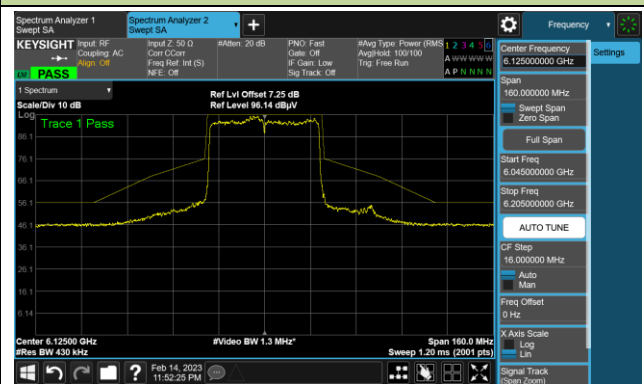

Channel 189 (6895MHz)

The Reference Level

The Mask Data

Channel 213 (7015MHz)

The Reference Level

The Mask Data

802.11ax-HE20 In-Band Emission (N_{SS}=4)

Channel 229 (7095MHz)

The Reference Level

The Mask Data

802.11ax-HE40 In-Band Emission (N_{SS}=4)

Channel 35 (6125MHz)

The Reference Level

The Mask Data

Channel 59 (6245MHz)

The Reference Level

The Mask Data

Channel 91 (6405MHz)

The Reference Level

The Mask Data

802.11ax-HE40 In-Band Emission (N_{SS}=4)

Channel 99 (6445MHz)

The Reference Level

The Mask Data