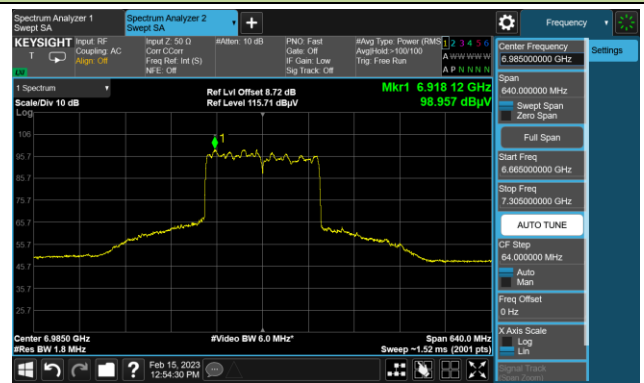

The Mask Data

Channel 175 (6825MHz)

The Reference Level

The Mask Data

Channel 207 (6985MHz)

The Reference Level

The Mask Data