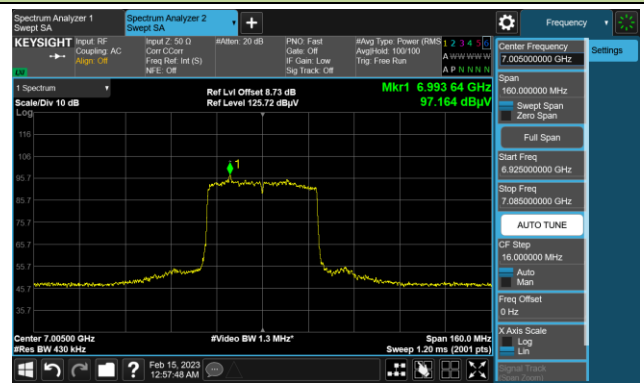

The Reference Level

The Mask Data

Channel 147 (6685MHz)

The Reference Level

The Mask Data

Channel 179 (6845MHz)

The Reference Level

The Mask Data

802.11ax-HE40 In-Band Emission (N_{SS}=4)

Channel 187 (6885MHz)

The Reference Level

The Mask Data

Channel 195 (6925MHz)

The Reference Level

The Mask Data

Channel 211 (7005MHz)

The Reference Level

The Mask Data

802.11ax-HE40 In-Band Emission (N_{SS}=4)

Channel 227 (7085MHz)

The Reference Level

The Mask Data

802.11ax-HE80 In-Band Emission (N_{SS}=4)

Channel 39 (6145MHz)