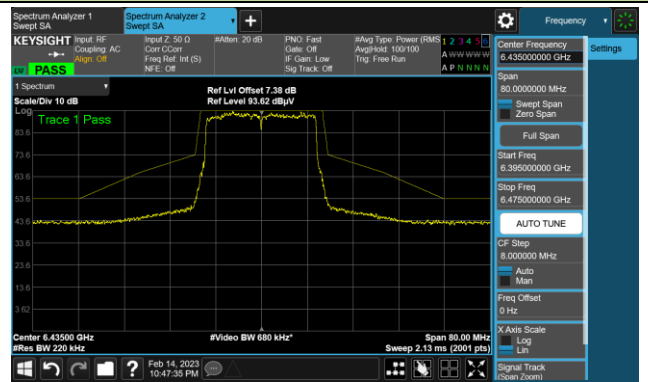

802.11ax-HE20 In-Band Emission (N_{SS}=4)

Channel 97 (6435MHz)

The Reference Level

The Mask Data

Channel 105 (6475MHz)

The Reference Level

The Mask Data

Channel 113 (6515MHz)

The Reference Level

The Mask Data

802.11ax-HE20 In-Band Emission (N_{SS}=4)

Channel 117 (6535MHz)

The Reference Level

The Mask Data

Channel 149 (6695MHz)

The Reference Level

The Mask Data

Channel 181 (6855MHz)

The Reference Level

The Mask Data

802.11ax-HE20 In-Band Emission (N_{SS}=4)

Channel 185 (6875MHz)

The Reference Level

The Mask Data