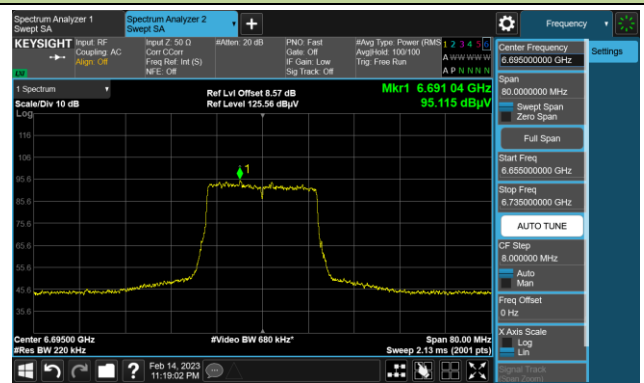

802.11ax-HE20 In-Band Emission (N_{SS}=4)

Channel 97 (6435MHz)

The Reference Level

The Mask Data

Channel 105 (6475MHz)

The Reference Level

The Mask Data

Channel 113 (6515MHz)

The Reference Level

The Mask Data

802.11ax-HE20 In-Band Emission (N_{SS}=4)

Channel 117 (6535MHz)

The Reference Level

The Mask Data

Channel 149 (6695MHz)

The Reference Level

The Mask Data

Channel 181 (6855MHz)

The Reference Level

The Mask Data

802.11ax-HE20 In-Band Emission (N_{SS}=4)

Channel 185 (6875MHz)

The Reference Level

The Mask Data

Channel 189 (6895MHz)

The Reference Level

The Mask Data

Channel 213 (7015MHz)

The Reference Level

The Mask Data

802.11ax-HE20 In-Band Emission (N_{SS}=4)

Channel 229 (7095MHz)