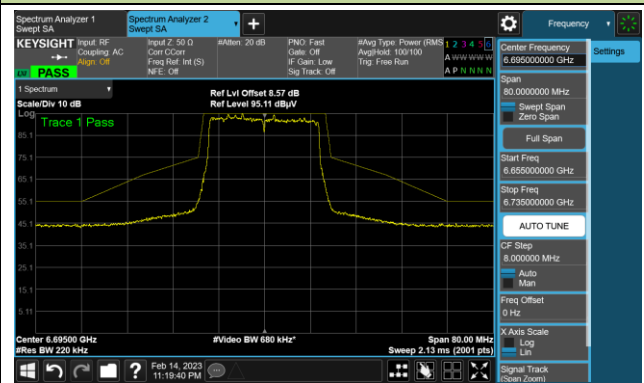

802.11ax-HE20 In-Band Emission (N_{SS}=4)

Channel 97 (6435MHz)

The Reference Level

The Mask Data

Channel 105 (6475MHz)

The Reference Level

The Mask Data

Channel 113 (6515MHz)

The Reference Level

The Mask Data

802.11ax-HE20 In-Band Emission (N_{SS}=4)

Channel 117 (6535MHz)

The Reference Level

The Mask Data

Channel 149 (6695MHz)

The Reference Level

The Mask Data

Channel 181 (6855MHz)

The Reference Level

The Mask Data

802.11ax-HE20 In-Band Emission (N_{SS}=4)

Channel 185 (6875MHz)

The Reference Level

The Mask Data

Channel 189 (6895MHz)

The Reference Level

The Mask Data

Channel 213 (7015MHz)

The Reference Level

The Mask Data

802.11ax-HE20 In-Band Emission (N_{SS}=4)

Channel 229 (7095MHz)