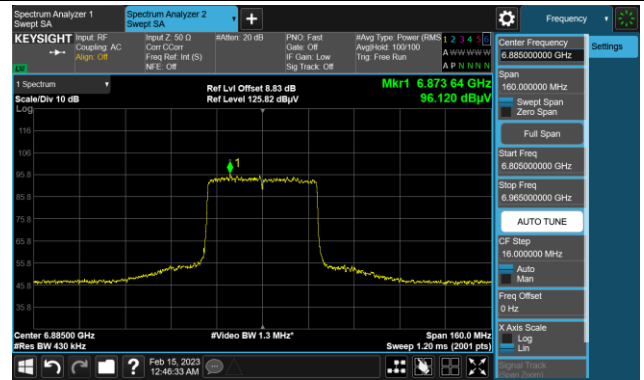

The Reference Level

The Mask Data

Channel 147 (6685MHz)

The Reference Level

The Mask Data

Channel 179 (6845MHz)

The Reference Level

The Mask Data

802.11ax-HE40 In-Band Emission (N_{SS}=4)

Channel 187 (6885MHz)

The Reference Level

The Mask Data

Channel 195 (6925MHz)

The Reference Level

The Mask Data

Channel 211 (7005MHz)