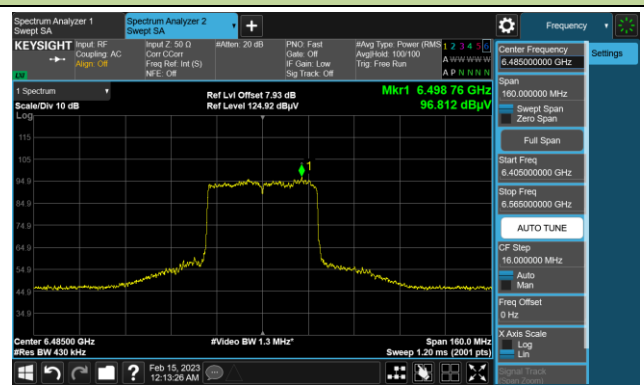

The Mask Data

Channel 91 (6405MHz)

The Reference Level

The Mask Data

802.11ax-HE40 In-Band Emission (N_{SS}=4)

Channel 99 (6445MHz)

The Reference Level

The Mask Data

Channel 107 (6485MHz)

The Reference Level

The Mask Data

Channel 115 (6525MHz)

The Reference Level

The Mask Data

802.11ax-HE40 In-Band Emission (N_{SS}=4)

Channel 123 (6565MHz)

The Reference Level

The Mask Data

Channel 147 (6685MHz)

The Reference Level

The Mask Data

Channel 179 (6845MHz)

The Reference Level

The Mask Data