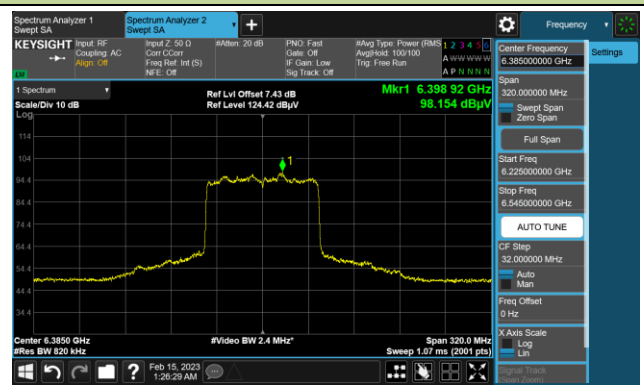

The Reference Level

The Mask Data

802.11ax-HE40 In-Band Emission (N_{SS}=4)

Channel 227 (7085MHz)

The Reference Level

The Mask Data

802.11ax-HE80 In-Band Emission (N_{SS}=4)

Channel 39 (6145MHz)

The Reference Level

The Mask Data

Channel 55 (6225MHz)

The Reference Level

The Mask Data

Channel 87 (6385MHz)

The Reference Level

The Mask Data

802.11ax-HE80 In-Band Emission (N_{SS}=4)

Channel 103 (6465MHz)

The Reference Level

The Mask Data

Channel 119 (6545MHz)

The Reference Level

The Mask Data

Channel 135 (6625MHz)