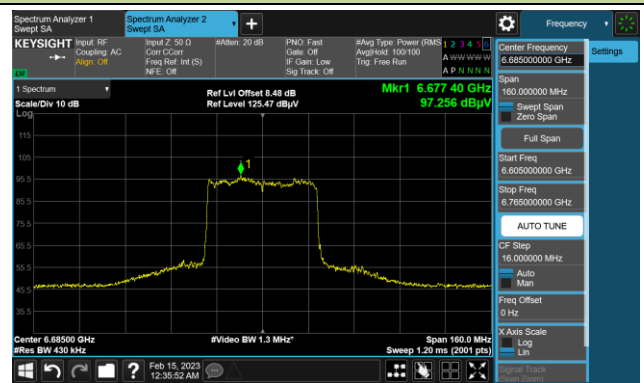

Channel 107 (6485MHz)

The Reference Level

The Mask Data

Channel 115 (6525MHz)

The Reference Level

The Mask Data

802.11ax-HE40 In-Band Emission (N_{SS}=4)

Channel 123 (6565MHz)

The Reference Level

The Mask Data

Channel 147 (6685MHz)

The Reference Level

The Mask Data

Channel 179 (6845MHz)

The Reference Level

The Mask Data

802.11ax-HE40 In-Band Emission (N_{SS}=4)

Channel 187 (6885MHz)

The Reference Level

The Mask Data

Channel 195 (6925MHz)

The Reference Level

The Mask Data

Channel 211 (7005MHz)