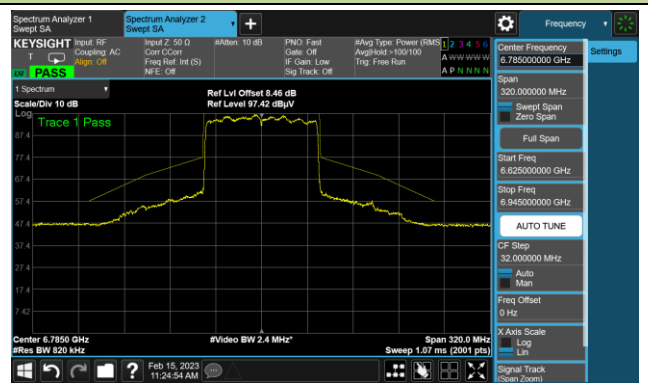

802.11ax-HE80 In-Band Emission (N_{SS}=4)

Channel 103 (6465MHz)

The Reference Level

The Mask Data

Channel 119 (6545MHz)

The Reference Level

The Mask Data

Channel 135 (6625MHz)

The Reference Level

The Mask Data

802.11ax-HE80 In-Band Emission (N_{SS}=4)

Channel 151 (6705MHz)

The Reference Level

The Mask Data

Channel 167 (6785MHz)

The Reference Level

The Mask Data

Channel 183 (6865MHz)

The Reference Level

The Mask Data

802.11ax-HE80 In-Band Emission (N_{SS}=4)

Channel 199 (6945MHz)

The Reference Level

The Mask Data