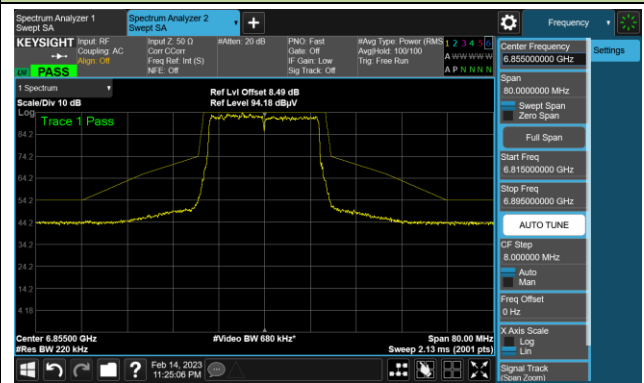

The Mask Data

Channel 181 (6855MHz)

The Reference Level

The Mask Data

802.11ax-HE20 In-Band Emission (N_{SS}=4)

Channel 185 (6875MHz)

The Reference Level

The Mask Data

Channel 189 (6895MHz)

The Reference Level

The Mask Data

Channel 213 (7015MHz)

The Reference Level

The Mask Data

802.11ax-HE20 In-Band Emission (N_{SS}=4)

Channel 229 (7095MHz)