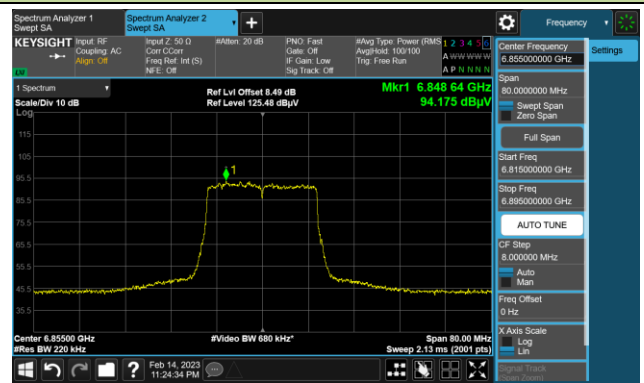

802.11ax-HE20 In-Band Emission (N_{SS}=4)

Channel 97 (6435MHz)

The Reference Level

The Mask Data

Channel 105 (6475MHz)

The Reference Level

The Mask Data

Channel 113 (6515MHz)

The Reference Level

The Mask Data

802.11ax-HE20 In-Band Emission (N_{SS}=4)

Channel 117 (6535MHz)

The Reference Level

The Mask Data

Channel 149 (6695MHz)

The Reference Level

The Mask Data

Channel 181 (6855MHz)

The Reference Level

The Mask Data

802.11ax-HE20 In-Band Emission (N_{SS}=4)

Channel 185 (6875MHz)

The Reference Level

The Mask Data

Channel 189 (6895MHz)

The Reference Level

The Mask Data

Channel 213 (7015MHz)

The Reference Level

The Mask Data

802.11ax-HE20 In-Band Emission (N_{SS}=4)

Channel 229 (7095MHz)