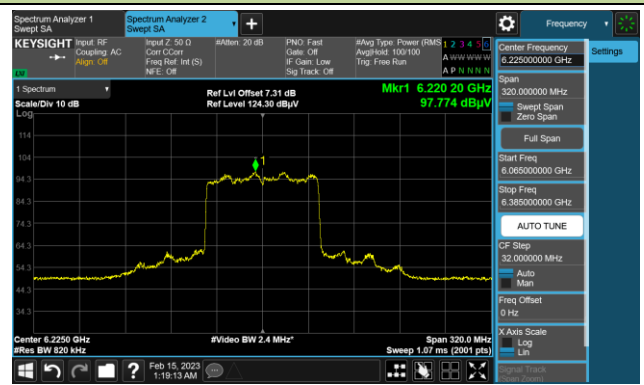

The Reference Level

The Mask Data

802.11ax-HE40 In-Band Emission (N_{SS}=4)

Channel 227 (7085MHz)

The Reference Level

The Mask Data

802.11ax-HE80 In-Band Emission (N_{SS}=4)

Channel 39 (6145MHz)

The Reference Level

The Mask Data

Channel 55 (6225MHz)

The Reference Level

The Mask Data

Channel 87 (6385MHz)

The Reference Level

The Mask Data

802.11ax-HE80 In-Band Emission (N_{SS}=4)

Channel 103 (6465MHz)

The Reference Level

The Mask Data

Channel 119 (6545MHz)

The Reference Level

The Mask Data

Channel 135 (6625MHz)