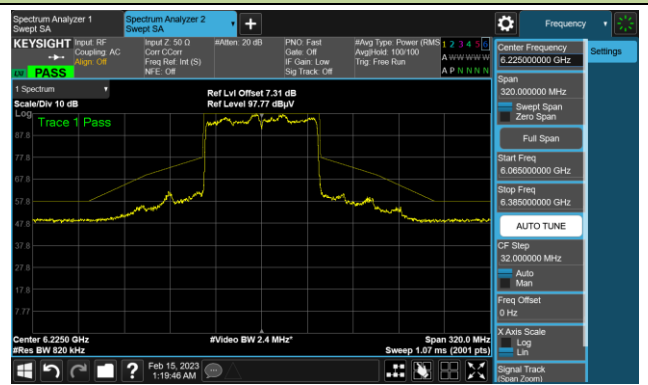

The Reference Level

The Mask Data

802.11ax-HE40 In-Band Emission (N_{SS}=4)

Channel 227 (7085MHz)

The Reference Level

The Mask Data

802.11ax-HE80 In-Band Emission (N_{SS}=4)

Channel 39 (6145MHz)

The Reference Level

The Mask Data

Channel 55 (6225MHz)

The Reference Level

The Mask Data

Channel 87 (6385MHz)

The Reference Level

The Mask Data

802.11ax-HE80 In-Band Emission (N_{SS}=4)

Channel 103 (6465MHz)

The Reference Level

The Mask Data

Channel 119 (6545MHz)

The Reference Level

The Mask Data

Channel 135 (6625MHz)