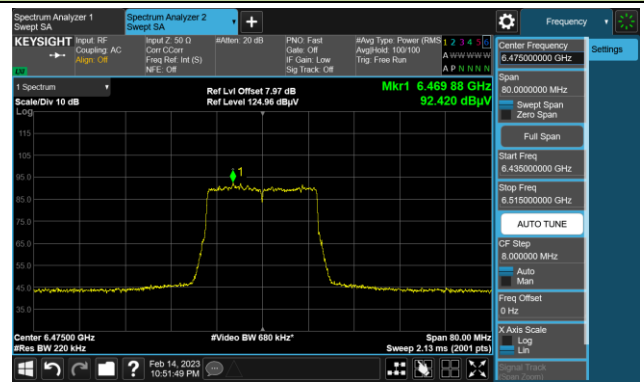

802.11ax-HE20 In-Band Emission (N_{SS}=4)

Channel 97 (6435MHz)

The Reference Level

The Mask Data

Channel 105 (6475MHz)

The Reference Level

The Mask Data

Channel 113 (6515MHz)

The Reference Level

The Mask Data

802.11ax-HE20 In-Band Emission (N_{SS}=4)

Channel 117 (6535MHz)

The Reference Level

The Mask Data

Channel 149 (6695MHz)

The Reference Level