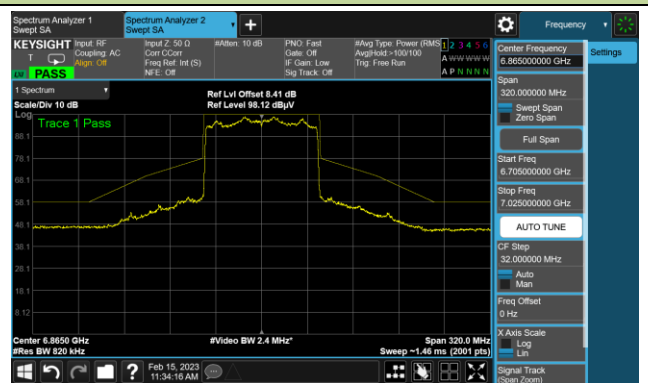

The Reference Level

The Mask Data

802.11ax-HE80 In-Band Emission (N_{SS}=4)

Channel 151 (6705MHz)

The Reference Level

The Mask Data

Channel 167 (6785MHz)

The Reference Level

The Mask Data

Channel 183 (6865MHz)

The Reference Level

The Mask Data

802.11ax-HE80 In-Band Emission (N_{SS}=4)

Channel 199 (6945MHz)

The Reference Level

The Mask Data

Channel 215 (7025MHz)

The Reference Level

The Mask Data

802.11ax-HE160 In-Band Emission (N_{SS}=4)

Channel 47 (6185MHz)

The Reference Level

The Mask Data

Channel 79 (6345MHz)