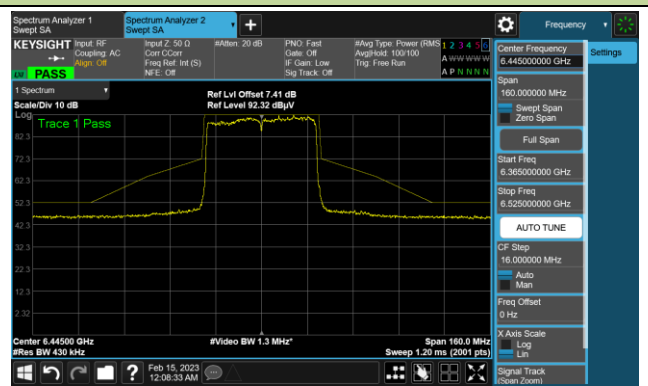

The Mask Data

Channel 91 (6405MHz)

The Reference Level

The Mask Data

802.11ax-HE40 In-Band Emission (N_{SS}=4)

Channel 99 (6445MHz)

The Reference Level

The Mask Data

Channel 107 (6485MHz)

The Reference Level

The Mask Data

Channel 115 (6525MHz)

The Reference Level

The Mask Data

802.11ax-HE40 In-Band Emission (N_{SS}=4)

Channel 123 (6565MHz)

The Reference Level

The Mask Data

Channel 147 (6685MHz)

The Reference Level

The Mask Data

Channel 179 (6845MHz)

The Reference Level

The Mask Data