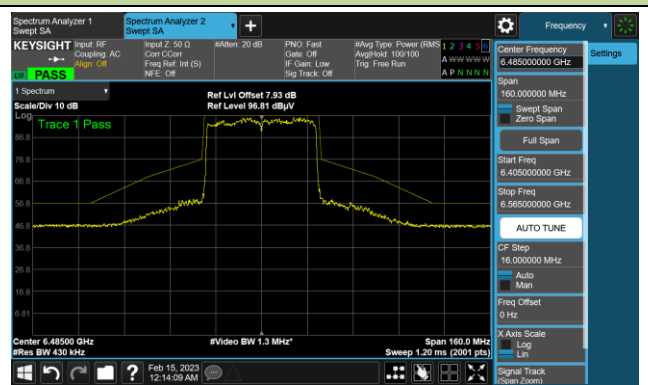

The Reference Level

The Mask Data

802.11ax-HE40 In-Band Emission (N_{SS}=4)

Channel 35 (6125MHz)

The Reference Level

The Mask Data

Channel 59 (6245MHz)

The Reference Level

The Mask Data

Channel 91 (6405MHz)

The Reference Level

The Mask Data

802.11ax-HE40 In-Band Emission (N_{SS}=4)

Channel 99 (6445MHz)

The Reference Level

The Mask Data

Channel 107 (6485MHz)

The Reference Level

The Mask Data

Channel 115 (6525MHz)

The Reference Level

The Mask Data

802.11ax-HE40 In-Band Emission (N_{SS}=4)

Channel 123 (6565MHz)

The Reference Level

The Mask Data

Channel 147 (6685MHz)

The Reference Level

The Mask Data

Channel 179 (6845MHz)

The Reference Level

The Mask Data