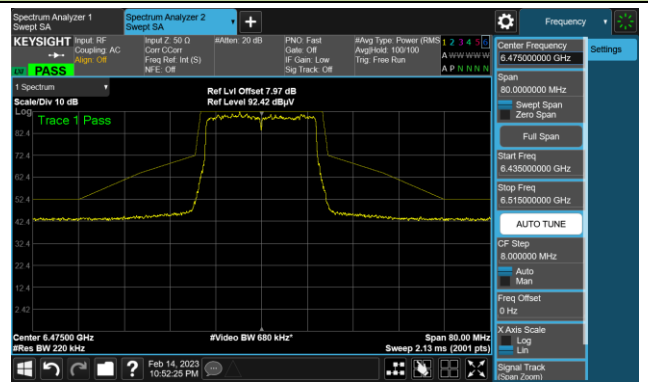

802.11ax-HE20 In-Band Emission (N_{SS}=4)

Channel 97 (6435MHz)

The Reference Level

The Mask Data

Channel 105 (6475MHz)

The Reference Level

The Mask Data

Channel 113 (6515MHz)

The Reference Level

The Mask Data

802.11ax-HE20 In-Band Emission (N_{SS}=4)

Channel 117 (6535MHz)

The Reference Level

The Mask Data

Channel 149 (6695MHz)

The Reference Level

The Mask Data

Channel 181 (6855MHz)

The Reference Level

The Mask Data

802.11ax-HE20 In-Band Emission (N_{SS}=4)

Channel 185 (6875MHz)

The Reference Level

The Mask Data