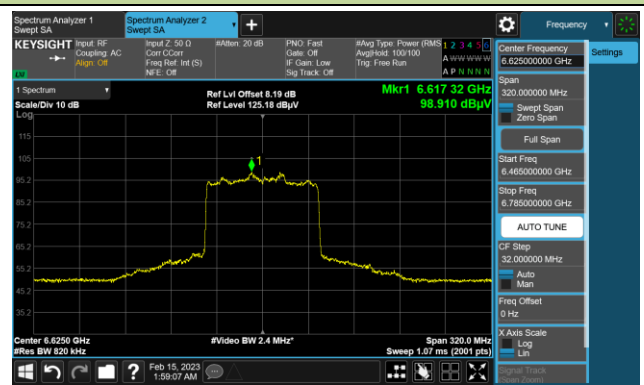

The Reference Level

The Mask Data

Channel 55 (6225MHz)

The Reference Level

The Mask Data

Channel 87 (6385MHz)

The Reference Level

The Mask Data

802.11ax-HE80 In-Band Emission (N_{SS}=4)

Channel 103 (6465MHz)

The Reference Level

The Mask Data

Channel 119 (6545MHz)

The Reference Level

The Mask Data

Channel 135 (6625MHz)

The Reference Level

The Mask Data

802.11ax-HE80 In-Band Emission (N_{SS}=4)

Channel 151 (6705MHz)

The Reference Level

The Mask Data

Channel 167 (6785MHz)

The Reference Level