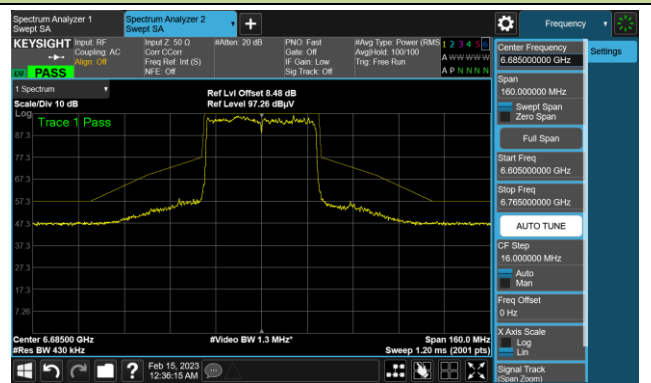

Channel 107 (6485MHz)

The Reference Level

The Mask Data

Channel 115 (6525MHz)

The Reference Level

The Mask Data

802.11ax-HE40 In-Band Emission (N_{SS}=4)

Channel 123 (6565MHz)

The Reference Level

The Mask Data

Channel 147 (6685MHz)

The Reference Level

The Mask Data

Channel 179 (6845MHz)

The Reference Level

The Mask Data

802.11ax-HE40 In-Band Emission (N_{SS}=4)

Channel 187 (6885MHz)

The Reference Level

The Mask Data

Channel 195 (6925MHz)

The Reference Level

The Mask Data

Channel 211 (7005MHz)