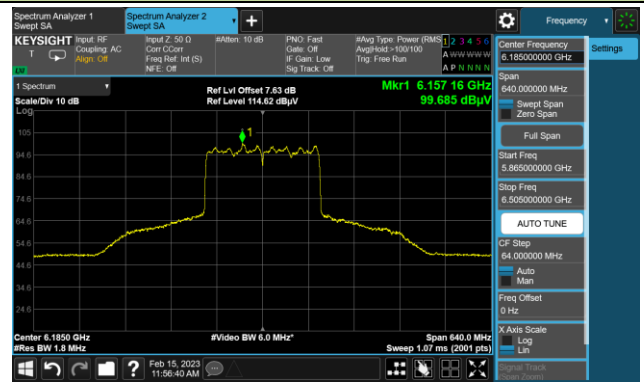

The Mask Data

Channel 183 (6865MHz)

The Reference Level

The Mask Data

802.11ax-HE80 In-Band Emission (N_{SS}=4)

Channel 199 (6945MHz)

The Reference Level

The Mask Data

Channel 215 (7025MHz)

The Reference Level

The Mask Data

802.11ax-HE160 In-Band Emission (N_{SS}=4)

Channel 47 (6185MHz)

The Reference Level

The Mask Data

Channel 79 (6345MHz)

The Reference Level

The Mask Data

Channel 111 (6505MHz)

The Reference Level

The Mask Data

802.11ax-HE160 In-Band Emission (N_{SS}=4)

Channel 143 (6665MHz)

The Reference Level