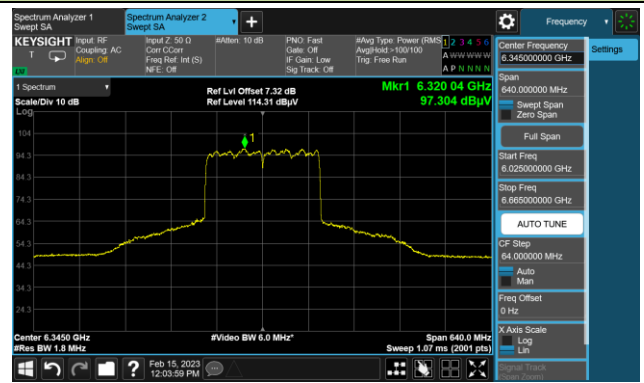

The Mask Data

Channel 183 (6865MHz)

The Reference Level

The Mask Data

802.11ax-HE80 In-Band Emission (N_{SS}=4)

Channel 199 (6945MHz)

The Reference Level

The Mask Data

Channel 215 (7025MHz)

The Reference Level

The Mask Data

802.11ax-HE160 In-Band Emission (N_{SS}=4)

Channel 47 (6185MHz)

The Reference Level

The Mask Data

Channel 79 (6345MHz)

The Reference Level

The Mask Data

Channel 111 (6505MHz)

The Reference Level

The Mask Data

802.11ax-HE160 In-Band Emission (N_{SS}=4)

Channel 143 (6665MHz)

The Reference Level