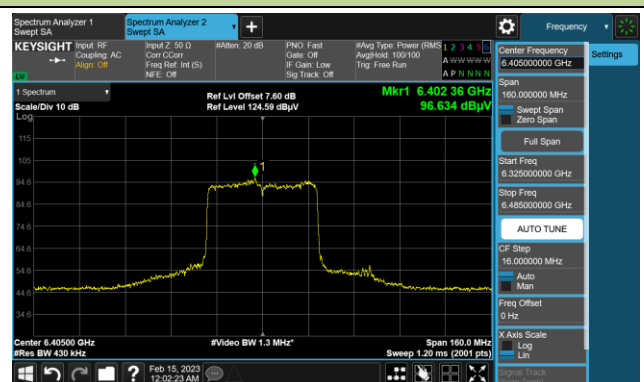

Channel 189 (6895MHz)

The Reference Level

The Mask Data

Channel 213 (7015MHz)

The Reference Level

The Mask Data

802.11ax-HE20 In-Band Emission (N_{SS}=4)

Channel 229 (7095MHz)

The Reference Level

The Mask Data

802.11ax-HE40 In-Band Emission (N_{SS}=4)

Channel 35 (6125MHz)

The Reference Level

The Mask Data

Channel 59 (6245MHz)

The Reference Level

The Mask Data

Channel 91 (6405MHz)

The Reference Level

The Mask Data

802.11ax-HE40 In-Band Emission (N_{SS}=4)

Channel 99 (6445MHz)

The Reference Level

The Mask Data