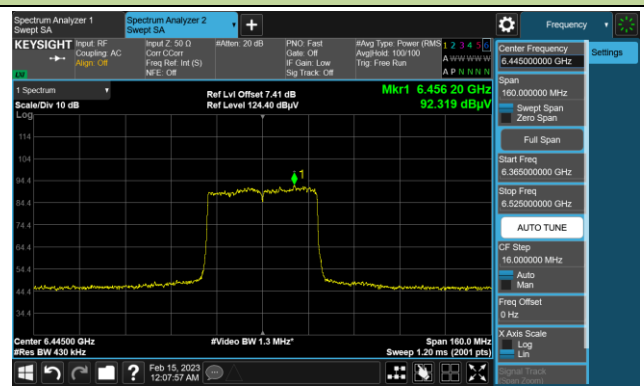

The Mask Data

Channel 91 (6405MHz)

The Reference Level

The Mask Data

802.11ax-HE40 In-Band Emission (N_{SS}=4)

Channel 99 (6445MHz)

The Reference Level

The Mask Data

Channel 107 (6485MHz)

The Reference Level

The Mask Data

Channel 115 (6525MHz)

The Reference Level

The Mask Data

802.11ax-HE40 In-Band Emission (N_{SS}=4)

Channel 123 (6565MHz)

The Reference Level

The Mask Data

Channel 147 (6685MHz)

The Reference Level

The Mask Data

Channel 179 (6845MHz)

The Reference Level

The Mask Data