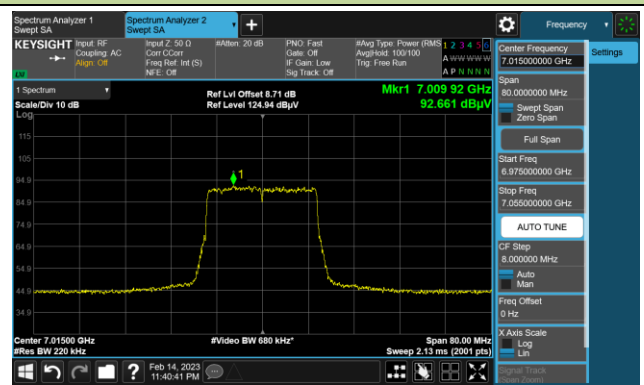

Channel 189 (6895MHz)

The Reference Level

The Mask Data

Channel 213 (7015MHz)

The Reference Level

The Mask Data

802.11ax-HE20 In-Band Emission (N_{SS}=4)

Channel 229 (7095MHz)

The Reference Level

The Mask Data

802.11ax-HE40 In-Band Emission (N_{SS}=4)

Channel 35 (6125MHz)

The Reference Level

The Mask Data

Channel 59 (6245MHz)

The Reference Level