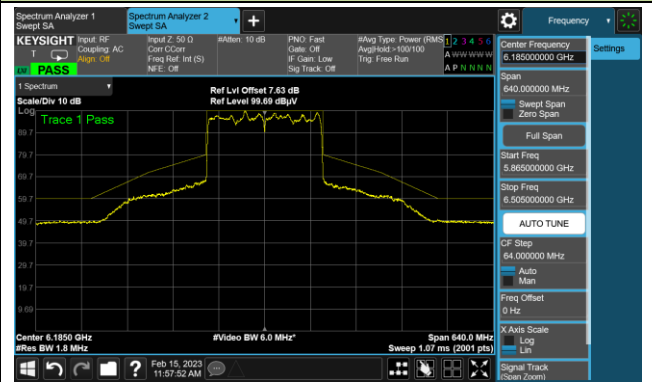

The Mask Data

Channel 183 (6865MHz)

The Reference Level

The Mask Data

802.11ax-HE80 In-Band Emission (N_{SS}=4)

Channel 199 (6945MHz)

The Reference Level

The Mask Data

Channel 215 (7025MHz)

The Reference Level

The Mask Data

802.11ax-HE160 In-Band Emission (N_{SS}=4)

Channel 47 (6185MHz)

The Reference Level

The Mask Data

Channel 79 (6345MHz)

The Reference Level

The Mask Data

Channel 111 (6505MHz)

The Reference Level

The Mask Data

802.11ax-HE160 In-Band Emission (N_{SS}=4)

Channel 143 (6665MHz)

The Reference Level