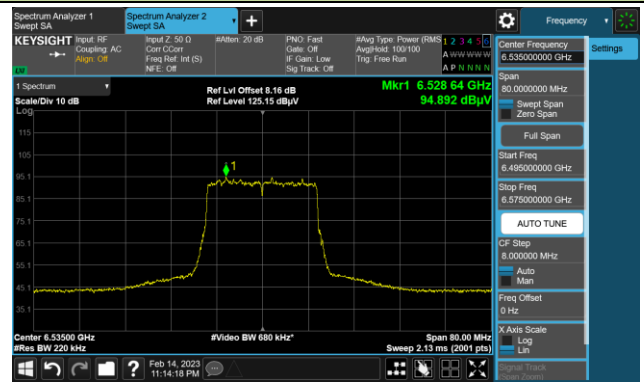

802.11ax-HE20 In-Band Emission (N_{SS}=4)

Channel 97 (6435MHz)

The Reference Level

The Mask Data

Channel 105 (6475MHz)

The Reference Level

The Mask Data

Channel 113 (6515MHz)

The Reference Level

The Mask Data

802.11ax-HE20 In-Band Emission (N_{SS}=4)

Channel 117 (6535MHz)

The Reference Level

The Mask Data

Channel 149 (6695MHz)

The Reference Level

The Mask Data

Channel 181 (6855MHz)

The Reference Level

The Mask Data

802.11ax-HE20 In-Band Emission (N_{SS}=4)

Channel 185 (6875MHz)

The Reference Level

The Mask Data

Channel 189 (6895MHz)

The Reference Level

The Mask Data

Channel 213 (7015MHz)

The Reference Level

The Mask Data

802.11ax-HE20 In-Band Emission (N_{SS}=4)

Channel 229 (7095MHz)