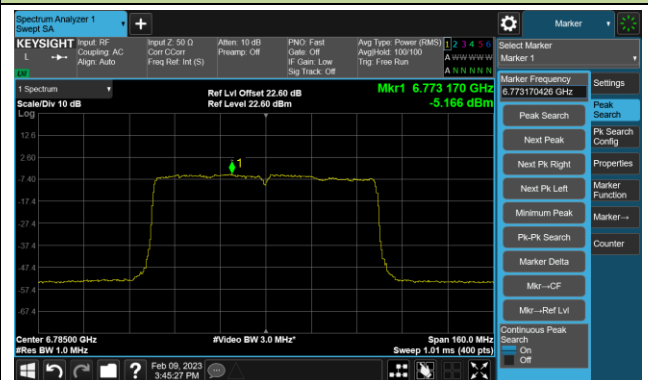

Channel 147 (6685MHz)

802.11be-EHT40 Power Spectral Density- Ant 2 (Nss = 4)

Channel 179 (6845MHz)

Channel 187 (6885MHz)

Channel 195 (6925MHz)

Channel 211 (7005MHz)

Channel 227 (7085MHz)

802.11be-EHT80 Power Spectral Density- Ant 2 (Nss = 4)

Channel 39 (6145MHz)

Channel 55 (6225MHz)

Channel 87 (6385MHz)

Channel 103 (6465MHz)

Channel 119 (6545MHz)

Channel 135 (6625MHz)

Channel 151 (6705MHz)

Channel 167 (6785MHz)

802.11be-EHT80 Power Spectral Density- Ant 2 (Nss = 4)

Channel 183 (6865MHz)

Channel 199 (6945MHz)

Channel 215 (7025MHz)

802.11be-EHT160 Power Spectral Density- Ant 2 (Nss = 4)

Channel 47 (6185MHz)

Channel 79 (6345MHz)