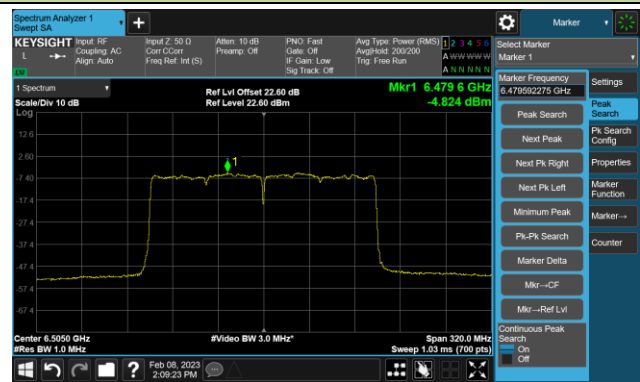

Channel 167 (6785MHz)

802.11ax-HE80 Power Spectral Density- Ant 3 (Nss = 4)

Channel 183 (6865MHz)

Channel 199 (6945MHz)

Channel 215 (7025MHz)

802.11ax-HE160 Power Spectral Density- Ant 3 (Nss = 4)

Channel 47 (6185MHz)

Channel 79 (6345MHz)

Channel 111 (6505MHz)

Channel 143 (6665MHz)

Channel 175 (6825MHz)

Channel 207 (6985MHz)