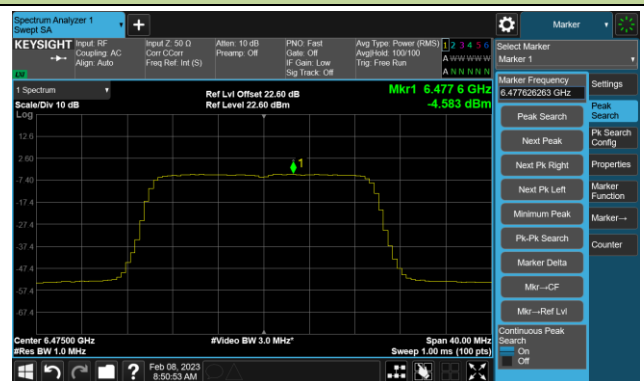

Channel 159 (6745MHz)

Channel 191 (6905MHz)

802.11ax-HE20 Power Spectral Density- Ant 3 (Nss = 4)

Channel 33 (6115MHz)

Channel 61 (6255MHz)

Channel 93 (6415MHz)

Channel 97 (6435MHz)

Channel 105 (6475MHz)

Channel 113 (6515MHz)

Channel 117 (6535MHz)

Channel 149 (6695MHz)

802.11ax-HE20 Power Spectral Density- Ant 3 (N_{ss} = 4)

Channel 181 (6855MHz)

Channel 185 (6875MHz)

Channel 189 (6895MHz)

Channel 213 (7015MHz)