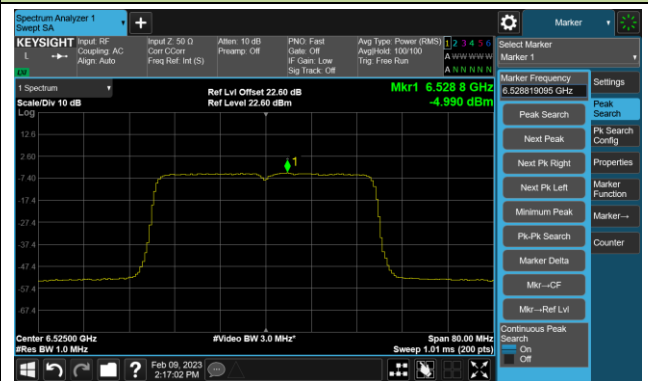

802.11be-EHT40 Power Spectral Density- Ant 2 (Nss = 4)

Channel 35 (6125MHz)

Channel 59 (6245MHz)

Channel 91 (6405MHz)

Channel 99 (6445MHz)

Channel 107 (6485MHz)

Channel 115 (6525MHz)

Channel 123 (6565MHz)

Channel 147 (6685MHz)

802.11be-EHT40 Power Spectral Density- Ant 2 (Nss = 4)

Channel 179 (6845MHz)

Channel 187 (6885MHz)

Channel 195 (6925MHz)

Channel 211 (7005MHz)

Channel 227 (7085MHz)

802.11be-EHT80 Power Spectral Density- Ant 2 (Nss = 4)