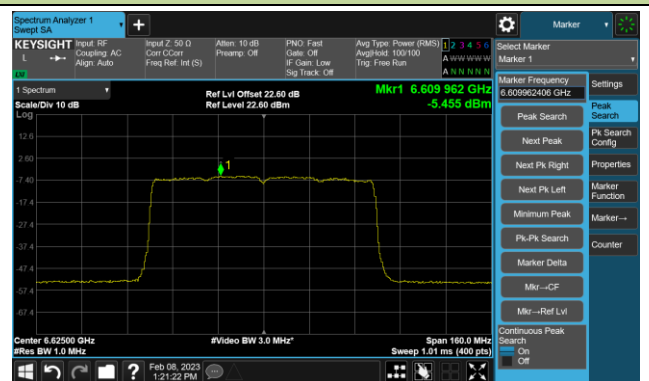

Channel 123 (6565MHz)

Channel 147 (6685MHz)

802.11ax-HE40 Power Spectral Density- Ant 3 (N_{ss} = 4)

Channel 179 (6845MHz)

Channel 187 (6885MHz)

Channel 195 (6925MHz)

Channel 211 (7005MHz)

Channel 227 (7085MHz)

802.11ax-HE80 Power Spectral Density- Ant 3 (Nss = 4)

Channel 39 (6145MHz)

Channel 55 (6225MHz)

Channel 87 (6385MHz)

Channel 103 (6465MHz)

Channel 119 (6545MHz)

Channel 135 (6625MHz)

Channel 151 (6705MHz)

Channel 167 (6785MHz)

802.11ax-HE80 Power Spectral Density- Ant 3 (Nss = 4)

Channel 183 (6865MHz)

Channel 199 (6945MHz)

Channel 215 (7025MHz)

802.11ax-HE160 Power Spectral Density- Ant 3 (Nss = 4)

Channel 47 (6185MHz)