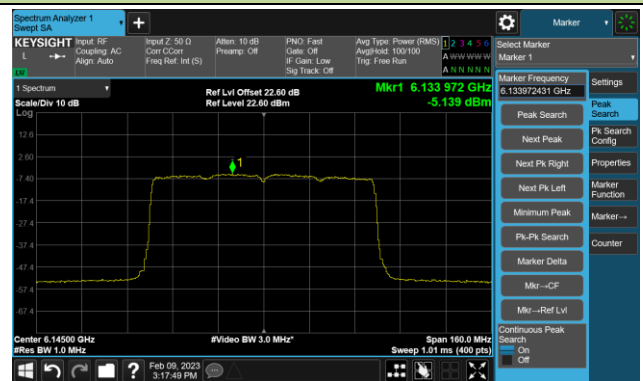

802.11be-EHT80 Power Spectral Density- Ant 2 (Nss = 4)

Channel 39 (6145MHz)