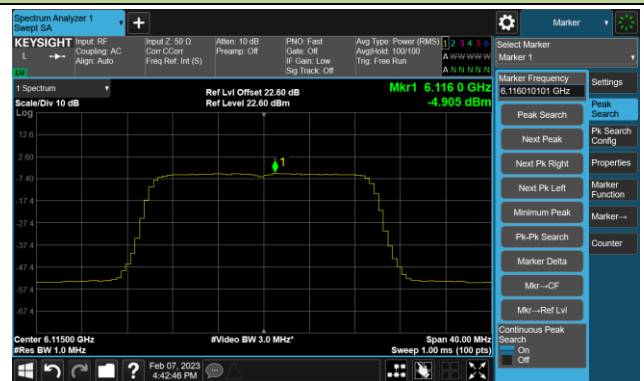

Channel 159 (6745MHz)

Channel 191 (6905MHz)

802.11ax-HE20 Power Spectral Density- Ant 3 (Nss = 4)

Channel 33 (6115MHz)

Channel 61 (6255MHz)

Channel 93 (6415MHz)

Channel 97 (6435MHz)

Channel 105 (6475MHz)

Channel 113 (6515MHz)

Channel 117 (6535MHz)

Channel 149 (6695MHz)

802.11ax-HE20 Power Spectral Density- Ant 3 (N_{ss} = 4)

Channel 181 (6855MHz)

Channel 185 (6875MHz)

Channel 189 (6895MHz)

Channel 213 (7015MHz)