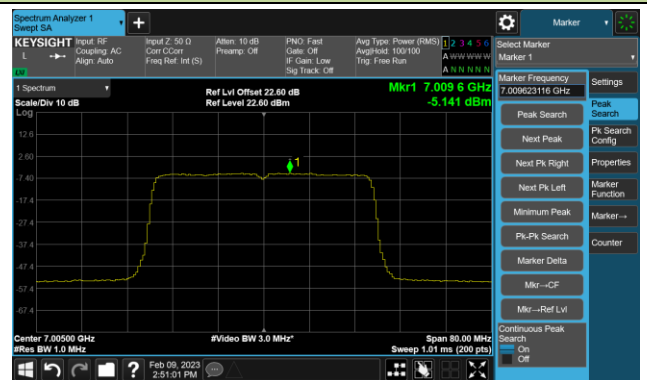

Channel 147 (6685MHz)

802.11be-EHT40 Power Spectral Density- Ant 2 (Nss = 4)

Channel 179 (6845MHz)

Channel 187 (6885MHz)

Channel 195 (6925MHz)

Channel 211 (7005MHz)

Channel 227 (7085MHz)

802.11be-EHT80 Power Spectral Density- Ant 2 (Nss = 4)

Channel 39 (6145MHz)

Channel 55 (6225MHz)

Channel 87 (6385MHz)

Channel 103 (6465MHz)

Channel 119 (6545MHz)

Channel 135 (6625MHz)

Channel 151 (6705MHz)

Channel 167 (6785MHz)