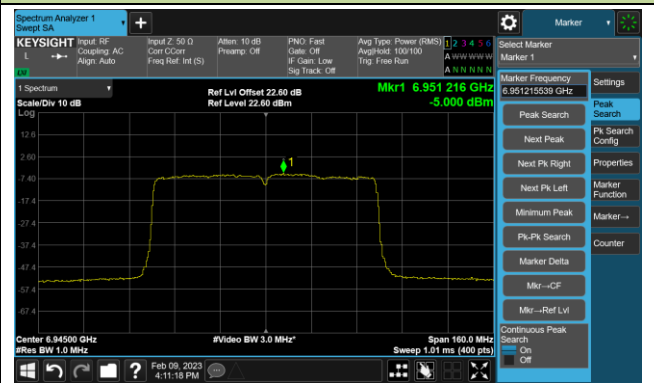

Channel 147 (6685MHz)

802.11be-EHT40 Power Spectral Density- Ant 2 (Nss = 4)

Channel 179 (6845MHz)

Channel 187 (6885MHz)

Channel 195 (6925MHz)

Channel 211 (7005MHz)

Channel 227 (7085MHz)

802.11be-EHT80 Power Spectral Density- Ant 2 (Nss = 4)

Channel 39 (6145MHz)

Channel 55 (6225MHz)

Channel 87 (6385MHz)

Channel 103 (6465MHz)

Channel 119 (6545MHz)

Channel 135 (6625MHz)

Channel 151 (6705MHz)

Channel 167 (6785MHz)

802.11be-EHT80 Power Spectral Density- Ant 2 (Nss = 4)

Channel 183 (6865MHz)

Channel 199 (6945MHz)

Channel 215 (7025MHz)

802.11be-EHT160 Power Spectral Density- Ant 2 (Nss = 4)

Channel 47 (6185MHz)

Channel 79 (6345MHz)