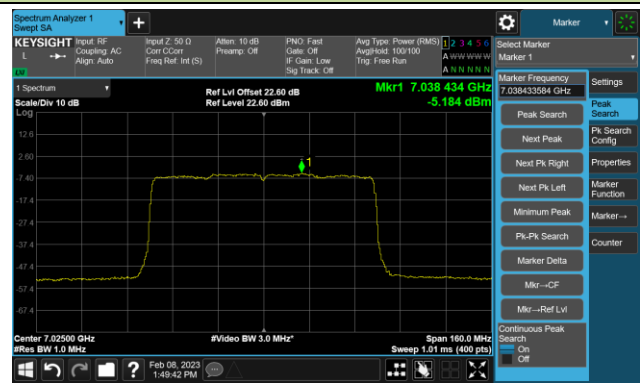

802.11ax-HE80 Power Spectral Density- Ant 3 (Nss = 4)

Channel 39 (6145MHz)

Channel 55 (6225MHz)

Channel 87 (6385MHz)

Channel 103 (6465MHz)

Channel 119 (6545MHz)

Channel 135 (6625MHz)

Channel 151 (6705MHz)

Channel 167 (6785MHz)

802.11ax-HE80 Power Spectral Density- Ant 3 (Nss = 4)

Channel 183 (6865MHz)

Channel 199 (6945MHz)

Channel 215 (7025MHz)

802.11ax-HE160 Power Spectral Density- Ant 3 (Nss = 4)

Channel 47 (6185MHz)

Channel 79 (6345MHz)

Channel 111 (6505MHz)

Channel 143 (6665MHz)

Channel 175 (6825MHz)

Channel 207 (6985MHz)