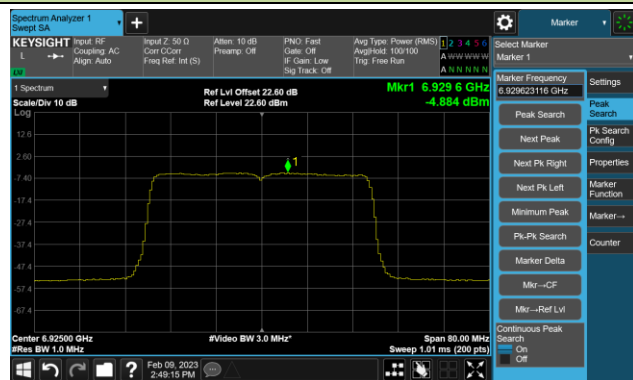

Channel 147 (6685MHz)

802.11be-EHT40 Power Spectral Density- Ant 2 (Nss = 4)

Channel 179 (6845MHz)

Channel 187 (6885MHz)

Channel 195 (6925MHz)

Channel 211 (7005MHz)

Channel 227 (7085MHz)

802.11be-EHT80 Power Spectral Density- Ant 2 (Nss = 4)

Channel 39 (6145MHz)

Channel 55 (6225MHz)

Channel 87 (6385MHz)

Channel 103 (6465MHz)

Channel 119 (6545MHz)

Channel 135 (6625MHz)

Channel 151 (6705MHz)

Channel 167 (6785MHz)