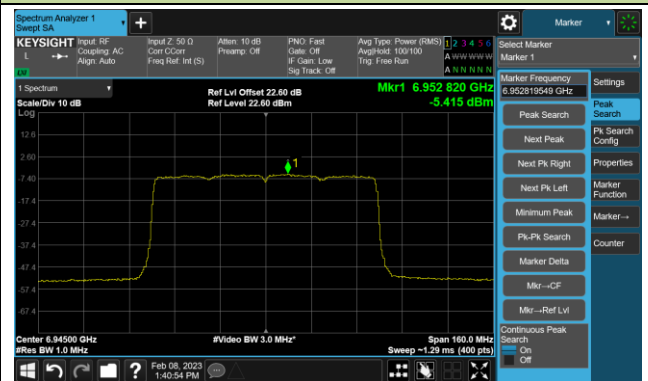

Channel 167 (6785MHz)

802.11ax-HE80 Power Spectral Density- Ant 3 (Nss = 4)

Channel 183 (6865MHz)

Channel 199 (6945MHz)

Channel 215 (7025MHz)

802.11ax-HE160 Power Spectral Density- Ant 3 (Nss = 4)

Channel 47 (6185MHz)

Channel 79 (6345MHz)

Channel 111 (6505MHz)

Channel 143 (6665MHz)

Channel 175 (6825MHz)

Channel 207 (6985MHz)