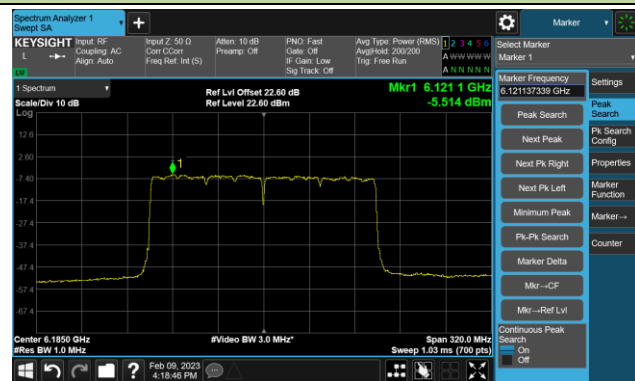

802.11be-EHT80 Power Spectral Density- Ant 2 (Nss = 4)

Channel 183 (6865MHz)

Channel 199 (6945MHz)

Channel 215 (7025MHz)

802.11be-EHT160 Power Spectral Density- Ant 2 (Nss = 4)

Channel 47 (6185MHz)

Channel 79 (6345MHz)

Channel 111 (6505MHz)

Channel 143 (6665MHz)

Channel 175 (6825MHz)

Channel 207 (6985MHz)

802.11be-EHT320 Power Spectral Density- Ant 2 (Nss = 4)

Channel 63 (6265MHz)

Channel 95 (6425MHz)

Channel 127 (6585MHz)