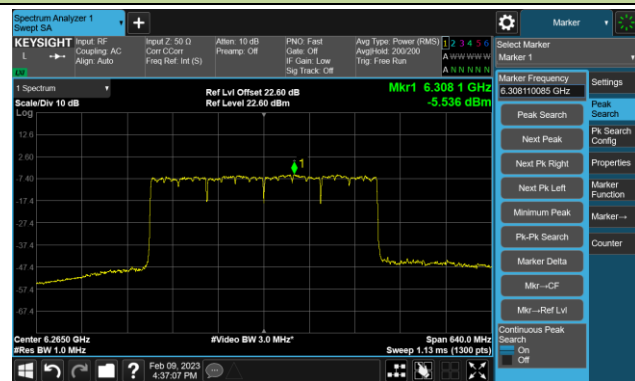

802.11be-EHT80 Power Spectral Density- Ant 2 (Nss = 4)

Channel 183 (6865MHz)

Channel 199 (6945MHz)

Channel 215 (7025MHz)

802.11be-EHT160 Power Spectral Density- Ant 2 (Nss = 4)

Channel 47 (6185MHz)

Channel 79 (6345MHz)

Channel 111 (6505MHz)

Channel 143 (6665MHz)

Channel 175 (6825MHz)

Channel 207 (6985MHz)

802.11be-EHT320 Power Spectral Density- Ant 2 (Nss = 4)

Channel 63 (6265MHz)

Channel 95 (6425MHz)

Channel 127 (6585MHz)

Channel 159 (6745MHz)

Channel 191 (6905MHz)

802.11ax-HE20 Power Spectral Density- Ant 3 (Nss = 4)

Channel 33 (6115MHz)

Channel 61 (6255MHz)

Channel 93 (6415MHz)

Channel 97 (6435MHz)

Channel 105 (6475MHz)