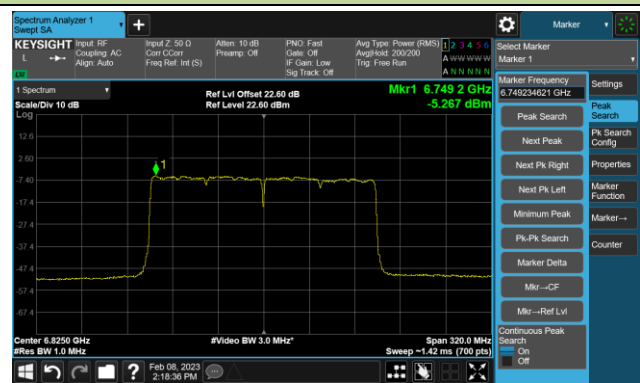

Channel 167 (6785MHz)

802.11ax-HE80 Power Spectral Density- Ant 3 (Nss = 4)

Channel 183 (6865MHz)

Channel 199 (6945MHz)

Channel 215 (7025MHz)

802.11ax-HE160 Power Spectral Density- Ant 3 (Nss = 4)

Channel 47 (6185MHz)

Channel 79 (6345MHz)

Channel 111 (6505MHz)

Channel 143 (6665MHz)

Channel 175 (6825MHz)

Channel 207 (6985MHz)