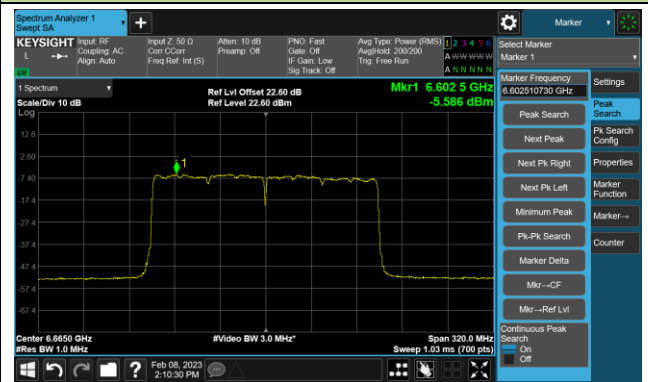

Channel 167 (6785MHz)

802.11ax-HE80 Power Spectral Density- Ant 3 (Nss = 4)

Channel 183 (6865MHz)

Channel 199 (6945MHz)

Channel 215 (7025MHz)

802.11ax-HE160 Power Spectral Density- Ant 3 (Nss = 4)

Channel 47 (6185MHz)

Channel 79 (6345MHz)

Channel 111 (6505MHz)

Channel 143 (6665MHz)

Channel 175 (6825MHz)

Channel 207 (6985MHz)