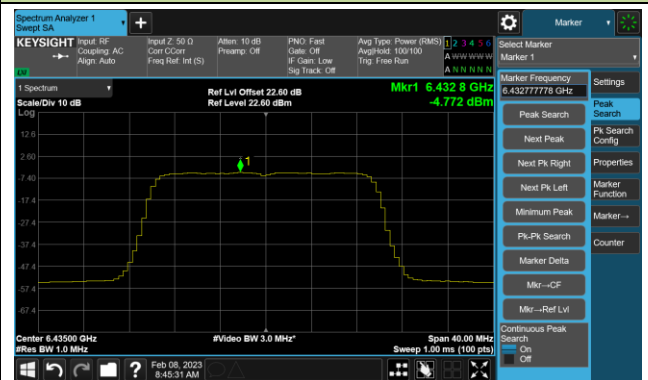

Channel 159 (6745MHz)

Channel 191 (6905MHz)

802.11ax-HE20 Power Spectral Density- Ant 3 (Nss = 4)

Channel 33 (6115MHz)

Channel 61 (6255MHz)

Channel 93 (6415MHz)

Channel 97 (6435MHz)

Channel 105 (6475MHz)

Channel 113 (6515MHz)

Channel 117 (6535MHz)

Channel 149 (6695MHz)

802.11ax-HE20 Power Spectral Density- Ant 3 (N_{ss} = 4)

Channel 181 (6855MHz)

Channel 185 (6875MHz)

Channel 189 (6895MHz)

Channel 213 (7015MHz)