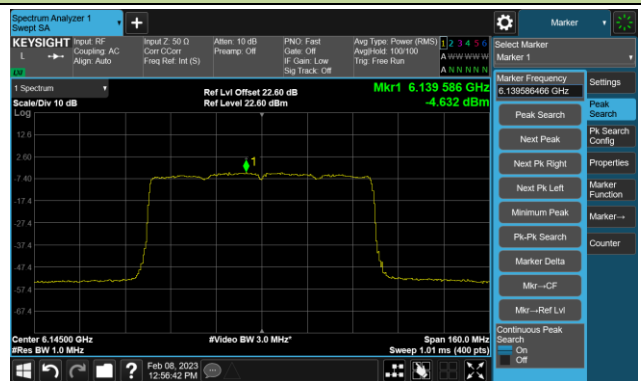

Channel 123 (6565MHz)

Channel 147 (6685MHz)

802.11ax-HE40 Power Spectral Density- Ant 3 (N_{ss} = 4)

Channel 179 (6845MHz)

Channel 187 (6885MHz)

Channel 195 (6925MHz)

Channel 211 (7005MHz)

Channel 227 (7085MHz)

802.11ax-HE80 Power Spectral Density- Ant 3 (Nss = 4)

Channel 39 (6145MHz)

Channel 55 (6225MHz)

Channel 87 (6385MHz)

Channel 103 (6465MHz)

Channel 119 (6545MHz)

Channel 135 (6625MHz)

Channel 151 (6705MHz)