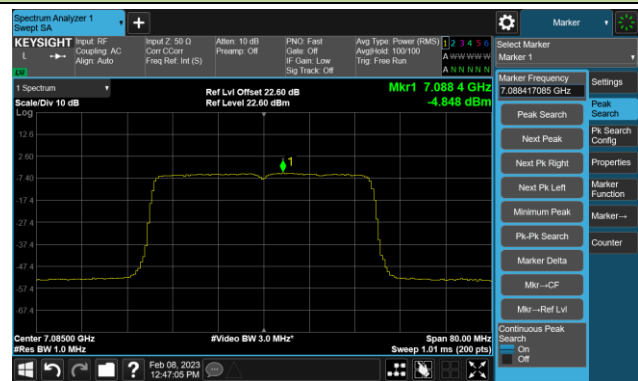

Channel 123 (6565MHz)

Channel 147 (6685MHz)

802.11ax-HE40 Power Spectral Density- Ant 3 (N_{ss} = 4)

Channel 179 (6845MHz)

Channel 187 (6885MHz)

Channel 195 (6925MHz)

Channel 211 (7005MHz)

Channel 227 (7085MHz)

802.11ax-HE80 Power Spectral Density- Ant 3 (Nss = 4)

Channel 39 (6145MHz)

Channel 55 (6225MHz)

Channel 87 (6385MHz)

Channel 103 (6465MHz)

Channel 119 (6545MHz)

Channel 135 (6625MHz)

Channel 151 (6705MHz)