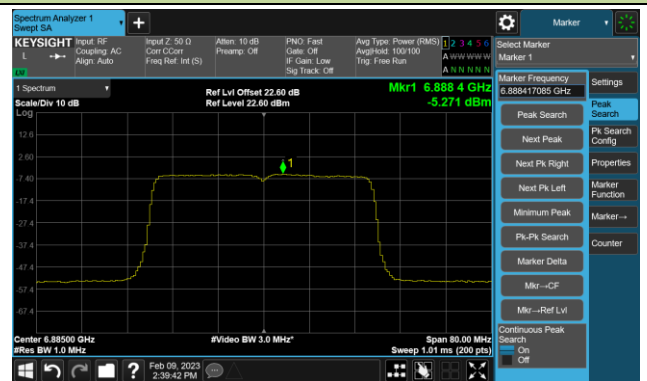

Channel 147 (6685MHz)

802.11be-EHT40 Power Spectral Density- Ant 2 (Nss = 4)

Channel 179 (6845MHz)

Channel 187 (6885MHz)

Channel 195 (6925MHz)

Channel 211 (7005MHz)

Channel 227 (7085MHz)

802.11be-EHT80 Power Spectral Density- Ant 2 (Nss = 4)

Channel 39 (6145MHz)

Channel 55 (6225MHz)

Channel 87 (6385MHz)

Channel 103 (6465MHz)

Channel 119 (6545MHz)

Channel 135 (6625MHz)

Channel 151 (6705MHz)

Channel 167 (6785MHz)

802.11be-EHT80 Power Spectral Density- Ant 2 (Nss = 4)

Channel 183 (6865MHz)

Channel 199 (6945MHz)

Channel 215 (7025MHz)

802.11be-EHT160 Power Spectral Density- Ant 2 (Nss = 4)

Channel 47 (6185MHz)

Channel 79 (6345MHz)