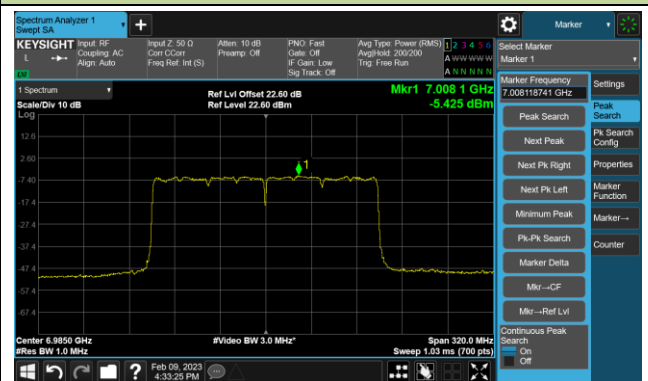

802.11be-EHT80 Power Spectral Density- Ant 2 (Nss = 4)

Channel 183 (6865MHz)

Channel 199 (6945MHz)

Channel 215 (7025MHz)

802.11be-EHT160 Power Spectral Density- Ant 2 (Nss = 4)

Channel 47 (6185MHz)

Channel 79 (6345MHz)

Channel 111 (6505MHz)

Channel 143 (6665MHz)

Channel 175 (6825MHz)

Channel 207 (6985MHz)

802.11be-EHT320 Power Spectral Density- Ant 2 (Nss = 4)

Channel 63 (6265MHz)

Channel 95 (6425MHz)

Channel 127 (6585MHz)

Channel 159 (6745MHz)

Channel 191 (6905MHz)

802.11ax-HE20 Power Spectral Density- Ant 3 (Nss = 4)

Channel 33 (6115MHz)

Channel 61 (6255MHz)

Channel 93 (6415MHz)

Channel 97 (6435MHz)

Channel 105 (6475MHz)