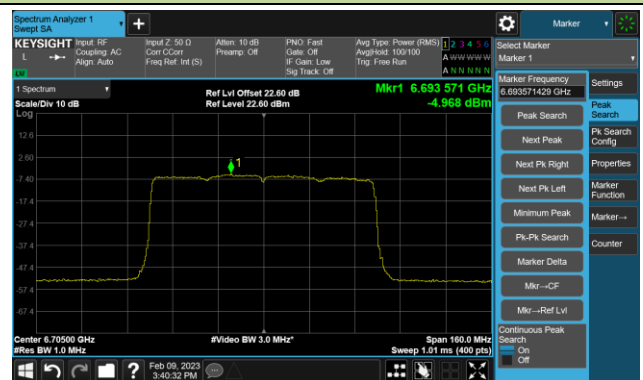

Channel 39 (6145MHz)

Channel 55 (6225MHz)

Channel 87 (6385MHz)

Channel 103 (6465MHz)

Channel 119 (6545MHz)

Channel 135 (6625MHz)

Channel 151 (6705MHz)

Channel 167 (6785MHz)

802.11be-EHT80 Power Spectral Density- Ant 2 (Nss = 4)

Channel 183 (6865MHz)

Channel 199 (6945MHz)

Channel 215 (7025MHz)

802.11be-EHT160 Power Spectral Density- Ant 2 (Nss = 4)

Channel 47 (6185MHz)

Channel 79 (6345MHz)