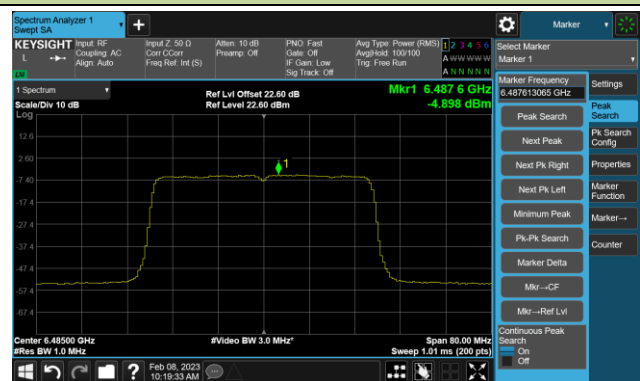

Channel 113 (6515MHz)

Channel 117 (6535MHz)

Channel 149 (6695MHz)

802.11ax-HE20 Power Spectral Density- Ant 3 (N_{ss} = 4)

Channel 181 (6855MHz)

Channel 185 (6875MHz)

Channel 189 (6895MHz)

Channel 213 (7015MHz)

Channel 229 (7095MHz)

802.11ax-HE40 Power Spectral Density- Ant 3 (Nss = 4)

Channel 35 (6125MHz)

Channel 59 (6245MHz)

Channel 91 (6405MHz)

Channel 99 (6445MHz)

Channel 107 (6485MHz)

Channel 115 (6525MHz)

Channel 123 (6565MHz)

Channel 147 (6685MHz)

802.11ax-HE40 Power Spectral Density- Ant 3 (N_{ss} = 4)

Channel 179 (6845MHz)

Channel 187 (6885MHz)

Channel 195 (6925MHz)

Channel 211 (7005MHz)

Channel 227 (7085MHz)