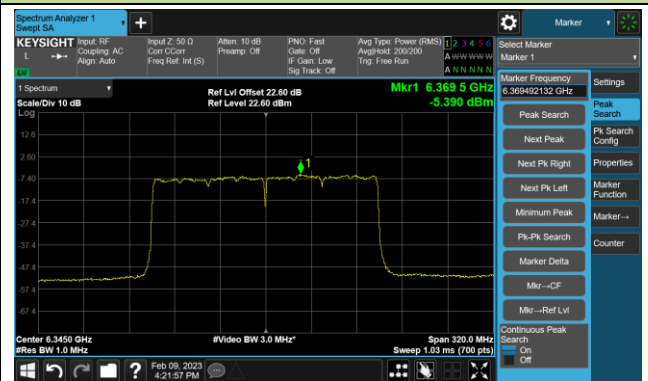

802.11be-EHT80 Power Spectral Density- Ant 2 (Nss = 4)

Channel 183 (6865MHz)

Channel 199 (6945MHz)

Channel 215 (7025MHz)

802.11be-EHT160 Power Spectral Density- Ant 2 (Nss = 4)

Channel 47 (6185MHz)

Channel 79 (6345MHz)

Channel 111 (6505MHz)

Channel 143 (6665MHz)

Channel 175 (6825MHz)

Channel 207 (6985MHz)

802.11be-EHT320 Power Spectral Density- Ant 2 (Nss = 4)

Channel 63 (6265MHz)

Channel 95 (6425MHz)

Channel 127 (6585MHz)