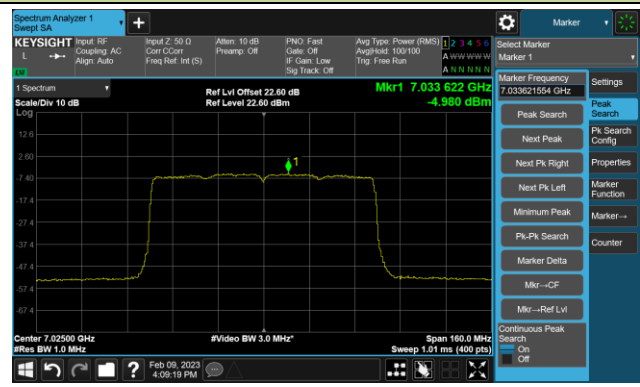

802.11be-EHT80 Power Spectral Density- Ant 2 (Nss = 4)

Channel 183 (6865MHz)

Channel 199 (6945MHz)

Channel 215 (7025MHz)

802.11be-EHT160 Power Spectral Density- Ant 2 (Nss = 4)

Channel 47 (6185MHz)

Channel 79 (6345MHz)

Channel 111 (6505MHz)

Channel 143 (6665MHz)

Channel 175 (6825MHz)

Channel 207 (6985MHz)

802.11be-EHT320 Power Spectral Density- Ant 2 (Nss = 4)

Channel 63 (6265MHz)

Channel 95 (6425MHz)

Channel 127 (6585MHz)