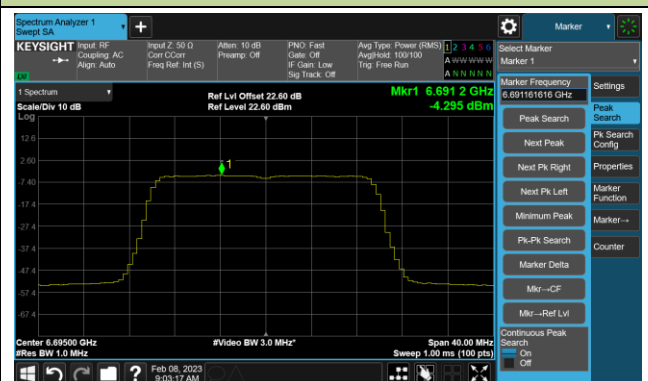

Channel 159 (6745MHz)

Channel 191 (6905MHz)

802.11ax-HE20 Power Spectral Density- Ant 3 (Nss = 4)

Channel 33 (6115MHz)

Channel 61 (6255MHz)

Channel 93 (6415MHz)

Channel 97 (6435MHz)

Channel 105 (6475MHz)

Channel 113 (6515MHz)

Channel 117 (6535MHz)

Channel 149 (6695MHz)

802.11ax-HE20 Power Spectral Density- Ant 3 (N_{ss} = 4)

Channel 181 (6855MHz)

Channel 185 (6875MHz)

Channel 189 (6895MHz)

Channel 213 (7015MHz)