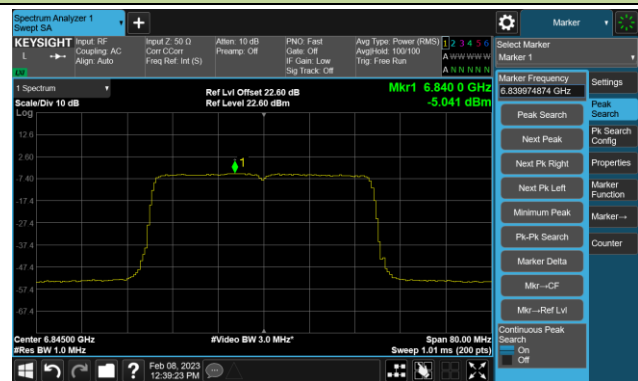

Channel 123 (6565MHz)

Channel 147 (6685MHz)

802.11ax-HE40 Power Spectral Density- Ant 3 (N_{ss} = 4)

Channel 179 (6845MHz)

Channel 187 (6885MHz)

Channel 195 (6925MHz)

Channel 211 (7005MHz)

Channel 227 (7085MHz)

802.11ax-HE80 Power Spectral Density- Ant 3 (Nss = 4)

Channel 39 (6145MHz)

Channel 55 (6225MHz)

Channel 87 (6385MHz)

Channel 103 (6465MHz)

Channel 119 (6545MHz)

Channel 135 (6625MHz)

Channel 151 (6705MHz)