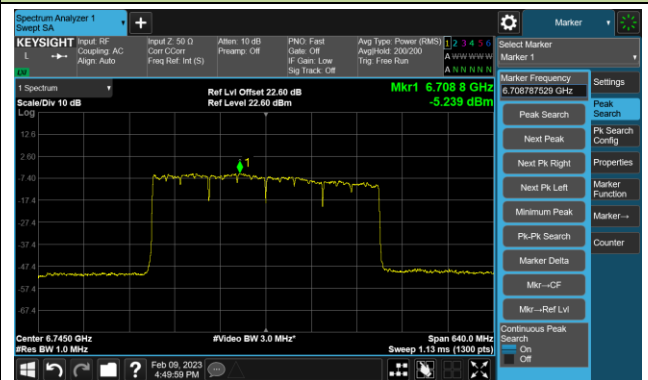

Channel 111 (6505MHz)

Channel 143 (6665MHz)

Channel 175 (6825MHz)

Channel 207 (6985MHz)

802.11be-EHT320 Power Spectral Density- Ant 2 (Nss = 4)

Channel 63 (6265MHz)

Channel 95 (6425MHz)

Channel 127 (6585MHz)

Channel 159 (6745MHz)

Channel 191 (6905MHz)

802.11ax-HE20 Power Spectral Density- Ant 3 (Nss = 4)

Channel 33 (6115MHz)

Channel 61 (6255MHz)

Channel 93 (6415MHz)

Channel 97 (6435MHz)

Channel 105 (6475MHz)