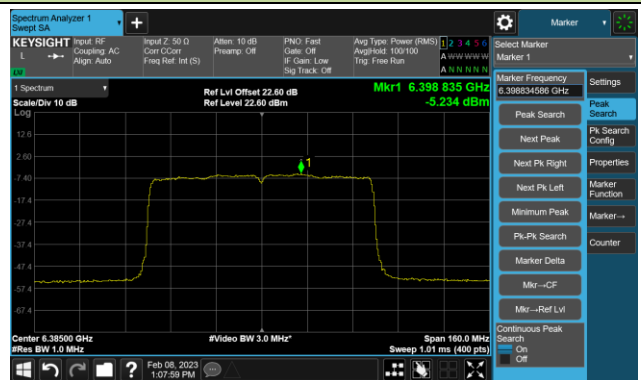

802.11ax-HE80 Power Spectral Density- Ant 3 (Nss = 4)

Channel 39 (6145MHz)

Channel 55 (6225MHz)

Channel 87 (6385MHz)

Channel 103 (6465MHz)

Channel 119 (6545MHz)

Channel 135 (6625MHz)

Channel 151 (6705MHz)

Channel 167 (6785MHz)

802.11ax-HE80 Power Spectral Density- Ant 3 (Nss = 4)

Channel 183 (6865MHz)

Channel 199 (6945MHz)

Channel 215 (7025MHz)

802.11ax-HE160 Power Spectral Density- Ant 3 (Nss = 4)

Channel 47 (6185MHz)