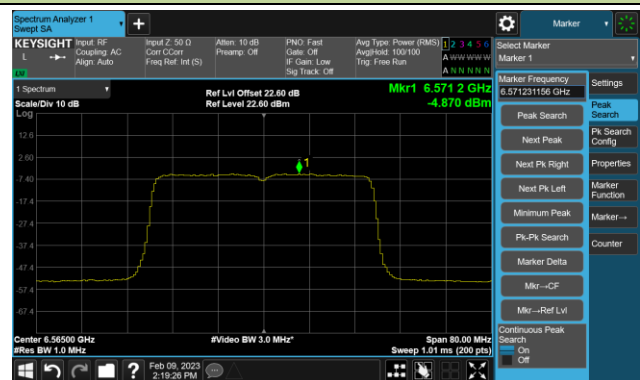

802.11be-EHT40 Power Spectral Density- Ant 2 (Nss = 4)

Channel 35 (6125MHz)

Channel 59 (6245MHz)

Channel 91 (6405MHz)

Channel 99 (6445MHz)

Channel 107 (6485MHz)

Channel 115 (6525MHz)

Channel 123 (6565MHz)

Channel 147 (6685MHz)

802.11be-EHT40 Power Spectral Density- Ant 2 (Nss = 4)

Channel 179 (6845MHz)

Channel 187 (6885MHz)

Channel 195 (6925MHz)

Channel 211 (7005MHz)

Channel 227 (7085MHz)

802.11be-EHT80 Power Spectral Density- Ant 2 (Nss = 4)