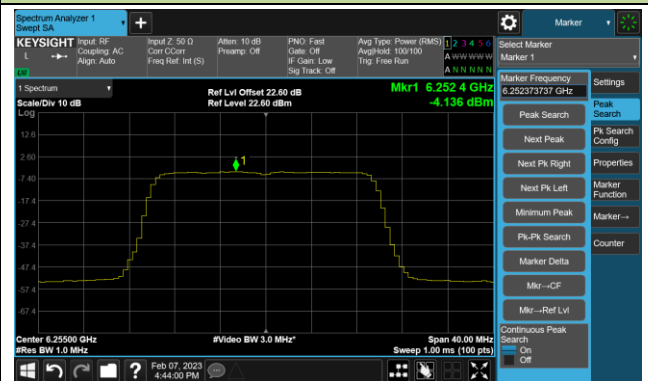

Channel 159 (6745MHz)

Channel 191 (6905MHz)

802.11ax-HE20 Power Spectral Density- Ant 3 (Nss = 4)

Channel 33 (6115MHz)

Channel 61 (6255MHz)

Channel 93 (6415MHz)

Channel 97 (6435MHz)

Channel 105 (6475MHz)

Channel 113 (6515MHz)

Channel 117 (6535MHz)

Channel 149 (6695MHz)

802.11ax-HE20 Power Spectral Density- Ant 3 (N_{ss} = 4)

Channel 181 (6855MHz)

Channel 185 (6875MHz)

Channel 189 (6895MHz)

Channel 213 (7015MHz)