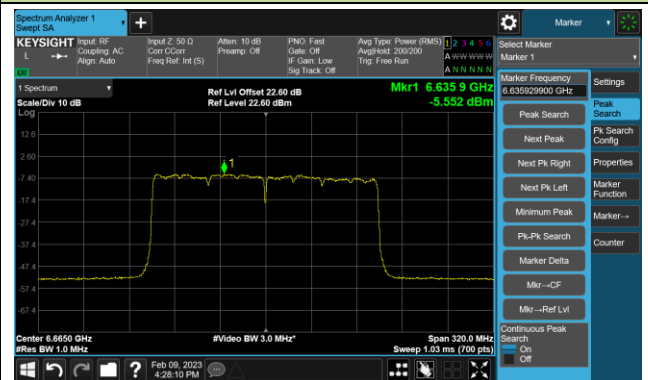

802.11be-EHT80 Power Spectral Density- Ant 2 (Nss = 4)

Channel 183 (6865MHz)

Channel 199 (6945MHz)

Channel 215 (7025MHz)

802.11be-EHT160 Power Spectral Density- Ant 2 (Nss = 4)

Channel 47 (6185MHz)

Channel 79 (6345MHz)

Channel 111 (6505MHz)

Channel 143 (6665MHz)

Channel 175 (6825MHz)

Channel 207 (6985MHz)

802.11be-EHT320 Power Spectral Density- Ant 2 (Nss = 4)

Channel 63 (6265MHz)

Channel 95 (6425MHz)

Channel 127 (6585MHz)