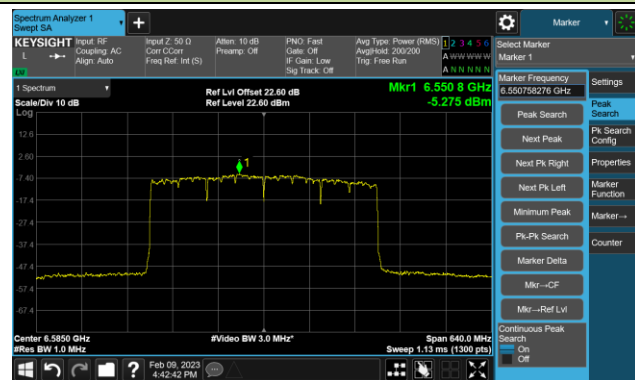

802.11be-EHT80 Power Spectral Density- Ant 2 (Nss = 4)

Channel 183 (6865MHz)

Channel 199 (6945MHz)

Channel 215 (7025MHz)

802.11be-EHT160 Power Spectral Density- Ant 2 (Nss = 4)

Channel 47 (6185MHz)

Channel 79 (6345MHz)

Channel 111 (6505MHz)

Channel 143 (6665MHz)

Channel 175 (6825MHz)

Channel 207 (6985MHz)

802.11be-EHT320 Power Spectral Density- Ant 2 (Nss = 4)

Channel 63 (6265MHz)

Channel 95 (6425MHz)

Channel 127 (6585MHz)

Channel 159 (6745MHz)

Channel 191 (6905MHz)

802.11ax-HE20 Power Spectral Density- Ant 3 (Nss = 4)

Channel 33 (6115MHz)

Channel 61 (6255MHz)

Channel 93 (6415MHz)

Channel 97 (6435MHz)

Channel 105 (6475MHz)