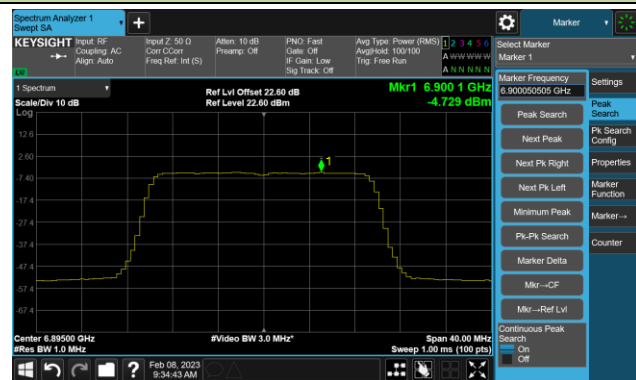

Channel 113 (6515MHz)

Channel 117 (6535MHz)

Channel 149 (6695MHz)

802.11ax-HE20 Power Spectral Density- Ant 3 (N_{ss} = 4)

Channel 181 (6855MHz)

Channel 185 (6875MHz)

Channel 189 (6895MHz)

Channel 213 (7015MHz)

Channel 229 (7095MHz)

802.11ax-HE40 Power Spectral Density- Ant 3 (Nss = 4)

Channel 35 (6125MHz)

Channel 59 (6245MHz)

Channel 91 (6405MHz)

Channel 99 (6445MHz)

Channel 107 (6485MHz)

Channel 115 (6525MHz)