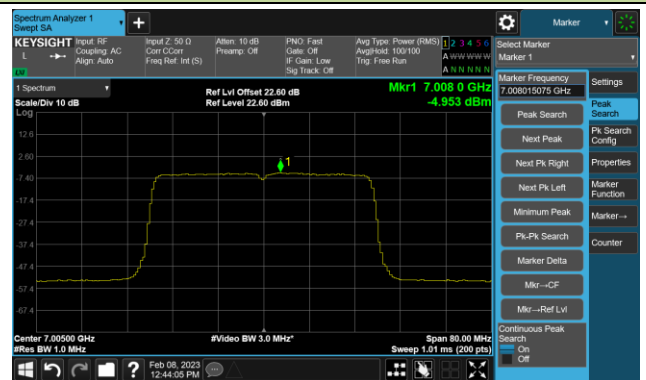

Channel 123 (6565MHz)

Channel 147 (6685MHz)

802.11ax-HE40 Power Spectral Density- Ant 3 (N_{ss} = 4)

Channel 179 (6845MHz)

Channel 187 (6885MHz)

Channel 195 (6925MHz)

Channel 211 (7005MHz)

Channel 227 (7085MHz)

802.11ax-HE80 Power Spectral Density- Ant 3 (Nss = 4)

Channel 39 (6145MHz)

Channel 55 (6225MHz)

Channel 87 (6385MHz)

Channel 103 (6465MHz)

Channel 119 (6545MHz)

Channel 135 (6625MHz)

Channel 151 (6705MHz)