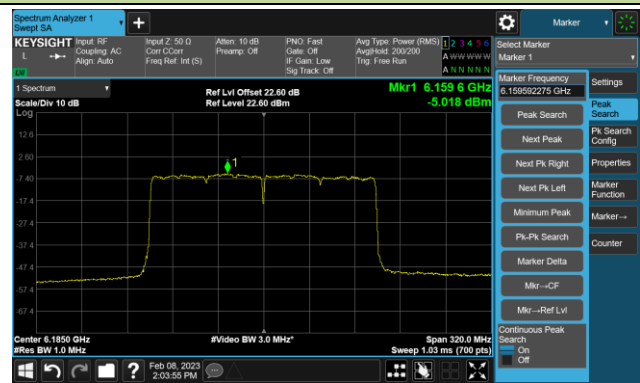

Channel 167 (6785MHz)

802.11ax-HE80 Power Spectral Density- Ant 3 (Nss = 4)

Channel 183 (6865MHz)

Channel 199 (6945MHz)

Channel 215 (7025MHz)

802.11ax-HE160 Power Spectral Density- Ant 3 (Nss = 4)

Channel 47 (6185MHz)

Channel 79 (6345MHz)

Channel 111 (6505MHz)

Channel 143 (6665MHz)

Channel 175 (6825MHz)

Channel 207 (6985MHz)