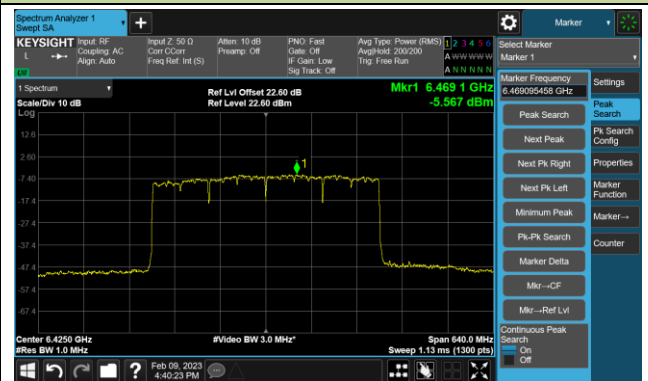

802.11be-EHT80 Power Spectral Density- Ant 2 (Nss = 4)

Channel 183 (6865MHz)

Channel 199 (6945MHz)

Channel 215 (7025MHz)

802.11be-EHT160 Power Spectral Density- Ant 2 (Nss = 4)

Channel 47 (6185MHz)

Channel 79 (6345MHz)

Channel 111 (6505MHz)

Channel 143 (6665MHz)

Channel 175 (6825MHz)

Channel 207 (6985MHz)

802.11be-EHT320 Power Spectral Density- Ant 2 (Nss = 4)

Channel 63 (6265MHz)

Channel 95 (6425MHz)

Channel 127 (6585MHz)

Channel 159 (6745MHz)

Channel 191 (6905MHz)

802.11ax-HE20 Power Spectral Density- Ant 3 (Nss = 4)

Channel 33 (6115MHz)

Channel 61 (6255MHz)

Channel 93 (6415MHz)

Channel 97 (6435MHz)

Channel 105 (6475MHz)