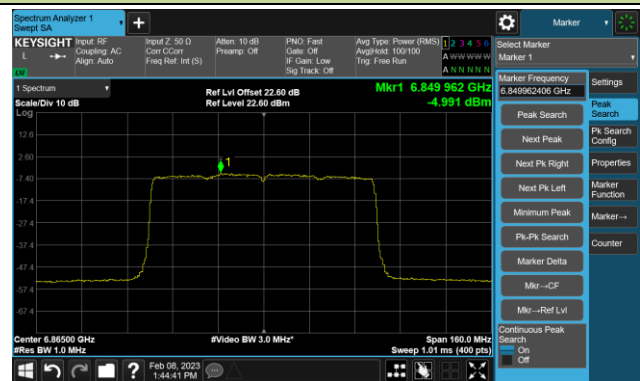

Channel 123 (6565MHz)

Channel 147 (6685MHz)

802.11ax-HE40 Power Spectral Density- Ant 3 (N_{ss} = 4)

Channel 179 (6845MHz)

Channel 187 (6885MHz)

Channel 195 (6925MHz)

Channel 211 (7005MHz)

Channel 227 (7085MHz)

802.11ax-HE80 Power Spectral Density- Ant 3 (Nss = 4)

Channel 39 (6145MHz)

Channel 55 (6225MHz)

Channel 87 (6385MHz)

Channel 103 (6465MHz)

Channel 119 (6545MHz)

Channel 135 (6625MHz)

Channel 151 (6705MHz)

Channel 167 (6785MHz)

802.11ax-HE80 Power Spectral Density- Ant 3 (Nss = 4)

Channel 183 (6865MHz)

Channel 199 (6945MHz)

Channel 215 (7025MHz)

802.11ax-HE160 Power Spectral Density- Ant 3 (Nss = 4)

Channel 47 (6185MHz)