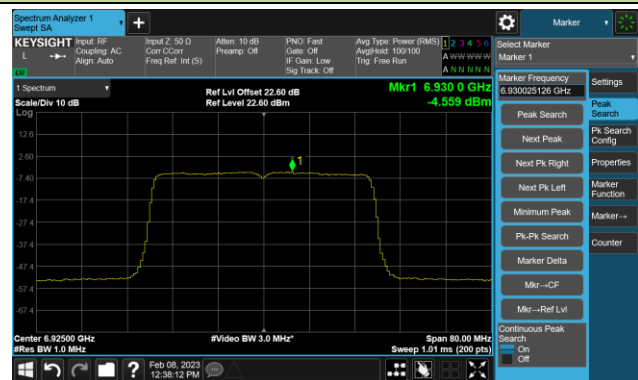

Channel 123 (6565MHz)

Channel 147 (6685MHz)

802.11ax-HE40 Power Spectral Density- Ant 3 (N_{ss} = 4)

Channel 179 (6845MHz)

Channel 187 (6885MHz)

Channel 195 (6925MHz)

Channel 211 (7005MHz)

Channel 227 (7085MHz)

802.11ax-HE80 Power Spectral Density- Ant 3 (Nss = 4)

Channel 39 (6145MHz)

Channel 55 (6225MHz)

Channel 87 (6385MHz)

Channel 103 (6465MHz)

Channel 119 (6545MHz)

Channel 135 (6625MHz)

Channel 151 (6705MHz)