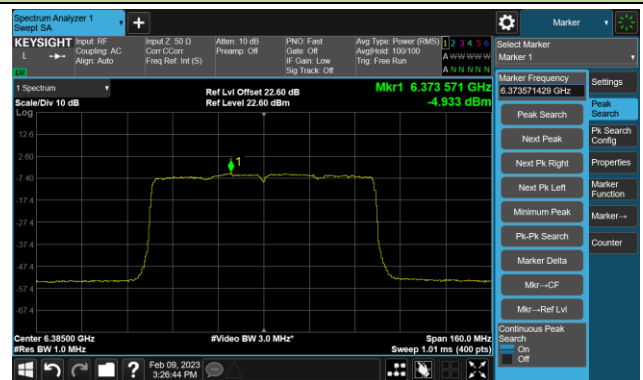

Channel 87 (6385MHz)