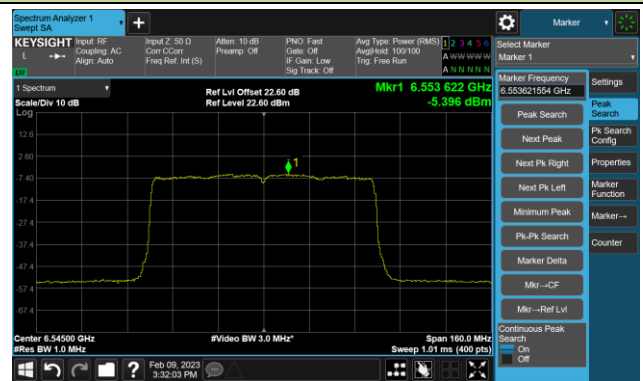

Channel 147 (6685MHz)

802.11be-EHT40 Power Spectral Density- Ant 2 (Nss = 4)

Channel 179 (6845MHz)

Channel 187 (6885MHz)

Channel 195 (6925MHz)

Channel 211 (7005MHz)

Channel 227 (7085MHz)

802.11be-EHT80 Power Spectral Density- Ant 2 (Nss = 4)

Channel 39 (6145MHz)

Channel 55 (6225MHz)

Channel 87 (6385MHz)

Channel 103 (6465MHz)

Channel 119 (6545MHz)

Channel 135 (6625MHz)

Channel 151 (6705MHz)

Channel 167 (6785MHz)

802.11be-EHT80 Power Spectral Density- Ant 2 (Nss = 4)

Channel 183 (6865MHz)

Channel 199 (6945MHz)

Channel 215 (7025MHz)

802.11be-EHT160 Power Spectral Density- Ant 2 (Nss = 4)

Channel 47 (6185MHz)

Channel 79 (6345MHz)