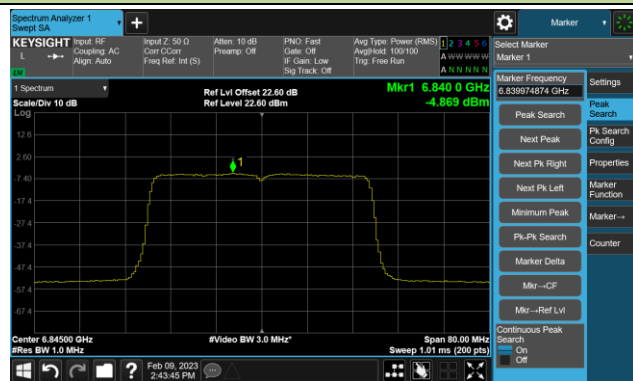

802.11be-EHT40 Power Spectral Density- Ant 2 (Nss = 4)

Channel 35 (6125MHz)

Channel 59 (6245MHz)

Channel 91 (6405MHz)

Channel 99 (6445MHz)

Channel 107 (6485MHz)

Channel 115 (6525MHz)

Channel 123 (6565MHz)

Channel 147 (6685MHz)

802.11be-EHT40 Power Spectral Density- Ant 2 (Nss = 4)

Channel 179 (6845MHz)

Channel 187 (6885MHz)

Channel 195 (6925MHz)

Channel 211 (7005MHz)

Channel 227 (7085MHz)

802.11be-EHT80 Power Spectral Density- Ant 2 (Nss = 4)