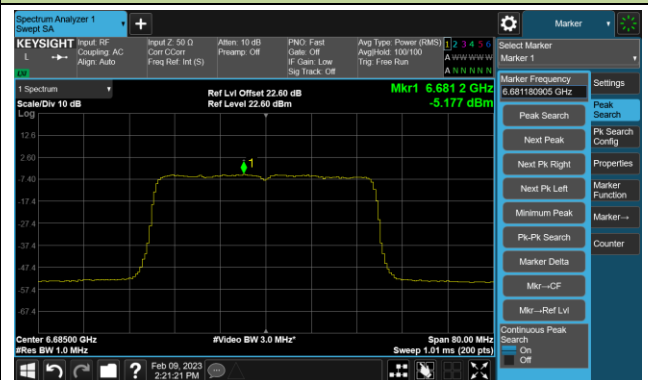

802.11be-EHT40 Power Spectral Density- Ant 2 (Nss = 4)

Channel 35 (6125MHz)

Channel 59 (6245MHz)

Channel 91 (6405MHz)

Channel 99 (6445MHz)

Channel 107 (6485MHz)

Channel 115 (6525MHz)

Channel 123 (6565MHz)

Channel 147 (6685MHz)

802.11be-EHT40 Power Spectral Density- Ant 2 (Nss = 4)

Channel 179 (6845MHz)

Channel 187 (6885MHz)

Channel 195 (6925MHz)

Channel 211 (7005MHz)

Channel 227 (7085MHz)

802.11be-EHT80 Power Spectral Density- Ant 2 (Nss = 4)