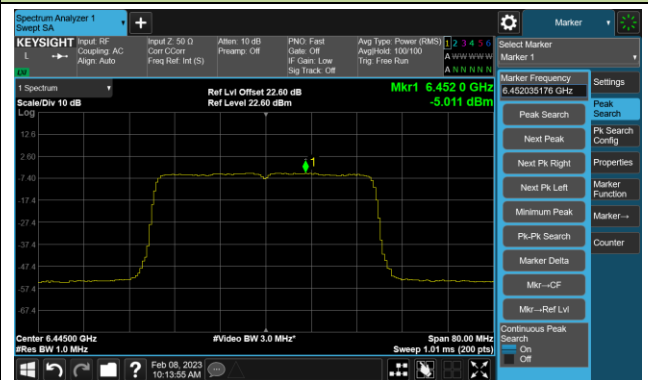

Channel 229 (7095MHz)

802.11ax-HE40 Power Spectral Density- Ant 3 (Nss = 4)

Channel 35 (6125MHz)

Channel 59 (6245MHz)

Channel 91 (6405MHz)

Channel 99 (6445MHz)

Channel 107 (6485MHz)

Channel 115 (6525MHz)

Channel 123 (6565MHz)

Channel 147 (6685MHz)

802.11ax-HE40 Power Spectral Density- Ant 3 (N_{ss} = 4)

Channel 179 (6845MHz)

Channel 187 (6885MHz)

Channel 195 (6925MHz)

Channel 211 (7005MHz)

Channel 227 (7085MHz)