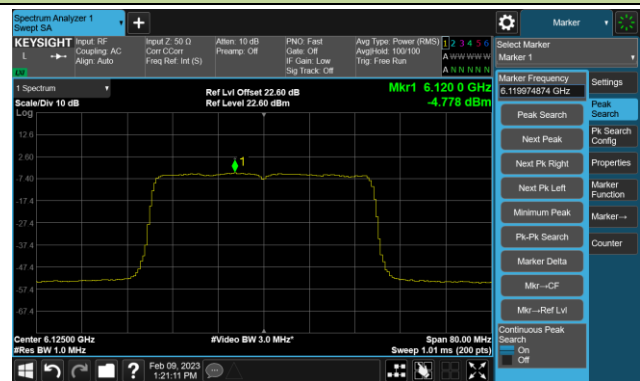

802.11be-EHT40 Power Spectral Density- Ant 2 (Nss = 4)

Channel 35 (6125MHz)

Channel 59 (6245MHz)

Channel 91 (6405MHz)

Channel 99 (6445MHz)

Channel 107 (6485MHz)

Channel 115 (6525MHz)

Channel 123 (6565MHz)

Channel 147 (6685MHz)

802.11be-EHT40 Power Spectral Density- Ant 2 (Nss = 4)

Channel 179 (6845MHz)

Channel 187 (6885MHz)

Channel 195 (6925MHz)

Channel 211 (7005MHz)

Channel 227 (7085MHz)

802.11be-EHT80 Power Spectral Density- Ant 2 (Nss = 4)