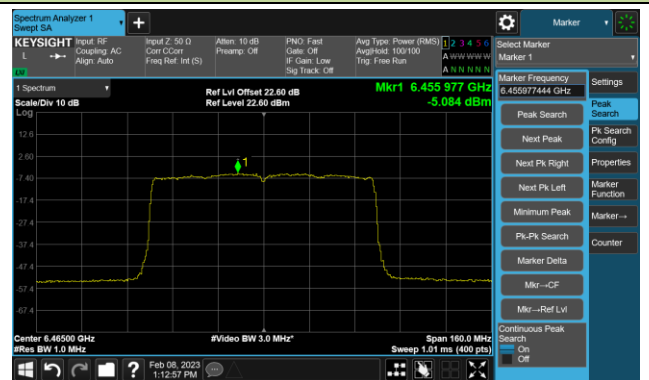

802.11ax-HE80 Power Spectral Density- Ant 3 (Nss = 4)

Channel 39 (6145MHz)

Channel 55 (6225MHz)

Channel 87 (6385MHz)

Channel 103 (6465MHz)

Channel 119 (6545MHz)

Channel 135 (6625MHz)

Channel 151 (6705MHz)

Channel 167 (6785MHz)

802.11ax-HE80 Power Spectral Density- Ant 3 (Nss = 4)

Channel 183 (6865MHz)

Channel 199 (6945MHz)

Channel 215 (7025MHz)

802.11ax-HE160 Power Spectral Density- Ant 3 (Nss = 4)

Channel 47 (6185MHz)