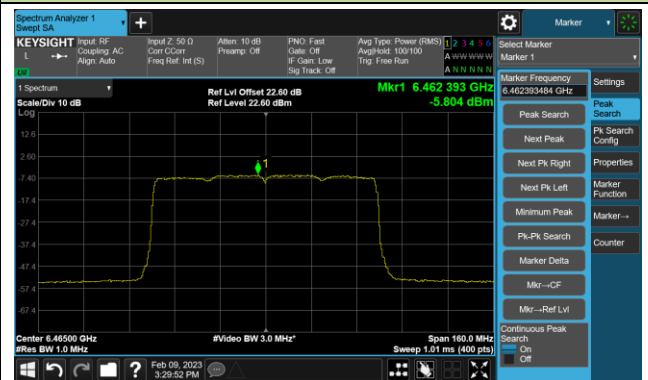

Channel 39 (6145MHz)

Channel 55 (6225MHz)

Channel 87 (6385MHz)

Channel 103 (6465MHz)

Channel 119 (6545MHz)

Channel 135 (6625MHz)

Channel 151 (6705MHz)

Channel 167 (6785MHz)

802.11be-EHT80 Power Spectral Density- Ant 2 (Nss = 4)

Channel 183 (6865MHz)

Channel 199 (6945MHz)

Channel 215 (7025MHz)

802.11be-EHT160 Power Spectral Density- Ant 2 (Nss = 4)

Channel 47 (6185MHz)

Channel 79 (6345MHz)