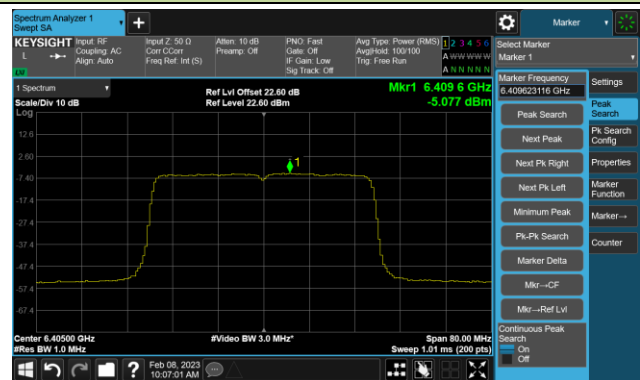

Channel 113 (6515MHz)

Channel 117 (6535MHz)

Channel 149 (6695MHz)

802.11ax-HE20 Power Spectral Density- Ant 3 (N_{ss} = 4)

Channel 181 (6855MHz)

Channel 185 (6875MHz)

Channel 189 (6895MHz)

Channel 213 (7015MHz)

Channel 229 (7095MHz)

802.11ax-HE40 Power Spectral Density- Ant 3 (Nss = 4)

Channel 35 (6125MHz)

Channel 59 (6245MHz)

Channel 91 (6405MHz)

Channel 99 (6445MHz)

Channel 107 (6485MHz)

Channel 115 (6525MHz)

Channel 123 (6565MHz)

Channel 147 (6685MHz)

802.11ax-HE40 Power Spectral Density- Ant 3 (N_{ss} = 4)

Channel 179 (6845MHz)

Channel 187 (6885MHz)

Channel 195 (6925MHz)

Channel 211 (7005MHz)

Channel 227 (7085MHz)