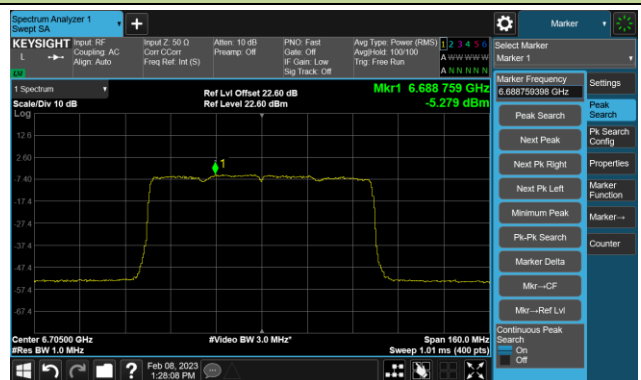

802.11ax-HE80 Power Spectral Density- Ant 3 (Nss = 4)

Channel 39 (6145MHz)

Channel 55 (6225MHz)

Channel 87 (6385MHz)

Channel 103 (6465MHz)

Channel 119 (6545MHz)

Channel 135 (6625MHz)

Channel 151 (6705MHz)

Channel 167 (6785MHz)

802.11ax-HE80 Power Spectral Density- Ant 3 (Nss = 4)

Channel 183 (6865MHz)

Channel 199 (6945MHz)

Channel 215 (7025MHz)

802.11ax-HE160 Power Spectral Density- Ant 3 (Nss = 4)

Channel 47 (6185MHz)