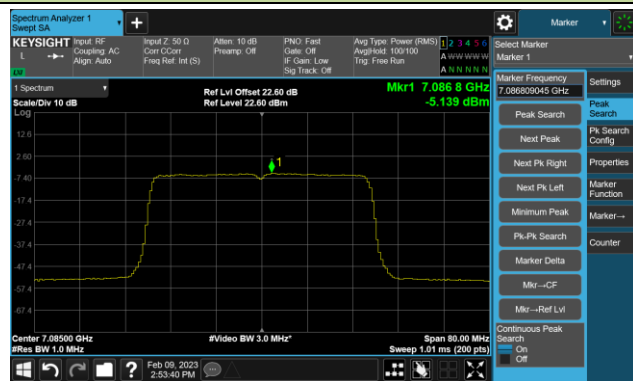

Channel 147 (6685MHz)

802.11be-EHT40 Power Spectral Density- Ant 2 (Nss = 4)

Channel 179 (6845MHz)

Channel 187 (6885MHz)

Channel 195 (6925MHz)

Channel 211 (7005MHz)

Channel 227 (7085MHz)

802.11be-EHT80 Power Spectral Density- Ant 2 (Nss = 4)

Channel 39 (6145MHz)

Channel 55 (6225MHz)

Channel 87 (6385MHz)

Channel 103 (6465MHz)

Channel 119 (6545MHz)

Channel 135 (6625MHz)

Channel 151 (6705MHz)

Channel 167 (6785MHz)