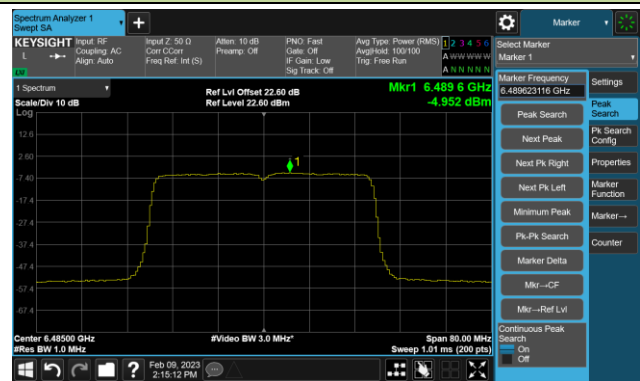

802.11be-EHT40 Power Spectral Density- Ant 2 (Nss = 4)

Channel 35 (6125MHz)

Channel 59 (6245MHz)

Channel 91 (6405MHz)

Channel 99 (6445MHz)

Channel 107 (6485MHz)

Channel 115 (6525MHz)

Channel 123 (6565MHz)

Channel 147 (6685MHz)

802.11be-EHT40 Power Spectral Density- Ant 2 (Nss = 4)

Channel 179 (6845MHz)

Channel 187 (6885MHz)

Channel 195 (6925MHz)

Channel 211 (7005MHz)

Channel 227 (7085MHz)

802.11be-EHT80 Power Spectral Density- Ant 2 (Nss = 4)