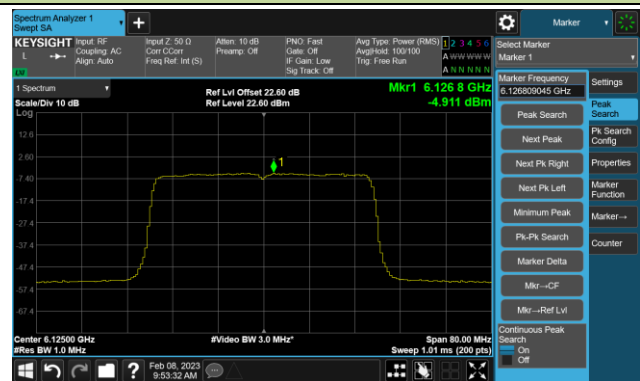

Channel 159 (6745MHz)

Channel 191 (6905MHz)

802.11ax-HE20 Power Spectral Density- Ant 3 (Nss = 4)

Channel 33 (6115MHz)

Channel 61 (6255MHz)

Channel 93 (6415MHz)

Channel 97 (6435MHz)

Channel 105 (6475MHz)

Channel 113 (6515MHz)

Channel 117 (6535MHz)

Channel 149 (6695MHz)

802.11ax-HE20 Power Spectral Density- Ant 3 (N_{ss} = 4)

Channel 181 (6855MHz)

Channel 185 (6875MHz)

Channel 189 (6895MHz)

Channel 213 (7015MHz)

Channel 229 (7095MHz)

802.11ax-HE40 Power Spectral Density- Ant 3 (Nss = 4)

Channel 35 (6125MHz)

Channel 59 (6245MHz)

Channel 91 (6405MHz)

Channel 99 (6445MHz)

Channel 107 (6485MHz)

Channel 115 (6525MHz)