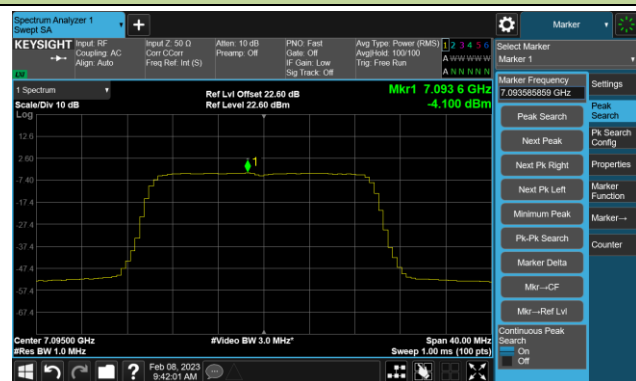

Channel 159 (6745MHz)

Channel 191 (6905MHz)

802.11ax-HE20 Power Spectral Density- Ant 3 (Nss = 4)

Channel 33 (6115MHz)

Channel 61 (6255MHz)

Channel 93 (6415MHz)

Channel 97 (6435MHz)

Channel 105 (6475MHz)

Channel 113 (6515MHz)

Channel 117 (6535MHz)

Channel 149 (6695MHz)

802.11ax-HE20 Power Spectral Density- Ant 3 (N_{ss} = 4)

Channel 181 (6855MHz)

Channel 185 (6875MHz)

Channel 189 (6895MHz)

Channel 213 (7015MHz)

Channel 229 (7095MHz)

802.11ax-HE40 Power Spectral Density- Ant 3 (Nss = 4)

Channel 35 (6125MHz)

Channel 59 (6245MHz)

Channel 91 (6405MHz)

Channel 99 (6445MHz)

Channel 107 (6485MHz)

Channel 115 (6525MHz)