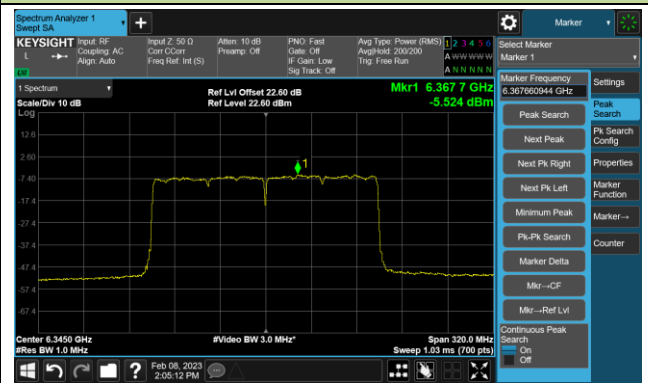

Channel 167 (6785MHz)

802.11ax-HE80 Power Spectral Density- Ant 3 (Nss = 4)

Channel 183 (6865MHz)

Channel 199 (6945MHz)

Channel 215 (7025MHz)

802.11ax-HE160 Power Spectral Density- Ant 3 (Nss = 4)

Channel 47 (6185MHz)

Channel 79 (6345MHz)

Channel 111 (6505MHz)

Channel 143 (6665MHz)

Channel 175 (6825MHz)

Channel 207 (6985MHz)