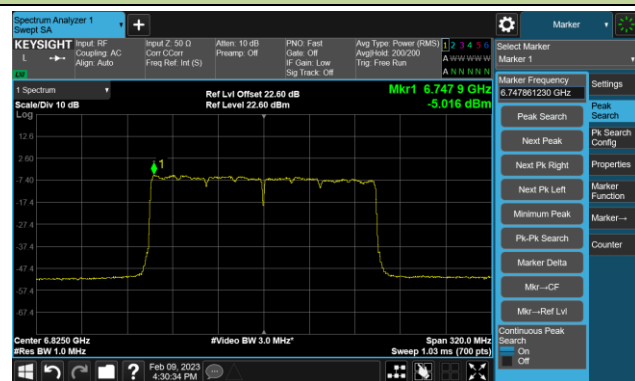

802.11be-EHT80 Power Spectral Density- Ant 2 (Nss = 4)

Channel 183 (6865MHz)

Channel 199 (6945MHz)

Channel 215 (7025MHz)

802.11be-EHT160 Power Spectral Density- Ant 2 (Nss = 4)

Channel 47 (6185MHz)

Channel 79 (6345MHz)

Channel 111 (6505MHz)

Channel 143 (6665MHz)

Channel 175 (6825MHz)

Channel 207 (6985MHz)

802.11be-EHT320 Power Spectral Density- Ant 2 (Nss = 4)

Channel 63 (6265MHz)

Channel 95 (6425MHz)

Channel 127 (6585MHz)