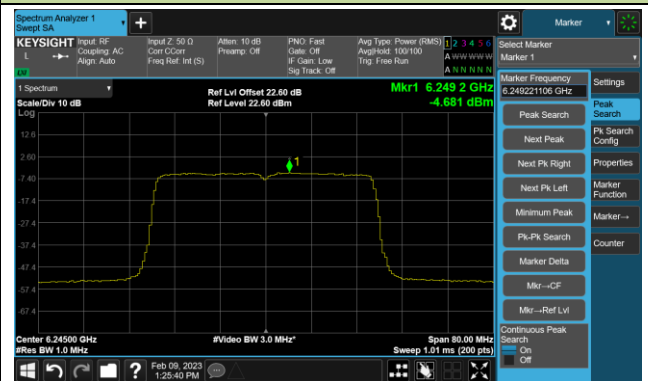

802.11be-EHT40 Power Spectral Density- Ant 2 (Nss = 4)

Channel 35 (6125MHz)

Channel 59 (6245MHz)

Channel 91 (6405MHz)

Channel 99 (6445MHz)

Channel 107 (6485MHz)

Channel 115 (6525MHz)

Channel 123 (6565MHz)

Channel 147 (6685MHz)

802.11be-EHT40 Power Spectral Density- Ant 2 (Nss = 4)

Channel 179 (6845MHz)

Channel 187 (6885MHz)

Channel 195 (6925MHz)

Channel 211 (7005MHz)

Channel 227 (7085MHz)

802.11be-EHT80 Power Spectral Density- Ant 2 (Nss = 4)