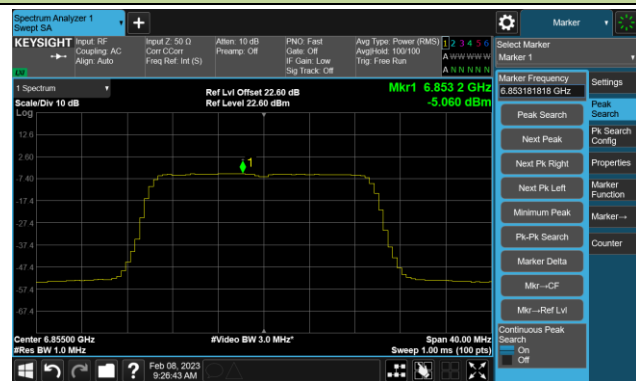

Channel 159 (6745MHz)

Channel 191 (6905MHz)

802.11ax-HE20 Power Spectral Density- Ant 3 (Nss = 4)

Channel 33 (6115MHz)

Channel 61 (6255MHz)

Channel 93 (6415MHz)

Channel 97 (6435MHz)

Channel 105 (6475MHz)

Channel 113 (6515MHz)

Channel 117 (6535MHz)

Channel 149 (6695MHz)

802.11ax-HE20 Power Spectral Density- Ant 3 (N_{ss} = 4)

Channel 181 (6855MHz)

Channel 185 (6875MHz)

Channel 189 (6895MHz)

Channel 213 (7015MHz)

Channel 229 (7095MHz)

802.11ax-HE40 Power Spectral Density- Ant 3 (Nss = 4)

Channel 35 (6125MHz)

Channel 59 (6245MHz)

Channel 91 (6405MHz)

Channel 99 (6445MHz)

Channel 107 (6485MHz)

Channel 115 (6525MHz)