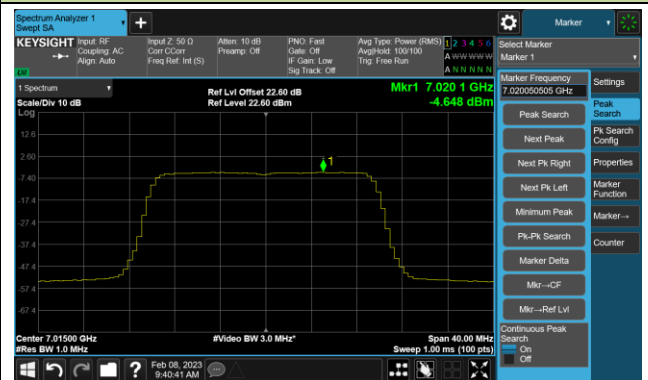

Channel 113 (6515MHz)

Channel 117 (6535MHz)

Channel 149 (6695MHz)

802.11ax-HE20 Power Spectral Density- Ant 3 (N_{ss} = 4)

Channel 181 (6855MHz)

Channel 185 (6875MHz)

Channel 189 (6895MHz)

Channel 213 (7015MHz)

Channel 229 (7095MHz)

802.11ax-HE40 Power Spectral Density- Ant 3 (Nss = 4)

Channel 35 (6125MHz)

Channel 59 (6245MHz)

Channel 91 (6405MHz)

Channel 99 (6445MHz)

Channel 107 (6485MHz)

Channel 115 (6525MHz)