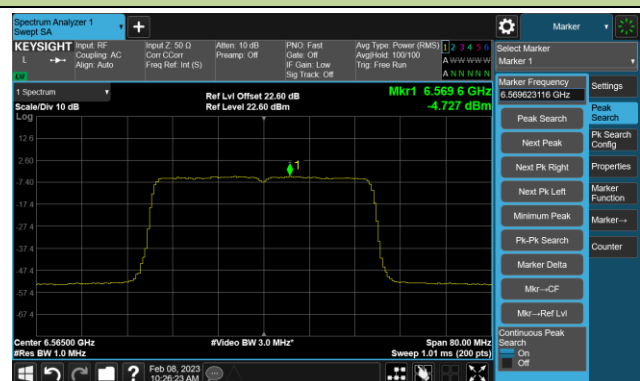

Channel 113 (6515MHz)

Channel 117 (6535MHz)

Channel 149 (6695MHz)

802.11ax-HE20 Power Spectral Density- Ant 3 (N_{ss} = 4)

Channel 181 (6855MHz)

Channel 185 (6875MHz)

Channel 189 (6895MHz)

Channel 213 (7015MHz)

Channel 229 (7095MHz)

802.11ax-HE40 Power Spectral Density- Ant 3 (Nss = 4)

Channel 35 (6125MHz)

Channel 59 (6245MHz)

Channel 91 (6405MHz)

Channel 99 (6445MHz)

Channel 107 (6485MHz)

Channel 115 (6525MHz)

Channel 123 (6565MHz)

Channel 147 (6685MHz)

802.11ax-HE40 Power Spectral Density- Ant 3 (N_{ss} = 4)

Channel 179 (6845MHz)

Channel 187 (6885MHz)

Channel 195 (6925MHz)

Channel 211 (7005MHz)

Channel 227 (7085MHz)