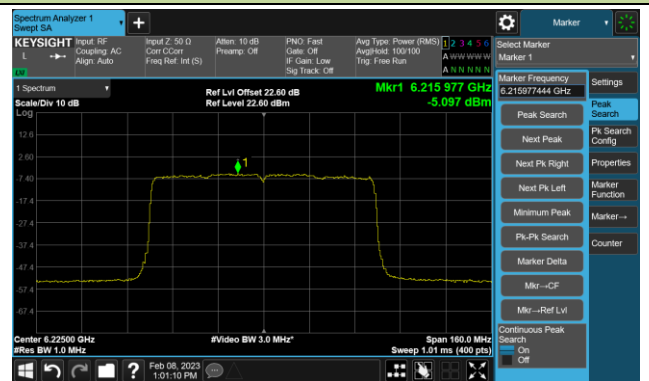

Channel 123 (6565MHz)

Channel 147 (6685MHz)

802.11ax-HE40 Power Spectral Density- Ant 3 (N_{ss} = 4)

Channel 179 (6845MHz)

Channel 187 (6885MHz)

Channel 195 (6925MHz)

Channel 211 (7005MHz)

Channel 227 (7085MHz)

802.11ax-HE80 Power Spectral Density- Ant 3 (Nss = 4)

Channel 39 (6145MHz)

Channel 55 (6225MHz)

Channel 87 (6385MHz)

Channel 103 (6465MHz)

Channel 119 (6545MHz)

Channel 135 (6625MHz)

Channel 151 (6705MHz)