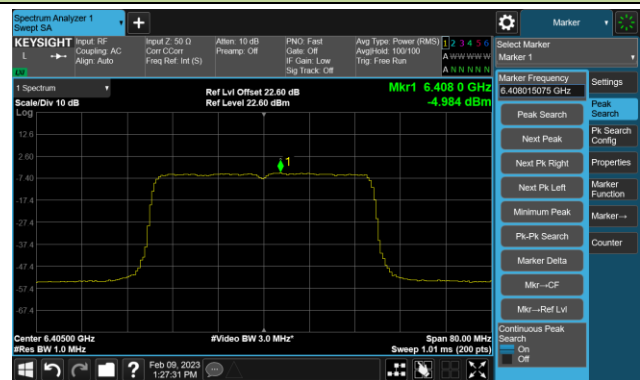

802.11be-EHT40 Power Spectral Density- Ant 2 (Nss = 4)

Channel 35 (6125MHz)

Channel 59 (6245MHz)

Channel 91 (6405MHz)

Channel 99 (6445MHz)

Channel 107 (6485MHz)

Channel 115 (6525MHz)

Channel 123 (6565MHz)

Channel 147 (6685MHz)

802.11be-EHT40 Power Spectral Density- Ant 2 (Nss = 4)

Channel 179 (6845MHz)

Channel 187 (6885MHz)

Channel 195 (6925MHz)

Channel 211 (7005MHz)

Channel 227 (7085MHz)

802.11be-EHT80 Power Spectral Density- Ant 2 (Nss = 4)