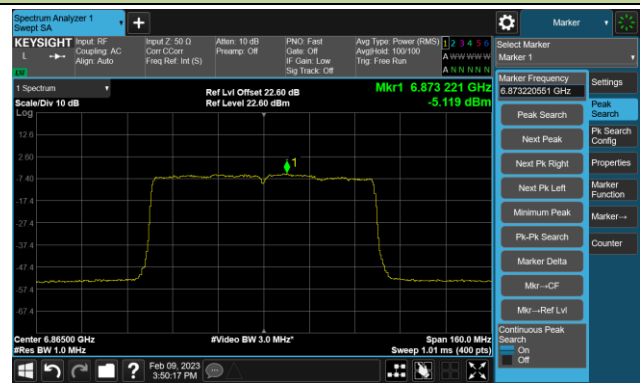

Channel 39 (6145MHz)

Channel 55 (6225MHz)

Channel 87 (6385MHz)

Channel 103 (6465MHz)

Channel 119 (6545MHz)

Channel 135 (6625MHz)

Channel 151 (6705MHz)

Channel 167 (6785MHz)

802.11be-EHT80 Power Spectral Density- Ant 2 (Nss = 4)

Channel 183 (6865MHz)

Channel 199 (6945MHz)

Channel 215 (7025MHz)

802.11be-EHT160 Power Spectral Density- Ant 2 (Nss = 4)

Channel 47 (6185MHz)

Channel 79 (6345MHz)