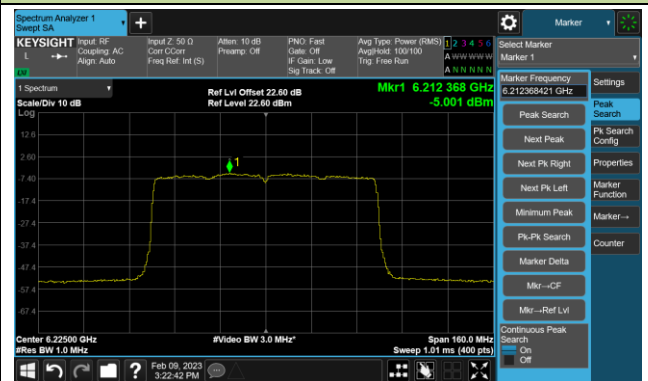

Channel 55 (6225MHz)