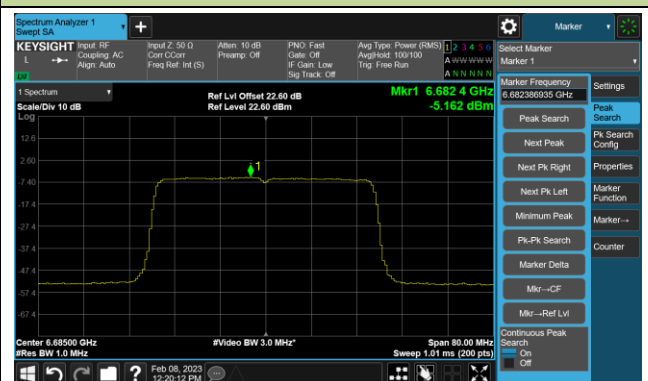

Channel 229 (7095MHz)

802.11ax-HE40 Power Spectral Density- Ant 3 (Nss = 4)

Channel 35 (6125MHz)

Channel 59 (6245MHz)

Channel 91 (6405MHz)

Channel 99 (6445MHz)

Channel 107 (6485MHz)

Channel 115 (6525MHz)

Channel 123 (6565MHz)

Channel 147 (6685MHz)

802.11ax-HE40 Power Spectral Density- Ant 3 (N_{ss} = 4)

Channel 179 (6845MHz)

Channel 187 (6885MHz)

Channel 195 (6925MHz)

Channel 211 (7005MHz)

Channel 227 (7085MHz)