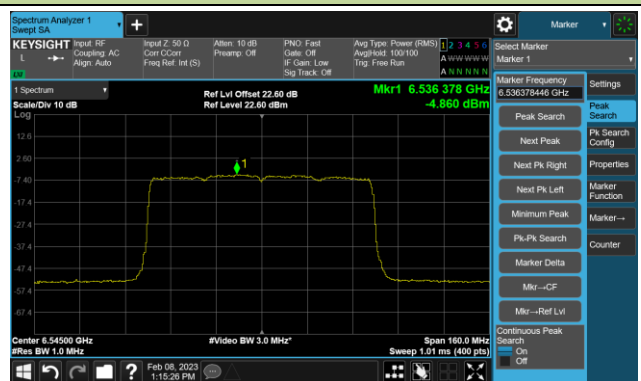

Channel 123 (6565MHz)

Channel 147 (6685MHz)

802.11ax-HE40 Power Spectral Density- Ant 3 (N_{ss} = 4)

Channel 179 (6845MHz)

Channel 187 (6885MHz)

Channel 195 (6925MHz)

Channel 211 (7005MHz)

Channel 227 (7085MHz)

802.11ax-HE80 Power Spectral Density- Ant 3 (Nss = 4)

Channel 39 (6145MHz)

Channel 55 (6225MHz)

Channel 87 (6385MHz)

Channel 103 (6465MHz)

Channel 119 (6545MHz)

Channel 135 (6625MHz)

Channel 151 (6705MHz)

Channel 167 (6785MHz)

802.11ax-HE80 Power Spectral Density- Ant 3 (Nss = 4)

Channel 183 (6865MHz)

Channel 199 (6945MHz)

Channel 215 (7025MHz)

802.11ax-HE160 Power Spectral Density- Ant 3 (Nss = 4)

Channel 47 (6185MHz)