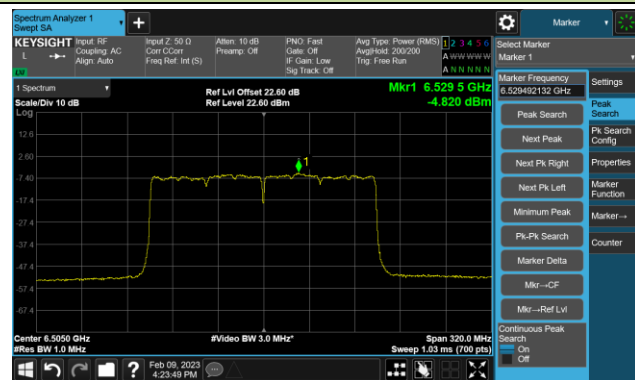

802.11be-EHT80 Power Spectral Density- Ant 2 (Nss = 4)

Channel 183 (6865MHz)

Channel 199 (6945MHz)

Channel 215 (7025MHz)

802.11be-EHT160 Power Spectral Density- Ant 2 (Nss = 4)

Channel 47 (6185MHz)

Channel 79 (6345MHz)

Channel 111 (6505MHz)

Channel 143 (6665MHz)

Channel 175 (6825MHz)

Channel 207 (6985MHz)

802.11be-EHT320 Power Spectral Density- Ant 2 (Nss = 4)

Channel 63 (6265MHz)

Channel 95 (6425MHz)

Channel 127 (6585MHz)