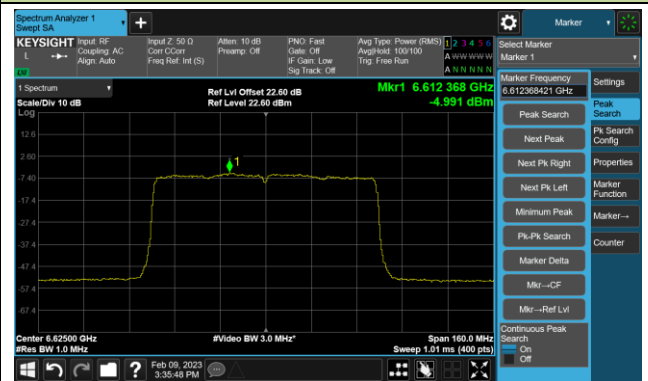

Channel 39 (6145MHz)

Channel 55 (6225MHz)

Channel 87 (6385MHz)

Channel 103 (6465MHz)

Channel 119 (6545MHz)

Channel 135 (6625MHz)

Channel 151 (6705MHz)

Channel 167 (6785MHz)

802.11be-EHT80 Power Spectral Density- Ant 2 (Nss = 4)

Channel 183 (6865MHz)

Channel 199 (6945MHz)

Channel 215 (7025MHz)

802.11be-EHT160 Power Spectral Density- Ant 2 (Nss = 4)

Channel 47 (6185MHz)

Channel 79 (6345MHz)