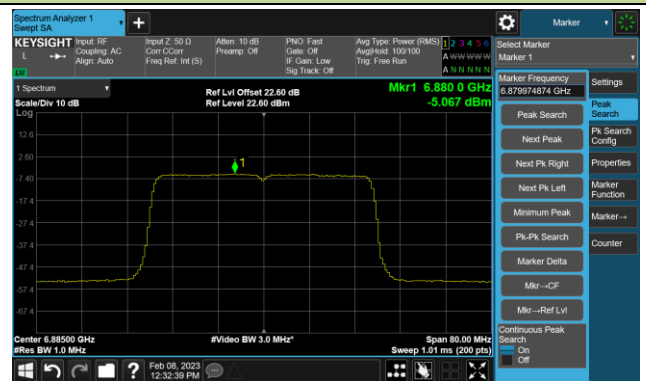

Channel 123 (6565MHz)

Channel 147 (6685MHz)

802.11ax-HE40 Power Spectral Density- Ant 3 (N_{ss} = 4)

Channel 179 (6845MHz)

Channel 187 (6885MHz)

Channel 195 (6925MHz)

Channel 211 (7005MHz)

Channel 227 (7085MHz)

802.11ax-HE80 Power Spectral Density- Ant 3 (Nss = 4)

Channel 39 (6145MHz)

Channel 55 (6225MHz)

Channel 87 (6385MHz)

Channel 103 (6465MHz)

Channel 119 (6545MHz)

Channel 135 (6625MHz)

Channel 151 (6705MHz)