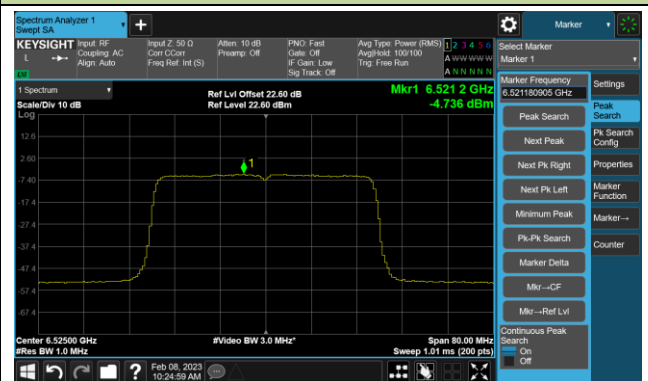

Channel 113 (6515MHz)

Channel 117 (6535MHz)

Channel 149 (6695MHz)

802.11ax-HE20 Power Spectral Density- Ant 3 (N_{ss} = 4)

Channel 181 (6855MHz)

Channel 185 (6875MHz)

Channel 189 (6895MHz)

Channel 213 (7015MHz)

Channel 229 (7095MHz)

802.11ax-HE40 Power Spectral Density- Ant 3 (Nss = 4)

Channel 35 (6125MHz)

Channel 59 (6245MHz)

Channel 91 (6405MHz)

Channel 99 (6445MHz)

Channel 107 (6485MHz)

Channel 115 (6525MHz)

Channel 123 (6565MHz)

Channel 147 (6685MHz)

802.11ax-HE40 Power Spectral Density- Ant 3 (N_{ss} = 4)

Channel 179 (6845MHz)

Channel 187 (6885MHz)

Channel 195 (6925MHz)

Channel 211 (7005MHz)

Channel 227 (7085MHz)