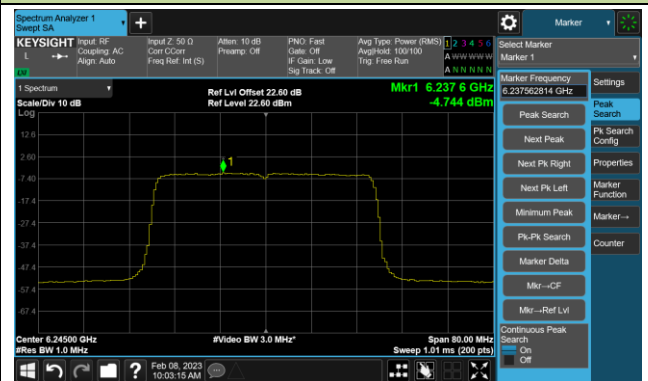

Channel 229 (7095MHz)

802.11ax-HE40 Power Spectral Density- Ant 3 (Nss = 4)

Channel 35 (6125MHz)

Channel 59 (6245MHz)

Channel 91 (6405MHz)

Channel 99 (6445MHz)

Channel 107 (6485MHz)

Channel 115 (6525MHz)

Channel 123 (6565MHz)

Channel 147 (6685MHz)

802.11ax-HE40 Power Spectral Density- Ant 3 (N_{ss} = 4)

Channel 179 (6845MHz)

Channel 187 (6885MHz)

Channel 195 (6925MHz)

Channel 211 (7005MHz)

Channel 227 (7085MHz)