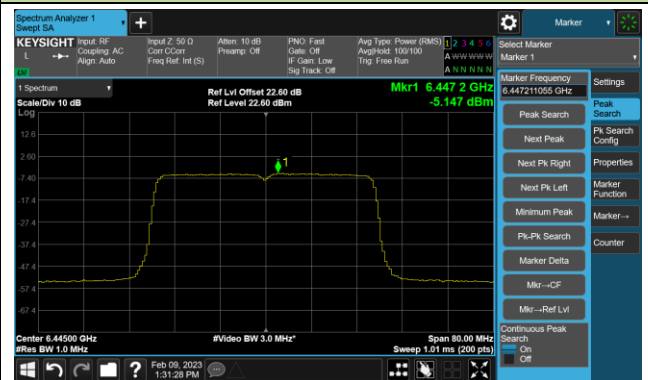

802.11be-EHT40 Power Spectral Density- Ant 2 (Nss = 4)

Channel 35 (6125MHz)

Channel 59 (6245MHz)

Channel 91 (6405MHz)

Channel 99 (6445MHz)

Channel 107 (6485MHz)

Channel 115 (6525MHz)

Channel 123 (6565MHz)

Channel 147 (6685MHz)

802.11be-EHT40 Power Spectral Density- Ant 2 (Nss = 4)

Channel 179 (6845MHz)

Channel 187 (6885MHz)

Channel 195 (6925MHz)

Channel 211 (7005MHz)

Channel 227 (7085MHz)

802.11be-EHT80 Power Spectral Density- Ant 2 (Nss = 4)