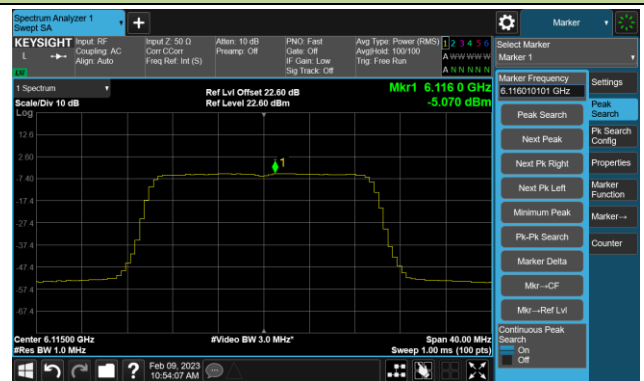

Channel 211 (7005MHz)

Channel 227 (7085MHz)

802.11ax-HE80 Power Spectral Density- Ant 1 (Nss = 4)

Channel 183 (6865MHz)

Channel 199 (6945MHz)

Channel 215 (7025MHz)

802.11ax-HE160 Power Spectral Density- Ant 1 (Nss = 4)

Channel 47 (6185MHz)

Channel 79 (6345MHz)

Channel 111 (6505MHz)

Channel 143 (6665MHz)

Channel 175 (6825MHz)

Channel 207 (6985MHz)

802.11be-EHT20 Power Spectral Density- Ant 1 (Nss = 4)

Channel 33 (6115MHz)

Channel 61 (6255MHz)

Channel 93 (6415MHz)

Channel 97 (6435MHz)

Channel 105 (6475MHz)

Channel 113 (6515MHz)

Channel 117 (6535MHz)

Channel 149 (6695MHz)

802.11be-EHT40 Power Spectral Density- Ant 1 (Nss = 4)