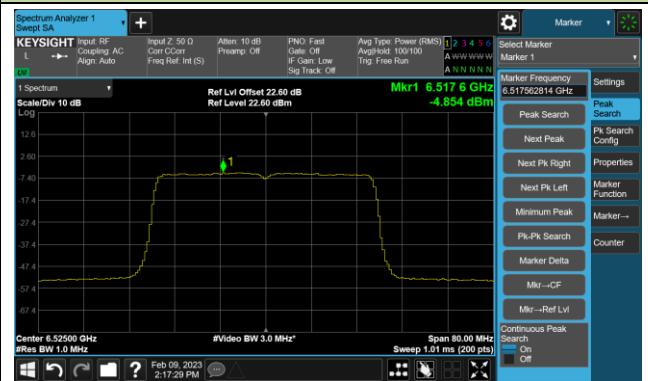

Channel 35 (6125MHz)

Channel 59 (6245MHz)

Channel 91 (6405MHz)

Channel 99 (6445MHz)

Channel 107 (6485MHz)

Channel 115 (6525MHz)

Channel 123 (6565MHz)

Channel 147 (6685MHz)

802.11be-EHT40 Power Spectral Density- Ant 1 (Nss = 4)

Channel 179 (6845MHz)

Channel 187 (6885MHz)

Channel 195 (6925MHz)

Channel 211 (7005MHz)

Channel 227 (7085MHz)