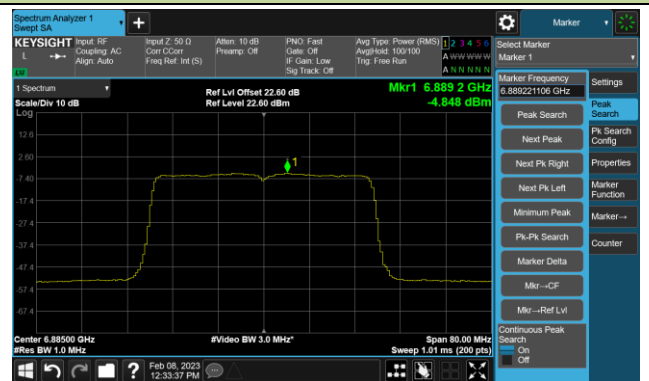

Channel 93 (6415MHz)

Channel 97 (6435MHz)

Channel 105 (6475MHz)

Channel 113 (6515MHz)

Channel 117 (6535MHz)

Channel 149 (6695MHz)

802.11ax-HE20 Power Spectral Density- Ant 1 (N_{ss} = 4)

Channel 181 (6855MHz)

Channel 185 (6875MHz)

Channel 189 (6895MHz)

Channel 213 (7015MHz)

Channel 229 (7095MHz)

802.11ax-HE40 Power Spectral Density- Ant 1 (N_{ss} = 4)

Channel 179 (6845MHz)

Channel 187 (6885MHz)

Channel 195 (6925MHz)

Channel 211 (7005MHz)

Channel 227 (7085MHz)

802.11ax-HE80 Power Spectral Density- Ant 1 (Nss = 4)

Channel 183 (6865MHz)

Channel 199 (6945MHz)

Channel 215 (7025MHz)

802.11ax-HE160 Power Spectral Density- Ant 1 (Nss = 4)