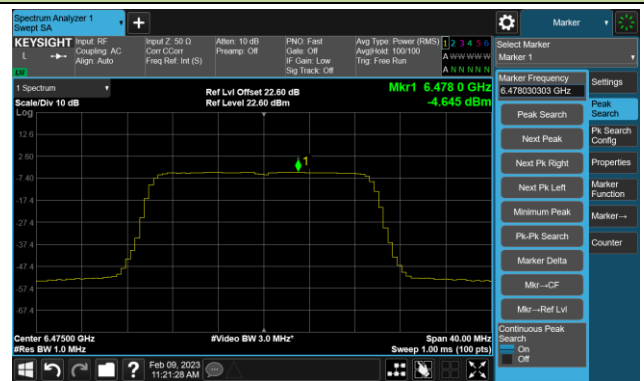

Channel 61 (6255MHz)

Channel 93 (6415MHz)

Channel 97 (6435MHz)

Channel 105 (6475MHz)

Channel 113 (6515MHz)

Channel 117 (6535MHz)

Channel 149 (6695MHz)

802.11be-EHT40 Power Spectral Density- Ant 1 (Nss = 4)

Channel 35 (6125MHz)

Channel 59 (6245MHz)

Channel 91 (6405MHz)

Channel 99 (6445MHz)

Channel 107 (6485MHz)

Channel 115 (6525MHz)

Channel 123 (6565MHz)

Channel 147 (6685MHz)