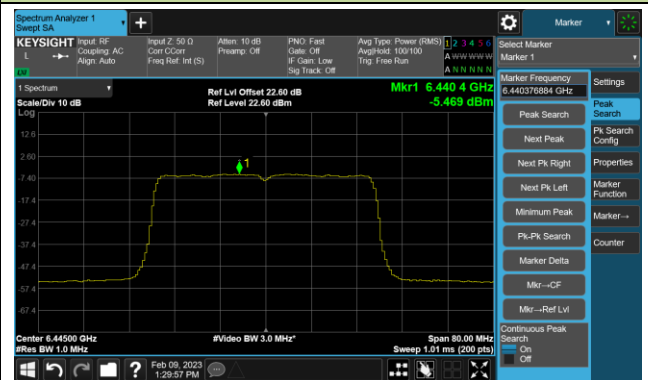

Channel 35 (6125MHz)

Channel 59 (6245MHz)

Channel 91 (6405MHz)

Channel 99 (6445MHz)

Channel 107 (6485MHz)

Channel 115 (6525MHz)

Channel 123 (6565MHz)

Channel 147 (6685MHz)

802.11be-EHT40 Power Spectral Density- Ant 1 (Nss = 4)

Channel 179 (6845MHz)

Channel 187 (6885MHz)

Channel 195 (6925MHz)

Channel 211 (7005MHz)

Channel 227 (7085MHz)