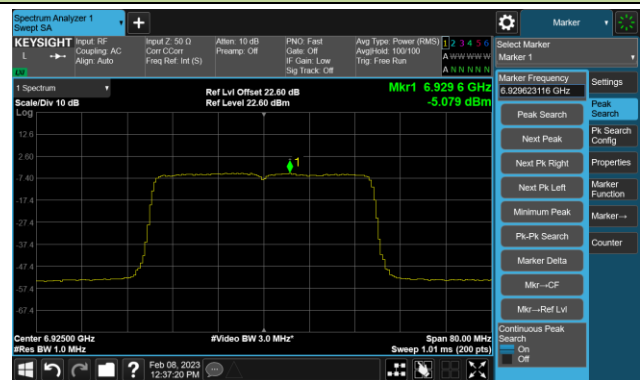

Channel 185 (6875MHz)

Channel 189 (6895MHz)

Channel 213 (7015MHz)

Channel 229 (7095MHz)

802.11ax-HE40 Power Spectral Density- Ant 1 (N_{ss} = 4)

Channel 179 (6845MHz)

Channel 187 (6885MHz)

Channel 195 (6925MHz)

Channel 211 (7005MHz)

Channel 227 (7085MHz)

802.11ax-HE80 Power Spectral Density- Ant 1 (Nss = 4)

Channel 183 (6865MHz)

Channel 199 (6945MHz)

Channel 215 (7025MHz)

802.11ax-HE160 Power Spectral Density- Ant 1 (Nss = 4)