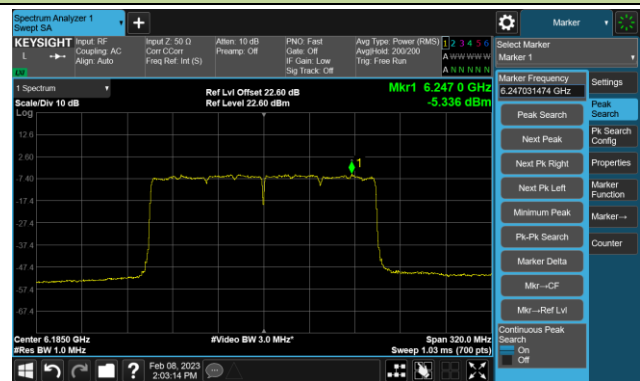

802.11ax-HE160 Power Spectral Density- Ant 1 (Nss = 4)

Channel 47 (6185MHz)