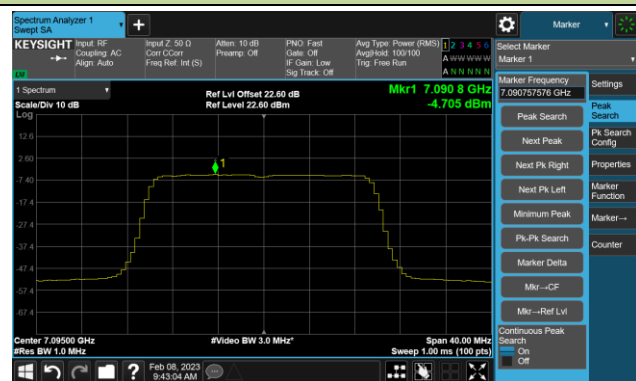

Channel 93 (6415MHz)

Channel 97 (6435MHz)

Channel 105 (6475MHz)

Channel 113 (6515MHz)

Channel 117 (6535MHz)

Channel 149 (6695MHz)

802.11ax-HE20 Power Spectral Density- Ant 1 (N_{ss} = 4)

Channel 181 (6855MHz)

Channel 185 (6875MHz)

Channel 189 (6895MHz)

Channel 213 (7015MHz)

Channel 229 (7095MHz)

802.11ax-HE40 Power Spectral Density- Ant 1 (N_{ss} = 4)

Channel 179 (6845MHz)

Channel 187 (6885MHz)

Channel 195 (6925MHz)

Channel 211 (7005MHz)

Channel 227 (7085MHz)

802.11ax-HE80 Power Spectral Density- Ant 1 (Nss = 4)

Channel 183 (6865MHz)

Channel 199 (6945MHz)

Channel 215 (7025MHz)

802.11ax-HE160 Power Spectral Density- Ant 1 (Nss = 4)