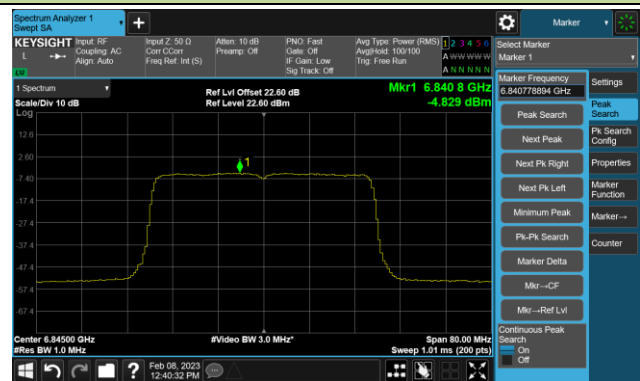

Channel 185 (6875MHz)

Channel 189 (6895MHz)

Channel 213 (7015MHz)

Channel 229 (7095MHz)

802.11ax-HE40 Power Spectral Density- Ant 1 (N_{ss} = 4)

Channel 179 (6845MHz)

Channel 187 (6885MHz)

Channel 195 (6925MHz)

Channel 211 (7005MHz)

Channel 227 (7085MHz)

802.11ax-HE80 Power Spectral Density- Ant 1 (Nss = 4)

Channel 183 (6865MHz)

Channel 199 (6945MHz)

Channel 215 (7025MHz)

802.11ax-HE160 Power Spectral Density- Ant 1 (Nss = 4)