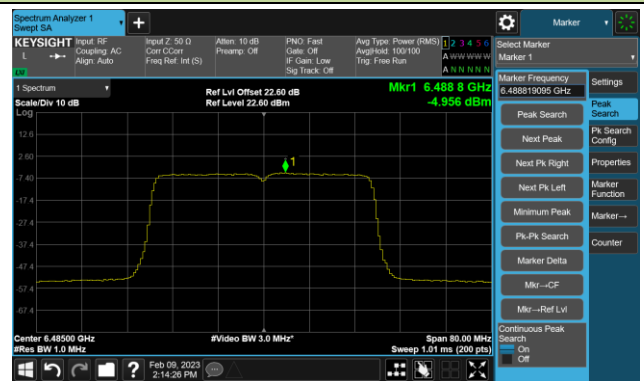

Channel 35 (6125MHz)

Channel 59 (6245MHz)

Channel 91 (6405MHz)

Channel 99 (6445MHz)

Channel 107 (6485MHz)

Channel 115 (6525MHz)

Channel 123 (6565MHz)

Channel 147 (6685MHz)

802.11be-EHT40 Power Spectral Density- Ant 1 (Nss = 4)

Channel 179 (6845MHz)

Channel 187 (6885MHz)

Channel 195 (6925MHz)

Channel 211 (7005MHz)

Channel 227 (7085MHz)