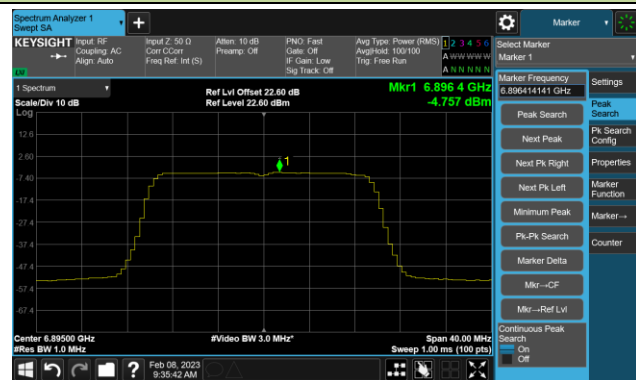

Channel 93 (6415MHz)

Channel 97 (6435MHz)

Channel 105 (6475MHz)

Channel 113 (6515MHz)

Channel 117 (6535MHz)

Channel 149 (6695MHz)

802.11ax-HE20 Power Spectral Density- Ant 1 (N_{ss} = 4)

Channel 181 (6855MHz)

Channel 185 (6875MHz)

Channel 189 (6895MHz)

Channel 213 (7015MHz)

Channel 229 (7095MHz)

802.11ax-HE40 Power Spectral Density- Ant 1 (N_{ss} = 4)

Channel 179 (6845MHz)

Channel 187 (6885MHz)

Channel 195 (6925MHz)