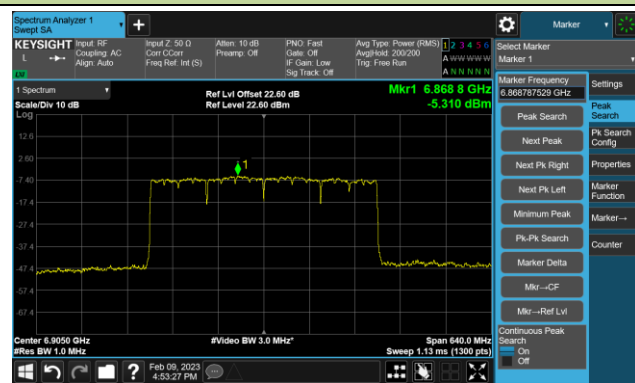

Channel 63 (6265MHz)

Channel 95 (6425MHz)

Channel 127 (6585MHz)

Channel 159 (6745MHz)

Channel 191 (6905MHz)

802.11ax-HE20 Power Spectral Density- Ant 1 (Nss = 4)

Channel 33 (6115MHz)

Channel 61 (6255MHz)

Channel 93 (6415MHz)

Channel 97 (6435MHz)

Channel 105 (6475MHz)

Channel 113 (6515MHz)

Channel 117 (6535MHz)

Channel 149 (6695MHz)

802.11ax-HE20 Power Spectral Density- Ant 1 (N_{ss} = 4)

Channel 181 (6855MHz)