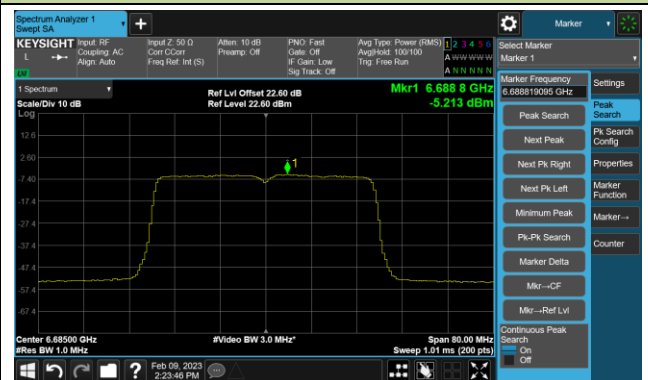

Channel 35 (6125MHz)

Channel 59 (6245MHz)

Channel 91 (6405MHz)

Channel 99 (6445MHz)

Channel 107 (6485MHz)

Channel 115 (6525MHz)

Channel 123 (6565MHz)

Channel 147 (6685MHz)

802.11be-EHT40 Power Spectral Density- Ant 1 (Nss = 4)

Channel 179 (6845MHz)

Channel 187 (6885MHz)

Channel 195 (6925MHz)

Channel 211 (7005MHz)

Channel 227 (7085MHz)