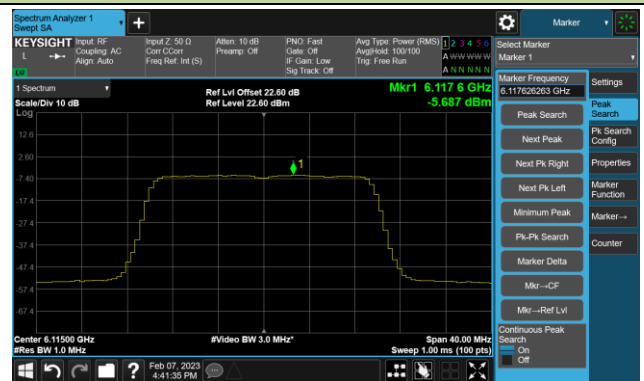

802.11be-EHT160 Power Spectral Density- Ant 0 (Nss = 4)

Channel 47 (6185MHz)

Channel 79 (6345MHz)

Channel 111 (6505MHz)

Channel 143 (6665MHz)

Channel 175 (6825MHz)

Channel 207 (6985MHz)

802.11be-EHT320 Power Spectral Density- Ant 0 (Nss = 4)

Channel 63 (6265MHz)

Channel 95 (6425MHz)

Channel 127 (6585MHz)

Channel 159 (6745MHz)

Channel 191 (6905MHz)

802.11ax-HE20 Power Spectral Density- Ant 1 (Nss = 4)

Channel 33 (6115MHz)

Channel 61 (6255MHz)

Channel 93 (6415MHz)

Channel 97 (6435MHz)

Channel 105 (6475MHz)

Channel 113 (6515MHz)

Channel 117 (6535MHz)

Channel 149 (6695MHz)

802.11ax-HE20 Power Spectral Density- Ant 1 (N_{ss} = 4)

Channel 181 (6855MHz)