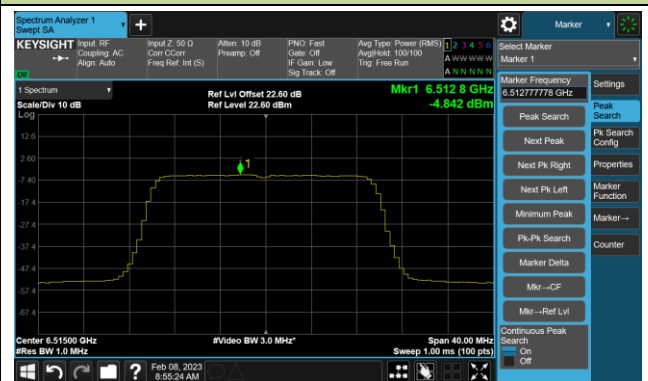

Channel 63 (6265MHz)

Channel 95 (6425MHz)

Channel 127 (6585MHz)

Channel 159 (6745MHz)

Channel 191 (6905MHz)

802.11ax-HE20 Power Spectral Density- Ant 1 (Nss = 4)

Channel 33 (6115MHz)

Channel 61 (6255MHz)

Channel 93 (6415MHz)

Channel 97 (6435MHz)

Channel 105 (6475MHz)

Channel 113 (6515MHz)

Channel 117 (6535MHz)

Channel 149 (6695MHz)

802.11ax-HE20 Power Spectral Density- Ant 1 (N_{ss} = 4)

Channel 181 (6855MHz)

Channel 185 (6875MHz)

Channel 189 (6895MHz)

Channel 213 (7015MHz)

Channel 229 (7095MHz)

802.11ax-HE40 Power Spectral Density- Ant 1 (N_{ss} = 4)

Channel 179 (6845MHz)

Channel 187 (6885MHz)

Channel 195 (6925MHz)

Channel 211 (7005MHz)

Channel 227 (7085MHz)

802.11ax-HE80 Power Spectral Density- Ant 1 (Nss = 4)

Channel 183 (6865MHz)

Channel 199 (6945MHz)

Channel 215 (7025MHz)

802.11ax-HE160 Power Spectral Density- Ant 1 (Nss = 4)