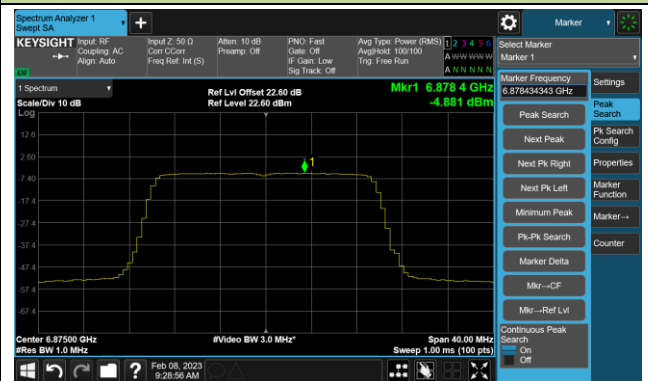

Channel 93 (6415MHz)

Channel 97 (6435MHz)

Channel 105 (6475MHz)

Channel 113 (6515MHz)

Channel 117 (6535MHz)

Channel 149 (6695MHz)

802.11ax-HE20 Power Spectral Density- Ant 1 (N_{ss} = 4)

Channel 181 (6855MHz)

Channel 185 (6875MHz)

Channel 189 (6895MHz)

Channel 213 (7015MHz)

Channel 229 (7095MHz)

802.11ax-HE40 Power Spectral Density- Ant 1 (N_{ss} = 4)

Channel 179 (6845MHz)

Channel 187 (6885MHz)

Channel 195 (6925MHz)