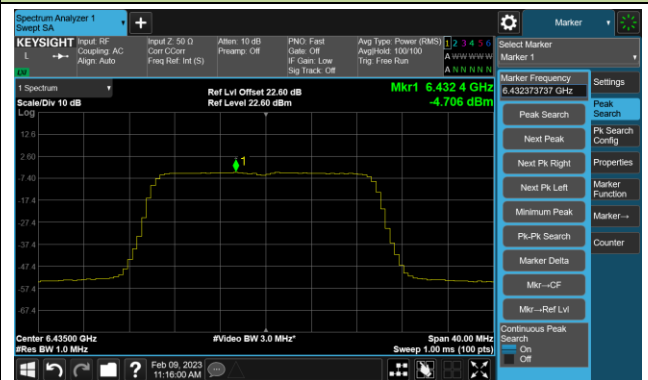

Channel 47 (6185MHz)

Channel 79 (6345MHz)

Channel 111 (6505MHz)

Channel 143 (6665MHz)

Channel 175 (6825MHz)

Channel 207 (6985MHz)

802.11be-EHT20 Power Spectral Density- Ant 1 (Nss = 4)

Channel 33 (6115MHz)

Channel 61 (6255MHz)

Channel 93 (6415MHz)

Channel 97 (6435MHz)

Channel 105 (6475MHz)

Channel 113 (6515MHz)

Channel 117 (6535MHz)

Channel 149 (6695MHz)

802.11be-EHT40 Power Spectral Density- Ant 1 (Nss = 4)