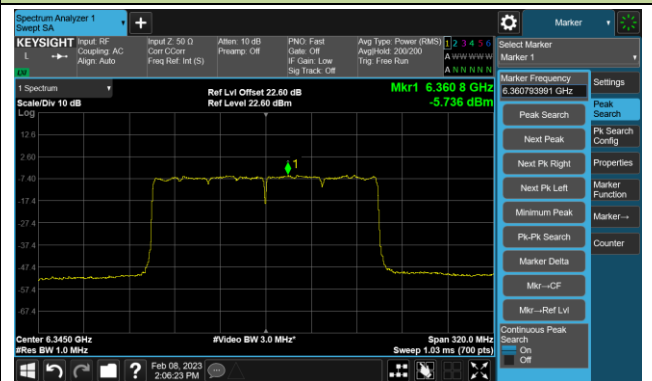

Channel 79 (6345MHz)