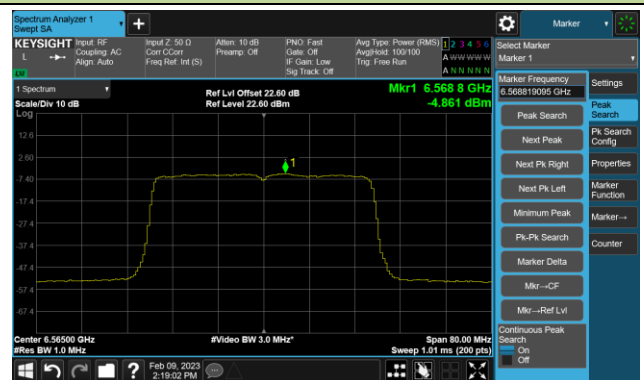

Channel 35 (6125MHz)

Channel 59 (6245MHz)

Channel 91 (6405MHz)

Channel 99 (6445MHz)

Channel 107 (6485MHz)

Channel 115 (6525MHz)

Channel 123 (6565MHz)

Channel 147 (6685MHz)

802.11be-EHT40 Power Spectral Density- Ant 1 (Nss = 4)

Channel 179 (6845MHz)

Channel 187 (6885MHz)

Channel 195 (6925MHz)

Channel 211 (7005MHz)

Channel 227 (7085MHz)