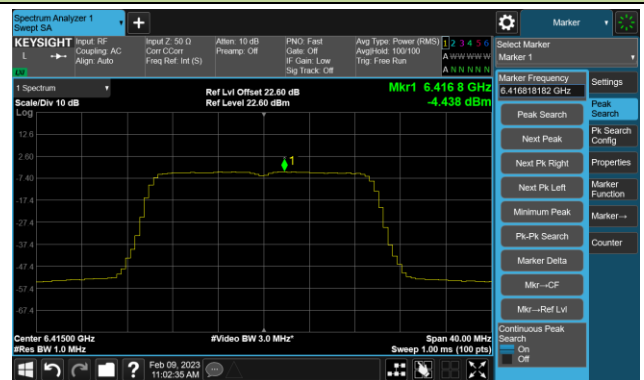

Channel 211 (7005MHz)

Channel 227 (7085MHz)

802.11ax-HE80 Power Spectral Density- Ant 1 (Nss = 4)

Channel 183 (6865MHz)

Channel 199 (6945MHz)

Channel 215 (7025MHz)

802.11ax-HE160 Power Spectral Density- Ant 1 (Nss = 4)

Channel 47 (6185MHz)

Channel 79 (6345MHz)

Channel 111 (6505MHz)

Channel 143 (6665MHz)

Channel 175 (6825MHz)

Channel 207 (6985MHz)

802.11be-EHT20 Power Spectral Density- Ant 1 (Nss = 4)

Channel 33 (6115MHz)

Channel 61 (6255MHz)

Channel 93 (6415MHz)

Channel 97 (6435MHz)

Channel 105 (6475MHz)

Channel 113 (6515MHz)

Channel 117 (6535MHz)

Channel 149 (6695MHz)

802.11be-EHT40 Power Spectral Density- Ant 1 (Nss = 4)