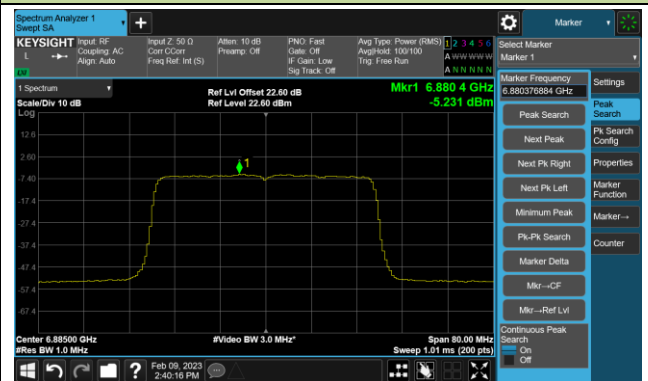

Channel 35 (6125MHz)

Channel 59 (6245MHz)

Channel 91 (6405MHz)

Channel 99 (6445MHz)

Channel 107 (6485MHz)

Channel 115 (6525MHz)

Channel 123 (6565MHz)

Channel 147 (6685MHz)

802.11be-EHT40 Power Spectral Density- Ant 1 (Nss = 4)

Channel 179 (6845MHz)

Channel 187 (6885MHz)

Channel 195 (6925MHz)

Channel 211 (7005MHz)

Channel 227 (7085MHz)