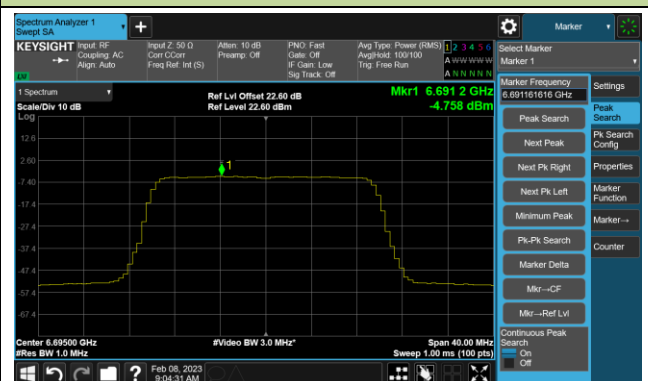

Channel 93 (6415MHz)

Channel 97 (6435MHz)

Channel 105 (6475MHz)

Channel 113 (6515MHz)

Channel 117 (6535MHz)

Channel 149 (6695MHz)

802.11ax-HE20 Power Spectral Density- Ant 1 (N_{ss} = 4)

Channel 181 (6855MHz)

Channel 185 (6875MHz)

Channel 189 (6895MHz)

Channel 213 (7015MHz)

Channel 229 (7095MHz)

802.11ax-HE40 Power Spectral Density- Ant 1 (N_{ss} = 4)

Channel 179 (6845MHz)

Channel 187 (6885MHz)

Channel 195 (6925MHz)