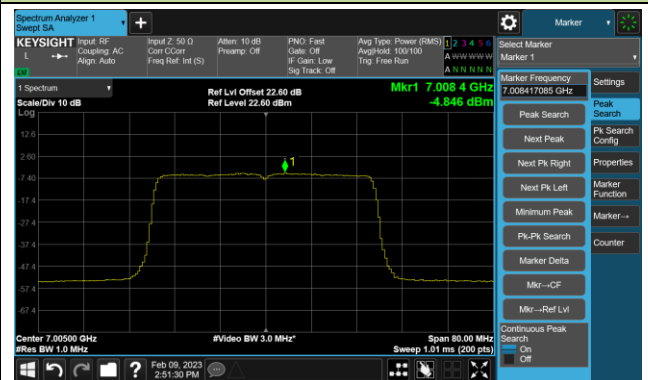

Channel 35 (6125MHz)

Channel 59 (6245MHz)

Channel 91 (6405MHz)

Channel 99 (6445MHz)

Channel 107 (6485MHz)

Channel 115 (6525MHz)

Channel 123 (6565MHz)

Channel 147 (6685MHz)

802.11be-EHT40 Power Spectral Density- Ant 1 (Nss = 4)

Channel 179 (6845MHz)

Channel 187 (6885MHz)

Channel 195 (6925MHz)

Channel 211 (7005MHz)

Channel 227 (7085MHz)