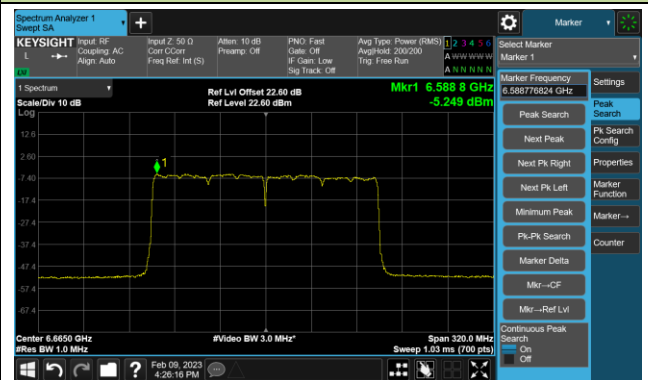

802.11be-EHT160 Power Spectral Density- Ant 0 (Nss = 4)

Channel 47 (6185MHz)

Channel 79 (6345MHz)

Channel 111 (6505MHz)

Channel 143 (6665MHz)

Channel 175 (6825MHz)

Channel 207 (6985MHz)

802.11be-EHT320 Power Spectral Density- Ant 0 (Nss = 4)

Channel 63 (6265MHz)

Channel 95 (6425MHz)

Channel 127 (6585MHz)

Channel 159 (6745MHz)

Channel 191 (6905MHz)

802.11ax-HE20 Power Spectral Density- Ant 1 (Nss = 4)

Channel 33 (6115MHz)

Channel 61 (6255MHz)