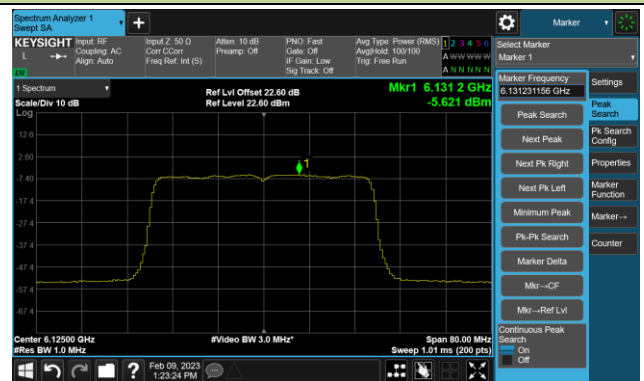

Channel 61 (6255MHz)

Channel 93 (6415MHz)

Channel 97 (6435MHz)

Channel 105 (6475MHz)

Channel 113 (6515MHz)

Channel 117 (6535MHz)

Channel 149 (6695MHz)

802.11be-EHT40 Power Spectral Density- Ant 1 (Nss = 4)

Channel 35 (6125MHz)

Channel 59 (6245MHz)

Channel 91 (6405MHz)

Channel 99 (6445MHz)

Channel 107 (6485MHz)

Channel 115 (6525MHz)

Channel 123 (6565MHz)

Channel 147 (6685MHz)