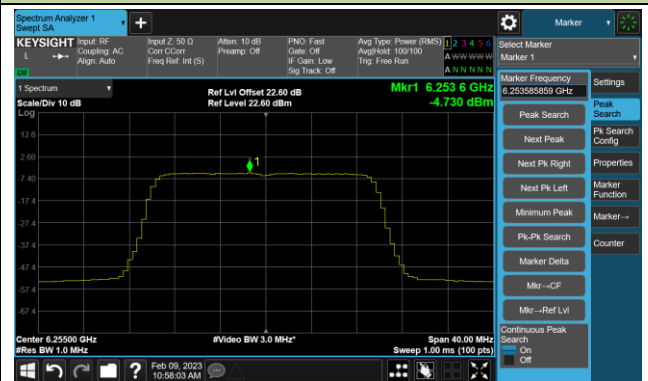

Channel 47 (6185MHz)

Channel 79 (6345MHz)

Channel 111 (6505MHz)

Channel 143 (6665MHz)

Channel 175 (6825MHz)

Channel 207 (6985MHz)

802.11be-EHT20 Power Spectral Density- Ant 1 (Nss = 4)

Channel 33 (6115MHz)

Channel 61 (6255MHz)

Channel 93 (6415MHz)

Channel 97 (6435MHz)

Channel 105 (6475MHz)

Channel 113 (6515MHz)

Channel 117 (6535MHz)

Channel 149 (6695MHz)

802.11be-EHT40 Power Spectral Density- Ant 1 (Nss = 4)