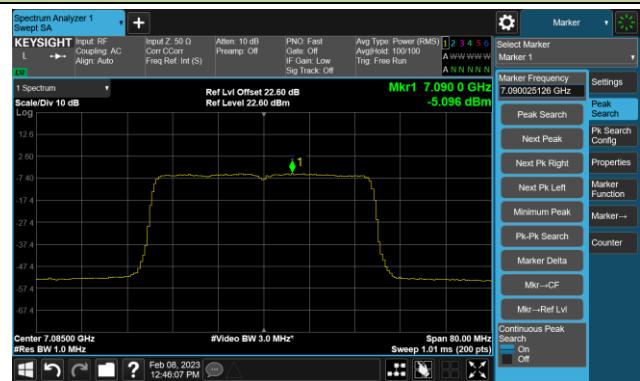

Channel 185 (6875MHz)

Channel 189 (6895MHz)

Channel 213 (7015MHz)

Channel 229 (7095MHz)

802.11ax-HE40 Power Spectral Density- Ant 1 (N_{ss} = 4)

Channel 179 (6845MHz)

Channel 187 (6885MHz)

Channel 195 (6925MHz)

Channel 211 (7005MHz)

Channel 227 (7085MHz)

802.11ax-HE80 Power Spectral Density- Ant 1 (Nss = 4)

Channel 183 (6865MHz)

Channel 199 (6945MHz)

Channel 215 (7025MHz)

802.11ax-HE160 Power Spectral Density- Ant 1 (Nss = 4)