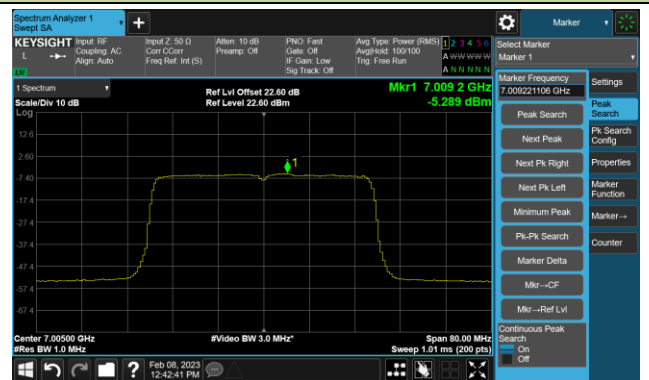

Channel 93 (6415MHz)

Channel 97 (6435MHz)

Channel 105 (6475MHz)

Channel 113 (6515MHz)

Channel 117 (6535MHz)

Channel 149 (6695MHz)

802.11ax-HE20 Power Spectral Density- Ant 1 (N_{ss} = 4)

Channel 181 (6855MHz)

Channel 185 (6875MHz)

Channel 189 (6895MHz)

Channel 213 (7015MHz)

Channel 229 (7095MHz)

802.11ax-HE40 Power Spectral Density- Ant 1 (N_{ss} = 4)

Channel 179 (6845MHz)

Channel 187 (6885MHz)

Channel 195 (6925MHz)

Channel 211 (7005MHz)

Channel 227 (7085MHz)

802.11ax-HE80 Power Spectral Density- Ant 1 (Nss = 4)

Channel 183 (6865MHz)

Channel 199 (6945MHz)

Channel 215 (7025MHz)

802.11ax-HE160 Power Spectral Density- Ant 1 (Nss = 4)