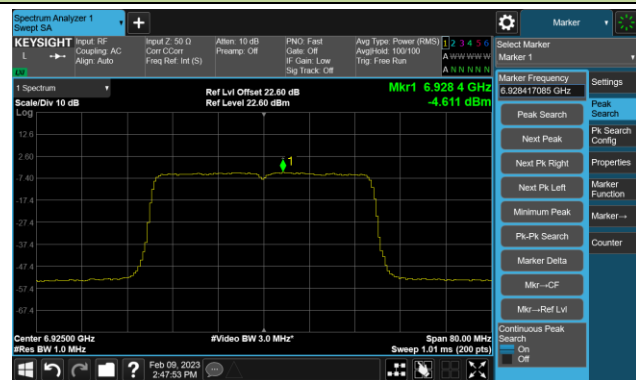

802.11be-EHT40 Power Spectral Density- Ant 1 (Nss = 4)

Channel 179 (6845MHz)

Channel 187 (6885MHz)

Channel 195 (6925MHz)

Channel 211 (7005MHz)

Channel 227 (7085MHz)