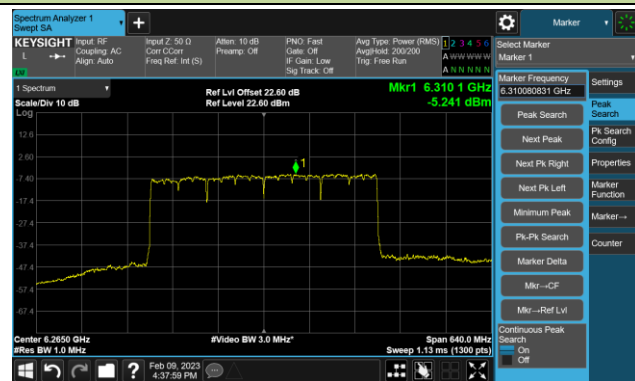

802.11be-EHT160 Power Spectral Density- Ant 0 (Nss = 4)

Channel 47 (6185MHz)

Channel 79 (6345MHz)

Channel 111 (6505MHz)

Channel 143 (6665MHz)

Channel 175 (6825MHz)

Channel 207 (6985MHz)

802.11be-EHT320 Power Spectral Density- Ant 0 (Nss = 4)

Channel 63 (6265MHz)

Channel 95 (6425MHz)

Channel 127 (6585MHz)

Channel 159 (6745MHz)

Channel 191 (6905MHz)

802.11ax-HE20 Power Spectral Density- Ant 1 (Nss = 4)

Channel 33 (6115MHz)

Channel 61 (6255MHz)

Channel 93 (6415MHz)

Channel 97 (6435MHz)

Channel 105 (6475MHz)

Channel 113 (6515MHz)

Channel 117 (6535MHz)

Channel 149 (6695MHz)

802.11ax-HE20 Power Spectral Density- Ant 1 (N_{ss} = 4)

Channel 181 (6855MHz)