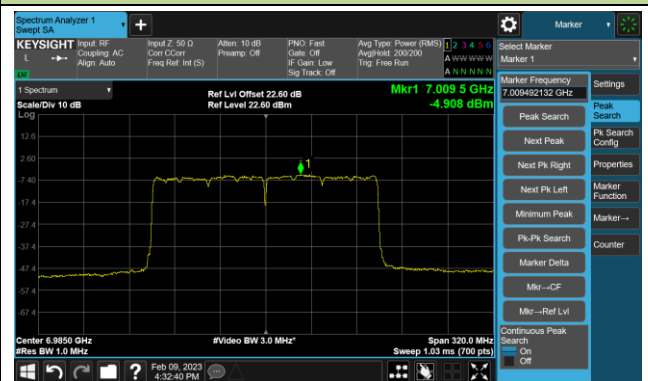

802.11be-EHT160 Power Spectral Density- Ant 0 (Nss = 4)

Channel 47 (6185MHz)

Channel 79 (6345MHz)

Channel 111 (6505MHz)

Channel 143 (6665MHz)

Channel 175 (6825MHz)

Channel 207 (6985MHz)

802.11be-EHT320 Power Spectral Density- Ant 0 (Nss = 4)

Channel 63 (6265MHz)

Channel 95 (6425MHz)

Channel 127 (6585MHz)

Channel 159 (6745MHz)

Channel 191 (6905MHz)

802.11ax-HE20 Power Spectral Density- Ant 1 (Nss = 4)

Channel 33 (6115MHz)

Channel 61 (6255MHz)

Channel 93 (6415MHz)

Channel 97 (6435MHz)

Channel 105 (6475MHz)

Channel 113 (6515MHz)

Channel 117 (6535MHz)

Channel 149 (6695MHz)

802.11ax-HE20 Power Spectral Density- Ant 1 (N_{ss} = 4)

Channel 181 (6855MHz)