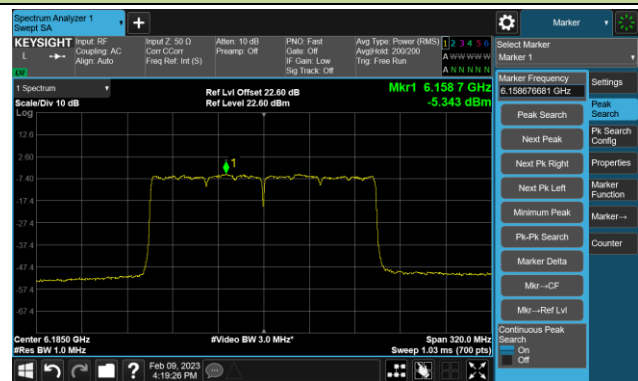

802.11be-EHT160 Power Spectral Density- Ant 0 (Nss = 4)

Channel 47 (6185MHz)

Channel 79 (6345MHz)

Channel 111 (6505MHz)

Channel 143 (6665MHz)

Channel 175 (6825MHz)

Channel 207 (6985MHz)

802.11be-EHT320 Power Spectral Density- Ant 0 (Nss = 4)

Channel 63 (6265MHz)

Channel 95 (6425MHz)

Channel 127 (6585MHz)

Channel 159 (6745MHz)

Channel 191 (6905MHz)

802.11ax-HE20 Power Spectral Density- Ant 1 (Nss = 4)

Channel 33 (6115MHz)

Channel 61 (6255MHz)