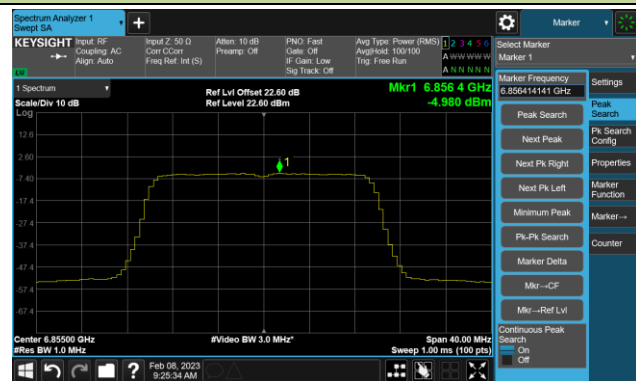

Channel 63 (6265MHz)

Channel 95 (6425MHz)

Channel 127 (6585MHz)

Channel 159 (6745MHz)

Channel 191 (6905MHz)

802.11ax-HE20 Power Spectral Density- Ant 1 (Nss = 4)

Channel 33 (6115MHz)

Channel 61 (6255MHz)

Channel 93 (6415MHz)

Channel 97 (6435MHz)

Channel 105 (6475MHz)

Channel 113 (6515MHz)

Channel 117 (6535MHz)

Channel 149 (6695MHz)

802.11ax-HE20 Power Spectral Density- Ant 1 (N_{ss} = 4)

Channel 181 (6855MHz)

Channel 185 (6875MHz)

Channel 189 (6895MHz)

Channel 213 (7015MHz)

Channel 229 (7095MHz)

802.11ax-HE40 Power Spectral Density- Ant 1 (N_{ss} = 4)

Channel 179 (6845MHz)

Channel 187 (6885MHz)

Channel 195 (6925MHz)