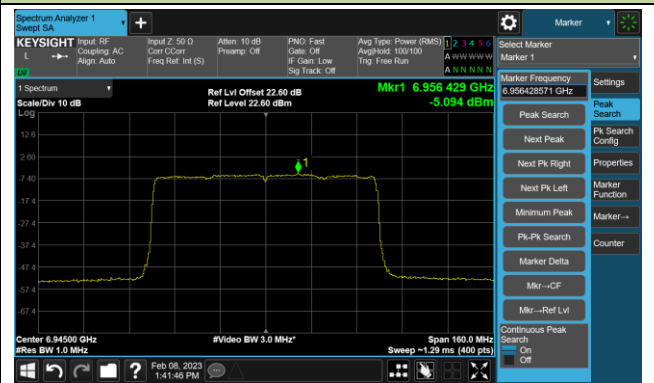

Channel 211 (7005MHz)

Channel 227 (7085MHz)

802.11ax-HE80 Power Spectral Density- Ant 1 (Nss = 4)

Channel 183 (6865MHz)

Channel 199 (6945MHz)

Channel 215 (7025MHz)

802.11ax-HE160 Power Spectral Density- Ant 1 (Nss = 4)