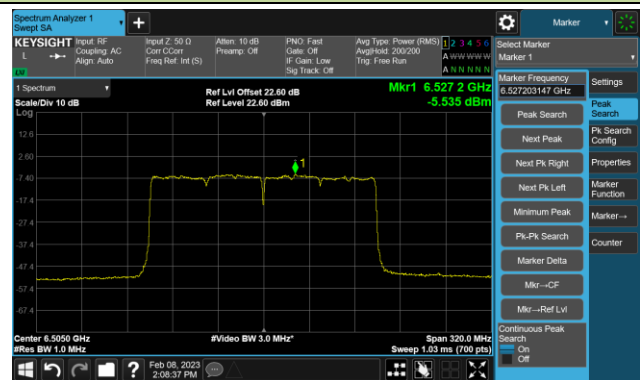

Channel 111 (6505MHz)