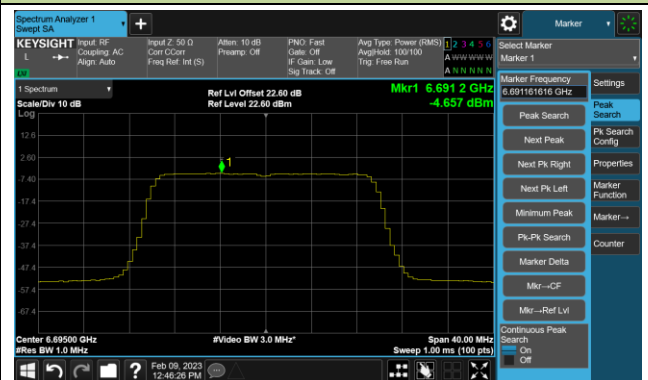

Channel 61 (6255MHz)

Channel 93 (6415MHz)

Channel 97 (6435MHz)

Channel 105 (6475MHz)

Channel 113 (6515MHz)

Channel 117 (6535MHz)

Channel 149 (6695MHz)

802.11be-EHT40 Power Spectral Density- Ant 1 (Nss = 4)

Channel 35 (6125MHz)

Channel 59 (6245MHz)

Channel 91 (6405MHz)

Channel 99 (6445MHz)

Channel 107 (6485MHz)

Channel 115 (6525MHz)

Channel 123 (6565MHz)

Channel 147 (6685MHz)