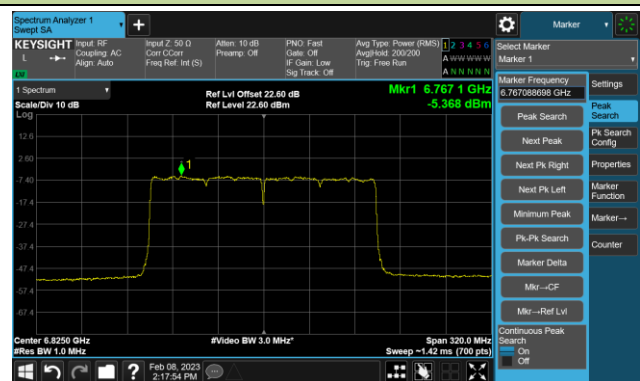

Channel 47 (6185MHz)

Channel 79 (6345MHz)

Channel 111 (6505MHz)

Channel 143 (6665MHz)

Channel 175 (6825MHz)

Channel 207 (6985MHz)

802.11be-EHT20 Power Spectral Density- Ant 1 (Nss = 4)

Channel 33 (6115MHz)