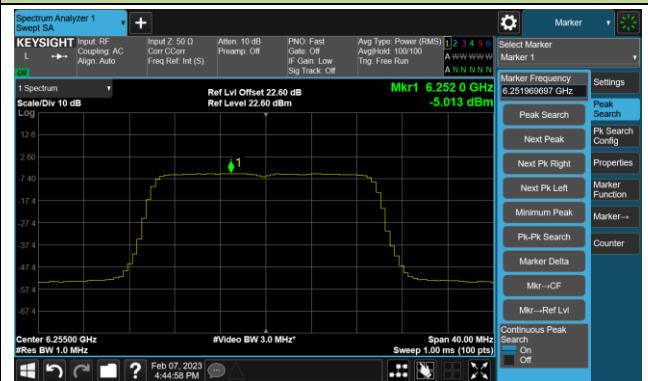

802.11be-EHT160 Power Spectral Density- Ant 0 (Nss = 4)

Channel 47 (6185MHz)

Channel 79 (6345MHz)

Channel 111 (6505MHz)

Channel 143 (6665MHz)

Channel 175 (6825MHz)

Channel 207 (6985MHz)

802.11be-EHT320 Power Spectral Density- Ant 0 (Nss = 4)

Channel 63 (6265MHz)

Channel 95 (6425MHz)

Channel 127 (6585MHz)

Channel 159 (6745MHz)

Channel 191 (6905MHz)

802.11ax-HE20 Power Spectral Density- Ant 1 (Nss = 4)

Channel 33 (6115MHz)

Channel 61 (6255MHz)

Channel 93 (6415MHz)

Channel 97 (6435MHz)

Channel 105 (6475MHz)

Channel 113 (6515MHz)

Channel 117 (6535MHz)

Channel 149 (6695MHz)

802.11ax-HE20 Power Spectral Density- Ant 1 (N_{ss} = 4)

Channel 181 (6855MHz)