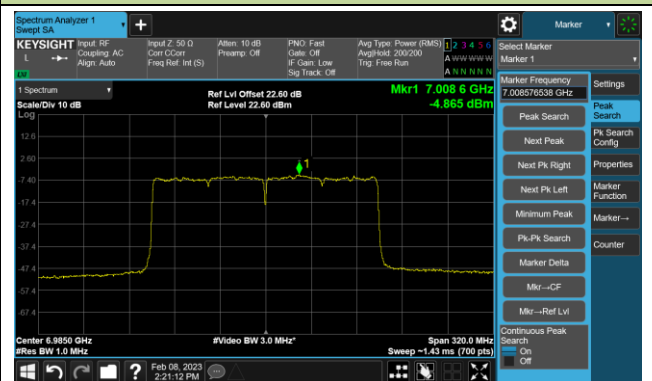

Channel 211 (7005MHz)

Channel 227 (7085MHz)

802.11ax-HE80 Power Spectral Density- Ant 1 (Nss = 4)

Channel 183 (6865MHz)

Channel 199 (6945MHz)

Channel 215 (7025MHz)

802.11ax-HE160 Power Spectral Density- Ant 1 (Nss = 4)

Channel 47 (6185MHz)

Channel 79 (6345MHz)

Channel 111 (6505MHz)

Channel 143 (6665MHz)

Channel 175 (6825MHz)

Channel 207 (6985MHz)

802.11be-EHT20 Power Spectral Density- Ant 1 (Nss = 4)

Channel 33 (6115MHz)

Channel 61 (6255MHz)

Channel 93 (6415MHz)

Channel 97 (6435MHz)

Channel 105 (6475MHz)

Channel 113 (6515MHz)

Channel 117 (6535MHz)

Channel 149 (6695MHz)

802.11be-EHT40 Power Spectral Density- Ant 1 (Nss = 4)