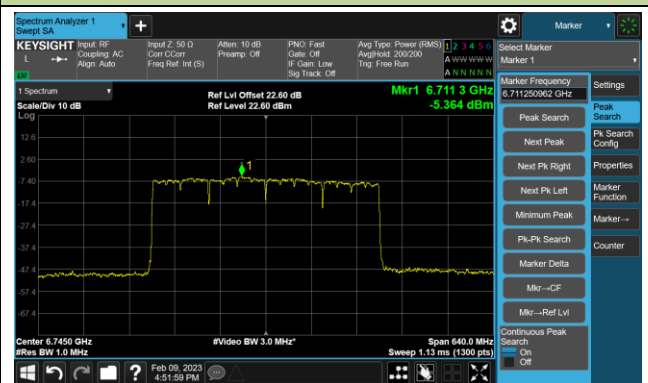

Channel 63 (6265MHz)

Channel 95 (6425MHz)

Channel 127 (6585MHz)

Channel 159 (6745MHz)

Channel 191 (6905MHz)

802.11ax-HE20 Power Spectral Density- Ant 1 (Nss = 4)

Channel 33 (6115MHz)

Channel 61 (6255MHz)

Channel 93 (6415MHz)

Channel 97 (6435MHz)

Channel 105 (6475MHz)

Channel 113 (6515MHz)

Channel 117 (6535MHz)

Channel 149 (6695MHz)

802.11ax-HE20 Power Spectral Density- Ant 1 (N_{ss} = 4)

Channel 181 (6855MHz)