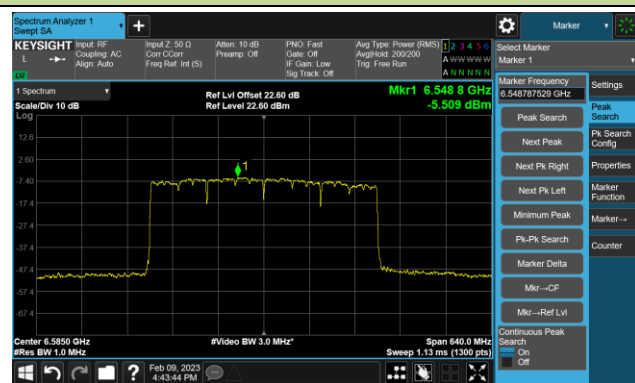

802.11be-EHT160 Power Spectral Density- Ant 0 (Nss = 4)

Channel 47 (6185MHz)

Channel 79 (6345MHz)

Channel 111 (6505MHz)

Channel 143 (6665MHz)

Channel 175 (6825MHz)

Channel 207 (6985MHz)

802.11be-EHT320 Power Spectral Density- Ant 0 (Nss = 4)

Channel 63 (6265MHz)

Channel 95 (6425MHz)

Channel 127 (6585MHz)

Channel 159 (6745MHz)

Channel 191 (6905MHz)

802.11ax-HE20 Power Spectral Density- Ant 1 (Nss = 4)

Channel 33 (6115MHz)

Channel 61 (6255MHz)