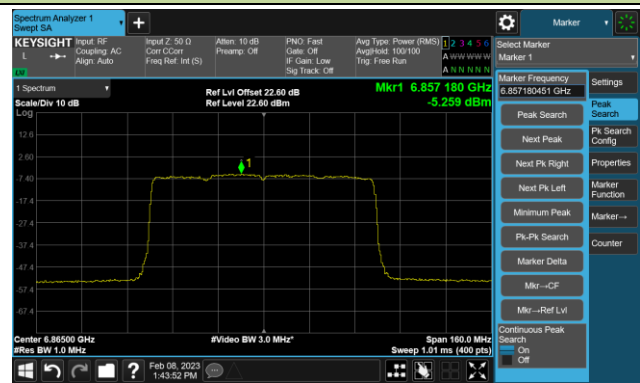

Channel 211 (7005MHz)

Channel 227 (7085MHz)

802.11ax-HE80 Power Spectral Density- Ant 1 (Nss = 4)

Channel 183 (6865MHz)

Channel 199 (6945MHz)

Channel 215 (7025MHz)

802.11ax-HE160 Power Spectral Density- Ant 1 (Nss = 4)