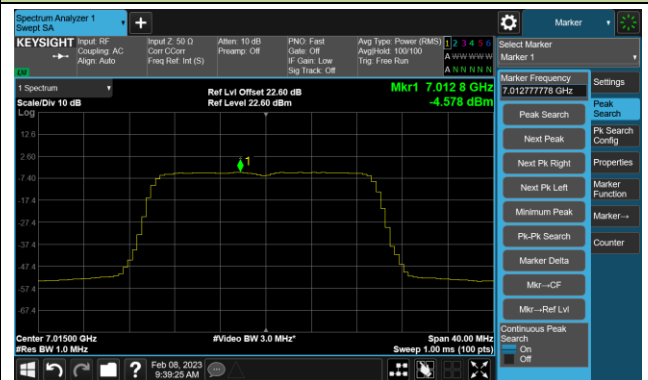

Channel 93 (6415MHz)

Channel 97 (6435MHz)

Channel 105 (6475MHz)

Channel 113 (6515MHz)

Channel 117 (6535MHz)

Channel 149 (6695MHz)

802.11ax-HE20 Power Spectral Density- Ant 1 (N_{ss} = 4)

Channel 181 (6855MHz)

Channel 185 (6875MHz)

Channel 189 (6895MHz)

Channel 213 (7015MHz)

Channel 229 (7095MHz)

802.11ax-HE40 Power Spectral Density- Ant 1 (N_{ss} = 4)

Channel 179 (6845MHz)

Channel 187 (6885MHz)

Channel 195 (6925MHz)