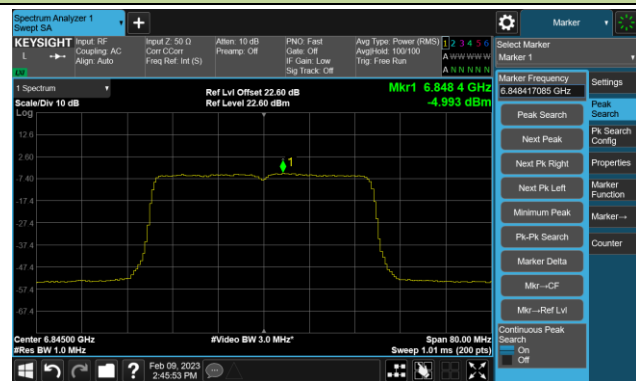

Channel 35 (6125MHz)

Channel 59 (6245MHz)

Channel 91 (6405MHz)

Channel 99 (6445MHz)

Channel 107 (6485MHz)

Channel 115 (6525MHz)

Channel 123 (6565MHz)

Channel 147 (6685MHz)

802.11be-EHT40 Power Spectral Density- Ant 1 (Nss = 4)

Channel 179 (6845MHz)

Channel 187 (6885MHz)

Channel 195 (6925MHz)

Channel 211 (7005MHz)

Channel 227 (7085MHz)