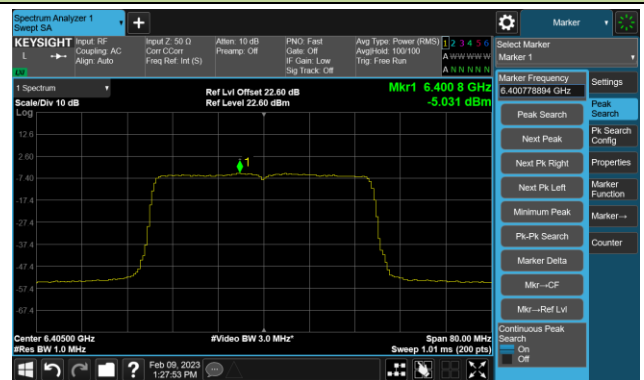

Channel 61 (6255MHz)

Channel 93 (6415MHz)

Channel 97 (6435MHz)

Channel 105 (6475MHz)

Channel 113 (6515MHz)

Channel 117 (6535MHz)

Channel 149 (6695MHz)

802.11be-EHT40 Power Spectral Density- Ant 1 (Nss = 4)

Channel 35 (6125MHz)

Channel 59 (6245MHz)

Channel 91 (6405MHz)

Channel 99 (6445MHz)

Channel 107 (6485MHz)

Channel 115 (6525MHz)

Channel 123 (6565MHz)

Channel 147 (6685MHz)