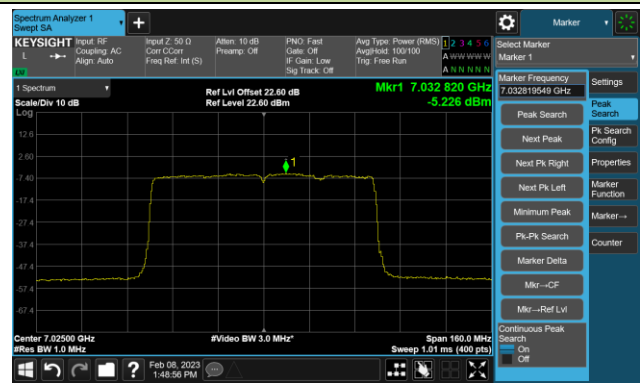

Channel 211 (7005MHz)

Channel 227 (7085MHz)

802.11ax-HE80 Power Spectral Density- Ant 1 (Nss = 4)

Channel 183 (6865MHz)

Channel 199 (6945MHz)

Channel 215 (7025MHz)

802.11ax-HE160 Power Spectral Density- Ant 1 (Nss = 4)