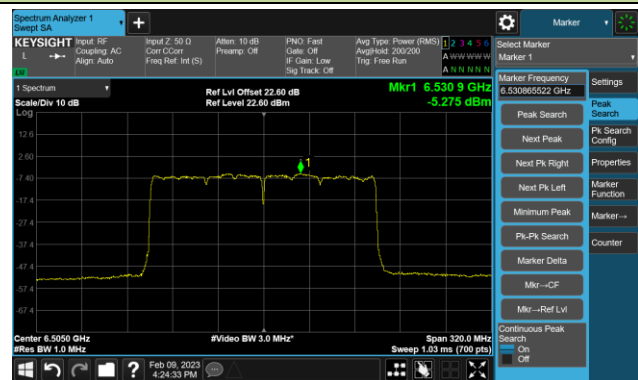

802.11be-EHT160 Power Spectral Density- Ant 0 (Nss = 4)

Channel 47 (6185MHz)

Channel 79 (6345MHz)

Channel 111 (6505MHz)

Channel 143 (6665MHz)

Channel 175 (6825MHz)

Channel 207 (6985MHz)

802.11be-EHT320 Power Spectral Density- Ant 0 (Nss = 4)

Channel 63 (6265MHz)

Channel 95 (6425MHz)

Channel 127 (6585MHz)

Channel 159 (6745MHz)

Channel 191 (6905MHz)

802.11ax-HE20 Power Spectral Density- Ant 1 (Nss = 4)

Channel 33 (6115MHz)

Channel 61 (6255MHz)