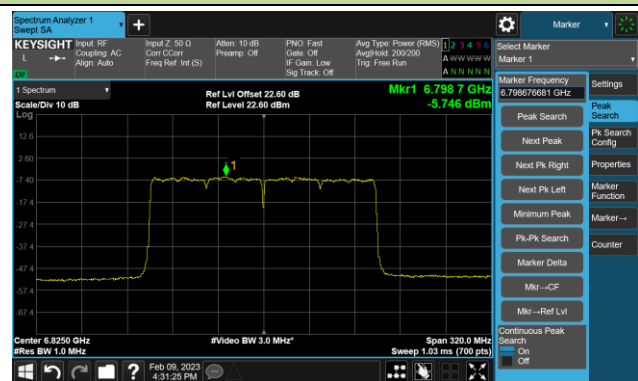

802.11be-EHT160 Power Spectral Density- Ant 0 (Nss = 4)

Channel 47 (6185MHz)

Channel 79 (6345MHz)

Channel 111 (6505MHz)

Channel 143 (6665MHz)

Channel 175 (6825MHz)

Channel 207 (6985MHz)

802.11be-EHT320 Power Spectral Density- Ant 0 (Nss = 4)

Channel 63 (6265MHz)

Channel 95 (6425MHz)

Channel 127 (6585MHz)

Channel 159 (6745MHz)

Channel 191 (6905MHz)

802.11ax-HE20 Power Spectral Density- Ant 1 (Nss = 4)

Channel 33 (6115MHz)

Channel 61 (6255MHz)