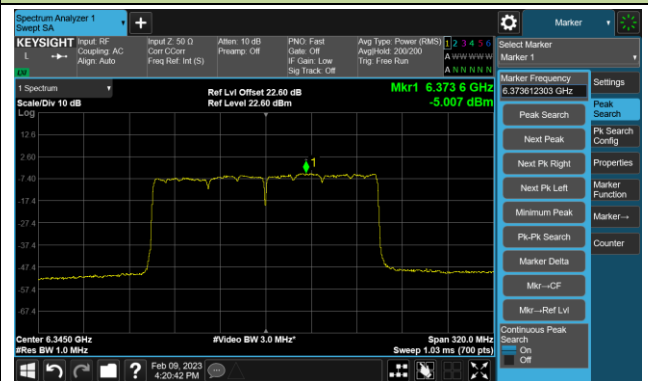

802.11be-EHT160 Power Spectral Density- Ant 0 (Nss = 4)

Channel 47 (6185MHz)

Channel 79 (6345MHz)

Channel 111 (6505MHz)

Channel 143 (6665MHz)

Channel 175 (6825MHz)

Channel 207 (6985MHz)

802.11be-EHT320 Power Spectral Density- Ant 0 (Nss = 4)

Channel 63 (6265MHz)

Channel 95 (6425MHz)

Channel 127 (6585MHz)

Channel 159 (6745MHz)

Channel 191 (6905MHz)

802.11ax-HE20 Power Spectral Density- Ant 1 (Nss = 4)

Channel 33 (6115MHz)

Channel 61 (6255MHz)