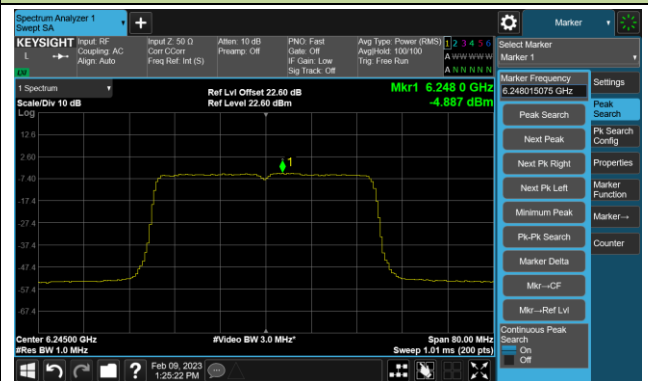

Channel 61 (6255MHz)

Channel 93 (6415MHz)

Channel 97 (6435MHz)

Channel 105 (6475MHz)

Channel 113 (6515MHz)

Channel 117 (6535MHz)

Channel 149 (6695MHz)

802.11be-EHT40 Power Spectral Density- Ant 1 (Nss = 4)

Channel 35 (6125MHz)

Channel 59 (6245MHz)

Channel 91 (6405MHz)

Channel 99 (6445MHz)

Channel 107 (6485MHz)

Channel 115 (6525MHz)

Channel 123 (6565MHz)

Channel 147 (6685MHz)