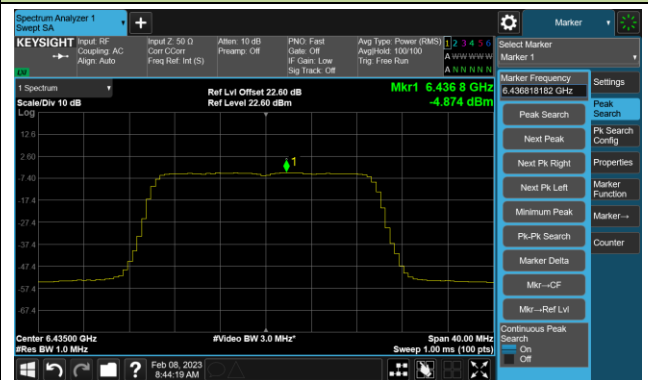

802.11be-EHT160 Power Spectral Density- Ant 0 (Nss = 4)

Channel 47 (6185MHz)

Channel 79 (6345MHz)

Channel 111 (6505MHz)

Channel 143 (6665MHz)

Channel 175 (6825MHz)

Channel 207 (6985MHz)

802.11be-EHT320 Power Spectral Density- Ant 0 (Nss = 4)

Channel 63 (6265MHz)

Channel 95 (6425MHz)

Channel 127 (6585MHz)

Channel 159 (6745MHz)

Channel 191 (6905MHz)

802.11ax-HE20 Power Spectral Density- Ant 1 (Nss = 4)

Channel 33 (6115MHz)

Channel 61 (6255MHz)

Channel 93 (6415MHz)

Channel 97 (6435MHz)

Channel 105 (6475MHz)

Channel 113 (6515MHz)

Channel 117 (6535MHz)

Channel 149 (6695MHz)

802.11ax-HE20 Power Spectral Density- Ant 1 (N_{ss} = 4)

Channel 181 (6855MHz)