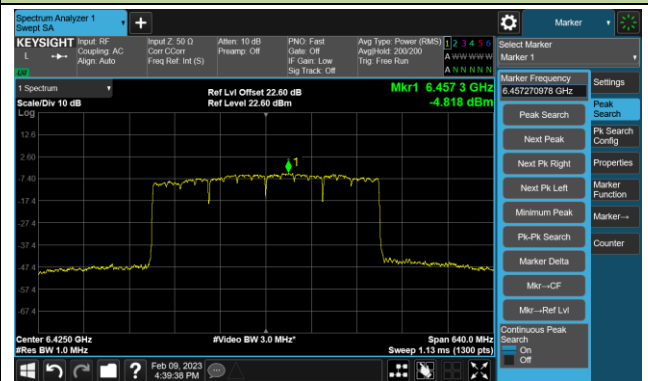

802.11be-EHT160 Power Spectral Density- Ant 0 (Nss = 4)

Channel 47 (6185MHz)

Channel 79 (6345MHz)

Channel 111 (6505MHz)

Channel 143 (6665MHz)

Channel 175 (6825MHz)

Channel 207 (6985MHz)

802.11be-EHT320 Power Spectral Density- Ant 0 (Nss = 4)

Channel 63 (6265MHz)

Channel 95 (6425MHz)

Channel 127 (6585MHz)

Channel 159 (6745MHz)

Channel 191 (6905MHz)

802.11ax-HE20 Power Spectral Density- Ant 1 (Nss = 4)

Channel 33 (6115MHz)

Channel 61 (6255MHz)

Channel 93 (6415MHz)

Channel 97 (6435MHz)

Channel 105 (6475MHz)

Channel 113 (6515MHz)

Channel 117 (6535MHz)

Channel 149 (6695MHz)

802.11ax-HE20 Power Spectral Density- Ant 1 (N_{ss} = 4)

Channel 181 (6855MHz)