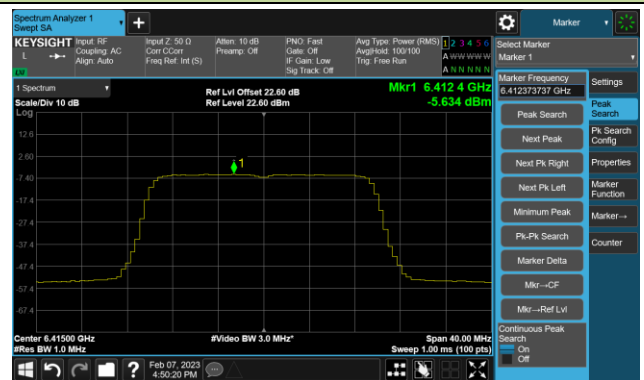

802.11be-EHT160 Power Spectral Density- Ant 0 (Nss = 4)

Channel 47 (6185MHz)

Channel 79 (6345MHz)

Channel 111 (6505MHz)

Channel 143 (6665MHz)

Channel 175 (6825MHz)

Channel 207 (6985MHz)

802.11be-EHT320 Power Spectral Density- Ant 0 (Nss = 4)

Channel 63 (6265MHz)

Channel 95 (6425MHz)

Channel 127 (6585MHz)

Channel 159 (6745MHz)

Channel 191 (6905MHz)

802.11ax-HE20 Power Spectral Density- Ant 1 (Nss = 4)

Channel 33 (6115MHz)

Channel 61 (6255MHz)

Channel 93 (6415MHz)

Channel 97 (6435MHz)

Channel 105 (6475MHz)

Channel 113 (6515MHz)

Channel 117 (6535MHz)

Channel 149 (6695MHz)

802.11ax-HE20 Power Spectral Density- Ant 1 (N_{ss} = 4)

Channel 181 (6855MHz)