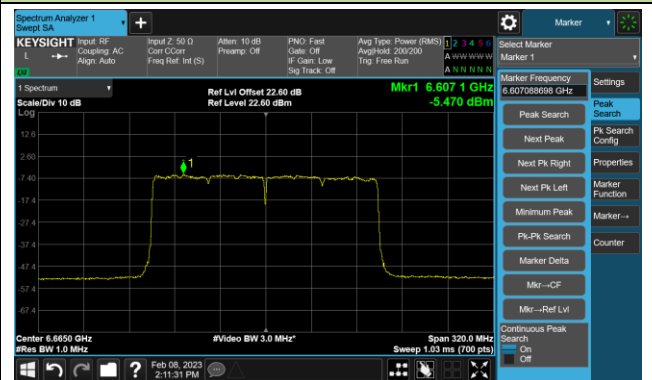

Channel 47 (6185MHz)

Channel 79 (6345MHz)

Channel 111 (6505MHz)

Channel 143 (6665MHz)

Channel 175 (6825MHz)

Channel 207 (6985MHz)

802.11be-EHT20 Power Spectral Density- Ant 1 (Nss = 4)

Channel 33 (6115MHz)