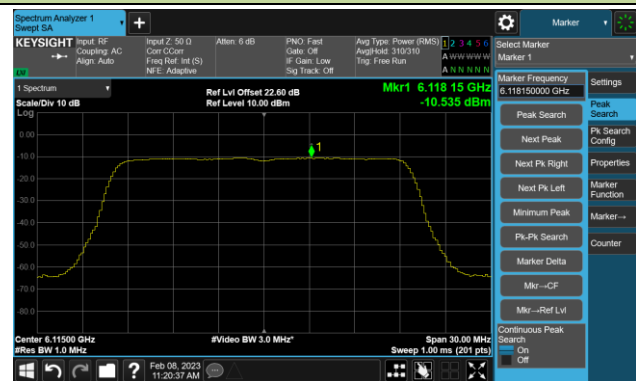

## 802.11be-EHT160 Power Spectral Density- Ant 1 (Nss = 1)

Channel 47 (6185MHz)

Channel 79 (6345MHz)

Channel 111 (6505MHz)

Channel 143 (6665MHz)

Channel 175 (6825MHz)

Channel 207 (6985MHz)

## 802.11be-EHT320 Power Spectral Density- Ant 1 (Nss = 1)

Channel 63 (6265MHz)

Channel 95 (6425MHz)

Channel 127 (6585MHz)

Channel 159 (6745MHz)

Channel 191 (6905MHz)

## 802.11ax-HE20 Power Spectral Density- Ant 2 (Nss = 1)

Channel 33 (6115MHz)

Channel 61 (6255MHz)

Channel 93 (6415MHz)

Channel 97 (6435MHz)

Channel 105 (6475MHz)

Channel 113 (6515MHz)

Channel 117 (6535MHz)

Channel 149 (6695MHz)