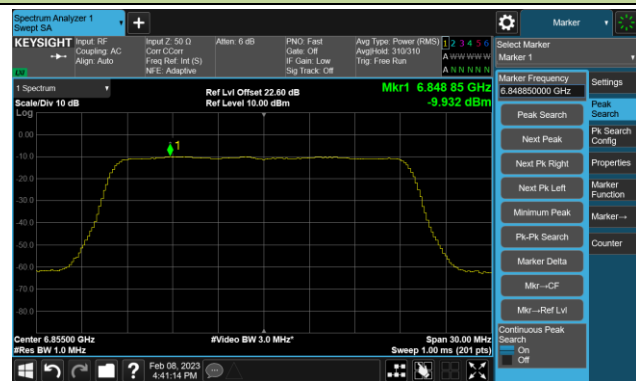

802.11ax-HE20 Power Spectral Density- Ant 2 (Nss = 1)

Channel 181 (6855MHz)