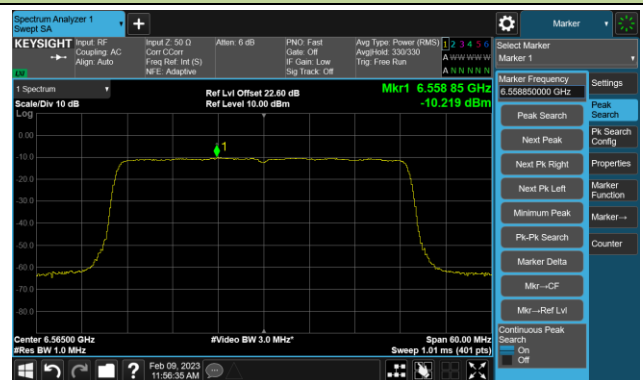

## 802.11ax-HE20 Power Spectral Density- Ant 2 (Nss = 1)

Channel 181 (6855MHz)

Channel 185 (6875MHz)

Channel 189 (6895MHz)

Channel 213 (7015MHz)

Channel 229 (7095MHz)

## 802.11ax-HE40 Power Spectral Density- Ant 2 (Nss = 1)

Channel 35 (6125MHz)

Channel 59 (6245MHz)

Channel 91 (6405MHz)

Channel 99 (6445MHz)

Channel 107 (6485MHz)

Channel 115 (6525MHz)

Channel 123 (6565MHz)

Channel 147 (6685MHz)