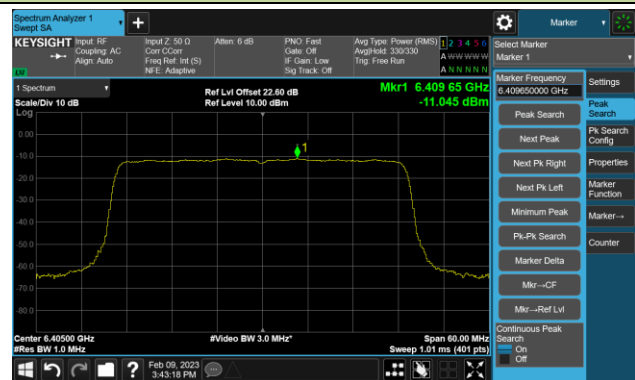

Channel 149 (6695MHz)

802.11be-EHT20 Power Spectral Density- Ant 1(N<sub>ss</sub> = 1)

Channel 181 (6855MHz)

Channel 185 (6875MHz)

Channel 189 (6895MHz)

Channel 213 (7015MHz)

Channel 229 (7095MHz)

## 802.11be-EHT40 Power Spectral Density- Ant 1 (Nss = 1)

Channel 35 (6125MHz)

Channel 59 (6245MHz)

Channel 91 (6405MHz)

Channel 99 (6445MHz)

Channel 107 (6485MHz)

Channel 115 (6525MHz)

Channel 123 (6565MHz)

Channel 147 (6685MHz)

802.11be-EHT40 Power Spectral Density- Ant 1 (Nss = 1)

Channel 179 (6845MHz)

Channel 187 (6885MHz)

Channel 195 (6925MHz)

Channel 211 (7005MHz)

Channel 227 (7085MHz)