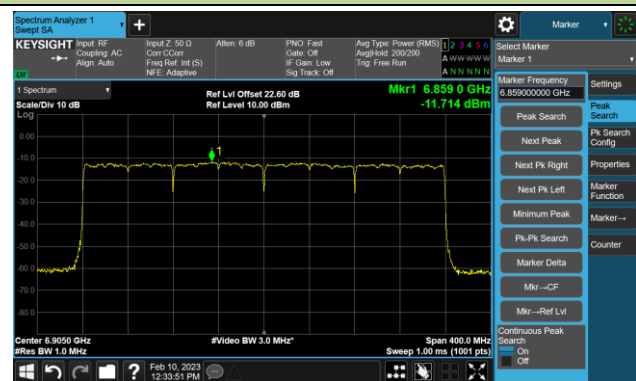

## 802.11be-EHT160 Power Spectral Density- Ant 1 (Nss = 1)

Channel 47 (6185MHz)

Channel 79 (6345MHz)

Channel 111 (6505MHz)

Channel 143 (6665MHz)

Channel 175 (6825MHz)

Channel 207 (6985MHz)

## 802.11be-EHT320 Power Spectral Density- Ant 1 (Nss = 1)

Channel 63 (6265MHz)

Channel 95 (6425MHz)

Channel 127 (6585MHz)

Channel 159 (6745MHz)

Channel 191 (6905MHz)

## 802.11ax-HE20 Power Spectral Density- Ant 2 (Nss = 1)

Channel 33 (6115MHz)

Channel 61 (6255MHz)

Channel 93 (6415MHz)

Channel 97 (6435MHz)

Channel 105 (6475MHz)

Channel 113 (6515MHz)

Channel 117 (6535MHz)

Channel 149 (6695MHz)