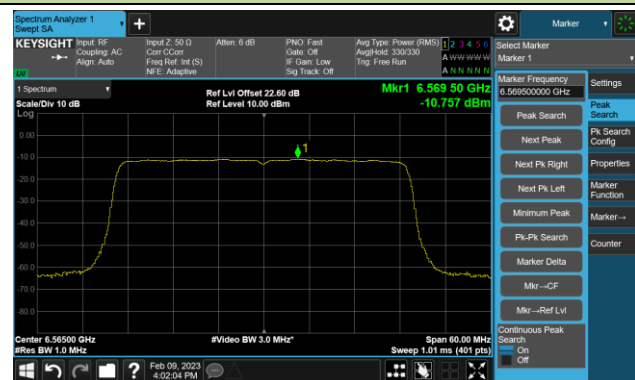

Channel 149 (6695MHz)

802.11be-EHT20 Power Spectral Density- Ant 1(N<sub>ss</sub> = 1)

Channel 181 (6855MHz)

Channel 185 (6875MHz)

Channel 189 (6895MHz)

Channel 213 (7015MHz)

Channel 229 (7095MHz)

## 802.11be-EHT40 Power Spectral Density- Ant 1 (Nss = 1)

Channel 35 (6125MHz)

Channel 59 (6245MHz)

Channel 91 (6405MHz)

Channel 99 (6445MHz)

Channel 107 (6485MHz)

Channel 115 (6525MHz)

Channel 123 (6565MHz)

Channel 147 (6685MHz)

802.11be-EHT40 Power Spectral Density- Ant 1 (Nss = 1)

Channel 179 (6845MHz)

Channel 187 (6885MHz)

Channel 195 (6925MHz)

Channel 211 (7005MHz)

Channel 227 (7085MHz)