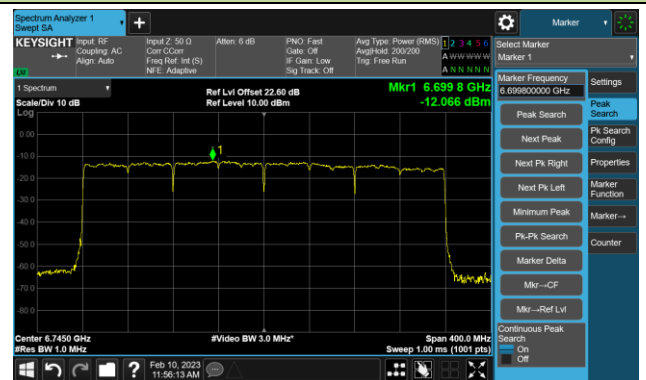

## 802.11be-EHT160 Power Spectral Density- Ant 1 (Nss = 1)

Channel 47 (6185MHz)

Channel 79 (6345MHz)

Channel 111 (6505MHz)

Channel 143 (6665MHz)

Channel 175 (6825MHz)

Channel 207 (6985MHz)

## 802.11be-EHT320 Power Spectral Density- Ant 1 (Nss = 1)

Channel 63 (6265MHz)

Channel 95 (6425MHz)

Channel 127 (6585MHz)

Channel 159 (6745MHz)

Channel 191 (6905MHz)

## 802.11ax-HE20 Power Spectral Density- Ant 2 (Nss = 1)

Channel 33 (6115MHz)

Channel 61 (6255MHz)

Channel 93 (6415MHz)

Channel 97 (6435MHz)

Channel 105 (6475MHz)

Channel 113 (6515MHz)

Channel 117 (6535MHz)

Channel 149 (6695MHz)