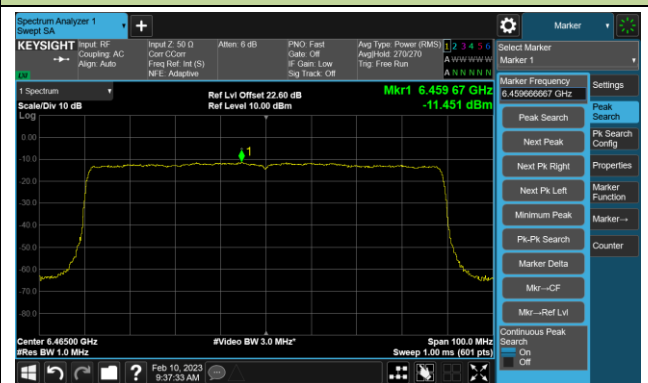

## 802.11be-EHT80 Power Spectral Density- Ant 1 (Nss = 1)

Channel 39 (6145MHz)

Channel 55 (6225MHz)

Channel 87 (6385MHz)

Channel 103 (6465MHz)

Channel 119 (6545MHz)

Channel 135 (6625MHz)

Channel 151 (6705MHz)

Channel 167 (6785MHz)

802.11be-EHT80 Power Spectral Density- Ant 1 (Nss = 1)

Channel 183 (6865MHz)

Channel 199 (6945MHz)

Channel 215 (7025MHz)