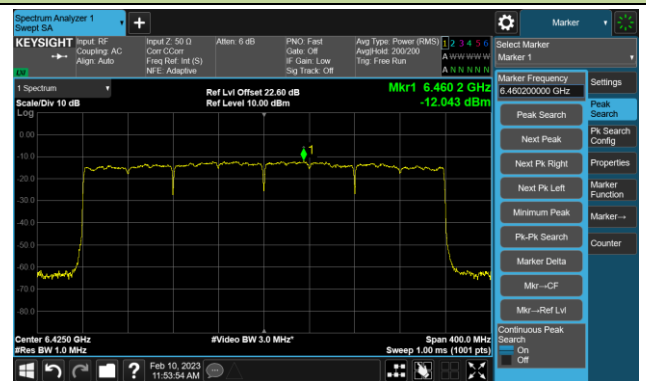

Channel 167 (6785MHz)

802.11be-EHT80 Power Spectral Density- Ant 1 (Nss = 1)

Channel 183 (6865MHz)

Channel 199 (6945MHz)

Channel 215 (7025MHz)

## 802.11be-EHT160 Power Spectral Density- Ant 1 (Nss = 1)

Channel 47 (6185MHz)

Channel 79 (6345MHz)

Channel 111 (6505MHz)

Channel 143 (6665MHz)

Channel 175 (6825MHz)

Channel 207 (6985MHz)

## 802.11be-EHT320 Power Spectral Density- Ant 1 (Nss = 1)

Channel 63 (6265MHz)

Channel 95 (6425MHz)

Channel 127 (6585MHz)

Channel 159 (6745MHz)

Channel 191 (6905MHz)