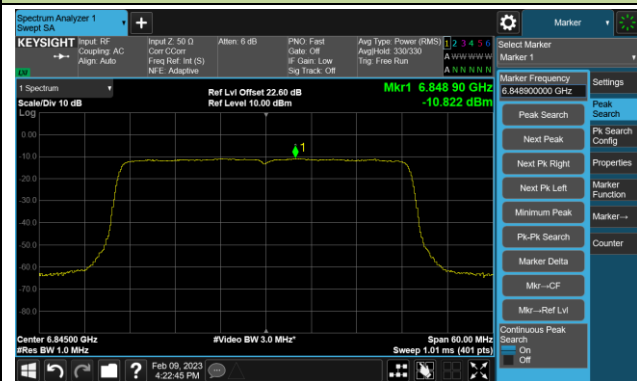

## 802.11be-EHT40 Power Spectral Density- Ant 1 (Nss = 1)

Channel 35 (6125MHz)

Channel 59 (6245MHz)

Channel 91 (6405MHz)

Channel 99 (6445MHz)

Channel 107 (6485MHz)

Channel 115 (6525MHz)

Channel 123 (6565MHz)

Channel 147 (6685MHz)

802.11be-EHT40 Power Spectral Density- Ant 1 (Nss = 1)

Channel 179 (6845MHz)

Channel 187 (6885MHz)

Channel 195 (6925MHz)

Channel 211 (7005MHz)

Channel 227 (7085MHz)