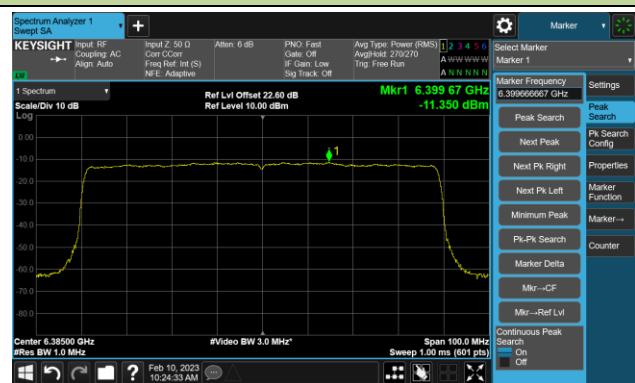

Channel 147 (6685MHz)

802.11be-EHT40 Power Spectral Density- Ant 1 (Nss = 1)

Channel 179 (6845MHz)

Channel 187 (6885MHz)

Channel 195 (6925MHz)

Channel 211 (7005MHz)

Channel 227 (7085MHz)

## 802.11be-EHT80 Power Spectral Density- Ant 1 (Nss = 1)

Channel 39 (6145MHz)

Channel 55 (6225MHz)

Channel 87 (6385MHz)

Channel 103 (6465MHz)

Channel 119 (6545MHz)

Channel 135 (6625MHz)

Channel 151 (6705MHz)

Channel 167 (6785MHz)

802.11be-EHT80 Power Spectral Density- Ant 1 (Nss = 1)

Channel 183 (6865MHz)

Channel 199 (6945MHz)

Channel 215 (7025MHz)