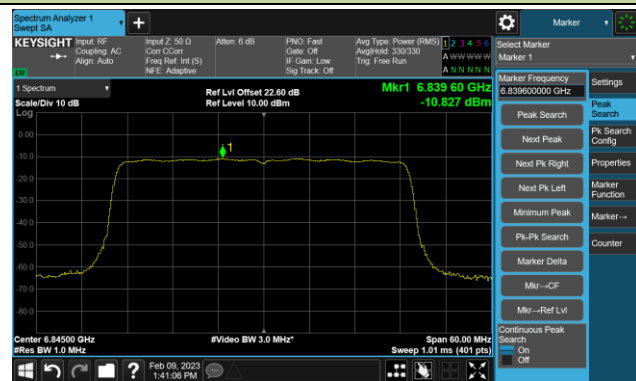

802.11ax-HE40 Power Spectral Density- Ant 2 (Nss = 1)

Channel 179 (6845MHz)