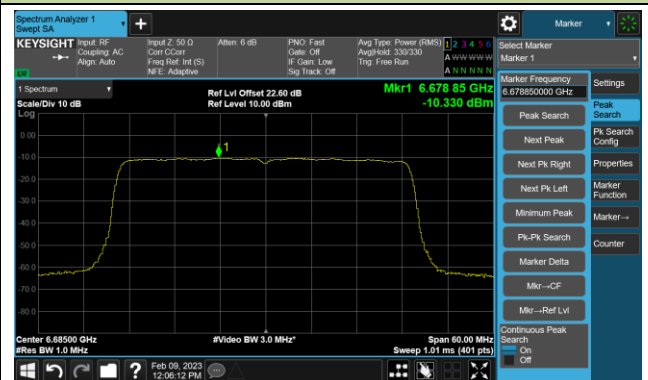

## 802.11ax-HE20 Power Spectral Density- Ant 2 (Nss = 1)

Channel 181 (6855MHz)

Channel 185 (6875MHz)

Channel 189 (6895MHz)

Channel 213 (7015MHz)

Channel 229 (7095MHz)

## 802.11ax-HE40 Power Spectral Density- Ant 2 (Nss = 1)

Channel 35 (6125MHz)

Channel 59 (6245MHz)

Channel 91 (6405MHz)

Channel 99 (6445MHz)

Channel 107 (6485MHz)

Channel 115 (6525MHz)

Channel 123 (6565MHz)

Channel 147 (6685MHz)