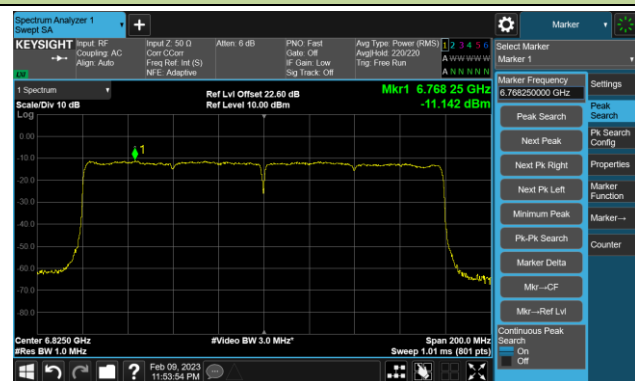

802.11ax-HE80 Power Spectral Density- Ant 1 (Nss = 1)

Channel 183 (6865MHz)

Channel 199 (6945MHz)

Channel 215 (7025MHz)

## 802.11ax-HE160 Power Spectral Density- Ant 1 (Nss = 1)

Channel 47 (6185MHz)

Channel 79 (6345MHz)

Channel 111 (6505MHz)

Channel 143 (6665MHz)

Channel 175 (6825MHz)

Channel 207 (6985MHz)

## 802.11be-EHT20 Power Spectral Density- Ant 1 (Nss = 1)

Channel 33 (6115MHz)

Channel 61 (6255MHz)

Channel 93 (6415MHz)

Channel 97 (6435MHz)

Channel 105 (6475MHz)

Channel 113 (6515MHz)

Channel 117 (6535MHz)

Channel 149 (6695MHz)

802.11be-EHT20 Power Spectral Density- Ant 1(N<sub>ss</sub> = 1)

Channel 181 (6855MHz)

Channel 185 (6875MHz)

Channel 189 (6895MHz)

Channel 213 (7015MHz)

Channel 229 (7095MHz)