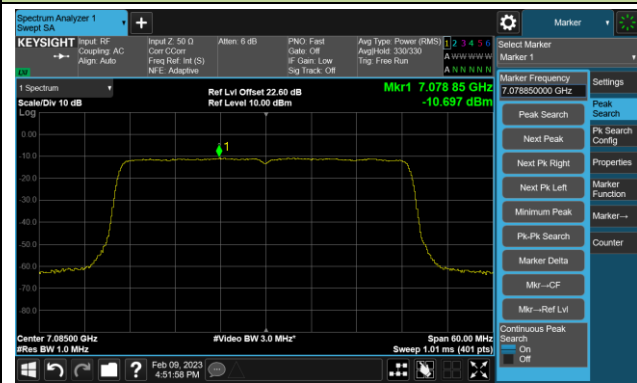

Channel 147 (6685MHz)

802.11be-EHT40 Power Spectral Density- Ant 1 (Nss = 1)

Channel 179 (6845MHz)

Channel 187 (6885MHz)

Channel 195 (6925MHz)

Channel 211 (7005MHz)

Channel 227 (7085MHz)

## 802.11be-EHT80 Power Spectral Density- Ant 1 (Nss = 1)

Channel 39 (6145MHz)

Channel 55 (6225MHz)

Channel 87 (6385MHz)

Channel 103 (6465MHz)

Channel 119 (6545MHz)

Channel 135 (6625MHz)

Channel 151 (6705MHz)