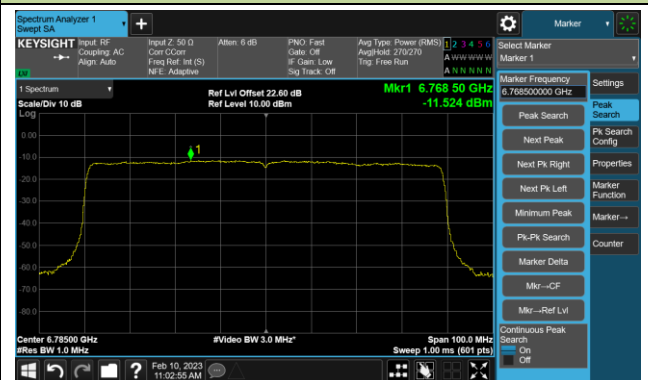

Channel 147 (6685MHz)

802.11be-EHT40 Power Spectral Density- Ant 1 (Nss = 1)

Channel 179 (6845MHz)

Channel 187 (6885MHz)

Channel 195 (6925MHz)

Channel 211 (7005MHz)

Channel 227 (7085MHz)

## 802.11be-EHT80 Power Spectral Density- Ant 1 (Nss = 1)

Channel 39 (6145MHz)

Channel 55 (6225MHz)

Channel 87 (6385MHz)

Channel 103 (6465MHz)

Channel 119 (6545MHz)

Channel 135 (6625MHz)

Channel 151 (6705MHz)

Channel 167 (6785MHz)

802.11be-EHT80 Power Spectral Density- Ant 1 (Nss = 1)

Channel 183 (6865MHz)

Channel 199 (6945MHz)

Channel 215 (7025MHz)