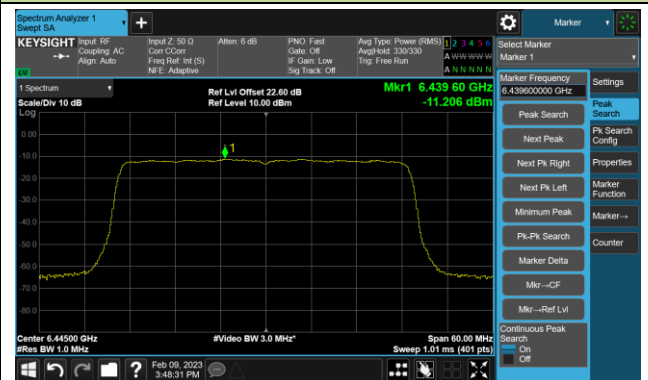

Channel 149 (6695MHz)

802.11be-EHT20 Power Spectral Density- Ant 1(N<sub>ss</sub> = 1)

Channel 181 (6855MHz)

Channel 185 (6875MHz)

Channel 189 (6895MHz)

Channel 213 (7015MHz)

Channel 229 (7095MHz)

## 802.11be-EHT40 Power Spectral Density- Ant 1 (Nss = 1)

Channel 35 (6125MHz)

Channel 59 (6245MHz)

Channel 91 (6405MHz)

Channel 99 (6445MHz)

Channel 107 (6485MHz)

Channel 115 (6525MHz)

Channel 123 (6565MHz)

Channel 147 (6685MHz)

802.11be-EHT40 Power Spectral Density- Ant 1 (Nss = 1)

Channel 179 (6845MHz)

Channel 187 (6885MHz)

Channel 195 (6925MHz)

Channel 211 (7005MHz)

Channel 227 (7085MHz)