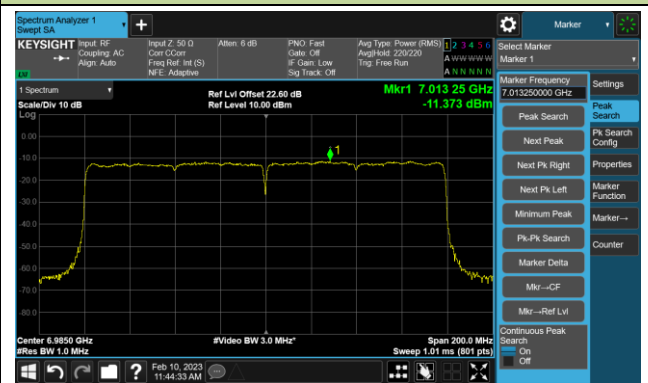

## 802.11be-EHT160 Power Spectral Density- Ant 1 (Nss = 1)

Channel 47 (6185MHz)

Channel 79 (6345MHz)

Channel 111 (6505MHz)

Channel 143 (6665MHz)

Channel 175 (6825MHz)

Channel 207 (6985MHz)

## 802.11be-EHT320 Power Spectral Density- Ant 1 (Nss = 1)

Channel 63 (6265MHz)

Channel 95 (6425MHz)

Channel 127 (6585MHz)

Channel 159 (6745MHz)

Channel 191 (6905MHz)