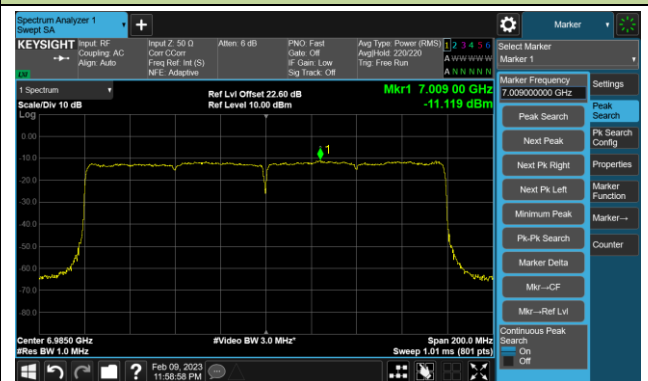

802.11ax-HE80 Power Spectral Density- Ant 1 (Nss = 1)

Channel 183 (6865MHz)

Channel 199 (6945MHz)

Channel 215 (7025MHz)

## 802.11ax-HE160 Power Spectral Density- Ant 1 (Nss = 1)

Channel 47 (6185MHz)

Channel 79 (6345MHz)

Channel 111 (6505MHz)

Channel 143 (6665MHz)

Channel 175 (6825MHz)

Channel 207 (6985MHz)

## 802.11be-EHT20 Power Spectral Density- Ant 1 (Nss = 1)

Channel 33 (6115MHz)

Channel 61 (6255MHz)

Channel 93 (6415MHz)

Channel 97 (6435MHz)

Channel 105 (6475MHz)

Channel 113 (6515MHz)

Channel 117 (6535MHz)

Channel 149 (6695MHz)

802.11be-EHT20 Power Spectral Density- Ant 1(N<sub>ss</sub> = 1)

Channel 181 (6855MHz)

Channel 185 (6875MHz)

Channel 189 (6895MHz)

Channel 213 (7015MHz)

Channel 229 (7095MHz)