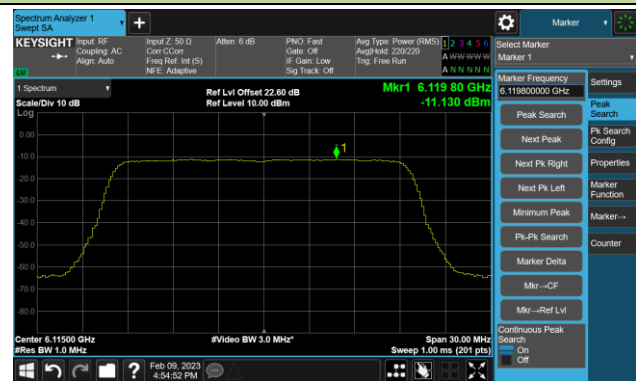

802.11ax-HE80 Power Spectral Density- Ant 1 (Nss = 1)

Channel 183 (6865MHz)

Channel 199 (6945MHz)

Channel 215 (7025MHz)

## 802.11ax-HE160 Power Spectral Density- Ant 1 (Nss = 1)

Channel 47 (6185MHz)

Channel 79 (6345MHz)

Channel 111 (6505MHz)

Channel 143 (6665MHz)

Channel 175 (6825MHz)

Channel 207 (6985MHz)

## 802.11be-EHT20 Power Spectral Density- Ant 1 (Nss = 1)

Channel 33 (6115MHz)

Channel 61 (6255MHz)

Channel 93 (6415MHz)

Channel 97 (6435MHz)

Channel 105 (6475MHz)

Channel 113 (6515MHz)

Channel 117 (6535MHz)

Channel 149 (6695MHz)

802.11be-EHT20 Power Spectral Density- Ant 1(N<sub>ss</sub> = 1)

Channel 181 (6855MHz)

Channel 185 (6875MHz)

Channel 189 (6895MHz)

Channel 213 (7015MHz)

Channel 229 (7095MHz)