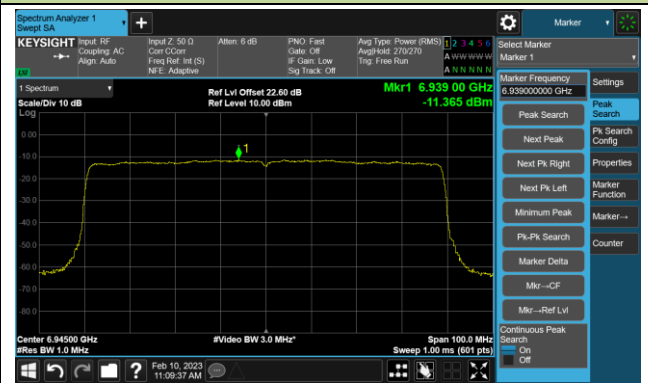

Channel 167 (6785MHz)

802.11be-EHT80 Power Spectral Density- Ant 1 (Nss = 1)

Channel 183 (6865MHz)

Channel 199 (6945MHz)

Channel 215 (7025MHz)

## 802.11be-EHT160 Power Spectral Density- Ant 1 (Nss = 1)

Channel 47 (6185MHz)

Channel 79 (6345MHz)

Channel 111 (6505MHz)

Channel 143 (6665MHz)

Channel 175 (6825MHz)

Channel 207 (6985MHz)