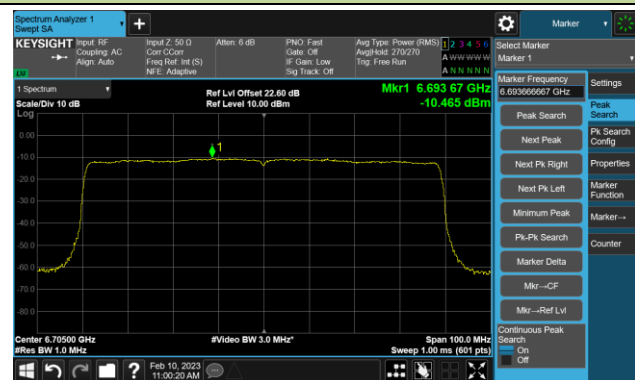

## 802.11be-EHT80 Power Spectral Density- Ant 1 (Nss = 1)

Channel 39 (6145MHz)

Channel 55 (6225MHz)

Channel 87 (6385MHz)

Channel 103 (6465MHz)

Channel 119 (6545MHz)

Channel 135 (6625MHz)

Channel 151 (6705MHz)

Channel 167 (6785MHz)

802.11be-EHT80 Power Spectral Density- Ant 1 (Nss = 1)

Channel 183 (6865MHz)

Channel 199 (6945MHz)

Channel 215 (7025MHz)