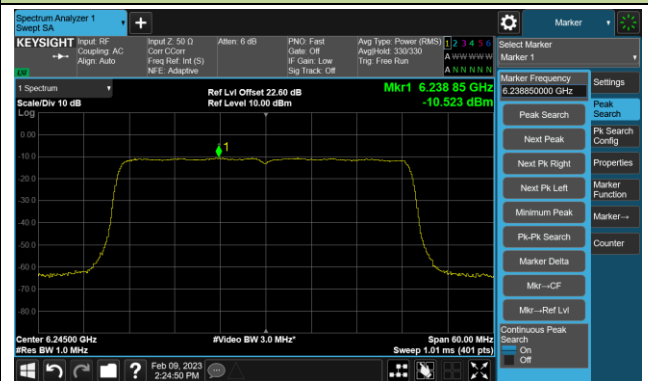

Channel 59 (6245MHz)