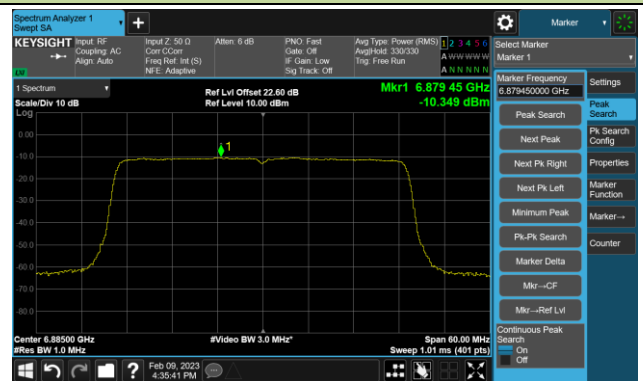

Channel 147 (6685MHz)

802.11be-EHT40 Power Spectral Density- Ant 1 (Nss = 1)

Channel 179 (6845MHz)

Channel 187 (6885MHz)

Channel 195 (6925MHz)

Channel 211 (7005MHz)

Channel 227 (7085MHz)

## 802.11be-EHT80 Power Spectral Density- Ant 1 (Nss = 1)

Channel 39 (6145MHz)

Channel 55 (6225MHz)

Channel 87 (6385MHz)

Channel 103 (6465MHz)

Channel 119 (6545MHz)

Channel 135 (6625MHz)

Channel 151 (6705MHz)