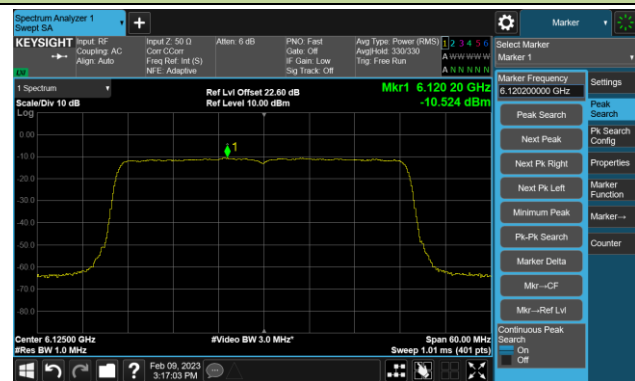

## 802.11be-EHT20 Power Spectral Density- Ant 1 (Nss = 1)

Channel 33 (6115MHz)

Channel 61 (6255MHz)

Channel 93 (6415MHz)

Channel 97 (6435MHz)

Channel 105 (6475MHz)

Channel 113 (6515MHz)

Channel 117 (6535MHz)

Channel 149 (6695MHz)

802.11be-EHT20 Power Spectral Density- Ant 1(N<sub>ss</sub> = 1)

Channel 181 (6855MHz)

Channel 185 (6875MHz)

Channel 189 (6895MHz)

Channel 213 (7015MHz)

Channel 229 (7095MHz)

## 802.11be-EHT40 Power Spectral Density- Ant 1 (Nss = 1)

Channel 35 (6125MHz)

Channel 59 (6245MHz)

Channel 91 (6405MHz)

Channel 99 (6445MHz)

Channel 107 (6485MHz)

Channel 115 (6525MHz)

Channel 123 (6565MHz)