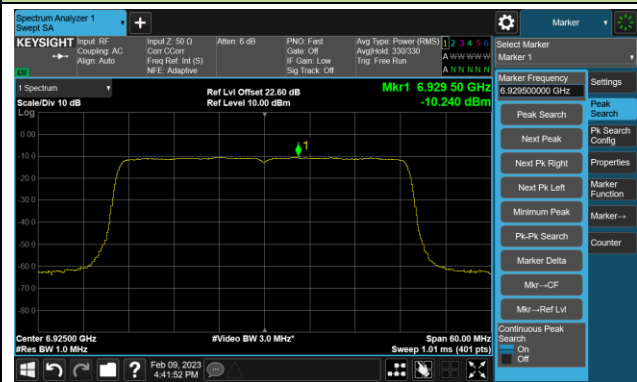

Channel 147 (6685MHz)

802.11be-EHT40 Power Spectral Density- Ant 1 (Nss = 1)

Channel 179 (6845MHz)

Channel 187 (6885MHz)

Channel 195 (6925MHz)

Channel 211 (7005MHz)

Channel 227 (7085MHz)

## 802.11be-EHT80 Power Spectral Density- Ant 1 (Nss = 1)

Channel 39 (6145MHz)

Channel 55 (6225MHz)

Channel 87 (6385MHz)

Channel 103 (6465MHz)

Channel 119 (6545MHz)

Channel 135 (6625MHz)

Channel 151 (6705MHz)