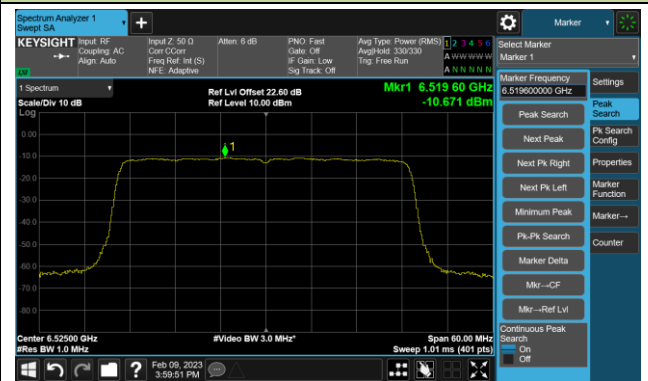

Channel 149 (6695MHz)

802.11be-EHT20 Power Spectral Density- Ant 1(N<sub>ss</sub> = 1)

Channel 181 (6855MHz)

Channel 185 (6875MHz)

Channel 189 (6895MHz)

Channel 213 (7015MHz)

Channel 229 (7095MHz)

## 802.11be-EHT40 Power Spectral Density- Ant 1 (Nss = 1)

Channel 35 (6125MHz)

Channel 59 (6245MHz)

Channel 91 (6405MHz)

Channel 99 (6445MHz)

Channel 107 (6485MHz)

Channel 115 (6525MHz)

Channel 123 (6565MHz)

Channel 147 (6685MHz)

802.11be-EHT40 Power Spectral Density- Ant 1 (Nss = 1)

Channel 179 (6845MHz)

Channel 187 (6885MHz)

Channel 195 (6925MHz)

Channel 211 (7005MHz)

Channel 227 (7085MHz)