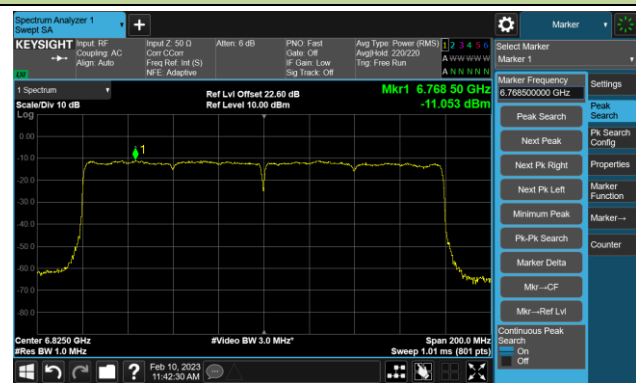

## 802.11be-EHT160 Power Spectral Density- Ant 1 (Nss = 1)

Channel 47 (6185MHz)

Channel 79 (6345MHz)

Channel 111 (6505MHz)

Channel 143 (6665MHz)

Channel 175 (6825MHz)

Channel 207 (6985MHz)

## 802.11be-EHT320 Power Spectral Density- Ant 1 (Nss = 1)

Channel 63 (6265MHz)

Channel 95 (6425MHz)

Channel 127 (6585MHz)

Channel 159 (6745MHz)

Channel 191 (6905MHz)