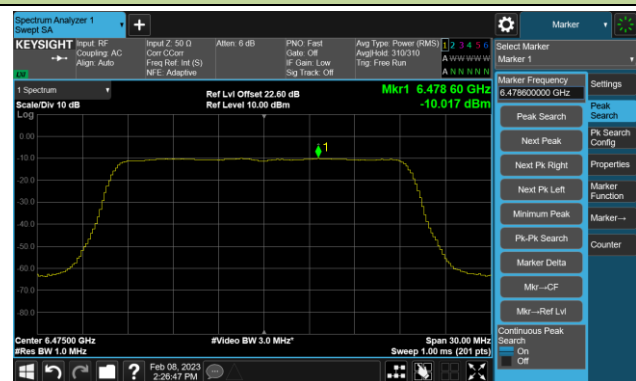

## 802.11be-EHT320 Power Spectral Density- Ant 1 (Nss = 1)

Channel 63 (6265MHz)

Channel 95 (6425MHz)

Channel 127 (6585MHz)

Channel 159 (6745MHz)

Channel 191 (6905MHz)

## 802.11ax-HE20 Power Spectral Density- Ant 2 (Nss = 1)

Channel 33 (6115MHz)

Channel 61 (6255MHz)

Channel 93 (6415MHz)

Channel 97 (6435MHz)

Channel 105 (6475MHz)

Channel 113 (6515MHz)

Channel 117 (6535MHz)

Channel 149 (6695MHz)