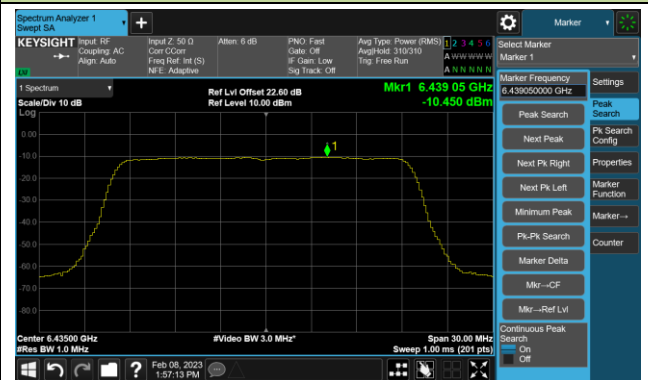

## 802.11be-EHT320 Power Spectral Density- Ant 1 (Nss = 1)

Channel 63 (6265MHz)

Channel 95 (6425MHz)

Channel 127 (6585MHz)

Channel 159 (6745MHz)

Channel 191 (6905MHz)

## 802.11ax-HE20 Power Spectral Density- Ant 2 (Nss = 1)

Channel 33 (6115MHz)

Channel 61 (6255MHz)

Channel 93 (6415MHz)

Channel 97 (6435MHz)

Channel 105 (6475MHz)

Channel 113 (6515MHz)

Channel 117 (6535MHz)

Channel 149 (6695MHz)