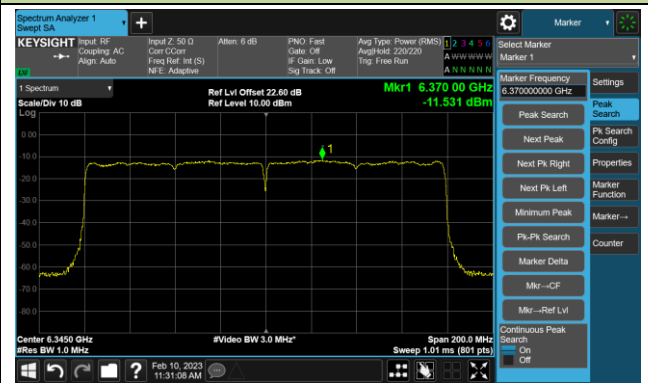

Channel 167 (6785MHz)

802.11be-EHT80 Power Spectral Density- Ant 1 (Nss = 1)

Channel 183 (6865MHz)

Channel 199 (6945MHz)

Channel 215 (7025MHz)

## 802.11be-EHT160 Power Spectral Density- Ant 1 (Nss = 1)

Channel 47 (6185MHz)

Channel 79 (6345MHz)

Channel 111 (6505MHz)

Channel 143 (6665MHz)

Channel 175 (6825MHz)

Channel 207 (6985MHz)