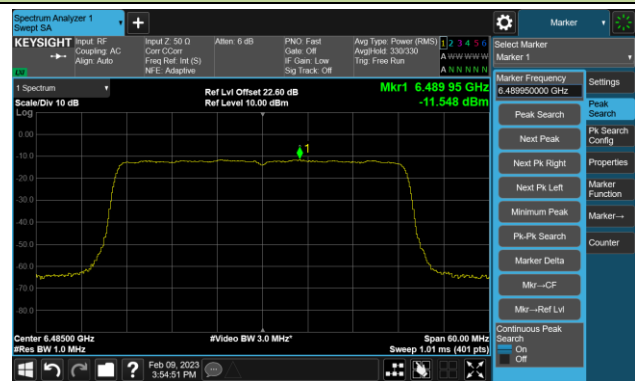

Channel 149 (6695MHz)

802.11be-EHT20 Power Spectral Density- Ant 1(N<sub>ss</sub> = 1)

Channel 181 (6855MHz)

Channel 185 (6875MHz)

Channel 189 (6895MHz)

Channel 213 (7015MHz)

Channel 229 (7095MHz)

## 802.11be-EHT40 Power Spectral Density- Ant 1 (Nss = 1)

Channel 35 (6125MHz)

Channel 59 (6245MHz)

Channel 91 (6405MHz)

Channel 99 (6445MHz)

Channel 107 (6485MHz)

Channel 115 (6525MHz)

Channel 123 (6565MHz)

Channel 147 (6685MHz)

802.11be-EHT40 Power Spectral Density- Ant 1 (Nss = 1)

Channel 179 (6845MHz)

Channel 187 (6885MHz)

Channel 195 (6925MHz)

Channel 211 (7005MHz)

Channel 227 (7085MHz)