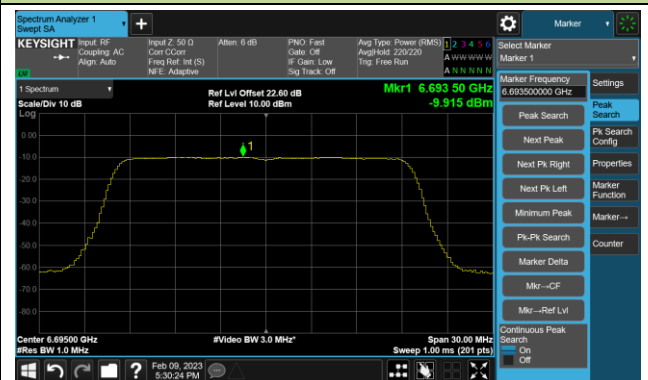

## 802.11ax-HE160 Power Spectral Density- Ant 1 (Nss = 1)

Channel 47 (6185MHz)

Channel 79 (6345MHz)

Channel 111 (6505MHz)

Channel 143 (6665MHz)

Channel 175 (6825MHz)

Channel 207 (6985MHz)

## 802.11be-EHT20 Power Spectral Density- Ant 1 (Nss = 1)

Channel 33 (6115MHz)

Channel 61 (6255MHz)

Channel 93 (6415MHz)

Channel 97 (6435MHz)

Channel 105 (6475MHz)

Channel 113 (6515MHz)

Channel 117 (6535MHz)

Channel 149 (6695MHz)

802.11be-EHT20 Power Spectral Density- Ant 1(N<sub>ss</sub> = 1)

Channel 181 (6855MHz)

Channel 185 (6875MHz)

Channel 189 (6895MHz)

Channel 213 (7015MHz)

Channel 229 (7095MHz)