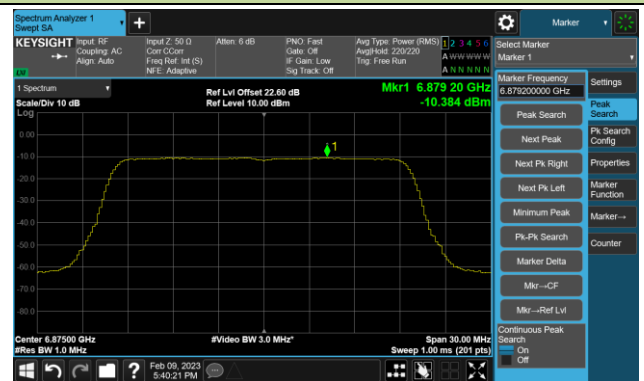

Channel 149 (6695MHz)

802.11be-EHT20 Power Spectral Density- Ant 1(N<sub>ss</sub> = 1)

Channel 181 (6855MHz)

Channel 185 (6875MHz)

Channel 189 (6895MHz)

Channel 213 (7015MHz)

Channel 229 (7095MHz)

## 802.11be-EHT40 Power Spectral Density- Ant 1 (Nss = 1)

Channel 35 (6125MHz)

Channel 59 (6245MHz)

Channel 91 (6405MHz)

Channel 99 (6445MHz)

Channel 107 (6485MHz)

Channel 115 (6525MHz)

Channel 123 (6565MHz)