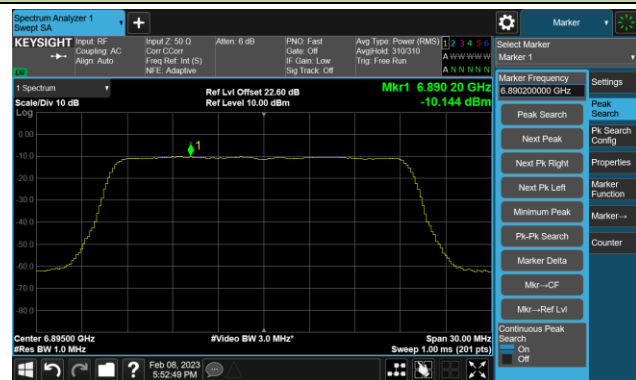

Channel 149 (6695MHz)

## 802.11ax-HE20 Power Spectral Density- Ant 2 (Nss = 1)

Channel 181 (6855MHz)

Channel 185 (6875MHz)

Channel 189 (6895MHz)

Channel 213 (7015MHz)

Channel 229 (7095MHz)

Channel 147 (6685MHz)