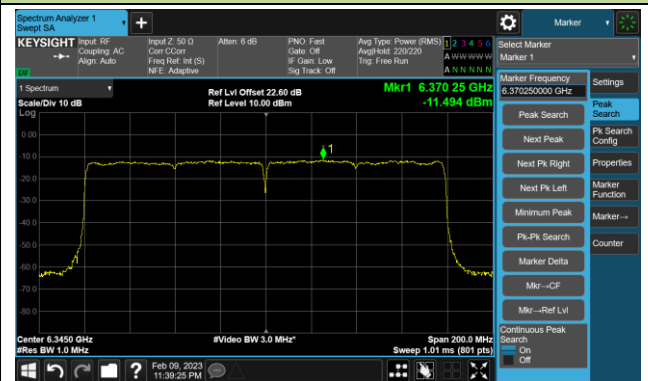

802.11ax-HE80 Power Spectral Density- Ant 1 (Nss = 1)

Channel 183 (6865MHz)

Channel 199 (6945MHz)

Channel 215 (7025MHz)

## 802.11ax-HE160 Power Spectral Density- Ant 1 (Nss = 1)

Channel 47 (6185MHz)

Channel 79 (6345MHz)

Channel 111 (6505MHz)

Channel 143 (6665MHz)

Channel 175 (6825MHz)

Channel 207 (6985MHz)

## 802.11be-EHT20 Power Spectral Density- Ant 1 (Nss = 1)

Channel 33 (6115MHz)

Channel 61 (6255MHz)

Channel 93 (6415MHz)

Channel 97 (6435MHz)

Channel 105 (6475MHz)

Channel 113 (6515MHz)

Channel 117 (6535MHz)