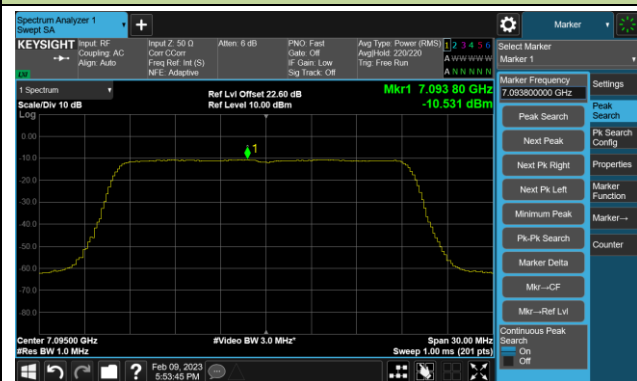

## 802.11be-EHT20 Power Spectral Density- Ant 1 (Nss = 1)

Channel 33 (6115MHz)

Channel 61 (6255MHz)

Channel 93 (6415MHz)

Channel 97 (6435MHz)

Channel 105 (6475MHz)

Channel 113 (6515MHz)

Channel 117 (6535MHz)

Channel 149 (6695MHz)

802.11be-EHT20 Power Spectral Density- Ant 1(N<sub>ss</sub> = 1)

Channel 181 (6855MHz)

Channel 185 (6875MHz)

Channel 189 (6895MHz)

Channel 213 (7015MHz)

Channel 229 (7095MHz)

## 802.11be-EHT40 Power Spectral Density- Ant 1 (Nss = 1)

Channel 35 (6125MHz)

Channel 59 (6245MHz)

Channel 91 (6405MHz)

Channel 99 (6445MHz)

Channel 107 (6485MHz)

Channel 115 (6525MHz)

Channel 123 (6565MHz)