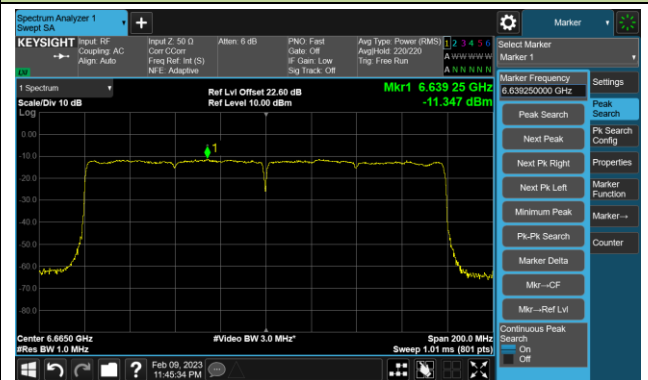

802.11ax-HE80 Power Spectral Density- Ant 1 (Nss = 1)

Channel 183 (6865MHz)

Channel 199 (6945MHz)

Channel 215 (7025MHz)

## 802.11ax-HE160 Power Spectral Density- Ant 1 (Nss = 1)

Channel 47 (6185MHz)

Channel 79 (6345MHz)

Channel 111 (6505MHz)

Channel 143 (6665MHz)

Channel 175 (6825MHz)

Channel 207 (6985MHz)

## 802.11be-EHT20 Power Spectral Density- Ant 1 (Nss = 1)

Channel 33 (6115MHz)

Channel 61 (6255MHz)

Channel 93 (6415MHz)

Channel 97 (6435MHz)

Channel 105 (6475MHz)

Channel 113 (6515MHz)

Channel 117 (6535MHz)

Channel 149 (6695MHz)

802.11be-EHT20 Power Spectral Density- Ant 1(N<sub>ss</sub> = 1)

Channel 181 (6855MHz)

Channel 185 (6875MHz)

Channel 189 (6895MHz)

Channel 213 (7015MHz)

Channel 229 (7095MHz)