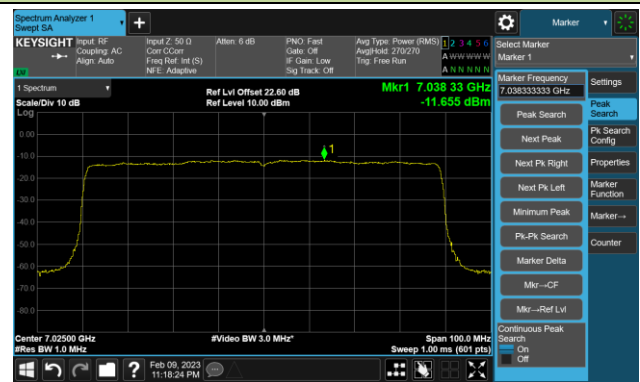

802.11ax-HE80 Power Spectral Density- Ant 1 (Nss = 1)

Channel 183 (6865MHz)

Channel 199 (6945MHz)

Channel 215 (7025MHz)

## 802.11ax-HE160 Power Spectral Density- Ant 1 (Nss = 1)

Channel 47 (6185MHz)

Channel 79 (6345MHz)

Channel 111 (6505MHz)

Channel 143 (6665MHz)

Channel 175 (6825MHz)

Channel 207 (6985MHz)