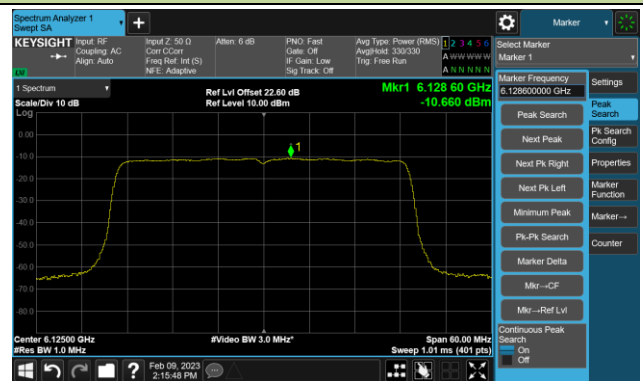

802.11ax-HE40 Power Spectral Density- Ant 2 (Nss = 1)

Channel 35 (6125MHz)