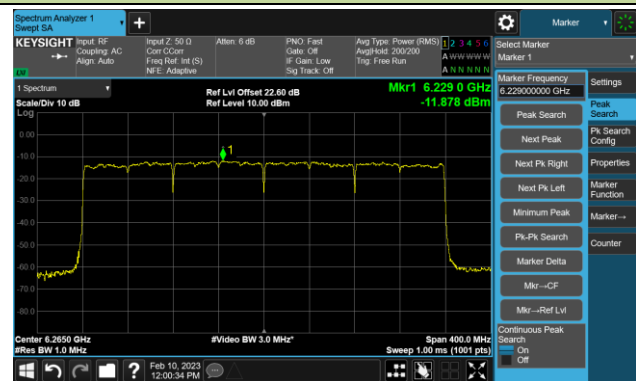

## 802.11be-EHT160 Power Spectral Density- Ant 1 (Nss = 1)

Channel 47 (6185MHz)

Channel 79 (6345MHz)

Channel 111 (6505MHz)

Channel 143 (6665MHz)

Channel 175 (6825MHz)

Channel 207 (6985MHz)

## 802.11be-EHT320 Power Spectral Density- Ant 1 (Nss = 1)

Channel 63 (6265MHz)

Channel 95 (6425MHz)

Channel 127 (6585MHz)

Channel 159 (6745MHz)

Channel 191 (6905MHz)