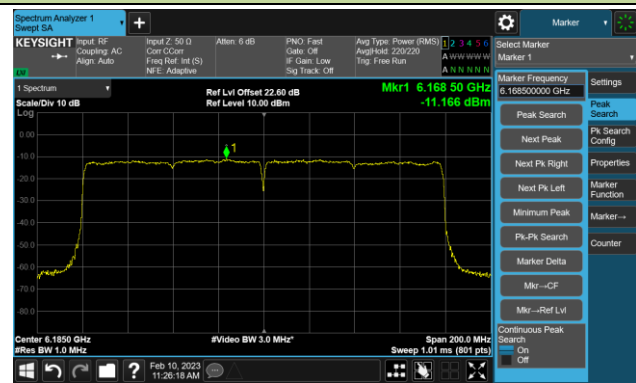

Channel 167 (6785MHz)

802.11be-EHT80 Power Spectral Density- Ant 1 (Nss = 1)

Channel 183 (6865MHz)

Channel 199 (6945MHz)

Channel 215 (7025MHz)

## 802.11be-EHT160 Power Spectral Density- Ant 1 (Nss = 1)

Channel 47 (6185MHz)

Channel 79 (6345MHz)

Channel 111 (6505MHz)

Channel 143 (6665MHz)

Channel 175 (6825MHz)

Channel 207 (6985MHz)