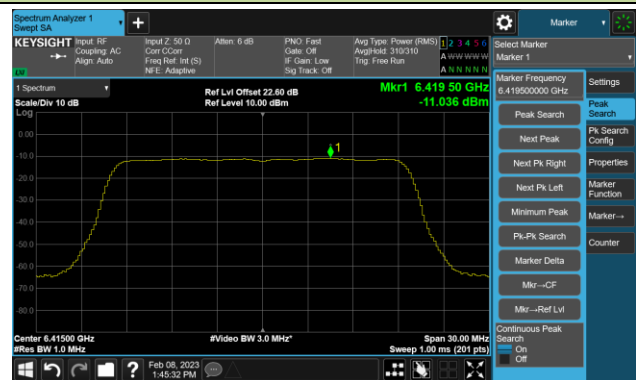

## 802.11be-EHT320 Power Spectral Density- Ant 1 (Nss = 1)

Channel 63 (6265MHz)

Channel 95 (6425MHz)

Channel 127 (6585MHz)

Channel 159 (6745MHz)

Channel 191 (6905MHz)

## 802.11ax-HE20 Power Spectral Density- Ant 2 (Nss = 1)

Channel 33 (6115MHz)

Channel 61 (6255MHz)

Channel 93 (6415MHz)

Channel 97 (6435MHz)

Channel 105 (6475MHz)

Channel 113 (6515MHz)

Channel 117 (6535MHz)

Channel 149 (6695MHz)