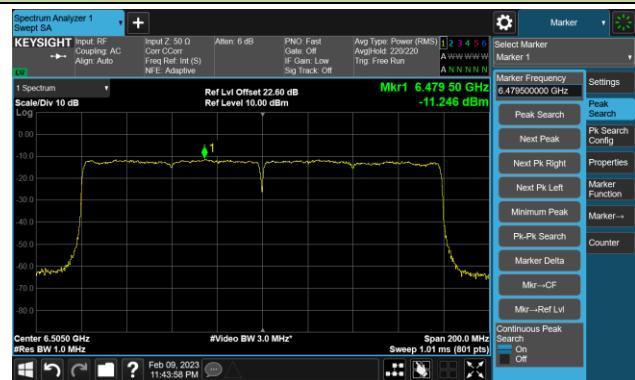

802.11ax-HE80 Power Spectral Density- Ant 1 (Nss = 1)

Channel 183 (6865MHz)

Channel 199 (6945MHz)

Channel 215 (7025MHz)

## 802.11ax-HE160 Power Spectral Density- Ant 1 (Nss = 1)

Channel 47 (6185MHz)

Channel 79 (6345MHz)

Channel 111 (6505MHz)

Channel 143 (6665MHz)

Channel 175 (6825MHz)

Channel 207 (6985MHz)

## 802.11be-EHT20 Power Spectral Density- Ant 1 (Nss = 1)

Channel 33 (6115MHz)

Channel 61 (6255MHz)

Channel 93 (6415MHz)

Channel 97 (6435MHz)

Channel 105 (6475MHz)

Channel 113 (6515MHz)

Channel 117 (6535MHz)

Channel 149 (6695MHz)

802.11be-EHT20 Power Spectral Density- Ant 1(N<sub>ss</sub> = 1)

Channel 181 (6855MHz)

Channel 185 (6875MHz)

Channel 189 (6895MHz)

Channel 213 (7015MHz)

Channel 229 (7095MHz)