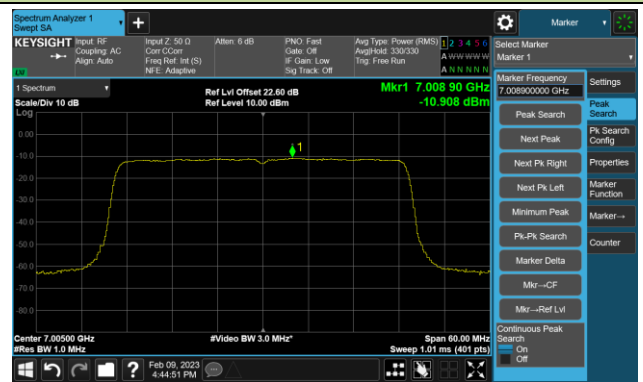

Channel 147 (6685MHz)

802.11be-EHT40 Power Spectral Density- Ant 1 (Nss = 1)

Channel 179 (6845MHz)

Channel 187 (6885MHz)

Channel 195 (6925MHz)

Channel 211 (7005MHz)

Channel 227 (7085MHz)

## 802.11be-EHT80 Power Spectral Density- Ant 1 (Nss = 1)

Channel 39 (6145MHz)

Channel 55 (6225MHz)

Channel 87 (6385MHz)

Channel 103 (6465MHz)

Channel 119 (6545MHz)

Channel 135 (6625MHz)

Channel 151 (6705MHz)