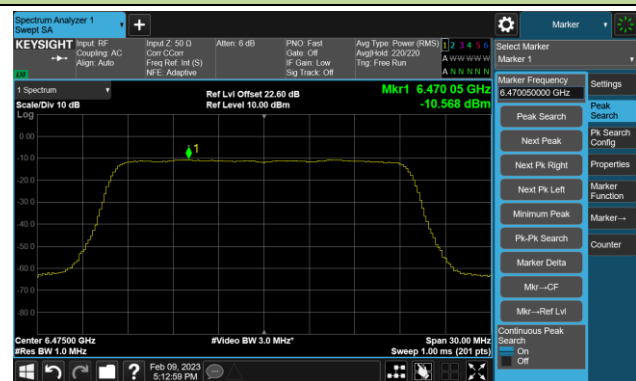

## 802.11ax-HE160 Power Spectral Density- Ant 1 (Nss = 1)

Channel 47 (6185MHz)

Channel 79 (6345MHz)

Channel 111 (6505MHz)

Channel 143 (6665MHz)

Channel 175 (6825MHz)

Channel 207 (6985MHz)

## 802.11be-EHT20 Power Spectral Density- Ant 1 (Nss = 1)

Channel 33 (6115MHz)

Channel 61 (6255MHz)

Channel 93 (6415MHz)

Channel 97 (6435MHz)

Channel 105 (6475MHz)

Channel 113 (6515MHz)

Channel 117 (6535MHz)

Channel 149 (6695MHz)

802.11be-EHT20 Power Spectral Density- Ant 1(N<sub>ss</sub> = 1)

Channel 181 (6855MHz)

Channel 185 (6875MHz)

Channel 189 (6895MHz)

Channel 213 (7015MHz)

Channel 229 (7095MHz)