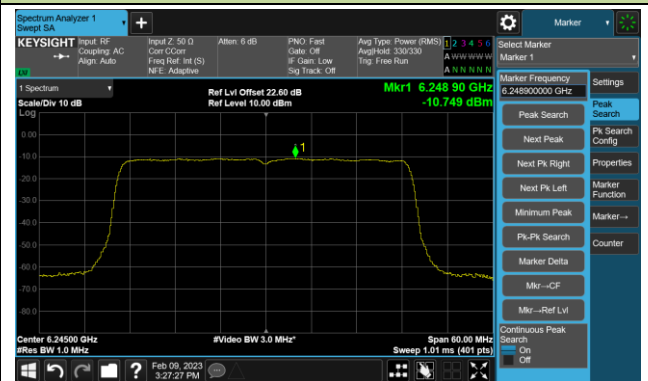

## 802.11be-EHT20 Power Spectral Density- Ant 1 (Nss = 1)

Channel 33 (6115MHz)

Channel 61 (6255MHz)

Channel 93 (6415MHz)

Channel 97 (6435MHz)

Channel 105 (6475MHz)

Channel 113 (6515MHz)

Channel 117 (6535MHz)

Channel 149 (6695MHz)

802.11be-EHT20 Power Spectral Density- Ant 1(N<sub>ss</sub> = 1)

Channel 181 (6855MHz)

Channel 185 (6875MHz)

Channel 189 (6895MHz)

Channel 213 (7015MHz)

Channel 229 (7095MHz)

## 802.11be-EHT40 Power Spectral Density- Ant 1 (Nss = 1)

Channel 35 (6125MHz)

Channel 59 (6245MHz)

Channel 91 (6405MHz)

Channel 99 (6445MHz)

Channel 107 (6485MHz)

Channel 115 (6525MHz)

Channel 123 (6565MHz)