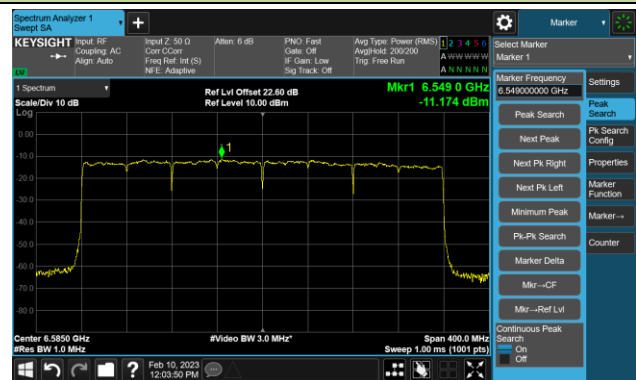

## 802.11be-EHT160 Power Spectral Density- Ant 1 (Nss = 1)

Channel 47 (6185MHz)

Channel 79 (6345MHz)

Channel 111 (6505MHz)

Channel 143 (6665MHz)

Channel 175 (6825MHz)

Channel 207 (6985MHz)

## 802.11be-EHT320 Power Spectral Density- Ant 1 (Nss = 1)

Channel 63 (6265MHz)

Channel 95 (6425MHz)

Channel 127 (6585MHz)

Channel 159 (6745MHz)

Channel 191 (6905MHz)

## 802.11ax-HE20 Power Spectral Density- Ant 2 (Nss = 1)

Channel 33 (6115MHz)

Channel 61 (6255MHz)

Channel 93 (6415MHz)

Channel 97 (6435MHz)

Channel 105 (6475MHz)

Channel 113 (6515MHz)

Channel 117 (6535MHz)

Channel 149 (6695MHz)