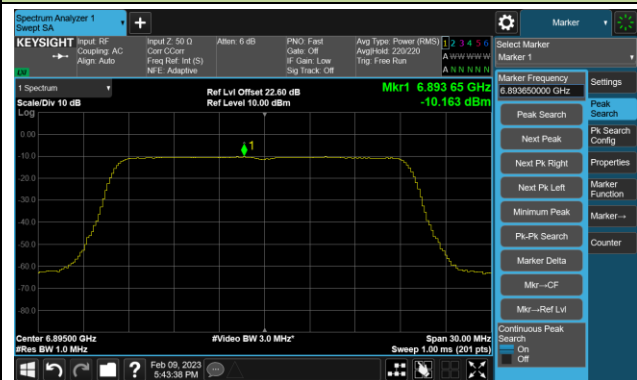

## 802.11be-EHT20 Power Spectral Density- Ant 1 (Nss = 1)

Channel 33 (6115MHz)

Channel 61 (6255MHz)

Channel 93 (6415MHz)

Channel 97 (6435MHz)

Channel 105 (6475MHz)

Channel 113 (6515MHz)

Channel 117 (6535MHz)

Channel 149 (6695MHz)

802.11be-EHT20 Power Spectral Density- Ant 1(N<sub>ss</sub> = 1)

Channel 181 (6855MHz)

Channel 185 (6875MHz)

Channel 189 (6895MHz)

Channel 213 (7015MHz)

Channel 229 (7095MHz)

## 802.11be-EHT40 Power Spectral Density- Ant 1 (Nss = 1)

Channel 35 (6125MHz)

Channel 59 (6245MHz)

Channel 91 (6405MHz)

Channel 99 (6445MHz)

Channel 107 (6485MHz)

Channel 115 (6525MHz)

Channel 123 (6565MHz)