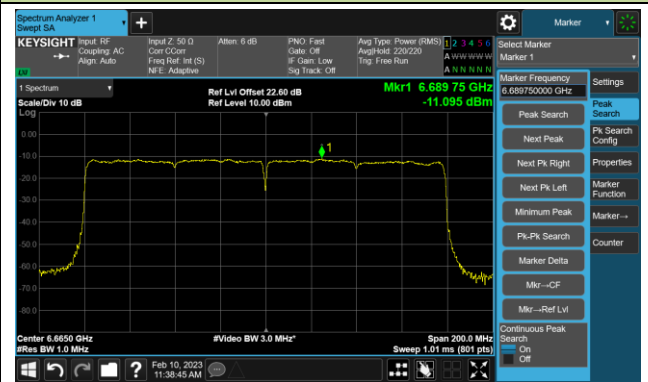

## 802.11be-EHT160 Power Spectral Density- Ant 1 (Nss = 1)

Channel 47 (6185MHz)

Channel 79 (6345MHz)

Channel 111 (6505MHz)

Channel 143 (6665MHz)

Channel 175 (6825MHz)

Channel 207 (6985MHz)

## 802.11be-EHT320 Power Spectral Density- Ant 1 (Nss = 1)

Channel 63 (6265MHz)

Channel 95 (6425MHz)

Channel 127 (6585MHz)

Channel 159 (6745MHz)

Channel 191 (6905MHz)