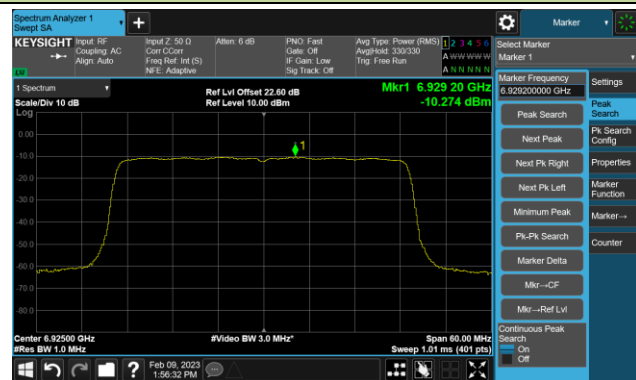

Channel 147 (6685MHz)

## 802.11ax-HE40 Power Spectral Density- Ant 2 (Nss = 1)

Channel 179 (6845MHz)

Channel 187 (6885MHz)

Channel 195 (6925MHz)

Channel 211 (7005MHz)

Channel 227 (7085MHz)