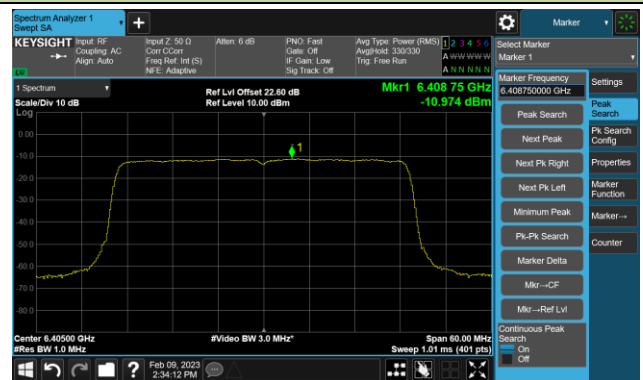

## 802.11ax-HE20 Power Spectral Density- Ant 2 (Nss = 1)

Channel 181 (6855MHz)

Channel 185 (6875MHz)

Channel 189 (6895MHz)

Channel 213 (7015MHz)

Channel 229 (7095MHz)

## 802.11ax-HE40 Power Spectral Density- Ant 2 (Nss = 1)

Channel 35 (6125MHz)

Channel 59 (6245MHz)

Channel 91 (6405MHz)

Channel 99 (6445MHz)

Channel 107 (6485MHz)

Channel 115 (6525MHz)

Channel 123 (6565MHz)

Channel 147 (6685MHz)