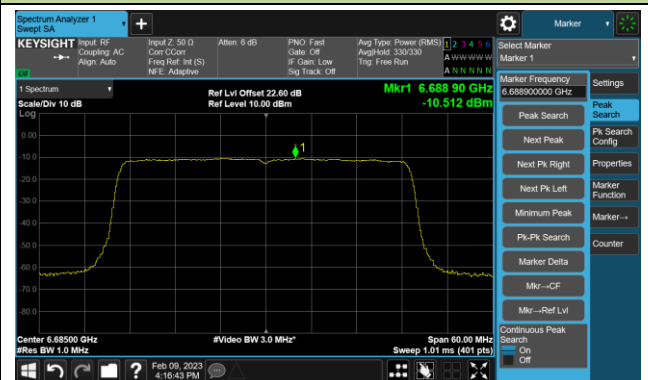

Channel 149 (6695MHz)

802.11be-EHT20 Power Spectral Density- Ant 1(N<sub>ss</sub> = 1)

Channel 181 (6855MHz)

Channel 185 (6875MHz)

Channel 189 (6895MHz)

Channel 213 (7015MHz)

Channel 229 (7095MHz)

## 802.11be-EHT40 Power Spectral Density- Ant 1 (Nss = 1)

Channel 35 (6125MHz)

Channel 59 (6245MHz)

Channel 91 (6405MHz)

Channel 99 (6445MHz)

Channel 107 (6485MHz)

Channel 115 (6525MHz)

Channel 123 (6565MHz)

Channel 147 (6685MHz)

802.11be-EHT40 Power Spectral Density- Ant 1 (Nss = 1)

Channel 179 (6845MHz)

Channel 187 (6885MHz)

Channel 195 (6925MHz)

Channel 211 (7005MHz)

Channel 227 (7085MHz)