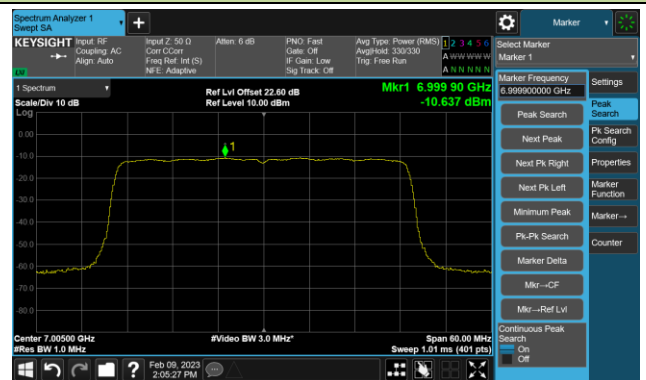

Channel 147 (6685MHz)

## 802.11ax-HE40 Power Spectral Density- Ant 2 (Nss = 1)

Channel 179 (6845MHz)

Channel 187 (6885MHz)

Channel 195 (6925MHz)

Channel 211 (7005MHz)

Channel 227 (7085MHz)