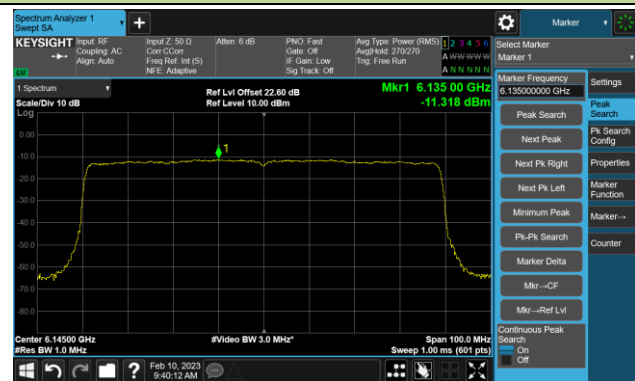

## 802.11be-EHT40 Power Spectral Density- Ant 1 (Nss = 1)

Channel 35 (6125MHz)

Channel 59 (6245MHz)

Channel 91 (6405MHz)

Channel 99 (6445MHz)

Channel 107 (6485MHz)

Channel 115 (6525MHz)

Channel 123 (6565MHz)

Channel 147 (6685MHz)

802.11be-EHT40 Power Spectral Density- Ant 1 (Nss = 1)

Channel 179 (6845MHz)

Channel 187 (6885MHz)

Channel 195 (6925MHz)

Channel 211 (7005MHz)

Channel 227 (7085MHz)

## 802.11be-EHT80 Power Spectral Density- Ant 1 (Nss = 1)

Channel 39 (6145MHz)

Channel 55 (6225MHz)

Channel 87 (6385MHz)

Channel 103 (6465MHz)

Channel 119 (6545MHz)

Channel 135 (6625MHz)

Channel 151 (6705MHz)