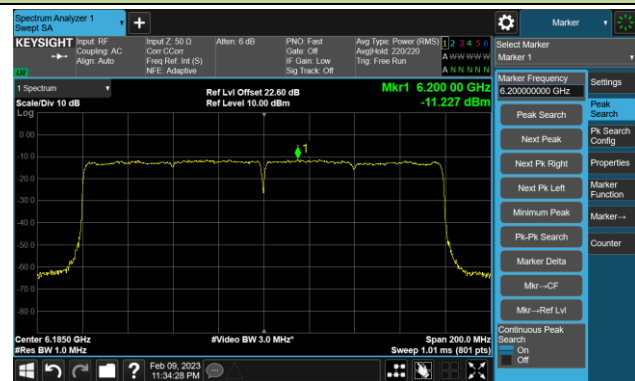

802.11ax-HE80 Power Spectral Density- Ant 1 (Nss = 1)

Channel 183 (6865MHz)

Channel 199 (6945MHz)

Channel 215 (7025MHz)

## 802.11ax-HE160 Power Spectral Density- Ant 1 (Nss = 1)

Channel 47 (6185MHz)

Channel 79 (6345MHz)

Channel 111 (6505MHz)

Channel 143 (6665MHz)

Channel 175 (6825MHz)

Channel 207 (6985MHz)