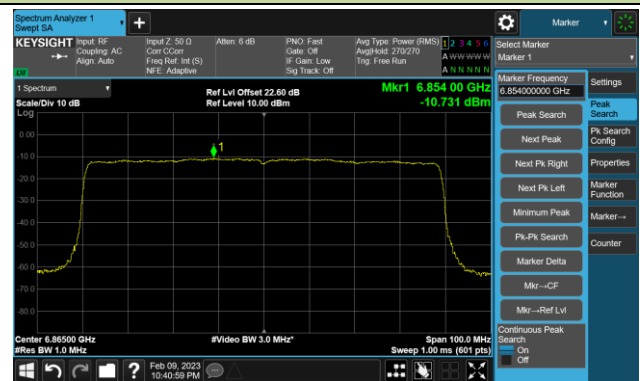

802.11ax-HE80 Power Spectral Density- Ant 1 (Nss = 1)

Channel 183 (6865MHz)

Channel 199 (6945MHz)

Channel 215 (7025MHz)

## 802.11ax-HE160 Power Spectral Density- Ant 1 (Nss = 1)

Channel 47 (6185MHz)

Channel 79 (6345MHz)

Channel 111 (6505MHz)

Channel 143 (6665MHz)

Channel 175 (6825MHz)

Channel 207 (6985MHz)