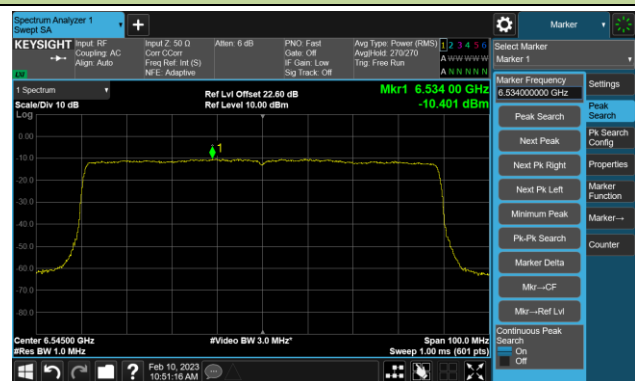

## 802.11be-EHT80 Power Spectral Density- Ant 1 (Nss = 1)

Channel 39 (6145MHz)

Channel 55 (6225MHz)

Channel 87 (6385MHz)

Channel 103 (6465MHz)

Channel 119 (6545MHz)

Channel 135 (6625MHz)

Channel 151 (6705MHz)

Channel 167 (6785MHz)

802.11be-EHT80 Power Spectral Density- Ant 1 (Nss = 1)

Channel 183 (6865MHz)

Channel 199 (6945MHz)

Channel 215 (7025MHz)