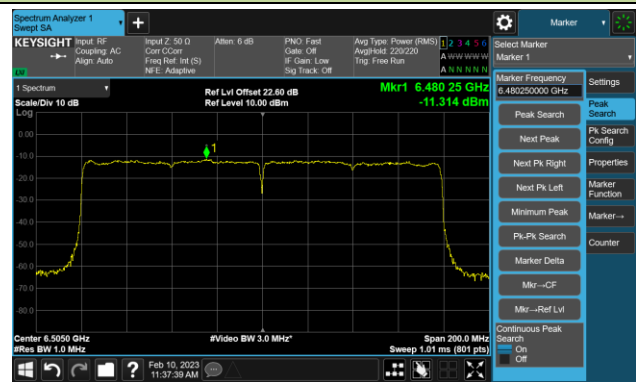

## 802.11be-EHT160 Power Spectral Density- Ant 1 (Nss = 1)

Channel 47 (6185MHz)

Channel 79 (6345MHz)

Channel 111 (6505MHz)

Channel 143 (6665MHz)

Channel 175 (6825MHz)

Channel 207 (6985MHz)

## 802.11be-EHT320 Power Spectral Density- Ant 1 (Nss = 1)

Channel 63 (6265MHz)

Channel 95 (6425MHz)

Channel 127 (6585MHz)

Channel 159 (6745MHz)

Channel 191 (6905MHz)