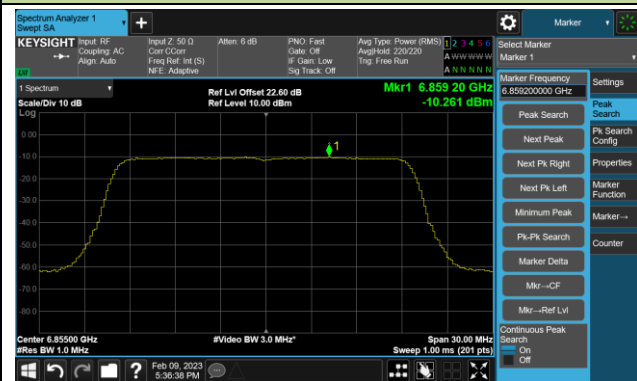

## 802.11be-EHT20 Power Spectral Density- Ant 1 (Nss = 1)

Channel 33 (6115MHz)

Channel 61 (6255MHz)

Channel 93 (6415MHz)

Channel 97 (6435MHz)

Channel 105 (6475MHz)

Channel 113 (6515MHz)

Channel 117 (6535MHz)

Channel 149 (6695MHz)

802.11be-EHT20 Power Spectral Density- Ant 1(N<sub>ss</sub> = 1)

Channel 181 (6855MHz)

Channel 185 (6875MHz)

Channel 189 (6895MHz)

Channel 213 (7015MHz)

Channel 229 (7095MHz)