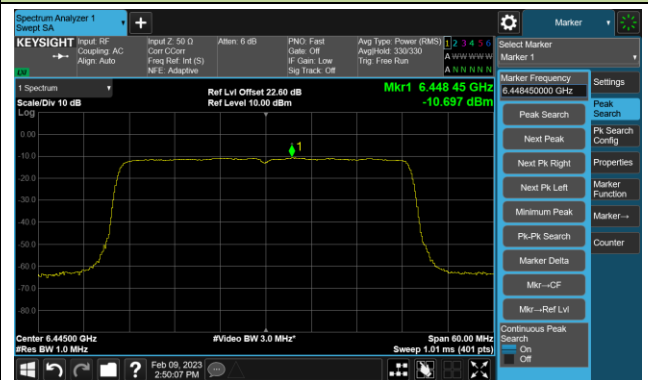

## 802.11ax-HE20 Power Spectral Density- Ant 2 (Nss = 1)

Channel 181 (6855MHz)

Channel 185 (6875MHz)

Channel 189 (6895MHz)

Channel 213 (7015MHz)

Channel 229 (7095MHz)

## 802.11ax-HE40 Power Spectral Density- Ant 2 (Nss = 1)

Channel 35 (6125MHz)

Channel 59 (6245MHz)

Channel 91 (6405MHz)

Channel 99 (6445MHz)

Channel 107 (6485MHz)

Channel 115 (6525MHz)

Channel 123 (6565MHz)

Channel 147 (6685MHz)