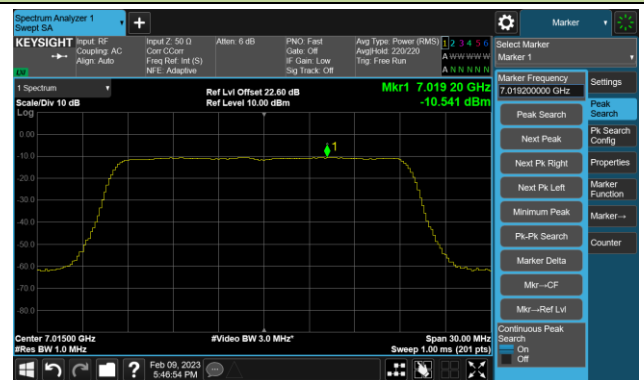

## 802.11be-EHT20 Power Spectral Density- Ant 1 (Nss = 1)

Channel 33 (6115MHz)

Channel 61 (6255MHz)

Channel 93 (6415MHz)

Channel 97 (6435MHz)

Channel 105 (6475MHz)

Channel 113 (6515MHz)

Channel 117 (6535MHz)

Channel 149 (6695MHz)

802.11be-EHT20 Power Spectral Density- Ant 1(N<sub>ss</sub> = 1)

Channel 181 (6855MHz)

Channel 185 (6875MHz)

Channel 189 (6895MHz)

Channel 213 (7015MHz)

Channel 229 (7095MHz)

## 802.11be-EHT40 Power Spectral Density- Ant 1 (Nss = 1)

Channel 35 (6125MHz)

Channel 59 (6245MHz)

Channel 91 (6405MHz)

Channel 99 (6445MHz)

Channel 107 (6485MHz)

Channel 115 (6525MHz)

Channel 123 (6565MHz)