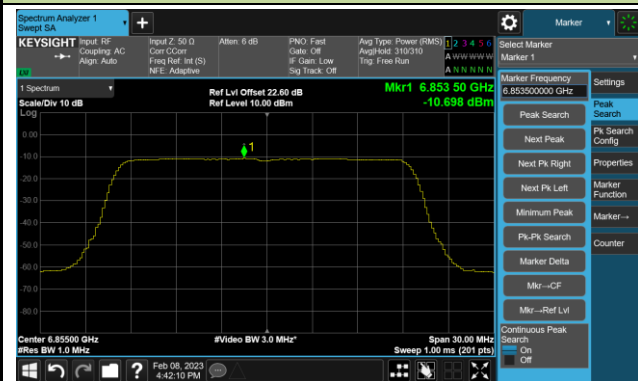

Channel 113 (6515MHz)

Channel 117 (6535MHz)

Channel 149 (6695MHz)

802.11ax-HE20 Power Spectral Density- Ant 1 (Nss = 1)

Channel 181 (6855MHz)

Channel 185 (6875MHz)

Channel 189 (6895MHz)

Channel 213 (7015MHz)

Channel 229 (7095MHz)

802.11ax-HE40 Power Spectral Density- Ant 1 (Nss = 1)

Channel 35 (6125MHz)

Channel 59 (6245MHz)

Channel 91 (6405MHz)

Channel 99 (6445MHz)

Channel 107 (6485MHz)

Channel 115 (6525MHz)