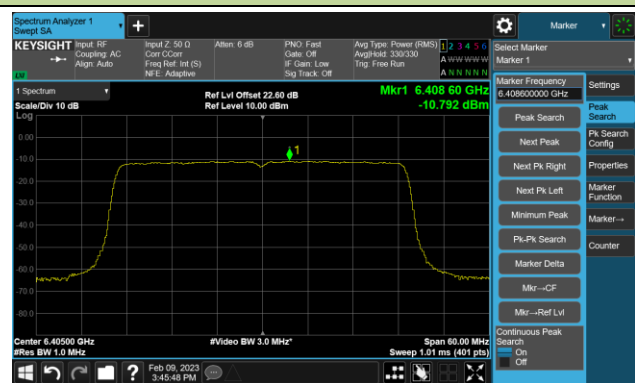

802.11be-EHT20 Power Spectral Density- Ant 0 (Nss = 1)

Channel 33 (6115MHz)

Channel 61 (6255MHz)

Channel 93 (6415MHz)

Channel 97 (6435MHz)

Channel 105 (6475MHz)

Channel 113 (6515MHz)

Channel 117 (6535MHz)

Channel 149 (6695MHz)

802.11be-EHT20 Power Spectral Density- Ant 0 (Nss = 1)

Channel 181 (6855MHz)

Channel 185 (6875MHz)

Channel 189 (6895MHz)

Channel 213 (7015MHz)

Channel 229 (7095MHz)

802.11be-EHT40 Power Spectral Density- Ant 0 (Nss = 1)

Channel 35 (6125MHz)

Channel 59 (6245MHz)

Channel 91 (6405MHz)

Channel 99 (6445MHz)

Channel 107 (6485MHz)

Channel 115 (6525MHz)

Channel 123 (6565MHz)

Channel 147 (6685MHz)