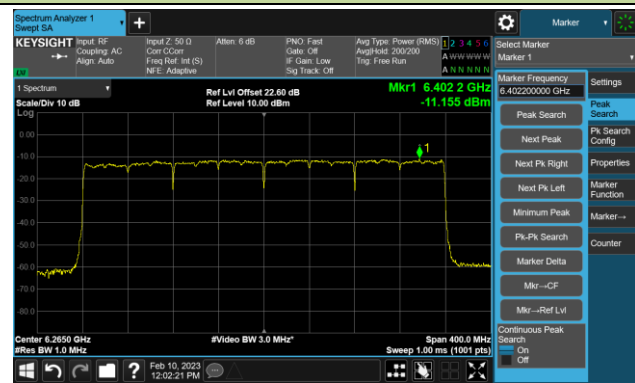

802.11be-EHT80 Power Spectral Density- Ant 0 (Nss = 1)

Channel 183 (6865MHz)

Channel 199 (6945MHz)

Channel 215 (7025MHz)

802.11be-EHT160 Power Spectral Density- Ant 0 (Nss = 1)

Channel 47 (6185MHz)

Channel 79 (6345MHz)

Channel 111 (6505MHz)

Channel 143 (6665MHz)

Channel 175 (6825MHz)

Channel 207 (6985MHz)

802.11be-EHT320 Power Spectral Density- Ant 0 (Nss = 1)

Channel 63 (6265MHz)

Channel 95 (6425MHz)

Channel 127 (6585MHz)

Channel 159 (6745MHz)

Channel 191 (6905MHz)

802.11ax-HE20 Power Spectral Density- Ant 1 (Nss = 1)

Channel 33 (6115MHz)

Channel 61 (6255MHz)

Channel 93 (6415MHz)

Channel 97 (6435MHz)

Channel 105 (6475MHz)