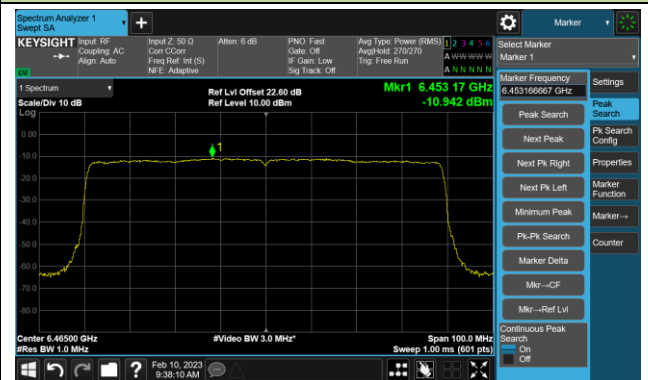

Channel 39 (6145MHz)

Channel 55 (6225MHz)

Channel 87 (6385MHz)

Channel 103 (6465MHz)

Channel 119 (6545MHz)

Channel 135 (6625MHz)

Channel 151 (6705MHz)

Channel 167 (6785MHz)

802.11be-EHT80 Power Spectral Density- Ant 0 (Nss = 1)

Channel 183 (6865MHz)

Channel 199 (6945MHz)

Channel 215 (7025MHz)

802.11be-EHT160 Power Spectral Density- Ant 0 (Nss = 1)

Channel 47 (6185MHz)

Channel 79 (6345MHz)