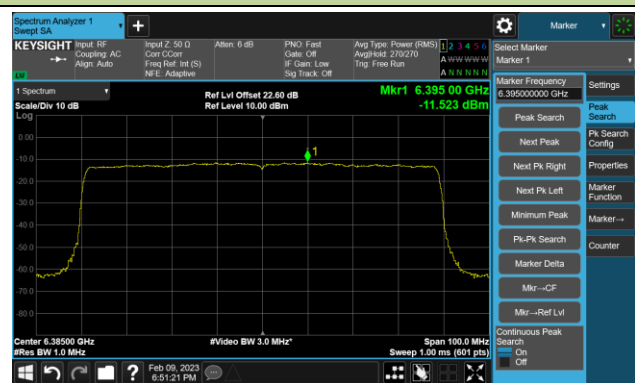

Channel 123 (6565MHz)

Channel 147 (6685MHz)

802.11ax-HE40 Power Spectral Density- Ant 1 (Nss = 1)

Channel 179 (6845MHz)

Channel 187 (6885MHz)

Channel 195 (6925MHz)

Channel 211 (7005MHz)

Channel 227 (7085MHz)

802.11ax-HE80 Power Spectral Density- Ant 1 (Nss = 1)

Channel 39 (6145MHz)

Channel 55 (6225MHz)

Channel 87 (6385MHz)

Channel 103 (6465MHz)

Channel 119 (6545MHz)

Channel 135 (6625MHz)

Channel 151 (6705MHz)

Channel 167 (6785MHz)