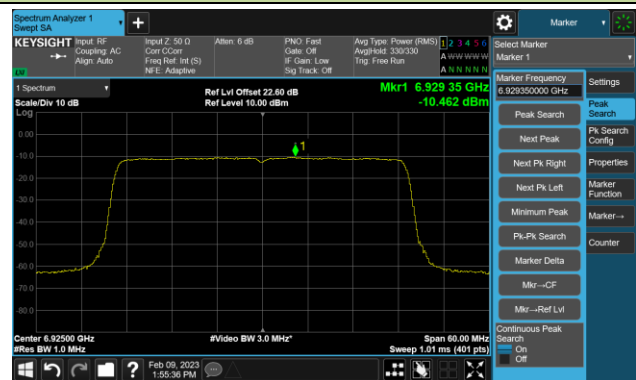

Channel 123 (6565MHz)

Channel 147 (6685MHz)

802.11ax-HE40 Power Spectral Density- Ant 1 (Nss = 1)

Channel 179 (6845MHz)

Channel 187 (6885MHz)

Channel 195 (6925MHz)

Channel 211 (7005MHz)

Channel 227 (7085MHz)

802.11ax-HE80 Power Spectral Density- Ant 1 (Nss = 1)

Channel 39 (6145MHz)

Channel 55 (6225MHz)

Channel 87 (6385MHz)

Channel 103 (6465MHz)

Channel 119 (6545MHz)

Channel 135 (6625MHz)

Channel 151 (6705MHz)

Channel 167 (6785MHz)