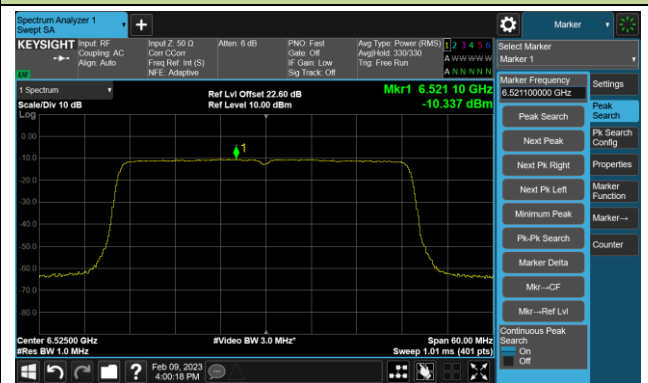

Channel 35 (6125MHz)

Channel 59 (6245MHz)

Channel 91 (6405MHz)

Channel 99 (6445MHz)

Channel 107 (6485MHz)

Channel 115 (6525MHz)

Channel 123 (6565MHz)

Channel 147 (6685MHz)

802.11be-EHT40 Power Spectral Density- Ant 0 (Nss = 1)

Channel 179 (6845MHz)

Channel 187 (6885MHz)

Channel 195 (6925MHz)

Channel 211 (7005MHz)

Channel 227 (7085MHz)

802.11be-EHT80 Power Spectral Density- Ant 0 (Nss = 1)