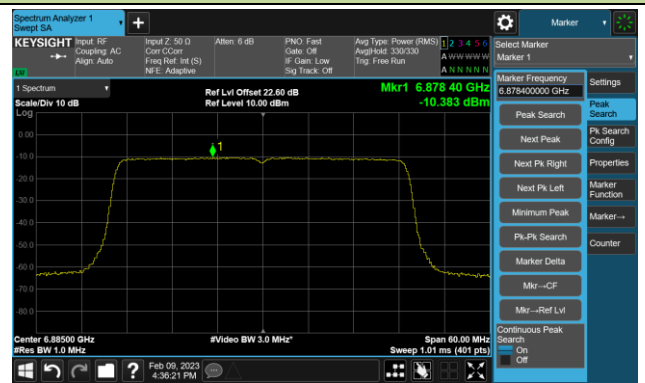

Channel 35 (6125MHz)

Channel 59 (6245MHz)

Channel 91 (6405MHz)

Channel 99 (6445MHz)

Channel 107 (6485MHz)

Channel 115 (6525MHz)

Channel 123 (6565MHz)

Channel 147 (6685MHz)

802.11be-EHT40 Power Spectral Density- Ant 0 (Nss = 1)

Channel 179 (6845MHz)

Channel 187 (6885MHz)

Channel 195 (6925MHz)

Channel 211 (7005MHz)

Channel 227 (7085MHz)

802.11be-EHT80 Power Spectral Density- Ant 0 (Nss = 1)