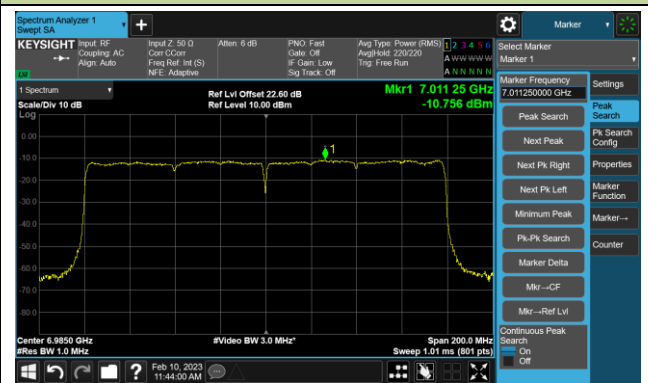

Channel 111 (6505MHz)

Channel 143 (6665MHz)

Channel 175 (6825MHz)

Channel 207 (6985MHz)

802.11be-EHT320 Power Spectral Density- Ant 0 (Nss = 1)

Channel 63 (6265MHz)

Channel 95 (6425MHz)

Channel 127 (6585MHz)

Channel 159 (6745MHz)

Channel 191 (6905MHz)

802.11ax-HE20 Power Spectral Density- Ant 1 (Nss = 1)

Channel 33 (6115MHz)

Channel 61 (6255MHz)

Channel 93 (6415MHz)

Channel 97 (6435MHz)

Channel 105 (6475MHz)