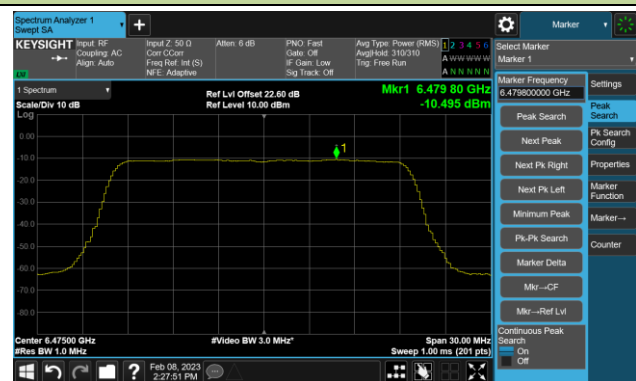

Channel 159 (6745MHz)

Channel 191 (6905MHz)

802.11ax-HE20 Power Spectral Density- Ant 1 (Nss = 1)

Channel 33 (6115MHz)

Channel 61 (6255MHz)

Channel 93 (6415MHz)

Channel 97 (6435MHz)

Channel 105 (6475MHz)

Channel 113 (6515MHz)

Channel 117 (6535MHz)

Channel 149 (6695MHz)

802.11ax-HE20 Power Spectral Density- Ant 1 (Nss = 1)

Channel 181 (6855MHz)

Channel 185 (6875MHz)

Channel 189 (6895MHz)

Channel 213 (7015MHz)