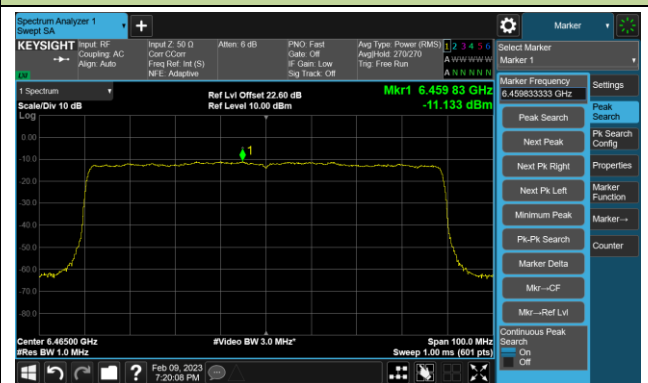

802.11ax-HE80 Power Spectral Density- Ant 1 (Nss = 1)

Channel 39 (6145MHz)

Channel 55 (6225MHz)

Channel 87 (6385MHz)

Channel 103 (6465MHz)

Channel 119 (6545MHz)

Channel 135 (6625MHz)

Channel 151 (6705MHz)

Channel 167 (6785MHz)