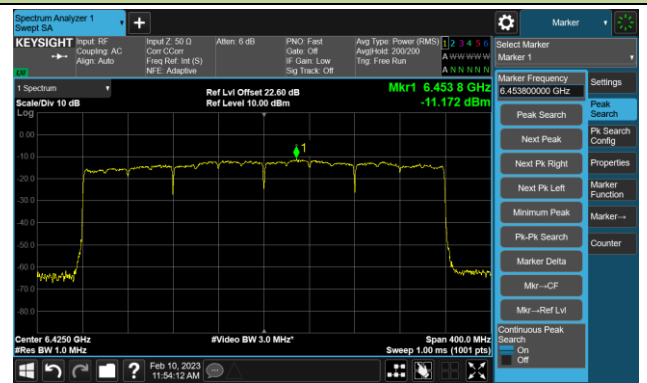

802.11be-EHT80 Power Spectral Density- Ant 0 (Nss = 1)

Channel 183 (6865MHz)

Channel 199 (6945MHz)

Channel 215 (7025MHz)

802.11be-EHT160 Power Spectral Density- Ant 0 (Nss = 1)

Channel 47 (6185MHz)

Channel 79 (6345MHz)

Channel 111 (6505MHz)

Channel 143 (6665MHz)

Channel 175 (6825MHz)

Channel 207 (6985MHz)

802.11be-EHT320 Power Spectral Density- Ant 0 (Nss = 1)

Channel 63 (6265MHz)

Channel 95 (6425MHz)

Channel 127 (6585MHz)

Channel 159 (6745MHz)

Channel 191 (6905MHz)

802.11ax-HE20 Power Spectral Density- Ant 1 (Nss = 1)

Channel 33 (6115MHz)

Channel 61 (6255MHz)

Channel 93 (6415MHz)

Channel 97 (6435MHz)

Channel 105 (6475MHz)