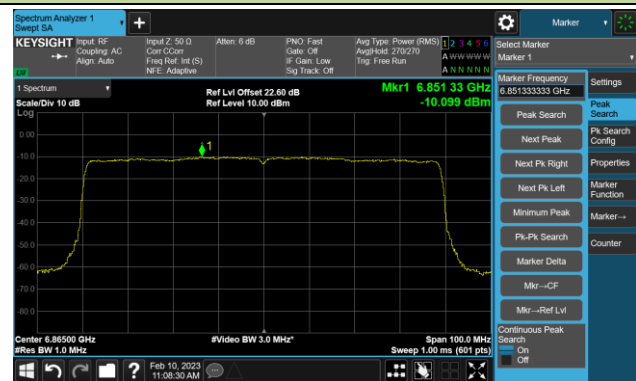

Channel 39 (6145MHz)

Channel 55 (6225MHz)

Channel 87 (6385MHz)

Channel 103 (6465MHz)

Channel 119 (6545MHz)

Channel 135 (6625MHz)

Channel 151 (6705MHz)

Channel 167 (6785MHz)

802.11be-EHT80 Power Spectral Density- Ant 0 (Nss = 1)

Channel 183 (6865MHz)

Channel 199 (6945MHz)

Channel 215 (7025MHz)

802.11be-EHT160 Power Spectral Density- Ant 0 (Nss = 1)

Channel 47 (6185MHz)

Channel 79 (6345MHz)