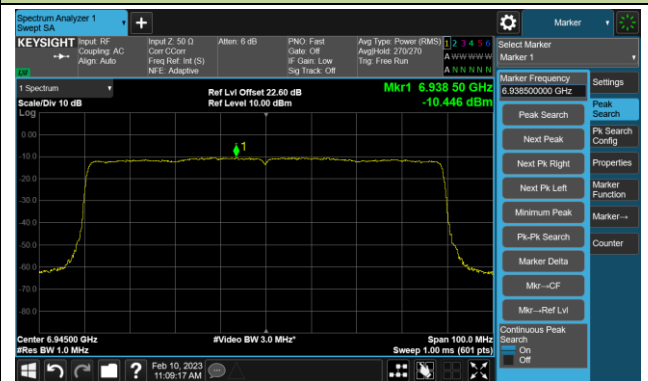

Channel 39 (6145MHz)

Channel 55 (6225MHz)

Channel 87 (6385MHz)

Channel 103 (6465MHz)

Channel 119 (6545MHz)

Channel 135 (6625MHz)

Channel 151 (6705MHz)

Channel 167 (6785MHz)

802.11be-EHT80 Power Spectral Density- Ant 0 (Nss = 1)

Channel 183 (6865MHz)

Channel 199 (6945MHz)

Channel 215 (7025MHz)

802.11be-EHT160 Power Spectral Density- Ant 0 (Nss = 1)

Channel 47 (6185MHz)

Channel 79 (6345MHz)