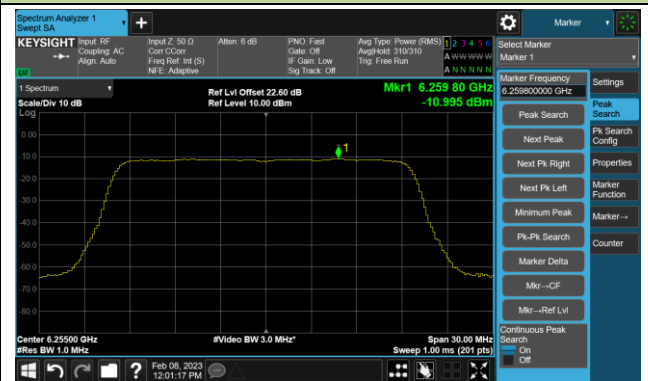

Channel 159 (6745MHz)

Channel 191 (6905MHz)

802.11ax-HE20 Power Spectral Density- Ant 1 (Nss = 1)

Channel 33 (6115MHz)

Channel 61 (6255MHz)

Channel 93 (6415MHz)

Channel 97 (6435MHz)

Channel 105 (6475MHz)

Channel 113 (6515MHz)

Channel 117 (6535MHz)

Channel 149 (6695MHz)

802.11ax-HE20 Power Spectral Density- Ant 1 (Nss = 1)

Channel 181 (6855MHz)

Channel 185 (6875MHz)

Channel 189 (6895MHz)

Channel 213 (7015MHz)