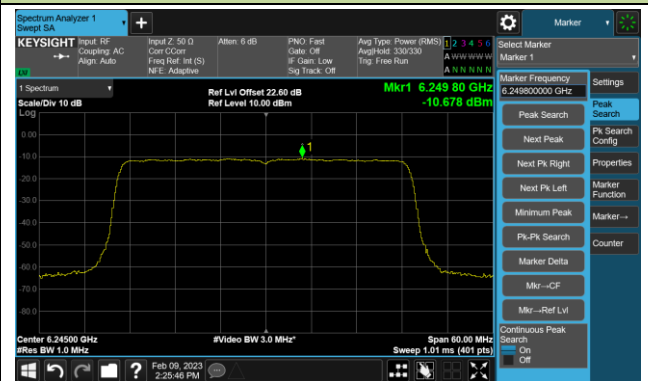

Channel 229 (7095MHz)

802.11ax-HE40 Power Spectral Density- Ant 1 (Nss = 1)

Channel 35 (6125MHz)

Channel 59 (6245MHz)

Channel 91 (6405MHz)

Channel 99 (6445MHz)

Channel 107 (6485MHz)

Channel 115 (6525MHz)

Channel 123 (6565MHz)

Channel 147 (6685MHz)

802.11ax-HE40 Power Spectral Density- Ant 1 (Nss = 1)

Channel 179 (6845MHz)

Channel 187 (6885MHz)

Channel 195 (6925MHz)

Channel 211 (7005MHz)

Channel 227 (7085MHz)