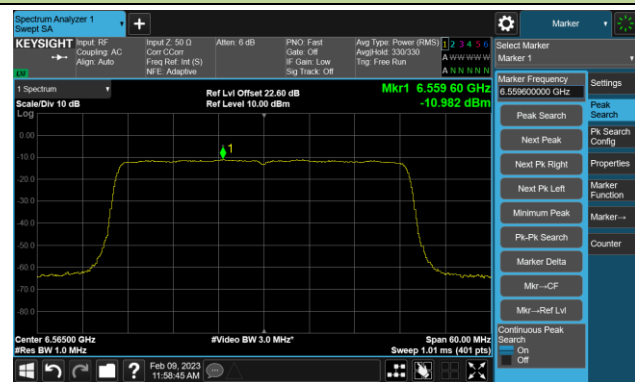

Channel 113 (6515MHz)

Channel 117 (6535MHz)

Channel 149 (6695MHz)

802.11ax-HE20 Power Spectral Density- Ant 1 (Nss = 1)

Channel 181 (6855MHz)

Channel 185 (6875MHz)

Channel 189 (6895MHz)

Channel 213 (7015MHz)

Channel 229 (7095MHz)

802.11ax-HE40 Power Spectral Density- Ant 1 (Nss = 1)

Channel 35 (6125MHz)

Channel 59 (6245MHz)

Channel 91 (6405MHz)

Channel 99 (6445MHz)

Channel 107 (6485MHz)

Channel 115 (6525MHz)

Channel 123 (6565MHz)

Channel 147 (6685MHz)

802.11ax-HE40 Power Spectral Density- Ant 1 (Nss = 1)

Channel 179 (6845MHz)

Channel 187 (6885MHz)

Channel 195 (6925MHz)

Channel 211 (7005MHz)

Channel 227 (7085MHz)