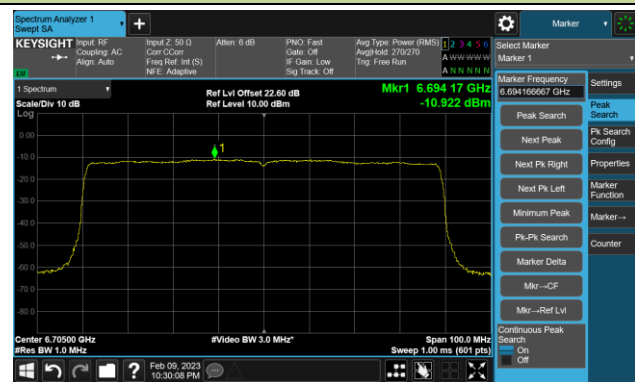

Channel 123 (6565MHz)

Channel 147 (6685MHz)

802.11ax-HE40 Power Spectral Density- Ant 1 (Nss = 1)

Channel 179 (6845MHz)

Channel 187 (6885MHz)

Channel 195 (6925MHz)

Channel 211 (7005MHz)

Channel 227 (7085MHz)

802.11ax-HE80 Power Spectral Density- Ant 1 (Nss = 1)

Channel 39 (6145MHz)

Channel 55 (6225MHz)

Channel 87 (6385MHz)

Channel 103 (6465MHz)

Channel 119 (6545MHz)

Channel 135 (6625MHz)

Channel 151 (6705MHz)

Channel 167 (6785MHz)