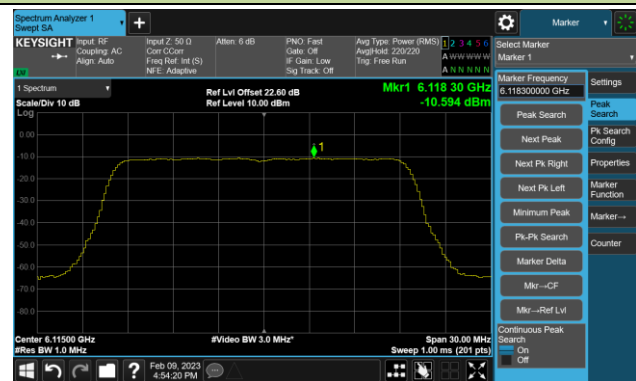

802.11be-EHT20 Power Spectral Density- Ant 0 (Nss = 1)

Channel 33 (6115MHz)

Channel 61 (6255MHz)

Channel 93 (6415MHz)

Channel 97 (6435MHz)

Channel 105 (6475MHz)

Channel 113 (6515MHz)

Channel 117 (6535MHz)

Channel 149 (6695MHz)

802.11be-EHT20 Power Spectral Density- Ant 0 (Nss = 1)

Channel 181 (6855MHz)

Channel 185 (6875MHz)

Channel 189 (6895MHz)

Channel 213 (7015MHz)

Channel 229 (7095MHz)

802.11be-EHT40 Power Spectral Density- Ant 0 (Nss = 1)