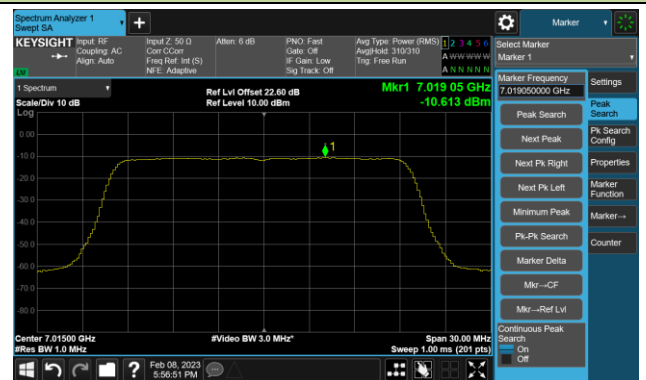

Channel 159 (6745MHz)

Channel 191 (6905MHz)

802.11ax-HE20 Power Spectral Density- Ant 1 (Nss = 1)

Channel 33 (6115MHz)

Channel 61 (6255MHz)

Channel 93 (6415MHz)

Channel 97 (6435MHz)

Channel 105 (6475MHz)

Channel 113 (6515MHz)

Channel 117 (6535MHz)

Channel 149 (6695MHz)

802.11ax-HE20 Power Spectral Density- Ant 1 (Nss = 1)

Channel 181 (6855MHz)

Channel 185 (6875MHz)

Channel 189 (6895MHz)

Channel 213 (7015MHz)

Channel 229 (7095MHz)

802.11ax-HE40 Power Spectral Density- Ant 1 (Nss = 1)

Channel 35 (6125MHz)

Channel 59 (6245MHz)

Channel 91 (6405MHz)

Channel 99 (6445MHz)

Channel 107 (6485MHz)

Channel 115 (6525MHz)