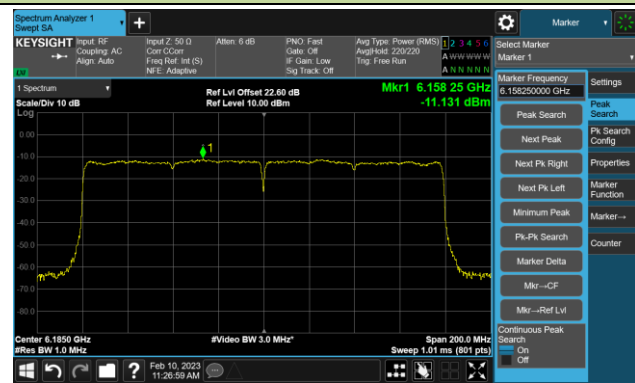

802.11be-EHT80 Power Spectral Density- Ant 0 (Nss = 1)

Channel 183 (6865MHz)

Channel 199 (6945MHz)

Channel 215 (7025MHz)

802.11be-EHT160 Power Spectral Density- Ant 0 (Nss = 1)

Channel 47 (6185MHz)

Channel 79 (6345MHz)

Channel 111 (6505MHz)

Channel 143 (6665MHz)

Channel 175 (6825MHz)

Channel 207 (6985MHz)

802.11be-EHT320 Power Spectral Density- Ant 0 (Nss = 1)

Channel 63 (6265MHz)

Channel 95 (6425MHz)

Channel 127 (6585MHz)