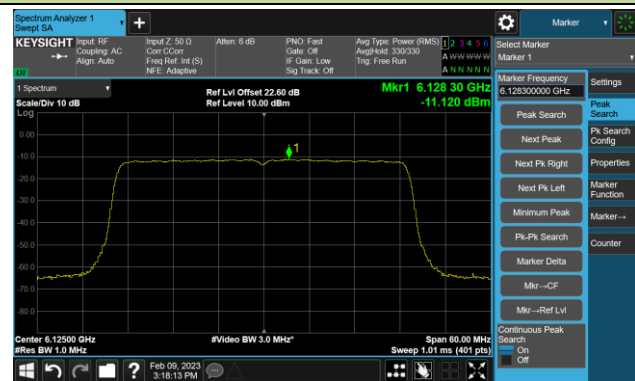

Channel 149 (6695MHz)

802.11be-EHT20 Power Spectral Density- Ant 0 (Nss = 1)

Channel 181 (6855MHz)

Channel 185 (6875MHz)

Channel 189 (6895MHz)

Channel 213 (7015MHz)

Channel 229 (7095MHz)

802.11be-EHT40 Power Spectral Density- Ant 0 (Nss = 1)

Channel 35 (6125MHz)

Channel 59 (6245MHz)

Channel 91 (6405MHz)

Channel 99 (6445MHz)

Channel 107 (6485MHz)

Channel 115 (6525MHz)

Channel 123 (6565MHz)

Channel 147 (6685MHz)