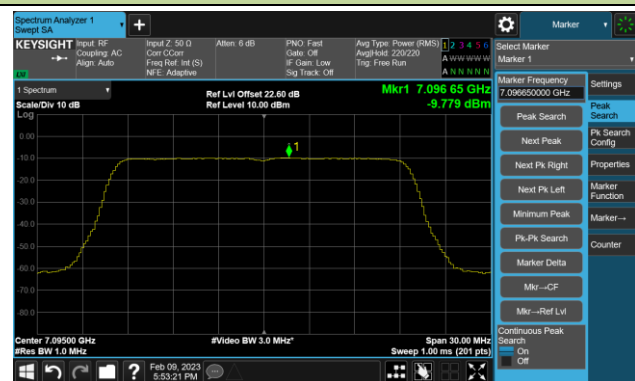

802.11be-EHT20 Power Spectral Density- Ant 0 (Nss = 1)

Channel 33 (6115MHz)

Channel 61 (6255MHz)

Channel 93 (6415MHz)

Channel 97 (6435MHz)

Channel 105 (6475MHz)

Channel 113 (6515MHz)

Channel 117 (6535MHz)

Channel 149 (6695MHz)

802.11be-EHT20 Power Spectral Density- Ant 0 (Nss = 1)

Channel 181 (6855MHz)

Channel 185 (6875MHz)

Channel 189 (6895MHz)

Channel 213 (7015MHz)

Channel 229 (7095MHz)

802.11be-EHT40 Power Spectral Density- Ant 0 (Nss = 1)

Channel 35 (6125MHz)

Channel 59 (6245MHz)

Channel 91 (6405MHz)

Channel 99 (6445MHz)

Channel 107 (6485MHz)

Channel 115 (6525MHz)

Channel 123 (6565MHz)

Channel 147 (6685MHz)