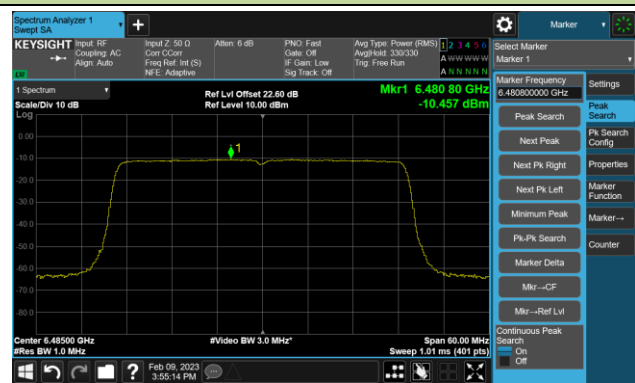

Channel 35 (6125MHz)

Channel 59 (6245MHz)

Channel 91 (6405MHz)

Channel 99 (6445MHz)

Channel 107 (6485MHz)

Channel 115 (6525MHz)

Channel 123 (6565MHz)

Channel 147 (6685MHz)

802.11be-EHT40 Power Spectral Density- Ant 0 (Nss = 1)

Channel 179 (6845MHz)

Channel 187 (6885MHz)

Channel 195 (6925MHz)

Channel 211 (7005MHz)

Channel 227 (7085MHz)

802.11be-EHT80 Power Spectral Density- Ant 0 (Nss = 1)