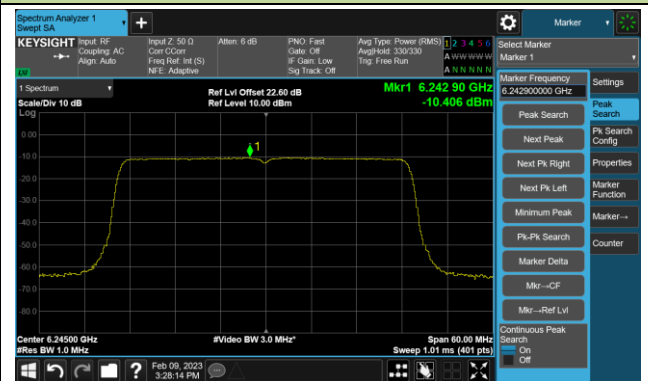

Channel 149 (6695MHz)

802.11be-EHT20 Power Spectral Density- Ant 0 (Nss = 1)

Channel 181 (6855MHz)

Channel 185 (6875MHz)

Channel 189 (6895MHz)

Channel 213 (7015MHz)

Channel 229 (7095MHz)

802.11be-EHT40 Power Spectral Density- Ant 0 (Nss = 1)

Channel 35 (6125MHz)

Channel 59 (6245MHz)

Channel 91 (6405MHz)

Channel 99 (6445MHz)

Channel 107 (6485MHz)

Channel 115 (6525MHz)

Channel 123 (6565MHz)

Channel 147 (6685MHz)