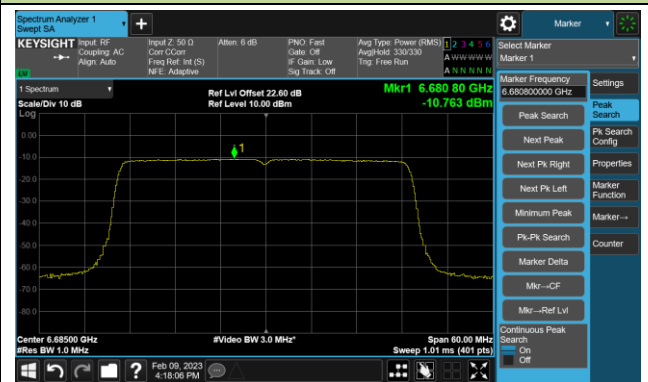

Channel 35 (6125MHz)

Channel 59 (6245MHz)

Channel 91 (6405MHz)

Channel 99 (6445MHz)

Channel 107 (6485MHz)

Channel 115 (6525MHz)

Channel 123 (6565MHz)

Channel 147 (6685MHz)

802.11be-EHT40 Power Spectral Density- Ant 0 (Nss = 1)

Channel 179 (6845MHz)

Channel 187 (6885MHz)

Channel 195 (6925MHz)

Channel 211 (7005MHz)

Channel 227 (7085MHz)

802.11be-EHT80 Power Spectral Density- Ant 0 (Nss = 1)