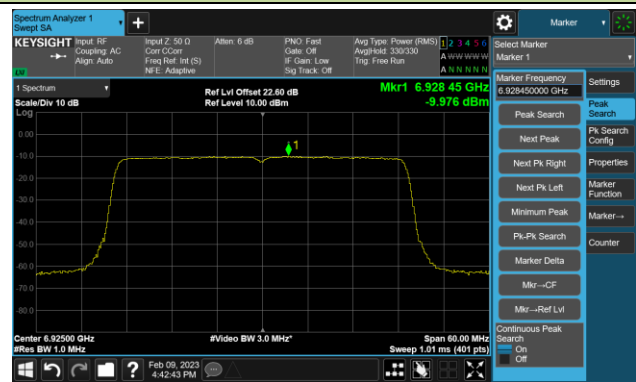

802.11be-EHT40 Power Spectral Density- Ant 0 (Nss = 1)

Channel 179 (6845MHz)

Channel 187 (6885MHz)

Channel 195 (6925MHz)

Channel 211 (7005MHz)

Channel 227 (7085MHz)

802.11be-EHT80 Power Spectral Density- Ant 0 (Nss = 1)