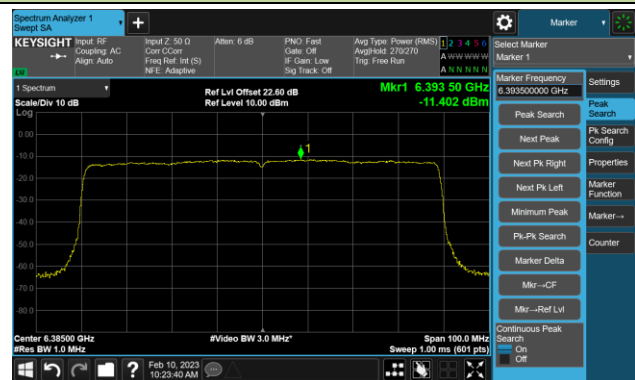

802.11be-EHT40 Power Spectral Density- Ant 0 (Nss = 1)

Channel 179 (6845MHz)

Channel 187 (6885MHz)

Channel 195 (6925MHz)

Channel 211 (7005MHz)

Channel 227 (7085MHz)

802.11be-EHT80 Power Spectral Density- Ant 0 (Nss = 1)

Channel 39 (6145MHz)

Channel 55 (6225MHz)

Channel 87 (6385MHz)

Channel 103 (6465MHz)

Channel 119 (6545MHz)

Channel 135 (6625MHz)

Channel 151 (6705MHz)

Channel 167 (6785MHz)