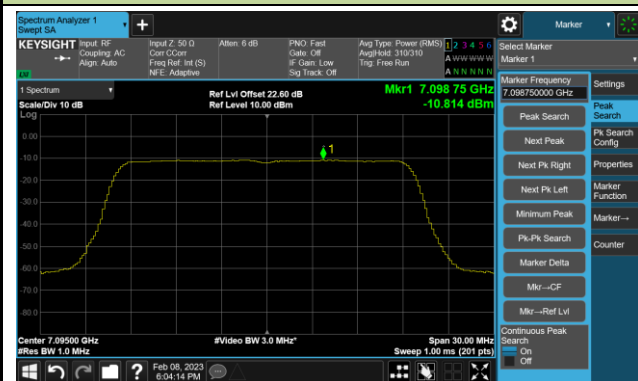

Channel 159 (6745MHz)

Channel 191 (6905MHz)

802.11ax-HE20 Power Spectral Density- Ant 1 (Nss = 1)

Channel 33 (6115MHz)

Channel 61 (6255MHz)

Channel 93 (6415MHz)

Channel 97 (6435MHz)

Channel 105 (6475MHz)

Channel 113 (6515MHz)

Channel 117 (6535MHz)

Channel 149 (6695MHz)

802.11ax-HE20 Power Spectral Density- Ant 1 (Nss = 1)

Channel 181 (6855MHz)

Channel 185 (6875MHz)

Channel 189 (6895MHz)

Channel 213 (7015MHz)

Channel 229 (7095MHz)

802.11ax-HE40 Power Spectral Density- Ant 1 (Nss = 1)

Channel 35 (6125MHz)

Channel 59 (6245MHz)

Channel 91 (6405MHz)

Channel 99 (6445MHz)

Channel 107 (6485MHz)

Channel 115 (6525MHz)