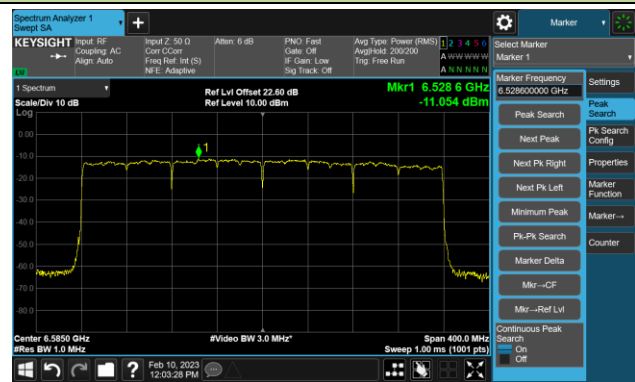

Channel 111 (6505MHz)

Channel 143 (6665MHz)

Channel 175 (6825MHz)

Channel 207 (6985MHz)

802.11be-EHT320 Power Spectral Density- Ant 0 (Nss = 1)

Channel 63 (6265MHz)

Channel 95 (6425MHz)

Channel 127 (6585MHz)

Channel 159 (6745MHz)

Channel 191 (6905MHz)

802.11ax-HE20 Power Spectral Density- Ant 1 (Nss = 1)

Channel 33 (6115MHz)

Channel 61 (6255MHz)

Channel 93 (6415MHz)

Channel 97 (6435MHz)

Channel 105 (6475MHz)