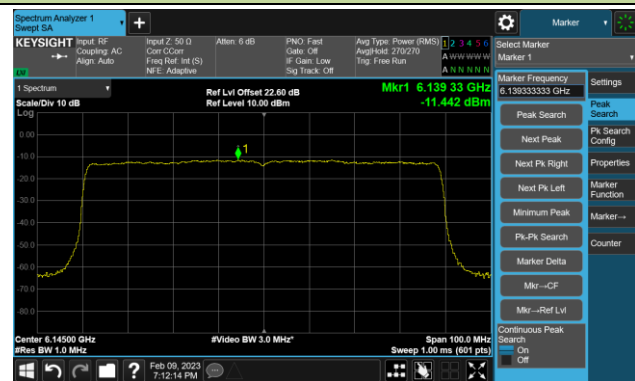

Channel 123 (6565MHz)

Channel 147 (6685MHz)

802.11ax-HE40 Power Spectral Density- Ant 1 (Nss = 1)

Channel 179 (6845MHz)

Channel 187 (6885MHz)

Channel 195 (6925MHz)

Channel 211 (7005MHz)

Channel 227 (7085MHz)

802.11ax-HE80 Power Spectral Density- Ant 1 (Nss = 1)

Channel 39 (6145MHz)

Channel 55 (6225MHz)

Channel 87 (6385MHz)

Channel 103 (6465MHz)

Channel 119 (6545MHz)

Channel 135 (6625MHz)

Channel 151 (6705MHz)

Channel 167 (6785MHz)