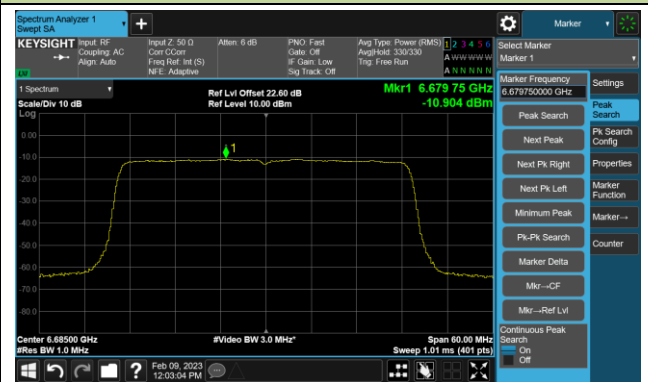

Channel 229 (7095MHz)

802.11ax-HE40 Power Spectral Density- Ant 1 (Nss = 1)

Channel 35 (6125MHz)

Channel 59 (6245MHz)

Channel 91 (6405MHz)

Channel 99 (6445MHz)

Channel 107 (6485MHz)

Channel 115 (6525MHz)

Channel 123 (6565MHz)

Channel 147 (6685MHz)

802.11ax-HE40 Power Spectral Density- Ant 1 (Nss = 1)

Channel 179 (6845MHz)

Channel 187 (6885MHz)

Channel 195 (6925MHz)

Channel 211 (7005MHz)

Channel 227 (7085MHz)