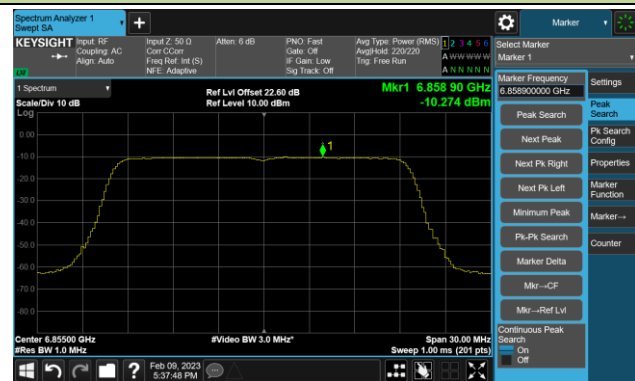

802.11be-EHT20 Power Spectral Density- Ant 0 (Nss = 1)

Channel 33 (6115MHz)

Channel 61 (6255MHz)

Channel 93 (6415MHz)

Channel 97 (6435MHz)

Channel 105 (6475MHz)

Channel 113 (6515MHz)

Channel 117 (6535MHz)

Channel 149 (6695MHz)

802.11be-EHT20 Power Spectral Density- Ant 0 (Nss = 1)

Channel 181 (6855MHz)

Channel 185 (6875MHz)

Channel 189 (6895MHz)

Channel 213 (7015MHz)

Channel 229 (7095MHz)

802.11be-EHT40 Power Spectral Density- Ant 0 (Nss = 1)