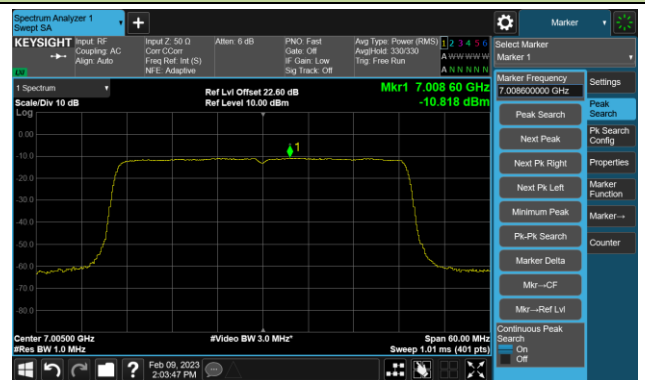

Channel 229 (7095MHz)

802.11ax-HE40 Power Spectral Density- Ant 1 (Nss = 1)

Channel 35 (6125MHz)

Channel 59 (6245MHz)

Channel 91 (6405MHz)

Channel 99 (6445MHz)

Channel 107 (6485MHz)

Channel 115 (6525MHz)

Channel 123 (6565MHz)

Channel 147 (6685MHz)

802.11ax-HE40 Power Spectral Density- Ant 1 (Nss = 1)

Channel 179 (6845MHz)

Channel 187 (6885MHz)

Channel 195 (6925MHz)

Channel 211 (7005MHz)

Channel 227 (7085MHz)

802.11ax-HE80 Power Spectral Density- Ant 1 (Nss = 1)

Channel 39 (6145MHz)

Channel 55 (6225MHz)

Channel 87 (6385MHz)

Channel 103 (6465MHz)

Channel 119 (6545MHz)

Channel 135 (6625MHz)

Channel 151 (6705MHz)

Channel 167 (6785MHz)