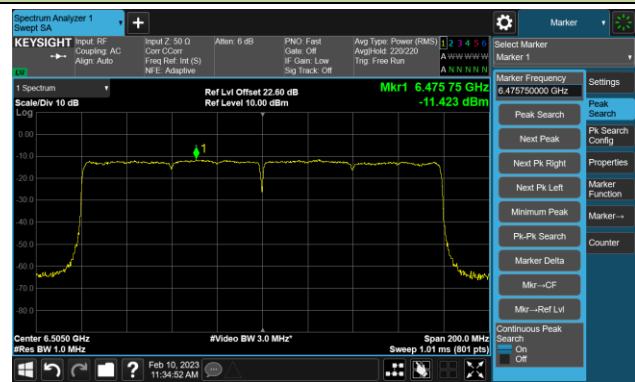

802.11be-EHT80 Power Spectral Density- Ant 0 (Nss = 1)

Channel 183 (6865MHz)

Channel 199 (6945MHz)

Channel 215 (7025MHz)

802.11be-EHT160 Power Spectral Density- Ant 0 (Nss = 1)

Channel 47 (6185MHz)

Channel 79 (6345MHz)

Channel 111 (6505MHz)

Channel 143 (6665MHz)

Channel 175 (6825MHz)

Channel 207 (6985MHz)

802.11be-EHT320 Power Spectral Density- Ant 0 (Nss = 1)

Channel 63 (6265MHz)

Channel 95 (6425MHz)

Channel 127 (6585MHz)