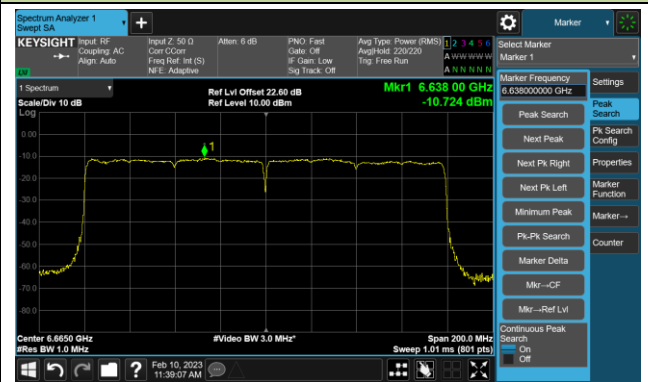

802.11be-EHT80 Power Spectral Density- Ant 0 (Nss = 1)

Channel 183 (6865MHz)

Channel 199 (6945MHz)

Channel 215 (7025MHz)

802.11be-EHT160 Power Spectral Density- Ant 0 (Nss = 1)

Channel 47 (6185MHz)

Channel 79 (6345MHz)

Channel 111 (6505MHz)

Channel 143 (6665MHz)

Channel 175 (6825MHz)

Channel 207 (6985MHz)

802.11be-EHT320 Power Spectral Density- Ant 0 (Nss = 1)

Channel 63 (6265MHz)

Channel 95 (6425MHz)

Channel 127 (6585MHz)