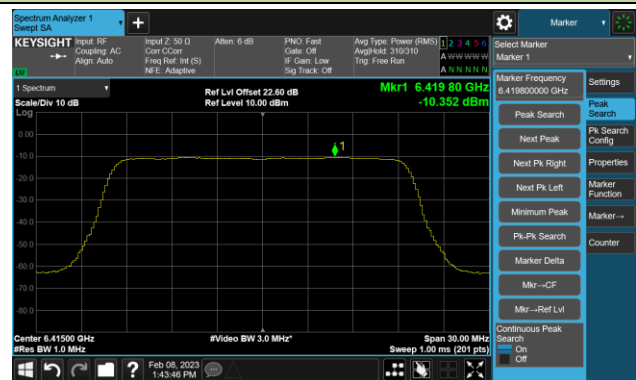

Channel 159 (6745MHz)

Channel 191 (6905MHz)

802.11ax-HE20 Power Spectral Density- Ant 1 (Nss = 1)

Channel 33 (6115MHz)

Channel 61 (6255MHz)

Channel 93 (6415MHz)

Channel 97 (6435MHz)

Channel 105 (6475MHz)

Channel 113 (6515MHz)

Channel 117 (6535MHz)

Channel 149 (6695MHz)

802.11ax-HE20 Power Spectral Density- Ant 1 (Nss = 1)

Channel 181 (6855MHz)

Channel 185 (6875MHz)

Channel 189 (6895MHz)

Channel 213 (7015MHz)