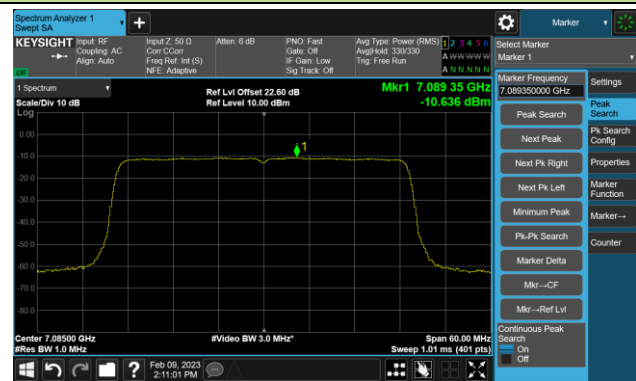

Channel 123 (6565MHz)

Channel 147 (6685MHz)

802.11ax-HE40 Power Spectral Density- Ant 1 (Nss = 1)

Channel 179 (6845MHz)

Channel 187 (6885MHz)

Channel 195 (6925MHz)

Channel 211 (7005MHz)

Channel 227 (7085MHz)

802.11ax-HE80 Power Spectral Density- Ant 1 (Nss = 1)

Channel 39 (6145MHz)

Channel 55 (6225MHz)

Channel 87 (6385MHz)

Channel 103 (6465MHz)

Channel 119 (6545MHz)

Channel 135 (6625MHz)

Channel 151 (6705MHz)

Channel 167 (6785MHz)