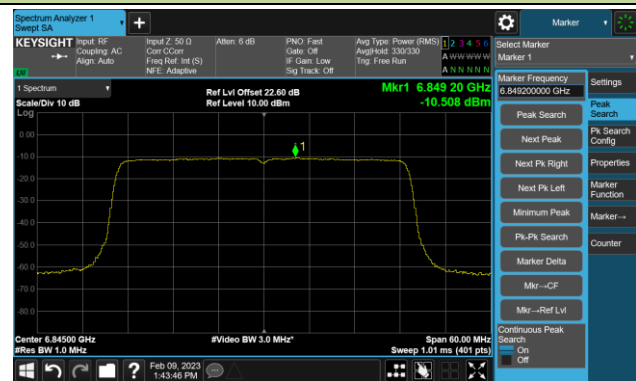

Channel 123 (6565MHz)

Channel 147 (6685MHz)

802.11ax-HE40 Power Spectral Density- Ant 1 (Nss = 1)

Channel 179 (6845MHz)

Channel 187 (6885MHz)

Channel 195 (6925MHz)

Channel 211 (7005MHz)

Channel 227 (7085MHz)

802.11ax-HE80 Power Spectral Density- Ant 1 (Nss = 1)

Channel 39 (6145MHz)

Channel 55 (6225MHz)

Channel 87 (6385MHz)

Channel 103 (6465MHz)

Channel 119 (6545MHz)

Channel 135 (6625MHz)

Channel 151 (6705MHz)

Channel 167 (6785MHz)