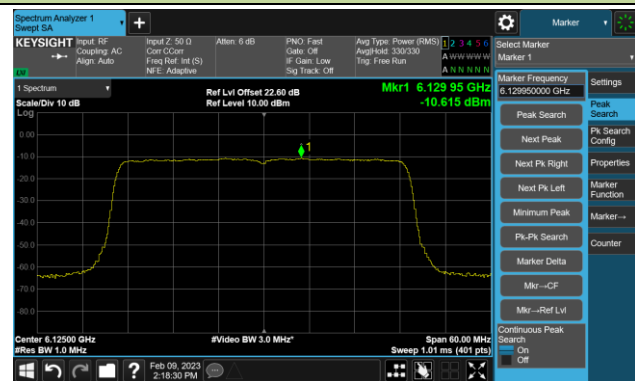

Channel 113 (6515MHz)

Channel 117 (6535MHz)

Channel 149 (6695MHz)

802.11ax-HE20 Power Spectral Density- Ant 1 (Nss = 1)

Channel 181 (6855MHz)

Channel 185 (6875MHz)

Channel 189 (6895MHz)

Channel 213 (7015MHz)

Channel 229 (7095MHz)

802.11ax-HE40 Power Spectral Density- Ant 1 (Nss = 1)

Channel 35 (6125MHz)

Channel 59 (6245MHz)

Channel 91 (6405MHz)

Channel 99 (6445MHz)

Channel 107 (6485MHz)

Channel 115 (6525MHz)