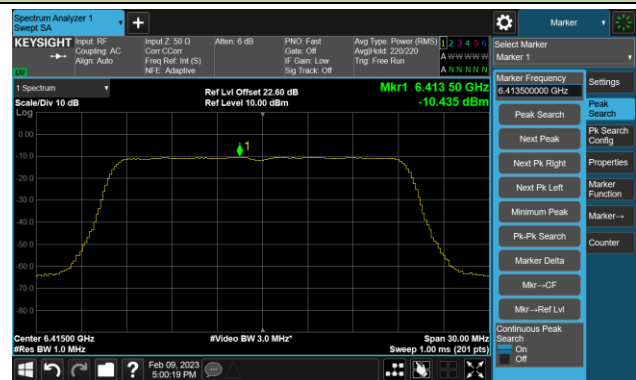

802.11be-EHT20 Power Spectral Density- Ant 0 (Nss = 1)

Channel 33 (6115MHz)

Channel 61 (6255MHz)

Channel 93 (6415MHz)

Channel 97 (6435MHz)

Channel 105 (6475MHz)

Channel 113 (6515MHz)

Channel 117 (6535MHz)

Channel 149 (6695MHz)

802.11be-EHT20 Power Spectral Density- Ant 0 (Nss = 1)

Channel 181 (6855MHz)

Channel 185 (6875MHz)

Channel 189 (6895MHz)

Channel 213 (7015MHz)

Channel 229 (7095MHz)

802.11be-EHT40 Power Spectral Density- Ant 0 (Nss = 1)