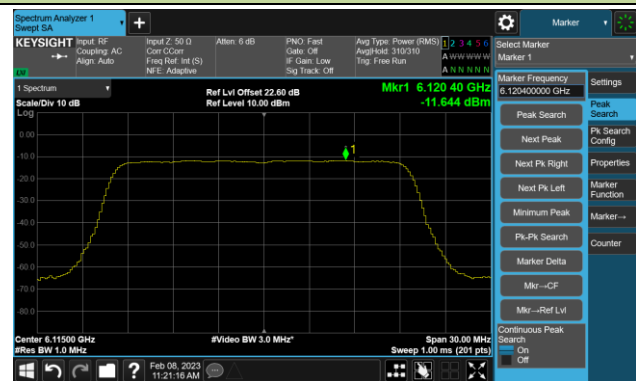

Channel 159 (6745MHz)

Channel 191 (6905MHz)

802.11ax-HE20 Power Spectral Density- Ant 1 (Nss = 1)

Channel 33 (6115MHz)

Channel 61 (6255MHz)

Channel 93 (6415MHz)

Channel 97 (6435MHz)

Channel 105 (6475MHz)

Channel 113 (6515MHz)

Channel 117 (6535MHz)

Channel 149 (6695MHz)

802.11ax-HE20 Power Spectral Density- Ant 1 (Nss = 1)

Channel 181 (6855MHz)

Channel 185 (6875MHz)

Channel 189 (6895MHz)

Channel 213 (7015MHz)