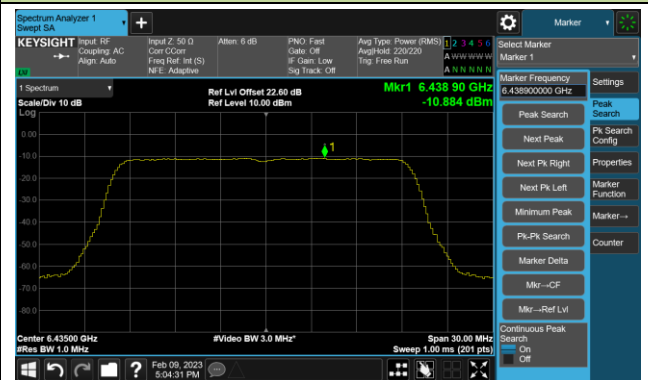

802.11be-EHT20 Power Spectral Density- Ant 0 (Nss = 1)

Channel 33 (6115MHz)

Channel 61 (6255MHz)

Channel 93 (6415MHz)

Channel 97 (6435MHz)

Channel 105 (6475MHz)

Channel 113 (6515MHz)

Channel 117 (6535MHz)

Channel 149 (6695MHz)

802.11be-EHT20 Power Spectral Density- Ant 0 (Nss = 1)

Channel 181 (6855MHz)

Channel 185 (6875MHz)

Channel 189 (6895MHz)

Channel 213 (7015MHz)

Channel 229 (7095MHz)

802.11be-EHT40 Power Spectral Density- Ant 0 (Nss = 1)