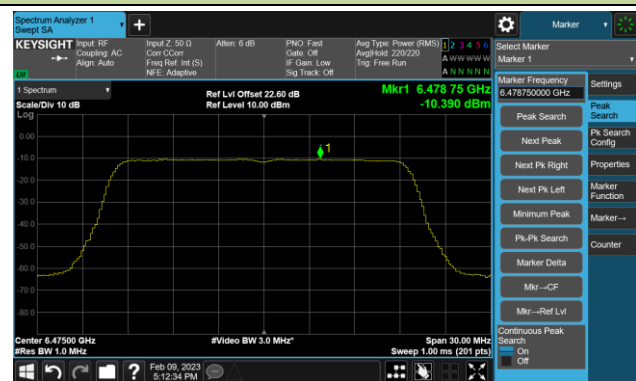

802.11be-EHT20 Power Spectral Density- Ant 0 (Nss = 1)

Channel 33 (6115MHz)

Channel 61 (6255MHz)

Channel 93 (6415MHz)

Channel 97 (6435MHz)

Channel 105 (6475MHz)

Channel 113 (6515MHz)

Channel 117 (6535MHz)

Channel 149 (6695MHz)

802.11be-EHT20 Power Spectral Density- Ant 0 (Nss = 1)

Channel 181 (6855MHz)

Channel 185 (6875MHz)

Channel 189 (6895MHz)

Channel 213 (7015MHz)

Channel 229 (7095MHz)

802.11be-EHT40 Power Spectral Density- Ant 0 (Nss = 1)