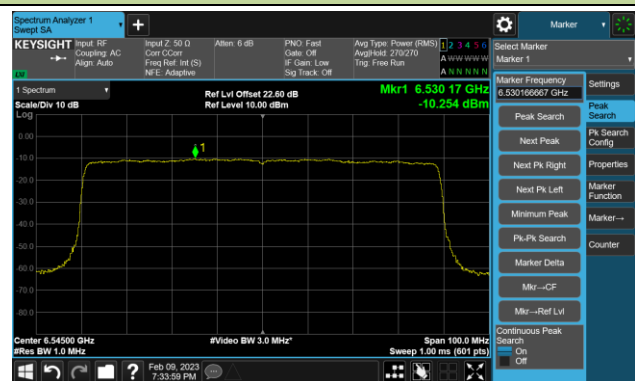

Channel 123 (6565MHz)

Channel 147 (6685MHz)

802.11ax-HE40 Power Spectral Density- Ant 1 (Nss = 1)

Channel 179 (6845MHz)

Channel 187 (6885MHz)

Channel 195 (6925MHz)

Channel 211 (7005MHz)

Channel 227 (7085MHz)

802.11ax-HE80 Power Spectral Density- Ant 1 (Nss = 1)

Channel 39 (6145MHz)

Channel 55 (6225MHz)

Channel 87 (6385MHz)

Channel 103 (6465MHz)

Channel 119 (6545MHz)

Channel 135 (6625MHz)

Channel 151 (6705MHz)

Channel 167 (6785MHz)