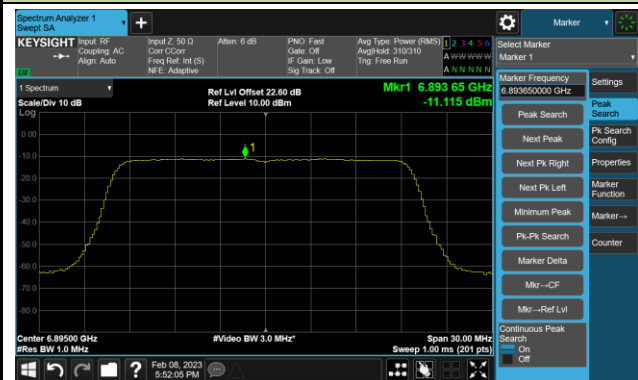

Channel 113 (6515MHz)

Channel 117 (6535MHz)

Channel 149 (6695MHz)

802.11ax-HE20 Power Spectral Density- Ant 1 (Nss = 1)

Channel 181 (6855MHz)

Channel 185 (6875MHz)

Channel 189 (6895MHz)

Channel 213 (7015MHz)

Channel 229 (7095MHz)

802.11ax-HE40 Power Spectral Density- Ant 1 (Nss = 1)

Channel 35 (6125MHz)

Channel 59 (6245MHz)

Channel 91 (6405MHz)

Channel 99 (6445MHz)

Channel 107 (6485MHz)

Channel 115 (6525MHz)