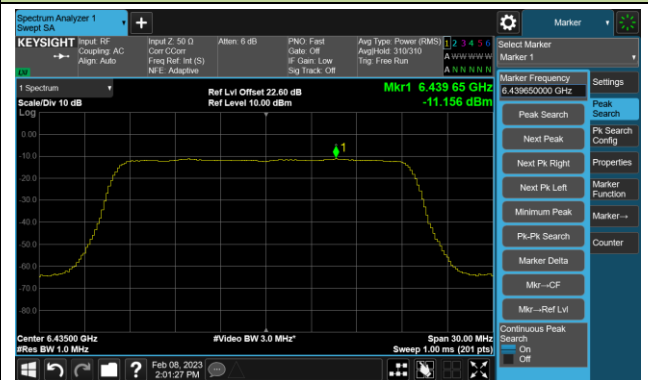

Channel 159 (6745MHz)

Channel 191 (6905MHz)

802.11ax-HE20 Power Spectral Density- Ant 1 (Nss = 1)

Channel 33 (6115MHz)

Channel 61 (6255MHz)

Channel 93 (6415MHz)

Channel 97 (6435MHz)

Channel 105 (6475MHz)

Channel 113 (6515MHz)

Channel 117 (6535MHz)

Channel 149 (6695MHz)

802.11ax-HE20 Power Spectral Density- Ant 1 (Nss = 1)

Channel 181 (6855MHz)

Channel 185 (6875MHz)

Channel 189 (6895MHz)

Channel 213 (7015MHz)