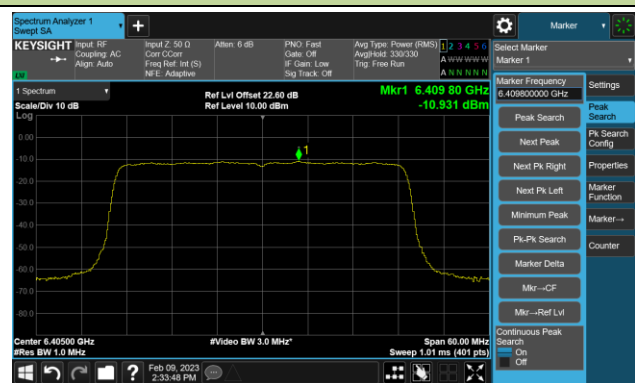

Channel 113 (6515MHz)

Channel 117 (6535MHz)

Channel 149 (6695MHz)

802.11ax-HE20 Power Spectral Density- Ant 1 (Nss = 1)

Channel 181 (6855MHz)

Channel 185 (6875MHz)

Channel 189 (6895MHz)

Channel 213 (7015MHz)

Channel 229 (7095MHz)

802.11ax-HE40 Power Spectral Density- Ant 1 (Nss = 1)

Channel 35 (6125MHz)

Channel 59 (6245MHz)

Channel 91 (6405MHz)

Channel 99 (6445MHz)

Channel 107 (6485MHz)

Channel 115 (6525MHz)

Channel 123 (6565MHz)

Channel 147 (6685MHz)

802.11ax-HE40 Power Spectral Density- Ant 1 (Nss = 1)

Channel 179 (6845MHz)

Channel 187 (6885MHz)

Channel 195 (6925MHz)

Channel 211 (7005MHz)

Channel 227 (7085MHz)