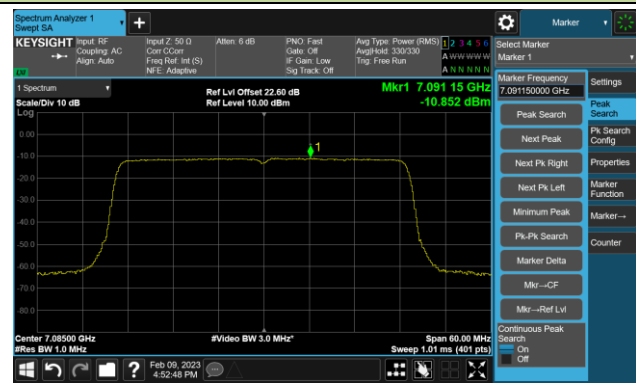

802.11be-EHT40 Power Spectral Density- Ant 0 (Nss = 1)

Channel 179 (6845MHz)

Channel 187 (6885MHz)

Channel 195 (6925MHz)

Channel 211 (7005MHz)

Channel 227 (7085MHz)

802.11be-EHT80 Power Spectral Density- Ant 0 (Nss = 1)