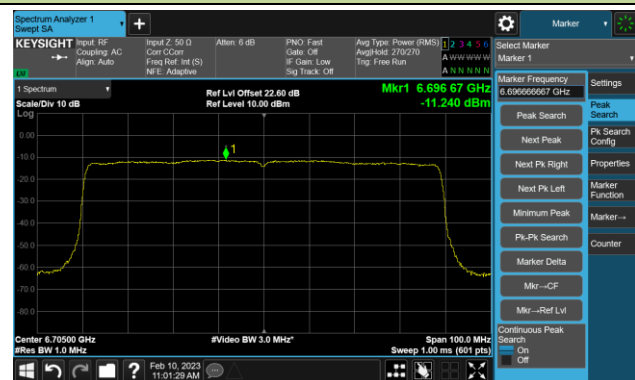

Channel 39 (6145MHz)

Channel 55 (6225MHz)

Channel 87 (6385MHz)

Channel 103 (6465MHz)

Channel 119 (6545MHz)

Channel 135 (6625MHz)

Channel 151 (6705MHz)

Channel 167 (6785MHz)

802.11be-EHT80 Power Spectral Density- Ant 0 (Nss = 1)

Channel 183 (6865MHz)

Channel 199 (6945MHz)

Channel 215 (7025MHz)

802.11be-EHT160 Power Spectral Density- Ant 0 (Nss = 1)

Channel 47 (6185MHz)

Channel 79 (6345MHz)