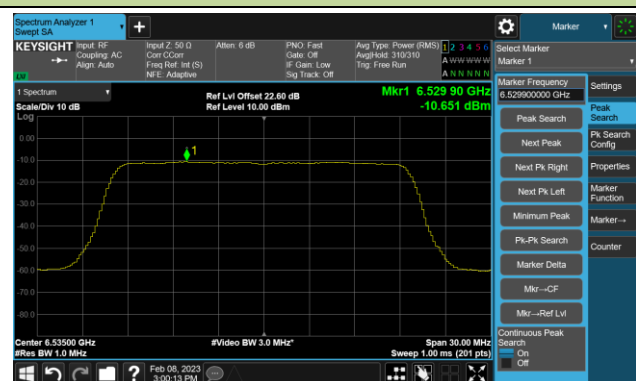

Channel 159 (6745MHz)

Channel 191 (6905MHz)

802.11ax-HE20 Power Spectral Density- Ant 1 (Nss = 1)

Channel 33 (6115MHz)

Channel 61 (6255MHz)

Channel 93 (6415MHz)

Channel 97 (6435MHz)

Channel 105 (6475MHz)

Channel 113 (6515MHz)

Channel 117 (6535MHz)

Channel 149 (6695MHz)

802.11ax-HE20 Power Spectral Density- Ant 1 (Nss = 1)

Channel 181 (6855MHz)

Channel 185 (6875MHz)

Channel 189 (6895MHz)

Channel 213 (7015MHz)