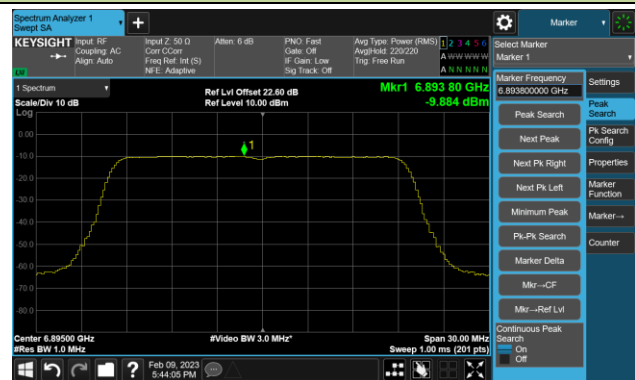

802.11be-EHT20 Power Spectral Density- Ant 0 (Nss = 1)

Channel 33 (6115MHz)

Channel 61 (6255MHz)

Channel 93 (6415MHz)

Channel 97 (6435MHz)

Channel 105 (6475MHz)

Channel 113 (6515MHz)

Channel 117 (6535MHz)

Channel 149 (6695MHz)

802.11be-EHT20 Power Spectral Density- Ant 0 (Nss = 1)

Channel 181 (6855MHz)

Channel 185 (6875MHz)

Channel 189 (6895MHz)

Channel 213 (7015MHz)

Channel 229 (7095MHz)

802.11be-EHT40 Power Spectral Density- Ant 0 (Nss = 1)

Channel 35 (6125MHz)

Channel 59 (6245MHz)

Channel 91 (6405MHz)

Channel 99 (6445MHz)

Channel 107 (6485MHz)

Channel 115 (6525MHz)

Channel 123 (6565MHz)

Channel 147 (6685MHz)

802.11be-EHT40 Power Spectral Density- Ant 0 (Nss = 1)

Channel 179 (6845MHz)

Channel 187 (6885MHz)

Channel 195 (6925MHz)

Channel 211 (7005MHz)

Channel 227 (7085MHz)

802.11be-EHT80 Power Spectral Density- Ant 0 (Nss = 1)