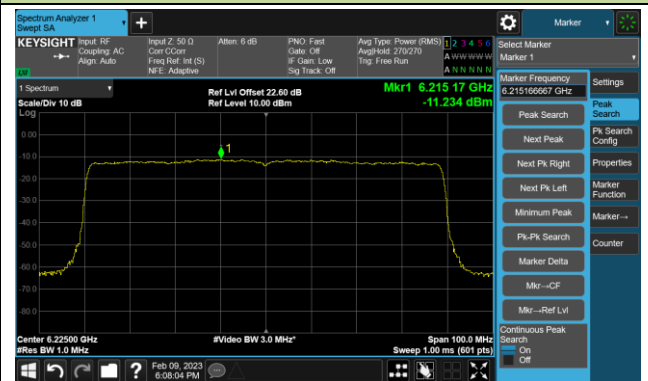

Channel 123 (6565MHz)

Channel 147 (6685MHz)

802.11ax-HE40 Power Spectral Density- Ant 1 (Nss = 1)

Channel 179 (6845MHz)

Channel 187 (6885MHz)

Channel 195 (6925MHz)

Channel 211 (7005MHz)

Channel 227 (7085MHz)

802.11ax-HE80 Power Spectral Density- Ant 1 (Nss = 1)

Channel 39 (6145MHz)

Channel 55 (6225MHz)

Channel 87 (6385MHz)

Channel 103 (6465MHz)

Channel 119 (6545MHz)

Channel 135 (6625MHz)

Channel 151 (6705MHz)