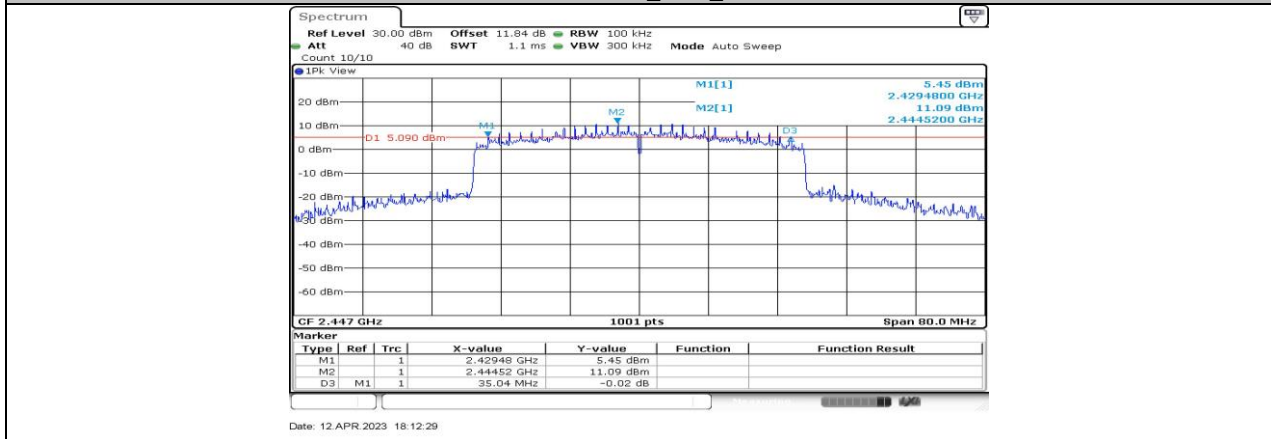

11BE40-CDD_Ant3_2447

11BE40-CDD_Ant4_2447

11BE40-CDD_Ant1_2452

11BE40-CDD_Ant4_2452

11.2. APPENDIX B: OCCUPIED CHANNEL BANDWIDTH

11.2.1. Test Result

| Test Mode | Antenna | Channel | OCB [MHz] | FL[MHz] | FH[MHz] | Verdict |
|------------|---------|---------|-----------|-----------|-----------|---------|
| 11B-CDD | Ant1 | 2412 | 12.108 | 2405.9660 | 2418.0739 | PASS |
| | Ant2 | 2412 | 12.068 | 2406.0460 | 2418.1139 | PASS |
| | Ant3 | 2412 | 12.148 | 2405.9261 | 2418.0739 | PASS |
| | Ant4 | 2412 | 12.268 | 2405.8861 | 2418.1538 | PASS |
| | Ant1 | 2417 | 12.268 | 2410.8861 | 2423.1538 | PASS |
| | Ant2 | 2417 | 12.068 | 2411.0460 | 2423.1139 | PASS |
| | Ant3 | 2417 | 12.148 | 2410.9660 | 2423.1139 | PASS |
| | Ant4 | 2417 | 12.268 | 2410.8861 | 2423.1538 | PASS |
| | Ant1 | 2437 | 12.148 | 2430.9261 | 2443.0739 | PASS |
| | Ant2 | 2437 | 12.388 | 2430.7662 | 2443.1538 | PASS |
| | Ant3 | 2437 | 12.148 | 2430.9261 | 2443.0739 | PASS |
| | Ant4 | 2437 | 12.547 | 2430.7263 | 2443.2737 | PASS |
| | Ant1 | 2457 | 12.108 | 2450.9261 | 2463.0340 | PASS |
| | Ant2 | 2457 | 12.268 | 2450.8062 | 2463.0739 | PASS |
| | Ant3 | 2457 | 12.108 | 2450.9261 | 2463.0340 | PASS |
| | Ant4 | 2457 | 12.428 | 2450.7662 | 2463.1938 | PASS |
| 11G-CDD | Ant1 | 2462 | 12.348 | 2455.8462 | 2468.1938 | PASS |
| | Ant2 | 2462 | 12.108 | 2456.0060 | 2468.1139 | PASS |
| | Ant3 | 2462 | 12.108 | 2455.9261 | 2468.0340 | PASS |
| | Ant4 | 2462 | 12.348 | 2455.8062 | 2468.1538 | PASS |
| | Ant1 | 2412 | 16.743 | 2403.6484 | 2420.3916 | PASS |
| | Ant2 | 2412 | 16.743 | 2403.6484 | 2420.3916 | PASS |
| | Ant3 | 2412 | 16.583 | 2403.7283 | 2420.3117 | PASS |
| | Ant4 | 2412 | 16.703 | 2403.6883 | 2420.3916 | PASS |
| | Ant1 | 2417 | 16.583 | 2408.7283 | 2425.3117 | PASS |
| | Ant2 | 2417 | 16.663 | 2408.7283 | 2425.3916 | PASS |
| | Ant3 | 2417 | 16.503 | 2408.7682 | 2425.2717 | PASS |
| | Ant4 | 2417 | 16.663 | 2408.7283 | 2425.3916 | PASS |
| | Ant1 | 2437 | 16.783 | 2428.6084 | 2445.3916 | PASS |
| | Ant2 | 2437 | 16.743 | 2428.6084 | 2445.3516 | PASS |
| | Ant3 | 2437 | 16.663 | 2428.6484 | 2445.3117 | PASS |
| | Ant4 | 2437 | 16.943 | 2428.4885 | 2445.4316 | PASS |
| 11AX20-CDD | Ant1 | 2457 | 16.703 | 2448.6484 | 2465.3516 | PASS |
| | Ant2 | 2457 | 16.743 | 2448.6484 | 2465.3916 | PASS |
| | Ant3 | 2457 | 16.663 | 2448.6484 | 2465.3117 | PASS |
| | Ant4 | 2457 | 16.983 | 2448.4885 | 2465.4715 | PASS |
| | Ant1 | 2462 | 16.783 | 2453.6084 | 2470.3916 | PASS |
| | Ant2 | 2462 | 16.663 | 2453.6484 | 2470.3117 | PASS |
| | Ant3 | 2462 | 16.623 | 2453.6883 | 2470.3117 | PASS |
| | Ant4 | 2462 | 16.943 | 2453.5285 | 2470.4715 | PASS |
| | Ant1 | 2412 | 18.781 | 2402.6094 | 2421.3906 | PASS |
| | Ant2 | 2412 | 18.781 | 2402.6494 | 2421.4306 | PASS |
| | Ant3 | 2412 | 18.821 | 2402.6094 | 2421.4306 | PASS |
| | Ant4 | 2412 | 18.861 | 2402.5694 | 2421.4306 | PASS |
| | Ant1 | 2417 | 18.861 | 2407.6094 | 2426.4705 | PASS |
| | Ant2 | 2417 | 18.781 | 2407.6494 | 2426.4306 | PASS |
| | Ant3 | 2417 | 18.781 | 2407.6094 | 2426.3906 | PASS |
| | Ant4 | 2417 | 18.861 | 2407.5694 | 2426.4306 | PASS |
| 11AX20-CDD | Ant1 | 2437 | 18.861 | 2427.5694 | 2446.4306 | PASS |
| | Ant2 | 2437 | 18.901 | 2427.5694 | 2446.4705 | PASS |
| | Ant3 | 2437 | 18.821 | 2427.6094 | 2446.4306 | PASS |
| | Ant4 | 2437 | 18.941 | 2427.5295 | 2446.4705 | PASS |
| | Ant1 | 2457 | 18.821 | 2447.5694 | 2466.3906 | PASS |
| | Ant2 | 2457 | 18.781 | 2447.5694 | 2466.3506 | PASS |
| | Ant3 | 2457 | 18.781 | 2447.6094 | 2466.3906 | PASS |