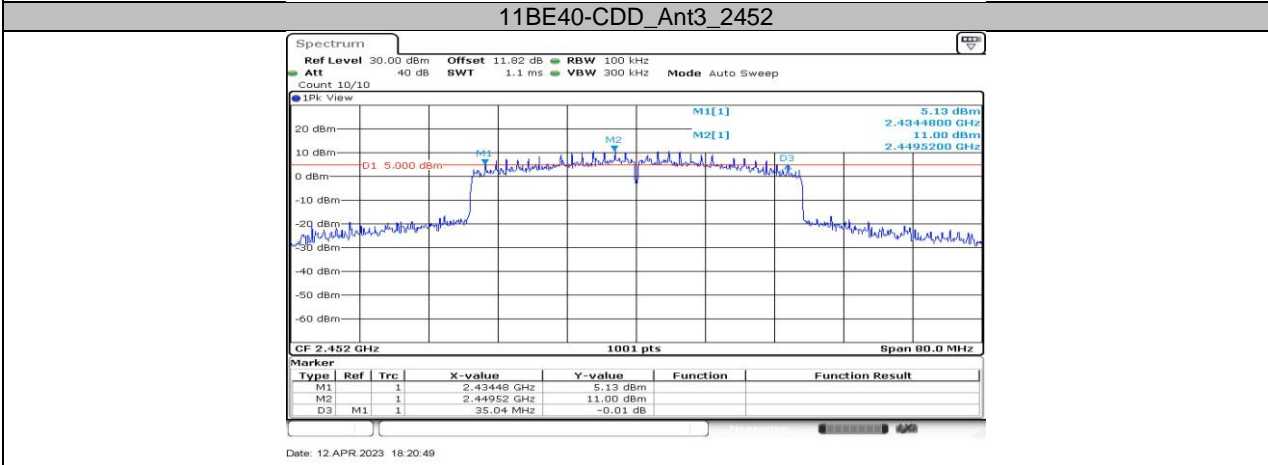

11BE40-CDD_Ant3_2447

11BE40-CDD_Ant4_2447

11BE40-CDD_Ant1_2452

11BE40-CDD_Ant4_2452

11.2. APPENDIX B: OCCUPIED CHANNEL BANDWIDTH

11.2.1. Test Result

| Test Mode | Antenna | Channel | OCB [MHz] | FL[MHz] | FH[MHz] | Verdict |
|------------|---------|---------|-----------|-----------|-----------|---------|
| 11B-CDD | Ant1 | 2412 | 12.108 | 2405.9660 | 2418.0739 | PASS |
| | Ant2 | 2412 | 12.068 | 2406.0460 | 2418.1139 | PASS |
| | Ant3 | 2412 | 12.148 | 2405.9261 | 2418.0739 | PASS |
| | Ant4 | 2412 | 12.268 | 2405.8861 | 2418.1538 | PASS |
| | Ant1 | 2417 | 12.268 | 2410.8861 | 2423.1538 | PASS |
| | Ant2 | 2417 | 12.068 | 2411.0460 | 2423.1139 | PASS |
| | Ant3 | 2417 | 12.148 | 2410.9660 | 2423.1139 | PASS |
| | Ant4 | 2417 | 12.268 | 2410.8861 | 2423.1538 | PASS |
| | Ant1 | 2437 | 12.148 | 2430.9261 | 2443.0739 | PASS |
| | Ant2 | 2437 | 12.388 | 2430.7662 | 2443.1538 | PASS |
| | Ant3 | 2437 | 12.148 | 2430.9261 | 2443.0739 | PASS |
| | Ant4 | 2437 | 12.547 | 2430.7263 | 2443.2737 | PASS |
| | Ant1 | 2457 | 12.108 | 2450.9261 | 2463.0340 | PASS |
| | Ant2 | 2457 | 12.268 | 2450.8062 | 2463.0739 | PASS |
| | Ant3 | 2457 | 12.108 | 2450.9261 | 2463.0340 | PASS |
| | Ant4 | 2457 | 12.428 | 2450.7662 | 2463.1938 | PASS |
| 11G-CDD | Ant1 | 2462 | 12.348 | 2455.8462 | 2468.1938 | PASS |
| | Ant2 | 2462 | 12.108 | 2456.0060 | 2468.1139 | PASS |
| | Ant3 | 2462 | 12.108 | 2455.9261 | 2468.0340 | PASS |
| | Ant4 | 2462 | 12.348 | 2455.8062 | 2468.1538 | PASS |
| | Ant1 | 2412 | 16.743 | 2403.6484 | 2420.3916 | PASS |
| | Ant2 | 2412 | 16.743 | 2403.6484 | 2420.3916 | PASS |
| | Ant3 | 2412 | 16.583 | 2403.7283 | 2420.3117 | PASS |
| | Ant4 | 2412 | 16.703 | 2403.6883 | 2420.3916 | PASS |
| | Ant1 | 2417 | 16.583 | 2408.7283 | 2425.3117 | PASS |
| | Ant2 | 2417 | 16.663 | 2408.7283 | 2425.3916 | PASS |
| | Ant3 | 2417 | 16.503 | 2408.7682 | 2425.2717 | PASS |
| | Ant4 | 2417 | 16.663 | 2408.7283 | 2425.3916 | PASS |
| | Ant1 | 2437 | 16.783 | 2428.6084 | 2445.3916 | PASS |
| | Ant2 | 2437 | 16.743 | 2428.6084 | 2445.3516 | PASS |
| | Ant3 | 2437 | 16.663 | 2428.6484 | 2445.3117 | PASS |
| | Ant4 | 2437 | 16.943 | 2428.4885 | 2445.4316 | PASS |
| 11AX20-CDD | Ant1 | 2457 | 16.703 | 2448.6484 | 2465.3516 | PASS |
| | Ant2 | 2457 | 16.743 | 2448.6484 | 2465.3916 | PASS |
| | Ant3 | 2457 | 16.663 | 2448.6484 | 2465.3117 | PASS |
| | Ant4 | 2457 | 16.983 | 2448.4885 | 2465.4715 | PASS |
| | Ant1 | 2462 | 16.783 | 2453.6084 | 2470.3916 | PASS |
| | Ant2 | 2462 | 16.663 | 2453.6484 | 2470.3117 | PASS |
| | Ant3 | 2462 | 16.623 | 2453.6883 | 2470.3117 | PASS |
| | Ant4 | 2462 | 16.943 | 2453.5285 | 2470.4715 | PASS |
| | Ant1 | 2412 | 18.781 | 2402.6094 | 2421.3906 | PASS |
| | Ant2 | 2412 | 18.781 | 2402.6494 | 2421.4306 | PASS |
| | Ant3 | 2412 | 18.821 | 2402.6094 | 2421.4306 | PASS |
| | Ant4 | 2412 | 18.861 | 2402.5694 | 2421.4306 | PASS |
| | Ant1 | 2417 | 18.861 | 2407.6094 | 2426.4705 | PASS |
| | Ant2 | 2417 | 18.781 | 2407.6494 | 2426.4306 | PASS |
| | Ant3 | 2417 | 18.781 | 2407.6094 | 2426.3906 | PASS |
| | Ant4 | 2417 | 18.861 | 2407.5694 | 2426.4306 | PASS |
| 11AX20-CDD | Ant1 | 2437 | 18.861 | 2427.5694 | 2446.4306 | PASS |
| | Ant2 | 2437 | 18.901 | 2427.5694 | 2446.4705 | PASS |
| | Ant3 | 2437 | 18.821 | 2427.6094 | 2446.4306 | PASS |
| | Ant4 | 2437 | 18.941 | 2427.5295 | 2446.4705 | PASS |
| | Ant1 | 2457 | 18.821 | 2447.5694 | 2466.3906 | PASS |
| | Ant2 | 2457 | 18.781 | 2447.5694 | 2466.3506 | PASS |
| | Ant3 | 2457 | 18.781 | 2447.6094 | 2466.3906 | PASS |