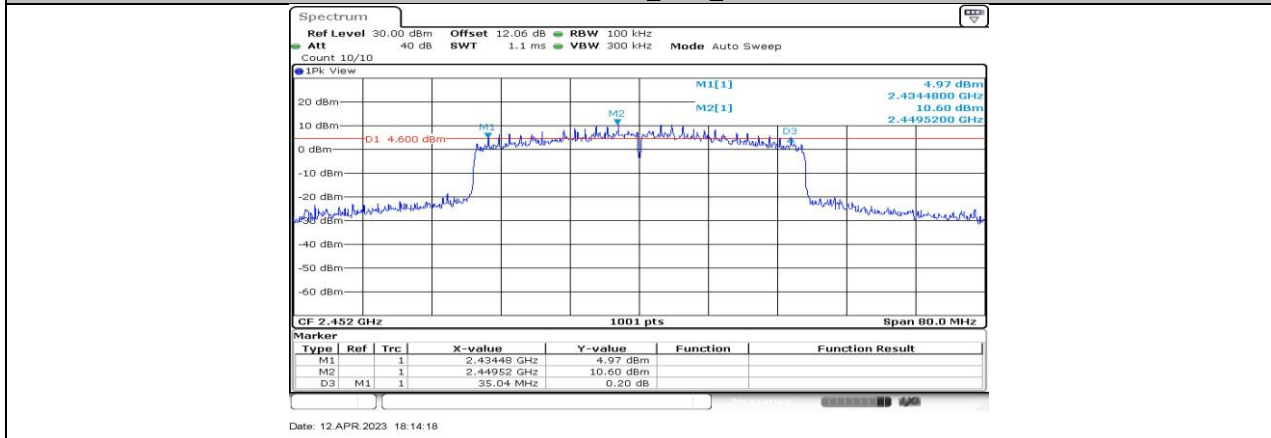

11BE40-CDD_Ant3_2447

11BE40-CDD_Ant4_2447

11BE40-CDD_Ant1_2452

11BE40-CDD_Ant4_2452

11.2. APPENDIX B: OCCUPIED CHANNEL BANDWIDTH

11.2.1. Test Result

| Test Mode | Antenna | Channel | OCB [MHz] | FL[MHz] | FH[MHz] | Verdict |
|------------|---------|---------|-----------|-----------|-----------|---------|
| 11B-CDD | Ant1 | 2412 | 12.108 | 2405.9660 | 2418.0739 | PASS |
| | Ant2 | 2412 | 12.068 | 2406.0460 | 2418.1139 | PASS |
| | Ant3 | 2412 | 12.148 | 2405.9261 | 2418.0739 | PASS |
| | Ant4 | 2412 | 12.268 | 2405.8861 | 2418.1538 | PASS |
| | Ant1 | 2417 | 12.268 | 2410.8861 | 2423.1538 | PASS |
| | Ant2 | 2417 | 12.068 | 2411.0460 | 2423.1139 | PASS |
| | Ant3 | 2417 | 12.148 | 2410.9660 | 2423.1139 | PASS |
| | Ant4 | 2417 | 12.268 | 2410.8861 | 2423.1538 | PASS |
| | Ant1 | 2437 | 12.148 | 2430.9261 | 2443.0739 | PASS |
| | Ant2 | 2437 | 12.388 | 2430.7662 | 2443.1538 | PASS |
| | Ant3 | 2437 | 12.148 | 2430.9261 | 2443.0739 | PASS |
| | Ant4 | 2437 | 12.547 | 2430.7263 | 2443.2737 | PASS |
| | Ant1 | 2457 | 12.108 | 2450.9261 | 2463.0340 | PASS |
| | Ant2 | 2457 | 12.268 | 2450.8062 | 2463.0739 | PASS |
| | Ant3 | 2457 | 12.108 | 2450.9261 | 2463.0340 | PASS |
| | Ant4 | 2457 | 12.428 | 2450.7662 | 2463.1938 | PASS |
| 11G-CDD | Ant1 | 2462 | 12.348 | 2455.8462 | 2468.1938 | PASS |
| | Ant2 | 2462 | 12.108 | 2456.0060 | 2468.1139 | PASS |
| | Ant3 | 2462 | 12.108 | 2455.9261 | 2468.0340 | PASS |
| | Ant4 | 2462 | 12.348 | 2455.8062 | 2468.1538 | PASS |
| | Ant1 | 2412 | 16.743 | 2403.6484 | 2420.3916 | PASS |
| | Ant2 | 2412 | 16.743 | 2403.6484 | 2420.3916 | PASS |
| | Ant3 | 2412 | 16.583 | 2403.7283 | 2420.3117 | PASS |
| | Ant4 | 2412 | 16.703 | 2403.6883 | 2420.3916 | PASS |
| | Ant1 | 2417 | 16.583 | 2408.7283 | 2425.3117 | PASS |
| | Ant2 | 2417 | 16.663 | 2408.7283 | 2425.3916 | PASS |
| | Ant3 | 2417 | 16.503 | 2408.7682 | 2425.2717 | PASS |
| | Ant4 | 2417 | 16.663 | 2408.7283 | 2425.3916 | PASS |
| | Ant1 | 2437 | 16.783 | 2428.6084 | 2445.3916 | PASS |
| | Ant2 | 2437 | 16.743 | 2428.6084 | 2445.3516 | PASS |
| | Ant3 | 2437 | 16.663 | 2428.6484 | 2445.3117 | PASS |
| | Ant4 | 2437 | 16.943 | 2428.4885 | 2445.4316 | PASS |
| 11AX20-CDD | Ant1 | 2457 | 16.703 | 2448.6484 | 2465.3516 | PASS |
| | Ant2 | 2457 | 16.743 | 2448.6484 | 2465.3916 | PASS |
| | Ant3 | 2457 | 16.663 | 2448.6484 | 2465.3117 | PASS |
| | Ant4 | 2457 | 16.983 | 2448.4885 | 2465.4715 | PASS |
| | Ant1 | 2462 | 16.783 | 2453.6084 | 2470.3916 | PASS |
| | Ant2 | 2462 | 16.663 | 2453.6484 | 2470.3117 | PASS |
| | Ant3 | 2462 | 16.623 | 2453.6883 | 2470.3117 | PASS |
| | Ant4 | 2462 | 16.943 | 2453.5285 | 2470.4715 | PASS |
| | Ant1 | 2412 | 18.781 | 2402.6094 | 2421.3906 | PASS |
| | Ant2 | 2412 | 18.781 | 2402.6494 | 2421.4306 | PASS |
| | Ant3 | 2412 | 18.821 | 2402.6094 | 2421.4306 | PASS |
| | Ant4 | 2412 | 18.861 | 2402.5694 | 2421.4306 | PASS |
| | Ant1 | 2417 | 18.861 | 2407.6094 | 2426.4705 | PASS |
| | Ant2 | 2417 | 18.781 | 2407.6494 | 2426.4306 | PASS |
| | Ant3 | 2417 | 18.781 | 2407.6094 | 2426.3906 | PASS |
| | Ant4 | 2417 | 18.861 | 2407.5694 | 2426.4306 | PASS |
| 11AX20-CDD | Ant1 | 2437 | 18.861 | 2427.5694 | 2446.4306 | PASS |
| | Ant2 | 2437 | 18.901 | 2427.5694 | 2446.4705 | PASS |
| | Ant3 | 2437 | 18.821 | 2427.6094 | 2446.4306 | PASS |
| | Ant4 | 2437 | 18.941 | 2427.5295 | 2446.4705 | PASS |
| | Ant1 | 2457 | 18.821 | 2447.5694 | 2466.3906 | PASS |
| | Ant2 | 2457 | 18.781 | 2447.5694 | 2466.3506 | PASS |
| | Ant3 | 2457 | 18.781 | 2447.6094 | 2466.3906 | PASS |