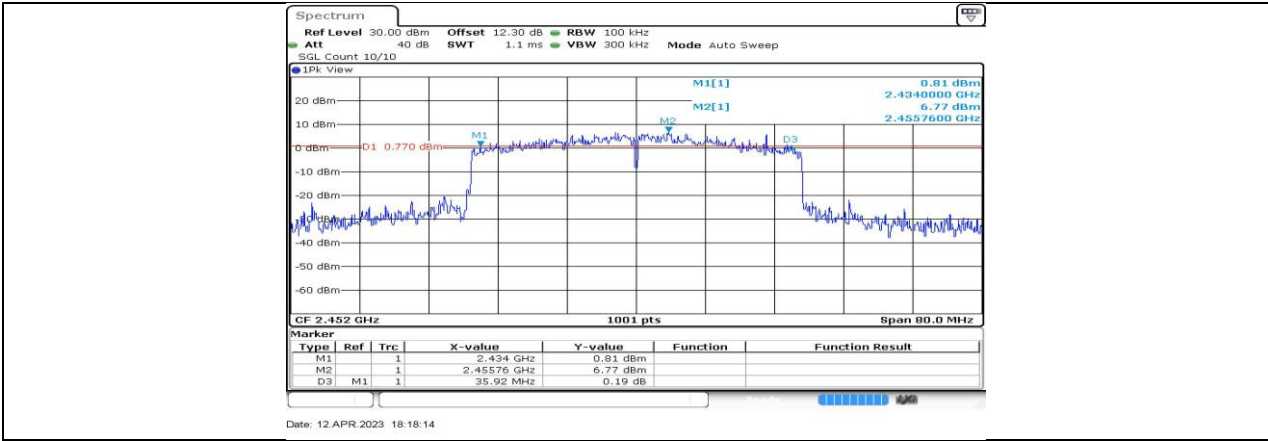

11BE40-CDD_Ant3_2447

11BE40-CDD_Ant4_2447

11BE40-CDD_Ant1_2452

11BE40-CDD_Ant4_2452

11.2. APPENDIX B: OCCUPIED CHANNEL BANDWIDTH

11.2.1. Test Result

| Test Mode | Antenna | Channel | OCB [MHz] | FL[MHz] | FH[MHz] | Verdict |
|------------|---------|---------|-----------|-----------|-----------|---------|
| 11B-CDD | Ant1 | 2412 | 12.108 | 2405.9660 | 2418.0739 | PASS |
| | Ant2 | 2412 | 12.068 | 2406.0460 | 2418.1139 | PASS |
| | Ant3 | 2412 | 12.148 | 2405.9261 | 2418.0739 | PASS |
| | Ant4 | 2412 | 12.268 | 2405.8861 | 2418.1538 | PASS |
| | Ant1 | 2417 | 12.268 | 2410.8861 | 2423.1538 | PASS |
| | Ant2 | 2417 | 12.068 | 2411.0460 | 2423.1139 | PASS |
| | Ant3 | 2417 | 12.148 | 2410.9660 | 2423.1139 | PASS |
| | Ant4 | 2417 | 12.268 | 2410.8861 | 2423.1538 | PASS |
| | Ant1 | 2437 | 12.148 | 2430.9261 | 2443.0739 | PASS |
| | Ant2 | 2437 | 12.388 | 2430.7662 | 2443.1538 | PASS |
| | Ant3 | 2437 | 12.148 | 2430.9261 | 2443.0739 | PASS |
| | Ant4 | 2437 | 12.547 | 2430.7263 | 2443.2737 | PASS |
| | Ant1 | 2457 | 12.108 | 2450.9261 | 2463.0340 | PASS |
| | Ant2 | 2457 | 12.268 | 2450.8062 | 2463.0739 | PASS |
| | Ant3 | 2457 | 12.108 | 2450.9261 | 2463.0340 | PASS |
| | Ant4 | 2457 | 12.428 | 2450.7662 | 2463.1938 | PASS |
| 11G-CDD | Ant1 | 2462 | 12.348 | 2455.8462 | 2468.1938 | PASS |
| | Ant2 | 2462 | 12.108 | 2456.0060 | 2468.1139 | PASS |
| | Ant3 | 2462 | 12.108 | 2455.9261 | 2468.0340 | PASS |
| | Ant4 | 2462 | 12.348 | 2455.8062 | 2468.1538 | PASS |
| | Ant1 | 2412 | 16.743 | 2403.6484 | 2420.3916 | PASS |
| | Ant2 | 2412 | 16.743 | 2403.6484 | 2420.3916 | PASS |
| | Ant3 | 2412 | 16.583 | 2403.7283 | 2420.3117 | PASS |
| | Ant4 | 2412 | 16.703 | 2403.6883 | 2420.3916 | PASS |
| | Ant1 | 2417 | 16.583 | 2408.7283 | 2425.3117 | PASS |
| | Ant2 | 2417 | 16.663 | 2408.7283 | 2425.3916 | PASS |
| | Ant3 | 2417 | 16.503 | 2408.7682 | 2425.2717 | PASS |
| | Ant4 | 2417 | 16.663 | 2408.7283 | 2425.3916 | PASS |
| | Ant1 | 2437 | 16.783 | 2428.6084 | 2445.3916 | PASS |
| | Ant2 | 2437 | 16.743 | 2428.6084 | 2445.3516 | PASS |
| | Ant3 | 2437 | 16.663 | 2428.6484 | 2445.3117 | PASS |
| | Ant4 | 2437 | 16.943 | 2428.4885 | 2445.4316 | PASS |
| 11AX20-CDD | Ant1 | 2457 | 16.703 | 2448.6484 | 2465.3516 | PASS |
| | Ant2 | 2457 | 16.743 | 2448.6484 | 2465.3916 | PASS |
| | Ant3 | 2457 | 16.663 | 2448.6484 | 2465.3117 | PASS |
| | Ant4 | 2457 | 16.983 | 2448.4885 | 2465.4715 | PASS |
| | Ant1 | 2462 | 16.783 | 2453.6084 | 2470.3916 | PASS |
| | Ant2 | 2462 | 16.663 | 2453.6484 | 2470.3117 | PASS |
| | Ant3 | 2462 | 16.623 | 2453.6883 | 2470.3117 | PASS |
| | Ant4 | 2462 | 16.943 | 2453.5285 | 2470.4715 | PASS |
| | Ant1 | 2412 | 18.781 | 2402.6094 | 2421.3906 | PASS |
| | Ant2 | 2412 | 18.781 | 2402.6494 | 2421.4306 | PASS |
| | Ant3 | 2412 | 18.821 | 2402.6094 | 2421.4306 | PASS |
| | Ant4 | 2412 | 18.861 | 2402.5694 | 2421.4306 | PASS |
| | Ant1 | 2417 | 18.861 | 2407.6094 | 2426.4705 | PASS |
| | Ant2 | 2417 | 18.781 | 2407.6494 | 2426.4306 | PASS |
| | Ant3 | 2417 | 18.781 | 2407.6094 | 2426.3906 | PASS |
| | Ant4 | 2417 | 18.861 | 2407.5694 | 2426.4306 | PASS |
| 11AX20-CDD | Ant1 | 2437 | 18.861 | 2427.5694 | 2446.4306 | PASS |
| | Ant2 | 2437 | 18.901 | 2427.5694 | 2446.4705 | PASS |
| | Ant3 | 2437 | 18.821 | 2427.6094 | 2446.4306 | PASS |
| | Ant4 | 2437 | 18.941 | 2427.5295 | 2446.4705 | PASS |
| | Ant1 | 2457 | 18.821 | 2447.5694 | 2466.3906 | PASS |
| | Ant2 | 2457 | 18.781 | 2447.5694 | 2466.3506 | PASS |
| | Ant3 | 2457 | 18.781 | 2447.6094 | 2466.3906 | PASS |