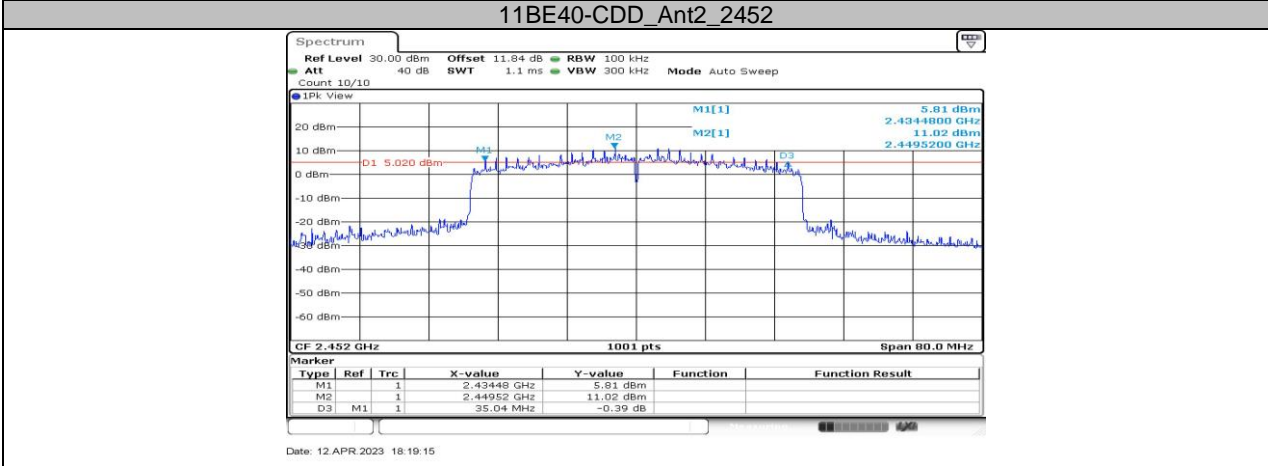

11BE40-CDD_Ant3_2447

11BE40-CDD_Ant4_2447

11BE40-CDD_Ant1_2452

11BE40-CDD_Ant4_2452

11.2. APPENDIX B: OCCUPIED CHANNEL BANDWIDTH

11.2.1. Test Result

| Test Mode | Antenna | Channel | OCB [MHz] | FL[MHz] | FH[MHz] | Verdict |
|------------|---------|---------|-----------|-----------|-----------|---------|
| 11B-CDD | Ant1 | 2412 | 12.108 | 2405.9660 | 2418.0739 | PASS |
| | Ant2 | 2412 | 12.068 | 2406.0460 | 2418.1139 | PASS |
| | Ant3 | 2412 | 12.148 | 2405.9261 | 2418.0739 | PASS |
| | Ant4 | 2412 | 12.268 | 2405.8861 | 2418.1538 | PASS |
| | Ant1 | 2417 | 12.268 | 2410.8861 | 2423.1538 | PASS |
| | Ant2 | 2417 | 12.068 | 2411.0460 | 2423.1139 | PASS |
| | Ant3 | 2417 | 12.148 | 2410.9660 | 2423.1139 | PASS |
| | Ant4 | 2417 | 12.268 | 2410.8861 | 2423.1538 | PASS |
| | Ant1 | 2437 | 12.148 | 2430.9261 | 2443.0739 | PASS |
| | Ant2 | 2437 | 12.388 | 2430.7662 | 2443.1538 | PASS |
| | Ant3 | 2437 | 12.148 | 2430.9261 | 2443.0739 | PASS |
| | Ant4 | 2437 | 12.547 | 2430.7263 | 2443.2737 | PASS |
| | Ant1 | 2457 | 12.108 | 2450.9261 | 2463.0340 | PASS |
| | Ant2 | 2457 | 12.268 | 2450.8062 | 2463.0739 | PASS |
| | Ant3 | 2457 | 12.108 | 2450.9261 | 2463.0340 | PASS |
| | Ant4 | 2457 | 12.428 | 2450.7662 | 2463.1938 | PASS |
| 11G-CDD | Ant1 | 2462 | 12.348 | 2455.8462 | 2468.1938 | PASS |
| | Ant2 | 2462 | 12.108 | 2456.0060 | 2468.1139 | PASS |
| | Ant3 | 2462 | 12.108 | 2455.9261 | 2468.0340 | PASS |
| | Ant4 | 2462 | 12.348 | 2455.8062 | 2468.1538 | PASS |
| | Ant1 | 2412 | 16.743 | 2403.6484 | 2420.3916 | PASS |
| | Ant2 | 2412 | 16.743 | 2403.6484 | 2420.3916 | PASS |
| | Ant3 | 2412 | 16.583 | 2403.7283 | 2420.3117 | PASS |
| | Ant4 | 2412 | 16.703 | 2403.6883 | 2420.3916 | PASS |
| | Ant1 | 2417 | 16.583 | 2408.7283 | 2425.3117 | PASS |
| | Ant2 | 2417 | 16.663 | 2408.7283 | 2425.3916 | PASS |
| | Ant3 | 2417 | 16.503 | 2408.7682 | 2425.2717 | PASS |
| | Ant4 | 2417 | 16.663 | 2408.7283 | 2425.3916 | PASS |
| | Ant1 | 2437 | 16.783 | 2428.6084 | 2445.3916 | PASS |
| | Ant2 | 2437 | 16.743 | 2428.6084 | 2445.3516 | PASS |
| | Ant3 | 2437 | 16.663 | 2428.6484 | 2445.3117 | PASS |
| | Ant4 | 2437 | 16.943 | 2428.4885 | 2445.4316 | PASS |
| 11AX20-CDD | Ant1 | 2457 | 16.703 | 2448.6484 | 2465.3516 | PASS |
| | Ant2 | 2457 | 16.743 | 2448.6484 | 2465.3916 | PASS |
| | Ant3 | 2457 | 16.663 | 2448.6484 | 2465.3117 | PASS |
| | Ant4 | 2457 | 16.983 | 2448.4885 | 2465.4715 | PASS |
| | Ant1 | 2462 | 16.783 | 2453.6084 | 2470.3916 | PASS |
| | Ant2 | 2462 | 16.663 | 2453.6484 | 2470.3117 | PASS |
| | Ant3 | 2462 | 16.623 | 2453.6883 | 2470.3117 | PASS |
| | Ant4 | 2462 | 16.943 | 2453.5285 | 2470.4715 | PASS |
| | Ant1 | 2412 | 18.781 | 2402.6094 | 2421.3906 | PASS |
| | Ant2 | 2412 | 18.781 | 2402.6494 | 2421.4306 | PASS |
| | Ant3 | 2412 | 18.821 | 2402.6094 | 2421.4306 | PASS |
| | Ant4 | 2412 | 18.861 | 2402.5694 | 2421.4306 | PASS |
| | Ant1 | 2417 | 18.861 | 2407.6094 | 2426.4705 | PASS |
| | Ant2 | 2417 | 18.781 | 2407.6494 | 2426.4306 | PASS |
| | Ant3 | 2417 | 18.781 | 2407.6094 | 2426.3906 | PASS |
| | Ant4 | 2417 | 18.861 | 2407.5694 | 2426.4306 | PASS |
| 11AX20-CDD | Ant1 | 2437 | 18.861 | 2427.5694 | 2446.4306 | PASS |
| | Ant2 | 2437 | 18.901 | 2427.5694 | 2446.4705 | PASS |
| | Ant3 | 2437 | 18.821 | 2427.6094 | 2446.4306 | PASS |
| | Ant4 | 2437 | 18.941 | 2427.5295 | 2446.4705 | PASS |
| | Ant1 | 2457 | 18.821 | 2447.5694 | 2466.3906 | PASS |
| | Ant2 | 2457 | 18.781 | 2447.5694 | 2466.3506 | PASS |
| | Ant3 | 2457 | 18.781 | 2447.6094 | 2466.3906 | PASS |