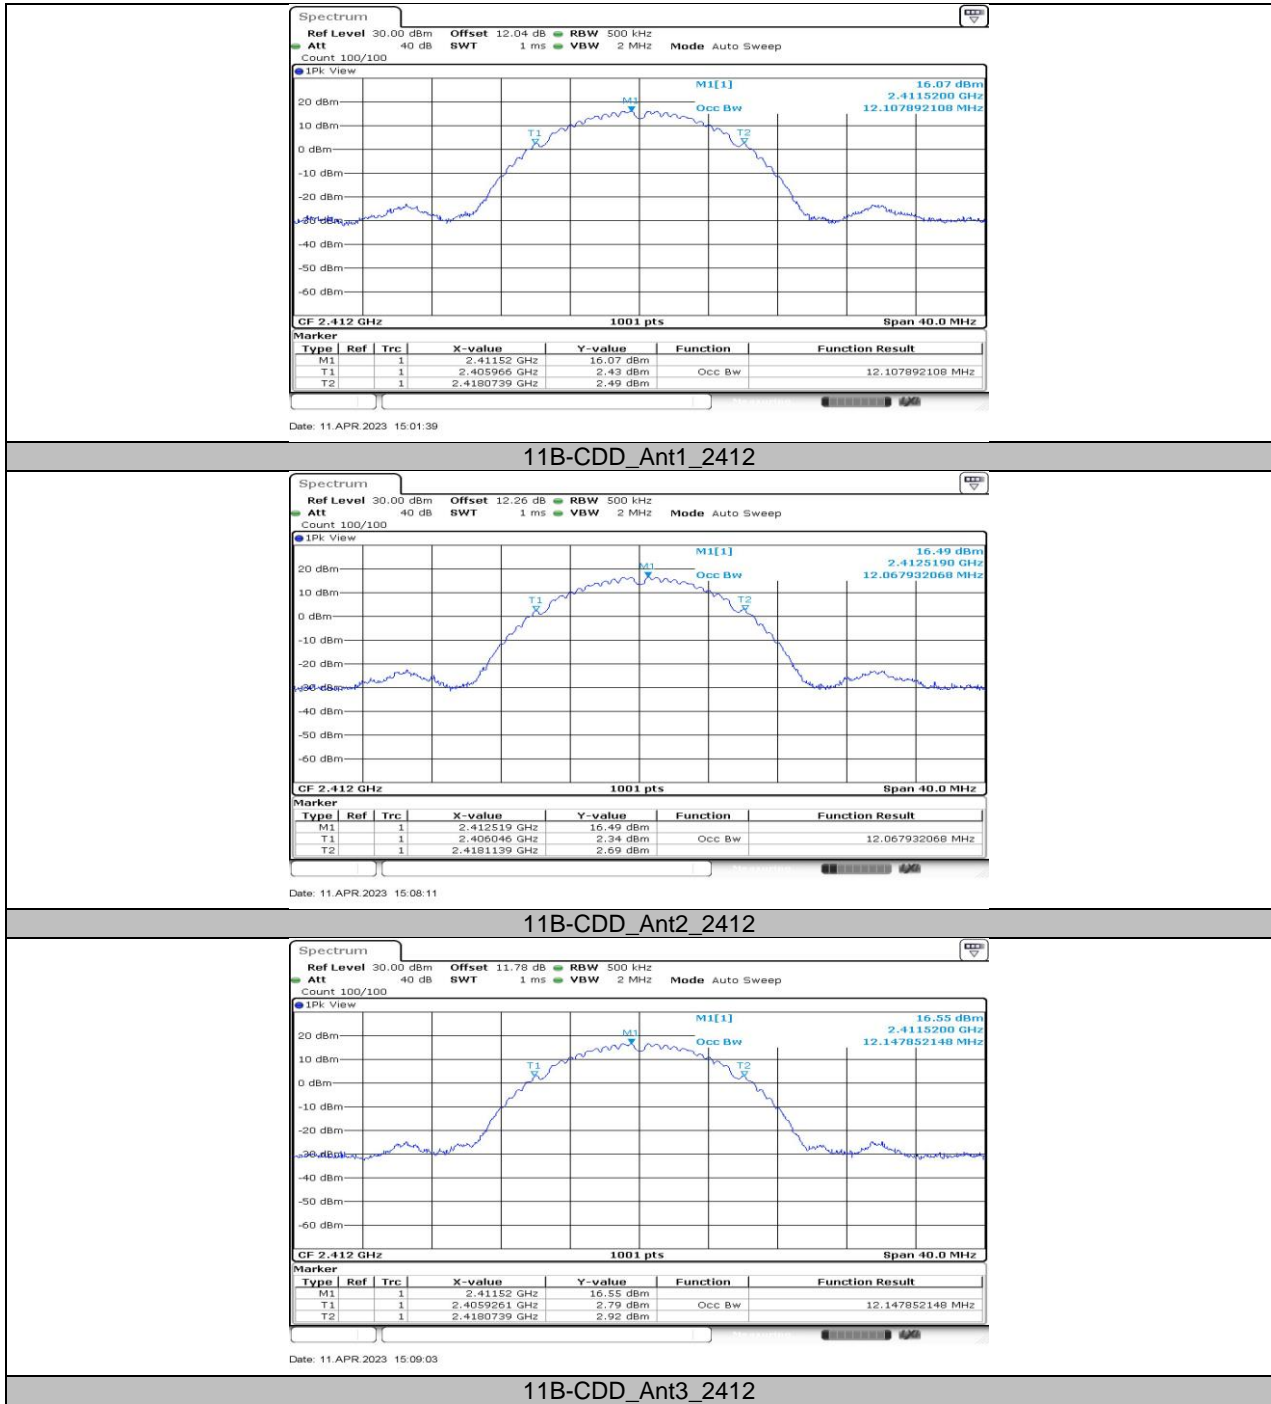

11.2.2. Test Graphs