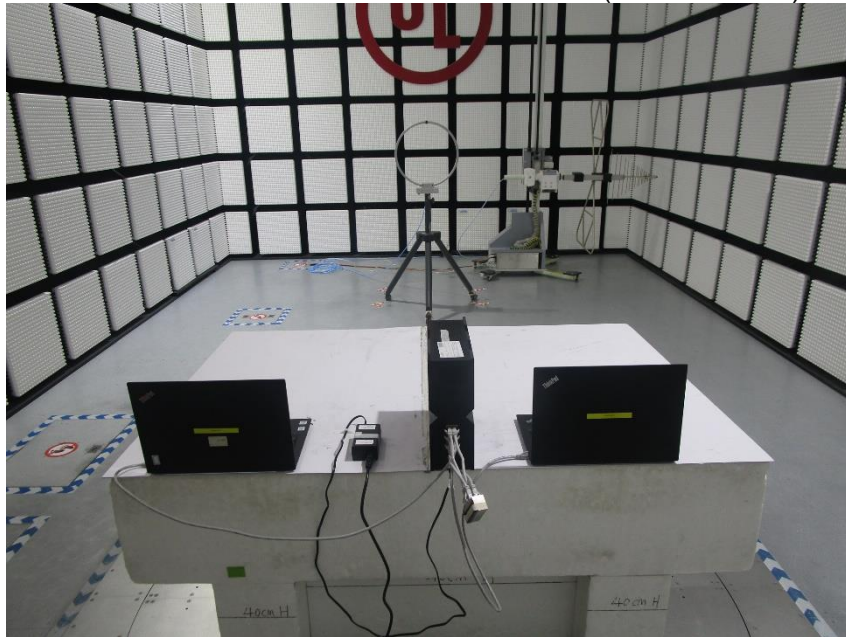

Appendix II

Setup Photographs

**RADIATED RF MEASUREMENT SETUP (ABOVE 1 GHz)
MEASUREMENT POSITION**

MEASUREMENT POSITION (X axis)

RADIATED RF MEASUREMENT SETUP (30MHz~1GHz)

RADIATED RF MEASUREMENT SETUP (Below 30MHz)

POWERLINE CONDUCTED EMISSIONS MEASUREMENT SETUP

RF CONDUCTED SETUP