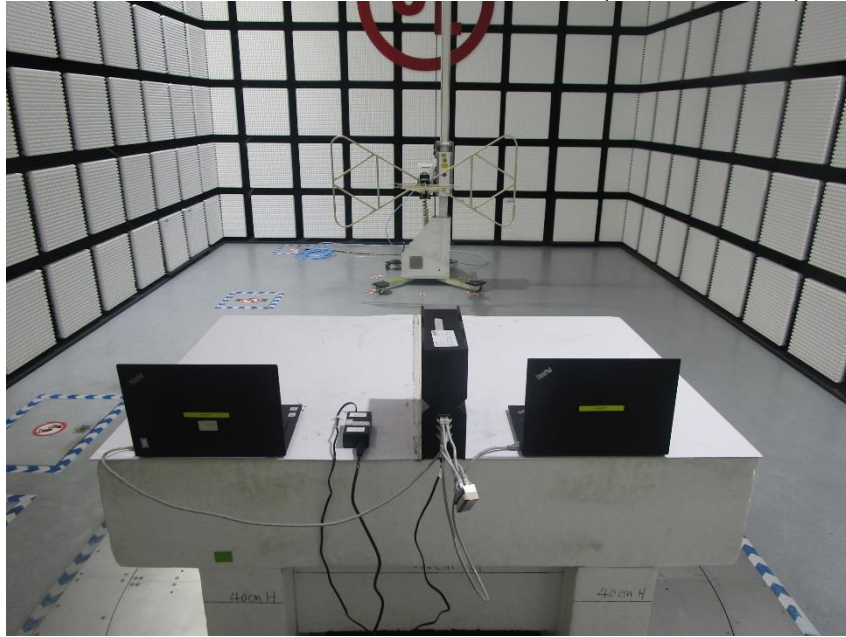

Appendix II

Setup Photographs

**RADIATED RF MEASUREMENT SETUP (ABOVE 1 GHz)
MEASUREMENT POSITION**

MEASUREMENT POSITION (X axis)

RADIATED RF MEASUREMENT SETUP (30MHz~1GHz)

RADIATED RF MEASUREMENT SETUP (Below 30MHz)

POWERLINE CONDUCTED EMISSIONS MEASUREMENT SETUP

RF CONDUCTED SETUP