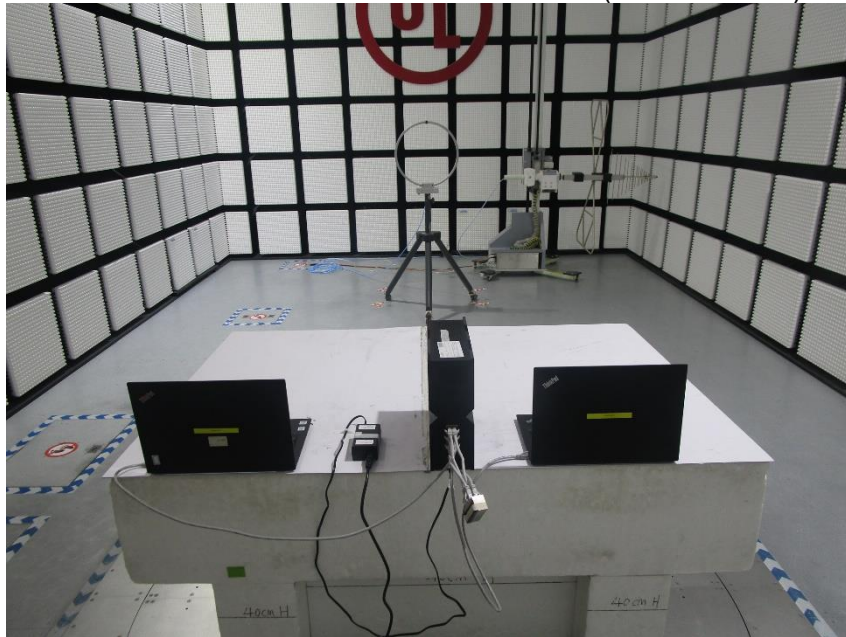

Appendix II

Setup Photographs

**RADIATED RF MEASUREMENT SETUP (ABOVE 1 GHz)
MEASUREMENT POSITION**

MEASUREMENT POSITION (X axis)

RADIATED RF MEASUREMENT SETUP (30MHz~1GHz)

RADIATED RF MEASUREMENT SETUP (Below 30MHz)

POWERLINE CONDUCTED EMISSIONS MEASUREMENT SETUP

RF CONDUCTED SETUP