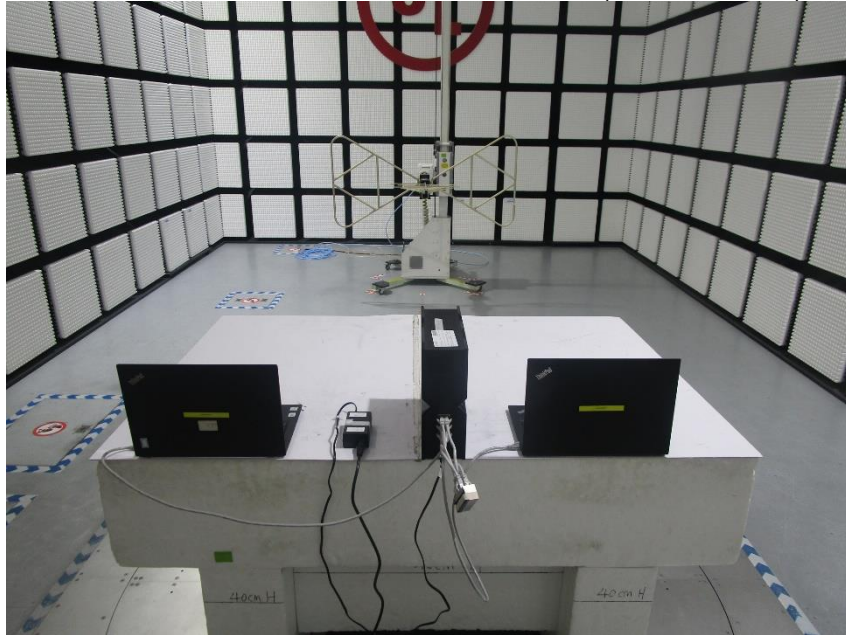

Appendix II

Setup Photographs

**RADIATED RF MEASUREMENT SETUP (ABOVE 1 GHz)
MEASUREMENT POSITION**

MEASUREMENT POSITION (X axis)

RADIATED RF MEASUREMENT SETUP (30MHz~1GHz)

RADIATED RF MEASUREMENT SETUP (Below 30MHz)

POWERLINE CONDUCTED EMISSIONS MEASUREMENT SETUP

RF CONDUCTED SETUP