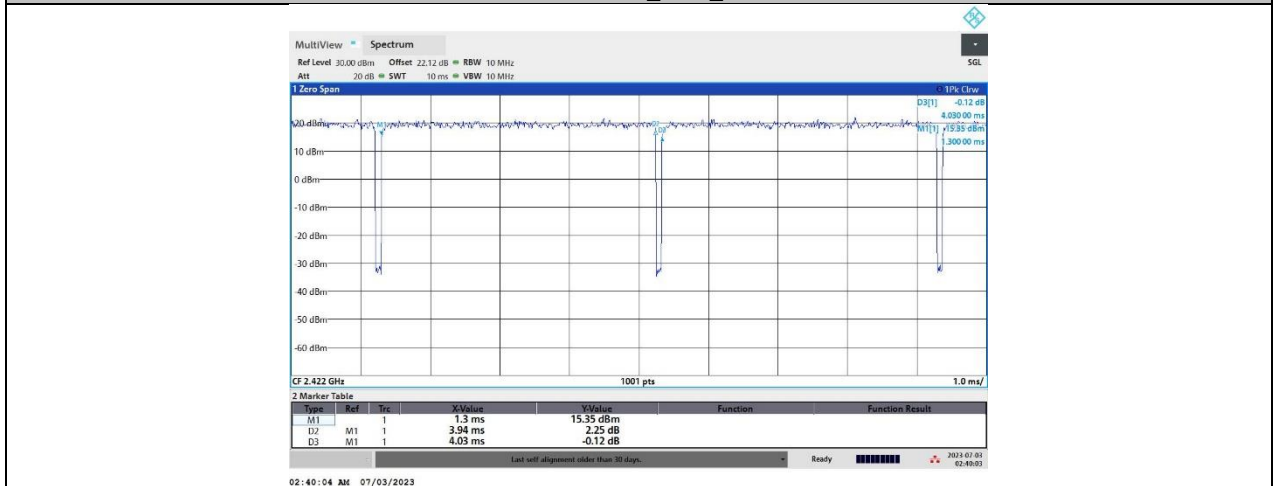

11AX40-CDD_Ant5_2427

11BE20-CDD_Ant5_2437

11BE40-CDD_Ant5_2412

Note: All the mode had been test, but only the worst data was recorded in the report.

END OF REPORT