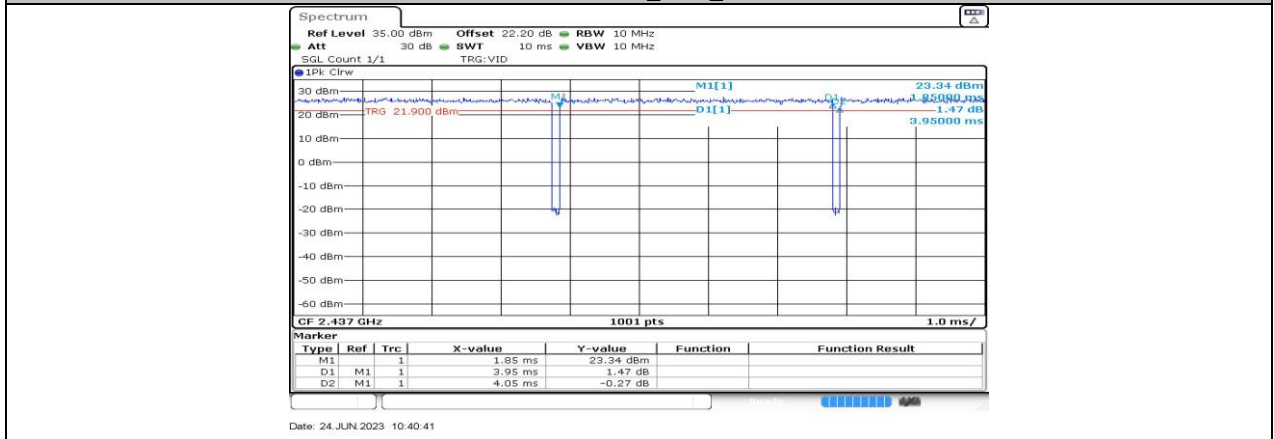

11AX40-CDD_Ant5_2427

11BE20-CDD_Ant5_2437

11BE40-CDD_Ant5_2412

Note: All the mode had been test, but only the worst data was recorded in the report.

END OF REPORT