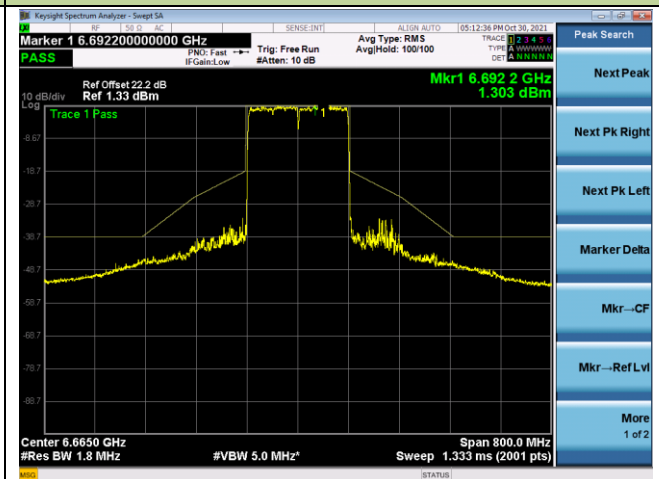

802.11ax-HE160 - Ant 0

Channel 47 (6185MHz)

Channel 79 (6345MHz)

Channel 111 (6505MHz)

Channel 143 (6665MHz)

Channel 175 (6825MHz)

Channel 175 (6985MHz)

802.11ax-HE20 - Ant 1