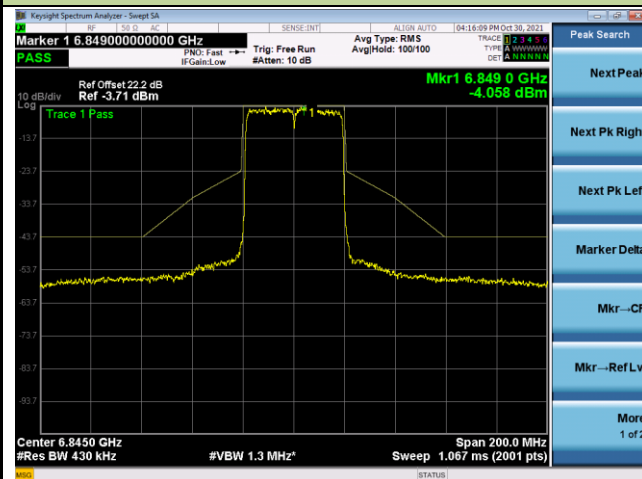

Channel 179 (6845MHz)