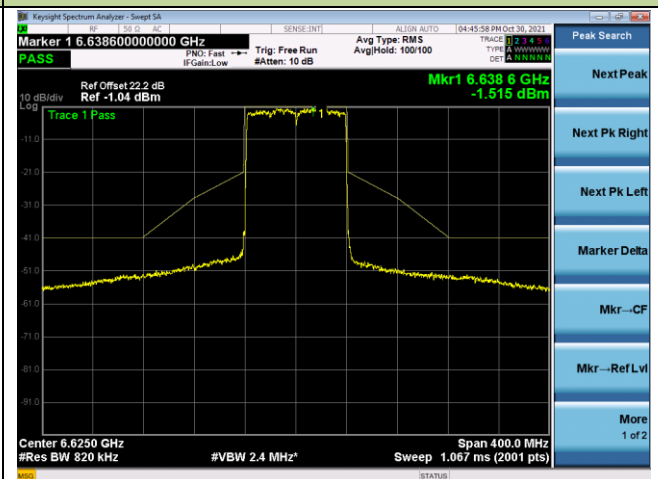

802.11ax-HE80 - Ant 0

Channel 39 (6145MHz)

Channel 55 (6225MHz)

Channel 87 (6385MHz)

Channel 103 (6465MHz)

Channel 119 (6545MHz)

Channel 135 (6625MHz)

802.11ax-HE80 - Ant 0