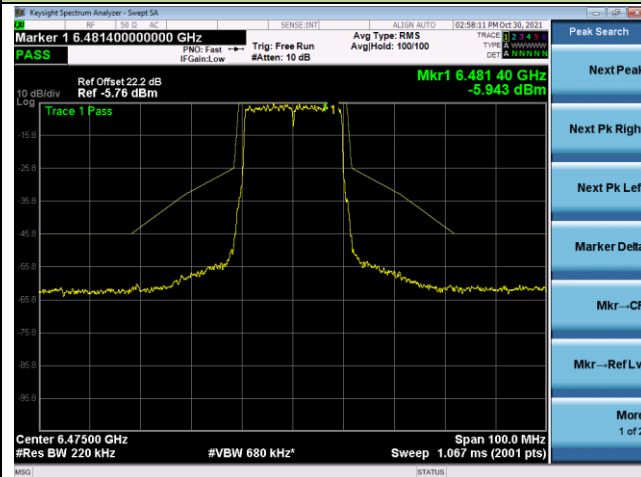

802.11ax-HE20 - Ant 0

Channel 33 (6115MHz)

Channel 61 (6255MHz)

Channel 93 (6415MHz)

Channel 97 (6435MHz)

802.11ax-HE20 - Ant 0

Channel 105 (6475MHz)

Channel 113 (6515MHz)

Channel 117 (6535MHz)

Channel 153 (6715MHz)

Channel 181 (6855MHz)

Channel 185 (6875MHz)

802.11ax-HE20 - Ant 0

Channel 189 (6895MHz)

Channel 213 (7015MHz)

Channel 229 (7095MHz)