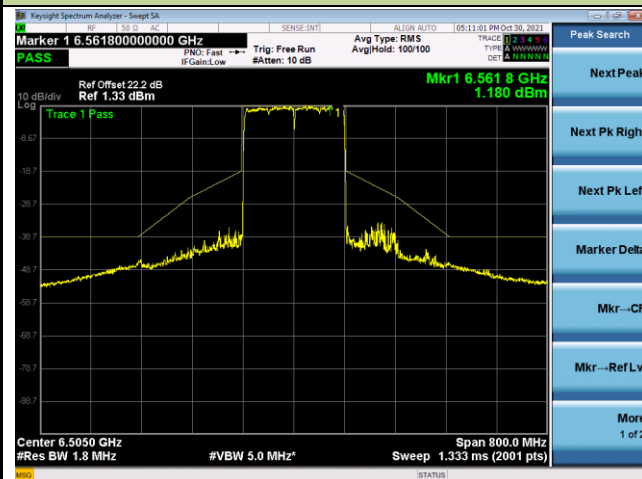

802.11ax-HE160 - Ant 0

Channel 47 (6185MHz)

Channel 79 (6345MHz)

Channel 111 (6505MHz)

Channel 143 (6665MHz)

Channel 175 (6825MHz)

Channel 175 (6985MHz)

802.11ax-HE20 - Ant 1