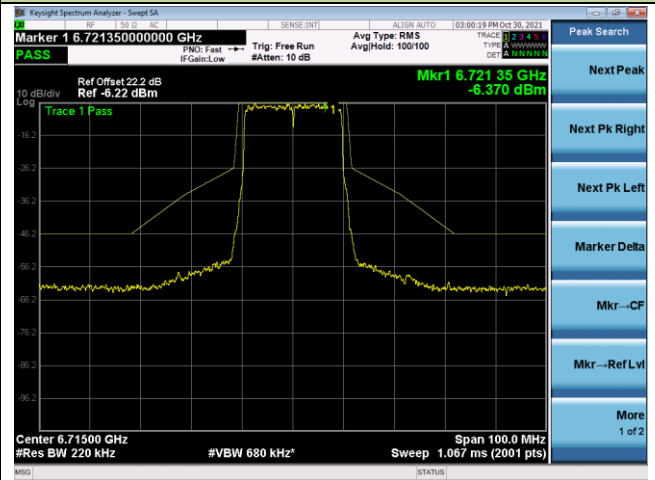

Channel 33 (6115MHz)

Channel 61 (6255MHz)

Channel 93 (6415MHz)

Channel 97 (6435MHz)

Channel 105 (6475MHz)

Channel 113 (6515MHz)

802.11ax-HE20 - Ant 1

Channel 117 (6535MHz)

Channel 153 (6715MHz)

Channel 181 (6855MHz)

Channel 185 (6875MHz)

Channel 189 (6895MHz)

Channel 213 (7015MHz)

802.11ax-HE20 - Ant 1

Channel 229 (7095MHz)