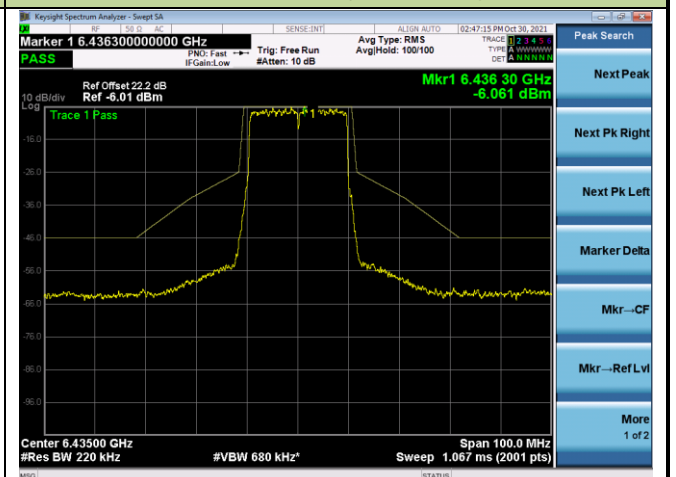

802.11ax-HE20 - Ant 0

Channel 33 (6115MHz)

Channel 61 (6255MHz)

Channel 93 (6415MHz)

Channel 97 (6435MHz)

802.11ax-HE20 - Ant 0

Channel 105 (6475MHz)

Channel 113 (6515MHz)

Channel 117 (6535MHz)

Channel 153 (6715MHz)

Channel 181 (6855MHz)

Channel 185 (6875MHz)

802.11ax-HE20 - Ant 0

Channel 189 (6895MHz)

Channel 213 (7015MHz)

Channel 229 (7095MHz)