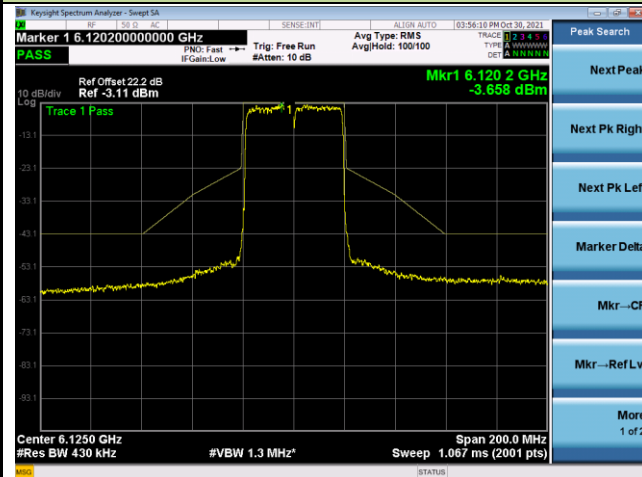

802.11ax-HE40 - Ant 0

Channel 35 (6125MHz)