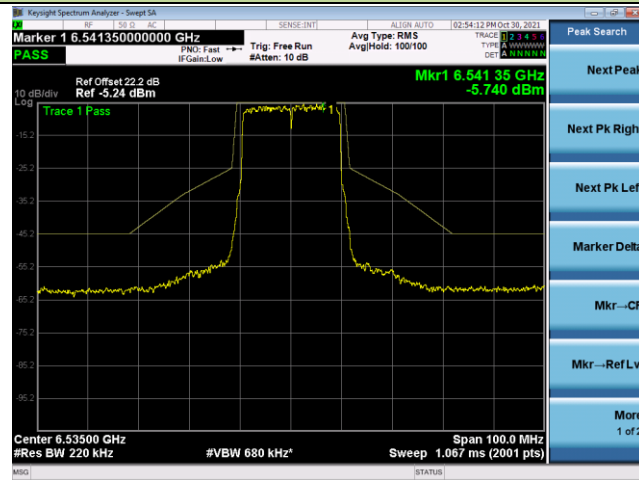

Channel 33 (6115MHz)

Channel 61 (6255MHz)

Channel 93 (6415MHz)

Channel 97 (6435MHz)

Channel 105 (6475MHz)

Channel 113 (6515MHz)

802.11ax-HE20 - Ant 1

Channel 117 (6535MHz)

Channel 153 (6715MHz)

Channel 181 (6855MHz)

Channel 185 (6875MHz)

Channel 189 (6895MHz)

Channel 213 (7015MHz)

802.11ax-HE20 - Ant 1

Channel 229 (7095MHz)