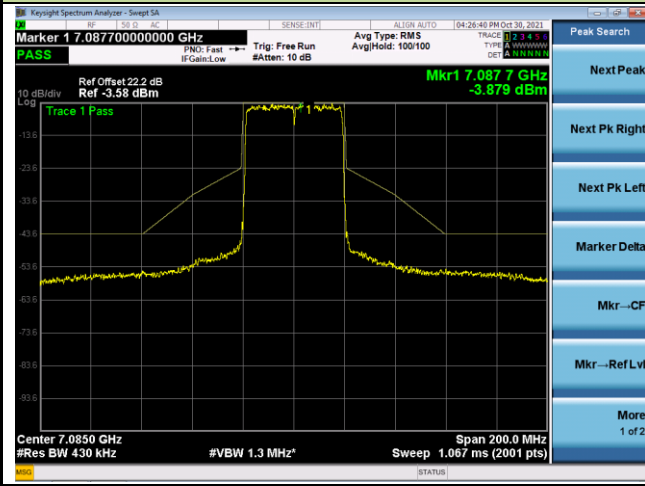

Channel 123 (6565MHz)

Channel 147 (6685MHz)

Channel 179 (6845MHz)

Channel 187 (6885MHz)

Channel 195 (6925MHz)

Channel 211 (7005MHz)

802.11ax-HE40 - Ant 0

Channel 227 (7085MHz)