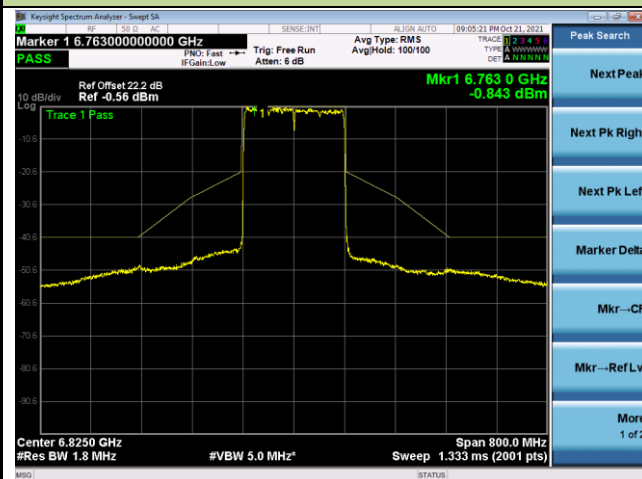

802.11ax-HE160 - Ant 1

Channel 47 (6185MHz)

Channel 79 (6345MHz)

Channel 111 (6505MHz)

Channel 143 (6665MHz)

Channel 175 (6825MHz)

Channel 207 (6985MHz)

Test Site	WZ-TR3	Test Engineer	Dandy Li
Test Date	2021/10/30	Test Mode	Nss=2

802.11ax-HE20 - Ant 0

Channel 33 (6115MHz)

Channel 61 (6255MHz)

Channel 93 (6415MHz)

Channel 97 (6435MHz)

802.11ax-HE20 - Ant 0

Channel 105 (6475MHz)

Channel 113 (6515MHz)