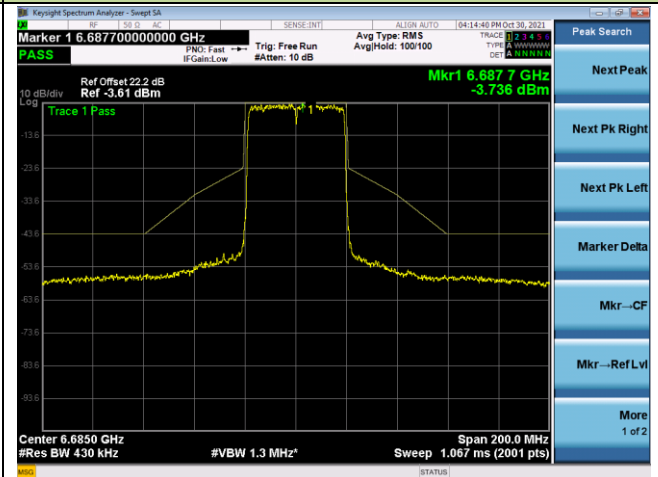

Channel 147 (6685MHz)