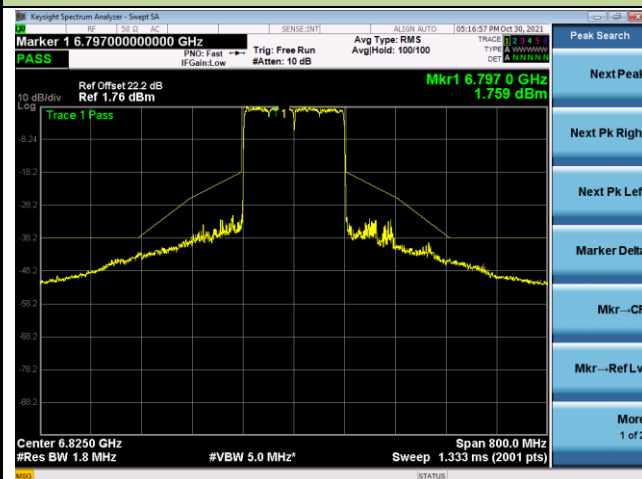

802.11ax-HE160 - Ant 0

Channel 47 (6185MHz)

Channel 79 (6345MHz)

Channel 111 (6505MHz)

Channel 143 (6665MHz)

Channel 175 (6825MHz)

Channel 175 (6985MHz)

802.11ax-HE20 - Ant 1

Channel 33 (6115MHz)

Channel 61 (6255MHz)

Channel 93 (6415MHz)

Channel 97 (6435MHz)

Channel 105 (6475MHz)

Channel 113 (6515MHz)

802.11ax-HE20 - Ant 1

Channel 117 (6535MHz)