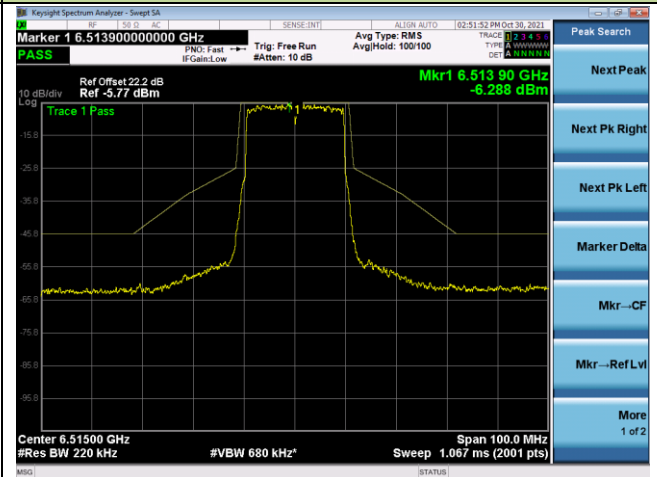

802.11ax-HE20 - Ant 0

Channel 33 (6115MHz)

Channel 61 (6255MHz)

Channel 93 (6415MHz)

Channel 97 (6435MHz)

802.11ax-HE20 - Ant 0

Channel 105 (6475MHz)

Channel 113 (6515MHz)

Channel 117 (6535MHz)

Channel 153 (6715MHz)

Channel 181 (6855MHz)

Channel 185 (6875MHz)

802.11ax-HE20 - Ant 0

Channel 189 (6895MHz)

Channel 213 (7015MHz)

Channel 229 (7095MHz)