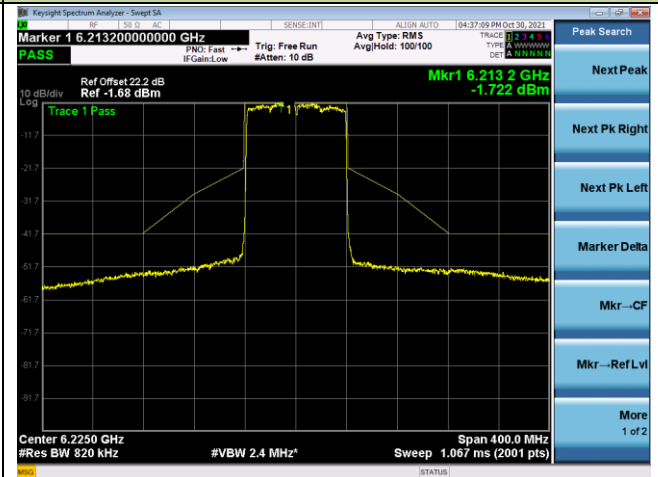

Channel 55 (6225MHz)