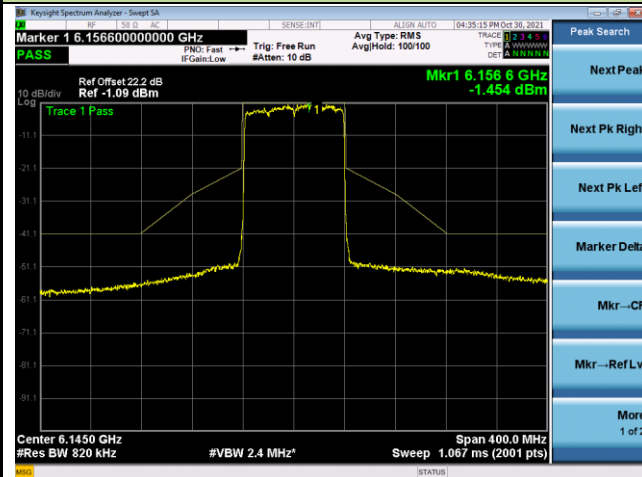

802.11ax-HE80 - Ant 0

Channel 39 (6145MHz)