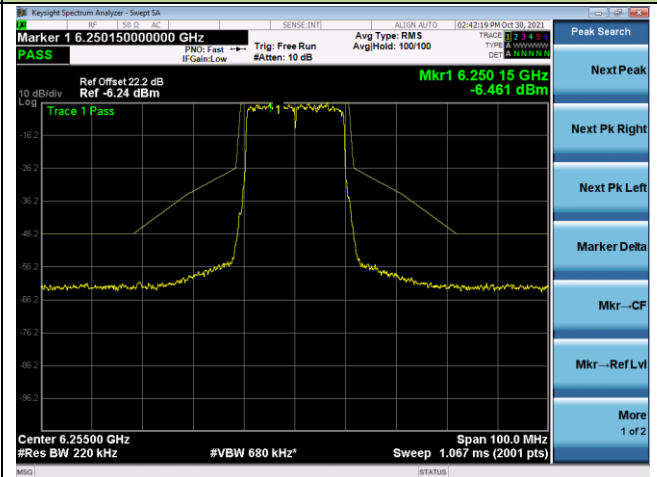

Channel 61 (6255MHz)