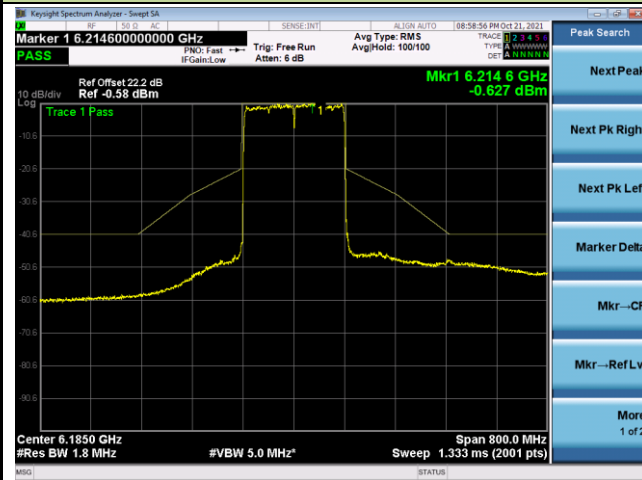

802.11ax-HE160 - Ant 1

Channel 47 (6185MHz)

Channel 79 (6345MHz)

Channel 111 (6505MHz)

Channel 143 (6665MHz)

Channel 175 (6825MHz)

Channel 207 (6985MHz)

Test Site	WZ-TR3	Test Engineer	Dandy Li
Test Date	2021/10/30	Test Mode	Nss=2

802.11ax-HE20 - Ant 0

Channel 33 (6115MHz)

Channel 61 (6255MHz)

Channel 93 (6415MHz)

Channel 97 (6435MHz)

802.11ax-HE20 - Ant 0

Channel 105 (6475MHz)

Channel 113 (6515MHz)