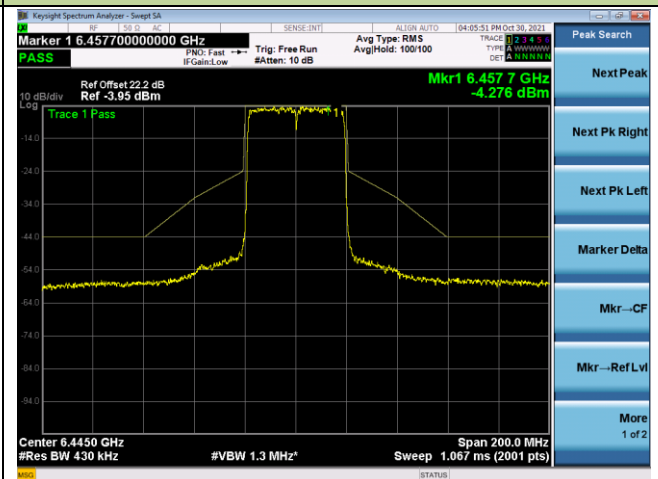

802.11ax-HE40 - Ant 0

Channel 35 (6125MHz)

Channel 59 (6245MHz)

Channel 91 (6405MHz)

Channel 99 (6445MHz)

Channel 107 (6485MHz)

Channel 115 (6525MHz)

802.11ax-HE40 - Ant 0

Channel 123 (6565MHz)

Channel 147 (6685MHz)

Channel 179 (6845MHz)

Channel 187 (6885MHz)

Channel 195 (6925MHz)

Channel 211 (7005MHz)

802.11ax-HE40 - Ant 0

Channel 227 (7085MHz)