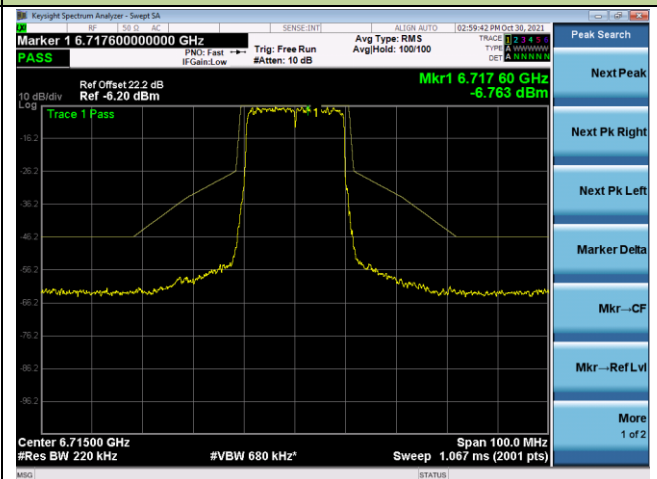

802.11ax-HE20 - Ant 0

Channel 33 (6115MHz)

Channel 61 (6255MHz)

Channel 93 (6415MHz)

Channel 97 (6435MHz)

802.11ax-HE20 - Ant 0

Channel 105 (6475MHz)

Channel 113 (6515MHz)

Channel 117 (6535MHz)

Channel 153 (6715MHz)

Channel 181 (6855MHz)

Channel 185 (6875MHz)

802.11ax-HE20 - Ant 0

Channel 189 (6895MHz)

Channel 213 (7015MHz)

Channel 229 (7095MHz)