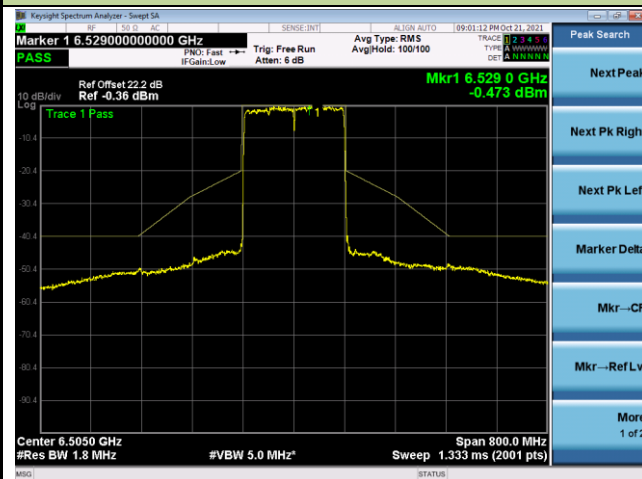

802.11ax-HE160 - Ant 1

Channel 47 (6185MHz)

Channel 79 (6345MHz)

Channel 111 (6505MHz)

Channel 143 (6665MHz)

Channel 175 (6825MHz)

Channel 207 (6985MHz)

Test Site	WZ-TR3	Test Engineer	Dandy Li
Test Date	2021/10/30	Test Mode	Nss=2

802.11ax-HE20 - Ant 0

Channel 33 (6115MHz)

Channel 61 (6255MHz)

Channel 93 (6415MHz)

Channel 97 (6435MHz)

802.11ax-HE20 - Ant 0

Channel 105 (6475MHz)

Channel 113 (6515MHz)