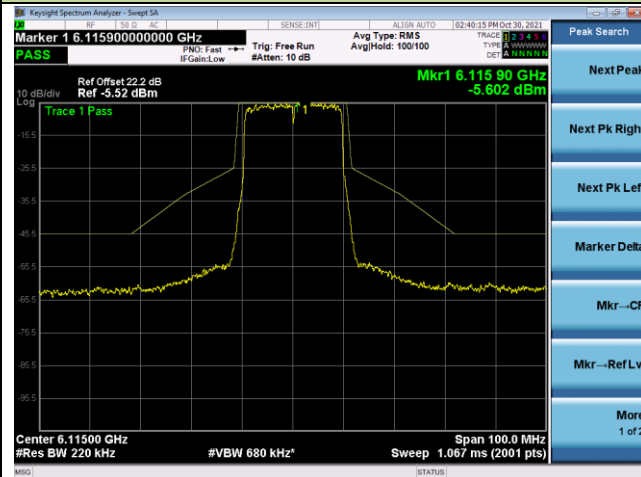

802.11ax-HE20 - Ant 1

Channel 33 (6115MHz)