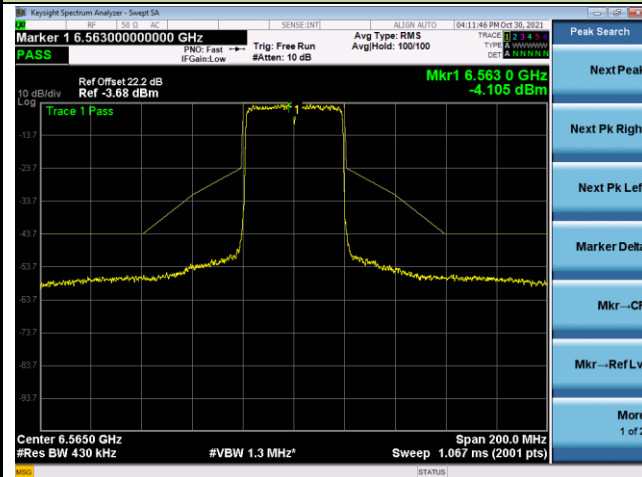

802.11ax-HE40 - Ant 0

Channel 123 (6565MHz)