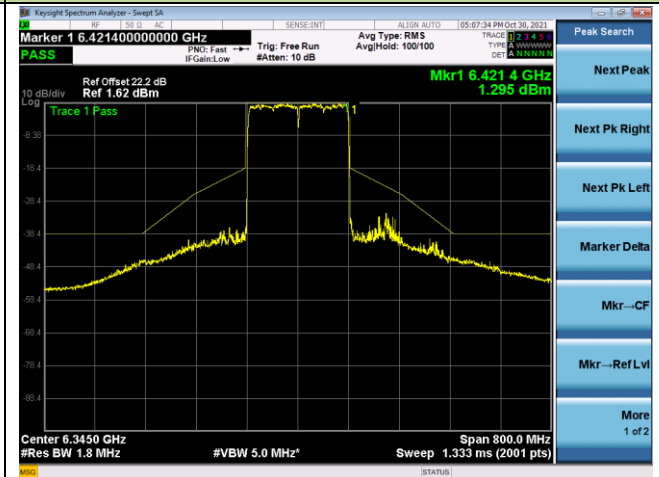

Channel 79 (6345MHz)