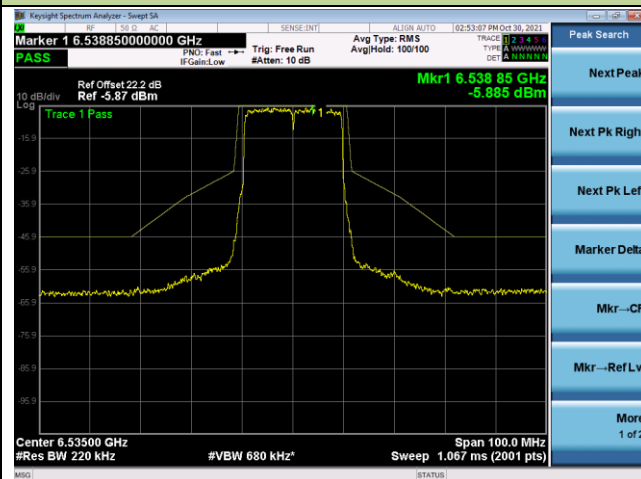

802.11ax-HE20 - Ant 0

Channel 33 (6115MHz)

Channel 61 (6255MHz)

Channel 93 (6415MHz)

Channel 97 (6435MHz)

802.11ax-HE20 - Ant 0

Channel 105 (6475MHz)

Channel 113 (6515MHz)

Channel 117 (6535MHz)

Channel 153 (6715MHz)

Channel 181 (6855MHz)

Channel 185 (6875MHz)

802.11ax-HE20 - Ant 0

Channel 189 (6895MHz)

Channel 213 (7015MHz)

Channel 229 (7095MHz)