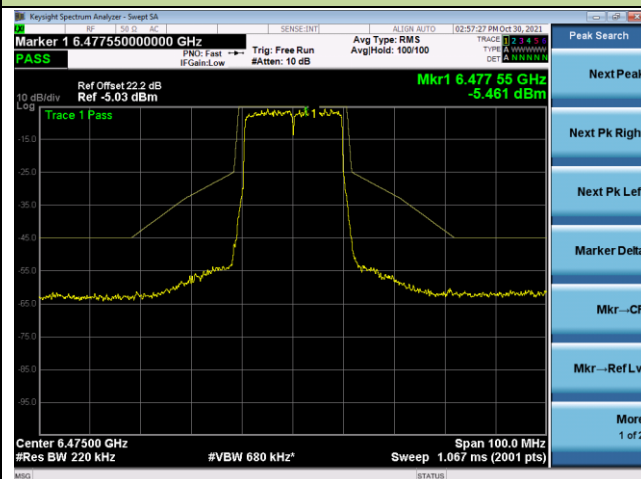

Channel 33 (6115MHz)

Channel 61 (6255MHz)

Channel 93 (6415MHz)

Channel 97 (6435MHz)

Channel 105 (6475MHz)

Channel 113 (6515MHz)

802.11ax-HE20 - Ant 1

Channel 117 (6535MHz)

Channel 153 (6715MHz)

Channel 181 (6855MHz)

Channel 185 (6875MHz)

Channel 189 (6895MHz)

Channel 213 (7015MHz)

802.11ax-HE20 - Ant 1

Channel 229 (7095MHz)