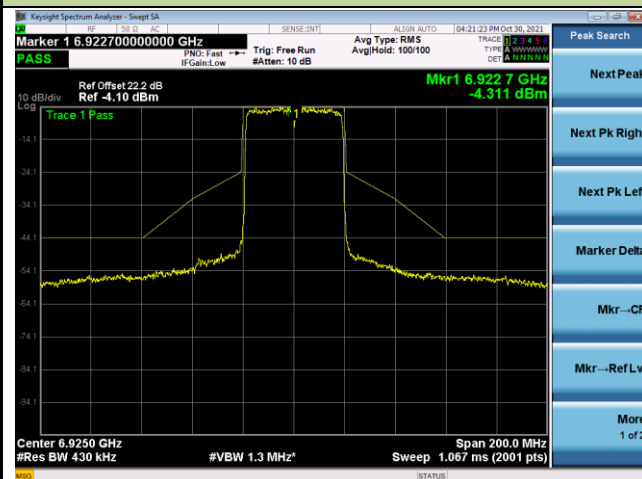

Channel 123 (6565MHz)

Channel 147 (6685MHz)

Channel 179 (6845MHz)

Channel 187 (6885MHz)

Channel 195 (6925MHz)

Channel 211 (7005MHz)

802.11ax-HE40 - Ant 0

Channel 227 (7085MHz)