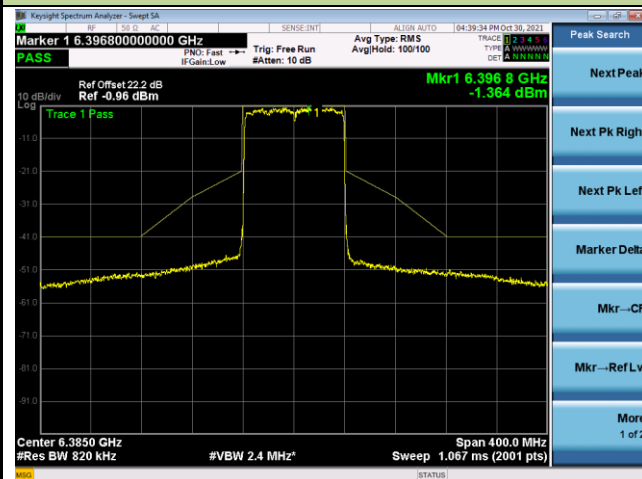

802.11ax-HE80 - Ant 0

Channel 39 (6145MHz)

Channel 55 (6225MHz)

Channel 87 (6385MHz)

Channel 103 (6465MHz)

Channel 119 (6545MHz)

Channel 135 (6625MHz)

802.11ax-HE80 - Ant 0