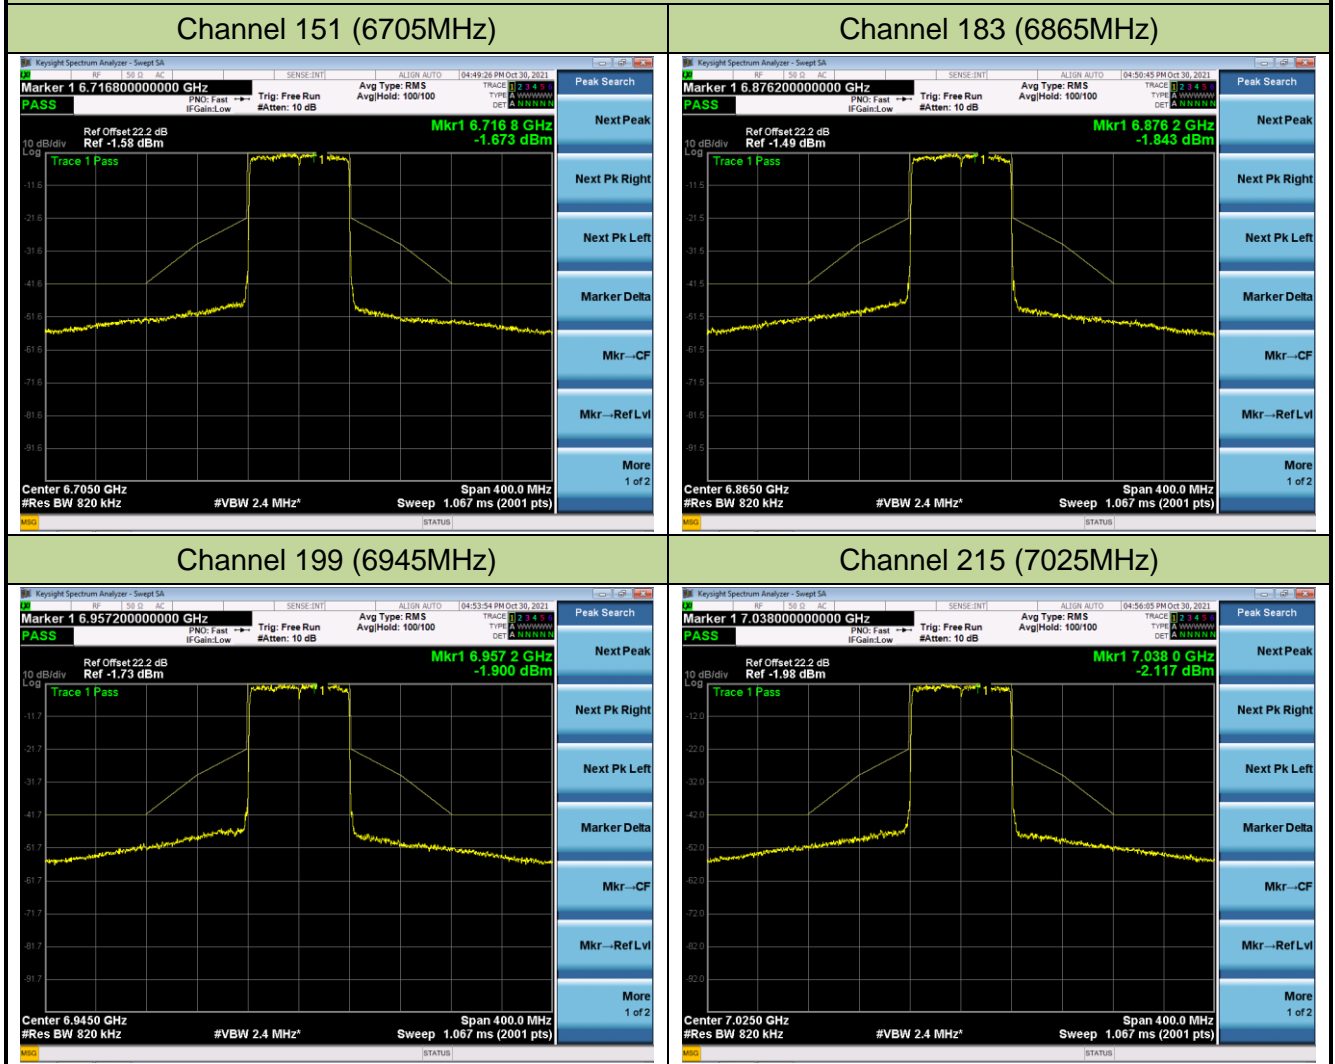

Channel 123 (6565MHz)

Channel 147 (6685MHz)

Channel 179 (6845MHz)

Channel 187 (6885MHz)

Channel 195 (6925MHz)

Channel 211 (7005MHz)

802.11ax-HE40 - Ant 0

Channel 227 (7085MHz)

802.11ax-HE80 - Ant 0

Channel 39 (6145MHz)

Channel 55 (6225MHz)

Channel 87 (6385MHz)

Channel 103 (6465MHz)

Channel 119 (6545MHz)

Channel 135 (6625MHz)

802.11ax-HE80 - Ant 0

802.11ax-HE160 - Ant 0

Channel 47 (6185MHz)

Channel 79 (6345MHz)

Channel 111 (6505MHz)

Channel 143 (6665MHz)

Channel 175 (6825MHz)

Channel 175 (6985MHz)

802.11ax-HE20 - Ant 1