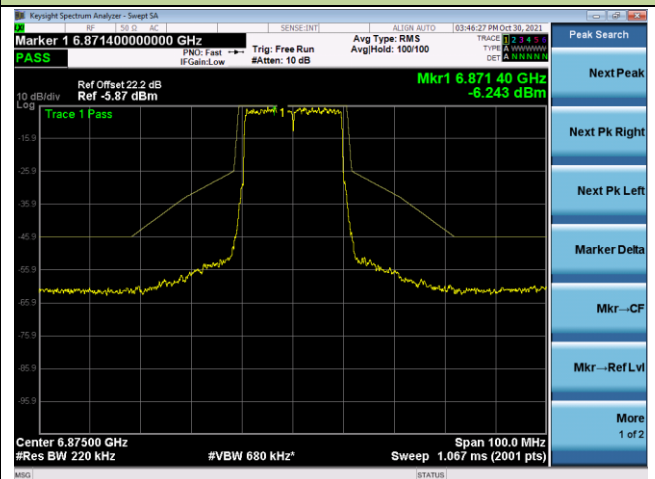

Channel 33 (6115MHz)

Channel 61 (6255MHz)

Channel 93 (6415MHz)

Channel 97 (6435MHz)

Channel 105 (6475MHz)

Channel 113 (6515MHz)

802.11ax-HE20 - Ant 1

Channel 117 (6535MHz)

Channel 153 (6715MHz)

Channel 181 (6855MHz)

Channel 185 (6875MHz)

Channel 189 (6895MHz)

Channel 213 (7015MHz)

802.11ax-HE20 - Ant 1

Channel 229 (7095MHz)