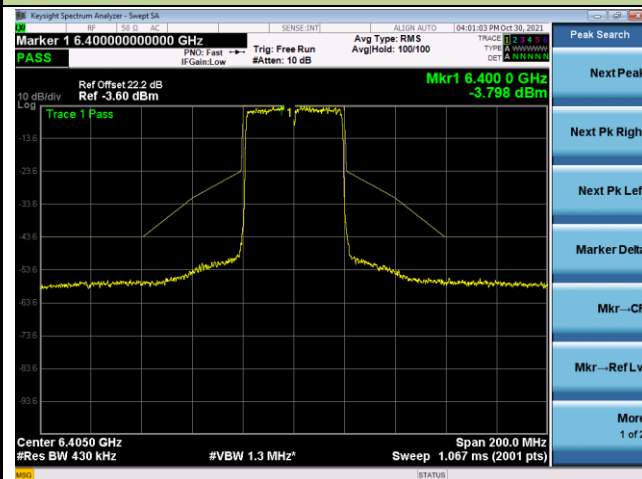

802.11ax-HE40 - Ant 0

Channel 35 (6125MHz)

Channel 59 (6245MHz)

Channel 91 (6405MHz)

Channel 99 (6445MHz)

Channel 107 (6485MHz)

Channel 115 (6525MHz)

802.11ax-HE40 - Ant 0