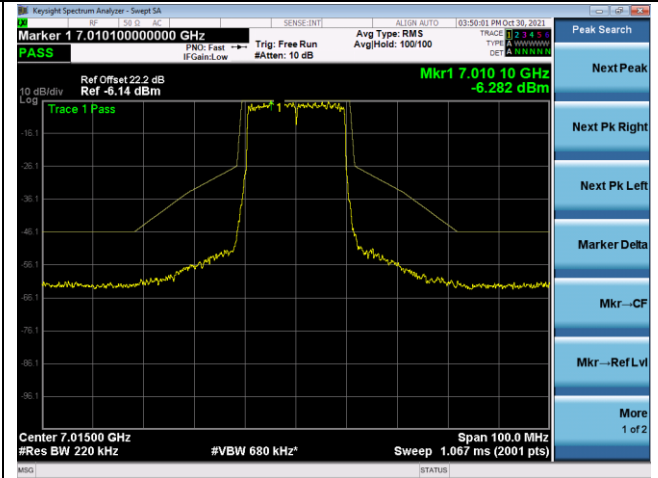

Channel 117 (6535MHz)

Channel 153 (6715MHz)

Channel 181 (6855MHz)

Channel 185 (6875MHz)

802.11ax-HE20 - Ant 0

Channel 189 (6895MHz)

Channel 213 (7015MHz)

Channel 229 (7095MHz)