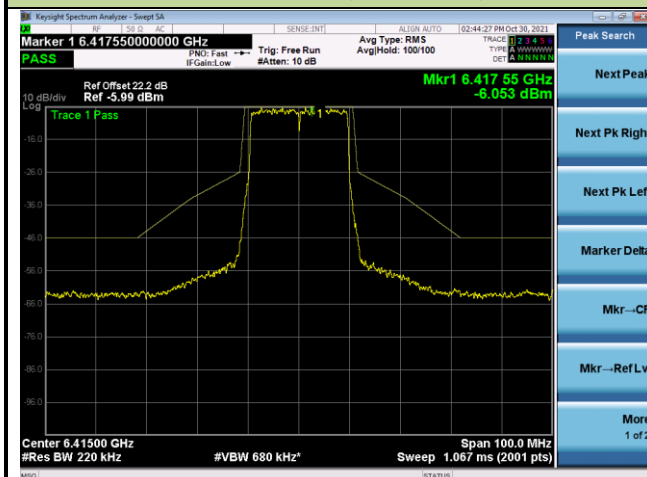

802.11ax-HE20 - Ant 0

Channel 33 (6115MHz)

Channel 61 (6255MHz)

Channel 93 (6415MHz)

Channel 97 (6435MHz)

802.11ax-HE20 - Ant 0

Channel 105 (6475MHz)

Channel 113 (6515MHz)

Channel 117 (6535MHz)

Channel 153 (6715MHz)

Channel 181 (6855MHz)

Channel 185 (6875MHz)

802.11ax-HE20 - Ant 0

Channel 189 (6895MHz)

Channel 213 (7015MHz)

Channel 229 (7095MHz)