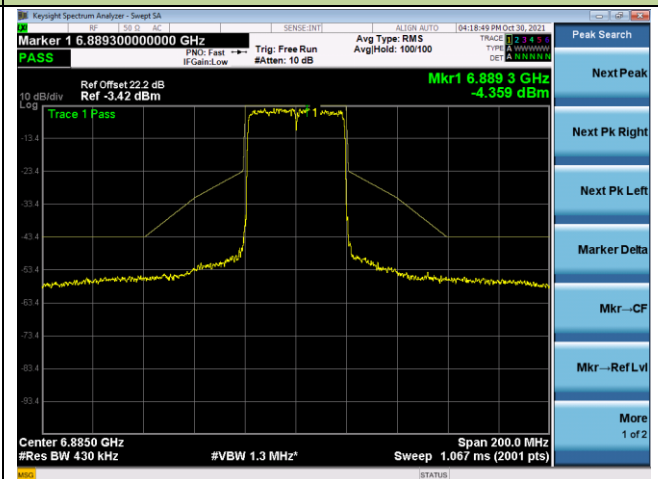

Channel 123 (6565MHz)

Channel 147 (6685MHz)

Channel 179 (6845MHz)

Channel 187 (6885MHz)

Channel 195 (6925MHz)

Channel 211 (7005MHz)

802.11ax-HE40 - Ant 0

Channel 227 (7085MHz)