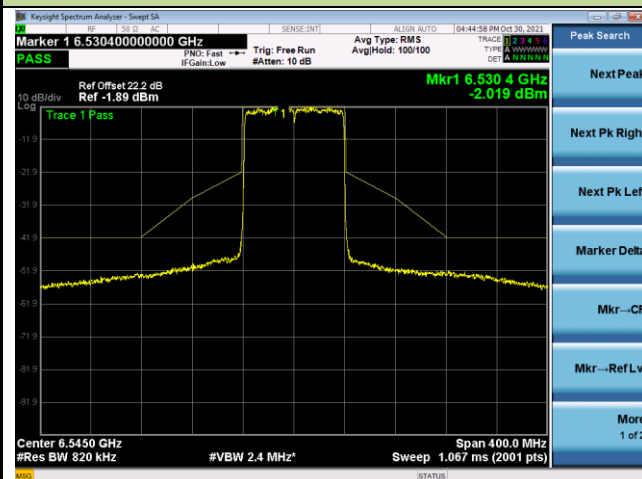

802.11ax-HE80 - Ant 0

Channel 39 (6145MHz)

Channel 55 (6225MHz)

Channel 87 (6385MHz)

Channel 103 (6465MHz)

Channel 119 (6545MHz)

Channel 135 (6625MHz)

802.11ax-HE80 - Ant 0