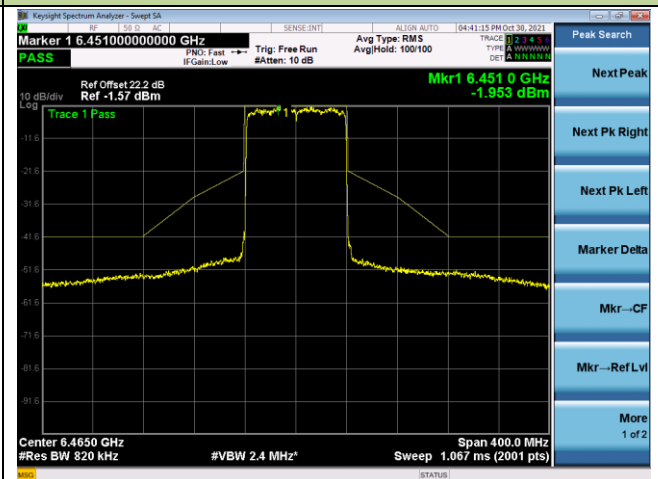

802.11ax-HE80 - Ant 0

Channel 39 (6145MHz)

Channel 55 (6225MHz)

Channel 87 (6385MHz)

Channel 103 (6465MHz)

Channel 119 (6545MHz)

Channel 135 (6625MHz)

802.11ax-HE80 - Ant 0