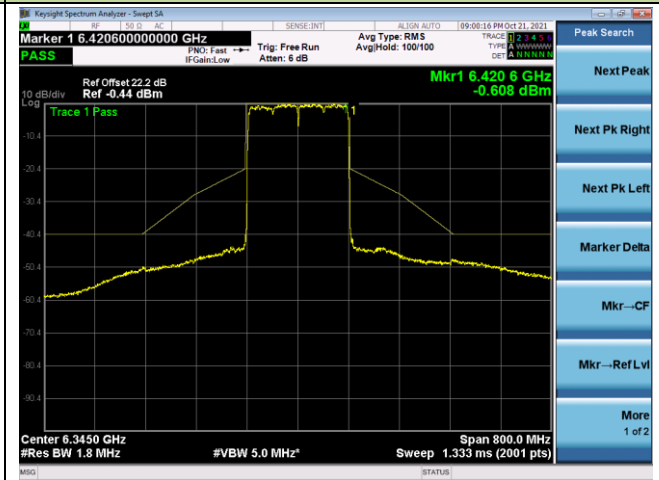

802.11ax-HE160 - Ant 1

Channel 47 (6185MHz)

Channel 79 (6345MHz)

Channel 111 (6505MHz)

Channel 143 (6665MHz)

Channel 175 (6825MHz)

Channel 207 (6985MHz)

Test Site	WZ-TR3	Test Engineer	Dandy Li
Test Date	2021/10/30	Test Mode	Nss=2

802.11ax-HE20 - Ant 0

Channel 33 (6115MHz)

Channel 61 (6255MHz)

Channel 93 (6415MHz)

Channel 97 (6435MHz)

802.11ax-HE20 - Ant 0

Channel 105 (6475MHz)

Channel 113 (6515MHz)