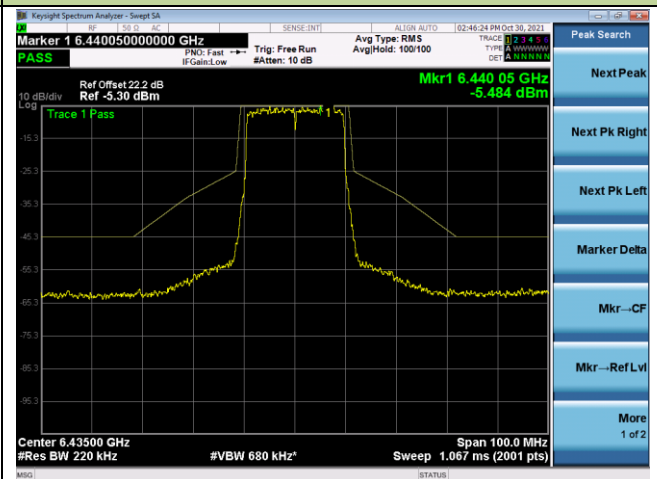

Channel 33 (6115MHz)

Channel 61 (6255MHz)

Channel 93 (6415MHz)

Channel 97 (6435MHz)

Channel 105 (6475MHz)

Channel 113 (6515MHz)

802.11ax-HE20 - Ant 1

Channel 117 (6535MHz)

Channel 153 (6715MHz)

Channel 181 (6855MHz)

Channel 185 (6875MHz)

Channel 189 (6895MHz)

Channel 213 (7015MHz)

802.11ax-HE20 - Ant 1

Channel 229 (7095MHz)