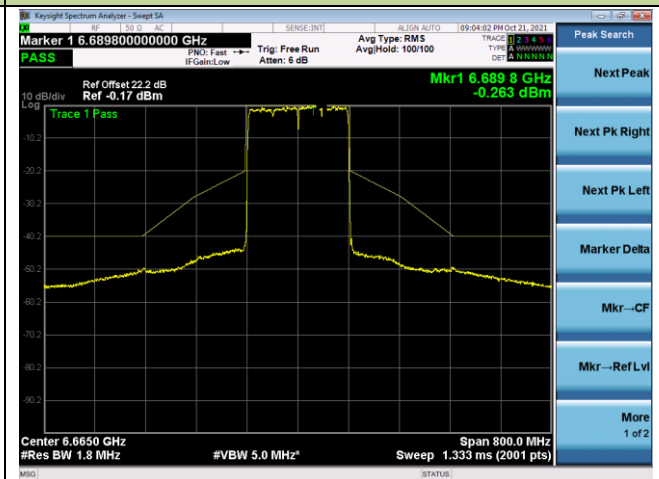

802.11ax-HE160 - Ant 1

Channel 47 (6185MHz)

Channel 79 (6345MHz)

Channel 111 (6505MHz)

Channel 143 (6665MHz)

Channel 175 (6825MHz)

Channel 207 (6985MHz)

Test Site	WZ-TR3	Test Engineer	Dandy Li
Test Date	2021/10/30	Test Mode	Nss=2

802.11ax-HE20 - Ant 0

Channel 33 (6115MHz)

Channel 61 (6255MHz)

Channel 93 (6415MHz)

Channel 97 (6435MHz)

802.11ax-HE20 - Ant 0

Channel 105 (6475MHz)

Channel 113 (6515MHz)