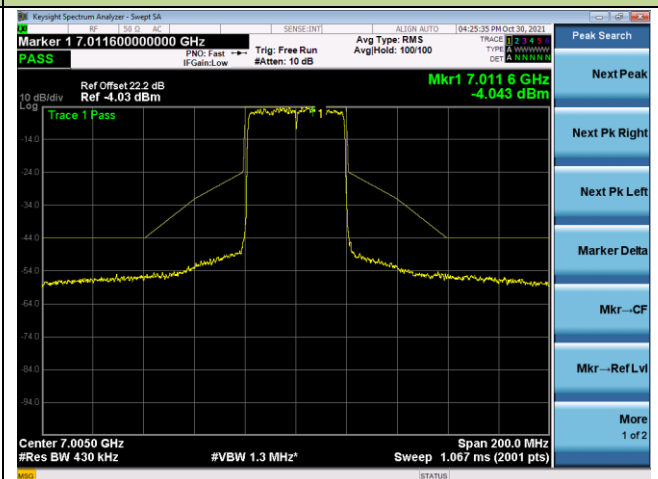

Channel 123 (6565MHz)

Channel 147 (6685MHz)

Channel 179 (6845MHz)

Channel 187 (6885MHz)

Channel 195 (6925MHz)

Channel 211 (7005MHz)

802.11ax-HE40 - Ant 0

Channel 227 (7085MHz)