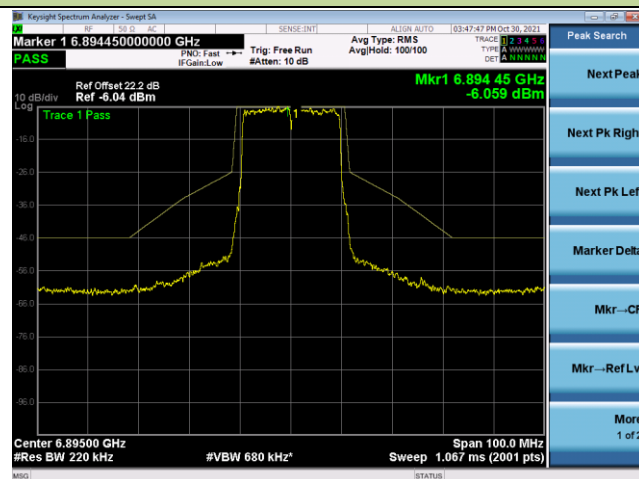

Channel 153 (6715MHz)

Channel 181 (6855MHz)

Channel 185 (6875MHz)

Channel 189 (6895MHz)

Channel 213 (7015MHz)

802.11ax-HE20 - Ant 1

Channel 229 (7095MHz)