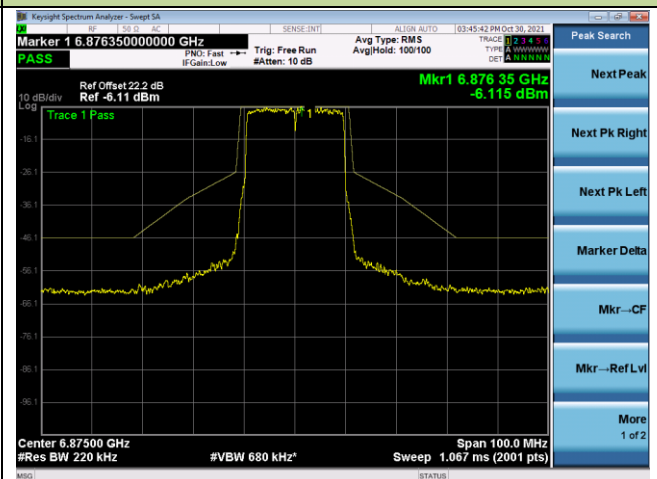

Channel 117 (6535MHz)

Channel 153 (6715MHz)

Channel 181 (6855MHz)

Channel 185 (6875MHz)

802.11ax-HE20 - Ant 0

Channel 189 (6895MHz)

Channel 213 (7015MHz)

Channel 229 (7095MHz)