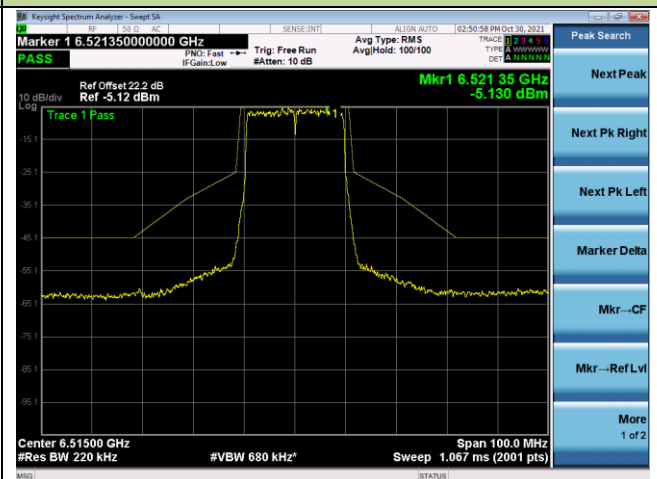

Channel 33 (6115MHz)

Channel 61 (6255MHz)

Channel 93 (6415MHz)

Channel 97 (6435MHz)

Channel 105 (6475MHz)

Channel 113 (6515MHz)

802.11ax-HE20 - Ant 1

Channel 117 (6535MHz)

Channel 153 (6715MHz)

Channel 181 (6855MHz)

Channel 185 (6875MHz)

Channel 189 (6895MHz)

Channel 213 (7015MHz)

802.11ax-HE20 - Ant 1

Channel 229 (7095MHz)