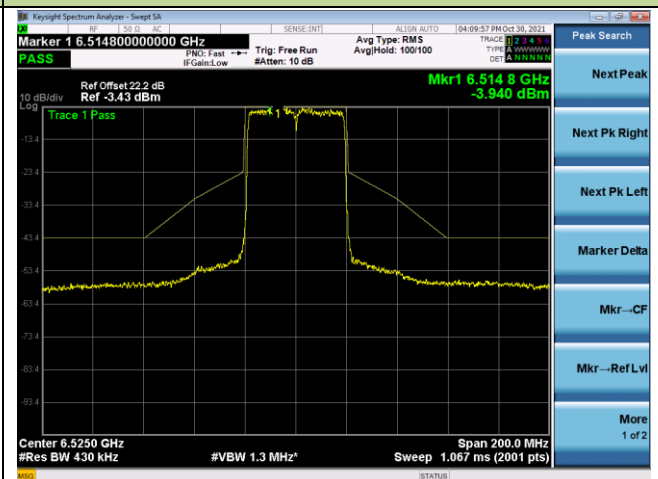

802.11ax-HE40 - Ant 0

Channel 35 (6125MHz)

Channel 59 (6245MHz)

Channel 91 (6405MHz)

Channel 99 (6445MHz)

Channel 107 (6485MHz)

Channel 115 (6525MHz)

802.11ax-HE40 - Ant 0