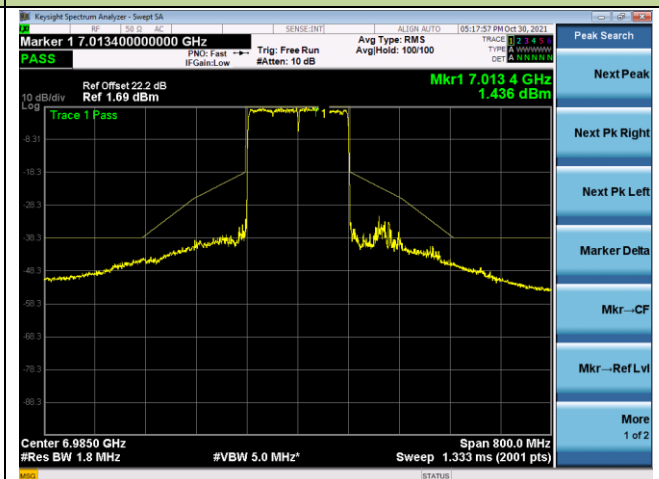

802.11ax-HE160 - Ant 0

Channel 47 (6185MHz)

Channel 79 (6345MHz)

Channel 111 (6505MHz)

Channel 143 (6665MHz)

Channel 175 (6825MHz)

Channel 175 (6985MHz)

802.11ax-HE20 - Ant 1

Channel 33 (6115MHz)

Channel 61 (6255MHz)

Channel 93 (6415MHz)

Channel 97 (6435MHz)

Channel 105 (6475MHz)

Channel 113 (6515MHz)

802.11ax-HE20 - Ant 1

Channel 117 (6535MHz)