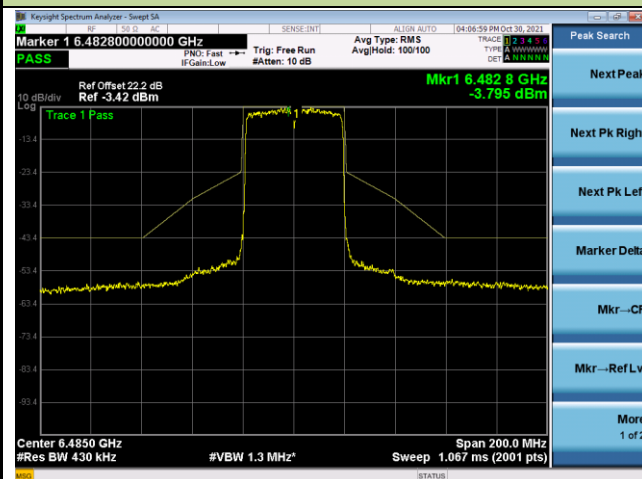

802.11ax-HE40 - Ant 0

Channel 35 (6125MHz)

Channel 59 (6245MHz)

Channel 91 (6405MHz)

Channel 99 (6445MHz)

Channel 107 (6485MHz)

Channel 115 (6525MHz)

802.11ax-HE40 - Ant 0