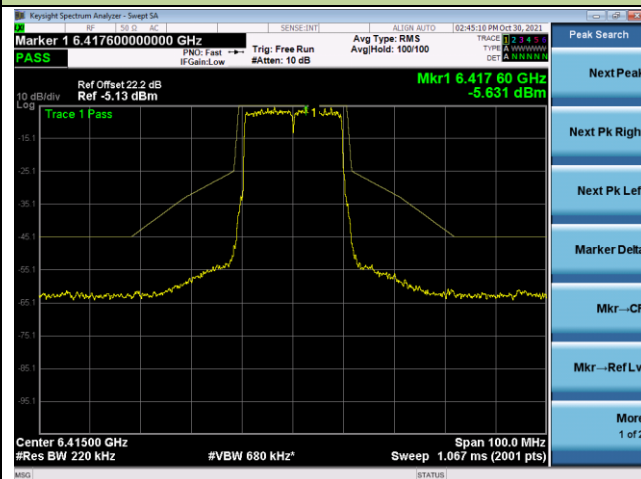

Channel 93 (6415MHz)