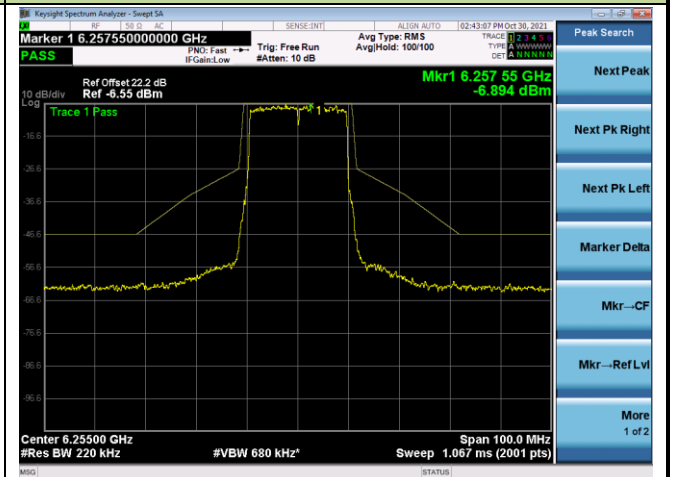

802.11ax-HE160 - Ant 1

Channel 47 (6185MHz)

Channel 79 (6345MHz)

Channel 111 (6505MHz)

Channel 143 (6665MHz)

Channel 175 (6825MHz)

Channel 207 (6985MHz)

Test Site	WZ-TR3	Test Engineer	Dandy Li
Test Date	2021/10/30	Test Mode	Nss=2

802.11ax-HE20 - Ant 0

Channel 33 (6115MHz)

Channel 61 (6255MHz)

Channel 93 (6415MHz)

Channel 97 (6435MHz)

802.11ax-HE20 - Ant 0

Channel 105 (6475MHz)

Channel 113 (6515MHz)