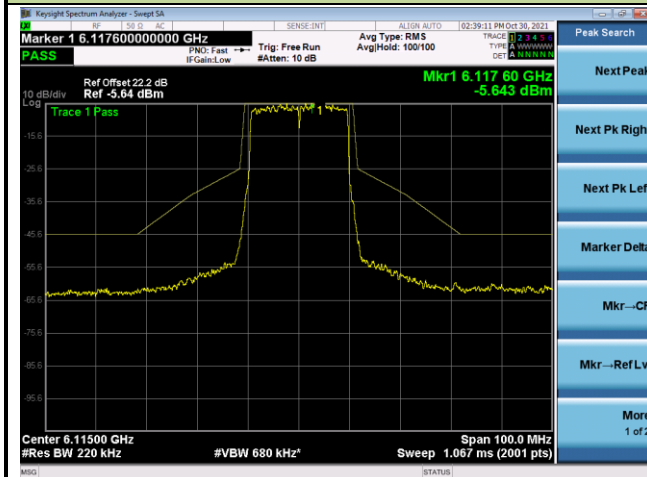

802.11ax-HE160 - Ant 1

Channel 47 (6185MHz)

Channel 79 (6345MHz)

Channel 111 (6505MHz)

Channel 143 (6665MHz)

Channel 175 (6825MHz)

Channel 207 (6985MHz)

Test Site	WZ-TR3	Test Engineer	Dandy Li
Test Date	2021/10/30	Test Mode	Nss=2

802.11ax-HE20 - Ant 0

Channel 33 (6115MHz)

Channel 61 (6255MHz)

Channel 93 (6415MHz)

Channel 97 (6435MHz)

802.11ax-HE20 - Ant 0

Channel 105 (6475MHz)

Channel 113 (6515MHz)