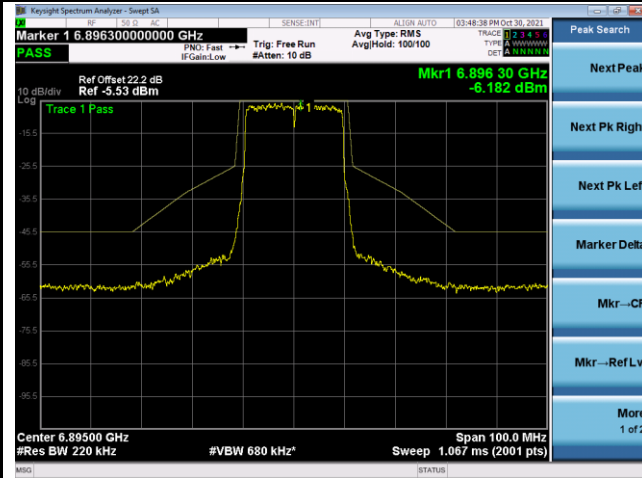

Channel 117 (6535MHz)

Channel 153 (6715MHz)

Channel 181 (6855MHz)

Channel 185 (6875MHz)

802.11ax-HE20 - Ant 0

Channel 189 (6895MHz)

Channel 213 (7015MHz)

Channel 229 (7095MHz)