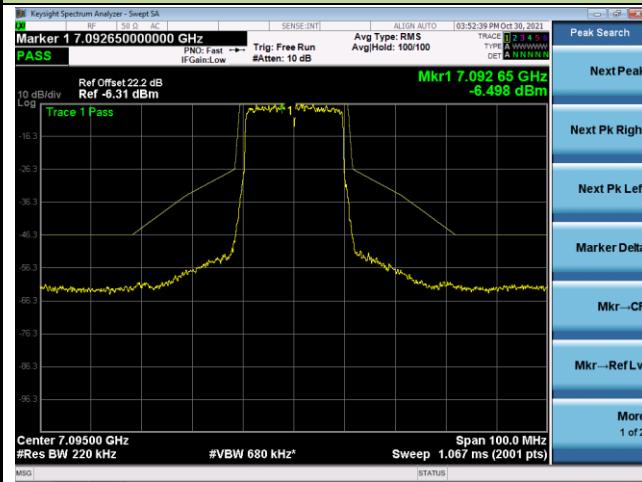

Channel 117 (6535MHz)

Channel 153 (6715MHz)

Channel 181 (6855MHz)

Channel 185 (6875MHz)

802.11ax-HE20 - Ant 0

Channel 189 (6895MHz)

Channel 213 (7015MHz)

Channel 229 (7095MHz)