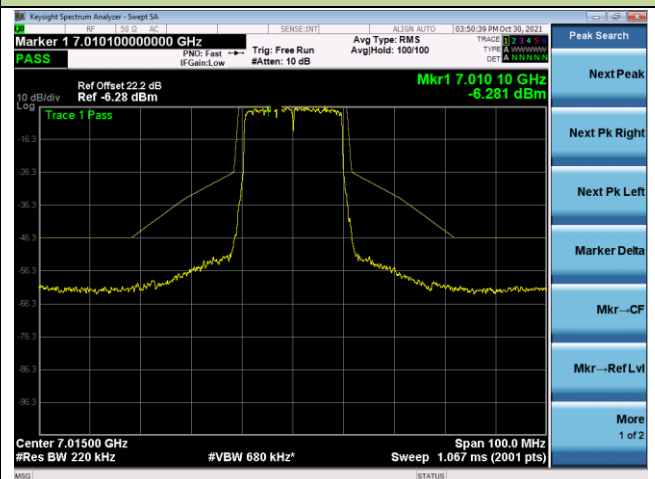

Channel 153 (6715MHz)

Channel 181 (6855MHz)

Channel 185 (6875MHz)

Channel 189 (6895MHz)

Channel 213 (7015MHz)

802.11ax-HE20 - Ant 1

Channel 229 (7095MHz)