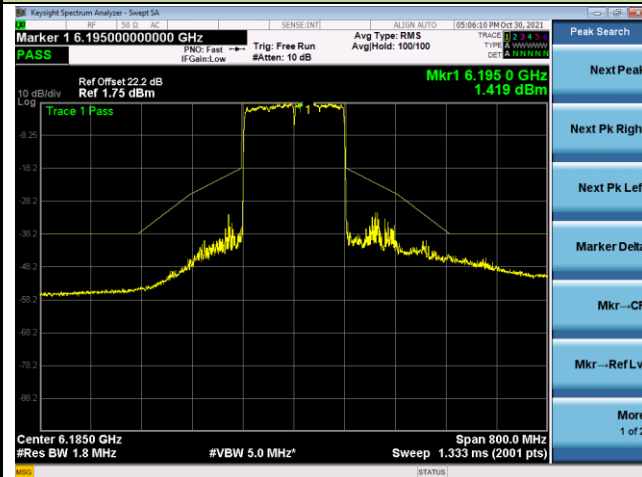

802.11ax-HE160 - Ant 0

Channel 47 (6185MHz)