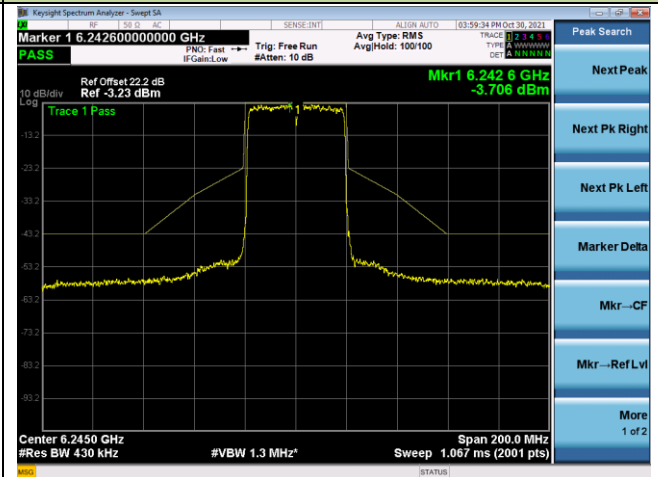

Channel 59 (6245MHz)