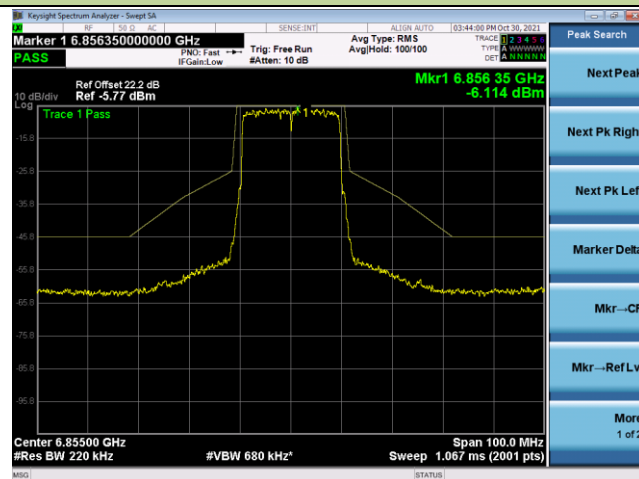

Channel 33 (6115MHz)

Channel 61 (6255MHz)

Channel 93 (6415MHz)

Channel 97 (6435MHz)

Channel 105 (6475MHz)

Channel 113 (6515MHz)

802.11ax-HE20 - Ant 1

Channel 117 (6535MHz)

Channel 153 (6715MHz)

Channel 181 (6855MHz)

Channel 185 (6875MHz)

Channel 189 (6895MHz)

Channel 213 (7015MHz)

802.11ax-HE20 - Ant 1

Channel 229 (7095MHz)