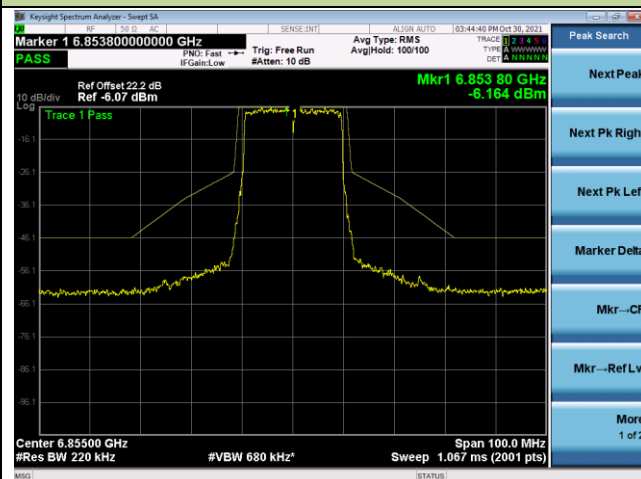

802.11ax-HE20 - Ant 0

Channel 33 (6115MHz)

Channel 61 (6255MHz)

Channel 93 (6415MHz)

Channel 97 (6435MHz)

802.11ax-HE20 - Ant 0

Channel 105 (6475MHz)

Channel 113 (6515MHz)

Channel 117 (6535MHz)

Channel 153 (6715MHz)

Channel 181 (6855MHz)

Channel 185 (6875MHz)

802.11ax-HE20 - Ant 0

Channel 189 (6895MHz)

Channel 213 (7015MHz)

Channel 229 (7095MHz)