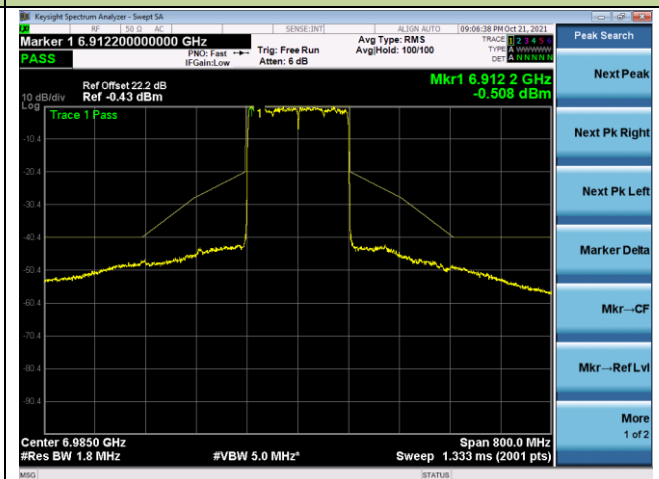

802.11ax-HE160 - Ant 1

Channel 47 (6185MHz)

Channel 79 (6345MHz)

Channel 111 (6505MHz)

Channel 143 (6665MHz)

Channel 175 (6825MHz)

Channel 207 (6985MHz)

Test Site	WZ-TR3	Test Engineer	Dandy Li
Test Date	2021/10/30	Test Mode	Nss=2

802.11ax-HE20 - Ant 0

Channel 33 (6115MHz)

Channel 61 (6255MHz)

Channel 93 (6415MHz)

Channel 97 (6435MHz)

802.11ax-HE20 - Ant 0

Channel 105 (6475MHz)

Channel 113 (6515MHz)