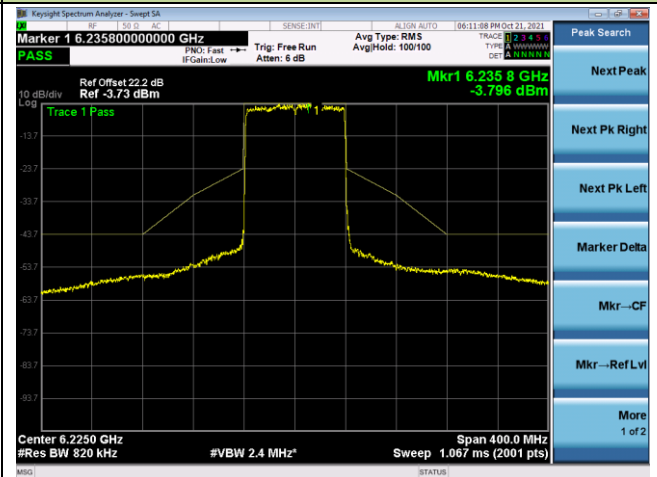

Channel 55 (6225MHz)