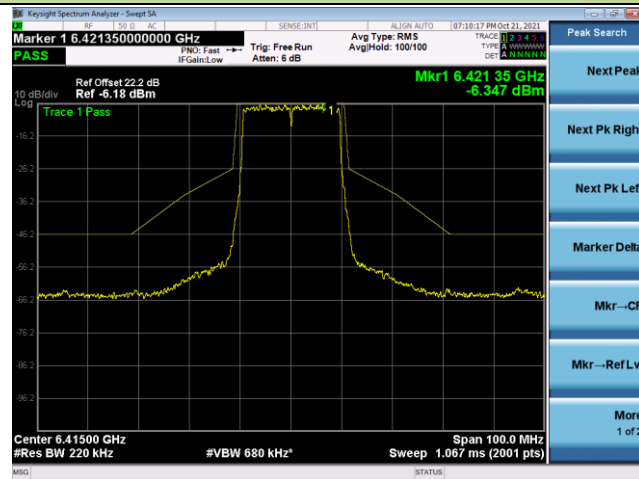

Channel 93 (6415MHz)