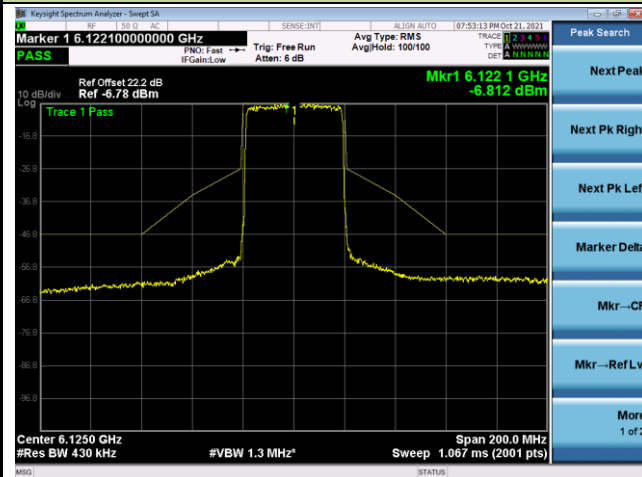

802.11ax-HE40 - Ant 1

Channel 35 (6125MHz)