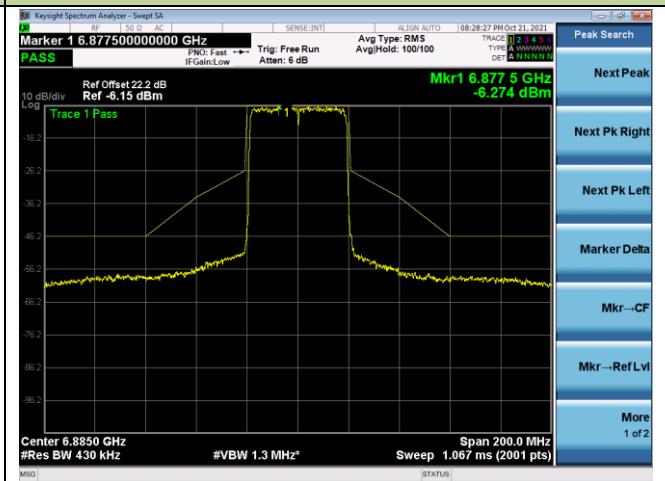

Channel 35 (6125MHz)

Channel 59 (6245MHz)

Channel 91 (6405MHz)

Channel 99 (6445MHz)

Channel 107 (6485MHz)

Channel 115 (6525MHz)

802.11ax-HE40 - Ant 1

Channel 123 (6565MHz)

Channel 147 (6685MHz)

Channel 179 (6845MHz)

Channel 187 (6885MHz)

Channel 195 (6925MHz)

Channel 211 (7005MHz)

802.11ax-HE40 - Ant 1

Channel 211 (7085MHz)

802.11ax-HE80 - Ant 1