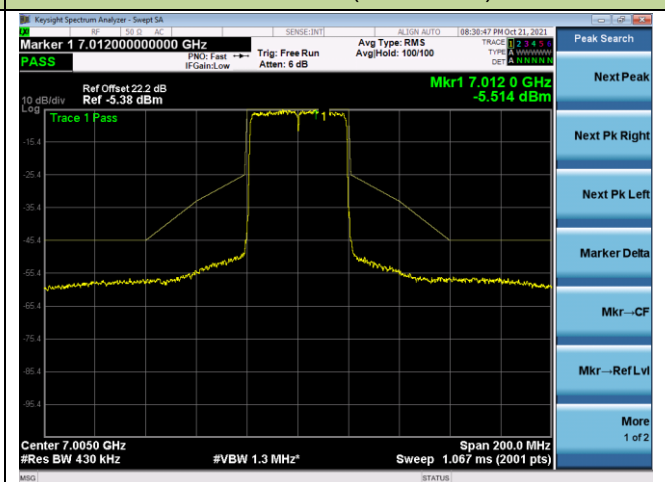

Channel 147 (6685MHz)

Channel 179 (6845MHz)

Channel 187 (6885MHz)

Channel 195 (6925MHz)

Channel 211 (7005MHz)

802.11ax-HE40 - Ant 1

Channel 211 (7085MHz)

802.11ax-HE80 - Ant 1