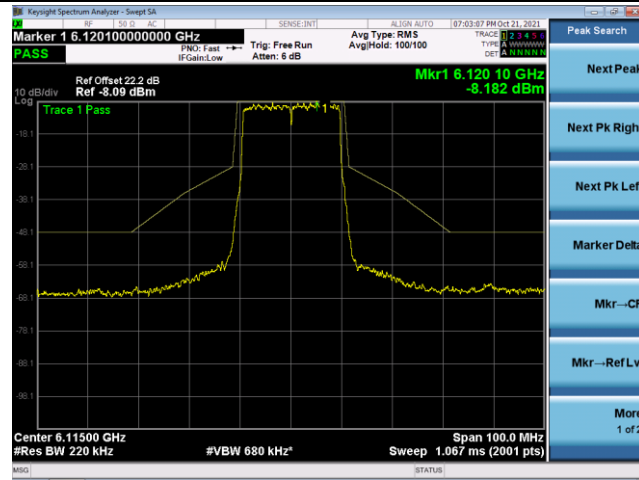

802.11ax-HE20 - Ant 1

Channel 33 (6115MHz)