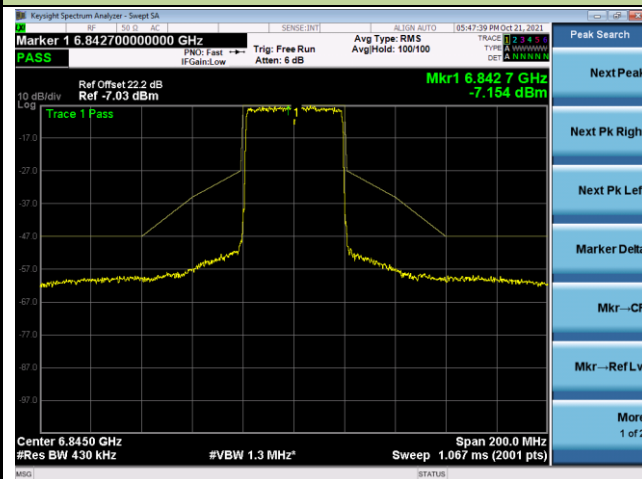

Channel 179 (6845MHz)