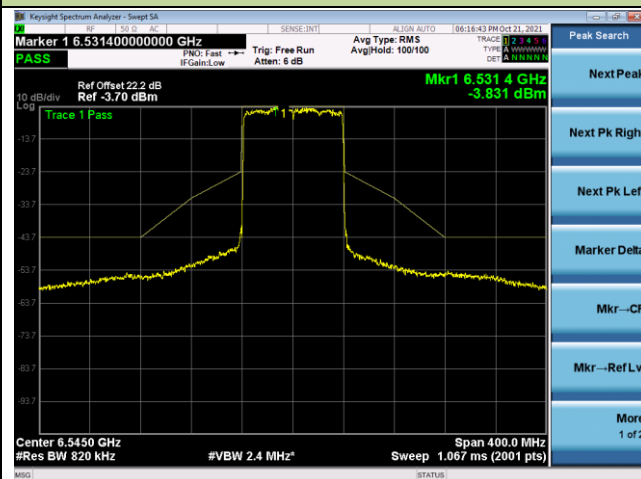

802.11ax-HE80 - Ant 0

Channel 39 (6145MHz)

Channel 55 (6225MHz)

Channel 87 (6385MHz)

Channel 103 (6465MHz)

Channel 119 (6545MHz)

Channel 135 (6625MHz)

802.11ax-HE80 - Ant 0

802.11ax-HE160 - Ant 0

Channel 47 (6185MHz)

Channel 79 (6345MHz)

Channel 111 (6505MHz)

Channel 143 (6665MHz)

Channel 175 (6825MHz)

Channel 207 (6985MHz)

802.11ax-HE20 - Ant 1