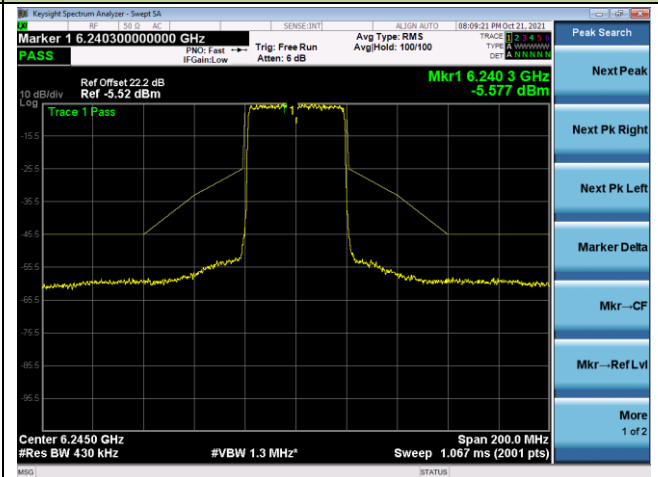

Channel 59 (6245MHz)