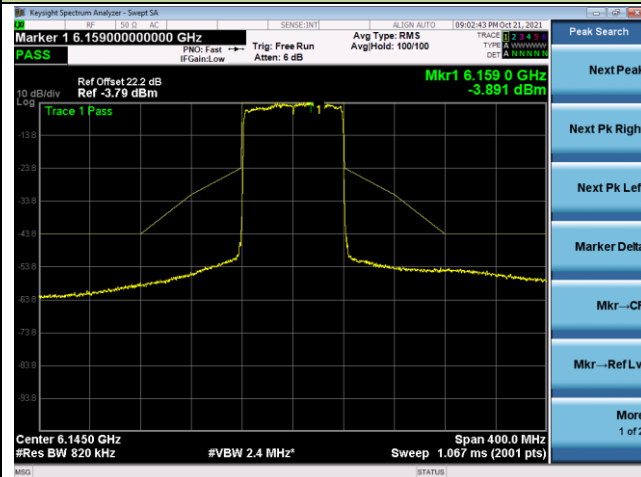

802.11ax-HE80 - Ant 1

Channel 39 (6145MHz)