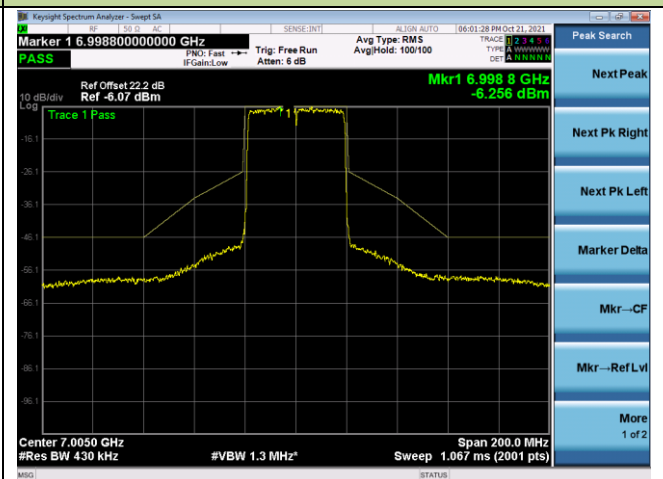

Channel 123 (6565MHz)

Channel 147 (6685MHz)

Channel 179 (6845MHz)

Channel 187 (6885MHz)

Channel 195 (6925MHz)

Channel 211 (7005MHz)

802.11ax-HE40 - Ant 0

Channel 227 (7085MHz)