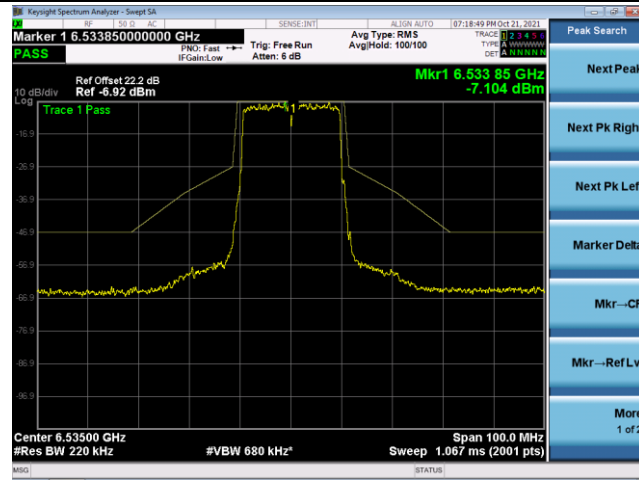

Channel 33 (6115MHz)

Channel 61 (6255MHz)

Channel 93 (6415MHz)

Channel 97 (6435MHz)

Channel 105 (6475MHz)

Channel 113 (6515MHz)

802.11ax-HE20 - Ant 1

Channel 117 (6535MHz)