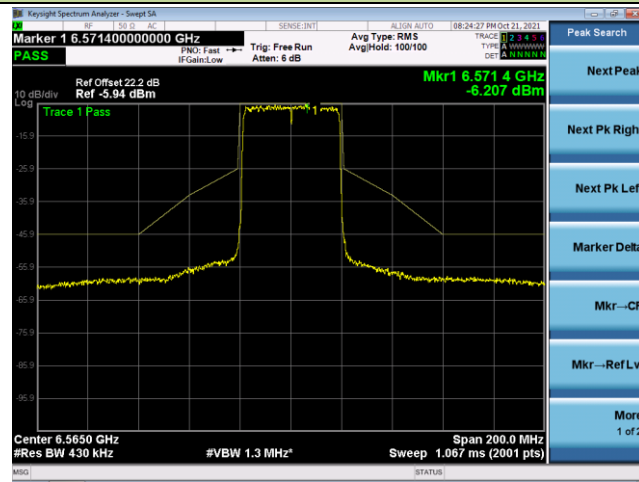

Channel 35 (6125MHz)

Channel 59 (6245MHz)

Channel 91 (6405MHz)

Channel 99 (6445MHz)

Channel 107 (6485MHz)

Channel 115 (6525MHz)

802.11ax-HE40 - Ant 1

Channel 123 (6565MHz)