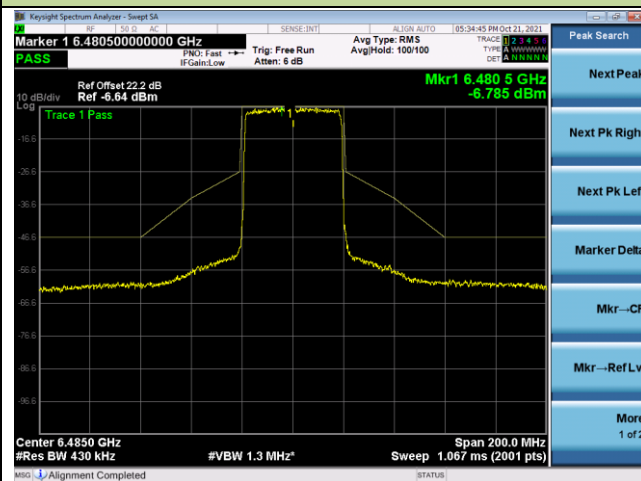

802.11ax-HE40 - Ant 0

Channel 35 (6125MHz)

Channel 59 (6245MHz)

Channel 91 (6405MHz)

Channel 99 (6445MHz)

Channel 107 (6485MHz)

Channel 115 (6525MHz)

802.11ax-HE40 - Ant 0