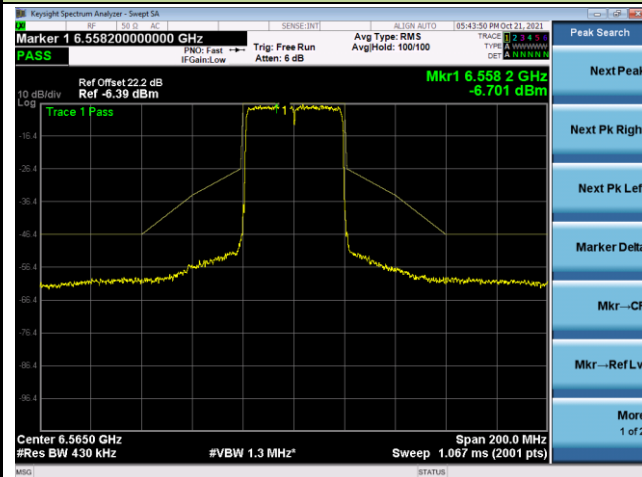

802.11ax-HE40 - Ant 0

Channel 123 (6565MHz)