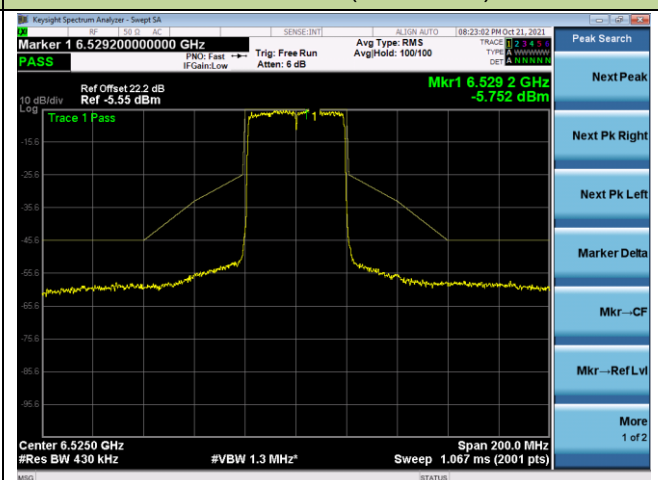

Channel 35 (6125MHz)

Channel 59 (6245MHz)

Channel 91 (6405MHz)

Channel 99 (6445MHz)

Channel 107 (6485MHz)

Channel 115 (6525MHz)

802.11ax-HE40 - Ant 1

Channel 123 (6565MHz)

Channel 147 (6685MHz)

Channel 179 (6845MHz)

Channel 187 (6885MHz)

Channel 195 (6925MHz)

Channel 211 (7005MHz)

802.11ax-HE40 - Ant 1

Channel 211 (7085MHz)

802.11ax-HE80 - Ant 1