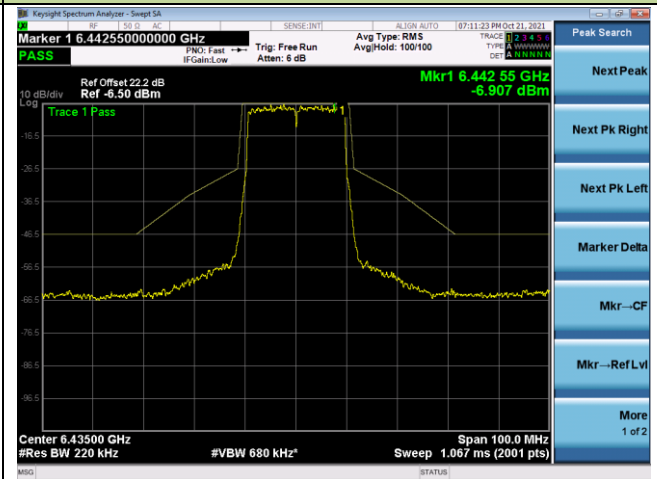

Channel 33 (6115MHz)

Channel 61 (6255MHz)

Channel 93 (6415MHz)

Channel 97 (6435MHz)

Channel 105 (6475MHz)

Channel 113 (6515MHz)

802.11ax-HE20 - Ant 1

Channel 117 (6535MHz)