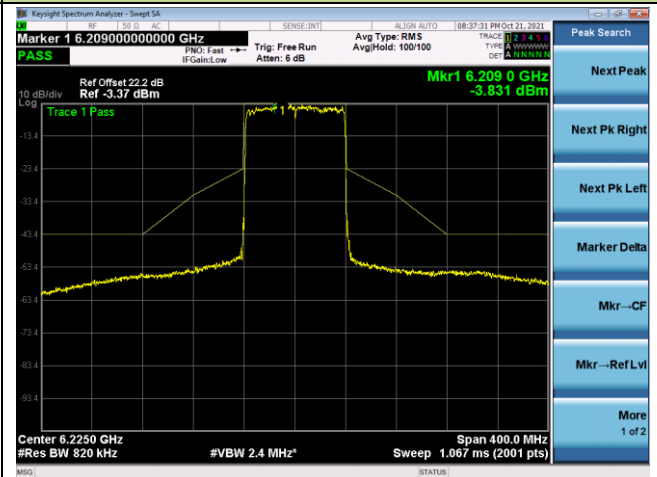

Channel 55 (6225MHz)