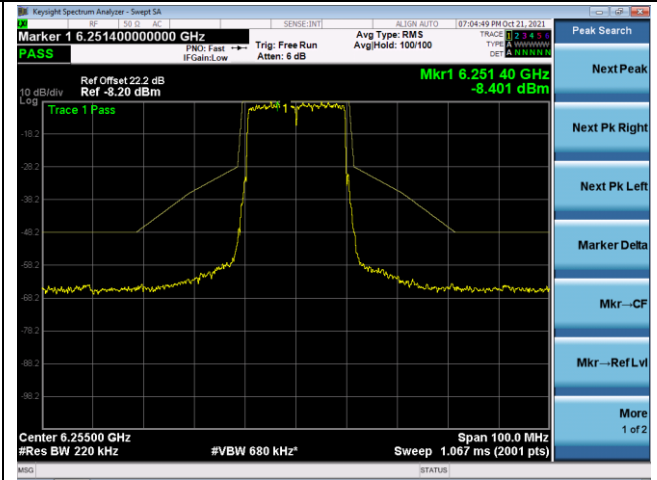

Channel 61 (6255MHz)