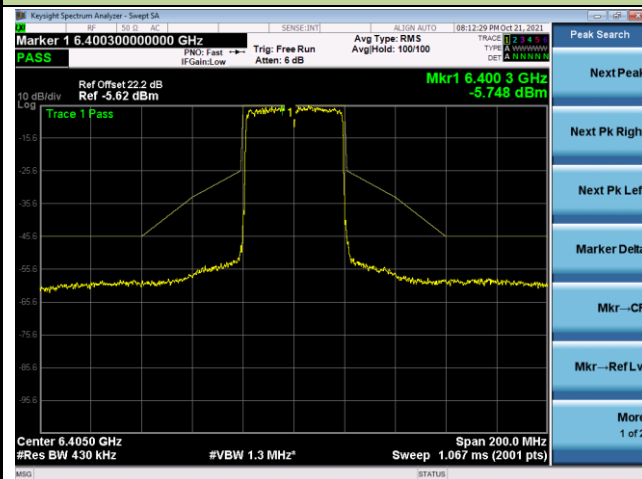

Channel 91 (6405MHz)