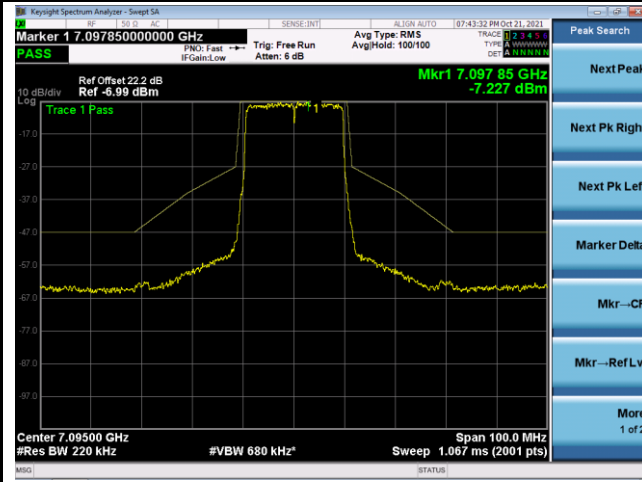

Channel 153 (6715MHz)

Channel 181 (6855MHz)

Channel 185 (6875MHz)

Channel 189 (6895MHz)

Channel 213 (7015MHz)

802.11ax-HE20 - Ant 1

Channel 229 (7095MHz)

802.11ax-HE40 - Ant 1