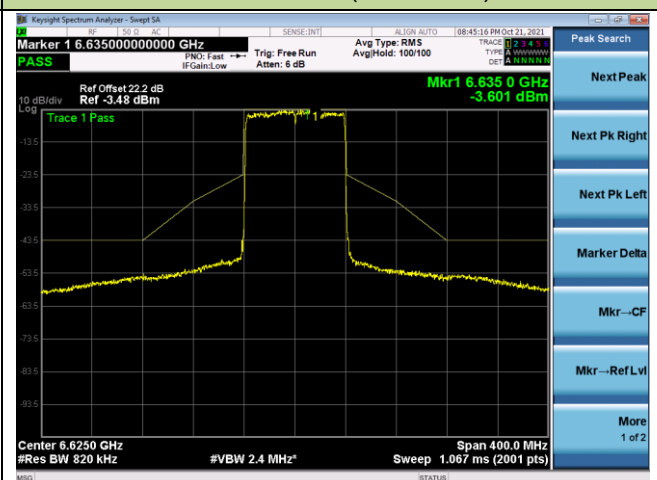

Channel 39 (6145MHz)

Channel 55 (6225MHz)

Channel 87 (6385MHz)

Channel 103 (6465MHz)

Channel 119 (6545MHz)

Channel 135 (6625MHz)

802.11ax-HE80 - Ant 1