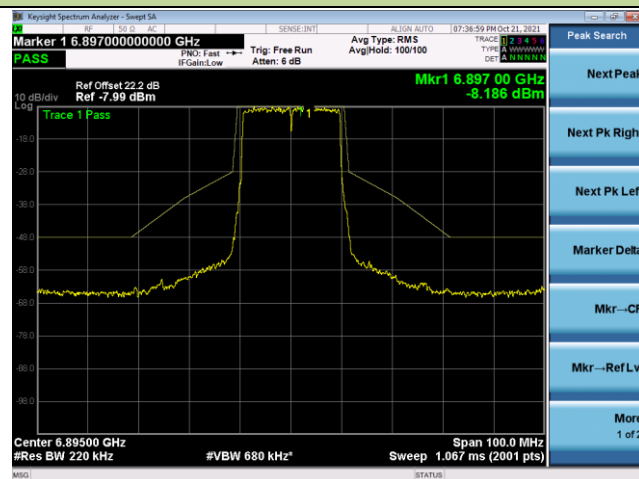

Channel 153 (6715MHz)

Channel 181 (6855MHz)

Channel 185 (6875MHz)

Channel 189 (6895MHz)

Channel 213 (7015MHz)

802.11ax-HE20 - Ant 1

Channel 229 (7095MHz)

802.11ax-HE40 - Ant 1