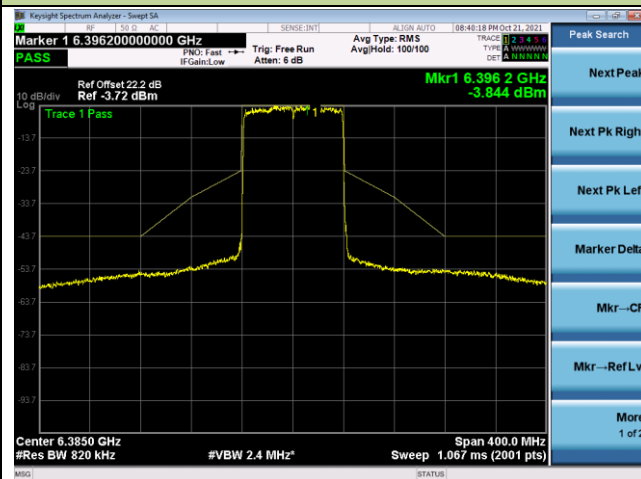

Channel 87 (6385MHz)