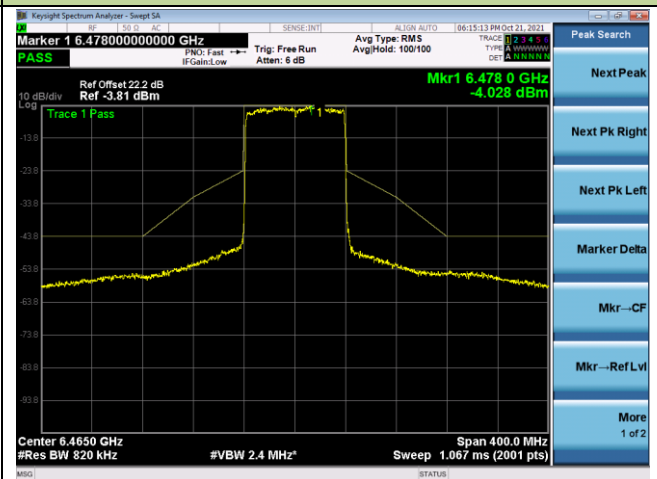

802.11ax-HE80 - Ant 0

Channel 39 (6145MHz)

Channel 55 (6225MHz)

Channel 87 (6385MHz)

Channel 103 (6465MHz)

Channel 119 (6545MHz)

Channel 135 (6625MHz)

802.11ax-HE80 - Ant 0

802.11ax-HE160 - Ant 0

Channel 47 (6185MHz)

Channel 79 (6345MHz)

Channel 111 (6505MHz)

Channel 143 (6665MHz)

Channel 175 (6825MHz)

Channel 207 (6985MHz)

802.11ax-HE20 - Ant 1