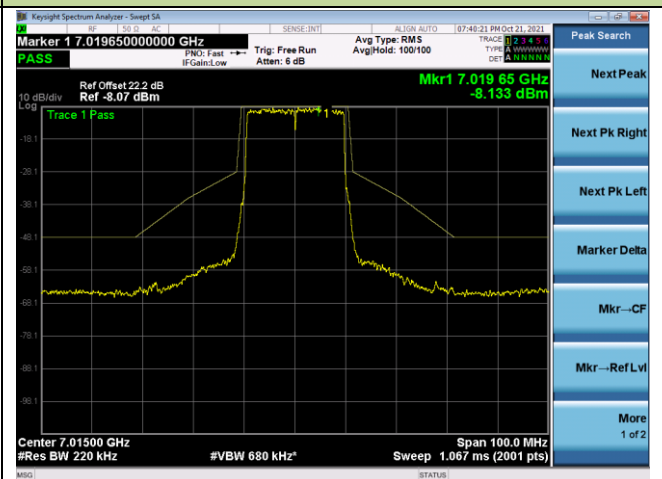

Channel 153 (6715MHz)

Channel 181 (6855MHz)

Channel 185 (6875MHz)

Channel 189 (6895MHz)

Channel 213 (7015MHz)

802.11ax-HE20 - Ant 1

Channel 229 (7095MHz)

802.11ax-HE40 - Ant 1