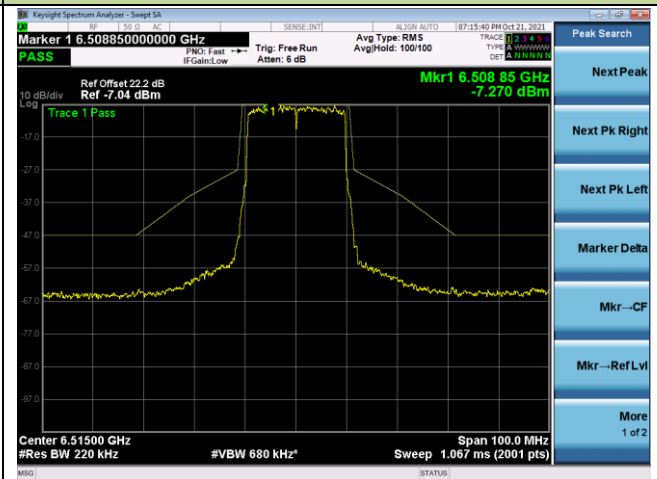

Channel 33 (6115MHz)

Channel 61 (6255MHz)

Channel 93 (6415MHz)

Channel 97 (6435MHz)

Channel 105 (6475MHz)

Channel 113 (6515MHz)

802.11ax-HE20 - Ant 1

Channel 117 (6535MHz)