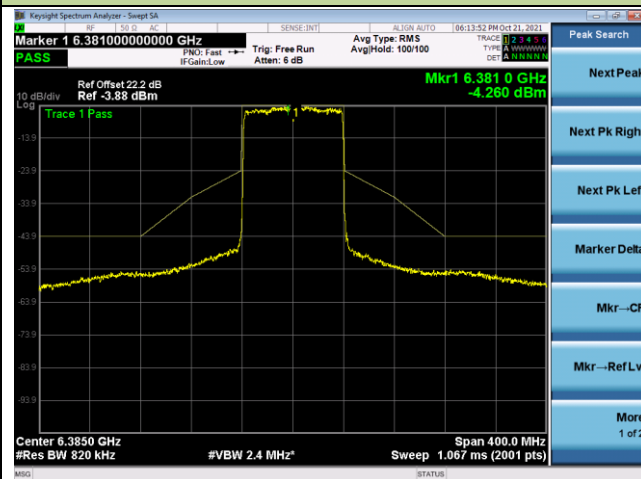

802.11ax-HE80 - Ant 0

Channel 39 (6145MHz)

Channel 55 (6225MHz)

Channel 87 (6385MHz)

Channel 103 (6465MHz)

Channel 119 (6545MHz)

Channel 135 (6625MHz)

802.11ax-HE80 - Ant 0