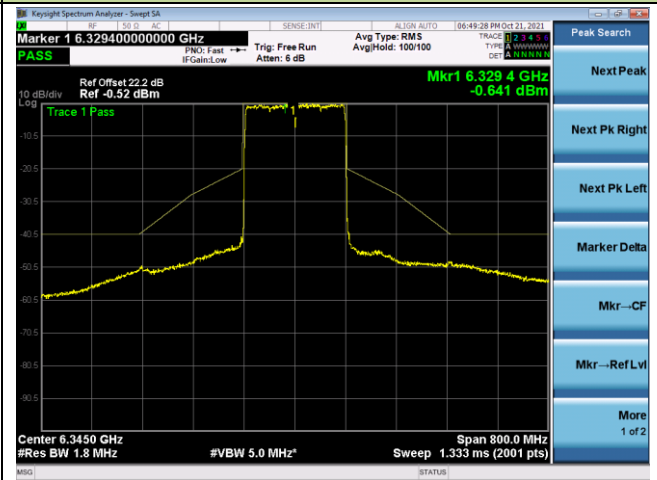

Channel 79 (6345MHz)