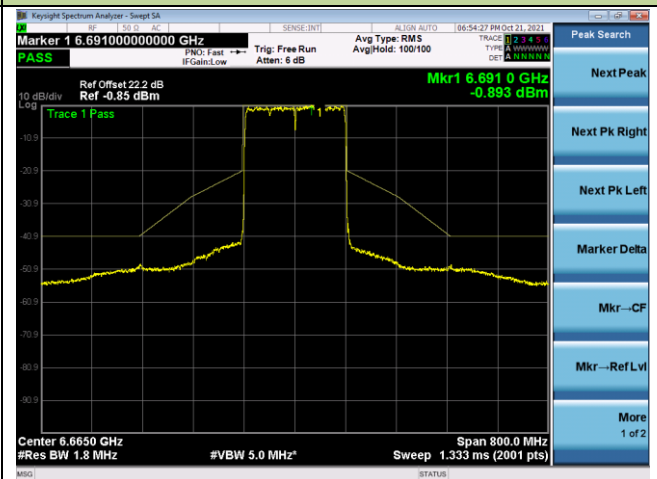

802.11ax-HE160 - Ant 0

Channel 47 (6185MHz)

Channel 79 (6345MHz)

Channel 111 (6505MHz)

Channel 143 (6665MHz)

Channel 175 (6825MHz)

Channel 207 (6985MHz)

802.11ax-HE20 - Ant 1

Channel 33 (6115MHz)

Channel 61 (6255MHz)

Channel 93 (6415MHz)

Channel 97 (6435MHz)

Channel 105 (6475MHz)

Channel 113 (6515MHz)

802.11ax-HE20 - Ant 1

Channel 117 (6535MHz)