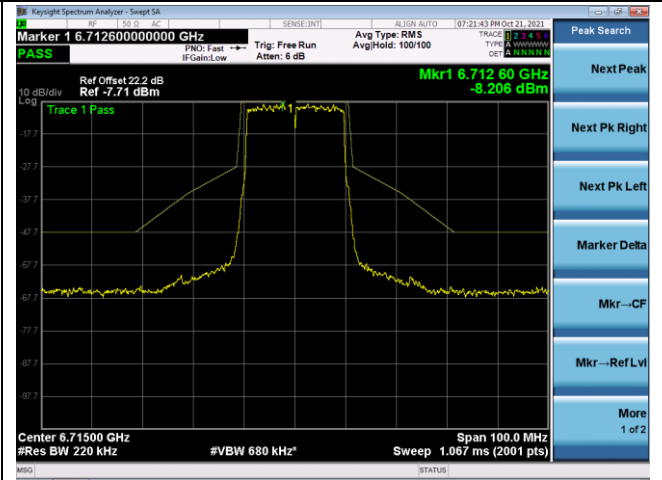

Channel 153 (6715MHz)