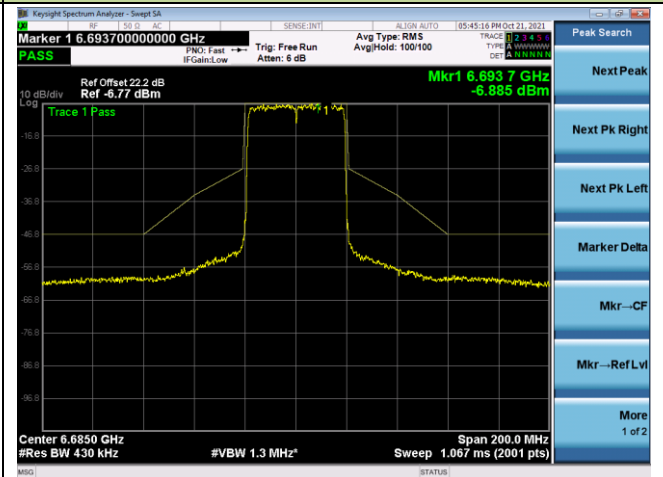

Channel 147 (6685MHz)