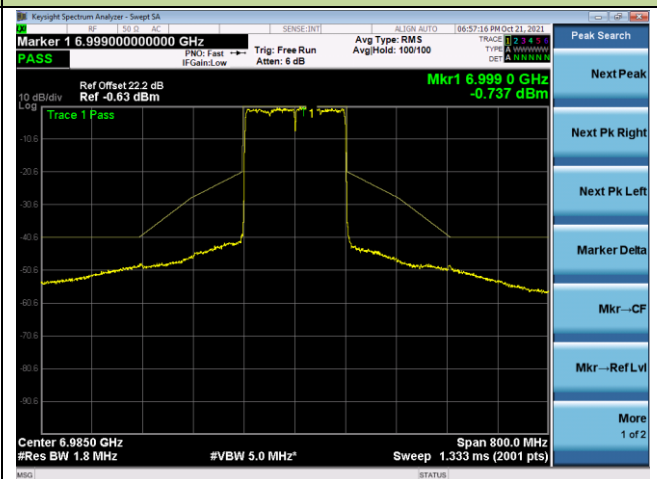

802.11ax-HE160 - Ant 0

Channel 47 (6185MHz)

Channel 79 (6345MHz)

Channel 111 (6505MHz)

Channel 143 (6665MHz)

Channel 175 (6825MHz)

Channel 207 (6985MHz)

802.11ax-HE20 - Ant 1

Channel 33 (6115MHz)

Channel 61 (6255MHz)

Channel 93 (6415MHz)

Channel 97 (6435MHz)

Channel 105 (6475MHz)

Channel 113 (6515MHz)

802.11ax-HE20 - Ant 1

Channel 117 (6535MHz)