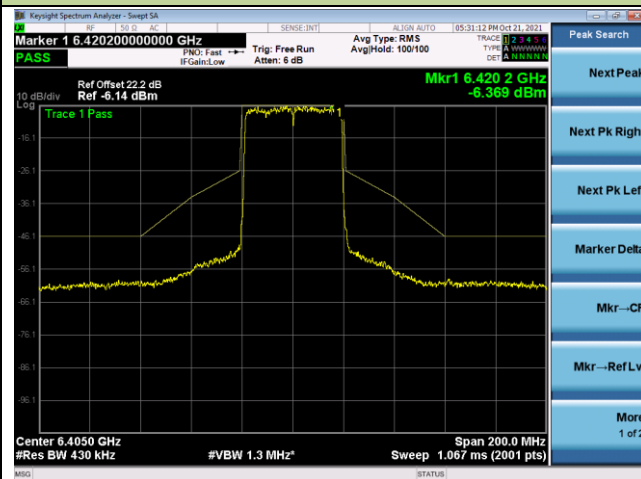

802.11ax-HE40 - Ant 0

Channel 35 (6125MHz)

Channel 59 (6245MHz)

Channel 91 (6405MHz)

Channel 99 (6445MHz)

Channel 107 (6485MHz)

Channel 115 (6525MHz)

802.11ax-HE40 - Ant 0