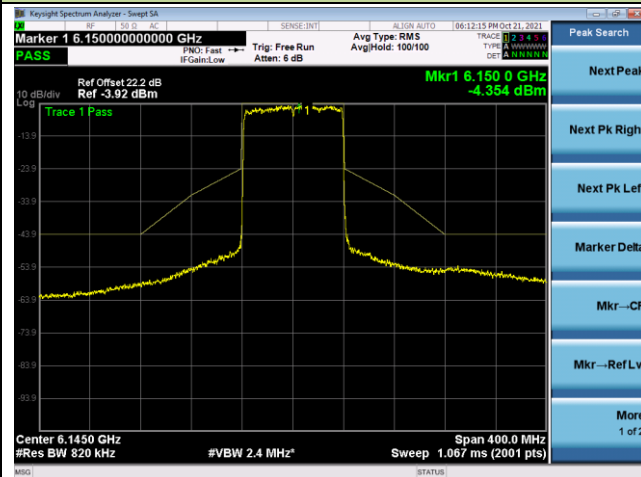

802.11ax-HE80 - Ant 0

Channel 39 (6145MHz)