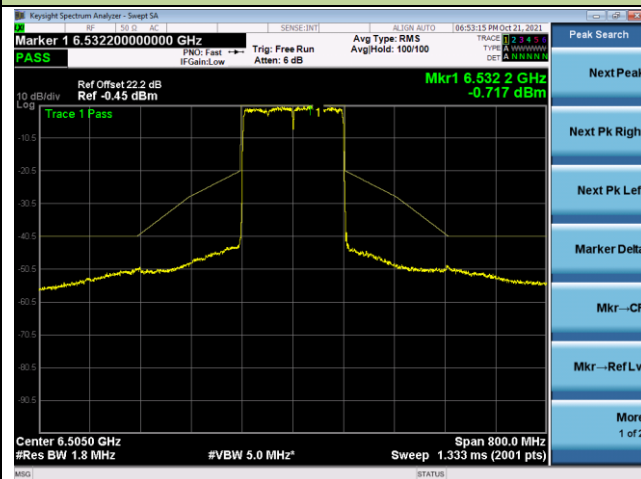

802.11ax-HE160 - Ant 0

Channel 47 (6185MHz)

Channel 79 (6345MHz)

Channel 111 (6505MHz)

Channel 143 (6665MHz)

Channel 175 (6825MHz)

Channel 207 (6985MHz)

802.11ax-HE20 - Ant 1