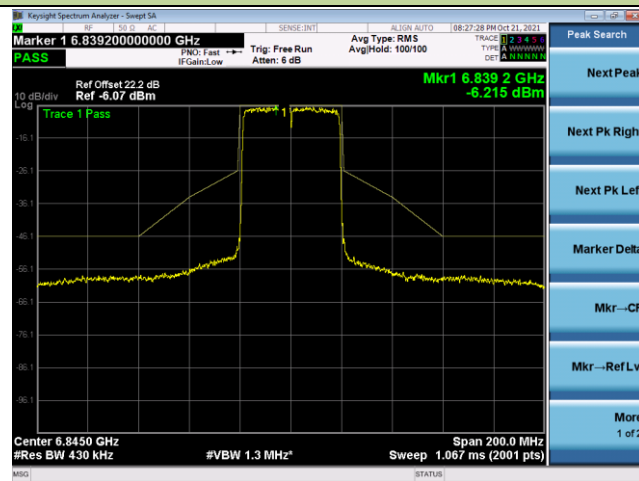

Channel 35 (6125MHz)

Channel 59 (6245MHz)

Channel 91 (6405MHz)

Channel 99 (6445MHz)

Channel 107 (6485MHz)

Channel 115 (6525MHz)

802.11ax-HE40 - Ant 1

Channel 123 (6565MHz)

Channel 147 (6685MHz)

Channel 179 (6845MHz)

Channel 187 (6885MHz)

Channel 195 (6925MHz)

Channel 211 (7005MHz)

802.11ax-HE40 - Ant 1

Channel 211 (7085MHz)

802.11ax-HE80 - Ant 1