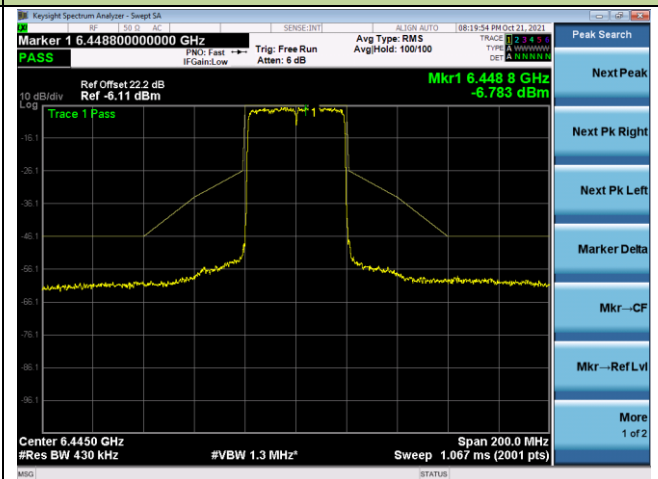

Channel 35 (6125MHz)

Channel 59 (6245MHz)

Channel 91 (6405MHz)

Channel 99 (6445MHz)

Channel 107 (6485MHz)

Channel 115 (6525MHz)

802.11ax-HE40 - Ant 1

Channel 123 (6565MHz)

Channel 147 (6685MHz)

Channel 179 (6845MHz)

Channel 187 (6885MHz)

Channel 195 (6925MHz)

Channel 211 (7005MHz)

802.11ax-HE40 - Ant 1

Channel 211 (7085MHz)

802.11ax-HE80 - Ant 1