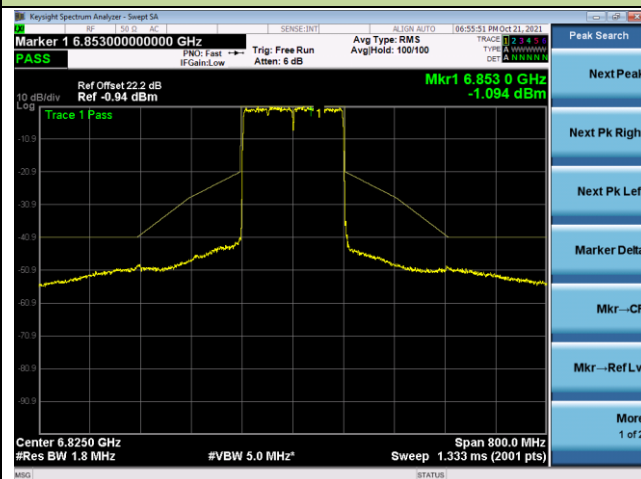

802.11ax-HE160 - Ant 0

Channel 47 (6185MHz)

Channel 79 (6345MHz)

Channel 111 (6505MHz)

Channel 143 (6665MHz)

Channel 175 (6825MHz)

Channel 207 (6985MHz)

802.11ax-HE20 - Ant 1

Channel 33 (6115MHz)

Channel 61 (6255MHz)

Channel 93 (6415MHz)

Channel 97 (6435MHz)

Channel 105 (6475MHz)

Channel 113 (6515MHz)

802.11ax-HE20 - Ant 1

Channel 117 (6535MHz)