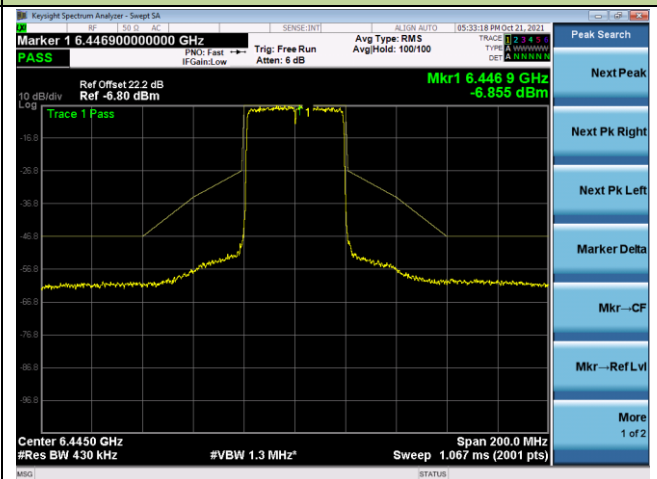

802.11ax-HE40 - Ant 0

Channel 35 (6125MHz)

Channel 59 (6245MHz)

Channel 91 (6405MHz)

Channel 99 (6445MHz)

Channel 107 (6485MHz)

Channel 115 (6525MHz)

802.11ax-HE40 - Ant 0