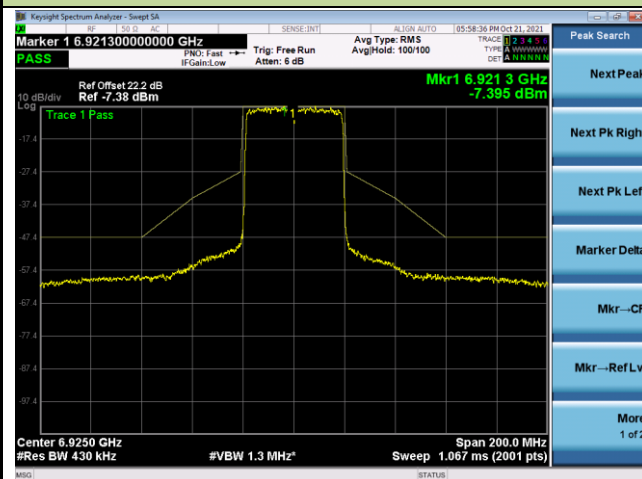

Channel 123 (6565MHz)

Channel 147 (6685MHz)

Channel 179 (6845MHz)

Channel 187 (6885MHz)

Channel 195 (6925MHz)

Channel 211 (7005MHz)

802.11ax-HE40 - Ant 0

Channel 227 (7085MHz)