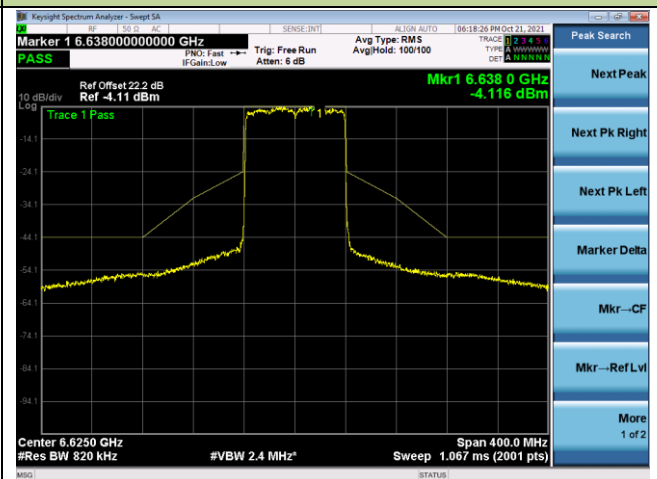

802.11ax-HE80 - Ant 0

Channel 39 (6145MHz)

Channel 55 (6225MHz)

Channel 87 (6385MHz)

Channel 103 (6465MHz)

Channel 119 (6545MHz)

Channel 135 (6625MHz)

802.11ax-HE80 - Ant 0