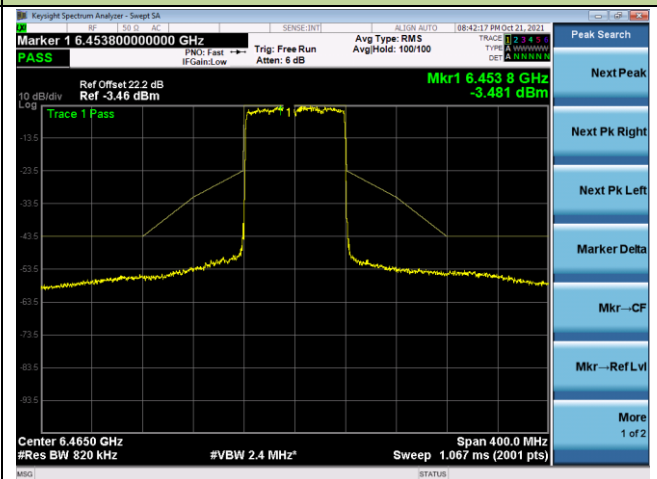

Channel 39 (6145MHz)

Channel 55 (6225MHz)

Channel 87 (6385MHz)

Channel 103 (6465MHz)

Channel 119 (6545MHz)

Channel 135 (6625MHz)

802.11ax-HE80 - Ant 1