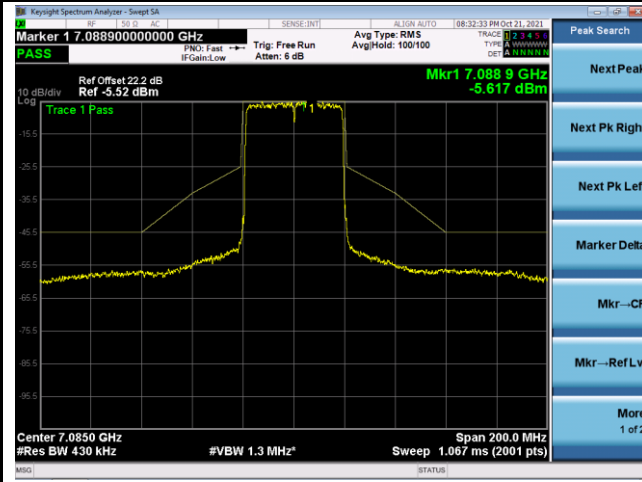

Channel 147 (6685MHz)

Channel 179 (6845MHz)

Channel 187 (6885MHz)

Channel 195 (6925MHz)

Channel 211 (7005MHz)

802.11ax-HE40 - Ant 1

Channel 211 (7085MHz)

802.11ax-HE80 - Ant 1