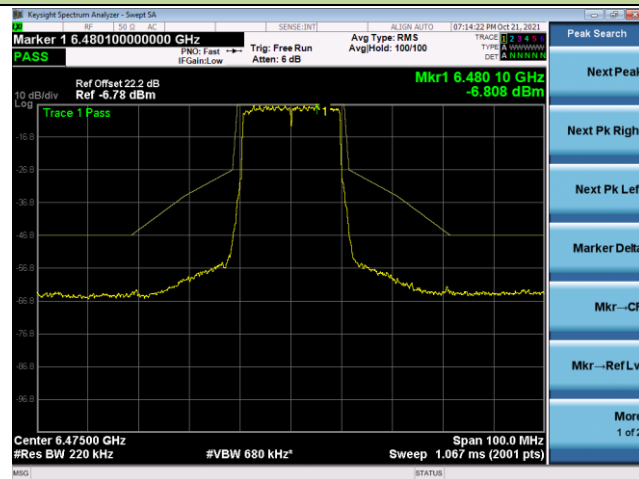

Channel 33 (6115MHz)

Channel 61 (6255MHz)

Channel 93 (6415MHz)

Channel 97 (6435MHz)

Channel 105 (6475MHz)

Channel 113 (6515MHz)

802.11ax-HE20 - Ant 1

Channel 117 (6535MHz)