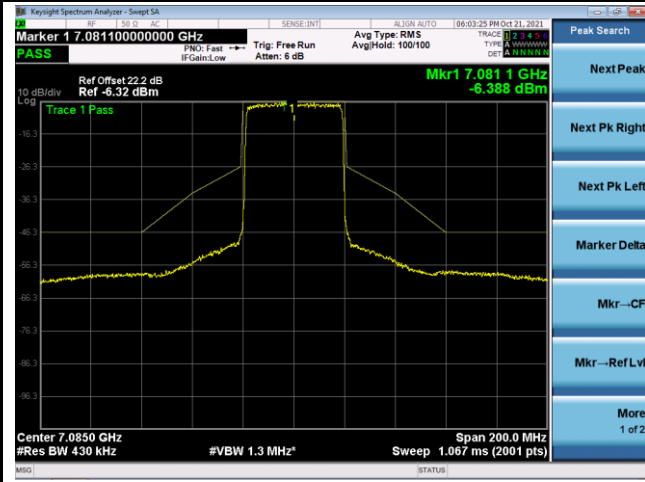

Channel 123 (6565MHz)

Channel 147 (6685MHz)

Channel 179 (6845MHz)

Channel 187 (6885MHz)

Channel 195 (6925MHz)

Channel 211 (7005MHz)

802.11ax-HE40 - Ant 0

Channel 227 (7085MHz)