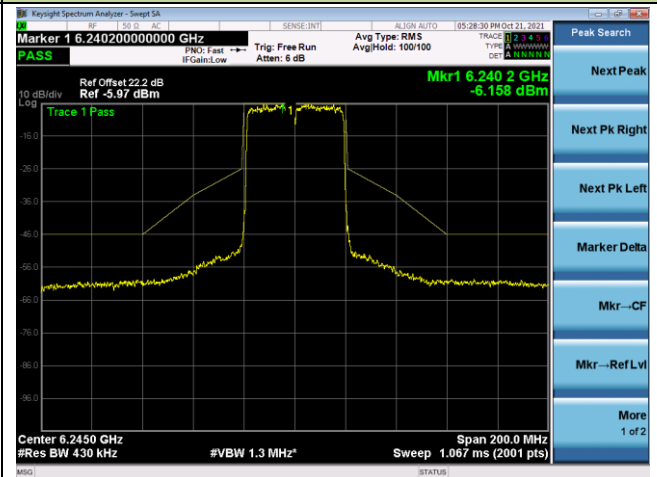

802.11ax-HE40 - Ant 0

Channel 35 (6125MHz)

Channel 59 (6245MHz)

Channel 91 (6405MHz)

Channel 99 (6445MHz)

Channel 107 (6485MHz)

Channel 115 (6525MHz)

802.11ax-HE40 - Ant 0