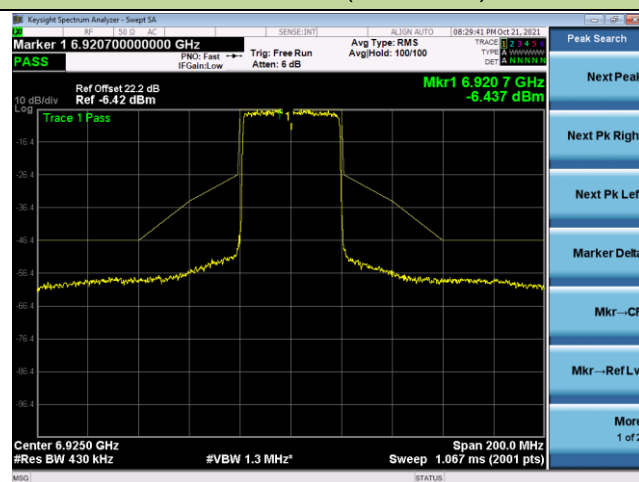

Channel 147 (6685MHz)

Channel 179 (6845MHz)

Channel 187 (6885MHz)

Channel 195 (6925MHz)

Channel 211 (7005MHz)

802.11ax-HE40 - Ant 1

Channel 211 (7085MHz)

802.11ax-HE80 - Ant 1