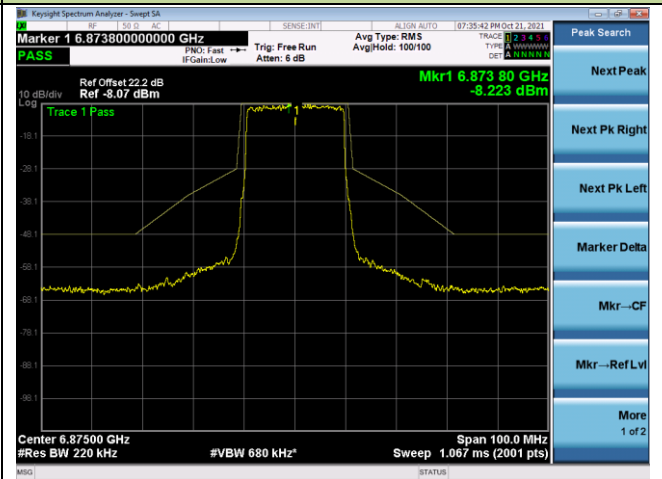

Channel 185 (6875MHz)