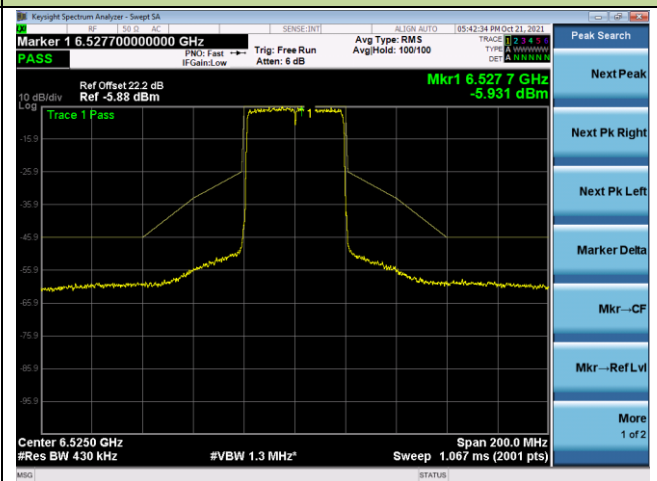

802.11ax-HE40 - Ant 0

Channel 35 (6125MHz)

Channel 59 (6245MHz)

Channel 91 (6405MHz)

Channel 99 (6445MHz)

Channel 107 (6485MHz)

Channel 115 (6525MHz)

802.11ax-HE40 - Ant 0