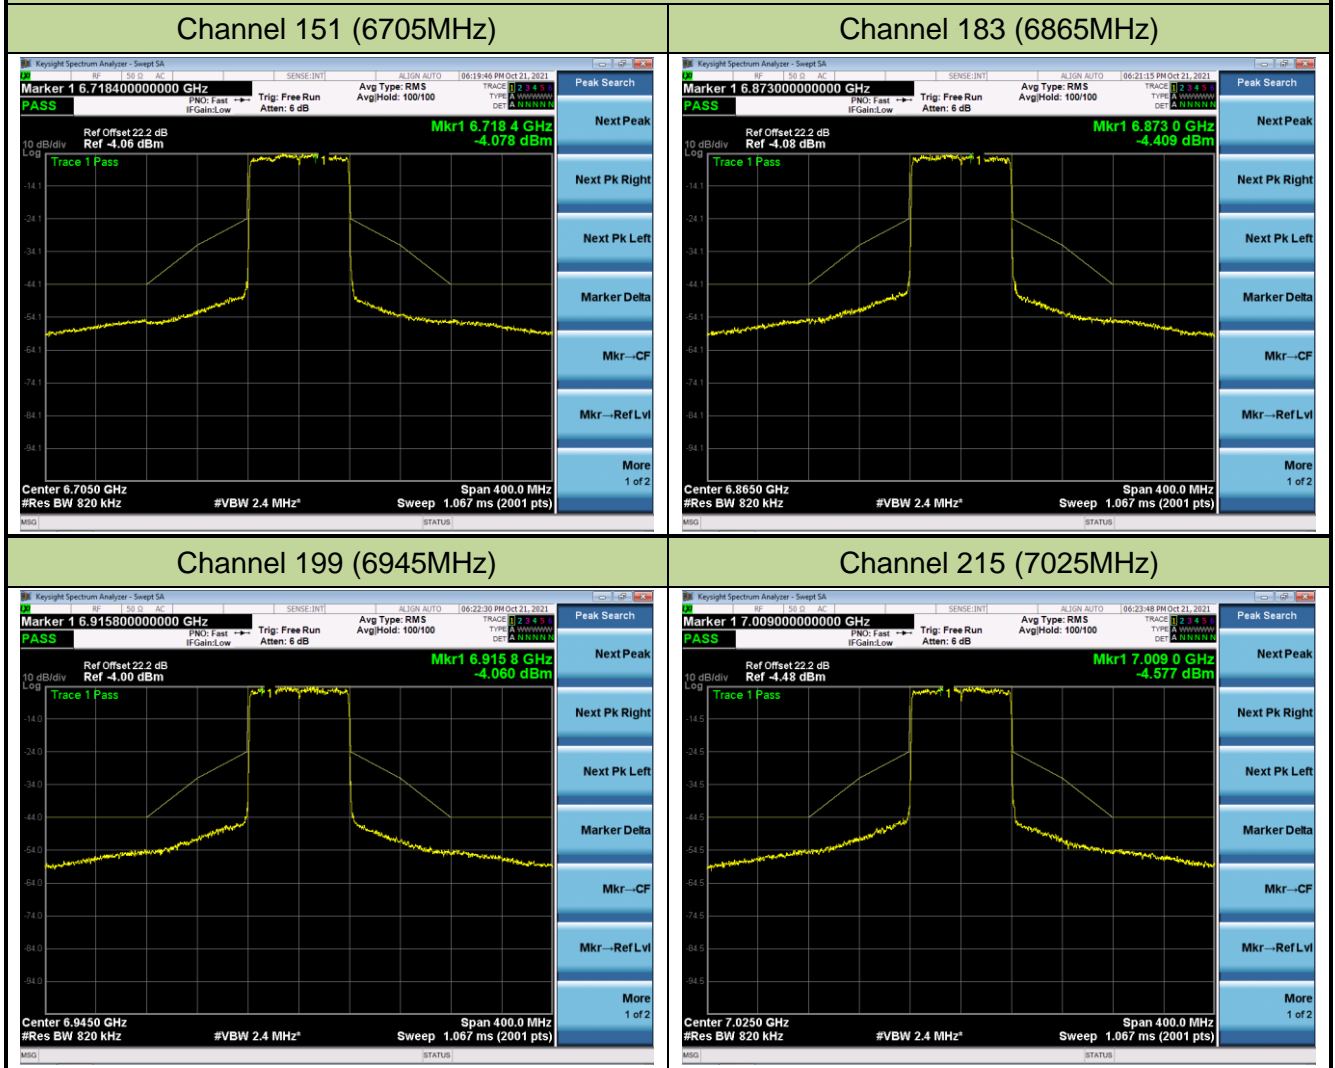

Channel 123 (6565MHz)

Channel 147 (6685MHz)

Channel 179 (6845MHz)

Channel 187 (6885MHz)

Channel 195 (6925MHz)

Channel 211 (7005MHz)

802.11ax-HE40 - Ant 0

Channel 227 (7085MHz)

802.11ax-HE80 - Ant 0

Channel 39 (6145MHz)

Channel 55 (6225MHz)

Channel 87 (6385MHz)

Channel 103 (6465MHz)

Channel 119 (6545MHz)

Channel 135 (6625MHz)

802.11ax-HE80 - Ant 0

802.11ax-HE160 - Ant 0

Channel 47 (6185MHz)

Channel 79 (6345MHz)

Channel 111 (6505MHz)

Channel 143 (6665MHz)

Channel 175 (6825MHz)

Channel 207 (6985MHz)

802.11ax-HE20 - Ant 1

Channel 33 (6115MHz)

Channel 61 (6255MHz)

Channel 93 (6415MHz)

Channel 97 (6435MHz)

Channel 105 (6475MHz)

Channel 113 (6515MHz)

802.11ax-HE20 - Ant 1

Channel 117 (6535MHz)