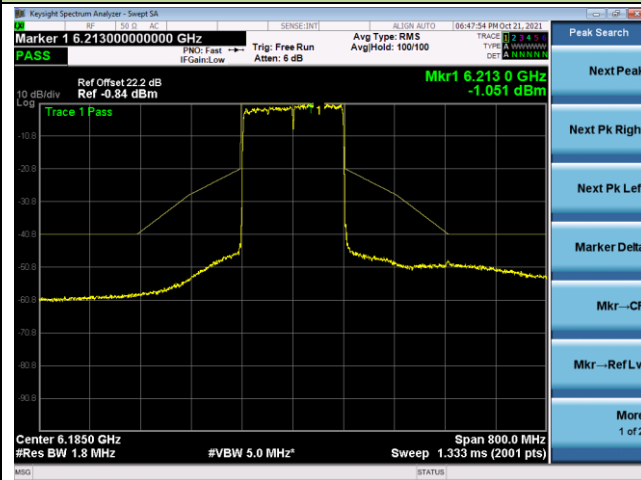

802.11ax-HE160 - Ant 0

Channel 47 (6185MHz)