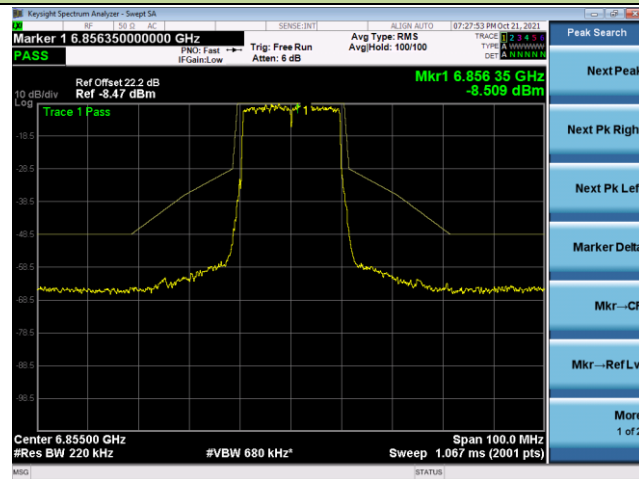

Channel 181 (6855MHz)