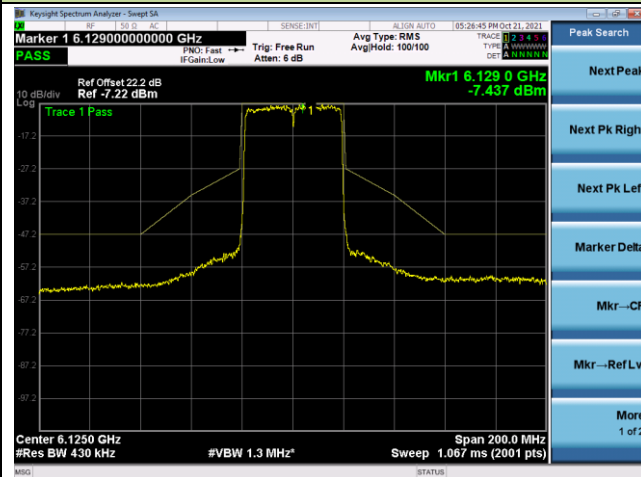

802.11ax-HE40 - Ant 0

Channel 35 (6125MHz)

Channel 59 (6245MHz)

Channel 91 (6405MHz)

Channel 99 (6445MHz)

Channel 107 (6485MHz)

Channel 115 (6525MHz)

802.11ax-HE40 - Ant 0