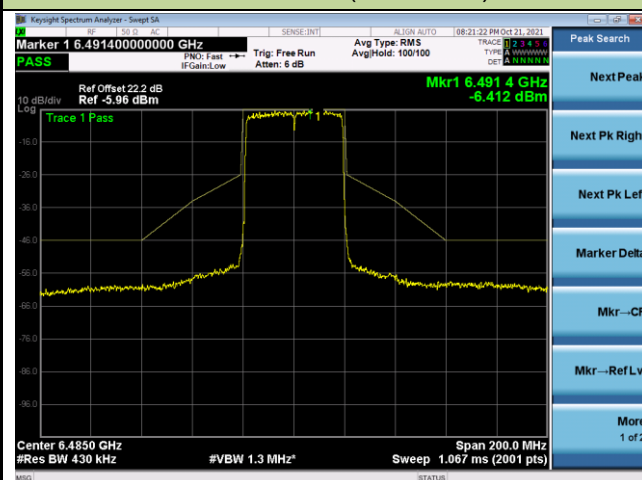

Channel 35 (6125MHz)

Channel 59 (6245MHz)

Channel 91 (6405MHz)

Channel 99 (6445MHz)

Channel 107 (6485MHz)

Channel 115 (6525MHz)

802.11ax-HE40 - Ant 1

Channel 123 (6565MHz)

Channel 147 (6685MHz)

Channel 179 (6845MHz)

Channel 187 (6885MHz)

Channel 195 (6925MHz)

Channel 211 (7005MHz)

802.11ax-HE40 - Ant 1

Channel 211 (7085MHz)

802.11ax-HE80 - Ant 1