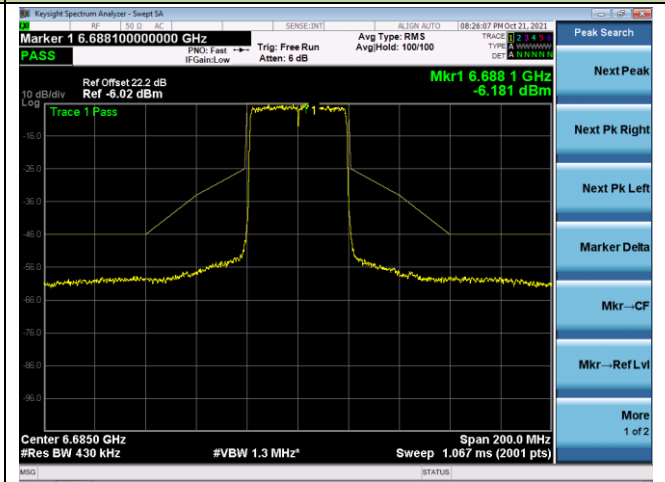

Channel 35 (6125MHz)

Channel 59 (6245MHz)

Channel 91 (6405MHz)

Channel 99 (6445MHz)

Channel 107 (6485MHz)

Channel 115 (6525MHz)

802.11ax-HE40 - Ant 1

Channel 123 (6565MHz)

Channel 147 (6685MHz)

Channel 179 (6845MHz)

Channel 187 (6885MHz)

Channel 195 (6925MHz)

Channel 211 (7005MHz)

802.11ax-HE40 - Ant 1

Channel 211 (7085MHz)

802.11ax-HE80 - Ant 1