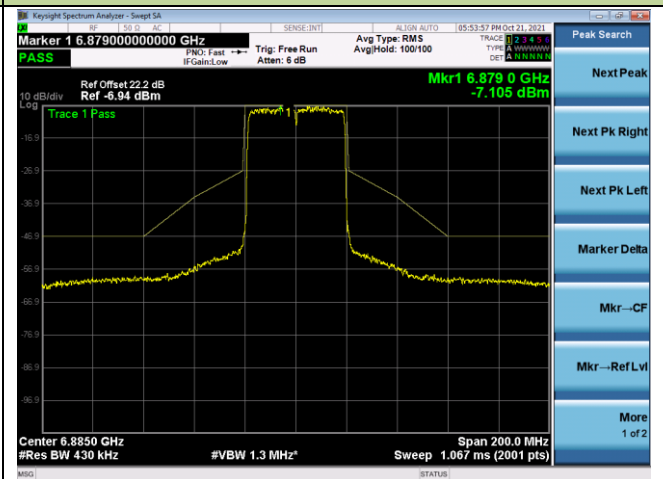

Channel 123 (6565MHz)

Channel 147 (6685MHz)

Channel 179 (6845MHz)

Channel 187 (6885MHz)

Channel 195 (6925MHz)

Channel 211 (7005MHz)

802.11ax-HE40 - Ant 0

Channel 227 (7085MHz)