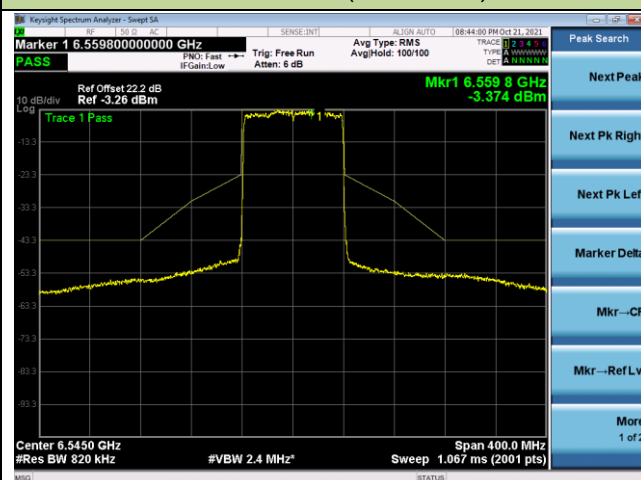

Channel 147 (6685MHz)

Channel 179 (6845MHz)

Channel 187 (6885MHz)

Channel 195 (6925MHz)

Channel 211 (7005MHz)

802.11ax-HE40 - Ant 1

Channel 211 (7085MHz)

802.11ax-HE80 - Ant 1

Channel 39 (6145MHz)

Channel 55 (6225MHz)

Channel 87 (6385MHz)

Channel 103 (6465MHz)

Channel 119 (6545MHz)

Channel 135 (6625MHz)

802.11ax-HE80 - Ant 1