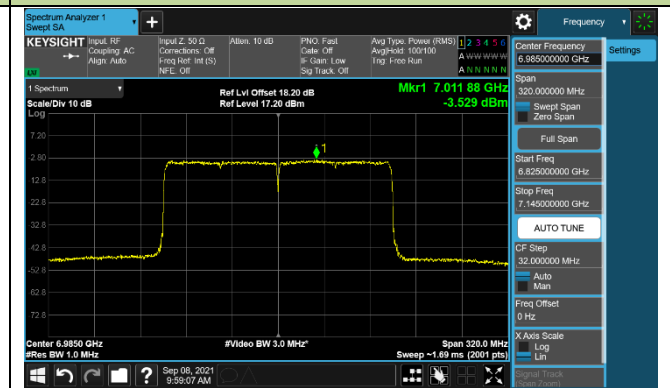

Channel 183 (6865MHz)

802.11ax-HE80 Power Spectral Density – Ant 0 (Nss=1)

802.11ax-HE160 Power Spectral Density – Ant 0 (Nss=1)

Channel 47 (6185MHz)

Channel 79 (6345MHz)

Channel 111 (6505MHz)

Channel 143 (6665MHz)

Channel 175 (6825MHz)

Channel 207 (6985MHz)

802.11ax-HE20 Power Spectral Density – Ant 1 (Nss=1)

Channel 33 (6115MHz)

Channel 61 (6255MHz)

Channel 93 (6415MHz)

Channel 97 (6435MHz)

Channel 105 (6475MHz)