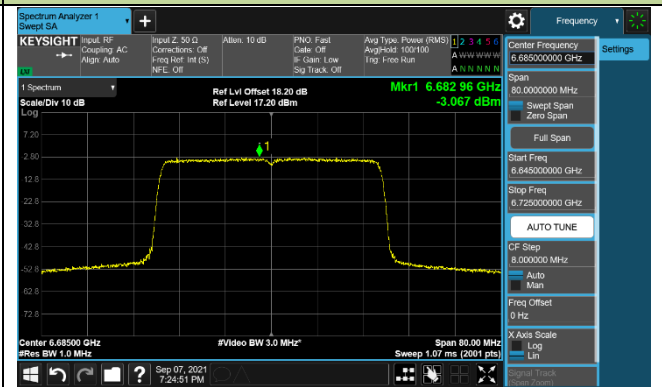

## 802.11ax-HE20 Power Spectral Density – Ant 1 (Nss=1)

Channel 181 (6855MHz)

Channel 185 (6875MHz)

Channel 189 (6895MHz)

Channel 213 (7015MHz)

Channel 229 (7095MHz)

802.11ax-HE40 Power Spectral Density – Ant 1 (Nss=1)

Channel 35 (6125MHz)

Channel 59 (6245MHz)

Channel 91 (6405MHz)

Channel 99 (6445MHz)

Channel 107 (6485MHz)

Channel 115 (6525MHz)

Channel 123 (6565MHz)

Channel 147 (6685MHz)

802.11ax-HE40 Power Spectral Density – Ant 1 (Nss=1)

Channel 179 (6845MHz)

Channel 187 (6885MHz)

Channel 195 (6925MHz)

Channel 211 (7005MHz)

Channel 227 (7085MHz)

802.11ax-HE80 Power Spectral Density – Ant 1 (Nss=1)