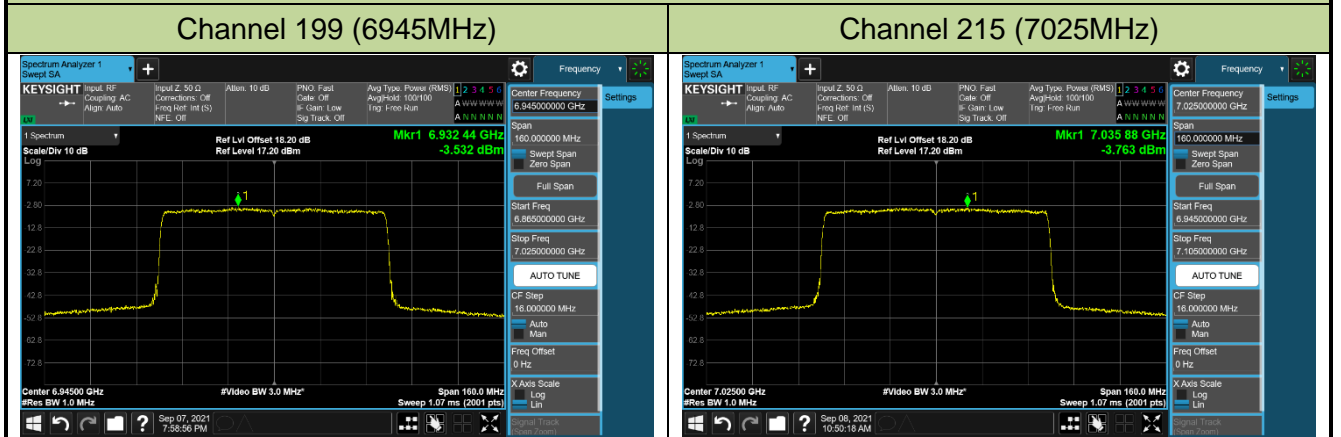

802.11ax-HE80 Power Spectral Density – Ant 0 (Nss=1)

Channel 39 (6145MHz)

Channel 55 (6225MHz)

Channel 87 (6385MHz)

Channel 103 (6465MHz)

Channel 119 (6545MHz)

Channel 135 (6625MHz)

Channel 151 (6705MHz)

Channel 183 (6865MHz)

802.11ax-HE80 Power Spectral Density – Ant 0 (Nss=1)

802.11ax-HE160 Power Spectral Density – Ant 0 (Nss=1)

Channel 47 (6185MHz)

Channel 79 (6345MHz)

Channel 111 (6505MHz)

Channel 143 (6665MHz)