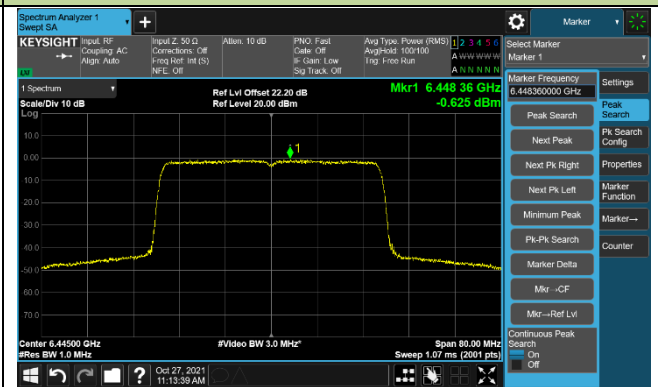

Channel 105 (6475MHz)

Channel 113 (6515MHz)

Channel 117 (6535MHz)

Channel 153 (6715MHz)

802.11ax-HE20 Power Spectral Density – Ant 0 (Nss=2)

Channel 181 (6855MHz)

Channel 185 (6875MHz)

Channel 189 (6895MHz)

Channel 213 (7015MHz)

Channel 229 (7095MHz)

802.11ax-HE40 Power Spectral Density – Ant 0 (Nss=2)

Channel 35 (6125MHz)

Channel 59 (6245MHz)

Channel 91 (6405MHz)

Channel 99 (6445MHz)

Channel 107 (6485MHz)

Channel 115 (6525MHz)

Channel 123 (6565MHz)

Channel 147 (6685MHz)