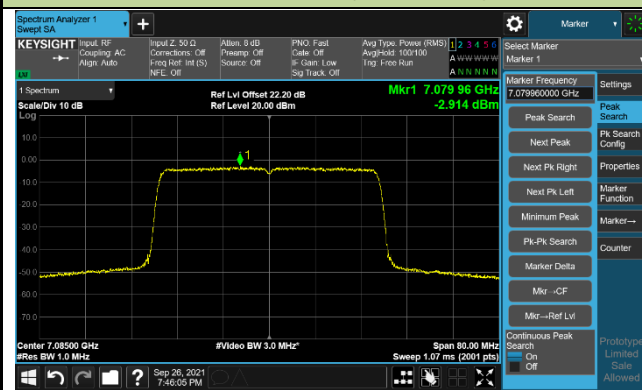

802.11ax-HE40 Power Spectral Density – Ant 1 (Nss=1)

Channel 179 (6845MHz)

Channel 187 (6885MHz)

Channel 195 (6925MHz)

Channel 211 (7005MHz)

Channel 227 (7085MHz)

802.11ax-HE80 Power Spectral Density – Ant 1 (Nss=1)