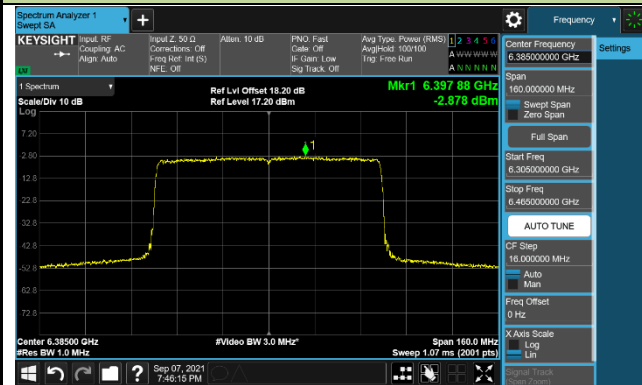

Channel 87 (6385MHz)