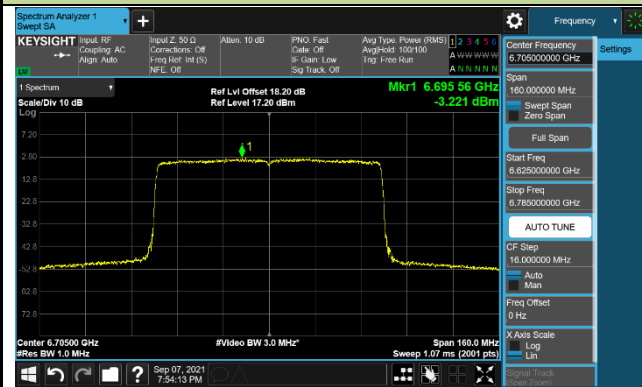

Channel 39 (6145MHz)

Channel 55 (6225MHz)

Channel 87 (6385MHz)

Channel 103 (6465MHz)

Channel 119 (6545MHz)

Channel 135 (6625MHz)

Channel 151 (6705MHz)

Channel 183 (6865MHz)

802.11ax-HE80 Power Spectral Density – Ant 1 (Nss=1)

Channel 199 (6945MHz)

Channel 215 (7025MHz)

802.11ax-HE160 Power Spectral Density – Ant 1 (Nss=1)

Channel 47 (6185MHz)

Channel 79 (6345MHz)

Channel 111 (6505MHz)