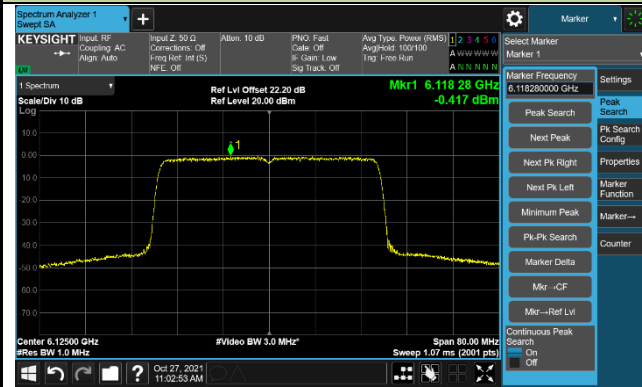

Channel 213 (7015MHz)

Channel 229 (7095MHz)

802.11ax-HE40 Power Spectral Density – Ant 0 (Nss=2)

Channel 35 (6125MHz)

Channel 59 (6245MHz)

Channel 91 (6405MHz)

Channel 99 (6445MHz)

Channel 107 (6485MHz)

Channel 115 (6525MHz)

Channel 123 (6565MHz)

Channel 147 (6685MHz)