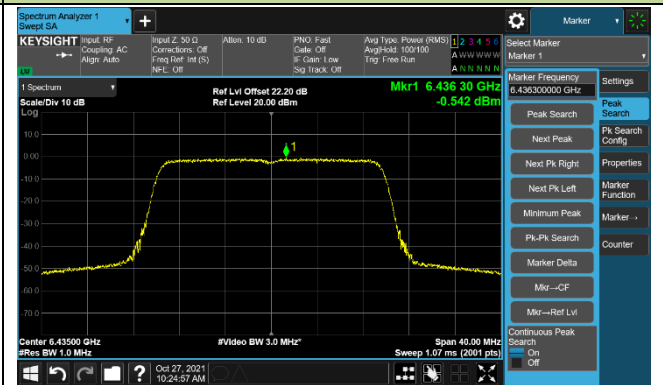

802.11ax-HE80 Power Spectral Density – Ant 1 (Nss=1)

Channel 199 (6945MHz)

Channel 215 (7025MHz)

802.11ax-HE160 Power Spectral Density – Ant 1 (Nss=1)

Channel 47 (6185MHz)

Channel 79 (6345MHz)

Channel 111 (6505MHz)

Channel 143 (6665MHz)

Channel 175 (6825MHz)

Channel 207 (6985MHz)

802.11ax-HE20 Power Spectral Density – Ant 0 (Nss=2)

Channel 33 (6115MHz)

Channel 61 (6255MHz)

Channel 93 (6415MHz)

Channel 97 (6435MHz)

Channel 105 (6475MHz)

Channel 113 (6515MHz)

Channel 117 (6535MHz)

Channel 153 (6715MHz)

802.11ax-HE20 Power Spectral Density – Ant 0 (Nss=2)

Channel 181 (6855MHz)

Channel 185 (6875MHz)

Channel 189 (6895MHz)