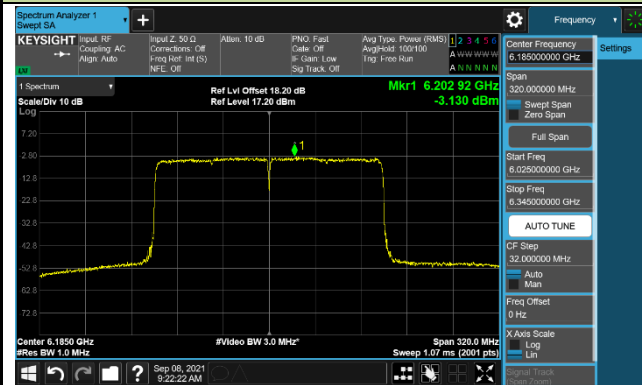

802.11ax-HE80 Power Spectral Density – Ant 1 (Nss=1)

Channel 199 (6945MHz)

Channel 215 (7025MHz)

802.11ax-HE160 Power Spectral Density – Ant 1 (Nss=1)

Channel 47 (6185MHz)

Channel 79 (6345MHz)

Channel 111 (6505MHz)