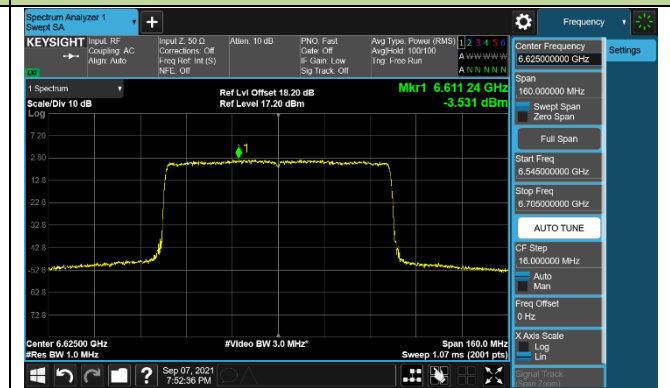

802.11ax-HE80 Power Spectral Density – Ant 0 (Nss=1)

Channel 39 (6145MHz)

Channel 55 (6225MHz)

Channel 87 (6385MHz)

Channel 103 (6465MHz)

Channel 119 (6545MHz)

Channel 135 (6625MHz)

Channel 151 (6705MHz)

Channel 183 (6865MHz)

802.11ax-HE80 Power Spectral Density – Ant 0 (Nss=1)

802.11ax-HE160 Power Spectral Density – Ant 0 (Nss=1)

Channel 47 (6185MHz)

Channel 79 (6345MHz)

Channel 111 (6505MHz)

Channel 143 (6665MHz)