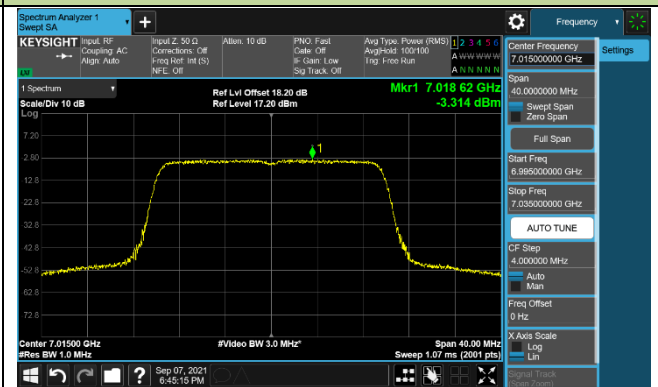

## 802.11ax-HE20 Power Spectral Density – Ant 1 (Nss=1)

Channel 181 (6855MHz)

Channel 185 (6875MHz)

Channel 189 (6895MHz)

Channel 213 (7015MHz)

Channel 229 (7095MHz)

802.11ax-HE40 Power Spectral Density – Ant 1 (Nss=1)