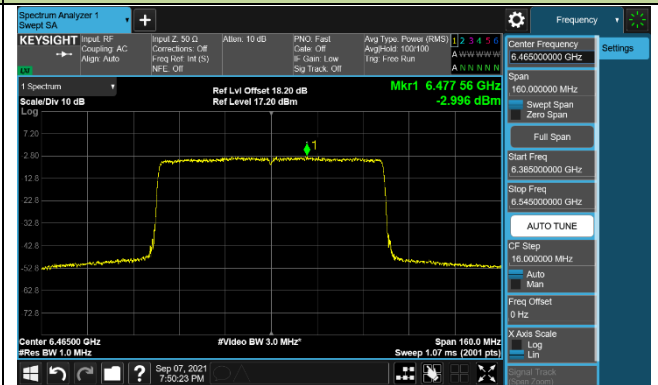

Channel 39 (6145MHz)

Channel 55 (6225MHz)

Channel 87 (6385MHz)

Channel 103 (6465MHz)

Channel 119 (6545MHz)

Channel 135 (6625MHz)

Channel 151 (6705MHz)

Channel 183 (6865MHz)

802.11ax-HE80 Power Spectral Density – Ant 1 (Nss=1)

Channel 199 (6945MHz)

Channel 215 (7025MHz)

802.11ax-HE160 Power Spectral Density – Ant 1 (Nss=1)

Channel 47 (6185MHz)

Channel 79 (6345MHz)

Channel 111 (6505MHz)