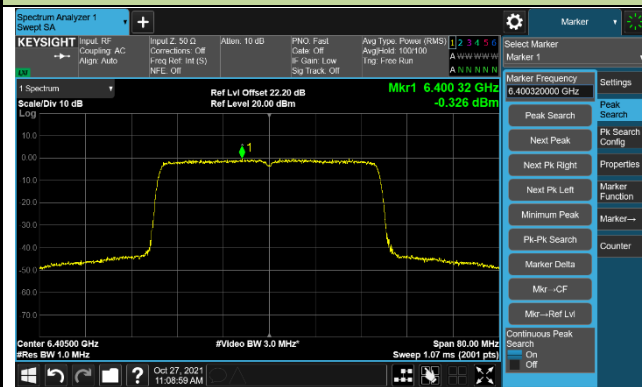

Channel 213 (7015MHz)

Channel 229 (7095MHz)

802.11ax-HE40 Power Spectral Density – Ant 0 (Nss=2)

Channel 35 (6125MHz)

Channel 59 (6245MHz)

Channel 91 (6405MHz)

Channel 99 (6445MHz)

Channel 107 (6485MHz)

Channel 115 (6525MHz)

Channel 123 (6565MHz)

Channel 147 (6685MHz)