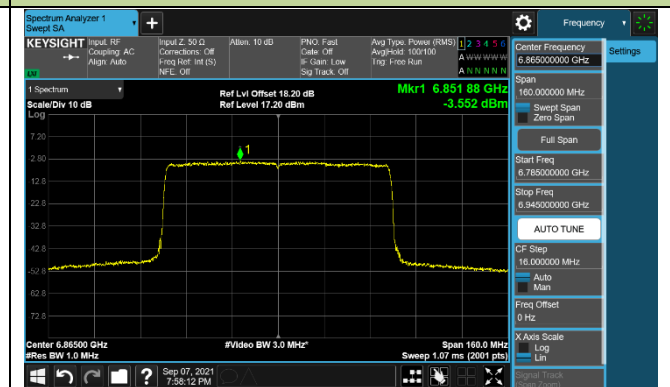

802.11ax-HE80 Power Spectral Density – Ant 0 (Nss=1)

Channel 39 (6145MHz)

Channel 55 (6225MHz)

Channel 87 (6385MHz)

Channel 103 (6465MHz)

Channel 119 (6545MHz)

Channel 135 (6625MHz)

Channel 151 (6705MHz)

Channel 183 (6865MHz)

802.11ax-HE80 Power Spectral Density – Ant 0 (Nss=1)

802.11ax-HE160 Power Spectral Density – Ant 0 (Nss=1)

Channel 47 (6185MHz)

Channel 79 (6345MHz)

Channel 111 (6505MHz)

Channel 143 (6665MHz)