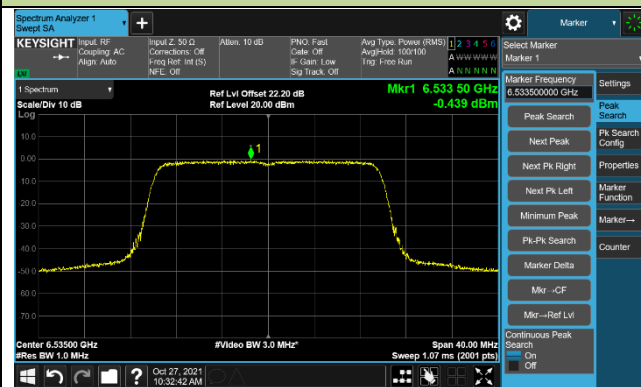

Channel 117 (6535MHz)