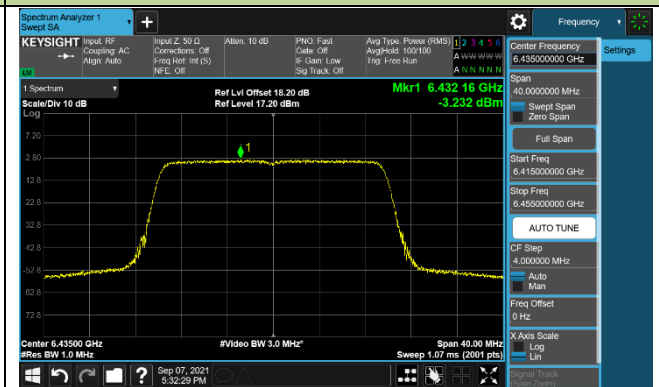

Channel 175 (6825MHz)

Channel 207 (6985MHz)

802.11ax-HE20 Power Spectral Density – Ant 1 (Nss=1)

Channel 33 (6115MHz)

Channel 61 (6255MHz)

Channel 93 (6415MHz)

Channel 97 (6435MHz)

Channel 105 (6475MHz)

Channel 113 (6515MHz)

Channel 117 (6535MHz)

Channel 153 (6715MHz)