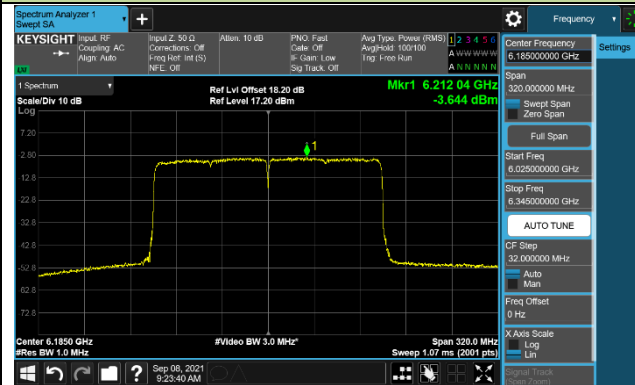

Channel 183 (6865MHz)

802.11ax-HE80 Power Spectral Density – Ant 0 (Nss=1)

802.11ax-HE160 Power Spectral Density – Ant 0 (Nss=1)

Channel 47 (6185MHz)

Channel 79 (6345MHz)

Channel 111 (6505MHz)

Channel 143 (6665MHz)

Channel 175 (6825MHz)

Channel 207 (6985MHz)

802.11ax-HE20 Power Spectral Density – Ant 1 (Nss=1)

Channel 33 (6115MHz)

Channel 61 (6255MHz)

Channel 93 (6415MHz)

Channel 97 (6435MHz)

Channel 105 (6475MHz)