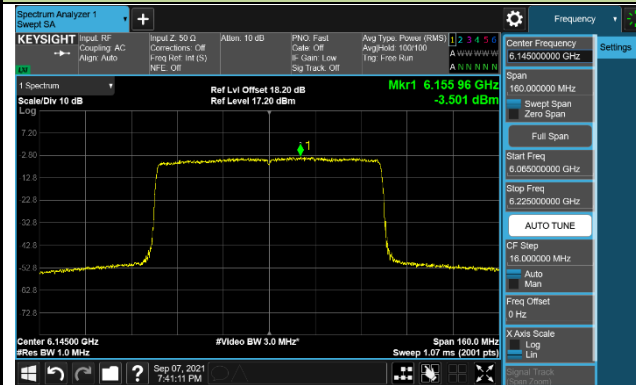

802.11ax-HE80 Power Spectral Density – Ant 0 (Nss=1)

Channel 39 (6145MHz)

Channel 55 (6225MHz)

Channel 87 (6385MHz)

Channel 103 (6465MHz)

Channel 119 (6545MHz)

Channel 135 (6625MHz)

Channel 151 (6705MHz)

Channel 183 (6865MHz)

802.11ax-HE80 Power Spectral Density – Ant 0 (Nss=1)

802.11ax-HE160 Power Spectral Density – Ant 0 (Nss=1)

Channel 47 (6185MHz)

Channel 79 (6345MHz)

Channel 111 (6505MHz)

Channel 143 (6665MHz)