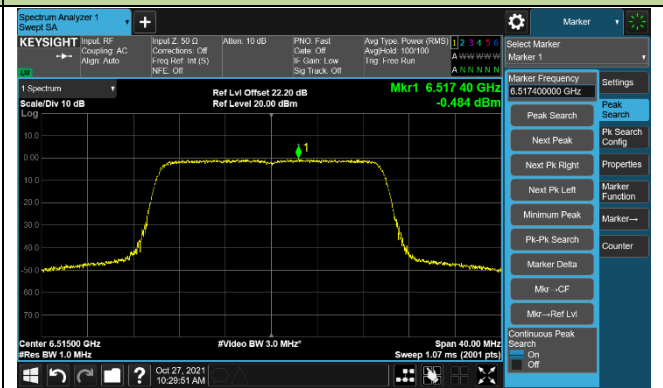

802.11ax-HE80 Power Spectral Density – Ant 1 (Nss=1)

Channel 199 (6945MHz)

Channel 215 (7025MHz)

802.11ax-HE160 Power Spectral Density – Ant 1 (Nss=1)

Channel 47 (6185MHz)

Channel 79 (6345MHz)

Channel 111 (6505MHz)

Channel 143 (6665MHz)

Channel 175 (6825MHz)

Channel 207 (6985MHz)

802.11ax-HE20 Power Spectral Density – Ant 0 (Nss=2)

Channel 33 (6115MHz)

Channel 61 (6255MHz)

Channel 93 (6415MHz)

Channel 97 (6435MHz)

Channel 105 (6475MHz)

Channel 113 (6515MHz)

Channel 117 (6535MHz)

Channel 153 (6715MHz)

802.11ax-HE20 Power Spectral Density – Ant 0 (Nss=2)

Channel 181 (6855MHz)

Channel 185 (6875MHz)

Channel 189 (6895MHz)