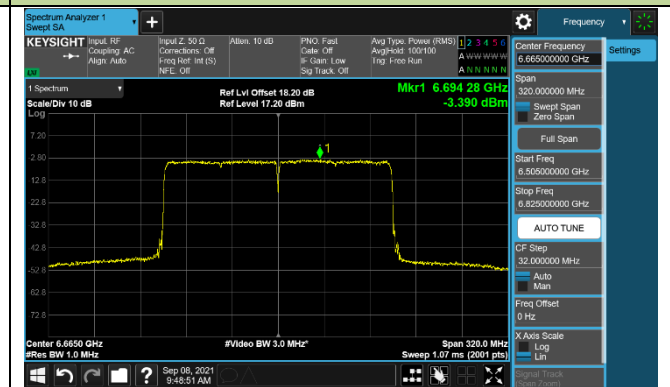

Channel 183 (6865MHz)

802.11ax-HE80 Power Spectral Density – Ant 0 (Nss=1)

802.11ax-HE160 Power Spectral Density – Ant 0 (Nss=1)

Channel 47 (6185MHz)

Channel 79 (6345MHz)

Channel 111 (6505MHz)

Channel 143 (6665MHz)

Channel 175 (6825MHz)

Channel 207 (6985MHz)

802.11ax-HE20 Power Spectral Density – Ant 1 (Nss=1)

Channel 33 (6115MHz)

Channel 61 (6255MHz)

Channel 93 (6415MHz)

Channel 97 (6435MHz)

Channel 105 (6475MHz)