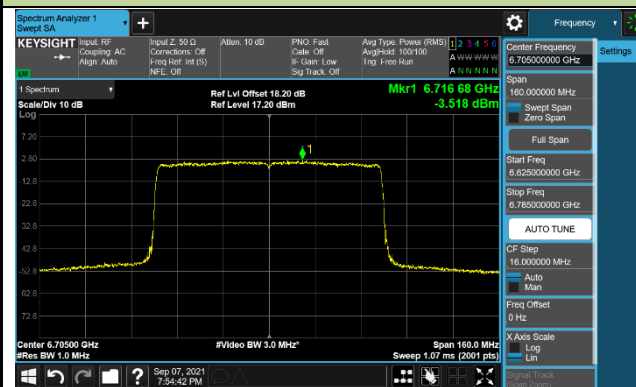

802.11ax-HE80 Power Spectral Density – Ant 0 (Nss=1)

Channel 39 (6145MHz)

Channel 55 (6225MHz)

Channel 87 (6385MHz)

Channel 103 (6465MHz)

Channel 119 (6545MHz)

Channel 135 (6625MHz)

Channel 151 (6705MHz)

Channel 183 (6865MHz)

802.11ax-HE80 Power Spectral Density – Ant 0 (Nss=1)

802.11ax-HE160 Power Spectral Density – Ant 0 (Nss=1)

Channel 47 (6185MHz)

Channel 79 (6345MHz)

Channel 111 (6505MHz)

Channel 143 (6665MHz)