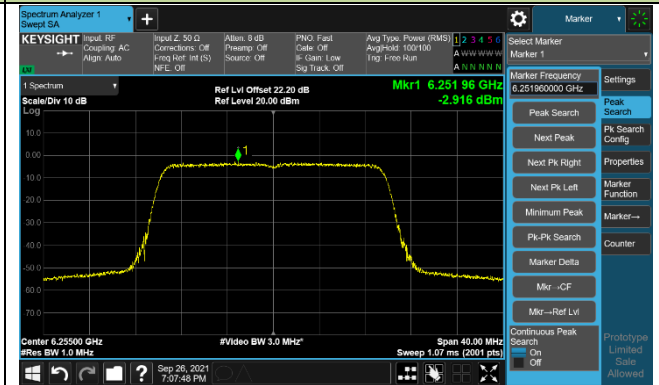

Channel 175 (6825MHz)

Channel 207 (6985MHz)

802.11ax-HE20 Power Spectral Density – Ant 1 (Nss=1)

Channel 33 (6115MHz)

Channel 61 (6255MHz)

Channel 93 (6415MHz)

Channel 97 (6435MHz)

Channel 105 (6475MHz)

Channel 113 (6515MHz)

Channel 117 (6535MHz)

Channel 153 (6715MHz)