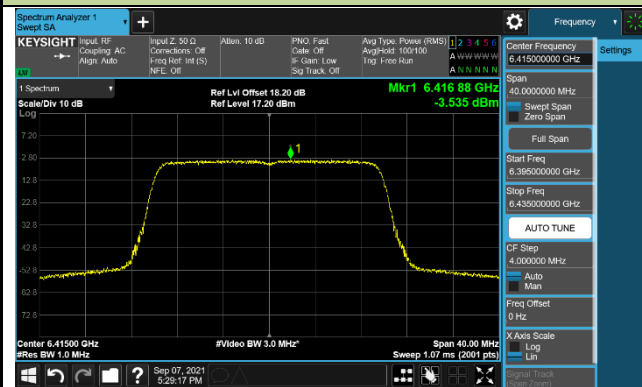

Channel 175 (6825MHz)

Channel 207 (6985MHz)

802.11ax-HE20 Power Spectral Density – Ant 1 (Nss=1)

Channel 33 (6115MHz)

Channel 61 (6255MHz)

Channel 93 (6415MHz)

Channel 97 (6435MHz)

Channel 105 (6475MHz)

Channel 113 (6515MHz)

Channel 117 (6535MHz)

Channel 153 (6715MHz)