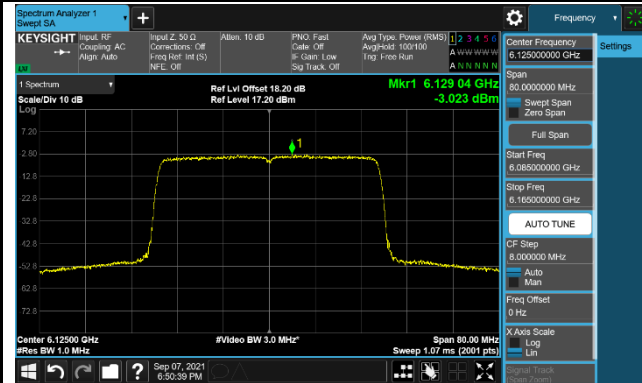

802.11ax-HE40 Power Spectral Density – Ant 1 (Nss=1)

Channel 35 (6125MHz)