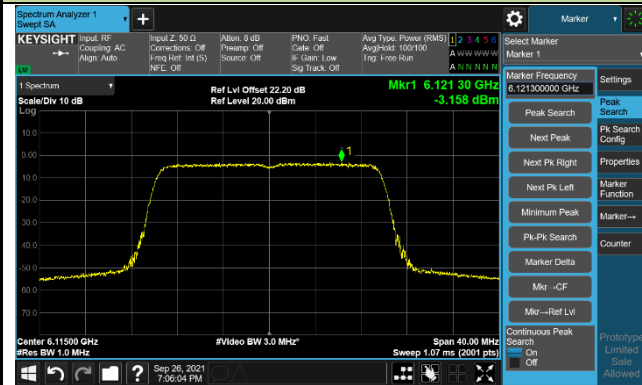

Channel 175 (6825MHz)

Channel 207 (6985MHz)

802.11ax-HE20 Power Spectral Density – Ant 1 (Nss=1)

Channel 33 (6115MHz)

Channel 61 (6255MHz)

Channel 93 (6415MHz)

Channel 97 (6435MHz)

Channel 105 (6475MHz)

Channel 113 (6515MHz)

Channel 117 (6535MHz)

Channel 153 (6715MHz)