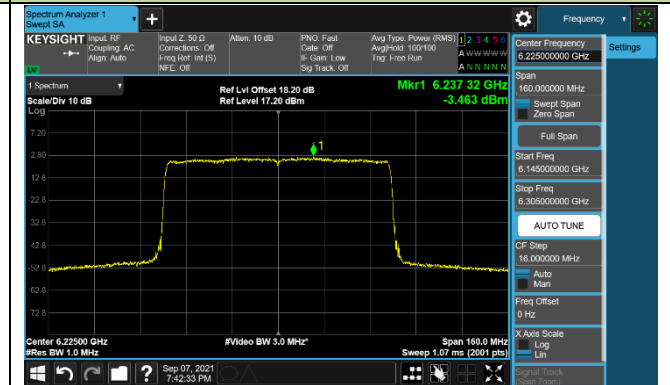

802.11ax-HE80 Power Spectral Density – Ant 0 (Nss=1)

Channel 39 (6145MHz)

Channel 55 (6225MHz)

Channel 87 (6385MHz)

Channel 103 (6465MHz)

Channel 119 (6545MHz)

Channel 135 (6625MHz)

Channel 151 (6705MHz)

Channel 183 (6865MHz)

802.11ax-HE80 Power Spectral Density – Ant 0 (Nss=1)

802.11ax-HE160 Power Spectral Density – Ant 0 (Nss=1)

Channel 47 (6185MHz)

Channel 79 (6345MHz)

Channel 111 (6505MHz)

Channel 143 (6665MHz)