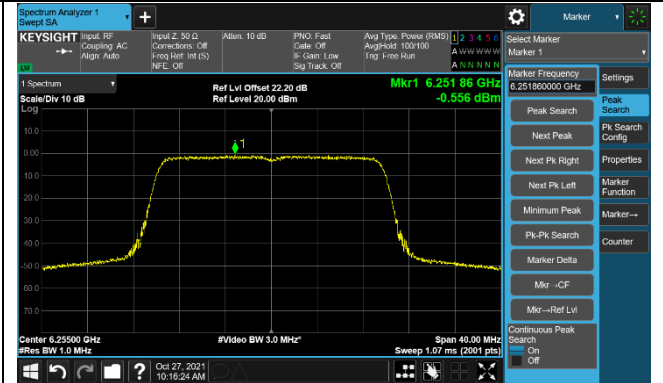

Channel 143 (6665MHz)

Channel 175 (6825MHz)

Channel 207 (6985MHz)

802.11ax-HE20 Power Spectral Density – Ant 0 (Nss=2)

Channel 33 (6115MHz)

Channel 61 (6255MHz)

Channel 93 (6415MHz)

Channel 97 (6435MHz)

Channel 105 (6475MHz)

Channel 113 (6515MHz)

Channel 117 (6535MHz)

Channel 153 (6715MHz)

802.11ax-HE20 Power Spectral Density – Ant 0 (Nss=2)

Channel 181 (6855MHz)

Channel 185 (6875MHz)

Channel 189 (6895MHz)