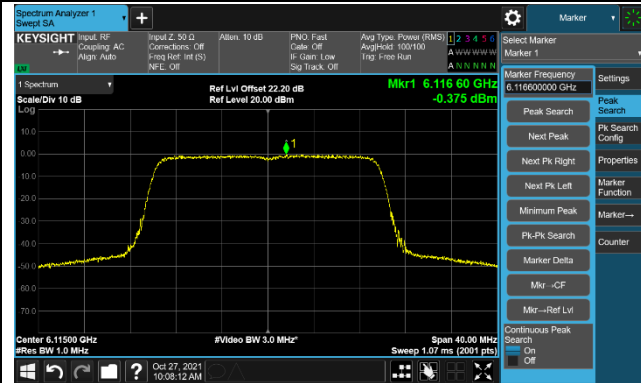

Channel 143 (6665MHz)

Channel 175 (6825MHz)

Channel 207 (6985MHz)

802.11ax-HE20 Power Spectral Density – Ant 0 (Nss=2)

Channel 33 (6115MHz)

Channel 61 (6255MHz)

Channel 93 (6415MHz)

Channel 97 (6435MHz)

Channel 105 (6475MHz)

Channel 113 (6515MHz)

Channel 117 (6535MHz)

Channel 153 (6715MHz)

802.11ax-HE20 Power Spectral Density – Ant 0 (Nss=2)

Channel 181 (6855MHz)

Channel 185 (6875MHz)

Channel 189 (6895MHz)