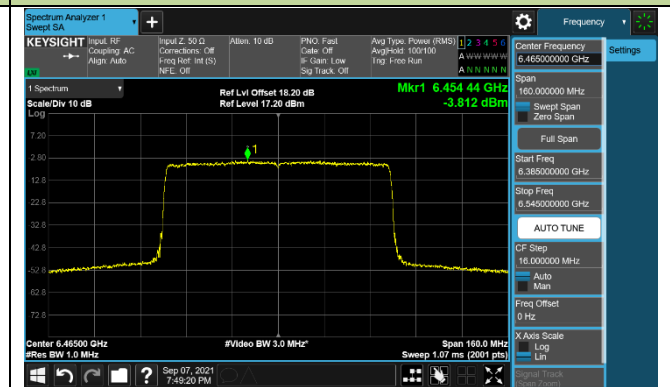

802.11ax-HE80 Power Spectral Density – Ant 0 (Nss=1)

Channel 39 (6145MHz)

Channel 55 (6225MHz)

Channel 87 (6385MHz)

Channel 103 (6465MHz)

Channel 119 (6545MHz)

Channel 135 (6625MHz)

Channel 151 (6705MHz)

Channel 183 (6865MHz)

802.11ax-HE80 Power Spectral Density – Ant 0 (Nss=1)

802.11ax-HE160 Power Spectral Density – Ant 0 (Nss=1)

Channel 47 (6185MHz)

Channel 79 (6345MHz)

Channel 111 (6505MHz)

Channel 143 (6665MHz)