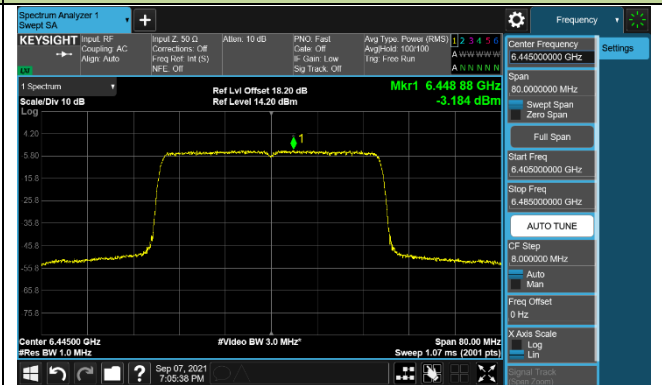

Channel 35 (6125MHz)

Channel 59 (6245MHz)

Channel 91 (6405MHz)

Channel 99 (6445MHz)

Channel 107 (6485MHz)

Channel 115 (6525MHz)

Channel 123 (6565MHz)

Channel 147 (6685MHz)

802.11ax-HE40 Power Spectral Density – Ant 1 (Nss=1)

Channel 179 (6845MHz)

Channel 187 (6885MHz)

Channel 195 (6925MHz)

Channel 211 (7005MHz)

Channel 227 (7085MHz)

802.11ax-HE80 Power Spectral Density – Ant 1 (Nss=1)