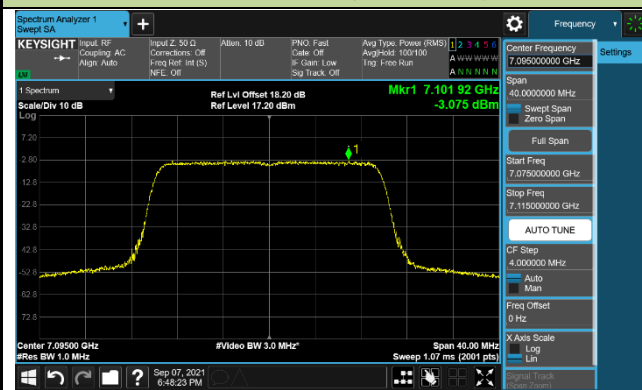

## 802.11ax-HE20 Power Spectral Density – Ant 1 (Nss=1)

Channel 181 (6855MHz)

Channel 185 (6875MHz)

Channel 189 (6895MHz)

Channel 213 (7015MHz)

Channel 229 (7095MHz)

802.11ax-HE40 Power Spectral Density – Ant 1 (Nss=1)