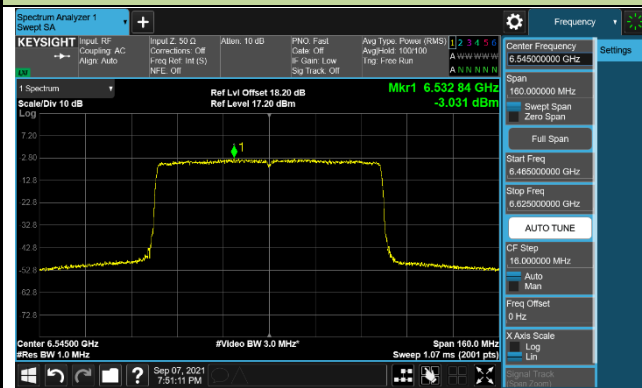

Channel 119 (6545MHz)