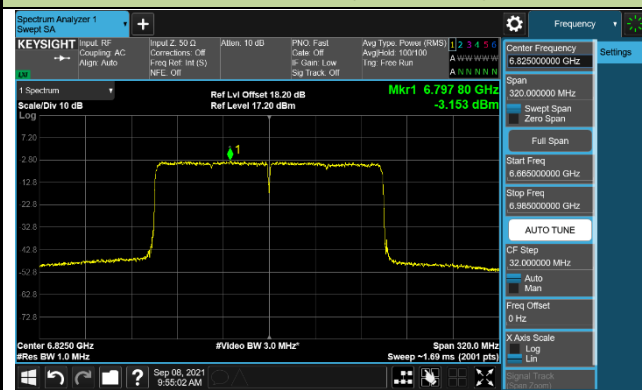

Channel 175 (6825MHz)