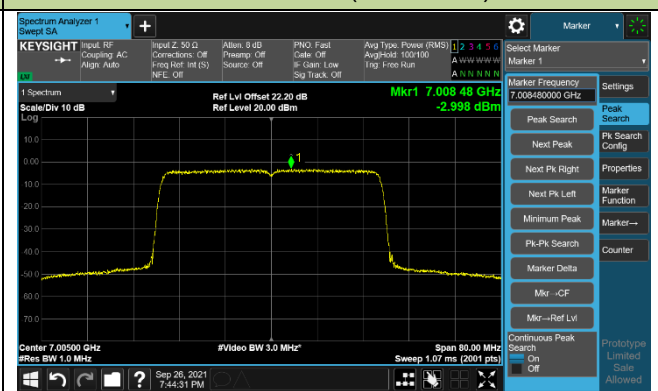

802.11ax-HE40 Power Spectral Density – Ant 1 (Nss=1)

Channel 179 (6845MHz)

Channel 187 (6885MHz)

Channel 195 (6925MHz)

Channel 211 (7005MHz)

Channel 227 (7085MHz)

802.11ax-HE80 Power Spectral Density – Ant 1 (Nss=1)