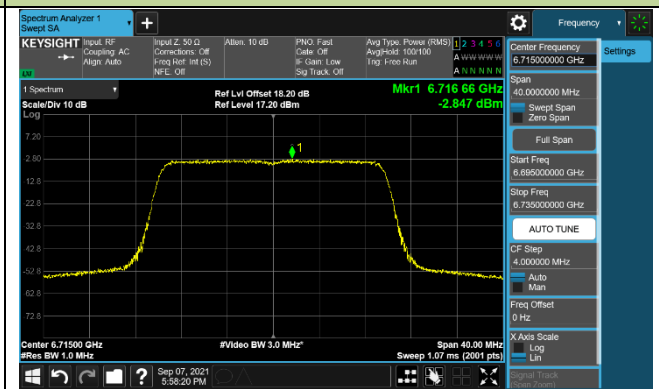

Channel 175 (6825MHz)

Channel 207 (6985MHz)

802.11ax-HE20 Power Spectral Density – Ant 1 (Nss=1)

Channel 33 (6115MHz)

Channel 61 (6255MHz)

Channel 93 (6415MHz)

Channel 97 (6435MHz)

Channel 105 (6475MHz)

Channel 113 (6515MHz)

Channel 117 (6535MHz)

Channel 153 (6715MHz)