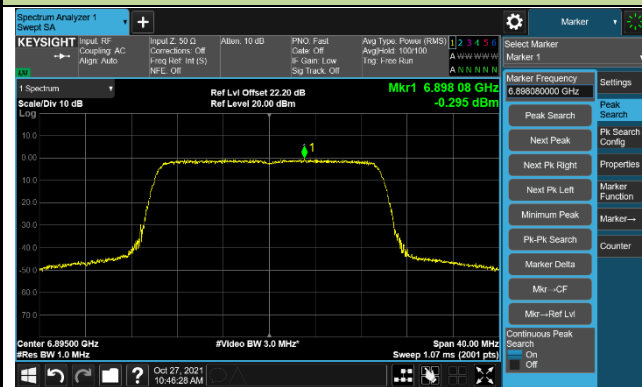

Channel 105 (6475MHz)

Channel 113 (6515MHz)

Channel 117 (6535MHz)

Channel 153 (6715MHz)

802.11ax-HE20 Power Spectral Density – Ant 0 (Nss=2)

Channel 181 (6855MHz)

Channel 185 (6875MHz)

Channel 189 (6895MHz)

Channel 213 (7015MHz)

Channel 229 (7095MHz)

802.11ax-HE40 Power Spectral Density – Ant 0 (Nss=2)

Channel 35 (6125MHz)

Channel 59 (6245MHz)

Channel 91 (6405MHz)

Channel 99 (6445MHz)

Channel 107 (6485MHz)