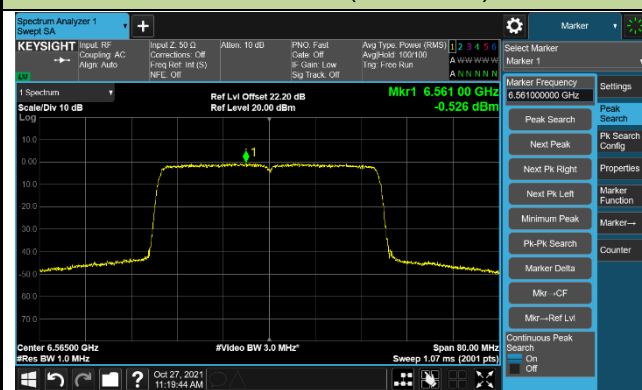

Channel 105 (6475MHz)

Channel 113 (6515MHz)

Channel 117 (6535MHz)

Channel 153 (6715MHz)

802.11ax-HE20 Power Spectral Density – Ant 0 (Nss=2)

Channel 181 (6855MHz)

Channel 185 (6875MHz)

Channel 189 (6895MHz)

Channel 213 (7015MHz)

Channel 229 (7095MHz)

802.11ax-HE40 Power Spectral Density – Ant 0 (Nss=2)

Channel 35 (6125MHz)

Channel 59 (6245MHz)

Channel 91 (6405MHz)

Channel 99 (6445MHz)

Channel 107 (6485MHz)

Channel 115 (6525MHz)

Channel 123 (6565MHz)

Channel 147 (6685MHz)