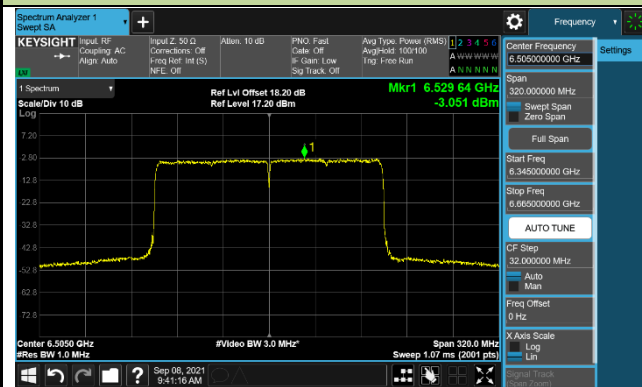

802.11ax-HE80 Power Spectral Density – Ant 1 (Nss=1)

Channel 199 (6945MHz)

Channel 215 (7025MHz)

802.11ax-HE160 Power Spectral Density – Ant 1 (Nss=1)

Channel 47 (6185MHz)

Channel 79 (6345MHz)

Channel 111 (6505MHz)