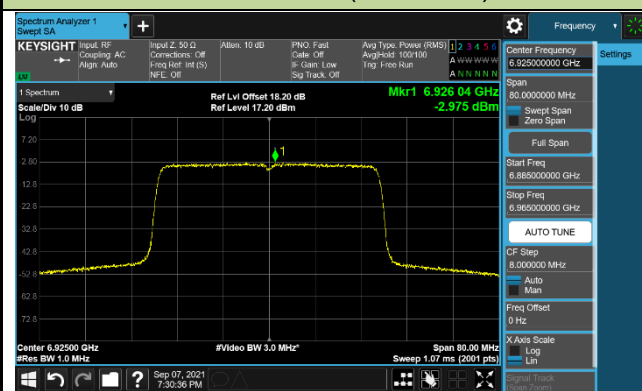

802.11ax-HE40 Power Spectral Density – Ant 1 (Nss=1)

Channel 179 (6845MHz)

Channel 187 (6885MHz)

Channel 195 (6925MHz)

Channel 211 (7005MHz)

Channel 227 (7085MHz)

802.11ax-HE80 Power Spectral Density – Ant 1 (Nss=1)