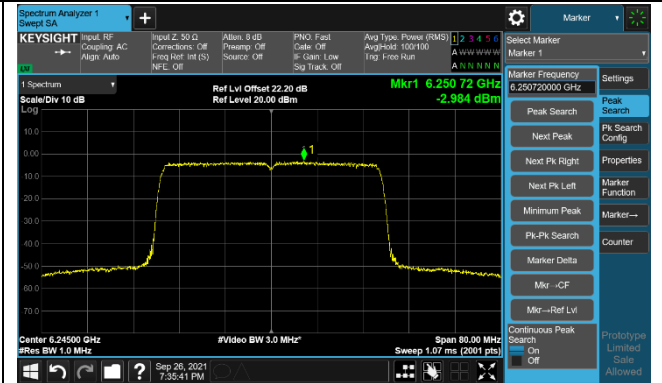

Channel 59 (6245MHz)