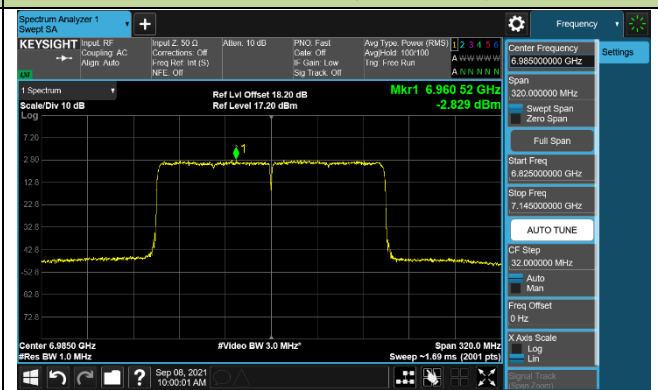

802.11ax-HE80 Power Spectral Density – Ant 1 (Nss=1)

Channel 199 (6945MHz)

Channel 215 (7025MHz)

802.11ax-HE160 Power Spectral Density – Ant 1 (Nss=1)

Channel 47 (6185MHz)

Channel 79 (6345MHz)

Channel 111 (6505MHz)

Channel 143 (6665MHz)

Channel 175 (6825MHz)

Channel 207 (6985MHz)

802.11ax-HE20 Power Spectral Density – Ant 0 (Nss=2)

Channel 33 (6115MHz)

Channel 61 (6255MHz)

Channel 93 (6415MHz)

Channel 97 (6435MHz)