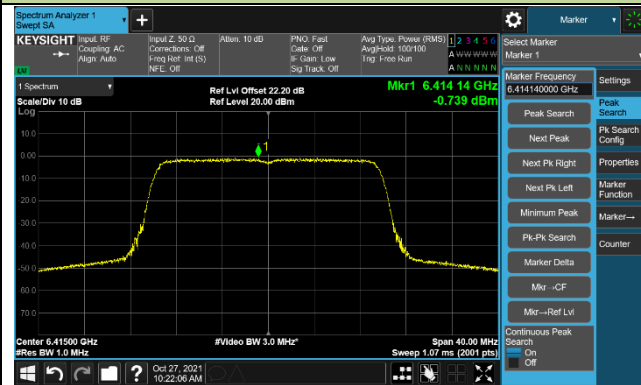

Channel 143 (6665MHz)

Channel 175 (6825MHz)

Channel 207 (6985MHz)

802.11ax-HE20 Power Spectral Density – Ant 0 (Nss=2)

Channel 33 (6115MHz)

Channel 61 (6255MHz)

Channel 93 (6415MHz)

Channel 97 (6435MHz)

Channel 105 (6475MHz)

Channel 113 (6515MHz)

Channel 117 (6535MHz)

Channel 153 (6715MHz)

802.11ax-HE20 Power Spectral Density – Ant 0 (Nss=2)

Channel 181 (6855MHz)

Channel 185 (6875MHz)

Channel 189 (6895MHz)