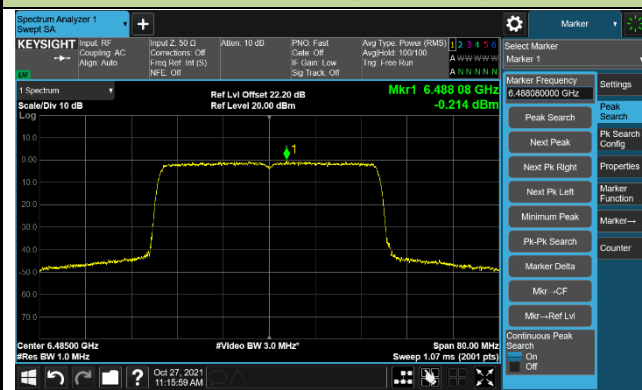

Channel 213 (7015MHz)

Channel 229 (7095MHz)

802.11ax-HE40 Power Spectral Density – Ant 0 (Nss=2)

Channel 35 (6125MHz)

Channel 59 (6245MHz)

Channel 91 (6405MHz)

Channel 99 (6445MHz)

Channel 107 (6485MHz)

Channel 115 (6525MHz)

Channel 123 (6565MHz)

Channel 147 (6685MHz)