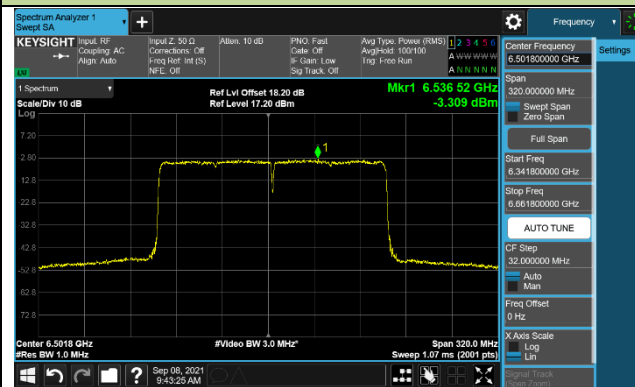

Channel 183 (6865MHz)

802.11ax-HE80 Power Spectral Density – Ant 0 (Nss=1)

802.11ax-HE160 Power Spectral Density – Ant 0 (Nss=1)

Channel 47 (6185MHz)

Channel 79 (6345MHz)

Channel 111 (6505MHz)

Channel 143 (6665MHz)

Channel 175 (6825MHz)

Channel 207 (6985MHz)

802.11ax-HE20 Power Spectral Density – Ant 1 (Nss=1)

Channel 33 (6115MHz)

Channel 61 (6255MHz)

Channel 93 (6415MHz)

Channel 97 (6435MHz)

Channel 105 (6475MHz)