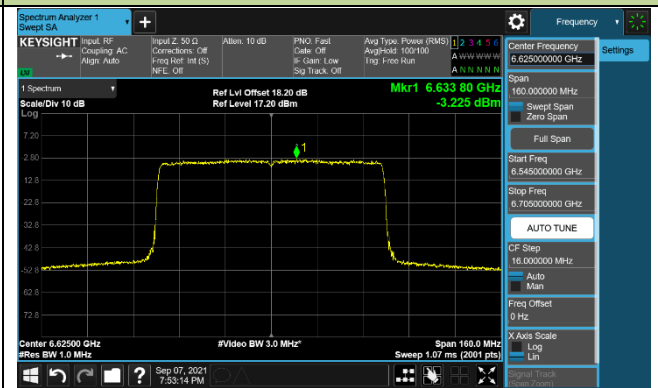

Channel 39 (6145MHz)

Channel 55 (6225MHz)

Channel 87 (6385MHz)

Channel 103 (6465MHz)

Channel 119 (6545MHz)

Channel 135 (6625MHz)

Channel 151 (6705MHz)

Channel 183 (6865MHz)

802.11ax-HE80 Power Spectral Density – Ant 1 (Nss=1)

Channel 199 (6945MHz)

Channel 215 (7025MHz)

802.11ax-HE160 Power Spectral Density – Ant 1 (Nss=1)

Channel 47 (6185MHz)

Channel 79 (6345MHz)

Channel 111 (6505MHz)