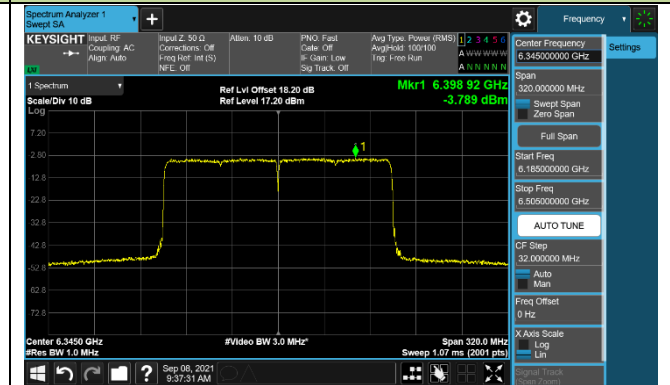

Channel 183 (6865MHz)

802.11ax-HE80 Power Spectral Density – Ant 0 (Nss=1)

802.11ax-HE160 Power Spectral Density – Ant 0 (Nss=1)

Channel 47 (6185MHz)

Channel 79 (6345MHz)

Channel 111 (6505MHz)

Channel 143 (6665MHz)

Channel 175 (6825MHz)

Channel 207 (6985MHz)

802.11ax-HE20 Power Spectral Density – Ant 1 (Nss=1)

Channel 33 (6115MHz)

Channel 61 (6255MHz)

Channel 93 (6415MHz)

Channel 97 (6435MHz)

Channel 105 (6475MHz)