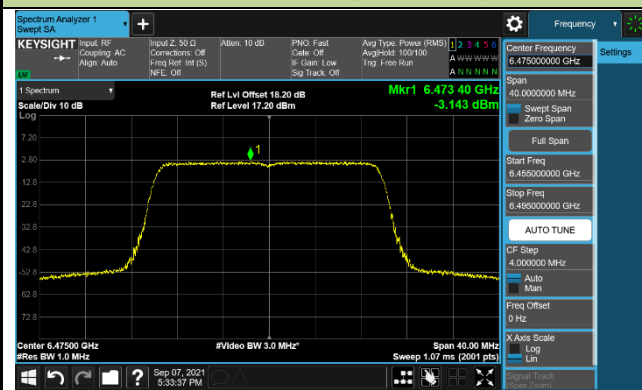

Channel 175 (6825MHz)

Channel 207 (6985MHz)

802.11ax-HE20 Power Spectral Density – Ant 1 (Nss=1)

Channel 33 (6115MHz)

Channel 61 (6255MHz)

Channel 93 (6415MHz)

Channel 97 (6435MHz)

Channel 105 (6475MHz)

Channel 113 (6515MHz)

Channel 117 (6535MHz)

Channel 153 (6715MHz)