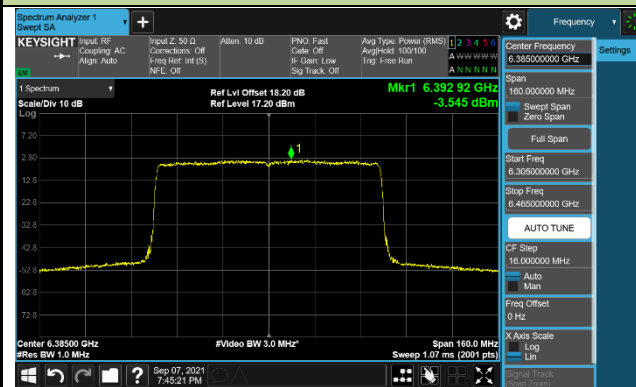

802.11ax-HE80 Power Spectral Density – Ant 0 (Nss=1)

Channel 39 (6145MHz)

Channel 55 (6225MHz)

Channel 87 (6385MHz)

Channel 103 (6465MHz)

Channel 119 (6545MHz)

Channel 135 (6625MHz)

Channel 151 (6705MHz)

Channel 183 (6865MHz)

802.11ax-HE80 Power Spectral Density – Ant 0 (Nss=1)

802.11ax-HE160 Power Spectral Density – Ant 0 (Nss=1)

Channel 47 (6185MHz)

Channel 79 (6345MHz)

Channel 111 (6505MHz)

Channel 143 (6665MHz)