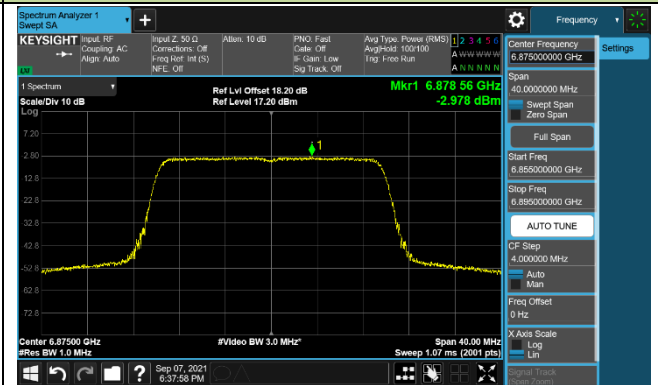

Channel 113 (6515MHz)

Channel 117 (6535MHz)

Channel 153 (6715MHz)

## 802.11ax-HE20 Power Spectral Density – Ant 1 (Nss=1)

Channel 181 (6855MHz)

Channel 185 (6875MHz)

Channel 189 (6895MHz)

Channel 213 (7015MHz)

Channel 229 (7095MHz)

802.11ax-HE40 Power Spectral Density – Ant 1 (Nss=1)