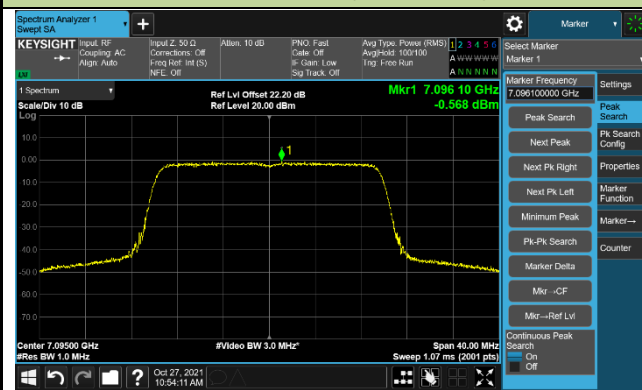

Channel 105 (6475MHz)

Channel 113 (6515MHz)

Channel 117 (6535MHz)

Channel 153 (6715MHz)

802.11ax-HE20 Power Spectral Density – Ant 0 (Nss=2)

Channel 181 (6855MHz)

Channel 185 (6875MHz)

Channel 189 (6895MHz)

Channel 213 (7015MHz)

Channel 229 (7095MHz)

802.11ax-HE40 Power Spectral Density – Ant 0 (Nss=2)

Channel 35 (6125MHz)

Channel 59 (6245MHz)

Channel 91 (6405MHz)

Channel 99 (6445MHz)

Channel 107 (6485MHz)