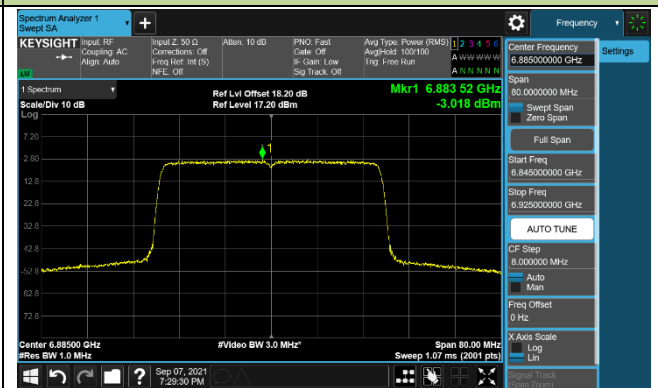

## 802.11ax-HE20 Power Spectral Density – Ant 1 (Nss=1)

Channel 181 (6855MHz)

Channel 185 (6875MHz)

Channel 189 (6895MHz)

Channel 213 (7015MHz)

Channel 229 (7095MHz)

802.11ax-HE40 Power Spectral Density – Ant 1 (Nss=1)

Channel 35 (6125MHz)

Channel 59 (6245MHz)

Channel 91 (6405MHz)

Channel 99 (6445MHz)

Channel 107 (6485MHz)

Channel 115 (6525MHz)

Channel 123 (6565MHz)

Channel 147 (6685MHz)

802.11ax-HE40 Power Spectral Density – Ant 1 (Nss=1)

Channel 179 (6845MHz)

Channel 187 (6885MHz)

Channel 195 (6925MHz)

Channel 211 (7005MHz)

Channel 227 (7085MHz)

802.11ax-HE80 Power Spectral Density – Ant 1 (Nss=1)