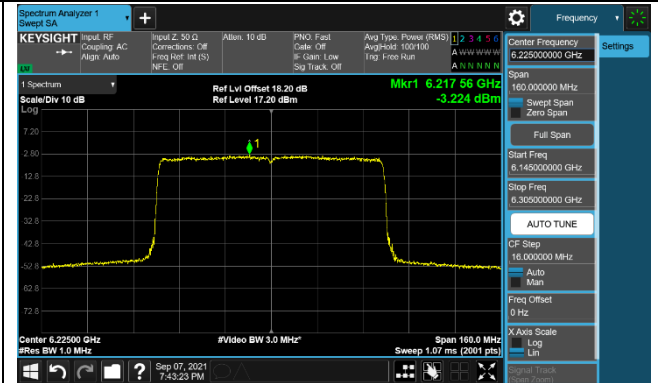

Channel 55 (6225MHz)