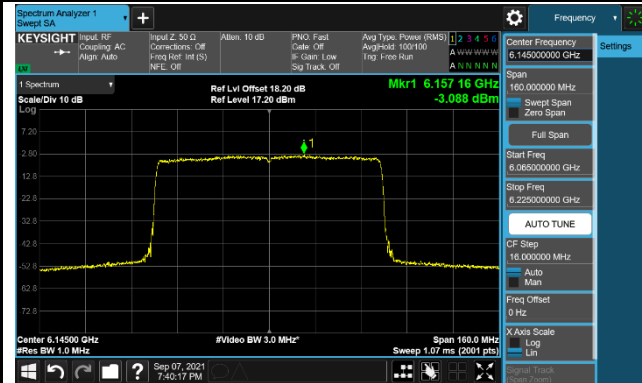

802.11ax-HE80 Power Spectral Density – Ant 1 (Nss=1)

Channel 39 (6145MHz)