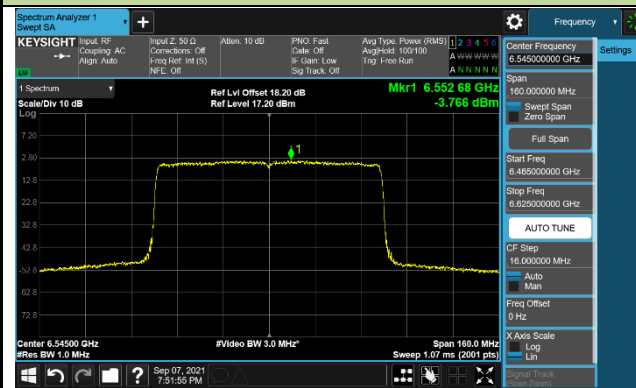

802.11ax-HE80 Power Spectral Density – Ant 0 (Nss=1)

Channel 39 (6145MHz)

Channel 55 (6225MHz)

Channel 87 (6385MHz)

Channel 103 (6465MHz)

Channel 119 (6545MHz)

Channel 135 (6625MHz)

Channel 151 (6705MHz)

Channel 183 (6865MHz)

802.11ax-HE80 Power Spectral Density – Ant 0 (Nss=1)

802.11ax-HE160 Power Spectral Density – Ant 0 (Nss=1)

Channel 47 (6185MHz)

Channel 79 (6345MHz)

Channel 111 (6505MHz)

Channel 143 (6665MHz)