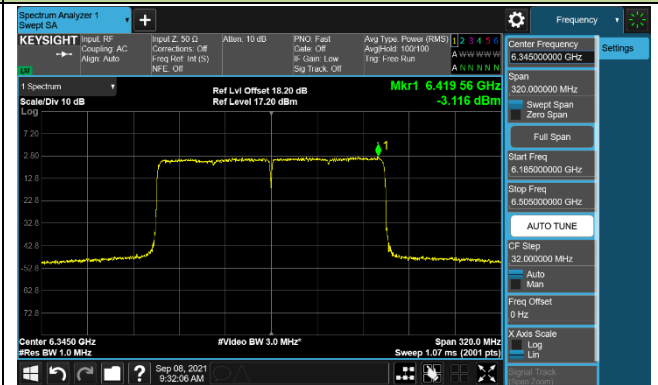

802.11ax-HE80 Power Spectral Density – Ant 1 (Nss=1)

Channel 199 (6945MHz)

Channel 215 (7025MHz)

802.11ax-HE160 Power Spectral Density – Ant 1 (Nss=1)

Channel 47 (6185MHz)

Channel 79 (6345MHz)

Channel 111 (6505MHz)