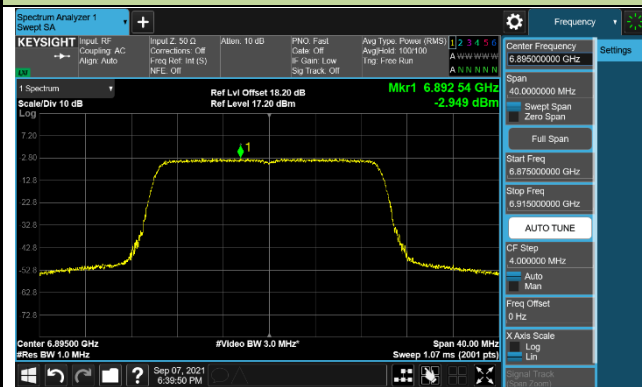

## 802.11ax-HE20 Power Spectral Density – Ant 1 (Nss=1)

Channel 181 (6855MHz)

Channel 185 (6875MHz)

Channel 189 (6895MHz)

Channel 213 (7015MHz)

Channel 229 (7095MHz)

802.11ax-HE40 Power Spectral Density – Ant 1 (Nss=1)