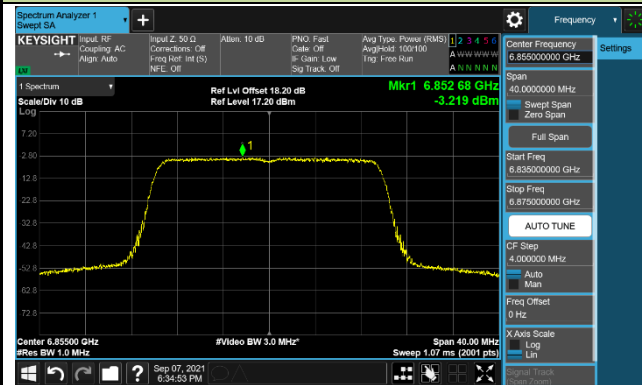

Channel 113 (6515MHz)

Channel 117 (6535MHz)

Channel 153 (6715MHz)

## 802.11ax-HE20 Power Spectral Density – Ant 1 (Nss=1)

Channel 181 (6855MHz)

Channel 185 (6875MHz)

Channel 189 (6895MHz)

Channel 213 (7015MHz)

Channel 229 (7095MHz)

802.11ax-HE40 Power Spectral Density – Ant 1 (Nss=1)