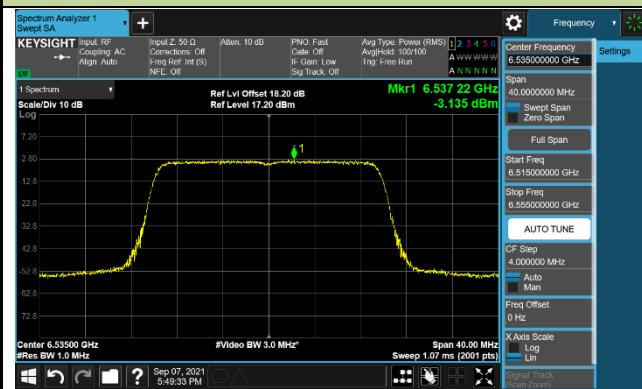

Channel 117 (6535MHz)