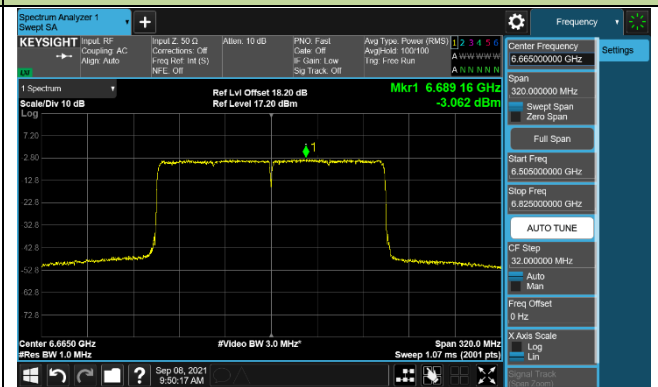

802.11ax-HE80 Power Spectral Density – Ant 1 (Nss=1)

Channel 199 (6945MHz)

Channel 215 (7025MHz)

802.11ax-HE160 Power Spectral Density – Ant 1 (Nss=1)

Channel 47 (6185MHz)

Channel 79 (6345MHz)

Channel 111 (6505MHz)

Channel 143 (6665MHz)

Channel 175 (6825MHz)

Channel 207 (6985MHz)

802.11ax-HE20 Power Spectral Density – Ant 0 (Nss=2)

Channel 33 (6115MHz)

Channel 61 (6255MHz)

Channel 93 (6415MHz)

Channel 97 (6435MHz)