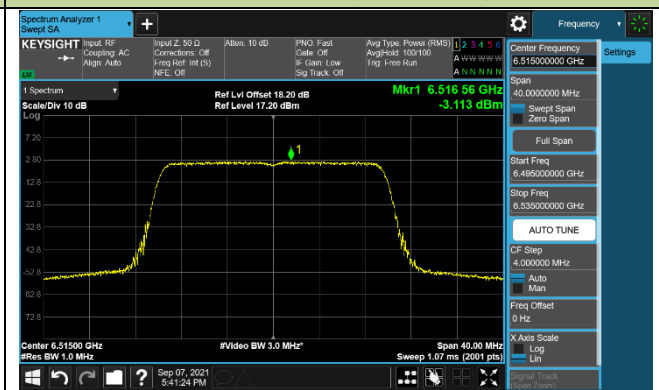

Channel 175 (6825MHz)

Channel 207 (6985MHz)

802.11ax-HE20 Power Spectral Density – Ant 1 (Nss=1)

Channel 33 (6115MHz)

Channel 61 (6255MHz)

Channel 93 (6415MHz)

Channel 97 (6435MHz)

Channel 105 (6475MHz)

Channel 113 (6515MHz)

Channel 117 (6535MHz)

Channel 153 (6715MHz)