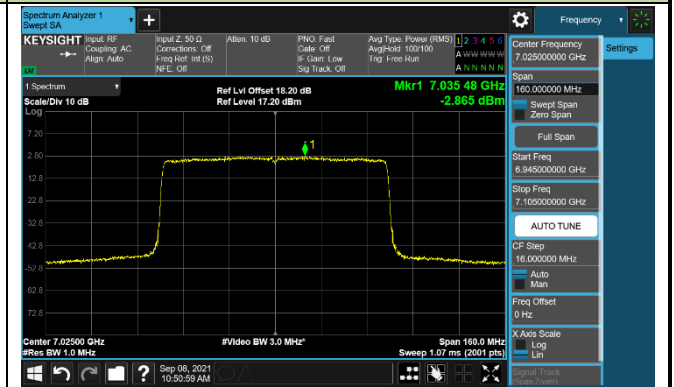

Channel 39 (6145MHz)

Channel 55 (6225MHz)

Channel 87 (6385MHz)

Channel 103 (6465MHz)

Channel 119 (6545MHz)

Channel 135 (6625MHz)

Channel 151 (6705MHz)

Channel 183 (6865MHz)

802.11ax-HE80 Power Spectral Density – Ant 1 (Nss=1)

Channel 199 (6945MHz)

Channel 215 (7025MHz)

802.11ax-HE160 Power Spectral Density – Ant 1 (Nss=1)

Channel 47 (6185MHz)

Channel 79 (6345MHz)

Channel 111 (6505MHz)