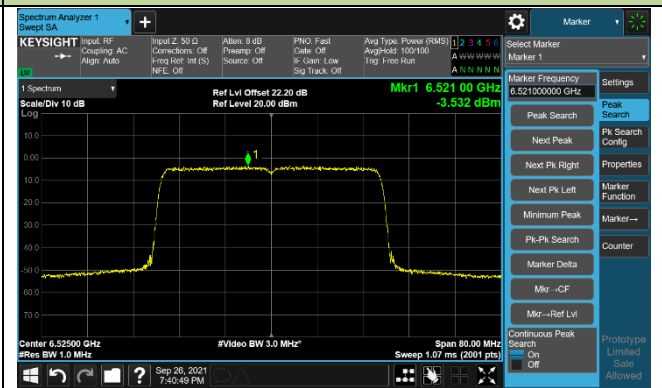

Channel 35 (6125MHz)

Channel 59 (6245MHz)

Channel 91 (6405MHz)

Channel 99 (6445MHz)

Channel 107 (6485MHz)

Channel 115 (6525MHz)

Channel 123 (6565MHz)

Channel 147 (6685MHz)

802.11ax-HE40 Power Spectral Density – Ant 1 (Nss=1)

Channel 179 (6845MHz)

Channel 187 (6885MHz)

Channel 195 (6925MHz)

Channel 211 (7005MHz)

Channel 227 (7085MHz)

802.11ax-HE80 Power Spectral Density – Ant 1 (Nss=1)