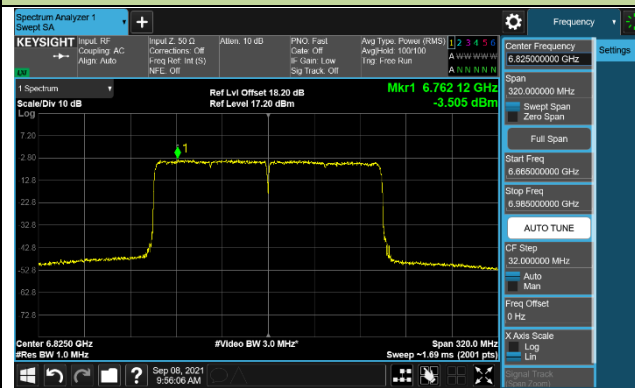

Channel 183 (6865MHz)

802.11ax-HE80 Power Spectral Density – Ant 0 (Nss=1)

802.11ax-HE160 Power Spectral Density – Ant 0 (Nss=1)

Channel 47 (6185MHz)

Channel 79 (6345MHz)

Channel 111 (6505MHz)

Channel 143 (6665MHz)

Channel 175 (6825MHz)

Channel 207 (6985MHz)

802.11ax-HE20 Power Spectral Density – Ant 1 (Nss=1)

Channel 33 (6115MHz)

Channel 61 (6255MHz)

Channel 93 (6415MHz)

Channel 97 (6435MHz)

Channel 105 (6475MHz)