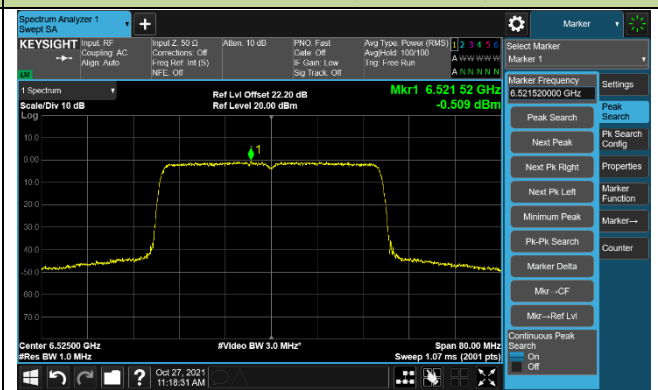

Channel 105 (6475MHz)

Channel 113 (6515MHz)

Channel 117 (6535MHz)

Channel 153 (6715MHz)

802.11ax-HE20 Power Spectral Density – Ant 0 (Nss=2)

Channel 181 (6855MHz)

Channel 185 (6875MHz)

Channel 189 (6895MHz)

Channel 213 (7015MHz)

Channel 229 (7095MHz)

802.11ax-HE40 Power Spectral Density – Ant 0 (Nss=2)

Channel 35 (6125MHz)

Channel 59 (6245MHz)

Channel 91 (6405MHz)

Channel 99 (6445MHz)

Channel 107 (6485MHz)

Channel 115 (6525MHz)

Channel 123 (6565MHz)

Channel 147 (6685MHz)