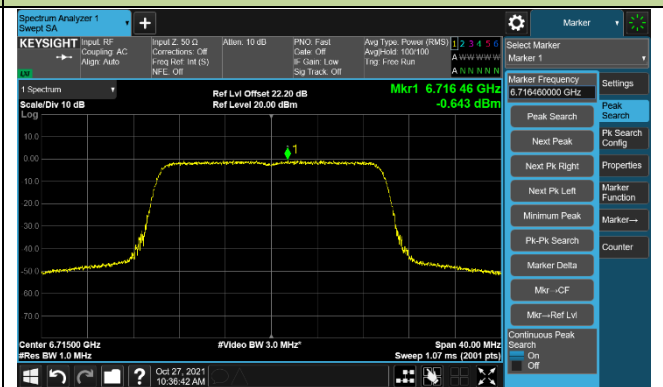

Channel 105 (6475MHz)

Channel 113 (6515MHz)

Channel 117 (6535MHz)

Channel 153 (6715MHz)

802.11ax-HE20 Power Spectral Density – Ant 0 (Nss=2)

Channel 181 (6855MHz)

Channel 185 (6875MHz)

Channel 189 (6895MHz)

Channel 213 (7015MHz)

Channel 229 (7095MHz)

802.11ax-HE40 Power Spectral Density – Ant 0 (Nss=2)

Channel 35 (6125MHz)

Channel 59 (6245MHz)

Channel 91 (6405MHz)

Channel 99 (6445MHz)

Channel 107 (6485MHz)