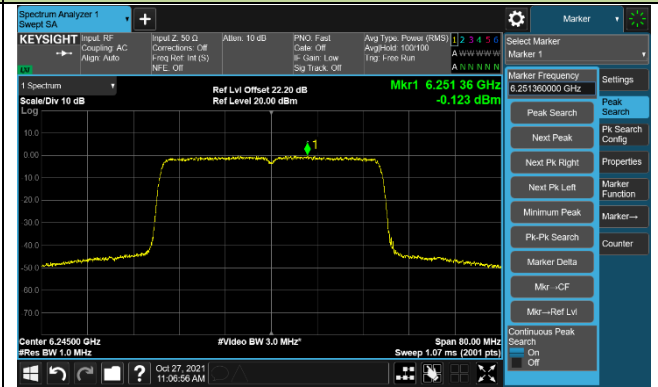

Channel 105 (6475MHz)

Channel 113 (6515MHz)

Channel 117 (6535MHz)

Channel 153 (6715MHz)

802.11ax-HE20 Power Spectral Density – Ant 0 (Nss=2)

Channel 181 (6855MHz)

Channel 185 (6875MHz)

Channel 189 (6895MHz)

Channel 213 (7015MHz)

Channel 229 (7095MHz)

802.11ax-HE40 Power Spectral Density – Ant 0 (Nss=2)

Channel 35 (6125MHz)

Channel 59 (6245MHz)

Channel 91 (6405MHz)

Channel 99 (6445MHz)

Channel 107 (6485MHz)

Channel 115 (6525MHz)

Channel 123 (6565MHz)

Channel 147 (6685MHz)