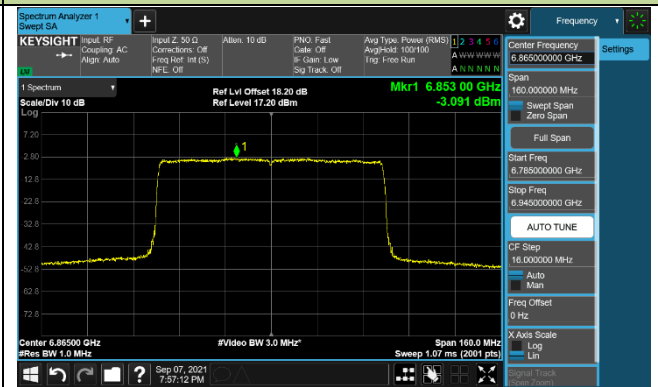

Channel 39 (6145MHz)

Channel 55 (6225MHz)

Channel 87 (6385MHz)

Channel 103 (6465MHz)

Channel 119 (6545MHz)

Channel 135 (6625MHz)

Channel 151 (6705MHz)

Channel 183 (6865MHz)

802.11ax-HE80 Power Spectral Density – Ant 1 (Nss=1)

Channel 199 (6945MHz)

Channel 215 (7025MHz)

802.11ax-HE160 Power Spectral Density – Ant 1 (Nss=1)

Channel 47 (6185MHz)

Channel 79 (6345MHz)

Channel 111 (6505MHz)