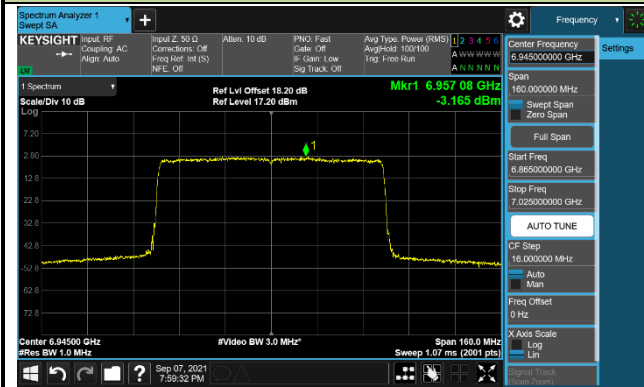

Channel 39 (6145MHz)

Channel 55 (6225MHz)

Channel 87 (6385MHz)

Channel 103 (6465MHz)

Channel 119 (6545MHz)

Channel 135 (6625MHz)

Channel 151 (6705MHz)

Channel 183 (6865MHz)

802.11ax-HE80 Power Spectral Density – Ant 1 (Nss=1)

Channel 199 (6945MHz)

Channel 215 (7025MHz)

802.11ax-HE160 Power Spectral Density – Ant 1 (Nss=1)

Channel 47 (6185MHz)

Channel 79 (6345MHz)

Channel 111 (6505MHz)