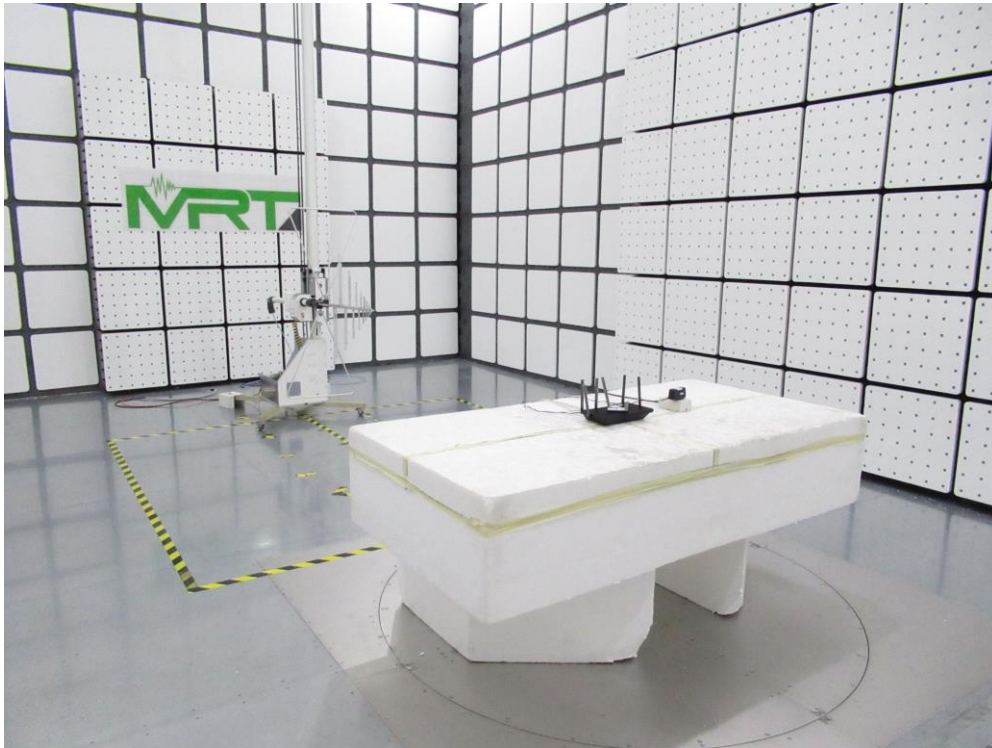

6ID Test Setup Photo

Description: Front View of Conducted Emission Test Setup for Power Port

Description: Back View of Conducted Emission Test Setup for Power Port

Description: Radiated Spurious Emission Test Setup for Below 1GHz

Description: Radiated Spurious Emission Test Setup for Above 1GHz

Description: Conducted Test Setup

Description: CBP Test Setup

DTS & NII Test Setup Photo

Description: Front View of Conducted Emission Test Setup for Power Port

Description: Back View of Conducted Emission Test Setup for Power Port

Description: Radiated Spurious Emission Test Setup for Below 1GHz

Description: Radiated Spurious Emission Test Setup for Above 1GHz