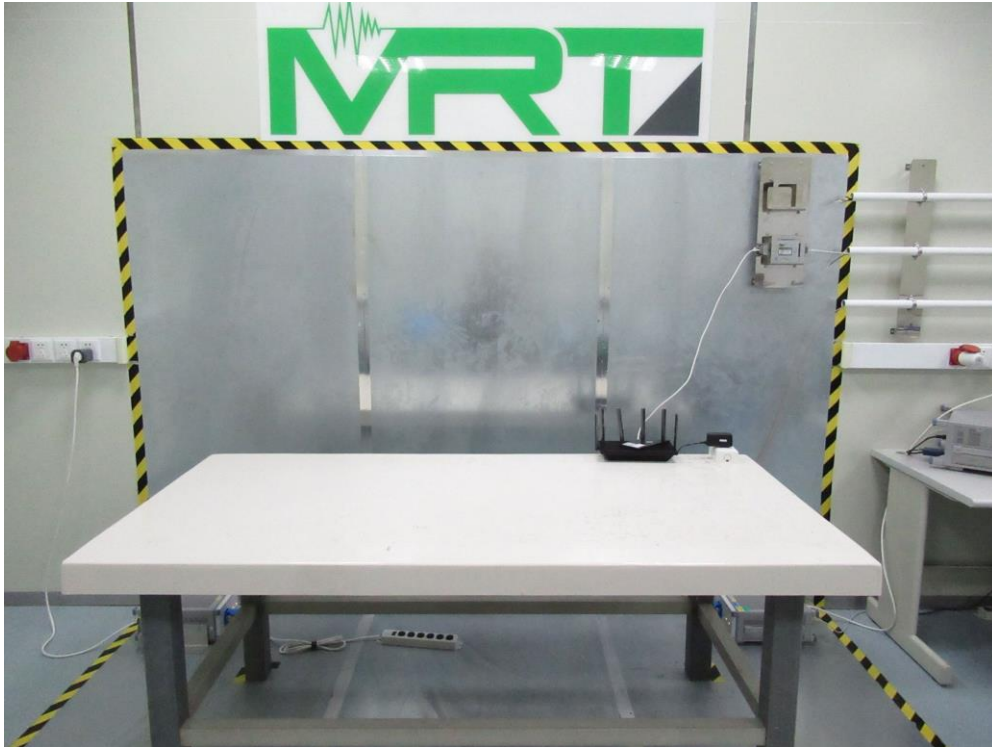

6ID Test Setup Photo

Description: Front View of Conducted Emission Test Setup for Power Port

Description: Back View of Conducted Emission Test Setup for Power Port

Description: Radiated Spurious Emission Test Setup for Below 1GHz

Description: Radiated Spurious Emission Test Setup for Above 1GHz

Description: Conducted Test Setup

Description: CBP Test Setup

DTS & NII Test Setup Photo

Description: Front View of Conducted Emission Test Setup for Power Port

Description: Back View of Conducted Emission Test Setup for Power Port

Description: Radiated Spurious Emission Test Setup for Below 1GHz

Description: Radiated Spurious Emission Test Setup for Above 1GHz