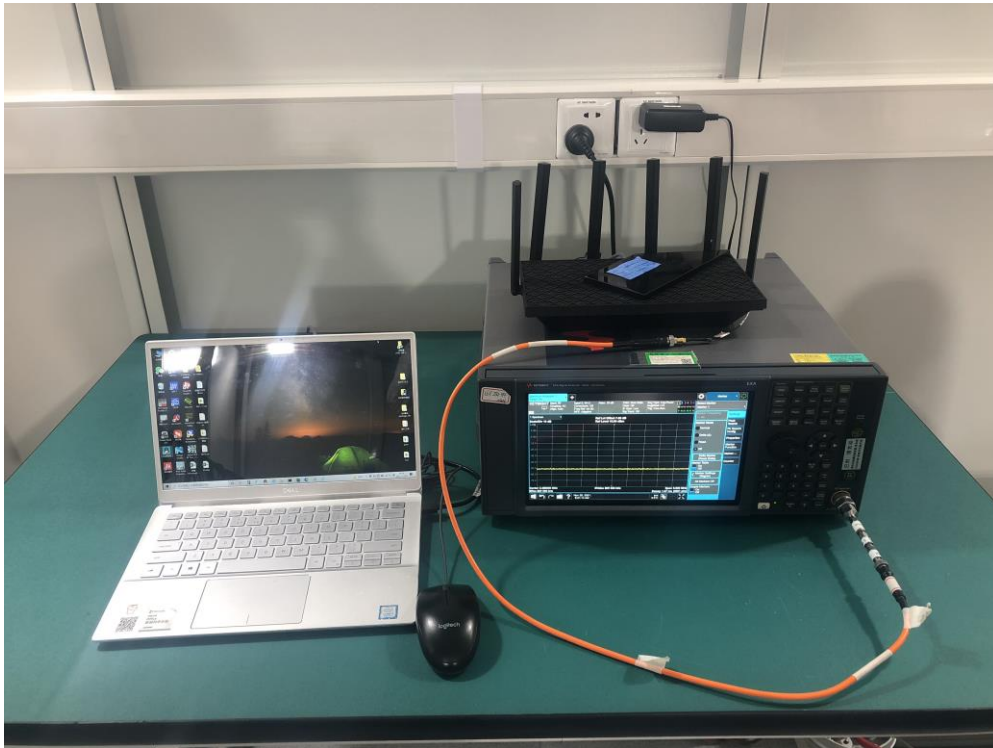

6ID Test Setup Photo

Description: Front View of Conducted Emission Test Setup for Power Port

Description: Back View of Conducted Emission Test Setup for Power Port

Description: Radiated Spurious Emission Test Setup for Below 1GHz

Description: Radiated Spurious Emission Test Setup for Above 1GHz

Description: Conducted Test Setup

Description: CBP Test Setup

DTS & NII Test Setup Photo

Description: Front View of Conducted Emission Test Setup for Power Port

Description: Back View of Conducted Emission Test Setup for Power Port

Description: Radiated Spurious Emission Test Setup for Below 1GHz

Description: Radiated Spurious Emission Test Setup for Above 1GHz