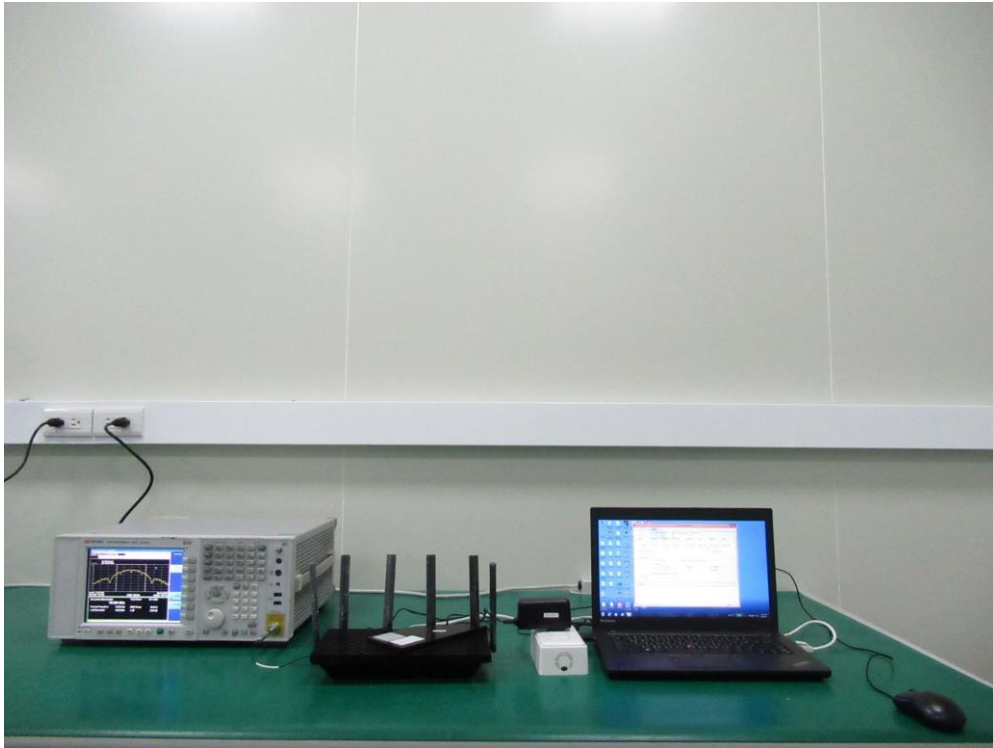

6ID Test Setup Photo

Description: Front View of Conducted Emission Test Setup for Power Port

Description: Back View of Conducted Emission Test Setup for Power Port

Description: Radiated Spurious Emission Test Setup for Below 1GHz

Description: Radiated Spurious Emission Test Setup for Above 1GHz

Description: Conducted Test Setup

Description: CBP Test Setup

DTS & NII Test Setup Photo

Description: Front View of Conducted Emission Test Setup for Power Port

Description: Back View of Conducted Emission Test Setup for Power Port

Description: Radiated Spurious Emission Test Setup for Below 1GHz

Description: Radiated Spurious Emission Test Setup for Above 1GHz

Description: Conducted Test Setup

Description: DFS Test Setup