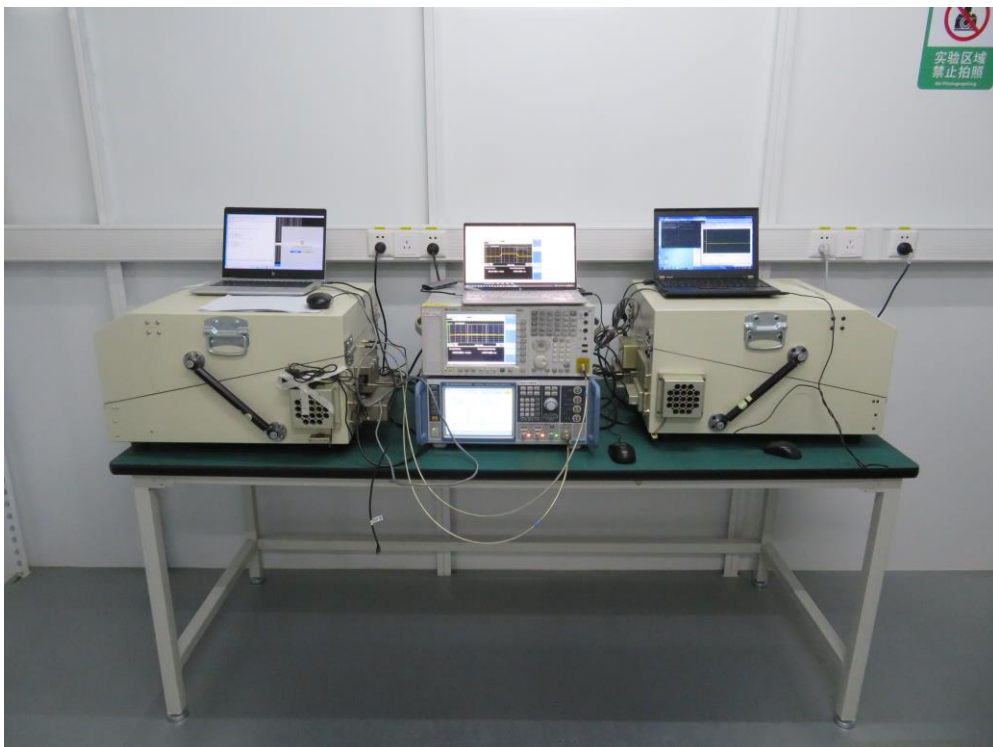

6ID Test Setup Photo

Description: Front View of Conducted Emission Test Setup for Power Port

Description: Back View of Conducted Emission Test Setup for Power Port

Description: Radiated Spurious Emission Test Setup for Below 1GHz

Description: Radiated Spurious Emission Test Setup for Above 1GHz

Description: Conducted Test Setup

Description: CBP Test Setup

DTS & NII Test Setup Photo

Description: Front View of Conducted Emission Test Setup for Power Port

Description: Back View of Conducted Emission Test Setup for Power Port

Description: Radiated Spurious Emission Test Setup for Below 1GHz

Description: Radiated Spurious Emission Test Setup for Above 1GHz

Description: Conducted Test Setup

Description: DFS Test Setup