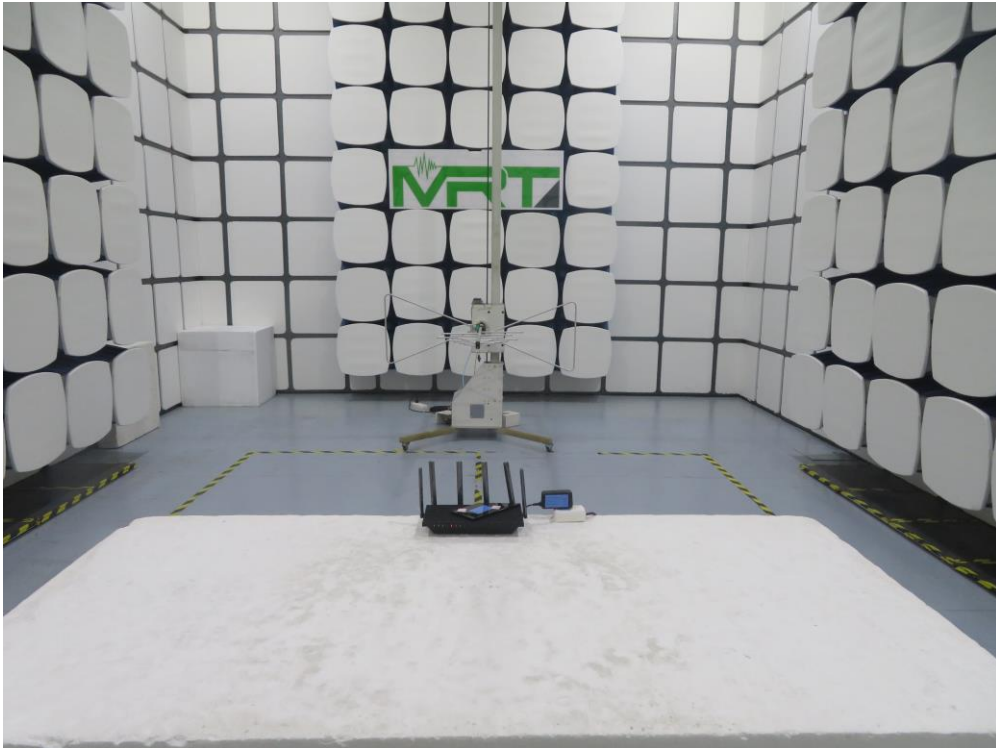

6ID Test Setup Photo

Description: Front View of Conducted Emission Test Setup for Power Port

Description: Back View of Conducted Emission Test Setup for Power Port

Description: Radiated Spurious Emission Test Setup for Below 1GHz

Description: Radiated Spurious Emission Test Setup for Above 1GHz

Description: Conducted Test Setup

Description: CBP Test Setup

DTS & NII Test Setup Photo

Description: Front View of Conducted Emission Test Setup for Power Port

Description: Back View of Conducted Emission Test Setup for Power Port

Description: Radiated Spurious Emission Test Setup for Below 1GHz

Description: Radiated Spurious Emission Test Setup for Above 1GHz