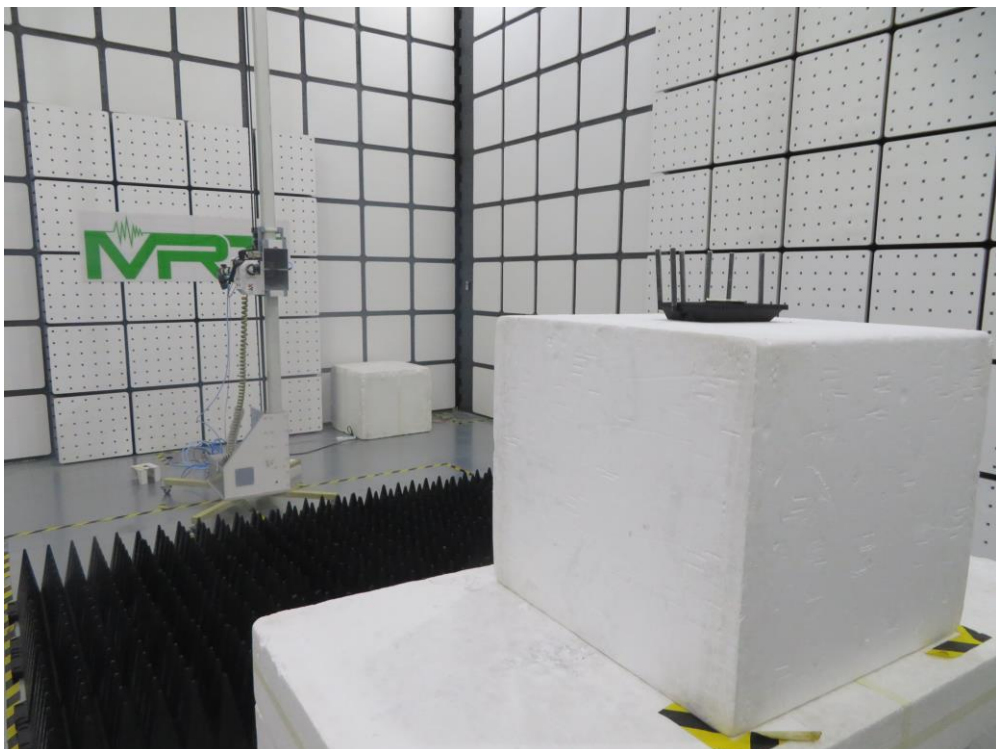

6ID Test Setup Photo

Description: Front View of Conducted Emission Test Setup for Power Port

Description: Back View of Conducted Emission Test Setup for Power Port

Description: Radiated Spurious Emission Test Setup for Below 1GHz

Description: Radiated Spurious Emission Test Setup for Above 1GHz

Description: Conducted Test Setup

Description: CBP Test Setup

DTS & NII Test Setup Photo

Description: Front View of Conducted Emission Test Setup for Power Port

Description: Back View of Conducted Emission Test Setup for Power Port

Description: Radiated Spurious Emission Test Setup for Below 1GHz

Description: Radiated Spurious Emission Test Setup for Above 1GHz