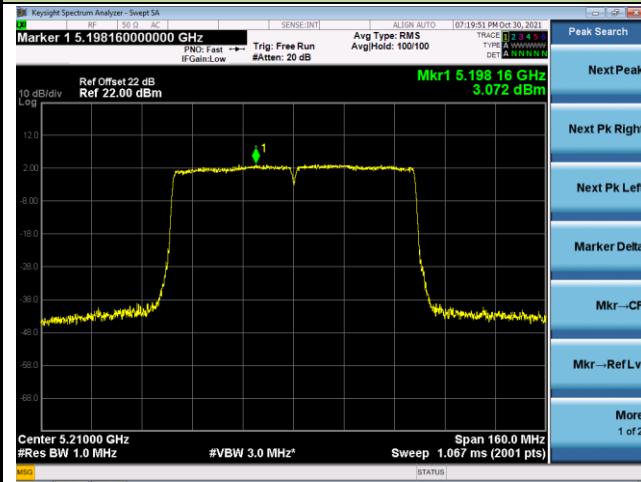

802.11ac-VHT80 Power Spectral Density - Ant 0

Channel 42 (5210MHz)