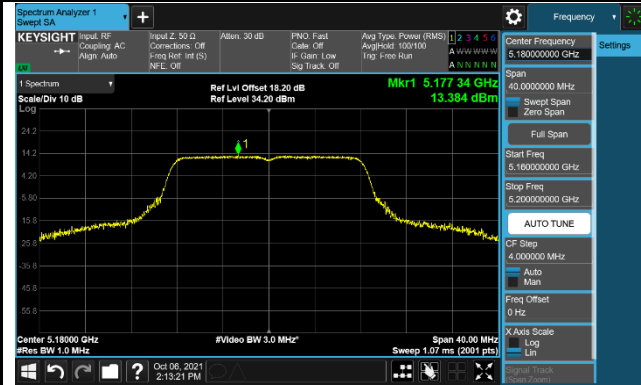

Channel 42 (5210MHz)

Channel 58 (5290MHz)

Channel 106 (5530MHz)

Channel 122 (5610MHz)

Channel 138 (5690MHz)

Channel 155 (5775MHz)

802.11ax-HE160 Power Spectral Density - Ant 0

Channel 50 (5250MHz)

Channel 114 (5570MHz)

802.11a Power Spectral Density - Ant 1

Channel 36 (5180MHz)

Channel 44 (5220MHz)

Channel 48 (5240MHz)

Channel 52 (5260MHz)

Channel 60 (5300MHz)

Channel 64 (5320MHz)