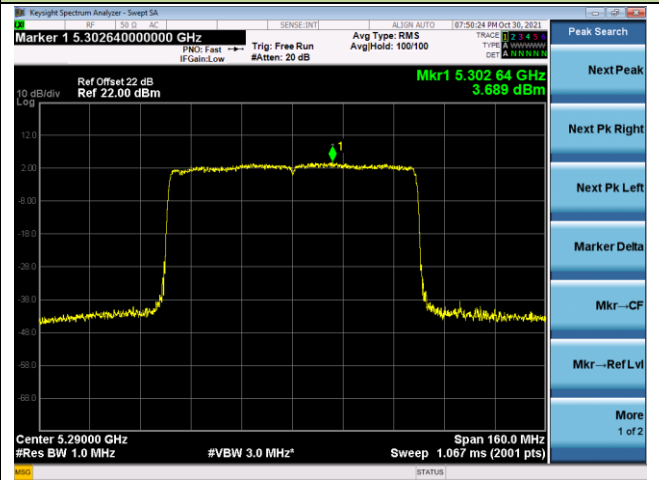

Channel 58 (5290MHz)