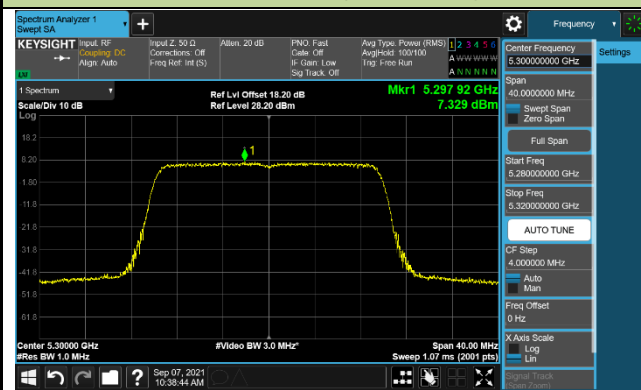

Channel 114 (5570MHz)

802.11ax-HE20 Power Spectral Density - Ant 0

Channel 36 (5180MHz)

Channel 44 (5220MHz)

Channel 48 (5240MHz)

Channel 52 (5260MHz)

Channel 60 (5300MHz)

Channel 64 (5320MHz)

802.11ax-HE40 Power Spectral Density - Ant 0

Channel 38 (5190MHz)

Channel 46 (5230MHz)

Channel 54 (5270MHz)

Channel 62 (5310MHz)

Channel 102 (5510MHz)

Channel 110 (5550MHz)

802.11ax-HE80 Power Spectral Density - Ant 0