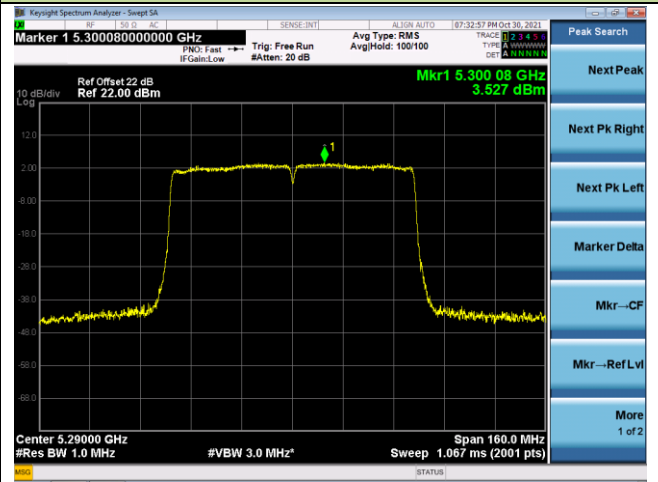

Channel 58 (5290MHz)