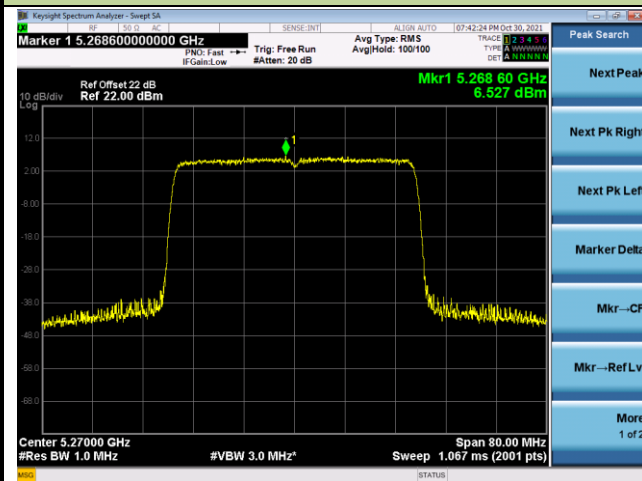

802.11ax-HE40 Power Spectral Density - Ant 0

Channel 38 (5190MHz)

Channel 46 (5230MHz)

Channel 54 (5270MHz)

Channel 62 (5310MHz)

Channel 102 (5510MHz)

Channel 110 (5550MHz)

802.11ax-HE80 Power Spectral Density - Ant 0