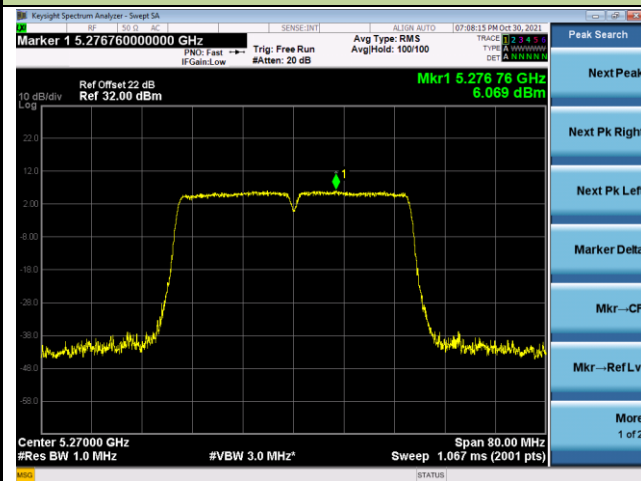

802.11ac-VHT40 Power Spectral Density - Ant 0

Channel 38 (5190MHz)

Channel 46 (5230MHz)

Channel 54 (5270MHz)

Channel 62 (5310MHz)

Channel 102 (5510MHz)

Channel 110 (5550MHz)

802.11ac-VHT80 Power Spectral Density - Ant 0

Channel 42 (5210MHz)

Channel 58 (5290MHz)

Channel 106 (5530MHz)

Channel 122 (5610MHz)

Channel 138 (5690MHz)

Channel 155 (5775MHz)

802.11ac-VHT160 Power Spectral Density - Ant 0

Channel 50 (5250MHz)