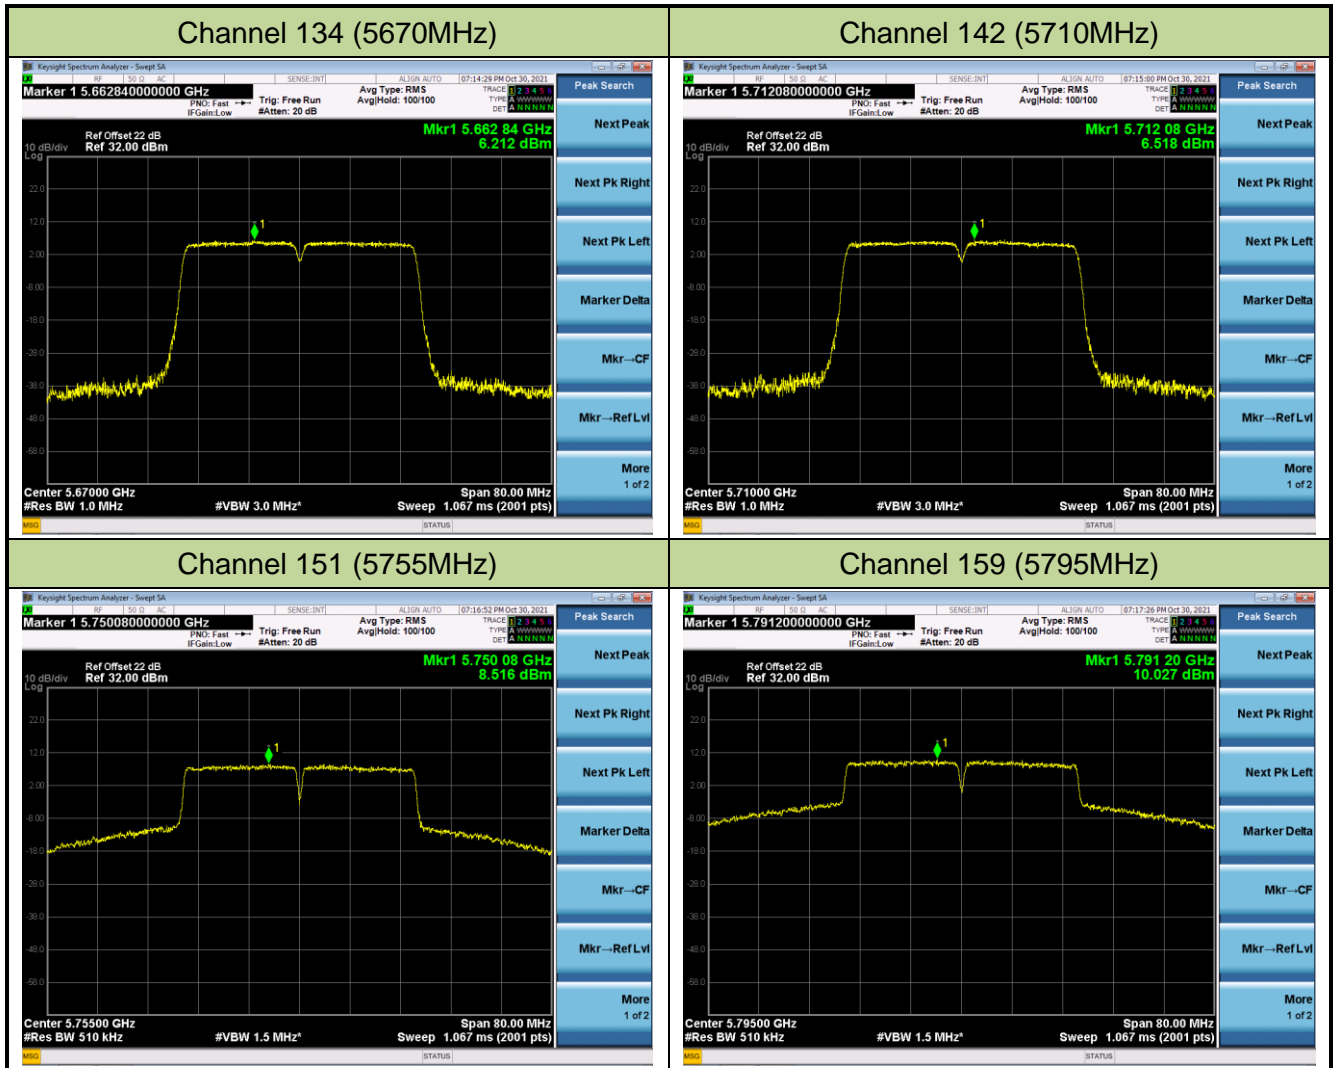

802.11ac-VHT40 Power Spectral Density - Ant 0

Channel 38 (5190MHz)

Channel 46 (5230MHz)

Channel 54 (5270MHz)

Channel 62 (5310MHz)

Channel 102 (5510MHz)

Channel 110 (5550MHz)

802.11ac-VHT80 Power Spectral Density - Ant 0

Channel 42 (5210MHz)

Channel 58 (5290MHz)

Channel 106 (5530MHz)

Channel 122 (5610MHz)

Channel 138 (5690MHz)

Channel 155 (5775MHz)

802.11ac-VHT160 Power Spectral Density - Ant 0

Channel 50 (5250MHz)

Channel 114 (5570MHz)

802.11ax-HE20 Power Spectral Density - Ant 0

Channel 36 (5180MHz)

Channel 44 (5220MHz)

Channel 48 (5240MHz)

Channel 52 (5260MHz)

Channel 60 (5300MHz)

Channel 64 (5320MHz)