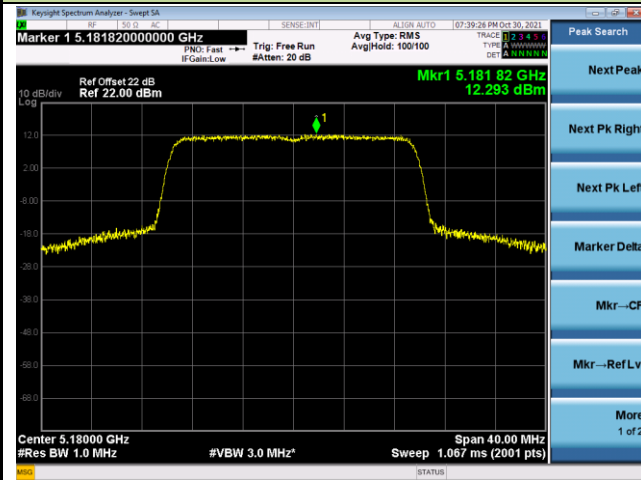

Channel 42 (5210MHz)

Channel 58 (5290MHz)

Channel 106 (5530MHz)

Channel 122 (5610MHz)

Channel 138 (5690MHz)

Channel 155 (5775MHz)

802.11ac-VHT160 Power Spectral Density - Ant 0

Channel 50 (5250MHz)

Channel 114 (5570MHz)

802.11ax-HE20 Power Spectral Density - Ant 0

Channel 36 (5180MHz)

Channel 44 (5220MHz)

Channel 48 (5240MHz)

Channel 52 (5260MHz)

Channel 60 (5300MHz)

Channel 64 (5320MHz)