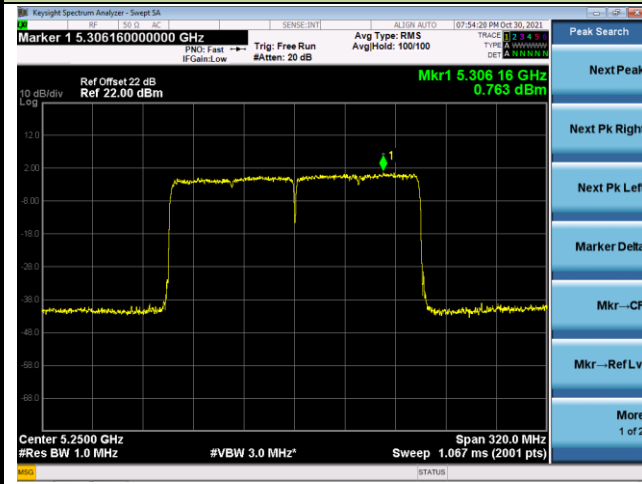

Channel 42 (5210MHz)

Channel 58 (5290MHz)

Channel 106 (5530MHz)

Channel 122 (5610MHz)

Channel 138 (5690MHz)

Channel 155 (5775MHz)

802.11ax-HE160 Power Spectral Density - Ant 0

Channel 50 (5250MHz)