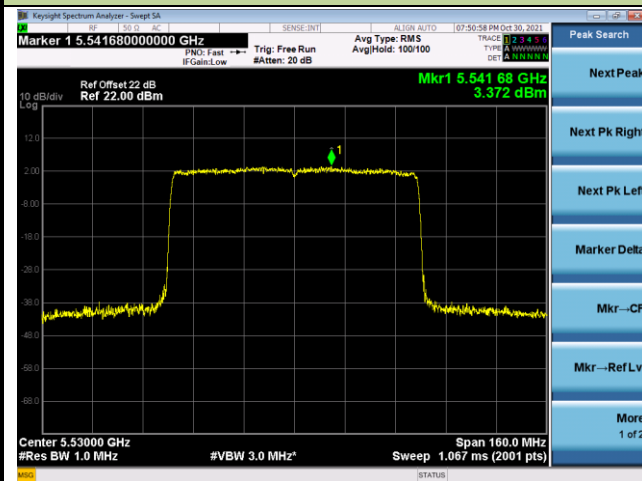

Channel 106 (5530MHz)