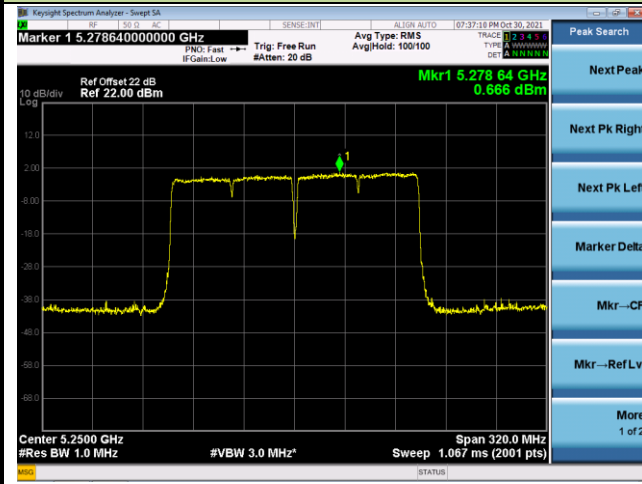

Channel 42 (5210MHz)

Channel 58 (5290MHz)

Channel 106 (5530MHz)

Channel 122 (5610MHz)

Channel 138 (5690MHz)

Channel 155 (5775MHz)

802.11ac-VHT160 Power Spectral Density - Ant 0

Channel 50 (5250MHz)