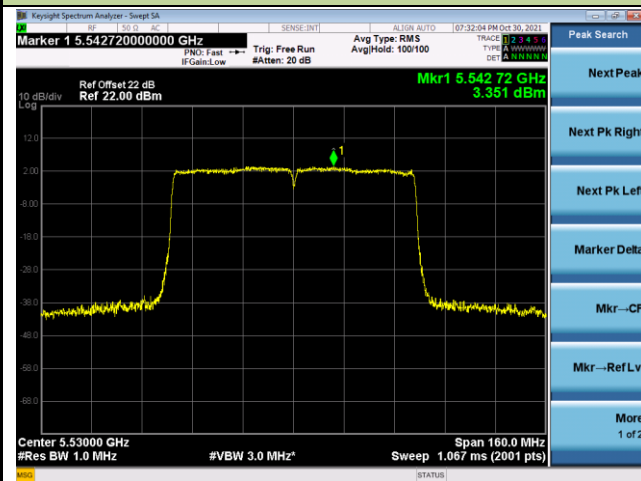

Channel 106 (5530MHz)