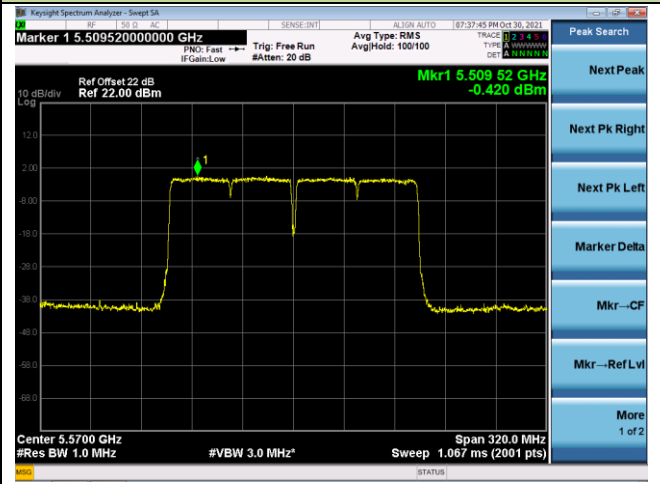

Channel 114 (5570MHz)