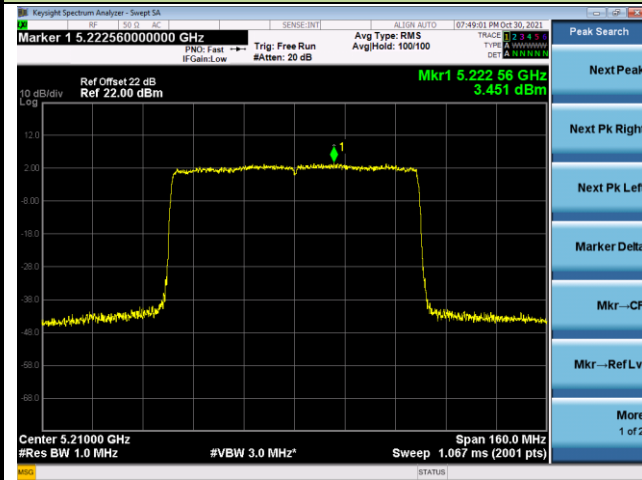

802.11ax-HE80 Power Spectral Density - Ant 0

Channel 42 (5210MHz)