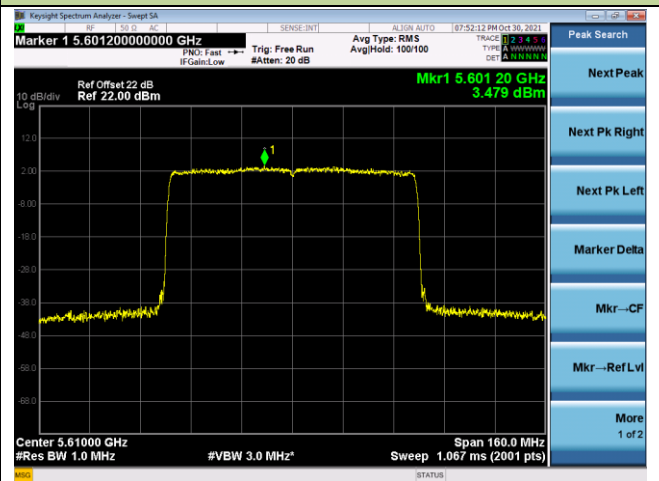

Channel 42 (5210MHz)

Channel 58 (5290MHz)

Channel 106 (5530MHz)

Channel 122 (5610MHz)

Channel 138 (5690MHz)

Channel 155 (5775MHz)

802.11ax-HE160 Power Spectral Density - Ant 0

Channel 50 (5250MHz)