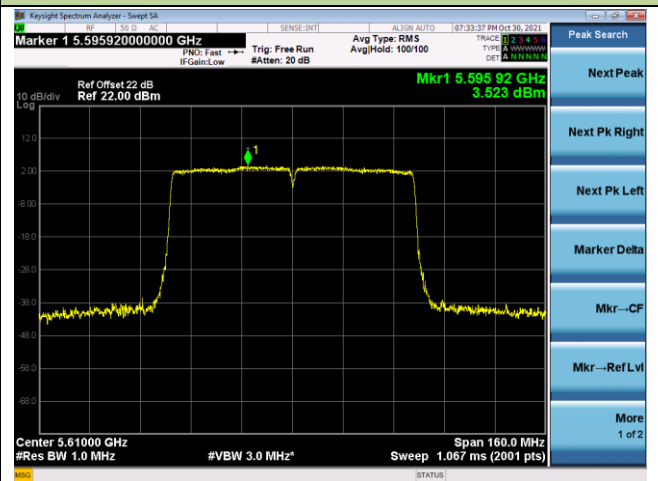

Channel 42 (5210MHz)

Channel 58 (5290MHz)

Channel 106 (5530MHz)

Channel 122 (5610MHz)

Channel 138 (5690MHz)

Channel 155 (5775MHz)

802.11ac-VHT160 Power Spectral Density - Ant 0

Channel 50 (5250MHz)

Channel 114 (5570MHz)

802.11ax-HE20 Power Spectral Density - Ant 0

Channel 36 (5180MHz)

Channel 44 (5220MHz)

Channel 48 (5240MHz)

Channel 52 (5260MHz)

Channel 60 (5300MHz)

Channel 64 (5320MHz)