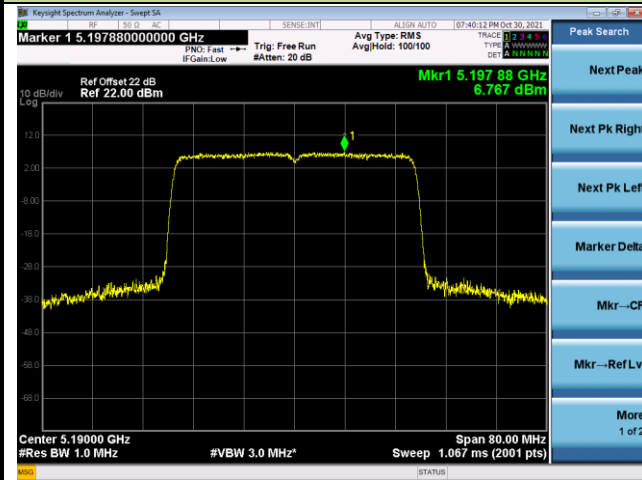

802.11ax-HE40 Power Spectral Density - Ant 0

Channel 38 (5190MHz)