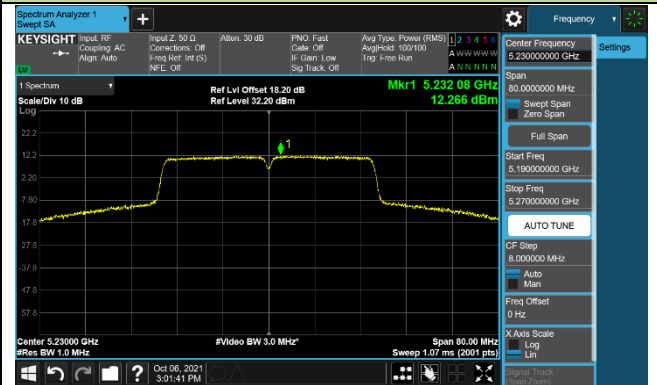

802.11ac-VHT40 Power Spectral Density - Ant 0

Channel 38 (5190MHz)

Channel 46 (5230MHz)

Channel 54 (5270MHz)

Channel 62 (5310MHz)

Channel 102 (5510MHz)

Channel 110 (5550MHz)

802.11ac-VHT80 Power Spectral Density - Ant 0

Channel 42 (5210MHz)

Channel 58 (5290MHz)

Channel 106 (5530MHz)

Channel 122 (5610MHz)

Channel 138 (5690MHz)

Channel 155 (5775MHz)

802.11ac-VHT160 Power Spectral Density - Ant 0

Channel 50 (5250MHz)