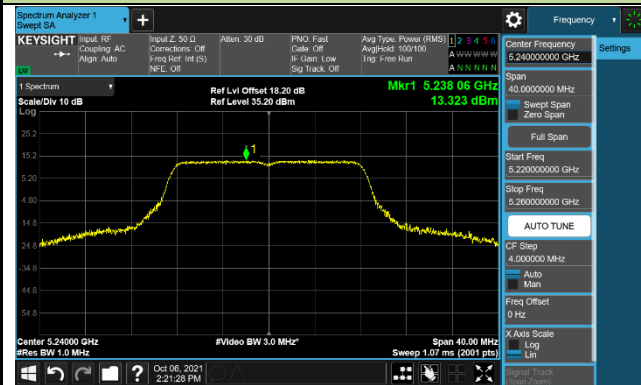

Channel 114 (5570MHz)

802.11a Power Spectral Density - Ant 1

Channel 36 (5180MHz)

Channel 44 (5220MHz)

Channel 48 (5240MHz)

Channel 52 (5260MHz)

Channel 60 (5300MHz)

Channel 64 (5320MHz)

Channel 100 (5500MHz)

Channel 116 (5580MHz)