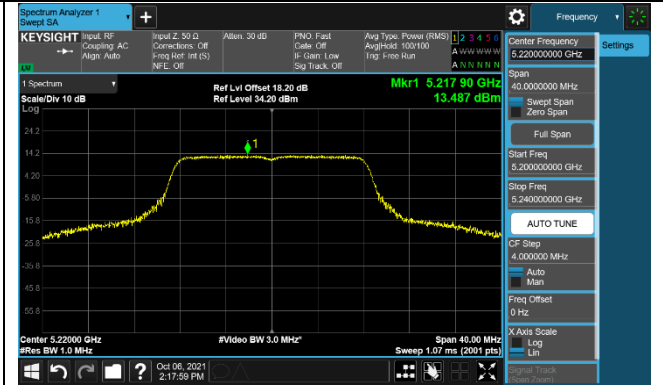

Channel 42 (5210MHz)

Channel 58 (5290MHz)

Channel 106 (5530MHz)

Channel 122 (5610MHz)

Channel 138 (5690MHz)

Channel 155 (5775MHz)

802.11ax-HE160 Power Spectral Density - Ant 0

Channel 50 (5250MHz)

Channel 114 (5570MHz)

802.11a Power Spectral Density - Ant 1

Channel 36 (5180MHz)

Channel 44 (5220MHz)

Channel 48 (5240MHz)

Channel 52 (5260MHz)

Channel 60 (5300MHz)

Channel 64 (5320MHz)

Channel 100 (5500MHz)

Channel 116 (5580MHz)