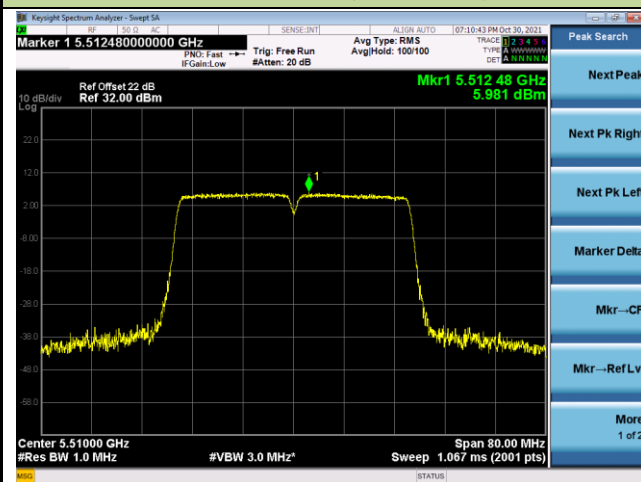

802.11ac-VHT40 Power Spectral Density - Ant 0

Channel 38 (5190MHz)

Channel 46 (5230MHz)

Channel 54 (5270MHz)

Channel 62 (5310MHz)

Channel 102 (5510MHz)

Channel 110 (5550MHz)

802.11ac-VHT80 Power Spectral Density - Ant 0