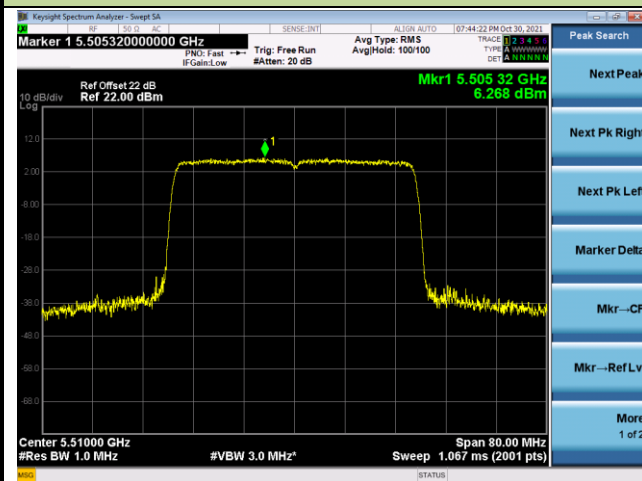

802.11ax-HE40 Power Spectral Density - Ant 0

Channel 38 (5190MHz)

Channel 46 (5230MHz)

Channel 54 (5270MHz)

Channel 62 (5310MHz)

Channel 102 (5510MHz)

Channel 110 (5550MHz)

802.11ax-HE80 Power Spectral Density - Ant 0