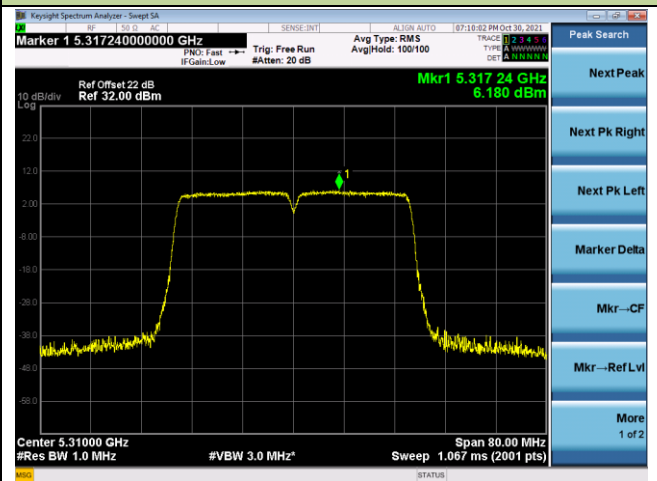

802.11ac-VHT40 Power Spectral Density - Ant 0

Channel 38 (5190MHz)

Channel 46 (5230MHz)

Channel 54 (5270MHz)

Channel 62 (5310MHz)

Channel 102 (5510MHz)

Channel 110 (5550MHz)

802.11ac-VHT80 Power Spectral Density - Ant 0

Channel 42 (5210MHz)

Channel 58 (5290MHz)

Channel 106 (5530MHz)

Channel 122 (5610MHz)

Channel 138 (5690MHz)

Channel 155 (5775MHz)

802.11ac-VHT160 Power Spectral Density - Ant 0

Channel 50 (5250MHz)