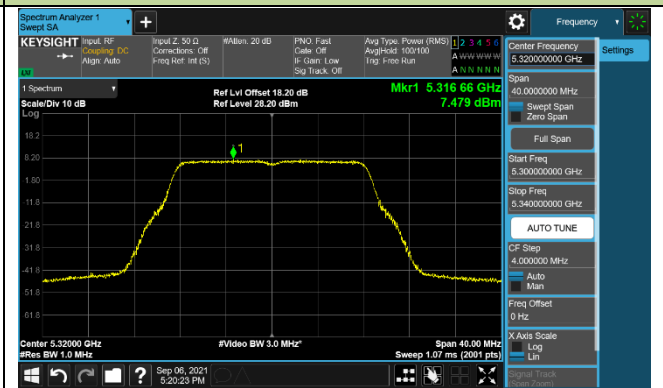

Channel 42 (5210MHz)

Channel 58 (5290MHz)

Channel 106 (5530MHz)

Channel 122 (5610MHz)

Channel 138 (5690MHz)

Channel 155 (5775MHz)

802.11ax-HE160 Power Spectral Density - Ant 0

Channel 50 (5250MHz)

Channel 114 (5570MHz)

802.11a Power Spectral Density - Ant 1

Channel 36 (5180MHz)

Channel 44 (5220MHz)

Channel 48 (5240MHz)

Channel 52 (5260MHz)

Channel 60 (5300MHz)

Channel 64 (5320MHz)

Channel 100 (5500MHz)

Channel 116 (5580MHz)