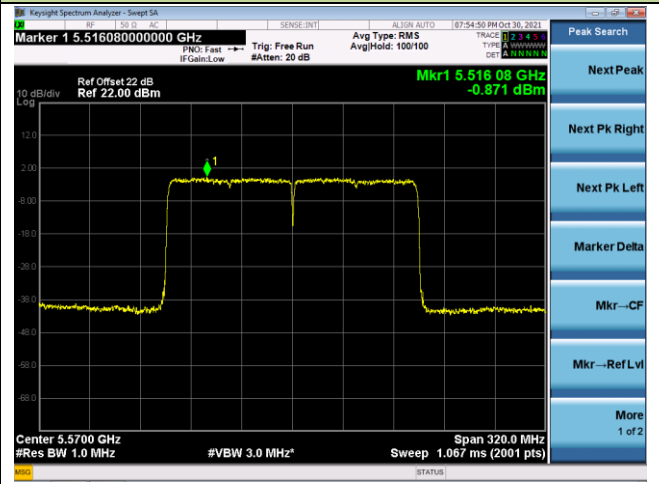

Channel 114 (5570MHz)