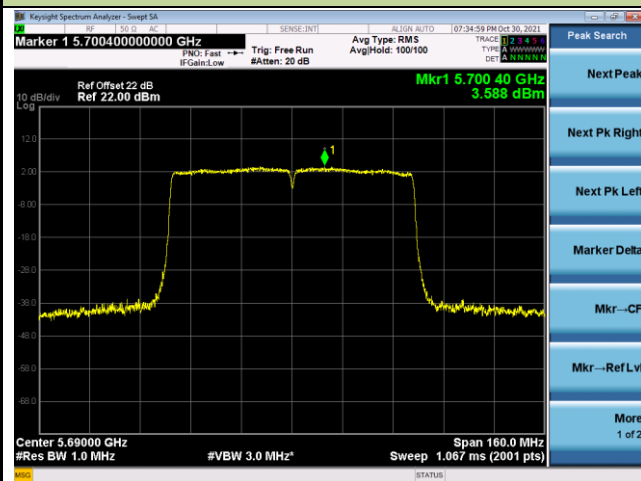

Channel 42 (5210MHz)

Channel 58 (5290MHz)

Channel 106 (5530MHz)

Channel 122 (5610MHz)

Channel 138 (5690MHz)

Channel 155 (5775MHz)

802.11ac-VHT160 Power Spectral Density - Ant 0

Channel 50 (5250MHz)