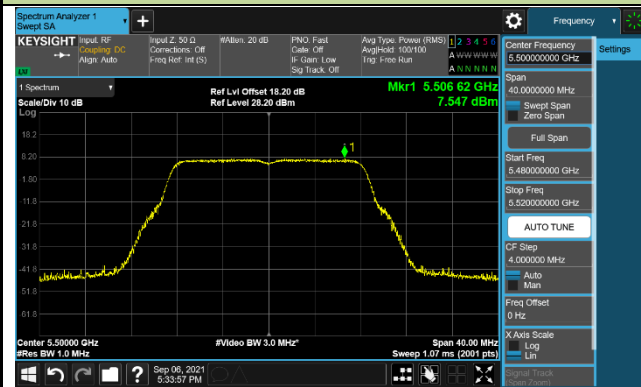

Channel 114 (5570MHz)

802.11a Power Spectral Density - Ant 1

Channel 36 (5180MHz)

Channel 44 (5220MHz)

Channel 48 (5240MHz)

Channel 52 (5260MHz)

Channel 60 (5300MHz)

Channel 64 (5320MHz)

Channel 100 (5500MHz)

Channel 116 (5580MHz)