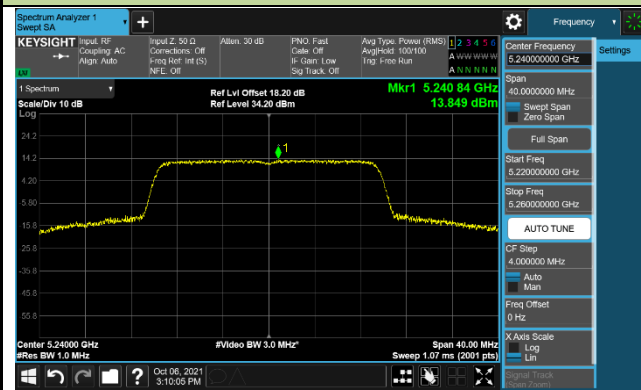

Channel 114 (5570MHz)

802.11ax-HE20 Power Spectral Density - Ant 0

Channel 36 (5180MHz)

Channel 44 (5220MHz)

Channel 48 (5240MHz)

Channel 52 (5260MHz)

Channel 60 (5300MHz)

Channel 64 (5320MHz)

802.11ax-HE40 Power Spectral Density - Ant 0

Channel 38 (5190MHz)

Channel 46 (5230MHz)

Channel 54 (5270MHz)

Channel 62 (5310MHz)

Channel 102 (5510MHz)

Channel 110 (5550MHz)

802.11ax-HE80 Power Spectral Density - Ant 0