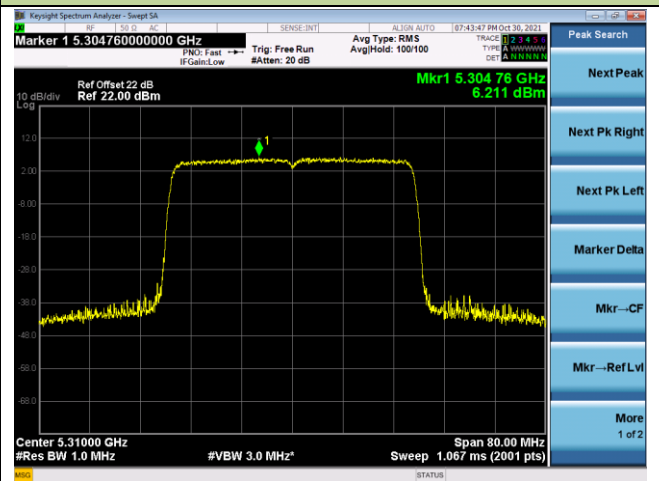

802.11ax-HE40 Power Spectral Density - Ant 0

Channel 38 (5190MHz)

Channel 46 (5230MHz)

Channel 54 (5270MHz)

Channel 62 (5310MHz)

Channel 102 (5510MHz)

Channel 110 (5550MHz)

802.11ax-HE80 Power Spectral Density - Ant 0