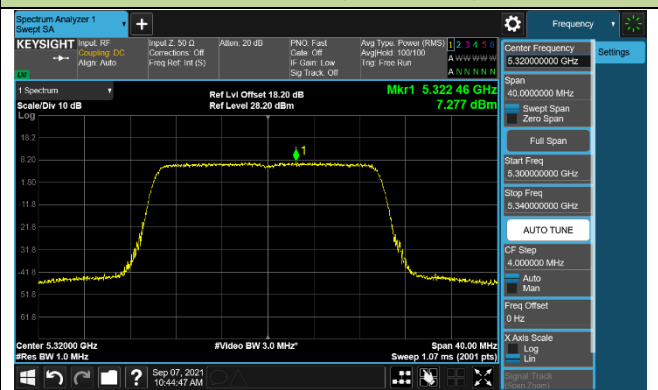

Channel 114 (5570MHz)

802.11ax-HE20 Power Spectral Density - Ant 0

Channel 36 (5180MHz)

Channel 44 (5220MHz)

Channel 48 (5240MHz)

Channel 52 (5260MHz)

Channel 60 (5300MHz)

Channel 64 (5320MHz)

802.11ax-HE40 Power Spectral Density - Ant 0

Channel 38 (5190MHz)

Channel 46 (5230MHz)

Channel 54 (5270MHz)

Channel 62 (5310MHz)

Channel 102 (5510MHz)

Channel 110 (5550MHz)

802.11ax-HE80 Power Spectral Density - Ant 0