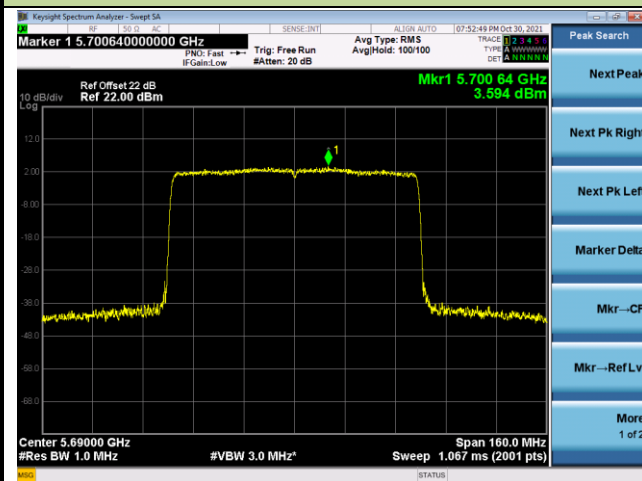

Channel 42 (5210MHz)

Channel 58 (5290MHz)

Channel 106 (5530MHz)

Channel 122 (5610MHz)

Channel 138 (5690MHz)

Channel 155 (5775MHz)

802.11ax-HE160 Power Spectral Density - Ant 0

Channel 50 (5250MHz)