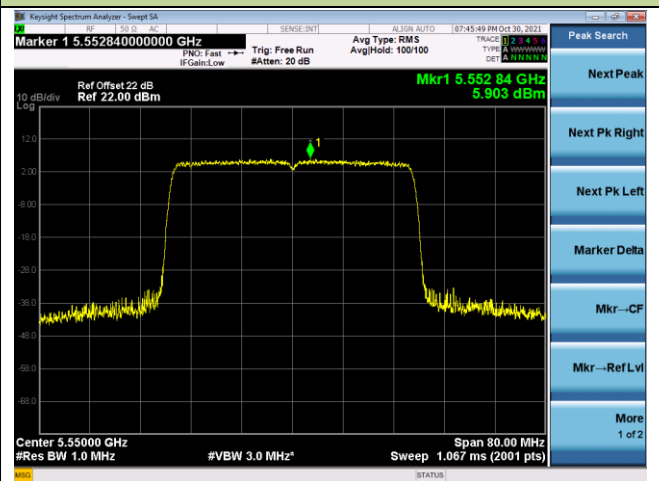

802.11ax-HE40 Power Spectral Density - Ant 0

Channel 38 (5190MHz)

Channel 46 (5230MHz)

Channel 54 (5270MHz)

Channel 62 (5310MHz)

Channel 102 (5510MHz)

Channel 110 (5550MHz)

802.11ax-HE80 Power Spectral Density - Ant 0