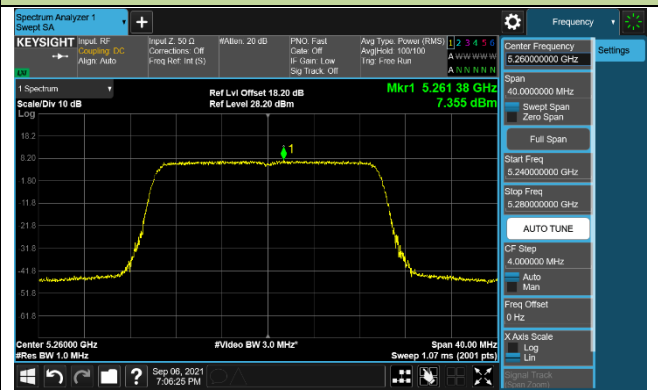

Channel 114 (5570MHz)

802.11ax-HE20 Power Spectral Density - Ant 0

Channel 36 (5180MHz)

Channel 44 (5220MHz)

Channel 48 (5240MHz)

Channel 52 (5260MHz)

Channel 60 (5300MHz)

Channel 64 (5320MHz)

802.11ax-HE40 Power Spectral Density - Ant 0

Channel 38 (5190MHz)

Channel 46 (5230MHz)

Channel 54 (5270MHz)

Channel 62 (5310MHz)

Channel 102 (5510MHz)

Channel 110 (5550MHz)

802.11ax-HE80 Power Spectral Density - Ant 0