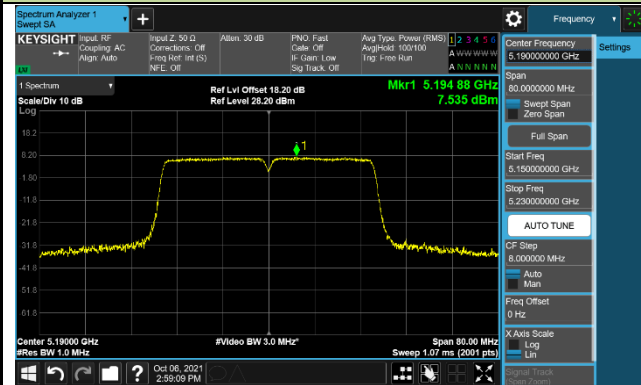

802.11ac-VHT40 Power Spectral Density - Ant 0

Channel 38 (5190MHz)

Channel 46 (5230MHz)

Channel 54 (5270MHz)

Channel 62 (5310MHz)

Channel 102 (5510MHz)

Channel 110 (5550MHz)

802.11ac-VHT80 Power Spectral Density - Ant 0

Channel 42 (5210MHz)

Channel 58 (5290MHz)

Channel 106 (5530MHz)

Channel 122 (5610MHz)

Channel 138 (5690MHz)

Channel 155 (5775MHz)

802.11ac-VHT160 Power Spectral Density - Ant 0

Channel 50 (5250MHz)