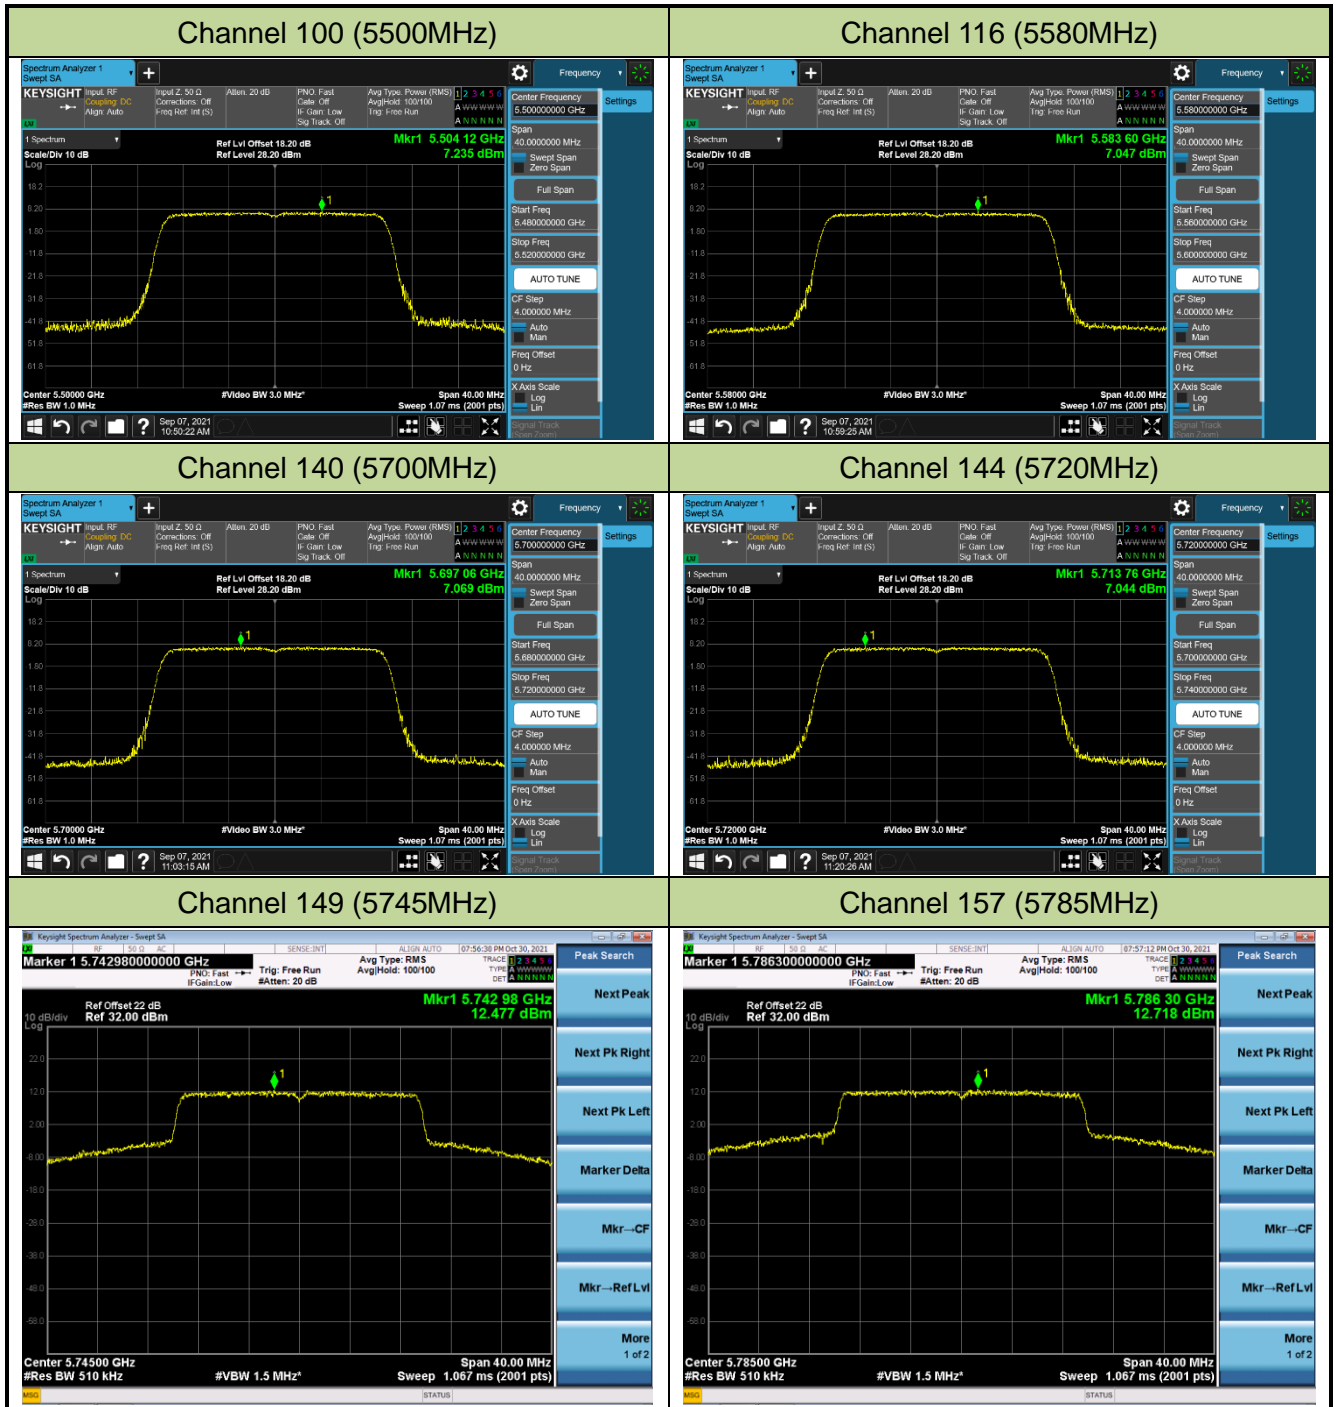

Channel 42 (5210MHz)

Channel 58 (5290MHz)

Channel 106 (5530MHz)

Channel 122 (5610MHz)

Channel 138 (5690MHz)

Channel 155 (5775MHz)

802.11ac-VHT160 Power Spectral Density - Ant 0

Channel 50 (5250MHz)

Channel 114 (5570MHz)

802.11ax-HE20 Power Spectral Density - Ant 0

Channel 36 (5180MHz)

Channel 44 (5220MHz)

Channel 48 (5240MHz)

Channel 52 (5260MHz)

Channel 60 (5300MHz)

Channel 64 (5320MHz)

802.11ax-HE40 Power Spectral Density - Ant 0

Channel 38 (5190MHz)

Channel 46 (5230MHz)

Channel 54 (5270MHz)

Channel 62 (5310MHz)

Channel 102 (5510MHz)

Channel 110 (5550MHz)

802.11ax-HE80 Power Spectral Density - Ant 0