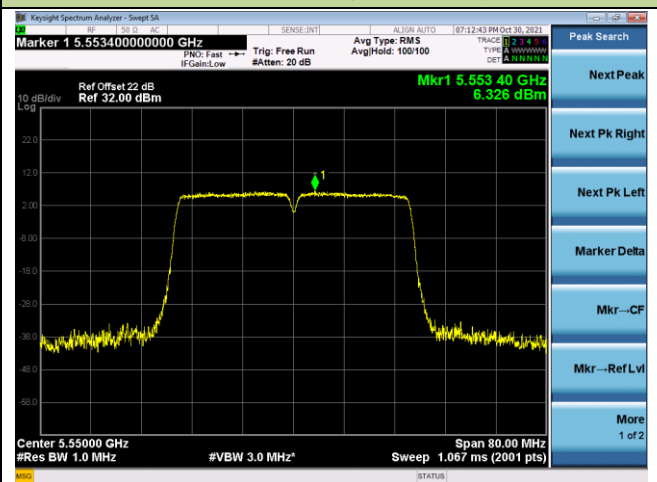

802.11ac-VHT40 Power Spectral Density - Ant 0

Channel 38 (5190MHz)

Channel 46 (5230MHz)

Channel 54 (5270MHz)

Channel 62 (5310MHz)

Channel 102 (5510MHz)

Channel 110 (5550MHz)

802.11ac-VHT80 Power Spectral Density - Ant 0

Channel 42 (5210MHz)

Channel 58 (5290MHz)

Channel 106 (5530MHz)

Channel 122 (5610MHz)

Channel 138 (5690MHz)

Channel 155 (5775MHz)

802.11ac-VHT160 Power Spectral Density - Ant 0

Channel 50 (5250MHz)