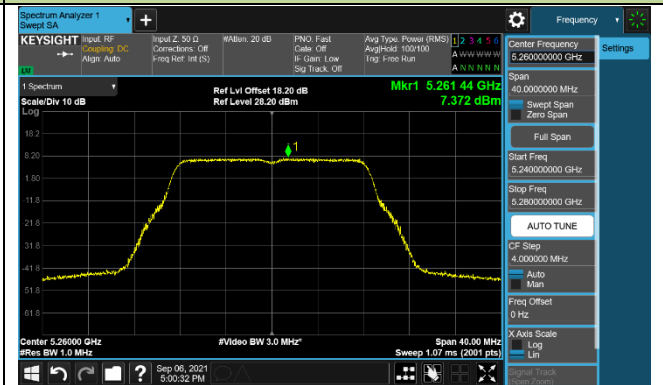

Channel 42 (5210MHz)

Channel 58 (5290MHz)

Channel 106 (5530MHz)

Channel 122 (5610MHz)

Channel 138 (5690MHz)

Channel 155 (5775MHz)

802.11ax-HE160 Power Spectral Density - Ant 0

Channel 50 (5250MHz)

Channel 114 (5570MHz)

802.11a Power Spectral Density - Ant 1

Channel 36 (5180MHz)

Channel 44 (5220MHz)

Channel 48 (5240MHz)

Channel 52 (5260MHz)

Channel 60 (5300MHz)

Channel 64 (5320MHz)

Channel 100 (5500MHz)

Channel 116 (5580MHz)