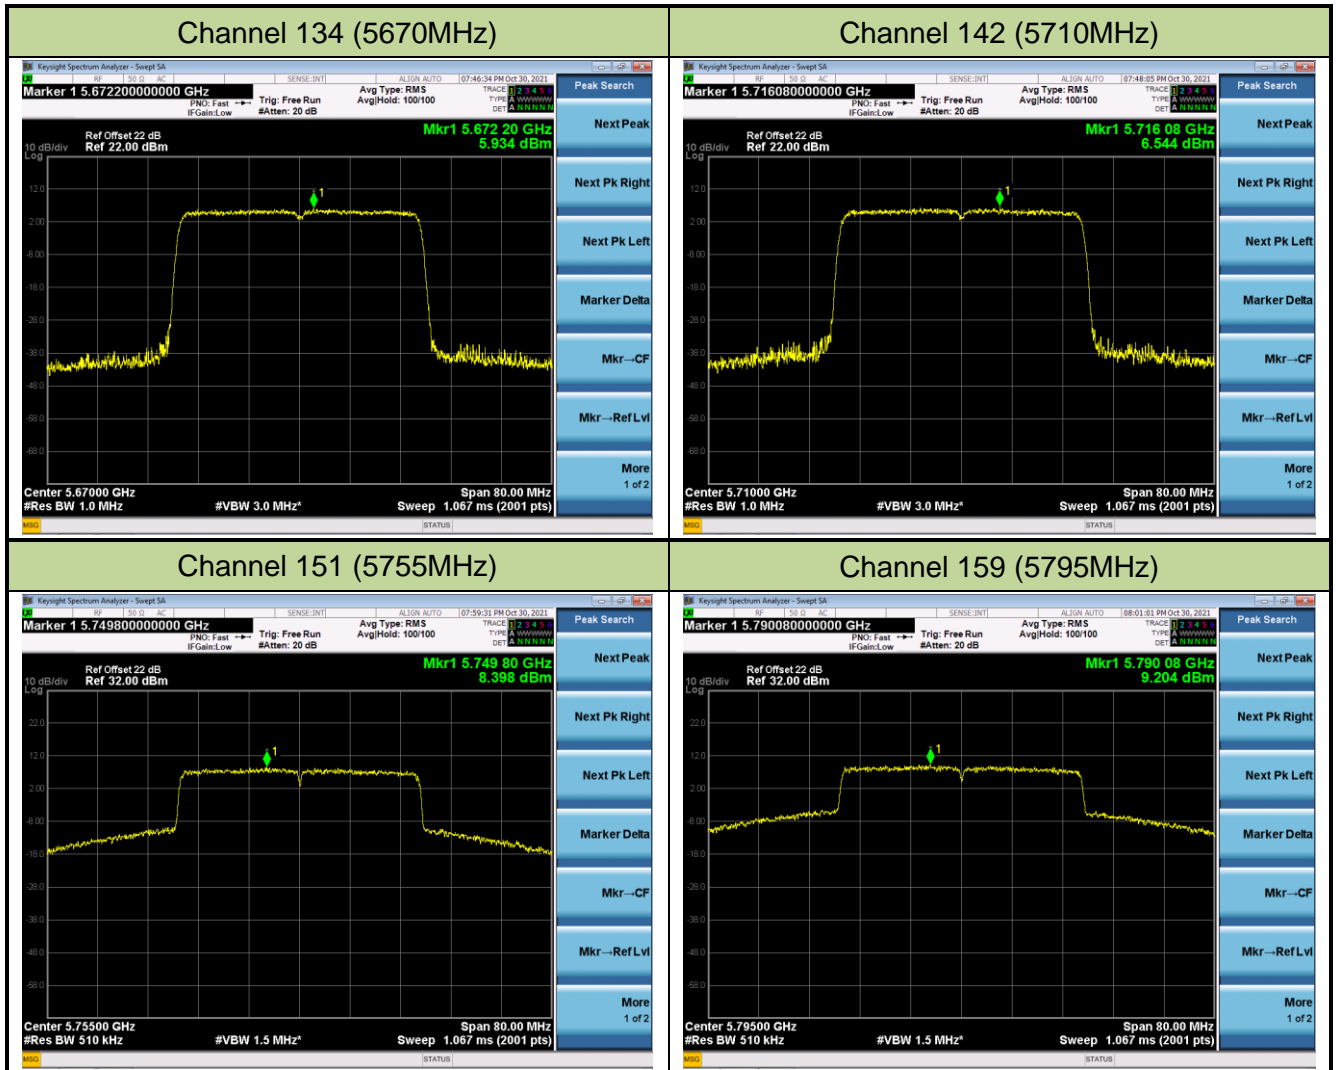

802.11ax-HE40 Power Spectral Density - Ant 0

Channel 38 (5190MHz)

Channel 46 (5230MHz)

Channel 54 (5270MHz)

Channel 62 (5310MHz)

Channel 102 (5510MHz)

Channel 110 (5550MHz)

802.11ax-HE80 Power Spectral Density - Ant 0

Channel 42 (5210MHz)

Channel 58 (5290MHz)

Channel 106 (5530MHz)

Channel 122 (5610MHz)

Channel 138 (5690MHz)

Channel 155 (5775MHz)

802.11ax-HE160 Power Spectral Density - Ant 0

Channel 50 (5250MHz)