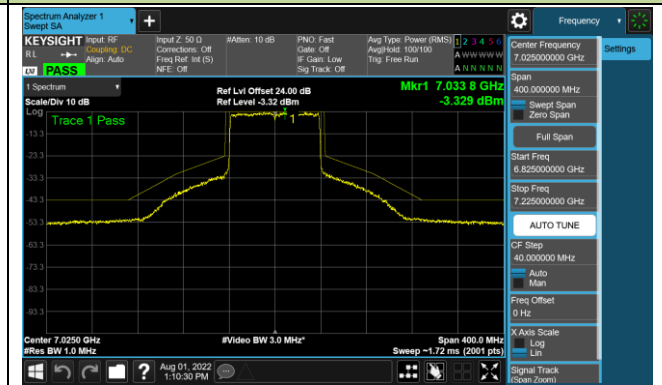

## 802.11ax-HE80 - Ant 1 (Nss = 4)

Channel 39 (6145MHz)

Channel 55 (6225MHz)

Channel 87 (6385MHz)

Channel 103 (6465MHz)

Channel 119 (6545MHz)

Channel 135 (6625MHz)

Channel 151 (6705MHz)

Channel 183 (6865MHz)

802.11ax-HE80 - Ant 1 (Nss = 4)

Channel 199 (6945MHz)

Channel 215 (7025MHz)

802.11ax-HE160 - Ant 1 (Nss = 4)

Channel 47 (6185MHz)

Channel 79 (6345MHz)

Channel 111 (6505MHz)