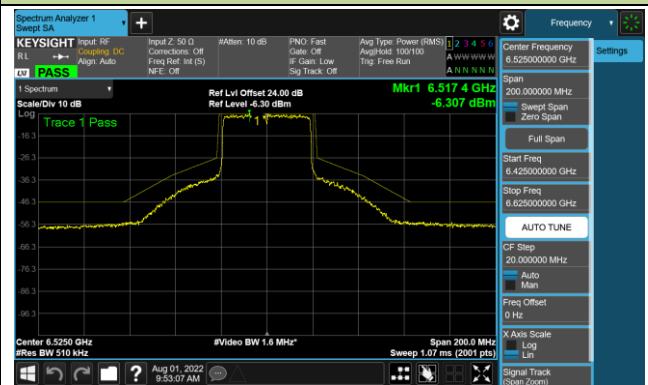

802.11ax-HE40 - Ant 1 (Nss = 4)

Channel 35 (6125MHz)

Channel 67 (6245MHz)

Channel 91 (6405MHz)

Channel 99 (6445MHz)

Channel 107 (6485MHz)

Channel 115 (6525MHz)

Channel 123 (6565MHz)

Channel 147 (6685MHz)