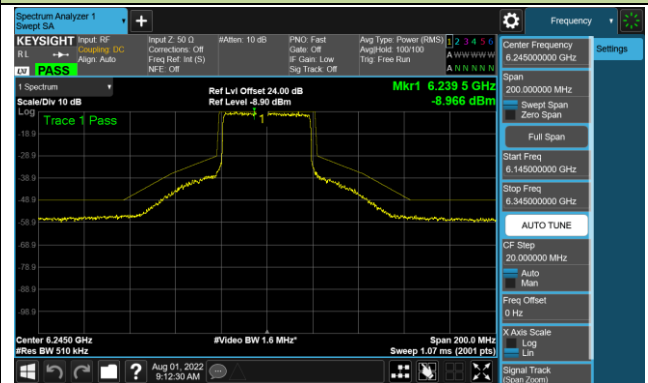

Channel 153 (6715MHz)

## 802.11ax-HE20 - Ant 2 (Nss = 4)

Channel 181 (6855MHz)

Channel 185 (6875MHz)

Channel 189 (6895MHz)

Channel 213 (7015MHz)

Channel 229 (7095MHz)

802.11ax-HE40 - Ant 2 (Nss = 4)

Channel 35 (6125MHz)

Channel 67 (6245MHz)

Channel 91 (6405MHz)

Channel 99 (6445MHz)

Channel 107 (6485MHz)

Channel 115 (6525MHz)

Channel 123 (6565MHz)

Channel 147 (6685MHz)

802.11ax-HE40 - Ant 2 (Nss = 4)