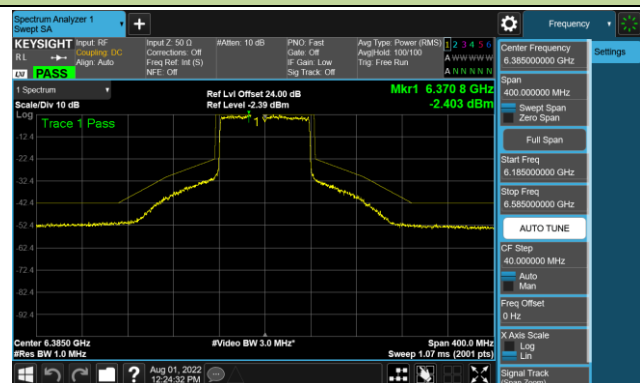

## 802.11ax-HE80 - Ant 1 (Nss = 4)

Channel 39 (6145MHz)

Channel 55 (6225MHz)

Channel 87 (6385MHz)

Channel 103 (6465MHz)

Channel 119 (6545MHz)

Channel 135 (6625MHz)

Channel 151 (6705MHz)

Channel 183 (6865MHz)

802.11ax-HE80 - Ant 1 (Nss = 4)

Channel 199 (6945MHz)

Channel 215 (7025MHz)

802.11ax-HE160 - Ant 1 (Nss = 4)

Channel 47 (6185MHz)

Channel 79 (6345MHz)

Channel 111 (6505MHz)