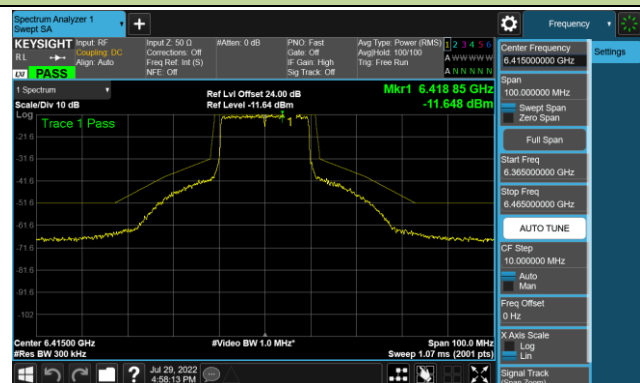

## 802.11ax-HE160 - Ant 2 (Nss = 4)

Channel 47 (6185MHz)

Channel 79 (6345MHz)

Channel 111 (6505MHz)

Channel 143 (6665MHz)

Channel 175 (6825MHz)

Channel 175 (6985MHz)

## 802.11ax-HE20 - Ant 3 (Nss = 4)

Channel 33 (6115MHz)

Channel 65 (6255MHz)

Channel 93 (6415MHz)

Channel 97 (6435MHz)

Channel 105 (6475MHz)

Channel 113 (6515MHz)

Channel 117 (6535MHz)

Channel 153 (6715MHz)