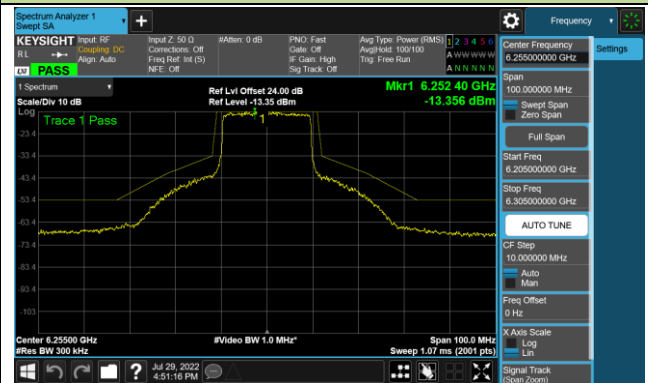

Channel 143 (6665MHz)

Channel 175 (6825MHz)

Channel 207 (6985MHz)

## 802.11ax-HE20 - Ant 2 (Nss = 4)

Channel 33 (6115MHz)

Channel 65 (6255MHz)

Channel 93 (6415MHz)

Channel 97 (6435MHz)

Channel 105 (6475MHz)

Channel 113 (6515MHz)

Channel 117 (6535MHz)

Channel 153 (6715MHz)