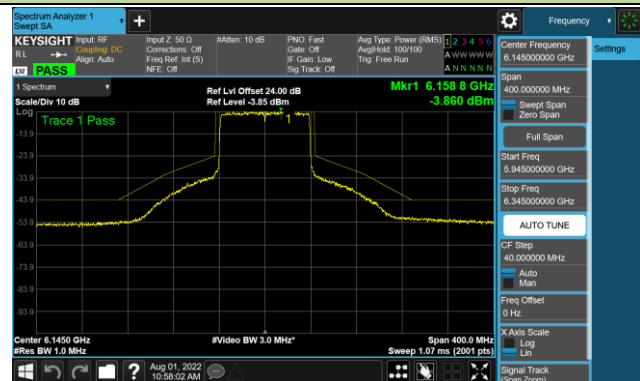

Channel 147 (6685MHz)

## 802.11ax-HE40 - Ant 1 (Nss = 4)

Channel 179 (6845MHz)

Channel 187 (6885MHz)

Channel 195 (6925MHz)

Channel 211 (7005MHz)

Channel 211 (7085MHz)

## 802.11ax-HE80 - Ant 1 (Nss = 4)

Channel 39 (6145MHz)

Channel 55 (6225MHz)

Channel 87 (6385MHz)

Channel 103 (6465MHz)

Channel 119 (6545MHz)

Channel 135 (6625MHz)

Channel 151 (6705MHz)