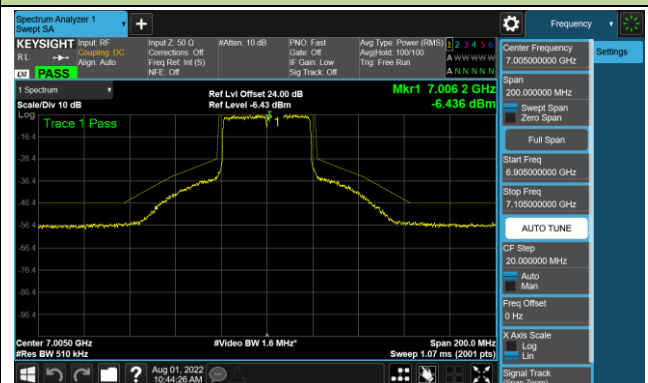

Channel 147 (6685MHz)

## 802.11ax-HE40 - Ant 1 (Nss = 4)

Channel 179 (6845MHz)

Channel 187 (6885MHz)

Channel 195 (6925MHz)

Channel 211 (7005MHz)

Channel 211 (7085MHz)

## 802.11ax-HE80 - Ant 1 (Nss = 4)

Channel 39 (6145MHz)

Channel 55 (6225MHz)

Channel 87 (6385MHz)

Channel 103 (6465MHz)

Channel 119 (6545MHz)

Channel 135 (6625MHz)

Channel 151 (6705MHz)