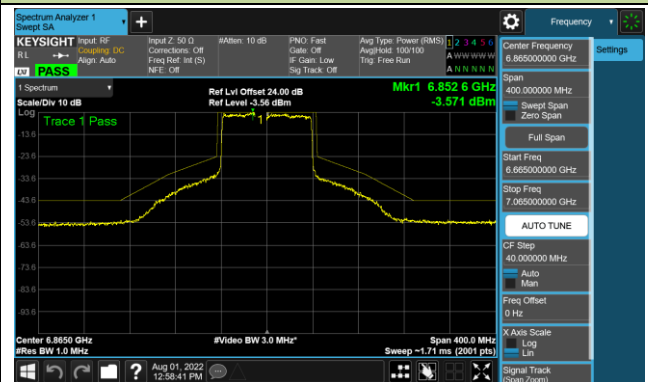

Channel 87 (6385MHz)

Channel 103 (6465MHz)

Channel 119 (6545MHz)

Channel 135 (6625MHz)

Channel 151 (6705MHz)

Channel 183 (6865MHz)

802.11ax-HE80 - Ant 2 (Nss = 4)

Channel 199 (6945MHz)

Channel 215 (7025MHz)