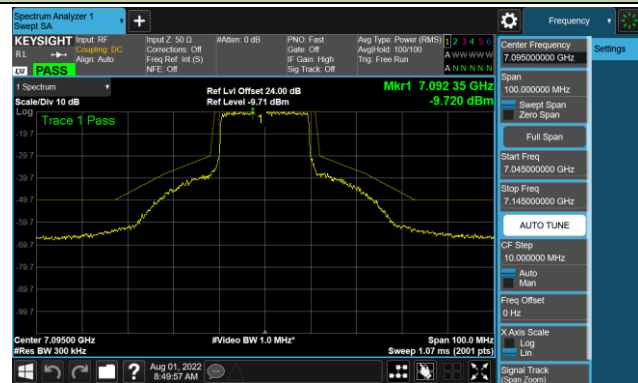

Channel 153 (6715MHz)

## 802.11ax-HE20 - Ant 2 (Nss = 4)

Channel 181 (6855MHz)

Channel 185 (6875MHz)

Channel 189 (6895MHz)

Channel 213 (7015MHz)

Channel 229 (7095MHz)

802.11ax-HE40 - Ant 2 (Nss = 4)

Channel 35 (6125MHz)

Channel 67 (6245MHz)

Channel 91 (6405MHz)

Channel 99 (6445MHz)

Channel 107 (6485MHz)

Channel 115 (6525MHz)

Channel 123 (6565MHz)

Channel 147 (6685MHz)

802.11ax-HE40 - Ant 2 (Nss = 4)