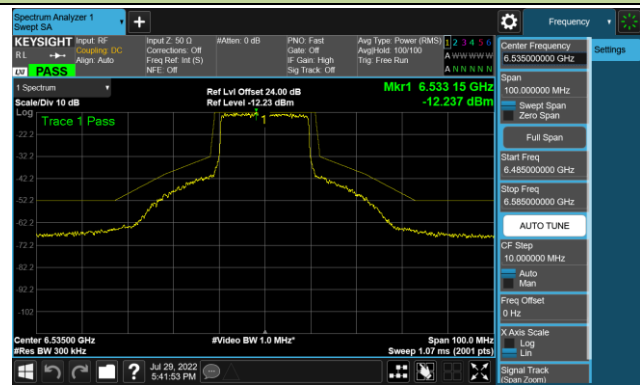

## 802.11ax-HE20 - Ant 2 (Nss = 4)

Channel 33 (6115MHz)

Channel 65 (6255MHz)

Channel 93 (6415MHz)

Channel 97 (6435MHz)

Channel 105 (6475MHz)

Channel 113 (6515MHz)

Channel 117 (6535MHz)

Channel 153 (6715MHz)