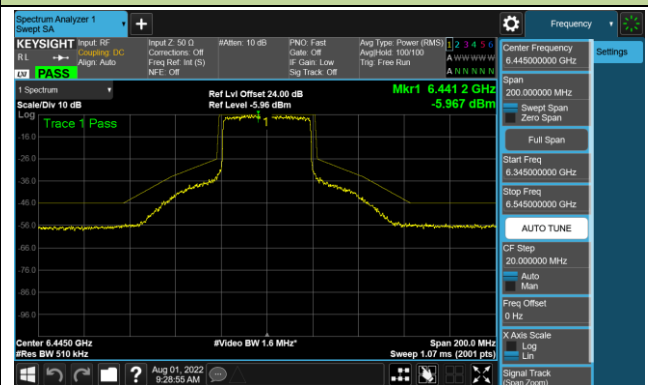

802.11ax-HE40 - Ant 1 (Nss = 4)

Channel 35 (6125MHz)

Channel 67 (6245MHz)

Channel 91 (6405MHz)

Channel 99 (6445MHz)

Channel 107 (6485MHz)

Channel 115 (6525MHz)

Channel 123 (6565MHz)

Channel 147 (6685MHz)