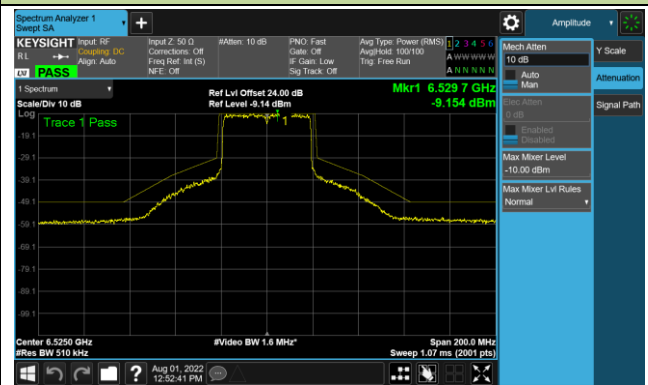

Channel 67 (6245MHz)

Channel 91 (6405MHz)

Channel 99 (6445MHz)

Channel 107 (6485MHz)

Channel 115 (6525MHz)

Channel 123 (6565MHz)

Channel 147 (6685MHz)

802.11ax-HE40 - Ant 2 (Nss = 4)

Channel 179 (6845MHz)

Channel 187 (6885MHz)

Channel 195 (6925MHz)

Channel 211 (7005MHz)

Channel 227 (7085MHz)

802.11ax-HE80 - Ant 2 (Nss = 4)

Channel 39 (6145MHz)

Channel 55 (6225MHz)