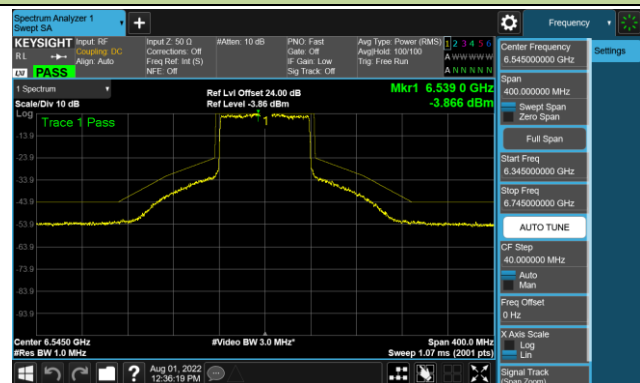

## 802.11ax-HE80 - Ant 1 (Nss = 4)

Channel 39 (6145MHz)

Channel 55 (6225MHz)

Channel 87 (6385MHz)

Channel 103 (6465MHz)

Channel 119 (6545MHz)

Channel 135 (6625MHz)

Channel 151 (6705MHz)

Channel 183 (6865MHz)

802.11ax-HE80 - Ant 1 (Nss = 4)

Channel 199 (6945MHz)

Channel 215 (7025MHz)

802.11ax-HE160 - Ant 1 (Nss = 4)

Channel 47 (6185MHz)

Channel 79 (6345MHz)

Channel 111 (6505MHz)