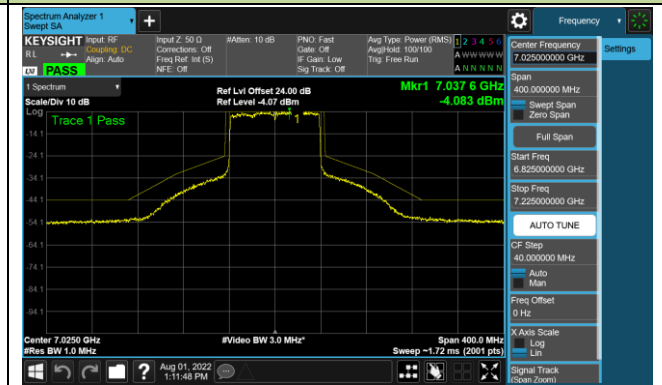

Channel 179 (6845MHz)

Channel 187 (6885MHz)

Channel 195 (6925MHz)

Channel 211 (7005MHz)

Channel 227 (7085MHz)

802.11ax-HE80 - Ant 2 (Nss = 4)

Channel 39 (6145MHz)

Channel 55 (6225MHz)

Channel 87 (6385MHz)

Channel 103 (6465MHz)

Channel 119 (6545MHz)

Channel 135 (6625MHz)

Channel 151 (6705MHz)

Channel 183 (6865MHz)

802.11ax-HE80 - Ant 2 (Nss = 4)

Channel 199 (6945MHz)

Channel 215 (7025MHz)