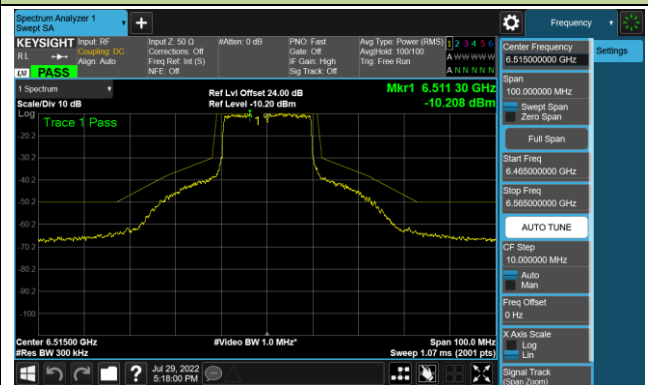

## 802.11ax-HE20 - Ant 2 (Nss = 4)

Channel 33 (6115MHz)

Channel 65 (6255MHz)

Channel 93 (6415MHz)

Channel 97 (6435MHz)

Channel 105 (6475MHz)

Channel 113 (6515MHz)

Channel 117 (6535MHz)

Channel 153 (6715MHz)