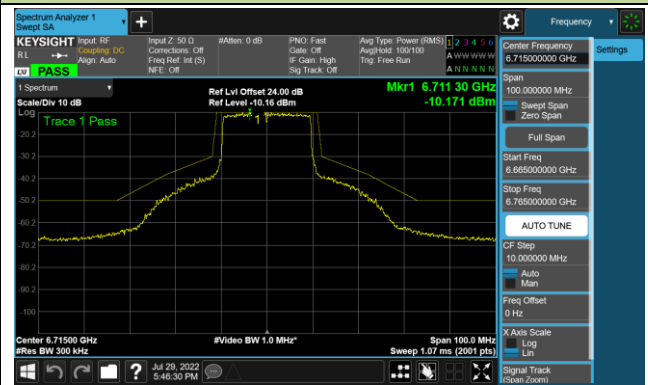

## 802.11ax-HE20 - Ant 2 (Nss = 4)

Channel 33 (6115MHz)

Channel 65 (6255MHz)

Channel 93 (6415MHz)

Channel 97 (6435MHz)

Channel 105 (6475MHz)

Channel 113 (6515MHz)

Channel 117 (6535MHz)

Channel 153 (6715MHz)