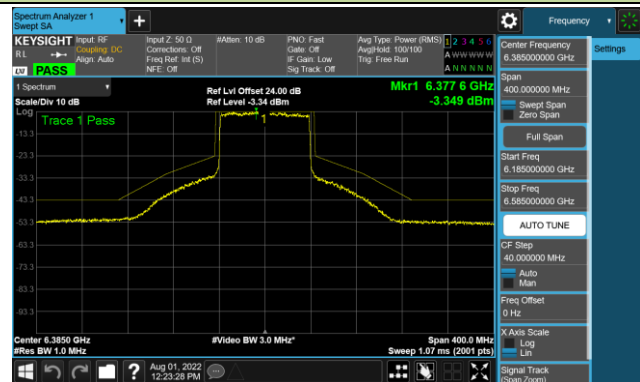

Channel 179 (6845MHz)

Channel 187 (6885MHz)

Channel 195 (6925MHz)

Channel 211 (7005MHz)

Channel 227 (7085MHz)

802.11ax-HE80 - Ant 2 (Nss = 4)

Channel 39 (6145MHz)

Channel 55 (6225MHz)

Channel 87 (6385MHz)

Channel 103 (6465MHz)

Channel 119 (6545MHz)

Channel 135 (6625MHz)

Channel 151 (6705MHz)

Channel 183 (6865MHz)

802.11ax-HE80 - Ant 2 (Nss = 4)

Channel 199 (6945MHz)