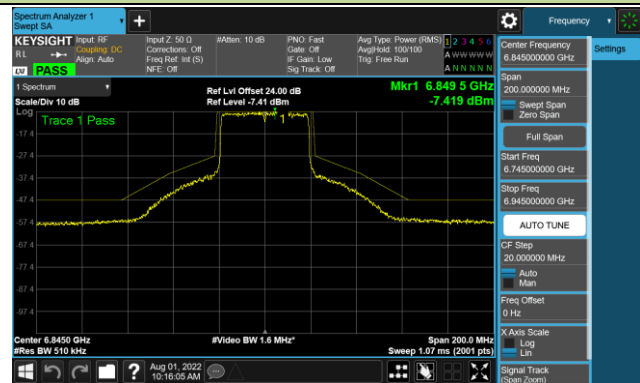

## 802.11ax-HE20 - Ant 2 (Nss = 4)

Channel 181 (6855MHz)

Channel 185 (6875MHz)

Channel 189 (6895MHz)

Channel 213 (7015MHz)

Channel 229 (7095MHz)

802.11ax-HE40 - Ant 2 (Nss = 4)

Channel 35 (6125MHz)

Channel 67 (6245MHz)

Channel 91 (6405MHz)

Channel 99 (6445MHz)

Channel 107 (6485MHz)

Channel 115 (6525MHz)

Channel 123 (6565MHz)

Channel 147 (6685MHz)

802.11ax-HE40 - Ant 2 (Nss = 4)

Channel 179 (6845MHz)

Channel 187 (6885MHz)

Channel 195 (6925MHz)

Channel 211 (7005MHz)

Channel 227 (7085MHz)

802.11ax-HE80 - Ant 2 (Nss = 4)

Channel 39 (6145MHz)

Channel 55 (6225MHz)