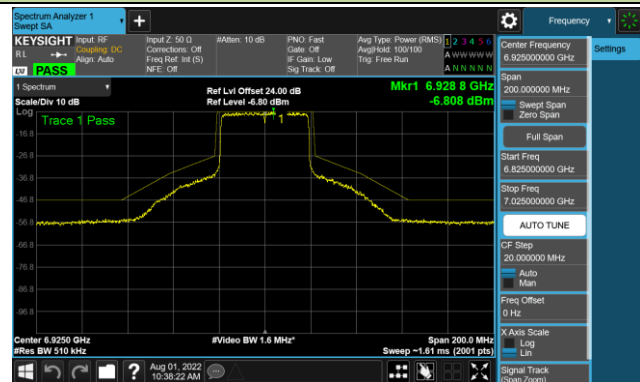

## 802.11ax-HE20 - Ant 2 (Nss = 4)

Channel 181 (6855MHz)

Channel 185 (6875MHz)

Channel 189 (6895MHz)

Channel 213 (7015MHz)

Channel 229 (7095MHz)

802.11ax-HE40 - Ant 2 (Nss = 4)

Channel 35 (6125MHz)

Channel 67 (6245MHz)

Channel 91 (6405MHz)

Channel 99 (6445MHz)

Channel 107 (6485MHz)

Channel 115 (6525MHz)

Channel 123 (6565MHz)

Channel 147 (6685MHz)

802.11ax-HE40 - Ant 2 (Nss = 4)

Channel 179 (6845MHz)

Channel 187 (6885MHz)

Channel 195 (6925MHz)

Channel 211 (7005MHz)

Channel 227 (7085MHz)

802.11ax-HE80 - Ant 2 (Nss = 4)

Channel 39 (6145MHz)

Channel 55 (6225MHz)