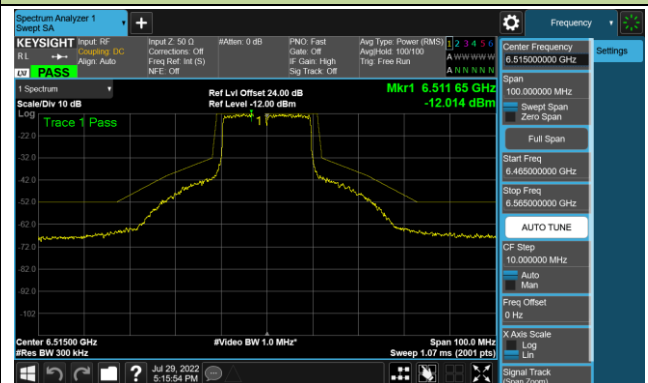

## 802.11ax-HE20 - Ant 3 (Nss = 4)

Channel 33 (6115MHz)

Channel 65 (6255MHz)

Channel 93 (6415MHz)

Channel 97 (6435MHz)

Channel 105 (6475MHz)

Channel 113 (6515MHz)

Channel 117 (6535MHz)

Channel 153 (6715MHz)