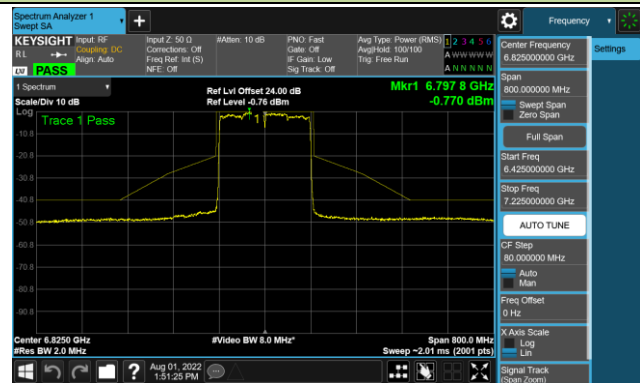

Channel 183 (6865MHz)

802.11ax-HE80 - Ant 1 (Nss = 4)

Channel 199 (6945MHz)

Channel 215 (7025MHz)

802.11ax-HE160 - Ant 1 (Nss = 4)

Channel 47 (6185MHz)

Channel 79 (6345MHz)

Channel 111 (6505MHz)

Channel 143 (6665MHz)

Channel 175 (6825MHz)

Channel 207 (6985MHz)