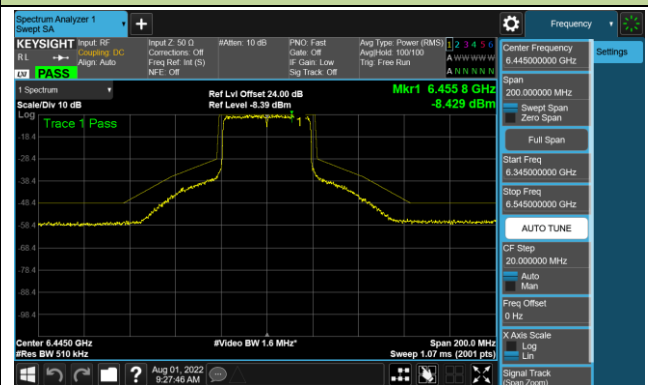

## 802.11ax-HE20 - Ant 2 (Nss = 4)

Channel 181 (6855MHz)

Channel 185 (6875MHz)

Channel 189 (6895MHz)

Channel 213 (7015MHz)

Channel 229 (7095MHz)

802.11ax-HE40 - Ant 2 (Nss = 4)

Channel 35 (6125MHz)

Channel 67 (6245MHz)

Channel 91 (6405MHz)

Channel 99 (6445MHz)

Channel 107 (6485MHz)

Channel 115 (6525MHz)

Channel 123 (6565MHz)

Channel 147 (6685MHz)

802.11ax-HE40 - Ant 2 (Nss = 4)