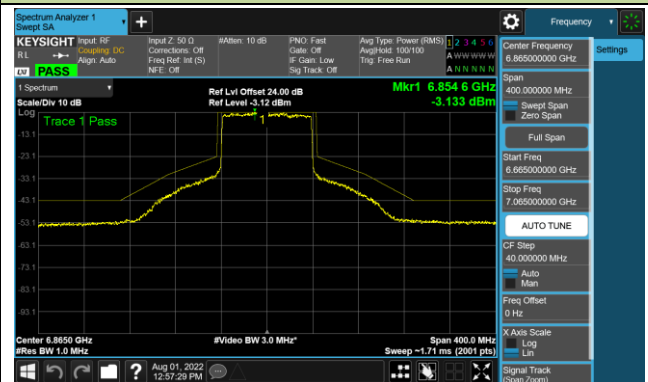

## 802.11ax-HE80 - Ant 1 (Nss = 4)

Channel 39 (6145MHz)

Channel 55 (6225MHz)

Channel 87 (6385MHz)

Channel 103 (6465MHz)

Channel 119 (6545MHz)

Channel 135 (6625MHz)

Channel 151 (6705MHz)

Channel 183 (6865MHz)

802.11ax-HE80 - Ant 1 (Nss = 4)

Channel 199 (6945MHz)

Channel 215 (7025MHz)

802.11ax-HE160 - Ant 1 (Nss = 4)

Channel 47 (6185MHz)

Channel 79 (6345MHz)

Channel 111 (6505MHz)