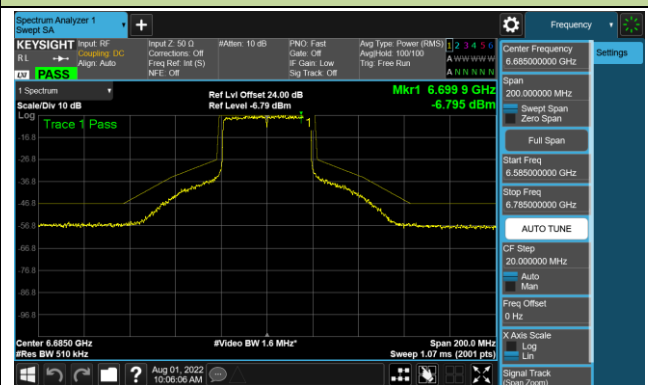

802.11ax-HE40 - Ant 1 (Nss = 4)

Channel 35 (6125MHz)

Channel 67 (6245MHz)

Channel 91 (6405MHz)

Channel 99 (6445MHz)

Channel 107 (6485MHz)

Channel 115 (6525MHz)

Channel 123 (6565MHz)

Channel 147 (6685MHz)