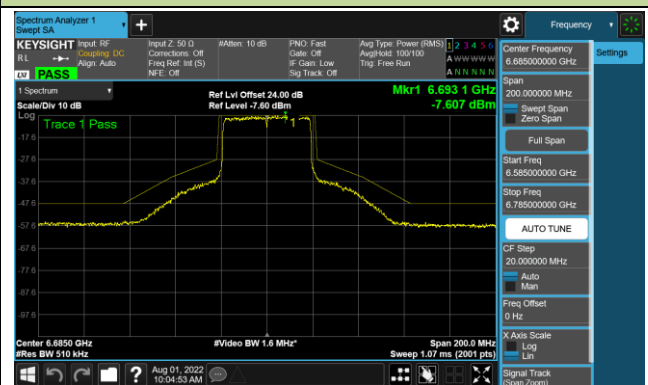

Channel 67 (6245MHz)

Channel 91 (6405MHz)

Channel 99 (6445MHz)

Channel 107 (6485MHz)

Channel 115 (6525MHz)

Channel 123 (6565MHz)

Channel 147 (6685MHz)

802.11ax-HE40 - Ant 2 (Nss = 4)

Channel 179 (6845MHz)

Channel 187 (6885MHz)

Channel 195 (6925MHz)

Channel 211 (7005MHz)

Channel 227 (7085MHz)

802.11ax-HE80 - Ant 2 (Nss = 4)

Channel 39 (6145MHz)

Channel 55 (6225MHz)