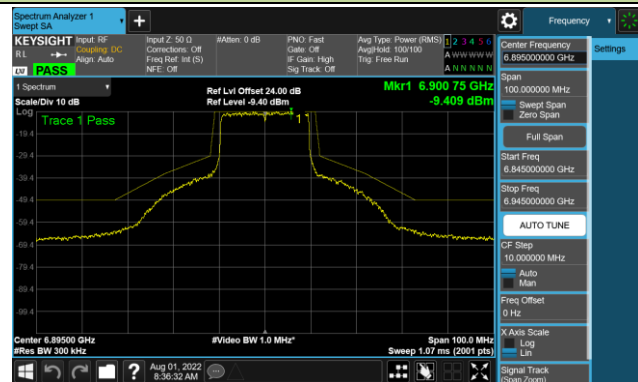

Channel 153 (6715MHz)

## 802.11ax-HE20 - Ant 2 (Nss = 4)

Channel 181 (6855MHz)

Channel 185 (6875MHz)

Channel 189 (6895MHz)

Channel 213 (7015MHz)

Channel 229 (7095MHz)

802.11ax-HE40 - Ant 2 (Nss = 4)

Channel 35 (6125MHz)

Channel 67 (6245MHz)

Channel 91 (6405MHz)

Channel 99 (6445MHz)

Channel 107 (6485MHz)

Channel 115 (6525MHz)

Channel 123 (6565MHz)

Channel 147 (6685MHz)

802.11ax-HE40 - Ant 2 (Nss = 4)