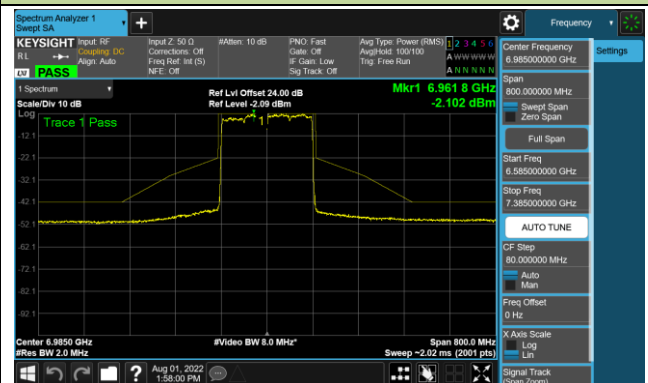

## 802.11ax-HE160 - Ant 2 (Nss = 4)

Channel 47 (6185MHz)

Channel 79 (6345MHz)

Channel 111 (6505MHz)

Channel 143 (6665MHz)

Channel 175 (6825MHz)

Channel 175 (6985MHz)

## 802.11ax-HE20 - Ant 3 (Nss = 4)

Channel 33 (6115MHz)

Channel 65 (6255MHz)

Channel 93 (6415MHz)

Channel 97 (6435MHz)

Channel 105 (6475MHz)

Channel 113 (6515MHz)

Channel 117 (6535MHz)