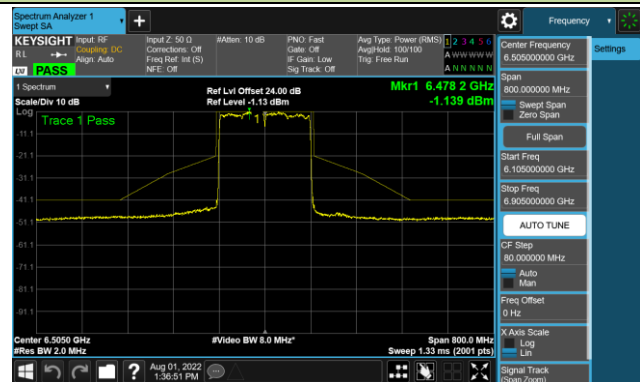

Channel 183 (6865MHz)

802.11ax-HE80 - Ant 1 (Nss = 4)

Channel 199 (6945MHz)

Channel 215 (7025MHz)

802.11ax-HE160 - Ant 1 (Nss = 4)

Channel 47 (6185MHz)

Channel 79 (6345MHz)

Channel 111 (6505MHz)

Channel 143 (6665MHz)

Channel 175 (6825MHz)

Channel 207 (6985MHz)