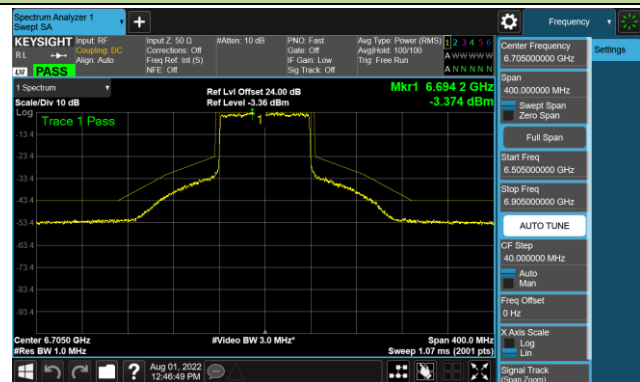

## 802.11ax-HE80 - Ant 1 (Nss = 4)

Channel 39 (6145MHz)

Channel 55 (6225MHz)

Channel 87 (6385MHz)

Channel 103 (6465MHz)

Channel 119 (6545MHz)

Channel 135 (6625MHz)

Channel 151 (6705MHz)

Channel 183 (6865MHz)

802.11ax-HE80 - Ant 1 (Nss = 4)

Channel 199 (6945MHz)

Channel 215 (7025MHz)

802.11ax-HE160 - Ant 1 (Nss = 4)

Channel 47 (6185MHz)

Channel 79 (6345MHz)

Channel 111 (6505MHz)