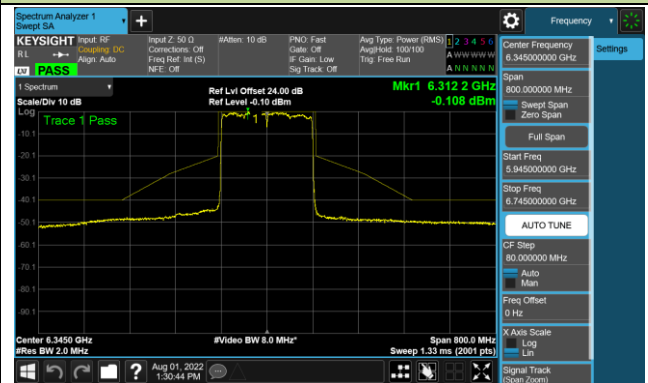

Channel 183 (6865MHz)

802.11ax-HE80 - Ant 1 (Nss = 4)

Channel 199 (6945MHz)

Channel 215 (7025MHz)

802.11ax-HE160 - Ant 1 (Nss = 4)

Channel 47 (6185MHz)

Channel 79 (6345MHz)

Channel 111 (6505MHz)

Channel 143 (6665MHz)

Channel 175 (6825MHz)

Channel 207 (6985MHz)