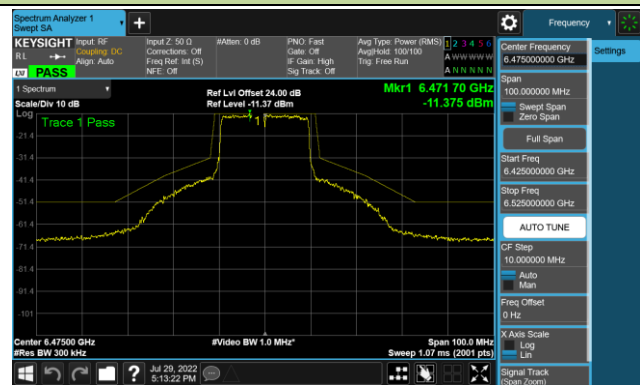

## 802.11ax-HE20 - Ant 2 (Nss = 4)

Channel 33 (6115MHz)

Channel 65 (6255MHz)

Channel 93 (6415MHz)

Channel 97 (6435MHz)

Channel 105 (6475MHz)

Channel 113 (6515MHz)

Channel 117 (6535MHz)

Channel 153 (6715MHz)