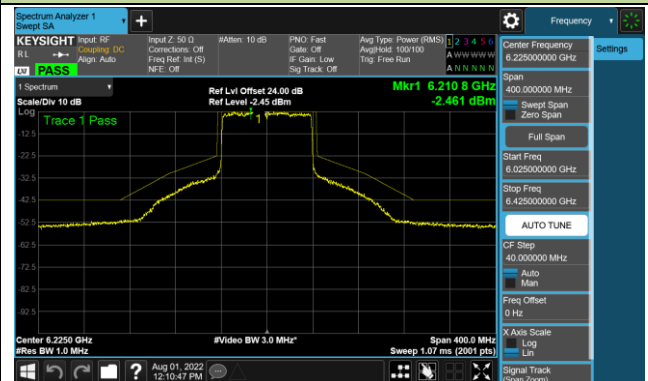

Channel 147 (6685MHz)

## 802.11ax-HE40 - Ant 1 (Nss = 4)

Channel 179 (6845MHz)

Channel 187 (6885MHz)

Channel 195 (6925MHz)

Channel 211 (7005MHz)

Channel 211 (7085MHz)

## 802.11ax-HE80 - Ant 1 (Nss = 4)

Channel 39 (6145MHz)

Channel 55 (6225MHz)

Channel 87 (6385MHz)

Channel 103 (6465MHz)

Channel 119 (6545MHz)

Channel 135 (6625MHz)

Channel 151 (6705MHz)