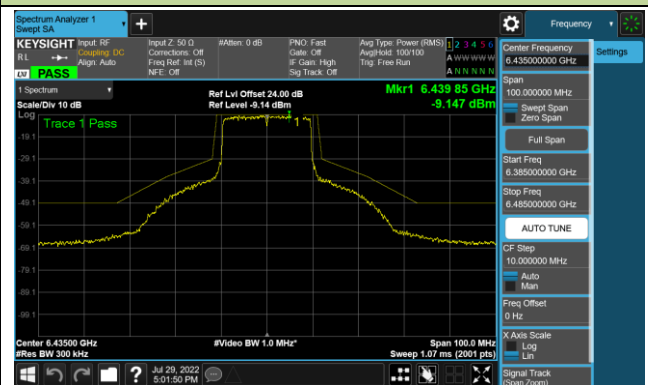

## 802.11ax-HE20 - Ant 2 (Nss = 4)

Channel 33 (6115MHz)

Channel 65 (6255MHz)

Channel 93 (6415MHz)

Channel 97 (6435MHz)

Channel 105 (6475MHz)

Channel 113 (6515MHz)

Channel 117 (6535MHz)

Channel 153 (6715MHz)