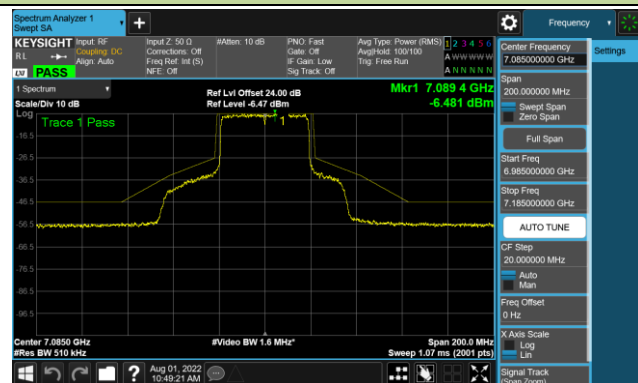

Channel 147 (6685MHz)

## 802.11ax-HE40 - Ant 1 (Nss = 4)

Channel 179 (6845MHz)

Channel 187 (6885MHz)

Channel 195 (6925MHz)

Channel 211 (7005MHz)

Channel 211 (7085MHz)

## 802.11ax-HE80 - Ant 1 (Nss = 4)

Channel 39 (6145MHz)

Channel 55 (6225MHz)

Channel 87 (6385MHz)

Channel 103 (6465MHz)

Channel 119 (6545MHz)

Channel 135 (6625MHz)

Channel 151 (6705MHz)