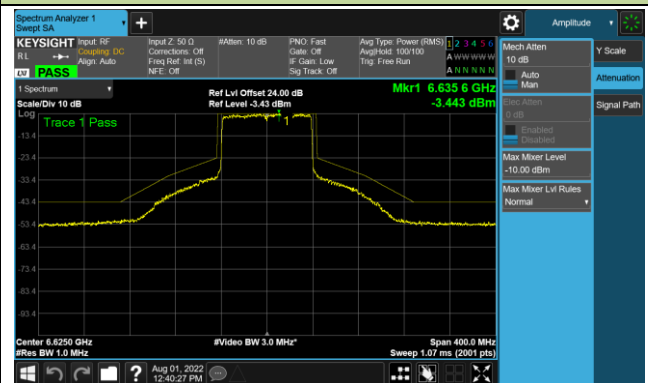

## 802.11ax-HE80 - Ant 1 (Nss = 4)

Channel 39 (6145MHz)

Channel 55 (6225MHz)

Channel 87 (6385MHz)

Channel 103 (6465MHz)

Channel 119 (6545MHz)

Channel 135 (6625MHz)

Channel 151 (6705MHz)

Channel 183 (6865MHz)

802.11ax-HE80 - Ant 1 (Nss = 4)

Channel 199 (6945MHz)

Channel 215 (7025MHz)

802.11ax-HE160 - Ant 1 (Nss = 4)

Channel 47 (6185MHz)

Channel 79 (6345MHz)

Channel 111 (6505MHz)