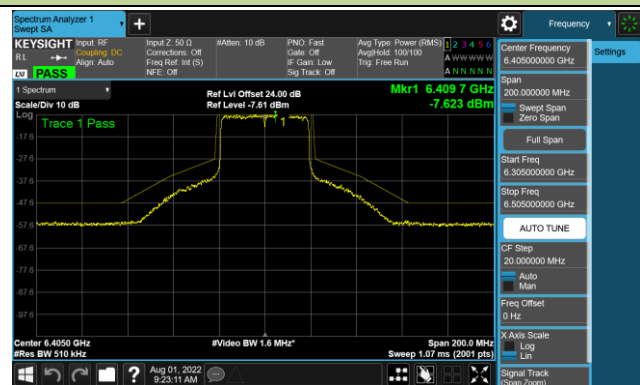

Channel 153 (6715MHz)

## 802.11ax-HE20 - Ant 2 (Nss = 4)

Channel 181 (6855MHz)

Channel 185 (6875MHz)

Channel 189 (6895MHz)

Channel 213 (7015MHz)

Channel 229 (7095MHz)

802.11ax-HE40 - Ant 2 (Nss = 4)

Channel 35 (6125MHz)

Channel 67 (6245MHz)

Channel 91 (6405MHz)

Channel 99 (6445MHz)

Channel 107 (6485MHz)

Channel 115 (6525MHz)

Channel 123 (6565MHz)

Channel 147 (6685MHz)

802.11ax-HE40 - Ant 2 (Nss = 4)