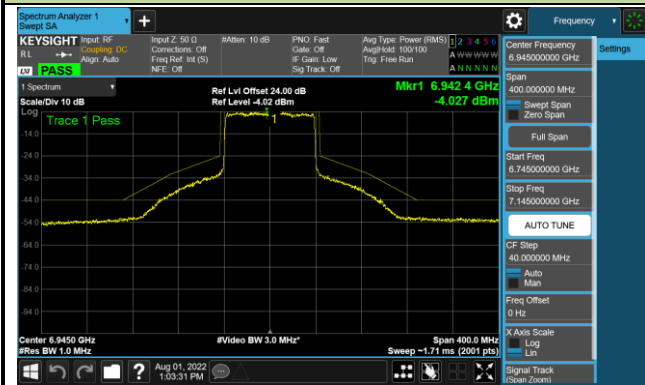

Channel 179 (6845MHz)

Channel 187 (6885MHz)

Channel 195 (6925MHz)

Channel 211 (7005MHz)

Channel 227 (7085MHz)

802.11ax-HE80 - Ant 2 (Nss = 4)

Channel 39 (6145MHz)

Channel 55 (6225MHz)

Channel 87 (6385MHz)

Channel 103 (6465MHz)

Channel 119 (6545MHz)

Channel 135 (6625MHz)

Channel 151 (6705MHz)

Channel 183 (6865MHz)

802.11ax-HE80 - Ant 2 (Nss = 4)

Channel 199 (6945MHz)

Channel 215 (7025MHz)