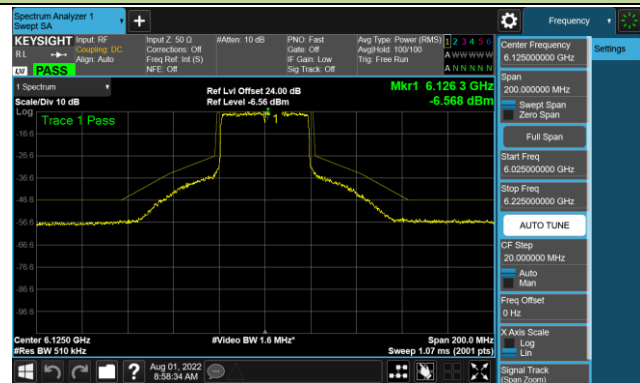

802.11ax-HE40 - Ant 1 (Nss = 4)

Channel 35 (6125MHz)

Channel 67 (6245MHz)

Channel 91 (6405MHz)

Channel 99 (6445MHz)

Channel 107 (6485MHz)

Channel 115 (6525MHz)

Channel 123 (6565MHz)

Channel 147 (6685MHz)