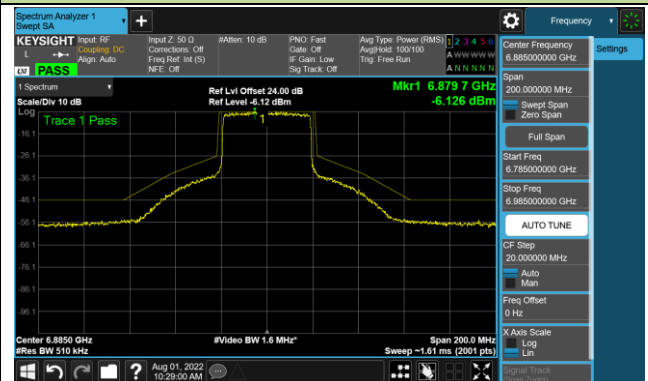

Channel 147 (6685MHz)

## 802.11ax-HE40 - Ant 1 (Nss = 4)

Channel 179 (6845MHz)

Channel 187 (6885MHz)

Channel 195 (6925MHz)

Channel 211 (7005MHz)

Channel 211 (7085MHz)