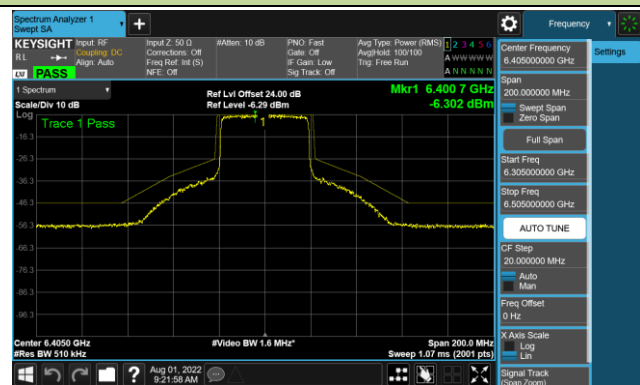

802.11ax-HE40 - Ant 1 (Nss = 4)

Channel 35 (6125MHz)

Channel 67 (6245MHz)

Channel 91 (6405MHz)

Channel 99 (6445MHz)

Channel 107 (6485MHz)

Channel 115 (6525MHz)

Channel 123 (6565MHz)

Channel 147 (6685MHz)