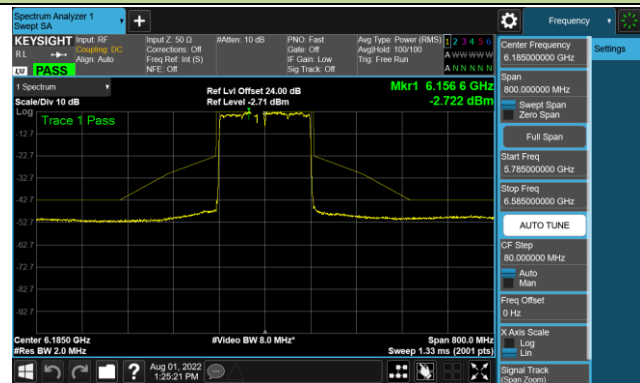

Channel 183 (6865MHz)

802.11ax-HE80 - Ant 1 (Nss = 4)

Channel 199 (6945MHz)

Channel 215 (7025MHz)

802.11ax-HE160 - Ant 1 (Nss = 4)

Channel 47 (6185MHz)

Channel 79 (6345MHz)

Channel 111 (6505MHz)

Channel 143 (6665MHz)

Channel 175 (6825MHz)

Channel 207 (6985MHz)