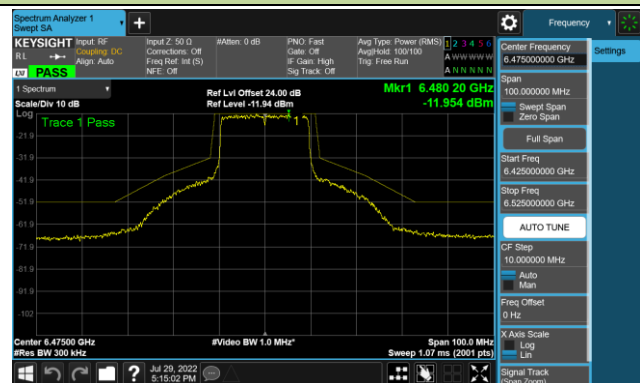

## 802.11ax-HE160 - Ant 2 (Nss = 4)

Channel 47 (6185MHz)

Channel 79 (6345MHz)

Channel 111 (6505MHz)

Channel 143 (6665MHz)

Channel 175 (6825MHz)

Channel 175 (6985MHz)

## 802.11ax-HE20 - Ant 3 (Nss = 4)

Channel 33 (6115MHz)

Channel 65 (6255MHz)

Channel 93 (6415MHz)

Channel 97 (6435MHz)

Channel 105 (6475MHz)

Channel 113 (6515MHz)

Channel 117 (6535MHz)

Channel 153 (6715MHz)