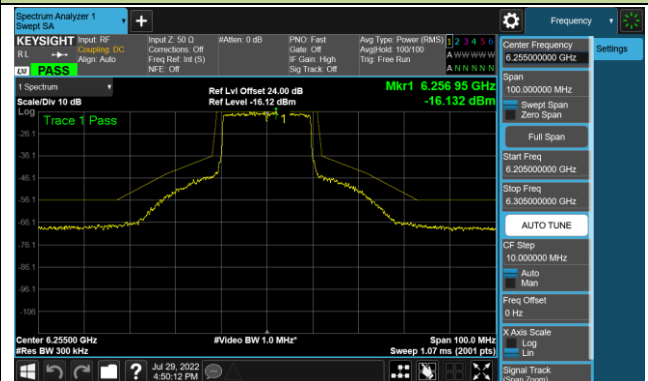

Channel 215 (7025MHz)

## 802.11ax-HE160 - Ant 2 (Nss = 4)

Channel 47 (6185MHz)

Channel 79 (6345MHz)

Channel 111 (6505MHz)

Channel 143 (6665MHz)

Channel 175 (6825MHz)

Channel 175 (6985MHz)

## 802.11ax-HE20 - Ant 3 (Nss = 4)

Channel 33 (6115MHz)

Channel 65 (6255MHz)

Channel 93 (6415MHz)

Channel 97 (6435MHz)

Channel 105 (6475MHz)

Channel 113 (6515MHz)

Channel 117 (6535MHz)