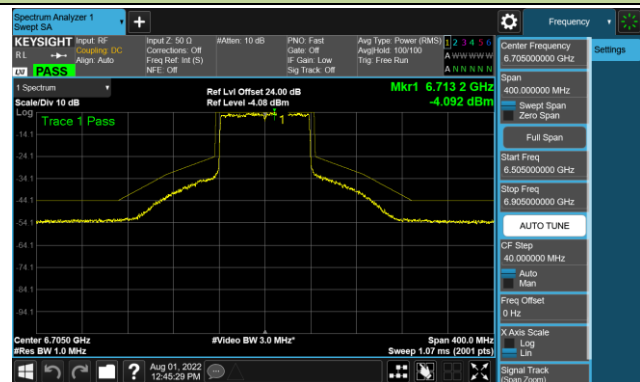

Channel 179 (6845MHz)

Channel 187 (6885MHz)

Channel 195 (6925MHz)

Channel 211 (7005MHz)

Channel 227 (7085MHz)

802.11ax-HE80 - Ant 2 (Nss = 4)

Channel 39 (6145MHz)

Channel 55 (6225MHz)

Channel 87 (6385MHz)

Channel 103 (6465MHz)

Channel 119 (6545MHz)

Channel 135 (6625MHz)

Channel 151 (6705MHz)

Channel 183 (6865MHz)

802.11ax-HE80 - Ant 2 (Nss = 4)

Channel 199 (6945MHz)

Channel 215 (7025MHz)