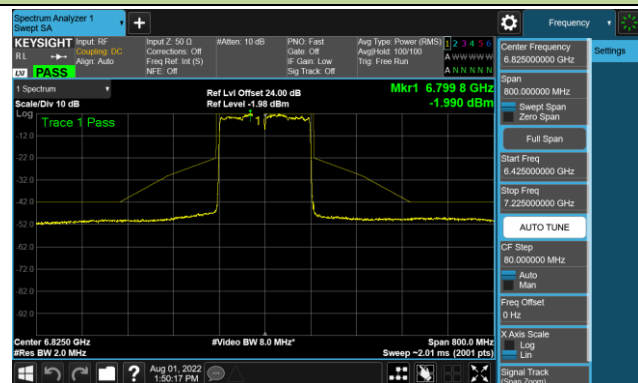

## 802.11ax-HE160 - Ant 2 (Nss = 4)

Channel 47 (6185MHz)

Channel 79 (6345MHz)

Channel 111 (6505MHz)

Channel 143 (6665MHz)

Channel 175 (6825MHz)

Channel 175 (6985MHz)

## 802.11ax-HE20 - Ant 3 (Nss = 4)

Channel 33 (6115MHz)

Channel 65 (6255MHz)

Channel 93 (6415MHz)

Channel 97 (6435MHz)

Channel 105 (6475MHz)

Channel 113 (6515MHz)

Channel 117 (6535MHz)