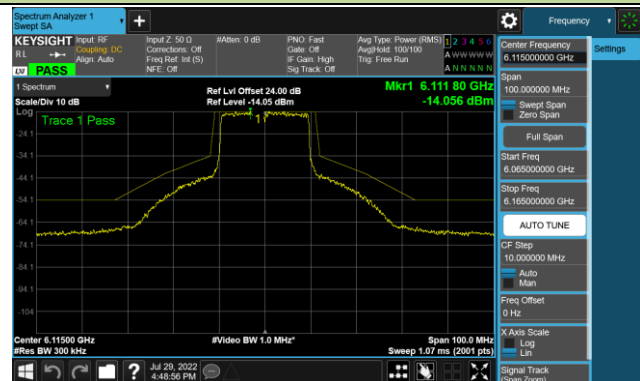

Channel 215 (7025MHz)

## 802.11ax-HE160 - Ant 2 (Nss = 4)

Channel 47 (6185MHz)

Channel 79 (6345MHz)

Channel 111 (6505MHz)

Channel 143 (6665MHz)

Channel 175 (6825MHz)

Channel 175 (6985MHz)

## 802.11ax-HE20 - Ant 3 (Nss = 4)

Channel 33 (6115MHz)

Channel 65 (6255MHz)

Channel 93 (6415MHz)

Channel 97 (6435MHz)

Channel 105 (6475MHz)

Channel 113 (6515MHz)

Channel 117 (6535MHz)

Channel 153 (6715MHz)