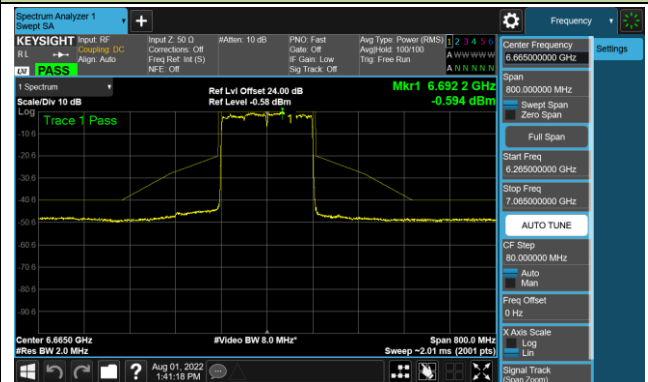

Channel 183 (6865MHz)

802.11ax-HE80 - Ant 1 (Nss = 4)

Channel 199 (6945MHz)

Channel 215 (7025MHz)

802.11ax-HE160 - Ant 1 (Nss = 4)

Channel 47 (6185MHz)

Channel 79 (6345MHz)

Channel 111 (6505MHz)

Channel 143 (6665MHz)

Channel 175 (6825MHz)

Channel 207 (6985MHz)