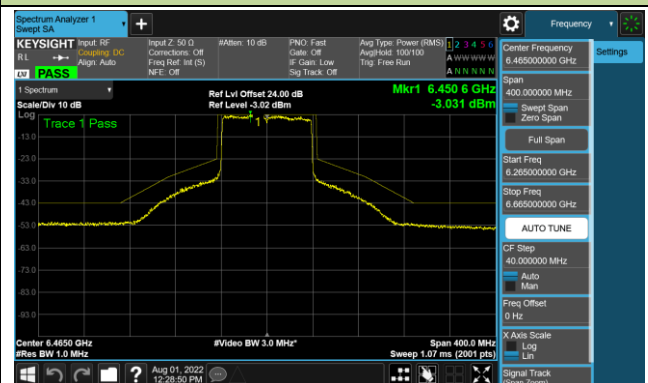

## 802.11ax-HE80 - Ant 1 (Nss = 4)

Channel 39 (6145MHz)

Channel 55 (6225MHz)

Channel 87 (6385MHz)

Channel 103 (6465MHz)

Channel 119 (6545MHz)

Channel 135 (6625MHz)

Channel 151 (6705MHz)

Channel 183 (6865MHz)

802.11ax-HE80 - Ant 1 (Nss = 4)

Channel 199 (6945MHz)

Channel 215 (7025MHz)

802.11ax-HE160 - Ant 1 (Nss = 4)

Channel 47 (6185MHz)

Channel 79 (6345MHz)

Channel 111 (6505MHz)