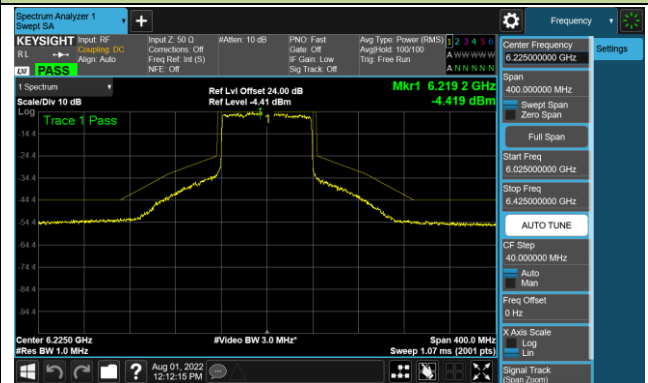

Channel 67 (6245MHz)

Channel 91 (6405MHz)

Channel 99 (6445MHz)

Channel 107 (6485MHz)

Channel 115 (6525MHz)

Channel 123 (6565MHz)

Channel 147 (6685MHz)

802.11ax-HE40 - Ant 2 (Nss = 4)

Channel 179 (6845MHz)

Channel 187 (6885MHz)

Channel 195 (6925MHz)

Channel 211 (7005MHz)

Channel 227 (7085MHz)

802.11ax-HE80 - Ant 2 (Nss = 4)

Channel 39 (6145MHz)

Channel 55 (6225MHz)

Channel 87 (6385MHz)

Channel 103 (6465MHz)

Channel 119 (6545MHz)

Channel 135 (6625MHz)

Channel 151 (6705MHz)

Channel 183 (6865MHz)

802.11ax-HE80 - Ant 2 (Nss = 4)

Channel 199 (6945MHz)

Channel 215 (7025MHz)