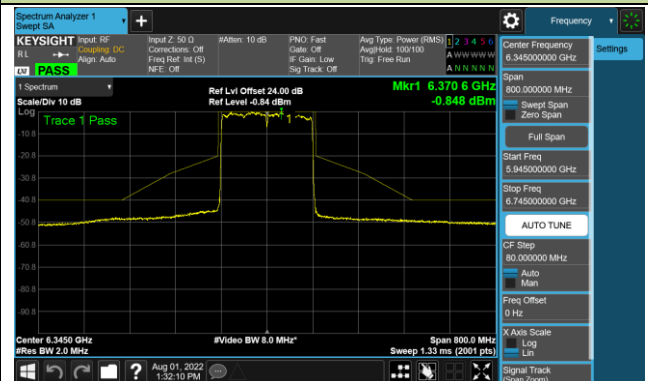

Channel 87 (6385MHz)

Channel 103 (6465MHz)

Channel 119 (6545MHz)

Channel 135 (6625MHz)

Channel 151 (6705MHz)

Channel 183 (6865MHz)

802.11ax-HE80 - Ant 2 (Nss = 4)

Channel 199 (6945MHz)

Channel 215 (7025MHz)

## 802.11ax-HE160 - Ant 2 (Nss = 4)

Channel 47 (6185MHz)

Channel 79 (6345MHz)

Channel 111 (6505MHz)

Channel 143 (6665MHz)

Channel 175 (6825MHz)

Channel 175 (6985MHz)