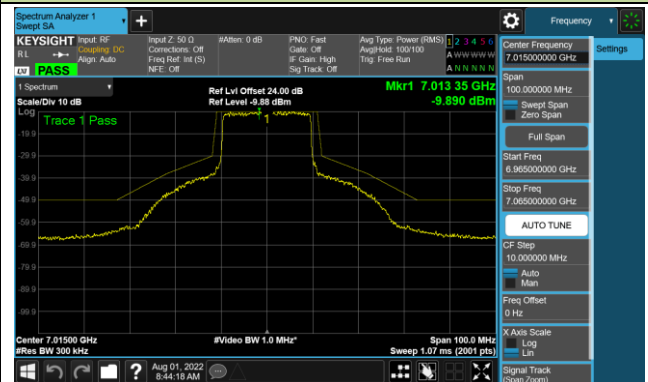

Channel 153 (6715MHz)

## 802.11ax-HE20 - Ant 2 (Nss = 4)

Channel 181 (6855MHz)

Channel 185 (6875MHz)

Channel 189 (6895MHz)

Channel 213 (7015MHz)

Channel 229 (7095MHz)

802.11ax-HE40 - Ant 2 (Nss = 4)

Channel 35 (6125MHz)

Channel 67 (6245MHz)

Channel 91 (6405MHz)

Channel 99 (6445MHz)

Channel 107 (6485MHz)

Channel 115 (6525MHz)

Channel 123 (6565MHz)

Channel 147 (6685MHz)

802.11ax-HE40 - Ant 2 (Nss = 4)