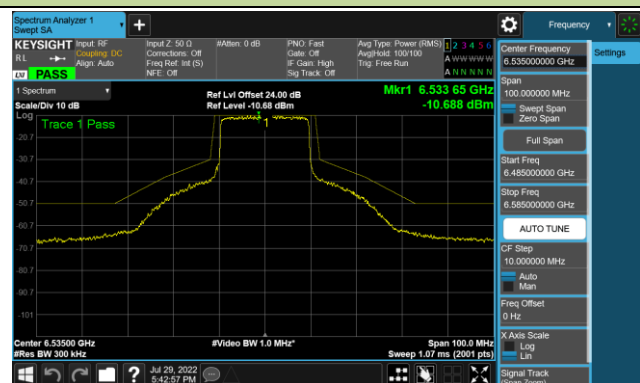

## 802.11ax-HE160 - Ant 2 (Nss = 4)

Channel 47 (6185MHz)

Channel 79 (6345MHz)

Channel 111 (6505MHz)

Channel 143 (6665MHz)

Channel 175 (6825MHz)

Channel 175 (6985MHz)

## 802.11ax-HE20 - Ant 3 (Nss = 4)

Channel 33 (6115MHz)

Channel 65 (6255MHz)

Channel 93 (6415MHz)

Channel 97 (6435MHz)

Channel 105 (6475MHz)

Channel 113 (6515MHz)

Channel 117 (6535MHz)

Channel 153 (6715MHz)