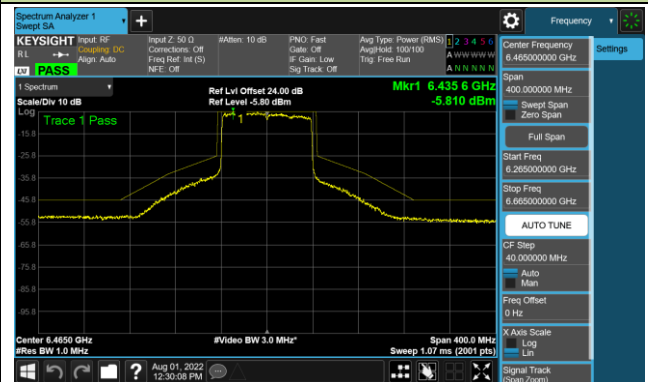

Channel 179 (6845MHz)

Channel 187 (6885MHz)

Channel 195 (6925MHz)

Channel 211 (7005MHz)

Channel 227 (7085MHz)

802.11ax-HE80 - Ant 2 (Nss = 4)

Channel 39 (6145MHz)

Channel 55 (6225MHz)

Channel 87 (6385MHz)

Channel 103 (6465MHz)

Channel 119 (6545MHz)

Channel 135 (6625MHz)

Channel 151 (6705MHz)

Channel 183 (6865MHz)

802.11ax-HE80 - Ant 2 (Nss = 4)

Channel 199 (6945MHz)