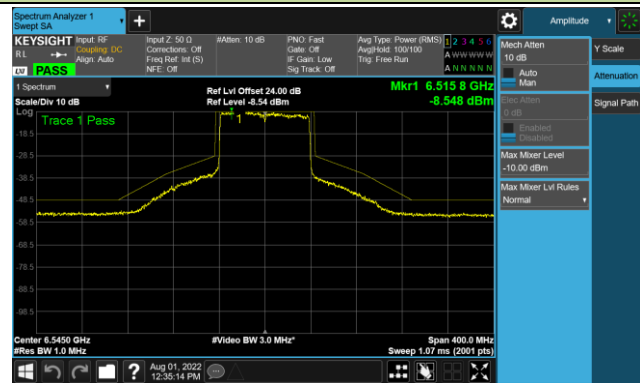

Channel 179 (6845MHz)

Channel 187 (6885MHz)

Channel 195 (6925MHz)

Channel 211 (7005MHz)

Channel 227 (7085MHz)

802.11ax-HE80 - Ant 2 (Nss = 4)

Channel 39 (6145MHz)

Channel 55 (6225MHz)

Channel 87 (6385MHz)

Channel 103 (6465MHz)

Channel 119 (6545MHz)

Channel 135 (6625MHz)

Channel 151 (6705MHz)

Channel 183 (6865MHz)

802.11ax-HE80 - Ant 2 (Nss = 4)

Channel 199 (6945MHz)