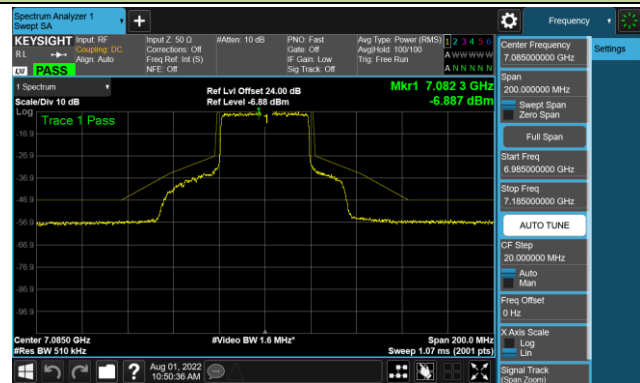

Channel 179 (6845MHz)

Channel 187 (6885MHz)

Channel 195 (6925MHz)

Channel 211 (7005MHz)

Channel 227 (7085MHz)

802.11ax-HE80 - Ant 2 (Nss = 4)

Channel 39 (6145MHz)

Channel 55 (6225MHz)

Channel 87 (6385MHz)

Channel 103 (6465MHz)

Channel 119 (6545MHz)

Channel 135 (6625MHz)

Channel 151 (6705MHz)

Channel 183 (6865MHz)

802.11ax-HE80 - Ant 2 (Nss = 4)

Channel 199 (6945MHz)