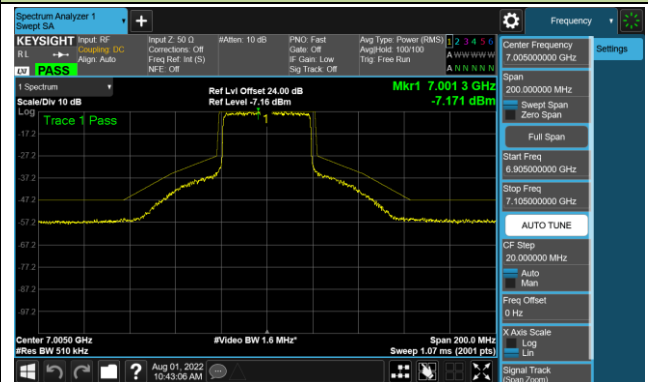

Channel 179 (6845MHz)

Channel 187 (6885MHz)

Channel 195 (6925MHz)

Channel 211 (7005MHz)

Channel 227 (7085MHz)

802.11ax-HE80 - Ant 2 (Nss = 4)

Channel 39 (6145MHz)

Channel 55 (6225MHz)

Channel 87 (6385MHz)

Channel 103 (6465MHz)

Channel 119 (6545MHz)

Channel 135 (6625MHz)

Channel 151 (6705MHz)

Channel 183 (6865MHz)

802.11ax-HE80 - Ant 2 (Nss = 4)

Channel 199 (6945MHz)