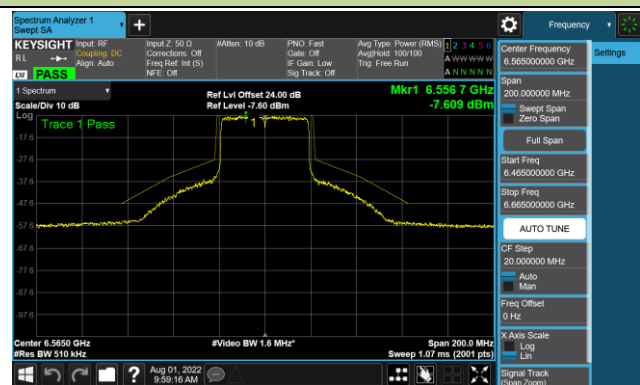

Channel 67 (6245MHz)

Channel 91 (6405MHz)

Channel 99 (6445MHz)

Channel 107 (6485MHz)

Channel 115 (6525MHz)

Channel 123 (6565MHz)

Channel 147 (6685MHz)

802.11ax-HE40 - Ant 2 (Nss = 4)

Channel 179 (6845MHz)

Channel 187 (6885MHz)

Channel 195 (6925MHz)

Channel 211 (7005MHz)

Channel 227 (7085MHz)

802.11ax-HE80 - Ant 2 (Nss = 4)

Channel 39 (6145MHz)

Channel 55 (6225MHz)