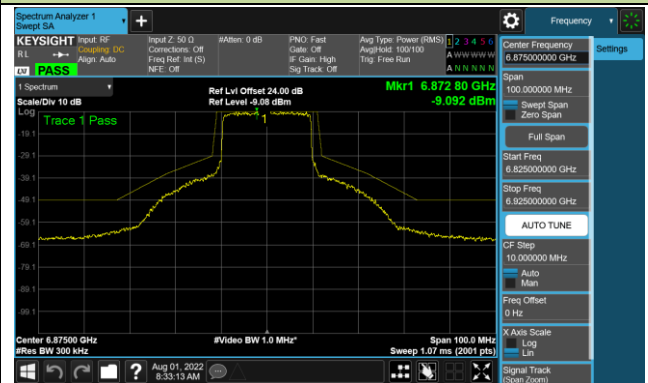

Channel 153 (6715MHz)

## 802.11ax-HE20 - Ant 2 (Nss = 4)

Channel 181 (6855MHz)

Channel 185 (6875MHz)

Channel 189 (6895MHz)

Channel 213 (7015MHz)

Channel 229 (7095MHz)

802.11ax-HE40 - Ant 2 (Nss = 4)

Channel 35 (6125MHz)