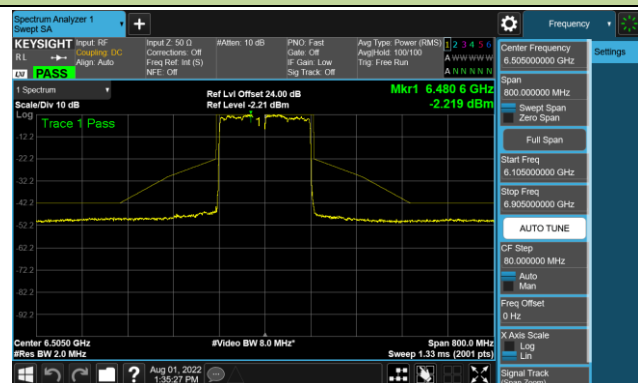

## 802.11ax-HE160 - Ant 2 (Nss = 4)

Channel 47 (6185MHz)

Channel 79 (6345MHz)

Channel 111 (6505MHz)

Channel 143 (6665MHz)

Channel 175 (6825MHz)

Channel 175 (6985MHz)

## 802.11ax-HE20 - Ant 3 (Nss = 4)

Channel 33 (6115MHz)

Channel 65 (6255MHz)

Channel 93 (6415MHz)

Channel 97 (6435MHz)

Channel 105 (6475MHz)

Channel 113 (6515MHz)

Channel 117 (6535MHz)