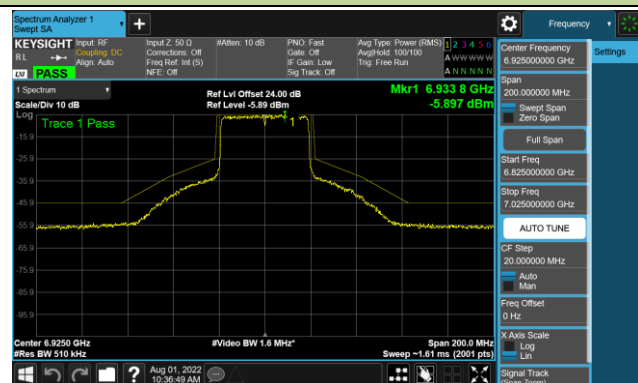

Channel 147 (6685MHz)

## 802.11ax-HE40 - Ant 1 (Nss = 4)

Channel 179 (6845MHz)

Channel 187 (6885MHz)

Channel 195 (6925MHz)

Channel 211 (7005MHz)

Channel 211 (7085MHz)

## 802.11ax-HE80 - Ant 1 (Nss = 4)

Channel 39 (6145MHz)

Channel 55 (6225MHz)

Channel 87 (6385MHz)

Channel 103 (6465MHz)

Channel 119 (6545MHz)

Channel 135 (6625MHz)

Channel 151 (6705MHz)