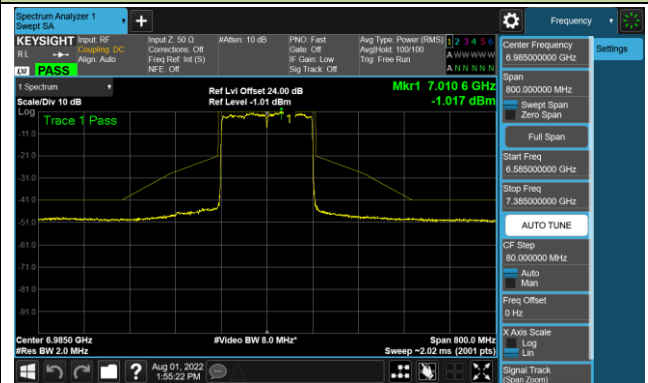

Channel 183 (6865MHz)

802.11ax-HE80 - Ant 1 (Nss = 4)

Channel 199 (6945MHz)

Channel 215 (7025MHz)

802.11ax-HE160 - Ant 1 (Nss = 4)

Channel 47 (6185MHz)

Channel 79 (6345MHz)

Channel 111 (6505MHz)

Channel 143 (6665MHz)

Channel 175 (6825MHz)

Channel 207 (6985MHz)