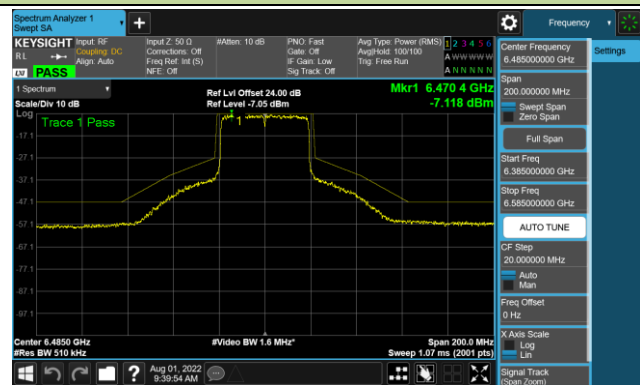

## 802.11ax-HE20 - Ant 2 (Nss = 4)

Channel 181 (6855MHz)

Channel 185 (6875MHz)

Channel 189 (6895MHz)

Channel 213 (7015MHz)

Channel 229 (7095MHz)

802.11ax-HE40 - Ant 2 (Nss = 4)

Channel 35 (6125MHz)

Channel 67 (6245MHz)

Channel 91 (6405MHz)

Channel 99 (6445MHz)

Channel 107 (6485MHz)

Channel 115 (6525MHz)

Channel 123 (6565MHz)

Channel 147 (6685MHz)

802.11ax-HE40 - Ant 2 (Nss = 4)

Channel 179 (6845MHz)

Channel 187 (6885MHz)

Channel 195 (6925MHz)

Channel 211 (7005MHz)

Channel 227 (7085MHz)

802.11ax-HE80 - Ant 2 (Nss = 4)

Channel 39 (6145MHz)

Channel 55 (6225MHz)