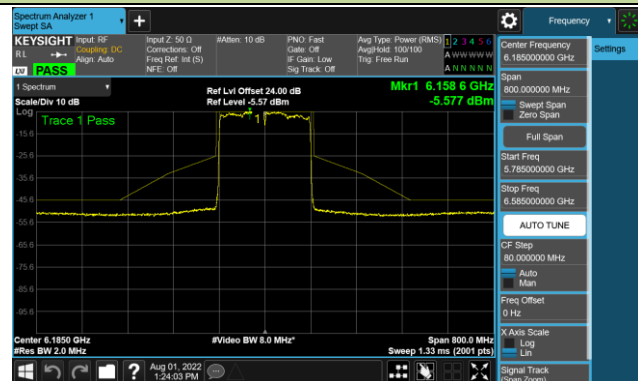

802.11ax-HE160 - Ant 2 (Nss = 4)

Channel 47 (6185MHz)