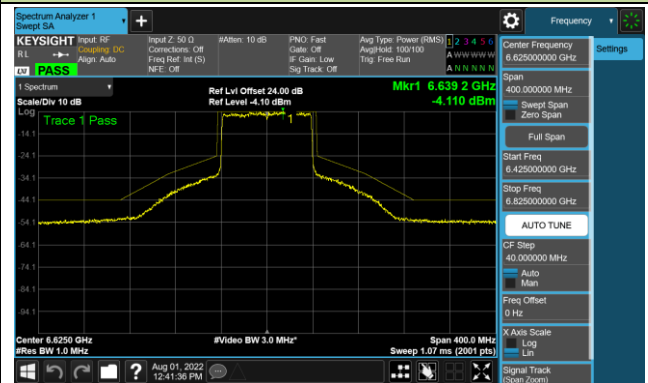

Channel 179 (6845MHz)

Channel 187 (6885MHz)

Channel 195 (6925MHz)

Channel 211 (7005MHz)

Channel 227 (7085MHz)

802.11ax-HE80 - Ant 2 (Nss = 4)

Channel 39 (6145MHz)

Channel 55 (6225MHz)

Channel 87 (6385MHz)

Channel 103 (6465MHz)

Channel 119 (6545MHz)

Channel 135 (6625MHz)

Channel 151 (6705MHz)

Channel 183 (6865MHz)

802.11ax-HE80 - Ant 2 (Nss = 4)

Channel 199 (6945MHz)

Channel 215 (7025MHz)