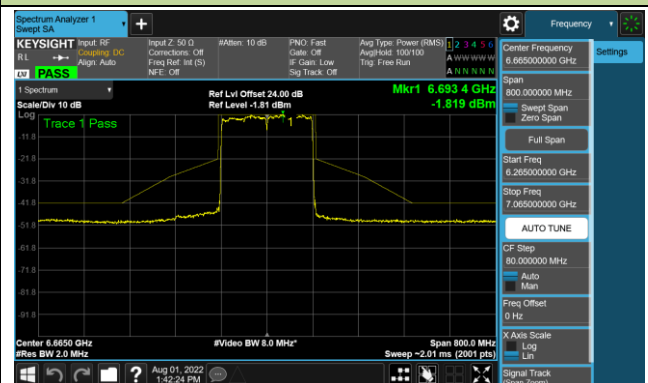

## 802.11ax-HE160 - Ant 2 (Nss = 4)

Channel 47 (6185MHz)

Channel 79 (6345MHz)

Channel 111 (6505MHz)

Channel 143 (6665MHz)

Channel 175 (6825MHz)

Channel 175 (6985MHz)

## 802.11ax-HE20 - Ant 3 (Nss = 4)

Channel 33 (6115MHz)

Channel 65 (6255MHz)

Channel 93 (6415MHz)

Channel 97 (6435MHz)

Channel 105 (6475MHz)

Channel 113 (6515MHz)

Channel 117 (6535MHz)