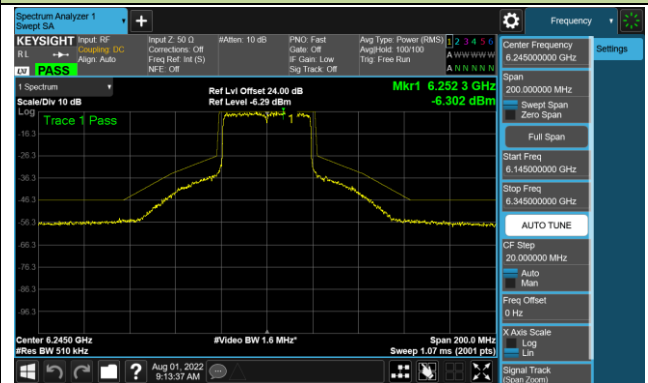

802.11ax-HE40 - Ant 1 (Nss = 4)

Channel 35 (6125MHz)

Channel 67 (6245MHz)

Channel 91 (6405MHz)

Channel 99 (6445MHz)

Channel 107 (6485MHz)

Channel 115 (6525MHz)

Channel 123 (6565MHz)

Channel 147 (6685MHz)