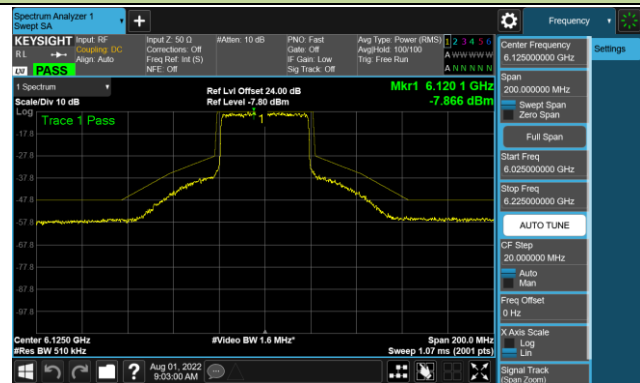

Channel 153 (6715MHz)

## 802.11ax-HE20 - Ant 2 (Nss = 4)

Channel 181 (6855MHz)

Channel 185 (6875MHz)

Channel 189 (6895MHz)

Channel 213 (7015MHz)

Channel 229 (7095MHz)

802.11ax-HE40 - Ant 2 (Nss = 4)

Channel 35 (6125MHz)

Channel 67 (6245MHz)

Channel 91 (6405MHz)

Channel 99 (6445MHz)

Channel 107 (6485MHz)

Channel 115 (6525MHz)

Channel 123 (6565MHz)

Channel 147 (6685MHz)

802.11ax-HE40 - Ant 2 (Nss = 4)