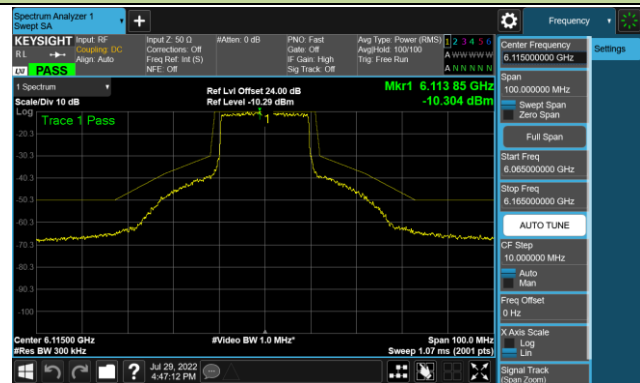

Channel 143 (6665MHz)

Channel 175 (6825MHz)

Channel 207 (6985MHz)

## 802.11ax-HE20 - Ant 2 (Nss = 4)

Channel 33 (6115MHz)

Channel 65 (6255MHz)

Channel 93 (6415MHz)

Channel 97 (6435MHz)

Channel 105 (6475MHz)

Channel 113 (6515MHz)

Channel 117 (6535MHz)

Channel 153 (6715MHz)