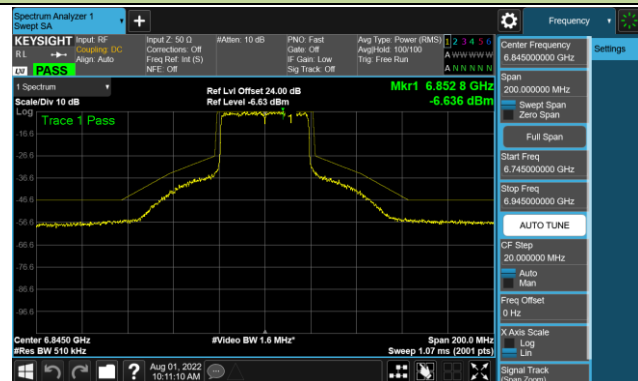

802.11ax-HE40 - Ant 1 (Nss = 4)

Channel 179 (6845MHz)