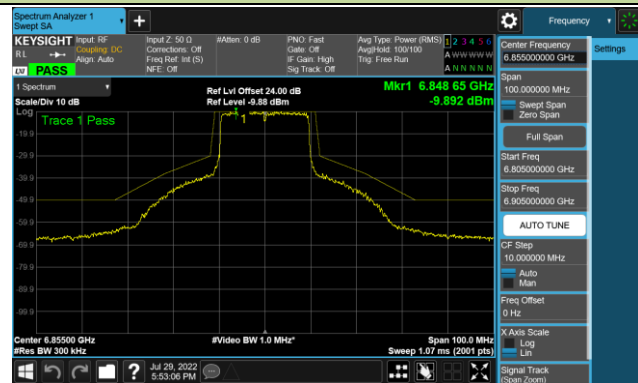

802.11ax-HE20 - Ant 2 (Nss = 4)

Channel 181 (6855MHz)