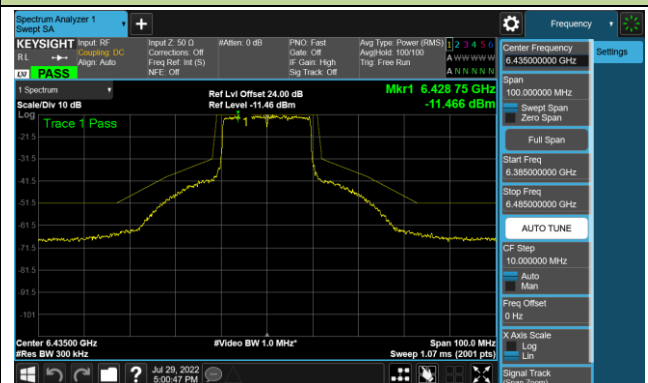

## 802.11ax-HE160 - Ant 2 (Nss = 4)

Channel 47 (6185MHz)

Channel 79 (6345MHz)

Channel 111 (6505MHz)

Channel 143 (6665MHz)

Channel 175 (6825MHz)

Channel 175 (6985MHz)

## 802.11ax-HE20 - Ant 3 (Nss = 4)

Channel 33 (6115MHz)

Channel 65 (6255MHz)

Channel 93 (6415MHz)

Channel 97 (6435MHz)

Channel 105 (6475MHz)

Channel 113 (6515MHz)

Channel 117 (6535MHz)

Channel 153 (6715MHz)