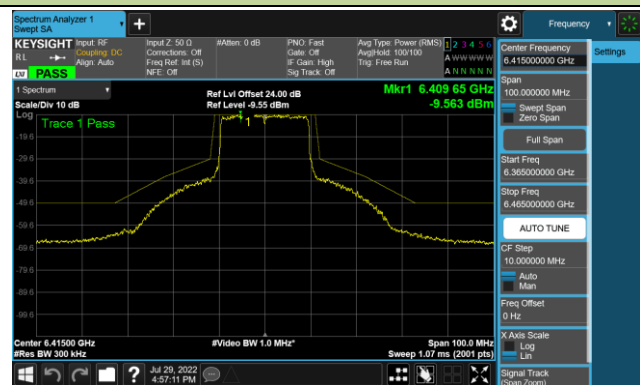

## 802.11ax-HE20 - Ant 2 (Nss = 4)

Channel 33 (6115MHz)

Channel 65 (6255MHz)

Channel 93 (6415MHz)

Channel 97 (6435MHz)

Channel 105 (6475MHz)

Channel 113 (6515MHz)

Channel 117 (6535MHz)

Channel 153 (6715MHz)