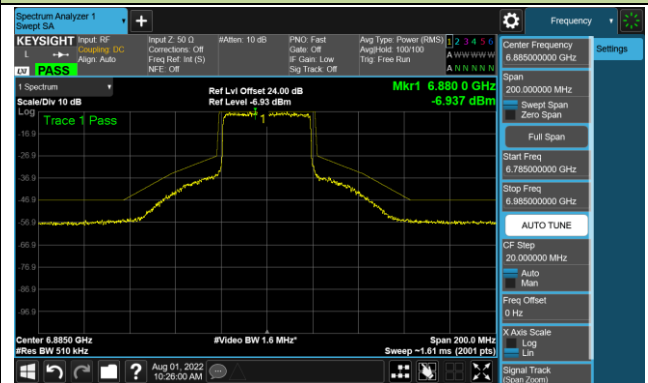

## 802.11ax-HE20 - Ant 2 (Nss = 4)

Channel 181 (6855MHz)

Channel 185 (6875MHz)

Channel 189 (6895MHz)

Channel 213 (7015MHz)

Channel 229 (7095MHz)

802.11ax-HE40 - Ant 2 (Nss = 4)

Channel 35 (6125MHz)

Channel 67 (6245MHz)

Channel 91 (6405MHz)

Channel 99 (6445MHz)

Channel 107 (6485MHz)

Channel 115 (6525MHz)

Channel 123 (6565MHz)

Channel 147 (6685MHz)

802.11ax-HE40 - Ant 2 (Nss = 4)

Channel 179 (6845MHz)

Channel 187 (6885MHz)

Channel 195 (6925MHz)

Channel 211 (7005MHz)

Channel 227 (7085MHz)

802.11ax-HE80 - Ant 2 (Nss = 4)

Channel 39 (6145MHz)

Channel 55 (6225MHz)