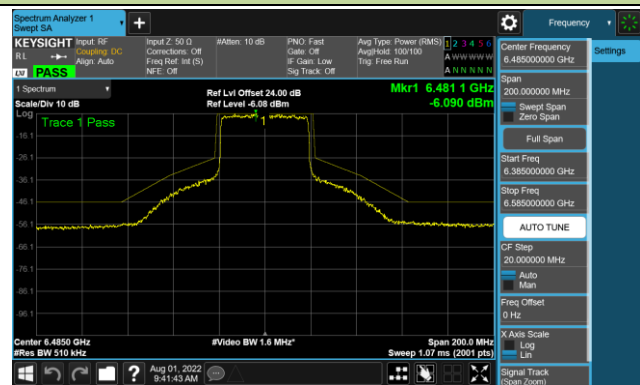

802.11ax-HE40 - Ant 1 (Nss = 4)

Channel 35 (6125MHz)

Channel 67 (6245MHz)

Channel 91 (6405MHz)

Channel 99 (6445MHz)

Channel 107 (6485MHz)

Channel 115 (6525MHz)

Channel 123 (6565MHz)

Channel 147 (6685MHz)