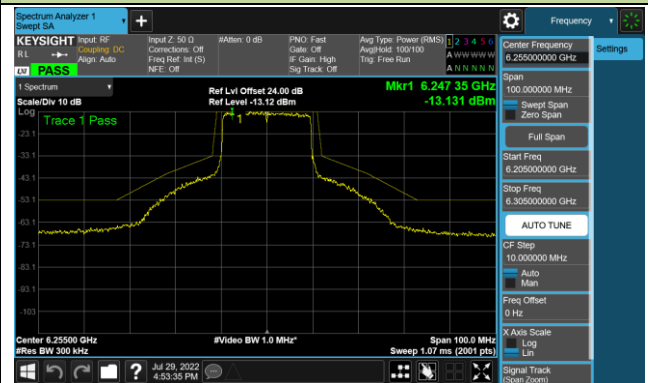

Channel 207 (6985MHz)

802.11ax-HE20 - Ant 0 (Nss = 4)

Channel 33 (6115MHz)

Channel 65 (6255MHz)

Channel 93 (6415MHz)

Channel 97 (6435MHz)

Channel 105 (6475MHz)

Channel 113 (6515MHz)

Channel 117 (6535MHz)

Channel 153 (6715MHz)

802.11ax-HE20 - Ant 0 (Nss = 4)

Channel 181 (6855MHz)

Channel 185 (6875MHz)

Channel 189 (6895MHz)

Channel 213 (7015MHz)

Channel 229 (7095MHz)