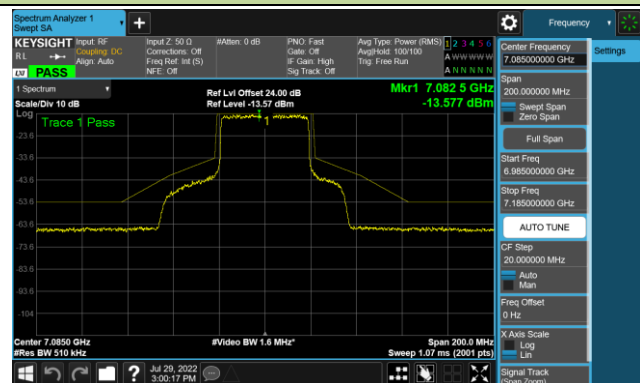

802.11ax-HE40 - Ant 3 (Nss = 1)

Channel 179 (6845MHz)

Channel 187 (6885MHz)

Channel 195 (6925MHz)

Channel 211 (7005MHz)

Channel 211 (7085MHz)

802.11ax-HE80 - Ant 3 (Nss = 1)

Channel 39 (6145MHz)

Channel 55 (6225MHz)

Channel 87 (6385MHz)

Channel 103 (6465MHz)

Channel 119 (6545MHz)

Channel 135 (6625MHz)

Channel 151 (6705MHz)

Channel 183 (6865MHz)

802.11ax-HE80 - Ant 3 (Nss = 1)