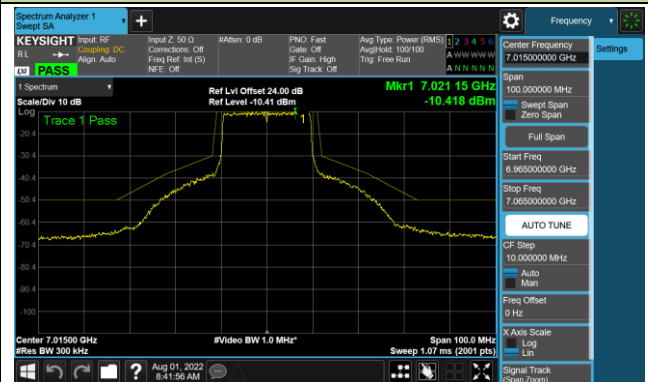

Channel 117 (6535MHz)

Channel 153 (6715MHz)

802.11ax-HE20 - Ant 0 (Nss = 4)

Channel 181 (6855MHz)

Channel 185 (6875MHz)

Channel 189 (6895MHz)

Channel 213 (7015MHz)

Channel 229 (7095MHz)