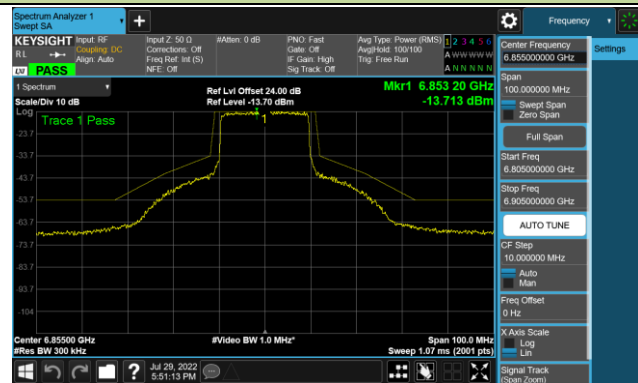

Channel 207 (6985MHz)

802.11ax-HE20 - Ant 0 (Nss = 4)

Channel 33 (6115MHz)

Channel 65 (6255MHz)

Channel 93 (6415MHz)

Channel 97 (6435MHz)

Channel 105 (6475MHz)

Channel 113 (6515MHz)

Channel 117 (6535MHz)

Channel 153 (6715MHz)

802.11ax-HE20 - Ant 0 (Nss = 4)

Channel 181 (6855MHz)

Channel 185 (6875MHz)

Channel 189 (6895MHz)

Channel 213 (7015MHz)

Channel 229 (7095MHz)