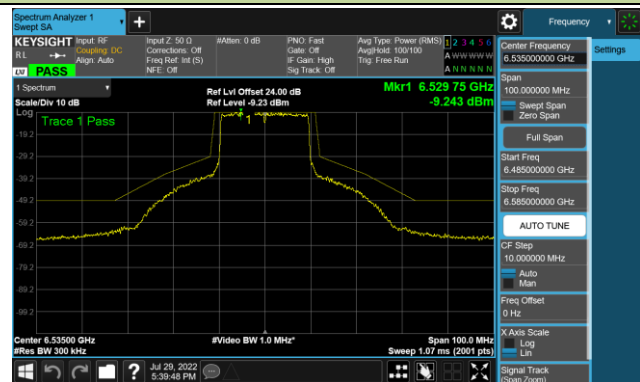

802.11ax-HE80 - Ant 0 (Nss = 4)

Channel 199 (6945MHz)

Channel 215 (7025MHz)

802.11ax-HE160 - Ant 0 (Nss = 4)

Channel 47 (6185MHz)

Channel 79 (6345MHz)

Channel 111 (6505MHz)

Channel 143 (6665MHz)

Channel 175 (6825MHz)

Channel 175 (6985MHz)

802.11ax-HE20 - Ant 1 (Nss = 4)

Channel 33 (6115MHz)

Channel 65 (6255MHz)

Channel 93 (6415MHz)

Channel 97 (6435MHz)

Channel 105 (6475MHz)

Channel 113 (6515MHz)

Channel 117 (6535MHz)

Channel 153 (6715MHz)

802.11ax-HE20 - Ant 1 (Nss = 4)

Channel 181 (6855MHz)

Channel 185 (6875MHz)

Channel 189 (6895MHz)

Channel 213 (7015MHz)