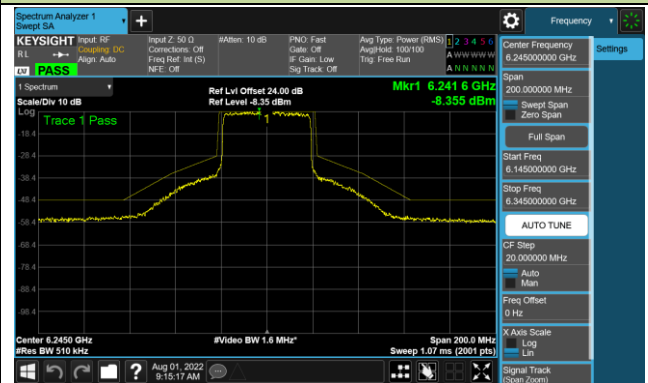

Channel 67 (6245MHz)