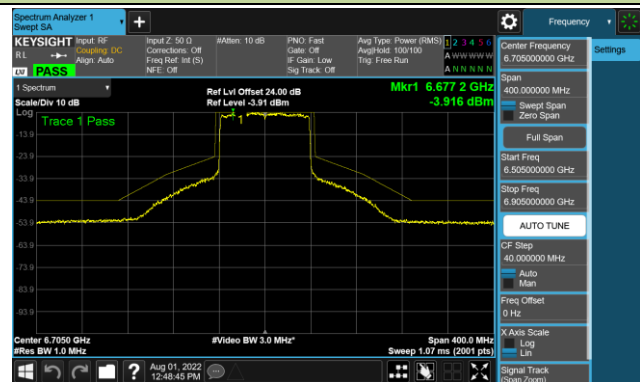

Channel 39 (6145MHz)

Channel 55 (6225MHz)

Channel 87 (6385MHz)

Channel 103 (6465MHz)

Channel 119 (6545MHz)

Channel 135 (6625MHz)

Channel 151 (6705MHz)

Channel 183 (6865MHz)

802.11ax-HE80 - Ant 0 (Nss = 4)

Channel 199 (6945MHz)

Channel 215 (7025MHz)

802.11ax-HE160 - Ant 0 (Nss = 4)

Channel 47 (6185MHz)

Channel 79 (6345MHz)

Channel 111 (6505MHz)

Channel 143 (6665MHz)