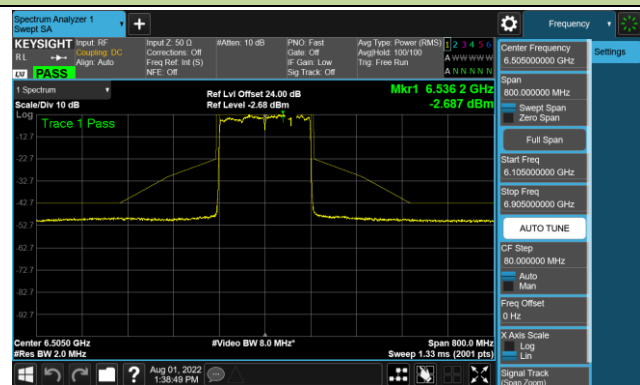

802.11ax-HE80 - Ant 0 (Nss = 4)

Channel 199 (6945MHz)

Channel 215 (7025MHz)

802.11ax-HE160 - Ant 0 (Nss = 4)

Channel 47 (6185MHz)

Channel 79 (6345MHz)

Channel 111 (6505MHz)

Channel 143 (6665MHz)

Channel 175 (6825MHz)

Channel 175 (6985MHz)

802.11ax-HE20 - Ant 1 (Nss = 4)

Channel 33 (6115MHz)

Channel 65 (6255MHz)

Channel 93 (6415MHz)

Channel 97 (6435MHz)

Channel 105 (6475MHz)