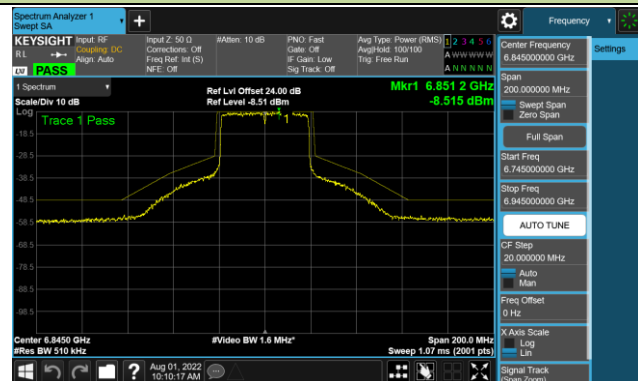

Channel 117 (6535MHz)

Channel 153 (6715MHz)

802.11ax-HE20 - Ant 0 (Nss = 4)

Channel 181 (6855MHz)

Channel 185 (6875MHz)

Channel 189 (6895MHz)

Channel 213 (7015MHz)

Channel 229 (7095MHz)

802.11ax-HE40 - Ant 0 (Nss = 4)

Channel 35 (6125MHz)

Channel 67 (6245MHz)

Channel 91 (6405MHz)

Channel 99 (6445MHz)

Channel 107 (6485MHz)

Channel 115 (6525MHz)

Channel 123 (6565MHz)

Channel 147 (6685MHz)

802.11ax-HE40 - Ant 0 (Nss = 4)

Channel 179 (6845MHz)

Channel 187 (6885MHz)

Channel 195 (6925MHz)

Channel 211 (7005MHz)

Channel 227 (7085MHz)

802.11ax-HE80 - Ant 0 (Nss = 4)