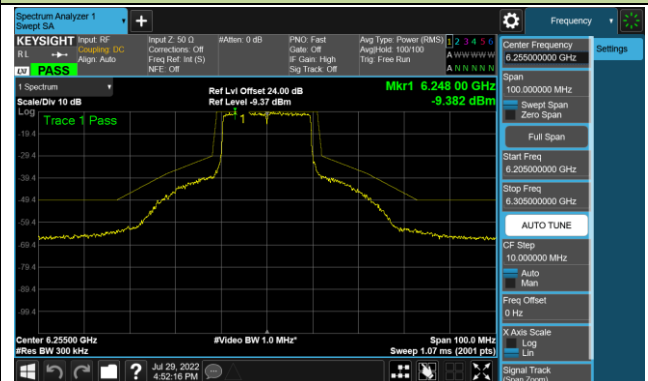

802.11ax-HE80 - Ant 0 (Nss = 4)

Channel 199 (6945MHz)

Channel 215 (7025MHz)

802.11ax-HE160 - Ant 0 (Nss = 4)

Channel 47 (6185MHz)

Channel 79 (6345MHz)

Channel 111 (6505MHz)

Channel 143 (6665MHz)

Channel 175 (6825MHz)

Channel 175 (6985MHz)

802.11ax-HE20 - Ant 1 (Nss = 4)

Channel 33 (6115MHz)

Channel 65 (6255MHz)

Channel 93 (6415MHz)

Channel 97 (6435MHz)

Channel 105 (6475MHz)

Channel 113 (6515MHz)

Channel 117 (6535MHz)

Channel 153 (6715MHz)

802.11ax-HE20 - Ant 1 (Nss = 4)

Channel 181 (6855MHz)

Channel 185 (6875MHz)

Channel 189 (6895MHz)

Channel 213 (7015MHz)