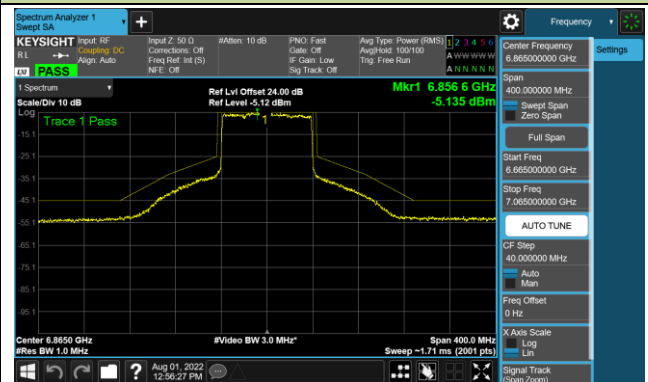

Channel 39 (6145MHz)

Channel 55 (6225MHz)

Channel 87 (6385MHz)

Channel 103 (6465MHz)

Channel 119 (6545MHz)

Channel 135 (6625MHz)

Channel 151 (6705MHz)

Channel 183 (6865MHz)

802.11ax-HE80 - Ant 0 (Nss = 4)

Channel 199 (6945MHz)

Channel 215 (7025MHz)

802.11ax-HE160 - Ant 0 (Nss = 4)

Channel 47 (6185MHz)

Channel 79 (6345MHz)

Channel 111 (6505MHz)

Channel 143 (6665MHz)