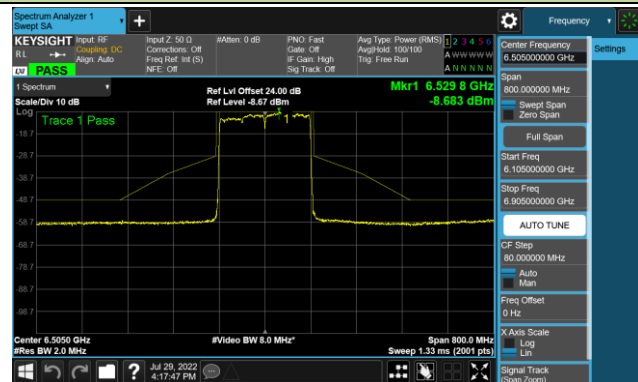

Channel 199 (6945MHz)

Channel 215 (7025MHz)

802.11ax-HE160 - Ant 3 (Nss = 1)

Channel 47 (6185MHz)

Channel 79 (6345MHz)

Channel 111 (6505MHz)

Channel 143 (6665MHz)

Channel 175 (6825MHz)

Channel 207 (6985MHz)

802.11ax-HE20 - Ant 0 (Nss = 4)

Channel 33 (6115MHz)

Channel 65 (6255MHz)

Channel 93 (6415MHz)

Channel 97 (6435MHz)

Channel 105 (6475MHz)

Channel 113 (6515MHz)