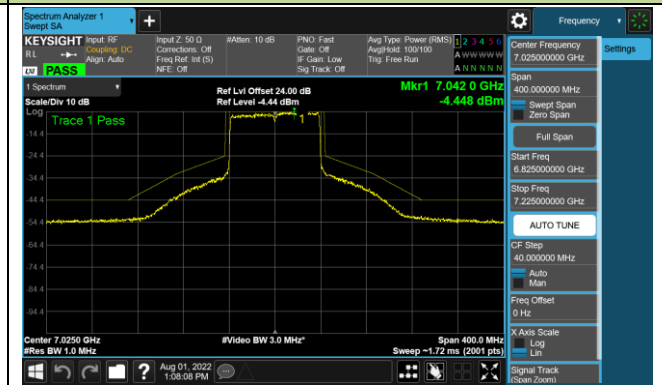

Channel 147 (6685MHz)

802.11ax-HE40 - Ant 0 (Nss = 4)

Channel 179 (6845MHz)

Channel 187 (6885MHz)

Channel 195 (6925MHz)

Channel 211 (7005MHz)

Channel 227 (7085MHz)

802.11ax-HE80 - Ant 0 (Nss = 4)

Channel 39 (6145MHz)

Channel 55 (6225MHz)

Channel 87 (6385MHz)

Channel 103 (6465MHz)

Channel 119 (6545MHz)

Channel 135 (6625MHz)

Channel 151 (6705MHz)

Channel 183 (6865MHz)

802.11ax-HE80 - Ant 0 (Nss = 4)

Channel 199 (6945MHz)

Channel 215 (7025MHz)

802.11ax-HE160 - Ant 0 (Nss = 4)

Channel 47 (6185MHz)

Channel 79 (6345MHz)

Channel 111 (6505MHz)

Channel 143 (6665MHz)