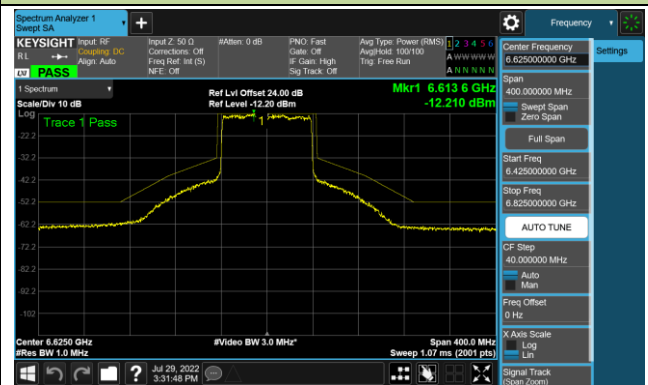

Channel 55 (6225MHz)

Channel 87 (6385MHz)

Channel 103 (6465MHz)

Channel 119 (6545MHz)

Channel 135 (6625MHz)

Channel 151 (6705MHz)

Channel 183 (6865MHz)

802.11ax-HE80 - Ant 3 (Nss = 1)

Channel 199 (6945MHz)

Channel 215 (7025MHz)

802.11ax-HE160 - Ant 3 (Nss = 1)

Channel 47 (6185MHz)

Channel 79 (6345MHz)

Channel 111 (6505MHz)

Channel 143 (6665MHz)

Channel 175 (6825MHz)