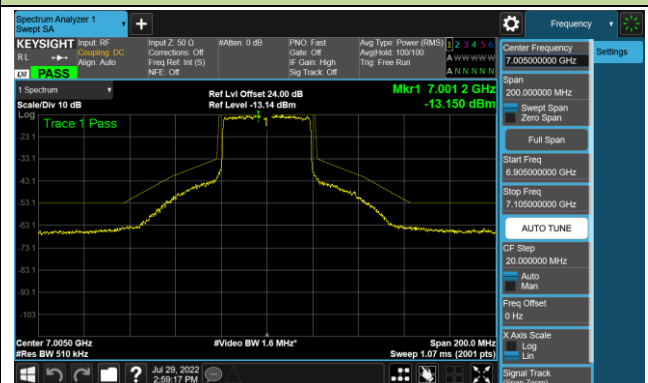

802.11ax-HE40 - Ant 3 (Nss = 1)

Channel 179 (6845MHz)

Channel 187 (6885MHz)

Channel 195 (6925MHz)

Channel 211 (7005MHz)

Channel 211 (7085MHz)

802.11ax-HE80 - Ant 3 (Nss = 1)

Channel 39 (6145MHz)

Channel 55 (6225MHz)

Channel 87 (6385MHz)

Channel 103 (6465MHz)

Channel 119 (6545MHz)

Channel 135 (6625MHz)

Channel 151 (6705MHz)

Channel 183 (6865MHz)

802.11ax-HE80 - Ant 3 (Nss = 1)