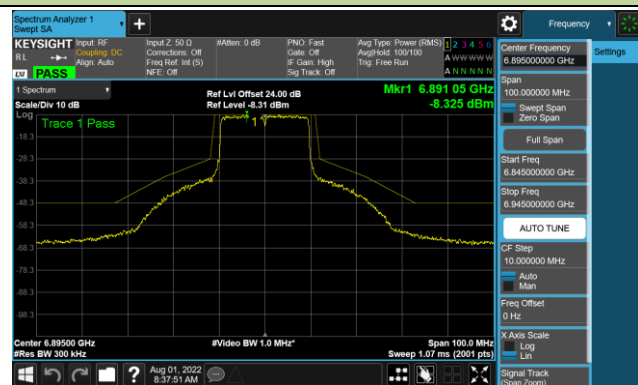

Channel 113 (6515MHz)

Channel 117 (6535MHz)

Channel 153 (6715MHz)

802.11ax-HE20 - Ant 1 (Nss = 4)

Channel 181 (6855MHz)

Channel 185 (6875MHz)

Channel 189 (6895MHz)

Channel 213 (7015MHz)

Channel 229 (7095MHz)