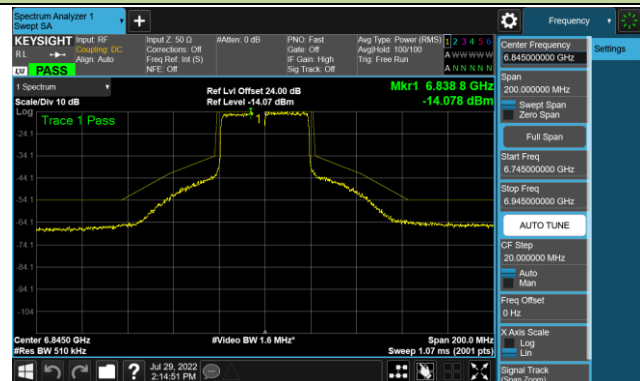

802.11ax-HE40 - Ant 3 (Nss = 1)

Channel 179 (6845MHz)

Channel 187 (6885MHz)

Channel 195 (6925MHz)

Channel 211 (7005MHz)

Channel 211 (7085MHz)

802.11ax-HE80 - Ant 3 (Nss = 1)

Channel 39 (6145MHz)

Channel 55 (6225MHz)

Channel 87 (6385MHz)

Channel 103 (6465MHz)

Channel 119 (6545MHz)

Channel 135 (6625MHz)

Channel 151 (6705MHz)

Channel 183 (6865MHz)

802.11ax-HE80 - Ant 3 (Nss = 1)