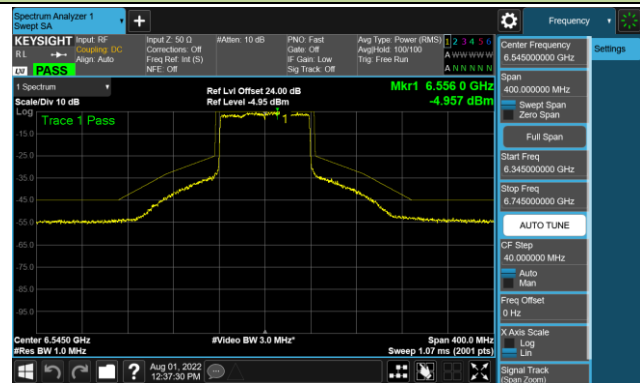

Channel 39 (6145MHz)

Channel 55 (6225MHz)

Channel 87 (6385MHz)

Channel 103 (6465MHz)

Channel 119 (6545MHz)

Channel 135 (6625MHz)

Channel 151 (6705MHz)

Channel 183 (6865MHz)

802.11ax-HE80 - Ant 0 (Nss = 4)

Channel 199 (6945MHz)

Channel 215 (7025MHz)

802.11ax-HE160 - Ant 0 (Nss = 4)

Channel 47 (6185MHz)

Channel 79 (6345MHz)

Channel 111 (6505MHz)

Channel 143 (6665MHz)