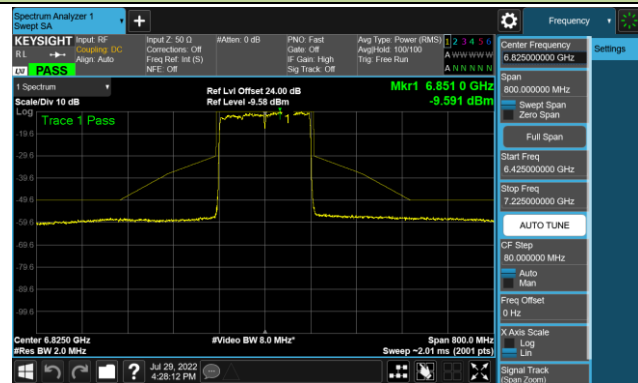

Channel 199 (6945MHz)

Channel 215 (7025MHz)

802.11ax-HE160 - Ant 3 (Nss = 1)

Channel 47 (6185MHz)

Channel 79 (6345MHz)

Channel 111 (6505MHz)

Channel 143 (6665MHz)

Channel 175 (6825MHz)

Channel 207 (6985MHz)

802.11ax-HE20 - Ant 0 (Nss = 4)

Channel 33 (6115MHz)

Channel 65 (6255MHz)

Channel 93 (6415MHz)

Channel 97 (6435MHz)

Channel 105 (6475MHz)

Channel 113 (6515MHz)

Channel 117 (6535MHz)

Channel 153 (6715MHz)

802.11ax-HE20 - Ant 0 (Nss = 4)

Channel 181 (6855MHz)

Channel 185 (6875MHz)

Channel 189 (6895MHz)

Channel 213 (7015MHz)

Channel 229 (7095MHz)