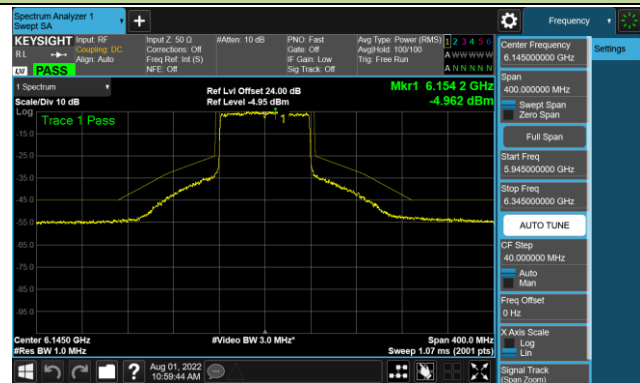

802.11ax-HE80 - Ant 0 (Nss = 4)

Channel 39 (6145MHz)