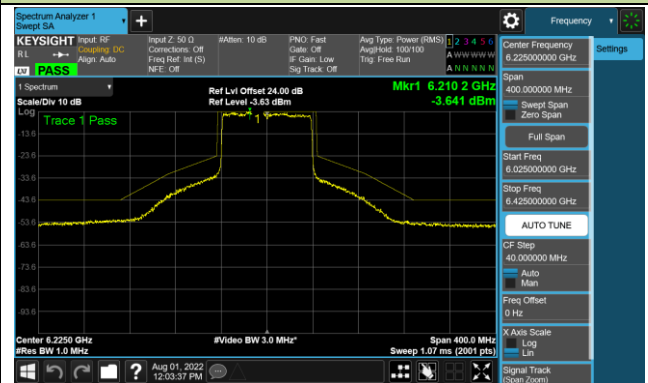

Channel 55 (6225MHz)