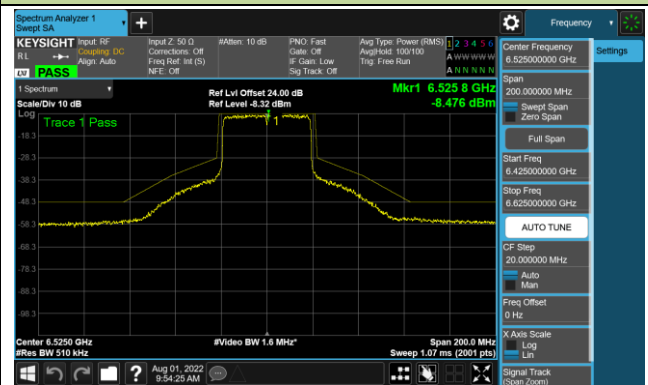

802.11ax-HE40 - Ant 0 (Nss = 4)

Channel 35 (6125MHz)

Channel 67 (6245MHz)

Channel 91 (6405MHz)

Channel 99 (6445MHz)

Channel 107 (6485MHz)

Channel 115 (6525MHz)

Channel 123 (6565MHz)

Channel 147 (6685MHz)

802.11ax-HE40 - Ant 0 (Nss = 4)

Channel 179 (6845MHz)

Channel 187 (6885MHz)

Channel 195 (6925MHz)

Channel 211 (7005MHz)

Channel 227 (7085MHz)

802.11ax-HE80 - Ant 0 (Nss = 4)