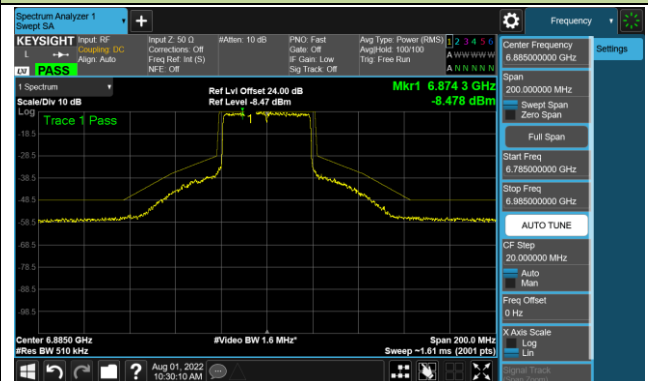

Channel 147 (6685MHz)

802.11ax-HE40 - Ant 0 (Nss = 4)

Channel 179 (6845MHz)

Channel 187 (6885MHz)

Channel 195 (6925MHz)

Channel 211 (7005MHz)

Channel 227 (7085MHz)

802.11ax-HE80 - Ant 0 (Nss = 4)