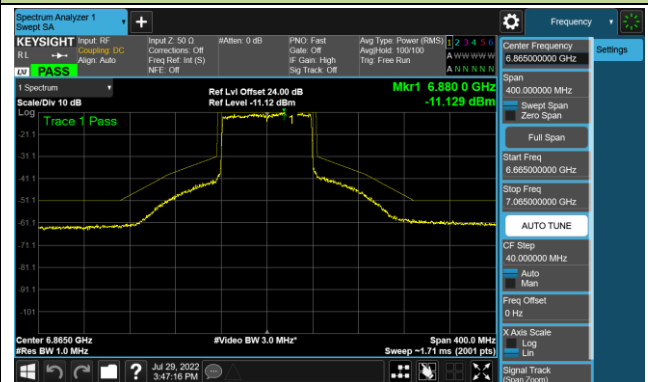

Channel 55 (6225MHz)

Channel 87 (6385MHz)

Channel 103 (6465MHz)

Channel 119 (6545MHz)

Channel 135 (6625MHz)

Channel 151 (6705MHz)

Channel 183 (6865MHz)

802.11ax-HE80 - Ant 3 (Nss = 1)

Channel 199 (6945MHz)

Channel 215 (7025MHz)

802.11ax-HE160 - Ant 3 (Nss = 1)

Channel 47 (6185MHz)

Channel 79 (6345MHz)

Channel 111 (6505MHz)

Channel 143 (6665MHz)

Channel 175 (6825MHz)