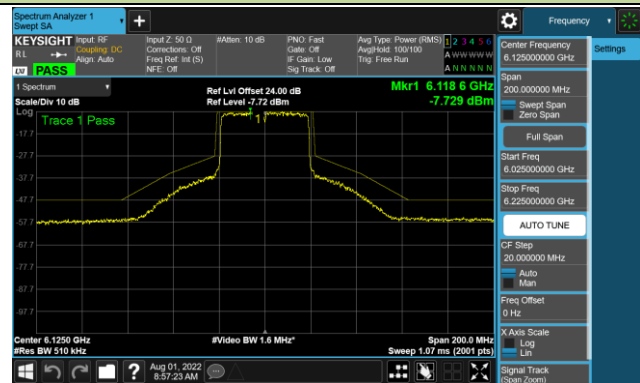

802.11ax-HE40 - Ant 0 (Nss = 4)

Channel 35 (6125MHz)