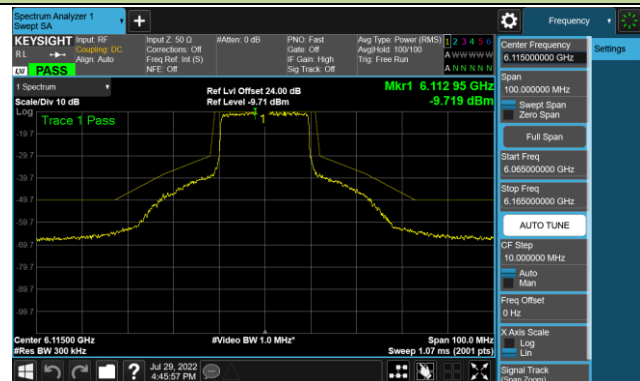

802.11ax-HE80 - Ant 0 (Nss = 4)

Channel 199 (6945MHz)

Channel 215 (7025MHz)

802.11ax-HE160 - Ant 0 (Nss = 4)

Channel 47 (6185MHz)

Channel 79 (6345MHz)

Channel 111 (6505MHz)

Channel 143 (6665MHz)

Channel 175 (6825MHz)

Channel 175 (6985MHz)

802.11ax-HE20 - Ant 1 (Nss = 4)

Channel 33 (6115MHz)

Channel 65 (6255MHz)

Channel 93 (6415MHz)

Channel 97 (6435MHz)

Channel 105 (6475MHz)

Channel 113 (6515MHz)

Channel 117 (6535MHz)

Channel 153 (6715MHz)

802.11ax-HE20 - Ant 1 (Nss = 4)

Channel 181 (6855MHz)

Channel 185 (6875MHz)

Channel 189 (6895MHz)

Channel 213 (7015MHz)