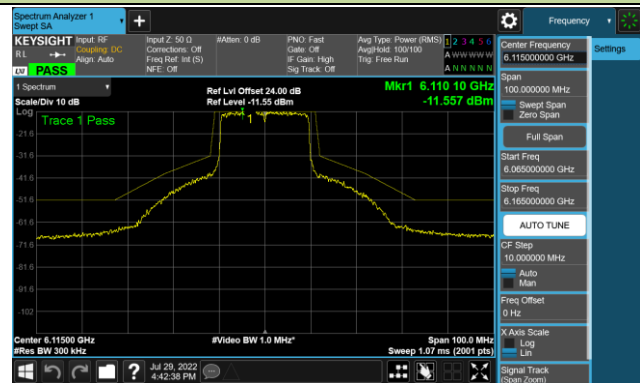

Channel 199 (6945MHz)

Channel 215 (7025MHz)

802.11ax-HE160 - Ant 3 (Nss = 1)

Channel 47 (6185MHz)

Channel 79 (6345MHz)

Channel 111 (6505MHz)

Channel 143 (6665MHz)

Channel 175 (6825MHz)

Channel 207 (6985MHz)

802.11ax-HE20 - Ant 0 (Nss = 4)

Channel 33 (6115MHz)

Channel 65 (6255MHz)

Channel 93 (6415MHz)

Channel 97 (6435MHz)

Channel 105 (6475MHz)

Channel 113 (6515MHz)

Channel 117 (6535MHz)

Channel 153 (6715MHz)

802.11ax-HE20 - Ant 0 (Nss = 4)

Channel 181 (6855MHz)

Channel 185 (6875MHz)

Channel 189 (6895MHz)

Channel 213 (7015MHz)

Channel 229 (7095MHz)