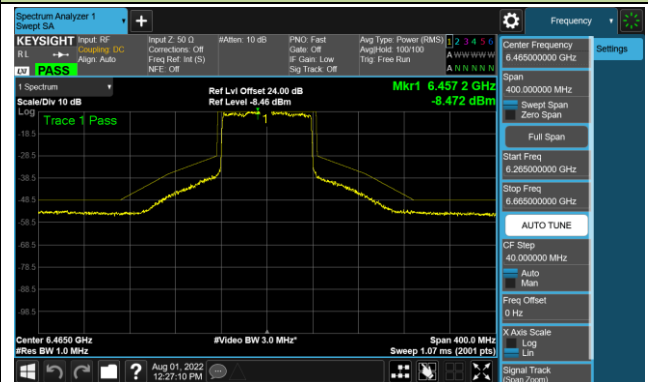

Channel 39 (6145MHz)

Channel 55 (6225MHz)

Channel 87 (6385MHz)

Channel 103 (6465MHz)

Channel 119 (6545MHz)

Channel 135 (6625MHz)

Channel 151 (6705MHz)

Channel 183 (6865MHz)

802.11ax-HE80 - Ant 0 (Nss = 4)

Channel 199 (6945MHz)

Channel 215 (7025MHz)

802.11ax-HE160 - Ant 0 (Nss = 4)

Channel 47 (6185MHz)

Channel 79 (6345MHz)

Channel 111 (6505MHz)

Channel 143 (6665MHz)