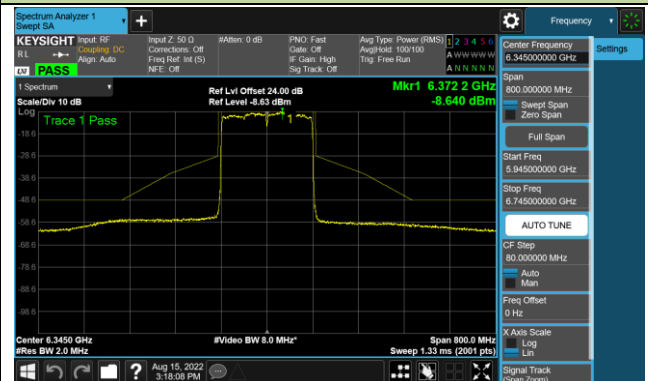

Channel 199 (6945MHz)

Channel 215 (7025MHz)

802.11ax-HE160 - Ant 3 (Nss = 1)

Channel 47 (6185MHz)

Channel 79 (6345MHz)

Channel 111 (6505MHz)

Channel 143 (6665MHz)

Channel 175 (6825MHz)

Channel 207 (6985MHz)

802.11ax-HE20 - Ant 0 (Nss = 4)

Channel 33 (6115MHz)

Channel 65 (6255MHz)

Channel 93 (6415MHz)

Channel 97 (6435MHz)

Channel 105 (6475MHz)

Channel 113 (6515MHz)