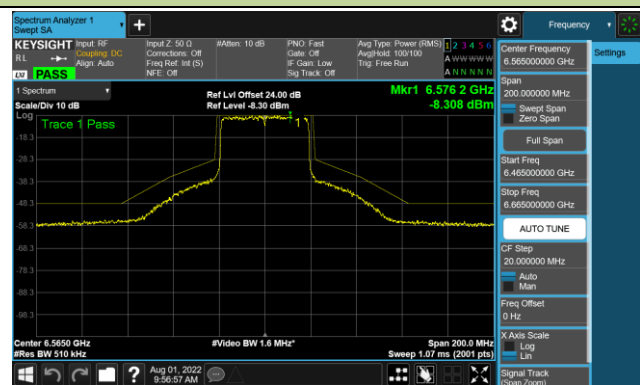

802.11ax-HE40 - Ant 0 (Nss = 4)

Channel 35 (6125MHz)

Channel 67 (6245MHz)

Channel 91 (6405MHz)

Channel 99 (6445MHz)

Channel 107 (6485MHz)

Channel 115 (6525MHz)

Channel 123 (6565MHz)

Channel 147 (6685MHz)

802.11ax-HE40 - Ant 0 (Nss = 4)

Channel 179 (6845MHz)

Channel 187 (6885MHz)

Channel 195 (6925MHz)

Channel 211 (7005MHz)

Channel 227 (7085MHz)

802.11ax-HE80 - Ant 0 (Nss = 4)