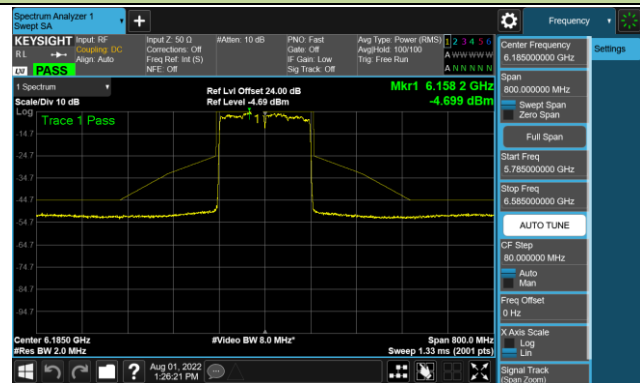

802.11ax-HE80 - Ant 0 (Nss = 4)

Channel 199 (6945MHz)

Channel 215 (7025MHz)

802.11ax-HE160 - Ant 0 (Nss = 4)

Channel 47 (6185MHz)

Channel 79 (6345MHz)

Channel 111 (6505MHz)

Channel 143 (6665MHz)

Channel 175 (6825MHz)

Channel 175 (6985MHz)

802.11ax-HE20 - Ant 1 (Nss = 4)

Channel 33 (6115MHz)

Channel 65 (6255MHz)

Channel 93 (6415MHz)

Channel 97 (6435MHz)

Channel 105 (6475MHz)