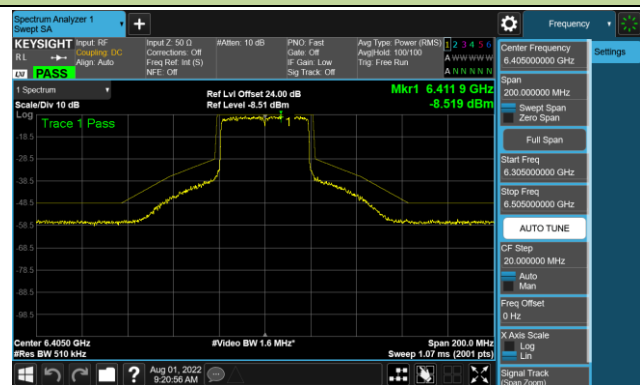

Channel 117 (6535MHz)

Channel 153 (6715MHz)

802.11ax-HE20 - Ant 0 (Nss = 4)

Channel 181 (6855MHz)

Channel 185 (6875MHz)

Channel 189 (6895MHz)

Channel 213 (7015MHz)

Channel 229 (7095MHz)

802.11ax-HE40 - Ant 0 (Nss = 4)

Channel 35 (6125MHz)

Channel 67 (6245MHz)

Channel 91 (6405MHz)

Channel 99 (6445MHz)

Channel 107 (6485MHz)

Channel 115 (6525MHz)

Channel 123 (6565MHz)

Channel 147 (6685MHz)

802.11ax-HE40 - Ant 0 (Nss = 4)

Channel 179 (6845MHz)

Channel 187 (6885MHz)

Channel 195 (6925MHz)

Channel 211 (7005MHz)

Channel 227 (7085MHz)

802.11ax-HE80 - Ant 0 (Nss = 4)