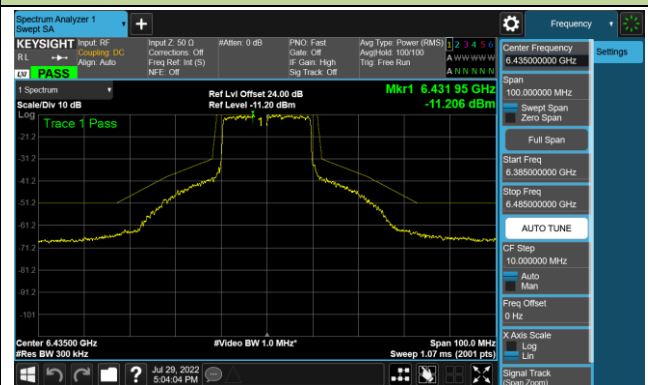

Channel 207 (6985MHz)

802.11ax-HE20 - Ant 0 (Nss = 4)

Channel 33 (6115MHz)

Channel 65 (6255MHz)

Channel 93 (6415MHz)

Channel 97 (6435MHz)

Channel 105 (6475MHz)

Channel 113 (6515MHz)

Channel 117 (6535MHz)

Channel 153 (6715MHz)

802.11ax-HE20 - Ant 0 (Nss = 4)

Channel 181 (6855MHz)

Channel 185 (6875MHz)

Channel 189 (6895MHz)

Channel 213 (7015MHz)

Channel 229 (7095MHz)