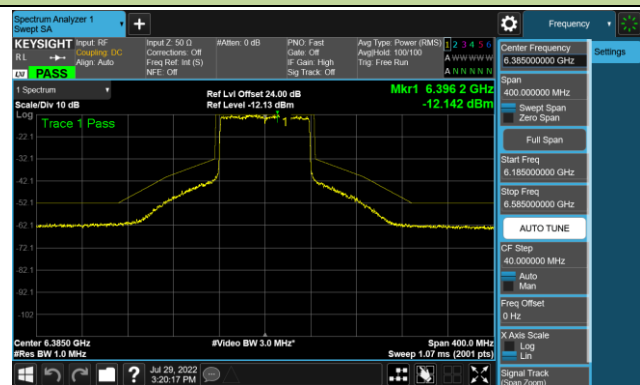

802.11ax-HE40 - Ant 3 (Nss = 1)

Channel 179 (6845MHz)

Channel 187 (6885MHz)

Channel 195 (6925MHz)

Channel 211 (7005MHz)

Channel 211 (7085MHz)

802.11ax-HE80 - Ant 3 (Nss = 1)

Channel 39 (6145MHz)

Channel 55 (6225MHz)

Channel 87 (6385MHz)

Channel 103 (6465MHz)

Channel 119 (6545MHz)

Channel 135 (6625MHz)

Channel 151 (6705MHz)

Channel 183 (6865MHz)

802.11ax-HE80 - Ant 3 (Nss = 1)