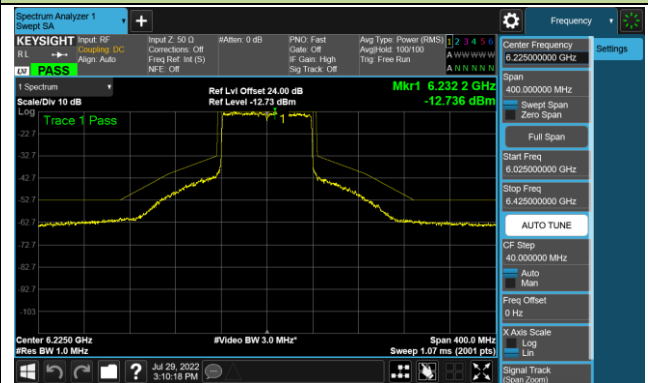

802.11ax-HE40 - Ant 3 (Nss = 1)

Channel 179 (6845MHz)

Channel 187 (6885MHz)

Channel 195 (6925MHz)

Channel 211 (7005MHz)

Channel 211 (7085MHz)

802.11ax-HE80 - Ant 3 (Nss = 1)

Channel 39 (6145MHz)

Channel 55 (6225MHz)

Channel 87 (6385MHz)

Channel 103 (6465MHz)

Channel 119 (6545MHz)

Channel 135 (6625MHz)

Channel 151 (6705MHz)

Channel 183 (6865MHz)

802.11ax-HE80 - Ant 3 (Nss = 1)