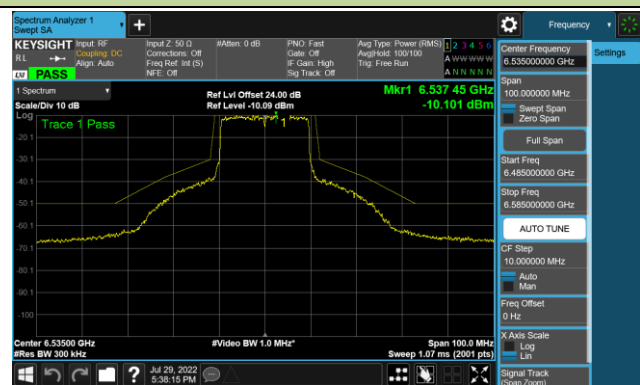

Channel 207 (6985MHz)

802.11ax-HE20 - Ant 0 (Nss = 4)

Channel 33 (6115MHz)

Channel 65 (6255MHz)

Channel 93 (6415MHz)

Channel 97 (6435MHz)

Channel 105 (6475MHz)

Channel 113 (6515MHz)

Channel 117 (6535MHz)

Channel 153 (6715MHz)

802.11ax-HE20 - Ant 0 (Nss = 4)

Channel 181 (6855MHz)

Channel 185 (6875MHz)

Channel 189 (6895MHz)

Channel 213 (7015MHz)

Channel 229 (7095MHz)