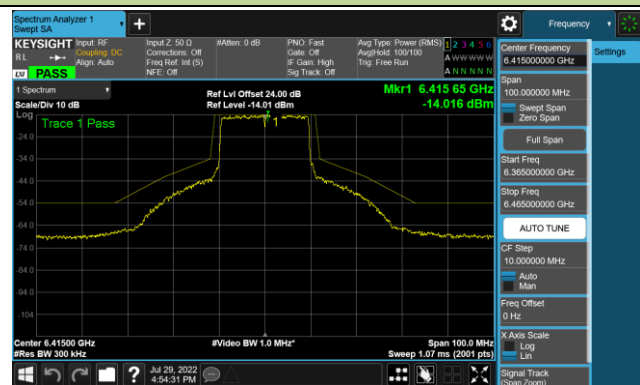

Channel 207 (6985MHz)

802.11ax-HE20 - Ant 0 (Nss = 4)

Channel 33 (6115MHz)

Channel 65 (6255MHz)

Channel 93 (6415MHz)

Channel 97 (6435MHz)

Channel 105 (6475MHz)

Channel 113 (6515MHz)

Channel 117 (6535MHz)

Channel 153 (6715MHz)

802.11ax-HE20 - Ant 0 (Nss = 4)

Channel 181 (6855MHz)

Channel 185 (6875MHz)

Channel 189 (6895MHz)

Channel 213 (7015MHz)

Channel 229 (7095MHz)