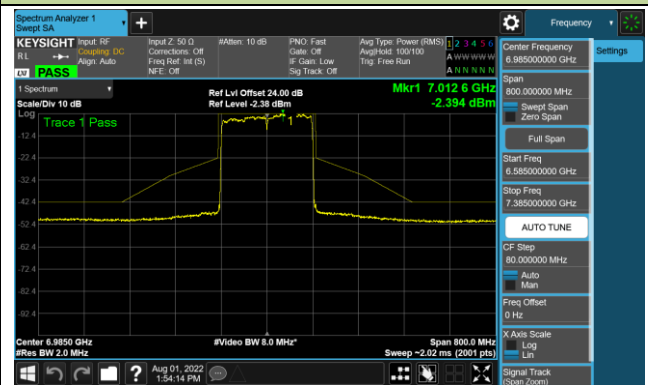

802.11ax-HE80 - Ant 0 (Nss = 4)

Channel 199 (6945MHz)

Channel 215 (7025MHz)

802.11ax-HE160 - Ant 0 (Nss = 4)

Channel 47 (6185MHz)

Channel 79 (6345MHz)

Channel 111 (6505MHz)

Channel 143 (6665MHz)

Channel 175 (6825MHz)

Channel 175 (6985MHz)

802.11ax-HE20 - Ant 1 (Nss = 4)

Channel 33 (6115MHz)

Channel 65 (6255MHz)

Channel 93 (6415MHz)

Channel 97 (6435MHz)

Channel 105 (6475MHz)