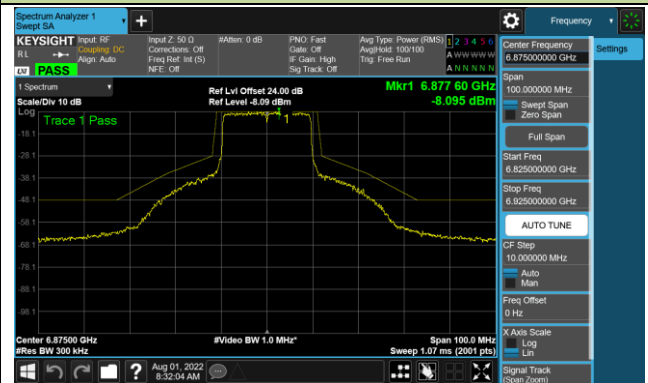

Channel 113 (6515MHz)

Channel 117 (6535MHz)

Channel 153 (6715MHz)

802.11ax-HE20 - Ant 1 (Nss = 4)

Channel 181 (6855MHz)

Channel 185 (6875MHz)

Channel 189 (6895MHz)

Channel 213 (7015MHz)

Channel 229 (7095MHz)