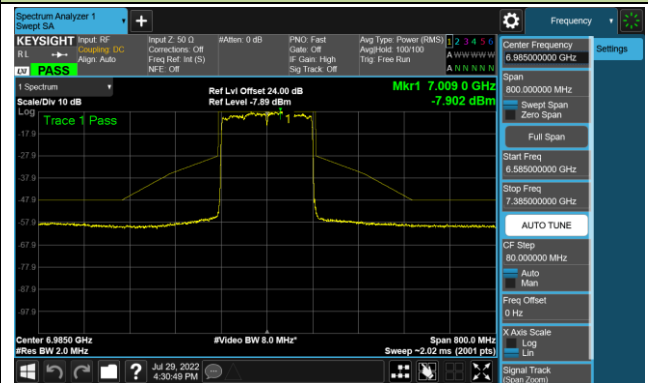

Channel 199 (6945MHz)

Channel 215 (7025MHz)

802.11ax-HE160 - Ant 3 (Nss = 1)

Channel 47 (6185MHz)

Channel 79 (6345MHz)

Channel 111 (6505MHz)

Channel 143 (6665MHz)

Channel 175 (6825MHz)

Channel 207 (6985MHz)

802.11ax-HE20 - Ant 0 (Nss = 4)

Channel 33 (6115MHz)

Channel 65 (6255MHz)

Channel 93 (6415MHz)

Channel 97 (6435MHz)

Channel 105 (6475MHz)

Channel 113 (6515MHz)