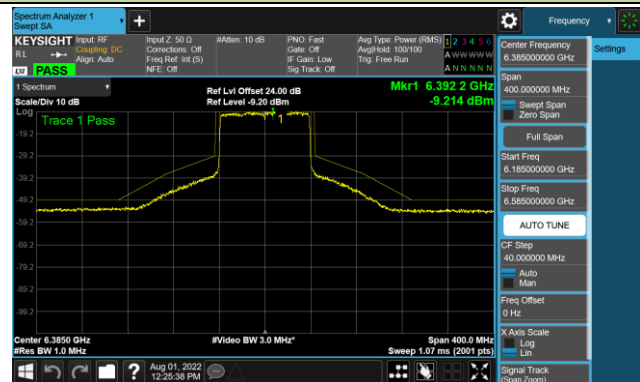

Channel 87 (6385MHz)