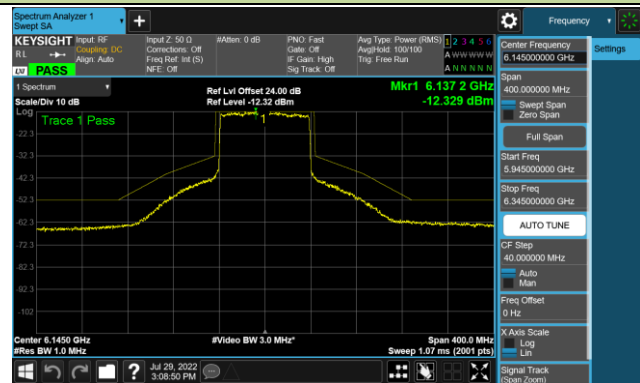

802.11ax-HE40 - Ant 3 (Nss = 1)

Channel 179 (6845MHz)

Channel 187 (6885MHz)

Channel 195 (6925MHz)

Channel 211 (7005MHz)

Channel 211 (7085MHz)

802.11ax-HE80 - Ant 3 (Nss = 1)

Channel 39 (6145MHz)

Channel 55 (6225MHz)

Channel 87 (6385MHz)

Channel 103 (6465MHz)

Channel 119 (6545MHz)

Channel 135 (6625MHz)

Channel 151 (6705MHz)

Channel 183 (6865MHz)

802.11ax-HE80 - Ant 3 (Nss = 1)