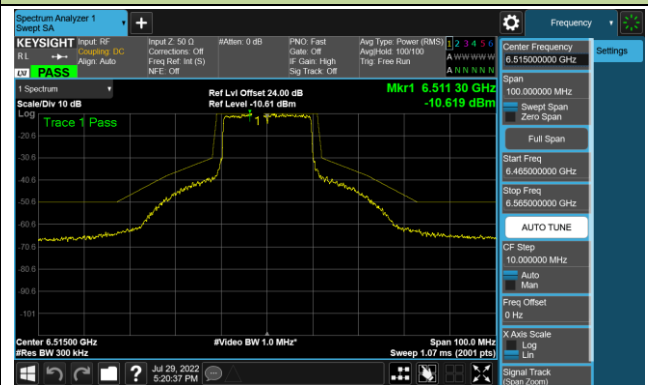

Channel 207 (6985MHz)

802.11ax-HE20 - Ant 0 (Nss = 4)

Channel 33 (6115MHz)

Channel 65 (6255MHz)

Channel 93 (6415MHz)

Channel 97 (6435MHz)

Channel 105 (6475MHz)

Channel 113 (6515MHz)

Channel 117 (6535MHz)

Channel 153 (6715MHz)

802.11ax-HE20 - Ant 0 (Nss = 4)

Channel 181 (6855MHz)

Channel 185 (6875MHz)

Channel 189 (6895MHz)

Channel 213 (7015MHz)

Channel 229 (7095MHz)