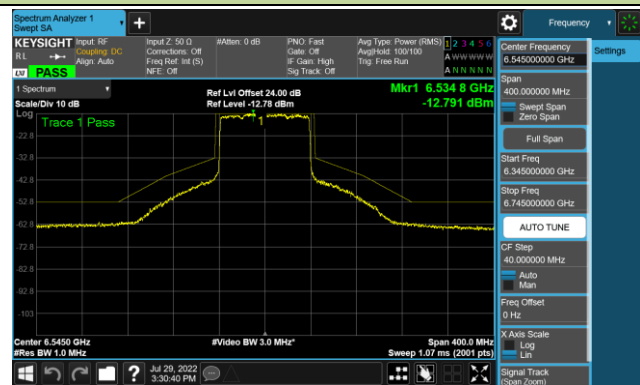

Channel 55 (6225MHz)

Channel 87 (6385MHz)

Channel 103 (6465MHz)

Channel 119 (6545MHz)

Channel 135 (6625MHz)

Channel 151 (6705MHz)

Channel 183 (6865MHz)

802.11ax-HE80 - Ant 3 (Nss = 1)

Channel 199 (6945MHz)

Channel 215 (7025MHz)

802.11ax-HE160 - Ant 3 (Nss = 1)

Channel 47 (6185MHz)

Channel 79 (6345MHz)

Channel 111 (6505MHz)

Channel 143 (6665MHz)

Channel 175 (6825MHz)