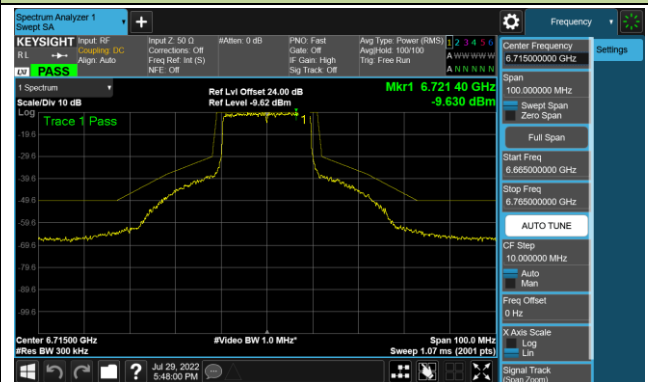

Channel 175 (6825MHz)

Channel 175 (6985MHz)

802.11ax-HE20 - Ant 1 (Nss = 4)

Channel 33 (6115MHz)

Channel 65 (6255MHz)

Channel 93 (6415MHz)

Channel 97 (6435MHz)

Channel 105 (6475MHz)

Channel 113 (6515MHz)

Channel 117 (6535MHz)

Channel 153 (6715MHz)

802.11ax-HE20 - Ant 1 (Nss = 4)

Channel 181 (6855MHz)

Channel 185 (6875MHz)

Channel 189 (6895MHz)

Channel 213 (7015MHz)