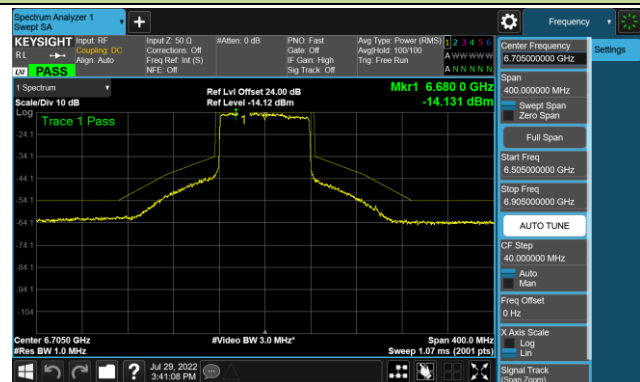

Channel 55 (6225MHz)

Channel 87 (6385MHz)

Channel 103 (6465MHz)

Channel 119 (6545MHz)

Channel 135 (6625MHz)

Channel 151 (6705MHz)

Channel 183 (6865MHz)

802.11ax-HE80 - Ant 3 (Nss = 1)

Channel 199 (6945MHz)

Channel 215 (7025MHz)

802.11ax-HE160 - Ant 3 (Nss = 1)

Channel 47 (6185MHz)

Channel 79 (6345MHz)

Channel 111 (6505MHz)

Channel 143 (6665MHz)

Channel 175 (6825MHz)