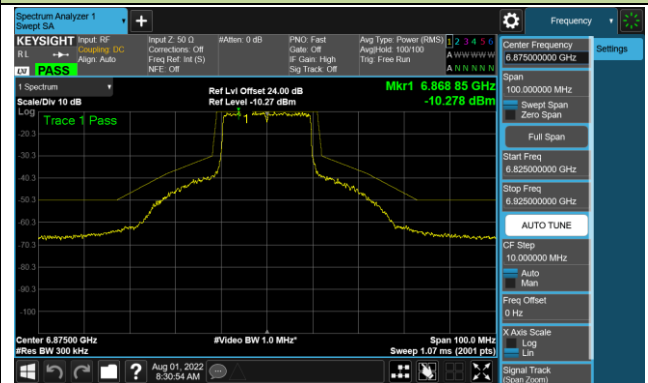

Channel 117 (6535MHz)

Channel 153 (6715MHz)

802.11ax-HE20 - Ant 0 (Nss = 4)

Channel 181 (6855MHz)

Channel 185 (6875MHz)

Channel 189 (6895MHz)

Channel 213 (7015MHz)

Channel 229 (7095MHz)