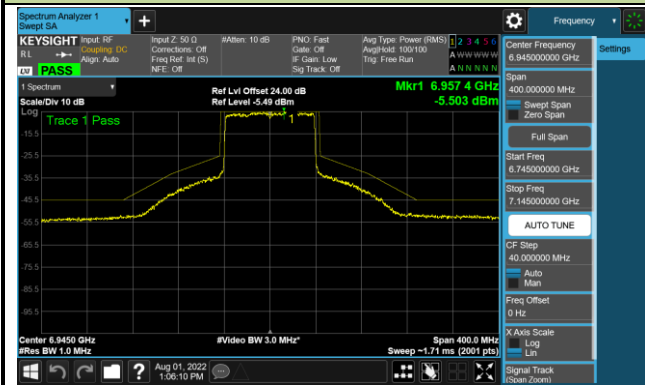

Channel 39 (6145MHz)

Channel 55 (6225MHz)

Channel 87 (6385MHz)

Channel 103 (6465MHz)

Channel 119 (6545MHz)

Channel 135 (6625MHz)

Channel 151 (6705MHz)

Channel 183 (6865MHz)

802.11ax-HE80 - Ant 0 (Nss = 4)

Channel 199 (6945MHz)

Channel 215 (7025MHz)

802.11ax-HE160 - Ant 0 (Nss = 4)

Channel 47 (6185MHz)

Channel 79 (6345MHz)

Channel 111 (6505MHz)

Channel 143 (6665MHz)