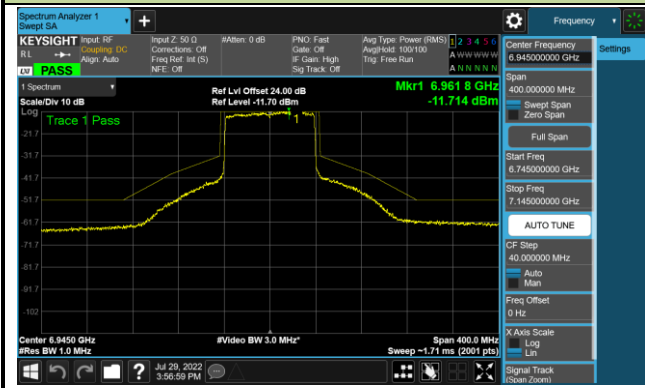

Channel 55 (6225MHz)

Channel 87 (6385MHz)

Channel 103 (6465MHz)

Channel 119 (6545MHz)

Channel 135 (6625MHz)

Channel 151 (6705MHz)

Channel 183 (6865MHz)

802.11ax-HE80 - Ant 3 (Nss = 1)

Channel 199 (6945MHz)

Channel 215 (7025MHz)

802.11ax-HE160 - Ant 3 (Nss = 1)

Channel 47 (6185MHz)

Channel 79 (6345MHz)

Channel 111 (6505MHz)

Channel 143 (6665MHz)

Channel 175 (6825MHz)