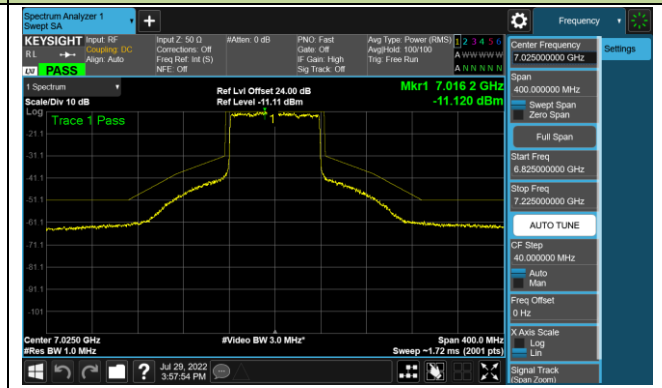

Channel 55 (6225MHz)

Channel 87 (6385MHz)

Channel 103 (6465MHz)

Channel 119 (6545MHz)

Channel 135 (6625MHz)

Channel 151 (6705MHz)

Channel 183 (6865MHz)

802.11ax-HE80 - Ant 3 (Nss = 1)

Channel 199 (6945MHz)

Channel 215 (7025MHz)

802.11ax-HE160 - Ant 3 (Nss = 1)

Channel 47 (6185MHz)

Channel 79 (6345MHz)

Channel 111 (6505MHz)

Channel 143 (6665MHz)

Channel 175 (6825MHz)