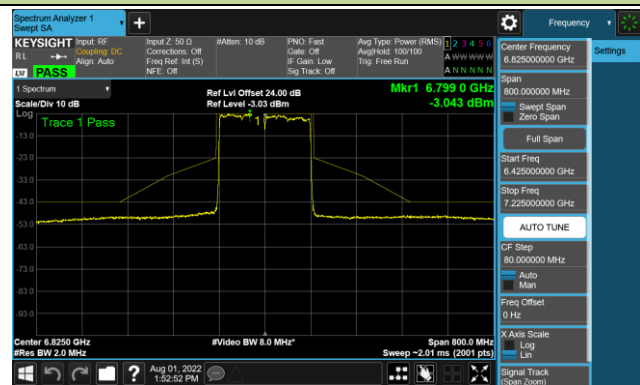

802.11ax-HE80 - Ant 0 (Nss = 4)

Channel 199 (6945MHz)

Channel 215 (7025MHz)

802.11ax-HE160 - Ant 0 (Nss = 4)

Channel 47 (6185MHz)

Channel 79 (6345MHz)

Channel 111 (6505MHz)

Channel 143 (6665MHz)

Channel 175 (6825MHz)

Channel 175 (6985MHz)

802.11ax-HE20 - Ant 1 (Nss = 4)

Channel 33 (6115MHz)

Channel 65 (6255MHz)

Channel 93 (6415MHz)

Channel 97 (6435MHz)

Channel 105 (6475MHz)