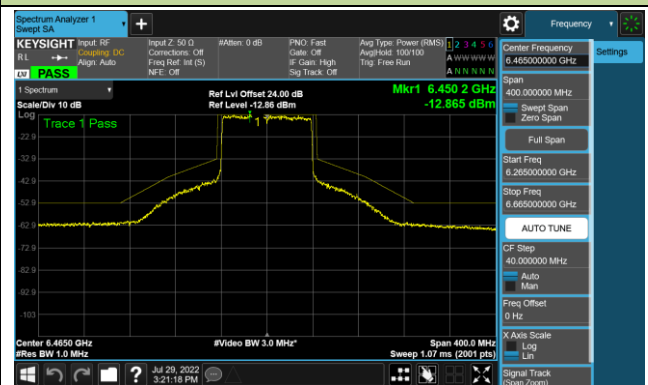

802.11ax-HE40 - Ant 3 (Nss = 1)

Channel 179 (6845MHz)

Channel 187 (6885MHz)

Channel 195 (6925MHz)

Channel 211 (7005MHz)

Channel 211 (7085MHz)

802.11ax-HE80 - Ant 3 (Nss = 1)

Channel 39 (6145MHz)

Channel 55 (6225MHz)

Channel 87 (6385MHz)

Channel 103 (6465MHz)

Channel 119 (6545MHz)

Channel 135 (6625MHz)

Channel 151 (6705MHz)

Channel 183 (6865MHz)

802.11ax-HE80 - Ant 3 (Nss = 1)