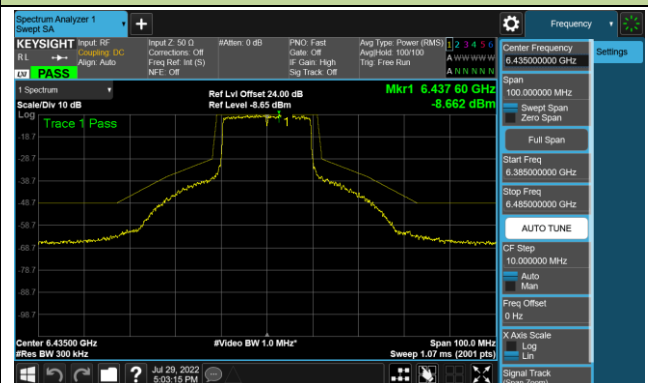

802.11ax-HE80 - Ant 0 (Nss = 4)

Channel 199 (6945MHz)

Channel 215 (7025MHz)

802.11ax-HE160 - Ant 0 (Nss = 4)

Channel 47 (6185MHz)

Channel 79 (6345MHz)

Channel 111 (6505MHz)

Channel 143 (6665MHz)

Channel 175 (6825MHz)

Channel 175 (6985MHz)

802.11ax-HE20 - Ant 1 (Nss = 4)

Channel 33 (6115MHz)

Channel 65 (6255MHz)

Channel 93 (6415MHz)

Channel 97 (6435MHz)

Channel 105 (6475MHz)

Channel 113 (6515MHz)

Channel 117 (6535MHz)

Channel 153 (6715MHz)

802.11ax-HE20 - Ant 1 (Nss = 4)

Channel 181 (6855MHz)

Channel 185 (6875MHz)

Channel 189 (6895MHz)

Channel 213 (7015MHz)

Channel 229 (7095MHz)