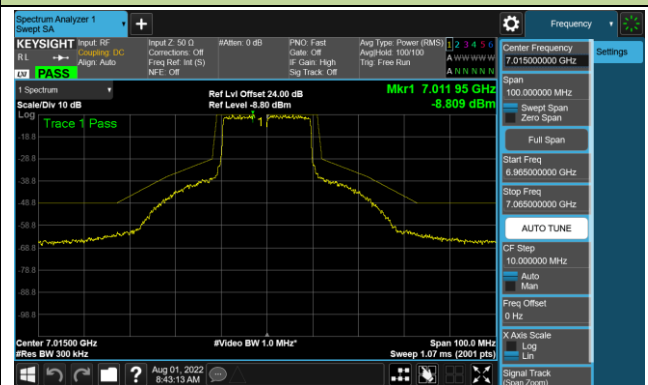

Channel 113 (6515MHz)

Channel 117 (6535MHz)

Channel 153 (6715MHz)

802.11ax-HE20 - Ant 1 (Nss = 4)

Channel 181 (6855MHz)

Channel 185 (6875MHz)

Channel 189 (6895MHz)

Channel 213 (7015MHz)

Channel 229 (7095MHz)