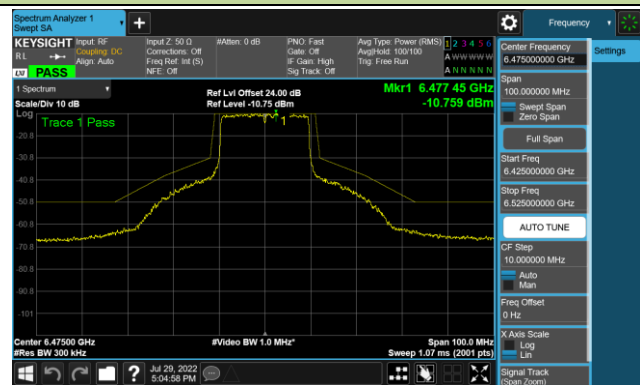

Channel 207 (6985MHz)

802.11ax-HE20 - Ant 0 (Nss = 4)

Channel 33 (6115MHz)

Channel 65 (6255MHz)

Channel 93 (6415MHz)

Channel 97 (6435MHz)

Channel 105 (6475MHz)

Channel 113 (6515MHz)

Channel 117 (6535MHz)

Channel 153 (6715MHz)

802.11ax-HE20 - Ant 0 (Nss = 4)

Channel 181 (6855MHz)

Channel 185 (6875MHz)

Channel 189 (6895MHz)

Channel 213 (7015MHz)

Channel 229 (7095MHz)