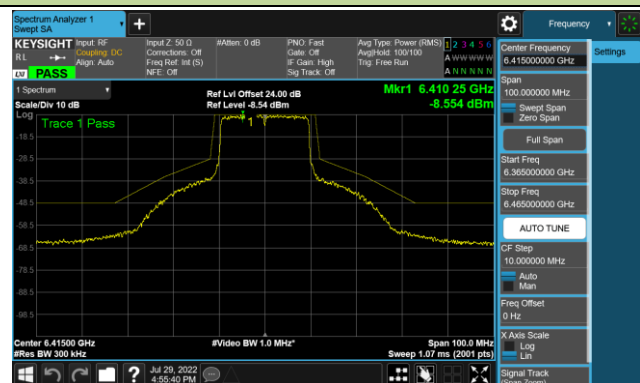

802.11ax-HE80 - Ant 0 (Nss = 4)

Channel 199 (6945MHz)

Channel 215 (7025MHz)

802.11ax-HE160 - Ant 0 (Nss = 4)

Channel 47 (6185MHz)

Channel 79 (6345MHz)

Channel 111 (6505MHz)

Channel 143 (6665MHz)

Channel 175 (6825MHz)

Channel 175 (6985MHz)

802.11ax-HE20 - Ant 1 (Nss = 4)

Channel 33 (6115MHz)

Channel 65 (6255MHz)

Channel 93 (6415MHz)

Channel 97 (6435MHz)

Channel 105 (6475MHz)

Channel 113 (6515MHz)

Channel 117 (6535MHz)

Channel 153 (6715MHz)

802.11ax-HE20 - Ant 1 (Nss = 4)

Channel 181 (6855MHz)

Channel 185 (6875MHz)

Channel 189 (6895MHz)

Channel 213 (7015MHz)

Channel 229 (7095MHz)