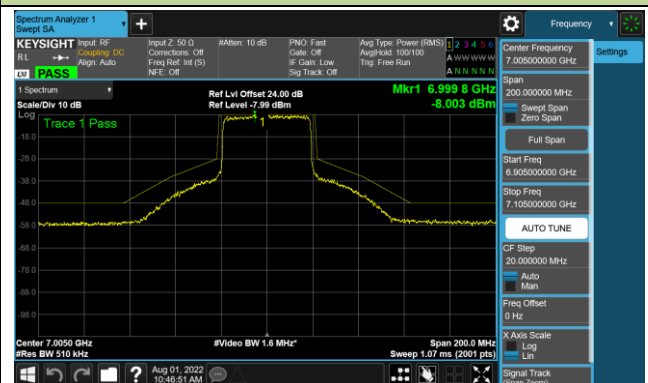

Channel 147 (6685MHz)

802.11ax-HE40 - Ant 0 (Nss = 4)

Channel 179 (6845MHz)

Channel 187 (6885MHz)

Channel 195 (6925MHz)

Channel 211 (7005MHz)

Channel 227 (7085MHz)

802.11ax-HE80 - Ant 0 (Nss = 4)