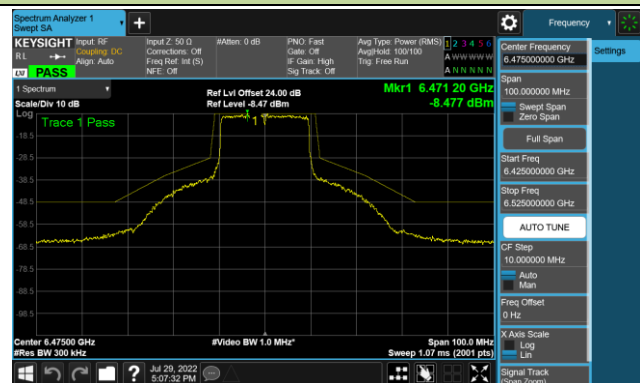

802.11ax-HE80 - Ant 0 (Nss = 4)

Channel 199 (6945MHz)

Channel 215 (7025MHz)

802.11ax-HE160 - Ant 0 (Nss = 4)

Channel 47 (6185MHz)

Channel 79 (6345MHz)

Channel 111 (6505MHz)

Channel 143 (6665MHz)

Channel 175 (6825MHz)

Channel 175 (6985MHz)

802.11ax-HE20 - Ant 1 (Nss = 4)

Channel 33 (6115MHz)

Channel 65 (6255MHz)

Channel 93 (6415MHz)

Channel 97 (6435MHz)

Channel 105 (6475MHz)

Channel 113 (6515MHz)

Channel 117 (6535MHz)

Channel 153 (6715MHz)

802.11ax-HE20 - Ant 1 (Nss = 4)

Channel 181 (6855MHz)

Channel 185 (6875MHz)

Channel 189 (6895MHz)

Channel 213 (7015MHz)