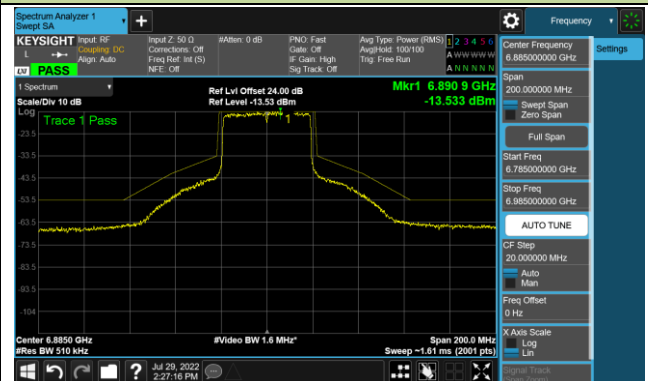

802.11ax-HE40 - Ant 3 (Nss = 1)

Channel 179 (6845MHz)

Channel 187 (6885MHz)

Channel 195 (6925MHz)

Channel 211 (7005MHz)

Channel 211 (7085MHz)

802.11ax-HE80 - Ant 3 (Nss = 1)

Channel 39 (6145MHz)

Channel 55 (6225MHz)

Channel 87 (6385MHz)

Channel 103 (6465MHz)

Channel 119 (6545MHz)

Channel 135 (6625MHz)

Channel 151 (6705MHz)

Channel 183 (6865MHz)

802.11ax-HE80 - Ant 3 (Nss = 1)