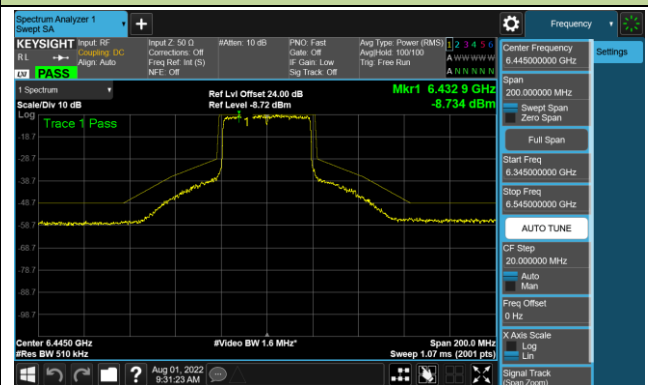

802.11ax-HE40 - Ant 0 (Nss = 4)

Channel 35 (6125MHz)

Channel 67 (6245MHz)

Channel 91 (6405MHz)

Channel 99 (6445MHz)

Channel 107 (6485MHz)

Channel 115 (6525MHz)

Channel 123 (6565MHz)

Channel 147 (6685MHz)

802.11ax-HE40 - Ant 0 (Nss = 4)

Channel 179 (6845MHz)

Channel 187 (6885MHz)

Channel 195 (6925MHz)

Channel 211 (7005MHz)

Channel 227 (7085MHz)

802.11ax-HE80 - Ant 0 (Nss = 4)