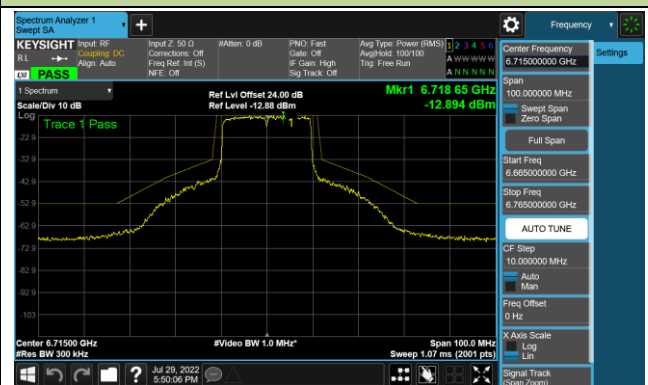

Channel 207 (6985MHz)

802.11ax-HE20 - Ant 0 (Nss = 4)

Channel 33 (6115MHz)

Channel 65 (6255MHz)

Channel 93 (6415MHz)

Channel 97 (6435MHz)

Channel 105 (6475MHz)

Channel 113 (6515MHz)

Channel 117 (6535MHz)

Channel 153 (6715MHz)

802.11ax-HE20 - Ant 0 (Nss = 4)

Channel 181 (6855MHz)

Channel 185 (6875MHz)

Channel 189 (6895MHz)

Channel 213 (7015MHz)

Channel 229 (7095MHz)