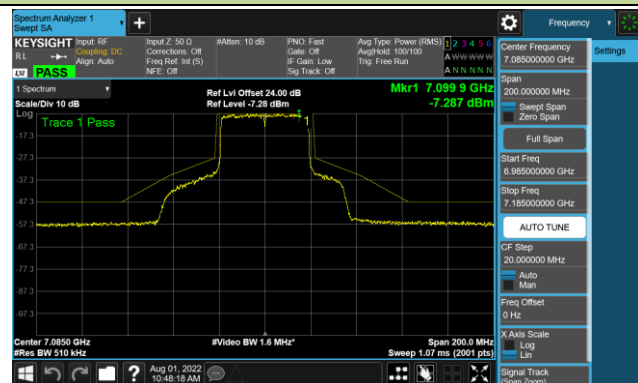

Channel 147 (6685MHz)

802.11ax-HE40 - Ant 0 (Nss = 4)

Channel 179 (6845MHz)

Channel 187 (6885MHz)

Channel 195 (6925MHz)

Channel 211 (7005MHz)

Channel 227 (7085MHz)

802.11ax-HE80 - Ant 0 (Nss = 4)