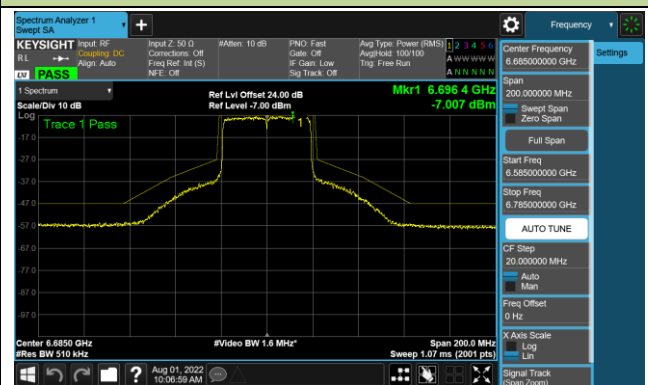

802.11ax-HE40 - Ant 0 (Nss = 4)

Channel 35 (6125MHz)

Channel 67 (6245MHz)

Channel 91 (6405MHz)

Channel 99 (6445MHz)

Channel 107 (6485MHz)

Channel 115 (6525MHz)

Channel 123 (6565MHz)

Channel 147 (6685MHz)

802.11ax-HE40 - Ant 0 (Nss = 4)

Channel 179 (6845MHz)

Channel 187 (6885MHz)

Channel 195 (6925MHz)

Channel 211 (7005MHz)

Channel 227 (7085MHz)

802.11ax-HE80 - Ant 0 (Nss = 4)