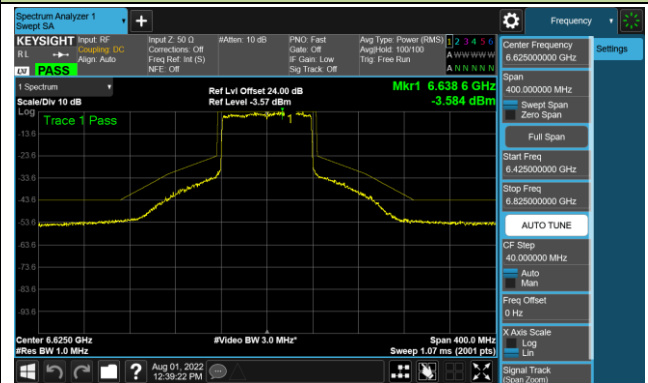

Channel 39 (6145MHz)

Channel 55 (6225MHz)

Channel 87 (6385MHz)

Channel 103 (6465MHz)

Channel 119 (6545MHz)

Channel 135 (6625MHz)

Channel 151 (6705MHz)

Channel 183 (6865MHz)

802.11ax-HE80 - Ant 0 (Nss = 4)

Channel 199 (6945MHz)

Channel 215 (7025MHz)

802.11ax-HE160 - Ant 0 (Nss = 4)

Channel 47 (6185MHz)

Channel 79 (6345MHz)

Channel 111 (6505MHz)

Channel 143 (6665MHz)