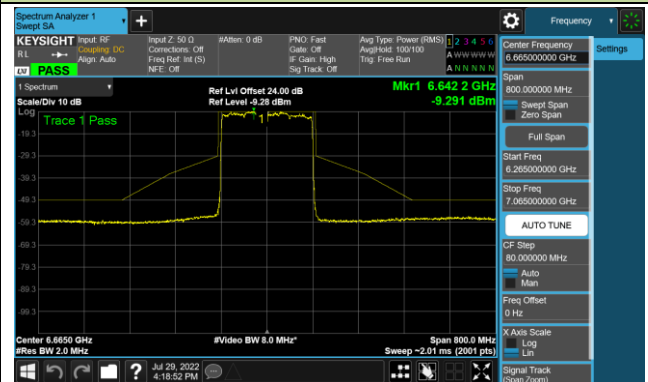

Channel 199 (6945MHz)

Channel 215 (7025MHz)

802.11ax-HE160 - Ant 3 (Nss = 1)

Channel 47 (6185MHz)

Channel 79 (6345MHz)

Channel 111 (6505MHz)

Channel 143 (6665MHz)

Channel 175 (6825MHz)

Channel 207 (6985MHz)

802.11ax-HE20 - Ant 0 (Nss = 4)

Channel 33 (6115MHz)

Channel 65 (6255MHz)

Channel 93 (6415MHz)

Channel 97 (6435MHz)

Channel 105 (6475MHz)

Channel 113 (6515MHz)