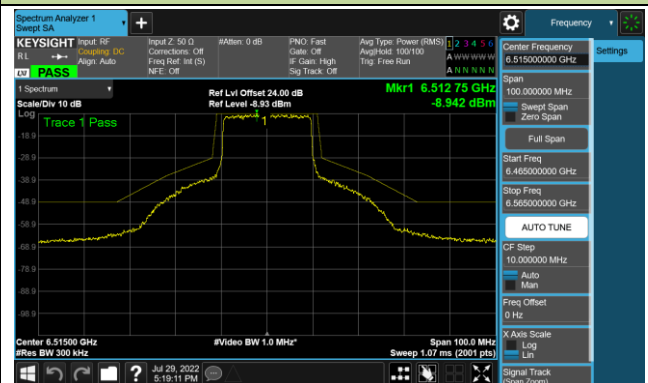

802.11ax-HE80 - Ant 0 (Nss = 4)

Channel 199 (6945MHz)

Channel 215 (7025MHz)

802.11ax-HE160 - Ant 0 (Nss = 4)

Channel 47 (6185MHz)

Channel 79 (6345MHz)

Channel 111 (6505MHz)

Channel 143 (6665MHz)

Channel 175 (6825MHz)

Channel 175 (6985MHz)

802.11ax-HE20 - Ant 1 (Nss = 4)

Channel 33 (6115MHz)

Channel 65 (6255MHz)

Channel 93 (6415MHz)

Channel 97 (6435MHz)

Channel 105 (6475MHz)

Channel 113 (6515MHz)

Channel 117 (6535MHz)

Channel 153 (6715MHz)

802.11ax-HE20 - Ant 1 (Nss = 4)

Channel 181 (6855MHz)

Channel 185 (6875MHz)

Channel 189 (6895MHz)

Channel 213 (7015MHz)