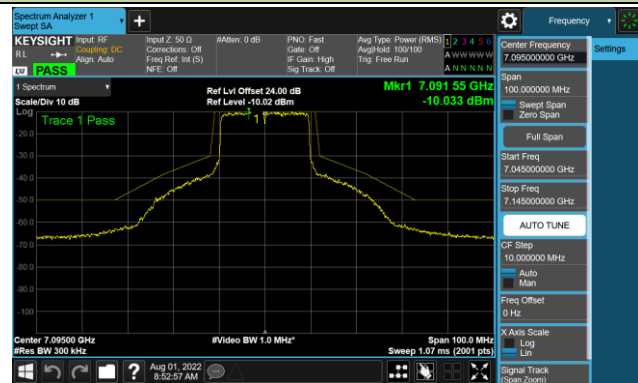

Channel 117 (6535MHz)

Channel 153 (6715MHz)

802.11ax-HE20 - Ant 0 (Nss = 4)

Channel 181 (6855MHz)

Channel 185 (6875MHz)

Channel 189 (6895MHz)

Channel 213 (7015MHz)

Channel 229 (7095MHz)