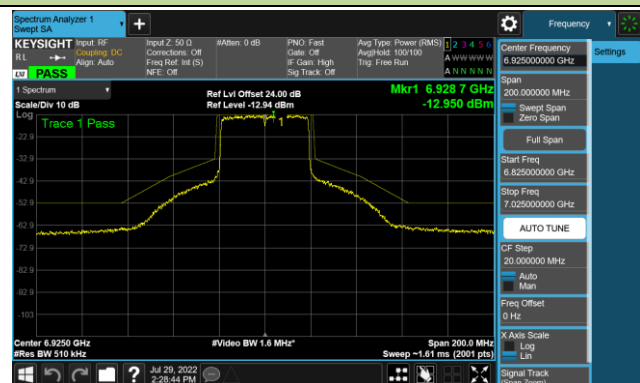

802.11ax-HE40 - Ant 3 (Nss = 1)

Channel 179 (6845MHz)

Channel 187 (6885MHz)

Channel 195 (6925MHz)

Channel 211 (7005MHz)

Channel 211 (7085MHz)

802.11ax-HE80 - Ant 3 (Nss = 1)

Channel 39 (6145MHz)

Channel 55 (6225MHz)

Channel 87 (6385MHz)

Channel 103 (6465MHz)

Channel 119 (6545MHz)

Channel 135 (6625MHz)

Channel 151 (6705MHz)

Channel 183 (6865MHz)

802.11ax-HE80 - Ant 3 (Nss = 1)