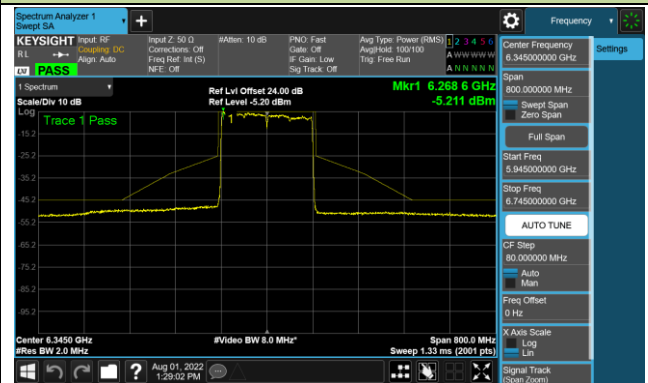

802.11ax-HE80 - Ant 0 (Nss = 4)

Channel 199 (6945MHz)

Channel 215 (7025MHz)

802.11ax-HE160 - Ant 0 (Nss = 4)

Channel 47 (6185MHz)

Channel 79 (6345MHz)

Channel 111 (6505MHz)

Channel 143 (6665MHz)

Channel 175 (6825MHz)

Channel 175 (6985MHz)

802.11ax-HE20 - Ant 1 (Nss = 4)

Channel 33 (6115MHz)

Channel 65 (6255MHz)

Channel 93 (6415MHz)

Channel 97 (6435MHz)

Channel 105 (6475MHz)