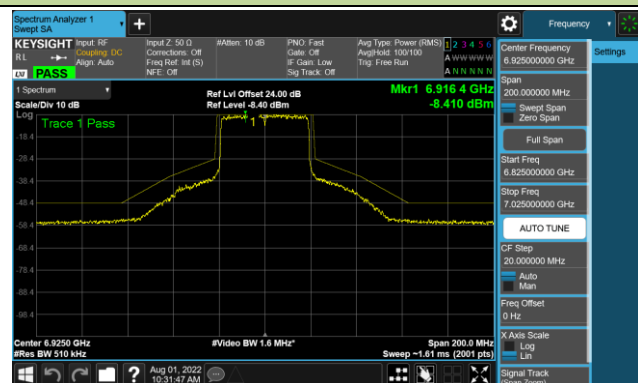

Channel 147 (6685MHz)

802.11ax-HE40 - Ant 0 (Nss = 4)

Channel 179 (6845MHz)

Channel 187 (6885MHz)

Channel 195 (6925MHz)

Channel 211 (7005MHz)

Channel 227 (7085MHz)

802.11ax-HE80 - Ant 0 (Nss = 4)