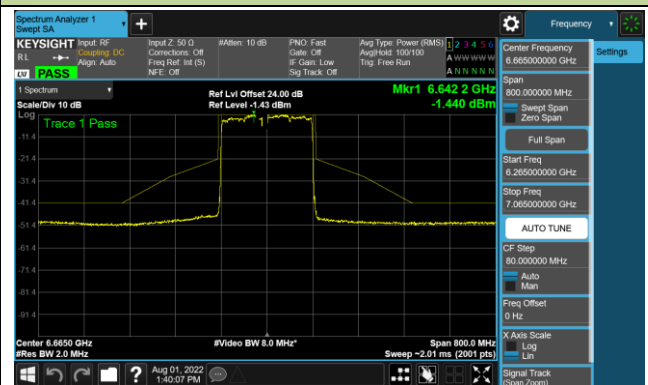

802.11ax-HE80 - Ant 0 (Nss = 4)

Channel 199 (6945MHz)

Channel 215 (7025MHz)

802.11ax-HE160 - Ant 0 (Nss = 4)

Channel 47 (6185MHz)

Channel 79 (6345MHz)

Channel 111 (6505MHz)

Channel 143 (6665MHz)