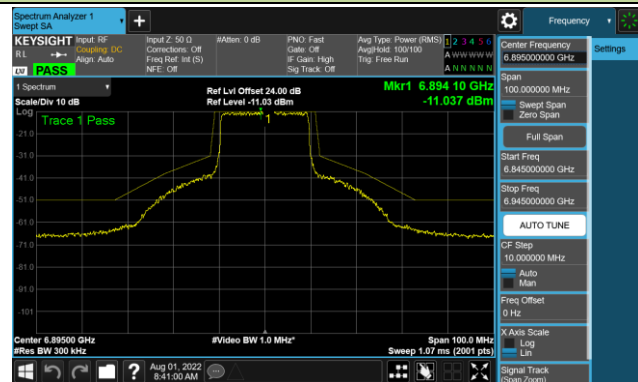

Channel 117 (6535MHz)

Channel 153 (6715MHz)

802.11ax-HE20 - Ant 0 (Nss = 4)

Channel 181 (6855MHz)

Channel 185 (6875MHz)

Channel 189 (6895MHz)

Channel 213 (7015MHz)

Channel 229 (7095MHz)