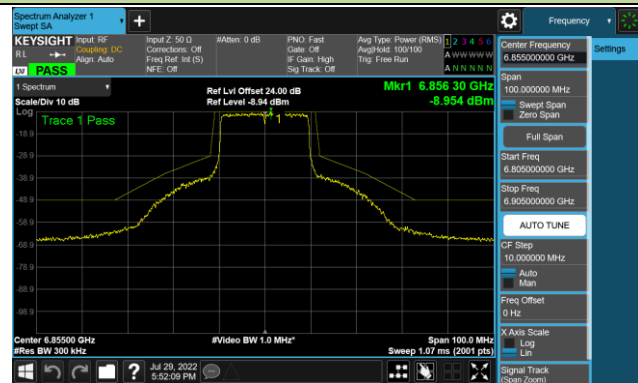

Channel 113 (6515MHz)

Channel 117 (6535MHz)

Channel 153 (6715MHz)

802.11ax-HE20 - Ant 1 (Nss = 4)

Channel 181 (6855MHz)

Channel 185 (6875MHz)

Channel 189 (6895MHz)

Channel 213 (7015MHz)

Channel 229 (7095MHz)