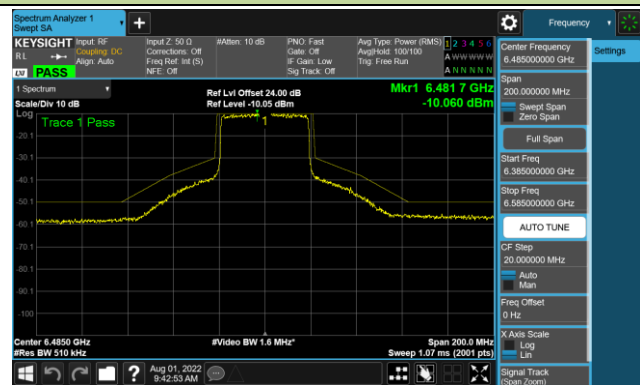

Channel 117 (6535MHz)

Channel 153 (6715MHz)

802.11ax-HE20 - Ant 0 (Nss = 4)

Channel 181 (6855MHz)

Channel 185 (6875MHz)

Channel 189 (6895MHz)

Channel 213 (7015MHz)

Channel 229 (7095MHz)

802.11ax-HE40 - Ant 0 (Nss = 4)

Channel 35 (6125MHz)

Channel 67 (6245MHz)

Channel 91 (6405MHz)

Channel 99 (6445MHz)

Channel 107 (6485MHz)

Channel 115 (6525MHz)

Channel 123 (6565MHz)

Channel 147 (6685MHz)

802.11ax-HE40 - Ant 0 (Nss = 4)

Channel 179 (6845MHz)

Channel 187 (6885MHz)

Channel 195 (6925MHz)

Channel 211 (7005MHz)

Channel 227 (7085MHz)

802.11ax-HE80 - Ant 0 (Nss = 4)