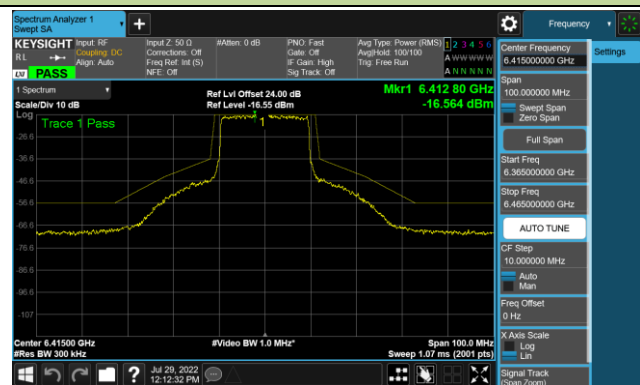

Channel 111 (6505MHz)

Channel 143 (6665MHz)

Channel 175 (6825MHz)

Channel 207 (6985MHz)

802.11ax-HE20 - Ant 3 (Nss = 1)

Channel 33 (6115MHz)

Channel 65 (6255MHz)

Channel 93 (6415MHz)

Channel 97 (6435MHz)

Channel 105 (6475MHz)

Channel 113 (6515MHz)

Channel 117 (6535MHz)

Channel 153 (6715MHz)

802.11ax-HE20 - Ant 3 (Nss = 1)

Channel 181 (6855MHz)

Channel 185 (6875MHz)