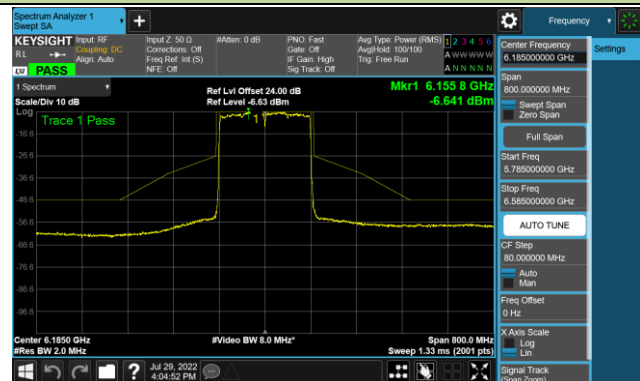

Channel 183 (6865MHz)

802.11ax-HE80 - Ant 1 (Nss = 1)

Channel 199 (6945MHz)

Channel 215 (7025MHz)

802.11ax-HE160 - Ant 1 (Nss = 1)

Channel 47 (6185MHz)

Channel 79 (6345MHz)

Channel 111 (6505MHz)

Channel 143 (6665MHz)

Channel 175 (6825MHz)

Channel 207 (6985MHz)

802.11ax-HE20 - Ant 2 (Nss = 1)

Channel 33 (6115MHz)

Channel 65 (6255MHz)

Channel 93 (6415MHz)

Channel 97 (6435MHz)