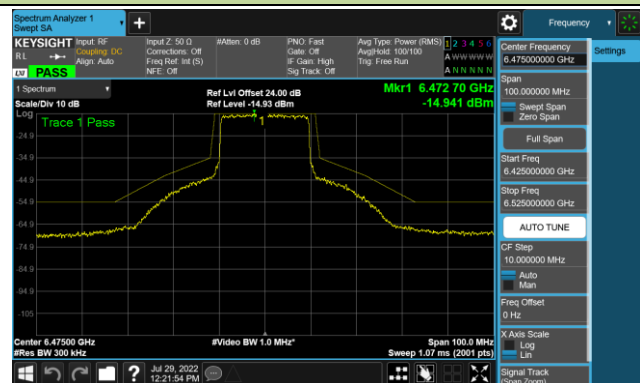

Channel 143 (6665MHz)

Channel 175 (6825MHz)

Channel 207 (6985MHz)

802.11ax-HE20 - Ant 2 (Nss = 1)

Channel 33 (6115MHz)

Channel 65 (6255MHz)

Channel 93 (6415MHz)

Channel 97 (6435MHz)

Channel 105 (6475MHz)

Channel 113 (6515MHz)

Channel 117 (6535MHz)

Channel 153 (6715MHz)

802.11ax-HE20 - Ant 2 (Nss = 1)

Channel 181 (6855MHz)

Channel 185 (6875MHz)

Channel 189 (6895MHz)