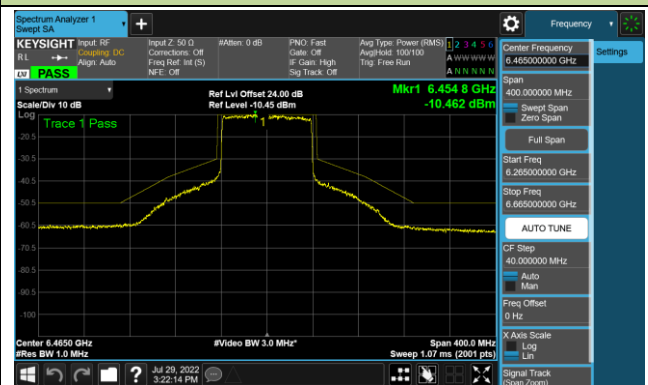

Channel 227 (7085MHz)

802.11ax-HE80 - Ant 2 (Nss = 1)

Channel 39 (6145MHz)

Channel 55 (6225MHz)

Channel 87 (6385MHz)

Channel 103 (6465MHz)

Channel 119 (6545MHz)

Channel 135 (6625MHz)