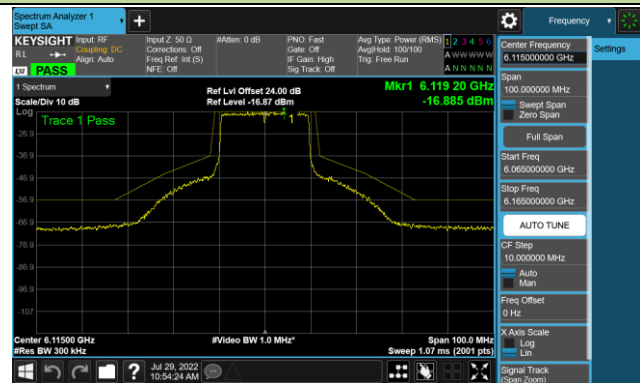

Channel 111 (6505MHz)

Channel 143 (6665MHz)

Channel 175 (6825MHz)

Channel 207 (6985MHz)

802.11ax-HE20 - Ant 3 (Nss = 1)

Channel 33 (6115MHz)

Channel 65 (6255MHz)

Channel 93 (6415MHz)

Channel 97 (6435MHz)

Channel 105 (6475MHz)

Channel 113 (6515MHz)

Channel 117 (6535MHz)

Channel 153 (6715MHz)

802.11ax-HE20 - Ant 3 (Nss = 1)

Channel 181 (6855MHz)

Channel 185 (6875MHz)