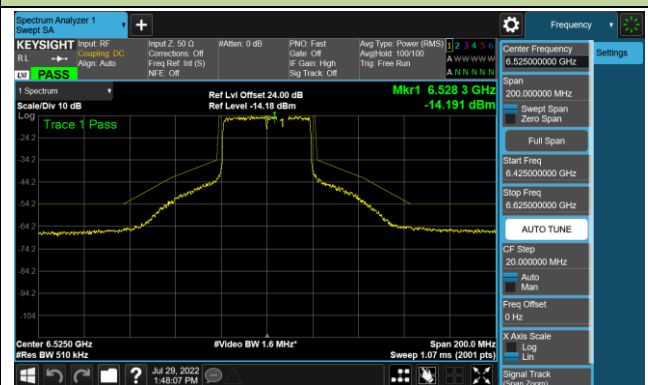

Channel 189 (6895MHz)

Channel 213 (7015MHz)

Channel 229 (7095MHz)

802.11ax-HE40 - Ant 3 (Nss = 1)

Channel 35 (6125MHz)

Channel 67 (6245MHz)

Channel 91 (6405MHz)

Channel 99 (6445MHz)

Channel 107 (6485MHz)

Channel 115 (6525MHz)

Channel 123 (6565MHz)

Channel 147 (6685MHz)