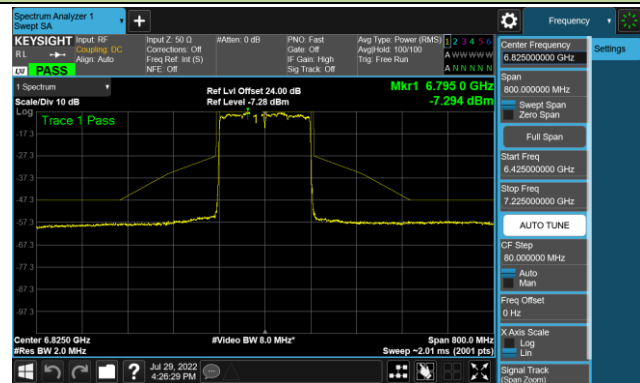

Channel 227 (7085MHz)

802.11ax-HE80 - Ant 2 (Nss = 1)

Channel 39 (6145MHz)

Channel 55 (6225MHz)

Channel 87 (6385MHz)

Channel 103 (6465MHz)

Channel 119 (6545MHz)

Channel 135 (6625MHz)

Channel 151 (6705MHz)

Channel 183 (6865MHz)

802.11ax-HE80 - Ant 2 (Nss = 1)

Channel 199 (6945MHz)

Channel 215 (7025MHz)

802.11ax-HE160 - Ant 2 (Nss = 1)

Channel 47 (6185MHz)

Channel 79 (6345MHz)

Channel 111 (6505MHz)

Channel 143 (6665MHz)

Channel 175 (6825MHz)

Channel 207 (6985MHz)

802.11ax-HE20 - Ant 3 (Nss = 1)

Channel 33 (6115MHz)

Channel 65 (6255MHz)

Channel 93 (6415MHz)