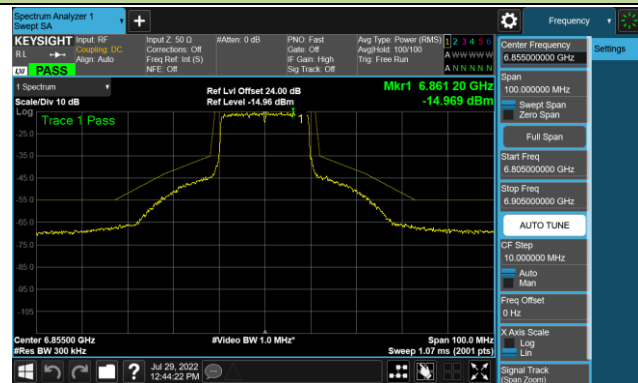

Channel 105 (6475MHz)

Channel 113 (6515MHz)

Channel 117 (6535MHz)

Channel 153 (6715MHz)

802.11ax-HE20 - Ant 2 (Nss = 1)

Channel 181 (6855MHz)

Channel 185 (6875MHz)

Channel 189 (6895MHz)

Channel 213 (7015MHz)

Channel 229 (7095MHz)

802.11ax-HE40 - Ant 2 (Nss = 1)

Channel 35 (6125MHz)

Channel 67 (6245MHz)

Channel 91 (6405MHz)

Channel 99 (6445MHz)

Channel 107 (6485MHz)