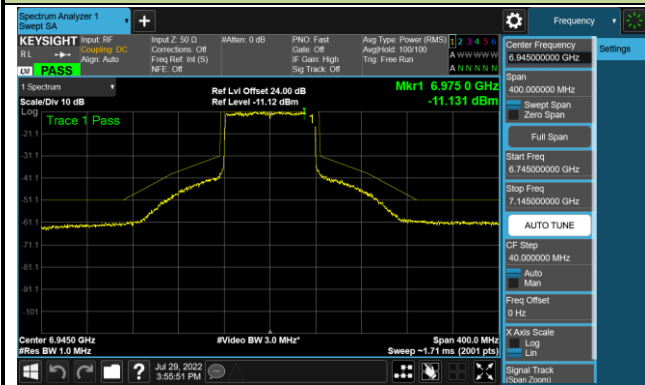

Channel 151 (6705MHz)

Channel 183 (6865MHz)

802.11ax-HE80 - Ant 2 (Nss = 1)

Channel 199 (6945MHz)

Channel 215 (7025MHz)

802.11ax-HE160 - Ant 2 (Nss = 1)

Channel 47 (6185MHz)

Channel 79 (6345MHz)

Channel 111 (6505MHz)

Channel 143 (6665MHz)

Channel 175 (6825MHz)

Channel 207 (6985MHz)

802.11ax-HE20 - Ant 3 (Nss = 1)

Channel 33 (6115MHz)

Channel 65 (6255MHz)

Channel 93 (6415MHz)