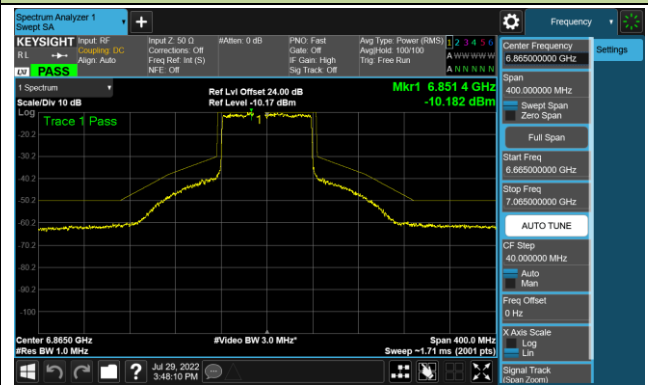

Channel 183 (6865MHz)