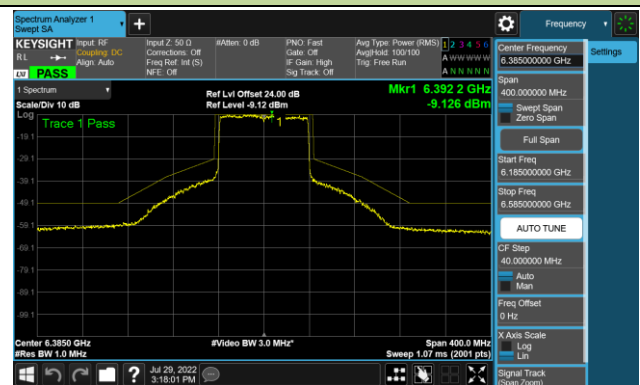

802.11ax-HE80 - Ant 1 (Nss = 1)

Channel 39 (6145MHz)

Channel 55 (6225MHz)

Channel 87 (6385MHz)

Channel 103 (6465MHz)

Channel 119 (6545MHz)

Channel 135 (6625MHz)

Channel 151 (6705MHz)

Channel 183 (6865MHz)

802.11ax-HE80 - Ant 1 (Nss = 1)

Channel 199 (6945MHz)

Channel 215 (7025MHz)

802.11ax-HE160 - Ant 1 (Nss = 1)

Channel 47 (6185MHz)

Channel 79 (6345MHz)

Channel 111 (6505MHz)