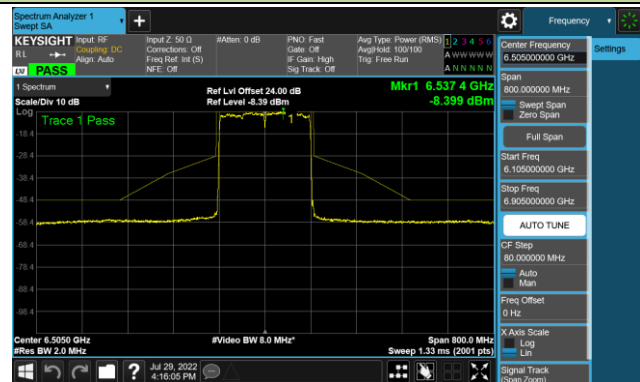

Channel 151 (6705MHz)

Channel 183 (6865MHz)

802.11ax-HE80 - Ant 2 (Nss = 1)

Channel 199 (6945MHz)

Channel 215 (7025MHz)

802.11ax-HE160 - Ant 2 (Nss = 1)

Channel 47 (6185MHz)

Channel 79 (6345MHz)

Channel 111 (6505MHz)

Channel 143 (6665MHz)

Channel 175 (6825MHz)

Channel 207 (6985MHz)

802.11ax-HE20 - Ant 3 (Nss = 1)

Channel 33 (6115MHz)

Channel 65 (6255MHz)

Channel 93 (6415MHz)