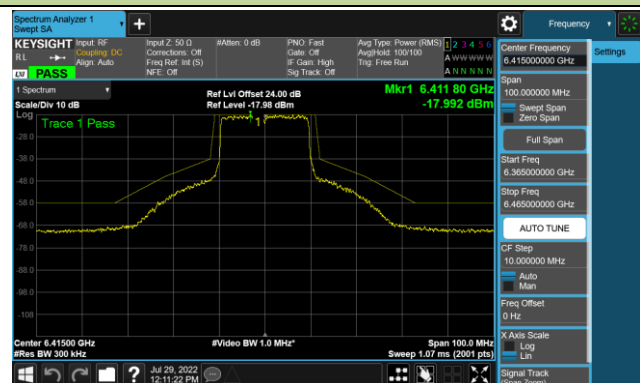

Channel 143 (6665MHz)

Channel 175 (6825MHz)

Channel 207 (6985MHz)

802.11ax-HE20 - Ant 2 (Nss = 1)

Channel 33 (6115MHz)

Channel 65 (6255MHz)

Channel 93 (6415MHz)

Channel 97 (6435MHz)

Channel 105 (6475MHz)

Channel 113 (6515MHz)

Channel 117 (6535MHz)

Channel 153 (6715MHz)

802.11ax-HE20 - Ant 2 (Nss = 1)

Channel 181 (6855MHz)

Channel 185 (6875MHz)

Channel 189 (6895MHz)