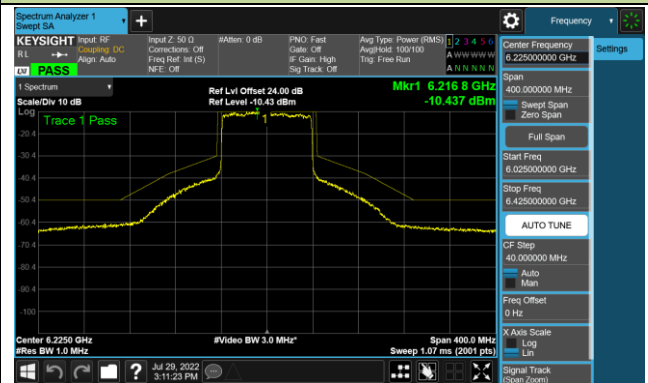

Channel 227 (7085MHz)

802.11ax-HE80 - Ant 2 (Nss = 1)

Channel 39 (6145MHz)

Channel 55 (6225MHz)

Channel 87 (6385MHz)

Channel 103 (6465MHz)

Channel 119 (6545MHz)

Channel 135 (6625MHz)

Channel 151 (6705MHz)

Channel 183 (6865MHz)

802.11ax-HE80 - Ant 2 (Nss = 1)

Channel 199 (6945MHz)

Channel 215 (7025MHz)

802.11ax-HE160 - Ant 2 (Nss = 1)

Channel 47 (6185MHz)

Channel 79 (6345MHz)