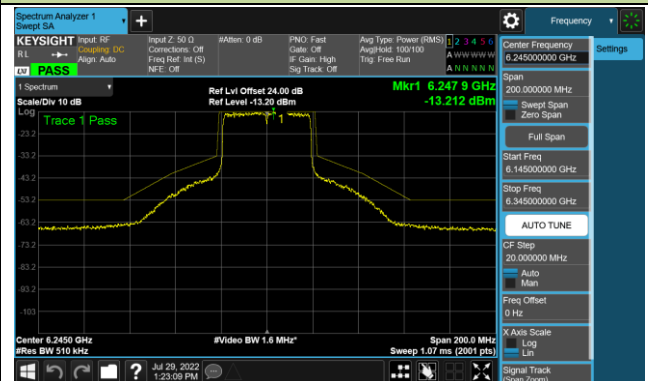

Channel 105 (6475MHz)

Channel 113 (6515MHz)

Channel 117 (6535MHz)

Channel 153 (6715MHz)

802.11ax-HE20 - Ant 2 (Nss = 1)

Channel 181 (6855MHz)

Channel 185 (6875MHz)

Channel 189 (6895MHz)

Channel 213 (7015MHz)

Channel 229 (7095MHz)

802.11ax-HE40 - Ant 2 (Nss = 1)

Channel 35 (6125MHz)

Channel 67 (6245MHz)

Channel 91 (6405MHz)

Channel 99 (6445MHz)

Channel 107 (6485MHz)

Channel 115 (6525MHz)

802.11ax-HE40 - Ant 2 (Nss = 1)

Channel 123 (6565MHz)

Channel 147 (6685MHz)

Channel 179 (6845MHz)

Channel 187 (6885MHz)

Channel 195 (6925MHz)

Channel 211 (7005MHz)