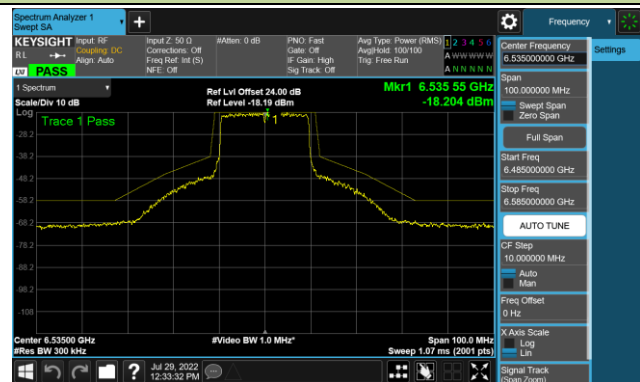

Channel 143 (6665MHz)

Channel 175 (6825MHz)

Channel 207 (6985MHz)

802.11ax-HE20 - Ant 2 (Nss = 1)

Channel 33 (6115MHz)

Channel 65 (6255MHz)

Channel 93 (6415MHz)

Channel 97 (6435MHz)

Channel 105 (6475MHz)

Channel 113 (6515MHz)

Channel 117 (6535MHz)

Channel 153 (6715MHz)

802.11ax-HE20 - Ant 2 (Nss = 1)

Channel 181 (6855MHz)

Channel 185 (6875MHz)

Channel 189 (6895MHz)