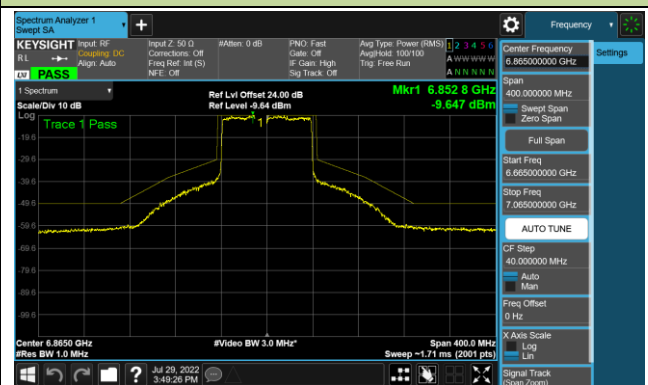

802.11ax-HE80 - Ant 1 (Nss = 1)

Channel 39 (6145MHz)

Channel 55 (6225MHz)

Channel 87 (6385MHz)

Channel 103 (6465MHz)

Channel 119 (6545MHz)

Channel 135 (6625MHz)

Channel 151 (6705MHz)

Channel 183 (6865MHz)

802.11ax-HE80 - Ant 1 (Nss = 1)

Channel 199 (6945MHz)

Channel 215 (7025MHz)

802.11ax-HE160 - Ant 1 (Nss = 1)

Channel 47 (6185MHz)

Channel 79 (6345MHz)

Channel 111 (6505MHz)