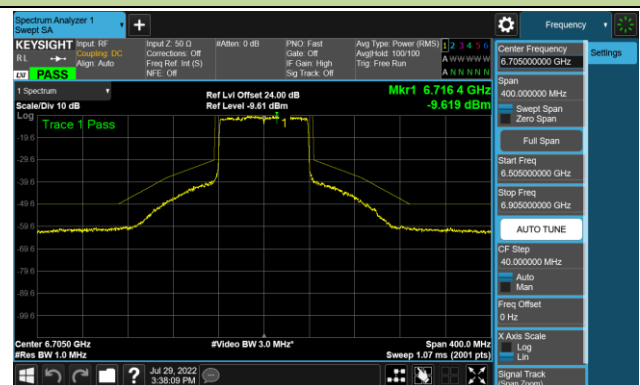

802.11ax-HE80 - Ant 1 (Nss = 1)

Channel 39 (6145MHz)

Channel 55 (6225MHz)

Channel 87 (6385MHz)

Channel 103 (6465MHz)

Channel 119 (6545MHz)

Channel 135 (6625MHz)

Channel 151 (6705MHz)

Channel 183 (6865MHz)

802.11ax-HE80 - Ant 1 (Nss = 1)

Channel 199 (6945MHz)

Channel 215 (7025MHz)

802.11ax-HE160 - Ant 1 (Nss = 1)

Channel 47 (6185MHz)

Channel 79 (6345MHz)

Channel 111 (6505MHz)