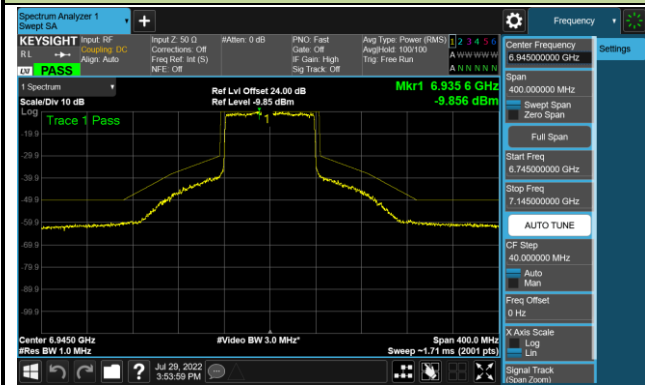

802.11ax-HE80 - Ant 1 (Nss = 1)

Channel 39 (6145MHz)

Channel 55 (6225MHz)

Channel 87 (6385MHz)

Channel 103 (6465MHz)

Channel 119 (6545MHz)

Channel 135 (6625MHz)

Channel 151 (6705MHz)

Channel 183 (6865MHz)

802.11ax-HE80 - Ant 1 (Nss = 1)

Channel 199 (6945MHz)

Channel 215 (7025MHz)

802.11ax-HE160 - Ant 1 (Nss = 1)

Channel 47 (6185MHz)

Channel 79 (6345MHz)

Channel 111 (6505MHz)