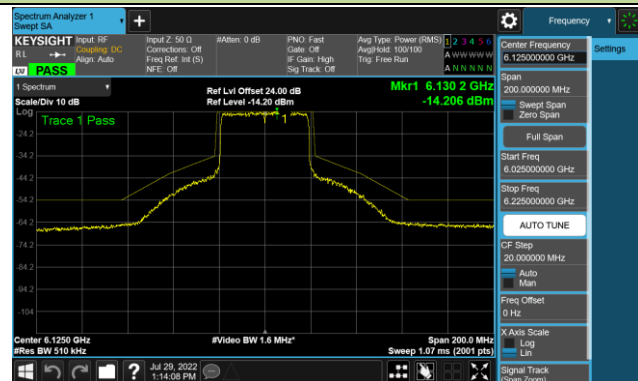

Channel 213 (7015MHz)

Channel 229 (7095MHz)

802.11ax-HE40 - Ant 2 (Nss = 1)

Channel 35 (6125MHz)

Channel 67 (6245MHz)

Channel 91 (6405MHz)

Channel 99 (6445MHz)

Channel 107 (6485MHz)

Channel 115 (6525MHz)

802.11ax-HE40 - Ant 2 (Nss = 1)

Channel 123 (6565MHz)

Channel 147 (6685MHz)

Channel 179 (6845MHz)

Channel 187 (6885MHz)

Channel 195 (6925MHz)

Channel 211 (7005MHz)