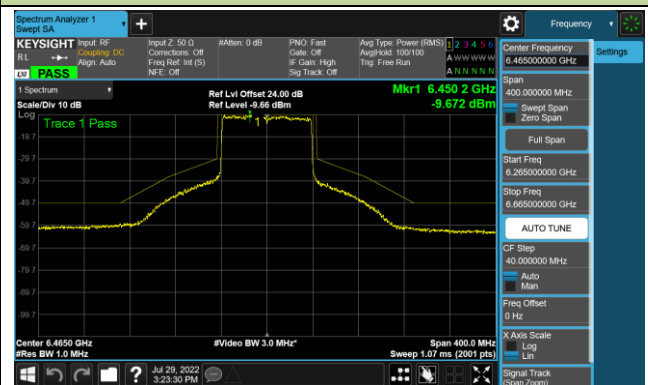

802.11ax-HE80 - Ant 1 (Nss = 1)

Channel 39 (6145MHz)

Channel 55 (6225MHz)

Channel 87 (6385MHz)

Channel 103 (6465MHz)

Channel 119 (6545MHz)

Channel 135 (6625MHz)

Channel 151 (6705MHz)

Channel 183 (6865MHz)

802.11ax-HE80 - Ant 1 (Nss = 1)

Channel 199 (6945MHz)

Channel 215 (7025MHz)

802.11ax-HE160 - Ant 1 (Nss = 1)

Channel 47 (6185MHz)

Channel 79 (6345MHz)

Channel 111 (6505MHz)