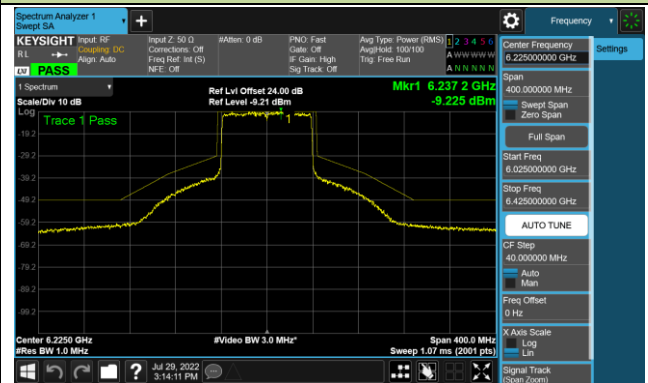

802.11ax-HE80 - Ant 1 (Nss = 1)

Channel 39 (6145MHz)

Channel 55 (6225MHz)

Channel 87 (6385MHz)

Channel 103 (6465MHz)

Channel 119 (6545MHz)

Channel 135 (6625MHz)

Channel 151 (6705MHz)

Channel 183 (6865MHz)

802.11ax-HE80 - Ant 1 (Nss = 1)

Channel 199 (6945MHz)

Channel 215 (7025MHz)

802.11ax-HE160 - Ant 1 (Nss = 1)

Channel 47 (6185MHz)

Channel 79 (6345MHz)

Channel 111 (6505MHz)