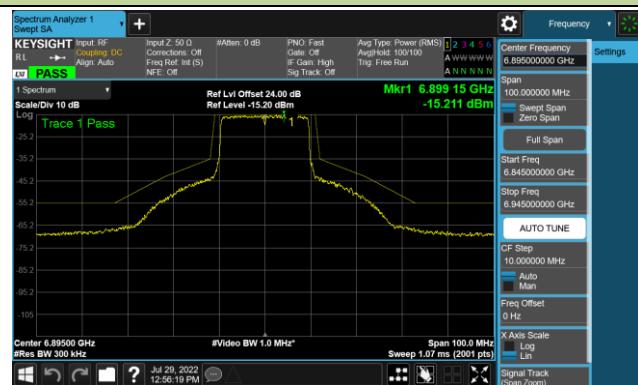

Channel 105 (6475MHz)

Channel 113 (6515MHz)

Channel 117 (6535MHz)

Channel 153 (6715MHz)

802.11ax-HE20 - Ant 2 (Nss = 1)

Channel 181 (6855MHz)

Channel 185 (6875MHz)

Channel 189 (6895MHz)

Channel 213 (7015MHz)

Channel 229 (7095MHz)

802.11ax-HE40 - Ant 2 (Nss = 1)

Channel 35 (6125MHz)

Channel 67 (6245MHz)

Channel 91 (6405MHz)

Channel 99 (6445MHz)

Channel 107 (6485MHz)