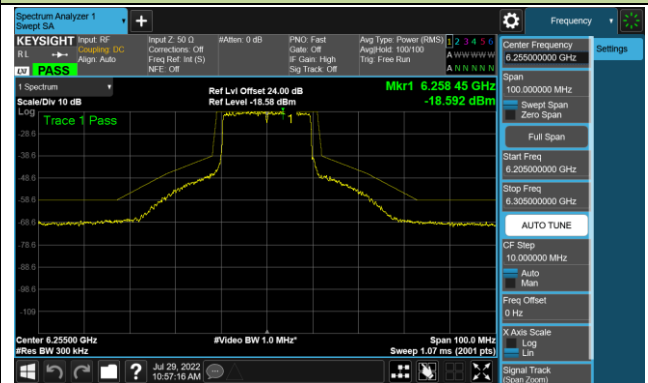

Channel 111 (6505MHz)

Channel 143 (6665MHz)

Channel 175 (6825MHz)

Channel 207 (6985MHz)

802.11ax-HE20 - Ant 3 (Nss = 1)

Channel 33 (6115MHz)

Channel 65 (6255MHz)

Channel 93 (6415MHz)

Channel 97 (6435MHz)

Channel 105 (6475MHz)

Channel 113 (6515MHz)

Channel 117 (6535MHz)

Channel 153 (6715MHz)

802.11ax-HE20 - Ant 3 (Nss = 1)

Channel 181 (6855MHz)

Channel 185 (6875MHz)