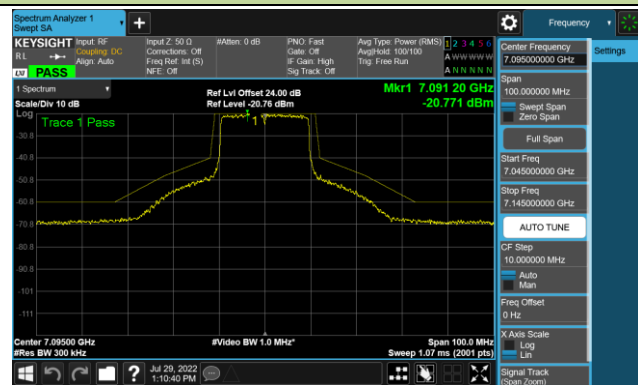

Channel 97 (6435MHz)

Channel 105 (6475MHz)

Channel 113 (6515MHz)

Channel 117 (6535MHz)

Channel 153 (6715MHz)

802.11ax-HE20 - Ant 3 (Nss = 1)

Channel 181 (6855MHz)

Channel 185 (6875MHz)

Channel 189 (6895MHz)

Channel 213 (7015MHz)

Channel 229 (7095MHz)

802.11ax-HE40 - Ant 3 (Nss = 1)

Channel 35 (6125MHz)

Channel 67 (6245MHz)

Channel 91 (6405MHz)

Channel 99 (6445MHz)