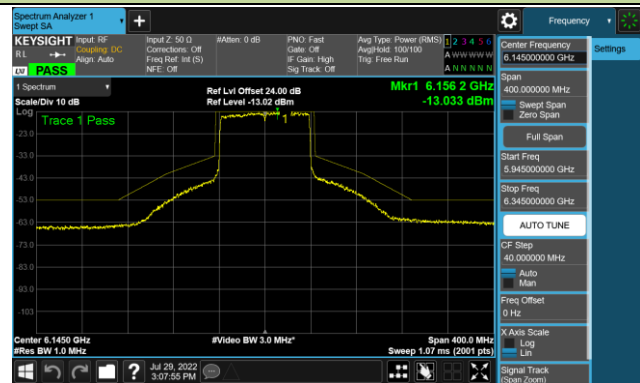

Channel 115 (6525MHz)

802.11ax-HE40 - Ant 2 (Nss = 1)

Channel 123 (6565MHz)

Channel 147 (6685MHz)

Channel 179 (6845MHz)

Channel 187 (6885MHz)

Channel 195 (6925MHz)

Channel 211 (7005MHz)

Channel 227 (7085MHz)

802.11ax-HE80 - Ant 2 (Nss = 1)

Channel 39 (6145MHz)

Channel 55 (6225MHz)

Channel 87 (6385MHz)

Channel 103 (6465MHz)

Channel 119 (6545MHz)

Channel 135 (6625MHz)