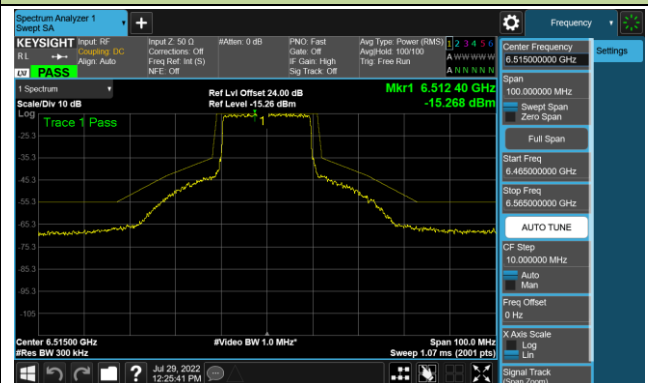

Channel 143 (6665MHz)

Channel 175 (6825MHz)

Channel 207 (6985MHz)

802.11ax-HE20 - Ant 2 (Nss = 1)

Channel 33 (6115MHz)

Channel 65 (6255MHz)

Channel 93 (6415MHz)

Channel 97 (6435MHz)

Channel 105 (6475MHz)

Channel 113 (6515MHz)

Channel 117 (6535MHz)

Channel 153 (6715MHz)

802.11ax-HE20 - Ant 2 (Nss = 1)

Channel 181 (6855MHz)

Channel 185 (6875MHz)

Channel 189 (6895MHz)