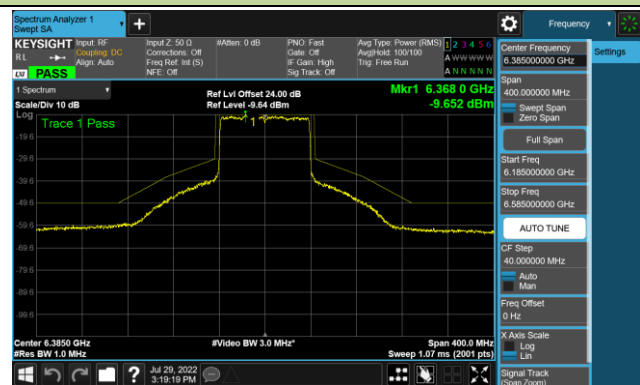

Channel 227 (7085MHz)

802.11ax-HE80 - Ant 2 (Nss = 1)

Channel 39 (6145MHz)

Channel 55 (6225MHz)

Channel 87 (6385MHz)

Channel 103 (6465MHz)

Channel 119 (6545MHz)

Channel 135 (6625MHz)

Channel 151 (6705MHz)

Channel 183 (6865MHz)

802.11ax-HE80 - Ant 2 (Nss = 1)

Channel 199 (6945MHz)

Channel 215 (7025MHz)

802.11ax-HE160 - Ant 2 (Nss = 1)

Channel 47 (6185MHz)

Channel 79 (6345MHz)