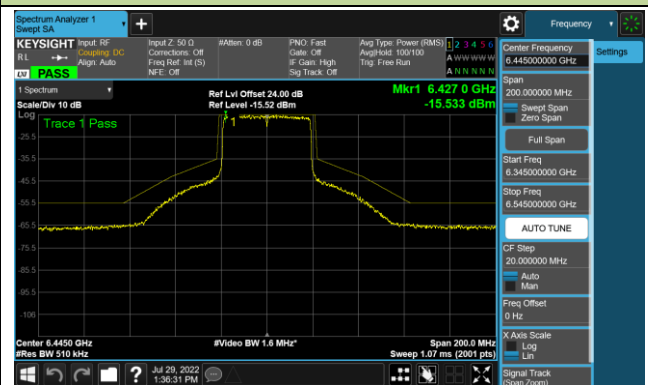

Channel 97 (6435MHz)

Channel 105 (6475MHz)

Channel 113 (6515MHz)

Channel 117 (6535MHz)

Channel 153 (6715MHz)

802.11ax-HE20 - Ant 3 (Nss = 1)

Channel 181 (6855MHz)

Channel 185 (6875MHz)

Channel 189 (6895MHz)

Channel 213 (7015MHz)

Channel 229 (7095MHz)

802.11ax-HE40 - Ant 3 (Nss = 1)

Channel 35 (6125MHz)

Channel 67 (6245MHz)

Channel 91 (6405MHz)

Channel 99 (6445MHz)

Channel 107 (6485MHz)

Channel 115 (6525MHz)

Channel 123 (6565MHz)

Channel 147 (6685MHz)