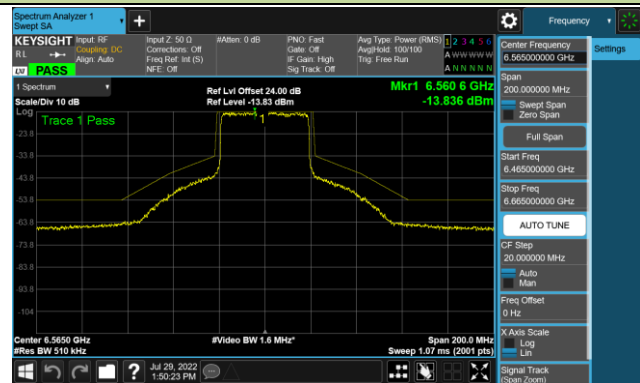

Channel 105 (6475MHz)

Channel 113 (6515MHz)

Channel 117 (6535MHz)

Channel 153 (6715MHz)

802.11ax-HE20 - Ant 2 (Nss = 1)

Channel 181 (6855MHz)

Channel 185 (6875MHz)

Channel 189 (6895MHz)

Channel 213 (7015MHz)

Channel 229 (7095MHz)

802.11ax-HE40 - Ant 2 (Nss = 1)

Channel 35 (6125MHz)

Channel 67 (6245MHz)

Channel 91 (6405MHz)

Channel 99 (6445MHz)

Channel 107 (6485MHz)

Channel 115 (6525MHz)

802.11ax-HE40 - Ant 2 (Nss = 1)

Channel 123 (6565MHz)

Channel 147 (6685MHz)

Channel 179 (6845MHz)

Channel 187 (6885MHz)

Channel 195 (6925MHz)

Channel 211 (7005MHz)