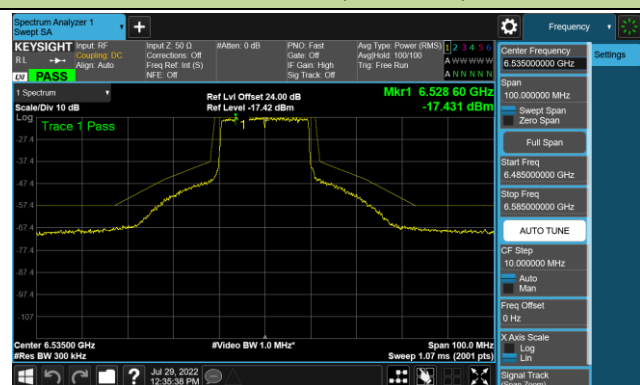

Channel 97 (6435MHz)

Channel 105 (6475MHz)

Channel 113 (6515MHz)

Channel 117 (6535MHz)

Channel 153 (6715MHz)

802.11ax-HE20 - Ant 3 (Nss = 1)

Channel 181 (6855MHz)

Channel 185 (6875MHz)

Channel 189 (6895MHz)

Channel 213 (7015MHz)

Channel 229 (7095MHz)

802.11ax-HE40 - Ant 3 (Nss = 1)

Channel 35 (6125MHz)

Channel 67 (6245MHz)

Channel 91 (6405MHz)

Channel 99 (6445MHz)