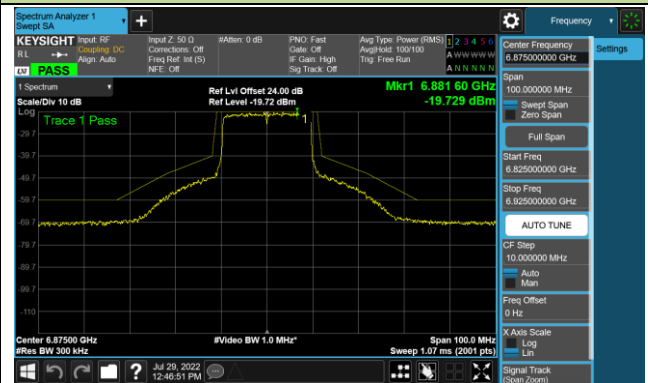

Channel 97 (6435MHz)

Channel 105 (6475MHz)

Channel 113 (6515MHz)

Channel 117 (6535MHz)

Channel 153 (6715MHz)

802.11ax-HE20 - Ant 3 (Nss = 1)

Channel 181 (6855MHz)

Channel 185 (6875MHz)

Channel 189 (6895MHz)

Channel 213 (7015MHz)

Channel 229 (7095MHz)

802.11ax-HE40 - Ant 3 (Nss = 1)

Channel 35 (6125MHz)

Channel 67 (6245MHz)

Channel 91 (6405MHz)

Channel 99 (6445MHz)