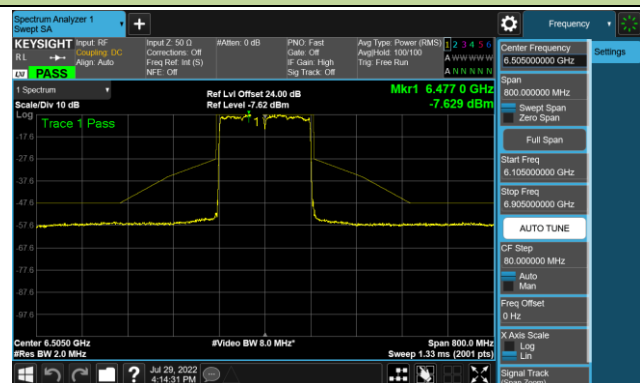

Channel 183 (6865MHz)

802.11ax-HE80 - Ant 1 (Nss = 1)

Channel 199 (6945MHz)

Channel 215 (7025MHz)

802.11ax-HE160 - Ant 1 (Nss = 1)

Channel 47 (6185MHz)

Channel 79 (6345MHz)

Channel 111 (6505MHz)

Channel 143 (6665MHz)

Channel 175 (6825MHz)

Channel 207 (6985MHz)

802.11ax-HE20 - Ant 2 (Nss = 1)

Channel 33 (6115MHz)

Channel 65 (6255MHz)

Channel 93 (6415MHz)

Channel 97 (6435MHz)