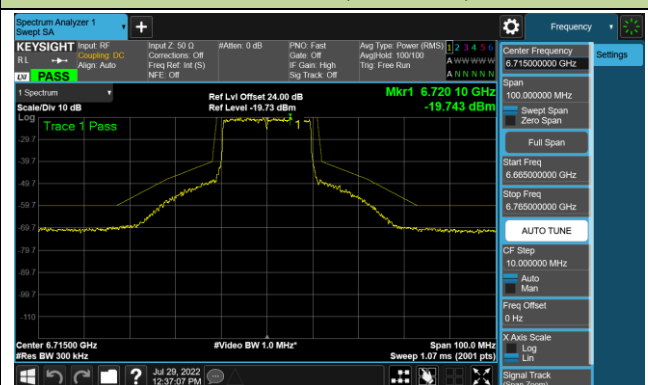

Channel 97 (6435MHz)

Channel 105 (6475MHz)

Channel 113 (6515MHz)

Channel 117 (6535MHz)

Channel 153 (6715MHz)

802.11ax-HE20 - Ant 3 (Nss = 1)

Channel 181 (6855MHz)

Channel 185 (6875MHz)

Channel 189 (6895MHz)

Channel 213 (7015MHz)

Channel 229 (7095MHz)

802.11ax-HE40 - Ant 3 (Nss = 1)

Channel 35 (6125MHz)

Channel 67 (6245MHz)

Channel 91 (6405MHz)

Channel 99 (6445MHz)