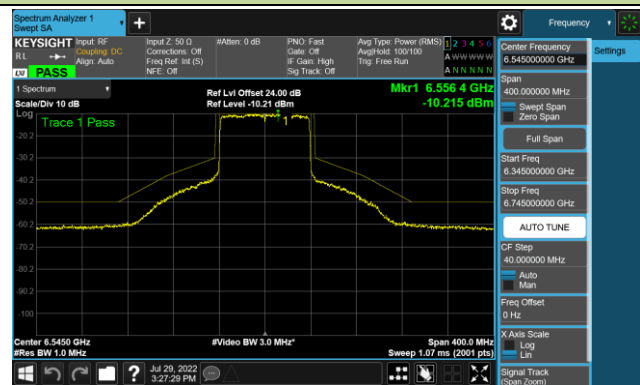

802.11ax-HE80 - Ant 1 (Nss = 1)

Channel 39 (6145MHz)

Channel 55 (6225MHz)

Channel 87 (6385MHz)

Channel 103 (6465MHz)

Channel 119 (6545MHz)

Channel 135 (6625MHz)

Channel 151 (6705MHz)

Channel 183 (6865MHz)

802.11ax-HE80 - Ant 1 (Nss = 1)

Channel 199 (6945MHz)

Channel 215 (7025MHz)

802.11ax-HE160 - Ant 1 (Nss = 1)

Channel 47 (6185MHz)

Channel 79 (6345MHz)

Channel 111 (6505MHz)