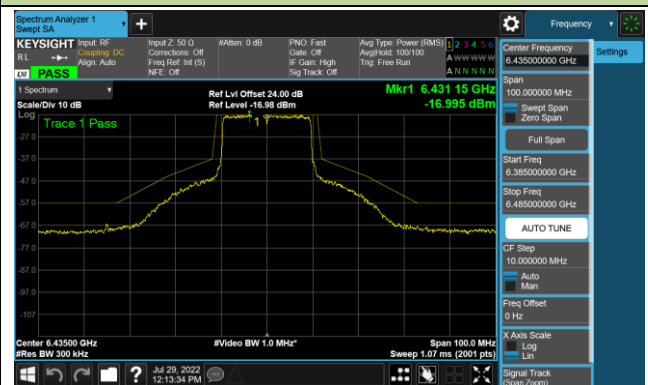

Channel 111 (6505MHz)

Channel 143 (6665MHz)

Channel 175 (6825MHz)

Channel 207 (6985MHz)

802.11ax-HE20 - Ant 3 (Nss = 1)

Channel 33 (6115MHz)

Channel 65 (6255MHz)

Channel 93 (6415MHz)

Channel 97 (6435MHz)

Channel 105 (6475MHz)

Channel 113 (6515MHz)

Channel 117 (6535MHz)

Channel 153 (6715MHz)

802.11ax-HE20 - Ant 3 (Nss = 1)

Channel 181 (6855MHz)

Channel 185 (6875MHz)