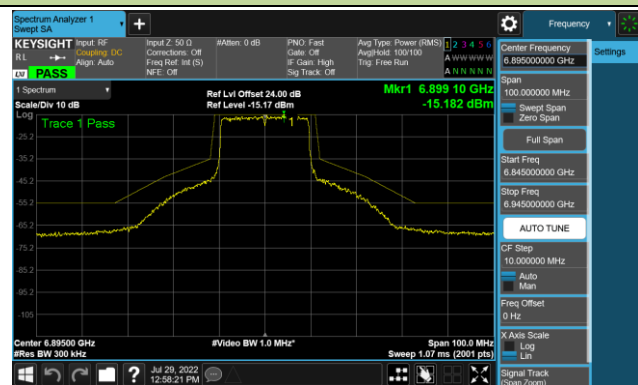

Channel 97 (6435MHz)

Channel 105 (6475MHz)

Channel 113 (6515MHz)

Channel 117 (6535MHz)

Channel 153 (6715MHz)

802.11ax-HE20 - Ant 3 (Nss = 1)

Channel 181 (6855MHz)

Channel 185 (6875MHz)

Channel 189 (6895MHz)

Channel 213 (7015MHz)

Channel 229 (7095MHz)

802.11ax-HE40 - Ant 3 (Nss = 1)

Channel 35 (6125MHz)

Channel 67 (6245MHz)

Channel 91 (6405MHz)

Channel 99 (6445MHz)