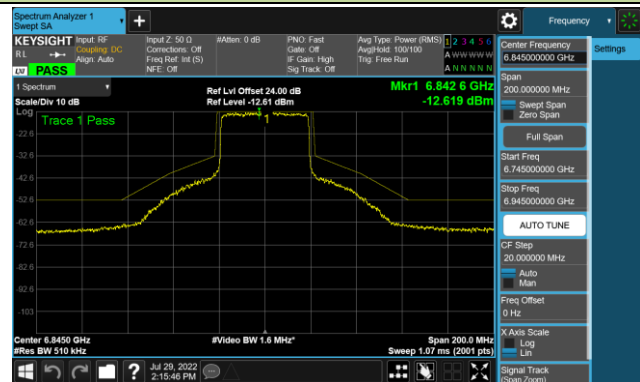

Channel 115 (6525MHz)

802.11ax-HE40 - Ant 2 (Nss = 1)

Channel 123 (6565MHz)

Channel 147 (6685MHz)

Channel 179 (6845MHz)

Channel 187 (6885MHz)

Channel 195 (6925MHz)

Channel 211 (7005MHz)

Channel 227 (7085MHz)

802.11ax-HE80 - Ant 2 (Nss = 1)

Channel 39 (6145MHz)

Channel 55 (6225MHz)

Channel 87 (6385MHz)

Channel 103 (6465MHz)

Channel 119 (6545MHz)

Channel 135 (6625MHz)