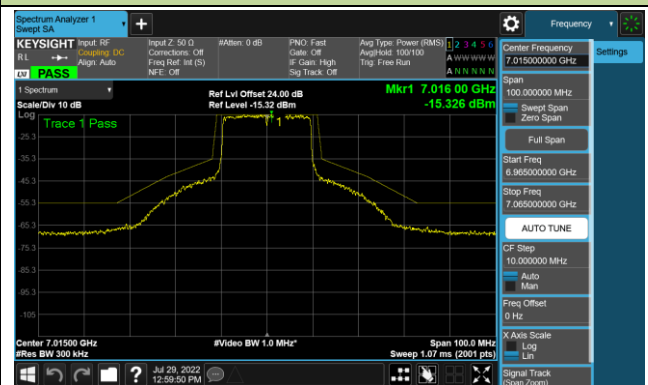

Channel 97 (6435MHz)

Channel 105 (6475MHz)

Channel 113 (6515MHz)

Channel 117 (6535MHz)

Channel 153 (6715MHz)

802.11ax-HE20 - Ant 3 (Nss = 1)

Channel 181 (6855MHz)

Channel 185 (6875MHz)

Channel 189 (6895MHz)

Channel 213 (7015MHz)

Channel 229 (7095MHz)

802.11ax-HE40 - Ant 3 (Nss = 1)

Channel 35 (6125MHz)

Channel 67 (6245MHz)

Channel 91 (6405MHz)

Channel 99 (6445MHz)