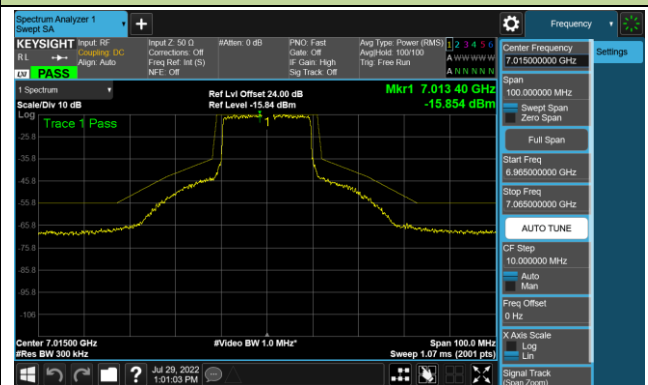

Channel 105 (6475MHz)

Channel 113 (6515MHz)

Channel 117 (6535MHz)

Channel 153 (6715MHz)

802.11ax-HE20 - Ant 2 (Nss = 1)

Channel 181 (6855MHz)

Channel 185 (6875MHz)

Channel 189 (6895MHz)

Channel 213 (7015MHz)

Channel 229 (7095MHz)

802.11ax-HE40 - Ant 2 (Nss = 1)

Channel 35 (6125MHz)

Channel 67 (6245MHz)

Channel 91 (6405MHz)

Channel 99 (6445MHz)

Channel 107 (6485MHz)