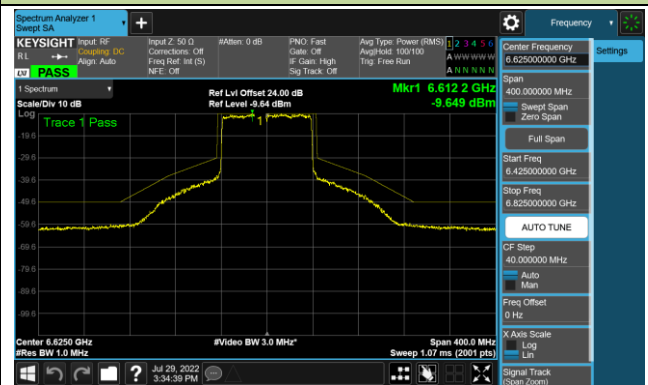

802.11ax-HE80 - Ant 1 (Nss = 1)

Channel 39 (6145MHz)

Channel 55 (6225MHz)

Channel 87 (6385MHz)

Channel 103 (6465MHz)

Channel 119 (6545MHz)

Channel 135 (6625MHz)

Channel 151 (6705MHz)

Channel 183 (6865MHz)

802.11ax-HE80 - Ant 1 (Nss = 1)

Channel 199 (6945MHz)

Channel 215 (7025MHz)

802.11ax-HE160 - Ant 1 (Nss = 1)

Channel 47 (6185MHz)

Channel 79 (6345MHz)

Channel 111 (6505MHz)