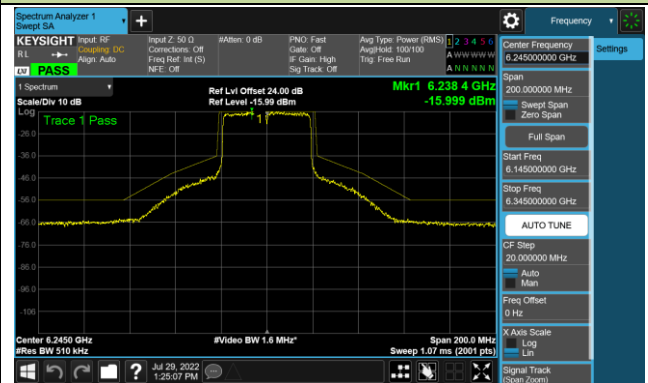

Channel 97 (6435MHz)

Channel 105 (6475MHz)

Channel 113 (6515MHz)

Channel 117 (6535MHz)

Channel 153 (6715MHz)

802.11ax-HE20 - Ant 3 (Nss = 1)

Channel 181 (6855MHz)

Channel 185 (6875MHz)

Channel 189 (6895MHz)

Channel 213 (7015MHz)

Channel 229 (7095MHz)

802.11ax-HE40 - Ant 3 (Nss = 1)

Channel 35 (6125MHz)

Channel 67 (6245MHz)

Channel 91 (6405MHz)

Channel 99 (6445MHz)

Channel 107 (6485MHz)

Channel 115 (6525MHz)

Channel 123 (6565MHz)

Channel 147 (6685MHz)