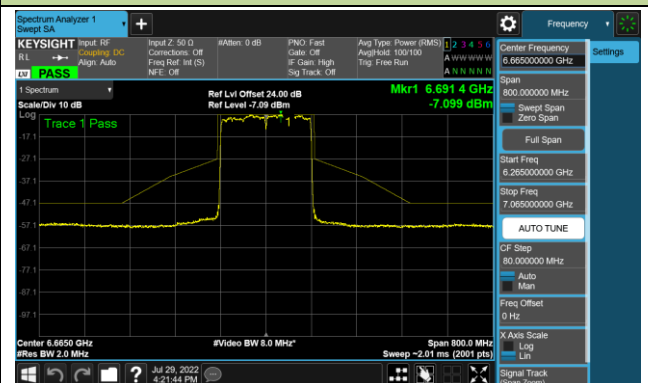

Channel 183 (6865MHz)

802.11ax-HE80 - Ant 1 (Nss = 1)

Channel 199 (6945MHz)

Channel 215 (7025MHz)

802.11ax-HE160 - Ant 1 (Nss = 1)

Channel 47 (6185MHz)

Channel 79 (6345MHz)

Channel 111 (6505MHz)

Channel 143 (6665MHz)

Channel 175 (6825MHz)

Channel 207 (6985MHz)

802.11ax-HE20 - Ant 2 (Nss = 1)

Channel 33 (6115MHz)

Channel 65 (6255MHz)

Channel 93 (6415MHz)

Channel 97 (6435MHz)