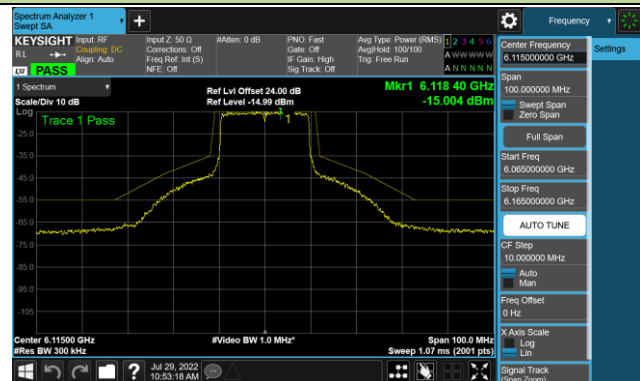

Channel 143 (6665MHz)

Channel 175 (6825MHz)

Channel 207 (6985MHz)

802.11ax-HE20 - Ant 2 (Nss = 1)

Channel 33 (6115MHz)

Channel 65 (6255MHz)

Channel 93 (6415MHz)

Channel 97 (6435MHz)

Channel 105 (6475MHz)

Channel 113 (6515MHz)

Channel 117 (6535MHz)

Channel 153 (6715MHz)

802.11ax-HE20 - Ant 2 (Nss = 1)

Channel 181 (6855MHz)

Channel 185 (6875MHz)

Channel 189 (6895MHz)