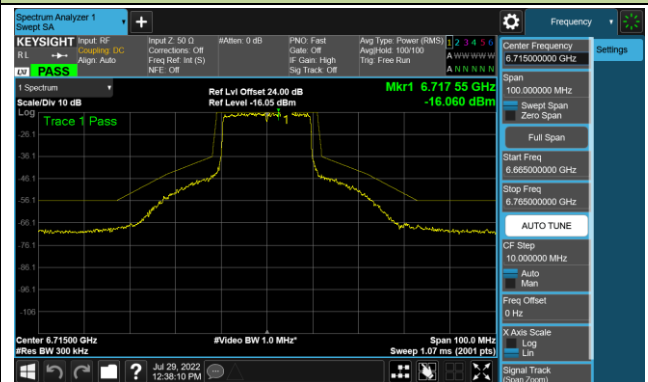

Channel 105 (6475MHz)

Channel 113 (6515MHz)

Channel 117 (6535MHz)

Channel 153 (6715MHz)

802.11ax-HE20 - Ant 2 (Nss = 1)

Channel 181 (6855MHz)

Channel 185 (6875MHz)

Channel 189 (6895MHz)

Channel 213 (7015MHz)

Channel 229 (7095MHz)

802.11ax-HE40 - Ant 2 (Nss = 1)

Channel 35 (6125MHz)

Channel 67 (6245MHz)

Channel 91 (6405MHz)

Channel 99 (6445MHz)

Channel 107 (6485MHz)