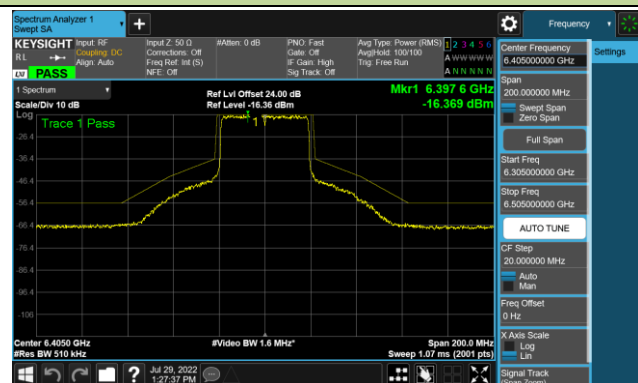

Channel 213 (7015MHz)

Channel 229 (7095MHz)

802.11ax-HE40 - Ant 2 (Nss = 1)

Channel 35 (6125MHz)

Channel 67 (6245MHz)

Channel 91 (6405MHz)

Channel 99 (6445MHz)

Channel 107 (6485MHz)

Channel 115 (6525MHz)

802.11ax-HE40 - Ant 2 (Nss = 1)

Channel 123 (6565MHz)

Channel 147 (6685MHz)

Channel 179 (6845MHz)

Channel 187 (6885MHz)

Channel 195 (6925MHz)

Channel 211 (7005MHz)