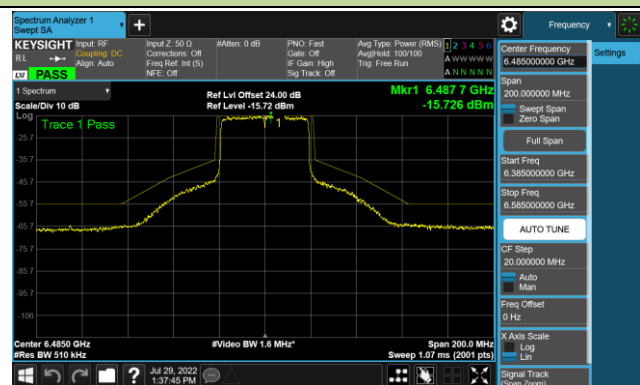

Channel 97 (6435MHz)

Channel 105 (6475MHz)

Channel 113 (6515MHz)

Channel 117 (6535MHz)

Channel 153 (6715MHz)

802.11ax-HE20 - Ant 3 (Nss = 1)

Channel 181 (6855MHz)

Channel 185 (6875MHz)

Channel 189 (6895MHz)

Channel 213 (7015MHz)

Channel 229 (7095MHz)

802.11ax-HE40 - Ant 3 (Nss = 1)

Channel 35 (6125MHz)

Channel 67 (6245MHz)

Channel 91 (6405MHz)

Channel 99 (6445MHz)

Channel 107 (6485MHz)

Channel 115 (6525MHz)

Channel 123 (6565MHz)

Channel 147 (6685MHz)