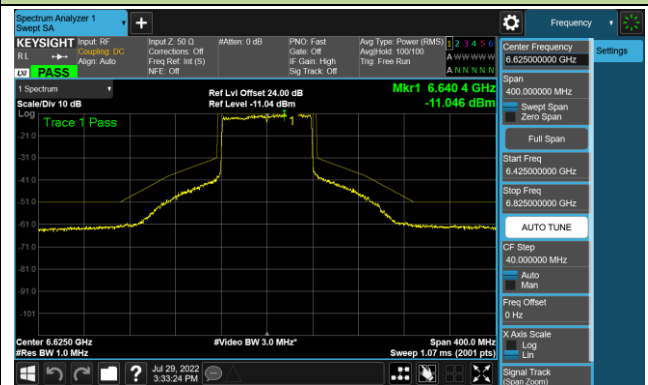

Channel 227 (7085MHz)

802.11ax-HE80 - Ant 2 (Nss = 1)

Channel 39 (6145MHz)

Channel 55 (6225MHz)

Channel 87 (6385MHz)

Channel 103 (6465MHz)

Channel 119 (6545MHz)

Channel 135 (6625MHz)