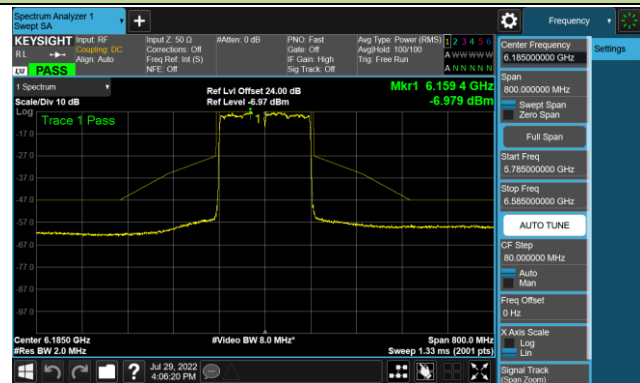

Channel 227 (7085MHz)

802.11ax-HE80 - Ant 2 (Nss = 1)

Channel 39 (6145MHz)

Channel 55 (6225MHz)

Channel 87 (6385MHz)

Channel 103 (6465MHz)

Channel 119 (6545MHz)

Channel 135 (6625MHz)

Channel 151 (6705MHz)

Channel 183 (6865MHz)

802.11ax-HE80 - Ant 2 (Nss = 1)

Channel 199 (6945MHz)

Channel 215 (7025MHz)

802.11ax-HE160 - Ant 2 (Nss = 1)

Channel 47 (6185MHz)

Channel 79 (6345MHz)

Channel 111 (6505MHz)

Channel 143 (6665MHz)

Channel 175 (6825MHz)

Channel 207 (6985MHz)

802.11ax-HE20 - Ant 3 (Nss = 1)

Channel 33 (6115MHz)

Channel 65 (6255MHz)

Channel 93 (6415MHz)