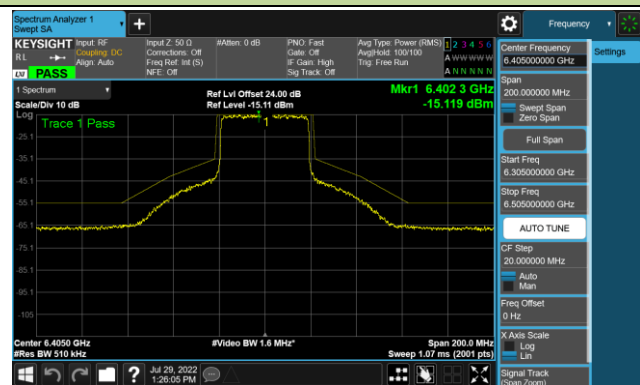

Channel 97 (6435MHz)

Channel 105 (6475MHz)

Channel 113 (6515MHz)

Channel 117 (6535MHz)

Channel 153 (6715MHz)

802.11ax-HE20 - Ant 3 (Nss = 1)

Channel 181 (6855MHz)

Channel 185 (6875MHz)

Channel 189 (6895MHz)

Channel 213 (7015MHz)

Channel 229 (7095MHz)

802.11ax-HE40 - Ant 3 (Nss = 1)

Channel 35 (6125MHz)

Channel 67 (6245MHz)

Channel 91 (6405MHz)

Channel 99 (6445MHz)

Channel 107 (6485MHz)

Channel 115 (6525MHz)

Channel 123 (6565MHz)

Channel 147 (6685MHz)