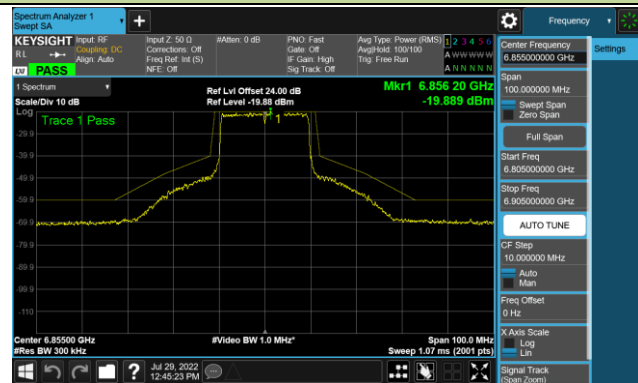

Channel 97 (6435MHz)

Channel 105 (6475MHz)

Channel 113 (6515MHz)

Channel 117 (6535MHz)

Channel 153 (6715MHz)

802.11ax-HE20 - Ant 3 (Nss = 1)

Channel 181 (6855MHz)

Channel 185 (6875MHz)

Channel 189 (6895MHz)

Channel 213 (7015MHz)

Channel 229 (7095MHz)

802.11ax-HE40 - Ant 3 (Nss = 1)

Channel 35 (6125MHz)

Channel 67 (6245MHz)

Channel 91 (6405MHz)

Channel 99 (6445MHz)