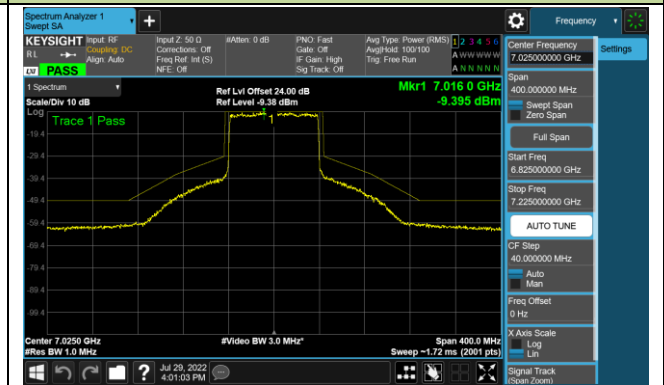

802.11ax-HE80 - Ant 1 (Nss = 1)

Channel 39 (6145MHz)

Channel 55 (6225MHz)

Channel 87 (6385MHz)

Channel 103 (6465MHz)

Channel 119 (6545MHz)

Channel 135 (6625MHz)

Channel 151 (6705MHz)

Channel 183 (6865MHz)

802.11ax-HE80 - Ant 1 (Nss = 1)

Channel 199 (6945MHz)

Channel 215 (7025MHz)

802.11ax-HE160 - Ant 1 (Nss = 1)

Channel 47 (6185MHz)

Channel 79 (6345MHz)

Channel 111 (6505MHz)