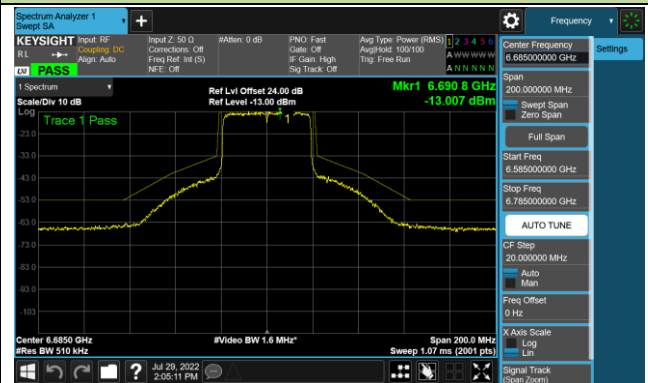

Channel 115 (6525MHz)

802.11ax-HE40 - Ant 2 (Nss = 1)

Channel 123 (6565MHz)

Channel 147 (6685MHz)

Channel 179 (6845MHz)

Channel 187 (6885MHz)

Channel 195 (6925MHz)

Channel 211 (7005MHz)

Channel 227 (7085MHz)

802.11ax-HE80 - Ant 2 (Nss = 1)

Channel 39 (6145MHz)

Channel 55 (6225MHz)

Channel 87 (6385MHz)

Channel 103 (6465MHz)

Channel 119 (6545MHz)

Channel 135 (6625MHz)