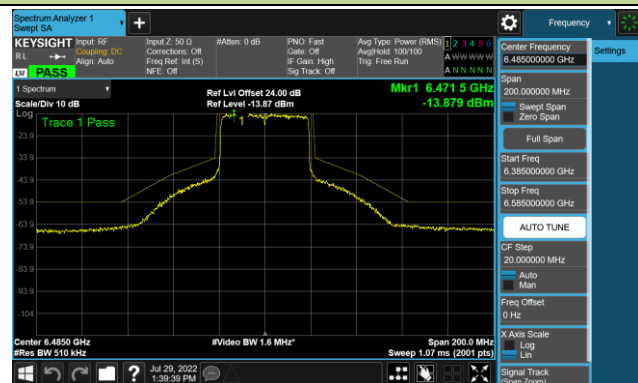

Channel 213 (7015MHz)

Channel 229 (7095MHz)

802.11ax-HE40 - Ant 2 (Nss = 1)

Channel 35 (6125MHz)

Channel 67 (6245MHz)

Channel 91 (6405MHz)

Channel 99 (6445MHz)

Channel 107 (6485MHz)

Channel 115 (6525MHz)

802.11ax-HE40 - Ant 2 (Nss = 1)

Channel 123 (6565MHz)

Channel 147 (6685MHz)

Channel 179 (6845MHz)

Channel 187 (6885MHz)

Channel 195 (6925MHz)

Channel 211 (7005MHz)