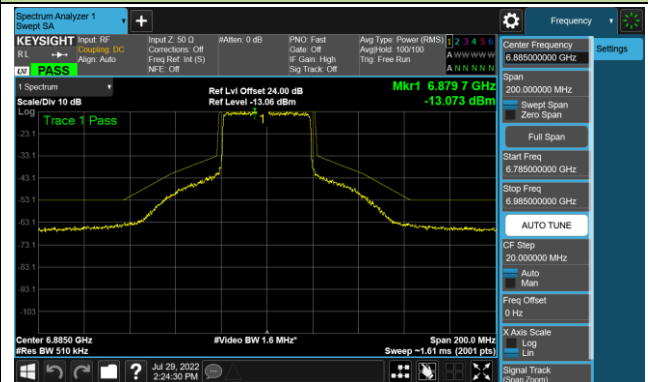

Channel 115 (6525MHz)

802.11ax-HE40 - Ant 2 (Nss = 1)

Channel 123 (6565MHz)

Channel 147 (6685MHz)

Channel 179 (6845MHz)

Channel 187 (6885MHz)

Channel 195 (6925MHz)

Channel 211 (7005MHz)

Channel 227 (7085MHz)

802.11ax-HE80 - Ant 2 (Nss = 1)

Channel 39 (6145MHz)

Channel 55 (6225MHz)

Channel 87 (6385MHz)

Channel 103 (6465MHz)

Channel 119 (6545MHz)

Channel 135 (6625MHz)