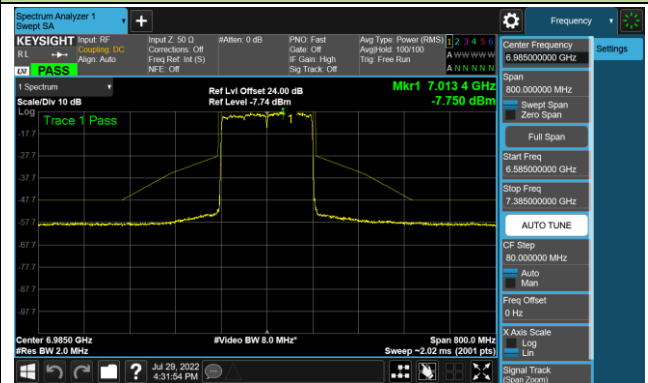

Channel 111 (6505MHz)

Channel 143 (6665MHz)

Channel 175 (6825MHz)

Channel 207 (6985MHz)

802.11ax-HE20 - Ant 3 (Nss = 1)

Channel 33 (6115MHz)

Channel 65 (6255MHz)

Channel 93 (6415MHz)

Channel 97 (6435MHz)

Channel 105 (6475MHz)

Channel 113 (6515MHz)

Channel 117 (6535MHz)

Channel 153 (6715MHz)

802.11ax-HE20 - Ant 3 (Nss = 1)

Channel 181 (6855MHz)

Channel 185 (6875MHz)