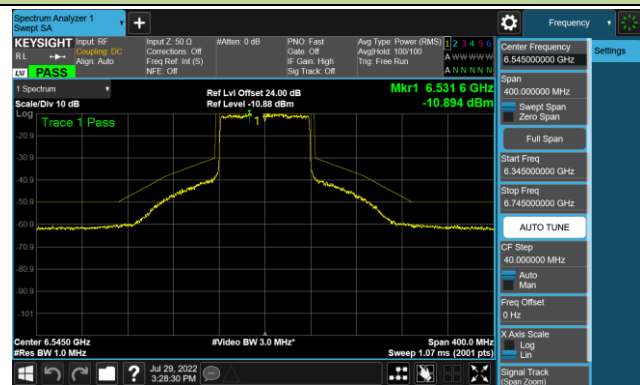

Channel 227 (7085MHz)

802.11ax-HE80 - Ant 2 (Nss = 1)

Channel 39 (6145MHz)

Channel 55 (6225MHz)

Channel 87 (6385MHz)

Channel 103 (6465MHz)

Channel 119 (6545MHz)

Channel 135 (6625MHz)

Channel 151 (6705MHz)

Channel 183 (6865MHz)

802.11ax-HE80 - Ant 2 (Nss = 1)

Channel 199 (6945MHz)

Channel 215 (7025MHz)

802.11ax-HE160 - Ant 2 (Nss = 1)

Channel 47 (6185MHz)

Channel 79 (6345MHz)