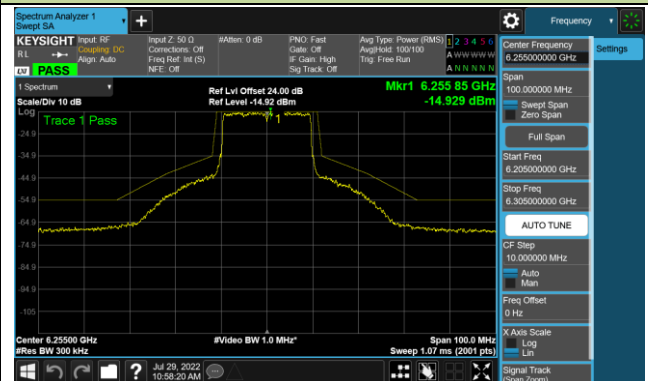

Channel 143 (6665MHz)

Channel 175 (6825MHz)

Channel 207 (6985MHz)

802.11ax-HE20 - Ant 2 (Nss = 1)

Channel 33 (6115MHz)

Channel 65 (6255MHz)

Channel 93 (6415MHz)

Channel 97 (6435MHz)

Channel 105 (6475MHz)

Channel 113 (6515MHz)

Channel 117 (6535MHz)

Channel 153 (6715MHz)

802.11ax-HE20 - Ant 2 (Nss = 1)

Channel 181 (6855MHz)

Channel 185 (6875MHz)

Channel 189 (6895MHz)