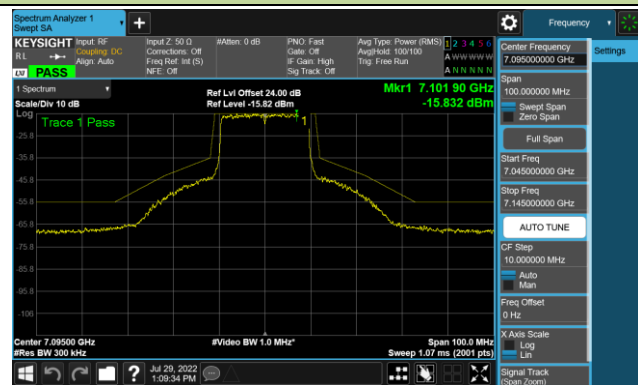

Channel 105 (6475MHz)

Channel 113 (6515MHz)

Channel 117 (6535MHz)

Channel 153 (6715MHz)

802.11ax-HE20 - Ant 2 (Nss = 1)

Channel 181 (6855MHz)

Channel 185 (6875MHz)

Channel 189 (6895MHz)

Channel 213 (7015MHz)

Channel 229 (7095MHz)

802.11ax-HE40 - Ant 2 (Nss = 1)

Channel 35 (6125MHz)

Channel 67 (6245MHz)

Channel 91 (6405MHz)

Channel 99 (6445MHz)

Channel 107 (6485MHz)