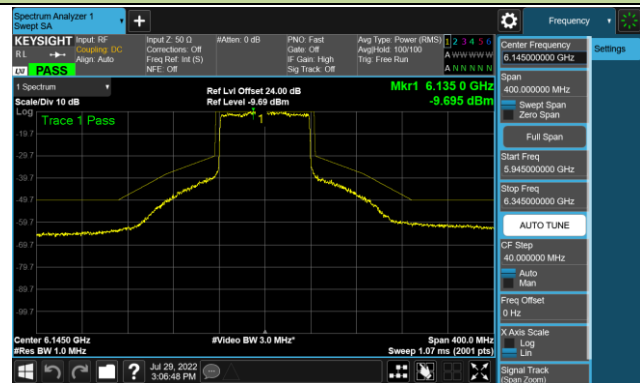

802.11ax-HE80 - Ant 1 (Nss = 1)

Channel 39 (6145MHz)

Channel 55 (6225MHz)

Channel 87 (6385MHz)

Channel 103 (6465MHz)

Channel 119 (6545MHz)

Channel 135 (6625MHz)

Channel 151 (6705MHz)

Channel 183 (6865MHz)

802.11ax-HE80 - Ant 1 (Nss = 1)

Channel 199 (6945MHz)

Channel 215 (7025MHz)

802.11ax-HE160 - Ant 1 (Nss = 1)

Channel 47 (6185MHz)

Channel 79 (6345MHz)

Channel 111 (6505MHz)