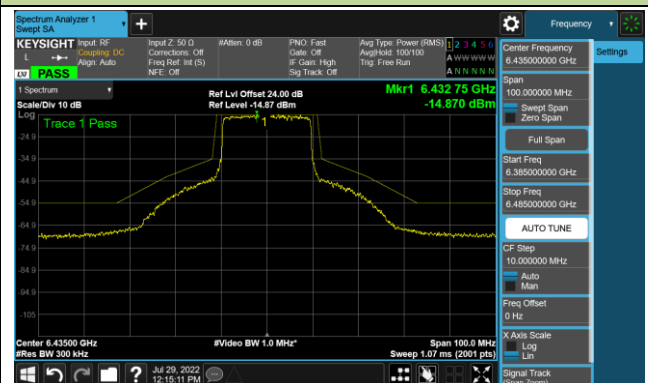

Channel 143 (6665MHz)

Channel 175 (6825MHz)

Channel 207 (6985MHz)

802.11ax-HE20 - Ant 2 (Nss = 1)

Channel 33 (6115MHz)

Channel 65 (6255MHz)

Channel 93 (6415MHz)

Channel 97 (6435MHz)

Channel 105 (6475MHz)

Channel 113 (6515MHz)

Channel 117 (6535MHz)

Channel 153 (6715MHz)

802.11ax-HE20 - Ant 2 (Nss = 1)

Channel 181 (6855MHz)

Channel 185 (6875MHz)

Channel 189 (6895MHz)