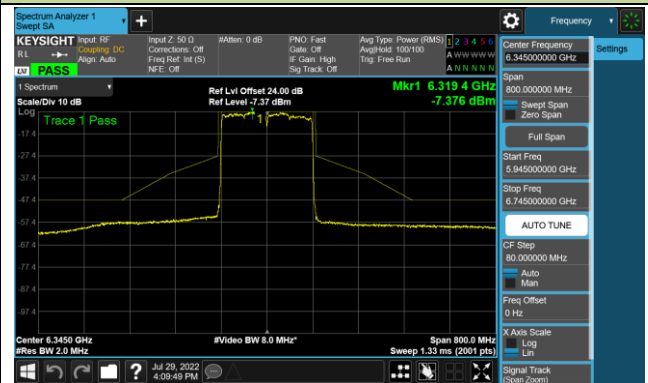

Channel 151 (6705MHz)

Channel 183 (6865MHz)

802.11ax-HE80 - Ant 2 (Nss = 1)

Channel 199 (6945MHz)

Channel 215 (7025MHz)

802.11ax-HE160 - Ant 2 (Nss = 1)

Channel 47 (6185MHz)

Channel 79 (6345MHz)

Channel 111 (6505MHz)

Channel 143 (6665MHz)

Channel 175 (6825MHz)

Channel 207 (6985MHz)

802.11ax-HE20 - Ant 3 (Nss = 1)

Channel 33 (6115MHz)

Channel 65 (6255MHz)

Channel 93 (6415MHz)