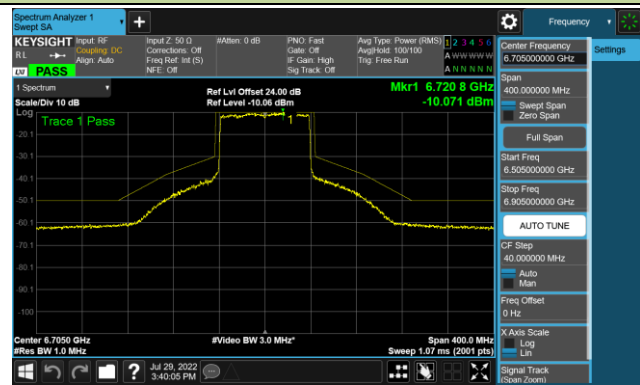

Channel 227 (7085MHz)

802.11ax-HE80 - Ant 2 (Nss = 1)

Channel 39 (6145MHz)

Channel 55 (6225MHz)

Channel 87 (6385MHz)

Channel 103 (6465MHz)

Channel 119 (6545MHz)

Channel 135 (6625MHz)

Channel 151 (6705MHz)

Channel 183 (6865MHz)

802.11ax-HE80 - Ant 2 (Nss = 1)

Channel 199 (6945MHz)

Channel 215 (7025MHz)

802.11ax-HE160 - Ant 2 (Nss = 1)

Channel 47 (6185MHz)

Channel 79 (6345MHz)