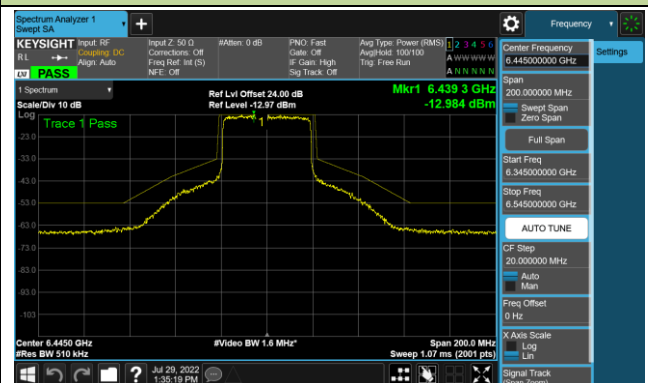

Channel 213 (7015MHz)

Channel 229 (7095MHz)

802.11ax-HE40 - Ant 2 (Nss = 1)

Channel 35 (6125MHz)

Channel 67 (6245MHz)

Channel 91 (6405MHz)

Channel 99 (6445MHz)

Channel 107 (6485MHz)

Channel 115 (6525MHz)

802.11ax-HE40 - Ant 2 (Nss = 1)

Channel 123 (6565MHz)

Channel 147 (6685MHz)

Channel 179 (6845MHz)

Channel 187 (6885MHz)

Channel 195 (6925MHz)

Channel 211 (7005MHz)