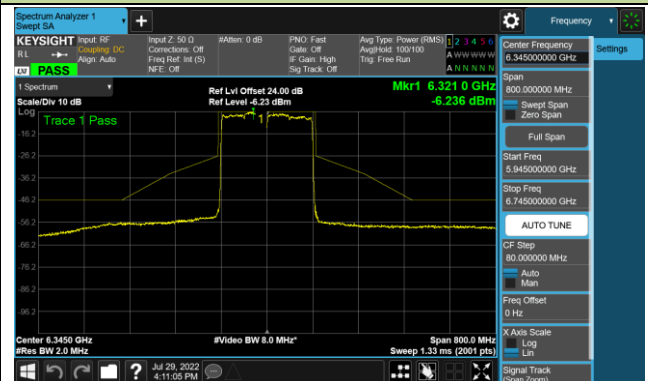

Channel 183 (6865MHz)

802.11ax-HE80 - Ant 1 (Nss = 1)

Channel 199 (6945MHz)

Channel 215 (7025MHz)

802.11ax-HE160 - Ant 1 (Nss = 1)

Channel 47 (6185MHz)

Channel 79 (6345MHz)

Channel 111 (6505MHz)

Channel 143 (6665MHz)

Channel 175 (6825MHz)

Channel 207 (6985MHz)

802.11ax-HE20 - Ant 2 (Nss = 1)

Channel 33 (6115MHz)

Channel 65 (6255MHz)

Channel 93 (6415MHz)

Channel 97 (6435MHz)