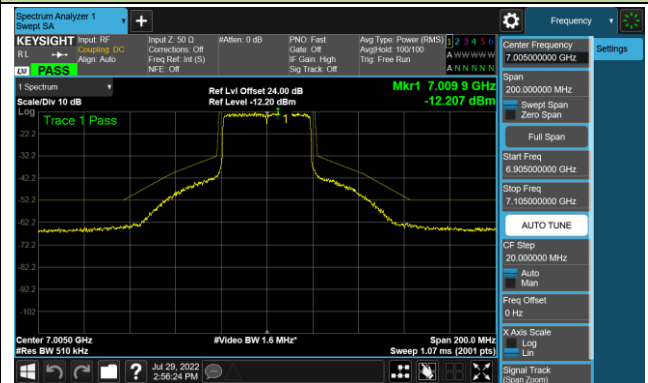

Channel 115 (6525MHz)

802.11ax-HE40 - Ant 2 (Nss = 1)

Channel 123 (6565MHz)

Channel 147 (6685MHz)

Channel 179 (6845MHz)

Channel 187 (6885MHz)

Channel 195 (6925MHz)

Channel 211 (7005MHz)

Channel 227 (7085MHz)

802.11ax-HE80 - Ant 2 (Nss = 1)

Channel 39 (6145MHz)

Channel 55 (6225MHz)

Channel 87 (6385MHz)

Channel 103 (6465MHz)

Channel 119 (6545MHz)

Channel 135 (6625MHz)