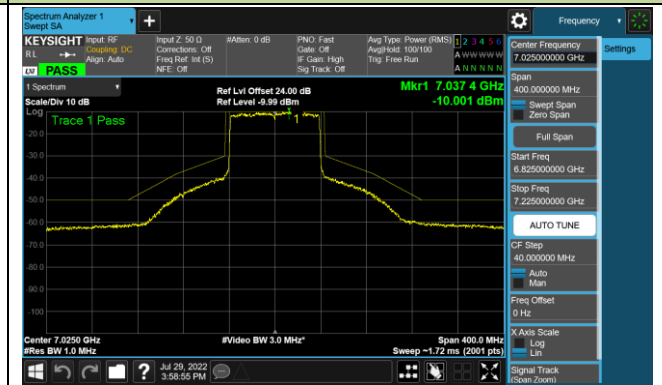

Channel 227 (7085MHz)

802.11ax-HE80 - Ant 2 (Nss = 1)

Channel 39 (6145MHz)

Channel 55 (6225MHz)

Channel 87 (6385MHz)

Channel 103 (6465MHz)

Channel 119 (6545MHz)

Channel 135 (6625MHz)

Channel 151 (6705MHz)

Channel 183 (6865MHz)

802.11ax-HE80 - Ant 2 (Nss = 1)

Channel 199 (6945MHz)

Channel 215 (7025MHz)

802.11ax-HE160 - Ant 2 (Nss = 1)

Channel 47 (6185MHz)

Channel 79 (6345MHz)

Channel 111 (6505MHz)

Channel 143 (6665MHz)

Channel 175 (6825MHz)

Channel 207 (6985MHz)

802.11ax-HE20 - Ant 3 (Nss = 1)

Channel 33 (6115MHz)

Channel 65 (6255MHz)

Channel 93 (6415MHz)