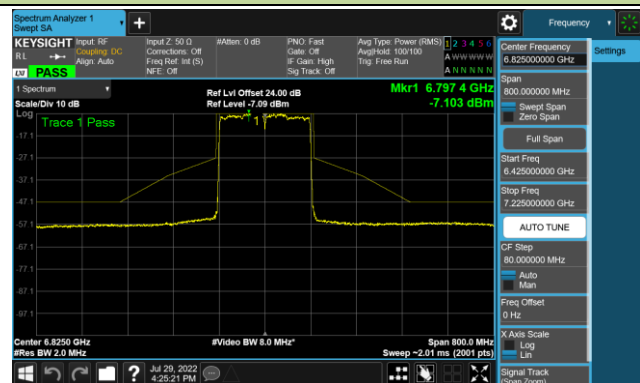

Channel 183 (6865MHz)

802.11ax-HE80 - Ant 1 (Nss = 1)

Channel 199 (6945MHz)

Channel 215 (7025MHz)

802.11ax-HE160 - Ant 1 (Nss = 1)

Channel 47 (6185MHz)

Channel 79 (6345MHz)

Channel 111 (6505MHz)

Channel 143 (6665MHz)

Channel 175 (6825MHz)

Channel 207 (6985MHz)

802.11ax-HE20 - Ant 2 (Nss = 1)

Channel 33 (6115MHz)

Channel 65 (6255MHz)

Channel 93 (6415MHz)

Channel 97 (6435MHz)