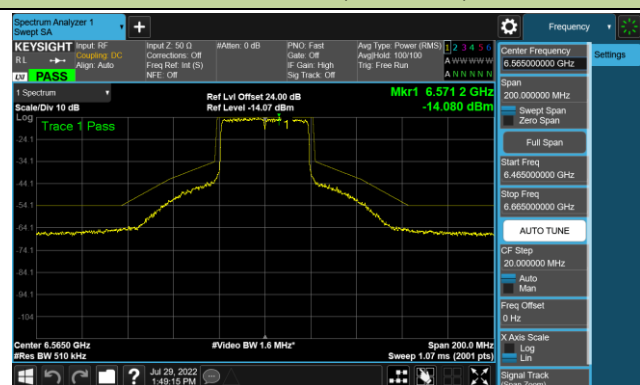

Channel 97 (6435MHz)

Channel 105 (6475MHz)

Channel 113 (6515MHz)

Channel 117 (6535MHz)

Channel 153 (6715MHz)

802.11ax-HE20 - Ant 3 (Nss = 1)

Channel 181 (6855MHz)

Channel 185 (6875MHz)

Channel 189 (6895MHz)

Channel 213 (7015MHz)

Channel 229 (7095MHz)

802.11ax-HE40 - Ant 3 (Nss = 1)

Channel 35 (6125MHz)

Channel 67 (6245MHz)

Channel 91 (6405MHz)

Channel 99 (6445MHz)

Channel 107 (6485MHz)

Channel 115 (6525MHz)

Channel 123 (6565MHz)

Channel 147 (6685MHz)