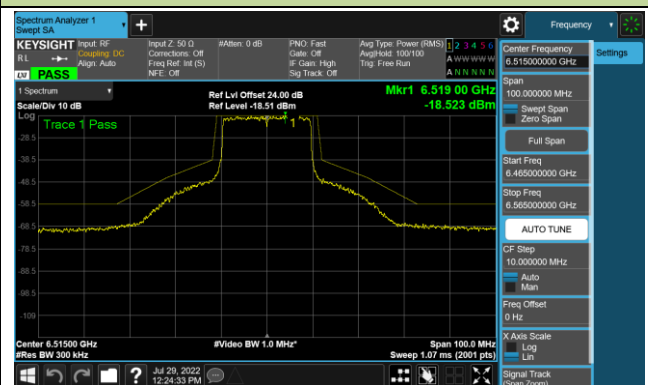

Channel 111 (6505MHz)

Channel 143 (6665MHz)

Channel 175 (6825MHz)

Channel 207 (6985MHz)

802.11ax-HE20 - Ant 3 (Nss = 1)

Channel 33 (6115MHz)

Channel 65 (6255MHz)

Channel 93 (6415MHz)

Channel 97 (6435MHz)

Channel 105 (6475MHz)

Channel 113 (6515MHz)

Channel 117 (6535MHz)

Channel 153 (6715MHz)

802.11ax-HE20 - Ant 3 (Nss = 1)

Channel 181 (6855MHz)

Channel 185 (6875MHz)