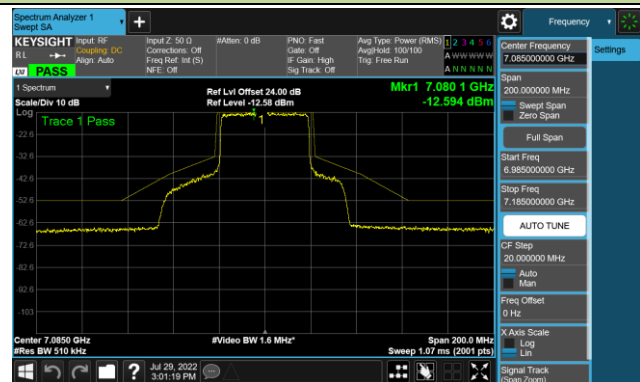

Channel 115 (6525MHz)

802.11ax-HE40 - Ant 2 (Nss = 1)

Channel 123 (6565MHz)

Channel 147 (6685MHz)

Channel 179 (6845MHz)

Channel 187 (6885MHz)

Channel 195 (6925MHz)

Channel 211 (7005MHz)

Channel 227 (7085MHz)

802.11ax-HE80 - Ant 2 (Nss = 1)

Channel 39 (6145MHz)

Channel 55 (6225MHz)

Channel 87 (6385MHz)

Channel 103 (6465MHz)

Channel 119 (6545MHz)

Channel 135 (6625MHz)