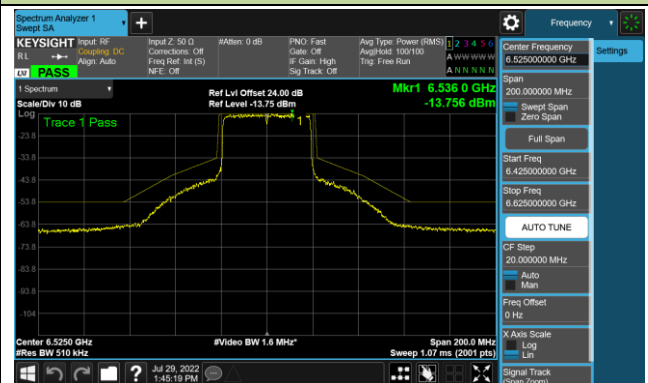

Channel 213 (7015MHz)

Channel 229 (7095MHz)

802.11ax-HE40 - Ant 2 (Nss = 1)

Channel 35 (6125MHz)

Channel 67 (6245MHz)

Channel 91 (6405MHz)

Channel 99 (6445MHz)

Channel 107 (6485MHz)

Channel 115 (6525MHz)

802.11ax-HE40 - Ant 2 (Nss = 1)

Channel 123 (6565MHz)

Channel 147 (6685MHz)

Channel 179 (6845MHz)

Channel 187 (6885MHz)

Channel 195 (6925MHz)

Channel 211 (7005MHz)