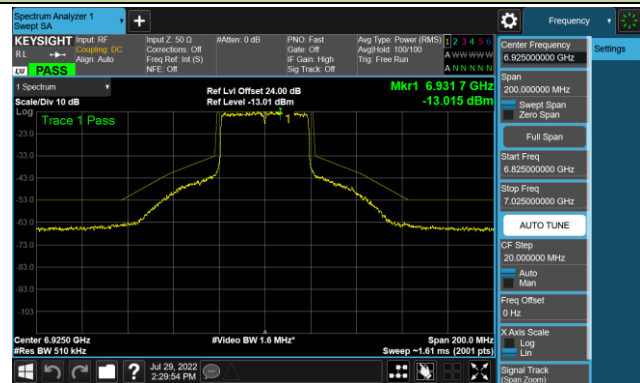

Channel 115 (6525MHz)

802.11ax-HE40 - Ant 2 (Nss = 1)

Channel 123 (6565MHz)

Channel 147 (6685MHz)

Channel 179 (6845MHz)

Channel 187 (6885MHz)

Channel 195 (6925MHz)

Channel 211 (7005MHz)

Channel 227 (7085MHz)

802.11ax-HE80 - Ant 2 (Nss = 1)

Channel 39 (6145MHz)

Channel 55 (6225MHz)

Channel 87 (6385MHz)

Channel 103 (6465MHz)

Channel 119 (6545MHz)

Channel 135 (6625MHz)