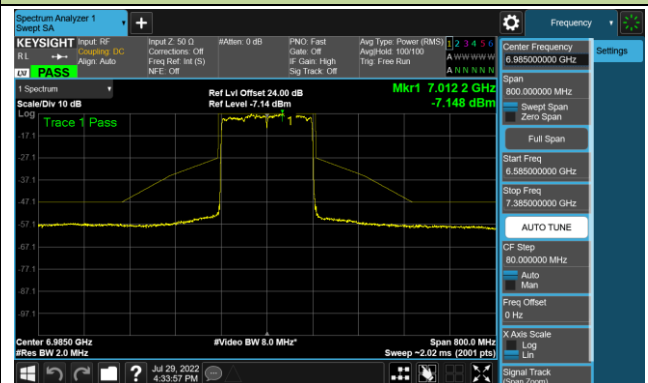

Channel 183 (6865MHz)

802.11ax-HE80 - Ant 1 (Nss = 1)

Channel 199 (6945MHz)

Channel 215 (7025MHz)

802.11ax-HE160 - Ant 1 (Nss = 1)

Channel 47 (6185MHz)

Channel 79 (6345MHz)

Channel 111 (6505MHz)

Channel 143 (6665MHz)

Channel 175 (6825MHz)

Channel 207 (6985MHz)

802.11ax-HE20 - Ant 2 (Nss = 1)

Channel 33 (6115MHz)

Channel 65 (6255MHz)

Channel 93 (6415MHz)

Channel 97 (6435MHz)