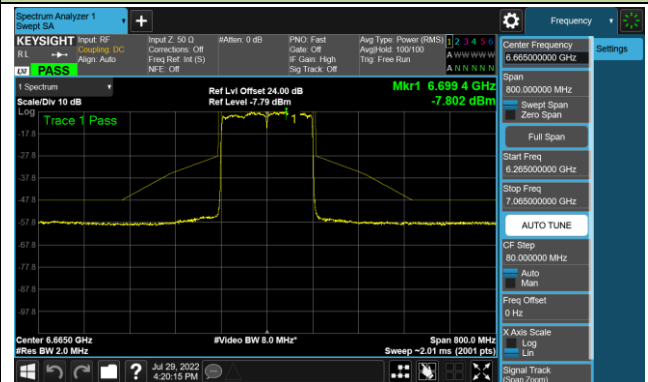

Channel 143 (6665MHz)