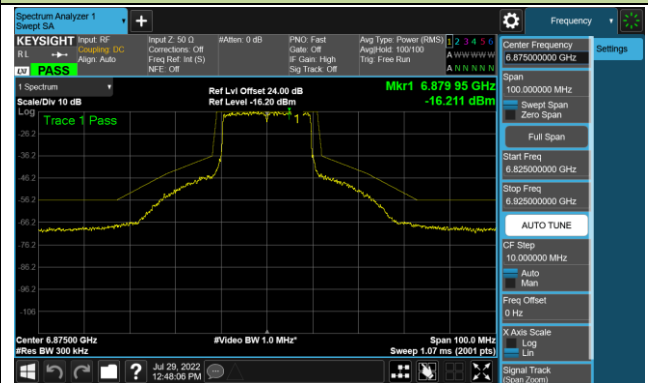

Channel 105 (6475MHz)

Channel 113 (6515MHz)

Channel 117 (6535MHz)

Channel 153 (6715MHz)

802.11ax-HE20 - Ant 2 (Nss = 1)

Channel 181 (6855MHz)

Channel 185 (6875MHz)

Channel 189 (6895MHz)

Channel 213 (7015MHz)

Channel 229 (7095MHz)

802.11ax-HE40 - Ant 2 (Nss = 1)

Channel 35 (6125MHz)

Channel 67 (6245MHz)

Channel 91 (6405MHz)

Channel 99 (6445MHz)

Channel 107 (6485MHz)