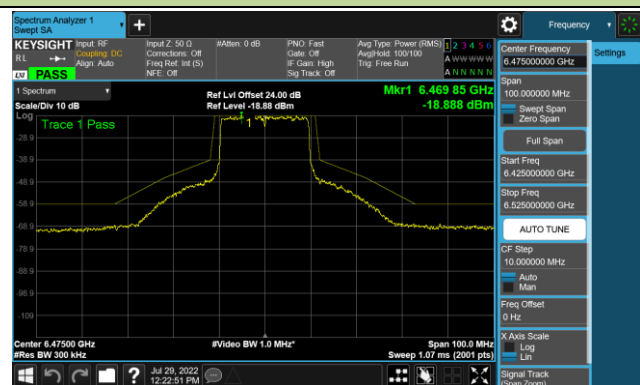

Channel 111 (6505MHz)

Channel 143 (6665MHz)

Channel 175 (6825MHz)

Channel 207 (6985MHz)

802.11ax-HE20 - Ant 3 (Nss = 1)

Channel 33 (6115MHz)

Channel 65 (6255MHz)

Channel 93 (6415MHz)

Channel 97 (6435MHz)

Channel 105 (6475MHz)

Channel 113 (6515MHz)

Channel 117 (6535MHz)

Channel 153 (6715MHz)

802.11ax-HE20 - Ant 3 (Nss = 1)

Channel 181 (6855MHz)

Channel 185 (6875MHz)