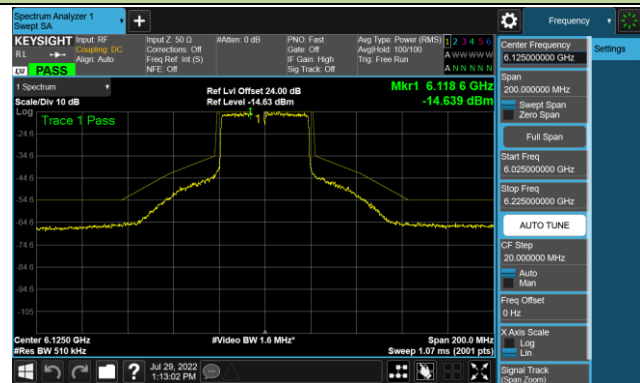

Channel 97 (6435MHz)

Channel 105 (6475MHz)

Channel 113 (6515MHz)

Channel 117 (6535MHz)

Channel 153 (6715MHz)

802.11ax-HE20 - Ant 3 (Nss = 1)

Channel 181 (6855MHz)

Channel 185 (6875MHz)

Channel 189 (6895MHz)

Channel 213 (7015MHz)

Channel 229 (7095MHz)

802.11ax-HE40 - Ant 3 (Nss = 1)

Channel 35 (6125MHz)

Channel 67 (6245MHz)

Channel 91 (6405MHz)

Channel 99 (6445MHz)

Channel 107 (6485MHz)

Channel 115 (6525MHz)

Channel 123 (6565MHz)

Channel 147 (6685MHz)