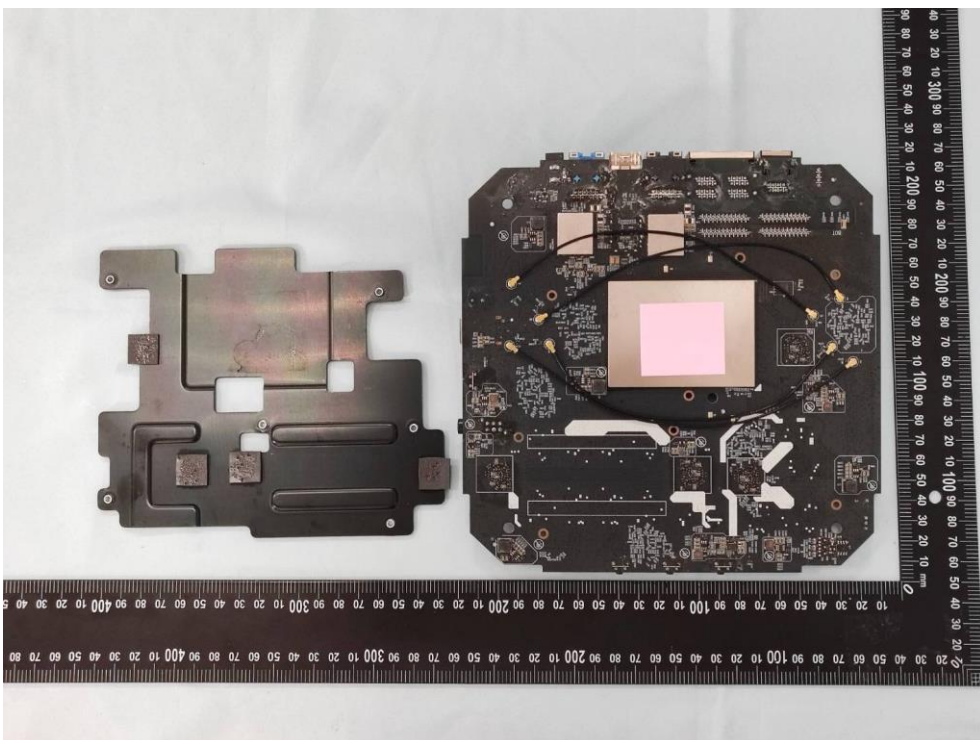

**Product: AXE16000 Quad-Band
Wi-Fi 6E Router**

Brand Name: tp-link

Model Number: Archer AXE300

Internal Photograph

(1) EUT Photo

(2) EUT Photo

(3) EUT Photo

(4) EUT Photo

(5) EUT Photo

(6) EUT Photo

(7) EUT Photo

(8) EUT Photo

(9) EUT Photo

(10) EUT Photo

(11) EUT Photo

(12) EUT Photo

(13) EUT Photo

(14) EUT Photo

(15) EUT Photo

(16) EUT Photo

(17) EUT Photo

(18) EUT Photo

(19) EUT Photo

(20) EUT Photo