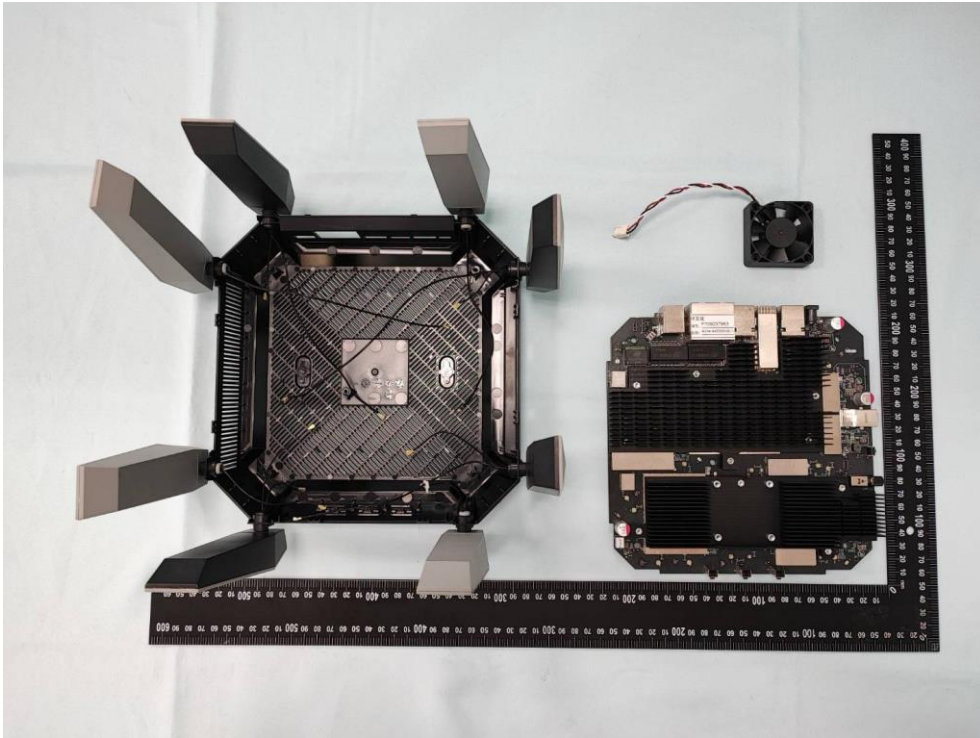

**Product: AXE16000 Quad-Band
Wi-Fi 6E Router**

Brand Name: tp-link

Model Number: Archer AXE300

Internal Photograph

(1) EUT Photo

(2) EUT Photo

(3) EUT Photo

(4) EUT Photo

(5) EUT Photo

(6) EUT Photo

(7) EUT Photo

(8) EUT Photo

(9) EUT Photo

(10) EUT Photo

(11) EUT Photo

(12) EUT Photo