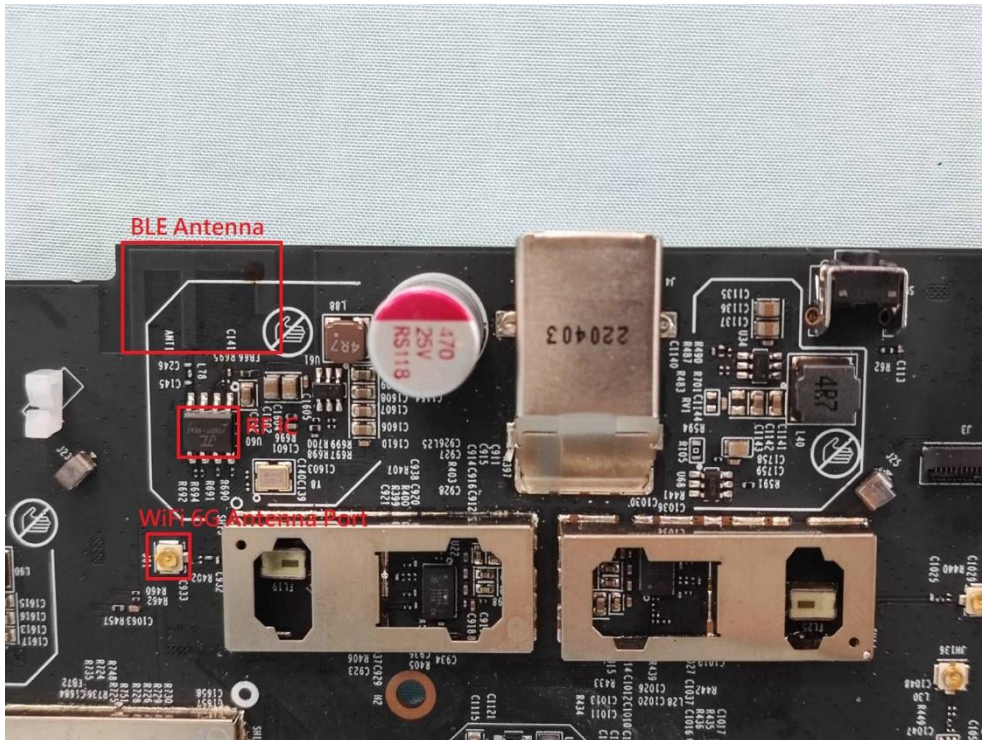

**Product: AXE16000 Quad-Band
Wi-Fi 6E Router**

Brand Name: tp-link

Model Number: Archer AXE300

Internal Photograph

(1) EUT Photo

(2) EUT Photo

(3) EUT Photo

(4) EUT Photo

(5) EUT Photo

(6) EUT Photo

(7) EUT Photo

(8) EUT Photo

(9) EUT Photo

(10) EUT Photo

(11) EUT Photo

(12) EUT Photo

(13) EUT Photo

(14) EUT Photo

(15) EUT Photo

(16) EUT Photo

(17) EUT Photo

(18) EUT Photo

(19) EUT Photo

(20) EUT Photo