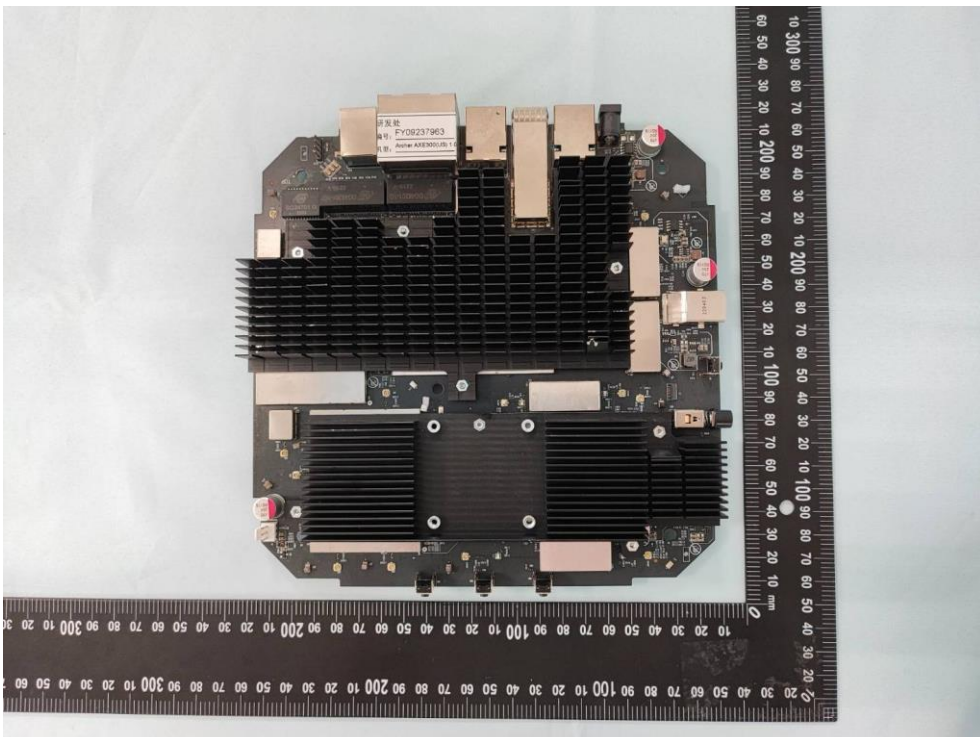

**Product: AXE16000 Quad-Band
Wi-Fi 6E Router**

Brand Name: tp-link

Model Number: Archer AXE300

Internal Photograph

(1) EUT Photo

(2) EUT Photo

(3) EUT Photo

(4) EUT Photo

(5) EUT Photo

(6) EUT Photo

(7) EUT Photo

(8) EUT Photo

(9) EUT Photo

(10) EUT Photo

(11) EUT Photo

(12) EUT Photo