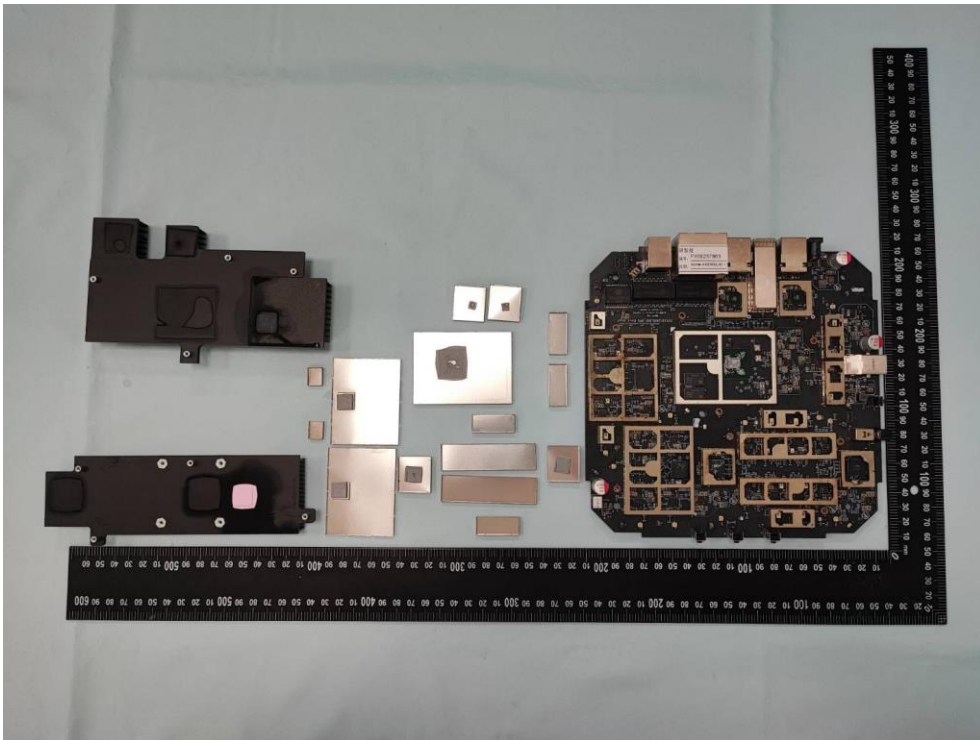

**Product: AXE16000 Quad-Band
Wi-Fi 6E Router**

Brand Name: tp-link

Model Number: Archer AXE300

Internal Photograph

(1) EUT Photo

(2) EUT Photo

(3) EUT Photo

(4) EUT Photo

(5) EUT Photo

(6) EUT Photo

(7) EUT Photo

(8) EUT Photo

(9) EUT Photo

(10) EUT Photo

(11) EUT Photo

(12) EUT Photo

(13) EUT Photo

(14) EUT Photo

(15) EUT Photo

(16) EUT Photo

(17) EUT Photo

(18) EUT Photo

(19) EUT Photo

(20) EUT Photo