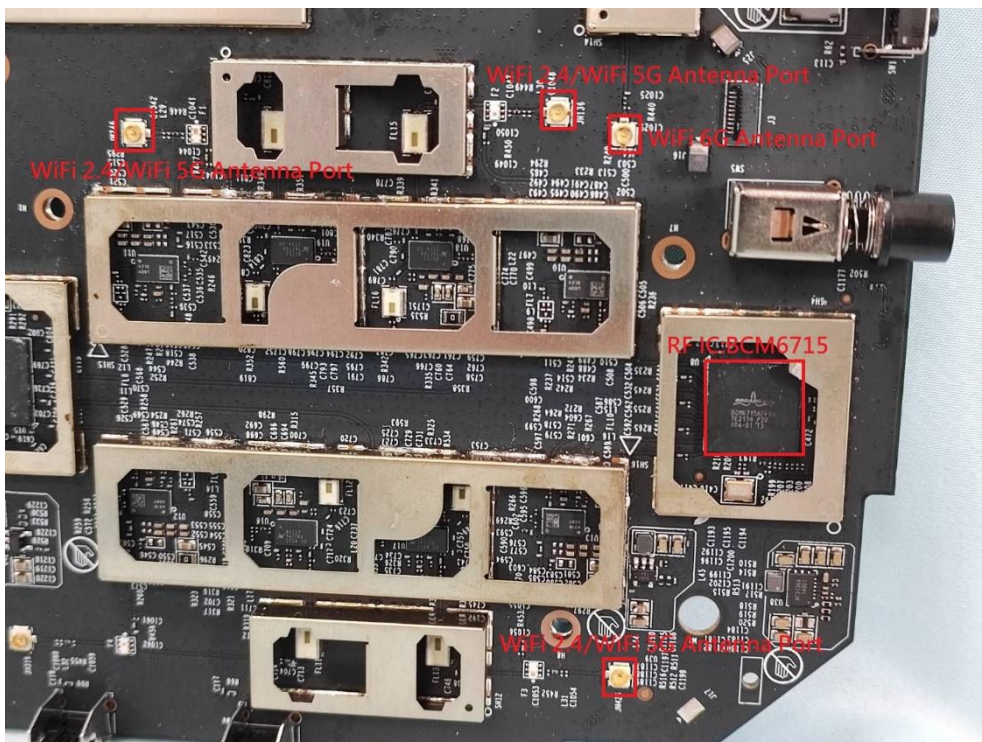

**Product: AXE16000 Quad-Band
Wi-Fi 6E Router**

Brand Name: tp-link

Model Number: Archer AXE300

Internal Photograph

(1) EUT Photo

(2) EUT Photo

(3) EUT Photo

(4) EUT Photo

(5) EUT Photo

(6) EUT Photo

(7) EUT Photo

(8) EUT Photo

(9) EUT Photo

(10) EUT Photo

(11) EUT Photo

(12) EUT Photo

(13) EUT Photo

(14) EUT Photo

(15) EUT Photo

(16) EUT Photo

(17) EUT Photo

(18) EUT Photo

(19) EUT Photo

(20) EUT Photo