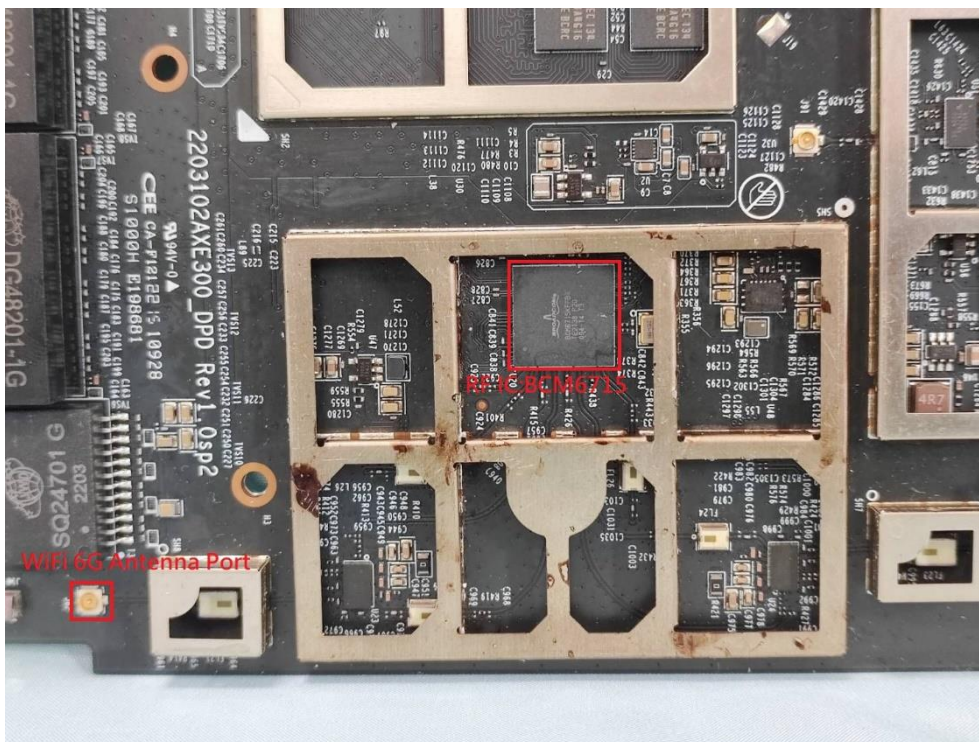

**Product: AXE16000 Quad-Band
Wi-Fi 6E Router**

Brand Name: tp-link

Model Number: Archer AXE300

Internal Photograph

(1) EUT Photo

(2) EUT Photo

(3) EUT Photo

(4) EUT Photo

(5) EUT Photo

(6) EUT Photo

(7) EUT Photo

(8) EUT Photo

(9) EUT Photo

(10) EUT Photo

(11) EUT Photo

(12) EUT Photo

(13) EUT Photo

(14) EUT Photo

(15) EUT Photo

(16) EUT Photo

(17) EUT Photo

(18) EUT Photo

(19) EUT Photo

(20) EUT Photo