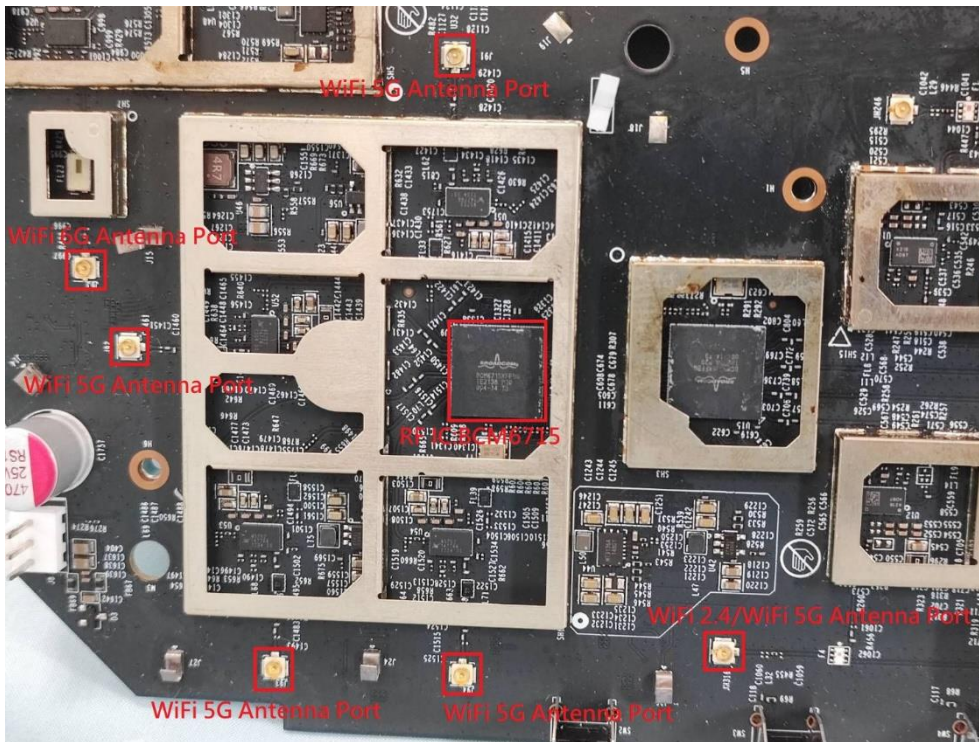

**Product: AXE16000 Quad-Band
Wi-Fi 6E Router**

Brand Name: tp-link

Model Number: Archer AXE300

Internal Photograph

(1) EUT Photo

(2) EUT Photo

(3) EUT Photo

(4) EUT Photo

(5) EUT Photo

(6) EUT Photo

(7) EUT Photo

(8) EUT Photo

(9) EUT Photo

(10) EUT Photo

(11) EUT Photo

(12) EUT Photo

(13) EUT Photo

(14) EUT Photo

(15) EUT Photo

(16) EUT Photo

(17) EUT Photo

(18) EUT Photo

(19) EUT Photo

(20) EUT Photo