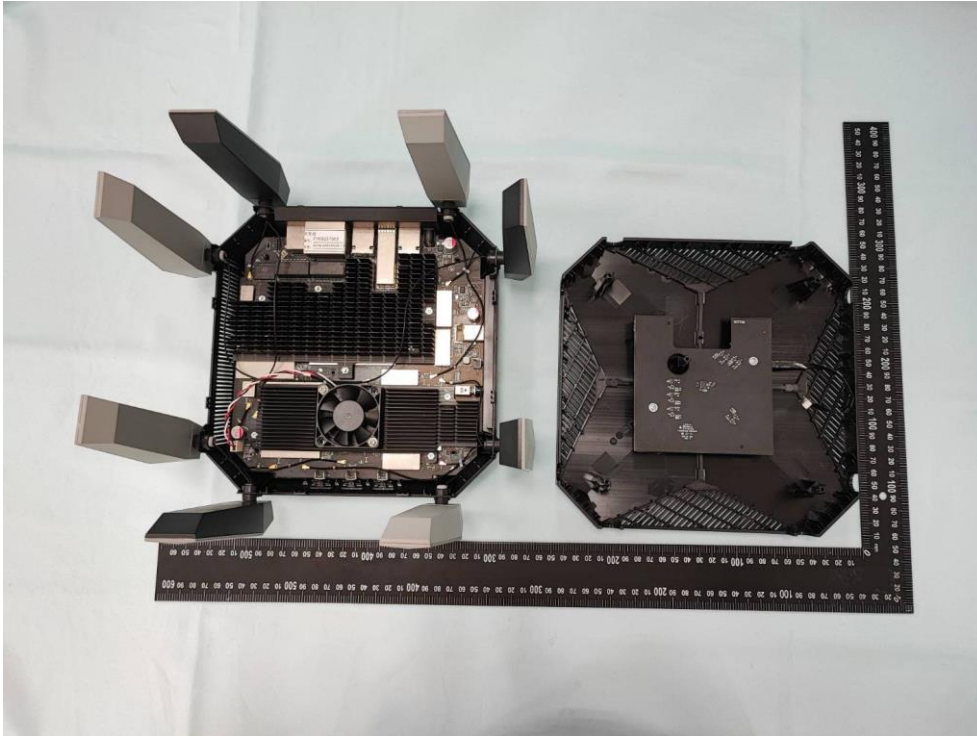

**Product: AXE16000 Quad-Band
Wi-Fi 6E Router**

Brand Name: tp-link

Model Number: Archer AXE300

Internal Photograph

(1) EUT Photo

(2) EUT Photo

(3) EUT Photo

(4) EUT Photo

(5) EUT Photo

(6) EUT Photo

(7) EUT Photo

(8) EUT Photo

(9) EUT Photo

(10) EUT Photo

(11) EUT Photo

(12) EUT Photo