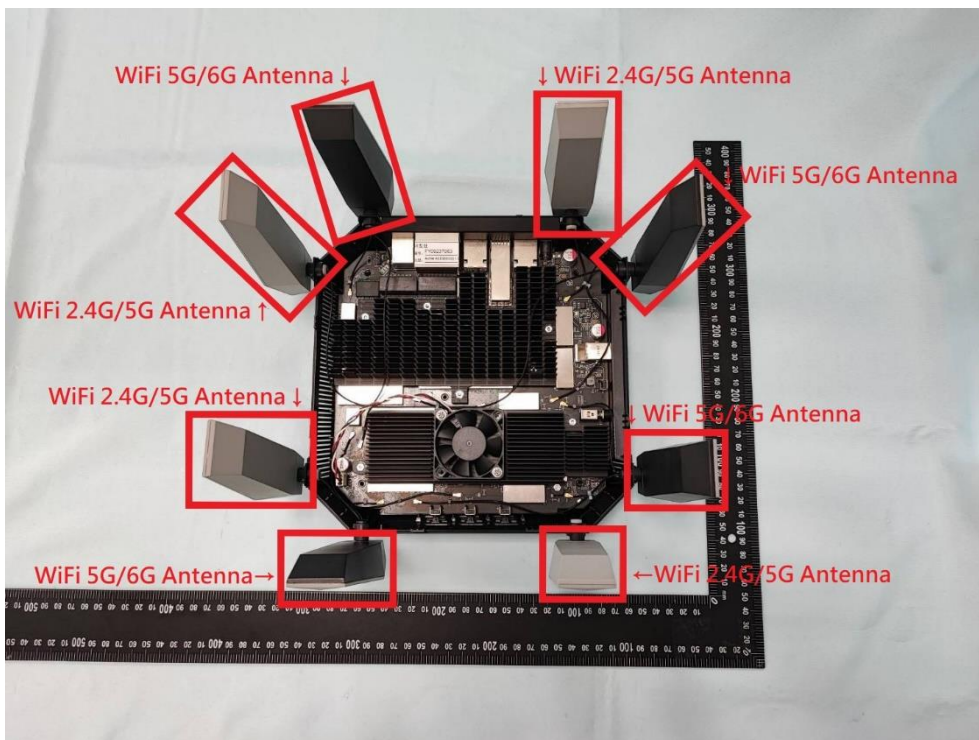

**Product: AXE16000 Quad-Band
Wi-Fi 6E Router**

Brand Name: tp-link

Model Number: Archer AXE300

Internal Photograph

(1) EUT Photo

(2) EUT Photo

(3) EUT Photo

(4) EUT Photo

(5) EUT Photo

(6) EUT Photo

(7) EUT Photo

(8) EUT Photo

(9) EUT Photo

(10) EUT Photo

(11) EUT Photo

(12) EUT Photo