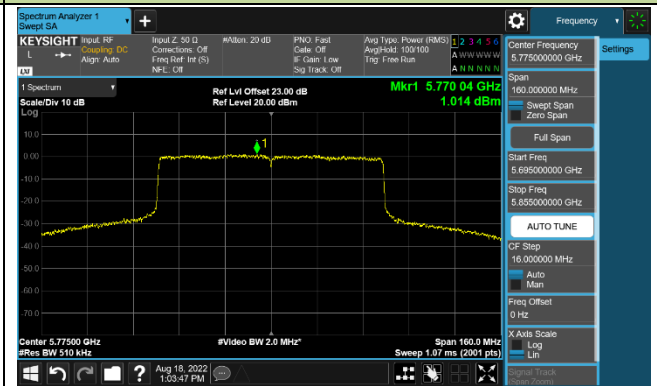

802.11ax-HE80 Power Spectral Density - Ant 2

Channel 42 (5210MHz)

Channel 58 (5290MHz)

Channel 106 (5530MHz)

Channel 122 (5610MHz)

Channel 138 (5690MHz)

Channel 155 (5775MHz)

802.11ax-HE160 Power Spectral Density - Ant 2

Channel 50 (5250MHz)

Channel 114 (5570MHz)

802.11a Power Spectral Density - Ant 3

Channel 36 (5180MHz)

Channel 44 (5220MHz)

Channel 48 (5240MHz)

Channel 52 (5260MHz)

Channel 60 (5300MHz)