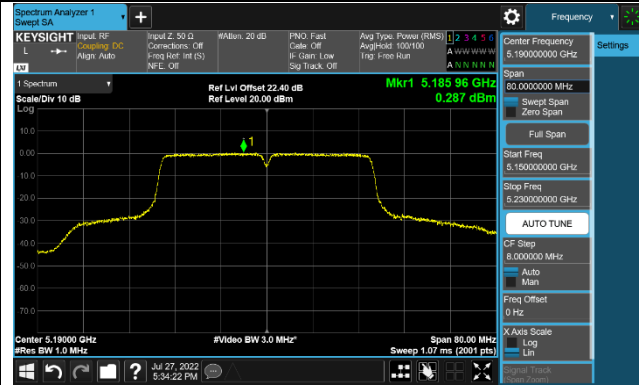

Channel 60 (5300MHz)

Channel 64 (5320MHz)

Channel 100 (5500MHz)

Channel 116 (5580MHz)

802.11ac-VHT40 Power Spectral Density - Ant 3

Channel 38 (5190MHz)

Channel 46 (5230MHz)

Channel 54 (5270MHz)

Channel 62 (5310MHz)

Channel 102 (5510MHz)

Channel 110 (5550MHz)

Channel 134 (5670MHz)

Channel 142 (5710MHz)

802.11ac-VHT80 Power Spectral Density - Ant 3

Channel 42 (5210MHz)

Channel 58 (5290MHz)