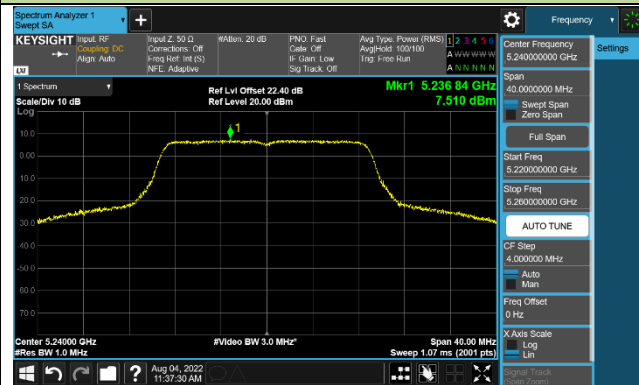

Channel 64 (5320MHz)

Channel 100 (5500MHz)

Channel 116 (5580MHz)

802.11ac-VHT20 Power Spectral Density - Ant 3

Channel 36 (5180MHz)

Channel 44 (5220MHz)

Channel 48 (5240MHz)

Channel 52 (5260MHz)

Channel 60 (5300MHz)

Channel 64 (5320MHz)

Channel 100 (5500MHz)

Channel 116 (5580MHz)

802.11ac-VHT40 Power Spectral Density - Ant 3

Channel 38 (5190MHz)

Channel 46 (5230MHz)

Channel 54 (5270MHz)