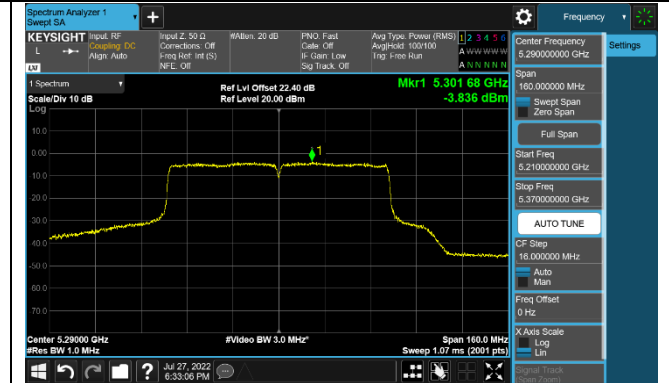

Channel 62 (5310MHz)

Channel 102 (5510MHz)

Channel 110 (5550MHz)

Channel 134 (5670MHz)

Channel 142 (5710MHz)

802.11ac-VHT80 Power Spectral Density - Ant 3

Channel 42 (5210MHz)

Channel 58 (5290MHz)

Channel 106 (5530MHz)

Channel 122 (5610MHz)

Channel 138 (5690MHz)

Channel 155 (5775MHz)

802.11ac-VHT160 Power Spectral Density - Ant 3

Channel 50 (5250MHz)

Channel 114 (5570MHz)

802.11ax-HE20 Power Spectral Density - Ant 3