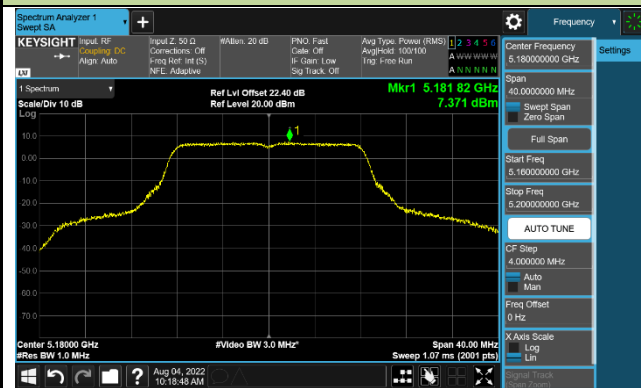

Channel 50 (5250MHz)

Channel 114 (5570MHz)

802.11a Power Spectral Density - Ant 3

Channel 36 (5180MHz)

Channel 44 (5220MHz)

Channel 48 (5240MHz)

Channel 52 (5260MHz)

Channel 60 (5300MHz)

Channel 64 (5320MHz)

Channel 100 (5500MHz)

Channel 116 (5580MHz)

802.11ac-VHT20 Power Spectral Density - Ant 3

Channel 36 (5180MHz)

Channel 44 (5220MHz)

Channel 48 (5240MHz)

Channel 52 (5260MHz)