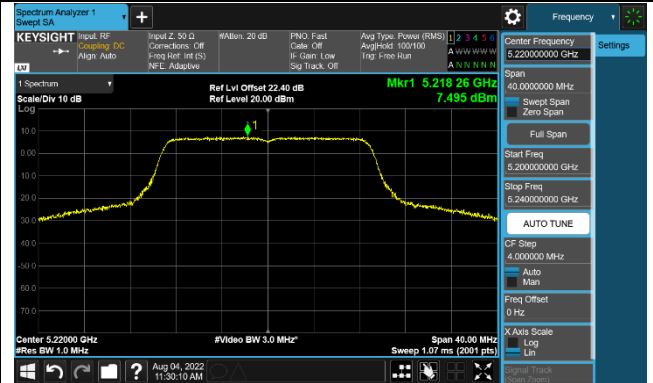

Channel 64 (5320MHz)

Channel 100 (5500MHz)

Channel 116 (5580MHz)

802.11ac-VHT20 Power Spectral Density - Ant 3

Channel 36 (5180MHz)

Channel 44 (5220MHz)

Channel 48 (5240MHz)

Channel 52 (5260MHz)