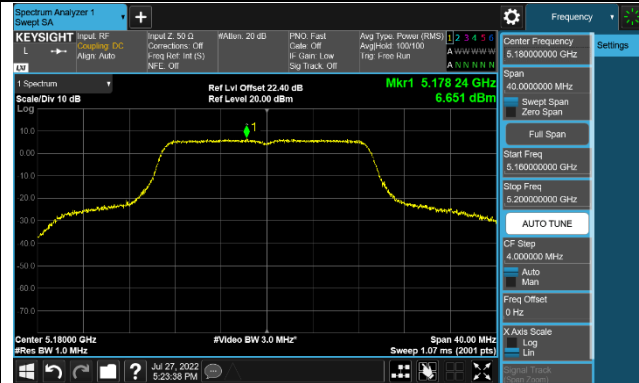

Channel 64 (5320MHz)

Channel 100 (5500MHz)

Channel 116 (5580MHz)

802.11ac-VHT20 Power Spectral Density - Ant 3

Channel 36 (5180MHz)

Channel 44 (5220MHz)

Channel 48 (5240MHz)

Channel 52 (5260MHz)

Channel 60 (5300MHz)

Channel 64 (5320MHz)

Channel 100 (5500MHz)

Channel 116 (5580MHz)

802.11ac-VHT40 Power Spectral Density - Ant 3

Channel 38 (5190MHz)

Channel 46 (5230MHz)

Channel 54 (5270MHz)