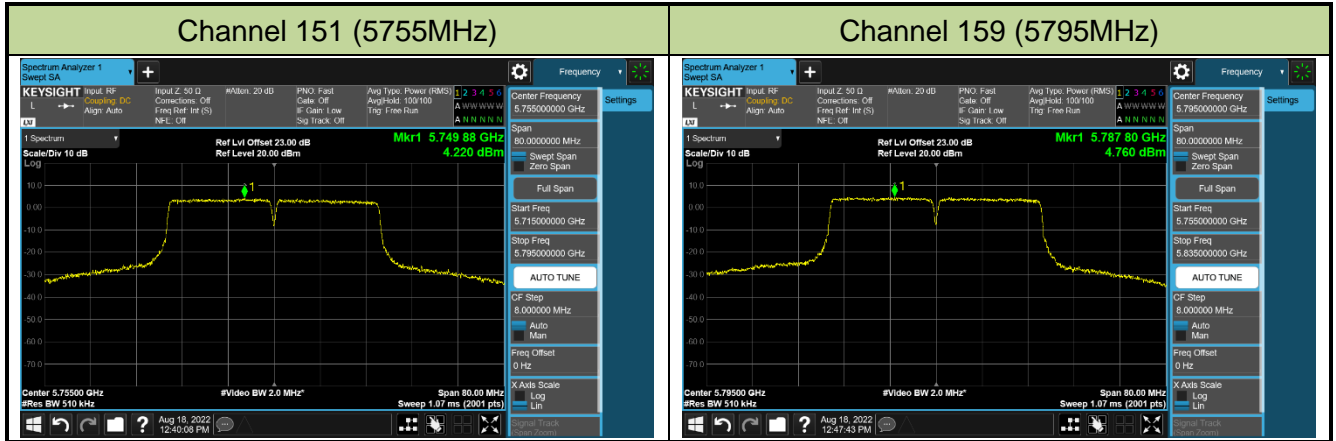

Channel 62 (5310MHz)

Channel 102 (5510MHz)

Channel 110 (5550MHz)

Channel 134 (5670MHz)

Channel 142 (5710MHz)

802.11ac-VHT80 Power Spectral Density - Ant 3

Channel 42 (5210MHz)

Channel 58 (5290MHz)

Channel 106 (5530MHz)

Channel 122 (5610MHz)

Channel 138 (5690MHz)

Channel 155 (5775MHz)

802.11ac-VHT160 Power Spectral Density - Ant 3

Channel 50 (5250MHz)

Channel 114 (5570MHz)

802.11ax-HE20 Power Spectral Density - Ant 3