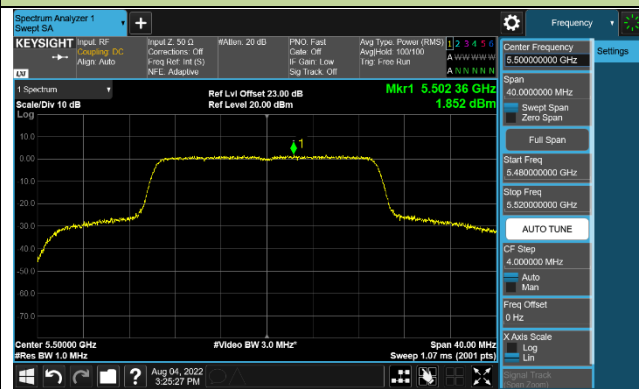

Channel 36 (5180MHz)

Channel 44 (5220MHz)

Channel 48 (5240MHz)

Channel 52 (5260MHz)

Channel 60 (5300MHz)

Channel 64 (5320MHz)

Channel 100 (5500MHz)

Channel 116 (5580MHz)

802.11ax-HE40 Power Spectral Density - Ant 3

Channel 38 (5190MHz)

Channel 46 (5230MHz)

Channel 54 (5270MHz)

Channel 62 (5310MHz)

Channel 102 (5510MHz)

Channel 110 (5550MHz)

Channel 134 (5670MHz)

Channel 142 (5710MHz)