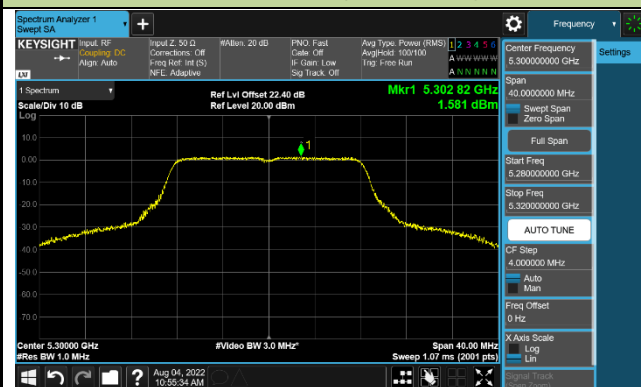

Channel 50 (5250MHz)

Channel 114 (5570MHz)

802.11a Power Spectral Density - Ant 3

Channel 36 (5180MHz)

Channel 44 (5220MHz)

Channel 48 (5240MHz)

Channel 52 (5260MHz)

Channel 60 (5300MHz)

Channel 64 (5320MHz)

Channel 100 (5500MHz)

Channel 116 (5580MHz)

802.11ac-VHT20 Power Spectral Density - Ant 3

Channel 36 (5180MHz)

Channel 44 (5220MHz)

Channel 48 (5240MHz)

Channel 52 (5260MHz)