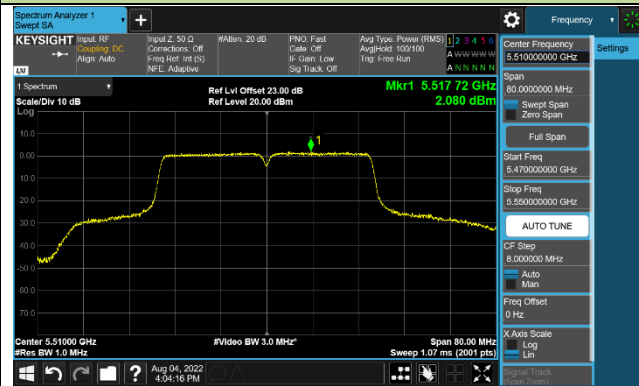

Channel 60 (5300MHz)

Channel 64 (5320MHz)

Channel 100 (5500MHz)

Channel 116 (5580MHz)

802.11ac-VHT40 Power Spectral Density - Ant 3

Channel 38 (5190MHz)

Channel 46 (5230MHz)

Channel 54 (5270MHz)

Channel 62 (5310MHz)

Channel 102 (5510MHz)

Channel 110 (5550MHz)

Channel 134 (5670MHz)

Channel 142 (5710MHz)

802.11ac-VHT80 Power Spectral Density - Ant 3

Channel 42 (5210MHz)

Channel 58 (5290MHz)