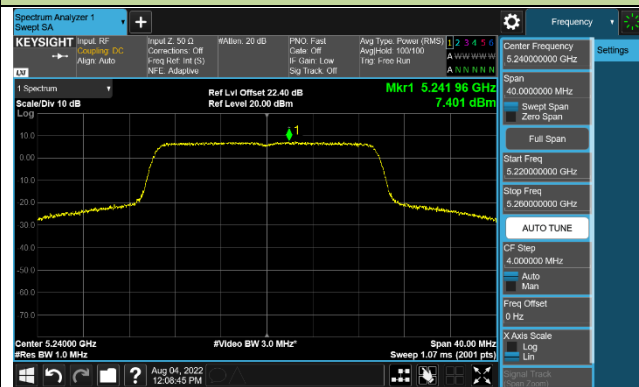

Channel 48 (5240MHz)