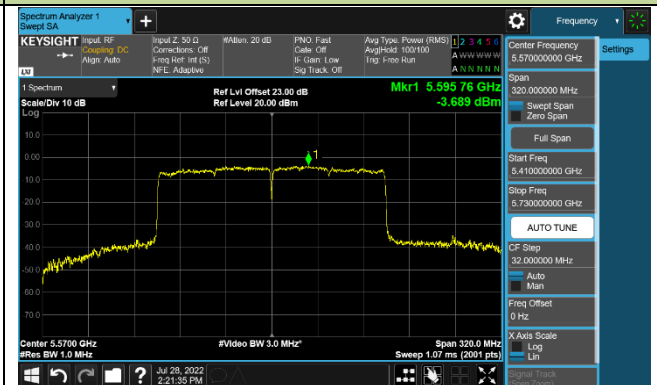

802.11ax-HE80 Power Spectral Density - Ant 2

Channel 42 (5210MHz)

Channel 58 (5290MHz)

Channel 106 (5530MHz)

Channel 122 (5610MHz)

Channel 138 (5690MHz)

Channel 155 (5775MHz)

802.11ax-HE160 Power Spectral Density - Ant 2

Channel 50 (5250MHz)

Channel 114 (5570MHz)

802.11a Power Spectral Density - Ant 3

Channel 36 (5180MHz)

Channel 44 (5220MHz)

Channel 48 (5240MHz)

Channel 52 (5260MHz)

Channel 60 (5300MHz)