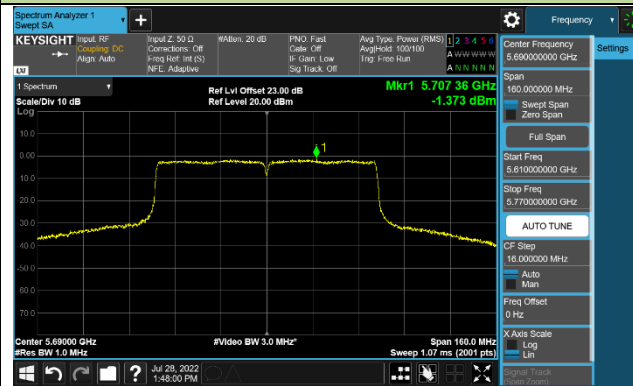

Channel 62 (5310MHz)

Channel 102 (5510MHz)

Channel 110 (5550MHz)

Channel 134 (5670MHz)

Channel 142 (5710MHz)

802.11ac-VHT80 Power Spectral Density - Ant 3

Channel 42 (5210MHz)

Channel 58 (5290MHz)

Channel 106 (5530MHz)

Channel 122 (5610MHz)

Channel 138 (5690MHz)

Channel 155 (5775MHz)

802.11ac-VHT160 Power Spectral Density - Ant 3

Channel 50 (5250MHz)

Channel 114 (5570MHz)

802.11ax-HE20 Power Spectral Density - Ant 3