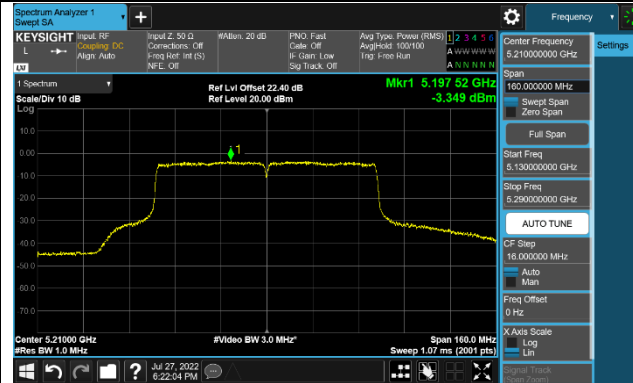

Channel 62 (5310MHz)

Channel 102 (5510MHz)

Channel 110 (5550MHz)

Channel 134 (5670MHz)

Channel 142 (5710MHz)

802.11ac-VHT80 Power Spectral Density - Ant 3

Channel 42 (5210MHz)

Channel 58 (5290MHz)

Channel 106 (5530MHz)

Channel 122 (5610MHz)

Channel 138 (5690MHz)

Channel 155 (5775MHz)

802.11ac-VHT160 Power Spectral Density - Ant 3

Channel 50 (5250MHz)

Channel 114 (5570MHz)

802.11ax-HE20 Power Spectral Density - Ant 3