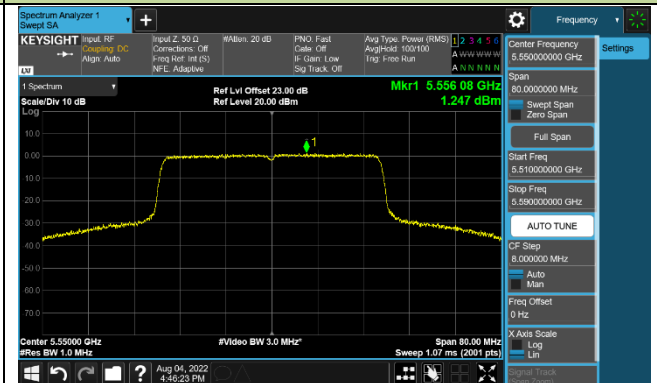

802.11ax-HE40 Power Spectral Density - Ant 3

Channel 38 (5190MHz)

Channel 46 (5230MHz)

Channel 54 (5270MHz)

Channel 62 (5310MHz)

Channel 102 (5510MHz)

Channel 110 (5550MHz)

Channel 134 (5670MHz)

Channel 142 (5710MHz)