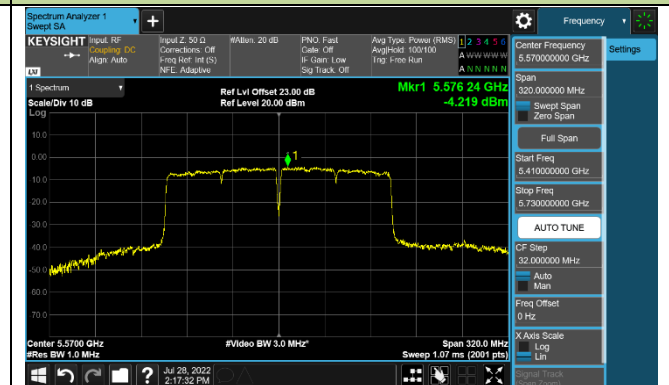

Channel 62 (5310MHz)

Channel 102 (5510MHz)

Channel 110 (5550MHz)

Channel 134 (5670MHz)

Channel 142 (5710MHz)

802.11ac-VHT80 Power Spectral Density - Ant 3

Channel 42 (5210MHz)

Channel 58 (5290MHz)

Channel 106 (5530MHz)

Channel 122 (5610MHz)

Channel 138 (5690MHz)

Channel 155 (5775MHz)

802.11ac-VHT160 Power Spectral Density - Ant 3

Channel 50 (5250MHz)

Channel 114 (5570MHz)

802.11ax-HE20 Power Spectral Density - Ant 3