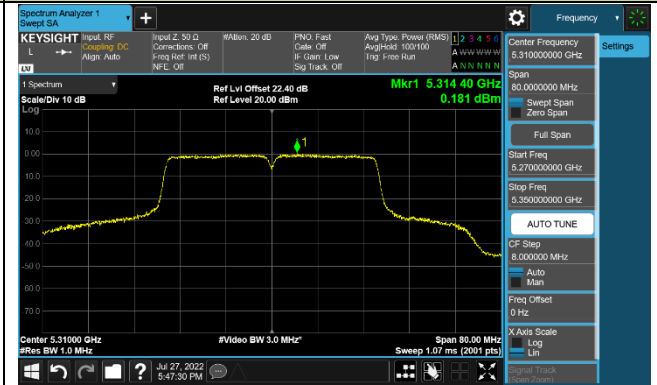

Channel 60 (5300MHz)

Channel 64 (5320MHz)

Channel 100 (5500MHz)

Channel 116 (5580MHz)

802.11ac-VHT40 Power Spectral Density - Ant 3

Channel 38 (5190MHz)

Channel 46 (5230MHz)

Channel 54 (5270MHz)

Channel 62 (5310MHz)

Channel 102 (5510MHz)

Channel 110 (5550MHz)

Channel 134 (5670MHz)

Channel 142 (5710MHz)

802.11ac-VHT80 Power Spectral Density - Ant 3

Channel 42 (5210MHz)

Channel 58 (5290MHz)