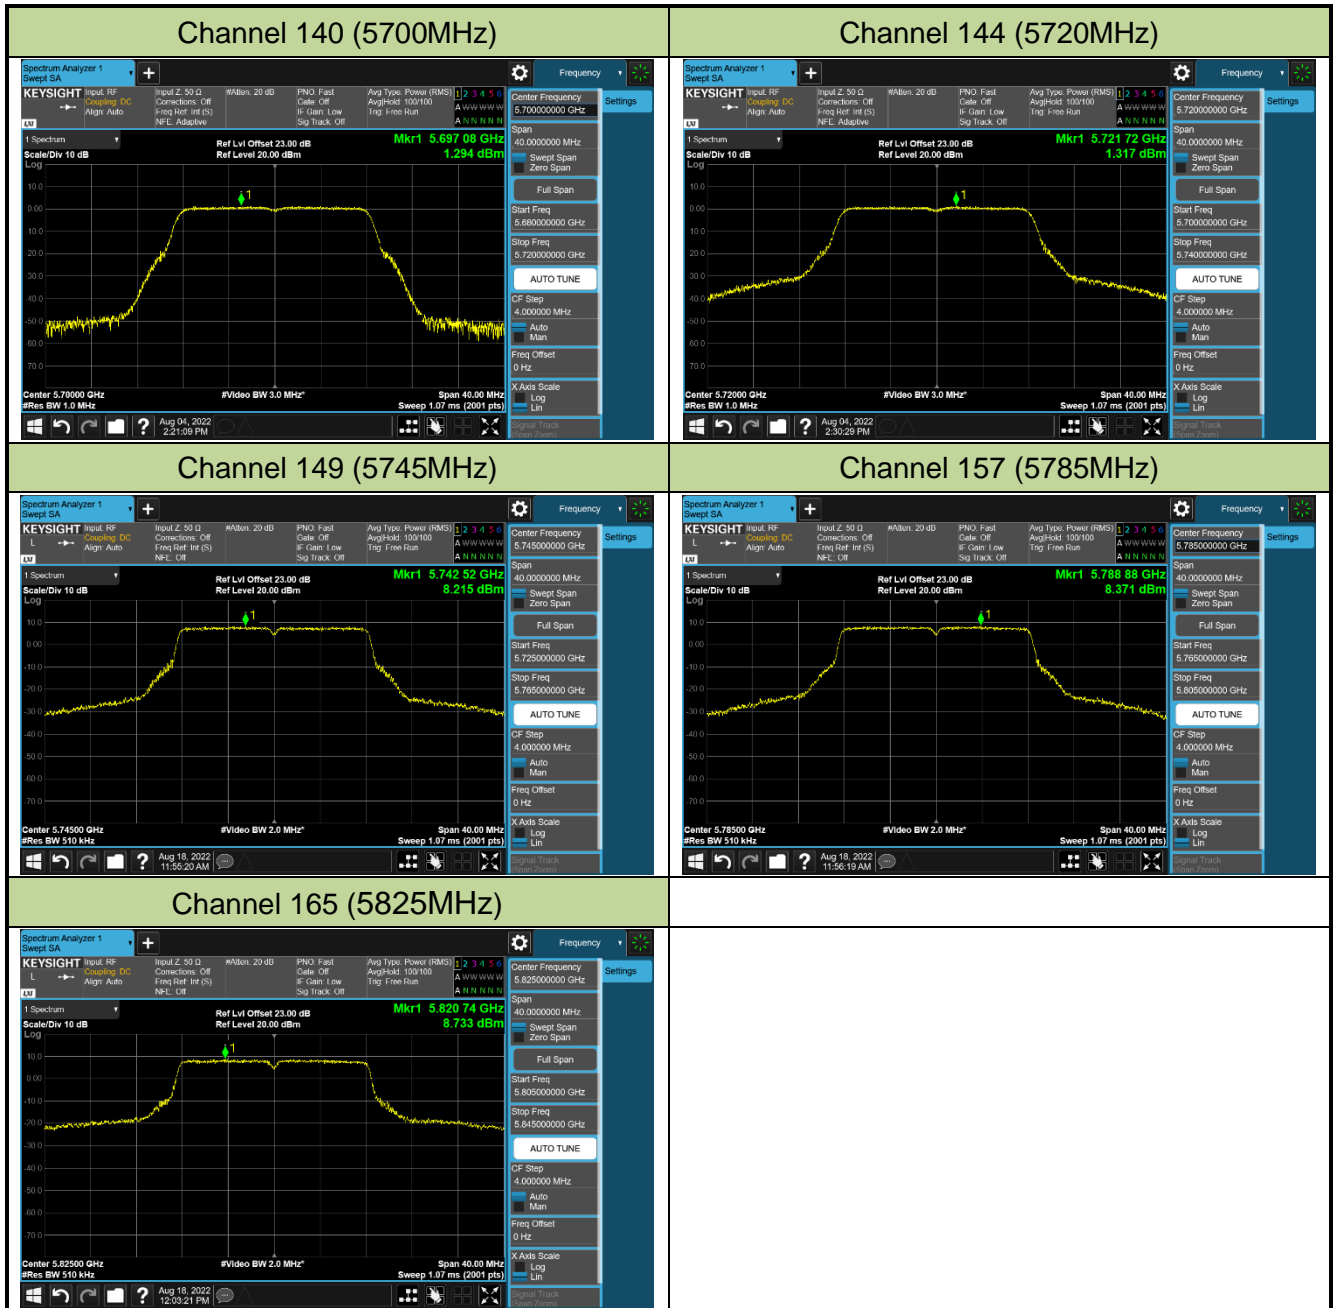

Channel 64 (5320MHz)

Channel 100 (5500MHz)

Channel 116 (5580MHz)

802.11ac-VHT20 Power Spectral Density - Ant 3

Channel 36 (5180MHz)

Channel 44 (5220MHz)

Channel 48 (5240MHz)

Channel 52 (5260MHz)

Channel 60 (5300MHz)

Channel 64 (5320MHz)

Channel 100 (5500MHz)

Channel 116 (5580MHz)

802.11ac-VHT40 Power Spectral Density - Ant 3

Channel 38 (5190MHz)

Channel 46 (5230MHz)

Channel 54 (5270MHz)