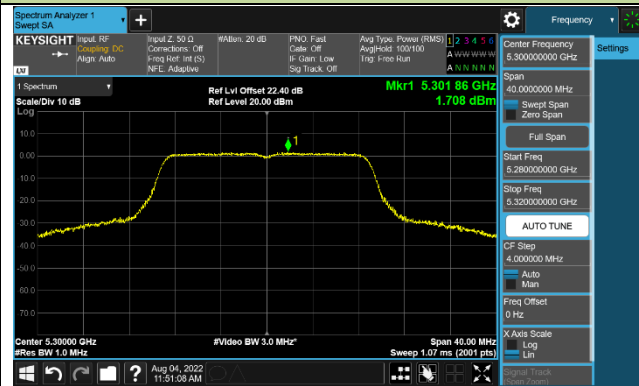

Channel 60 (5300MHz)