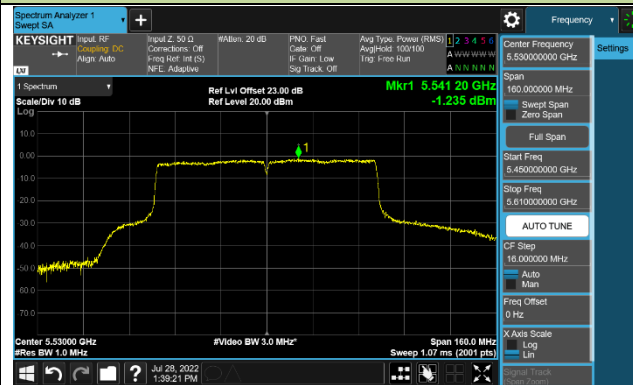

Channel 62 (5310MHz)

Channel 102 (5510MHz)

Channel 110 (5550MHz)

Channel 134 (5670MHz)

Channel 142 (5710MHz)

802.11ac-VHT80 Power Spectral Density - Ant 3

Channel 42 (5210MHz)

Channel 58 (5290MHz)

Channel 106 (5530MHz)

Channel 122 (5610MHz)

Channel 138 (5690MHz)

Channel 155 (5775MHz)

802.11ac-VHT160 Power Spectral Density - Ant 3

Channel 50 (5250MHz)

Channel 114 (5570MHz)

802.11ax-HE20 Power Spectral Density - Ant 3