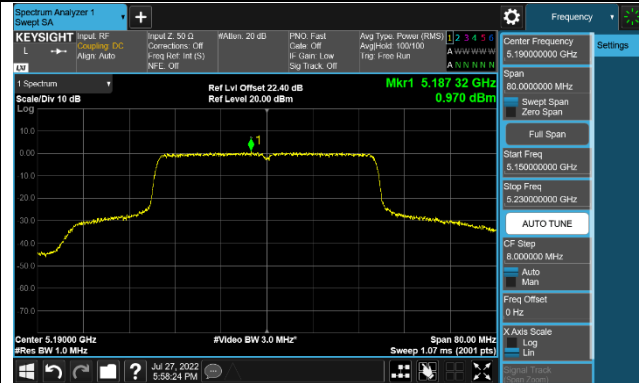

Channel 36 (5180MHz)

Channel 44 (5220MHz)

Channel 48 (5240MHz)

Channel 52 (5260MHz)

Channel 60 (5300MHz)

Channel 64 (5320MHz)

Channel 100 (5500MHz)

Channel 116 (5580MHz)

802.11ax-HE40 Power Spectral Density - Ant 3

Channel 38 (5190MHz)

Channel 46 (5230MHz)

Channel 54 (5270MHz)

Channel 62 (5310MHz)

Channel 102 (5510MHz)

Channel 110 (5550MHz)

Channel 134 (5670MHz)

Channel 142 (5710MHz)