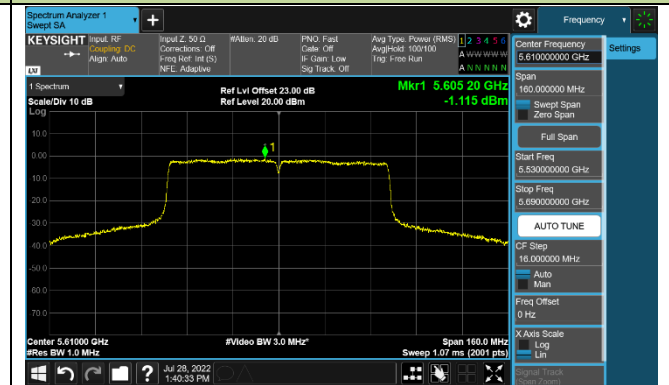

Channel 62 (5310MHz)

Channel 102 (5510MHz)

Channel 110 (5550MHz)

Channel 134 (5670MHz)

Channel 142 (5710MHz)

802.11ac-VHT80 Power Spectral Density - Ant 3

Channel 42 (5210MHz)

Channel 58 (5290MHz)

Channel 106 (5530MHz)

Channel 122 (5610MHz)

Channel 138 (5690MHz)

Channel 155 (5775MHz)

802.11ac-VHT160 Power Spectral Density - Ant 3

Channel 50 (5250MHz)

Channel 114 (5570MHz)

802.11ax-HE20 Power Spectral Density - Ant 3