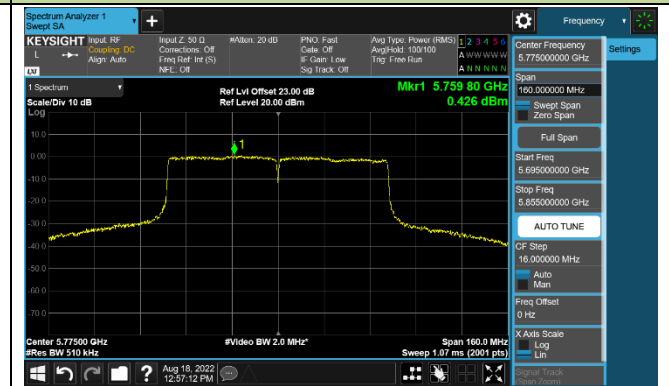

Channel 62 (5310MHz)

Channel 102 (5510MHz)

Channel 110 (5550MHz)

Channel 134 (5670MHz)

Channel 142 (5710MHz)

802.11ac-VHT80 Power Spectral Density - Ant 3

Channel 42 (5210MHz)

Channel 58 (5290MHz)

Channel 106 (5530MHz)

Channel 122 (5610MHz)

Channel 138 (5690MHz)

Channel 155 (5775MHz)

802.11ac-VHT160 Power Spectral Density - Ant 3

Channel 50 (5250MHz)

Channel 114 (5570MHz)

802.11ax-HE20 Power Spectral Density - Ant 3