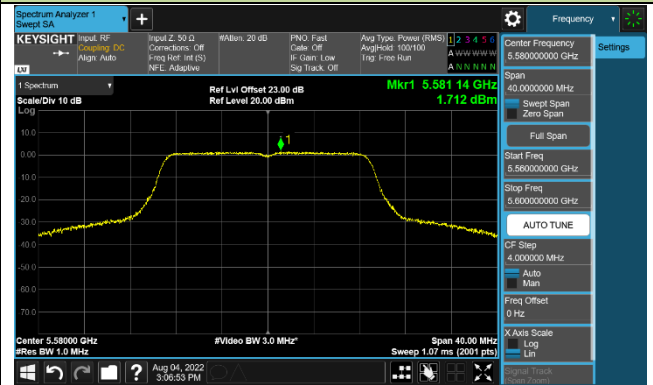

Channel 60 (5300MHz)

Channel 64 (5320MHz)

Channel 100 (5500MHz)

Channel 116 (5580MHz)

802.11ac-VHT40 Power Spectral Density - Ant 3

Channel 38 (5190MHz)

Channel 46 (5230MHz)

Channel 54 (5270MHz)

Channel 62 (5310MHz)

Channel 102 (5510MHz)

Channel 110 (5550MHz)

Channel 134 (5670MHz)

Channel 142 (5710MHz)

802.11ac-VHT80 Power Spectral Density - Ant 3

Channel 42 (5210MHz)

Channel 58 (5290MHz)