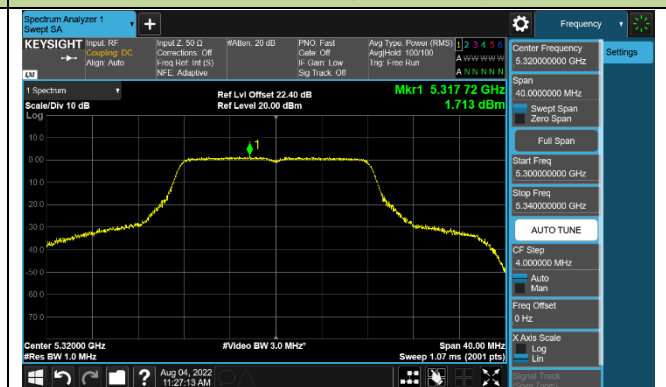

802.11ax-HE80 Power Spectral Density - Ant 2

Channel 42 (5210MHz)

Channel 58 (5290MHz)

Channel 106 (5530MHz)

Channel 122 (5610MHz)

Channel 138 (5690MHz)

Channel 155 (5775MHz)

802.11ax-HE160 Power Spectral Density - Ant 2

Channel 50 (5250MHz)

Channel 114 (5570MHz)

802.11a Power Spectral Density - Ant 3

Channel 36 (5180MHz)

Channel 44 (5220MHz)

Channel 48 (5240MHz)

Channel 52 (5260MHz)

Channel 60 (5300MHz)

Channel 64 (5320MHz)

Channel 100 (5500MHz)

Channel 116 (5580MHz)

802.11ac-VHT20 Power Spectral Density - Ant 3

Channel 36 (5180MHz)

Channel 44 (5220MHz)

Channel 48 (5240MHz)

Channel 52 (5260MHz)