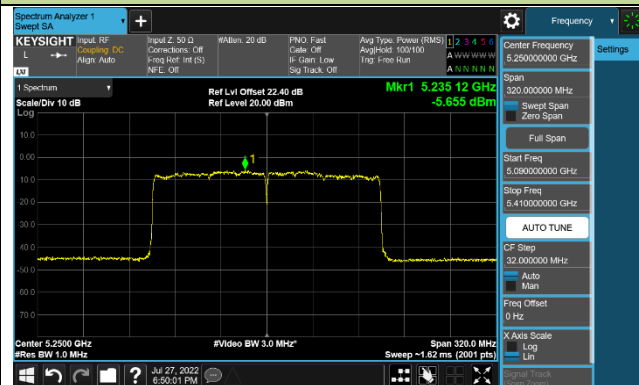

802.11ax-HE80 Power Spectral Density - Ant 2

Channel 42 (5210MHz)

Channel 58 (5290MHz)

Channel 106 (5530MHz)

Channel 122 (5610MHz)

Channel 138 (5690MHz)

Channel 155 (5775MHz)

802.11ax-HE160 Power Spectral Density - Ant 2

Channel 50 (5250MHz)

Channel 114 (5570MHz)

802.11a Power Spectral Density - Ant 3

Channel 36 (5180MHz)

Channel 44 (5220MHz)

Channel 48 (5240MHz)

Channel 52 (5260MHz)

Channel 60 (5300MHz)