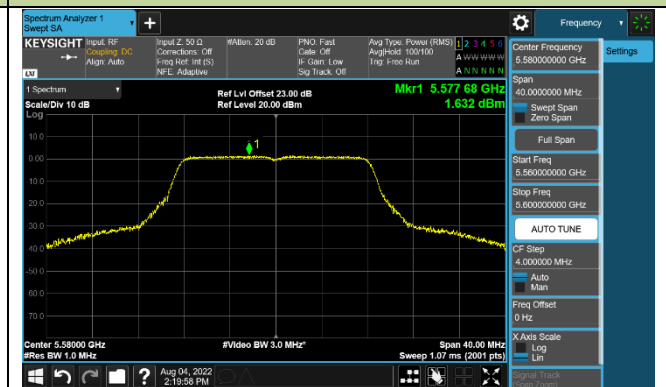

802.11ax-HE80 Power Spectral Density - Ant 2

Channel 42 (5210MHz)

Channel 58 (5290MHz)

Channel 106 (5530MHz)

Channel 122 (5610MHz)

Channel 138 (5690MHz)

Channel 155 (5775MHz)

802.11ax-HE160 Power Spectral Density - Ant 2

Channel 50 (5250MHz)

Channel 114 (5570MHz)

802.11a Power Spectral Density - Ant 3

Channel 36 (5180MHz)

Channel 44 (5220MHz)

Channel 48 (5240MHz)

Channel 52 (5260MHz)

Channel 60 (5300MHz)

Channel 64 (5320MHz)

Channel 100 (5500MHz)

Channel 116 (5580MHz)

802.11ac-VHT20 Power Spectral Density - Ant 3

Channel 36 (5180MHz)

Channel 44 (5220MHz)

Channel 48 (5240MHz)

Channel 52 (5260MHz)