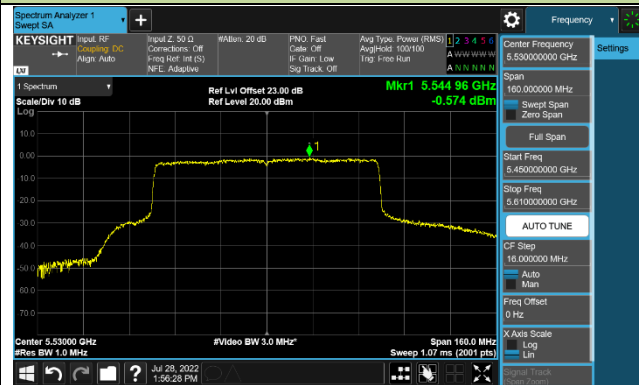

802.11ax-HE80 Power Spectral Density - Ant 2

Channel 42 (5210MHz)

Channel 58 (5290MHz)

Channel 106 (5530MHz)

Channel 122 (5610MHz)

Channel 138 (5690MHz)

Channel 155 (5775MHz)

802.11ax-HE160 Power Spectral Density - Ant 2

Channel 50 (5250MHz)

Channel 114 (5570MHz)

802.11a Power Spectral Density - Ant 3

Channel 36 (5180MHz)

Channel 44 (5220MHz)

Channel 48 (5240MHz)

Channel 52 (5260MHz)

Channel 60 (5300MHz)