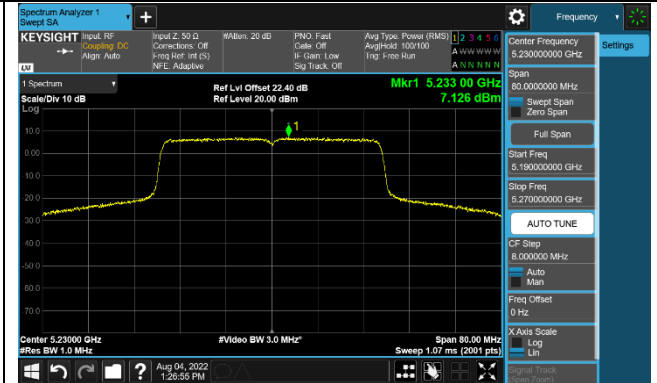

Channel 36 (5180MHz)

Channel 44 (5220MHz)

Channel 48 (5240MHz)

Channel 52 (5260MHz)

Channel 60 (5300MHz)

Channel 64 (5320MHz)

Channel 100 (5500MHz)

Channel 116 (5580MHz)

802.11ax-HE40 Power Spectral Density - Ant 3

Channel 38 (5190MHz)

Channel 46 (5230MHz)

Channel 54 (5270MHz)

Channel 62 (5310MHz)

Channel 102 (5510MHz)

Channel 110 (5550MHz)

Channel 134 (5670MHz)

Channel 142 (5710MHz)