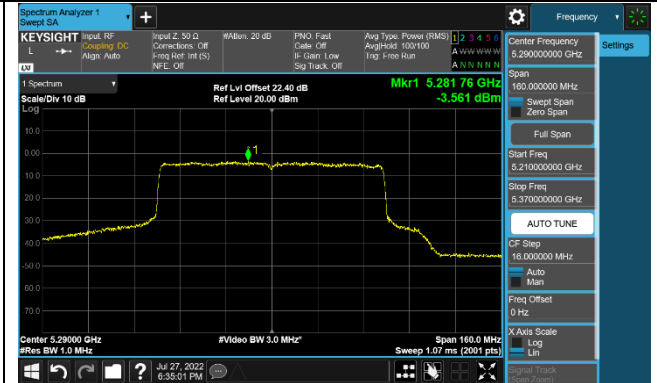

802.11ax-HE80 Power Spectral Density - Ant 2

Channel 42 (5210MHz)

Channel 58 (5290MHz)

Channel 106 (5530MHz)

Channel 122 (5610MHz)

Channel 138 (5690MHz)

Channel 155 (5775MHz)

802.11ax-HE160 Power Spectral Density - Ant 2

Channel 50 (5250MHz)

Channel 114 (5570MHz)

802.11a Power Spectral Density - Ant 3

Channel 36 (5180MHz)

Channel 44 (5220MHz)

Channel 48 (5240MHz)

Channel 52 (5260MHz)

Channel 60 (5300MHz)