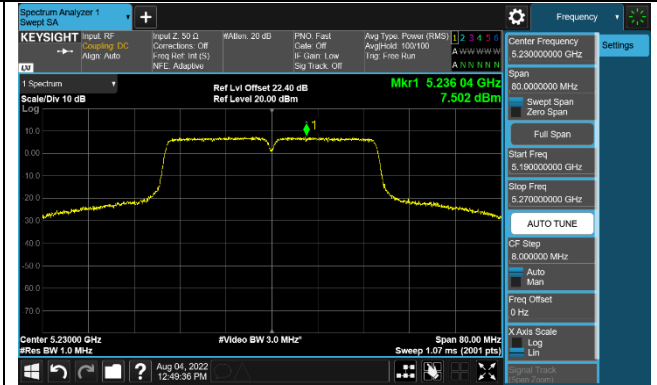

Channel 60 (5300MHz)

Channel 64 (5320MHz)

Channel 100 (5500MHz)

Channel 116 (5580MHz)

802.11ac-VHT40 Power Spectral Density - Ant 3

Channel 38 (5190MHz)

Channel 46 (5230MHz)

Channel 54 (5270MHz)

Channel 62 (5310MHz)

Channel 102 (5510MHz)

Channel 110 (5550MHz)

Channel 134 (5670MHz)

Channel 142 (5710MHz)

802.11ac-VHT80 Power Spectral Density - Ant 3

Channel 42 (5210MHz)

Channel 58 (5290MHz)