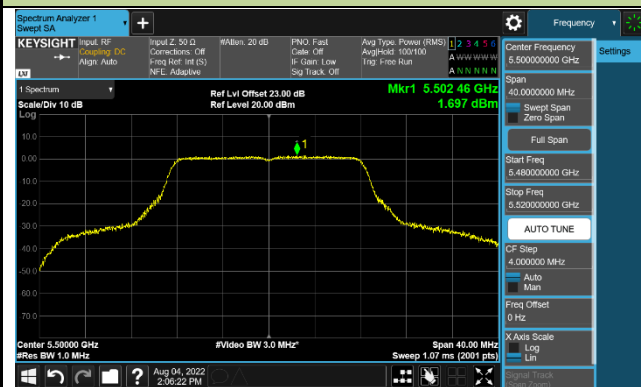

Channel 100 (5500MHz)