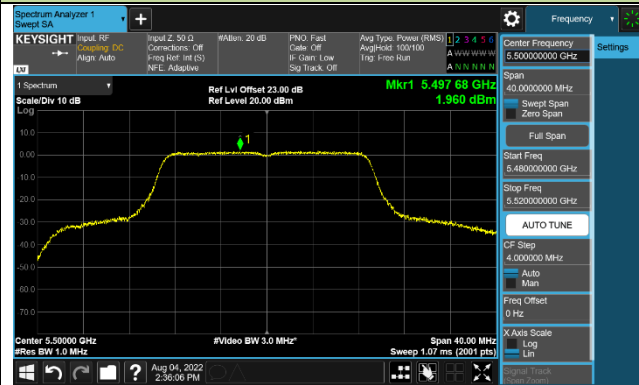

Channel 100 (5500MHz)