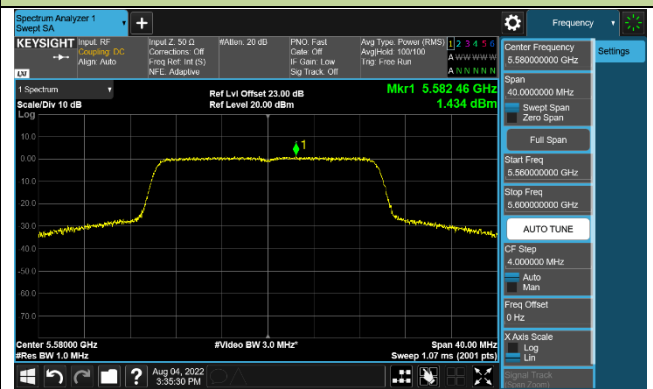

Channel 36 (5180MHz)

Channel 44 (5220MHz)

Channel 48 (5240MHz)

Channel 52 (5260MHz)

Channel 60 (5300MHz)

Channel 64 (5320MHz)

Channel 100 (5500MHz)

Channel 116 (5580MHz)

802.11ax-HE40 Power Spectral Density - Ant 3

Channel 38 (5190MHz)

Channel 46 (5230MHz)

Channel 54 (5270MHz)

Channel 62 (5310MHz)

Channel 102 (5510MHz)

Channel 110 (5550MHz)

Channel 134 (5670MHz)

Channel 142 (5710MHz)