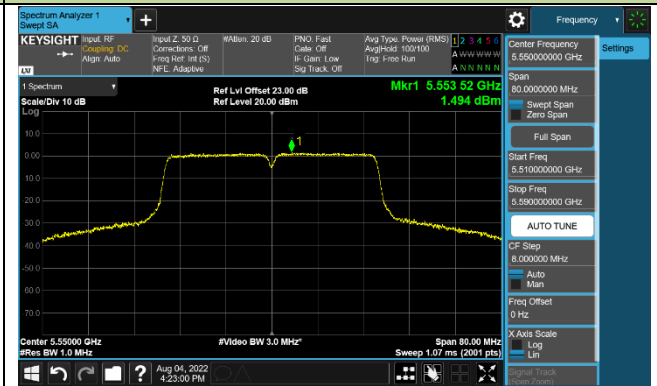

Channel 60 (5300MHz)

Channel 64 (5320MHz)

Channel 100 (5500MHz)

Channel 116 (5580MHz)

802.11ac-VHT40 Power Spectral Density - Ant 3

Channel 38 (5190MHz)

Channel 46 (5230MHz)

Channel 54 (5270MHz)

Channel 62 (5310MHz)

Channel 102 (5510MHz)

Channel 110 (5550MHz)

Channel 134 (5670MHz)

Channel 142 (5710MHz)

802.11ac-VHT80 Power Spectral Density - Ant 3

Channel 42 (5210MHz)

Channel 58 (5290MHz)