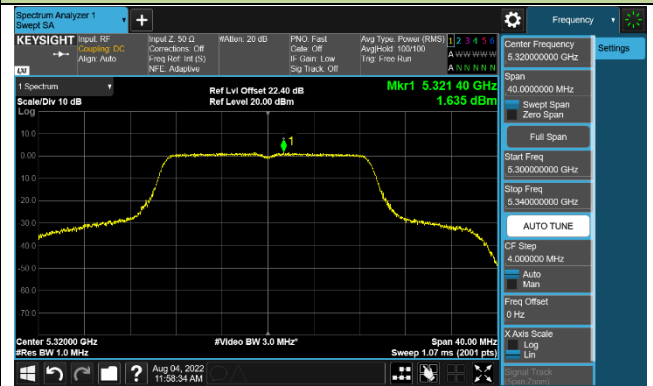

Channel 64 (5320MHz)