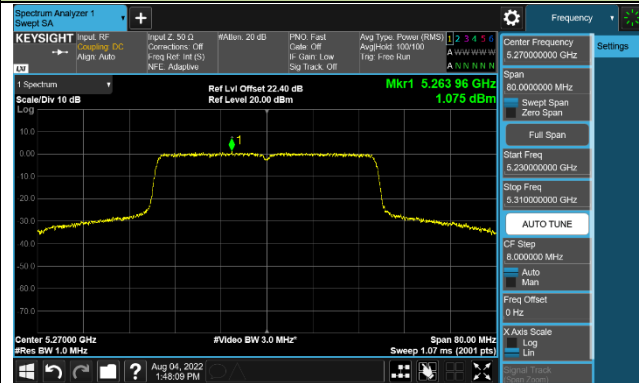

802.11ax-HE40 Power Spectral Density - Ant 3

Channel 38 (5190MHz)

Channel 46 (5230MHz)

Channel 54 (5270MHz)

Channel 62 (5310MHz)

Channel 102 (5510MHz)

Channel 110 (5550MHz)

Channel 134 (5670MHz)

Channel 142 (5710MHz)