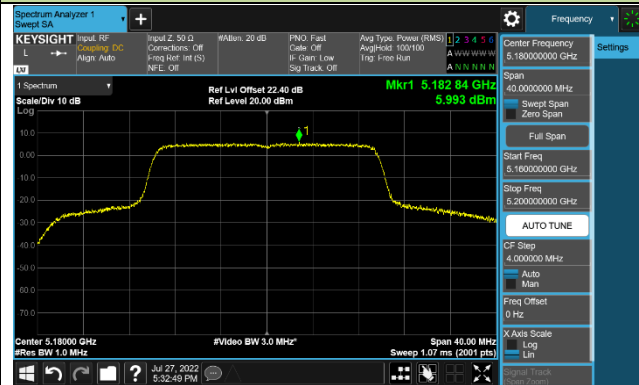

802.11ax-HE20 Power Spectral Density - Ant 3

Channel 36 (5180MHz)