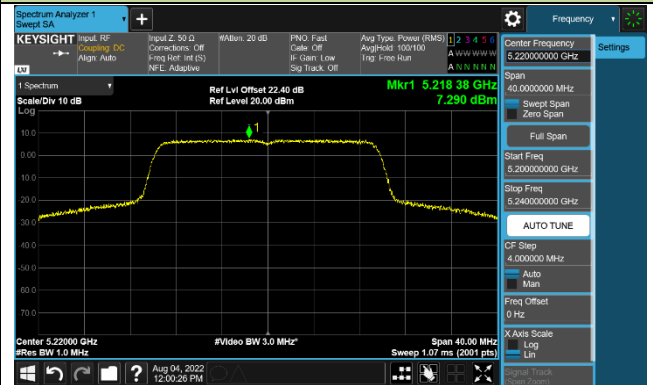

Channel 44 (5220MHz)