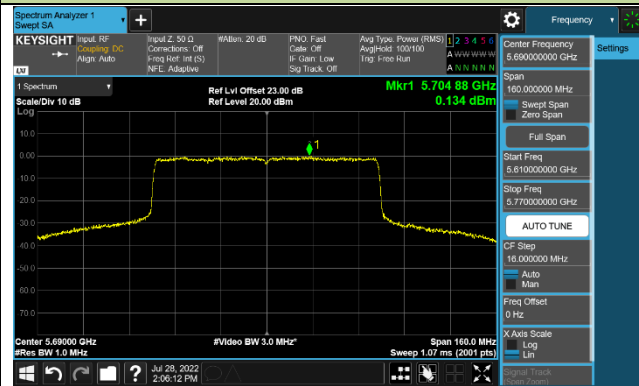

802.11ax-HE80 Power Spectral Density - Ant 2

Channel 42 (5210MHz)

Channel 58 (5290MHz)

Channel 106 (5530MHz)

Channel 122 (5610MHz)

Channel 138 (5690MHz)

Channel 155 (5775MHz)

802.11ax-HE160 Power Spectral Density - Ant 2

Channel 50 (5250MHz)

Channel 114 (5570MHz)

802.11a Power Spectral Density - Ant 3

Channel 36 (5180MHz)

Channel 44 (5220MHz)

Channel 48 (5240MHz)

Channel 52 (5260MHz)

Channel 60 (5300MHz)