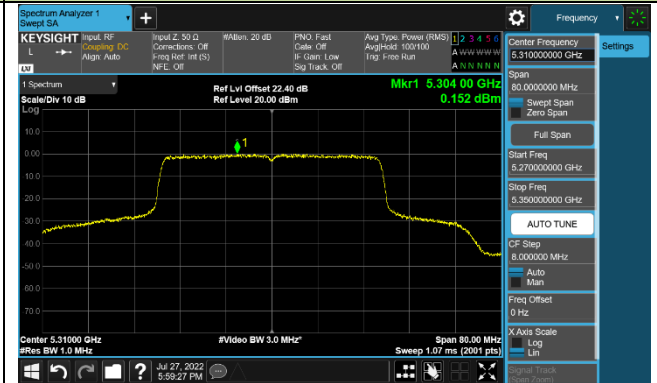

802.11ax-HE40 Power Spectral Density - Ant 3

Channel 38 (5190MHz)

Channel 46 (5230MHz)

Channel 54 (5270MHz)

Channel 62 (5310MHz)

Channel 102 (5510MHz)

Channel 110 (5550MHz)

Channel 134 (5670MHz)

Channel 142 (5710MHz)