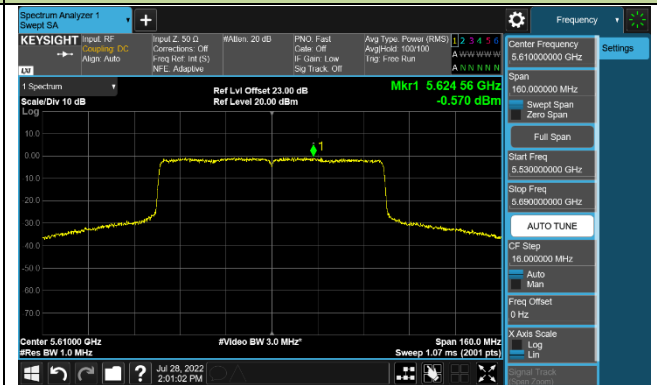

802.11ax-HE80 Power Spectral Density - Ant 2

Channel 42 (5210MHz)

Channel 58 (5290MHz)

Channel 106 (5530MHz)

Channel 122 (5610MHz)

Channel 138 (5690MHz)

Channel 155 (5775MHz)

802.11ax-HE160 Power Spectral Density - Ant 2

Channel 50 (5250MHz)

Channel 114 (5570MHz)

802.11a Power Spectral Density - Ant 3

Channel 36 (5180MHz)

Channel 44 (5220MHz)

Channel 48 (5240MHz)

Channel 52 (5260MHz)

Channel 60 (5300MHz)