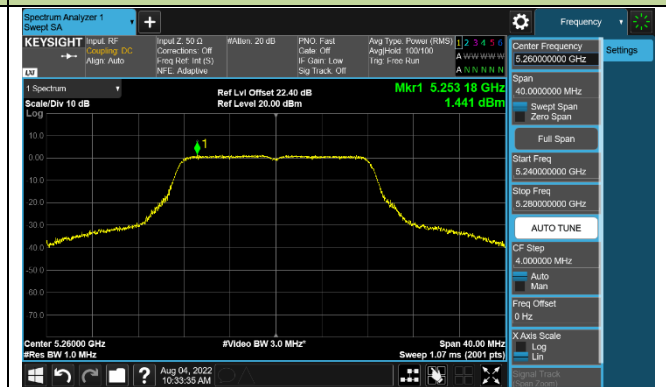

802.11ax-HE80 Power Spectral Density - Ant 2

Channel 42 (5210MHz)

Channel 58 (5290MHz)

Channel 106 (5530MHz)

Channel 122 (5610MHz)

Channel 138 (5690MHz)

Channel 155 (5775MHz)

802.11ax-HE160 Power Spectral Density - Ant 2

Channel 50 (5250MHz)

Channel 114 (5570MHz)

802.11a Power Spectral Density - Ant 3

Channel 36 (5180MHz)

Channel 44 (5220MHz)

Channel 48 (5240MHz)

Channel 52 (5260MHz)

Channel 60 (5300MHz)

Channel 64 (5320MHz)

Channel 100 (5500MHz)

Channel 116 (5580MHz)

802.11ac-VHT20 Power Spectral Density - Ant 3

Channel 36 (5180MHz)

Channel 44 (5220MHz)

Channel 48 (5240MHz)

Channel 52 (5260MHz)