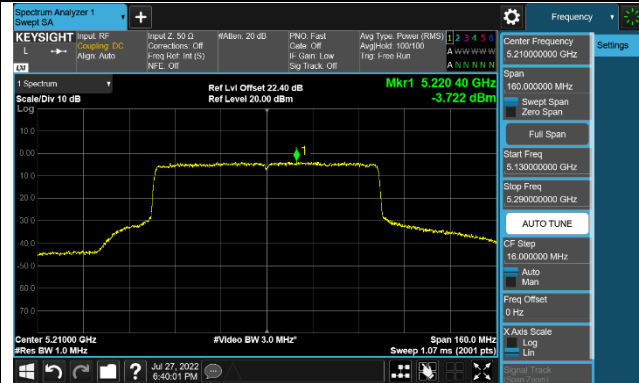

802.11ax-HE80 Power Spectral Density - Ant 2

Channel 42 (5210MHz)

Channel 58 (5290MHz)

Channel 106 (5530MHz)

Channel 122 (5610MHz)

Channel 138 (5690MHz)

Channel 155 (5775MHz)

802.11ax-HE160 Power Spectral Density - Ant 2

Channel 50 (5250MHz)

Channel 114 (5570MHz)

802.11a Power Spectral Density - Ant 3

Channel 36 (5180MHz)

Channel 44 (5220MHz)

Channel 48 (5240MHz)

Channel 52 (5260MHz)

Channel 60 (5300MHz)