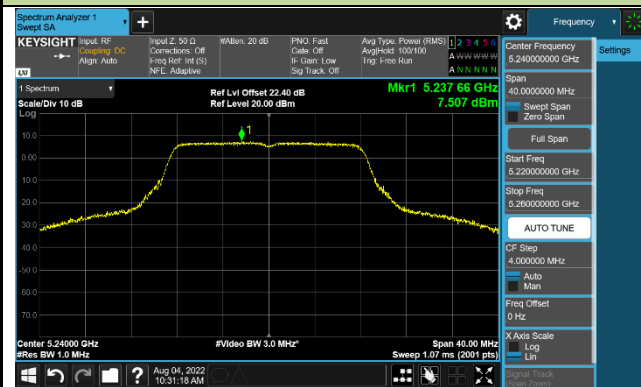

Channel 50 (5250MHz)

Channel 114 (5570MHz)

802.11a Power Spectral Density - Ant 3

Channel 36 (5180MHz)

Channel 44 (5220MHz)

Channel 48 (5240MHz)

Channel 52 (5260MHz)

Channel 60 (5300MHz)

Channel 64 (5320MHz)

Channel 100 (5500MHz)

Channel 116 (5580MHz)

802.11ac-VHT20 Power Spectral Density - Ant 3

Channel 36 (5180MHz)

Channel 44 (5220MHz)

Channel 48 (5240MHz)

Channel 52 (5260MHz)