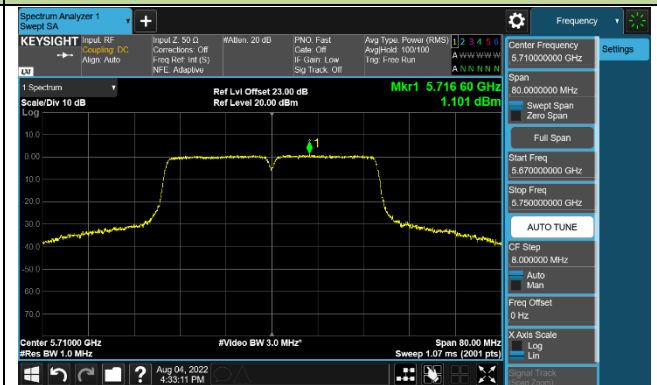

Channel 62 (5310MHz)

Channel 102 (5510MHz)

Channel 110 (5550MHz)

Channel 134 (5670MHz)

Channel 142 (5710MHz)

802.11ac-VHT80 Power Spectral Density - Ant 3

Channel 42 (5210MHz)

Channel 58 (5290MHz)

Channel 106 (5530MHz)

Channel 122 (5610MHz)

Channel 138 (5690MHz)

Channel 155 (5775MHz)

802.11ac-VHT160 Power Spectral Density - Ant 3

Channel 50 (5250MHz)

Channel 114 (5570MHz)

802.11ax-HE20 Power Spectral Density - Ant 3