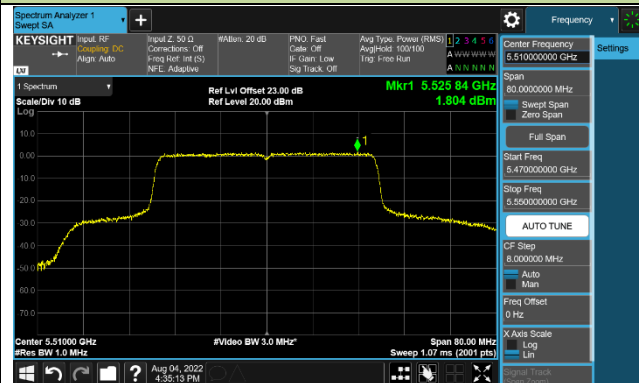

802.11ax-HE40 Power Spectral Density - Ant 3

Channel 38 (5190MHz)

Channel 46 (5230MHz)

Channel 54 (5270MHz)

Channel 62 (5310MHz)

Channel 102 (5510MHz)

Channel 110 (5550MHz)

Channel 134 (5670MHz)

Channel 142 (5710MHz)