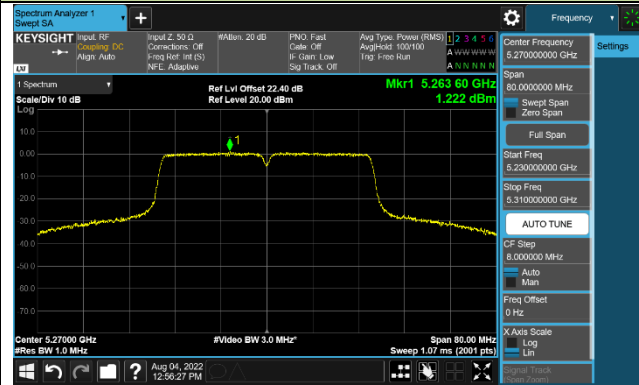

Channel 60 (5300MHz)

Channel 64 (5320MHz)

Channel 100 (5500MHz)

Channel 116 (5580MHz)

802.11ac-VHT40 Power Spectral Density - Ant 3

Channel 38 (5190MHz)

Channel 46 (5230MHz)

Channel 54 (5270MHz)

Channel 62 (5310MHz)

Channel 102 (5510MHz)

Channel 110 (5550MHz)

Channel 134 (5670MHz)

Channel 142 (5710MHz)

802.11ac-VHT80 Power Spectral Density - Ant 3

Channel 42 (5210MHz)

Channel 58 (5290MHz)