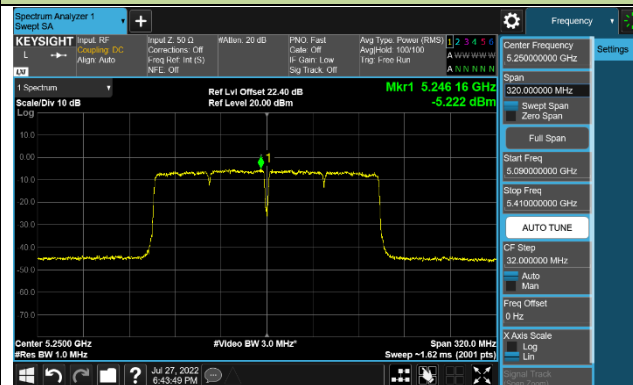

Channel 106 (5530MHz)

Channel 122 (5610MHz)

Channel 138 (5690MHz)

Channel 155 (5775MHz)

802.11ac-VHT160 Power Spectral Density - Ant 3

Channel 50 (5250MHz)

Channel 114 (5570MHz)

802.11ax-HE20 Power Spectral Density - Ant 3