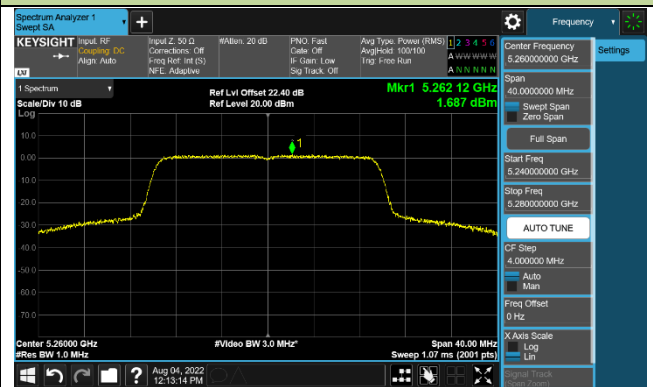

Channel 36 (5180MHz)

Channel 44 (5220MHz)

Channel 48 (5240MHz)

Channel 52 (5260MHz)

Channel 60 (5300MHz)

Channel 64 (5320MHz)

Channel 100 (5500MHz)

Channel 116 (5580MHz)

802.11ax-HE40 Power Spectral Density - Ant 3

Channel 38 (5190MHz)

Channel 46 (5230MHz)

Channel 54 (5270MHz)

Channel 62 (5310MHz)

Channel 102 (5510MHz)

Channel 110 (5550MHz)

Channel 134 (5670MHz)

Channel 142 (5710MHz)