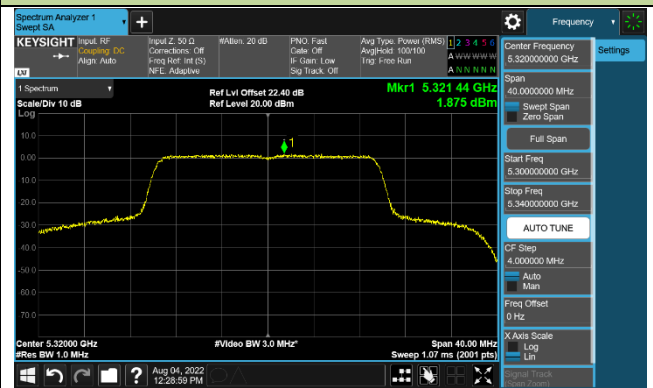

Channel 36 (5180MHz)

Channel 44 (5220MHz)

Channel 48 (5240MHz)

Channel 52 (5260MHz)

Channel 60 (5300MHz)

Channel 64 (5320MHz)

Channel 100 (5500MHz)

Channel 116 (5580MHz)

802.11ax-HE40 Power Spectral Density - Ant 3

Channel 38 (5190MHz)

Channel 46 (5230MHz)

Channel 54 (5270MHz)

Channel 62 (5310MHz)

Channel 102 (5510MHz)

Channel 110 (5550MHz)

Channel 134 (5670MHz)

Channel 142 (5710MHz)