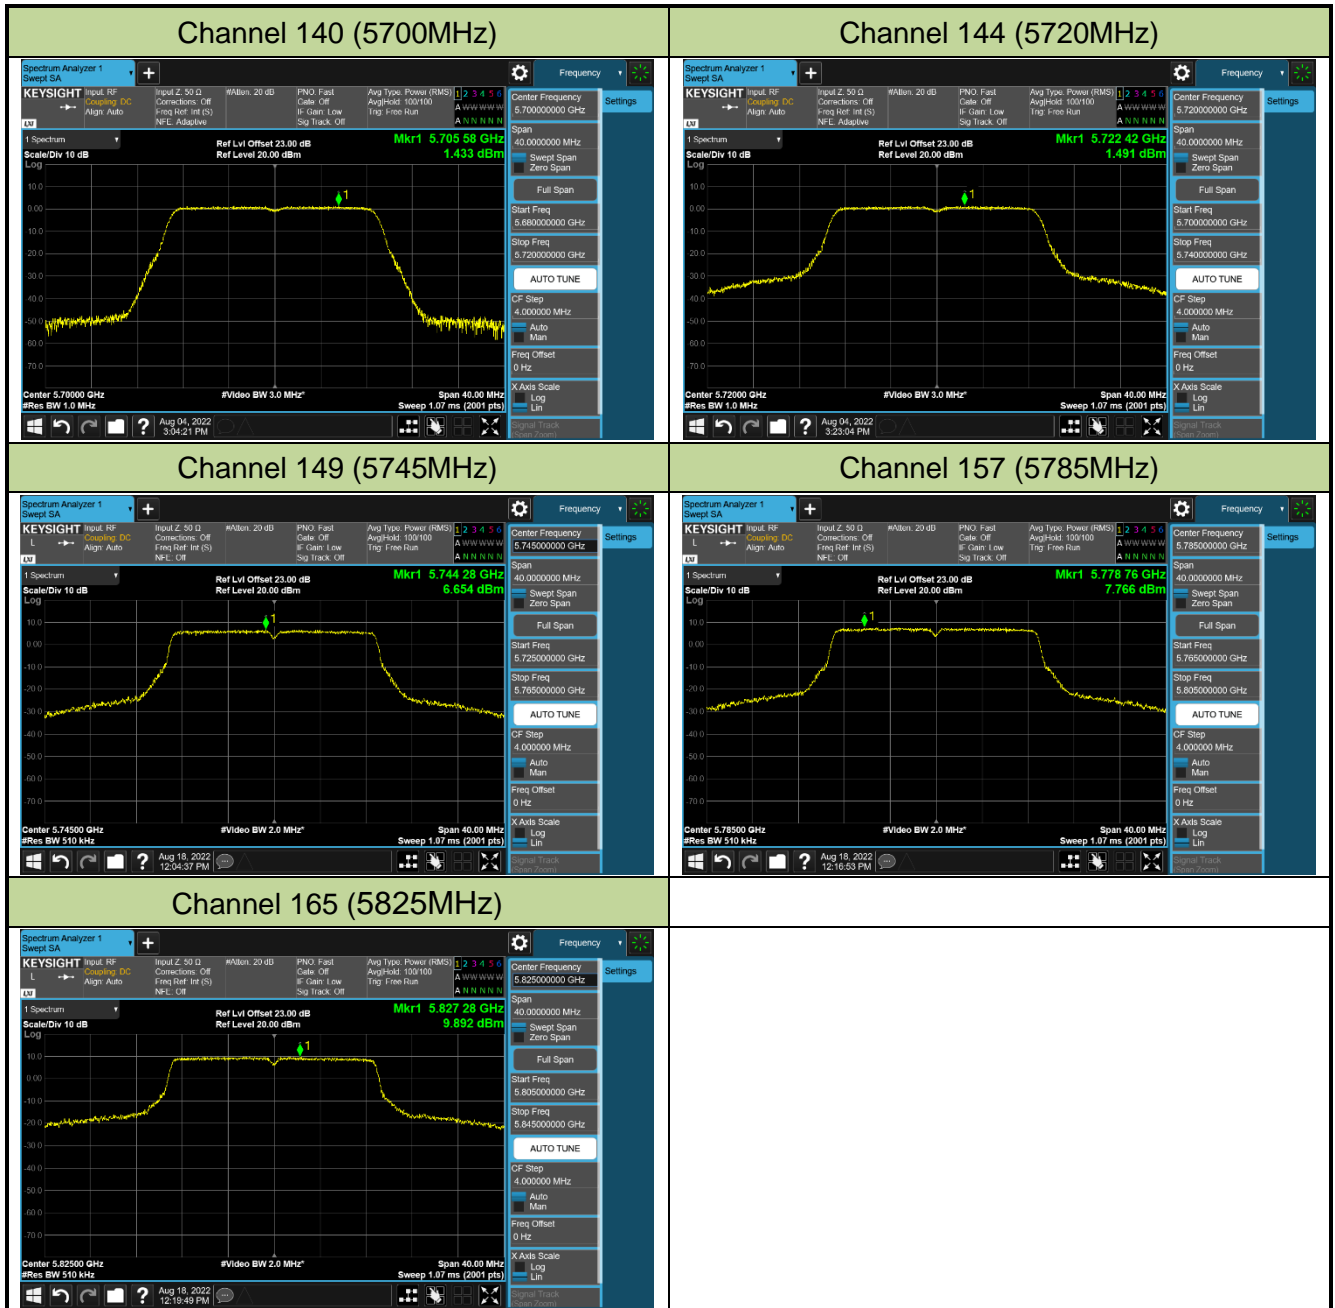

Channel 64 (5320MHz)

Channel 100 (5500MHz)

Channel 116 (5580MHz)

802.11ac-VHT20 Power Spectral Density - Ant 3

Channel 36 (5180MHz)

Channel 44 (5220MHz)

Channel 48 (5240MHz)

Channel 52 (5260MHz)

Channel 60 (5300MHz)

Channel 64 (5320MHz)

Channel 100 (5500MHz)

Channel 116 (5580MHz)

802.11ac-VHT40 Power Spectral Density - Ant 3

Channel 38 (5190MHz)

Channel 46 (5230MHz)

Channel 54 (5270MHz)

Channel 62 (5310MHz)

Channel 102 (5510MHz)

Channel 110 (5550MHz)

Channel 134 (5670MHz)

Channel 142 (5710MHz)

802.11ac-VHT80 Power Spectral Density - Ant 3

Channel 42 (5210MHz)

Channel 58 (5290MHz)