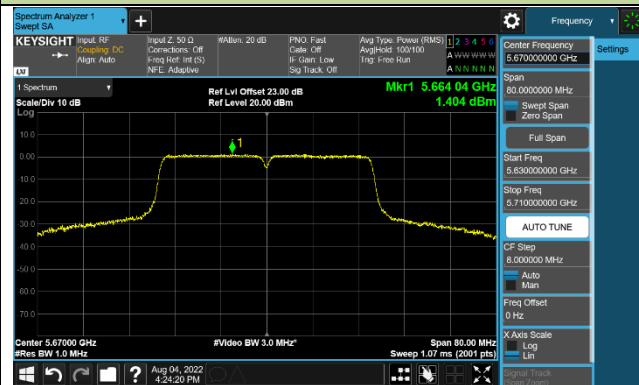

Channel 62 (5310MHz)

Channel 102 (5510MHz)

Channel 110 (5550MHz)

Channel 134 (5670MHz)

Channel 142 (5710MHz)

802.11ac-VHT80 Power Spectral Density - Ant 3

Channel 42 (5210MHz)

Channel 58 (5290MHz)

Channel 106 (5530MHz)

Channel 122 (5610MHz)

Channel 138 (5690MHz)

Channel 155 (5775MHz)

802.11ac-VHT160 Power Spectral Density - Ant 3

Channel 50 (5250MHz)

Channel 114 (5570MHz)

802.11ax-HE20 Power Spectral Density - Ant 3