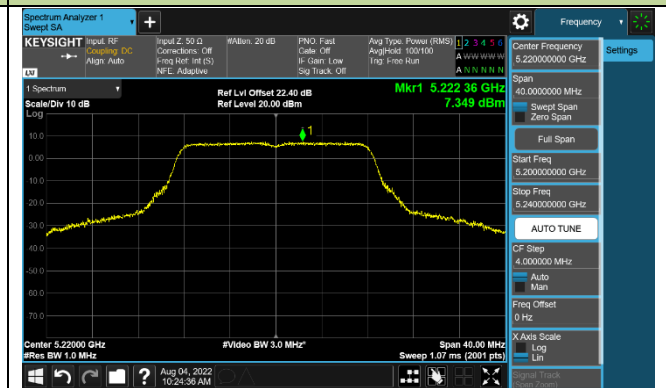

802.11ax-HE80 Power Spectral Density - Ant 2

Channel 42 (5210MHz)

Channel 58 (5290MHz)

Channel 106 (5530MHz)

Channel 122 (5610MHz)

Channel 138 (5690MHz)

Channel 155 (5775MHz)

802.11ax-HE160 Power Spectral Density - Ant 2

Channel 50 (5250MHz)

Channel 114 (5570MHz)

802.11a Power Spectral Density - Ant 3

Channel 36 (5180MHz)

Channel 44 (5220MHz)

Channel 48 (5240MHz)

Channel 52 (5260MHz)

Channel 60 (5300MHz)

Channel 64 (5320MHz)

Channel 100 (5500MHz)

Channel 116 (5580MHz)

802.11ac-VHT20 Power Spectral Density - Ant 3

Channel 36 (5180MHz)

Channel 44 (5220MHz)

Channel 48 (5240MHz)

Channel 52 (5260MHz)