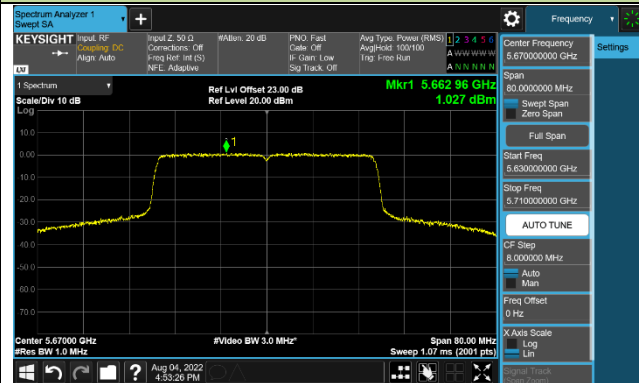

802.11ax-HE40 Power Spectral Density - Ant 3

Channel 38 (5190MHz)

Channel 46 (5230MHz)

Channel 54 (5270MHz)

Channel 62 (5310MHz)

Channel 102 (5510MHz)

Channel 110 (5550MHz)

Channel 134 (5670MHz)

Channel 142 (5710MHz)