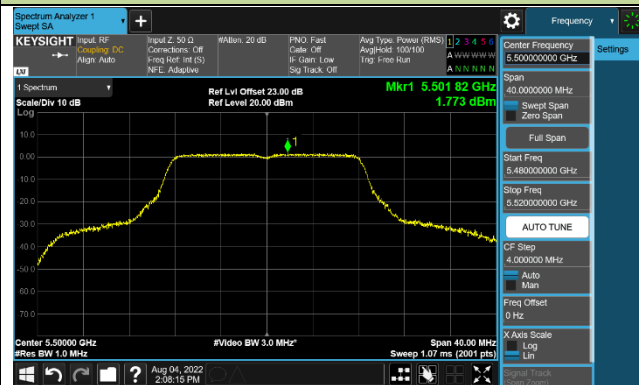

802.11ax-HE160 Power Spectral Density - Ant 1

Channel 50 (5250MHz)

Channel 114 (5570MHz)

802.11a Power Spectral Density - Ant 2

Channel 36 (5180MHz)

Channel 44 (5220MHz)

Channel 48 (5240MHz)

Channel 52 (5260MHz)

Channel 60 (5300MHz)

Channel 64 (5320MHz)

Channel 100 (5500MHz)

Channel 116 (5580MHz)

802.11ac-VHT20 Power Spectral Density - Ant 2

Channel 36 (5180MHz)

Channel 44 (5220MHz)

Channel 48 (5240MHz)