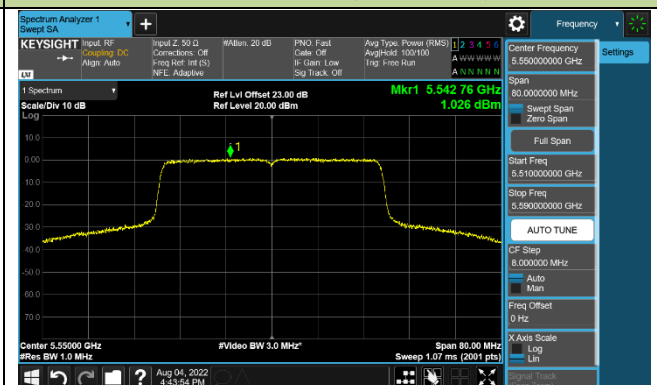

802.11ax-HE40 Power Spectral Density - Ant 1

Channel 38 (5190MHz)

Channel 46 (5230MHz)

Channel 54 (5270MHz)

Channel 62 (5310MHz)

Channel 102 (5510MHz)

Channel 110 (5550MHz)

Channel 134 (5670MHz)

Channel 142 (5710MHz)

802.11ax-HE80 Power Spectral Density - Ant 1

Channel 42 (5210MHz)

Channel 58 (5290MHz)

Channel 106 (5530MHz)

Channel 122 (5610MHz)

Channel 138 (5690MHz)

Channel 155 (5775MHz)