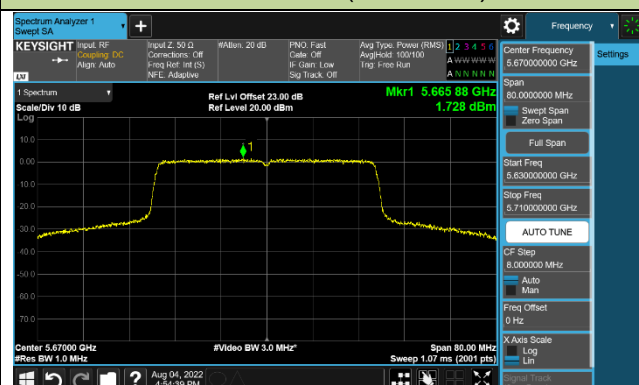

802.11ax-HE40 Power Spectral Density - Ant 1

Channel 38 (5190MHz)

Channel 46 (5230MHz)

Channel 54 (5270MHz)

Channel 62 (5310MHz)

Channel 102 (5510MHz)

Channel 110 (5550MHz)

Channel 134 (5670MHz)

Channel 142 (5710MHz)

802.11ax-HE80 Power Spectral Density - Ant 1

Channel 42 (5210MHz)

Channel 58 (5290MHz)

Channel 106 (5530MHz)

Channel 122 (5610MHz)

Channel 138 (5690MHz)

Channel 155 (5775MHz)