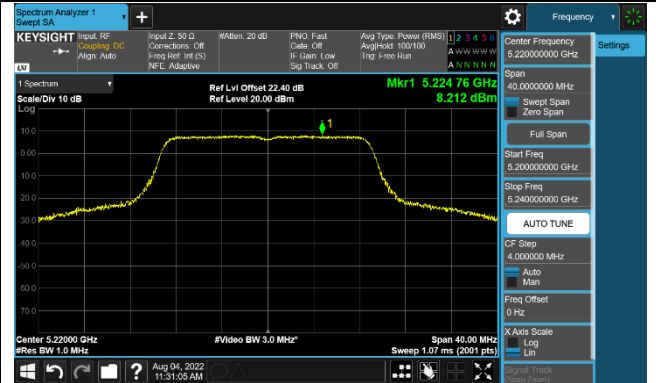

802.11ax-HE160 Power Spectral Density - Ant 1

Channel 50 (5250MHz)

Channel 114 (5570MHz)

802.11a Power Spectral Density - Ant 2

Channel 36 (5180MHz)

Channel 44 (5220MHz)

Channel 48 (5240MHz)

Channel 52 (5260MHz)

Channel 60 (5300MHz)

Channel 64 (5320MHz)

Channel 100 (5500MHz)

Channel 116 (5580MHz)

802.11ac-VHT20 Power Spectral Density - Ant 2

Channel 36 (5180MHz)

Channel 44 (5220MHz)

Channel 48 (5240MHz)