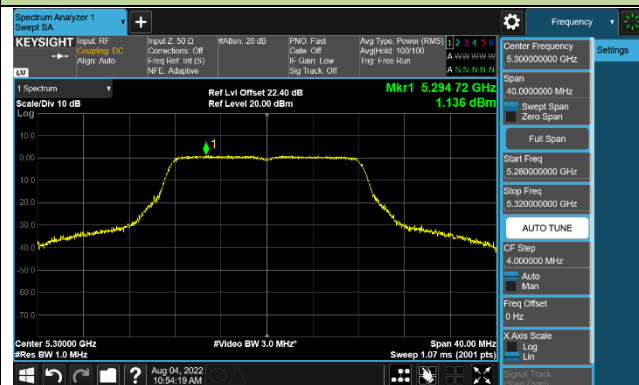

802.11ax-HE160 Power Spectral Density - Ant 1

Channel 50 (5250MHz)

Channel 114 (5570MHz)

802.11a Power Spectral Density - Ant 2

Channel 36 (5180MHz)

Channel 44 (5220MHz)

Channel 48 (5240MHz)

Channel 52 (5260MHz)

Channel 60 (5300MHz)

Channel 64 (5320MHz)

Channel 100 (5500MHz)

Channel 116 (5580MHz)

802.11ac-VHT20 Power Spectral Density - Ant 2

Channel 36 (5180MHz)

Channel 44 (5220MHz)

Channel 48 (5240MHz)