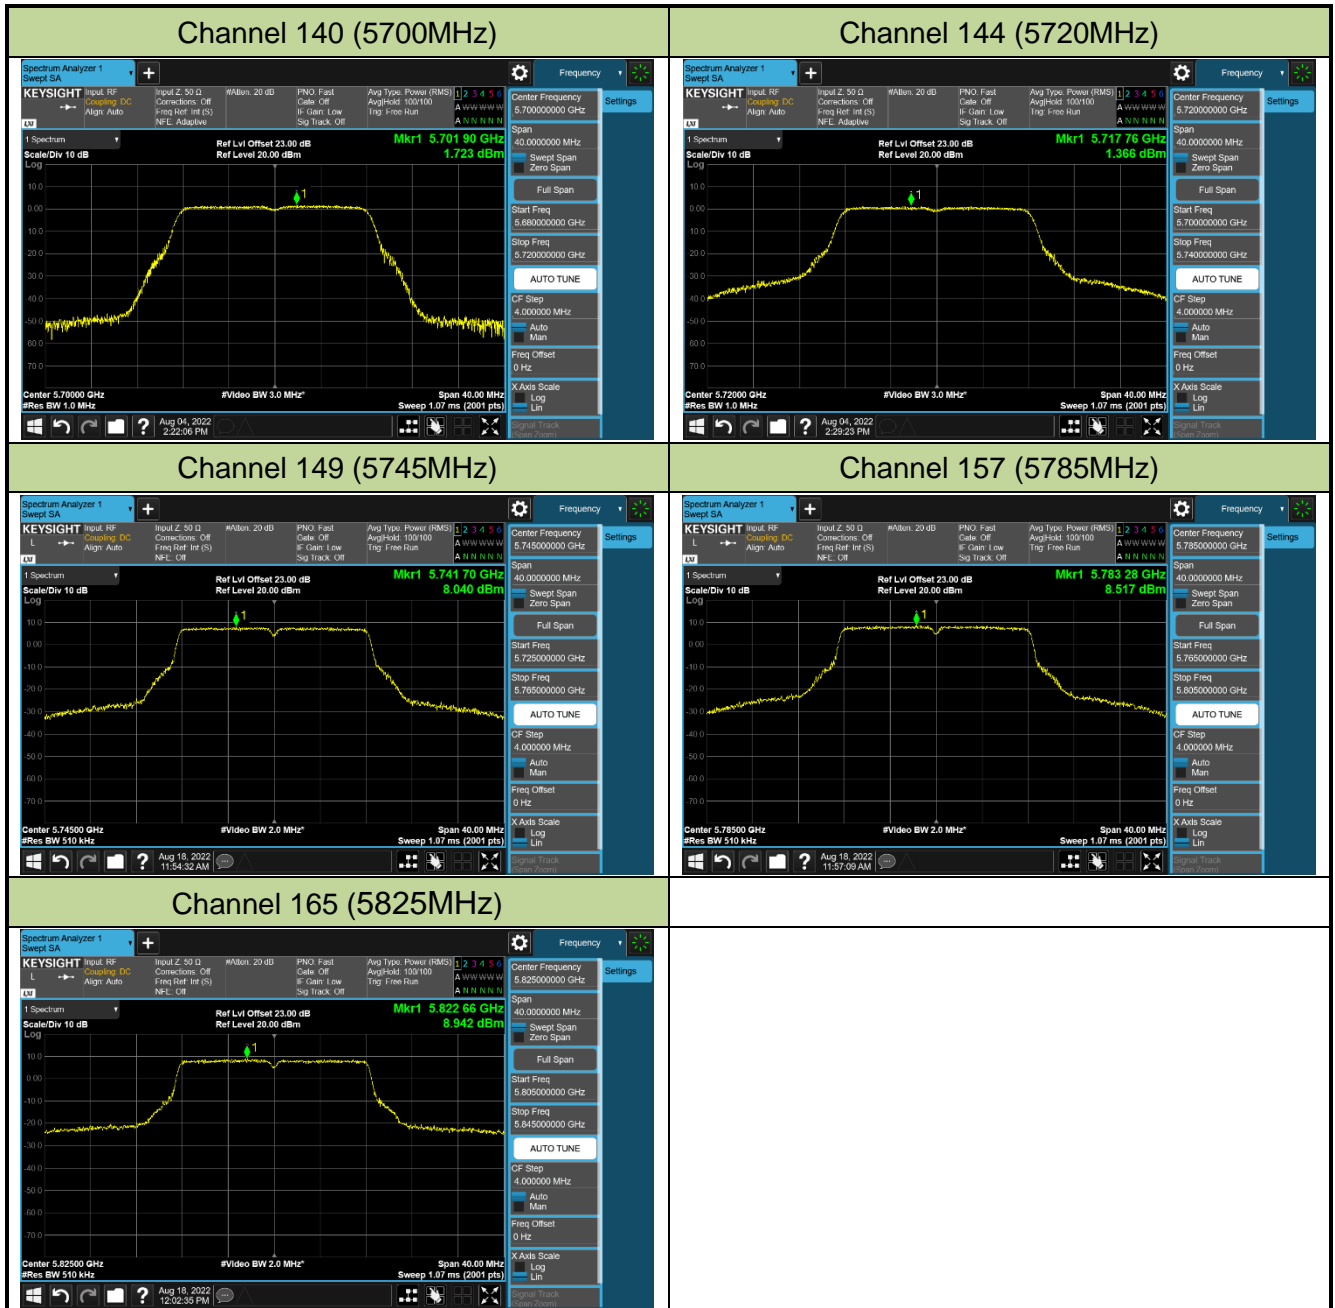

802.11ax-HE160 Power Spectral Density - Ant 1

Channel 50 (5250MHz)

Channel 114 (5570MHz)

802.11a Power Spectral Density - Ant 2

Channel 36 (5180MHz)

Channel 44 (5220MHz)

Channel 48 (5240MHz)

Channel 52 (5260MHz)

Channel 60 (5300MHz)

Channel 64 (5320MHz)

Channel 100 (5500MHz)

Channel 116 (5580MHz)

802.11ac-VHT20 Power Spectral Density - Ant 2

Channel 36 (5180MHz)

Channel 44 (5220MHz)

Channel 48 (5240MHz)

Channel 52 (5260MHz)

Channel 60 (5300MHz)

Channel 64 (5320MHz)

Channel 100 (5500MHz)

Channel 116 (5580MHz)

802.11ac-VHT40 Power Spectral Density - Ant 2

Channel 38 (5190MHz)

Channel 46 (5230MHz)