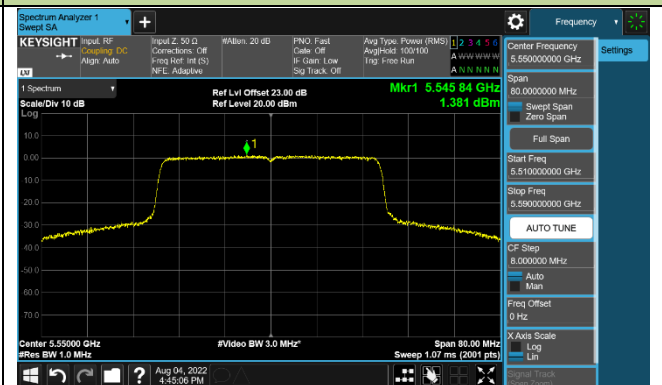

Channel 116 (5580MHz)

802.11ax-HE40 Power Spectral Density - Ant 2

Channel 38 (5190MHz)

Channel 46 (5230MHz)

Channel 54 (5270MHz)

Channel 62 (5310MHz)

Channel 102 (5510MHz)

Channel 110 (5550MHz)

Channel 134 (5670MHz)

Channel 142 (5710MHz)