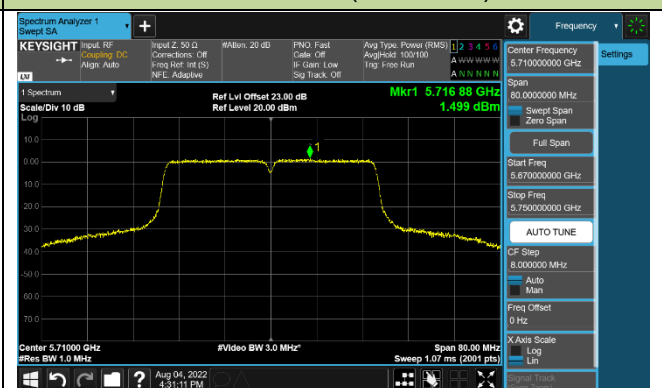

Channel 54 (5270MHz)

Channel 62 (5310MHz)

Channel 102 (5510MHz)

Channel 110 (5550MHz)

Channel 134 (5670MHz)

Channel 142 (5710MHz)

802.11ac-VHT80 Power Spectral Density - Ant 2

Channel 42 (5210MHz)

Channel 58 (5290MHz)

Channel 106 (5530MHz)

Channel 122 (5610MHz)

Channel 138 (5690MHz)

Channel 155 (5775MHz)

802.11ac-VHT160 Power Spectral Density - Ant 2

Channel 50 (5250MHz)

Channel 114 (5570MHz)