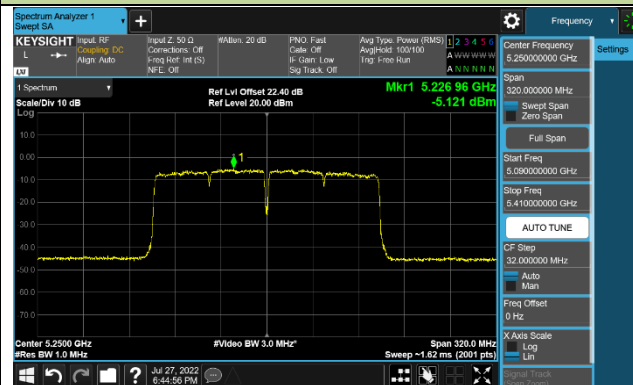

Channel 54 (5270MHz)

Channel 62 (5310MHz)

Channel 102 (5510MHz)

Channel 110 (5550MHz)

Channel 134 (5670MHz)

Channel 142 (5710MHz)

802.11ac-VHT80 Power Spectral Density - Ant 2

Channel 42 (5210MHz)

Channel 58 (5290MHz)

Channel 106 (5530MHz)

Channel 122 (5610MHz)

Channel 138 (5690MHz)

Channel 155 (5775MHz)

802.11ac-VHT160 Power Spectral Density - Ant 2

Channel 50 (5250MHz)

Channel 114 (5570MHz)

802.11ax-HE20 Power Spectral Density - Ant 2

Channel 36 (5180MHz)

Channel 44 (5220MHz)

Channel 48 (5240MHz)

Channel 52 (5260MHz)

Channel 60 (5300MHz)

Channl 64 (5320MHz)

Channel 100 (5500MHz)