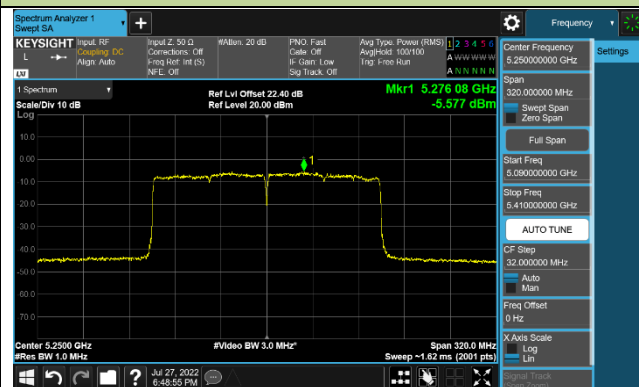

Channel 142 (5710MHz)

802.11ax-HE80 Power Spectral Density - Ant 1

Channel 42 (5210MHz)

Channel 58 (5290MHz)

Channel 106 (5530MHz)

Channel 122 (5610MHz)

Channel 138 (5690MHz)

Channel 155 (5775MHz)

802.11ax-HE160 Power Spectral Density - Ant 1

Channel 50 (5250MHz)

Channel 114 (5570MHz)

802.11a Power Spectral Density - Ant 2

Channel 36 (5180MHz)

Channel 44 (5220MHz)

Channel 48 (5240MHz)

Channel 52 (5260MHz)