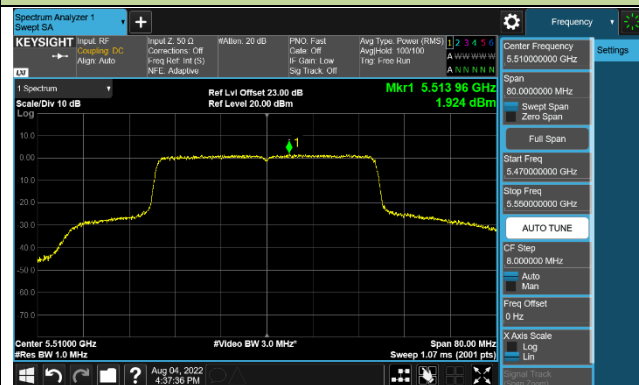

Channel 116 (5580MHz)

802.11ax-HE40 Power Spectral Density - Ant 2

Channel 38 (5190MHz)

Channel 46 (5230MHz)

Channel 54 (5270MHz)

Channel 62 (5310MHz)

Channel 102 (5510MHz)

Channel 110 (5550MHz)

Channel 134 (5670MHz)

Channel 142 (5710MHz)