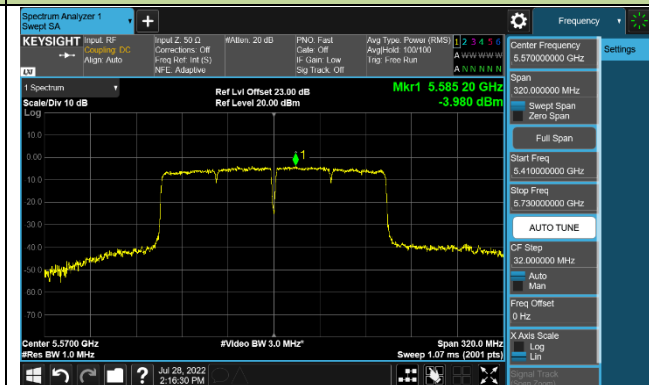

Channel 54 (5270MHz)

Channel 62 (5310MHz)

Channel 102 (5510MHz)

Channel 110 (5550MHz)

Channel 134 (5670MHz)

Channel 142 (5710MHz)

802.11ac-VHT80 Power Spectral Density - Ant 2

Channel 42 (5210MHz)

Channel 58 (5290MHz)

Channel 106 (5530MHz)

Channel 122 (5610MHz)

Channel 138 (5690MHz)

Channel 155 (5775MHz)

802.11ac-VHT160 Power Spectral Density - Ant 2

Channel 50 (5250MHz)

Channel 114 (5570MHz)

802.11ax-HE20 Power Spectral Density - Ant 2

Channel 36 (5180MHz)

Channel 44 (5220MHz)

Channel 48 (5240MHz)

Channel 52 (5260MHz)

Channel 60 (5300MHz)

Channl 64 (5320MHz)

Channel 100 (5500MHz)