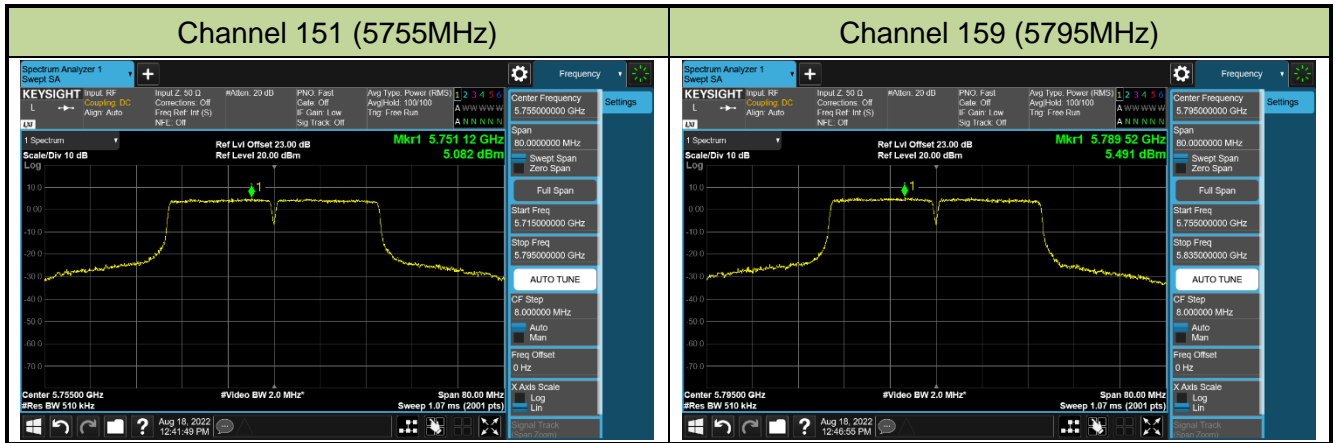

Channel 54 (5270MHz)

Channel 62 (5310MHz)

Channel 102 (5510MHz)

Channel 110 (5550MHz)

Channel 134 (5670MHz)

Channel 142 (5710MHz)

802.11ac-VHT80 Power Spectral Density - Ant 2

Channel 42 (5210MHz)

Channel 58 (5290MHz)

Channel 106 (5530MHz)

Channel 122 (5610MHz)

Channel 138 (5690MHz)

Channel 155 (5775MHz)

802.11ac-VHT160 Power Spectral Density - Ant 2

Channel 50 (5250MHz)

Channel 114 (5570MHz)