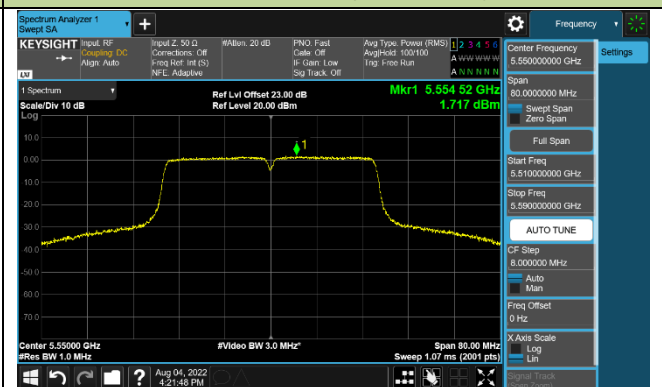

Channel 54 (5270MHz)

Channel 62 (5310MHz)

Channel 102 (5510MHz)

Channel 110 (5550MHz)

Channel 134 (5670MHz)

Channel 142 (5710MHz)

802.11ac-VHT80 Power Spectral Density - Ant 2

Channel 42 (5210MHz)

Channel 58 (5290MHz)

Channel 106 (5530MHz)

Channel 122 (5610MHz)

Channel 138 (5690MHz)

Channel 155 (5775MHz)

802.11ac-VHT160 Power Spectral Density - Ant 2

Channel 50 (5250MHz)

Channel 114 (5570MHz)