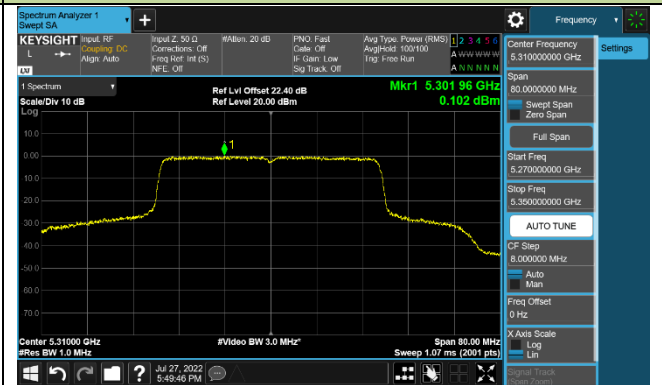

Channel 116 (5580MHz)

802.11ax-HE40 Power Spectral Density - Ant 2

Channel 38 (5190MHz)

Channel 46 (5230MHz)

Channel 54 (5270MHz)

Channel 62 (5310MHz)

Channel 102 (5510MHz)

Channel 110 (5550MHz)

Channel 134 (5670MHz)

Channel 142 (5710MHz)