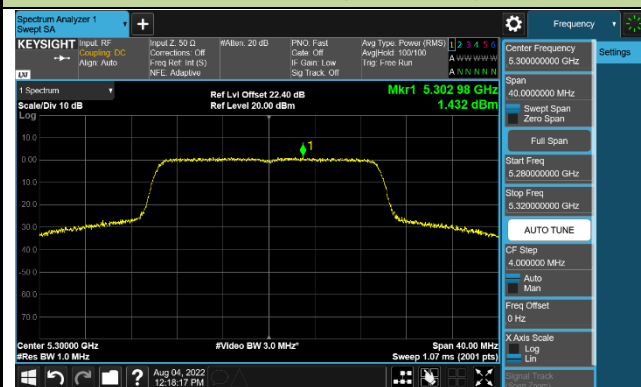

Channel 58 (5290MHz)

Channel 106 (5530MHz)

Channel 122 (5610MHz)

Channel 138 (5690MHz)

Channel 155 (5775MHz)

802.11ac-VHT160 Power Spectral Density - Ant 2

Channel 50 (5250MHz)

Channel 114 (5570MHz)

802.11ax-HE20 Power Spectral Density - Ant 2

Channel 36 (5180MHz)

Channel 44 (5220MHz)

Channel 48 (5240MHz)

Channel 52 (5260MHz)

Channel 60 (5300MHz)

Channl 64 (5320MHz)

Channel 100 (5500MHz)