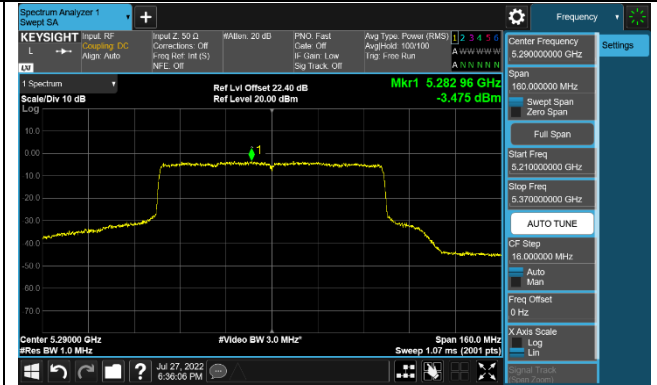

Channel 142 (5710MHz)

802.11ax-HE80 Power Spectral Density - Ant 1

Channel 42 (5210MHz)

Channel 58 (5290MHz)

Channel 106 (5530MHz)

Channel 122 (5610MHz)

Channel 138 (5690MHz)

Channel 155 (5775MHz)

802.11ax-HE160 Power Spectral Density - Ant 1

Channel 50 (5250MHz)

Channel 114 (5570MHz)

802.11a Power Spectral Density - Ant 2

Channel 36 (5180MHz)

Channel 44 (5220MHz)

Channel 48 (5240MHz)

Channel 52 (5260MHz)