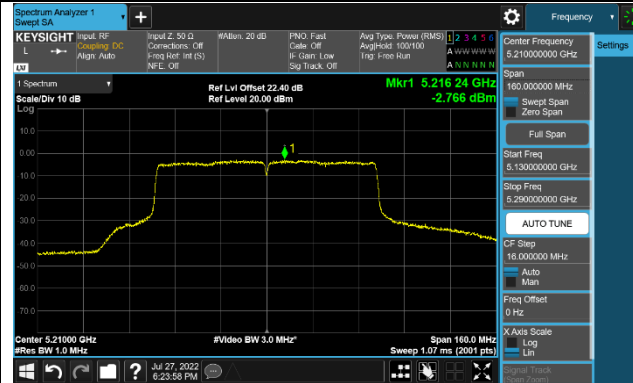

Channel 54 (5270MHz)

Channel 62 (5310MHz)

Channel 102 (5510MHz)

Channel 110 (5550MHz)

Channel 134 (5670MHz)

Channel 142 (5710MHz)

802.11ac-VHT80 Power Spectral Density - Ant 2

Channel 42 (5210MHz)

Channel 58 (5290MHz)

Channel 106 (5530MHz)

Channel 122 (5610MHz)

Channel 138 (5690MHz)

Channel 155 (5775MHz)

802.11ac-VHT160 Power Spectral Density - Ant 2

Channel 50 (5250MHz)

Channel 114 (5570MHz)