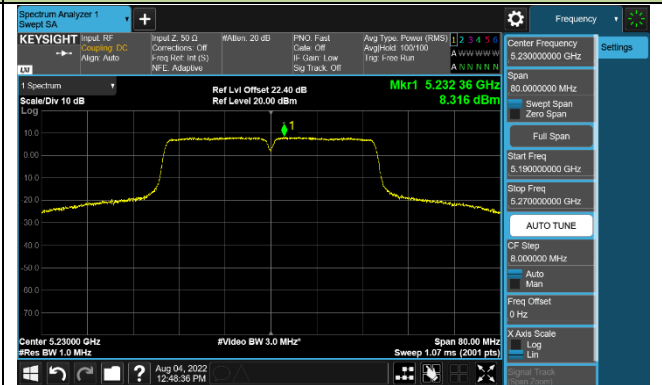

Channel 52 (5260MHz)

Channel 60 (5300MHz)

Channel 64 (5320MHz)

Channel 100 (5500MHz)

Channel 116 (5580MHz)

802.11ac-VHT40 Power Spectral Density - Ant 2

Channel 38 (5190MHz)

Channel 46 (5230MHz)

Channel 54 (5270MHz)

Channel 62 (5310MHz)

Channel 102 (5510MHz)

Channel 110 (5550MHz)

Channel 134 (5670MHz)

Channel 142 (5710MHz)

802.11ac-VHT80 Power Spectral Density - Ant 2

Channel 42 (5210MHz)