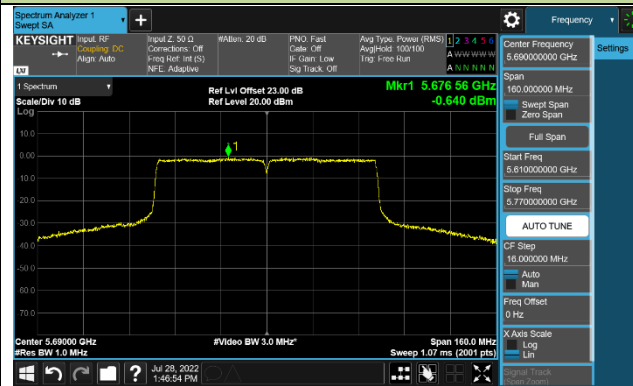

Channel 58 (5290MHz)

Channel 106 (5530MHz)

Channel 122 (5610MHz)

Channel 138 (5690MHz)

Channel 155 (5775MHz)

802.11ac-VHT160 Power Spectral Density - Ant 2

Channel 50 (5250MHz)

Channel 114 (5570MHz)

802.11ax-HE20 Power Spectral Density - Ant 2

Channel 36 (5180MHz)

Channel 44 (5220MHz)

Channel 48 (5240MHz)

Channel 52 (5260MHz)

Channel 60 (5300MHz)

Channl 64 (5320MHz)

Channel 100 (5500MHz)