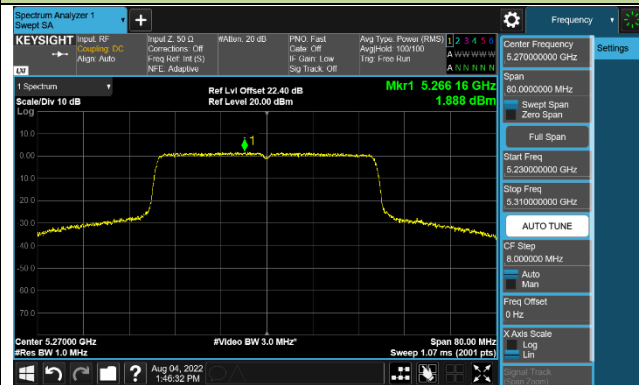

Channel 116 (5580MHz)

802.11ax-HE40 Power Spectral Density - Ant 2

Channel 38 (5190MHz)

Channel 46 (5230MHz)

Channel 54 (5270MHz)

Channel 62 (5310MHz)

Channel 102 (5510MHz)

Channel 110 (5550MHz)

Channel 134 (5670MHz)

Channel 142 (5710MHz)