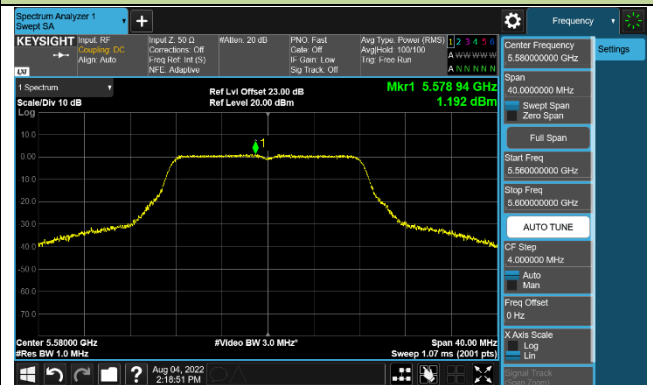

Channel 60 (5300MHz)

Channel 64 (5320MHz)

Channel 100 (5500MHz)

Channel 116 (5580MHz)

802.11ac-VHT20 Power Spectral Density - Ant 2

Channel 36 (5180MHz)

Channel 44 (5220MHz)

Channel 48 (5240MHz)