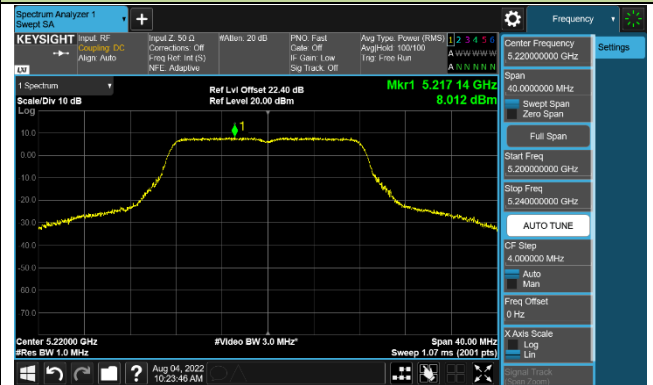

802.11ax-HE160 Power Spectral Density - Ant 1

Channel 50 (5250MHz)

Channel 114 (5570MHz)

802.11a Power Spectral Density - Ant 2

Channel 36 (5180MHz)

Channel 44 (5220MHz)

Channel 48 (5240MHz)

Channel 52 (5260MHz)

Channel 60 (5300MHz)

Channel 64 (5320MHz)

Channel 100 (5500MHz)

Channel 116 (5580MHz)

802.11ac-VHT20 Power Spectral Density - Ant 2

Channel 36 (5180MHz)

Channel 44 (5220MHz)

Channel 48 (5240MHz)