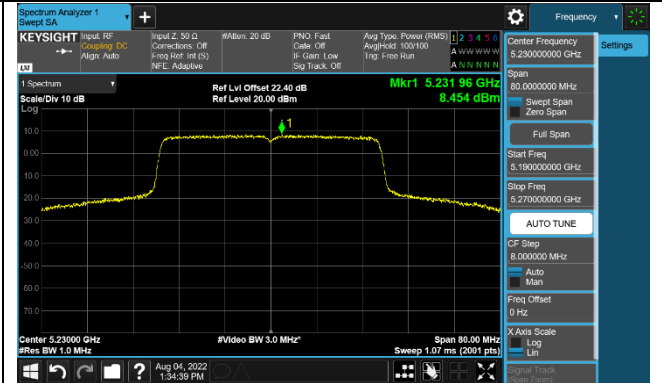

Channel 116 (5580MHz)

802.11ax-HE40 Power Spectral Density - Ant 2

Channel 38 (5190MHz)

Channel 46 (5230MHz)

Channel 54 (5270MHz)

Channel 62 (5310MHz)

Channel 102 (5510MHz)

Channel 110 (5550MHz)

Channel 134 (5670MHz)

Channel 142 (5710MHz)