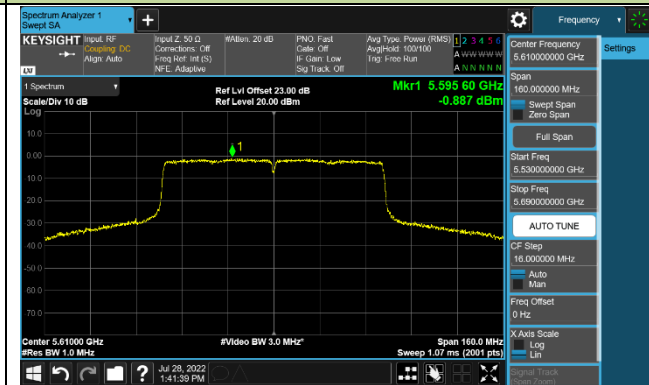

Channel 54 (5270MHz)

Channel 62 (5310MHz)

Channel 102 (5510MHz)

Channel 110 (5550MHz)

Channel 134 (5670MHz)

Channel 142 (5710MHz)

802.11ac-VHT80 Power Spectral Density - Ant 2

Channel 42 (5210MHz)

Channel 58 (5290MHz)

Channel 106 (5530MHz)

Channel 122 (5610MHz)

Channel 138 (5690MHz)

Channel 155 (5775MHz)

802.11ac-VHT160 Power Spectral Density - Ant 2

Channel 50 (5250MHz)

Channel 114 (5570MHz)