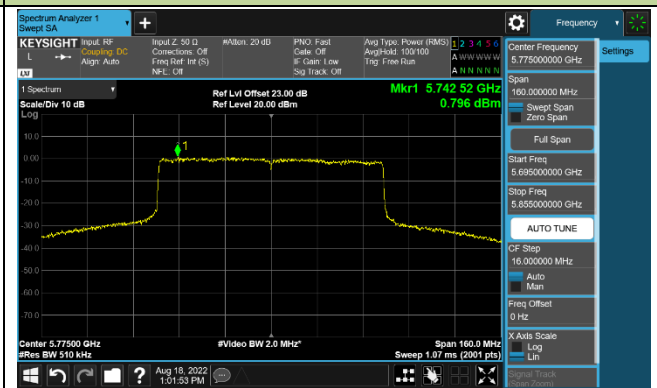

Channel 142 (5710MHz)

802.11ax-HE80 Power Spectral Density - Ant 1

Channel 42 (5210MHz)

Channel 58 (5290MHz)

Channel 106 (5530MHz)

Channel 122 (5610MHz)

Channel 138 (5690MHz)

Channel 155 (5775MHz)

802.11ax-HE160 Power Spectral Density - Ant 1

Channel 50 (5250MHz)

Channel 114 (5570MHz)

802.11a Power Spectral Density - Ant 2

Channel 36 (5180MHz)

Channel 44 (5220MHz)

Channel 48 (5240MHz)

Channel 52 (5260MHz)