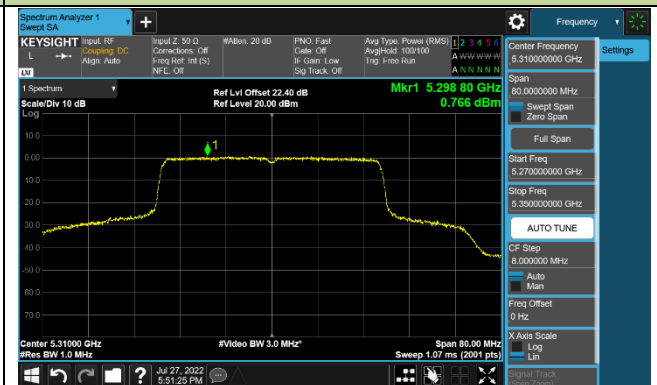

802.11ax-HE40 Power Spectral Density - Ant 1

Channel 38 (5190MHz)

Channel 46 (5230MHz)

Channel 54 (5270MHz)

Channel 62 (5310MHz)

Channel 102 (5510MHz)

Channel 110 (5550MHz)

Channel 134 (5670MHz)

Channel 142 (5710MHz)

802.11ax-HE80 Power Spectral Density - Ant 1

Channel 42 (5210MHz)

Channel 58 (5290MHz)

Channel 106 (5530MHz)

Channel 122 (5610MHz)

Channel 138 (5690MHz)

Channel 155 (5775MHz)