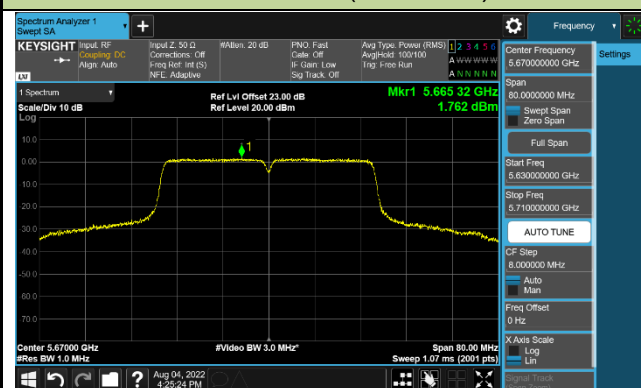

Channel 54 (5270MHz)

Channel 62 (5310MHz)

Channel 102 (5510MHz)

Channel 110 (5550MHz)

Channel 134 (5670MHz)

Channel 142 (5710MHz)

802.11ac-VHT80 Power Spectral Density - Ant 2

Channel 42 (5210MHz)

Channel 58 (5290MHz)

Channel 106 (5530MHz)

Channel 122 (5610MHz)

Channel 138 (5690MHz)

Channel 155 (5775MHz)

802.11ac-VHT160 Power Spectral Density - Ant 2

Channel 50 (5250MHz)

Channel 114 (5570MHz)