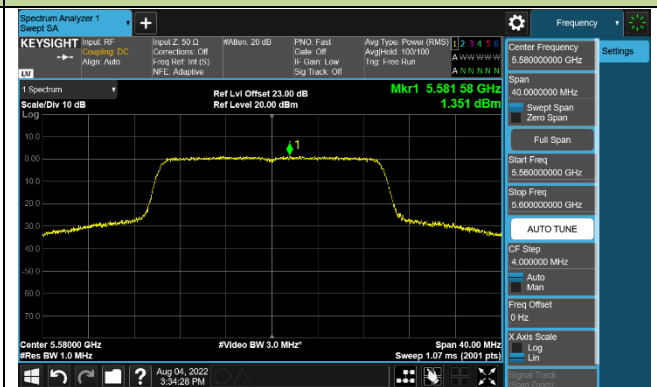

Channel 58 (5290MHz)

Channel 106 (5530MHz)

Channel 122 (5610MHz)

Channel 138 (5690MHz)

Channel 155 (5775MHz)

802.11ac-VHT160 Power Spectral Density - Ant 2

Channel 50 (5250MHz)

Channel 114 (5570MHz)

802.11ax-HE20 Power Spectral Density - Ant 2

Channel 36 (5180MHz)

Channel 44 (5220MHz)

Channel 48 (5240MHz)

Channel 52 (5260MHz)

Channel 60 (5300MHz)

Channl 64 (5320MHz)

Channel 100 (5500MHz)

Channel 116 (5580MHz)

802.11ax-HE40 Power Spectral Density - Ant 2

Channel 38 (5190MHz)

Channel 46 (5230MHz)

Channel 54 (5270MHz)

Channel 62 (5310MHz)

Channel 102 (5510MHz)

Channel 110 (5550MHz)

Channel 134 (5670MHz)

Channel 142 (5710MHz)