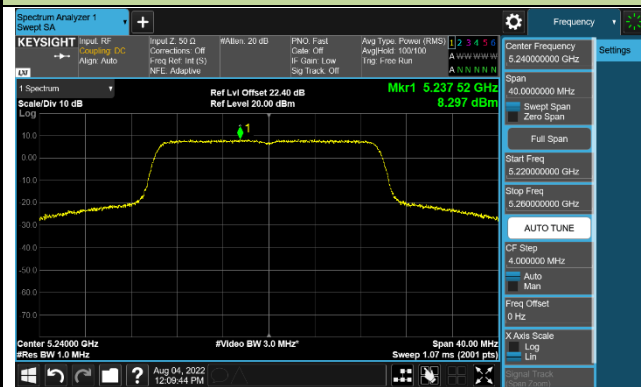

Channel 58 (5290MHz)

Channel 106 (5530MHz)

Channel 122 (5610MHz)

Channel 138 (5690MHz)

Channel 155 (5775MHz)

802.11ac-VHT160 Power Spectral Density - Ant 2

Channel 50 (5250MHz)

Channel 114 (5570MHz)

802.11ax-HE20 Power Spectral Density - Ant 2

Channel 36 (5180MHz)

Channel 44 (5220MHz)

Channel 48 (5240MHz)

Channel 52 (5260MHz)

Channel 60 (5300MHz)

Channl 64 (5320MHz)

Channel 100 (5500MHz)