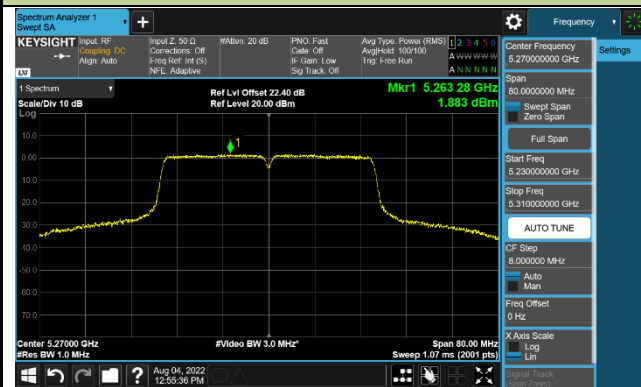

Channel 52 (5260MHz)

Channel 60 (5300MHz)

Channel 64 (5320MHz)

Channel 100 (5500MHz)

Channel 116 (5580MHz)

802.11ac-VHT40 Power Spectral Density - Ant 2

Channel 38 (5190MHz)

Channel 46 (5230MHz)

Channel 54 (5270MHz)

Channel 62 (5310MHz)

Channel 102 (5510MHz)

Channel 110 (5550MHz)

Channel 134 (5670MHz)

Channel 142 (5710MHz)

802.11ac-VHT80 Power Spectral Density - Ant 2

Channel 42 (5210MHz)