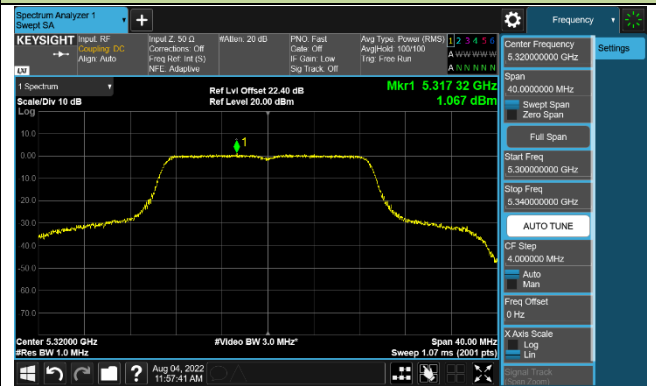

Channel 64 (5320MHz)