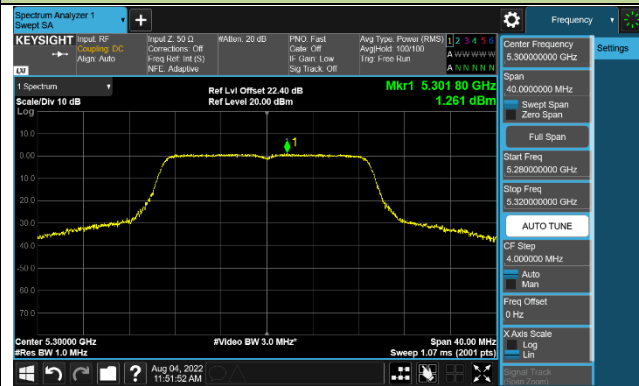

Channel 60 (5300MHz)