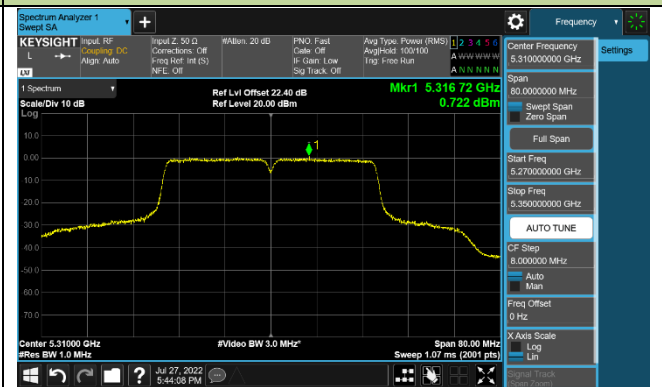

Channel 52 (5260MHz)

Channel 60 (5300MHz)

Channel 64 (5320MHz)

Channel 100 (5500MHz)

Channel 116 (5580MHz)

802.11ac-VHT40 Power Spectral Density - Ant 2

Channel 38 (5190MHz)

Channel 46 (5230MHz)

Channel 54 (5270MHz)

Channel 62 (5310MHz)

Channel 102 (5510MHz)

Channel 110 (5550MHz)

Channel 134 (5670MHz)

Channel 142 (5710MHz)

802.11ac-VHT80 Power Spectral Density - Ant 2

Channel 42 (5210MHz)