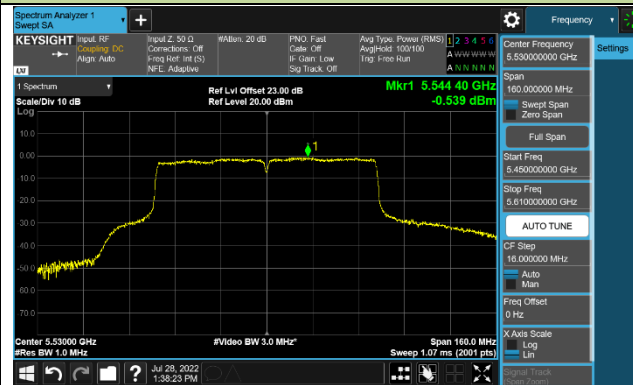

Channel 54 (5270MHz)

Channel 62 (5310MHz)

Channel 102 (5510MHz)

Channel 110 (5550MHz)

Channel 134 (5670MHz)

Channel 142 (5710MHz)

802.11ac-VHT80 Power Spectral Density - Ant 2

Channel 42 (5210MHz)

Channel 58 (5290MHz)

Channel 106 (5530MHz)

Channel 122 (5610MHz)

Channel 138 (5690MHz)

Channel 155 (5775MHz)

802.11ac-VHT160 Power Spectral Density - Ant 2

Channel 50 (5250MHz)

Channel 114 (5570MHz)