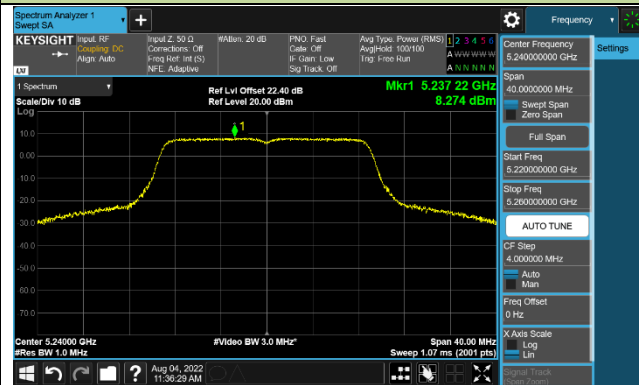

802.11ax-HE160 Power Spectral Density - Ant 1

Channel 50 (5250MHz)

Channel 114 (5570MHz)

802.11a Power Spectral Density - Ant 2

Channel 36 (5180MHz)

Channel 44 (5220MHz)

Channel 48 (5240MHz)

Channel 52 (5260MHz)

Channel 60 (5300MHz)

Channel 64 (5320MHz)

Channel 100 (5500MHz)

Channel 116 (5580MHz)

802.11ac-VHT20 Power Spectral Density - Ant 2

Channel 36 (5180MHz)

Channel 44 (5220MHz)

Channel 48 (5240MHz)