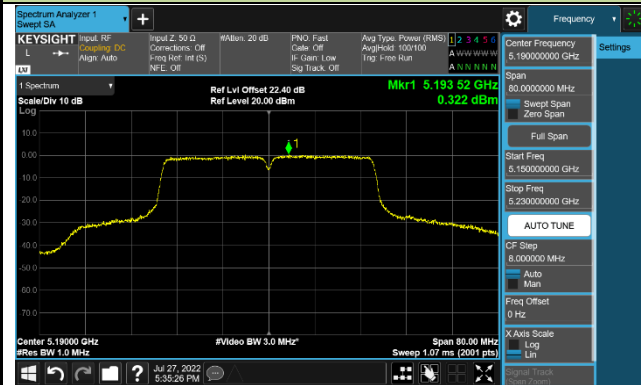

Channel 52 (5260MHz)

Channel 60 (5300MHz)

Channel 64 (5320MHz)

Channel 100 (5500MHz)

Channel 116 (5580MHz)

802.11ac-VHT40 Power Spectral Density - Ant 2

Channel 38 (5190MHz)

Channel 46 (5230MHz)

Channel 54 (5270MHz)

Channel 62 (5310MHz)

Channel 102 (5510MHz)

Channel 110 (5550MHz)

Channel 134 (5670MHz)

Channel 142 (5710MHz)

802.11ac-VHT80 Power Spectral Density - Ant 2

Channel 42 (5210MHz)