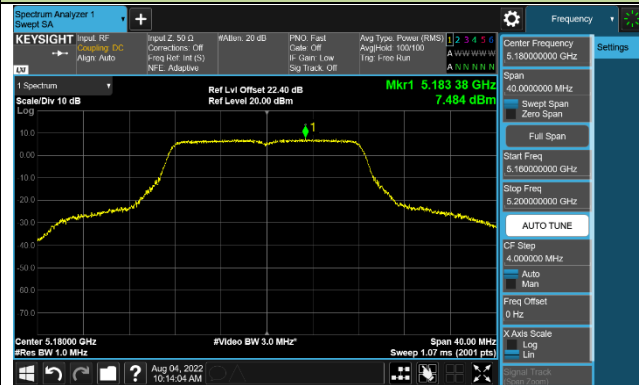

802.11ax-HE160 Power Spectral Density - Ant 1

Channel 50 (5250MHz)

Channel 114 (5570MHz)

802.11a Power Spectral Density - Ant 2

Channel 36 (5180MHz)

Channel 44 (5220MHz)

Channel 48 (5240MHz)

Channel 52 (5260MHz)

Channel 60 (5300MHz)

Channel 64 (5320MHz)

Channel 100 (5500MHz)

Channel 116 (5580MHz)

802.11ac-VHT20 Power Spectral Density - Ant 2

Channel 36 (5180MHz)

Channel 44 (5220MHz)

Channel 48 (5240MHz)