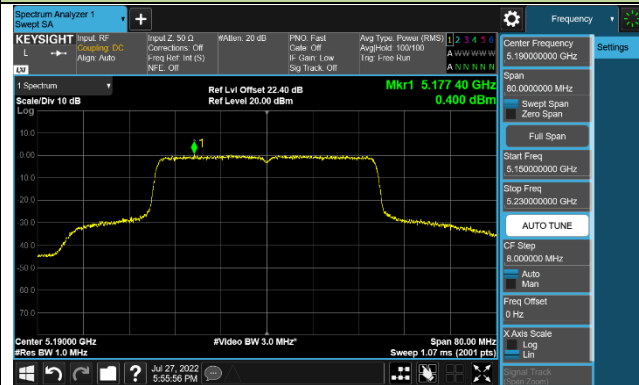

802.11ax-HE40 Power Spectral Density - Ant 1

Channel 38 (5190MHz)

Channel 46 (5230MHz)

Channel 54 (5270MHz)

Channel 62 (5310MHz)

Channel 102 (5510MHz)

Channel 110 (5550MHz)

Channel 134 (5670MHz)

Channel 142 (5710MHz)

802.11ax-HE80 Power Spectral Density - Ant 1

Channel 42 (5210MHz)

Channel 58 (5290MHz)

Channel 106 (5530MHz)

Channel 122 (5610MHz)

Channel 138 (5690MHz)

Channel 155 (5775MHz)