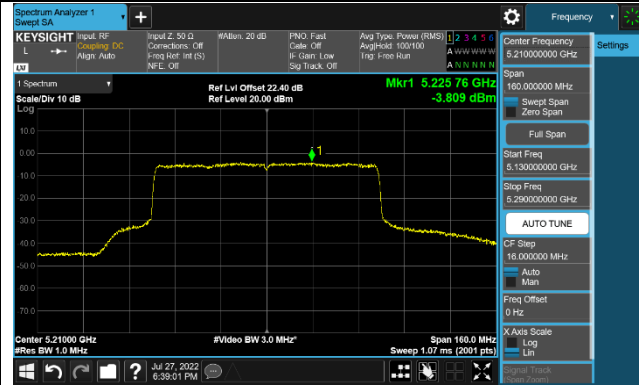

802.11ax-HE40 Power Spectral Density - Ant 1

Channel 38 (5190MHz)

Channel 46 (5230MHz)

Channel 54 (5270MHz)

Channel 62 (5310MHz)

Channel 102 (5510MHz)

Channel 110 (5550MHz)

Channel 134 (5670MHz)

Channel 142 (5710MHz)

802.11ax-HE80 Power Spectral Density - Ant 1

Channel 42 (5210MHz)

Channel 58 (5290MHz)

Channel 106 (5530MHz)

Channel 122 (5610MHz)

Channel 138 (5690MHz)

Channel 155 (5775MHz)