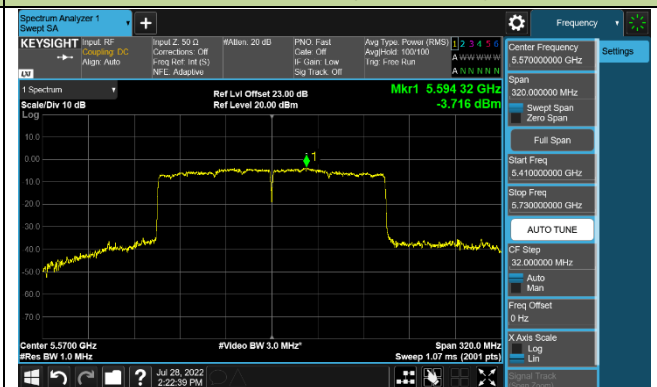

Channel 142 (5710MHz)

802.11ax-HE80 Power Spectral Density - Ant 1

Channel 42 (5210MHz)

Channel 58 (5290MHz)

Channel 106 (5530MHz)

Channel 122 (5610MHz)

Channel 138 (5690MHz)

Channel 155 (5775MHz)

802.11ax-HE160 Power Spectral Density - Ant 1

Channel 50 (5250MHz)

Channel 114 (5570MHz)

802.11a Power Spectral Density - Ant 2

Channel 36 (5180MHz)

Channel 44 (5220MHz)

Channel 48 (5240MHz)

Channel 52 (5260MHz)