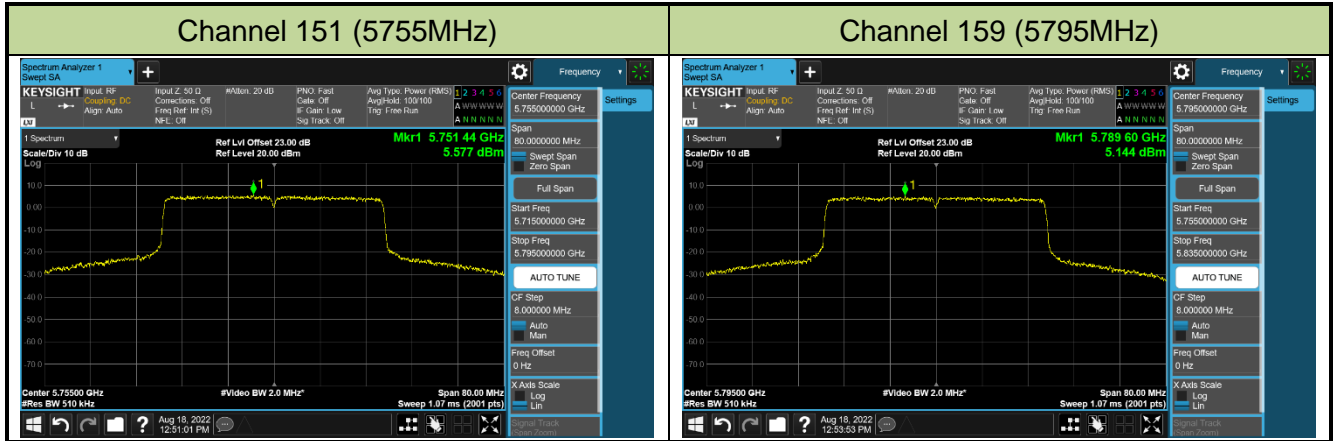

802.11ax-HE40 Power Spectral Density - Ant 1

Channel 38 (5190MHz)

Channel 46 (5230MHz)

Channel 54 (5270MHz)

Channel 62 (5310MHz)

Channel 102 (5510MHz)

Channel 110 (5550MHz)

Channel 134 (5670MHz)

Channel 142 (5710MHz)

802.11ax-HE80 Power Spectral Density - Ant 1

Channel 42 (5210MHz)

Channel 58 (5290MHz)

Channel 106 (5530MHz)

Channel 122 (5610MHz)

Channel 138 (5690MHz)

Channel 155 (5775MHz)

802.11ax-HE160 Power Spectral Density - Ant 1

Channel 50 (5250MHz)

Channel 114 (5570MHz)

802.11a Power Spectral Density - Ant 2

Channel 36 (5180MHz)

Channel 44 (5220MHz)

Channel 48 (5240MHz)

Channel 52 (5260MHz)