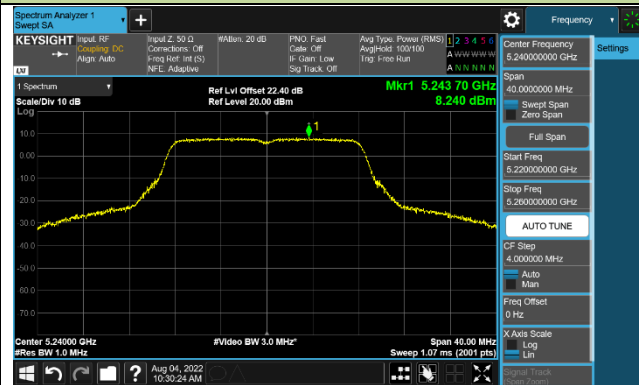

802.11ax-HE160 Power Spectral Density - Ant 1

Channel 50 (5250MHz)

Channel 114 (5570MHz)

802.11a Power Spectral Density - Ant 2

Channel 36 (5180MHz)

Channel 44 (5220MHz)

Channel 48 (5240MHz)

Channel 52 (5260MHz)

Channel 60 (5300MHz)

Channel 64 (5320MHz)

Channel 100 (5500MHz)

Channel 116 (5580MHz)

802.11ac-VHT20 Power Spectral Density - Ant 2

Channel 36 (5180MHz)

Channel 44 (5220MHz)

Channel 48 (5240MHz)