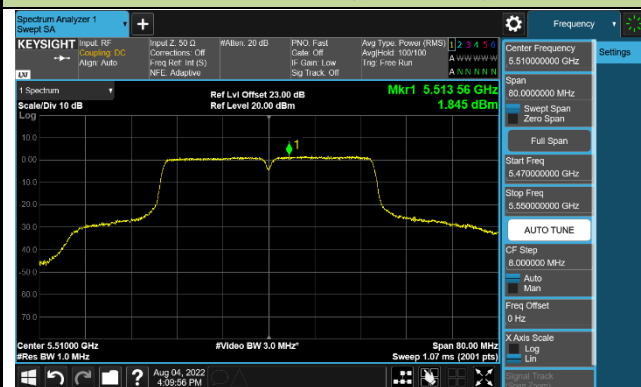

Channel 52 (5260MHz)

Channel 60 (5300MHz)

Channel 64 (5320MHz)

Channel 100 (5500MHz)

Channel 116 (5580MHz)

802.11ac-VHT40 Power Spectral Density - Ant 2

Channel 38 (5190MHz)

Channel 46 (5230MHz)

Channel 54 (5270MHz)

Channel 62 (5310MHz)

Channel 102 (5510MHz)

Channel 110 (5550MHz)

Channel 134 (5670MHz)

Channel 142 (5710MHz)

802.11ac-VHT80 Power Spectral Density - Ant 2

Channel 42 (5210MHz)