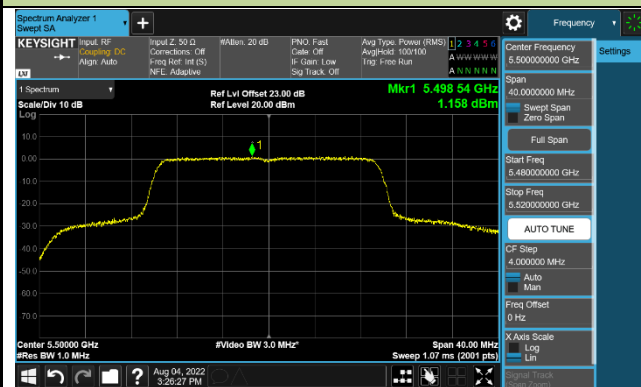

Channel 58 (5290MHz)

Channel 106 (5530MHz)

Channel 122 (5610MHz)

Channel 138 (5690MHz)

Channel 155 (5775MHz)

802.11ac-VHT160 Power Spectral Density - Ant 2

Channel 50 (5250MHz)

Channel 114 (5570MHz)

802.11ax-HE20 Power Spectral Density - Ant 2

Channel 36 (5180MHz)

Channel 44 (5220MHz)

Channel 48 (5240MHz)

Channel 52 (5260MHz)

Channel 60 (5300MHz)

Channl 64 (5320MHz)

Channel 100 (5500MHz)