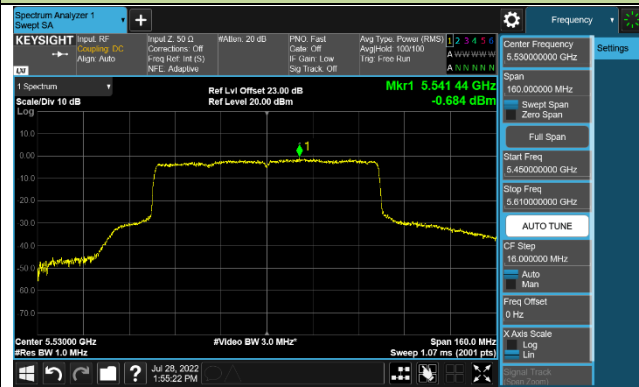

Channel 142 (5710MHz)

802.11ax-HE80 Power Spectral Density - Ant 1

Channel 42 (5210MHz)

Channel 58 (5290MHz)

Channel 106 (5530MHz)

Channel 122 (5610MHz)

Channel 138 (5690MHz)

Channel 155 (5775MHz)

802.11ax-HE160 Power Spectral Density - Ant 1

Channel 50 (5250MHz)

Channel 114 (5570MHz)

802.11a Power Spectral Density - Ant 2

Channel 36 (5180MHz)

Channel 44 (5220MHz)

Channel 48 (5240MHz)

Channel 52 (5260MHz)