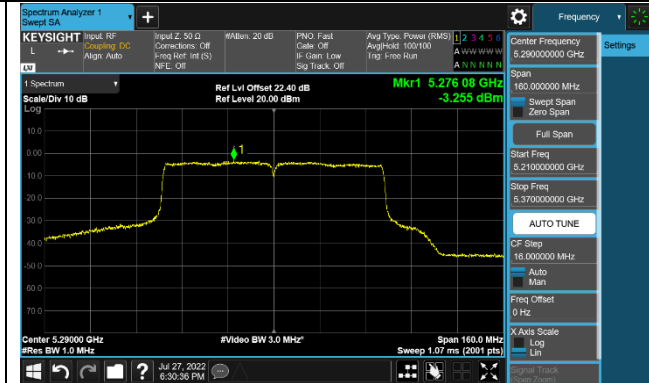

Channel 54 (5270MHz)

Channel 62 (5310MHz)

Channel 102 (5510MHz)

Channel 110 (5550MHz)

Channel 134 (5670MHz)

Channel 142 (5710MHz)

802.11ac-VHT80 Power Spectral Density - Ant 2

Channel 42 (5210MHz)

Channel 58 (5290MHz)

Channel 106 (5530MHz)

Channel 122 (5610MHz)

Channel 138 (5690MHz)

Channel 155 (5775MHz)

802.11ac-VHT160 Power Spectral Density - Ant 2

Channel 50 (5250MHz)

Channel 114 (5570MHz)