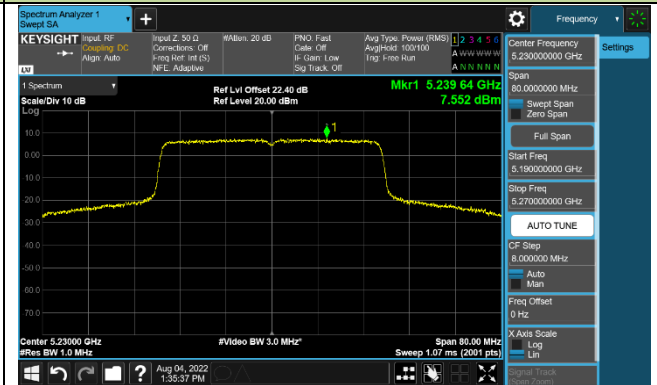

802.11ax-HE40 Power Spectral Density - Ant 1

Channel 38 (5190MHz)

Channel 46 (5230MHz)

Channel 54 (5270MHz)

Channel 62 (5310MHz)

Channel 102 (5510MHz)

Channel 110 (5550MHz)

Channel 134 (5670MHz)

Channel 142 (5710MHz)

802.11ax-HE80 Power Spectral Density - Ant 1

Channel 42 (5210MHz)

Channel 58 (5290MHz)

Channel 106 (5530MHz)

Channel 122 (5610MHz)

Channel 138 (5690MHz)

Channel 155 (5775MHz)