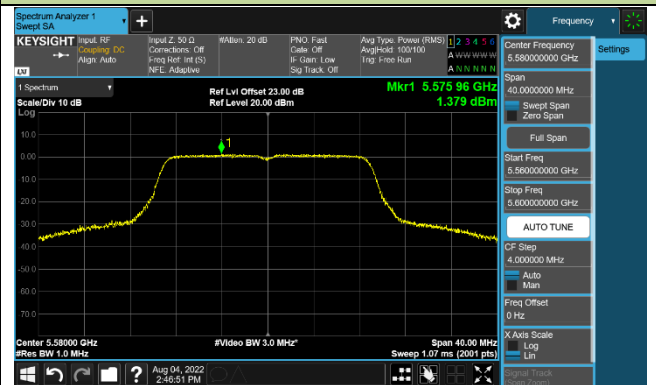

Channel 52 (5260MHz)

Channel 60 (5300MHz)

Channel 64 (5320MHz)

Channel 100 (5500MHz)

Channel 116 (5580MHz)

802.11ac-VHT40 Power Spectral Density - Ant 2

Channel 38 (5190MHz)

Channel 46 (5230MHz)

Channel 54 (5270MHz)

Channel 62 (5310MHz)

Channel 102 (5510MHz)

Channel 110 (5550MHz)

Channel 134 (5670MHz)

Channel 142 (5710MHz)

802.11ac-VHT80 Power Spectral Density - Ant 2

Channel 42 (5210MHz)