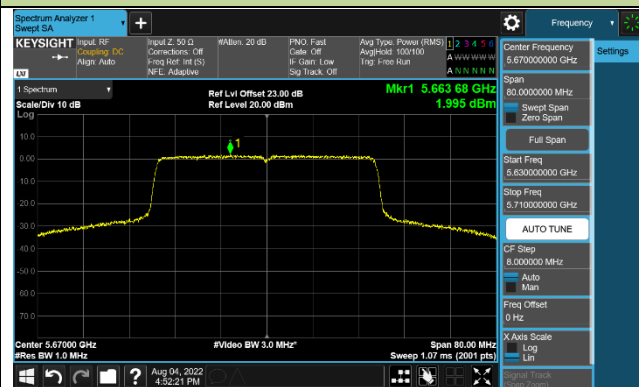

Channel 116 (5580MHz)

802.11ax-HE40 Power Spectral Density - Ant 2

Channel 38 (5190MHz)

Channel 46 (5230MHz)

Channel 54 (5270MHz)

Channel 62 (5310MHz)

Channel 102 (5510MHz)

Channel 110 (5550MHz)

Channel 134 (5670MHz)

Channel 142 (5710MHz)