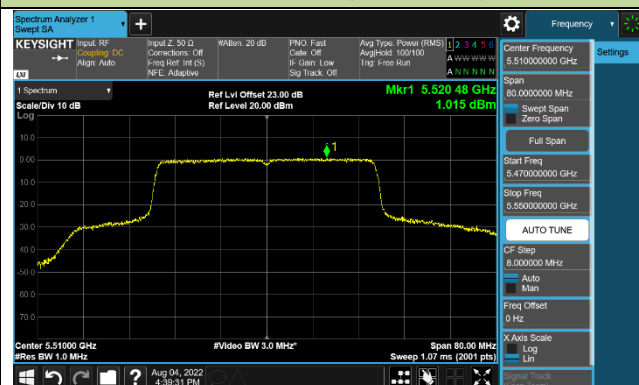

802.11ax-HE40 Power Spectral Density - Ant 1

Channel 38 (5190MHz)

Channel 46 (5230MHz)

Channel 54 (5270MHz)

Channel 62 (5310MHz)

Channel 102 (5510MHz)

Channel 110 (5550MHz)

Channel 134 (5670MHz)

Channel 142 (5710MHz)

802.11ax-HE80 Power Spectral Density - Ant 1

Channel 42 (5210MHz)

Channel 58 (5290MHz)

Channel 106 (5530MHz)

Channel 122 (5610MHz)

Channel 138 (5690MHz)

Channel 155 (5775MHz)