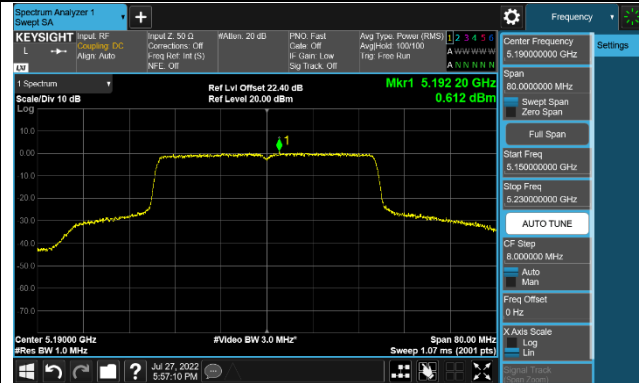

Channel 58 (5290MHz)

Channel 106 (5530MHz)

Channel 122 (5610MHz)

Channel 138 (5690MHz)

Channel 155 (5775MHz)

802.11ac-VHT160 Power Spectral Density - Ant 2

Channel 50 (5250MHz)

Channel 114 (5570MHz)

802.11ax-HE20 Power Spectral Density - Ant 2

Channel 36 (5180MHz)

Channel 44 (5220MHz)

Channel 48 (5240MHz)

Channel 52 (5260MHz)

Channel 60 (5300MHz)

Channl 64 (5320MHz)

Channel 100 (5500MHz)

Channel 116 (5580MHz)

802.11ax-HE40 Power Spectral Density - Ant 2

Channel 38 (5190MHz)

Channel 46 (5230MHz)

Channel 54 (5270MHz)

Channel 62 (5310MHz)

Channel 102 (5510MHz)

Channel 110 (5550MHz)

Channel 134 (5670MHz)

Channel 142 (5710MHz)