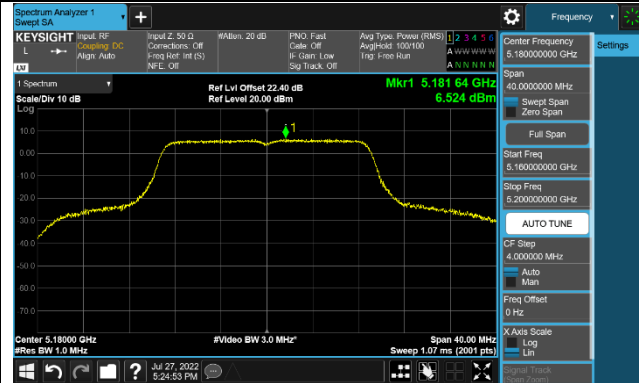

802.11ax-HE160 Power Spectral Density - Ant 1

Channel 50 (5250MHz)

Channel 114 (5570MHz)

802.11a Power Spectral Density - Ant 2

Channel 36 (5180MHz)

Channel 44 (5220MHz)

Channel 48 (5240MHz)

Channel 52 (5260MHz)

Channel 60 (5300MHz)

Channel 64 (5320MHz)

Channel 100 (5500MHz)

Channel 116 (5580MHz)

802.11ac-VHT20 Power Spectral Density - Ant 2

Channel 36 (5180MHz)

Channel 44 (5220MHz)

Channel 48 (5240MHz)

Channel 52 (5260MHz)

Channel 60 (5300MHz)

Channel 64 (5320MHz)

Channel 100 (5500MHz)

Channel 116 (5580MHz)

802.11ac-VHT40 Power Spectral Density - Ant 2

Channel 38 (5190MHz)

Channel 46 (5230MHz)