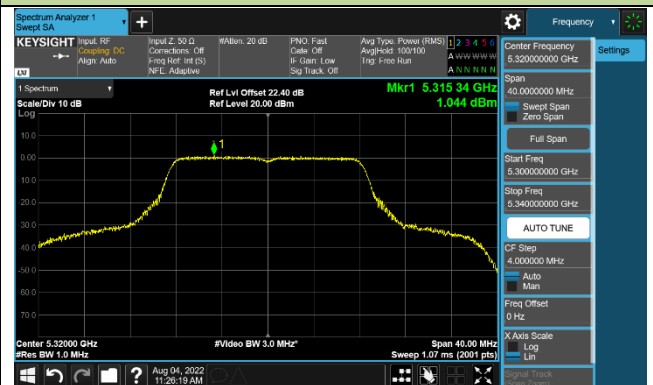

802.11ax-HE160 Power Spectral Density - Ant 1

Channel 50 (5250MHz)

Channel 114 (5570MHz)

802.11a Power Spectral Density - Ant 2

Channel 36 (5180MHz)

Channel 44 (5220MHz)

Channel 48 (5240MHz)

Channel 52 (5260MHz)

Channel 60 (5300MHz)

Channel 64 (5320MHz)

Channel 100 (5500MHz)

Channel 116 (5580MHz)

802.11ac-VHT20 Power Spectral Density - Ant 2

Channel 36 (5180MHz)

Channel 44 (5220MHz)

Channel 48 (5240MHz)