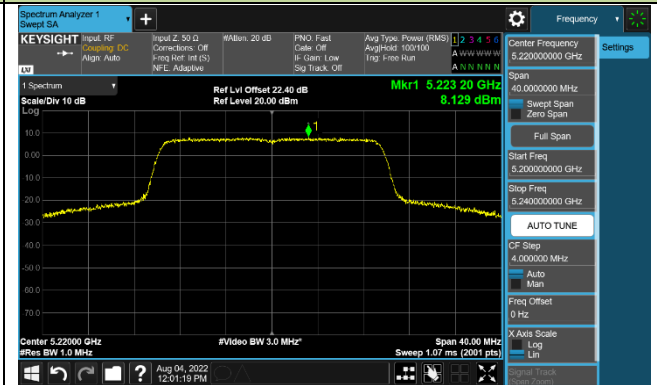

Channel 44 (5220MHz)