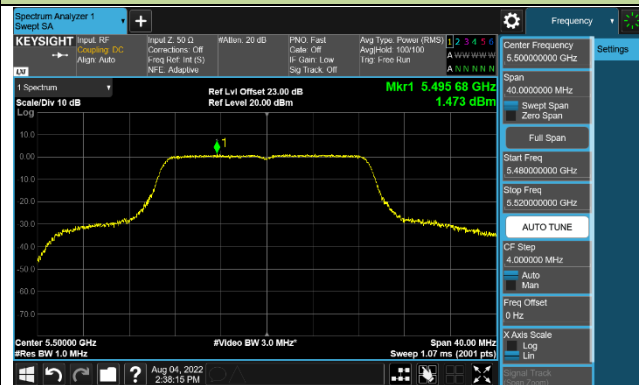

Channel 52 (5260MHz)

Channel 60 (5300MHz)

Channel 64 (5320MHz)

Channel 100 (5500MHz)

Channel 116 (5580MHz)

802.11ac-VHT40 Power Spectral Density - Ant 2

Channel 38 (5190MHz)

Channel 46 (5230MHz)

Channel 54 (5270MHz)

Channel 62 (5310MHz)

Channel 102 (5510MHz)

Channel 110 (5550MHz)

Channel 134 (5670MHz)

Channel 142 (5710MHz)

802.11ac-VHT80 Power Spectral Density - Ant 2

Channel 42 (5210MHz)