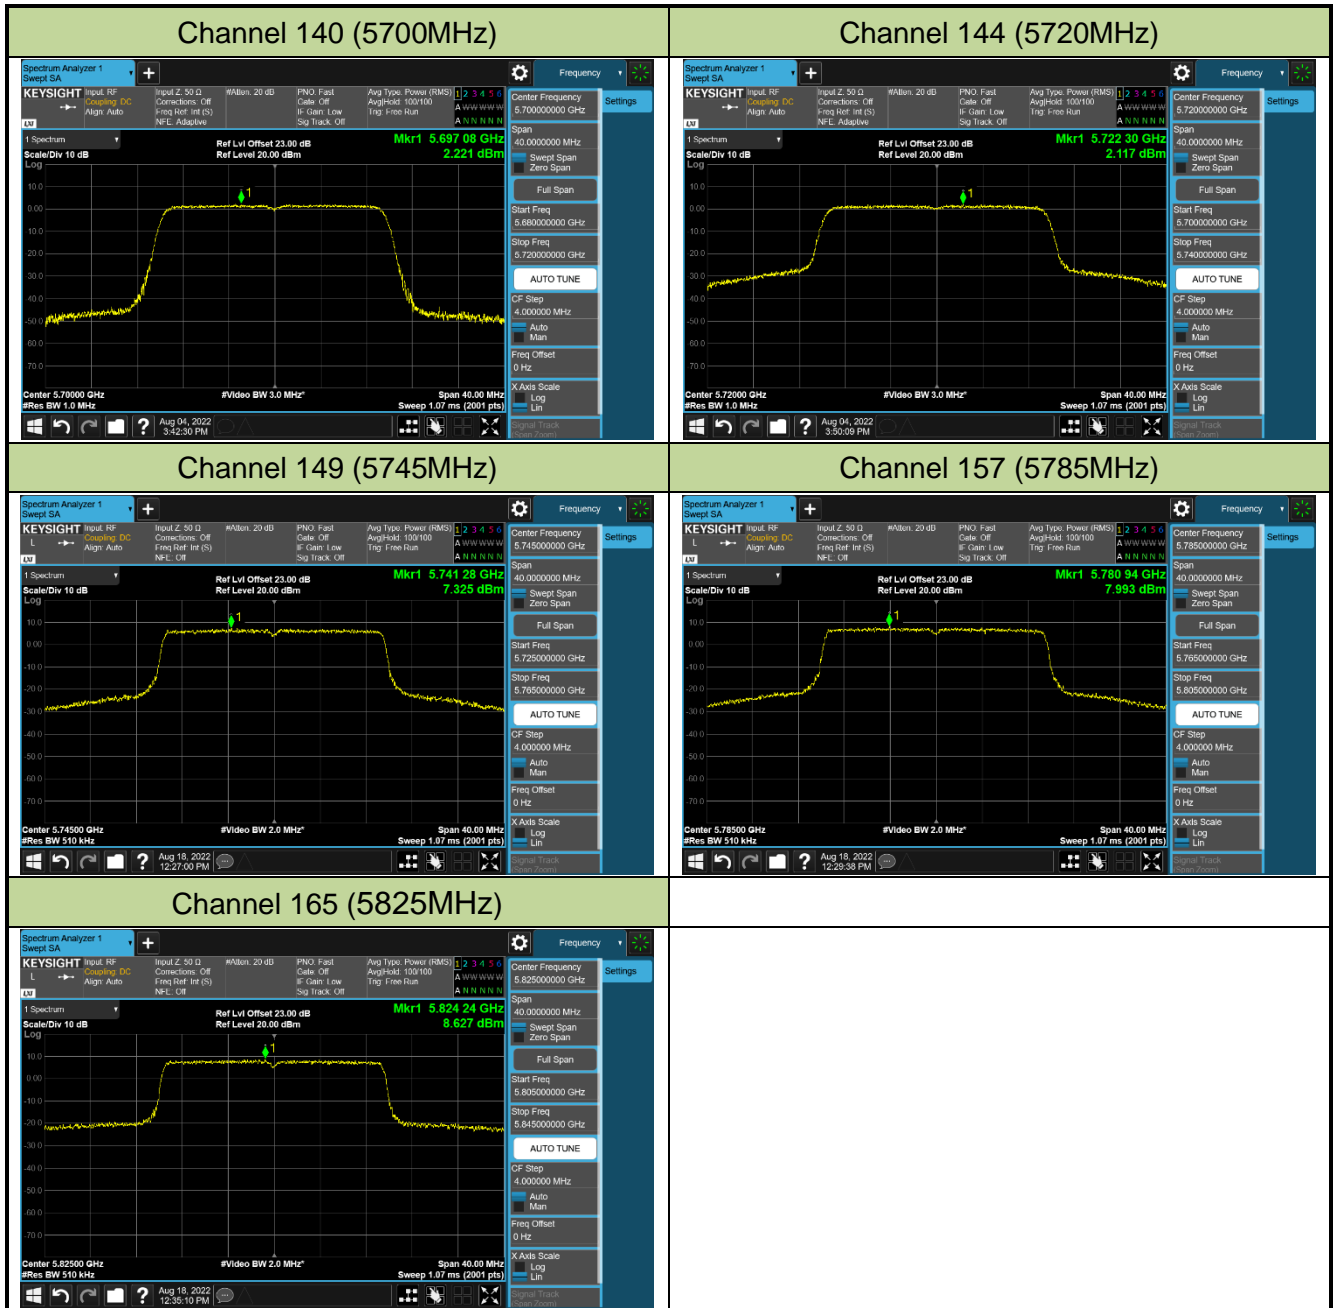

Channel 58 (5290MHz)

Channel 106 (5530MHz)

Channel 122 (5610MHz)

Channel 138 (5690MHz)

Channel 155 (5775MHz)

802.11ac-VHT160 Power Spectral Density - Ant 2

Channel 50 (5250MHz)

Channel 114 (5570MHz)

802.11ax-HE20 Power Spectral Density - Ant 2

Channel 36 (5180MHz)

Channel 44 (5220MHz)

Channel 48 (5240MHz)

Channel 52 (5260MHz)

Channel 60 (5300MHz)

Channl 64 (5320MHz)

Channel 100 (5500MHz)

Channel 116 (5580MHz)

802.11ax-HE40 Power Spectral Density - Ant 2

Channel 38 (5190MHz)

Channel 46 (5230MHz)

Channel 54 (5270MHz)

Channel 62 (5310MHz)

Channel 102 (5510MHz)

Channel 110 (5550MHz)

Channel 134 (5670MHz)

Channel 142 (5710MHz)