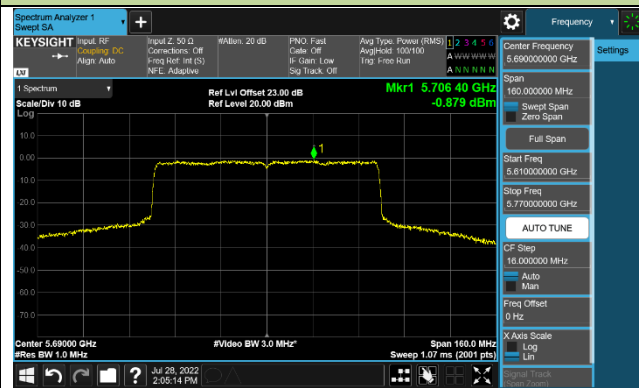

Channel 142 (5710MHz)

802.11ax-HE80 Power Spectral Density - Ant 1

Channel 42 (5210MHz)

Channel 58 (5290MHz)

Channel 106 (5530MHz)

Channel 122 (5610MHz)

Channel 138 (5690MHz)

Channel 155 (5775MHz)

802.11ax-HE160 Power Spectral Density - Ant 1

Channel 50 (5250MHz)

Channel 114 (5570MHz)

802.11a Power Spectral Density - Ant 2

Channel 36 (5180MHz)

Channel 44 (5220MHz)

Channel 48 (5240MHz)

Channel 52 (5260MHz)