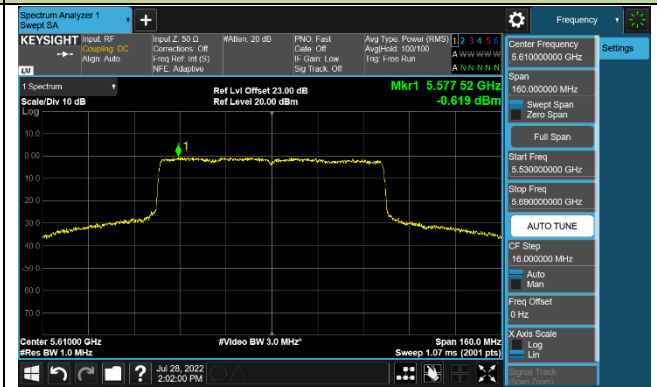

Channel 142 (5710MHz)

802.11ax-HE80 Power Spectral Density - Ant 1

Channel 42 (5210MHz)

Channel 58 (5290MHz)

Channel 106 (5530MHz)

Channel 122 (5610MHz)

Channel 138 (5690MHz)

Channel 155 (5775MHz)

802.11ax-HE160 Power Spectral Density - Ant 1

Channel 50 (5250MHz)

Channel 114 (5570MHz)

802.11a Power Spectral Density - Ant 2

Channel 36 (5180MHz)

Channel 44 (5220MHz)

Channel 48 (5240MHz)

Channel 52 (5260MHz)