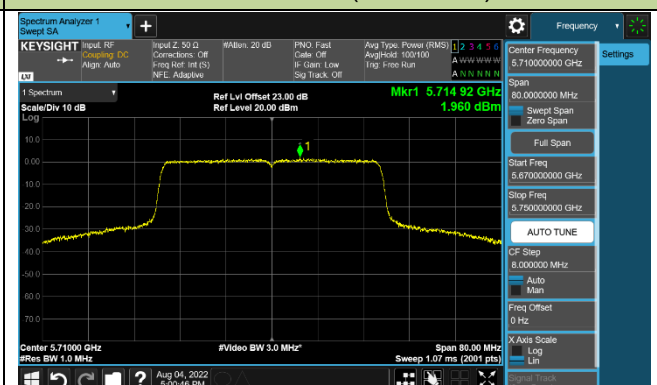

802.11ax-HE40 Power Spectral Density - Ant 1

Channel 38 (5190MHz)

Channel 46 (5230MHz)

Channel 54 (5270MHz)

Channel 62 (5310MHz)

Channel 102 (5510MHz)

Channel 110 (5550MHz)

Channel 134 (5670MHz)

Channel 142 (5710MHz)

802.11ax-HE80 Power Spectral Density - Ant 1

Channel 42 (5210MHz)

Channel 58 (5290MHz)

Channel 106 (5530MHz)

Channel 122 (5610MHz)

Channel 138 (5690MHz)

Channel 155 (5775MHz)