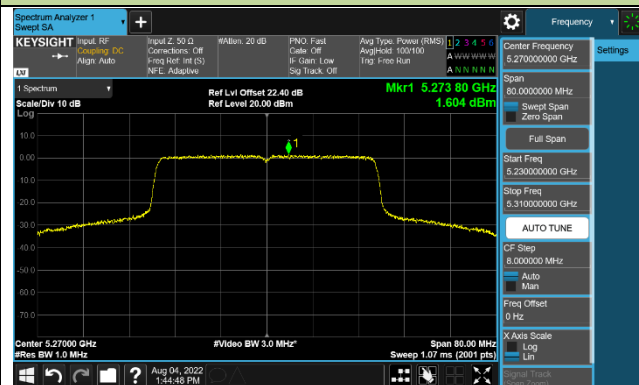

802.11ax-HE40 Power Spectral Density - Ant 1

Channel 38 (5190MHz)

Channel 46 (5230MHz)

Channel 54 (5270MHz)

Channel 62 (5310MHz)

Channel 102 (5510MHz)

Channel 110 (5550MHz)

Channel 134 (5670MHz)

Channel 142 (5710MHz)

802.11ax-HE80 Power Spectral Density - Ant 1

Channel 42 (5210MHz)

Channel 58 (5290MHz)

Channel 106 (5530MHz)

Channel 122 (5610MHz)

Channel 138 (5690MHz)

Channel 155 (5775MHz)