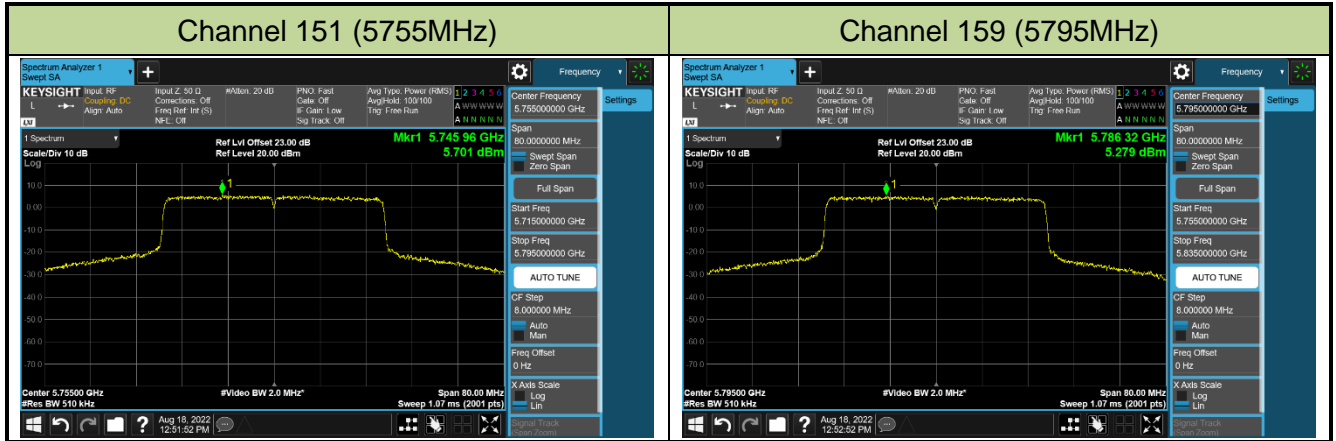

## 802.11ax-HE40 Power Spectral Density - Ant 0

Channel 38 (5190MHz)

Channel 46 (5230MHz)

Channel 54 (5270MHz)

Channel 62 (5310MHz)

Channel 102 (5510MHz)

Channel 110 (5550MHz)

Channel 134 (5670MHz)

Channel 142 (5710MHz)

802.11ax-HE80 Power Spectral Density - Ant 0

Channel 42 (5210MHz)

Channel 58 (5290MHz)

Channel 106 (5530MHz)

Channel 122 (5610MHz)

Channel 138 (5690MHz)

Channel 155 (5775MHz)

802.11ax-HE160 Power Spectral Density - Ant 0

Channel 50 (5250MHz)

Channel 114 (5570MHz)