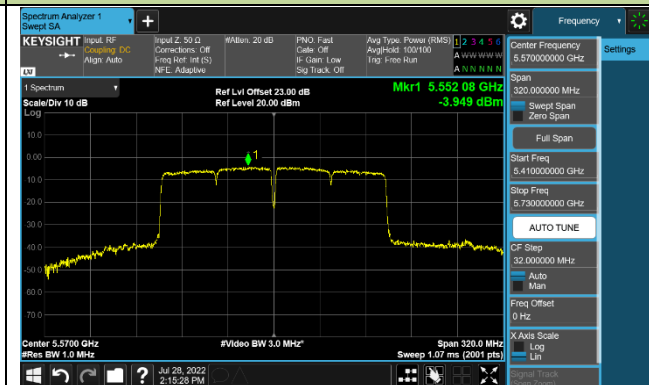

### 802.11ac-VHT80 Power Spectral Density - Ant 1

Channel 42 (5210MHz)

Channel 58 (5290MHz)

Channel 106 (5530MHz)

Channel 122 (5610MHz)

Channel 138 (5690MHz)

Channel 155 (5775MHz)

### 802.11ac-VHT160 Power Spectral Density - Ant 1

Channel 50 (5250MHz)

Channel 114 (5570MHz)