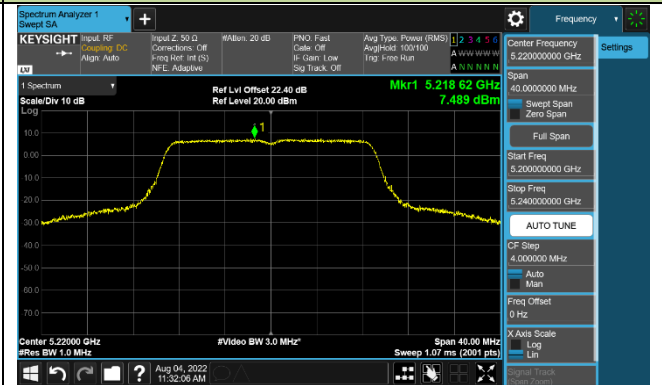

### 802.11a Power Spectral Density - Ant 1

Channel 36 (5180MHz)

Channel 44 (5220MHz)

Channel 48 (5240MHz)

Channel 52 (5260MHz)

Channel 60 (5300MHz)

Channel 64 (5320MHz)

### 802.11ac-VHT20 Power Spectral Density - Ant 1

**Channel 36 (5180MHz)**

**Channel 44 (5220MHz)**

**Channel 48 (5240MHz)**

**Channel 52 (5260MHz)**

**Channel 60 (5300MHz)**

**Channel 64 (5320MHz)**

802.11ac-VHT40 Power Spectral Density - Ant 1