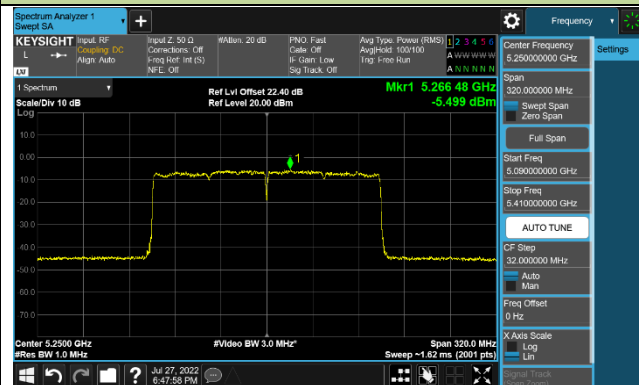

Channel 142 (5710MHz)

802.11ax-HE80 Power Spectral Density - Ant 0

Channel 42 (5210MHz)

Channel 58 (5290MHz)

Channel 106 (5530MHz)

Channel 122 (5610MHz)

Channel 138 (5690MHz)

Channel 155 (5775MHz)

802.11ax-HE160 Power Spectral Density - Ant 0

Channel 50 (5250MHz)

Channel 114 (5570MHz)