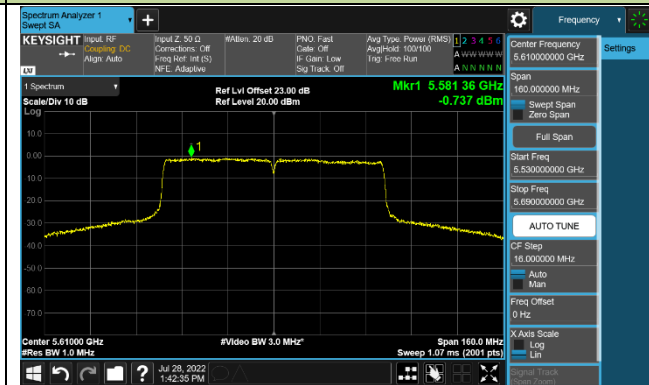

### 802.11ac-VHT80 Power Spectral Density - Ant 1

Channel 42 (5210MHz)

Channel 58 (5290MHz)

Channel 106 (5530MHz)

Channel 122 (5610MHz)

Channel 138 (5690MHz)

Channel 155 (5775MHz)

### 802.11ac-VHT160 Power Spectral Density - Ant 1

Channel 50 (5250MHz)

Channel 114 (5570MHz)