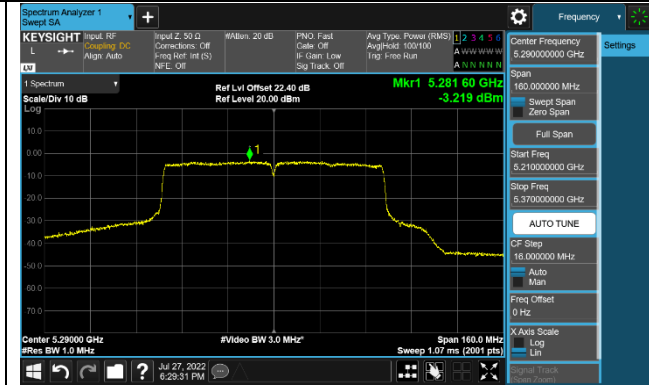

### 802.11ac-VHT20 Power Spectral Density - Ant 1

**Channel 36 (5180MHz)**

**Channel 44 (5220MHz)**

**Channel 48 (5240MHz)**

**Channel 52 (5260MHz)**

**Channel 60 (5300MHz)**

**Channel 64 (5320MHz)**

802.11ac-VHT40 Power Spectral Density - Ant 1

Channel 38 (5190MHz)

Channel 46 (5230MHz)

Channel 54 (5270MHz)

Channel 62 (5310MHz)

Channel 102 (5510MHz)

Channel 110 (5550MHz)

Channel 134 (5670MHz)

Channel 142 (5710MHz)

### 802.11ac-VHT80 Power Spectral Density - Ant 1

Channel 42 (5210MHz)

Channel 58 (5290MHz)

Channel 106 (5530MHz)

Channel 122 (5610MHz)

Channel 138 (5690MHz)

Channel 155 (5775MHz)