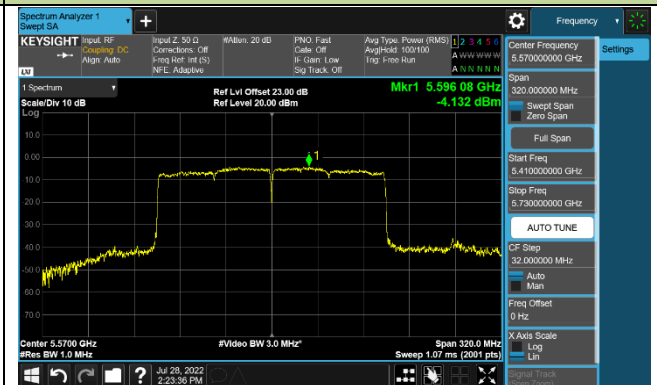

Channel 142 (5710MHz)

802.11ax-HE80 Power Spectral Density - Ant 0

Channel 42 (5210MHz)

Channel 58 (5290MHz)

Channel 106 (5530MHz)

Channel 122 (5610MHz)

Channel 138 (5690MHz)

Channel 155 (5775MHz)

802.11ax-HE160 Power Spectral Density - Ant 0

Channel 50 (5250MHz)

Channel 114 (5570MHz)