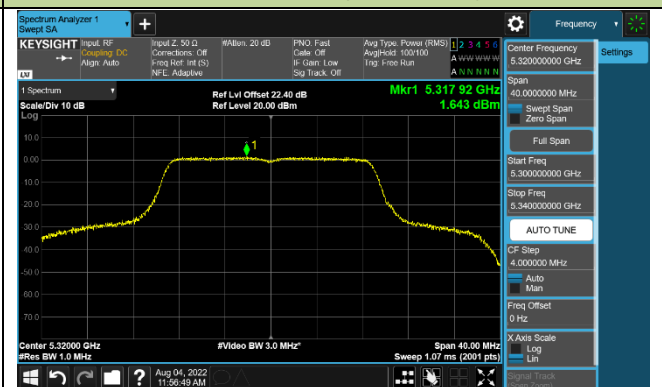

### 802.11ac-VHT20 Power Spectral Density - Ant 1

**Channel 36 (5180MHz)**

**Channel 44 (5220MHz)**

**Channel 48 (5240MHz)**

**Channel 52 (5260MHz)**

**Channel 60 (5300MHz)**

**Channel 64 (5320MHz)**

802.11ac-VHT40 Power Spectral Density - Ant 1

Channel 38 (5190MHz)

Channel 46 (5230MHz)

Channel 54 (5270MHz)

Channel 62 (5310MHz)

Channel 102 (5510MHz)

Channel 110 (5550MHz)

Channel 134 (5670MHz)

Channel 142 (5710MHz)