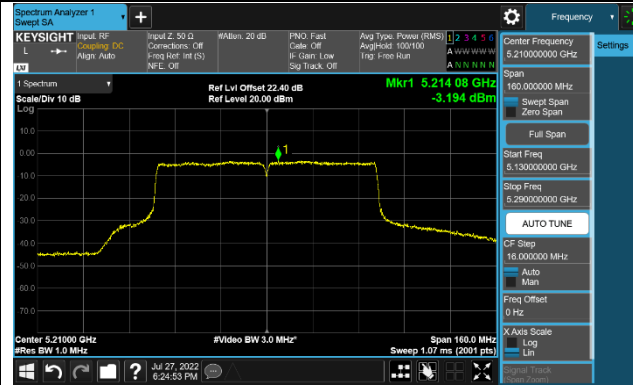

### 802.11ac-VHT20 Power Spectral Density - Ant 1

**Channel 36 (5180MHz)**

**Channel 44 (5220MHz)**

**Channel 48 (5240MHz)**

**Channel 52 (5260MHz)**

**Channel 60 (5300MHz)**

**Channel 64 (5320MHz)**

802.11ac-VHT40 Power Spectral Density - Ant 1

Channel 38 (5190MHz)

Channel 46 (5230MHz)

Channel 54 (5270MHz)

Channel 62 (5310MHz)

Channel 102 (5510MHz)

Channel 110 (5550MHz)

Channel 134 (5670MHz)

Channel 142 (5710MHz)

### 802.11ac-VHT80 Power Spectral Density - Ant 1

Channel 42 (5210MHz)

Channel 58 (5290MHz)

Channel 106 (5530MHz)

Channel 122 (5610MHz)

Channel 138 (5690MHz)

Channel 155 (5775MHz)