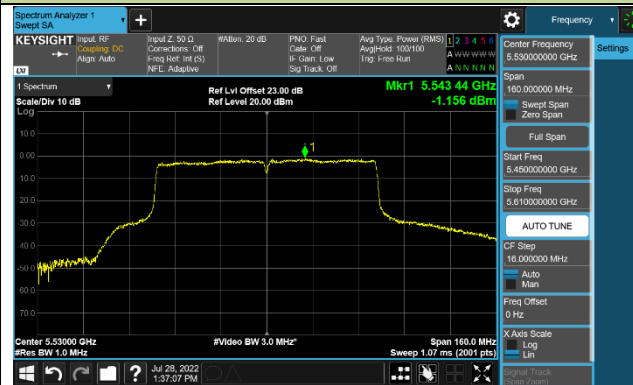

### 802.11ac-VHT80 Power Spectral Density - Ant 1

Channel 42 (5210MHz)

Channel 58 (5290MHz)

Channel 106 (5530MHz)

Channel 122 (5610MHz)

Channel 138 (5690MHz)

Channel 155 (5775MHz)

### 802.11ac-VHT160 Power Spectral Density - Ant 1

Channel 50 (5250MHz)

Channel 114 (5570MHz)