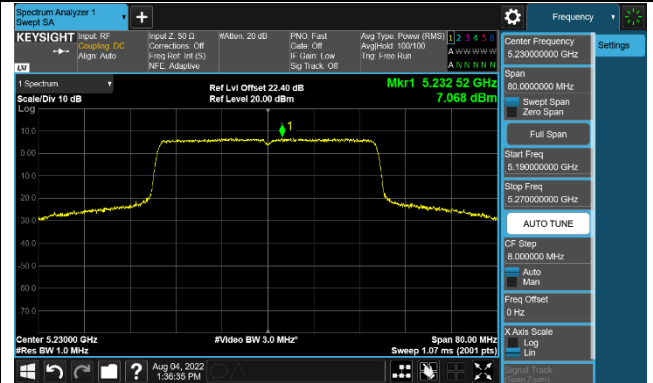

## 802.11ax-HE40 Power Spectral Density - Ant 0

Channel 38 (5190MHz)

Channel 46 (5230MHz)

Channel 54 (5270MHz)

Channel 62 (5310MHz)

Channel 102 (5510MHz)

Channel 110 (5550MHz)

Channel 134 (5670MHz)

Channel 142 (5710MHz)

802.11ax-HE80 Power Spectral Density - Ant 0

Channel 42 (5210MHz)

Channel 58 (5290MHz)

Channel 106 (5530MHz)

Channel 122 (5610MHz)

Channel 138 (5690MHz)

Channel 155 (5775MHz)

802.11ax-HE160 Power Spectral Density - Ant 0

Channel 50 (5250MHz)

Channel 114 (5570MHz)