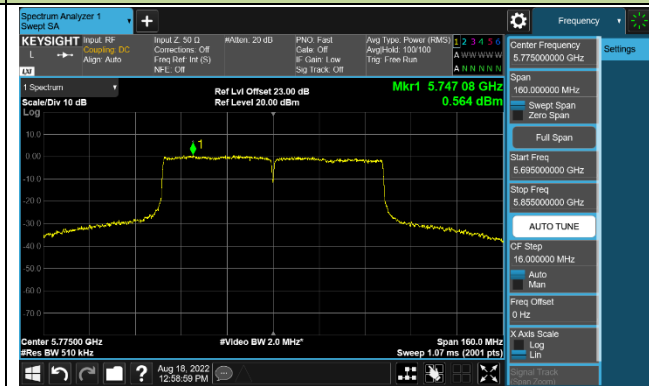

### 802.11ac-VHT80 Power Spectral Density - Ant 1

Channel 42 (5210MHz)

Channel 58 (5290MHz)

Channel 106 (5530MHz)

Channel 122 (5610MHz)

Channel 138 (5690MHz)

Channel 155 (5775MHz)

### 802.11ac-VHT160 Power Spectral Density - Ant 1

Channel 50 (5250MHz)

Channel 114 (5570MHz)