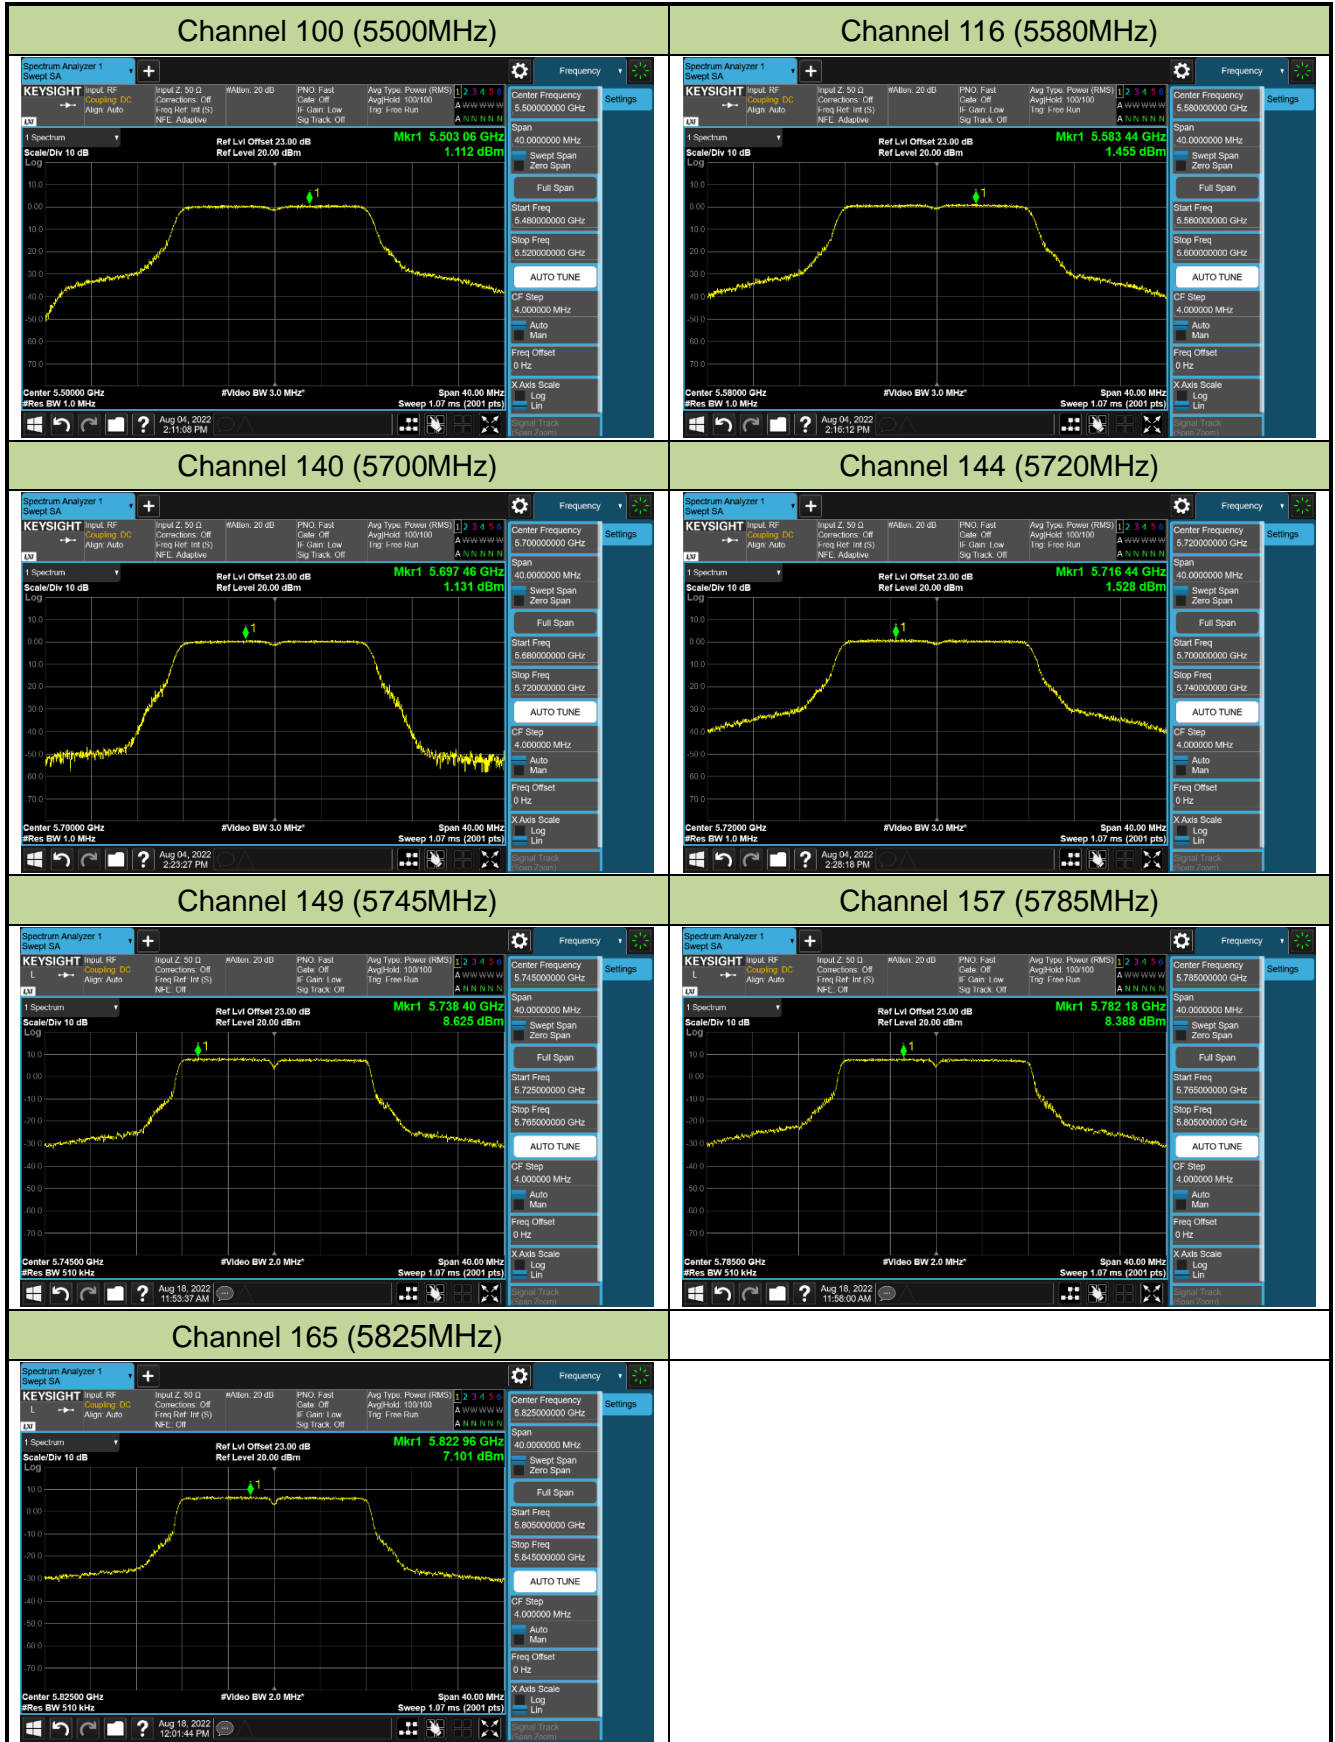

802.11ax-HE160 Power Spectral Density - Ant 0

Channel 50 (5250MHz)

Channel 114 (5570MHz)

### 802.11a Power Spectral Density - Ant 1

Channel 36 (5180MHz)

Channel 44 (5220MHz)

Channel 48 (5240MHz)

Channel 52 (5260MHz)

Channel 60 (5300MHz)

Channel 64 (5320MHz)

### 802.11ac-VHT20 Power Spectral Density - Ant 1

**Channel 36 (5180MHz)**

**Channel 44 (5220MHz)**

**Channel 48 (5240MHz)**

**Channel 52 (5260MHz)**

**Channel 60 (5300MHz)**

**Channel 64 (5320MHz)**

802.11ac-VHT40 Power Spectral Density - Ant 1

Channel 38 (5190MHz)

Channel 46 (5230MHz)

Channel 54 (5270MHz)

Channel 62 (5310MHz)

Channel 102 (5510MHz)

Channel 110 (5550MHz)

Channel 134 (5670MHz)

Channel 142 (5710MHz)