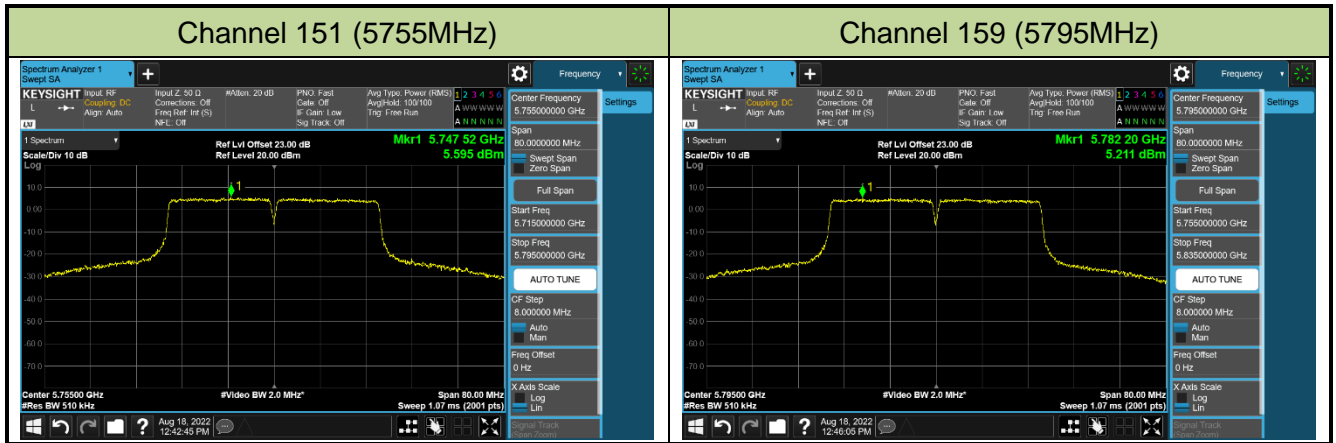

### 802.11ac-VHT20 Power Spectral Density - Ant 1

**Channel 36 (5180MHz)**

**Channel 44 (5220MHz)**

**Channel 48 (5240MHz)**

**Channel 52 (5260MHz)**

**Channel 60 (5300MHz)**

**Channel 64 (5320MHz)**

802.11ac-VHT40 Power Spectral Density - Ant 1

Channel 38 (5190MHz)

Channel 46 (5230MHz)

Channel 54 (5270MHz)

Channel 62 (5310MHz)

Channel 102 (5510MHz)

Channel 110 (5550MHz)

Channel 134 (5670MHz)

Channel 142 (5710MHz)

### 802.11ac-VHT80 Power Spectral Density - Ant 1

Channel 42 (5210MHz)

Channel 58 (5290MHz)

Channel 106 (5530MHz)

Channel 122 (5610MHz)

Channel 138 (5690MHz)

Channel 155 (5775MHz)