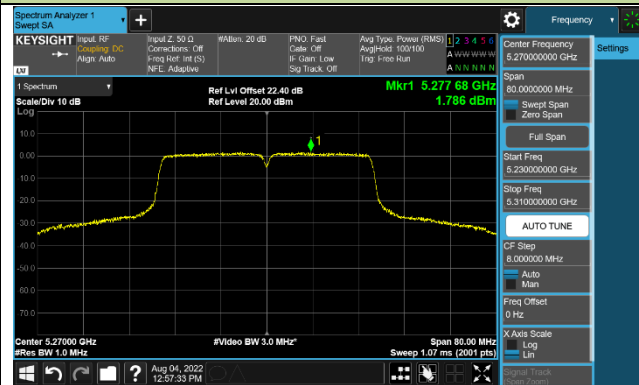

### 802.11ac-VHT20 Power Spectral Density - Ant 1

**Channel 36 (5180MHz)**

**Channel 44 (5220MHz)**

**Channel 48 (5240MHz)**

**Channel 52 (5260MHz)**

**Channel 60 (5300MHz)**

**Channel 64 (5320MHz)**

802.11ac-VHT40 Power Spectral Density - Ant 1

Channel 38 (5190MHz)

Channel 46 (5230MHz)

Channel 54 (5270MHz)

Channel 62 (5310MHz)

Channel 102 (5510MHz)

Channel 110 (5550MHz)

Channel 134 (5670MHz)

Channel 142 (5710MHz)