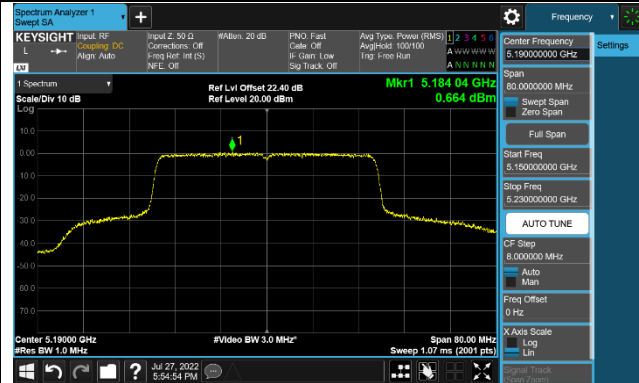

## 802.11ax-HE40 Power Spectral Density - Ant 0

Channel 38 (5190MHz)

Channel 46 (5230MHz)

Channel 54 (5270MHz)

Channel 62 (5310MHz)

Channel 102 (5510MHz)

Channel 110 (5550MHz)

Channel 134 (5670MHz)

Channel 142 (5710MHz)

802.11ax-HE80 Power Spectral Density - Ant 0

Channel 42 (5210MHz)

Channel 58 (5290MHz)

Channel 106 (5530MHz)

Channel 122 (5610MHz)

Channel 138 (5690MHz)

Channel 155 (5775MHz)