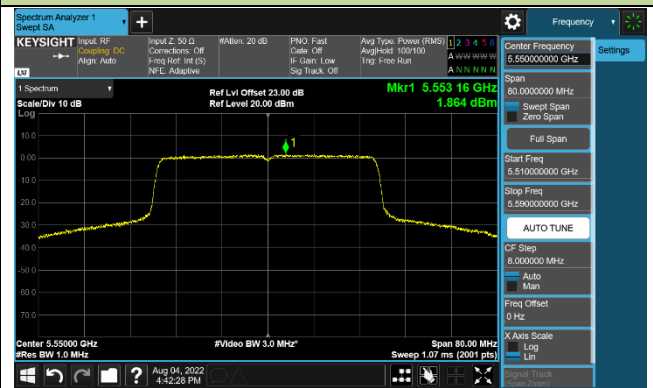

## 802.11ax-HE40 Power Spectral Density - Ant 0

Channel 38 (5190MHz)

Channel 46 (5230MHz)

Channel 54 (5270MHz)

Channel 62 (5310MHz)

Channel 102 (5510MHz)

Channel 110 (5550MHz)

Channel 134 (5670MHz)

Channel 142 (5710MHz)

802.11ax-HE80 Power Spectral Density - Ant 0

Channel 42 (5210MHz)

Channel 58 (5290MHz)

Channel 106 (5530MHz)

Channel 122 (5610MHz)

Channel 138 (5690MHz)

Channel 155 (5775MHz)