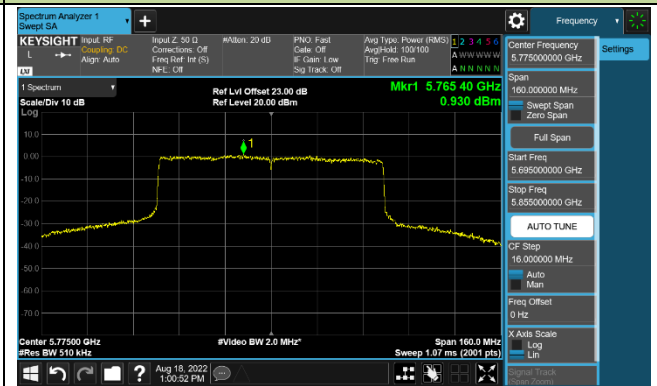

Channel 142 (5710MHz)

802.11ax-HE80 Power Spectral Density - Ant 0

Channel 42 (5210MHz)

Channel 58 (5290MHz)

Channel 106 (5530MHz)

Channel 122 (5610MHz)

Channel 138 (5690MHz)

Channel 155 (5775MHz)

802.11ax-HE160 Power Spectral Density - Ant 0

Channel 50 (5250MHz)

Channel 114 (5570MHz)