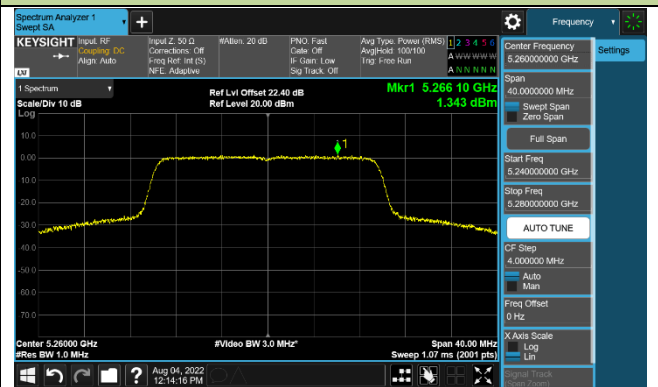

### 802.11ac-VHT160 Power Spectral Density - Ant 1

Channel 50 (5250MHz)

Channel 114 (5570MHz)

### 802.11ax-HE20 Power Spectral Density - Ant 1

**Channel 36 (5180MHz)**

**Channel 44 (5220MHz)**

**Channel 48 (5240MHz)**

**Channel 52 (5260MHz)**

**Channel 60 (5300MHz)**

**Channel 64 (5320MHz)**

**Channel 100 (5500MHz)**

**Channel 116 (5580MHz)**