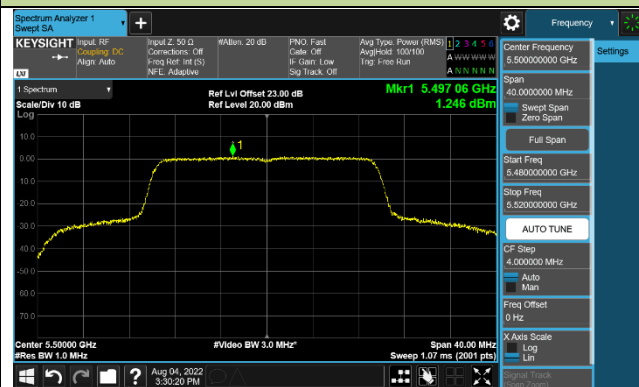

### 802.11ac-VHT160 Power Spectral Density - Ant 1

Channel 50 (5250MHz)

Channel 114 (5570MHz)

### 802.11ax-HE20 Power Spectral Density - Ant 1

**Channel 36 (5180MHz)**

**Channel 44 (5220MHz)**

**Channel 48 (5240MHz)**

**Channel 52 (5260MHz)**

**Channel 60 (5300MHz)**

**Channel 64 (5320MHz)**

**Channel 100 (5500MHz)**

**Channel 116 (5580MHz)**