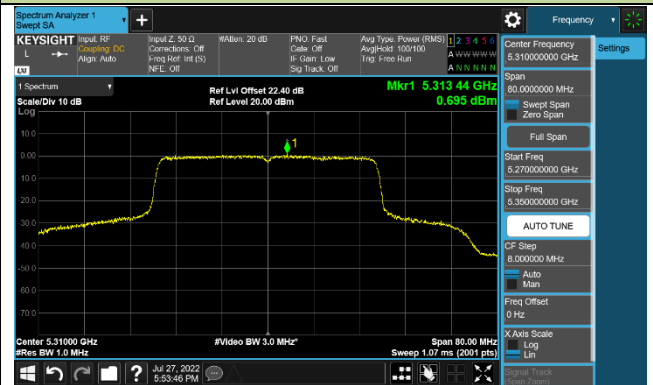

## 802.11ax-HE40 Power Spectral Density - Ant 0

Channel 38 (5190MHz)

Channel 46 (5230MHz)

Channel 54 (5270MHz)

Channel 62 (5310MHz)

Channel 102 (5510MHz)

Channel 110 (5550MHz)

Channel 134 (5670MHz)

Channel 142 (5710MHz)

802.11ax-HE80 Power Spectral Density - Ant 0

Channel 42 (5210MHz)

Channel 58 (5290MHz)

Channel 106 (5530MHz)

Channel 122 (5610MHz)

Channel 138 (5690MHz)

Channel 155 (5775MHz)