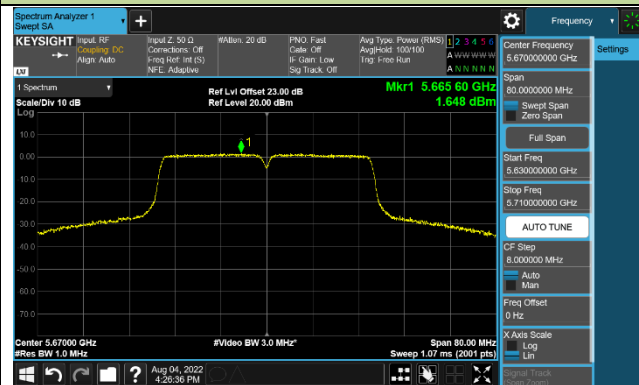

### 802.11ac-VHT20 Power Spectral Density - Ant 1

**Channel 36 (5180MHz)**

**Channel 44 (5220MHz)**

**Channel 48 (5240MHz)**

**Channel 52 (5260MHz)**

**Channel 60 (5300MHz)**

**Channel 64 (5320MHz)**

802.11ac-VHT40 Power Spectral Density - Ant 1

Channel 38 (5190MHz)

Channel 46 (5230MHz)

Channel 54 (5270MHz)

Channel 62 (5310MHz)

Channel 102 (5510MHz)

Channel 110 (5550MHz)

Channel 134 (5670MHz)

Channel 142 (5710MHz)

### 802.11ac-VHT80 Power Spectral Density - Ant 1

Channel 42 (5210MHz)

Channel 58 (5290MHz)

Channel 106 (5530MHz)

Channel 122 (5610MHz)

Channel 138 (5690MHz)

Channel 155 (5775MHz)