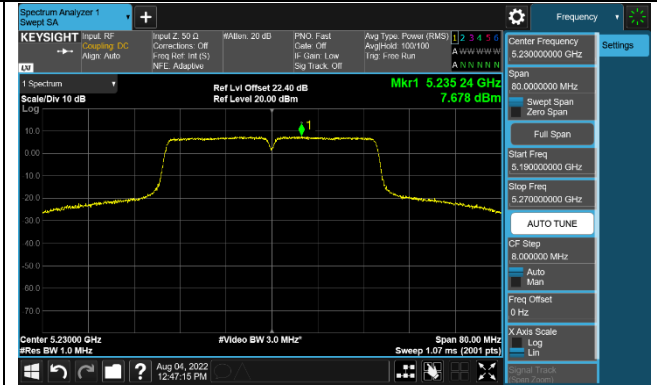

Channel 46 (5230MHz)