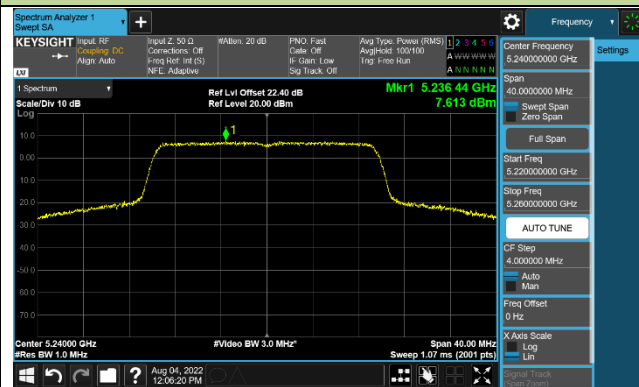

### 802.11ac-VHT160 Power Spectral Density - Ant 1

Channel 50 (5250MHz)

Channel 114 (5570MHz)

### 802.11ax-HE20 Power Spectral Density - Ant 1

**Channel 36 (5180MHz)**

**Channel 44 (5220MHz)**

**Channel 48 (5240MHz)**

**Channel 52 (5260MHz)**

**Channel 60 (5300MHz)**

**Channel 64 (5320MHz)**

**Channel 100 (5500MHz)**

**Channel 116 (5580MHz)**