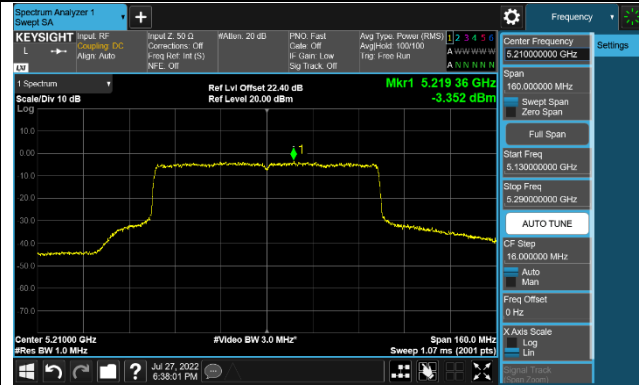

## 802.11ax-HE40 Power Spectral Density - Ant 0

Channel 38 (5190MHz)

Channel 46 (5230MHz)

Channel 54 (5270MHz)

Channel 62 (5310MHz)

Channel 102 (5510MHz)

Channel 110 (5550MHz)

Channel 134 (5670MHz)

Channel 142 (5710MHz)

802.11ax-HE80 Power Spectral Density - Ant 0

Channel 42 (5210MHz)

Channel 58 (5290MHz)

Channel 106 (5530MHz)

Channel 122 (5610MHz)

Channel 138 (5690MHz)

Channel 155 (5775MHz)

802.11ax-HE160 Power Spectral Density - Ant 0

Channel 50 (5250MHz)

Channel 114 (5570MHz)