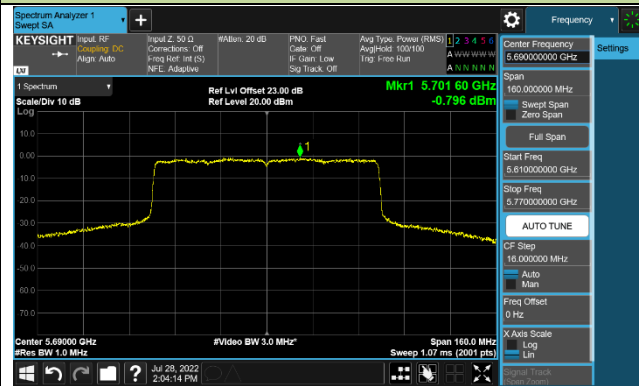

Channel 142 (5710MHz)

802.11ax-HE80 Power Spectral Density - Ant 0

Channel 42 (5210MHz)

Channel 58 (5290MHz)

Channel 106 (5530MHz)

Channel 122 (5610MHz)

Channel 138 (5690MHz)

Channel 155 (5775MHz)

802.11ax-HE160 Power Spectral Density - Ant 0

Channel 50 (5250MHz)

Channel 114 (5570MHz)