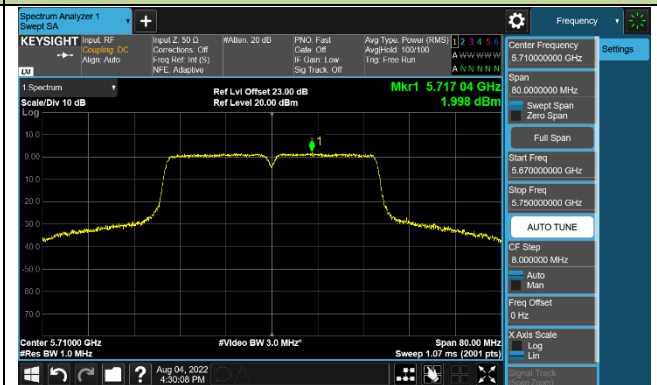

### 802.11ac-VHT20 Power Spectral Density - Ant 1

**Channel 36 (5180MHz)**

**Channel 44 (5220MHz)**

**Channel 48 (5240MHz)**

**Channel 52 (5260MHz)**

**Channel 60 (5300MHz)**

**Channel 64 (5320MHz)**

802.11ac-VHT40 Power Spectral Density - Ant 1

Channel 38 (5190MHz)

Channel 46 (5230MHz)

Channel 54 (5270MHz)

Channel 62 (5310MHz)

Channel 102 (5510MHz)

Channel 110 (5550MHz)

Channel 134 (5670MHz)

Channel 142 (5710MHz)

### 802.11ac-VHT80 Power Spectral Density - Ant 1

Channel 42 (5210MHz)

Channel 58 (5290MHz)

Channel 106 (5530MHz)

Channel 122 (5610MHz)

Channel 138 (5690MHz)

Channel 155 (5775MHz)