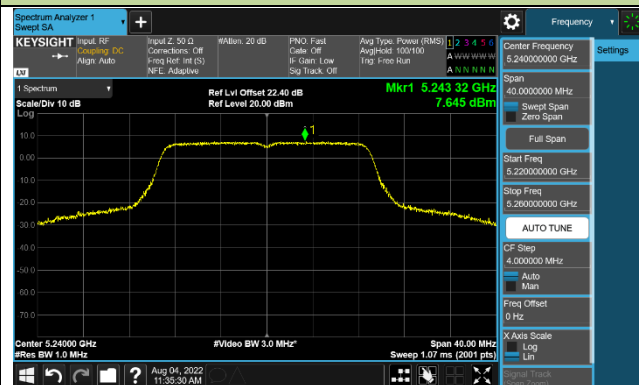

### 802.11ac-VHT20 Power Spectral Density - Ant 1

**Channel 36 (5180MHz)**

**Channel 44 (5220MHz)**

**Channel 48 (5240MHz)**

**Channel 52 (5260MHz)**

**Channel 60 (5300MHz)**

**Channel 64 (5320MHz)**

802.11ac-VHT40 Power Spectral Density - Ant 1

Channel 38 (5190MHz)

Channel 46 (5230MHz)

Channel 54 (5270MHz)

Channel 62 (5310MHz)

Channel 102 (5510MHz)

Channel 110 (5550MHz)

Channel 134 (5670MHz)

Channel 142 (5710MHz)