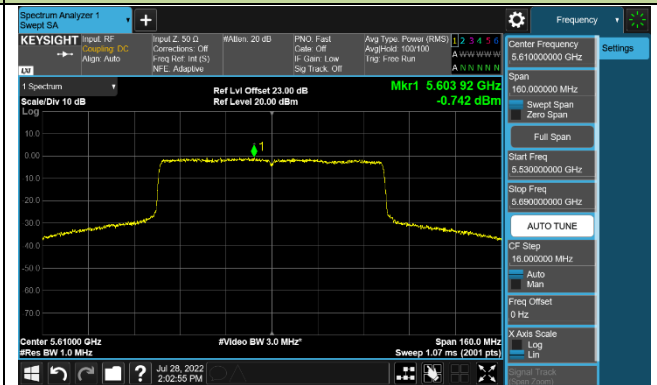

Channel 142 (5710MHz)

802.11ax-HE80 Power Spectral Density - Ant 0

Channel 42 (5210MHz)

Channel 58 (5290MHz)

Channel 106 (5530MHz)

Channel 122 (5610MHz)

Channel 138 (5690MHz)

Channel 155 (5775MHz)

802.11ax-HE160 Power Spectral Density - Ant 0

Channel 50 (5250MHz)

Channel 114 (5570MHz)