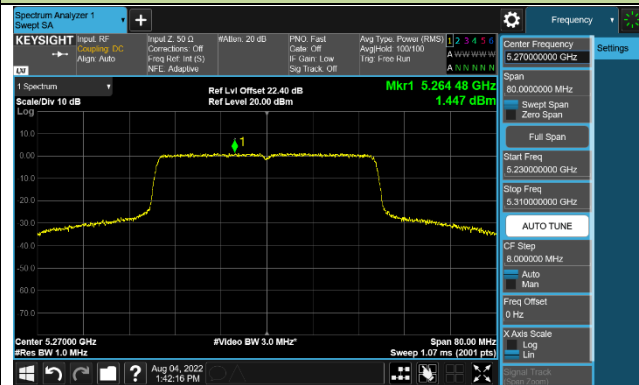

## 802.11ax-HE40 Power Spectral Density - Ant 0

Channel 38 (5190MHz)

Channel 46 (5230MHz)

Channel 54 (5270MHz)

Channel 62 (5310MHz)

Channel 102 (5510MHz)

Channel 110 (5550MHz)

Channel 134 (5670MHz)

Channel 142 (5710MHz)

802.11ax-HE80 Power Spectral Density - Ant 0

Channel 42 (5210MHz)

Channel 58 (5290MHz)

Channel 106 (5530MHz)

Channel 122 (5610MHz)

Channel 138 (5690MHz)

Channel 155 (5775MHz)