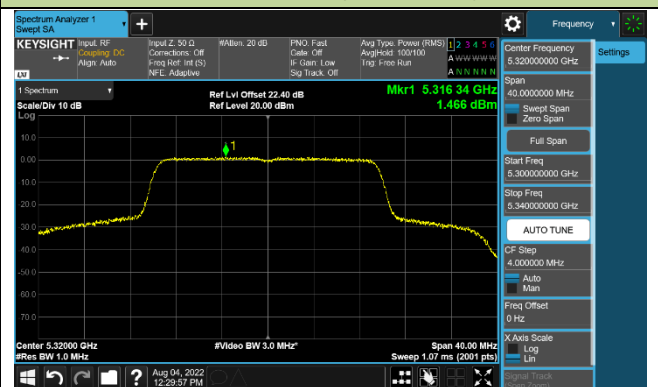

### 802.11ac-VHT160 Power Spectral Density - Ant 1

Channel 50 (5250MHz)

Channel 114 (5570MHz)

### 802.11ax-HE20 Power Spectral Density - Ant 1

**Channel 36 (5180MHz)**

**Channel 44 (5220MHz)**

**Channel 48 (5240MHz)**

**Channel 52 (5260MHz)**

**Channel 60 (5300MHz)**

**Channel 64 (5320MHz)**

**Channel 100 (5500MHz)**

**Channel 116 (5580MHz)**