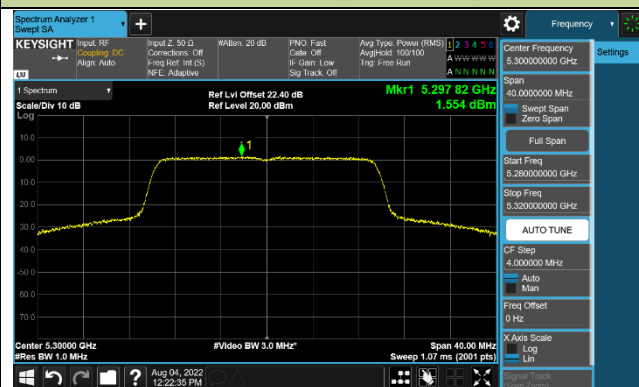

### 802.11ac-VHT160 Power Spectral Density - Ant 1

Channel 50 (5250MHz)

Channel 114 (5570MHz)

### 802.11ax-HE20 Power Spectral Density - Ant 1

**Channel 36 (5180MHz)**

**Channel 44 (5220MHz)**

**Channel 48 (5240MHz)**

**Channel 52 (5260MHz)**

**Channel 60 (5300MHz)**

**Channel 64 (5320MHz)**

**Channel 100 (5500MHz)**

**Channel 116 (5580MHz)**