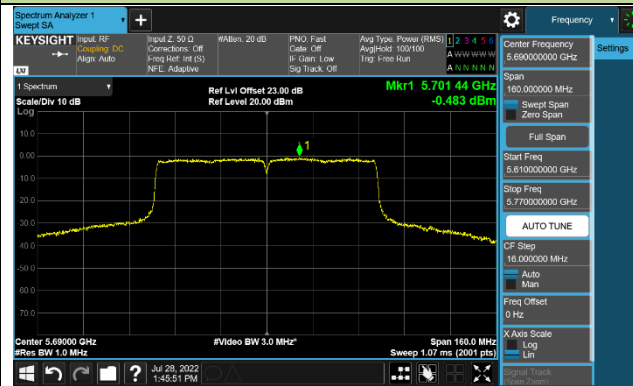

### 802.11ac-VHT80 Power Spectral Density - Ant 1

Channel 42 (5210MHz)

Channel 58 (5290MHz)

Channel 106 (5530MHz)

Channel 122 (5610MHz)

Channel 138 (5690MHz)

Channel 155 (5775MHz)

### 802.11ac-VHT160 Power Spectral Density - Ant 1

Channel 50 (5250MHz)

Channel 114 (5570MHz)