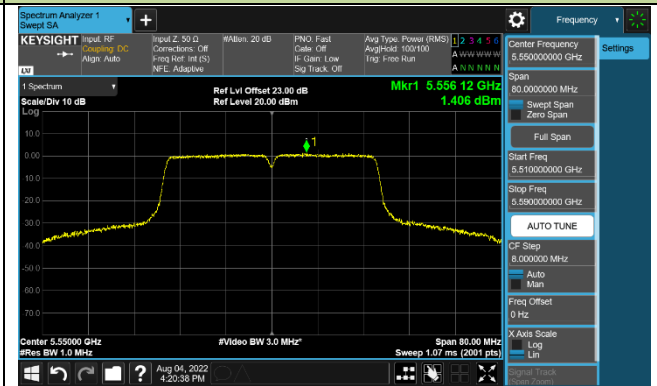

### 802.11ac-VHT20 Power Spectral Density - Ant 1

**Channel 36 (5180MHz)**

**Channel 44 (5220MHz)**

**Channel 48 (5240MHz)**

**Channel 52 (5260MHz)**

**Channel 60 (5300MHz)**

**Channel 64 (5320MHz)**

802.11ac-VHT40 Power Spectral Density - Ant 1

Channel 38 (5190MHz)

Channel 46 (5230MHz)

Channel 54 (5270MHz)

Channel 62 (5310MHz)

Channel 102 (5510MHz)

Channel 110 (5550MHz)

Channel 134 (5670MHz)

Channel 142 (5710MHz)

### 802.11ac-VHT80 Power Spectral Density - Ant 1

Channel 42 (5210MHz)

Channel 58 (5290MHz)

Channel 106 (5530MHz)

Channel 122 (5610MHz)

Channel 138 (5690MHz)

Channel 155 (5775MHz)