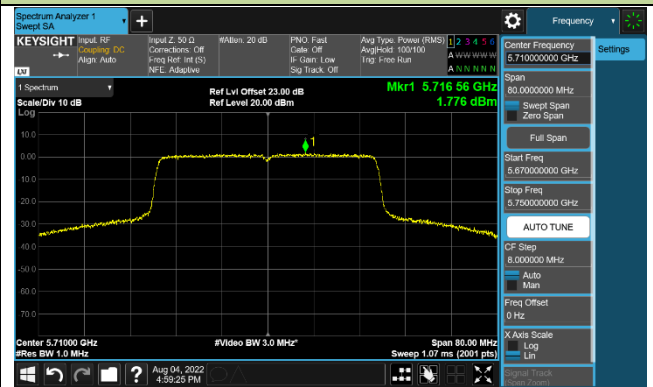

## 802.11ax-HE40 Power Spectral Density - Ant 0

Channel 38 (5190MHz)

Channel 46 (5230MHz)

Channel 54 (5270MHz)

Channel 62 (5310MHz)

Channel 102 (5510MHz)

Channel 110 (5550MHz)

Channel 134 (5670MHz)

Channel 142 (5710MHz)

802.11ax-HE80 Power Spectral Density - Ant 0

Channel 42 (5210MHz)

Channel 58 (5290MHz)

Channel 106 (5530MHz)

Channel 122 (5610MHz)

Channel 138 (5690MHz)

Channel 155 (5775MHz)

802.11ax-HE160 Power Spectral Density - Ant 0

Channel 50 (5250MHz)

Channel 114 (5570MHz)