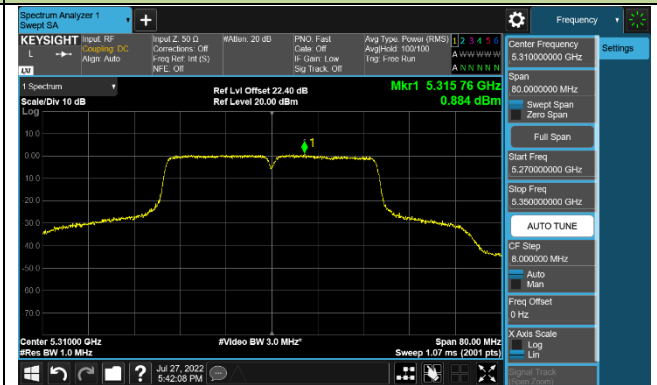

### 802.11ac-VHT20 Power Spectral Density - Ant 1

**Channel 36 (5180MHz)**

**Channel 44 (5220MHz)**

**Channel 48 (5240MHz)**

**Channel 52 (5260MHz)**

**Channel 60 (5300MHz)**

**Channel 64 (5320MHz)**

802.11ac-VHT40 Power Spectral Density - Ant 1

Channel 38 (5190MHz)

Channel 46 (5230MHz)

Channel 54 (5270MHz)

Channel 62 (5310MHz)

Channel 102 (5510MHz)

Channel 110 (5550MHz)

Channel 134 (5670MHz)

Channel 142 (5710MHz)

### 802.11ac-VHT80 Power Spectral Density - Ant 1

Channel 42 (5210MHz)

Channel 58 (5290MHz)

Channel 106 (5530MHz)

Channel 122 (5610MHz)

Channel 138 (5690MHz)

Channel 155 (5775MHz)