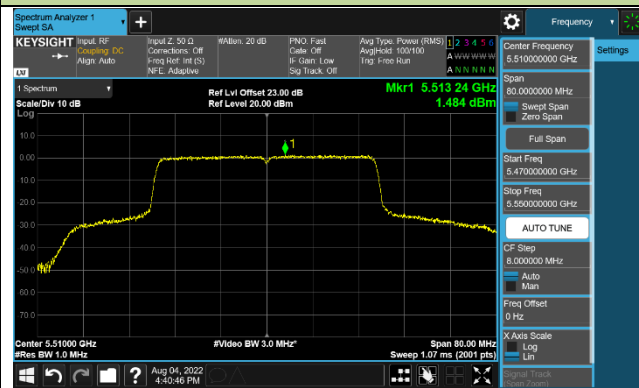

## 802.11ax-HE40 Power Spectral Density - Ant 0

Channel 38 (5190MHz)

Channel 46 (5230MHz)

Channel 54 (5270MHz)

Channel 62 (5310MHz)

Channel 102 (5510MHz)

Channel 110 (5550MHz)

Channel 134 (5670MHz)

Channel 142 (5710MHz)

802.11ax-HE80 Power Spectral Density - Ant 0

Channel 42 (5210MHz)

Channel 58 (5290MHz)

Channel 106 (5530MHz)

Channel 122 (5610MHz)

Channel 138 (5690MHz)

Channel 155 (5775MHz)

802.11ax-HE160 Power Spectral Density - Ant 0

Channel 50 (5250MHz)

Channel 114 (5570MHz)