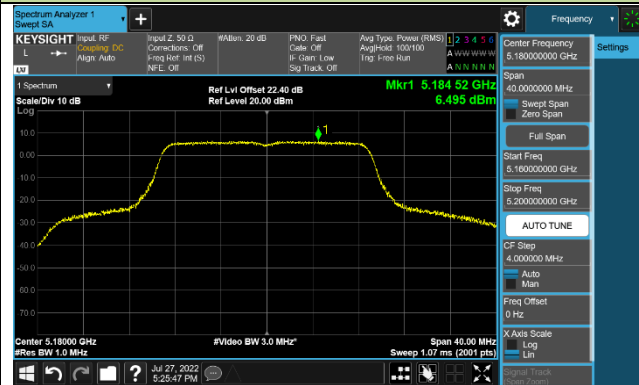

802.11ax-HE160 Power Spectral Density - Ant 0

Channel 50 (5250MHz)

Channel 114 (5570MHz)

### 802.11a Power Spectral Density - Ant 1

Channel 36 (5180MHz)

Channel 44 (5220MHz)

Channel 48 (5240MHz)

Channel 52 (5260MHz)

Channel 60 (5300MHz)

Channel 64 (5320MHz)

### 802.11ac-VHT20 Power Spectral Density - Ant 1

**Channel 36 (5180MHz)**

**Channel 44 (5220MHz)**

**Channel 48 (5240MHz)**

**Channel 52 (5260MHz)**

**Channel 60 (5300MHz)**

**Channel 64 (5320MHz)**

802.11ac-VHT40 Power Spectral Density - Ant 1