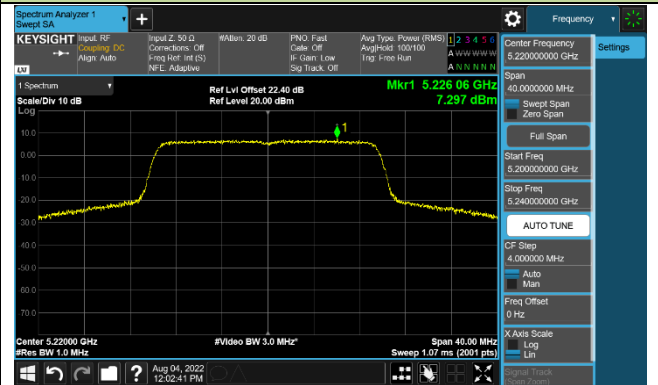

### 802.11ac-VHT80 Power Spectral Density - Ant 1

Channel 42 (5210MHz)

Channel 58 (5290MHz)

Channel 106 (5530MHz)

Channel 122 (5610MHz)

Channel 138 (5690MHz)

Channel 155 (5775MHz)

### 802.11ac-VHT160 Power Spectral Density - Ant 1

Channel 50 (5250MHz)

Channel 114 (5570MHz)

### 802.11ax-HE20 Power Spectral Density - Ant 1

**Channel 36 (5180MHz)**

**Channel 44 (5220MHz)**

**Channel 48 (5240MHz)**

**Channel 52 (5260MHz)**

**Channel 60 (5300MHz)**

**Channel 64 (5320MHz)**

**Channel 100 (5500MHz)**