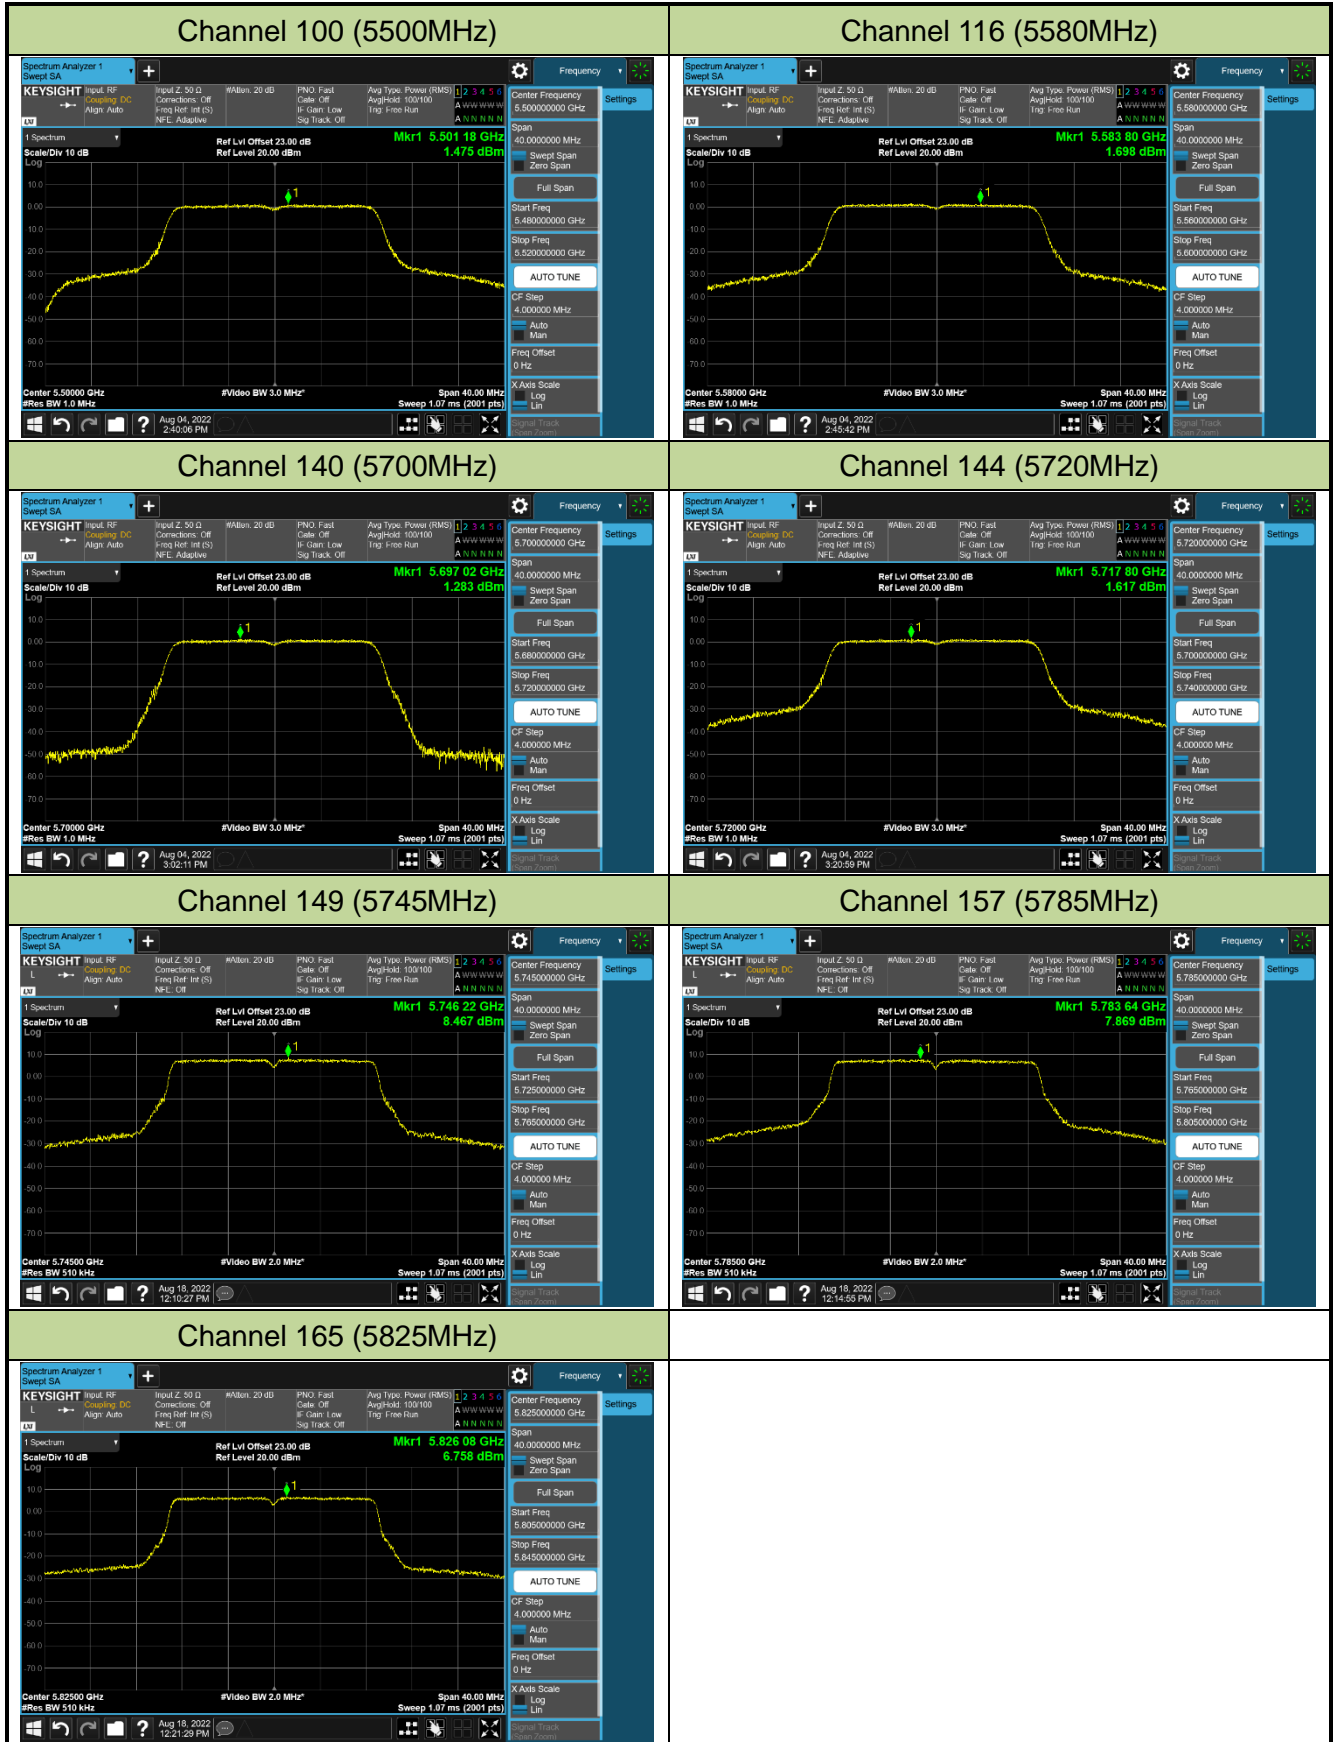

### 802.11a Power Spectral Density - Ant 1

Channel 36 (5180MHz)

Channel 44 (5220MHz)

Channel 48 (5240MHz)

Channel 52 (5260MHz)

Channel 60 (5300MHz)

Channel 64 (5320MHz)

### 802.11ac-VHT20 Power Spectral Density - Ant 1

**Channel 36 (5180MHz)**

**Channel 44 (5220MHz)**

**Channel 48 (5240MHz)**

**Channel 52 (5260MHz)**

**Channel 60 (5300MHz)**

**Channel 64 (5320MHz)**

802.11ac-VHT40 Power Spectral Density - Ant 1

Channel 38 (5190MHz)

Channel 46 (5230MHz)

Channel 54 (5270MHz)

Channel 62 (5310MHz)

Channel 102 (5510MHz)

Channel 110 (5550MHz)

Channel 134 (5670MHz)

Channel 142 (5710MHz)

### 802.11ac-VHT80 Power Spectral Density - Ant 1

Channel 42 (5210MHz)

Channel 58 (5290MHz)

Channel 106 (5530MHz)

Channel 122 (5610MHz)

Channel 138 (5690MHz)

Channel 155 (5775MHz)