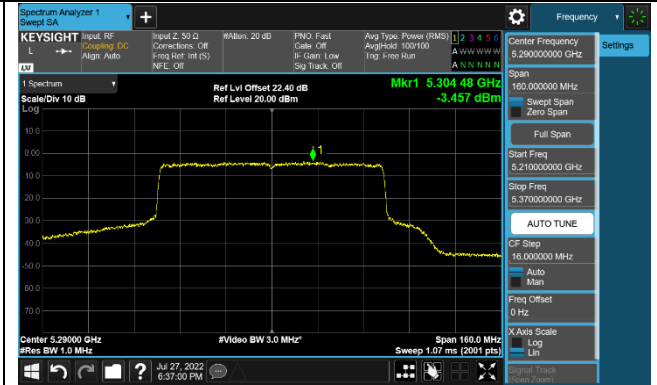

Channel 142 (5710MHz)

802.11ax-HE80 Power Spectral Density - Ant 0

Channel 42 (5210MHz)

Channel 58 (5290MHz)

Channel 106 (5530MHz)

Channel 122 (5610MHz)

Channel 138 (5690MHz)

Channel 155 (5775MHz)

802.11ax-HE160 Power Spectral Density - Ant 0

Channel 50 (5250MHz)

Channel 114 (5570MHz)