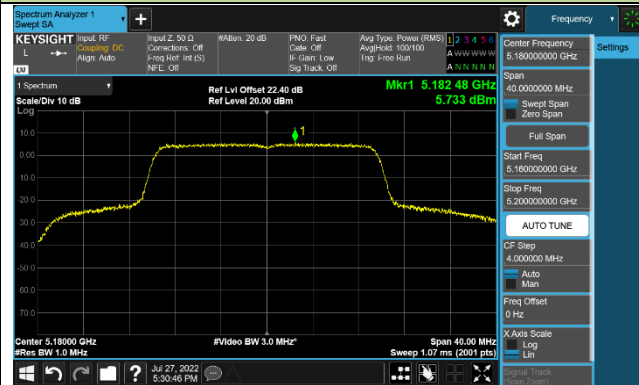

### 802.11ac-VHT80 Power Spectral Density - Ant 1

Channel 42 (5210MHz)

Channel 58 (5290MHz)

Channel 106 (5530MHz)

Channel 122 (5610MHz)

Channel 138 (5690MHz)

Channel 155 (5775MHz)

### 802.11ac-VHT160 Power Spectral Density - Ant 1

Channel 50 (5250MHz)

Channel 114 (5570MHz)

### 802.11ax-HE20 Power Spectral Density - Ant 1

**Channel 36 (5180MHz)**

**Channel 44 (5220MHz)**

**Channel 48 (5240MHz)**

**Channel 52 (5260MHz)**

**Channel 60 (5300MHz)**

**Channel 64 (5320MHz)**

**Channel 100 (5500MHz)**