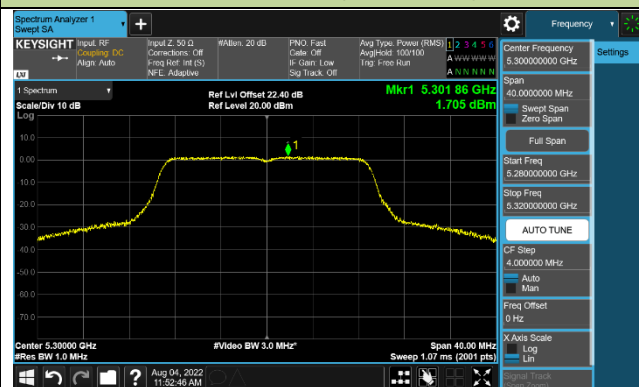

### 802.11ac-VHT20 Power Spectral Density - Ant 1

**Channel 36 (5180MHz)**

**Channel 44 (5220MHz)**

**Channel 48 (5240MHz)**

**Channel 52 (5260MHz)**

**Channel 60 (5300MHz)**

**Channel 64 (5320MHz)**

802.11ac-VHT40 Power Spectral Density - Ant 1

Channel 38 (5190MHz)

Channel 46 (5230MHz)

Channel 54 (5270MHz)

Channel 62 (5310MHz)

Channel 102 (5510MHz)

Channel 110 (5550MHz)

Channel 134 (5670MHz)

Channel 142 (5710MHz)