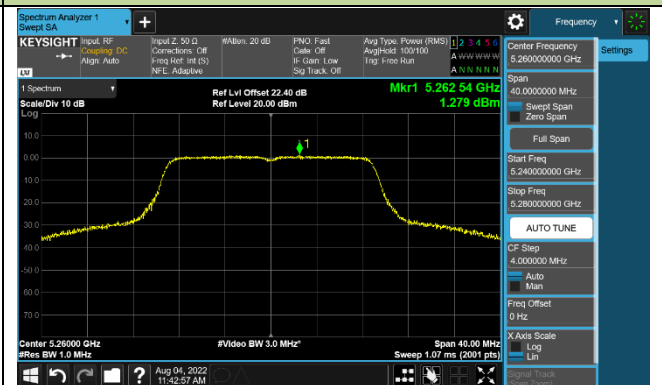

### 802.11ac-VHT20 Power Spectral Density - Ant 1

**Channel 36 (5180MHz)**

**Channel 44 (5220MHz)**

**Channel 48 (5240MHz)**

**Channel 52 (5260MHz)**

**Channel 60 (5300MHz)**

**Channel 64 (5320MHz)**

802.11ac-VHT40 Power Spectral Density - Ant 1

Channel 38 (5190MHz)

Channel 46 (5230MHz)

Channel 54 (5270MHz)

Channel 62 (5310MHz)

Channel 102 (5510MHz)

Channel 110 (5550MHz)

Channel 134 (5670MHz)

Channel 142 (5710MHz)