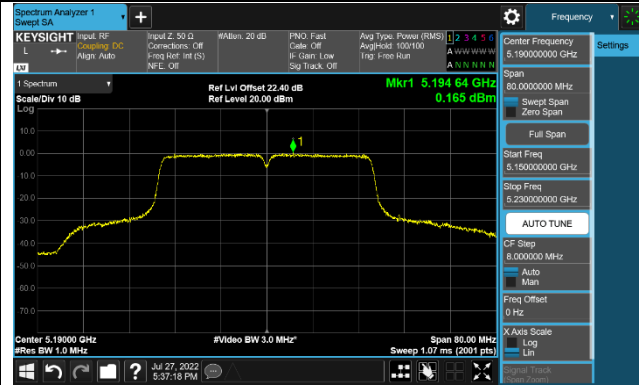

802.11ac-VHT40 Power Spectral Density - Ant 1

Channel 38 (5190MHz)