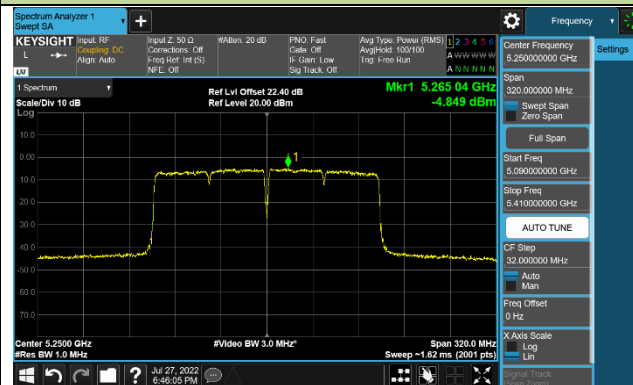

### 802.11ac-VHT80 Power Spectral Density - Ant 1

Channel 42 (5210MHz)

Channel 58 (5290MHz)

Channel 106 (5530MHz)

Channel 122 (5610MHz)

Channel 138 (5690MHz)

Channel 155 (5775MHz)

### 802.11ac-VHT160 Power Spectral Density - Ant 1

Channel 50 (5250MHz)

Channel 114 (5570MHz)