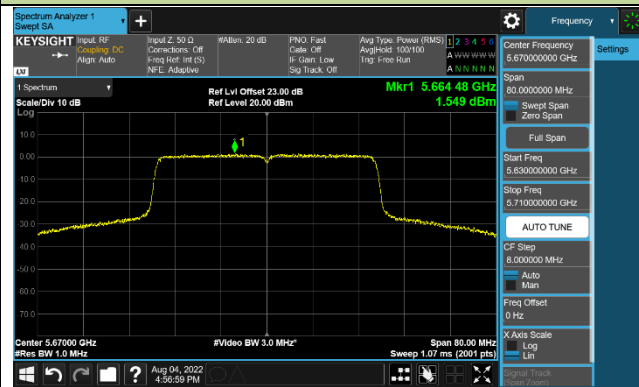

## 802.11ax-HE40 Power Spectral Density - Ant 0

Channel 38 (5190MHz)

Channel 46 (5230MHz)

Channel 54 (5270MHz)

Channel 62 (5310MHz)

Channel 102 (5510MHz)

Channel 110 (5550MHz)

Channel 134 (5670MHz)

Channel 142 (5710MHz)

802.11ax-HE80 Power Spectral Density - Ant 0

Channel 42 (5210MHz)

Channel 58 (5290MHz)

Channel 106 (5530MHz)

Channel 122 (5610MHz)

Channel 138 (5690MHz)

Channel 155 (5775MHz)