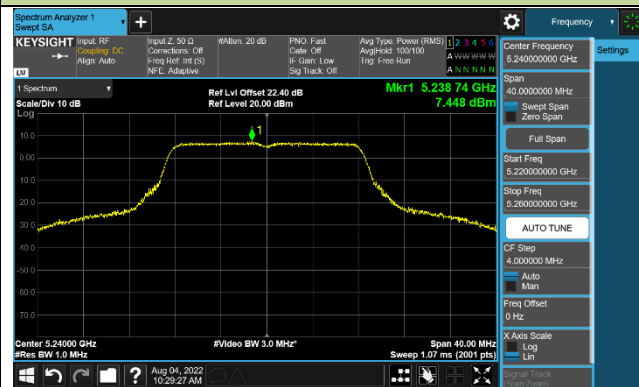

802.11ax-HE160 Power Spectral Density - Ant 0

Channel 50 (5250MHz)

Channel 114 (5570MHz)

### 802.11a Power Spectral Density - Ant 1

Channel 36 (5180MHz)

Channel 44 (5220MHz)

Channel 48 (5240MHz)

Channel 52 (5260MHz)

Channel 60 (5300MHz)

Channel 64 (5320MHz)

### 802.11ac-VHT20 Power Spectral Density - Ant 1

**Channel 36 (5180MHz)**

**Channel 44 (5220MHz)**

**Channel 48 (5240MHz)**

**Channel 52 (5260MHz)**

**Channel 60 (5300MHz)**

**Channel 64 (5320MHz)**

802.11ac-VHT40 Power Spectral Density - Ant 1