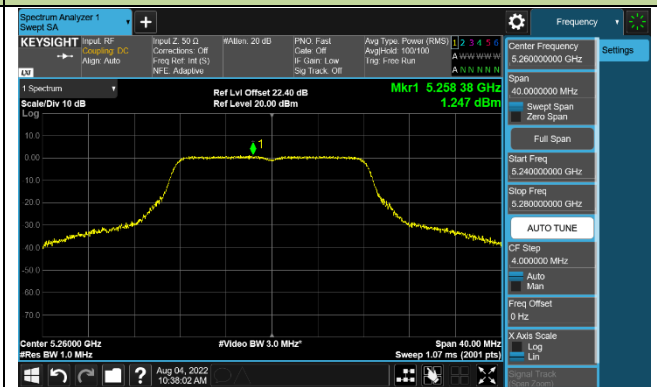

802.11ax-HE160 Power Spectral Density - Ant 0

Channel 50 (5250MHz)

Channel 114 (5570MHz)

### 802.11a Power Spectral Density - Ant 1

Channel 36 (5180MHz)

Channel 44 (5220MHz)

Channel 48 (5240MHz)

Channel 52 (5260MHz)

Channel 60 (5300MHz)

Channel 64 (5320MHz)

### 802.11ac-VHT20 Power Spectral Density - Ant 1

**Channel 36 (5180MHz)**

**Channel 44 (5220MHz)**

**Channel 48 (5240MHz)**

**Channel 52 (5260MHz)**

**Channel 60 (5300MHz)**

**Channel 64 (5320MHz)**

802.11ac-VHT40 Power Spectral Density - Ant 1