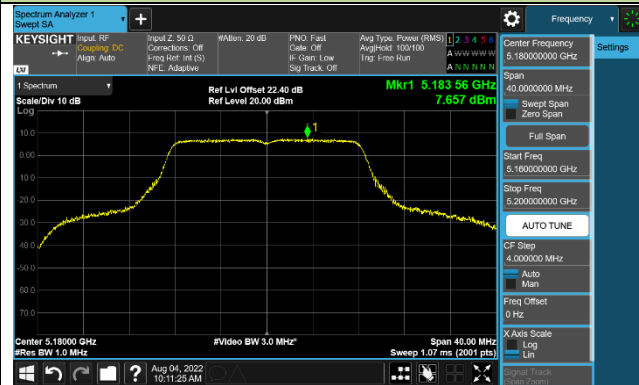

802.11ax-HE160 Power Spectral Density - Ant 0

Channel 50 (5250MHz)

Channel 114 (5570MHz)

### 802.11a Power Spectral Density - Ant 1

Channel 36 (5180MHz)

Channel 44 (5220MHz)

Channel 48 (5240MHz)

Channel 52 (5260MHz)

Channel 60 (5300MHz)

Channel 64 (5320MHz)