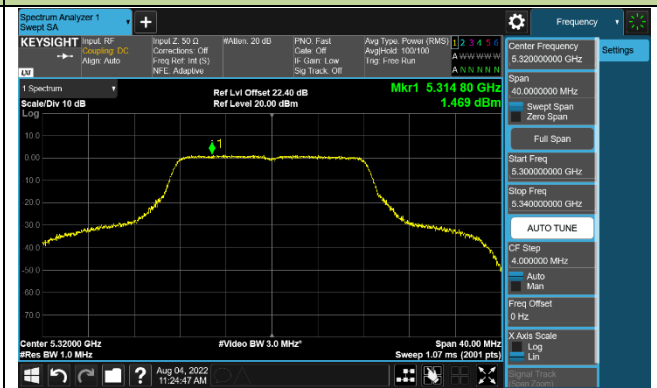

802.11ax-HE160 Power Spectral Density - Ant 0

Channel 50 (5250MHz)

Channel 114 (5570MHz)

### 802.11a Power Spectral Density - Ant 1

Channel 36 (5180MHz)

Channel 44 (5220MHz)

Channel 48 (5240MHz)

Channel 52 (5260MHz)

Channel 60 (5300MHz)

Channel 64 (5320MHz)

### 802.11ac-VHT20 Power Spectral Density - Ant 1

**Channel 36 (5180MHz)**

**Channel 44 (5220MHz)**

**Channel 48 (5240MHz)**

**Channel 52 (5260MHz)**

**Channel 60 (5300MHz)**

**Channel 64 (5320MHz)**

802.11ac-VHT40 Power Spectral Density - Ant 1