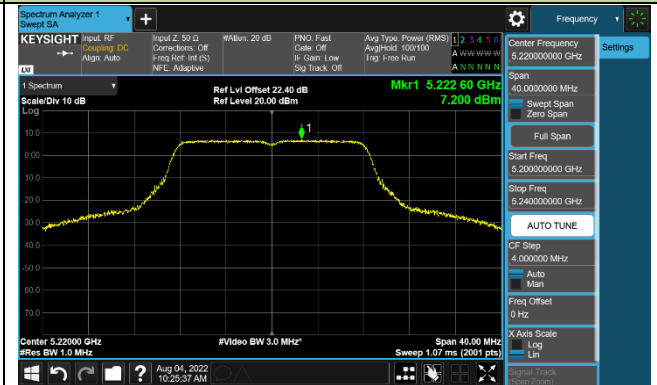

802.11ax-HE160 Power Spectral Density - Ant 0

Channel 50 (5250MHz)

Channel 114 (5570MHz)

### 802.11a Power Spectral Density - Ant 1

Channel 36 (5180MHz)

Channel 44 (5220MHz)

Channel 48 (5240MHz)

Channel 52 (5260MHz)

Channel 60 (5300MHz)

Channel 64 (5320MHz)