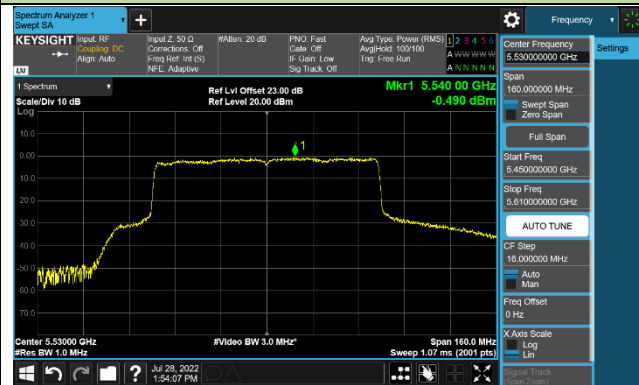

Channel 142 (5710MHz)

802.11ax-HE80 Power Spectral Density - Ant 0

Channel 42 (5210MHz)

Channel 58 (5290MHz)

Channel 106 (5530MHz)

Channel 122 (5610MHz)

Channel 138 (5690MHz)

Channel 155 (5775MHz)

802.11ax-HE160 Power Spectral Density - Ant 0

Channel 50 (5250MHz)

Channel 114 (5570MHz)