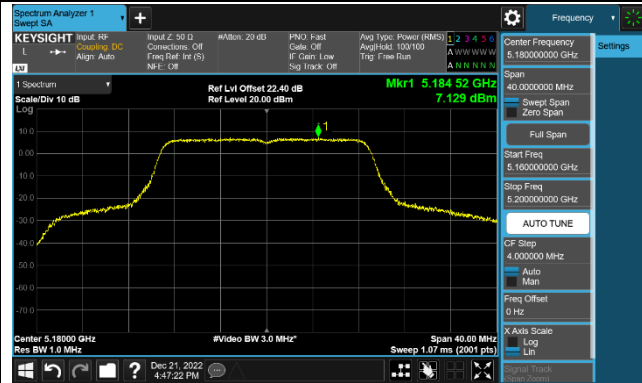

802.11ac-VHT20 Power Spectral Density - Ant 2

Channel 36 (5180MHz)