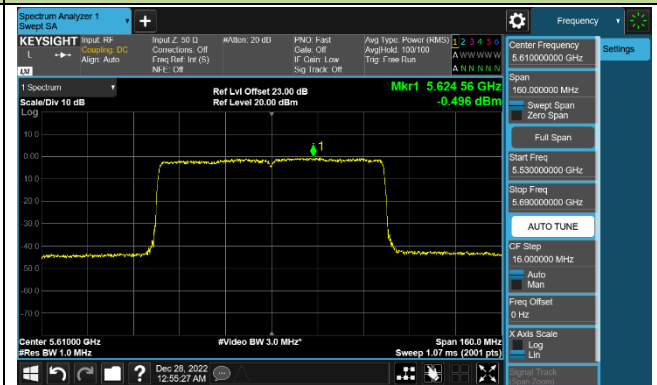

### 802.11ax-HE80 Power Spectral Density - Ant 1

Channel 42 (5210MHz)

Channel 58 (5290MHz)

Channel 106 (5530MHz)

Channel 122 (5610MHz)

Channel 138 (5690MHz)

Channel 155 (5775MHz)

### 802.11ax-HE160 Power Spectral Density - Ant 1

Channel 50 (5250MHz)

Channel 114 (5570MHz)