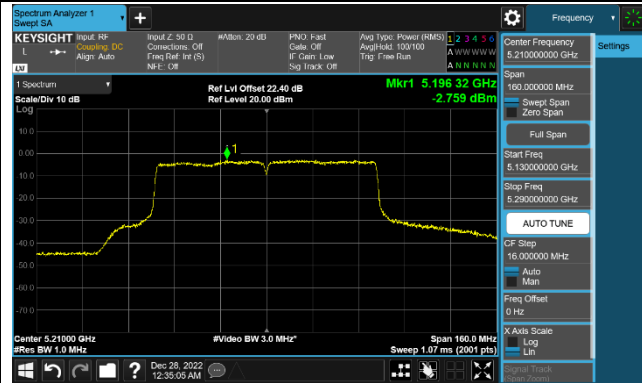

### Channel 134 (5670MHz)

### Channel 142 (5710MHz)

### 802.11ac-VHT80 Power Spectral Density - Ant 2

Channel 42 (5210MHz)

Channel 58 (5290MHz)

Channel 106 (5530MHz)

Channel 122 (5610MHz)

Channel 138 (5690MHz)

Channel 155 (5775MHz)