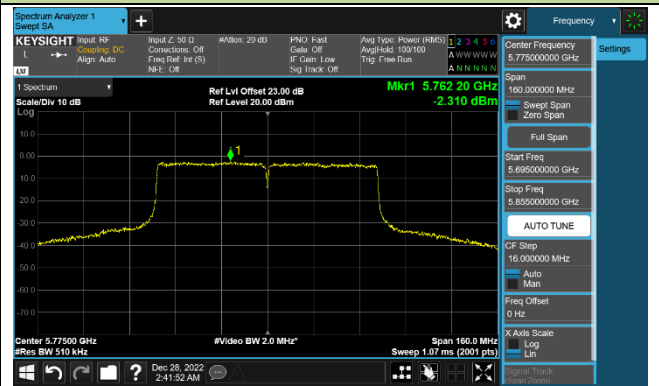

### Channel 134 (5670MHz)

### Channel 142 (5710MHz)

### 802.11ac-VHT80 Power Spectral Density - Ant 2

Channel 42 (5210MHz)

Channel 58 (5290MHz)

Channel 106 (5530MHz)

Channel 122 (5610MHz)

Channel 138 (5690MHz)

Channel 155 (5775MHz)

### 802.11ac-VHT160 Power Spectral Density - Ant 2

Channel 50 (5250MHz)

Channel 114 (5570MHz)