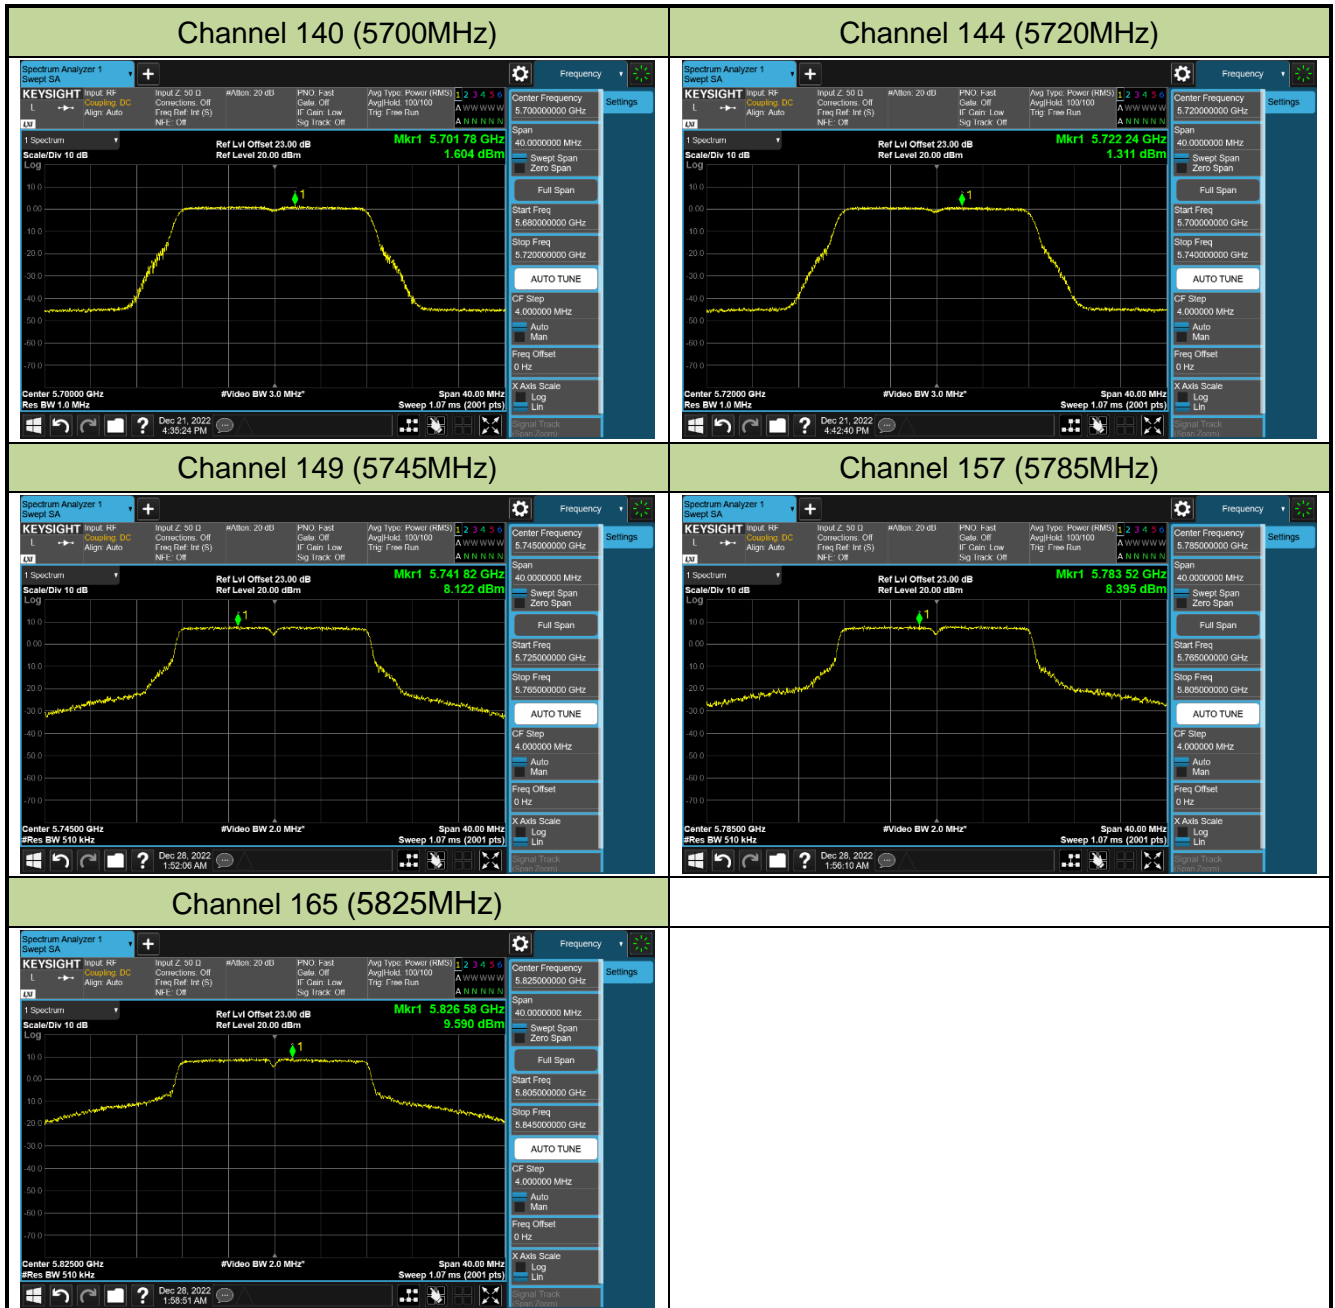

### 802.11ax-HE160 Power Spectral Density - Ant 1

Channel 50 (5250MHz)

Channel 114 (5570MHz)

## 802.11a Power Spectral Density - Ant 2

Channel 36 (5180MHz)

Channel 44 (5220MHz)

Channel 48 (5240MHz)

Channel 52 (5260MHz)

Channel 60 (5300MHz)

Channel 64 (5320MHz)

Channel 100 (5500MHz)

Channel 116 (5580MHz)