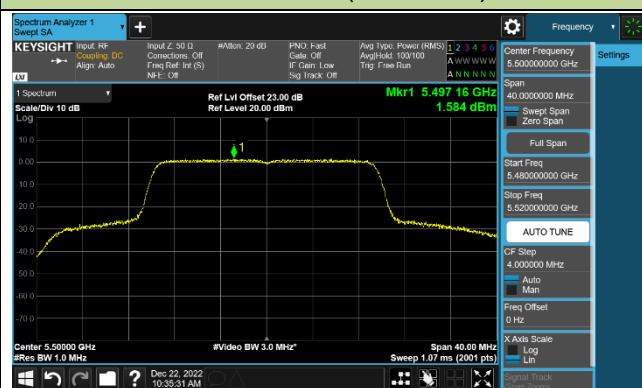

## 802.11ax-HE20 Power Spectral Density - Ant 2

Channel 36 (5180MHz)

Channel 44 (5220MHz)

Channel 48 (5240MHz)

Channel 52 (5260MHz)

Channel 60 (5300MHz)

Channl 64 (5320MHz)

Channel 100 (5500MHz)

Channel 116 (5580MHz)