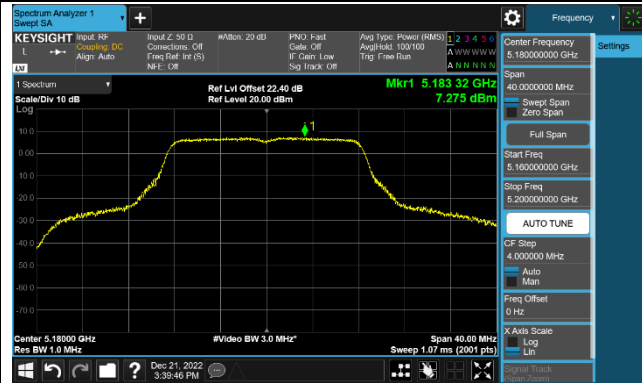

### 802.11ax-HE160 Power Spectral Density - Ant 1

Channel 50 (5250MHz)

Channel 114 (5570MHz)

## 802.11a Power Spectral Density - Ant 2

Channel 36 (5180MHz)

Channel 44 (5220MHz)

Channel 48 (5240MHz)

Channel 52 (5260MHz)

Channel 60 (5300MHz)

Channel 64 (5320MHz)

Channel 100 (5500MHz)