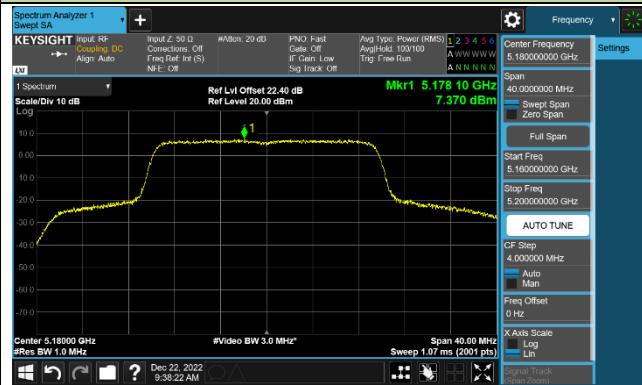

802.11ax-HE20 Power Spectral Density - Ant 2

Channel 36 (5180MHz)