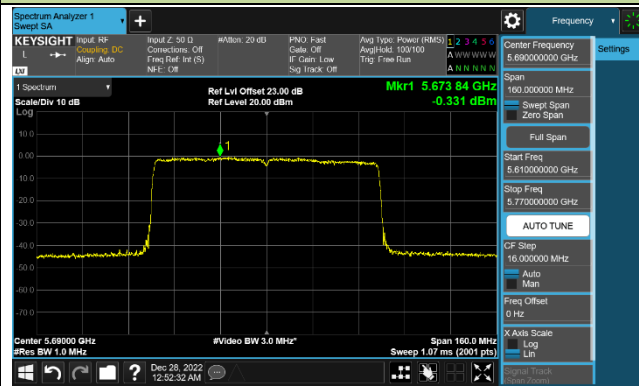

### 802.11ax-HE80 Power Spectral Density - Ant 1

Channel 42 (5210MHz)

Channel 58 (5290MHz)

Channel 106 (5530MHz)

Channel 122 (5610MHz)

Channel 138 (5690MHz)

Channel 155 (5775MHz)

### 802.11ax-HE160 Power Spectral Density - Ant 1

Channel 50 (5250MHz)

Channel 114 (5570MHz)