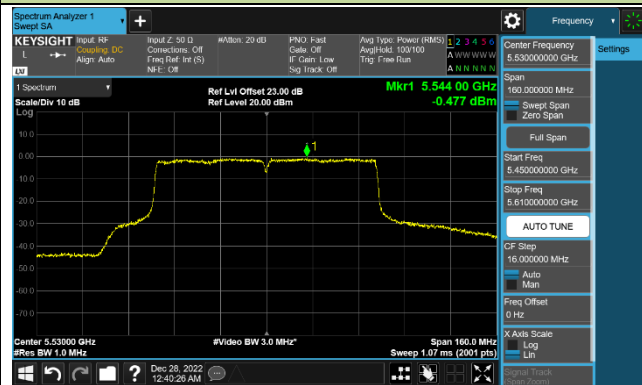

### Channel 142 (5710MHz)

### 802.11ac-VHT80 Power Spectral Density - Ant 2

Channel 42 (5210MHz)

Channel 58 (5290MHz)

Channel 106 (5530MHz)

Channel 122 (5610MHz)

Channel 138 (5690MHz)

Channel 155 (5775MHz)

### 802.11ac-VHT160 Power Spectral Density - Ant 2

Channel 50 (5250MHz)

Channel 114 (5570MHz)