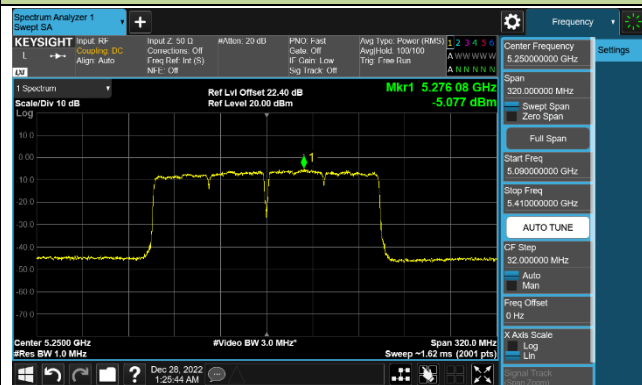

### Channel 142 (5710MHz)

### 802.11ac-VHT80 Power Spectral Density - Ant 2

Channel 42 (5210MHz)

Channel 58 (5290MHz)

Channel 106 (5530MHz)

Channel 122 (5610MHz)

Channel 138 (5690MHz)

Channel 155 (5775MHz)

### 802.11ac-VHT160 Power Spectral Density - Ant 2

Channel 50 (5250MHz)

Channel 114 (5570MHz)