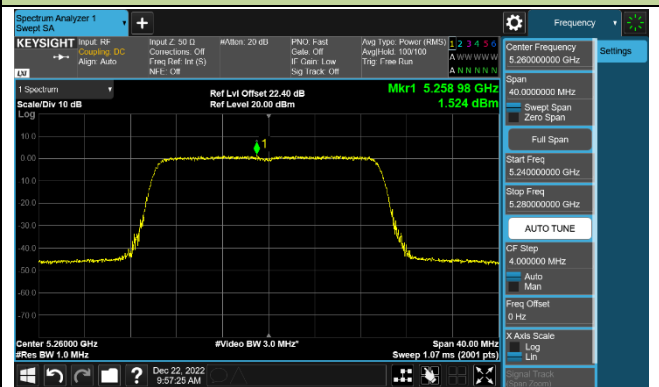

## 802.11ax-HE20 Power Spectral Density - Ant 2

Channel 36 (5180MHz)

Channel 44 (5220MHz)

Channel 48 (5240MHz)

Channel 52 (5260MHz)

Channel 60 (5300MHz)

Channl 64 (5320MHz)

Channel 100 (5500MHz)

Channel 116 (5580MHz)