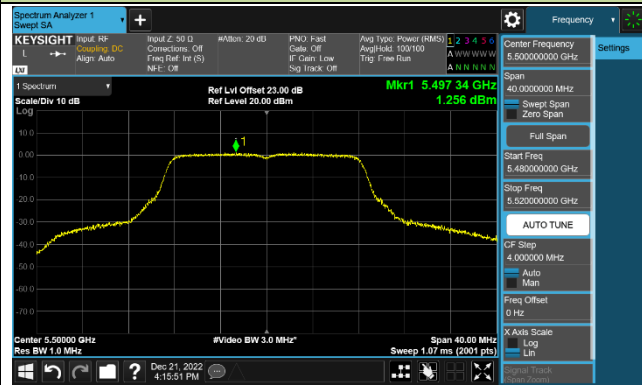

## 802.11a Power Spectral Density - Ant 2

Channel 36 (5180MHz)

Channel 44 (5220MHz)

Channel 48 (5240MHz)

Channel 52 (5260MHz)

Channel 60 (5300MHz)

Channel 64 (5320MHz)

Channel 100 (5500MHz)

Channel 116 (5580MHz)