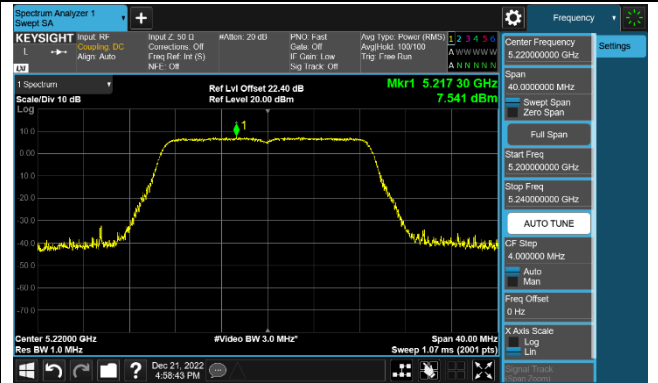

Channel 44 (5220MHz)