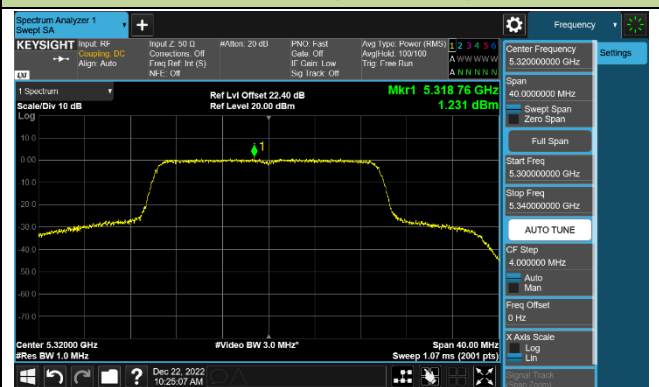

## 802.11ax-HE20 Power Spectral Density - Ant 2

Channel 36 (5180MHz)

Channel 44 (5220MHz)

Channel 48 (5240MHz)

Channel 52 (5260MHz)

Channel 60 (5300MHz)

Channl 64 (5320MHz)

Channel 100 (5500MHz)

Channel 116 (5580MHz)