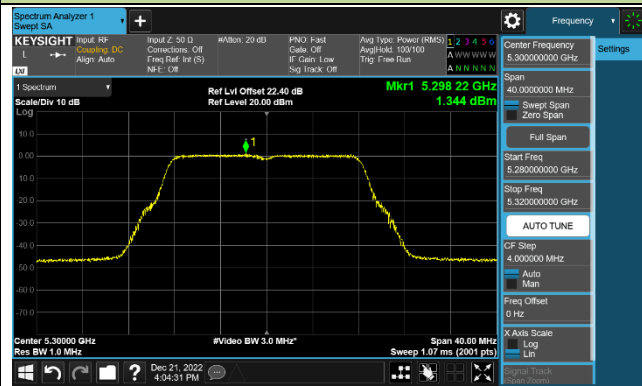

### 802.11ax-HE160 Power Spectral Density - Ant 1

Channel 50 (5250MHz)

Channel 114 (5570MHz)

## 802.11a Power Spectral Density - Ant 2

Channel 36 (5180MHz)

Channel 44 (5220MHz)

Channel 48 (5240MHz)

Channel 52 (5260MHz)

Channel 60 (5300MHz)

Channel 64 (5320MHz)

Channel 100 (5500MHz)

Channel 116 (5580MHz)