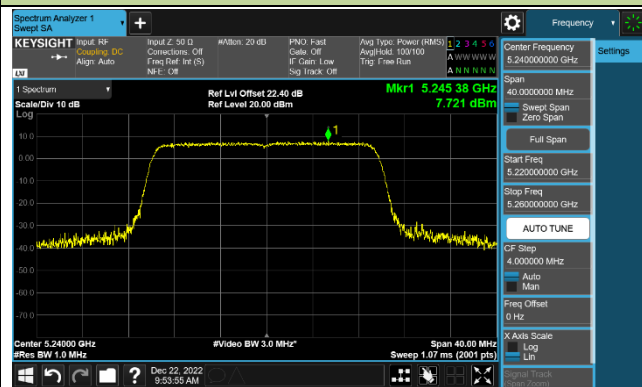

## 802.11ax-HE20 Power Spectral Density - Ant 2

Channel 36 (5180MHz)

Channel 44 (5220MHz)

Channel 48 (5240MHz)

Channel 52 (5260MHz)

Channel 60 (5300MHz)

Channl 64 (5320MHz)

Channel 100 (5500MHz)

Channel 116 (5580MHz)