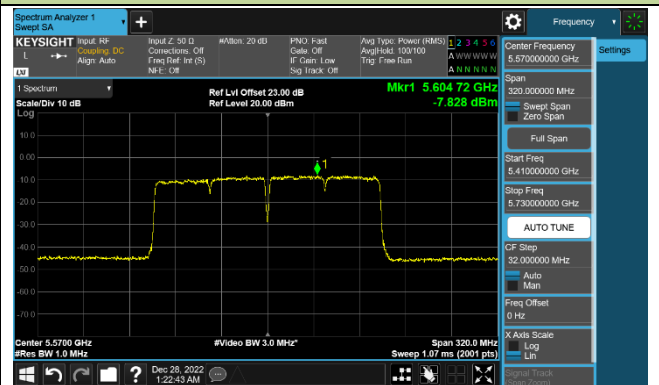

### Channel 142 (5710MHz)

### 802.11ac-VHT80 Power Spectral Density - Ant 2

Channel 42 (5210MHz)

Channel 58 (5290MHz)

Channel 106 (5530MHz)

Channel 122 (5610MHz)

Channel 138 (5690MHz)

Channel 155 (5775MHz)

### 802.11ac-VHT160 Power Spectral Density - Ant 2

Channel 50 (5250MHz)

Channel 114 (5570MHz)