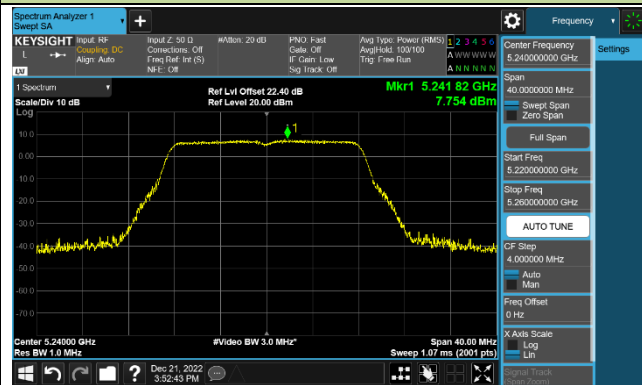

## 802.11a Power Spectral Density - Ant 2

Channel 36 (5180MHz)

Channel 44 (5220MHz)

Channel 48 (5240MHz)

Channel 52 (5260MHz)

Channel 60 (5300MHz)

Channel 64 (5320MHz)

Channel 100 (5500MHz)

Channel 116 (5580MHz)