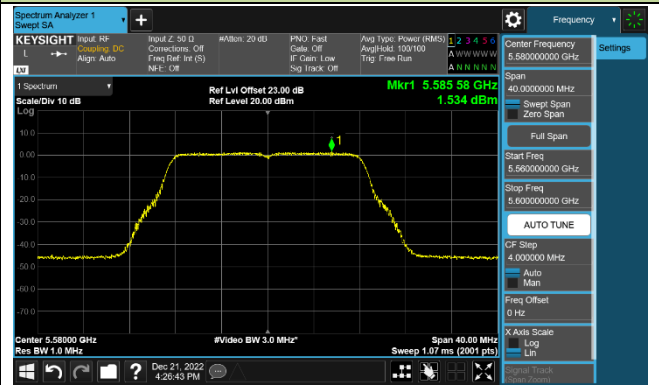

### 802.11ax-HE160 Power Spectral Density - Ant 1

Channel 50 (5250MHz)

Channel 114 (5570MHz)

## 802.11a Power Spectral Density - Ant 2

Channel 36 (5180MHz)

Channel 44 (5220MHz)

Channel 48 (5240MHz)

Channel 52 (5260MHz)

Channel 60 (5300MHz)

Channel 64 (5320MHz)

Channel 100 (5500MHz)

Channel 116 (5580MHz)