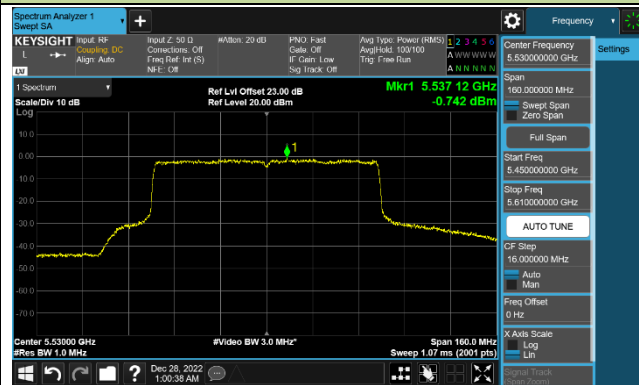

### 802.11ax-HE80 Power Spectral Density - Ant 1

Channel 42 (5210MHz)

Channel 58 (5290MHz)

Channel 106 (5530MHz)

Channel 122 (5610MHz)

Channel 138 (5690MHz)

Channel 155 (5775MHz)

### 802.11ax-HE160 Power Spectral Density - Ant 1

Channel 50 (5250MHz)

Channel 114 (5570MHz)