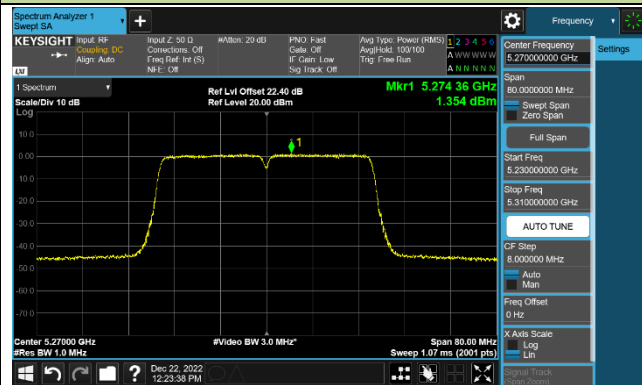

Channel 54 (5270MHz)