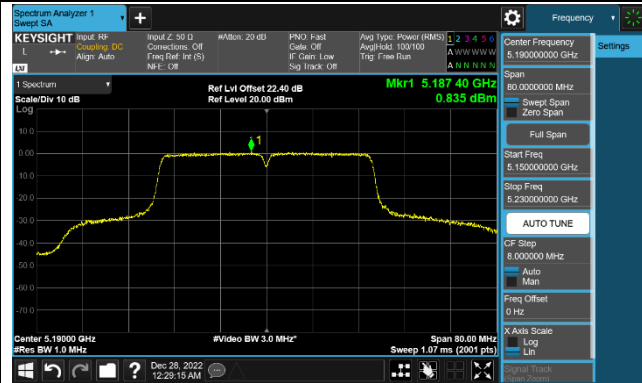

802.11ac-VHT40 Power Spectral Density - Ant 2

Channel 38 (5190MHz)