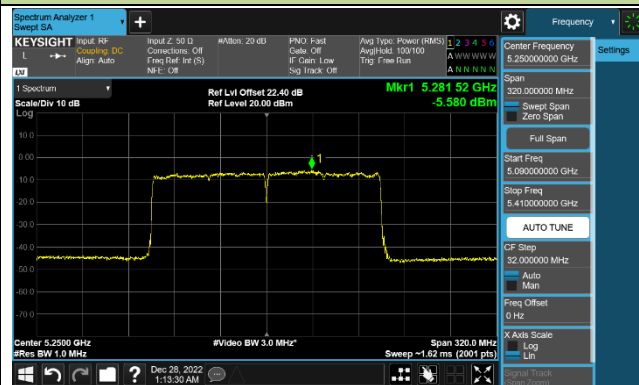

### 802.11ax-HE80 Power Spectral Density - Ant 1

Channel 42 (5210MHz)

Channel 58 (5290MHz)

Channel 106 (5530MHz)

Channel 122 (5610MHz)

Channel 138 (5690MHz)

Channel 155 (5775MHz)

### 802.11ax-HE160 Power Spectral Density - Ant 1

Channel 50 (5250MHz)

Channel 114 (5570MHz)