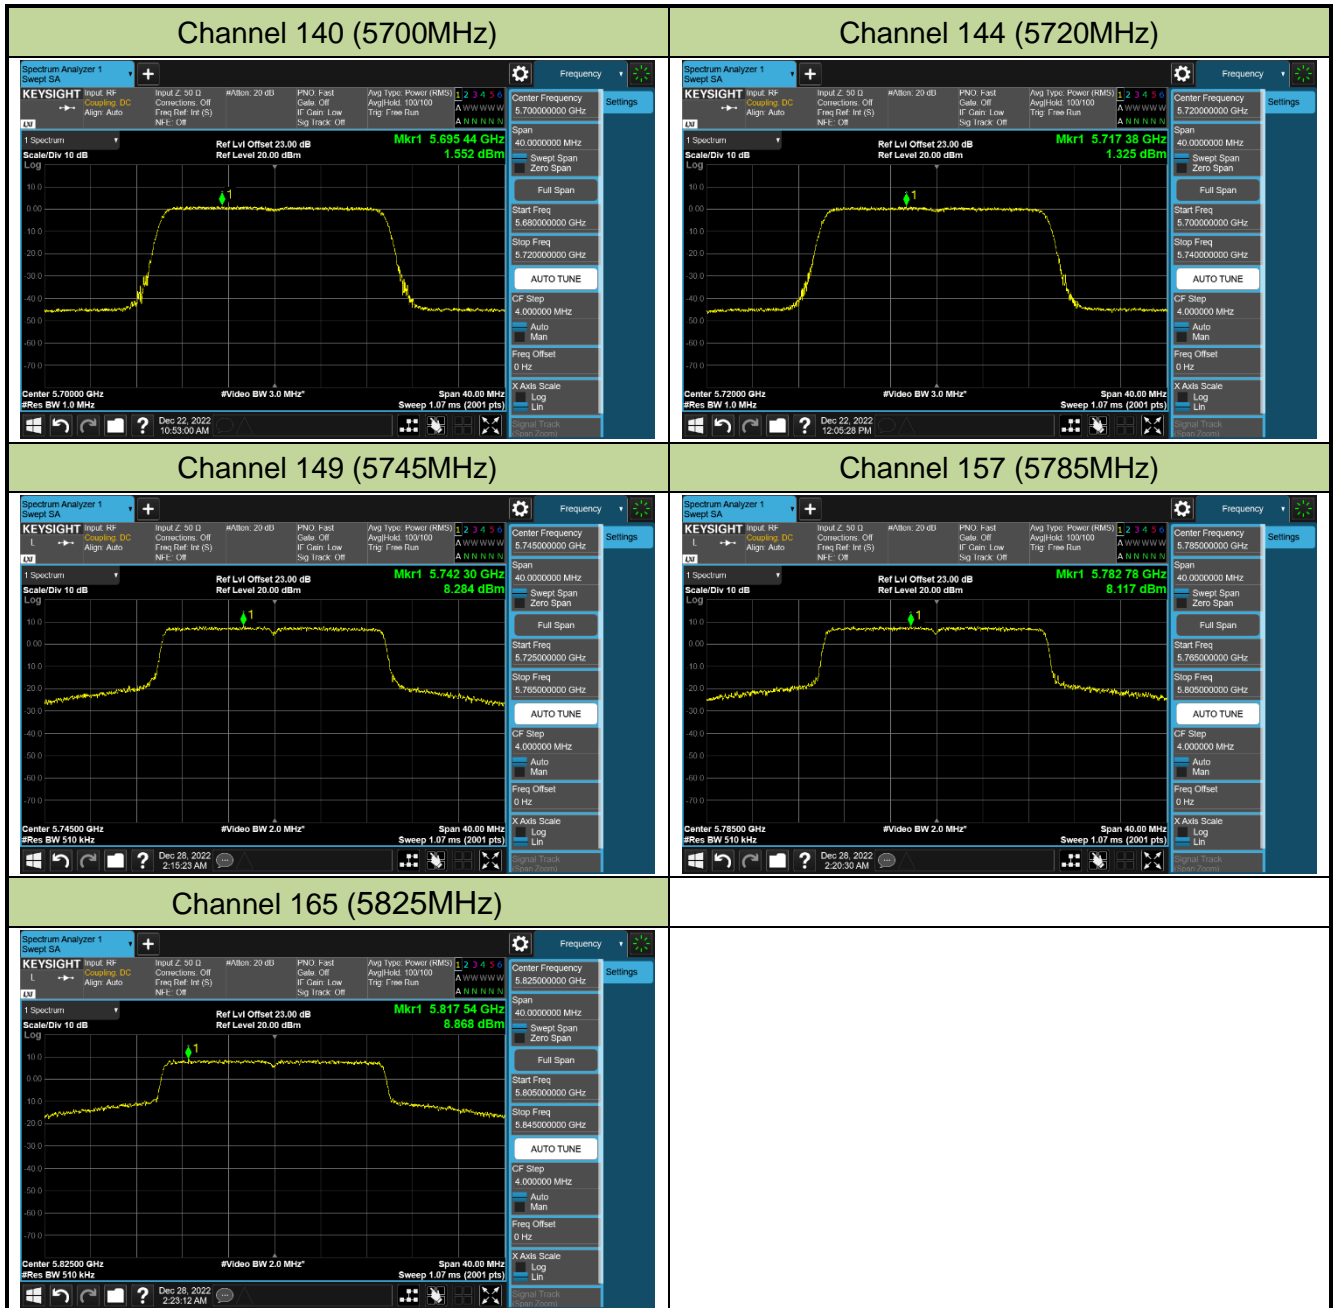

### 802.11ac-VHT160 Power Spectral Density - Ant 2

Channel 50 (5250MHz)

Channel 114 (5570MHz)

## 802.11ax-HE20 Power Spectral Density - Ant 2

Channel 36 (5180MHz)

Channel 44 (5220MHz)

Channel 48 (5240MHz)

Channel 52 (5260MHz)

Channel 60 (5300MHz)

Channl 64 (5320MHz)

Channel 100 (5500MHz)

Channel 116 (5580MHz)