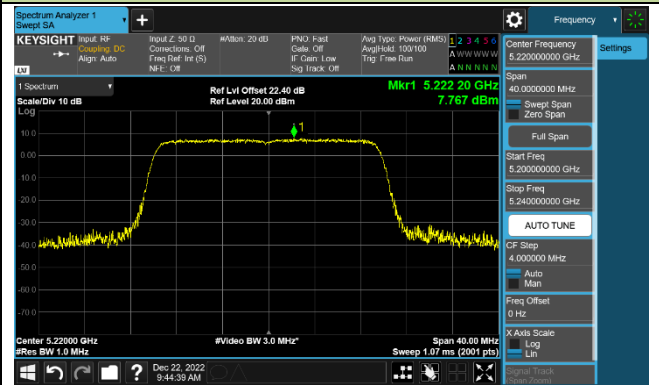

Channel 44 (5220MHz)