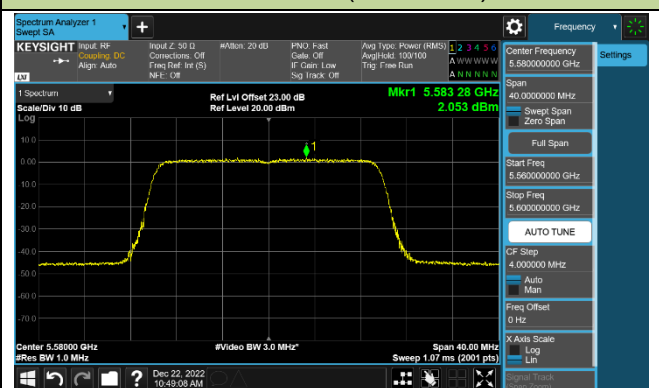

## 802.11ax-HE20 Power Spectral Density - Ant 2

Channel 36 (5180MHz)

Channel 44 (5220MHz)

Channel 48 (5240MHz)

Channel 52 (5260MHz)

Channel 60 (5300MHz)

Channl 64 (5320MHz)

Channel 100 (5500MHz)

Channel 116 (5580MHz)