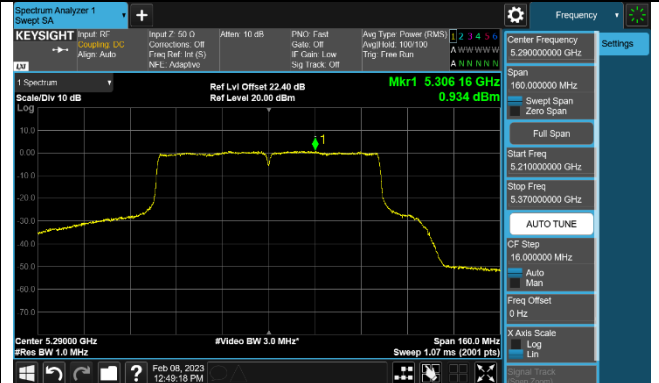

### Channel 134 (5670MHz)

### Channel 142 (5710MHz)

### 802.11ac-VHT80 Power Spectral Density - Ant 2

Channel 42 (5210MHz)

Channel 58 (5290MHz)

Channel 106 (5530MHz)

Channel 122 (5610MHz)

Channel 138 (5690MHz)

Channel 155 (5775MHz)