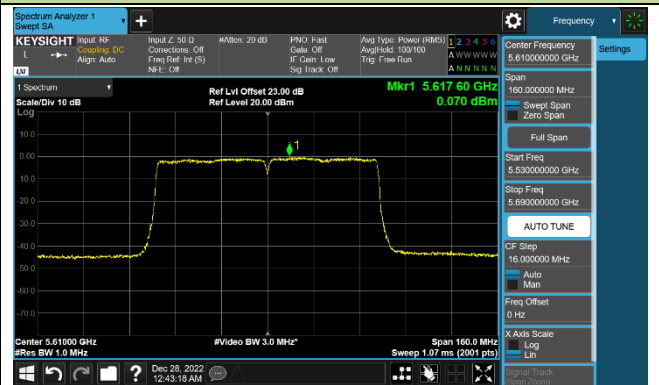

### Channel 142 (5710MHz)

### 802.11ac-VHT80 Power Spectral Density - Ant 2

Channel 42 (5210MHz)

Channel 58 (5290MHz)

Channel 106 (5530MHz)

Channel 122 (5610MHz)

Channel 138 (5690MHz)

Channel 155 (5775MHz)

### 802.11ac-VHT160 Power Spectral Density - Ant 2

Channel 50 (5250MHz)

Channel 114 (5570MHz)