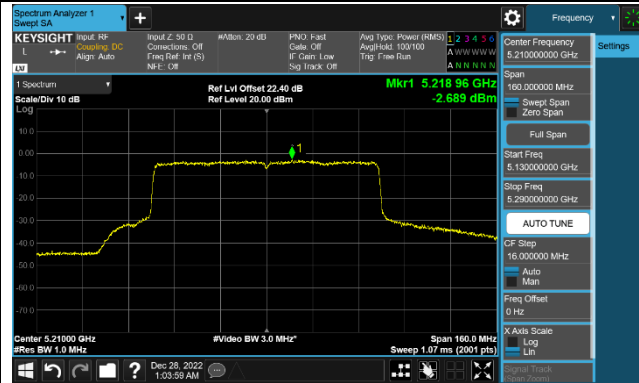

### 802.11ax-HE80 Power Spectral Density - Ant 1

Channel 42 (5210MHz)

Channel 58 (5290MHz)

Channel 106 (5530MHz)

Channel 122 (5610MHz)

Channel 138 (5690MHz)

Channel 155 (5775MHz)

### 802.11ax-HE160 Power Spectral Density - Ant 1

Channel 50 (5250MHz)

Channel 114 (5570MHz)