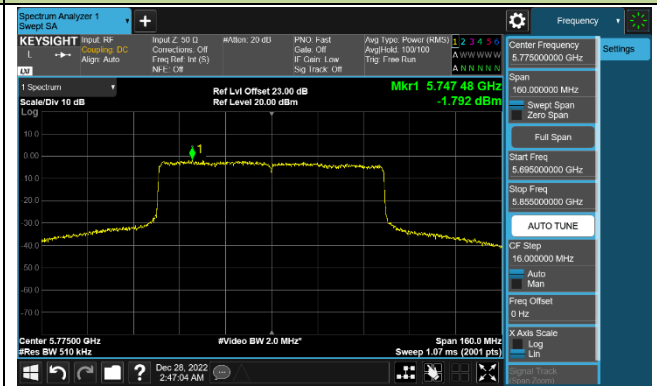

### 802.11ax-HE80 Power Spectral Density - Ant 1

Channel 42 (5210MHz)

Channel 58 (5290MHz)

Channel 106 (5530MHz)

Channel 122 (5610MHz)

Channel 138 (5690MHz)

Channel 155 (5775MHz)

### 802.11ax-HE160 Power Spectral Density - Ant 1

Channel 50 (5250MHz)

Channel 114 (5570MHz)