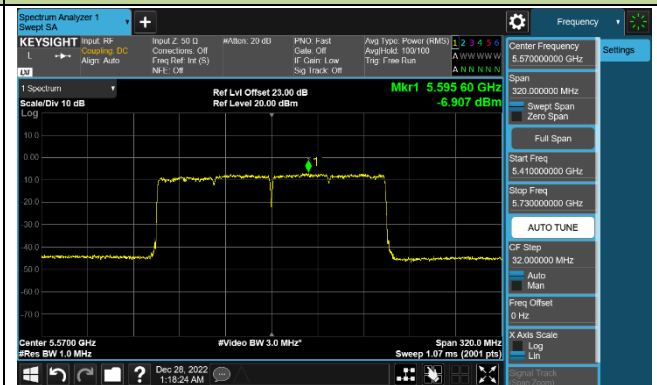

### 802.11ax-HE80 Power Spectral Density - Ant 1

Channel 42 (5210MHz)

Channel 58 (5290MHz)

Channel 106 (5530MHz)

Channel 122 (5610MHz)

Channel 138 (5690MHz)

Channel 155 (5775MHz)

### 802.11ax-HE160 Power Spectral Density - Ant 1

Channel 50 (5250MHz)

Channel 114 (5570MHz)