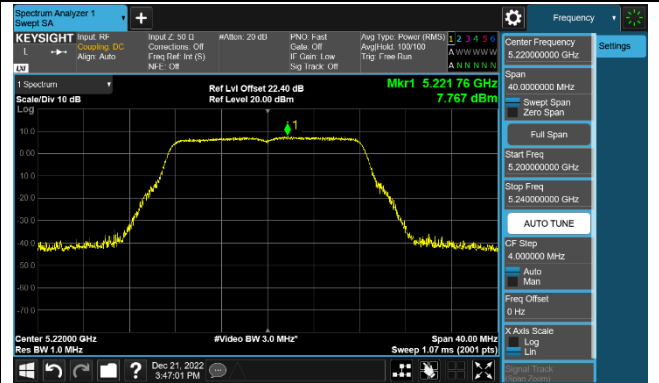

Channel 44 (5220MHz)