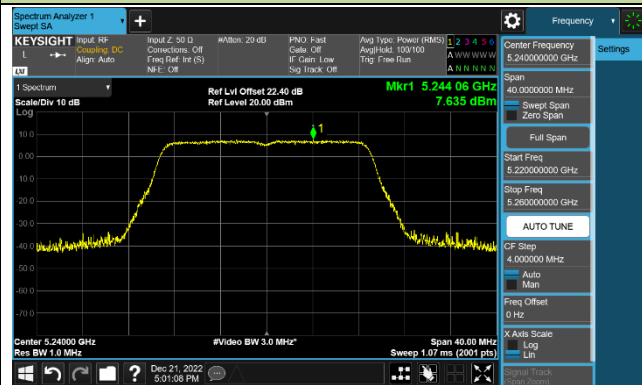

Channel 48 (5240MHz)