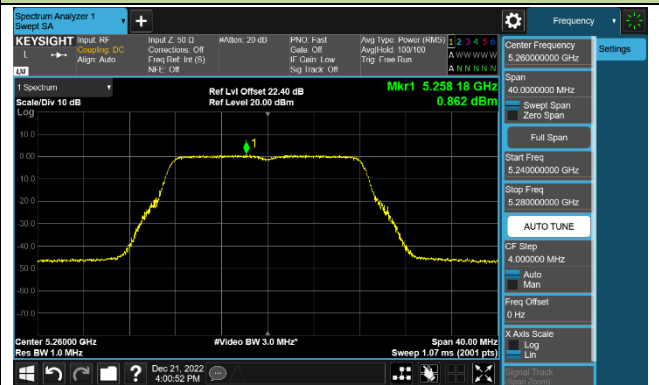

### 802.11ax-HE160 Power Spectral Density - Ant 1

Channel 50 (5250MHz)

Channel 114 (5570MHz)

## 802.11a Power Spectral Density - Ant 2

Channel 36 (5180MHz)

Channel 44 (5220MHz)

Channel 48 (5240MHz)

Channel 52 (5260MHz)

Channel 60 (5300MHz)

Channel 64 (5320MHz)

Channel 100 (5500MHz)

Channel 116 (5580MHz)