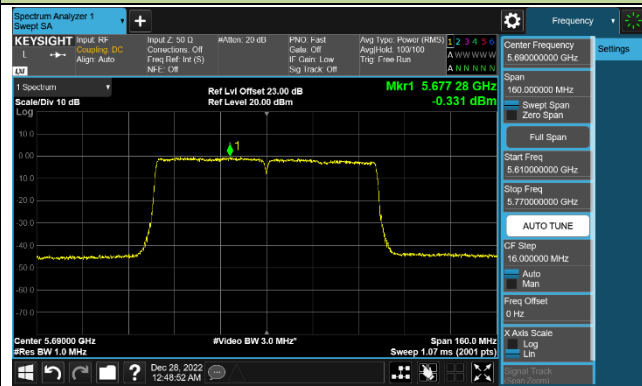

### Channel 142 (5710MHz)

### 802.11ac-VHT80 Power Spectral Density - Ant 2

Channel 42 (5210MHz)

Channel 58 (5290MHz)

Channel 106 (5530MHz)

Channel 122 (5610MHz)

Channel 138 (5690MHz)

Channel 155 (5775MHz)

### 802.11ac-VHT160 Power Spectral Density - Ant 2

Channel 50 (5250MHz)

Channel 114 (5570MHz)