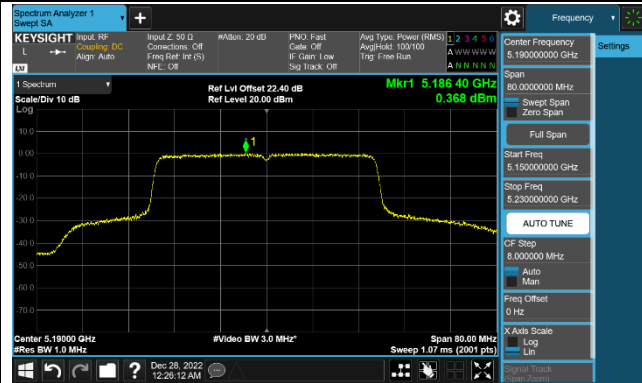

802.11ax-HE40 Power Spectral Density - Ant 2

Channel 38 (5190MHz)