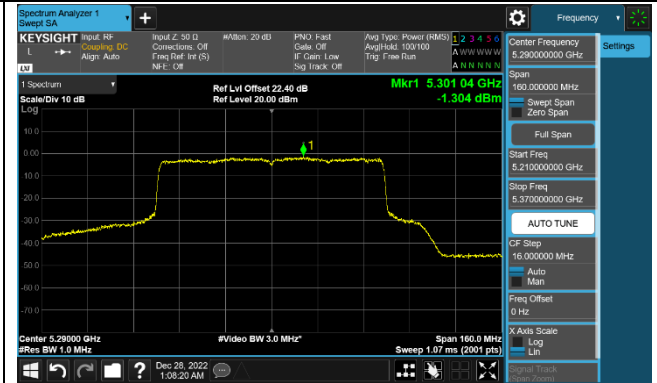

### 802.11ax-HE80 Power Spectral Density - Ant 1

Channel 42 (5210MHz)

Channel 58 (5290MHz)

Channel 106 (5530MHz)

Channel 122 (5610MHz)

Channel 138 (5690MHz)

Channel 155 (5775MHz)

### 802.11ax-HE160 Power Spectral Density - Ant 1

Channel 50 (5250MHz)

Channel 114 (5570MHz)