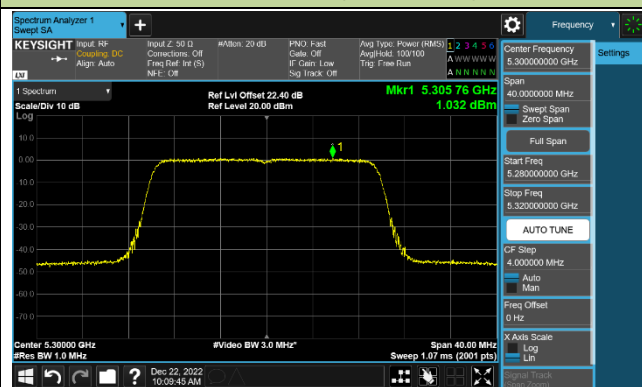

### 802.11ac-VHT160 Power Spectral Density - Ant 2

Channel 50 (5250MHz)

Channel 114 (5570MHz)

## 802.11ax-HE20 Power Spectral Density - Ant 2

Channel 36 (5180MHz)

Channel 44 (5220MHz)

Channel 48 (5240MHz)

Channel 52 (5260MHz)

Channel 60 (5300MHz)

Channl 64 (5320MHz)

Channel 100 (5500MHz)

Channel 116 (5580MHz)