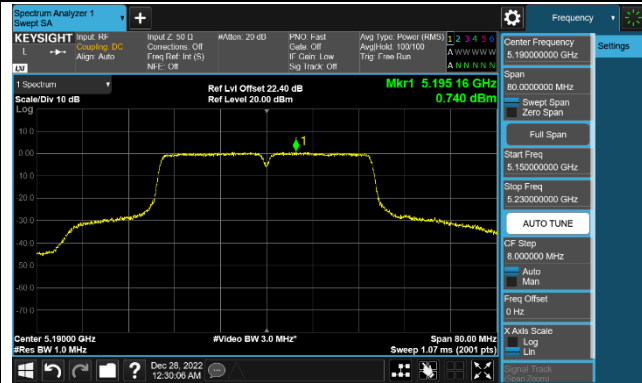

Channel 60 (5300MHz)

Channel 64 (5320MHz)

802.11ac-VHT20 Power Spectral Density - Ant 1

Channel 36 (5180MHz)

Channel 44 (5220MHz)

Channel 48 (5240MHz)

Channel 52 (5260MHz)

Channel 60 (5300MHz)

Channel 64 (5320MHz)

802.11ac-VHT40 Power Spectral Density - Ant 1

Channel 38 (5190MHz)

Channel 46 (5230MHz)

Channel 54 (5270MHz)

Channel 62 (5310MHz)

Channel 102 (5510MHz)

Channel 110 (5550MHz)