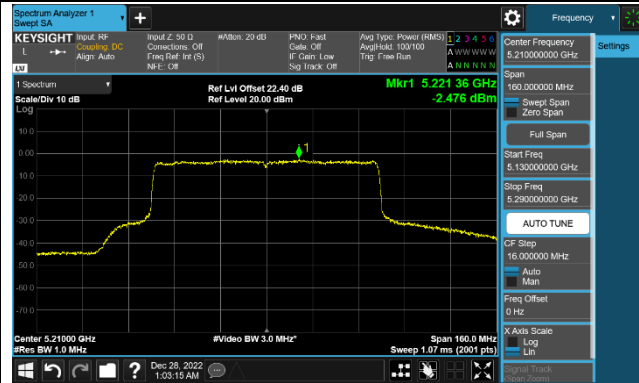

802.11ax-HE40 Power Spectral Density - Ant 0

Channel 38 (5190MHz)

Channel 46 (5230MHz)

Channel 54 (5270MHz)

Channel 62 (5310MHz)

Channel 102 (5510MHz)

Channel 110 (5550MHz)

Channel 134 (5670MHz)

Channel 142 (5710MHz)

802.11ax-HE80 Power Spectral Density - Ant 0

Channel 42 (5210MHz)

Channel 58 (5290MHz)

Channel 106 (5530MHz)

Channel 122 (5610MHz)

Channel 138 (5690MHz)

Channel 155 (5775MHz)