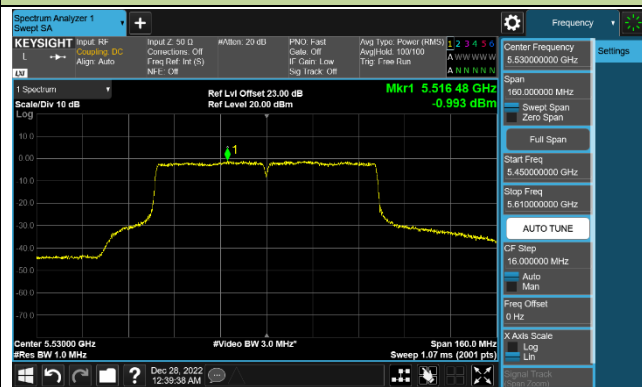

Channel 134 (5670MHz)

Channel 142 (5710MHz)

802.11ac-VHT80 Power Spectral Density - Ant 1

Channel 42 (5210MHz)

Channel 58 (5290MHz)

Channel 106 (5530MHz)

Channel 122 (5610MHz)

Channel 138 (5690MHz)

Channel 155 (5775MHz)

802.11ac-VHT160 Power Spectral Density - Ant 1

Channel 50 (5250MHz)

Channel 114 (5570MHz)

802.11ax-HE20 Power Spectral Density - Ant 1

Channel 36 (5180MHz)

Channel 44 (5220MHz)

Channel 48 (5240MHz)