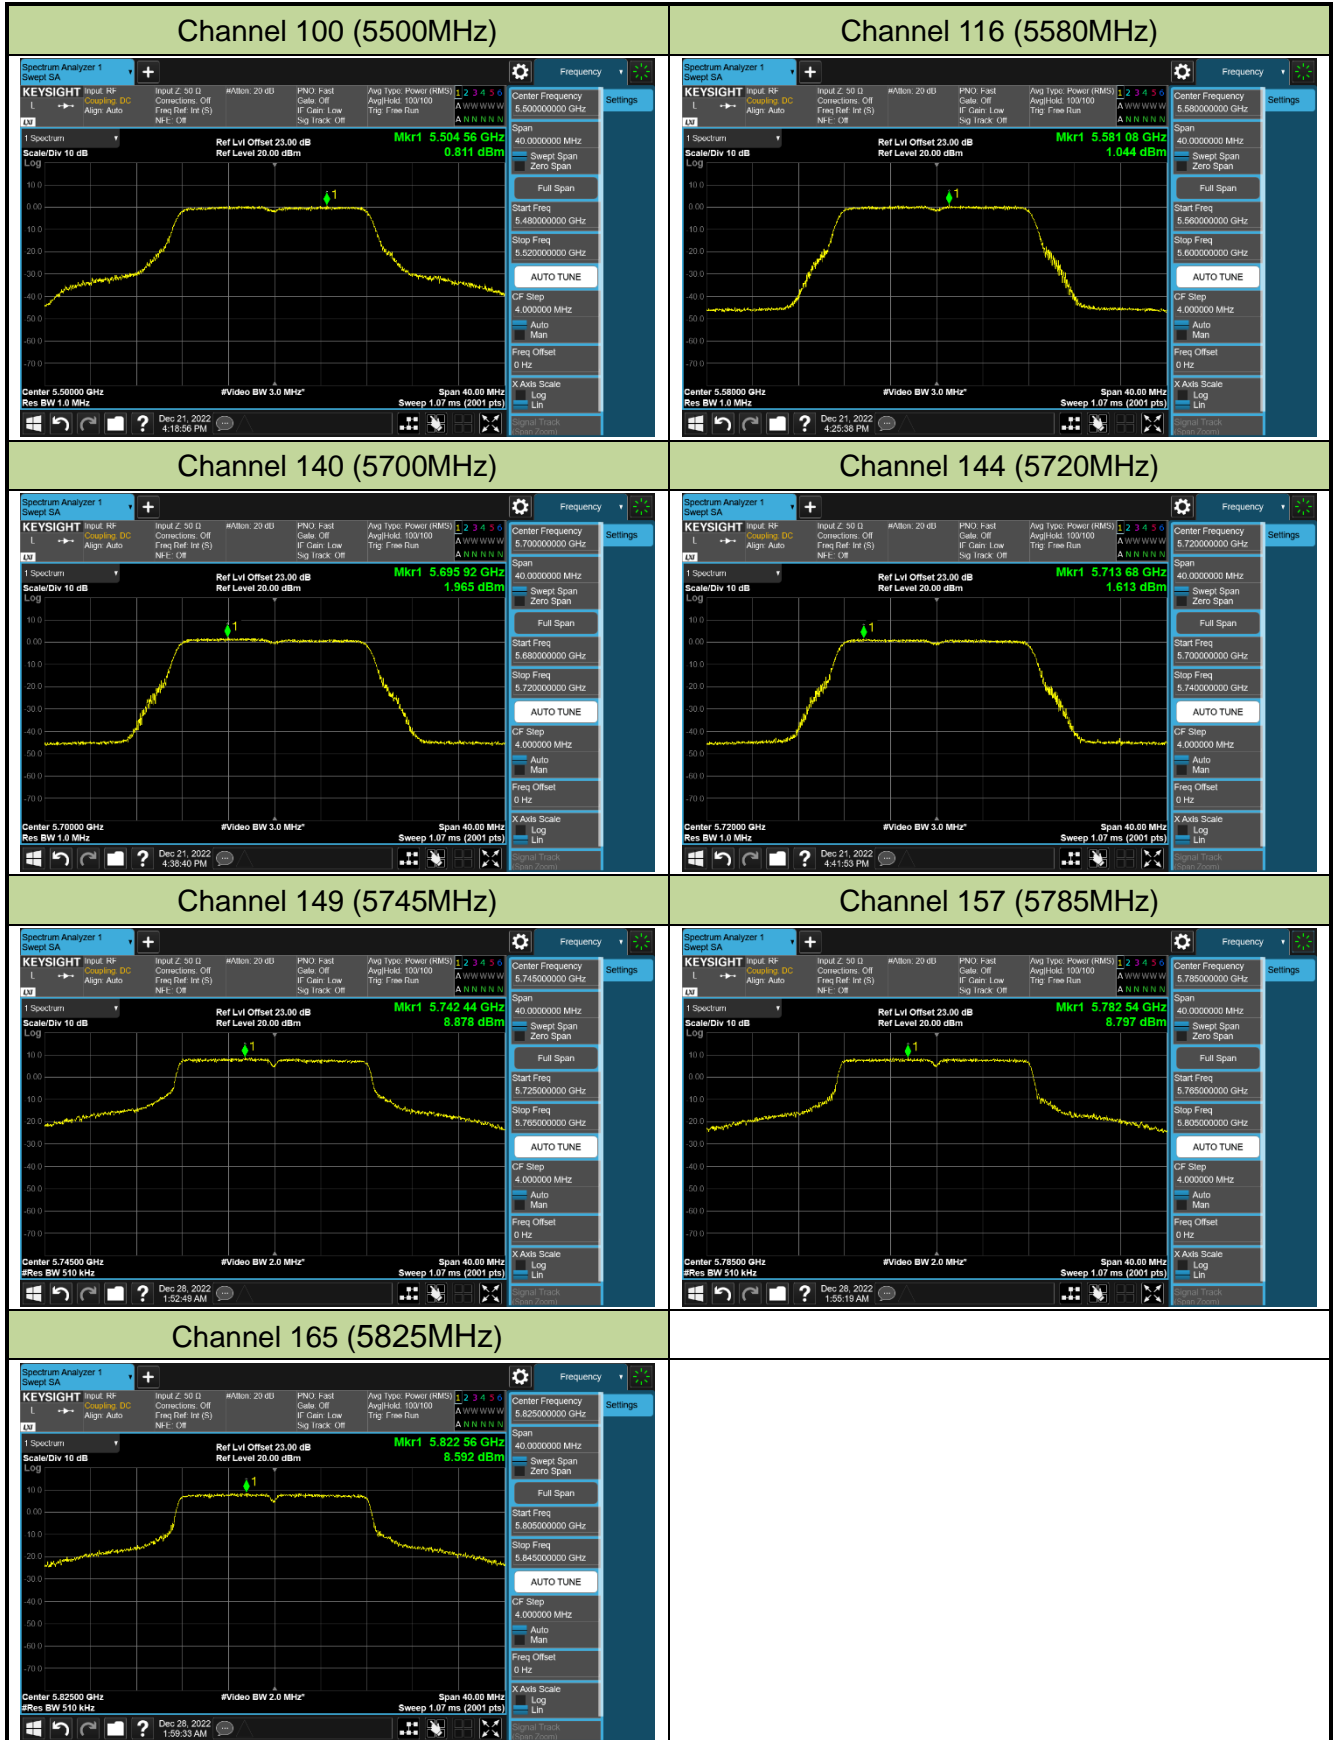

Channel 142 (5710MHz)

802.11ax-HE80 Power Spectral Density - Ant 0

Channel 42 (5210MHz)

Channel 58 (5290MHz)

Channel 106 (5530MHz)

Channel 122 (5610MHz)

Channel 138 (5690MHz)

Channel 155 (5775MHz)

802.11ax-HE160 Power Spectral Density - Ant 0

Channel 50 (5250MHz)

Channel 114 (5570MHz)

802.11a Power Spectral Density - Ant 1

Channel 36 (5180MHz)

Channel 44 (5220MHz)

Channel 48 (5240MHz)

Channel 52 (5260MHz)

Channel 60 (5300MHz)

Channel 64 (5320MHz)

802.11ac-VHT20 Power Spectral Density - Ant 1

Channel 36 (5180MHz)

Channel 44 (5220MHz)

Channel 48 (5240MHz)

Channel 52 (5260MHz)

Channel 60 (5300MHz)

Channel 64 (5320MHz)

802.11ac-VHT40 Power Spectral Density - Ant 1

Channel 38 (5190MHz)

Channel 46 (5230MHz)

Channel 54 (5270MHz)

Channel 62 (5310MHz)

Channel 102 (5510MHz)

Channel 110 (5550MHz)