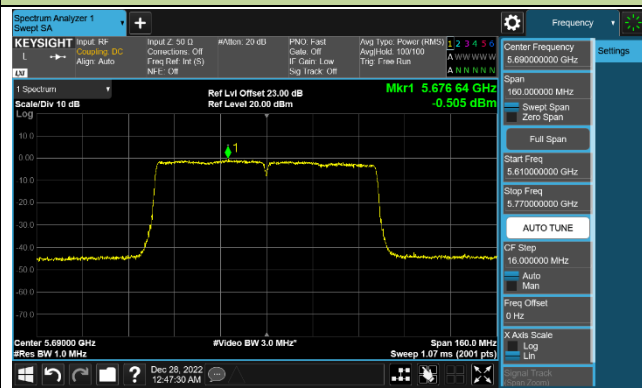

Channel 134 (5670MHz)

Channel 142 (5710MHz)

802.11ac-VHT80 Power Spectral Density - Ant 1

Channel 42 (5210MHz)

Channel 58 (5290MHz)

Channel 106 (5530MHz)

Channel 122 (5610MHz)

Channel 138 (5690MHz)

Channel 155 (5775MHz)

802.11ac-VHT160 Power Spectral Density - Ant 1

Channel 50 (5250MHz)

Channel 114 (5570MHz)

802.11ax-HE20 Power Spectral Density - Ant 1

Channel 36 (5180MHz)

Channel 44 (5220MHz)

Channel 48 (5240MHz)