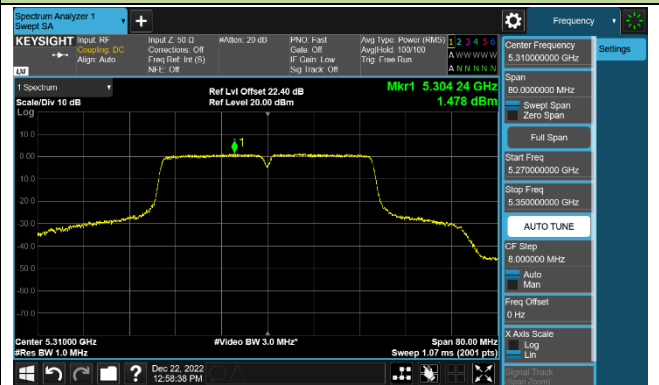

Channel 64 (5320MHz)

802.11ac-VHT40 Power Spectral Density - Ant 1

Channel 38 (5190MHz)

Channel 46 (5230MHz)

Channel 54 (5270MHz)

Channel 62 (5310MHz)

Channel 102 (5510MHz)

Channel 110 (5550MHz)

Channel 134 (5670MHz)

Channel 142 (5710MHz)

802.11ac-VHT80 Power Spectral Density - Ant 1

Channel 42 (5210MHz)

Channel 58 (5290MHz)

Channel 106 (5530MHz)

Channel 122 (5610MHz)

Channel 138 (5690MHz)