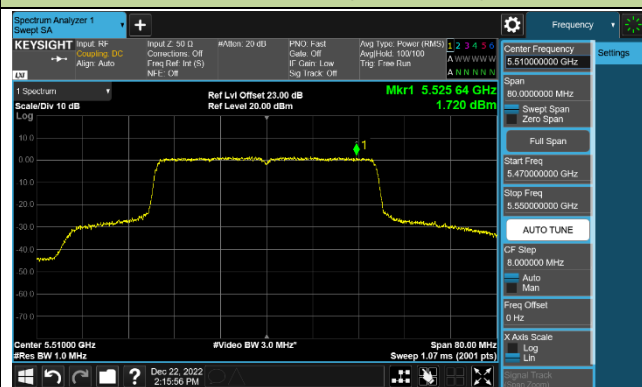

802.11ax-HE40 Power Spectral Density - Ant 0

Channel 38 (5190MHz)

Channel 46 (5230MHz)

Channel 54 (5270MHz)

Channel 62 (5310MHz)

Channel 102 (5510MHz)

Channel 110 (5550MHz)

Channel 134 (5670MHz)

Channel 142 (5710MHz)

802.11ax-HE80 Power Spectral Density - Ant 0

Channel 42 (5210MHz)

Channel 58 (5290MHz)

Channel 106 (5530MHz)

Channel 122 (5610MHz)

Channel 138 (5690MHz)

Channel 155 (5775MHz)