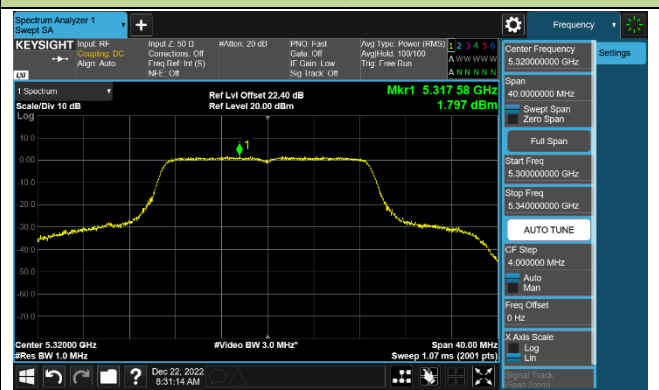

802.11ax-HE160 Power Spectral Density - Ant 0

Channel 50 (5250MHz)

Channel 114 (5570MHz)

802.11a Power Spectral Density - Ant 1

Channel 36 (5180MHz)

Channel 44 (5220MHz)

Channel 48 (5240MHz)

Channel 52 (5260MHz)

Channel 60 (5300MHz)

Channel 64 (5320MHz)

802.11ac-VHT20 Power Spectral Density - Ant 1

Channel 36 (5180MHz)

Channel 44 (5220MHz)

Channel 48 (5240MHz)

Channel 52 (5260MHz)

Channel 60 (5300MHz)

Channel 64 (5320MHz)

802.11ac-VHT40 Power Spectral Density - Ant 1

Channel 38 (5190MHz)

Channel 46 (5230MHz)

Channel 54 (5270MHz)

Channel 62 (5310MHz)

Channel 102 (5510MHz)

Channel 110 (5550MHz)