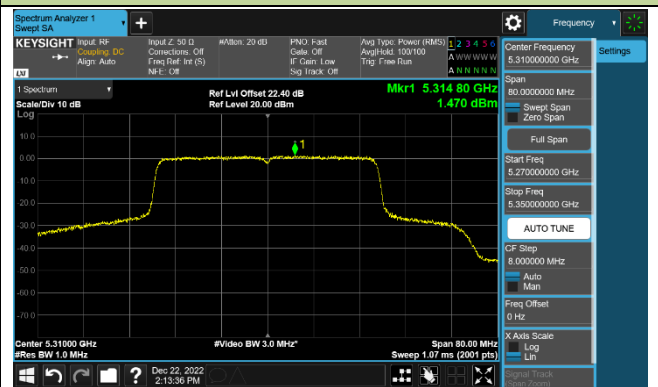

Channel 155 (5775MHz)

802.11ac-VHT160 Power Spectral Density - Ant 1

Channel 50 (5250MHz)

Channel 114 (5570MHz)

802.11ax-HE20 Power Spectral Density - Ant 1

Channel 36 (5180MHz)

Channel 44 (5220MHz)

Channel 48 (5240MHz)

Channel 52 (5260MHz)

Channel 60 (5300MHz)

Channel 64 (5320MHz)

Channel 100 (5500MHz)

Channel 116 (5580MHz)

802.11ax-HE40 Power Spectral Density - Ant 1

Channel 38 (5190MHz)

Channel 46 (5230MHz)

Channel 54 (5270MHz)

Channel 62 (5310MHz)

Channel 102 (5510MHz)

Channel 110 (5550MHz)

Channel 134 (5670MHz)

Channel 142 (5710MHz)