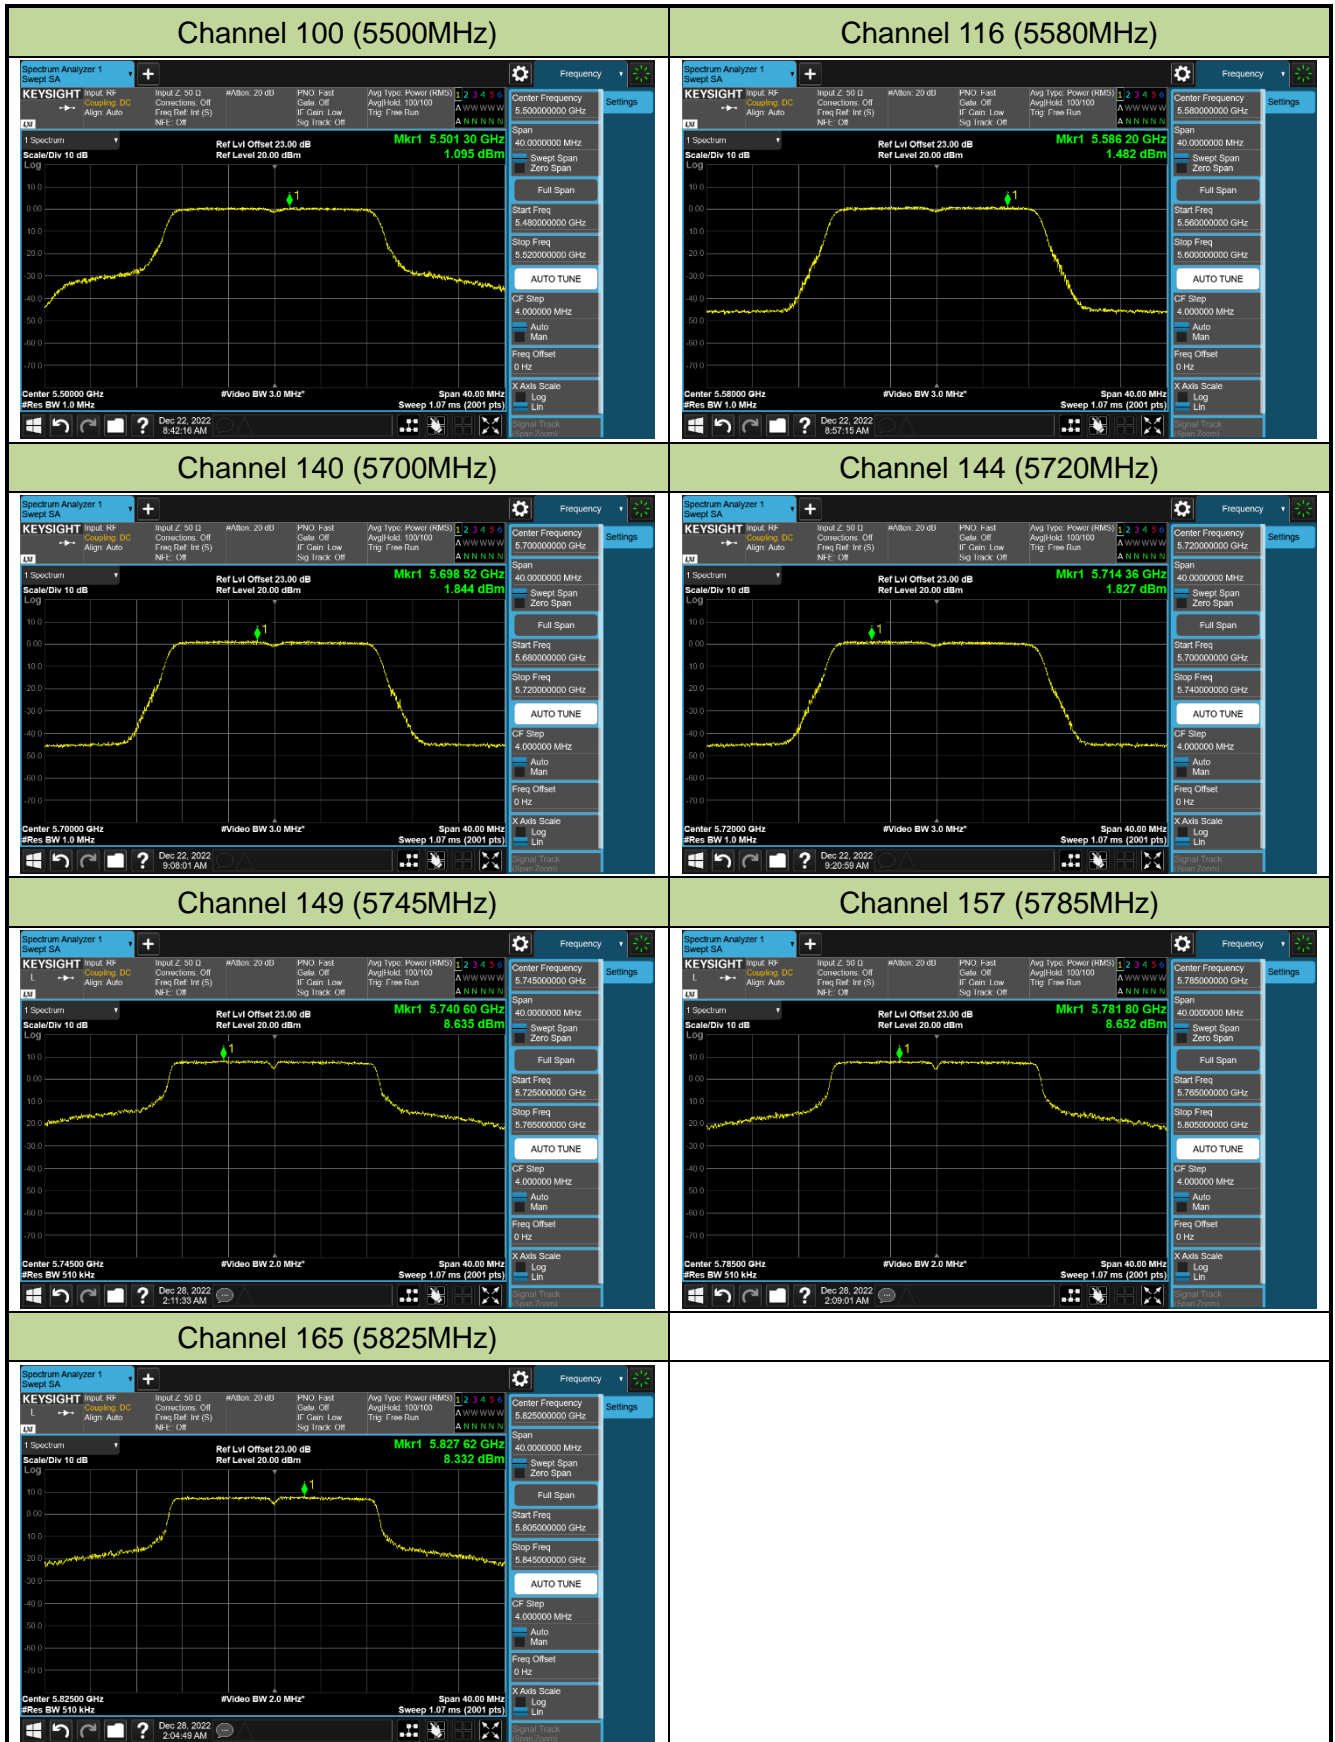

802.11ax-HE160 Power Spectral Density - Ant 0

Channel 50 (5250MHz)

Channel 114 (5570MHz)

802.11a Power Spectral Density - Ant 1

Channel 36 (5180MHz)

Channel 44 (5220MHz)

Channel 48 (5240MHz)

Channel 52 (5260MHz)

Channel 60 (5300MHz)

Channel 64 (5320MHz)

802.11ac-VHT20 Power Spectral Density - Ant 1

Channel 36 (5180MHz)

Channel 44 (5220MHz)

Channel 48 (5240MHz)

Channel 52 (5260MHz)

Channel 60 (5300MHz)

Channel 64 (5320MHz)

802.11ac-VHT40 Power Spectral Density - Ant 1

Channel 38 (5190MHz)

Channel 46 (5230MHz)

Channel 54 (5270MHz)

Channel 62 (5310MHz)

Channel 102 (5510MHz)

Channel 110 (5550MHz)

Channel 134 (5670MHz)

Channel 142 (5710MHz)

802.11ac-VHT80 Power Spectral Density - Ant 1

Channel 42 (5210MHz)

Channel 58 (5290MHz)

Channel 106 (5530MHz)

Channel 122 (5610MHz)

Channel 138 (5690MHz)