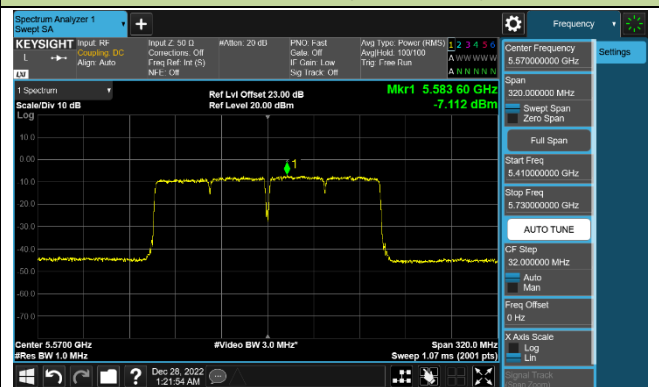

Channel 134 (5670MHz)

Channel 142 (5710MHz)

802.11ac-VHT80 Power Spectral Density - Ant 1

Channel 42 (5210MHz)

Channel 58 (5290MHz)

Channel 106 (5530MHz)

Channel 122 (5610MHz)

Channel 138 (5690MHz)

Channel 155 (5775MHz)

802.11ac-VHT160 Power Spectral Density - Ant 1

Channel 50 (5250MHz)

Channel 114 (5570MHz)

802.11ax-HE20 Power Spectral Density - Ant 1

Channel 36 (5180MHz)

Channel 44 (5220MHz)

Channel 48 (5240MHz)