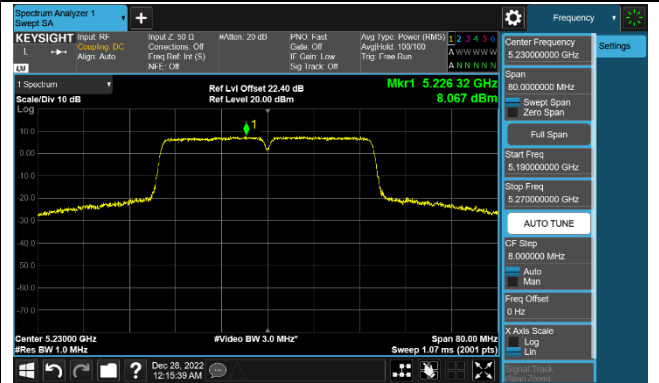

Channel 64 (5320MHz)

802.11ac-VHT40 Power Spectral Density - Ant 1

Channel 38 (5190MHz)

Channel 46 (5230MHz)

Channel 54 (5270MHz)

Channel 62 (5310MHz)

Channel 102 (5510MHz)

Channel 110 (5550MHz)

Channel 134 (5670MHz)

Channel 142 (5710MHz)

802.11ac-VHT80 Power Spectral Density - Ant 1

Channel 42 (5210MHz)

Channel 58 (5290MHz)

Channel 106 (5530MHz)

Channel 122 (5610MHz)

Channel 138 (5690MHz)