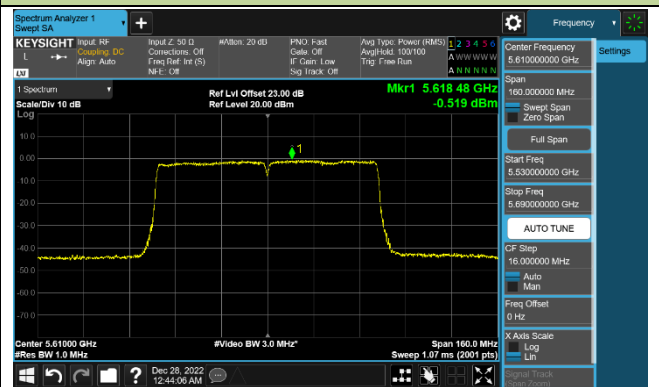

Channel 134 (5670MHz)

Channel 142 (5710MHz)

802.11ac-VHT80 Power Spectral Density - Ant 1

Channel 42 (5210MHz)

Channel 58 (5290MHz)

Channel 106 (5530MHz)

Channel 122 (5610MHz)

Channel 138 (5690MHz)

Channel 155 (5775MHz)

802.11ac-VHT160 Power Spectral Density - Ant 1

Channel 50 (5250MHz)

Channel 114 (5570MHz)

802.11ax-HE20 Power Spectral Density - Ant 1

Channel 36 (5180MHz)

Channel 44 (5220MHz)

Channel 48 (5240MHz)