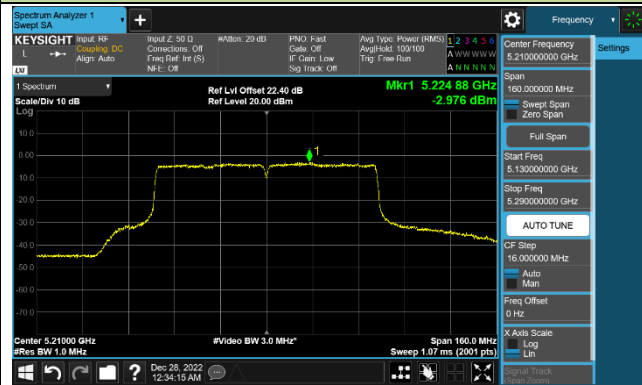

Channel 134 (5670MHz)

Channel 142 (5710MHz)

802.11ac-VHT80 Power Spectral Density - Ant 1

Channel 42 (5210MHz)

Channel 58 (5290MHz)

Channel 106 (5530MHz)

Channel 122 (5610MHz)

Channel 138 (5690MHz)

Channel 155 (5775MHz)

802.11ac-VHT160 Power Spectral Density - Ant 1

Channel 50 (5250MHz)

Channel 114 (5570MHz)

802.11ax-HE20 Power Spectral Density - Ant 1

Channel 36 (5180MHz)

Channel 44 (5220MHz)

Channel 48 (5240MHz)