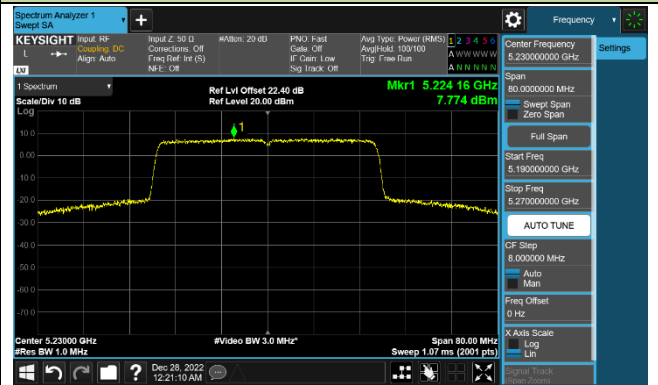

Channel 155 (5775MHz)

802.11ac-VHT160 Power Spectral Density - Ant 1

Channel 50 (5250MHz)

Channel 114 (5570MHz)

802.11ax-HE20 Power Spectral Density - Ant 1

Channel 36 (5180MHz)

Channel 44 (5220MHz)

Channel 48 (5240MHz)

Channel 52 (5260MHz)

Channel 60 (5300MHz)

Channel 64 (5320MHz)

Channel 100 (5500MHz)

Channel 116 (5580MHz)

802.11ax-HE40 Power Spectral Density - Ant 1

Channel 38 (5190MHz)

Channel 46 (5230MHz)

Channel 54 (5270MHz)

Channel 62 (5310MHz)

Channel 102 (5510MHz)

Channel 110 (5550MHz)

Channel 134 (5670MHz)

Channel 142 (5710MHz)