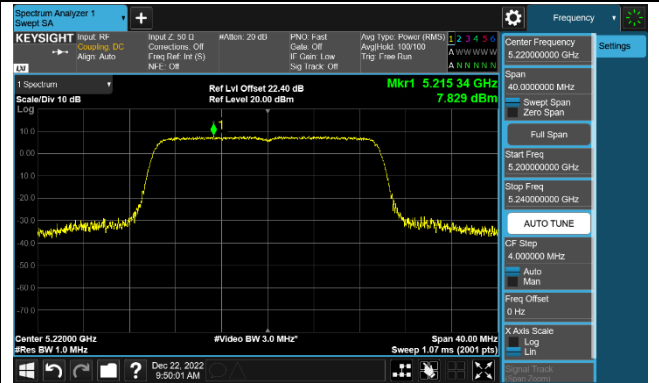

Channel 134 (5670MHz)

Channel 142 (5710MHz)

802.11ac-VHT80 Power Spectral Density - Ant 1

Channel 42 (5210MHz)

Channel 58 (5290MHz)

Channel 106 (5530MHz)

Channel 122 (5610MHz)

Channel 138 (5690MHz)

Channel 155 (5775MHz)

802.11ac-VHT160 Power Spectral Density - Ant 1

Channel 50 (5250MHz)

Channel 114 (5570MHz)

802.11ax-HE20 Power Spectral Density - Ant 1

Channel 36 (5180MHz)

Channel 44 (5220MHz)

Channel 48 (5240MHz)