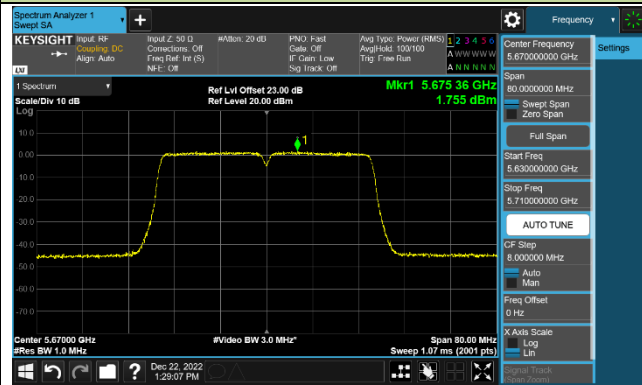

Channel 64 (5320MHz)

802.11ac-VHT40 Power Spectral Density - Ant 1

Channel 38 (5190MHz)

Channel 46 (5230MHz)

Channel 54 (5270MHz)

Channel 62 (5310MHz)

Channel 102 (5510MHz)

Channel 110 (5550MHz)

Channel 134 (5670MHz)

Channel 142 (5710MHz)

802.11ac-VHT80 Power Spectral Density - Ant 1

Channel 42 (5210MHz)

Channel 58 (5290MHz)

Channel 106 (5530MHz)

Channel 122 (5610MHz)

Channel 138 (5690MHz)