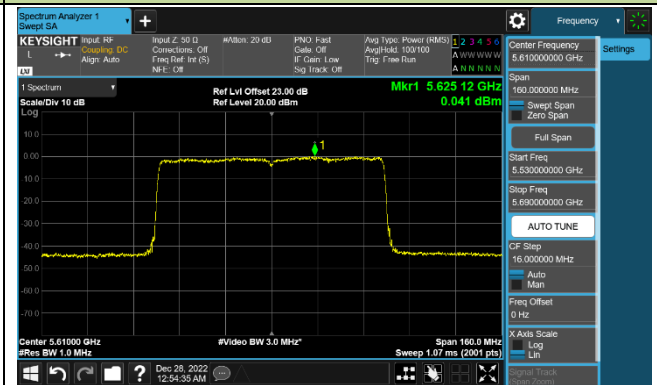

Channel 142 (5710MHz)

802.11ax-HE80 Power Spectral Density - Ant 0

Channel 42 (5210MHz)

Channel 58 (5290MHz)

Channel 106 (5530MHz)

Channel 122 (5610MHz)

Channel 138 (5690MHz)

Channel 155 (5775MHz)

802.11ax-HE160 Power Spectral Density - Ant 0

Channel 50 (5250MHz)

Channel 114 (5570MHz)

802.11a Power Spectral Density - Ant 1

Channel 36 (5180MHz)

Channel 44 (5220MHz)

Channel 48 (5240MHz)

Channel 52 (5260MHz)