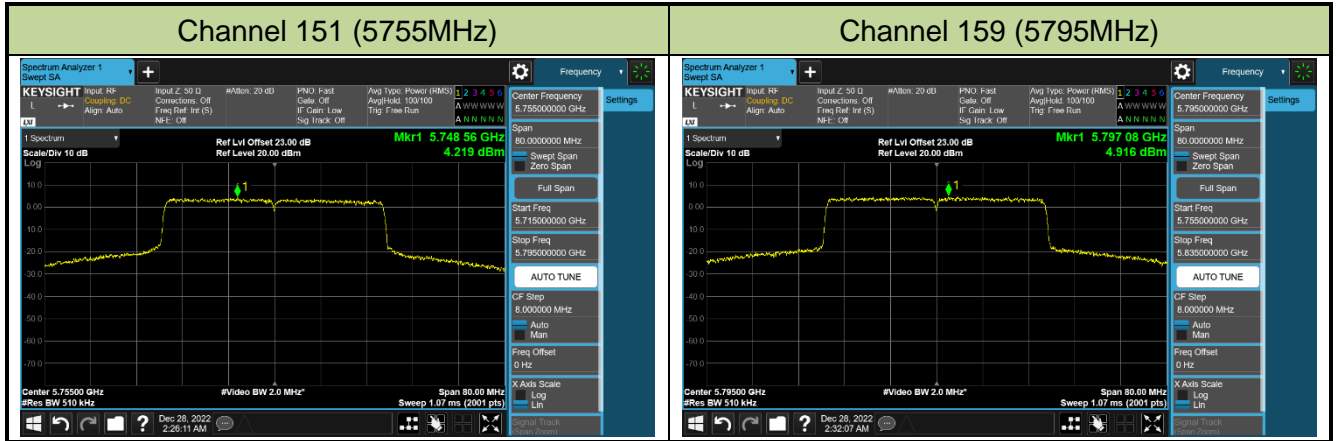

802.11ax-HE40 Power Spectral Density - Ant 0

Channel 38 (5190MHz)

Channel 46 (5230MHz)

Channel 54 (5270MHz)

Channel 62 (5310MHz)

Channel 102 (5510MHz)

Channel 110 (5550MHz)

Channel 134 (5670MHz)

Channel 142 (5710MHz)

802.11ax-HE80 Power Spectral Density - Ant 0

Channel 42 (5210MHz)

Channel 58 (5290MHz)

Channel 106 (5530MHz)

Channel 122 (5610MHz)

Channel 138 (5690MHz)

Channel 155 (5775MHz)