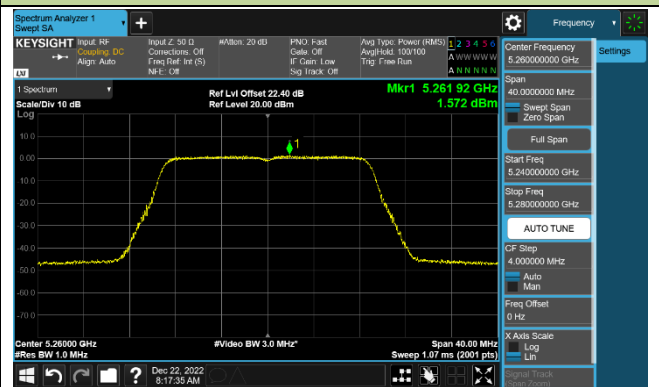

802.11ax-HE160 Power Spectral Density - Ant 0

Channel 50 (5250MHz)

Channel 114 (5570MHz)

802.11a Power Spectral Density - Ant 1

Channel 36 (5180MHz)

Channel 44 (5220MHz)

Channel 48 (5240MHz)

Channel 52 (5260MHz)

Channel 60 (5300MHz)

Channel 64 (5320MHz)

802.11ac-VHT20 Power Spectral Density - Ant 1

Channel 36 (5180MHz)

Channel 44 (5220MHz)

Channel 48 (5240MHz)

Channel 52 (5260MHz)

Channel 60 (5300MHz)

Channel 64 (5320MHz)

802.11ac-VHT40 Power Spectral Density - Ant 1

Channel 38 (5190MHz)

Channel 46 (5230MHz)

Channel 54 (5270MHz)

Channel 62 (5310MHz)

Channel 102 (5510MHz)

Channel 110 (5550MHz)