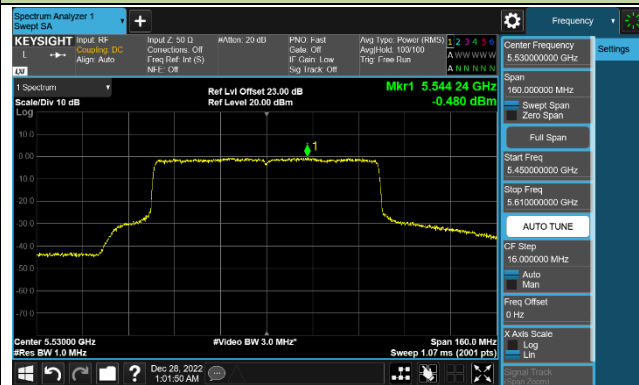

Channel 142 (5710MHz)

802.11ax-HE80 Power Spectral Density - Ant 0

Channel 42 (5210MHz)

Channel 58 (5290MHz)

Channel 106 (5530MHz)

Channel 122 (5610MHz)

Channel 138 (5690MHz)

Channel 155 (5775MHz)

802.11ax-HE160 Power Spectral Density - Ant 0

Channel 50 (5250MHz)

Channel 114 (5570MHz)

802.11a Power Spectral Density - Ant 1

Channel 36 (5180MHz)

Channel 44 (5220MHz)

Channel 48 (5240MHz)

Channel 52 (5260MHz)