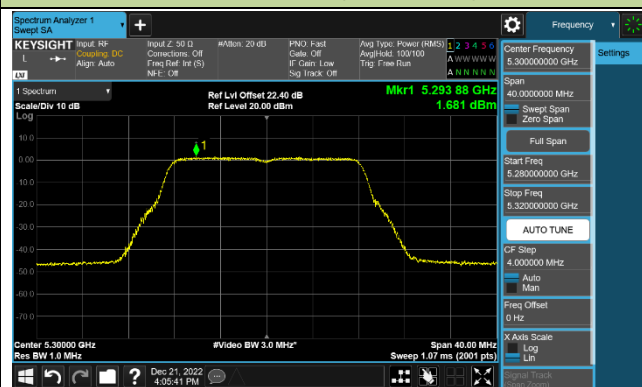

802.11ax-HE160 Power Spectral Density - Ant 0

Channel 50 (5250MHz)

Channel 114 (5570MHz)

802.11a Power Spectral Density - Ant 1

Channel 36 (5180MHz)

Channel 44 (5220MHz)

Channel 48 (5240MHz)

Channel 52 (5260MHz)

Channel 60 (5300MHz)

Channel 64 (5320MHz)

802.11ac-VHT20 Power Spectral Density - Ant 1

Channel 36 (5180MHz)

Channel 44 (5220MHz)

Channel 48 (5240MHz)

Channel 52 (5260MHz)

Channel 60 (5300MHz)