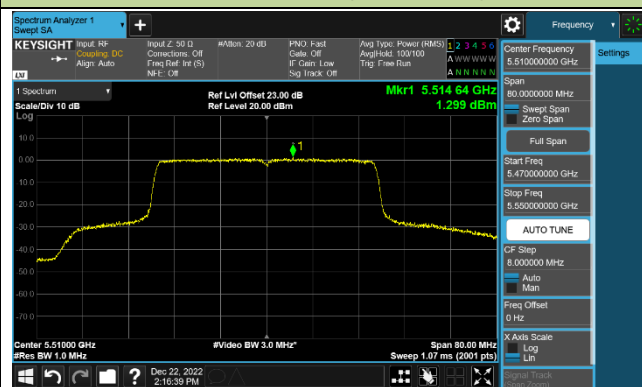

Channel 155 (5775MHz)

802.11ac-VHT160 Power Spectral Density - Ant 1

Channel 50 (5250MHz)

Channel 114 (5570MHz)

802.11ax-HE20 Power Spectral Density - Ant 1

Channel 36 (5180MHz)

Channel 44 (5220MHz)

Channel 48 (5240MHz)

Channel 52 (5260MHz)

Channel 60 (5300MHz)

Channel 64 (5320MHz)

Channel 100 (5500MHz)

Channel 116 (5580MHz)

802.11ax-HE40 Power Spectral Density - Ant 1

Channel 38 (5190MHz)

Channel 46 (5230MHz)

Channel 54 (5270MHz)

Channel 62 (5310MHz)

Channel 102 (5510MHz)

Channel 110 (5550MHz)

Channel 134 (5670MHz)

Channel 142 (5710MHz)