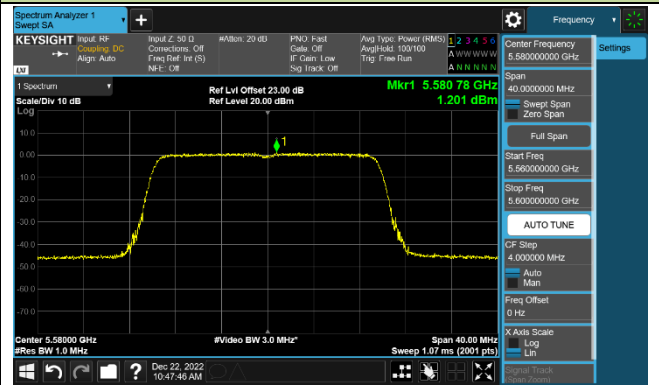

Channel 155 (5775MHz)

802.11ac-VHT160 Power Spectral Density - Ant 1

Channel 50 (5250MHz)

Channel 114 (5570MHz)

802.11ax-HE20 Power Spectral Density - Ant 1

Channel 36 (5180MHz)

Channel 44 (5220MHz)

Channel 48 (5240MHz)

Channel 52 (5260MHz)

Channel 60 (5300MHz)

Channel 64 (5320MHz)

Channel 100 (5500MHz)

Channel 116 (5580MHz)

802.11ax-HE40 Power Spectral Density - Ant 1

Channel 38 (5190MHz)

Channel 46 (5230MHz)

Channel 54 (5270MHz)

Channel 62 (5310MHz)

Channel 102 (5510MHz)

Channel 110 (5550MHz)

Channel 134 (5670MHz)

Channel 142 (5710MHz)