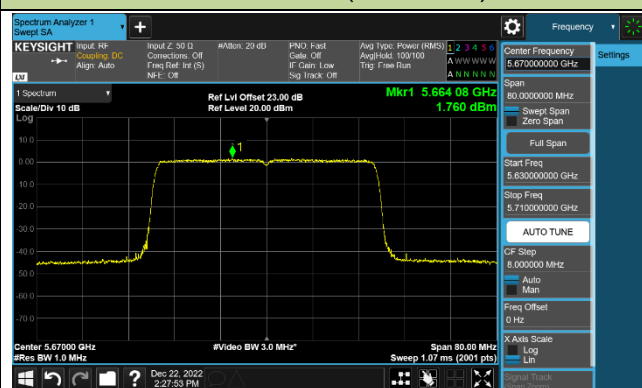

802.11ax-HE40 Power Spectral Density - Ant 0

Channel 38 (5190MHz)

Channel 46 (5230MHz)

Channel 54 (5270MHz)

Channel 62 (5310MHz)

Channel 102 (5510MHz)

Channel 110 (5550MHz)

Channel 134 (5670MHz)

Channel 142 (5710MHz)

802.11ax-HE80 Power Spectral Density - Ant 0

Channel 42 (5210MHz)

Channel 58 (5290MHz)

Channel 106 (5530MHz)

Channel 122 (5610MHz)

Channel 138 (5690MHz)

Channel 155 (5775MHz)