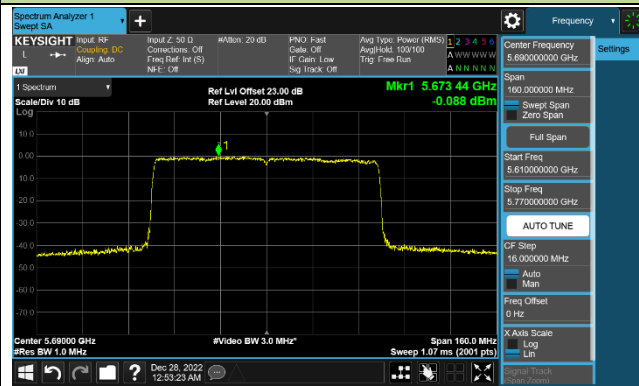

Channel 142 (5710MHz)

802.11ax-HE80 Power Spectral Density - Ant 0

Channel 42 (5210MHz)

Channel 58 (5290MHz)

Channel 106 (5530MHz)

Channel 122 (5610MHz)

Channel 138 (5690MHz)

Channel 155 (5775MHz)

802.11ax-HE160 Power Spectral Density - Ant 0

Channel 50 (5250MHz)

Channel 114 (5570MHz)

802.11a Power Spectral Density - Ant 1

Channel 36 (5180MHz)

Channel 44 (5220MHz)

Channel 48 (5240MHz)

Channel 52 (5260MHz)