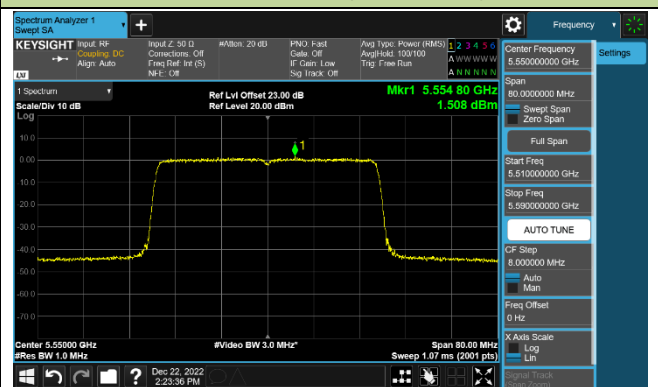

Channel 52 (5260MHz)

Channel 60 (5300MHz)

Channel 64 (5320MHz)

Channel 100 (5500MHz)

Channel 116 (5580MHz)

802.11ax-HE40 Power Spectral Density - Ant 1

Channel 38 (5190MHz)

Channel 46 (5230MHz)

Channel 54 (5270MHz)

Channel 62 (5310MHz)

Channel 102 (5510MHz)

Channel 110 (5550MHz)

Channel 134 (5670MHz)

Channel 142 (5710MHz)