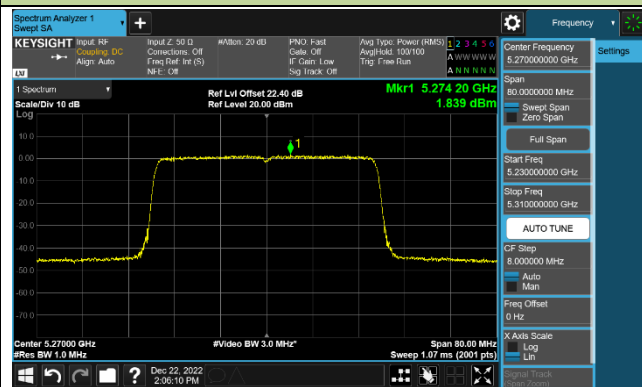

Channel 52 (5260MHz)

Channel 60 (5300MHz)

Channel 64 (5320MHz)

Channel 100 (5500MHz)

Channel 116 (5580MHz)

802.11ax-HE40 Power Spectral Density - Ant 1

Channel 38 (5190MHz)

Channel 46 (5230MHz)

Channel 54 (5270MHz)

Channel 62 (5310MHz)

Channel 102 (5510MHz)

Channel 110 (5550MHz)

Channel 134 (5670MHz)

Channel 142 (5710MHz)