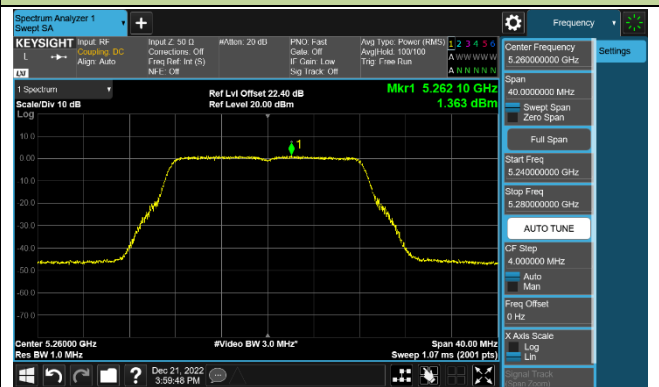

Channel 142 (5710MHz)

802.11ax-HE80 Power Spectral Density - Ant 0

Channel 42 (5210MHz)

Channel 58 (5290MHz)

Channel 106 (5530MHz)

Channel 122 (5610MHz)

Channel 138 (5690MHz)

Channel 155 (5775MHz)

802.11ax-HE160 Power Spectral Density - Ant 0

Channel 50 (5250MHz)

Channel 114 (5570MHz)

802.11a Power Spectral Density - Ant 1

Channel 36 (5180MHz)

Channel 44 (5220MHz)

Channel 48 (5240MHz)

Channel 52 (5260MHz)

Channel 60 (5300MHz)

Channel 64 (5320MHz)

802.11ac-VHT20 Power Spectral Density - Ant 1

Channel 36 (5180MHz)

Channel 44 (5220MHz)

Channel 48 (5240MHz)

Channel 52 (5260MHz)

Channel 60 (5300MHz)