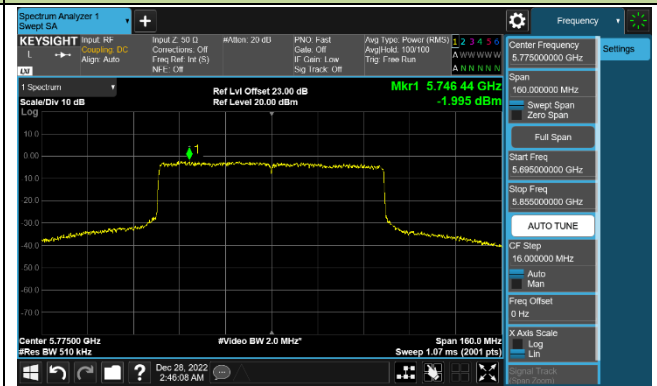

Channel 142 (5710MHz)

802.11ax-HE80 Power Spectral Density - Ant 0

Channel 42 (5210MHz)

Channel 58 (5290MHz)

Channel 106 (5530MHz)

Channel 122 (5610MHz)

Channel 138 (5690MHz)

Channel 155 (5775MHz)

802.11ax-HE160 Power Spectral Density - Ant 0

Channel 50 (5250MHz)

Channel 114 (5570MHz)

802.11a Power Spectral Density - Ant 1

Channel 36 (5180MHz)

Channel 44 (5220MHz)

Channel 48 (5240MHz)

Channel 52 (5260MHz)