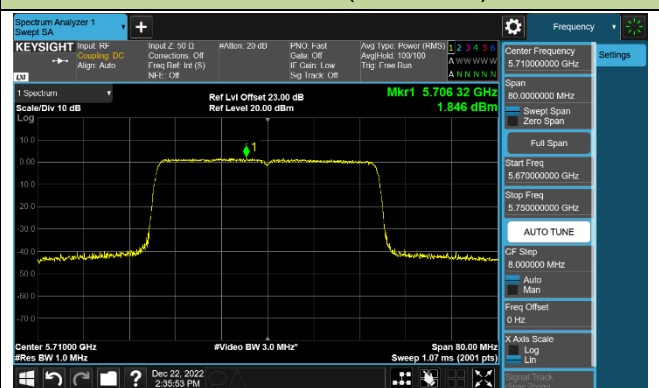

802.11ax-HE40 Power Spectral Density - Ant 0

Channel 38 (5190MHz)

Channel 46 (5230MHz)

Channel 54 (5270MHz)

Channel 62 (5310MHz)

Channel 102 (5510MHz)

Channel 110 (5550MHz)

Channel 134 (5670MHz)

Channel 142 (5710MHz)

802.11ax-HE80 Power Spectral Density - Ant 0

Channel 42 (5210MHz)

Channel 58 (5290MHz)

Channel 106 (5530MHz)

Channel 122 (5610MHz)

Channel 138 (5690MHz)

Channel 155 (5775MHz)