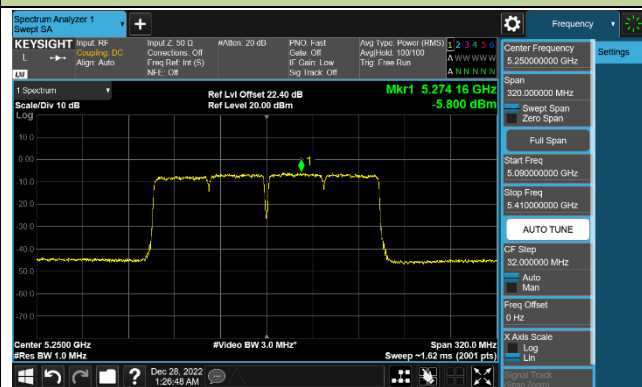

Channel 134 (5670MHz)

Channel 142 (5710MHz)

802.11ac-VHT80 Power Spectral Density - Ant 1

Channel 42 (5210MHz)

Channel 58 (5290MHz)

Channel 106 (5530MHz)

Channel 122 (5610MHz)

Channel 138 (5690MHz)

Channel 155 (5775MHz)

802.11ac-VHT160 Power Spectral Density - Ant 1

Channel 50 (5250MHz)

Channel 114 (5570MHz)

802.11ax-HE20 Power Spectral Density - Ant 1

Channel 36 (5180MHz)

Channel 44 (5220MHz)

Channel 48 (5240MHz)