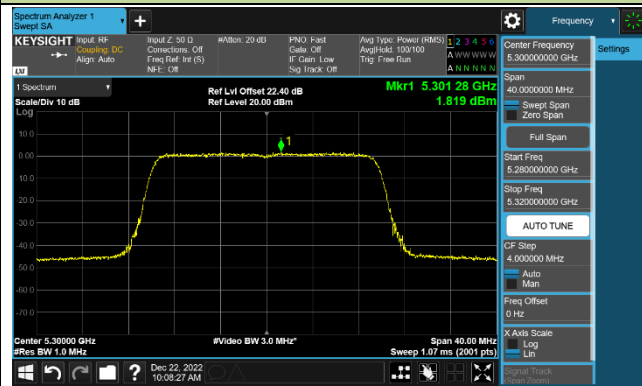

Channel 134 (5670MHz)

Channel 142 (5710MHz)

802.11ac-VHT80 Power Spectral Density - Ant 1

Channel 42 (5210MHz)

Channel 58 (5290MHz)

Channel 106 (5530MHz)

Channel 122 (5610MHz)

Channel 138 (5690MHz)

Channel 155 (5775MHz)

802.11ac-VHT160 Power Spectral Density - Ant 1

Channel 50 (5250MHz)

Channel 114 (5570MHz)

802.11ax-HE20 Power Spectral Density - Ant 1

Channel 36 (5180MHz)

Channel 44 (5220MHz)

Channel 48 (5240MHz)

Channel 52 (5260MHz)

Channel 60 (5300MHz)

Channel 64 (5320MHz)

Channel 100 (5500MHz)

Channel 116 (5580MHz)

802.11ax-HE40 Power Spectral Density - Ant 1

Channel 38 (5190MHz)

Channel 46 (5230MHz)