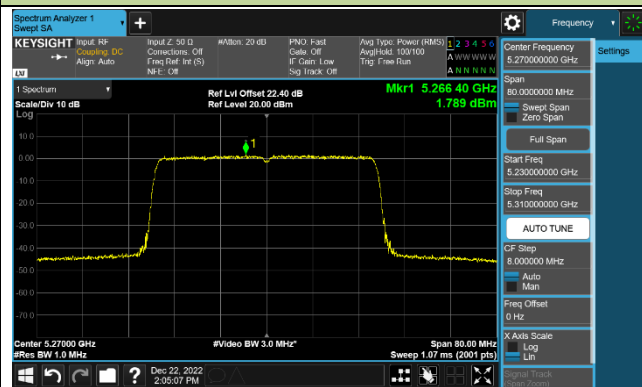

802.11ax-HE40 Power Spectral Density - Ant 0

Channel 38 (5190MHz)

Channel 46 (5230MHz)

Channel 54 (5270MHz)

Channel 62 (5310MHz)

Channel 102 (5510MHz)

Channel 110 (5550MHz)

Channel 134 (5670MHz)

Channel 142 (5710MHz)

802.11ax-HE80 Power Spectral Density - Ant 0

Channel 42 (5210MHz)

Channel 58 (5290MHz)

Channel 106 (5530MHz)

Channel 122 (5610MHz)

Channel 138 (5690MHz)

Channel 155 (5775MHz)