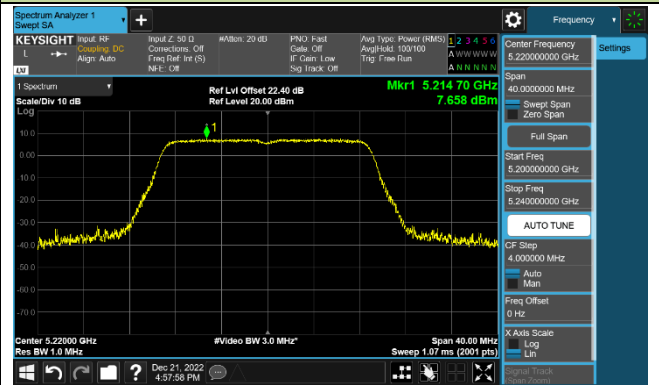

Channel 60 (5300MHz)

Channel 64 (5320MHz)

802.11ac-VHT20 Power Spectral Density - Ant 1

Channel 36 (5180MHz)

Channel 44 (5220MHz)

Channel 48 (5240MHz)

Channel 52 (5260MHz)

Channel 60 (5300MHz)

Channel 64 (5320MHz)

802.11ac-VHT40 Power Spectral Density - Ant 1

Channel 38 (5190MHz)

Channel 46 (5230MHz)

Channel 54 (5270MHz)

Channel 62 (5310MHz)

Channel 102 (5510MHz)

Channel 110 (5550MHz)