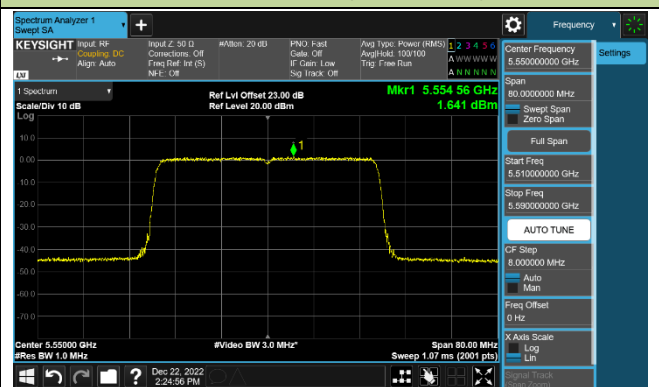

802.11ax-HE40 Power Spectral Density - Ant 0

Channel 38 (5190MHz)

Channel 46 (5230MHz)

Channel 54 (5270MHz)

Channel 62 (5310MHz)

Channel 102 (5510MHz)

Channel 110 (5550MHz)

Channel 134 (5670MHz)

Channel 142 (5710MHz)

802.11ax-HE80 Power Spectral Density - Ant 0

Channel 42 (5210MHz)

Channel 58 (5290MHz)

Channel 106 (5530MHz)

Channel 122 (5610MHz)

Channel 138 (5690MHz)

Channel 155 (5775MHz)