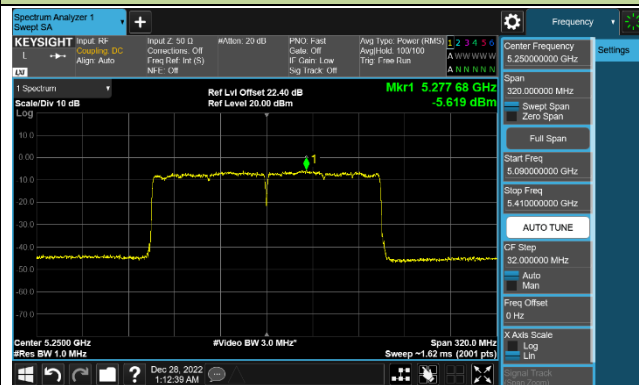

Channel 142 (5710MHz)

802.11ax-HE80 Power Spectral Density - Ant 0

Channel 42 (5210MHz)

Channel 58 (5290MHz)

Channel 106 (5530MHz)

Channel 122 (5610MHz)

Channel 138 (5690MHz)

Channel 155 (5775MHz)

802.11ax-HE160 Power Spectral Density - Ant 0

Channel 50 (5250MHz)

Channel 114 (5570MHz)

802.11a Power Spectral Density - Ant 1

Channel 36 (5180MHz)

Channel 44 (5220MHz)

Channel 48 (5240MHz)

Channel 52 (5260MHz)