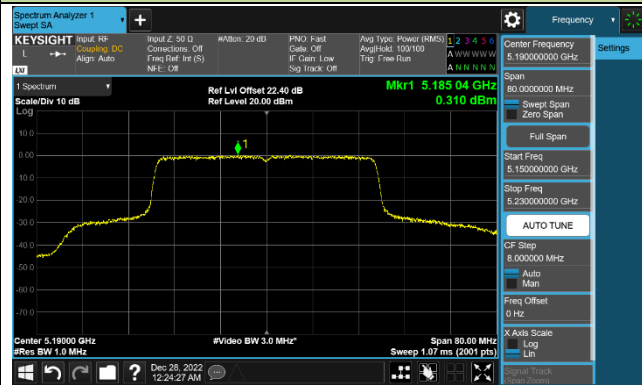

802.11ax-HE40 Power Spectral Density - Ant 0

Channel 38 (5190MHz)

Channel 46 (5230MHz)

Channel 54 (5270MHz)

Channel 62 (5310MHz)

Channel 102 (5510MHz)

Channel 110 (5550MHz)

Channel 134 (5670MHz)

Channel 142 (5710MHz)

802.11ax-HE80 Power Spectral Density - Ant 0

Channel 42 (5210MHz)

Channel 58 (5290MHz)

Channel 106 (5530MHz)

Channel 122 (5610MHz)

Channel 138 (5690MHz)

Channel 155 (5775MHz)