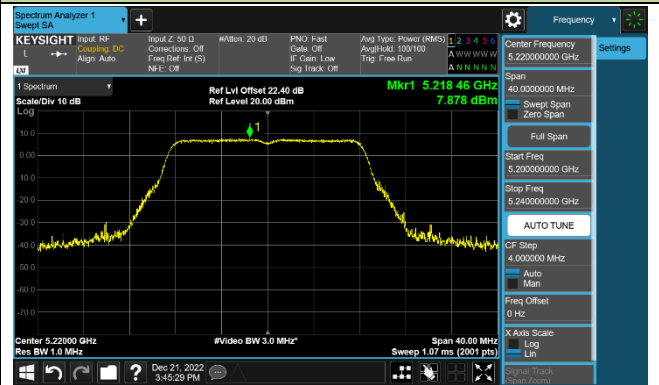

802.11ax-HE160 Power Spectral Density - Ant 0

Channel 50 (5250MHz)

Channel 114 (5570MHz)

802.11a Power Spectral Density - Ant 1

Channel 36 (5180MHz)

Channel 44 (5220MHz)

Channel 48 (5240MHz)

Channel 52 (5260MHz)

Channel 60 (5300MHz)

Channel 64 (5320MHz)

802.11ac-VHT20 Power Spectral Density - Ant 1

Channel 36 (5180MHz)

Channel 44 (5220MHz)

Channel 48 (5240MHz)

Channel 52 (5260MHz)

Channel 60 (5300MHz)