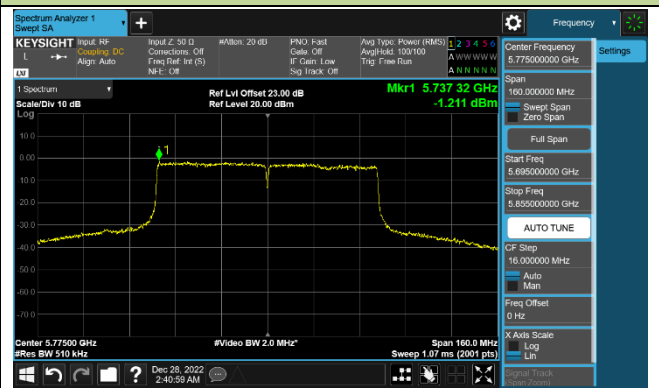

Channel 134 (5670MHz)

Channel 142 (5710MHz)

802.11ac-VHT80 Power Spectral Density - Ant 1

Channel 42 (5210MHz)

Channel 58 (5290MHz)

Channel 106 (5530MHz)

Channel 122 (5610MHz)

Channel 138 (5690MHz)

Channel 155 (5775MHz)

802.11ac-VHT160 Power Spectral Density - Ant 1

Channel 50 (5250MHz)

Channel 114 (5570MHz)

802.11ax-HE20 Power Spectral Density - Ant 1

Channel 36 (5180MHz)

Channel 44 (5220MHz)

Channel 48 (5240MHz)