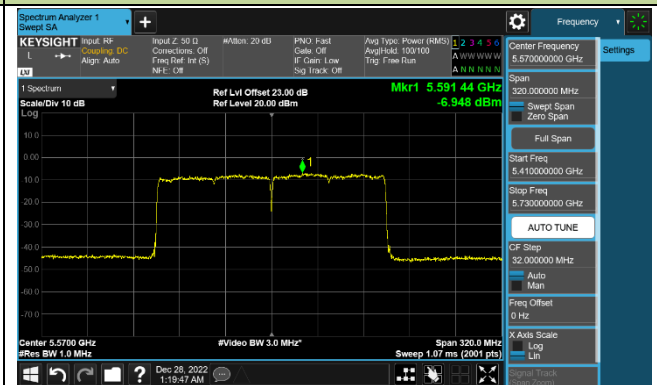

Channel 142 (5710MHz)

802.11ax-HE80 Power Spectral Density - Ant 0

Channel 42 (5210MHz)

Channel 58 (5290MHz)

Channel 106 (5530MHz)

Channel 122 (5610MHz)

Channel 138 (5690MHz)

Channel 155 (5775MHz)

802.11ax-HE160 Power Spectral Density - Ant 0

Channel 50 (5250MHz)

Channel 114 (5570MHz)

802.11a Power Spectral Density - Ant 1

Channel 36 (5180MHz)

Channel 44 (5220MHz)

Channel 48 (5240MHz)

Channel 52 (5260MHz)