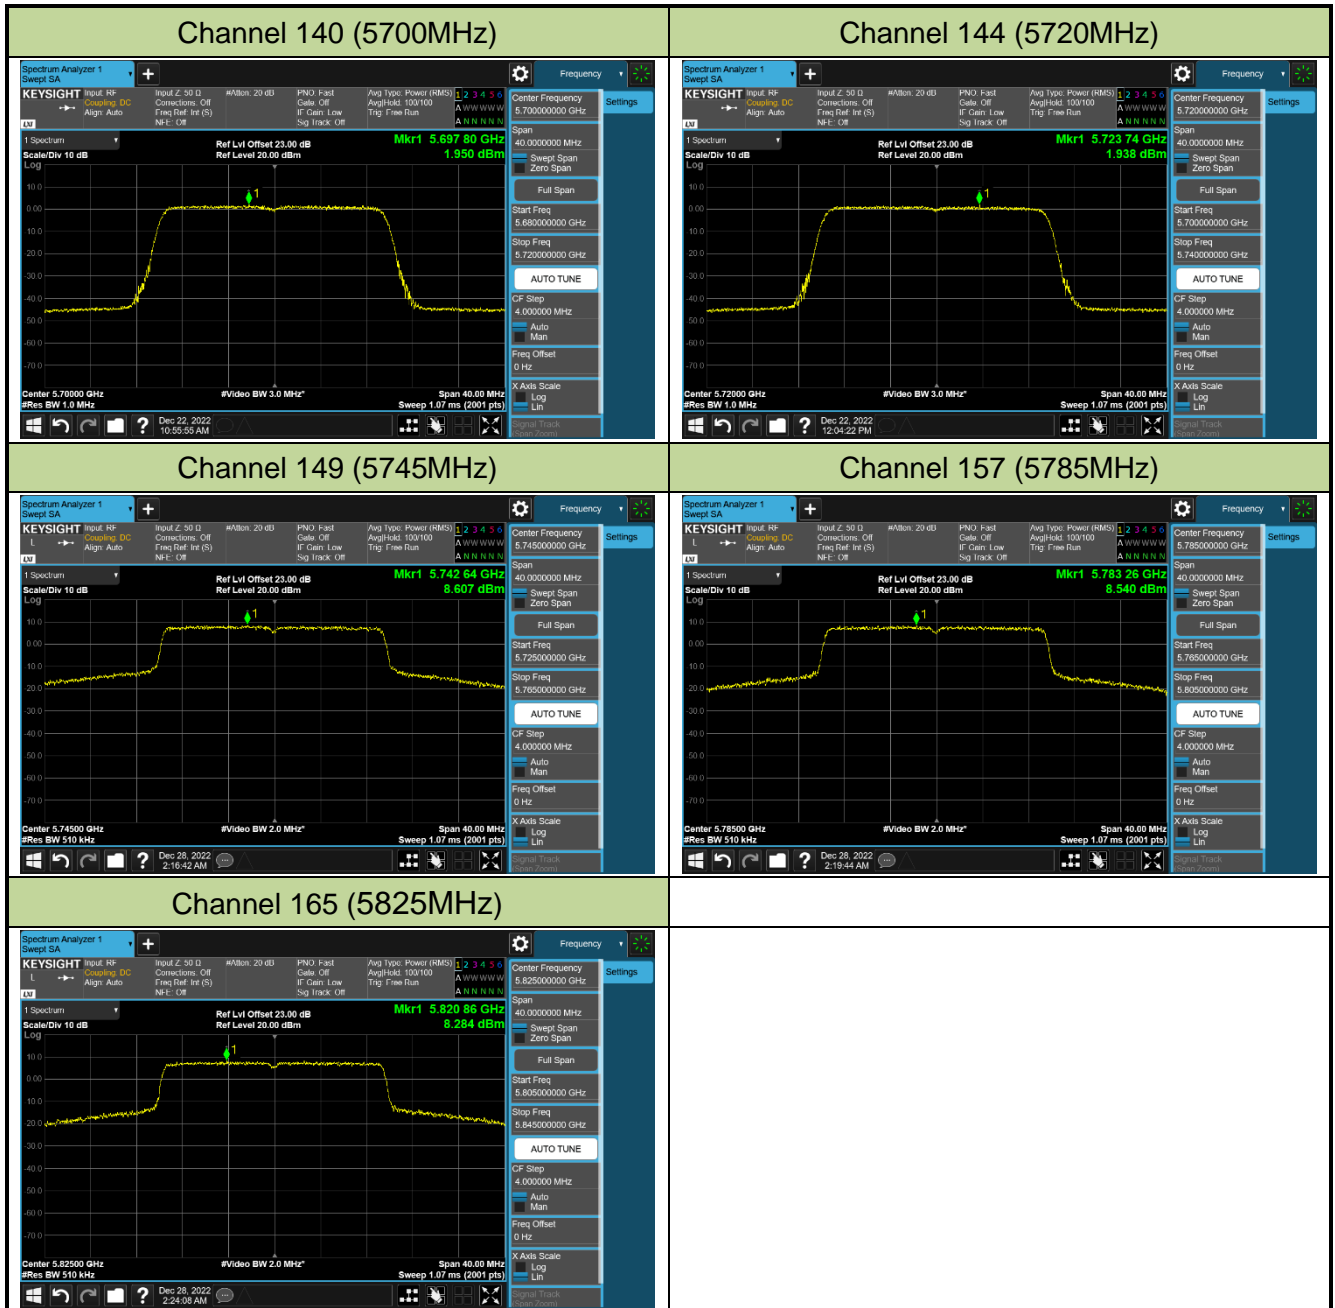

Channel 134 (5670MHz)

Channel 142 (5710MHz)

802.11ac-VHT80 Power Spectral Density - Ant 1

Channel 42 (5210MHz)

Channel 58 (5290MHz)

Channel 106 (5530MHz)

Channel 122 (5610MHz)

Channel 138 (5690MHz)

Channel 155 (5775MHz)

802.11ac-VHT160 Power Spectral Density - Ant 1

Channel 50 (5250MHz)

Channel 114 (5570MHz)

802.11ax-HE20 Power Spectral Density - Ant 1

Channel 36 (5180MHz)

Channel 44 (5220MHz)

Channel 48 (5240MHz)

Channel 52 (5260MHz)

Channel 60 (5300MHz)

Channel 64 (5320MHz)

Channel 100 (5500MHz)

Channel 116 (5580MHz)

802.11ax-HE40 Power Spectral Density - Ant 1

Channel 38 (5190MHz)

Channel 46 (5230MHz)

Channel 54 (5270MHz)

Channel 62 (5310MHz)

Channel 102 (5510MHz)

Channel 110 (5550MHz)

Channel 134 (5670MHz)

Channel 142 (5710MHz)