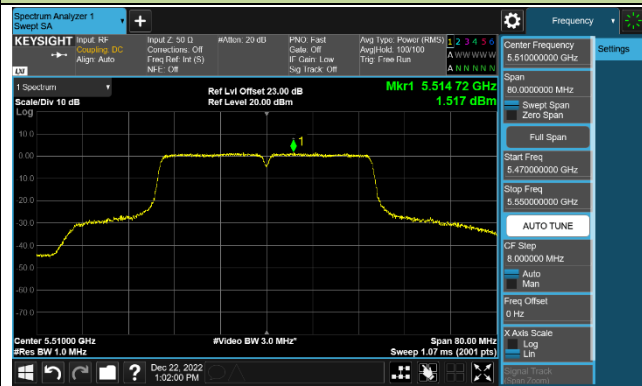

Channel 64 (5320MHz)

802.11ac-VHT40 Power Spectral Density - Ant 1

Channel 38 (5190MHz)

Channel 46 (5230MHz)

Channel 54 (5270MHz)

Channel 62 (5310MHz)

Channel 102 (5510MHz)

Channel 110 (5550MHz)

Channel 134 (5670MHz)

Channel 142 (5710MHz)

802.11ac-VHT80 Power Spectral Density - Ant 1

Channel 42 (5210MHz)

Channel 58 (5290MHz)

Channel 106 (5530MHz)

Channel 122 (5610MHz)

Channel 138 (5690MHz)