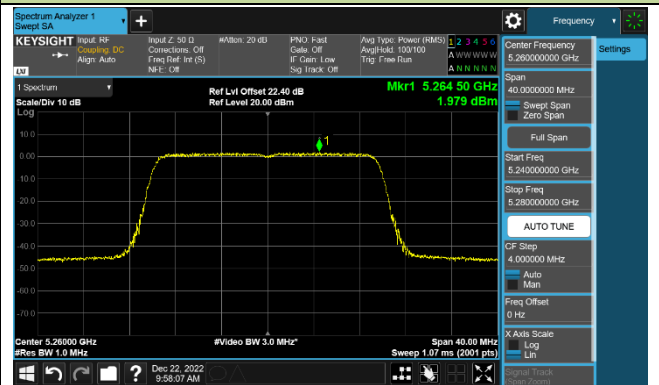

Channel 52 (5260MHz)