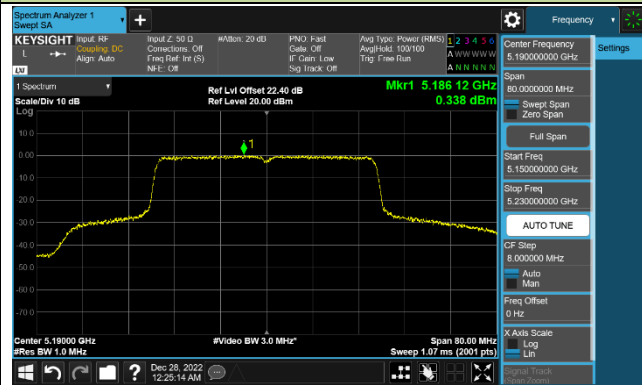

Channel 52 (5260MHz)

Channel 60 (5300MHz)

Channel 64 (5320MHz)

Channel 100 (5500MHz)

Channel 116 (5580MHz)

802.11ax-HE40 Power Spectral Density - Ant 1

Channel 38 (5190MHz)

Channel 46 (5230MHz)

Channel 54 (5270MHz)

Channel 62 (5310MHz)

Channel 102 (5510MHz)

Channel 110 (5550MHz)

Channel 134 (5670MHz)

Channel 142 (5710MHz)