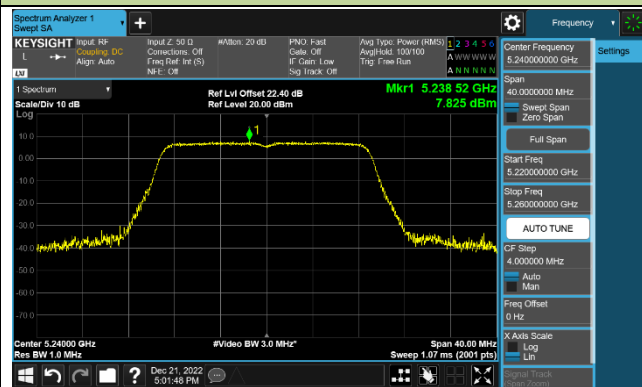

Channel 60 (5300MHz)

Channel 64 (5320MHz)

802.11ac-VHT20 Power Spectral Density - Ant 1

Channel 36 (5180MHz)

Channel 44 (5220MHz)

Channel 48 (5240MHz)

Channel 52 (5260MHz)

Channel 60 (5300MHz)