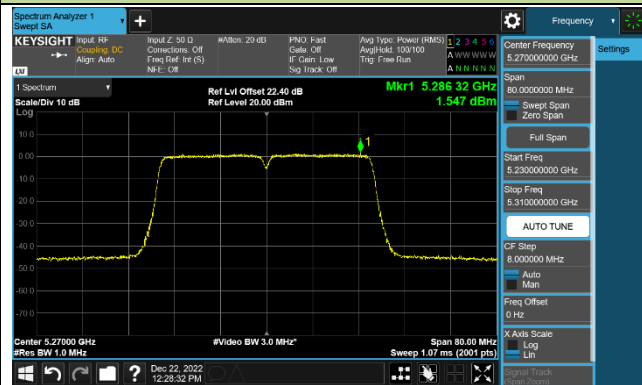

Channel 64 (5320MHz)

802.11ac-VHT40 Power Spectral Density - Ant 1

Channel 38 (5190MHz)

Channel 46 (5230MHz)

Channel 54 (5270MHz)

Channel 62 (5310MHz)

Channel 102 (5510MHz)

Channel 110 (5550MHz)

Channel 134 (5670MHz)

Channel 142 (5710MHz)

802.11ac-VHT80 Power Spectral Density - Ant 1

Channel 42 (5210MHz)

Channel 58 (5290MHz)

Channel 106 (5530MHz)

Channel 122 (5610MHz)

Channel 138 (5690MHz)