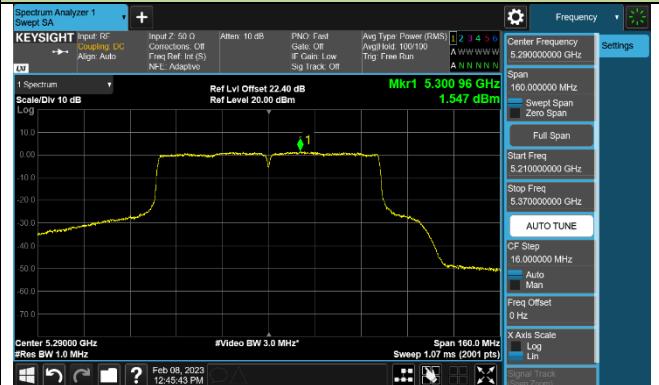

Channel 134 (5670MHz)

Channel 142 (5710MHz)

802.11ac-VHT80 Power Spectral Density - Ant 1

Channel 42 (5210MHz)

Channel 58 (5290MHz)

Channel 106 (5530MHz)

Channel 122 (5610MHz)

Channel 138 (5690MHz)

Channel 155 (5775MHz)

802.11ac-VHT160 Power Spectral Density - Ant 1

Channel 50 (5250MHz)

Channel 114 (5570MHz)

802.11ax-HE20 Power Spectral Density - Ant 1

Channel 36 (5180MHz)

Channel 44 (5220MHz)

Channel 48 (5240MHz)