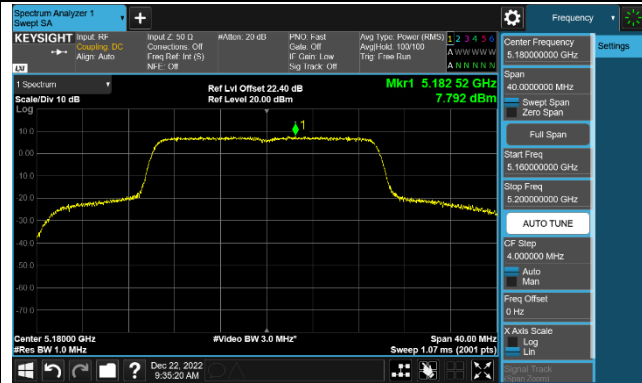

Channel 134 (5670MHz)

Channel 142 (5710MHz)

802.11ac-VHT80 Power Spectral Density - Ant 1

Channel 42 (5210MHz)

Channel 58 (5290MHz)

Channel 106 (5530MHz)

Channel 122 (5610MHz)

Channel 138 (5690MHz)

Channel 155 (5775MHz)

802.11ac-VHT160 Power Spectral Density - Ant 1

Channel 50 (5250MHz)

Channel 114 (5570MHz)

802.11ax-HE20 Power Spectral Density - Ant 1

Channel 36 (5180MHz)

Channel 44 (5220MHz)

Channel 48 (5240MHz)