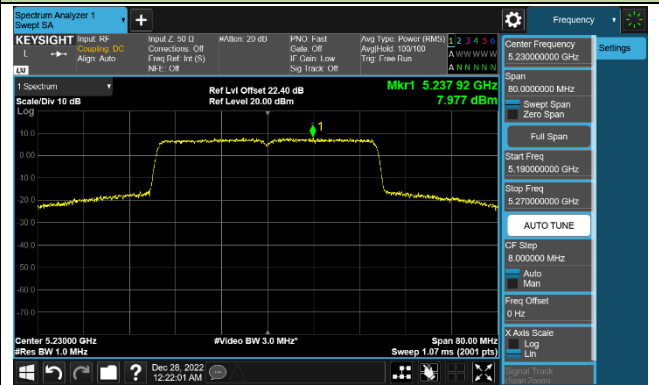

802.11ax-HE40 Power Spectral Density - Ant 0

Channel 38 (5190MHz)

Channel 46 (5230MHz)

Channel 54 (5270MHz)

Channel 62 (5310MHz)

Channel 102 (5510MHz)

Channel 110 (5550MHz)

Channel 134 (5670MHz)

Channel 142 (5710MHz)

802.11ax-HE80 Power Spectral Density - Ant 0

Channel 42 (5210MHz)

Channel 58 (5290MHz)

Channel 106 (5530MHz)

Channel 122 (5610MHz)

Channel 138 (5690MHz)

Channel 155 (5775MHz)