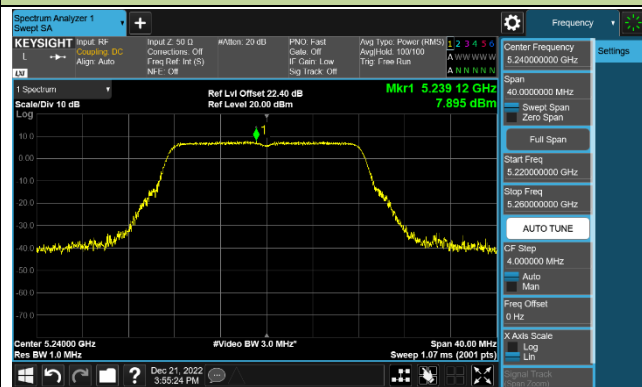

802.11ax-HE160 Power Spectral Density - Ant 0

Channel 50 (5250MHz)

Channel 114 (5570MHz)

802.11a Power Spectral Density - Ant 1

Channel 36 (5180MHz)

Channel 44 (5220MHz)

Channel 48 (5240MHz)

Channel 52 (5260MHz)

Channel 60 (5300MHz)

Channel 64 (5320MHz)

802.11ac-VHT20 Power Spectral Density - Ant 1

Channel 36 (5180MHz)

Channel 44 (5220MHz)

Channel 48 (5240MHz)

Channel 52 (5260MHz)

Channel 60 (5300MHz)