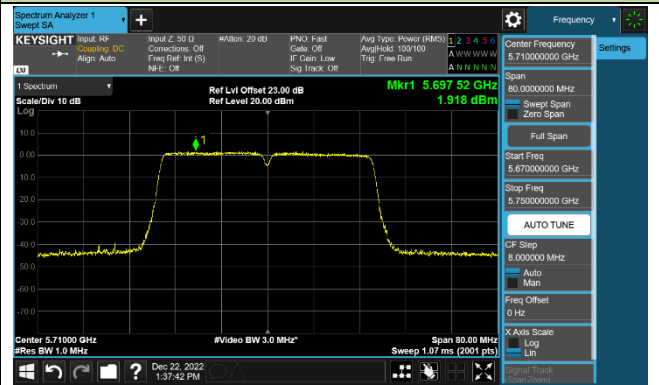

Channel 64 (5320MHz)

802.11ac-VHT40 Power Spectral Density - Ant 1

Channel 38 (5190MHz)

Channel 46 (5230MHz)

Channel 54 (5270MHz)

Channel 62 (5310MHz)

Channel 102 (5510MHz)

Channel 110 (5550MHz)

Channel 134 (5670MHz)

Channel 142 (5710MHz)

802.11ac-VHT80 Power Spectral Density - Ant 1

Channel 42 (5210MHz)

Channel 58 (5290MHz)

Channel 106 (5530MHz)

Channel 122 (5610MHz)

Channel 138 (5690MHz)