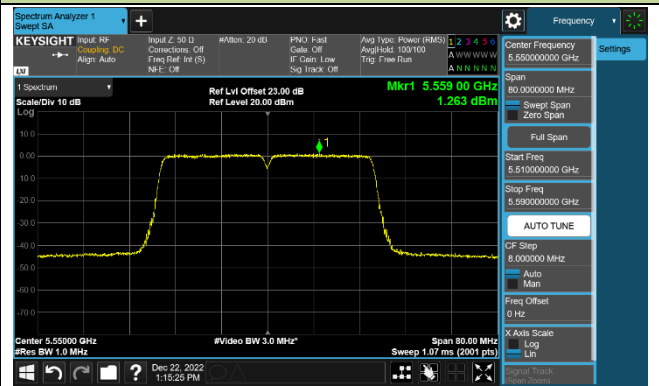

Channel 64 (5320MHz)

802.11ac-VHT40 Power Spectral Density - Ant 1

Channel 38 (5190MHz)

Channel 46 (5230MHz)

Channel 54 (5270MHz)

Channel 62 (5310MHz)

Channel 102 (5510MHz)

Channel 110 (5550MHz)

Channel 134 (5670MHz)

Channel 142 (5710MHz)

802.11ac-VHT80 Power Spectral Density - Ant 1

Channel 42 (5210MHz)

Channel 58 (5290MHz)

Channel 106 (5530MHz)

Channel 122 (5610MHz)

Channel 138 (5690MHz)