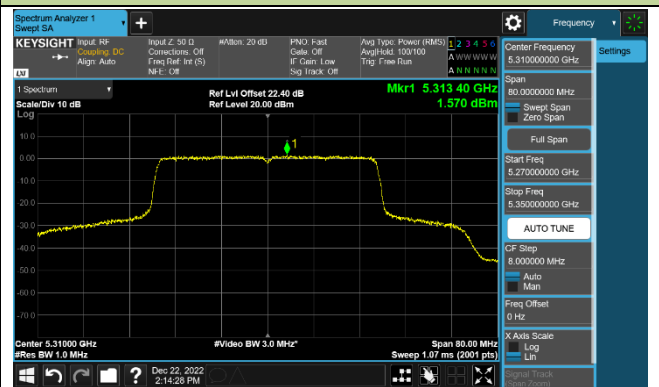

802.11ax-HE40 Power Spectral Density - Ant 0

Channel 38 (5190MHz)

Channel 46 (5230MHz)

Channel 54 (5270MHz)

Channel 62 (5310MHz)

Channel 102 (5510MHz)

Channel 110 (5550MHz)

Channel 134 (5670MHz)

Channel 142 (5710MHz)

802.11ax-HE80 Power Spectral Density - Ant 0

Channel 42 (5210MHz)

Channel 58 (5290MHz)

Channel 106 (5530MHz)

Channel 122 (5610MHz)

Channel 138 (5690MHz)

Channel 155 (5775MHz)