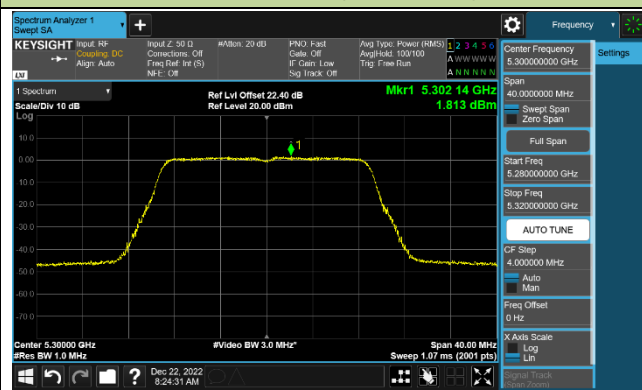

Channel 60 (5300MHz)

Channel 64 (5320MHz)

802.11ac-VHT20 Power Spectral Density - Ant 1

Channel 36 (5180MHz)

Channel 44 (5220MHz)

Channel 48 (5240MHz)

Channel 52 (5260MHz)

Channel 60 (5300MHz)

Channel 64 (5320MHz)

802.11ac-VHT40 Power Spectral Density - Ant 1

Channel 38 (5190MHz)

Channel 46 (5230MHz)

Channel 54 (5270MHz)

Channel 62 (5310MHz)

Channel 102 (5510MHz)

Channel 110 (5550MHz)