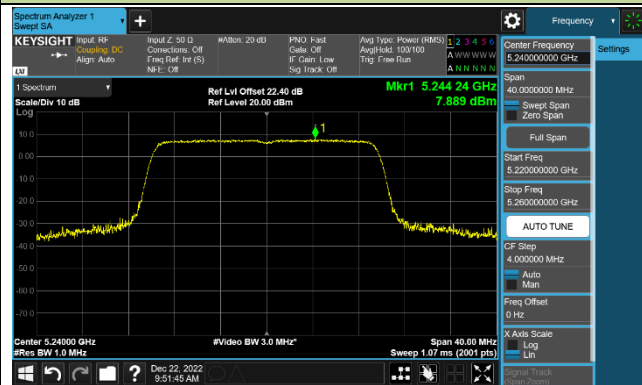

Channel 134 (5670MHz)

Channel 142 (5710MHz)

802.11ac-VHT80 Power Spectral Density - Ant 1

Channel 42 (5210MHz)

Channel 58 (5290MHz)

Channel 106 (5530MHz)

Channel 122 (5610MHz)

Channel 138 (5690MHz)

Channel 155 (5775MHz)

802.11ac-VHT160 Power Spectral Density - Ant 1

Channel 50 (5250MHz)

Channel 114 (5570MHz)

802.11ax-HE20 Power Spectral Density - Ant 1

Channel 36 (5180MHz)

Channel 44 (5220MHz)

Channel 48 (5240MHz)