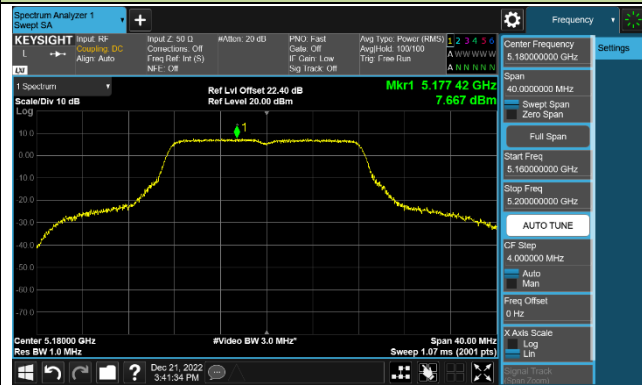

802.11ax-HE160 Power Spectral Density - Ant 0

Channel 50 (5250MHz)

Channel 114 (5570MHz)

802.11a Power Spectral Density - Ant 1

Channel 36 (5180MHz)

Channel 44 (5220MHz)

Channel 48 (5240MHz)

Channel 52 (5260MHz)

Channel 60 (5300MHz)

Channel 64 (5320MHz)

802.11ac-VHT20 Power Spectral Density - Ant 1

Channel 36 (5180MHz)

Channel 44 (5220MHz)

Channel 48 (5240MHz)

Channel 52 (5260MHz)

Channel 60 (5300MHz)