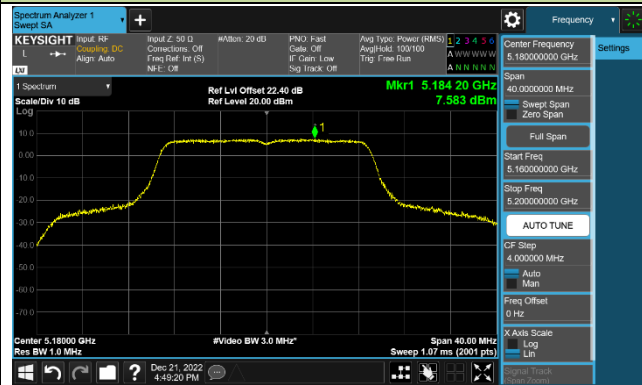

Channel 60 (5300MHz)

Channel 64 (5320MHz)

802.11ac-VHT20 Power Spectral Density - Ant 1

Channel 36 (5180MHz)

Channel 44 (5220MHz)

Channel 48 (5240MHz)

Channel 52 (5260MHz)

Channel 60 (5300MHz)

Channel 64 (5320MHz)

802.11ac-VHT40 Power Spectral Density - Ant 1

Channel 38 (5190MHz)

Channel 46 (5230MHz)

Channel 54 (5270MHz)

Channel 62 (5310MHz)

Channel 102 (5510MHz)

Channel 110 (5550MHz)