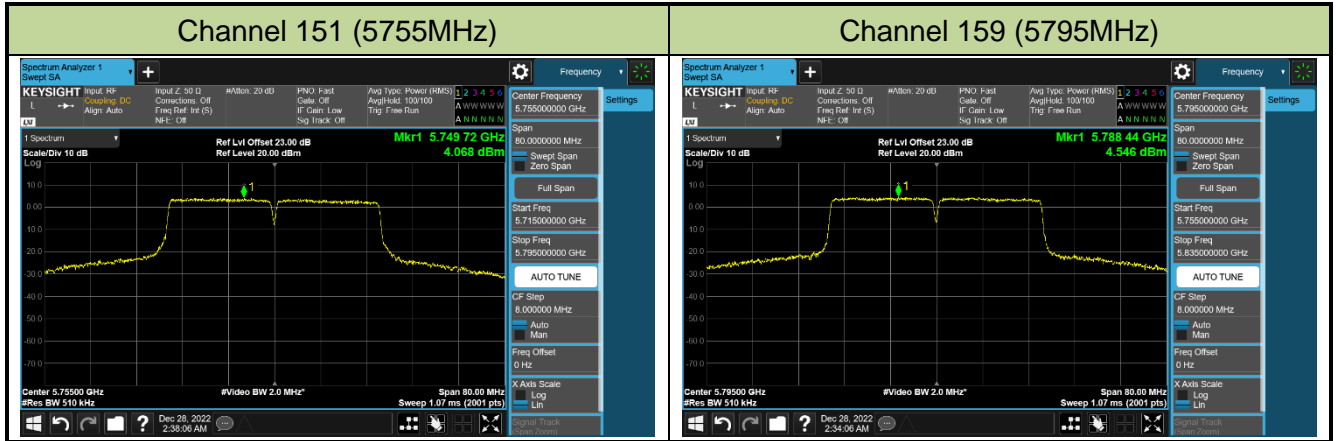

Channel 64 (5320MHz)

802.11ac-VHT40 Power Spectral Density - Ant 1

Channel 38 (5190MHz)

Channel 46 (5230MHz)

Channel 54 (5270MHz)

Channel 62 (5310MHz)

Channel 102 (5510MHz)

Channel 110 (5550MHz)

Channel 134 (5670MHz)

Channel 142 (5710MHz)

802.11ac-VHT80 Power Spectral Density - Ant 1

Channel 42 (5210MHz)

Channel 58 (5290MHz)

Channel 106 (5530MHz)

Channel 122 (5610MHz)

Channel 138 (5690MHz)