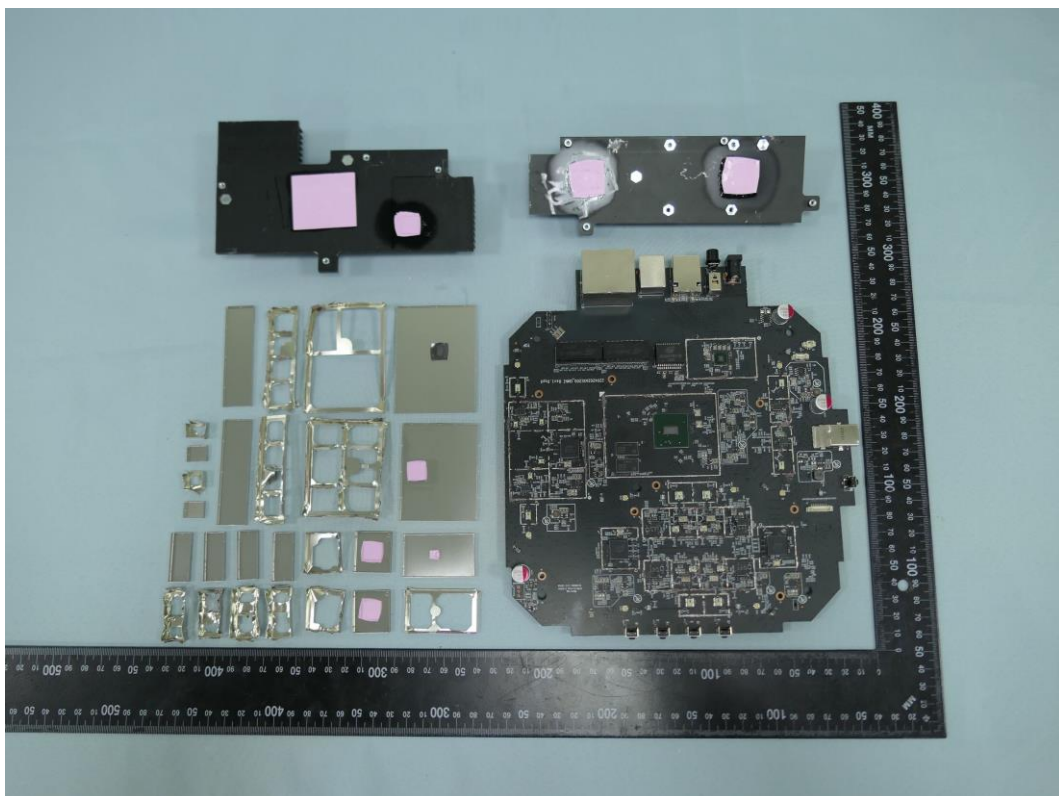

**Product: AXE11000 Tri-Band
Wi-Fi 6E Router**

Brand Name: tp-link

**Model Number: Archer AXE200
Omni**

Internal Photograph

(1) EUT Photo

(2) EUT Photo

(3) EUT Photo

(4) EUT Photo

(5) EUT Photo

(6) EUT Photo

(7) EUT Photo

(8) EUT Photo

(9) EUT Photo

(10) EUT Photo

(11) EUT Photo

(12) EUT Photo

(13) EUT Photo

(14) EUT Photo

(17) EUT Photo

(18) EUT Photo

(19) EUT Photo

(20) EUT Photo

(21) EUT Photo