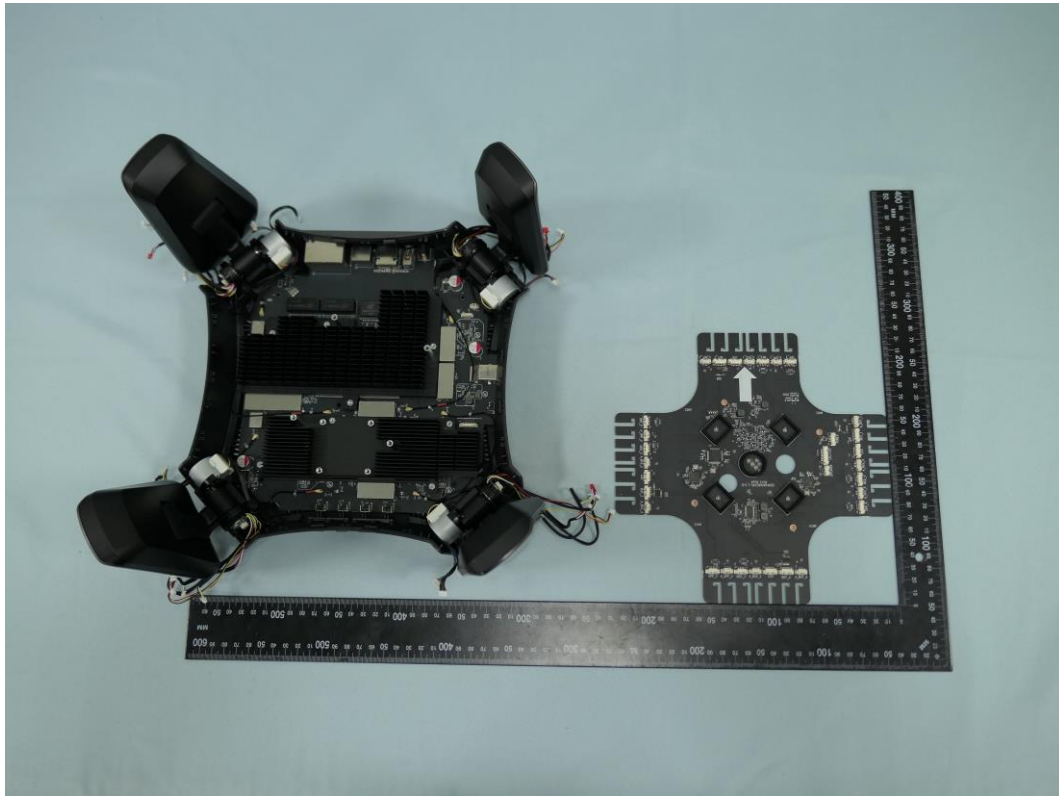

**Product: AXE11000 Tri-Band
Wi-Fi 6E Router**

Brand Name: tp-link

**Model Number: Archer AXE200
Omni**

Internal Photograph

(1) EUT Photo

(2) EUT Photo

(3) EUT Photo

(4) EUT Photo

(5) EUT Photo

(6) EUT Photo

(7) EUT Photo

(8) EUT Photo

(9) EUT Photo

(10) EUT Photo

(11) EUT Photo

(12) EUT Photo

(13) EUT Photo

(14) EUT Photo

(17) EUT Photo

(18) EUT Photo

(19) EUT Photo

(20) EUT Photo

(21) EUT Photo