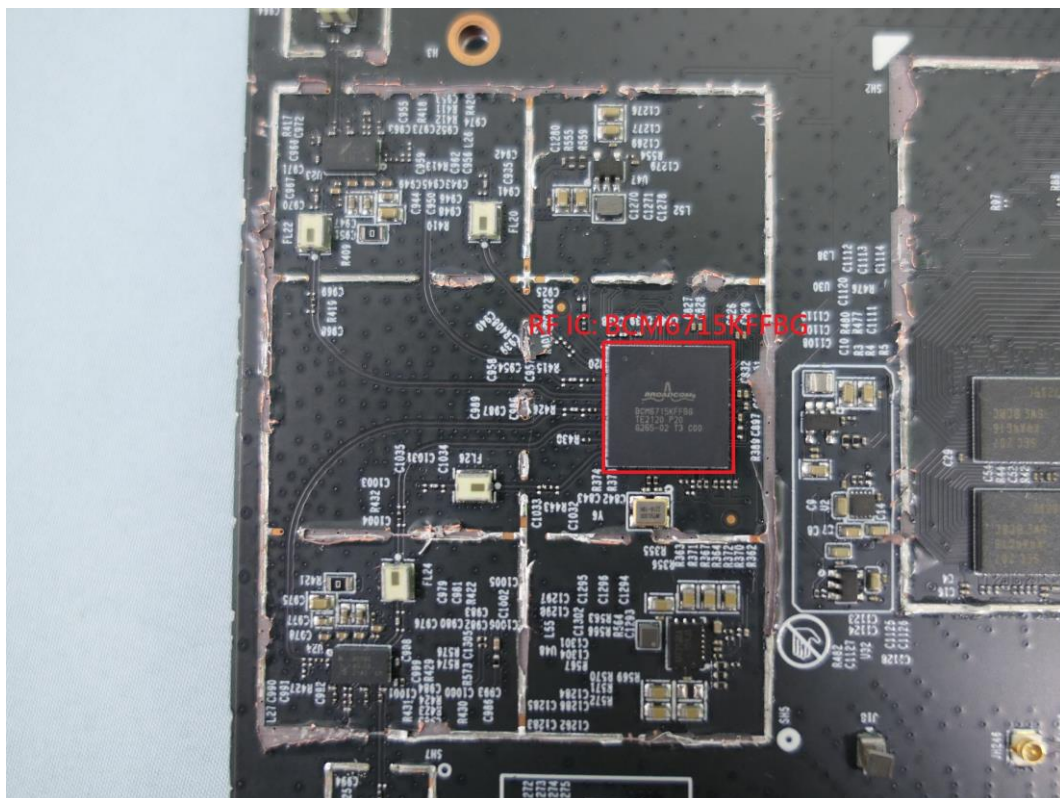

**Product: AXE11000 Tri-Band
Wi-Fi 6E Router**

Brand Name: tp-link

**Model Number: Archer AXE200
Omni**

Internal Photograph

(1) EUT Photo

(2) EUT Photo

(3) EUT Photo

(4) EUT Photo

(5) EUT Photo

(6) EUT Photo

(7) EUT Photo

(8) EUT Photo

(9) EUT Photo

(10) EUT Photo

(11) EUT Photo

(12) EUT Photo

(13) EUT Photo

(14) EUT Photo

(17) EUT Photo

(18) EUT Photo

(19) EUT Photo

(20) EUT Photo

(21) EUT Photo