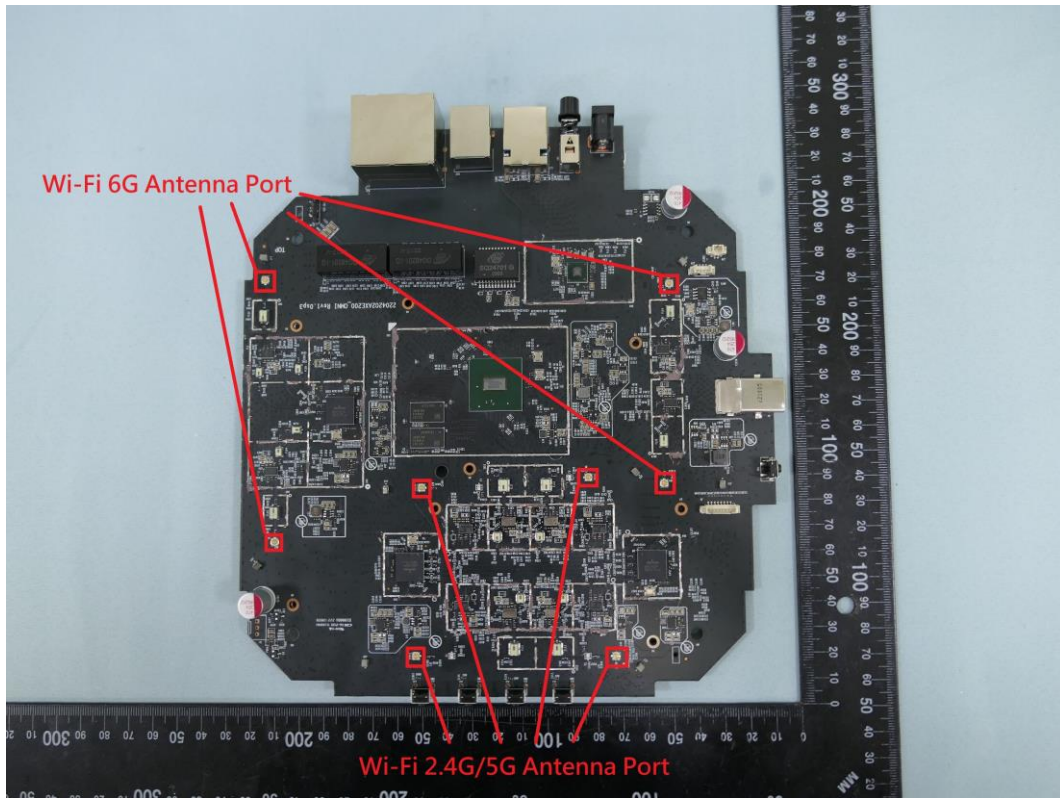

(13) EUT Photo