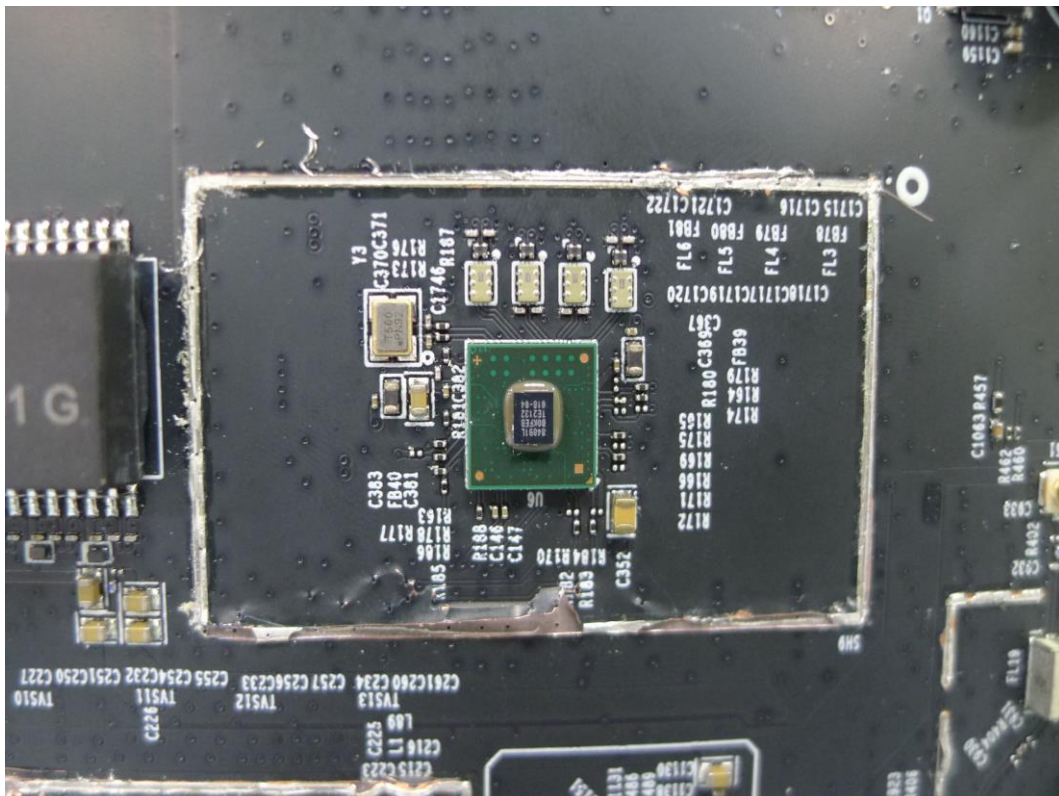

**Product: AXE11000 Tri-Band
Wi-Fi 6E Router**

Brand Name: tp-link

**Model Number: Archer AXE200
Omni**

Internal Photograph

(1) EUT Photo

(2) EUT Photo

(3) EUT Photo

(4) EUT Photo

(13) EUT Photo

(14) EUT Photo

(17) EUT Photo

(18) EUT Photo

(19) EUT Photo

(20) EUT Photo

(21) EUT Photo