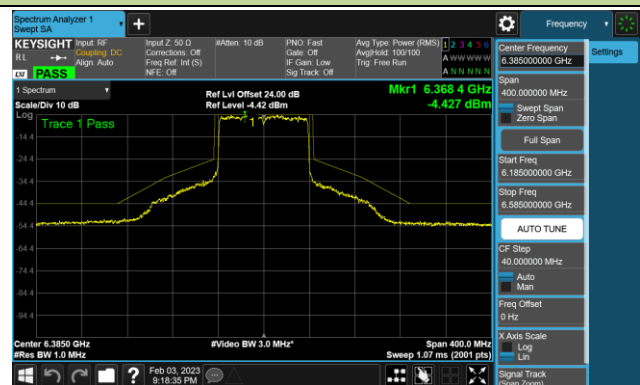

802.11ax-HE40 - Ant 1 (Nss = 4)

Channel 179 (6845MHz)

Channel 187 (6885MHz)

Channel 195 (6925MHz)

Channel 211 (7005MHz)

Channel 211 (7085MHz)

802.11ax-HE80 - Ant 1 (Nss = 4)

Channel 39 (6145MHz)

Channel 55 (6225MHz)

Channel 87 (6385MHz)

Channel 103 (6465MHz)

Channel 119 (6545MHz)

Channel 135 (6625MHz)

Channel 151 (6705MHz)

Channel 183 (6865MHz)

802.11ax-HE80 - Ant 1 (Nss = 4)

Channel 199 (6945MHz)

Channel 215 (7025MHz)