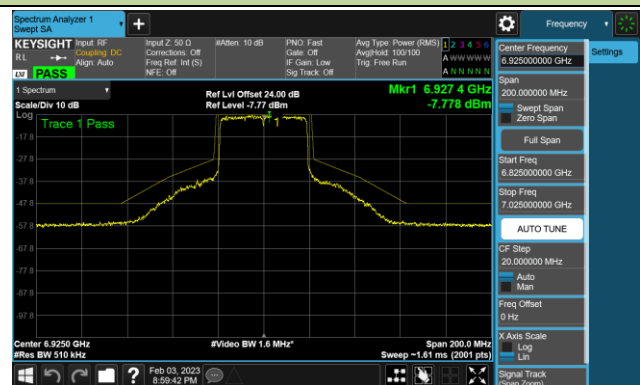

802.11ax-HE40 - Ant 2 (Nss = 4)

Channel 179 (6845MHz)

Channel 187 (6885MHz)

Channel 195 (6925MHz)

Channel 211 (7005MHz)

Channel 227 (7085MHz)

802.11ax-HE80 - Ant 2 (Nss = 4)

Channel 39 (6145MHz)

Channel 55 (6225MHz)

Channel 87 (6385MHz)

Channel 103 (6465MHz)

Channel 119 (6545MHz)

Channel 135 (6625MHz)

Channel 151 (6705MHz)

Channel 183 (6865MHz)

802.11ax-HE80 - Ant 2 (Nss = 4)