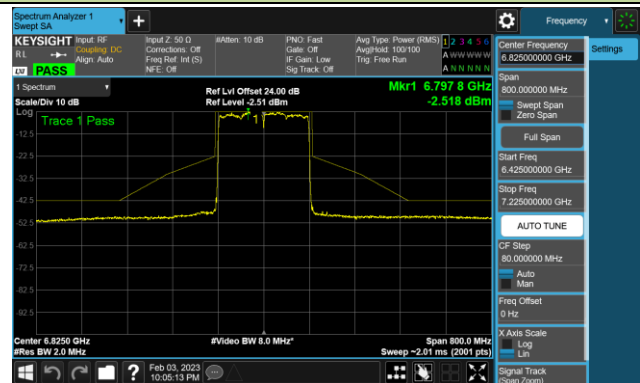

Channel 55 (6225MHz)

Channel 87 (6385MHz)

Channel 103 (6465MHz)

Channel 119 (6545MHz)

Channel 135 (6625MHz)

Channel 151 (6705MHz)

Channel 183 (6865MHz)

802.11ax-HE80 - Ant 2 (Nss = 4)

Channel 199 (6945MHz)

Channel 215 (7025MHz)

802.11ax-HE160 - Ant 2 (Nss = 4)

Channel 47 (6185MHz)

Channel 79 (6345MHz)

Channel 111 (6505MHz)

Channel 143 (6665MHz)

Channel 175 (6825MHz)

Channel 175 (6985MHz)