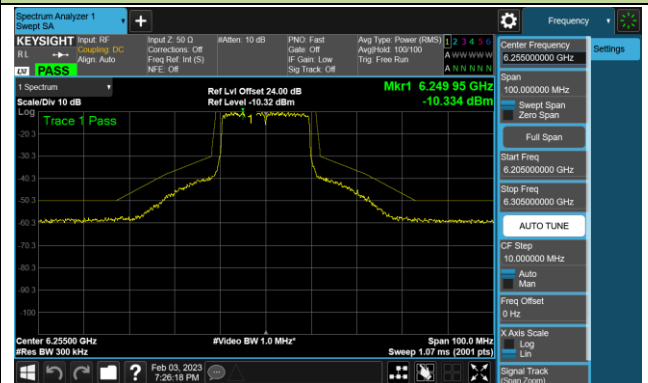

Channel 199 (6945MHz)

Channel 215 (7025MHz)

## 802.11ax-HE160 - Ant 1 (Nss = 4)

Channel 47 (6185MHz)

Channel 79 (6345MHz)

Channel 111 (6505MHz)

Channel 143 (6665MHz)

Channel 175 (6825MHz)

Channel 207 (6985MHz)

## 802.11ax-HE20 - Ant 2 (Nss = 4)

Channel 33 (6115MHz)

Channel 61 (6255MHz)

Channel 93 (6415MHz)

Channel 97 (6435MHz)

Channel 105 (6475MHz)

Channel 113 (6515MHz)

Channel 117 (6535MHz)