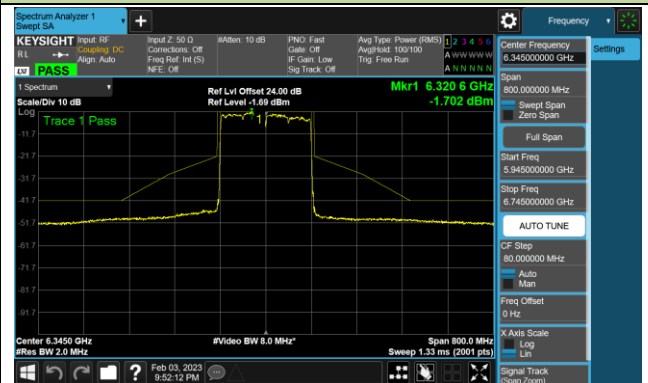

Channel 199 (6945MHz)

Channel 215 (7025MHz)

## 802.11ax-HE160 - Ant 1 (Nss = 4)

Channel 47 (6185MHz)

Channel 79 (6345MHz)

Channel 111 (6505MHz)

Channel 143 (6665MHz)

Channel 175 (6825MHz)

Channel 207 (6985MHz)