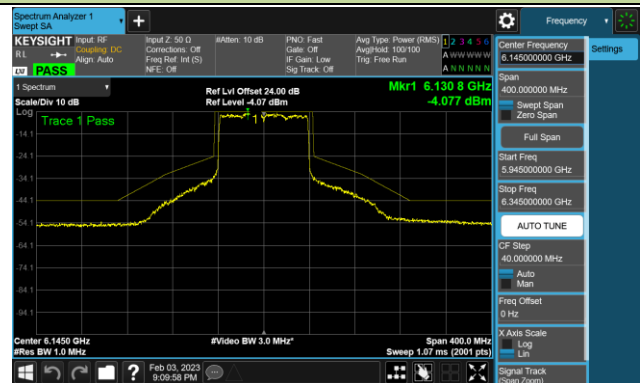

802.11ax-HE40 - Ant 2 (Nss = 4)

Channel 179 (6845MHz)

Channel 187 (6885MHz)

Channel 195 (6925MHz)

Channel 211 (7005MHz)

Channel 227 (7085MHz)

802.11ax-HE80 - Ant 2 (Nss = 4)

Channel 39 (6145MHz)

Channel 55 (6225MHz)

Channel 87 (6385MHz)

Channel 103 (6465MHz)

Channel 119 (6545MHz)

Channel 135 (6625MHz)

Channel 151 (6705MHz)

Channel 183 (6865MHz)

802.11ax-HE80 - Ant 2 (Nss = 4)