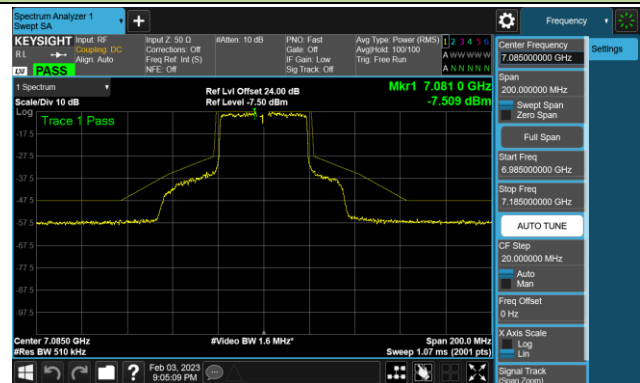

802.11ax-HE40 - Ant 1 (Nss = 4)

Channel 179 (6845MHz)

Channel 187 (6885MHz)

Channel 195 (6925MHz)

Channel 211 (7005MHz)

Channel 211 (7085MHz)

802.11ax-HE80 - Ant 1 (Nss = 4)

Channel 39 (6145MHz)

Channel 55 (6225MHz)

Channel 87 (6385MHz)

Channel 103 (6465MHz)

Channel 119 (6545MHz)

Channel 135 (6625MHz)

Channel 151 (6705MHz)

Channel 183 (6865MHz)

802.11ax-HE80 - Ant 1 (Nss = 4)

Channel 199 (6945MHz)

Channel 215 (7025MHz)