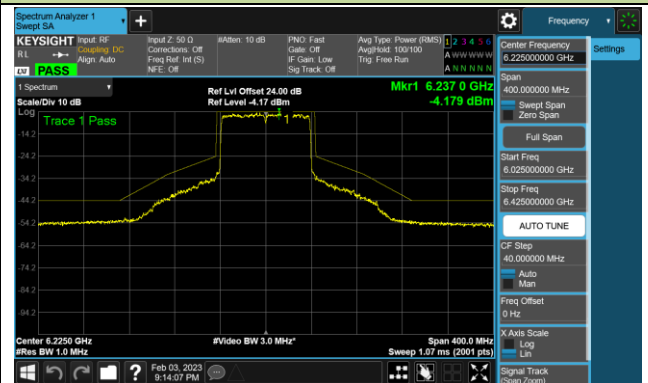

802.11ax-HE40 - Ant 1 (Nss = 4)

Channel 179 (6845MHz)

Channel 187 (6885MHz)

Channel 195 (6925MHz)

Channel 211 (7005MHz)

Channel 211 (7085MHz)

802.11ax-HE80 - Ant 1 (Nss = 4)

Channel 39 (6145MHz)

Channel 55 (6225MHz)

Channel 87 (6385MHz)

Channel 103 (6465MHz)

Channel 119 (6545MHz)

Channel 135 (6625MHz)

Channel 151 (6705MHz)

Channel 183 (6865MHz)

802.11ax-HE80 - Ant 1 (Nss = 4)

Channel 199 (6945MHz)

Channel 215 (7025MHz)