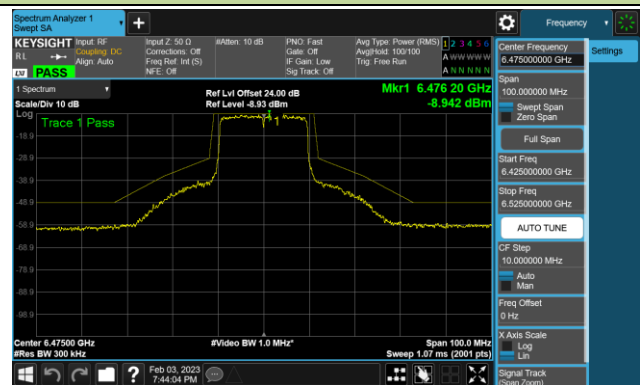

## 802.11ax-HE20 - Ant 2 (Nss = 4)

Channel 33 (6115MHz)

Channel 61 (6255MHz)

Channel 93 (6415MHz)

Channel 97 (6435MHz)

Channel 105 (6475MHz)

Channel 113 (6515MHz)

Channel 117 (6535MHz)

Channel 153 (6715MHz)

802.11ax-HE20 - Ant 2 (Nss = 4)

Channel 181 (6855MHz)

Channel 185 (6875MHz)

Channel 189 (6895MHz)

Channel 213 (7015MHz)

Channel 229 (7095MHz)

802.11ax-HE40 - Ant 2 (Nss = 4)