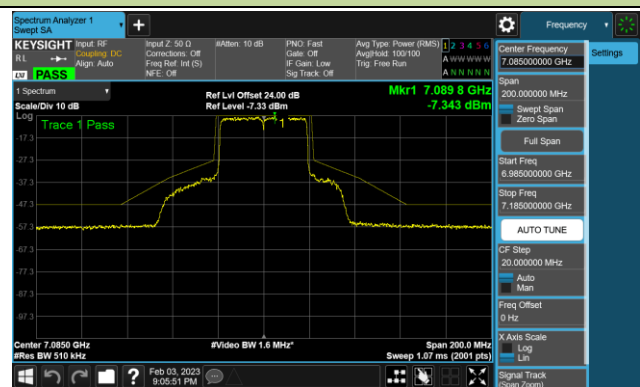

802.11ax-HE40 - Ant 2 (Nss = 4)

Channel 179 (6845MHz)

Channel 187 (6885MHz)

Channel 195 (6925MHz)

Channel 211 (7005MHz)

Channel 227 (7085MHz)

802.11ax-HE80 - Ant 2 (Nss = 4)

Channel 39 (6145MHz)

Channel 55 (6225MHz)

Channel 87 (6385MHz)

Channel 103 (6465MHz)

Channel 119 (6545MHz)

Channel 135 (6625MHz)

Channel 151 (6705MHz)

Channel 183 (6865MHz)

802.11ax-HE80 - Ant 2 (Nss = 4)