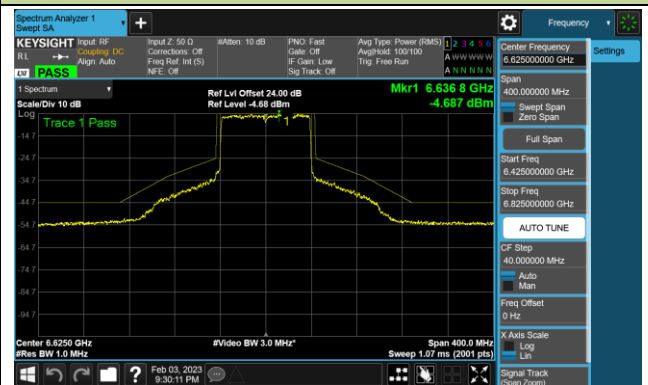

Channel 55 (6225MHz)

Channel 87 (6385MHz)

Channel 103 (6465MHz)

Channel 119 (6545MHz)

Channel 135 (6625MHz)

Channel 151 (6705MHz)

Channel 183 (6865MHz)

802.11ax-HE80 - Ant 1 (Nss = 4)

Channel 199 (6945MHz)

Channel 215 (7025MHz)