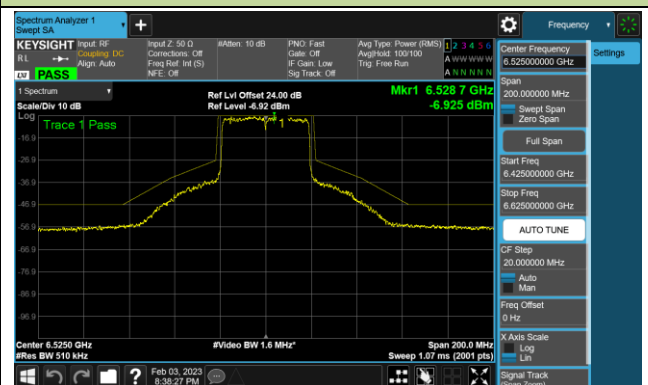

Channel 35 (6125MHz)

Channel 59 (6245MHz)

Channel 91 (6405MHz)

Channel 99 (6445MHz)

Channel 107 (6485MHz)

Channel 115 (6525MHz)

Channel 123 (6565MHz)

Channel 147 (6685MHz)

802.11ax-HE40 - Ant 2 (Nss = 4)

Channel 179 (6845MHz)

Channel 187 (6885MHz)

Channel 195 (6925MHz)

Channel 211 (7005MHz)

Channel 227 (7085MHz)

802.11ax-HE80 - Ant 2 (Nss = 4)

Channel 39 (6145MHz)