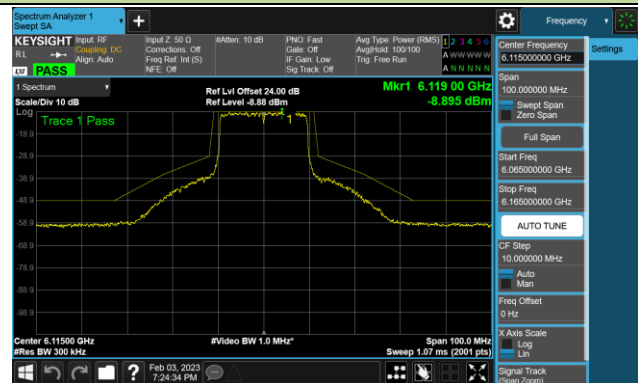

802.11ax-HE20 - Ant 3 (Nss = 4)

Channel 33 (6115MHz)