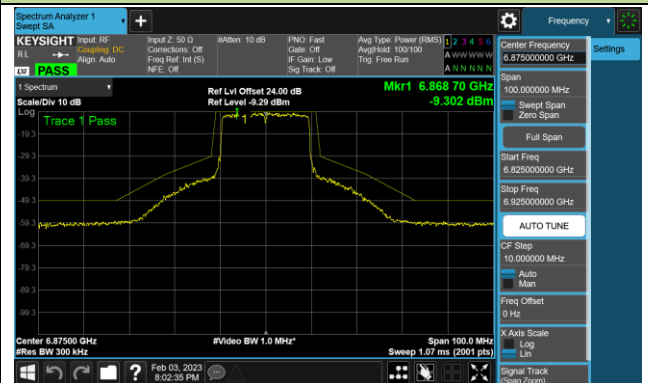

Channel 153 (6715MHz)

802.11ax-HE20 - Ant 2 (Nss = 4)

Channel 181 (6855MHz)

Channel 185 (6875MHz)

Channel 189 (6895MHz)

Channel 213 (7015MHz)

Channel 229 (7095MHz)

802.11ax-HE40 - Ant 2 (Nss = 4)