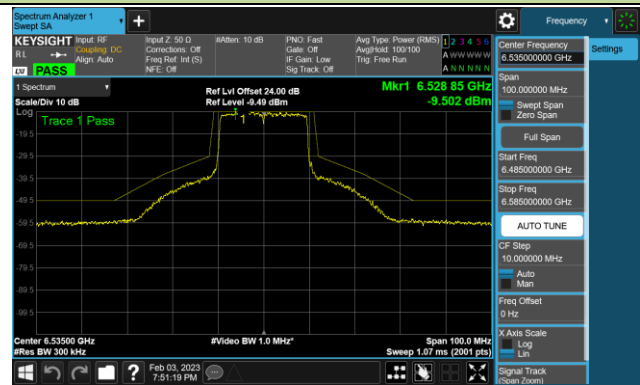

## 802.11ax-HE20 - Ant 2 (Nss = 4)

Channel 33 (6115MHz)

Channel 61 (6255MHz)

Channel 93 (6415MHz)

Channel 97 (6435MHz)

Channel 105 (6475MHz)

Channel 113 (6515MHz)

Channel 117 (6535MHz)

Channel 153 (6715MHz)

802.11ax-HE20 - Ant 2 (Nss = 4)

Channel 181 (6855MHz)

Channel 185 (6875MHz)

Channel 189 (6895MHz)

Channel 213 (7015MHz)

Channel 229 (7095MHz)

802.11ax-HE40 - Ant 2 (Nss = 4)