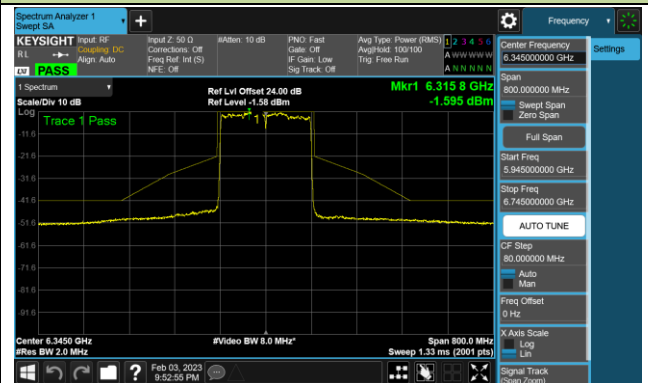

Channel 55 (6225MHz)

Channel 87 (6385MHz)

Channel 103 (6465MHz)

Channel 119 (6545MHz)

Channel 135 (6625MHz)

Channel 151 (6705MHz)

Channel 183 (6865MHz)

802.11ax-HE80 - Ant 2 (Nss = 4)

Channel 199 (6945MHz)

Channel 215 (7025MHz)

802.11ax-HE160 - Ant 2 (Nss = 4)

Channel 47 (6185MHz)

Channel 79 (6345MHz)

Channel 111 (6505MHz)

Channel 143 (6665MHz)

Channel 175 (6825MHz)