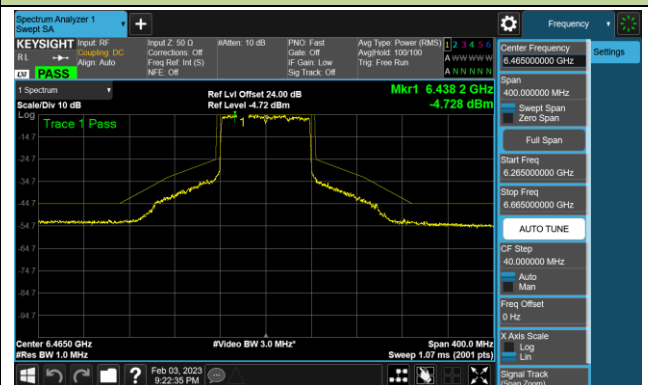

802.11ax-HE40 - Ant 2 (Nss = 4)

Channel 179 (6845MHz)

Channel 187 (6885MHz)

Channel 195 (6925MHz)

Channel 211 (7005MHz)

Channel 227 (7085MHz)

802.11ax-HE80 - Ant 2 (Nss = 4)

Channel 39 (6145MHz)

Channel 55 (6225MHz)

Channel 87 (6385MHz)

Channel 103 (6465MHz)

Channel 119 (6545MHz)

Channel 135 (6625MHz)

Channel 151 (6705MHz)

Channel 183 (6865MHz)

802.11ax-HE80 - Ant 2 (Nss = 4)