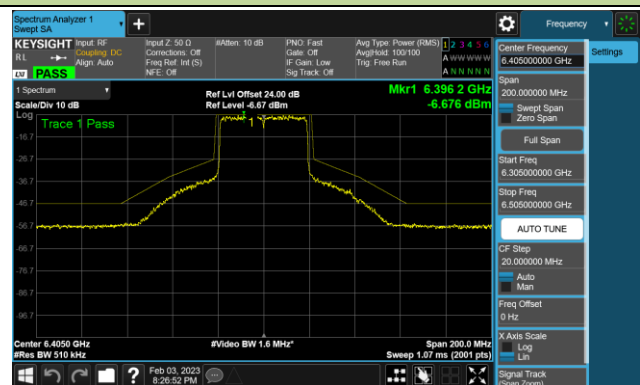

Channel 91 (6405MHz)