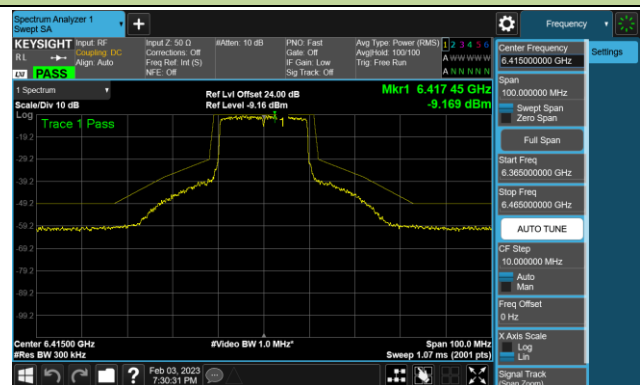

## 802.11ax-HE20 - Ant 2 (Nss = 4)

Channel 33 (6115MHz)

Channel 61 (6255MHz)

Channel 93 (6415MHz)

Channel 97 (6435MHz)

Channel 105 (6475MHz)

Channel 113 (6515MHz)

Channel 117 (6535MHz)

Channel 153 (6715MHz)

802.11ax-HE20 - Ant 2 (Nss = 4)

Channel 181 (6855MHz)

Channel 185 (6875MHz)

Channel 189 (6895MHz)

Channel 213 (7015MHz)

Channel 229 (7095MHz)

802.11ax-HE40 - Ant 2 (Nss = 4)