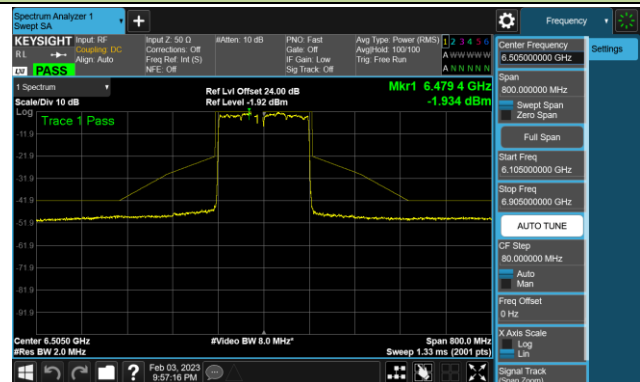

Channel 55 (6225MHz)

Channel 87 (6385MHz)

Channel 103 (6465MHz)

Channel 119 (6545MHz)

Channel 135 (6625MHz)

Channel 151 (6705MHz)

Channel 183 (6865MHz)

802.11ax-HE80 - Ant 2 (Nss = 4)

Channel 199 (6945MHz)

Channel 215 (7025MHz)

802.11ax-HE160 - Ant 2 (Nss = 4)

Channel 47 (6185MHz)

Channel 79 (6345MHz)

Channel 111 (6505MHz)

Channel 143 (6665MHz)

Channel 175 (6825MHz)

Channel 175 (6985MHz)