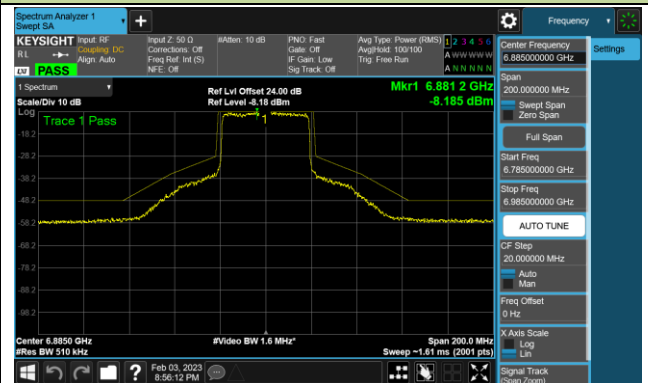

802.11ax-HE40 - Ant 1 (Nss = 4)

Channel 179 (6845MHz)

Channel 187 (6885MHz)

Channel 195 (6925MHz)

Channel 211 (7005MHz)

Channel 211 (7085MHz)

802.11ax-HE80 - Ant 1 (Nss = 4)

Channel 39 (6145MHz)

Channel 55 (6225MHz)

Channel 87 (6385MHz)

Channel 103 (6465MHz)

Channel 119 (6545MHz)

Channel 135 (6625MHz)

Channel 151 (6705MHz)

Channel 183 (6865MHz)

802.11ax-HE80 - Ant 1 (Nss = 4)

Channel 199 (6945MHz)

Channel 215 (7025MHz)