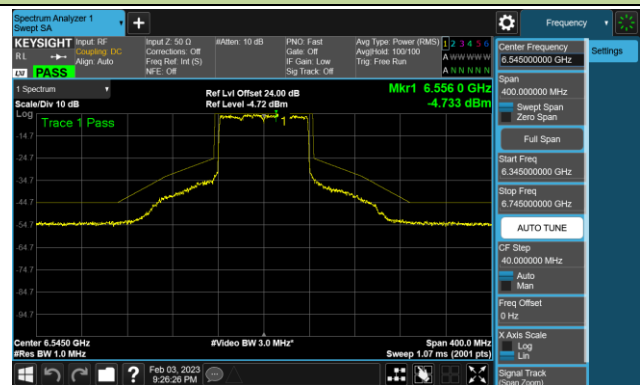

Channel 55 (6225MHz)

Channel 87 (6385MHz)

Channel 103 (6465MHz)

Channel 119 (6545MHz)

Channel 135 (6625MHz)

Channel 151 (6705MHz)

Channel 183 (6865MHz)

802.11ax-HE80 - Ant 2 (Nss = 4)

Channel 199 (6945MHz)

Channel 215 (7025MHz)

802.11ax-HE160 - Ant 2 (Nss = 4)

Channel 47 (6185MHz)

Channel 79 (6345MHz)

Channel 111 (6505MHz)

Channel 143 (6665MHz)

Channel 175 (6825MHz)