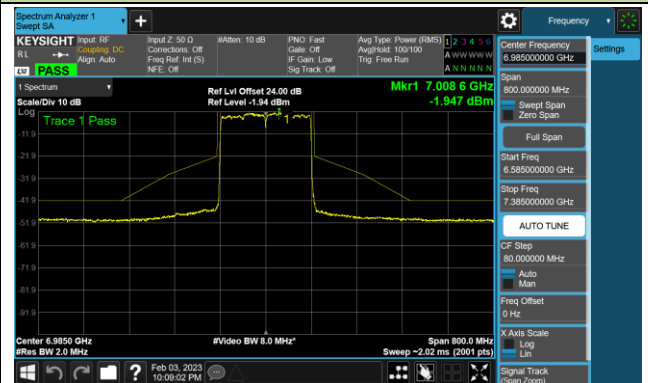

Channel 199 (6945MHz)

Channel 215 (7025MHz)

## 802.11ax-HE160 - Ant 1 (Nss = 4)

Channel 47 (6185MHz)

Channel 79 (6345MHz)

Channel 111 (6505MHz)

Channel 143 (6665MHz)

Channel 175 (6825MHz)

Channel 207 (6985MHz)

## 802.11ax-HE20 - Ant 2 (Nss = 4)

Channel 33 (6115MHz)

Channel 61 (6255MHz)

Channel 93 (6415MHz)

Channel 97 (6435MHz)

Channel 105 (6475MHz)

Channel 113 (6515MHz)

Channel 117 (6535MHz)