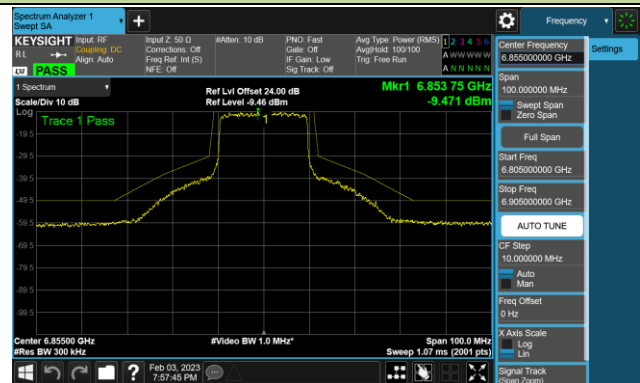

## 802.11ax-HE20 - Ant 3 (Nss = 4)

Channel 33 (6115MHz)

Channel 61 (6255MHz)

Channel 93 (6415MHz)

Channel 97 (6435MHz)

Channel 105 (6475MHz)

Channel 113 (6515MHz)

Channel 117 (6535MHz)

Channel 153 (6715MHz)

802.11ax-HE20 - Ant 3 (Nss = 4)

Channel 181 (6855MHz)

Channel 185 (6875MHz)

Channel 189 (6895MHz)

Channel 213 (7015MHz)

Channel 229 (7095MHz)