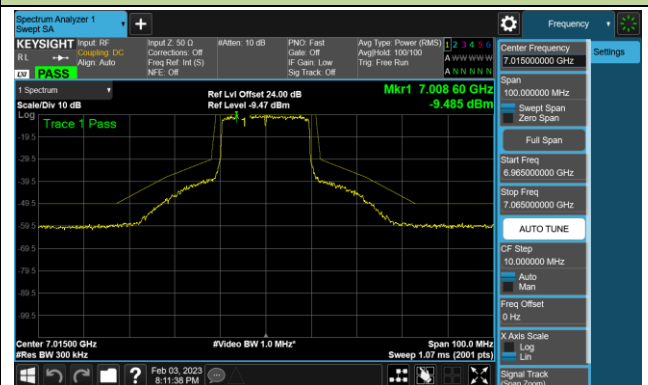

## 802.11ax-HE20 - Ant 3 (Nss = 4)

Channel 33 (6115MHz)

Channel 61 (6255MHz)

Channel 93 (6415MHz)

Channel 97 (6435MHz)

Channel 105 (6475MHz)

Channel 113 (6515MHz)

Channel 117 (6535MHz)

Channel 153 (6715MHz)

802.11ax-HE20 - Ant 3 (Nss = 4)

Channel 181 (6855MHz)

Channel 185 (6875MHz)

Channel 189 (6895MHz)

Channel 213 (7015MHz)

Channel 229 (7095MHz)