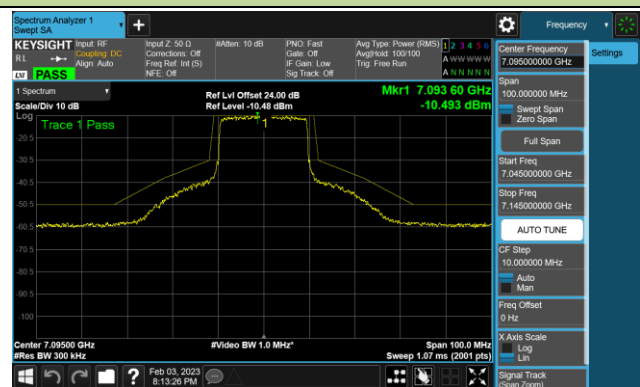

Channel 153 (6715MHz)

802.11ax-HE20 - Ant 2 (Nss = 4)

Channel 181 (6855MHz)

Channel 185 (6875MHz)

Channel 189 (6895MHz)

Channel 213 (7015MHz)

Channel 229 (7095MHz)

802.11ax-HE40 - Ant 2 (Nss = 4)