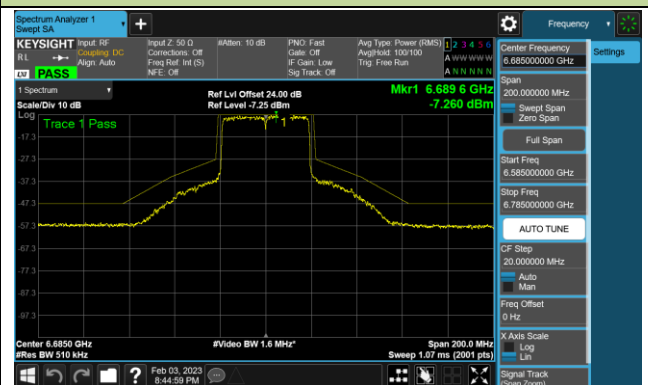

Channel 35 (6125MHz)

Channel 59 (6245MHz)

Channel 91 (6405MHz)

Channel 99 (6445MHz)

Channel 107 (6485MHz)

Channel 115 (6525MHz)

Channel 123 (6565MHz)

Channel 147 (6685MHz)

802.11ax-HE40 - Ant 2 (Nss = 4)

Channel 179 (6845MHz)

Channel 187 (6885MHz)

Channel 195 (6925MHz)

Channel 211 (7005MHz)

Channel 227 (7085MHz)

802.11ax-HE80 - Ant 2 (Nss = 4)

Channel 39 (6145MHz)