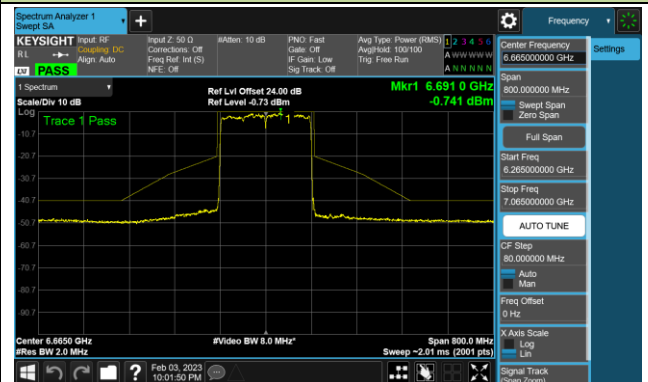

Channel 55 (6225MHz)

Channel 87 (6385MHz)

Channel 103 (6465MHz)

Channel 119 (6545MHz)

Channel 135 (6625MHz)

Channel 151 (6705MHz)

Channel 183 (6865MHz)

802.11ax-HE80 - Ant 2 (Nss = 4)

Channel 199 (6945MHz)

Channel 215 (7025MHz)

802.11ax-HE160 - Ant 2 (Nss = 4)

Channel 47 (6185MHz)

Channel 79 (6345MHz)

Channel 111 (6505MHz)

Channel 143 (6665MHz)

Channel 175 (6825MHz)

Channel 175 (6985MHz)