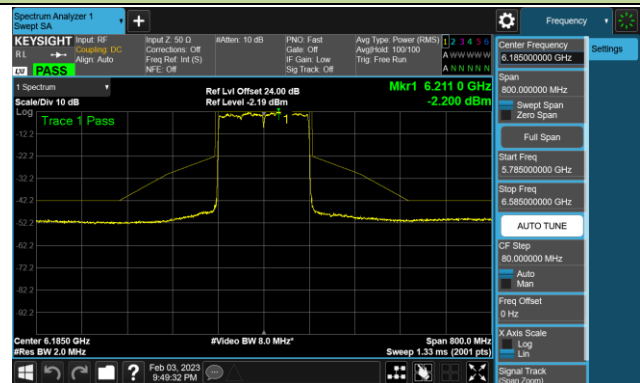

802.11ax-HE160 - Ant 1 (Nss = 4)

Channel 47 (6185MHz)