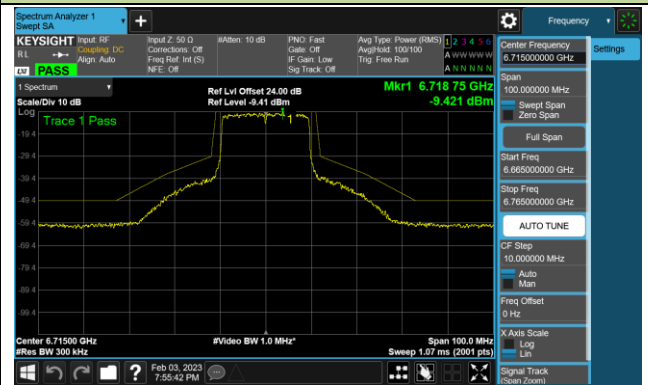

## 802.11ax-HE160 - Ant 1 (Nss = 4)

Channel 47 (6185MHz)

Channel 79 (6345MHz)

Channel 111 (6505MHz)

Channel 143 (6665MHz)

Channel 175 (6825MHz)

Channel 207 (6985MHz)

## 802.11ax-HE20 - Ant 2 (Nss = 4)

Channel 33 (6115MHz)

Channel 61 (6255MHz)

Channel 93 (6415MHz)

Channel 97 (6435MHz)

Channel 105 (6475MHz)

Channel 113 (6515MHz)

Channel 117 (6535MHz)

Channel 153 (6715MHz)

802.11ax-HE20 - Ant 2 (Nss = 4)

Channel 181 (6855MHz)

Channel 185 (6875MHz)

Channel 189 (6895MHz)

Channel 213 (7015MHz)

Channel 229 (7095MHz)

802.11ax-HE40 - Ant 2 (Nss = 4)