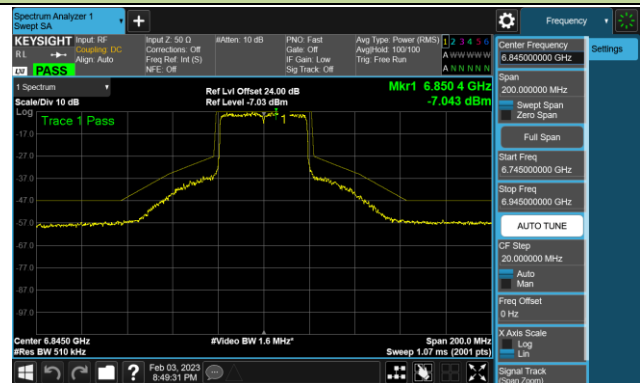

802.11ax-HE40 - Ant 1 (Nss = 4)

Channel 179 (6845MHz)

Channel 187 (6885MHz)

Channel 195 (6925MHz)

Channel 211 (7005MHz)

Channel 211 (7085MHz)

802.11ax-HE80 - Ant 1 (Nss = 4)

Channel 39 (6145MHz)

Channel 55 (6225MHz)

Channel 87 (6385MHz)

Channel 103 (6465MHz)

Channel 119 (6545MHz)

Channel 135 (6625MHz)

Channel 151 (6705MHz)

Channel 183 (6865MHz)

802.11ax-HE80 - Ant 1 (Nss = 4)

Channel 199 (6945MHz)

Channel 215 (7025MHz)