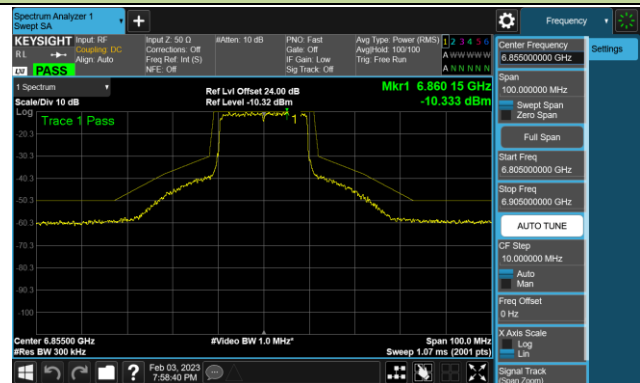

## 802.11ax-HE20 - Ant 2 (Nss = 4)

Channel 33 (6115MHz)

Channel 61 (6255MHz)

Channel 93 (6415MHz)

Channel 97 (6435MHz)

Channel 105 (6475MHz)

Channel 113 (6515MHz)

Channel 117 (6535MHz)

Channel 153 (6715MHz)

802.11ax-HE20 - Ant 2 (Nss = 4)

Channel 181 (6855MHz)

Channel 185 (6875MHz)

Channel 189 (6895MHz)

Channel 213 (7015MHz)

Channel 229 (7095MHz)

802.11ax-HE40 - Ant 2 (Nss = 4)