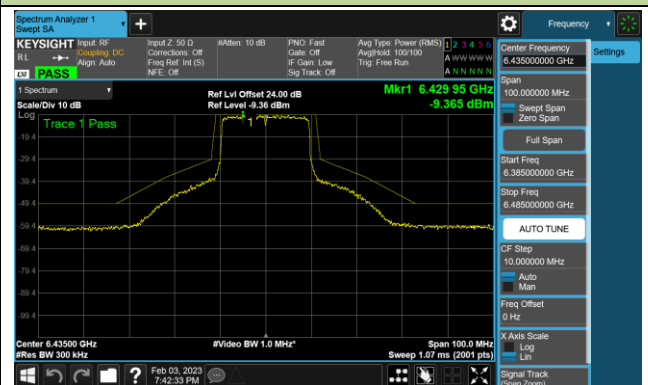

## 802.11ax-HE20 - Ant 3 (Nss = 4)

Channel 33 (6115MHz)

Channel 61 (6255MHz)

Channel 93 (6415MHz)

Channel 97 (6435MHz)

Channel 105 (6475MHz)

Channel 113 (6515MHz)

Channel 117 (6535MHz)

Channel 153 (6715MHz)

802.11ax-HE20 - Ant 3 (Nss = 4)

Channel 181 (6855MHz)

Channel 185 (6875MHz)

Channel 189 (6895MHz)

Channel 213 (7015MHz)

Channel 229 (7095MHz)