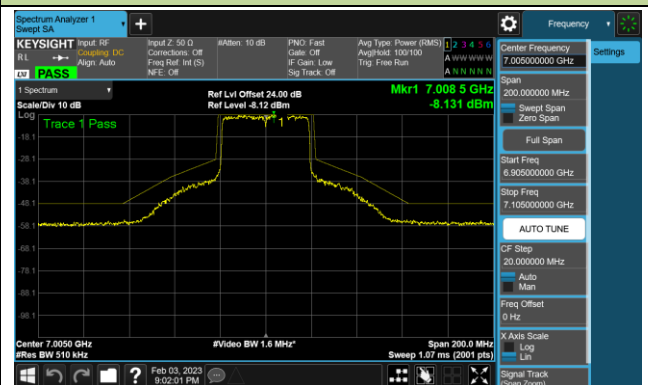

802.11ax-HE40 - Ant 2 (Nss = 4)

Channel 179 (6845MHz)

Channel 187 (6885MHz)

Channel 195 (6925MHz)

Channel 211 (7005MHz)

Channel 227 (7085MHz)

802.11ax-HE80 - Ant 2 (Nss = 4)

Channel 39 (6145MHz)

Channel 55 (6225MHz)

Channel 87 (6385MHz)

Channel 103 (6465MHz)

Channel 119 (6545MHz)

Channel 135 (6625MHz)

Channel 151 (6705MHz)

Channel 183 (6865MHz)

802.11ax-HE80 - Ant 2 (Nss = 4)