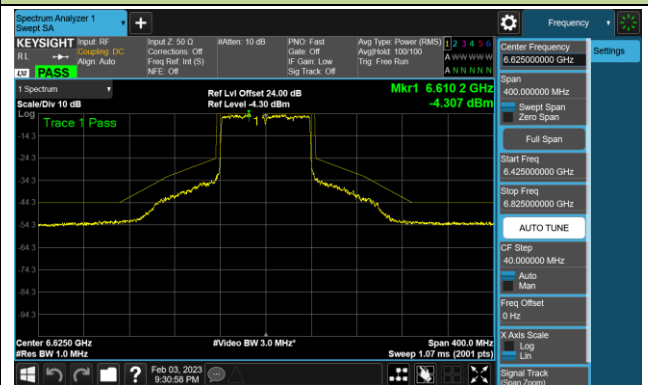

Channel 55 (6225MHz)

Channel 87 (6385MHz)

Channel 103 (6465MHz)

Channel 119 (6545MHz)

Channel 135 (6625MHz)

Channel 151 (6705MHz)

Channel 183 (6865MHz)

802.11ax-HE80 - Ant 2 (Nss = 4)

Channel 199 (6945MHz)

Channel 215 (7025MHz)

802.11ax-HE160 - Ant 2 (Nss = 4)

Channel 47 (6185MHz)

Channel 79 (6345MHz)

Channel 111 (6505MHz)

Channel 143 (6665MHz)

Channel 175 (6825MHz)