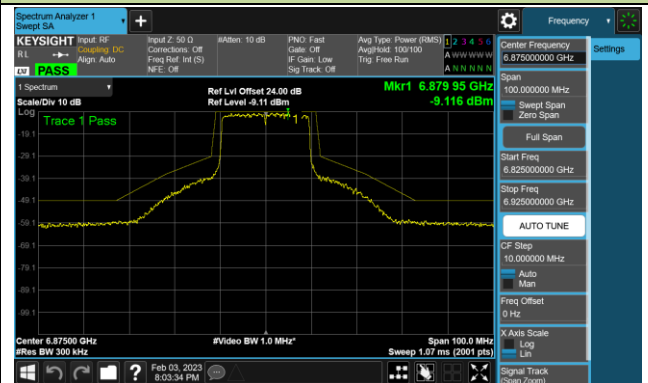

## 802.11ax-HE20 - Ant 3 (Nss = 4)

Channel 33 (6115MHz)

Channel 61 (6255MHz)

Channel 93 (6415MHz)

Channel 97 (6435MHz)

Channel 105 (6475MHz)

Channel 113 (6515MHz)

Channel 117 (6535MHz)

Channel 153 (6715MHz)

802.11ax-HE20 - Ant 3 (Nss = 4)

Channel 181 (6855MHz)

Channel 185 (6875MHz)

Channel 189 (6895MHz)

Channel 213 (7015MHz)

Channel 229 (7095MHz)