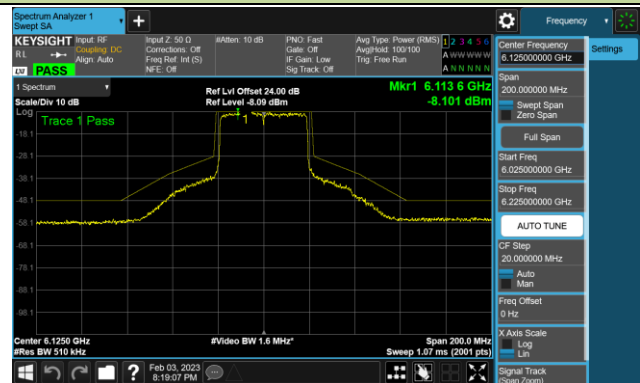

Channel 153 (6715MHz)

802.11ax-HE20 - Ant 2 (Nss = 4)

Channel 181 (6855MHz)

Channel 185 (6875MHz)

Channel 189 (6895MHz)

Channel 213 (7015MHz)

Channel 229 (7095MHz)

802.11ax-HE40 - Ant 2 (Nss = 4)

Channel 35 (6125MHz)

Channel 59 (6245MHz)

Channel 91 (6405MHz)

Channel 99 (6445MHz)

Channel 107 (6485MHz)

Channel 115 (6525MHz)

Channel 123 (6565MHz)

Channel 147 (6685MHz)