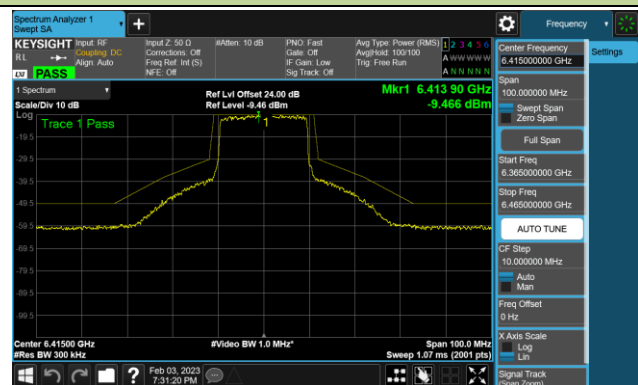

## 802.11ax-HE20 - Ant 3 (Nss = 4)

Channel 33 (6115MHz)

Channel 61 (6255MHz)

Channel 93 (6415MHz)

Channel 97 (6435MHz)

Channel 105 (6475MHz)

Channel 113 (6515MHz)

Channel 117 (6535MHz)

Channel 153 (6715MHz)

802.11ax-HE20 - Ant 3 (Nss = 4)

Channel 181 (6855MHz)

Channel 185 (6875MHz)

Channel 189 (6895MHz)

Channel 213 (7015MHz)

Channel 229 (7095MHz)