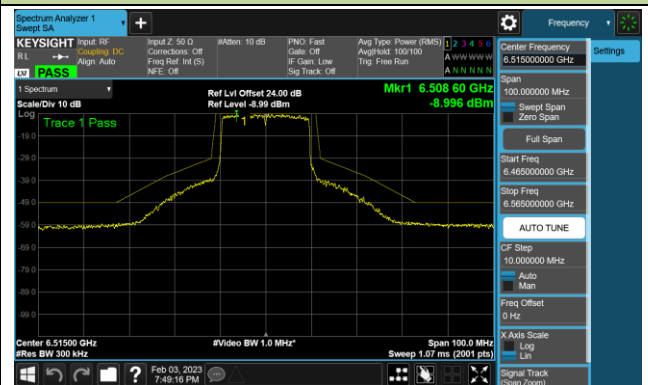

## 802.11ax-HE20 - Ant 3 (Nss = 4)

Channel 33 (6115MHz)

Channel 61 (6255MHz)

Channel 93 (6415MHz)

Channel 97 (6435MHz)

Channel 105 (6475MHz)

Channel 113 (6515MHz)

Channel 117 (6535MHz)

Channel 153 (6715MHz)

802.11ax-HE20 - Ant 3 (Nss = 4)

Channel 181 (6855MHz)

Channel 185 (6875MHz)

Channel 189 (6895MHz)

Channel 213 (7015MHz)

Channel 229 (7095MHz)