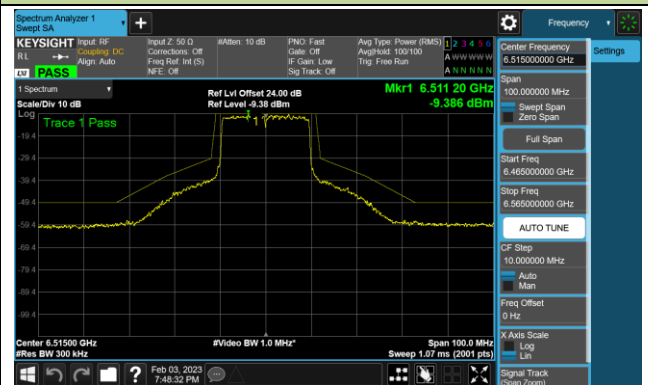

## 802.11ax-HE20 - Ant 2 (Nss = 4)

Channel 33 (6115MHz)

Channel 61 (6255MHz)

Channel 93 (6415MHz)

Channel 97 (6435MHz)

Channel 105 (6475MHz)

Channel 113 (6515MHz)

Channel 117 (6535MHz)

Channel 153 (6715MHz)

802.11ax-HE20 - Ant 2 (Nss = 4)

Channel 181 (6855MHz)

Channel 185 (6875MHz)

Channel 189 (6895MHz)

Channel 213 (7015MHz)

Channel 229 (7095MHz)

802.11ax-HE40 - Ant 2 (Nss = 4)