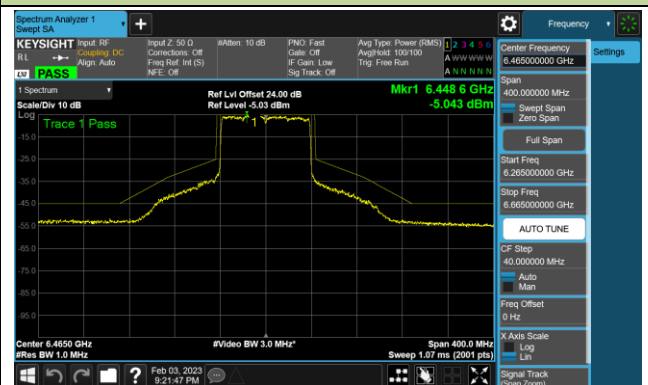

802.11ax-HE40 - Ant 1 (Nss = 4)

Channel 179 (6845MHz)

Channel 187 (6885MHz)

Channel 195 (6925MHz)

Channel 211 (7005MHz)

Channel 211 (7085MHz)

802.11ax-HE80 - Ant 1 (Nss = 4)

Channel 39 (6145MHz)

Channel 55 (6225MHz)

Channel 87 (6385MHz)

Channel 103 (6465MHz)

Channel 119 (6545MHz)

Channel 135 (6625MHz)

Channel 151 (6705MHz)

Channel 183 (6865MHz)

802.11ax-HE80 - Ant 1 (Nss = 4)

Channel 199 (6945MHz)

Channel 215 (7025MHz)