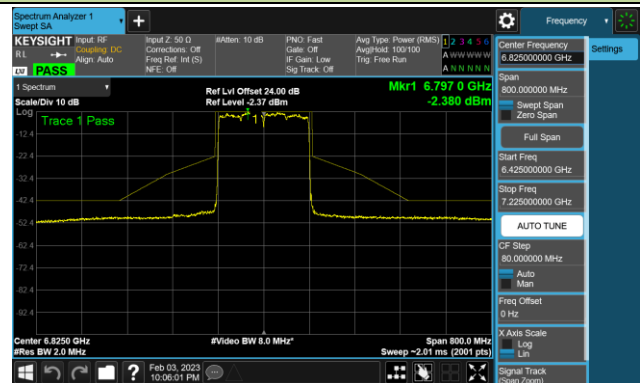

Channel 199 (6945MHz)

Channel 215 (7025MHz)

## 802.11ax-HE160 - Ant 1 (Nss = 4)

Channel 47 (6185MHz)

Channel 79 (6345MHz)

Channel 111 (6505MHz)

Channel 143 (6665MHz)

Channel 175 (6825MHz)

Channel 207 (6985MHz)

## 802.11ax-HE20 - Ant 2 (Nss = 4)

Channel 33 (6115MHz)

Channel 61 (6255MHz)

Channel 93 (6415MHz)

Channel 97 (6435MHz)

Channel 105 (6475MHz)

Channel 113 (6515MHz)

Channel 117 (6535MHz)