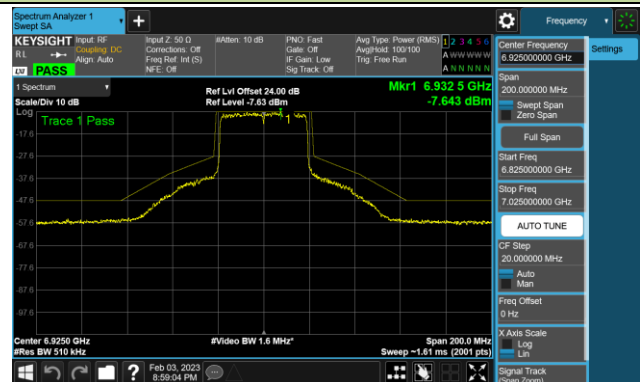

802.11ax-HE40 - Ant 1 (Nss = 4)

Channel 179 (6845MHz)

Channel 187 (6885MHz)

Channel 195 (6925MHz)

Channel 211 (7005MHz)

Channel 211 (7085MHz)

802.11ax-HE80 - Ant 1 (Nss = 4)

Channel 39 (6145MHz)

Channel 55 (6225MHz)

Channel 87 (6385MHz)

Channel 103 (6465MHz)

Channel 119 (6545MHz)

Channel 135 (6625MHz)

Channel 151 (6705MHz)

Channel 183 (6865MHz)

802.11ax-HE80 - Ant 1 (Nss = 4)

Channel 199 (6945MHz)

Channel 215 (7025MHz)