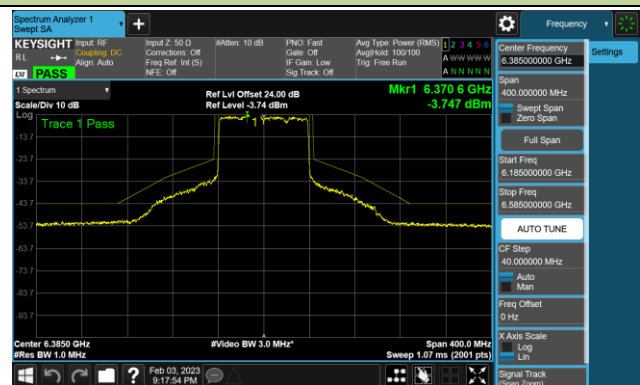

802.11ax-HE40 - Ant 2 (Nss = 4)

Channel 179 (6845MHz)

Channel 187 (6885MHz)

Channel 195 (6925MHz)

Channel 211 (7005MHz)

Channel 227 (7085MHz)

802.11ax-HE80 - Ant 2 (Nss = 4)

Channel 39 (6145MHz)

Channel 55 (6225MHz)

Channel 87 (6385MHz)

Channel 103 (6465MHz)

Channel 119 (6545MHz)

Channel 135 (6625MHz)

Channel 151 (6705MHz)

Channel 183 (6865MHz)

802.11ax-HE80 - Ant 2 (Nss = 4)