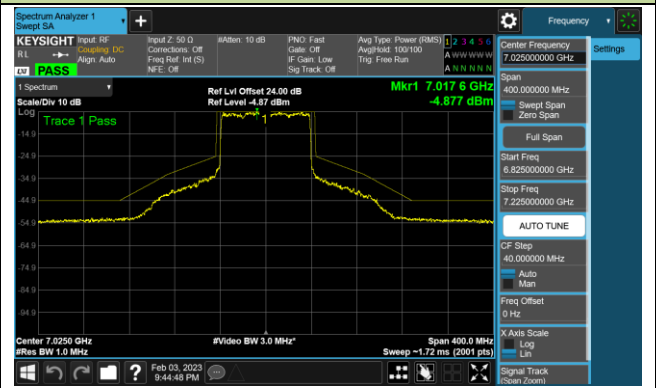

Channel 55 (6225MHz)

Channel 87 (6385MHz)

Channel 103 (6465MHz)

Channel 119 (6545MHz)

Channel 135 (6625MHz)

Channel 151 (6705MHz)

Channel 183 (6865MHz)

802.11ax-HE80 - Ant 1 (Nss = 4)

Channel 199 (6945MHz)

Channel 215 (7025MHz)