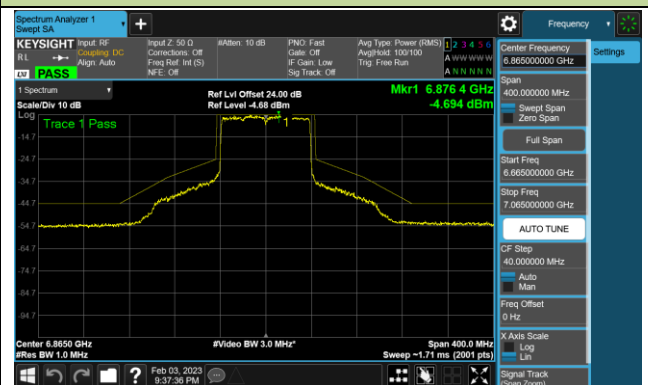

Channel 55 (6225MHz)

Channel 87 (6385MHz)

Channel 103 (6465MHz)

Channel 119 (6545MHz)

Channel 135 (6625MHz)

Channel 151 (6705MHz)

Channel 183 (6865MHz)

802.11ax-HE80 - Ant 1 (Nss = 4)

Channel 199 (6945MHz)

Channel 215 (7025MHz)