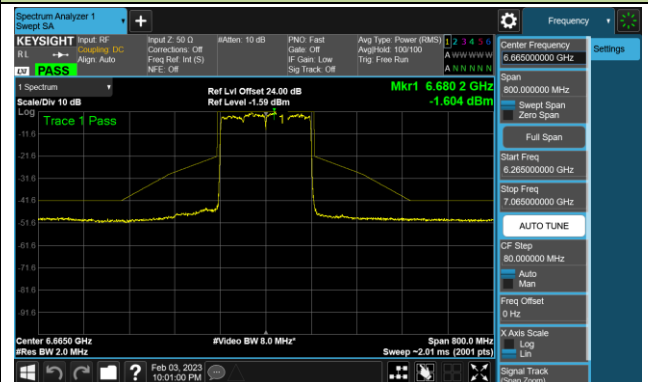

## 802.11ax-HE160 - Ant 1 (Nss = 4)

Channel 47 (6185MHz)

Channel 79 (6345MHz)

Channel 111 (6505MHz)

Channel 143 (6665MHz)

Channel 175 (6825MHz)

Channel 207 (6985MHz)

## 802.11ax-HE20 - Ant 2 (Nss = 4)

Channel 33 (6115MHz)

Channel 61 (6255MHz)

Channel 93 (6415MHz)

Channel 97 (6435MHz)

Channel 105 (6475MHz)

Channel 113 (6515MHz)

Channel 117 (6535MHz)