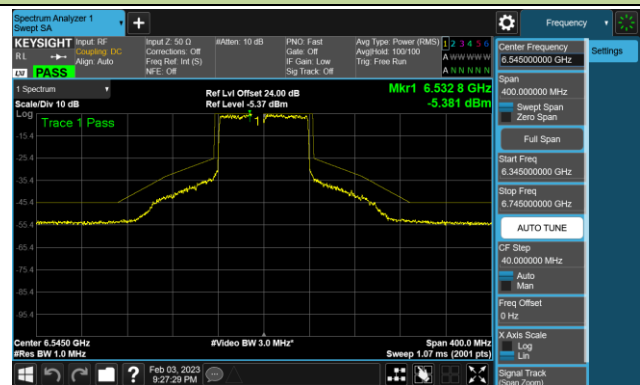

Channel 55 (6225MHz)

Channel 87 (6385MHz)

Channel 103 (6465MHz)

Channel 119 (6545MHz)

Channel 135 (6625MHz)

Channel 151 (6705MHz)

Channel 183 (6865MHz)

802.11ax-HE80 - Ant 1 (Nss = 4)

Channel 199 (6945MHz)

Channel 215 (7025MHz)