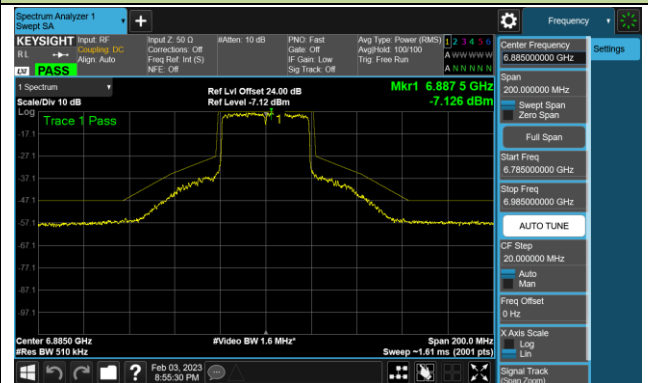

Channel 35 (6125MHz)

Channel 59 (6245MHz)

Channel 91 (6405MHz)

Channel 99 (6445MHz)

Channel 107 (6485MHz)

Channel 115 (6525MHz)

Channel 123 (6565MHz)

Channel 147 (6685MHz)

802.11ax-HE40 - Ant 2 (Nss = 4)

Channel 179 (6845MHz)

Channel 187 (6885MHz)

Channel 195 (6925MHz)

Channel 211 (7005MHz)

Channel 227 (7085MHz)

802.11ax-HE80 - Ant 2 (Nss = 4)

Channel 39 (6145MHz)