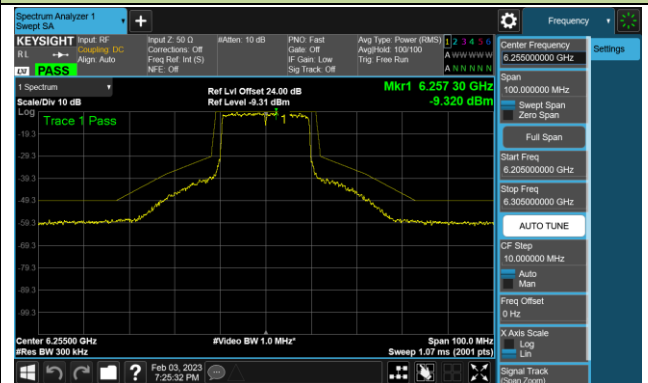

Channel 199 (6945MHz)

Channel 215 (7025MHz)

802.11ax-HE160 - Ant 2 (Nss = 4)

Channel 47 (6185MHz)

Channel 79 (6345MHz)

Channel 111 (6505MHz)

Channel 143 (6665MHz)

Channel 175 (6825MHz)

Channel 175 (6985MHz)

## 802.11ax-HE20 - Ant 3 (Nss = 4)

Channel 33 (6115MHz)

Channel 61 (6255MHz)

Channel 93 (6415MHz)

Channel 97 (6435MHz)

Channel 105 (6475MHz)

Channel 113 (6515MHz)

Channel 117 (6535MHz)