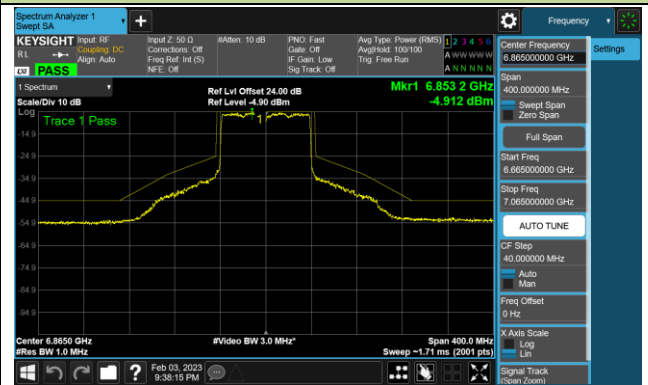

Channel 55 (6225MHz)

Channel 87 (6385MHz)

Channel 103 (6465MHz)

Channel 119 (6545MHz)

Channel 135 (6625MHz)

Channel 151 (6705MHz)

Channel 183 (6865MHz)

802.11ax-HE80 - Ant 2 (Nss = 4)

Channel 199 (6945MHz)

Channel 215 (7025MHz)

802.11ax-HE160 - Ant 2 (Nss = 4)

Channel 47 (6185MHz)

Channel 79 (6345MHz)

Channel 111 (6505MHz)

Channel 143 (6665MHz)

Channel 175 (6825MHz)