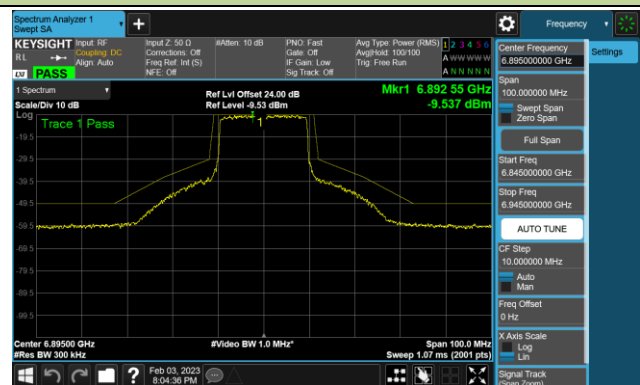

## 802.11ax-HE20 - Ant 3 (Nss = 4)

Channel 33 (6115MHz)

Channel 61 (6255MHz)

Channel 93 (6415MHz)

Channel 97 (6435MHz)

Channel 105 (6475MHz)

Channel 113 (6515MHz)

Channel 117 (6535MHz)

Channel 153 (6715MHz)

802.11ax-HE20 - Ant 3 (Nss = 4)

Channel 181 (6855MHz)

Channel 185 (6875MHz)

Channel 189 (6895MHz)

Channel 213 (7015MHz)

Channel 229 (7095MHz)