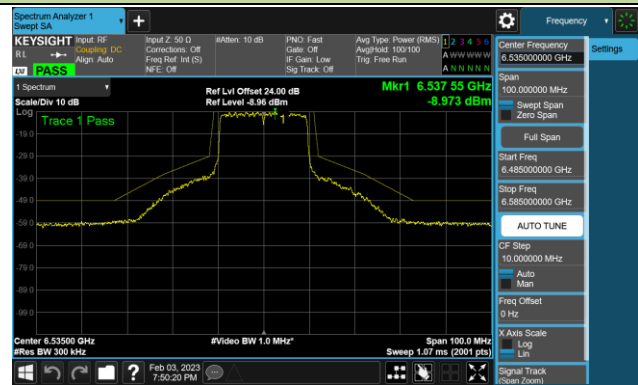

## 802.11ax-HE20 - Ant 3 (Nss = 4)

Channel 33 (6115MHz)

Channel 61 (6255MHz)

Channel 93 (6415MHz)

Channel 97 (6435MHz)

Channel 105 (6475MHz)

Channel 113 (6515MHz)

Channel 117 (6535MHz)

Channel 153 (6715MHz)

802.11ax-HE20 - Ant 3 (Nss = 4)

Channel 181 (6855MHz)

Channel 185 (6875MHz)

Channel 189 (6895MHz)

Channel 213 (7015MHz)

Channel 229 (7095MHz)