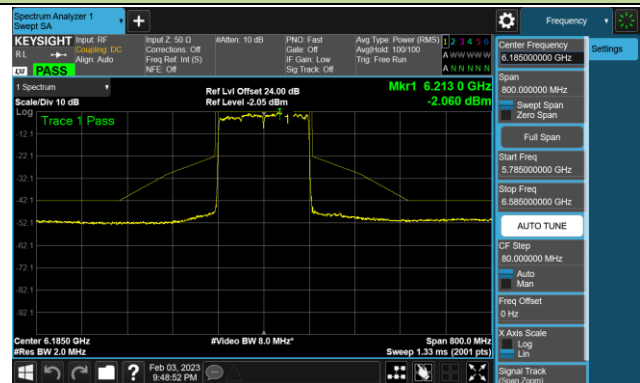

Channel 55 (6225MHz)

Channel 87 (6385MHz)

Channel 103 (6465MHz)

Channel 119 (6545MHz)

Channel 135 (6625MHz)

Channel 151 (6705MHz)

Channel 183 (6865MHz)

802.11ax-HE80 - Ant 2 (Nss = 4)

Channel 199 (6945MHz)

Channel 215 (7025MHz)

802.11ax-HE160 - Ant 2 (Nss = 4)

Channel 47 (6185MHz)

Channel 79 (6345MHz)

Channel 111 (6505MHz)

Channel 143 (6665MHz)

Channel 175 (6825MHz)