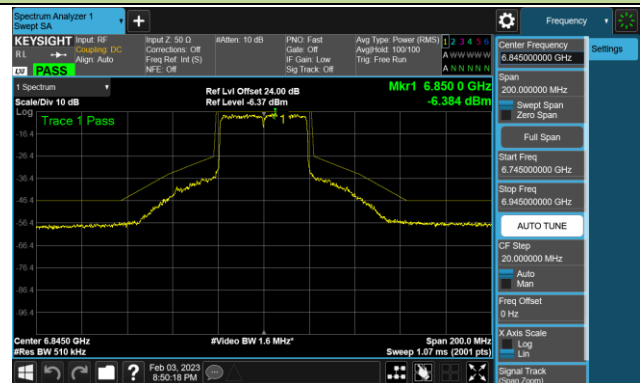

Channel 153 (6715MHz)

802.11ax-HE20 - Ant 2 (Nss = 4)

Channel 181 (6855MHz)

Channel 185 (6875MHz)

Channel 189 (6895MHz)

Channel 213 (7015MHz)

Channel 229 (7095MHz)

802.11ax-HE40 - Ant 2 (Nss = 4)

Channel 35 (6125MHz)

Channel 59 (6245MHz)

Channel 91 (6405MHz)

Channel 99 (6445MHz)

Channel 107 (6485MHz)

Channel 115 (6525MHz)

Channel 123 (6565MHz)

Channel 147 (6685MHz)

802.11ax-HE40 - Ant 2 (Nss = 4)

Channel 179 (6845MHz)

Channel 187 (6885MHz)

Channel 195 (6925MHz)

Channel 211 (7005MHz)

Channel 227 (7085MHz)

802.11ax-HE80 - Ant 2 (Nss = 4)

Channel 39 (6145MHz)