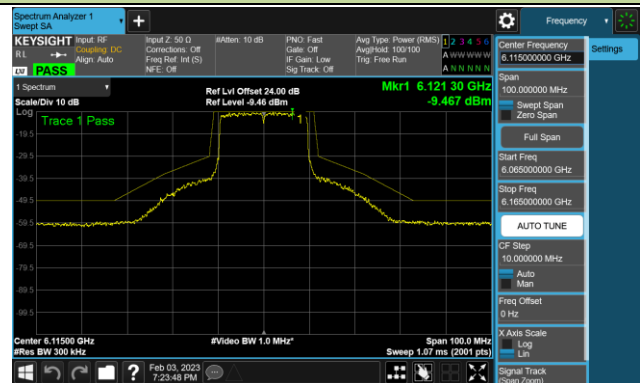

Channel 199 (6945MHz)

Channel 215 (7025MHz)

## 802.11ax-HE160 - Ant 1 (Nss = 4)

Channel 47 (6185MHz)

Channel 79 (6345MHz)

Channel 111 (6505MHz)

Channel 143 (6665MHz)

Channel 175 (6825MHz)

Channel 207 (6985MHz)

## 802.11ax-HE20 - Ant 2 (Nss = 4)

Channel 33 (6115MHz)

Channel 61 (6255MHz)

Channel 93 (6415MHz)

Channel 97 (6435MHz)

Channel 105 (6475MHz)

Channel 113 (6515MHz)

Channel 117 (6535MHz)