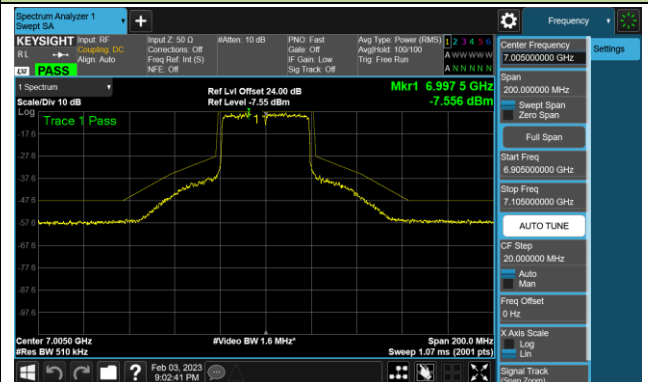

802.11ax-HE40 - Ant 1 (Nss = 4)

Channel 179 (6845MHz)

Channel 187 (6885MHz)

Channel 195 (6925MHz)

Channel 211 (7005MHz)

Channel 211 (7085MHz)

802.11ax-HE80 - Ant 1 (Nss = 4)

Channel 39 (6145MHz)

Channel 55 (6225MHz)

Channel 87 (6385MHz)

Channel 103 (6465MHz)

Channel 119 (6545MHz)

Channel 135 (6625MHz)

Channel 151 (6705MHz)

Channel 183 (6865MHz)

802.11ax-HE80 - Ant 1 (Nss = 4)

Channel 199 (6945MHz)

Channel 215 (7025MHz)