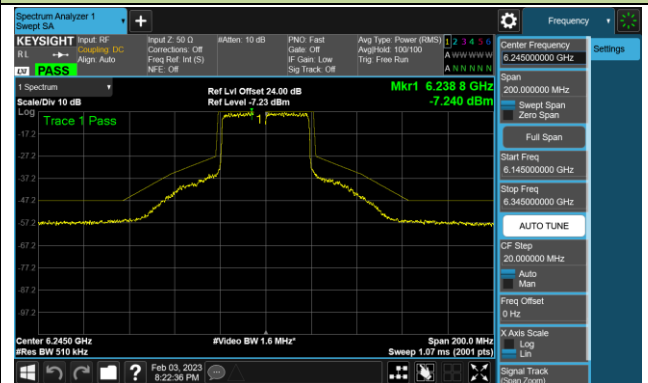

Channel 59 (6245MHz)