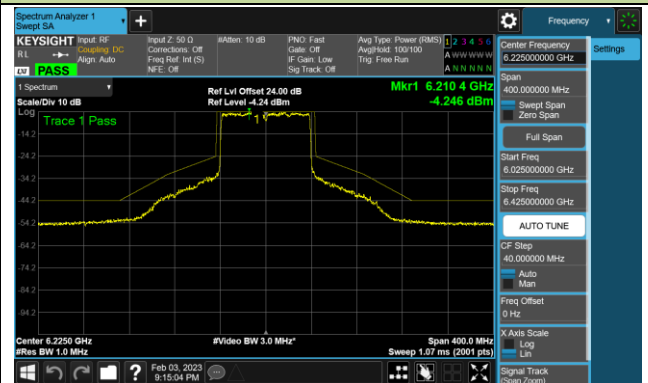

802.11ax-HE40 - Ant 2 (Nss = 4)

Channel 179 (6845MHz)

Channel 187 (6885MHz)

Channel 195 (6925MHz)

Channel 211 (7005MHz)

Channel 227 (7085MHz)

802.11ax-HE80 - Ant 2 (Nss = 4)

Channel 39 (6145MHz)

Channel 55 (6225MHz)

Channel 87 (6385MHz)

Channel 103 (6465MHz)

Channel 119 (6545MHz)

Channel 135 (6625MHz)

Channel 151 (6705MHz)

Channel 183 (6865MHz)

802.11ax-HE80 - Ant 2 (Nss = 4)