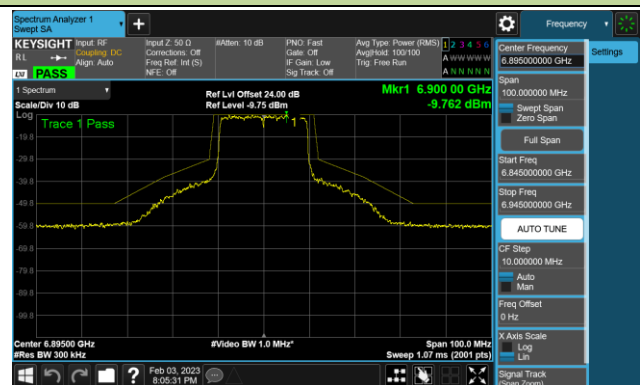

Channel 153 (6715MHz)

802.11ax-HE20 - Ant 2 (Nss = 4)

Channel 181 (6855MHz)

Channel 185 (6875MHz)

Channel 189 (6895MHz)

Channel 213 (7015MHz)

Channel 229 (7095MHz)

802.11ax-HE40 - Ant 2 (Nss = 4)