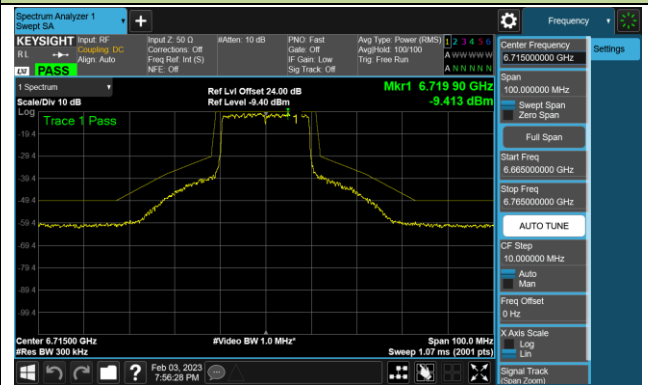

## 802.11ax-HE20 - Ant 3 (Nss = 4)

Channel 33 (6115MHz)

Channel 61 (6255MHz)

Channel 93 (6415MHz)

Channel 97 (6435MHz)

Channel 105 (6475MHz)

Channel 113 (6515MHz)

Channel 117 (6535MHz)

Channel 153 (6715MHz)

802.11ax-HE20 - Ant 3 (Nss = 4)

Channel 181 (6855MHz)

Channel 185 (6875MHz)

Channel 189 (6895MHz)

Channel 213 (7015MHz)

Channel 229 (7095MHz)