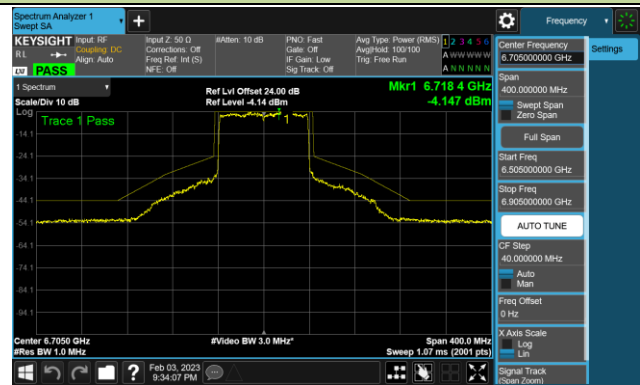

Channel 55 (6225MHz)

Channel 87 (6385MHz)

Channel 103 (6465MHz)

Channel 119 (6545MHz)

Channel 135 (6625MHz)

Channel 151 (6705MHz)

Channel 183 (6865MHz)

802.11ax-HE80 - Ant 2 (Nss = 4)

Channel 199 (6945MHz)

Channel 215 (7025MHz)

802.11ax-HE160 - Ant 2 (Nss = 4)

Channel 47 (6185MHz)

Channel 79 (6345MHz)

Channel 111 (6505MHz)

Channel 143 (6665MHz)

Channel 175 (6825MHz)