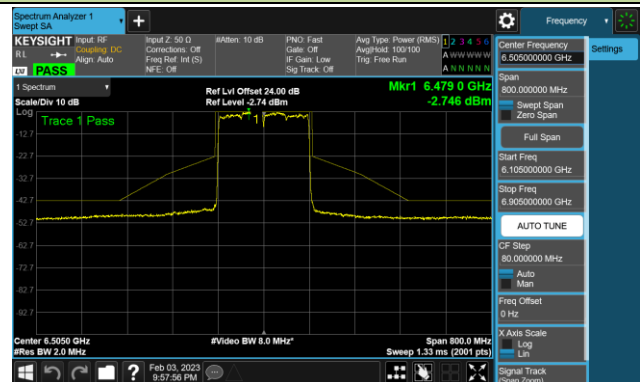

Channel 199 (6945MHz)

Channel 215 (7025MHz)

## 802.11ax-HE160 - Ant 1 (Nss = 4)

Channel 47 (6185MHz)

Channel 79 (6345MHz)

Channel 111 (6505MHz)

Channel 143 (6665MHz)

Channel 175 (6825MHz)

Channel 207 (6985MHz)

## 802.11ax-HE20 - Ant 2 (Nss = 4)

Channel 33 (6115MHz)

Channel 61 (6255MHz)

Channel 93 (6415MHz)

Channel 97 (6435MHz)

Channel 105 (6475MHz)

Channel 113 (6515MHz)

Channel 117 (6535MHz)