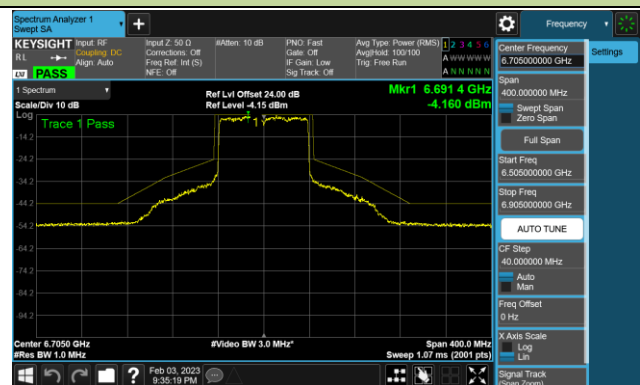

Channel 55 (6225MHz)

Channel 87 (6385MHz)

Channel 103 (6465MHz)

Channel 119 (6545MHz)

Channel 135 (6625MHz)

Channel 151 (6705MHz)

Channel 183 (6865MHz)

802.11ax-HE80 - Ant 1 (Nss = 4)

Channel 199 (6945MHz)

Channel 215 (7025MHz)