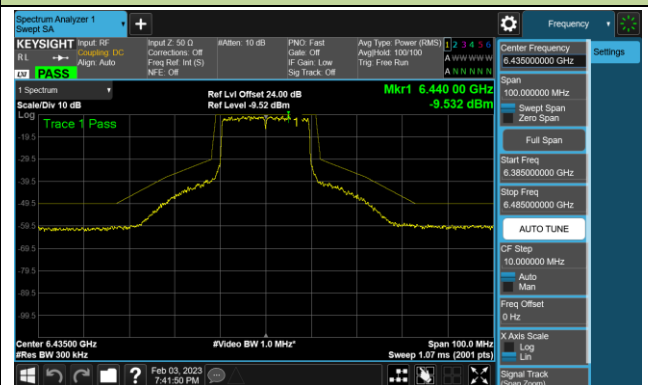

## 802.11ax-HE20 - Ant 2 (Nss = 4)

Channel 33 (6115MHz)

Channel 61 (6255MHz)

Channel 93 (6415MHz)

Channel 97 (6435MHz)

Channel 105 (6475MHz)

Channel 113 (6515MHz)

Channel 117 (6535MHz)

Channel 153 (6715MHz)

802.11ax-HE20 - Ant 2 (Nss = 4)

Channel 181 (6855MHz)

Channel 185 (6875MHz)

Channel 189 (6895MHz)

Channel 213 (7015MHz)

Channel 229 (7095MHz)

802.11ax-HE40 - Ant 2 (Nss = 4)