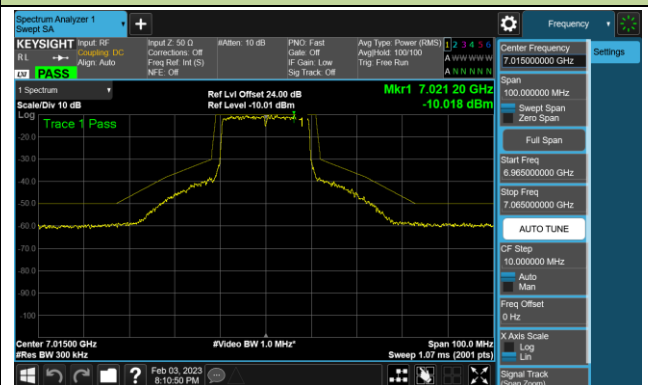

Channel 153 (6715MHz)

802.11ax-HE20 - Ant 2 (Nss = 4)

Channel 181 (6855MHz)

Channel 185 (6875MHz)

Channel 189 (6895MHz)

Channel 213 (7015MHz)

Channel 229 (7095MHz)

802.11ax-HE40 - Ant 2 (Nss = 4)

Channel 35 (6125MHz)

Channel 59 (6245MHz)

Channel 91 (6405MHz)

Channel 99 (6445MHz)

Channel 107 (6485MHz)

Channel 115 (6525MHz)

Channel 123 (6565MHz)

Channel 147 (6685MHz)