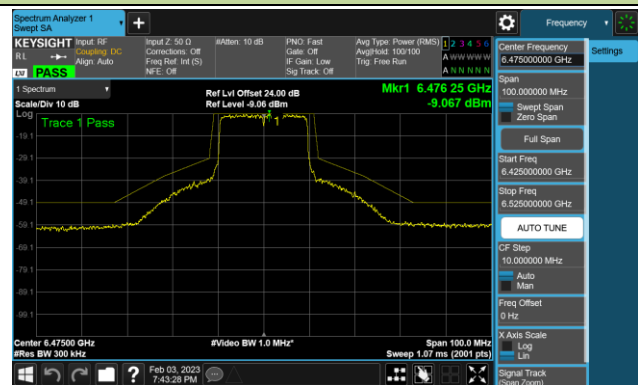

## 802.11ax-HE20 - Ant 3 (Nss = 4)

Channel 33 (6115MHz)

Channel 61 (6255MHz)

Channel 93 (6415MHz)

Channel 97 (6435MHz)

Channel 105 (6475MHz)

Channel 113 (6515MHz)

Channel 117 (6535MHz)

Channel 153 (6715MHz)

802.11ax-HE20 - Ant 3 (Nss = 4)

Channel 181 (6855MHz)

Channel 185 (6875MHz)

Channel 189 (6895MHz)

Channel 213 (7015MHz)

Channel 229 (7095MHz)