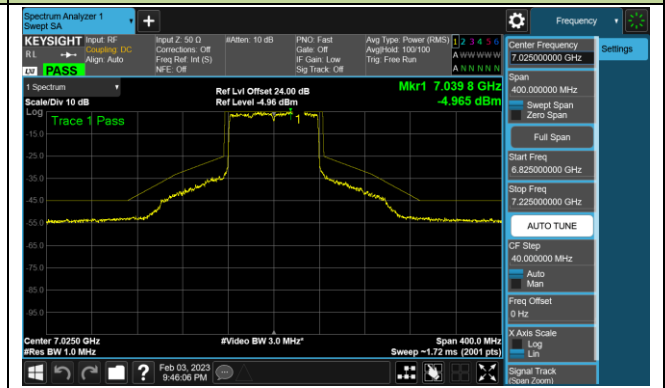

Channel 55 (6225MHz)

Channel 87 (6385MHz)

Channel 103 (6465MHz)

Channel 119 (6545MHz)

Channel 135 (6625MHz)

Channel 151 (6705MHz)

Channel 183 (6865MHz)

802.11ax-HE80 - Ant 2 (Nss = 4)

Channel 199 (6945MHz)

Channel 215 (7025MHz)

802.11ax-HE160 - Ant 2 (Nss = 4)

Channel 47 (6185MHz)

Channel 79 (6345MHz)

Channel 111 (6505MHz)

Channel 143 (6665MHz)

Channel 175 (6825MHz)