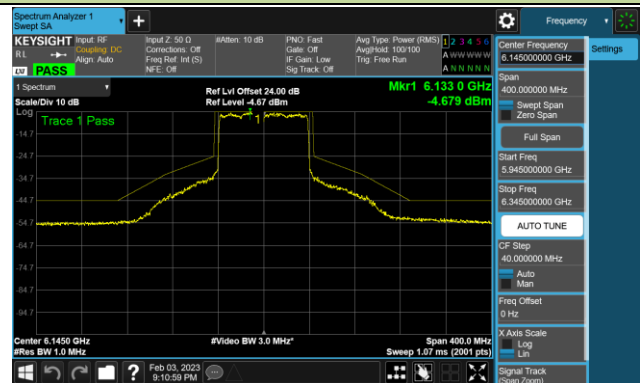

802.11ax-HE40 - Ant 1 (Nss = 4)

Channel 179 (6845MHz)

Channel 187 (6885MHz)

Channel 195 (6925MHz)

Channel 211 (7005MHz)

Channel 211 (7085MHz)

802.11ax-HE80 - Ant 1 (Nss = 4)

Channel 39 (6145MHz)

Channel 55 (6225MHz)

Channel 87 (6385MHz)

Channel 103 (6465MHz)

Channel 119 (6545MHz)

Channel 135 (6625MHz)

Channel 151 (6705MHz)

Channel 183 (6865MHz)

802.11ax-HE80 - Ant 1 (Nss = 4)

Channel 199 (6945MHz)

Channel 215 (7025MHz)