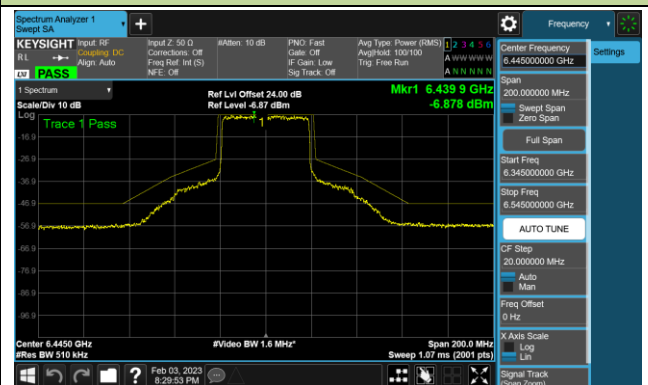

Channel 35 (6125MHz)

Channel 59 (6245MHz)

Channel 91 (6405MHz)

Channel 99 (6445MHz)

Channel 107 (6485MHz)

Channel 115 (6525MHz)

Channel 123 (6565MHz)

Channel 147 (6685MHz)

802.11ax-HE40 - Ant 2 (Nss = 4)

Channel 179 (6845MHz)

Channel 187 (6885MHz)

Channel 195 (6925MHz)

Channel 211 (7005MHz)

Channel 227 (7085MHz)

802.11ax-HE80 - Ant 2 (Nss = 4)

Channel 39 (6145MHz)