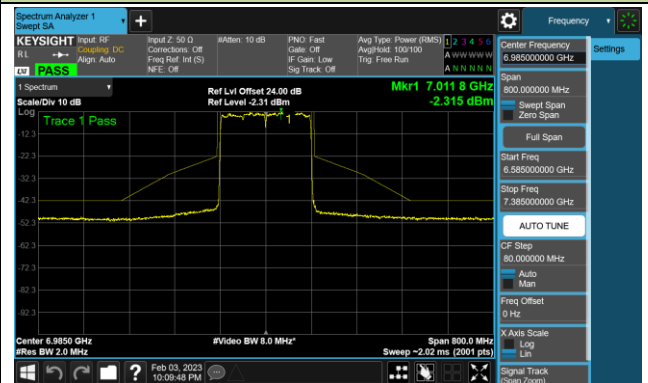

Channel 55 (6225MHz)

Channel 87 (6385MHz)

Channel 103 (6465MHz)

Channel 119 (6545MHz)

Channel 135 (6625MHz)

Channel 151 (6705MHz)

Channel 183 (6865MHz)

802.11ax-HE80 - Ant 2 (Nss = 4)

Channel 199 (6945MHz)

Channel 215 (7025MHz)

802.11ax-HE160 - Ant 2 (Nss = 4)

Channel 47 (6185MHz)

Channel 79 (6345MHz)

Channel 111 (6505MHz)

Channel 143 (6665MHz)

Channel 175 (6825MHz)

Channel 175 (6985MHz)