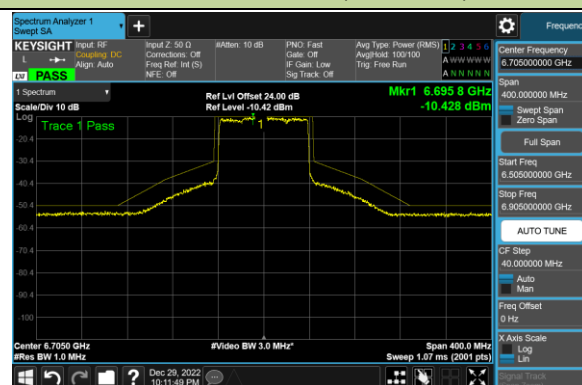

## 802.11ax-HE80 - Ant 3 (Nss = 1)

Channel 39 (6145MHz)

Channel 55 (6225MHz)

Channel 87 (6385MHz)

Channel 103 (6465MHz)

Channel 119 (6545MHz)

Channel 135 (6625MHz)

Channel 151 (6705MHz)

Channel 183 (6865MHz)

802.11ax-HE80 - Ant 3 (Nss = 1)

Channel 199 (6945MHz)

Channel 215 (7025MHz)