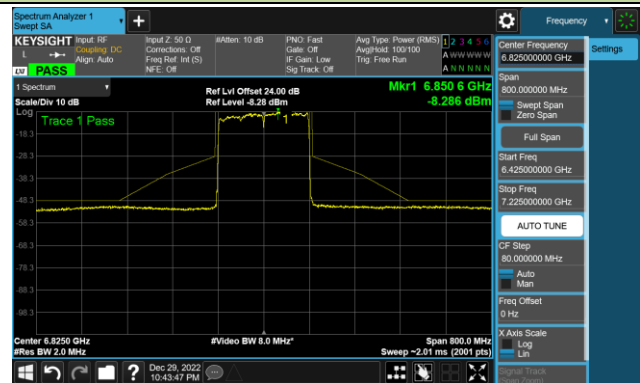

## 802.11ax-HE160 - Ant 3 (Nss = 1)

Channel 47 (6185MHz)

Channel 79 (6345MHz)

Channel 111 (6505MHz)

Channel 143 (6665MHz)

Channel 175 (6825MHz)

Channel 207 (6985MHz)

802.11ax-HE20 - Ant 0 (Nss = 4)