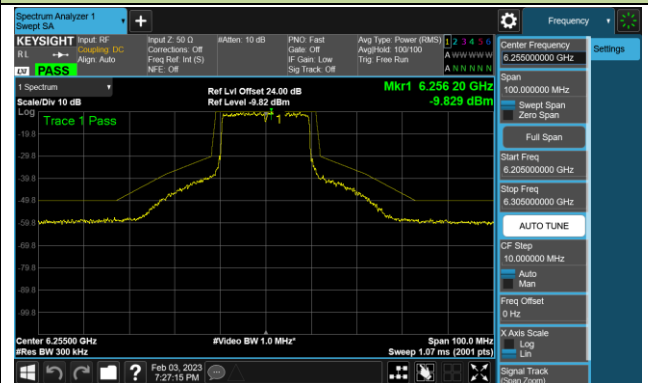

## 802.11ax-HE160 - Ant 0 (Nss = 4)

Channel 47 (6185MHz)

Channel 79 (6345MHz)

Channel 111 (6505MHz)

Channel 143 (6665MHz)

Channel 175 (6825MHz)

Channel 175 (6985MHz)

802.11ax-HE20 - Ant 1 (Nss = 4)

Channel 33 (6115MHz)

Channel 61 (6255MHz)

Channel 93 (6415MHz)

Channel 97 (6435MHz)

Channel 105 (6475MHz)

Channel 113 (6515MHz)

Channel 117 (6535MHz)

Channel 153 (6715MHz)