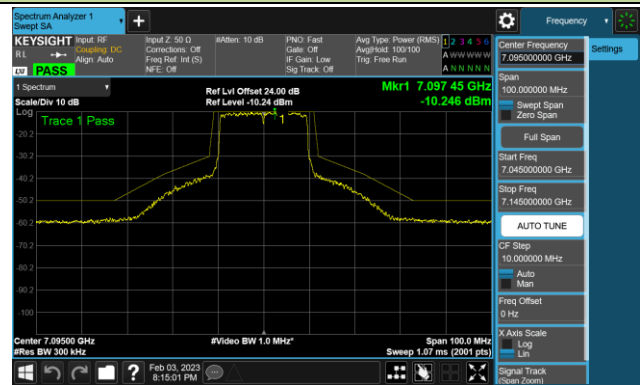

802.11ax-HE20 - Ant 1 (Nss = 4)

Channel 181 (6855MHz)

Channel 185 (6875MHz)

Channel 189 (6895MHz)

Channel 213 (7015MHz)

Channel 229 (7095MHz)

802.11ax-HE40 - Ant 1 (Nss = 4)

Channel 35 (6125MHz)

Channel 59 (6245MHz)

Channel 91 (6405MHz)

Channel 99 (6445MHz)

Channel 107 (6485MHz)

Channel 115 (6525MHz)

Channel 123 (6565MHz)

Channel 147 (6685MHz)