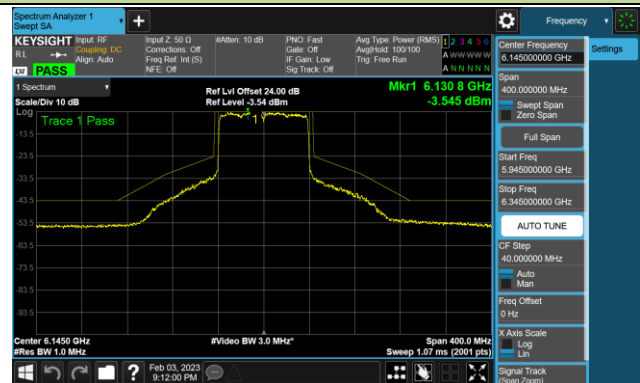

Channel 179 (6845MHz)

Channel 187 (6885MHz)

Channel 195 (6925MHz)

Channel 211 (7005MHz)

Channel 227 (7085MHz)

802.11ax-HE80 - Ant 0 (Nss = 4)

Channel 39 (6145MHz)

Channel 55 (6225MHz)

Channel 87 (6385MHz)

Channel 103 (6465MHz)

Channel 119 (6545MHz)

Channel 135 (6625MHz)

Channel 151 (6705MHz)

Channel 183 (6865MHz)

802.11ax-HE80 - Ant 0 (Nss = 4)

Channel 199 (6945MHz)

Channel 215 (7025MHz)