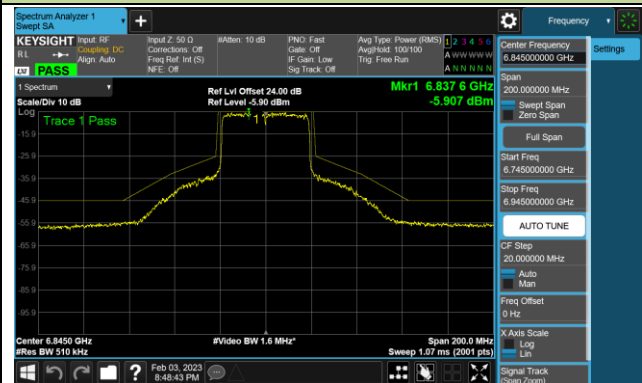

Channel 59 (6245MHz)

Channel 91 (6405MHz)

Channel 99 (6445MHz)

Channel 107 (6485MHz)

Channel 115 (6525MHz)

Channel 123 (6565MHz)

Channel 147 (6685MHz)

802.11ax-HE40 - Ant 0 (Nss = 4)

Channel 179 (6845MHz)

Channel 187 (6885MHz)

Channel 195 (6925MHz)

Channel 211 (7005MHz)

Channel 227 (7085MHz)

802.11ax-HE80 - Ant 0 (Nss = 4)

Channel 39 (6145MHz)

Channel 55 (6225MHz)