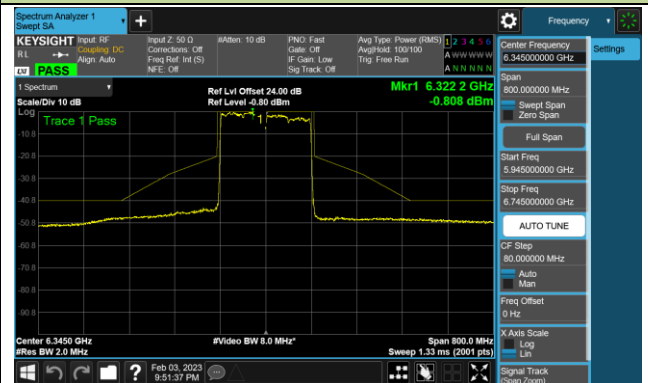

Channel 87 (6385MHz)

Channel 103 (6465MHz)

Channel 119 (6545MHz)

Channel 135 (6625MHz)

Channel 151 (6705MHz)

Channel 183 (6865MHz)

802.11ax-HE80 - Ant 0 (Nss = 4)

Channel 199 (6945MHz)

Channel 215 (7025MHz)

## 802.11ax-HE160 - Ant 0 (Nss = 4)

Channel 47 (6185MHz)

Channel 79 (6345MHz)

Channel 111 (6505MHz)

Channel 143 (6665MHz)

Channel 175 (6825MHz)

Channel 175 (6985MHz)

802.11ax-HE20 - Ant 1 (Nss = 4)