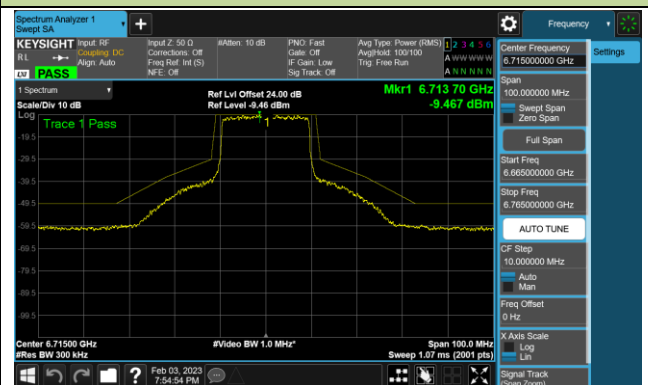

Channel 33 (6115MHz)

Channel 61 (6255MHz)

Channel 93 (6415MHz)

Channel 97 (6435MHz)

Channel 105 (6475MHz)

Channel 113 (6515MHz)

Channel 117 (6535MHz)

Channel 153 (6715MHz)

802.11ax-HE20 - Ant 1 (Nss = 4)

Channel 181 (6855MHz)

Channel 185 (6875MHz)

Channel 189 (6895MHz)

Channel 213 (7015MHz)

Channel 229 (7095MHz)

802.11ax-HE40 - Ant 1 (Nss = 4)

Channel 35 (6125MHz)