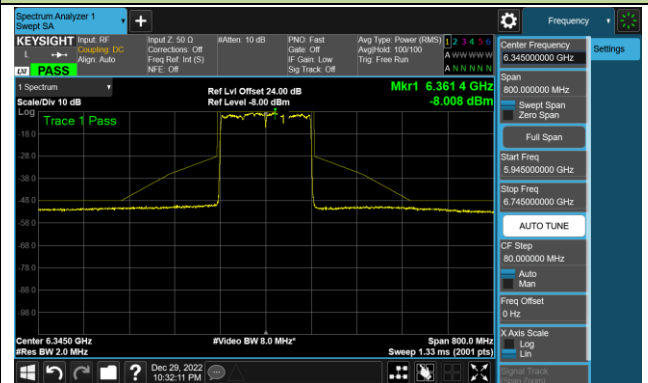

Channel 183 (6865MHz)

802.11ax-HE80 - Ant 3 (Nss = 1)

Channel 199 (6945MHz)

Channel 215 (7025MHz)

## 802.11ax-HE160 - Ant 3 (Nss = 1)

Channel 47 (6185MHz)

Channel 79 (6345MHz)

Channel 111 (6505MHz)

Channel 143 (6665MHz)

Channel 175 (6825MHz)

Channel 207 (6985MHz)

802.11ax-HE20 - Ant 0 (Nss = 4)