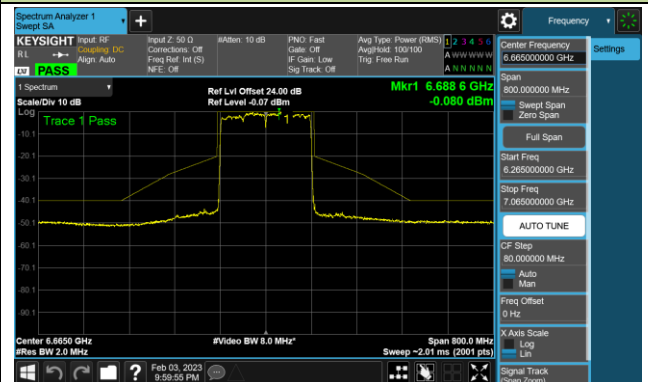

## 802.11ax-HE160 - Ant 0 (Nss = 4)

Channel 47 (6185MHz)

Channel 79 (6345MHz)

Channel 111 (6505MHz)

Channel 143 (6665MHz)

Channel 175 (6825MHz)

Channel 175 (6985MHz)

802.11ax-HE20 - Ant 1 (Nss = 4)