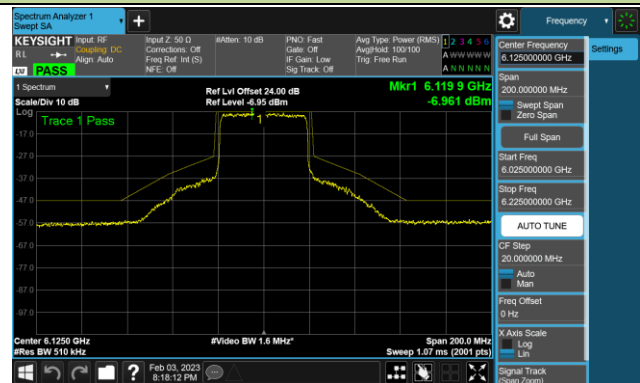

802.11ax-HE20 - Ant 1 (Nss = 4)

Channel 181 (6855MHz)

Channel 185 (6875MHz)

Channel 189 (6895MHz)

Channel 213 (7015MHz)

Channel 229 (7095MHz)

802.11ax-HE40 - Ant 1 (Nss = 4)

Channel 35 (6125MHz)

Channel 59 (6245MHz)

Channel 91 (6405MHz)

Channel 99 (6445MHz)

Channel 107 (6485MHz)

Channel 115 (6525MHz)

Channel 123 (6565MHz)

Channel 147 (6685MHz)