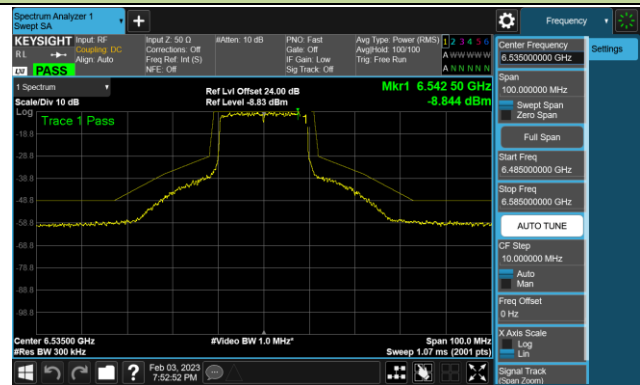

Channel 33 (6115MHz)

Channel 61 (6255MHz)

Channel 93 (6415MHz)

Channel 97 (6435MHz)

Channel 105 (6475MHz)

Channel 113 (6515MHz)

Channel 117 (6535MHz)

Channel 153 (6715MHz)

802.11ax-HE20 - Ant 0 (Nss = 4)

Channel 181 (6855MHz)

Channel 185 (6875MHz)

Channel 189 (6895MHz)

Channel 213 (7015MHz)

Channel 229 (7095MHz)

802.11ax-HE40 - Ant 0 (Nss = 4)

Channel 35 (6125MHz)