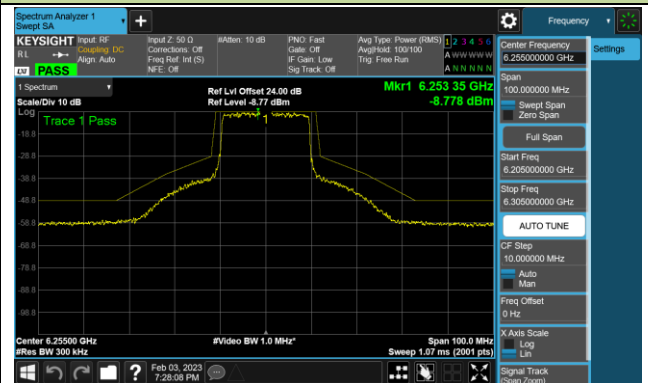

Channel 61 (6255MHz)