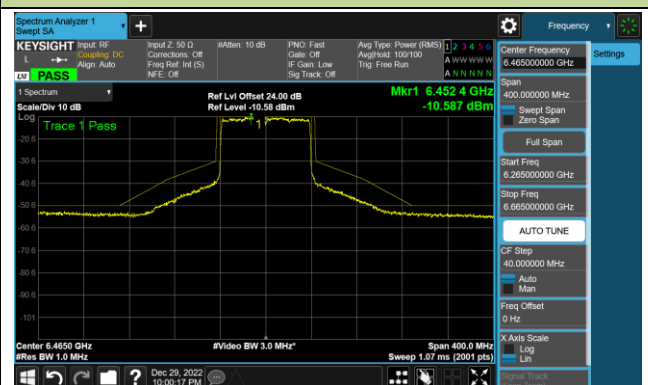

## 802.11ax-HE80 - Ant 3 (Nss = 1)

Channel 39 (6145MHz)

Channel 55 (6225MHz)

Channel 87 (6385MHz)

Channel 103 (6465MHz)

Channel 119 (6545MHz)

Channel 135 (6625MHz)

Channel 151 (6705MHz)

Channel 183 (6865MHz)

802.11ax-HE80 - Ant 3 (Nss = 1)

Channel 199 (6945MHz)

Channel 215 (7025MHz)