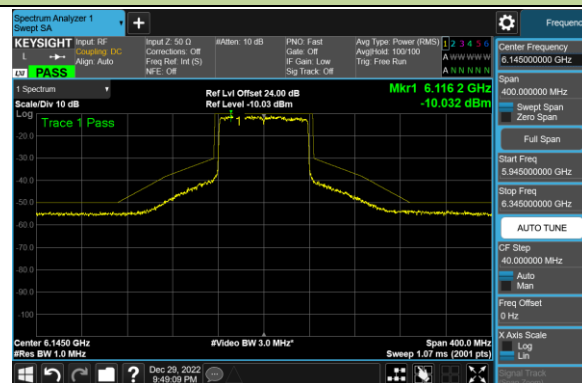

## 802.11ax-HE80 - Ant 3 (Nss = 1)

Channel 39 (6145MHz)

Channel 55 (6225MHz)

Channel 87 (6385MHz)

Channel 103 (6465MHz)

Channel 119 (6545MHz)

Channel 135 (6625MHz)

Channel 151 (6705MHz)

Channel 183 (6865MHz)

802.11ax-HE80 - Ant 3 (Nss = 1)

Channel 199 (6945MHz)

Channel 215 (7025MHz)