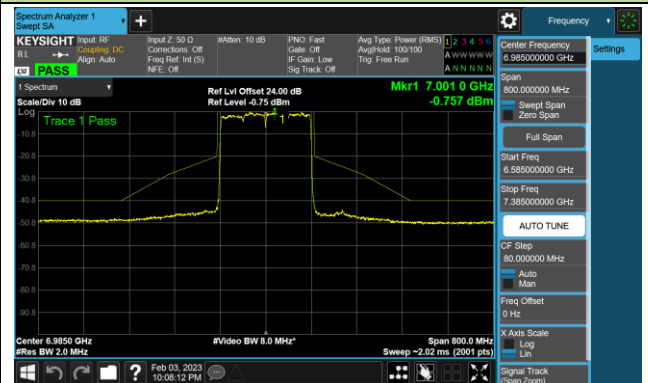

## 802.11ax-HE160 - Ant 0 (Nss = 4)

Channel 47 (6185MHz)

Channel 79 (6345MHz)

Channel 111 (6505MHz)

Channel 143 (6665MHz)

Channel 175 (6825MHz)

Channel 175 (6985MHz)

802.11ax-HE20 - Ant 1 (Nss = 4)