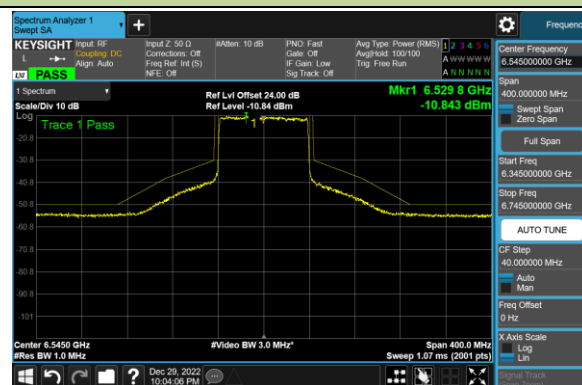

## 802.11ax-HE80 - Ant 3 (Nss = 1)

Channel 39 (6145MHz)

Channel 55 (6225MHz)

Channel 87 (6385MHz)

Channel 103 (6465MHz)

Channel 119 (6545MHz)

Channel 135 (6625MHz)

Channel 151 (6705MHz)

Channel 183 (6865MHz)

802.11ax-HE80 - Ant 3 (Nss = 1)

Channel 199 (6945MHz)

Channel 215 (7025MHz)