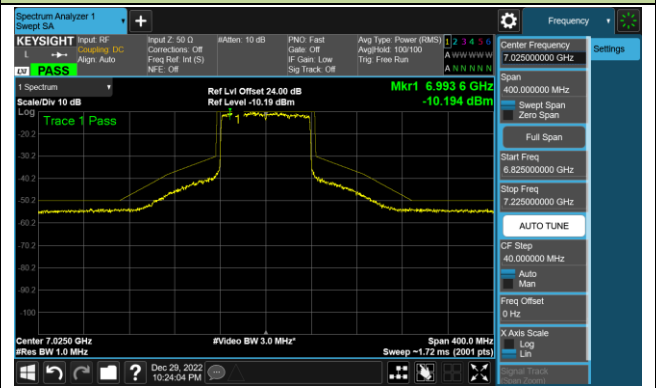

## 802.11ax-HE80 - Ant 3 (Nss = 1)

Channel 39 (6145MHz)

Channel 55 (6225MHz)

Channel 87 (6385MHz)

Channel 103 (6465MHz)

Channel 119 (6545MHz)

Channel 135 (6625MHz)

Channel 151 (6705MHz)

Channel 183 (6865MHz)

802.11ax-HE80 - Ant 3 (Nss = 1)

Channel 199 (6945MHz)

Channel 215 (7025MHz)