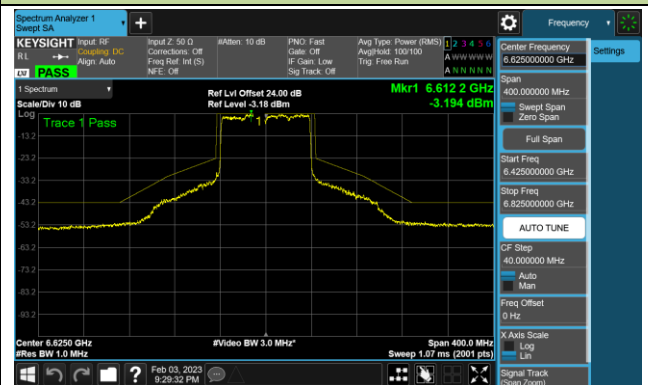

Channel 179 (6845MHz)

Channel 187 (6885MHz)

Channel 195 (6925MHz)

Channel 211 (7005MHz)

Channel 227 (7085MHz)

802.11ax-HE80 - Ant 0 (Nss = 4)

Channel 39 (6145MHz)

Channel 55 (6225MHz)

Channel 87 (6385MHz)

Channel 103 (6465MHz)

Channel 119 (6545MHz)

Channel 135 (6625MHz)

Channel 151 (6705MHz)

Channel 183 (6865MHz)

802.11ax-HE80 - Ant 0 (Nss = 4)

Channel 199 (6945MHz)

Channel 215 (7025MHz)