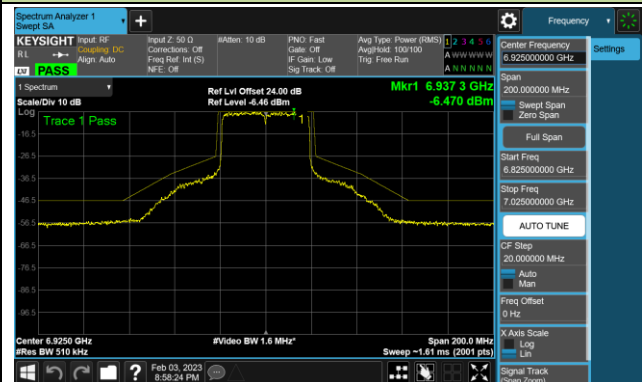

Channel 59 (6245MHz)

Channel 91 (6405MHz)

Channel 99 (6445MHz)

Channel 107 (6485MHz)

Channel 115 (6525MHz)

Channel 123 (6565MHz)

Channel 147 (6685MHz)

802.11ax-HE40 - Ant 0 (Nss = 4)

Channel 179 (6845MHz)

Channel 187 (6885MHz)

Channel 195 (6925MHz)

Channel 211 (7005MHz)

Channel 227 (7085MHz)

802.11ax-HE80 - Ant 0 (Nss = 4)

Channel 39 (6145MHz)

Channel 55 (6225MHz)