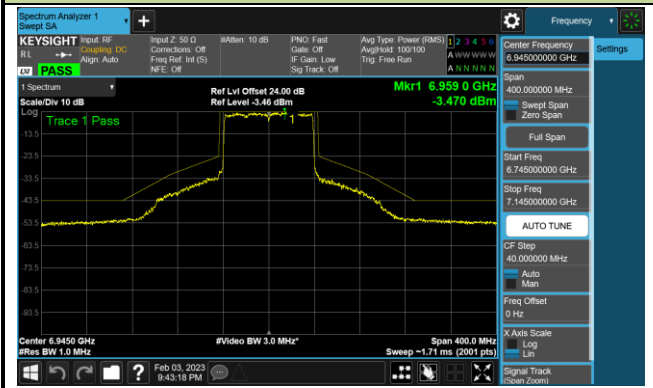

Channel 87 (6385MHz)

Channel 103 (6465MHz)

Channel 119 (6545MHz)

Channel 135 (6625MHz)

Channel 151 (6705MHz)

Channel 183 (6865MHz)

802.11ax-HE80 - Ant 0 (Nss = 4)

Channel 199 (6945MHz)

Channel 215 (7025MHz)