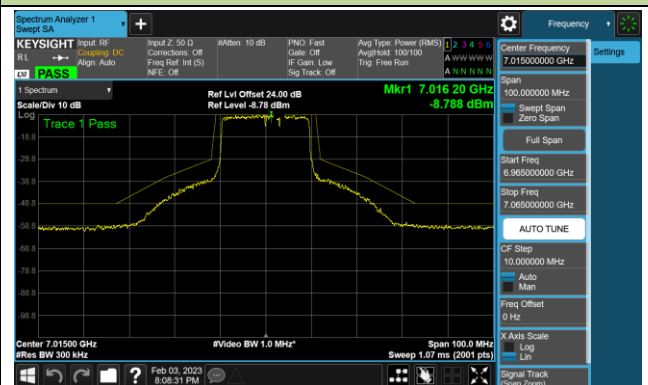

802.11ax-HE20 - Ant 0 (Nss = 4)

Channel 181 (6855MHz)

Channel 185 (6875MHz)

Channel 189 (6895MHz)

Channel 213 (7015MHz)

Channel 229 (7095MHz)

802.11ax-HE40 - Ant 0 (Nss = 4)

Channel 35 (6125MHz)

Channel 59 (6245MHz)

Channel 91 (6405MHz)

Channel 99 (6445MHz)

Channel 107 (6485MHz)

Channel 115 (6525MHz)

Channel 123 (6565MHz)

Channel 147 (6685MHz)

802.11ax-HE40 - Ant 0 (Nss = 4)