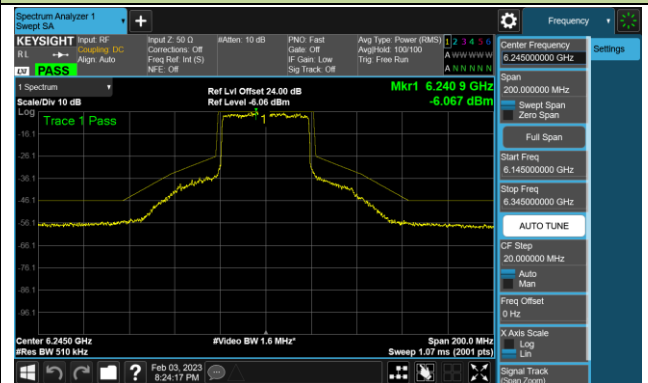

802.11ax-HE20 - Ant 0 (Nss = 4)

Channel 181 (6855MHz)

Channel 185 (6875MHz)

Channel 189 (6895MHz)

Channel 213 (7015MHz)

Channel 229 (7095MHz)

802.11ax-HE40 - Ant 0 (Nss = 4)

Channel 35 (6125MHz)

Channel 59 (6245MHz)

Channel 91 (6405MHz)

Channel 99 (6445MHz)

Channel 107 (6485MHz)

Channel 115 (6525MHz)

Channel 123 (6565MHz)

Channel 147 (6685MHz)

802.11ax-HE40 - Ant 0 (Nss = 4)