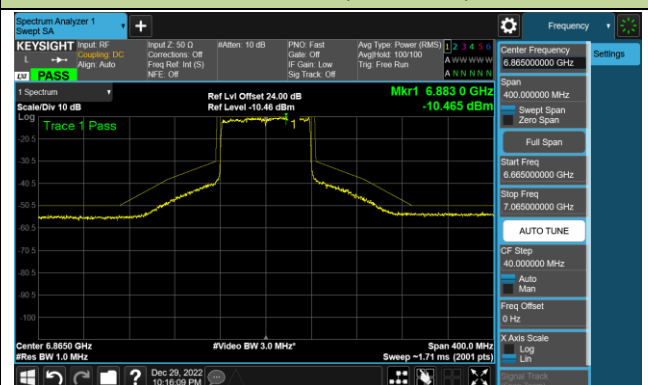

## 802.11ax-HE80 - Ant 3 (Nss = 1)

Channel 39 (6145MHz)

Channel 55 (6225MHz)

Channel 87 (6385MHz)

Channel 103 (6465MHz)

Channel 119 (6545MHz)

Channel 135 (6625MHz)

Channel 151 (6705MHz)

Channel 183 (6865MHz)

802.11ax-HE80 - Ant 3 (Nss = 1)

Channel 199 (6945MHz)

Channel 215 (7025MHz)