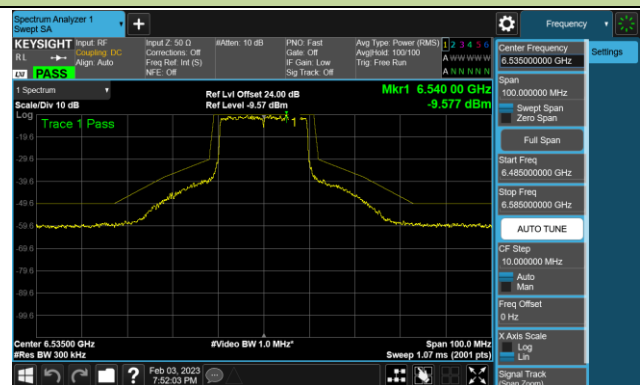

Channel 33 (6115MHz)

Channel 61 (6255MHz)

Channel 93 (6415MHz)

Channel 97 (6435MHz)

Channel 105 (6475MHz)

Channel 113 (6515MHz)

Channel 117 (6535MHz)

Channel 153 (6715MHz)

802.11ax-HE20 - Ant 1 (Nss = 4)

Channel 181 (6855MHz)

Channel 185 (6875MHz)

Channel 189 (6895MHz)

Channel 213 (7015MHz)

Channel 229 (7095MHz)

802.11ax-HE40 - Ant 1 (Nss = 4)

Channel 35 (6125MHz)