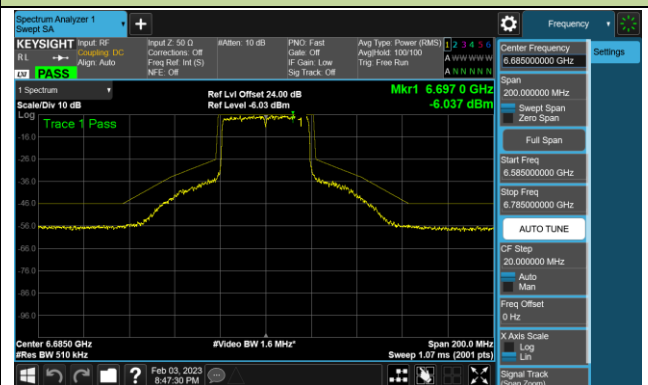

Channel 59 (6245MHz)

Channel 91 (6405MHz)

Channel 99 (6445MHz)

Channel 107 (6485MHz)

Channel 115 (6525MHz)

Channel 123 (6565MHz)

Channel 147 (6685MHz)

802.11ax-HE40 - Ant 0 (Nss = 4)

Channel 179 (6845MHz)

Channel 187 (6885MHz)

Channel 195 (6925MHz)

Channel 211 (7005MHz)

Channel 227 (7085MHz)

802.11ax-HE80 - Ant 0 (Nss = 4)

Channel 39 (6145MHz)

Channel 55 (6225MHz)