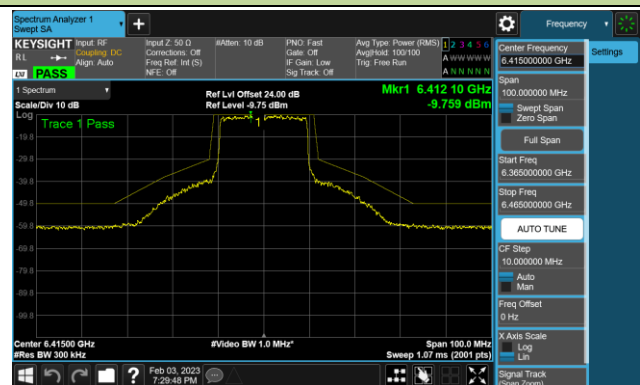

Channel 93 (6415MHz)