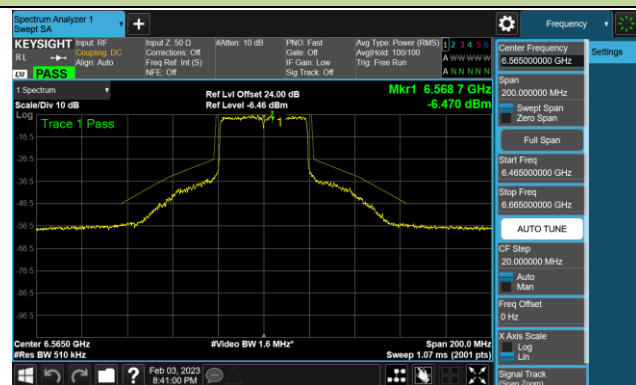

Channel 59 (6245MHz)

Channel 91 (6405MHz)

Channel 99 (6445MHz)

Channel 107 (6485MHz)

Channel 115 (6525MHz)

Channel 123 (6565MHz)

Channel 147 (6685MHz)

802.11ax-HE40 - Ant 0 (Nss = 4)

Channel 179 (6845MHz)

Channel 187 (6885MHz)

Channel 195 (6925MHz)

Channel 211 (7005MHz)

Channel 227 (7085MHz)

802.11ax-HE80 - Ant 0 (Nss = 4)

Channel 39 (6145MHz)

Channel 55 (6225MHz)