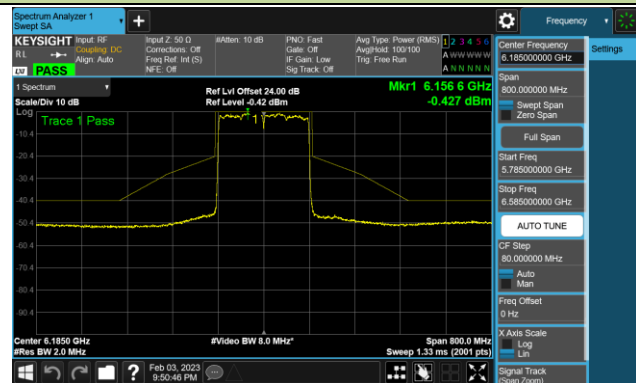

802.11ax-HE160 - Ant 0 (Nss = 4)

Channel 47 (6185MHz)