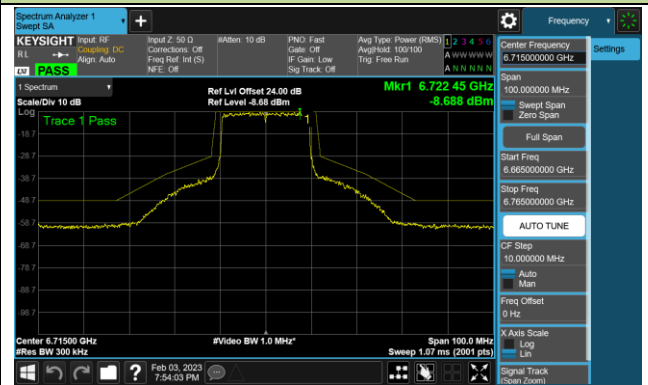

Channel 33 (6115MHz)

Channel 61 (6255MHz)

Channel 93 (6415MHz)

Channel 97 (6435MHz)

Channel 105 (6475MHz)

Channel 113 (6515MHz)

Channel 117 (6535MHz)

Channel 153 (6715MHz)

802.11ax-HE20 - Ant 0 (Nss = 4)

Channel 181 (6855MHz)

Channel 185 (6875MHz)

Channel 189 (6895MHz)

Channel 213 (7015MHz)

Channel 229 (7095MHz)

802.11ax-HE40 - Ant 0 (Nss = 4)

Channel 35 (6125MHz)