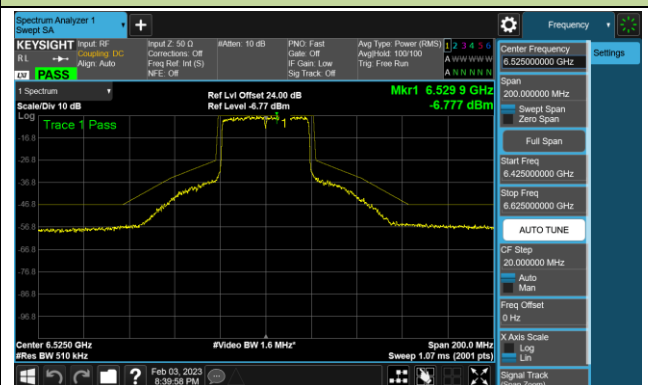

Channel 59 (6245MHz)

Channel 91 (6405MHz)

Channel 99 (6445MHz)

Channel 107 (6485MHz)

Channel 115 (6525MHz)

Channel 123 (6565MHz)

Channel 147 (6685MHz)

802.11ax-HE40 - Ant 0 (Nss = 4)

Channel 179 (6845MHz)

Channel 187 (6885MHz)

Channel 195 (6925MHz)

Channel 211 (7005MHz)

Channel 227 (7085MHz)

802.11ax-HE80 - Ant 0 (Nss = 4)

Channel 39 (6145MHz)

Channel 55 (6225MHz)