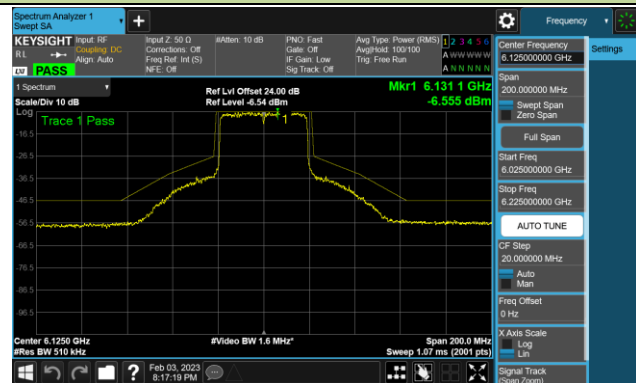

802.11ax-HE20 - Ant 0 (Nss = 4)

Channel 181 (6855MHz)

Channel 185 (6875MHz)

Channel 189 (6895MHz)

Channel 213 (7015MHz)

Channel 229 (7095MHz)

802.11ax-HE40 - Ant 0 (Nss = 4)

Channel 35 (6125MHz)

Channel 59 (6245MHz)

Channel 91 (6405MHz)

Channel 99 (6445MHz)

Channel 107 (6485MHz)

Channel 115 (6525MHz)

Channel 123 (6565MHz)

Channel 147 (6685MHz)

802.11ax-HE40 - Ant 0 (Nss = 4)