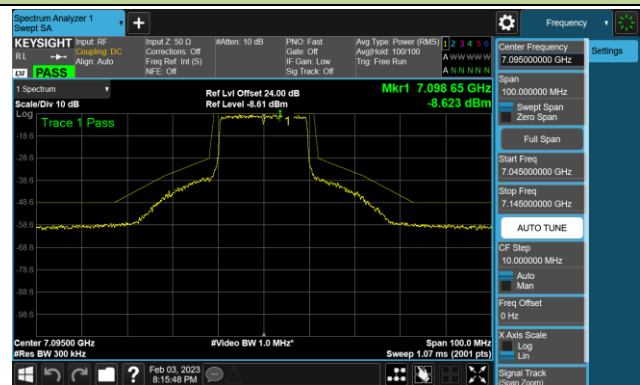

802.11ax-HE20 - Ant 0 (Nss = 4)

Channel 181 (6855MHz)

Channel 185 (6875MHz)

Channel 189 (6895MHz)

Channel 213 (7015MHz)

Channel 229 (7095MHz)

802.11ax-HE40 - Ant 0 (Nss = 4)

Channel 35 (6125MHz)

Channel 59 (6245MHz)

Channel 91 (6405MHz)

Channel 99 (6445MHz)

Channel 107 (6485MHz)

Channel 115 (6525MHz)

Channel 123 (6565MHz)

Channel 147 (6685MHz)

802.11ax-HE40 - Ant 0 (Nss = 4)