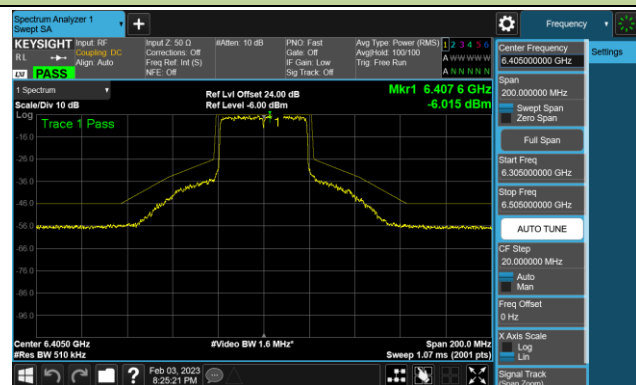

Channel 91 (6405MHz)