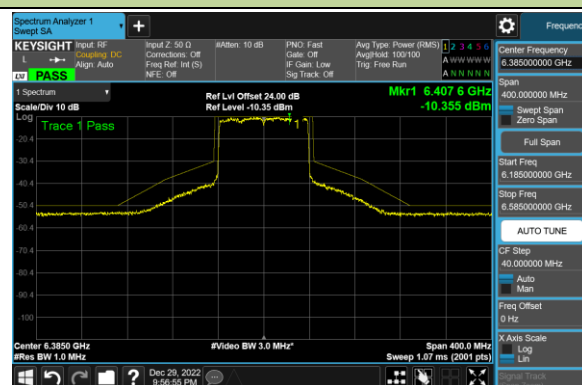

## 802.11ax-HE80 - Ant 3 (Nss = 1)

Channel 39 (6145MHz)

Channel 55 (6225MHz)

Channel 87 (6385MHz)

Channel 103 (6465MHz)

Channel 119 (6545MHz)

Channel 135 (6625MHz)

Channel 151 (6705MHz)

Channel 183 (6865MHz)

802.11ax-HE80 - Ant 3 (Nss = 1)

Channel 199 (6945MHz)

Channel 215 (7025MHz)