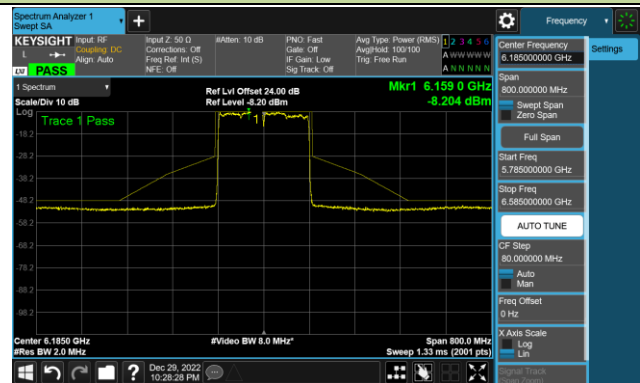

Channel 183 (6865MHz)

802.11ax-HE80 - Ant 3 (Nss = 1)

Channel 199 (6945MHz)

Channel 215 (7025MHz)

## 802.11ax-HE160 - Ant 3 (Nss = 1)

Channel 47 (6185MHz)

Channel 79 (6345MHz)

Channel 111 (6505MHz)

Channel 143 (6665MHz)

Channel 175 (6825MHz)

Channel 207 (6985MHz)

802.11ax-HE20 - Ant 0 (Nss = 4)