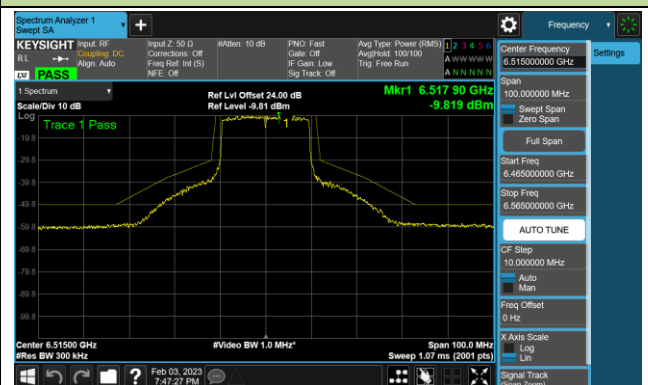

## 802.11ax-HE160 - Ant 0 (Nss = 4)

Channel 47 (6185MHz)

Channel 79 (6345MHz)

Channel 111 (6505MHz)

Channel 143 (6665MHz)

Channel 175 (6825MHz)

Channel 175 (6985MHz)

802.11ax-HE20 - Ant 1 (Nss = 4)

Channel 33 (6115MHz)

Channel 61 (6255MHz)

Channel 93 (6415MHz)

Channel 97 (6435MHz)

Channel 105 (6475MHz)

Channel 113 (6515MHz)

Channel 117 (6535MHz)

Channel 153 (6715MHz)

802.11ax-HE20 - Ant 1 (Nss = 4)

Channel 181 (6855MHz)

Channel 185 (6875MHz)

Channel 189 (6895MHz)

Channel 213 (7015MHz)

Channel 229 (7095MHz)

802.11ax-HE40 - Ant 1 (Nss = 4)

Channel 35 (6125MHz)