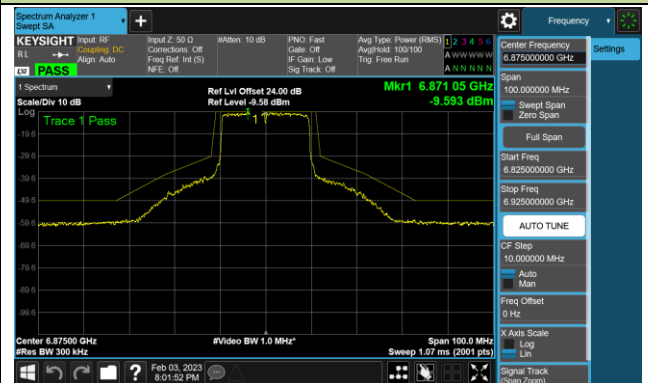

Channel 33 (6115MHz)

Channel 61 (6255MHz)

Channel 93 (6415MHz)

Channel 97 (6435MHz)

Channel 105 (6475MHz)

Channel 113 (6515MHz)

Channel 117 (6535MHz)

Channel 153 (6715MHz)

802.11ax-HE20 - Ant 1 (Nss = 4)

Channel 181 (6855MHz)

Channel 185 (6875MHz)

Channel 189 (6895MHz)

Channel 213 (7015MHz)

Channel 229 (7095MHz)

802.11ax-HE40 - Ant 1 (Nss = 4)

Channel 35 (6125MHz)