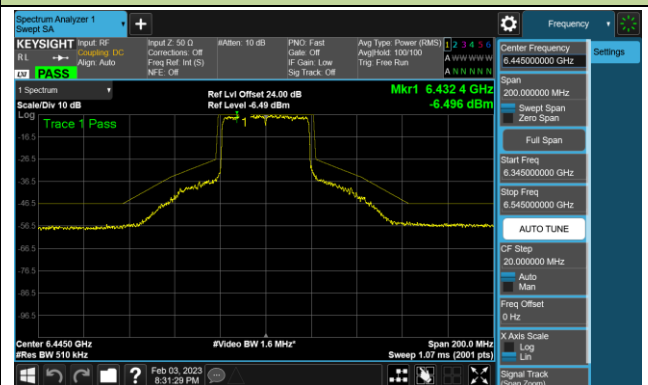

802.11ax-HE20 - Ant 0 (Nss = 4)

Channel 181 (6855MHz)

Channel 185 (6875MHz)

Channel 189 (6895MHz)

Channel 213 (7015MHz)

Channel 229 (7095MHz)

802.11ax-HE40 - Ant 0 (Nss = 4)

Channel 35 (6125MHz)

Channel 59 (6245MHz)

Channel 91 (6405MHz)

Channel 99 (6445MHz)

Channel 107 (6485MHz)

Channel 115 (6525MHz)

Channel 123 (6565MHz)

Channel 147 (6685MHz)

802.11ax-HE40 - Ant 0 (Nss = 4)