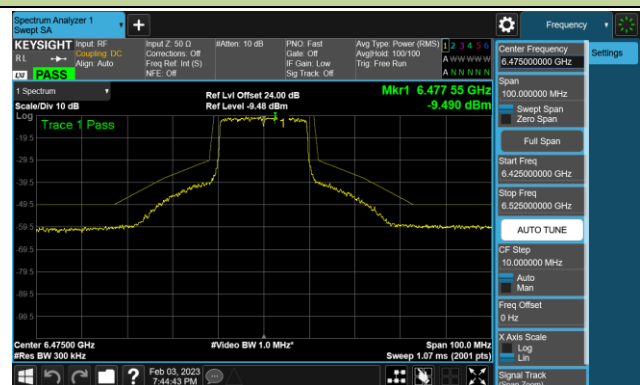

Channel 33 (6115MHz)

Channel 61 (6255MHz)

Channel 93 (6415MHz)

Channel 97 (6435MHz)

Channel 105 (6475MHz)

Channel 113 (6515MHz)

Channel 117 (6535MHz)

Channel 153 (6715MHz)

802.11ax-HE20 - Ant 1 (Nss = 4)

Channel 181 (6855MHz)

Channel 185 (6875MHz)

Channel 189 (6895MHz)

Channel 213 (7015MHz)

Channel 229 (7095MHz)

802.11ax-HE40 - Ant 1 (Nss = 4)

Channel 35 (6125MHz)