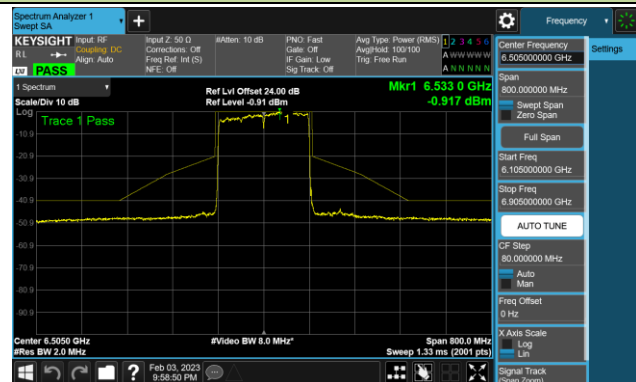

Channel 215 (7025MHz)

## 802.11ax-HE160 - Ant 0 (Nss = 4)

Channel 47 (6185MHz)

Channel 79 (6345MHz)

Channel 111 (6505MHz)

Channel 143 (6665MHz)

Channel 175 (6825MHz)

Channel 175 (6985MHz)

802.11ax-HE20 - Ant 1 (Nss = 4)

Channel 33 (6115MHz)

Channel 61 (6255MHz)

Channel 93 (6415MHz)

Channel 97 (6435MHz)

Channel 105 (6475MHz)

Channel 113 (6515MHz)

Channel 117 (6535MHz)

Channel 153 (6715MHz)