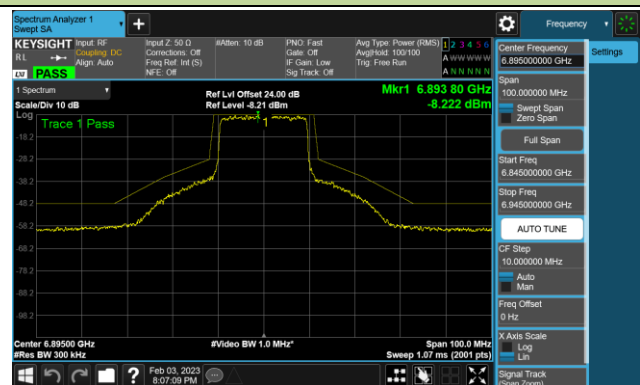

802.11ax-HE20 - Ant 0 (Nss = 4)

Channel 181 (6855MHz)

Channel 185 (6875MHz)

Channel 189 (6895MHz)

Channel 213 (7015MHz)

Channel 229 (7095MHz)

802.11ax-HE40 - Ant 0 (Nss = 4)

Channel 35 (6125MHz)

Channel 59 (6245MHz)

Channel 91 (6405MHz)

Channel 99 (6445MHz)

Channel 107 (6485MHz)

Channel 115 (6525MHz)

Channel 123 (6565MHz)

Channel 147 (6685MHz)

802.11ax-HE40 - Ant 0 (Nss = 4)