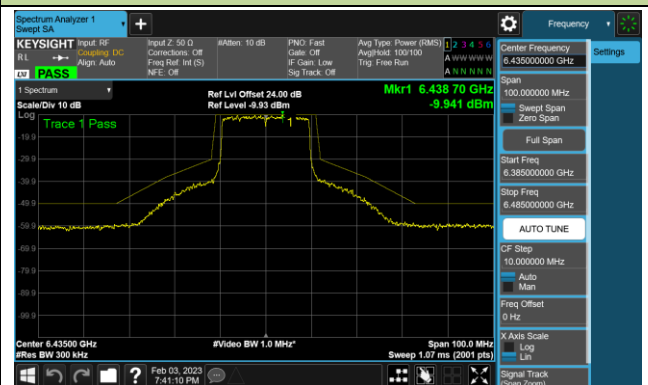

Channel 33 (6115MHz)

Channel 61 (6255MHz)

Channel 93 (6415MHz)

Channel 97 (6435MHz)

Channel 105 (6475MHz)

Channel 113 (6515MHz)

Channel 117 (6535MHz)

Channel 153 (6715MHz)

802.11ax-HE20 - Ant 1 (Nss = 4)

Channel 181 (6855MHz)

Channel 185 (6875MHz)

Channel 189 (6895MHz)

Channel 213 (7015MHz)

Channel 229 (7095MHz)

802.11ax-HE40 - Ant 1 (Nss = 4)

Channel 35 (6125MHz)