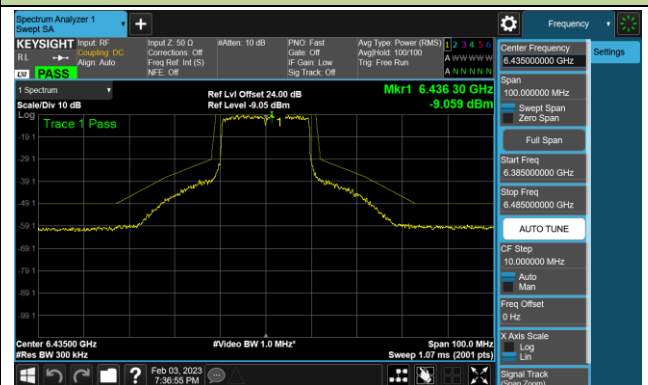

Channel 33 (6115MHz)

Channel 61 (6255MHz)

Channel 93 (6415MHz)

Channel 97 (6435MHz)

Channel 105 (6475MHz)

Channel 113 (6515MHz)

Channel 117 (6535MHz)

Channel 153 (6715MHz)

802.11ax-HE20 - Ant 0 (Nss = 4)

Channel 181 (6855MHz)

Channel 185 (6875MHz)

Channel 189 (6895MHz)

Channel 213 (7015MHz)

Channel 229 (7095MHz)

802.11ax-HE40 - Ant 0 (Nss = 4)

Channel 35 (6125MHz)