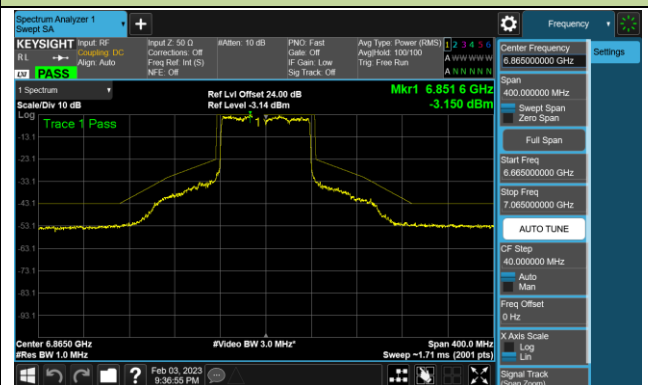

Channel 87 (6385MHz)

Channel 103 (6465MHz)

Channel 119 (6545MHz)

Channel 135 (6625MHz)

Channel 151 (6705MHz)

Channel 183 (6865MHz)

802.11ax-HE80 - Ant 0 (Nss = 4)

Channel 199 (6945MHz)

Channel 215 (7025MHz)