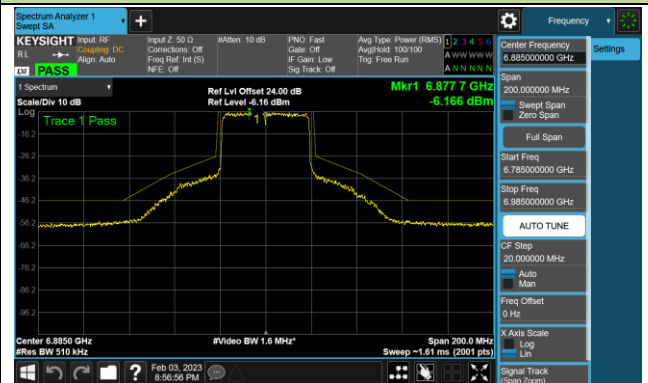

Channel 59 (6245MHz)

Channel 91 (6405MHz)

Channel 99 (6445MHz)

Channel 107 (6485MHz)

Channel 115 (6525MHz)

Channel 123 (6565MHz)

Channel 147 (6685MHz)

802.11ax-HE40 - Ant 0 (Nss = 4)

Channel 179 (6845MHz)

Channel 187 (6885MHz)

Channel 195 (6925MHz)

Channel 211 (7005MHz)

Channel 227 (7085MHz)

802.11ax-HE80 - Ant 0 (Nss = 4)

Channel 39 (6145MHz)

Channel 55 (6225MHz)