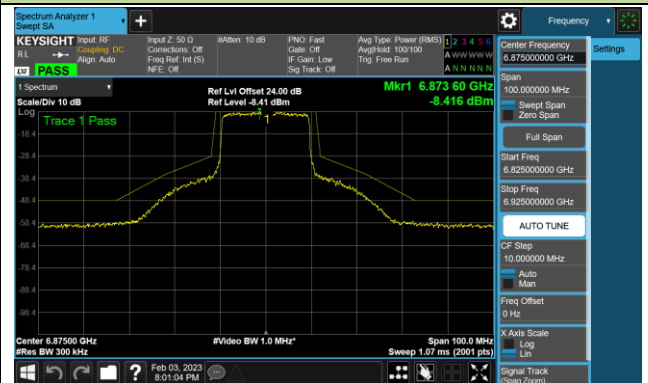

Channel 33 (6115MHz)

Channel 61 (6255MHz)

Channel 93 (6415MHz)

Channel 97 (6435MHz)

Channel 105 (6475MHz)

Channel 113 (6515MHz)

Channel 117 (6535MHz)

Channel 153 (6715MHz)

802.11ax-HE20 - Ant 0 (Nss = 4)

Channel 181 (6855MHz)

Channel 185 (6875MHz)

Channel 189 (6895MHz)

Channel 213 (7015MHz)

Channel 229 (7095MHz)

802.11ax-HE40 - Ant 0 (Nss = 4)

Channel 35 (6125MHz)