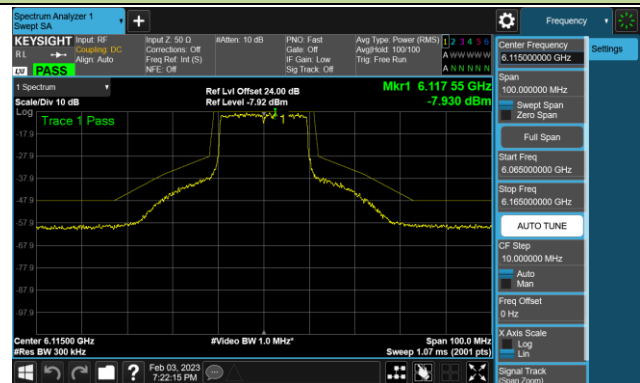

## 802.11ax-HE160 - Ant 3 (Nss = 1)

Channel 47 (6185MHz)

Channel 79 (6345MHz)

Channel 111 (6505MHz)

Channel 143 (6665MHz)

Channel 175 (6825MHz)

Channel 207 (6985MHz)

802.11ax-HE20 - Ant 0 (Nss = 4)

Channel 33 (6115MHz)

Channel 61 (6255MHz)

Channel 93 (6415MHz)

Channel 97 (6435MHz)

Channel 105 (6475MHz)

Channel 113 (6515MHz)

Channel 117 (6535MHz)

Channel 153 (6715MHz)