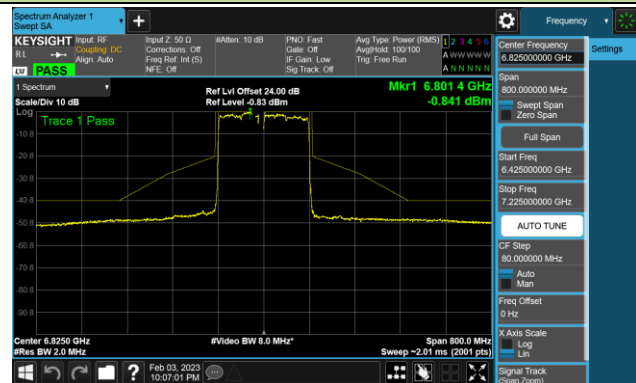

Channel 215 (7025MHz)

## 802.11ax-HE160 - Ant 0 (Nss = 4)

Channel 47 (6185MHz)

Channel 79 (6345MHz)

Channel 111 (6505MHz)

Channel 143 (6665MHz)

Channel 175 (6825MHz)

Channel 175 (6985MHz)

802.11ax-HE20 - Ant 1 (Nss = 4)

Channel 33 (6115MHz)

Channel 61 (6255MHz)

Channel 93 (6415MHz)

Channel 97 (6435MHz)

Channel 105 (6475MHz)

Channel 113 (6515MHz)

Channel 117 (6535MHz)

Channel 153 (6715MHz)