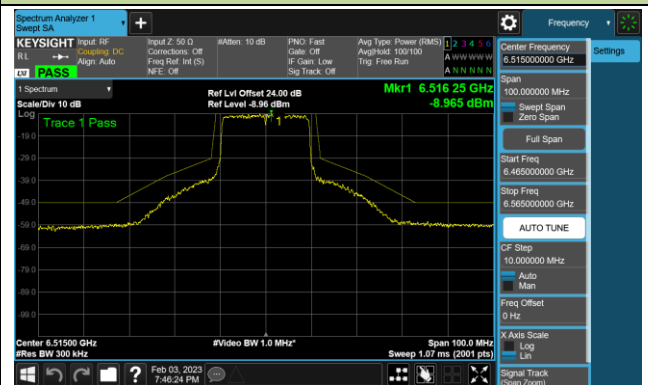

Channel 33 (6115MHz)

Channel 61 (6255MHz)

Channel 93 (6415MHz)

Channel 97 (6435MHz)

Channel 105 (6475MHz)

Channel 113 (6515MHz)

Channel 117 (6535MHz)

Channel 153 (6715MHz)

802.11ax-HE20 - Ant 0 (Nss = 4)

Channel 181 (6855MHz)

Channel 185 (6875MHz)

Channel 189 (6895MHz)

Channel 213 (7015MHz)

Channel 229 (7095MHz)

802.11ax-HE40 - Ant 0 (Nss = 4)

Channel 35 (6125MHz)