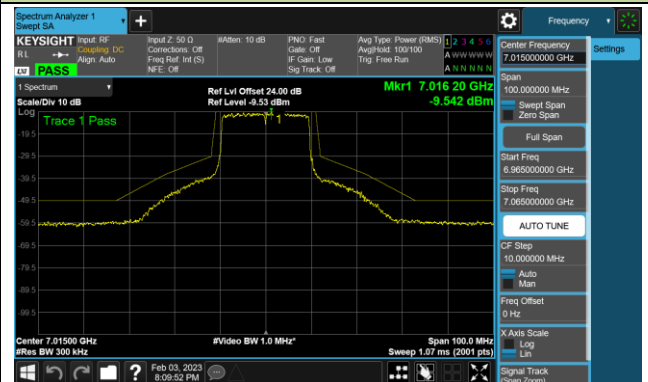

802.11ax-HE20 - Ant 1 (Nss = 4)

Channel 181 (6855MHz)

Channel 185 (6875MHz)

Channel 189 (6895MHz)

Channel 213 (7015MHz)

Channel 229 (7095MHz)

802.11ax-HE40 - Ant 1 (Nss = 4)

Channel 35 (6125MHz)

Channel 59 (6245MHz)

Channel 91 (6405MHz)

Channel 99 (6445MHz)

Channel 107 (6485MHz)

Channel 115 (6525MHz)

Channel 123 (6565MHz)

Channel 147 (6685MHz)