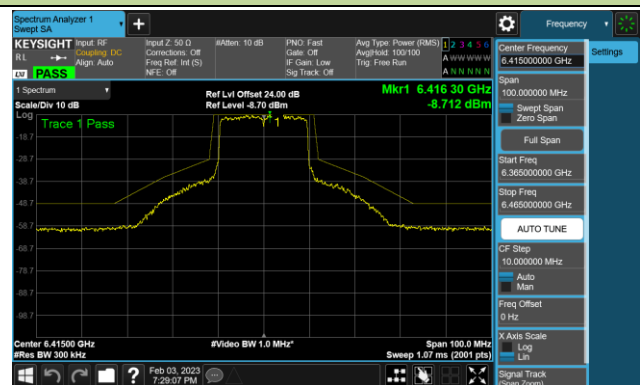

Channel 93 (6415MHz)