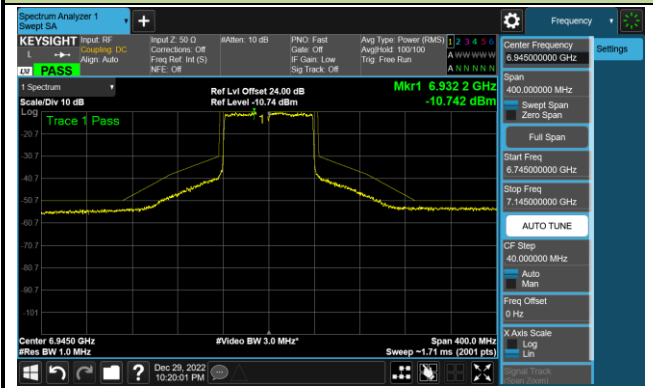

## 802.11ax-HE80 - Ant 3 (Nss = 1)

Channel 39 (6145MHz)

Channel 55 (6225MHz)

Channel 87 (6385MHz)

Channel 103 (6465MHz)

Channel 119 (6545MHz)

Channel 135 (6625MHz)

Channel 151 (6705MHz)

Channel 183 (6865MHz)

802.11ax-HE80 - Ant 3 (Nss = 1)

Channel 199 (6945MHz)

Channel 215 (7025MHz)