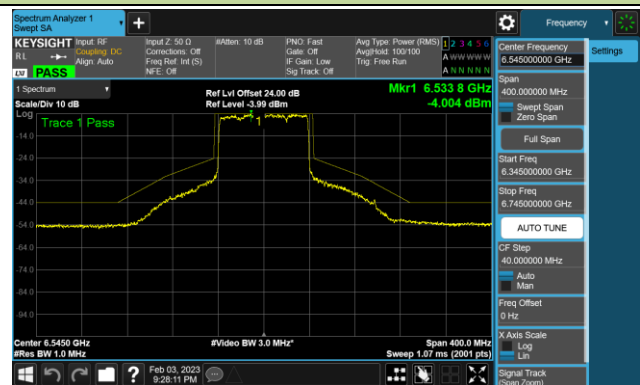

Channel 179 (6845MHz)

Channel 187 (6885MHz)

Channel 195 (6925MHz)

Channel 211 (7005MHz)

Channel 227 (7085MHz)

802.11ax-HE80 - Ant 0 (Nss = 4)

Channel 39 (6145MHz)

Channel 55 (6225MHz)

Channel 87 (6385MHz)

Channel 103 (6465MHz)

Channel 119 (6545MHz)

Channel 135 (6625MHz)

Channel 151 (6705MHz)

Channel 183 (6865MHz)

802.11ax-HE80 - Ant 0 (Nss = 4)

Channel 199 (6945MHz)