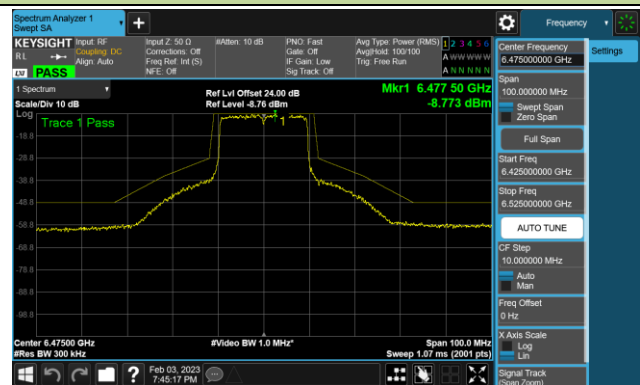

Channel 33 (6115MHz)

Channel 61 (6255MHz)

Channel 93 (6415MHz)

Channel 97 (6435MHz)

Channel 105 (6475MHz)

Channel 113 (6515MHz)

Channel 117 (6535MHz)

Channel 153 (6715MHz)

802.11ax-HE20 - Ant 0 (Nss = 4)

Channel 181 (6855MHz)

Channel 185 (6875MHz)

Channel 189 (6895MHz)

Channel 213 (7015MHz)

Channel 229 (7095MHz)

802.11ax-HE40 - Ant 0 (Nss = 4)

Channel 35 (6125MHz)