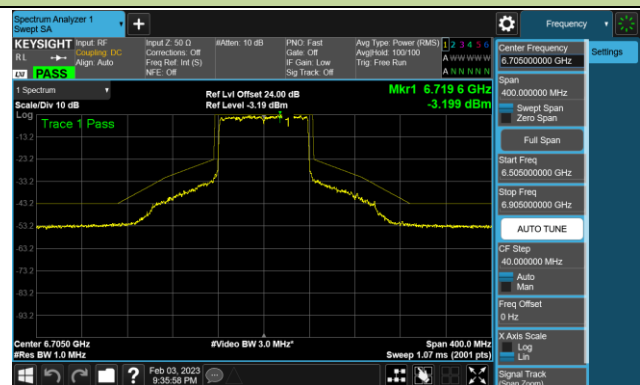

Channel 87 (6385MHz)

Channel 103 (6465MHz)

Channel 119 (6545MHz)

Channel 135 (6625MHz)

Channel 151 (6705MHz)

Channel 183 (6865MHz)

802.11ax-HE80 - Ant 0 (Nss = 4)

Channel 199 (6945MHz)

Channel 215 (7025MHz)