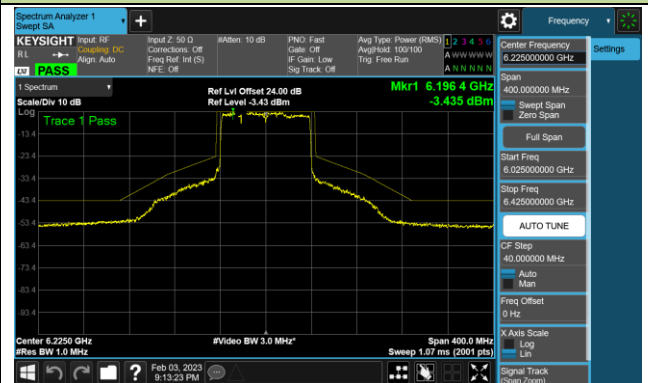

Channel 179 (6845MHz)

Channel 187 (6885MHz)

Channel 195 (6925MHz)

Channel 211 (7005MHz)

Channel 227 (7085MHz)

802.11ax-HE80 - Ant 0 (Nss = 4)

Channel 39 (6145MHz)

Channel 55 (6225MHz)

Channel 87 (6385MHz)

Channel 103 (6465MHz)

Channel 119 (6545MHz)

Channel 135 (6625MHz)

Channel 151 (6705MHz)

Channel 183 (6865MHz)

802.11ax-HE80 - Ant 0 (Nss = 4)

Channel 199 (6945MHz)