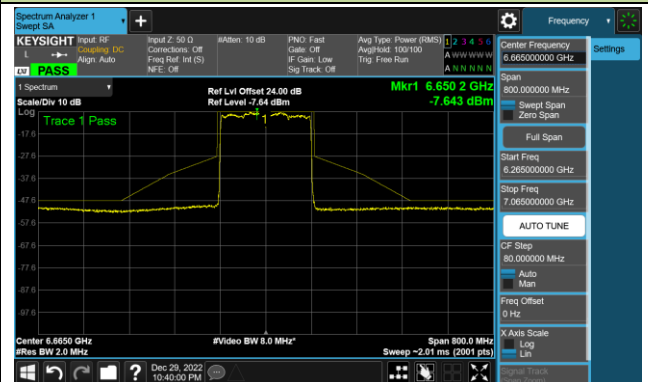

## 802.11ax-HE160 - Ant 3 (Nss = 1)

Channel 47 (6185MHz)

Channel 79 (6345MHz)

Channel 111 (6505MHz)

Channel 143 (6665MHz)

Channel 175 (6825MHz)

Channel 207 (6985MHz)

802.11ax-HE20 - Ant 0 (Nss = 4)