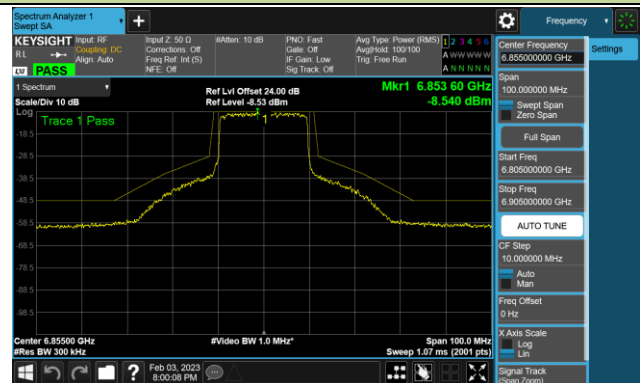

Channel 33 (6115MHz)

Channel 61 (6255MHz)

Channel 93 (6415MHz)

Channel 97 (6435MHz)

Channel 105 (6475MHz)

Channel 113 (6515MHz)

Channel 117 (6535MHz)

Channel 153 (6715MHz)

802.11ax-HE20 - Ant 0 (Nss = 4)

Channel 181 (6855MHz)

Channel 185 (6875MHz)

Channel 189 (6895MHz)

Channel 213 (7015MHz)

Channel 229 (7095MHz)

802.11ax-HE40 - Ant 0 (Nss = 4)

Channel 35 (6125MHz)