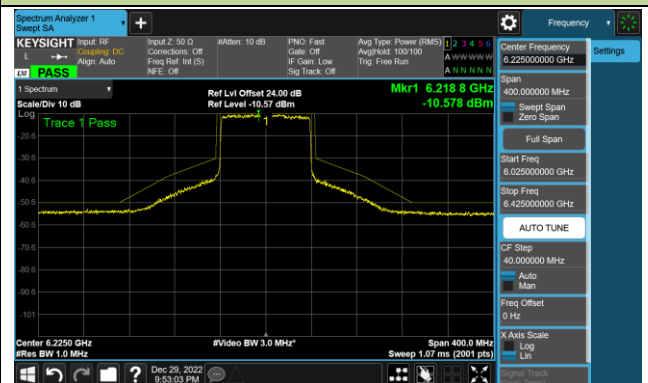

## 802.11ax-HE80 - Ant 3 (Nss = 1)

Channel 39 (6145MHz)

Channel 55 (6225MHz)

Channel 87 (6385MHz)

Channel 103 (6465MHz)

Channel 119 (6545MHz)

Channel 135 (6625MHz)

Channel 151 (6705MHz)

Channel 183 (6865MHz)

802.11ax-HE80 - Ant 3 (Nss = 1)

Channel 199 (6945MHz)

Channel 215 (7025MHz)