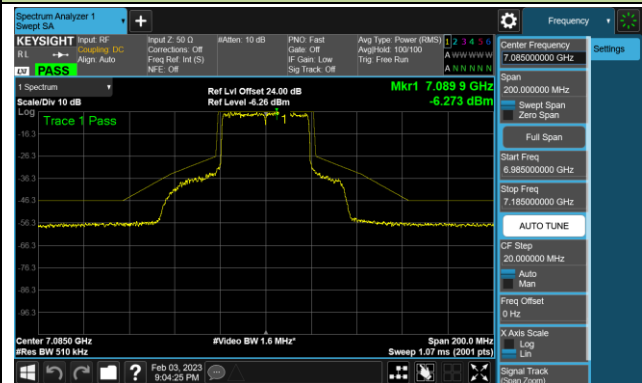

Channel 179 (6845MHz)

Channel 187 (6885MHz)

Channel 195 (6925MHz)

Channel 211 (7005MHz)

Channel 227 (7085MHz)

802.11ax-HE80 - Ant 0 (Nss = 4)

Channel 39 (6145MHz)

Channel 55 (6225MHz)

Channel 87 (6385MHz)

Channel 103 (6465MHz)

Channel 119 (6545MHz)

Channel 135 (6625MHz)

Channel 151 (6705MHz)

Channel 183 (6865MHz)

802.11ax-HE80 - Ant 0 (Nss = 4)

Channel 199 (6945MHz)