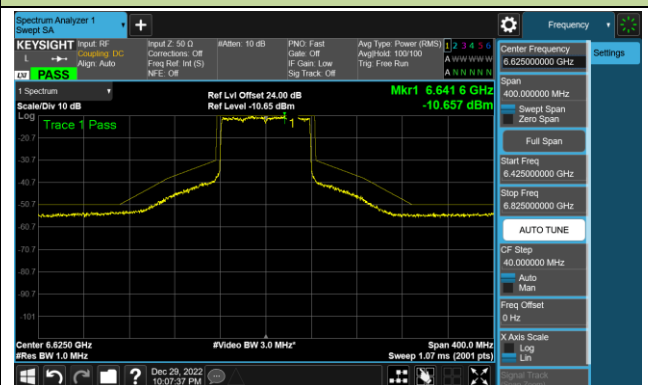

## 802.11ax-HE80 - Ant 3 (Nss = 1)

Channel 39 (6145MHz)

Channel 55 (6225MHz)

Channel 87 (6385MHz)

Channel 103 (6465MHz)

Channel 119 (6545MHz)

Channel 135 (6625MHz)

Channel 151 (6705MHz)

Channel 183 (6865MHz)

802.11ax-HE80 - Ant 3 (Nss = 1)

Channel 199 (6945MHz)

Channel 215 (7025MHz)