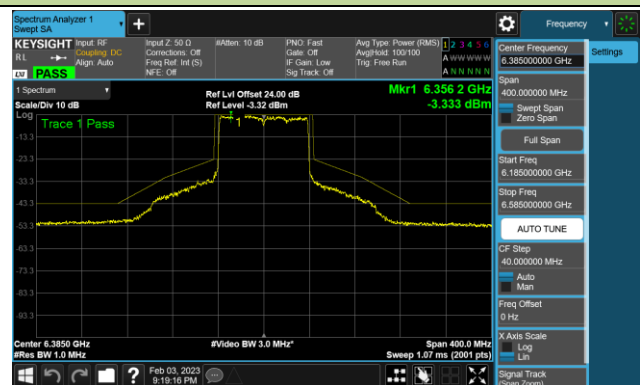

Channel 179 (6845MHz)

Channel 187 (6885MHz)

Channel 195 (6925MHz)

Channel 211 (7005MHz)

Channel 227 (7085MHz)

802.11ax-HE80 - Ant 0 (Nss = 4)

Channel 39 (6145MHz)

Channel 55 (6225MHz)

Channel 87 (6385MHz)

Channel 103 (6465MHz)

Channel 119 (6545MHz)

Channel 135 (6625MHz)

Channel 151 (6705MHz)

Channel 183 (6865MHz)

802.11ax-HE80 - Ant 0 (Nss = 4)

Channel 199 (6945MHz)