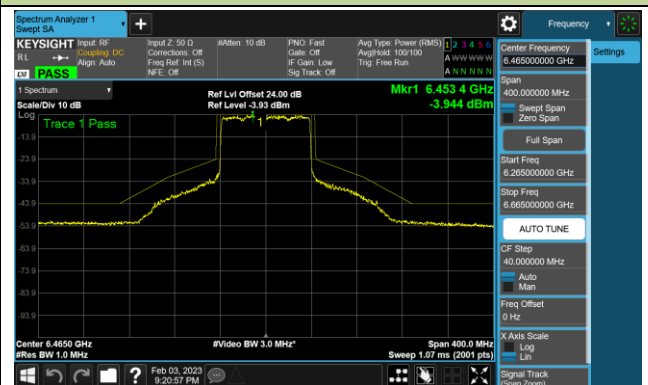

Channel 179 (6845MHz)

Channel 187 (6885MHz)

Channel 195 (6925MHz)

Channel 211 (7005MHz)

Channel 227 (7085MHz)

802.11ax-HE80 - Ant 0 (Nss = 4)

Channel 39 (6145MHz)

Channel 55 (6225MHz)

Channel 87 (6385MHz)

Channel 103 (6465MHz)

Channel 119 (6545MHz)

Channel 135 (6625MHz)

Channel 151 (6705MHz)

Channel 183 (6865MHz)

802.11ax-HE80 - Ant 0 (Nss = 4)

Channel 199 (6945MHz)

Channel 215 (7025MHz)