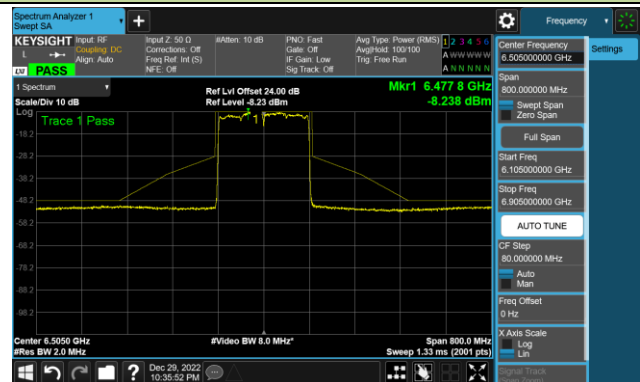

## 802.11ax-HE160 - Ant 3 (Nss = 1)

Channel 47 (6185MHz)

Channel 79 (6345MHz)

Channel 111 (6505MHz)

Channel 143 (6665MHz)

Channel 175 (6825MHz)

Channel 207 (6985MHz)

802.11ax-HE20 - Ant 0 (Nss = 4)

Channel 33 (6115MHz)

Channel 61 (6255MHz)

Channel 93 (6415MHz)

Channel 97 (6435MHz)

Channel 105 (6475MHz)

Channel 113 (6515MHz)

Channel 117 (6535MHz)

Channel 153 (6715MHz)