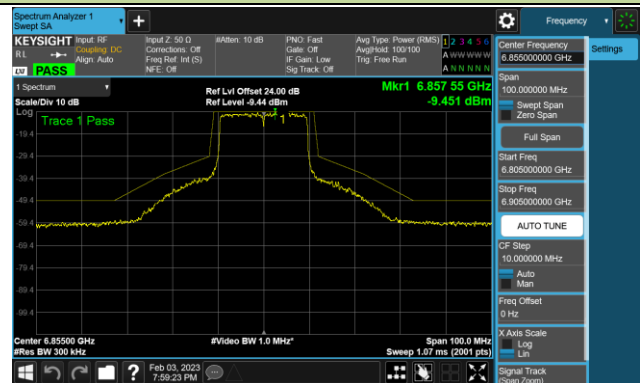

Channel 33 (6115MHz)

Channel 61 (6255MHz)

Channel 93 (6415MHz)

Channel 97 (6435MHz)

Channel 105 (6475MHz)

Channel 113 (6515MHz)

Channel 117 (6535MHz)

Channel 153 (6715MHz)

802.11ax-HE20 - Ant 1 (Nss = 4)

Channel 181 (6855MHz)

Channel 185 (6875MHz)

Channel 189 (6895MHz)

Channel 213 (7015MHz)

Channel 229 (7095MHz)

802.11ax-HE40 - Ant 1 (Nss = 4)

Channel 35 (6125MHz)