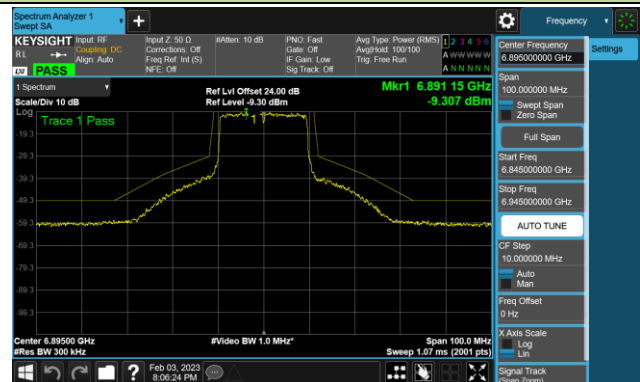

802.11ax-HE20 - Ant 1 (Nss = 4)

Channel 181 (6855MHz)

Channel 185 (6875MHz)

Channel 189 (6895MHz)

Channel 213 (7015MHz)

Channel 229 (7095MHz)

802.11ax-HE40 - Ant 1 (Nss = 4)

Channel 35 (6125MHz)

Channel 59 (6245MHz)

Channel 91 (6405MHz)

Channel 99 (6445MHz)

Channel 107 (6485MHz)

Channel 115 (6525MHz)

Channel 123 (6565MHz)

Channel 147 (6685MHz)