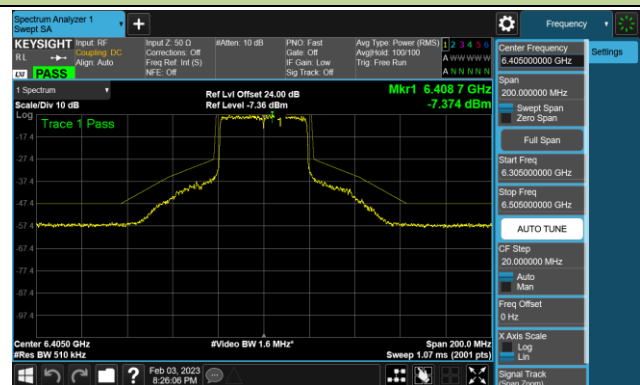

802.11ax-HE20 - Ant 1 (Nss = 4)

Channel 181 (6855MHz)

Channel 185 (6875MHz)

Channel 189 (6895MHz)

Channel 213 (7015MHz)

Channel 229 (7095MHz)

802.11ax-HE40 - Ant 1 (Nss = 4)

Channel 35 (6125MHz)

Channel 59 (6245MHz)

Channel 91 (6405MHz)

Channel 99 (6445MHz)

Channel 107 (6485MHz)

Channel 115 (6525MHz)

Channel 123 (6565MHz)

Channel 147 (6685MHz)