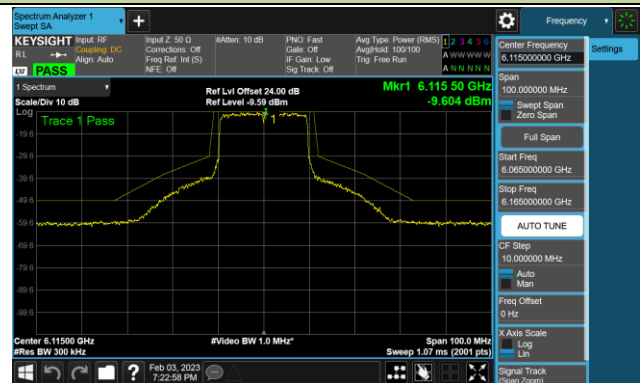

Channel 215 (7025MHz)

## 802.11ax-HE160 - Ant 0 (Nss = 4)

Channel 47 (6185MHz)

Channel 79 (6345MHz)

Channel 111 (6505MHz)

Channel 143 (6665MHz)

Channel 175 (6825MHz)

Channel 175 (6985MHz)

802.11ax-HE20 - Ant 1 (Nss = 4)

Channel 33 (6115MHz)

Channel 61 (6255MHz)

Channel 93 (6415MHz)

Channel 97 (6435MHz)

Channel 105 (6475MHz)

Channel 113 (6515MHz)

Channel 117 (6535MHz)

Channel 153 (6715MHz)