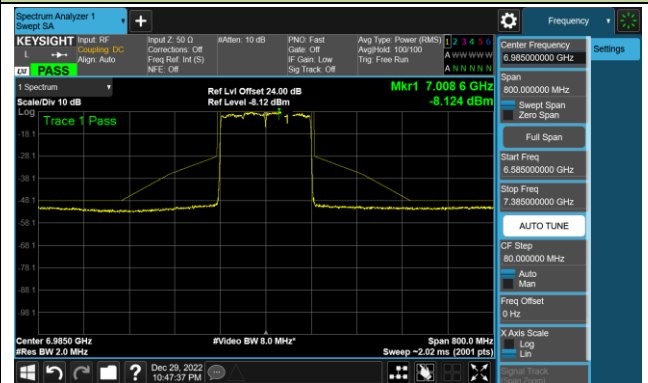

## 802.11ax-HE160 - Ant 3 (Nss = 1)

Channel 47 (6185MHz)

Channel 79 (6345MHz)

Channel 111 (6505MHz)

Channel 143 (6665MHz)

Channel 175 (6825MHz)

Channel 207 (6985MHz)

802.11ax-HE20 - Ant 0 (Nss = 4)