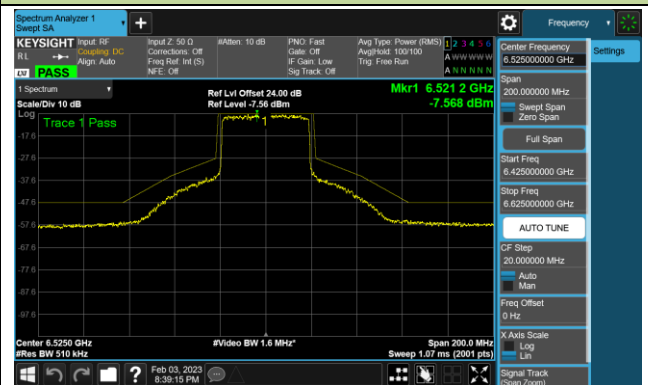

802.11ax-HE20 - Ant 1 (Nss = 4)

Channel 181 (6855MHz)

Channel 185 (6875MHz)

Channel 189 (6895MHz)

Channel 213 (7015MHz)

Channel 229 (7095MHz)

802.11ax-HE40 - Ant 1 (Nss = 4)

Channel 35 (6125MHz)

Channel 59 (6245MHz)

Channel 91 (6405MHz)

Channel 99 (6445MHz)

Channel 107 (6485MHz)

Channel 115 (6525MHz)

Channel 123 (6565MHz)

Channel 147 (6685MHz)