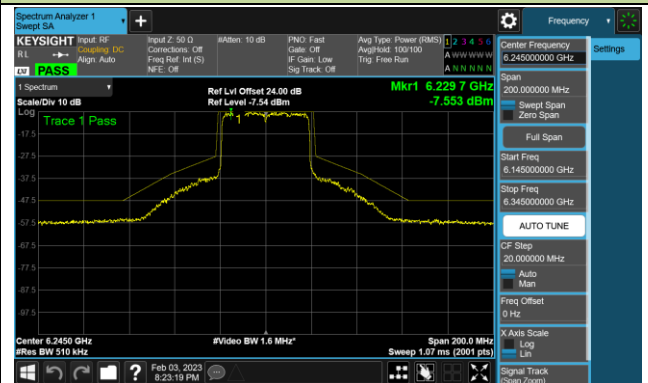

802.11ax-HE20 - Ant 1 (Nss = 4)

Channel 181 (6855MHz)

Channel 185 (6875MHz)

Channel 189 (6895MHz)

Channel 213 (7015MHz)

Channel 229 (7095MHz)

802.11ax-HE40 - Ant 1 (Nss = 4)

Channel 35 (6125MHz)

Channel 59 (6245MHz)

Channel 91 (6405MHz)

Channel 99 (6445MHz)

Channel 107 (6485MHz)

Channel 115 (6525MHz)

Channel 123 (6565MHz)

Channel 147 (6685MHz)