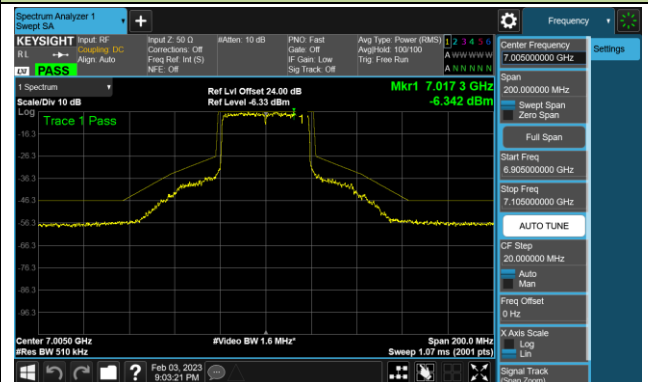

Channel 179 (6845MHz)

Channel 187 (6885MHz)

Channel 195 (6925MHz)

Channel 211 (7005MHz)

Channel 227 (7085MHz)

802.11ax-HE80 - Ant 0 (Nss = 4)

Channel 39 (6145MHz)

Channel 55 (6225MHz)

Channel 87 (6385MHz)

Channel 103 (6465MHz)

Channel 119 (6545MHz)

Channel 135 (6625MHz)

Channel 151 (6705MHz)

Channel 183 (6865MHz)

802.11ax-HE80 - Ant 0 (Nss = 4)

Channel 199 (6945MHz)