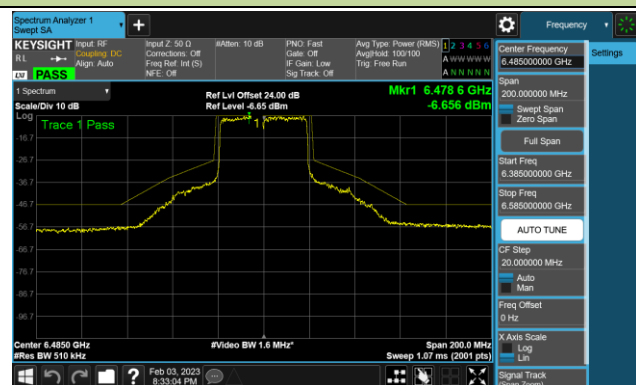

Channel 59 (6245MHz)

Channel 91 (6405MHz)

Channel 99 (6445MHz)

Channel 107 (6485MHz)

Channel 115 (6525MHz)

Channel 123 (6565MHz)

Channel 147 (6685MHz)

802.11ax-HE40 - Ant 0 (Nss = 4)

Channel 179 (6845MHz)

Channel 187 (6885MHz)

Channel 195 (6925MHz)

Channel 211 (7005MHz)

Channel 227 (7085MHz)

802.11ax-HE80 - Ant 0 (Nss = 4)

Channel 39 (6145MHz)

Channel 55 (6225MHz)