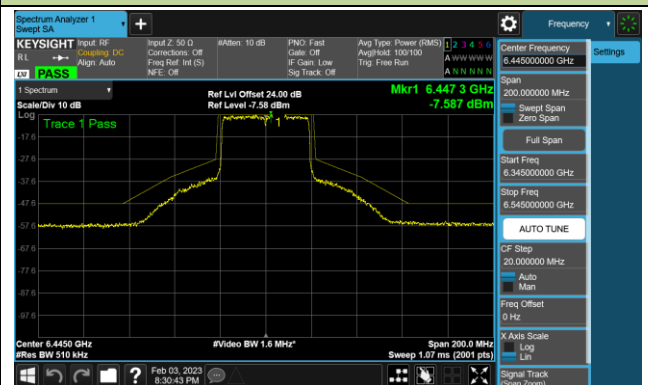

802.11ax-HE20 - Ant 1 (Nss = 4)

Channel 181 (6855MHz)

Channel 185 (6875MHz)

Channel 189 (6895MHz)

Channel 213 (7015MHz)

Channel 229 (7095MHz)

802.11ax-HE40 - Ant 1 (Nss = 4)

Channel 35 (6125MHz)

Channel 59 (6245MHz)

Channel 91 (6405MHz)

Channel 99 (6445MHz)

Channel 107 (6485MHz)

Channel 115 (6525MHz)

Channel 123 (6565MHz)

Channel 147 (6685MHz)