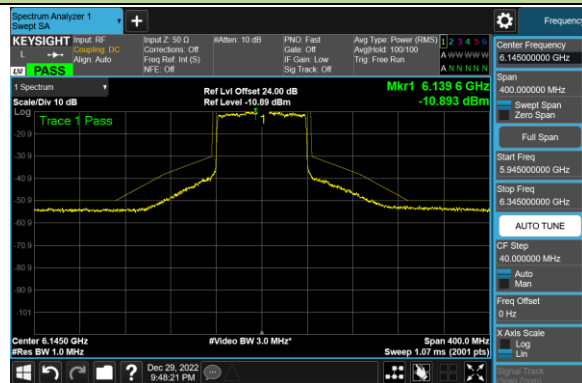

Channel 179 (6845MHz)

Channel 187 (6885MHz)

Channel 195 (6925MHz)

Channel 211 (7005MHz)

Channel 227 (7085MHz)

802.11ax-HE80 - Ant 2 (Nss = 1)

Channel 39 (6145MHz)

Channel 55 (6225MHz)

Channel 87 (6385MHz)

Channel 103 (6465MHz)

Channel 119 (6545MHz)

Channel 135 (6625MHz)

Channel 151 (6705MHz)

Channel 183 (6865MHz)

802.11ax-HE80 - Ant 2 (Nss = 1)

Channel 199 (6945MHz)