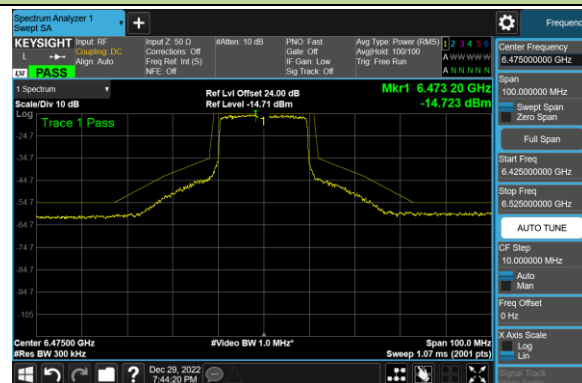

Channel 33 (6115MHz)

Channel 61 (6255MHz)

Channel 93 (6415MHz)

Channel 97 (6435MHz)

Channel 105 (6475MHz)

Channel 113 (6515MHz)

Channel 117 (6535MHz)

Channel 153 (6715MHz)

802.11ax-HE20 - Ant 2 (Nss = 1)

Channel 181 (6855MHz)

Channel 185 (6875MHz)

Channel 189 (6895MHz)

Channel 213 (7015MHz)

Channel 229 (7095MHz)

802.11ax-HE40 - Ant 2 (Nss = 1)

Channel 35 (6125MHz)