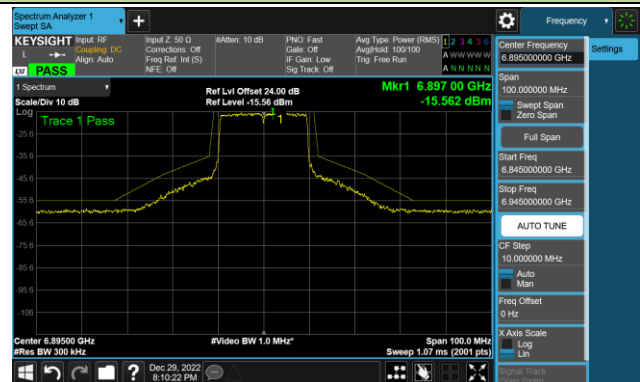

Channel 153 (6715MHz)

802.11ax-HE20 - Ant 3 (Nss = 1)

Channel 181 (6855MHz)

Channel 185 (6875MHz)

Channel 189 (6895MHz)

Channel 213 (7015MHz)

Channel 229 (7095MHz)

802.11ax-HE40 - Ant 3 (Nss = 1)

Channel 35 (6125MHz)

Channel 59 (6245MHz)

Channel 91 (6405MHz)

Channel 99 (6445MHz)

Channel 107 (6485MHz)

Channel 115 (6525MHz)

Channel 123 (6565MHz)

Channel 147 (6685MHz)