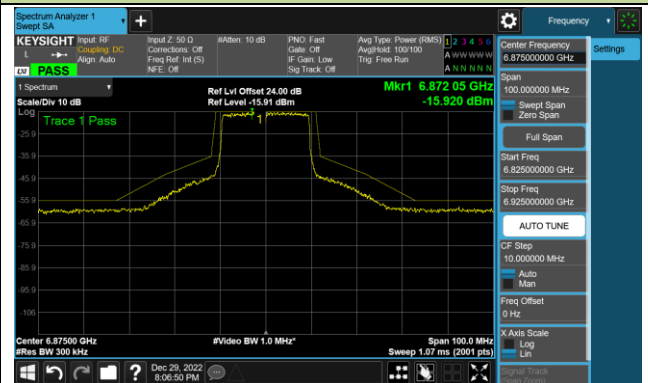

Channel 153 (6715MHz)

802.11ax-HE20 - Ant 3 (Nss = 1)

Channel 181 (6855MHz)

Channel 185 (6875MHz)

Channel 189 (6895MHz)

Channel 213 (7015MHz)

Channel 229 (7095MHz)

802.11ax-HE40 - Ant 3 (Nss = 1)