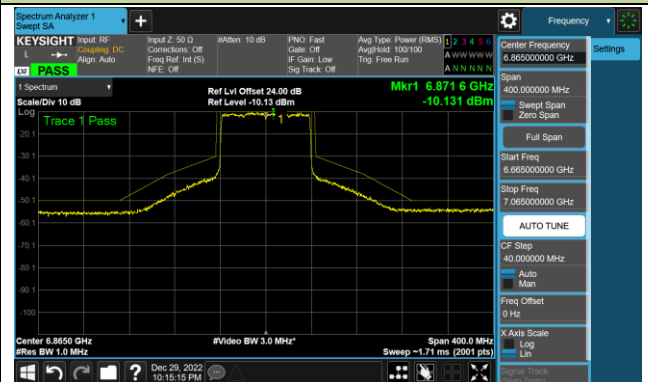

Channel 87 (6385MHz)

Channel 103 (6465MHz)

Channel 119 (6545MHz)

Channel 135 (6625MHz)

Channel 151 (6705MHz)

Channel 183 (6865MHz)

802.11ax-HE80 - Ant 2 (Nss = 1)

Channel 199 (6945MHz)

Channel 215 (7025MHz)

802.11ax-HE160 - Ant 2 (Nss = 1)

Channel 47 (6185MHz)

Channel 79 (6345MHz)

Channel 111 (6505MHz)

Channel 143 (6665MHz)

Channel 175 (6825MHz)

Channel 207 (6985MHz)