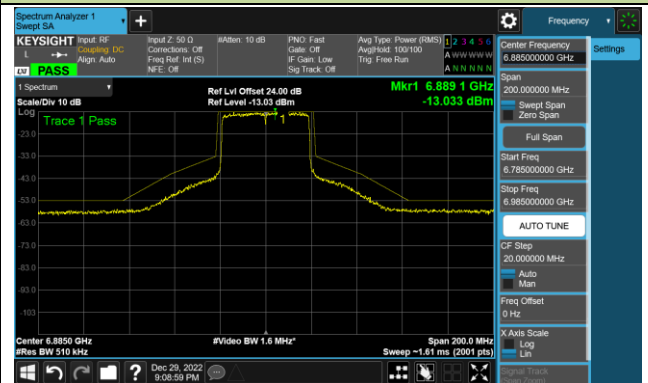

Channel 35 (6125MHz)

Channel 59 (6245MHz)

Channel 91 (6405MHz)

Channel 99 (6445MHz)

Channel 107 (6485MHz)

Channel 115 (6525MHz)

Channel 123 (6565MHz)

Channel 147 (6685MHz)

802.11ax-HE40 - Ant 3 (Nss = 1)

Channel 179 (6845MHz)

Channel 187 (6885MHz)

Channel 195 (6925MHz)

Channel 211 (7005MHz)

Channel 211 (7085MHz)