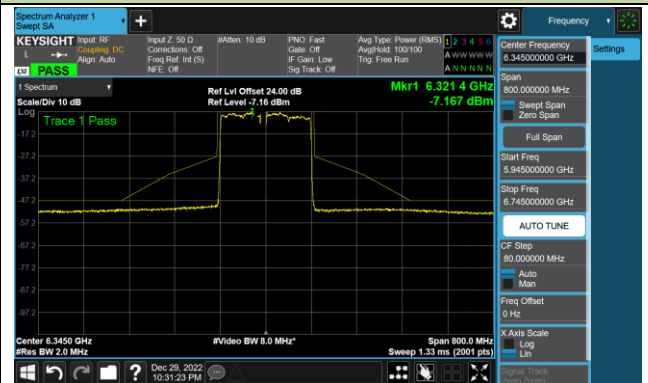

Channel 87 (6385MHz)

Channel 103 (6465MHz)

Channel 119 (6545MHz)

Channel 135 (6625MHz)

Channel 151 (6705MHz)

Channel 183 (6865MHz)

802.11ax-HE80 - Ant 2 (Nss = 1)

Channel 199 (6945MHz)

Channel 215 (7025MHz)

802.11ax-HE160 - Ant 2 (Nss = 1)

Channel 47 (6185MHz)

Channel 79 (6345MHz)

Channel 111 (6505MHz)

Channel 143 (6665MHz)

Channel 175 (6825MHz)

Channel 207 (6985MHz)

802.11ax-HE20 - Ant 3 (Nss = 1)

Channel 33 (6115MHz)

Channel 61 (6255MHz)

Channel 93 (6415MHz)

Channel 97 (6435MHz)

Channel 105 (6475MHz)

Channel 113 (6515MHz)

Channel 117 (6535MHz)