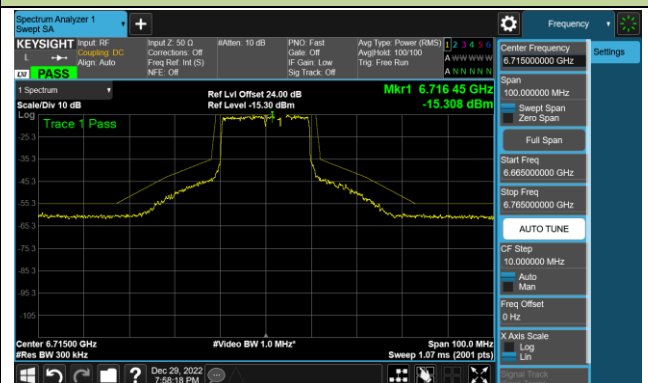

Channel 33 (6115MHz)

Channel 61 (6255MHz)

Channel 93 (6415MHz)

Channel 97 (6435MHz)

Channel 105 (6475MHz)

Channel 113 (6515MHz)

Channel 117 (6535MHz)

Channel 153 (6715MHz)

802.11ax-HE20 - Ant 2 (Nss = 1)

Channel 181 (6855MHz)

Channel 185 (6875MHz)

Channel 189 (6895MHz)

Channel 213 (7015MHz)

Channel 229 (7095MHz)

802.11ax-HE40 - Ant 2 (Nss = 1)

Channel 35 (6125MHz)