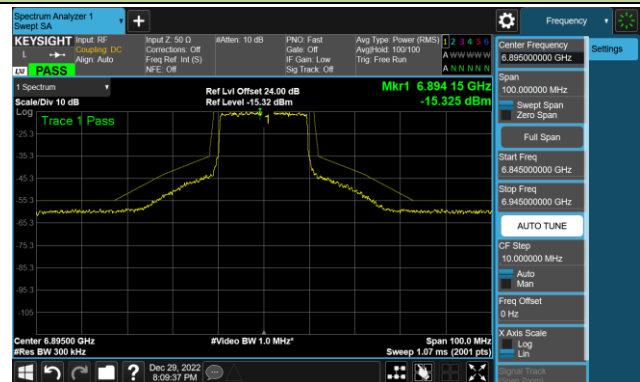

802.11ax-HE20 - Ant 2 (Nss = 1)

Channel 181 (6855MHz)

Channel 185 (6875MHz)

Channel 189 (6895MHz)

Channel 213 (7015MHz)

Channel 229 (7095MHz)

802.11ax-HE40 - Ant 2 (Nss = 1)

Channel 35 (6125MHz)

Channel 59 (6245MHz)

Channel 91 (6405MHz)

Channel 99 (6445MHz)

Channel 107 (6485MHz)

Channel 115 (6525MHz)

Channel 123 (6565MHz)

Channel 147 (6685MHz)

802.11ax-HE40 - Ant 2 (Nss = 1)