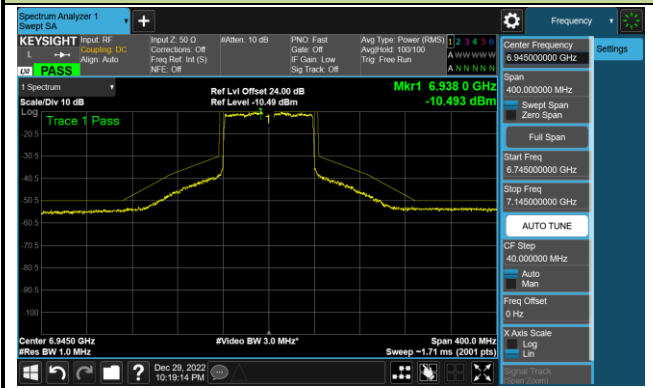

Channel 87 (6385MHz)

Channel 103 (6465MHz)

Channel 119 (6545MHz)

Channel 135 (6625MHz)

Channel 151 (6705MHz)

Channel 183 (6865MHz)

802.11ax-HE80 - Ant 2 (Nss = 1)

Channel 199 (6945MHz)

Channel 215 (7025MHz)

802.11ax-HE160 - Ant 2 (Nss = 1)

Channel 47 (6185MHz)

Channel 79 (6345MHz)

Channel 111 (6505MHz)

Channel 143 (6665MHz)

Channel 175 (6825MHz)

Channel 207 (6985MHz)