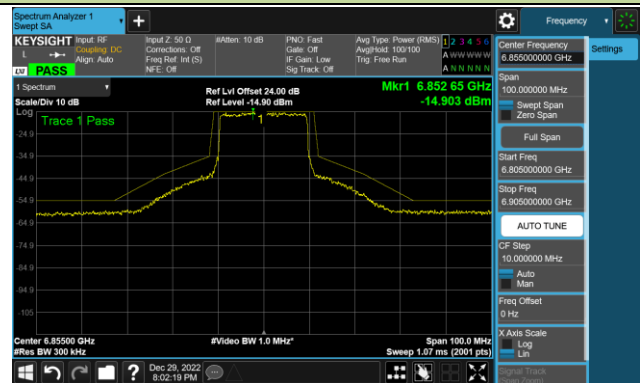

Channel 33 (6115MHz)

Channel 61 (6255MHz)

Channel 93 (6415MHz)

Channel 97 (6435MHz)

Channel 105 (6475MHz)

Channel 113 (6515MHz)

Channel 117 (6535MHz)

Channel 153 (6715MHz)

802.11ax-HE20 - Ant 2 (Nss = 1)

Channel 181 (6855MHz)

Channel 185 (6875MHz)

Channel 189 (6895MHz)

Channel 213 (7015MHz)

Channel 229 (7095MHz)

802.11ax-HE40 - Ant 2 (Nss = 1)

Channel 35 (6125MHz)