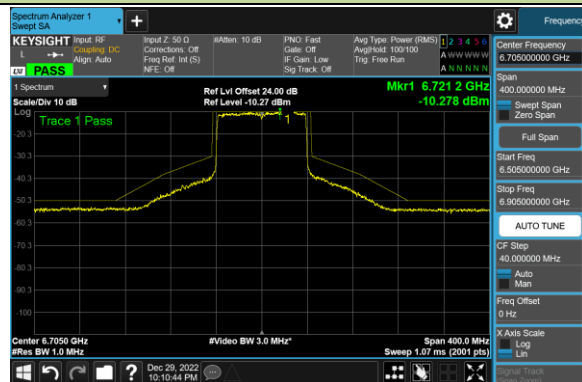

Channel 87 (6385MHz)

Channel 103 (6465MHz)

Channel 119 (6545MHz)

Channel 135 (6625MHz)

Channel 151 (6705MHz)

Channel 183 (6865MHz)

802.11ax-HE80 - Ant 2 (Nss = 1)

Channel 199 (6945MHz)

Channel 215 (7025MHz)

802.11ax-HE160 - Ant 2 (Nss = 1)

Channel 47 (6185MHz)

Channel 79 (6345MHz)

Channel 111 (6505MHz)

Channel 143 (6665MHz)

Channel 175 (6825MHz)

Channel 207 (6985MHz)