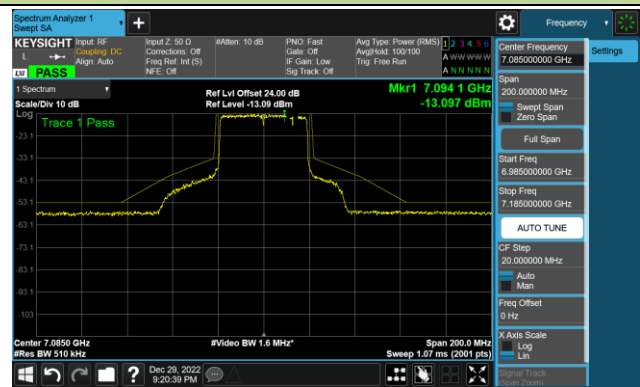

Channel 179 (6845MHz)

Channel 187 (6885MHz)

Channel 195 (6925MHz)

Channel 211 (7005MHz)

Channel 227 (7085MHz)

802.11ax-HE80 - Ant 2 (Nss = 1)

Channel 39 (6145MHz)

Channel 55 (6225MHz)

Channel 87 (6385MHz)

Channel 103 (6465MHz)

Channel 119 (6545MHz)

Channel 135 (6625MHz)

Channel 151 (6705MHz)

Channel 183 (6865MHz)

802.11ax-HE80 - Ant 2 (Nss = 1)

Channel 199 (6945MHz)