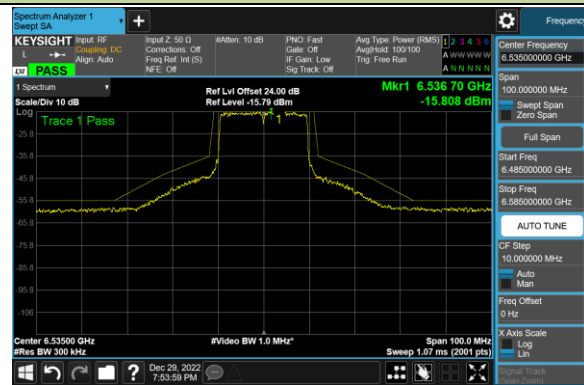

802.11ax-HE20 - Ant 3 (Nss = 1)

Channel 33 (6115MHz)

Channel 61 (6255MHz)

Channel 93 (6415MHz)

Channel 97 (6435MHz)

Channel 105 (6475MHz)

Channel 113 (6515MHz)

Channel 117 (6535MHz)

Channel 153 (6715MHz)

802.11ax-HE20 - Ant 3 (Nss = 1)

Channel 181 (6855MHz)

Channel 185 (6875MHz)

Channel 189 (6895MHz)

Channel 213 (7015MHz)

Channel 229 (7095MHz)

802.11ax-HE40 - Ant 3 (Nss = 1)