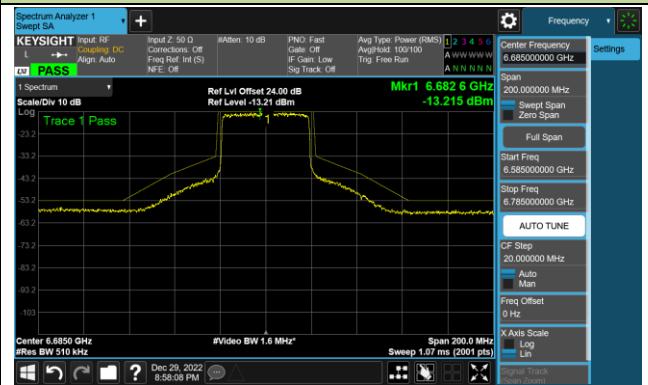

802.11ax-HE20 - Ant 2 (Nss = 1)

Channel 181 (6855MHz)

Channel 185 (6875MHz)

Channel 189 (6895MHz)

Channel 213 (7015MHz)

Channel 229 (7095MHz)

802.11ax-HE40 - Ant 2 (Nss = 1)

Channel 35 (6125MHz)

Channel 59 (6245MHz)

Channel 91 (6405MHz)

Channel 99 (6445MHz)

Channel 107 (6485MHz)

Channel 115 (6525MHz)

Channel 123 (6565MHz)

Channel 147 (6685MHz)

802.11ax-HE40 - Ant 2 (Nss = 1)

Channel 179 (6845MHz)

Channel 187 (6885MHz)

Channel 195 (6925MHz)

Channel 211 (7005MHz)

Channel 227 (7085MHz)

802.11ax-HE80 - Ant 2 (Nss = 1)

Channel 39 (6145MHz)

Channel 55 (6225MHz)