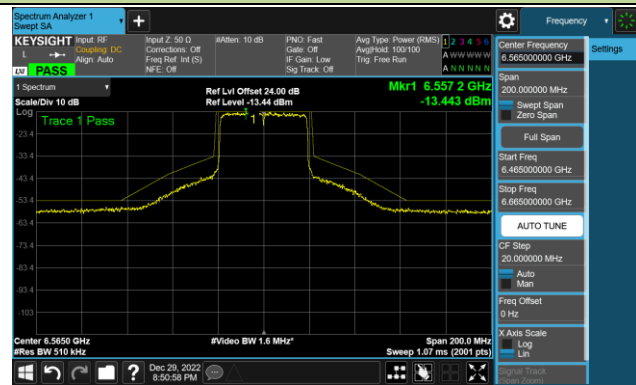

Channel 59 (6245MHz)

Channel 91 (6405MHz)

Channel 99 (6445MHz)

Channel 107 (6485MHz)

Channel 115 (6525MHz)

Channel 123 (6565MHz)

Channel 147 (6685MHz)

802.11ax-HE40 - Ant 2 (Nss = 1)

Channel 179 (6845MHz)

Channel 187 (6885MHz)

Channel 195 (6925MHz)

Channel 211 (7005MHz)

Channel 227 (7085MHz)

802.11ax-HE80 - Ant 2 (Nss = 1)

Channel 39 (6145MHz)

Channel 55 (6225MHz)