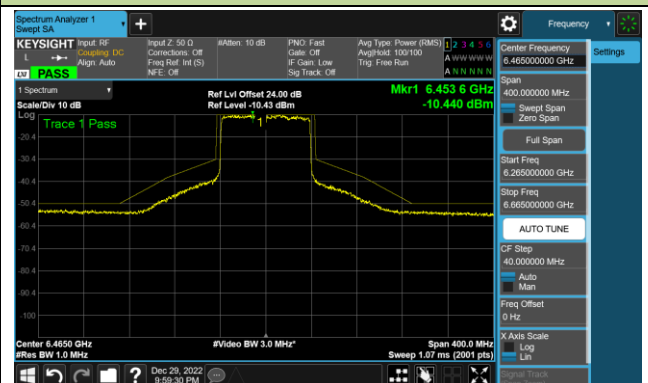

Channel 179 (6845MHz)

Channel 187 (6885MHz)

Channel 195 (6925MHz)

Channel 211 (7005MHz)

Channel 227 (7085MHz)

802.11ax-HE80 - Ant 2 (Nss = 1)

Channel 39 (6145MHz)

Channel 55 (6225MHz)

Channel 87 (6385MHz)

Channel 103 (6465MHz)

Channel 119 (6545MHz)

Channel 135 (6625MHz)

Channel 151 (6705MHz)

Channel 183 (6865MHz)

802.11ax-HE80 - Ant 2 (Nss = 1)

Channel 199 (6945MHz)