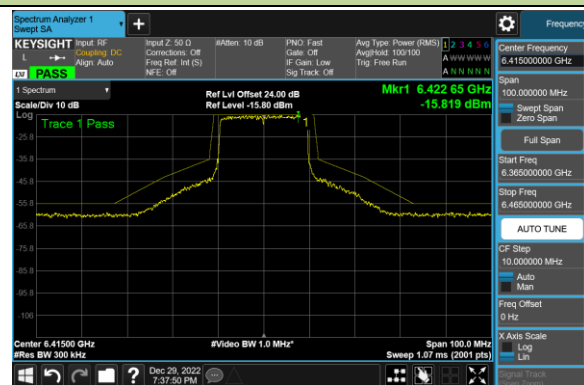

802.11ax-HE20 - Ant 3 (Nss = 1)

Channel 33 (6115MHz)

Channel 61 (6255MHz)

Channel 93 (6415MHz)

Channel 97 (6435MHz)

Channel 105 (6475MHz)

Channel 113 (6515MHz)

Channel 117 (6535MHz)