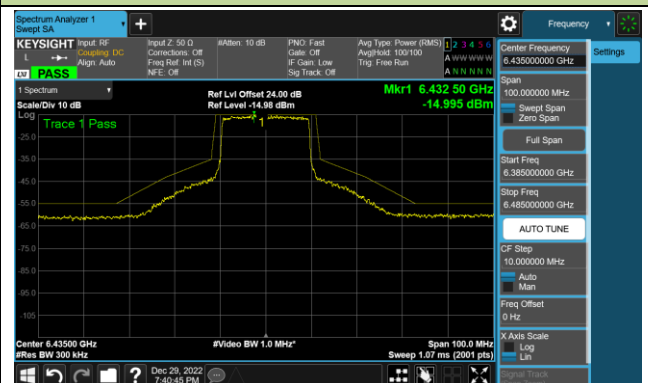

Channel 33 (6115MHz)

Channel 61 (6255MHz)

Channel 93 (6415MHz)

Channel 97 (6435MHz)

Channel 105 (6475MHz)

Channel 113 (6515MHz)

Channel 117 (6535MHz)

Channel 153 (6715MHz)

802.11ax-HE20 - Ant 2 (Nss = 1)

Channel 181 (6855MHz)

Channel 185 (6875MHz)

Channel 189 (6895MHz)

Channel 213 (7015MHz)

Channel 229 (7095MHz)

802.11ax-HE40 - Ant 2 (Nss = 1)

Channel 35 (6125MHz)