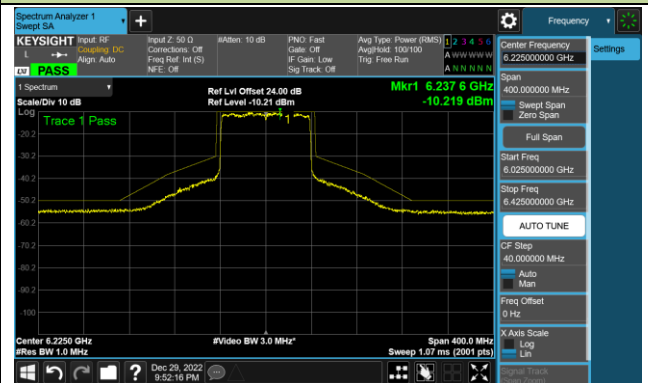

Channel 179 (6845MHz)

Channel 187 (6885MHz)

Channel 195 (6925MHz)

Channel 211 (7005MHz)

Channel 227 (7085MHz)

802.11ax-HE80 - Ant 2 (Nss = 1)

Channel 39 (6145MHz)

Channel 55 (6225MHz)

Channel 87 (6385MHz)

Channel 103 (6465MHz)

Channel 119 (6545MHz)

Channel 135 (6625MHz)

Channel 151 (6705MHz)

Channel 183 (6865MHz)

802.11ax-HE80 - Ant 2 (Nss = 1)

Channel 199 (6945MHz)