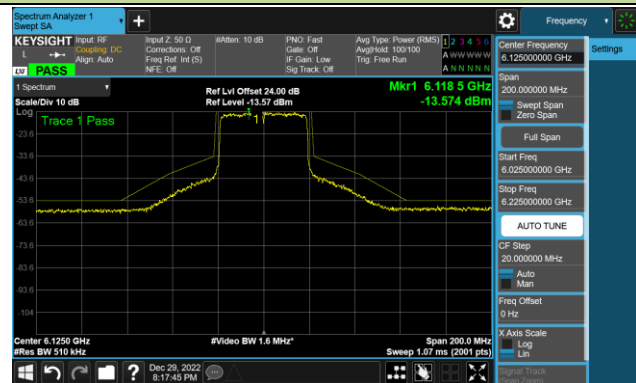

802.11ax-HE20 - Ant 2 (Nss = 1)

Channel 181 (6855MHz)

Channel 185 (6875MHz)

Channel 189 (6895MHz)

Channel 213 (7015MHz)

Channel 229 (7095MHz)

802.11ax-HE40 - Ant 2 (Nss = 1)

Channel 35 (6125MHz)

Channel 59 (6245MHz)

Channel 91 (6405MHz)

Channel 99 (6445MHz)

Channel 107 (6485MHz)

Channel 115 (6525MHz)

Channel 123 (6565MHz)

Channel 147 (6685MHz)

802.11ax-HE40 - Ant 2 (Nss = 1)