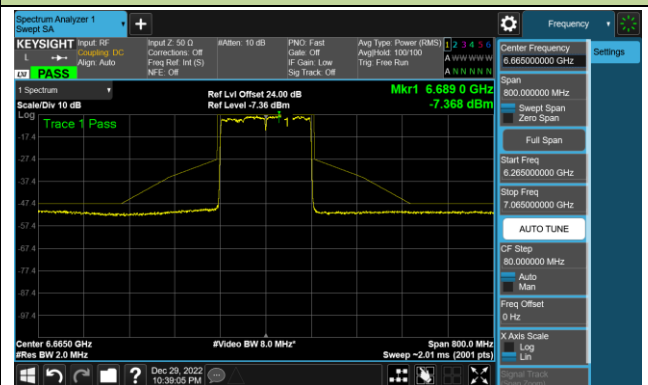

Channel 215 (7025MHz)

802.11ax-HE160 - Ant 2 (Nss = 1)

Channel 47 (6185MHz)

Channel 79 (6345MHz)

Channel 111 (6505MHz)

Channel 143 (6665MHz)

Channel 175 (6825MHz)

Channel 207 (6985MHz)

802.11ax-HE20 - Ant 3 (Nss = 1)

Channel 33 (6115MHz)

Channel 61 (6255MHz)

Channel 93 (6415MHz)

Channel 97 (6435MHz)

Channel 105 (6475MHz)

Channel 113 (6515MHz)

Channel 117 (6535MHz)