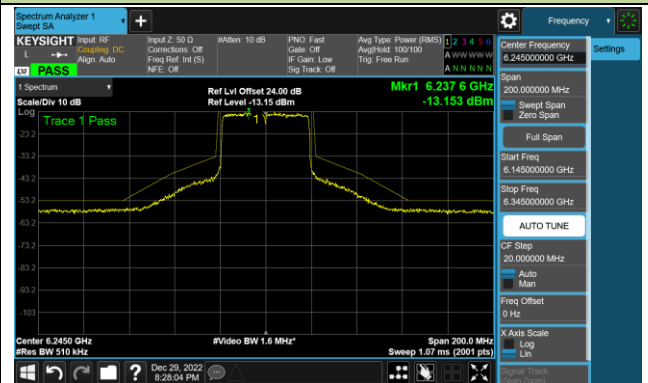

Channel 153 (6715MHz)

802.11ax-HE20 - Ant 3 (Nss = 1)

Channel 181 (6855MHz)

Channel 185 (6875MHz)

Channel 189 (6895MHz)

Channel 213 (7015MHz)

Channel 229 (7095MHz)

802.11ax-HE40 - Ant 3 (Nss = 1)

Channel 35 (6125MHz)

Channel 59 (6245MHz)

Channel 91 (6405MHz)

Channel 99 (6445MHz)

Channel 107 (6485MHz)

Channel 115 (6525MHz)

Channel 123 (6565MHz)

Channel 147 (6685MHz)