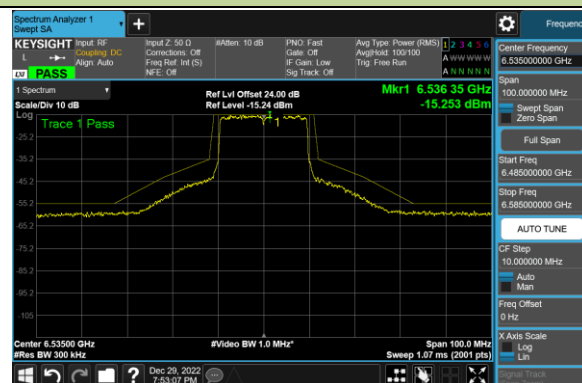

Channel 33 (6115MHz)

Channel 61 (6255MHz)

Channel 93 (6415MHz)

Channel 97 (6435MHz)

Channel 105 (6475MHz)

Channel 113 (6515MHz)

Channel 117 (6535MHz)

Channel 153 (6715MHz)

802.11ax-HE20 - Ant 2 (Nss = 1)

Channel 181 (6855MHz)

Channel 185 (6875MHz)

Channel 189 (6895MHz)

Channel 213 (7015MHz)

Channel 229 (7095MHz)

802.11ax-HE40 - Ant 2 (Nss = 1)

Channel 35 (6125MHz)