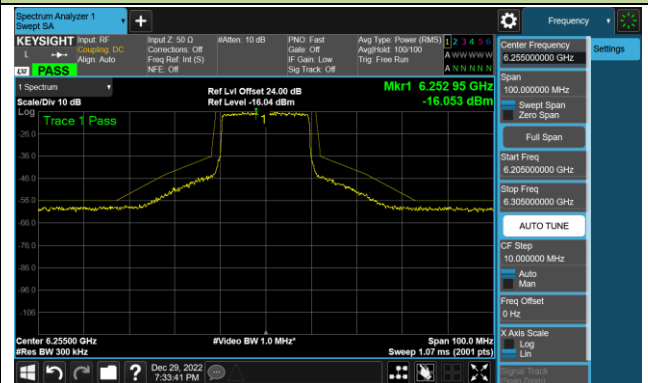

Channel 87 (6385MHz)

Channel 103 (6465MHz)

Channel 119 (6545MHz)

Channel 135 (6625MHz)

Channel 151 (6705MHz)

Channel 183 (6865MHz)

802.11ax-HE80 - Ant 2 (Nss = 1)

Channel 199 (6945MHz)

Channel 215 (7025MHz)

802.11ax-HE160 - Ant 2 (Nss = 1)

Channel 47 (6185MHz)

Channel 79 (6345MHz)

Channel 111 (6505MHz)

Channel 143 (6665MHz)

Channel 175 (6825MHz)

Channel 207 (6985MHz)

802.11ax-HE20 - Ant 3 (Nss = 1)

Channel 33 (6115MHz)

Channel 61 (6255MHz)

Channel 93 (6415MHz)

Channel 97 (6435MHz)

Channel 105 (6475MHz)

Channel 113 (6515MHz)

Channel 117 (6535MHz)