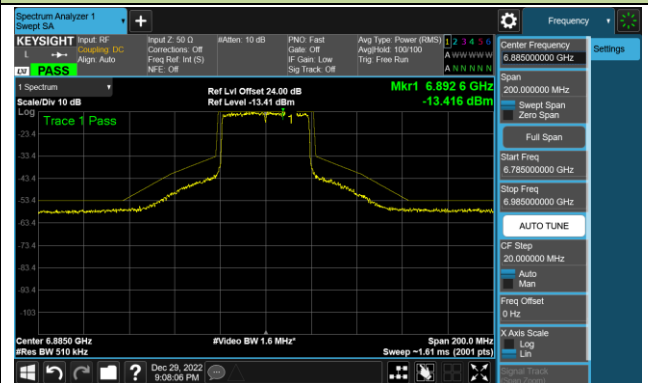

Channel 59 (6245MHz)

Channel 91 (6405MHz)

Channel 99 (6445MHz)

Channel 107 (6485MHz)

Channel 115 (6525MHz)

Channel 123 (6565MHz)

Channel 147 (6685MHz)

802.11ax-HE40 - Ant 2 (Nss = 1)

Channel 179 (6845MHz)

Channel 187 (6885MHz)

Channel 195 (6925MHz)

Channel 211 (7005MHz)

Channel 227 (7085MHz)

802.11ax-HE80 - Ant 2 (Nss = 1)

Channel 39 (6145MHz)

Channel 55 (6225MHz)