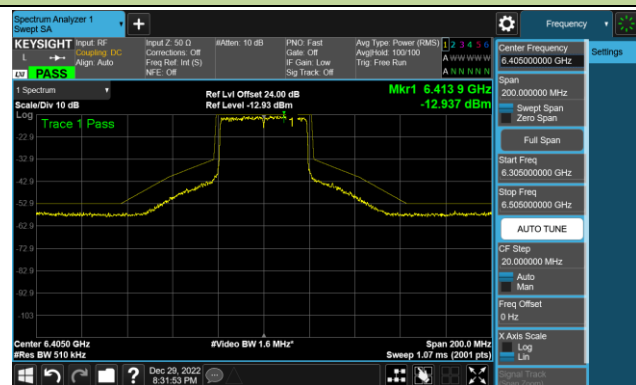

Channel 91 (6405MHz)