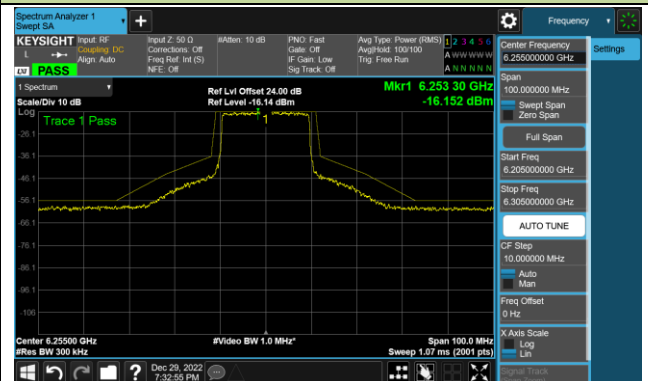

802.11ax-HE160 - Ant 1 (Nss = 1)

Channel 47 (6185MHz)

Channel 79 (6345MHz)

Channel 111 (6505MHz)

Channel 143 (6665MHz)

Channel 175 (6825MHz)

Channel 207 (6985MHz)

802.11ax-HE20 - Ant 2 (Nss = 1)

Channel 33 (6115MHz)

Channel 61 (6255MHz)

Channel 93 (6415MHz)

Channel 97 (6435MHz)

Channel 105 (6475MHz)

Channel 113 (6515MHz)

Channel 117 (6535MHz)

Channel 153 (6715MHz)