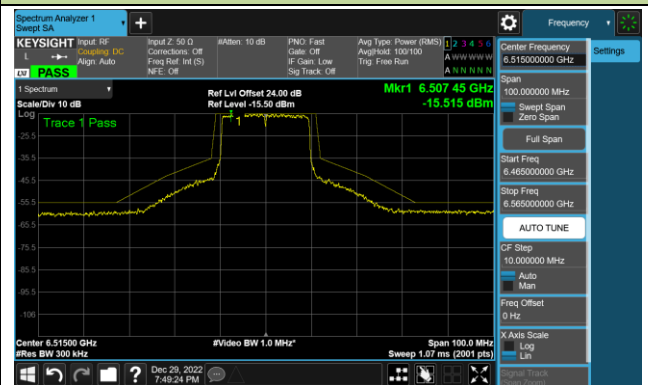

802.11ax-HE20 - Ant 3 (Nss = 1)

Channel 33 (6115MHz)

Channel 61 (6255MHz)

Channel 93 (6415MHz)

Channel 97 (6435MHz)

Channel 105 (6475MHz)

Channel 113 (6515MHz)

Channel 117 (6535MHz)

Channel 153 (6715MHz)

802.11ax-HE20 - Ant 3 (Nss = 1)

Channel 181 (6855MHz)

Channel 185 (6875MHz)

Channel 189 (6895MHz)

Channel 213 (7015MHz)

Channel 229 (7095MHz)

802.11ax-HE40 - Ant 3 (Nss = 1)