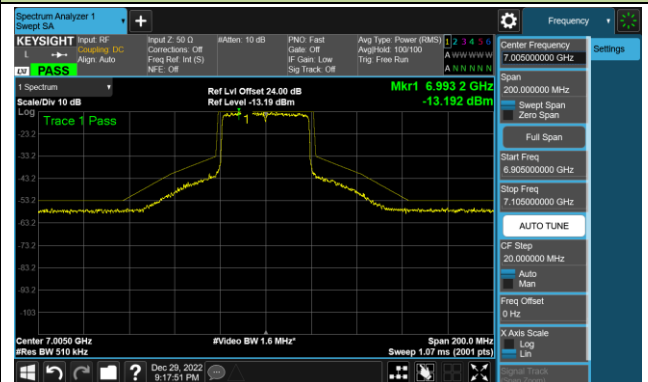

802.11ax-HE40 - Ant 3 (Nss = 1)

Channel 179 (6845MHz)

Channel 187 (6885MHz)

Channel 195 (6925MHz)

Channel 211 (7005MHz)

Channel 211 (7085MHz)