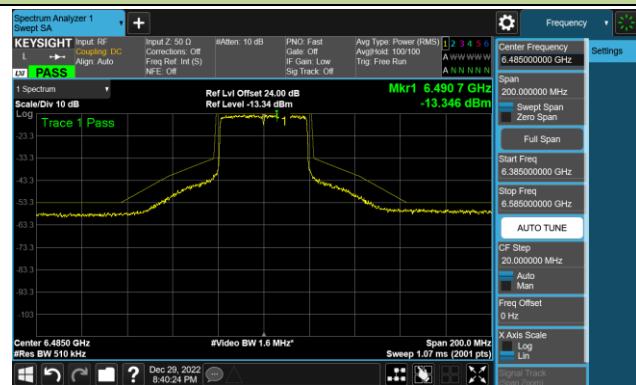

Channel 59 (6245MHz)

Channel 91 (6405MHz)

Channel 99 (6445MHz)

Channel 107 (6485MHz)

Channel 115 (6525MHz)

Channel 123 (6565MHz)

Channel 147 (6685MHz)

802.11ax-HE40 - Ant 2 (Nss = 1)

Channel 179 (6845MHz)

Channel 187 (6885MHz)

Channel 195 (6925MHz)

Channel 211 (7005MHz)

Channel 227 (7085MHz)

802.11ax-HE80 - Ant 2 (Nss = 1)

Channel 39 (6145MHz)

Channel 55 (6225MHz)