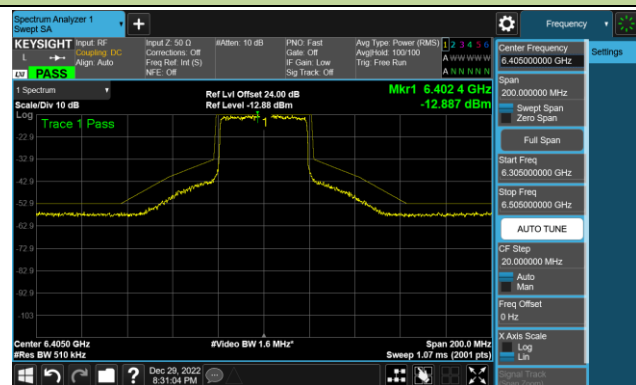

802.11ax-HE20 - Ant 2 (Nss = 1)

Channel 181 (6855MHz)

Channel 185 (6875MHz)

Channel 189 (6895MHz)

Channel 213 (7015MHz)

Channel 229 (7095MHz)

802.11ax-HE40 - Ant 2 (Nss = 1)

Channel 35 (6125MHz)

Channel 59 (6245MHz)

Channel 91 (6405MHz)

Channel 99 (6445MHz)

Channel 107 (6485MHz)

Channel 115 (6525MHz)

Channel 123 (6565MHz)

Channel 147 (6685MHz)

802.11ax-HE40 - Ant 2 (Nss = 1)