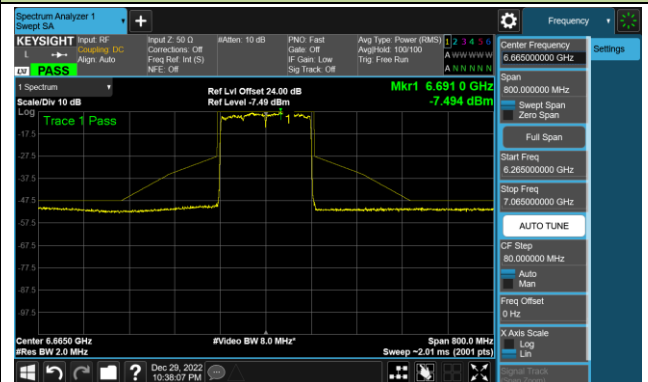

802.11ax-HE160 - Ant 1 (Nss = 1)

Channel 47 (6185MHz)

Channel 79 (6345MHz)

Channel 111 (6505MHz)

Channel 143 (6665MHz)

Channel 175 (6825MHz)

Channel 207 (6985MHz)

802.11ax-HE20 - Ant 2 (Nss = 1)