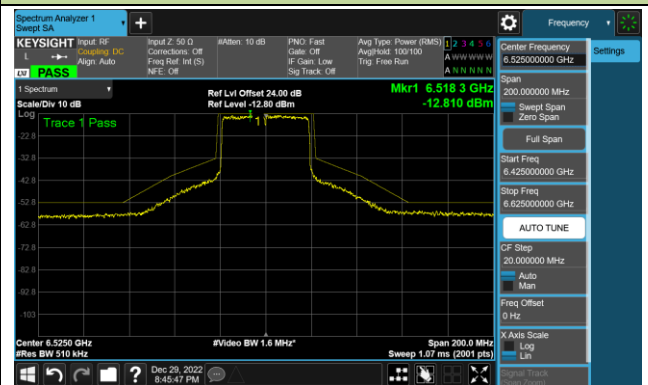

Channel 59 (6245MHz)

Channel 91 (6405MHz)

Channel 99 (6445MHz)

Channel 107 (6485MHz)

Channel 115 (6525MHz)

Channel 123 (6565MHz)

Channel 147 (6685MHz)

802.11ax-HE40 - Ant 2 (Nss = 1)

Channel 179 (6845MHz)

Channel 187 (6885MHz)

Channel 195 (6925MHz)

Channel 211 (7005MHz)

Channel 227 (7085MHz)

802.11ax-HE80 - Ant 2 (Nss = 1)

Channel 39 (6145MHz)

Channel 55 (6225MHz)