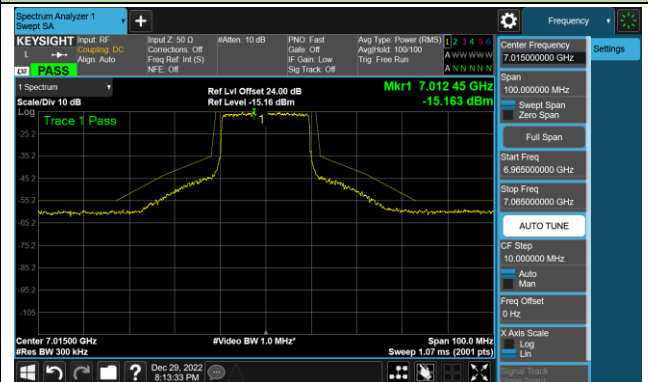

802.11ax-HE20 - Ant 2 (Nss = 1)

Channel 181 (6855MHz)

Channel 185 (6875MHz)

Channel 189 (6895MHz)

Channel 213 (7015MHz)

Channel 229 (7095MHz)

802.11ax-HE40 - Ant 2 (Nss = 1)

Channel 35 (6125MHz)

Channel 59 (6245MHz)

Channel 91 (6405MHz)

Channel 99 (6445MHz)

Channel 107 (6485MHz)

Channel 115 (6525MHz)

Channel 123 (6565MHz)

Channel 147 (6685MHz)

802.11ax-HE40 - Ant 2 (Nss = 1)