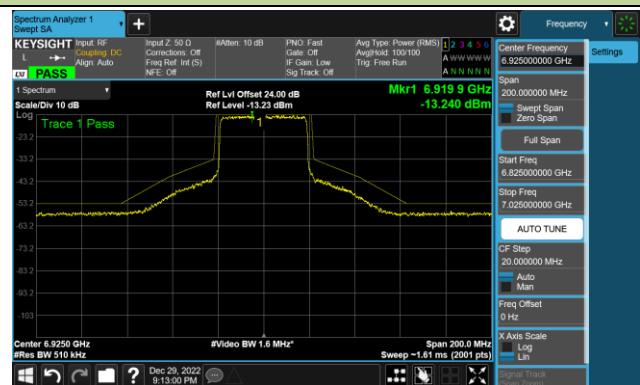

Channel 59 (6245MHz)

Channel 91 (6405MHz)

Channel 99 (6445MHz)

Channel 107 (6485MHz)

Channel 115 (6525MHz)

Channel 123 (6565MHz)

Channel 147 (6685MHz)

802.11ax-HE40 - Ant 2 (Nss = 1)

Channel 179 (6845MHz)

Channel 187 (6885MHz)

Channel 195 (6925MHz)

Channel 211 (7005MHz)

Channel 227 (7085MHz)

802.11ax-HE80 - Ant 2 (Nss = 1)

Channel 39 (6145MHz)

Channel 55 (6225MHz)