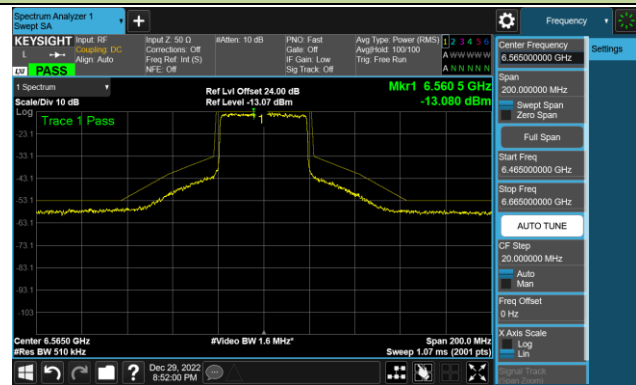

Channel 35 (6125MHz)

Channel 59 (6245MHz)

Channel 91 (6405MHz)

Channel 99 (6445MHz)

Channel 107 (6485MHz)

Channel 115 (6525MHz)

Channel 123 (6565MHz)

Channel 147 (6685MHz)

802.11ax-HE40 - Ant 3 (Nss = 1)

Channel 179 (6845MHz)

Channel 187 (6885MHz)

Channel 195 (6925MHz)

Channel 211 (7005MHz)

Channel 211 (7085MHz)