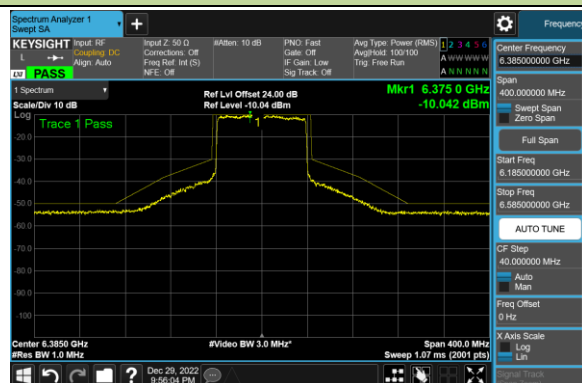

Channel 179 (6845MHz)

Channel 187 (6885MHz)

Channel 195 (6925MHz)

Channel 211 (7005MHz)

Channel 227 (7085MHz)

802.11ax-HE80 - Ant 2 (Nss = 1)

Channel 39 (6145MHz)

Channel 55 (6225MHz)

Channel 87 (6385MHz)

Channel 103 (6465MHz)

Channel 119 (6545MHz)

Channel 135 (6625MHz)

Channel 151 (6705MHz)

Channel 183 (6865MHz)

802.11ax-HE80 - Ant 2 (Nss = 1)

Channel 199 (6945MHz)