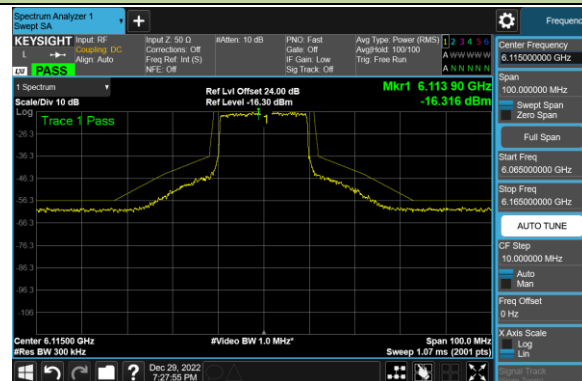

802.11ax-HE160 - Ant 1 (Nss = 1)

Channel 47 (6185MHz)

Channel 79 (6345MHz)

Channel 111 (6505MHz)

Channel 143 (6665MHz)

Channel 175 (6825MHz)

Channel 207 (6985MHz)

802.11ax-HE20 - Ant 2 (Nss = 1)

Channel 33 (6115MHz)

Channel 61 (6255MHz)

Channel 93 (6415MHz)

Channel 97 (6435MHz)

Channel 105 (6475MHz)

Channel 113 (6515MHz)

Channel 117 (6535MHz)

Channel 153 (6715MHz)