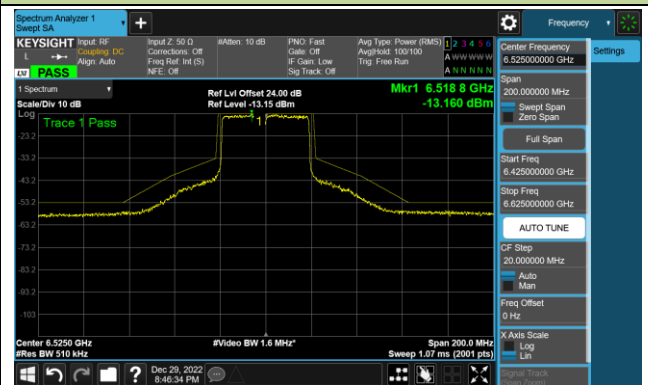

Channel 35 (6125MHz)

Channel 59 (6245MHz)

Channel 91 (6405MHz)

Channel 99 (6445MHz)

Channel 107 (6485MHz)

Channel 115 (6525MHz)

Channel 123 (6565MHz)

Channel 147 (6685MHz)

802.11ax-HE40 - Ant 3 (Nss = 1)

Channel 179 (6845MHz)

Channel 187 (6885MHz)

Channel 195 (6925MHz)

Channel 211 (7005MHz)

Channel 211 (7085MHz)