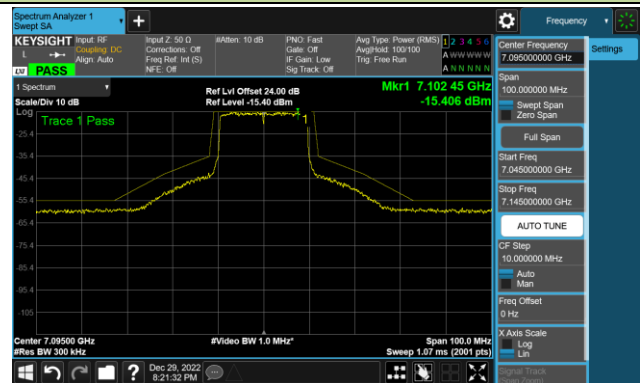

802.11ax-HE20 - Ant 2 (Nss = 1)

Channel 181 (6855MHz)

Channel 185 (6875MHz)

Channel 189 (6895MHz)

Channel 213 (7015MHz)

Channel 229 (7095MHz)

802.11ax-HE40 - Ant 2 (Nss = 1)

Channel 35 (6125MHz)

Channel 59 (6245MHz)

Channel 91 (6405MHz)

Channel 99 (6445MHz)

Channel 107 (6485MHz)

Channel 115 (6525MHz)

Channel 123 (6565MHz)

Channel 147 (6685MHz)

802.11ax-HE40 - Ant 2 (Nss = 1)