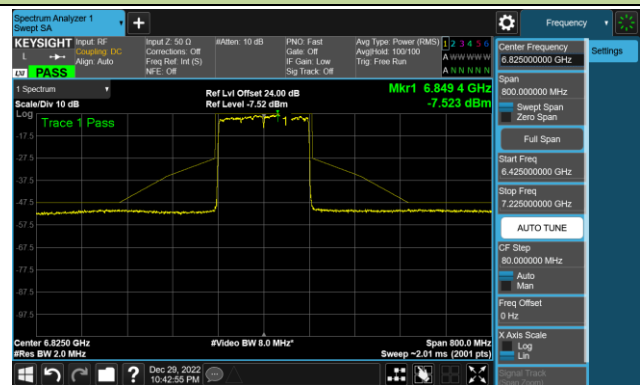

Channel 215 (7025MHz)

802.11ax-HE160 - Ant 2 (Nss = 1)

Channel 47 (6185MHz)

Channel 79 (6345MHz)

Channel 111 (6505MHz)

Channel 143 (6665MHz)

Channel 175 (6825MHz)

Channel 207 (6985MHz)