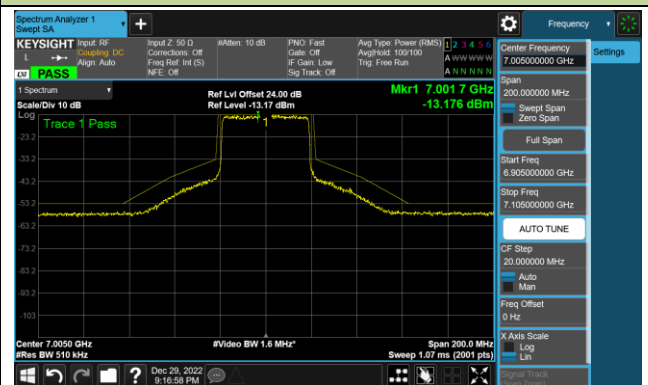

Channel 179 (6845MHz)

Channel 187 (6885MHz)

Channel 195 (6925MHz)

Channel 211 (7005MHz)

Channel 227 (7085MHz)

802.11ax-HE80 - Ant 2 (Nss = 1)

Channel 39 (6145MHz)

Channel 55 (6225MHz)

Channel 87 (6385MHz)

Channel 103 (6465MHz)

Channel 119 (6545MHz)

Channel 135 (6625MHz)

Channel 151 (6705MHz)

Channel 183 (6865MHz)

802.11ax-HE80 - Ant 2 (Nss = 1)

Channel 199 (6945MHz)