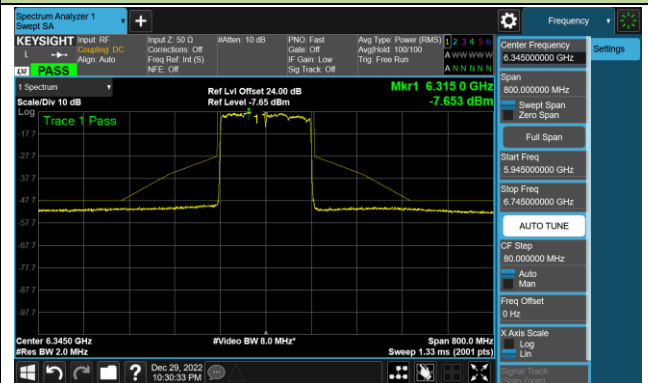

802.11ax-HE160 - Ant 1 (Nss = 1)

Channel 47 (6185MHz)

Channel 79 (6345MHz)

Channel 111 (6505MHz)

Channel 143 (6665MHz)

Channel 175 (6825MHz)

Channel 207 (6985MHz)

802.11ax-HE20 - Ant 2 (Nss = 1)