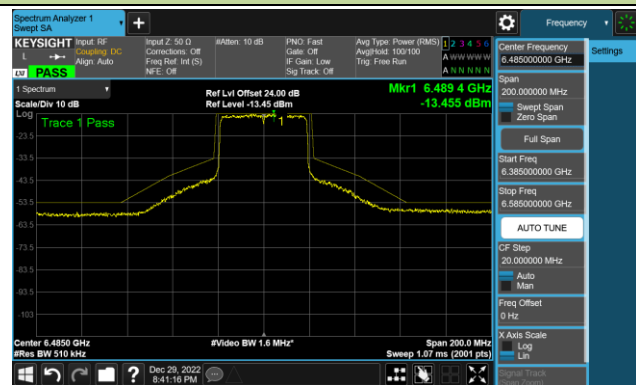

Channel 35 (6125MHz)

Channel 59 (6245MHz)

Channel 91 (6405MHz)

Channel 99 (6445MHz)

Channel 107 (6485MHz)

Channel 115 (6525MHz)

Channel 123 (6565MHz)

Channel 147 (6685MHz)

802.11ax-HE40 - Ant 3 (Nss = 1)

Channel 179 (6845MHz)

Channel 187 (6885MHz)

Channel 195 (6925MHz)

Channel 211 (7005MHz)

Channel 211 (7085MHz)