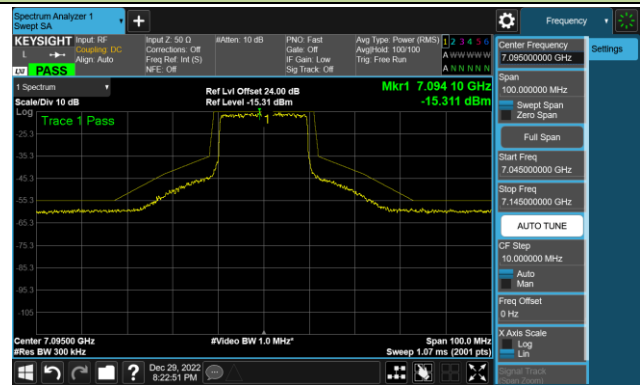

Channel 153 (6715MHz)

802.11ax-HE20 - Ant 3 (Nss = 1)

Channel 181 (6855MHz)

Channel 185 (6875MHz)

Channel 189 (6895MHz)

Channel 213 (7015MHz)

Channel 229 (7095MHz)

802.11ax-HE40 - Ant 3 (Nss = 1)

Channel 35 (6125MHz)

Channel 59 (6245MHz)

Channel 91 (6405MHz)

Channel 99 (6445MHz)

Channel 107 (6485MHz)

Channel 115 (6525MHz)

Channel 123 (6565MHz)

Channel 147 (6685MHz)