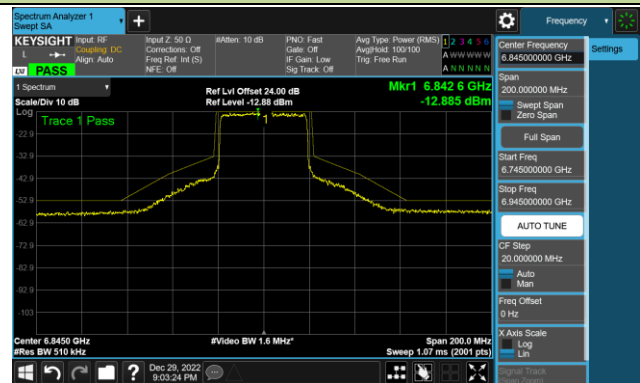

Channel 59 (6245MHz)

Channel 91 (6405MHz)

Channel 99 (6445MHz)

Channel 107 (6485MHz)

Channel 115 (6525MHz)

Channel 123 (6565MHz)

Channel 147 (6685MHz)

802.11ax-HE40 - Ant 2 (Nss = 1)

Channel 179 (6845MHz)

Channel 187 (6885MHz)

Channel 195 (6925MHz)

Channel 211 (7005MHz)

Channel 227 (7085MHz)

802.11ax-HE80 - Ant 2 (Nss = 1)

Channel 39 (6145MHz)

Channel 55 (6225MHz)