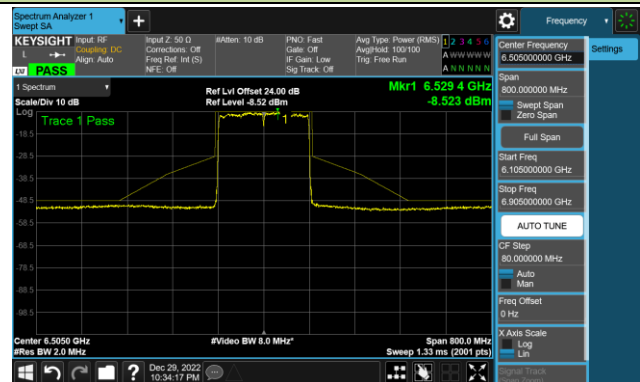

802.11ax-HE160 - Ant 1 (Nss = 1)

Channel 47 (6185MHz)

Channel 79 (6345MHz)

Channel 111 (6505MHz)

Channel 143 (6665MHz)

Channel 175 (6825MHz)

Channel 207 (6985MHz)

802.11ax-HE20 - Ant 2 (Nss = 1)

Channel 33 (6115MHz)

Channel 61 (6255MHz)

Channel 93 (6415MHz)

Channel 97 (6435MHz)

Channel 105 (6475MHz)

Channel 113 (6515MHz)

Channel 117 (6535MHz)

Channel 153 (6715MHz)