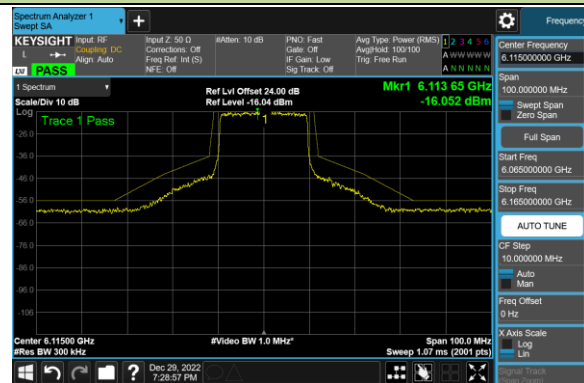

Channel 215 (7025MHz)

802.11ax-HE160 - Ant 2 (Nss = 1)

Channel 47 (6185MHz)

Channel 79 (6345MHz)

Channel 111 (6505MHz)

Channel 143 (6665MHz)

Channel 175 (6825MHz)

Channel 207 (6985MHz)

802.11ax-HE20 - Ant 3 (Nss = 1)

Channel 33 (6115MHz)

Channel 61 (6255MHz)

Channel 93 (6415MHz)

Channel 97 (6435MHz)

Channel 105 (6475MHz)

Channel 113 (6515MHz)

Channel 117 (6535MHz)