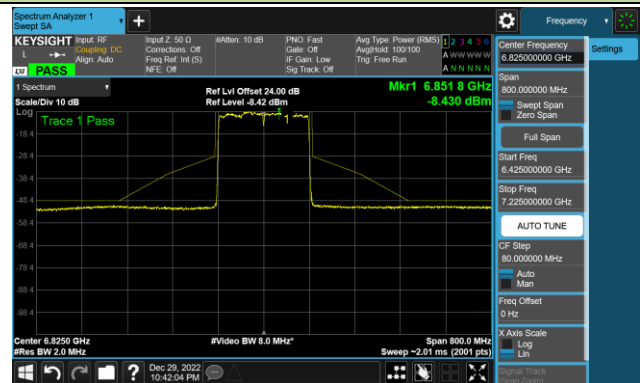

802.11ax-HE160 - Ant 1 (Nss = 1)

Channel 47 (6185MHz)

Channel 79 (6345MHz)

Channel 111 (6505MHz)

Channel 143 (6665MHz)

Channel 175 (6825MHz)

Channel 207 (6985MHz)

802.11ax-HE20 - Ant 2 (Nss = 1)