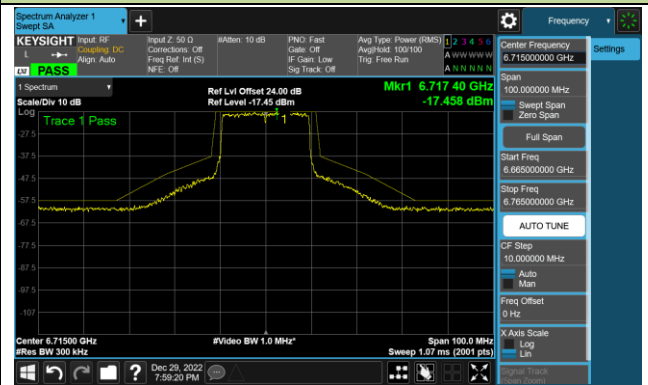

802.11ax-HE20 - Ant 3 (Nss = 1)

Channel 33 (6115MHz)

Channel 61 (6255MHz)

Channel 93 (6415MHz)

Channel 97 (6435MHz)

Channel 105 (6475MHz)

Channel 113 (6515MHz)

Channel 117 (6535MHz)

Channel 153 (6715MHz)

802.11ax-HE20 - Ant 3 (Nss = 1)

Channel 181 (6855MHz)

Channel 185 (6875MHz)

Channel 189 (6895MHz)

Channel 213 (7015MHz)

Channel 229 (7095MHz)

802.11ax-HE40 - Ant 3 (Nss = 1)