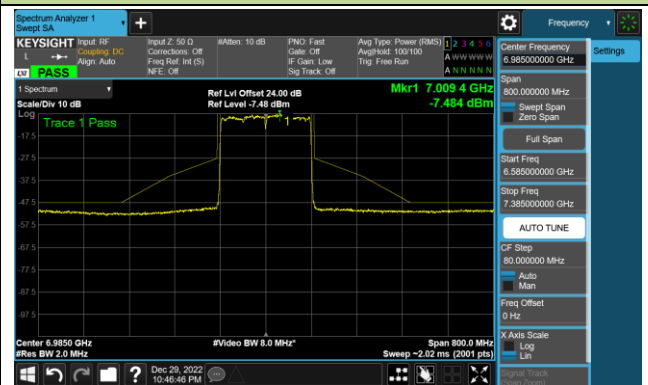

Channel 87 (6385MHz)

Channel 103 (6465MHz)

Channel 119 (6545MHz)

Channel 135 (6625MHz)

Channel 151 (6705MHz)

Channel 183 (6865MHz)

802.11ax-HE80 - Ant 2 (Nss = 1)

Channel 199 (6945MHz)

Channel 215 (7025MHz)

802.11ax-HE160 - Ant 2 (Nss = 1)

Channel 47 (6185MHz)

Channel 79 (6345MHz)

Channel 111 (6505MHz)

Channel 143 (6665MHz)

Channel 175 (6825MHz)

Channel 207 (6985MHz)

802.11ax-HE20 - Ant 3 (Nss = 1)

Channel 33 (6115MHz)

Channel 61 (6255MHz)

Channel 93 (6415MHz)

Channel 97 (6435MHz)

Channel 105 (6475MHz)

Channel 113 (6515MHz)

Channel 117 (6535MHz)