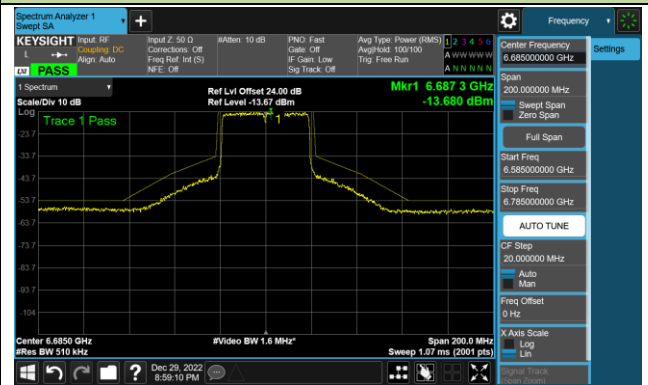

Channel 35 (6125MHz)

Channel 59 (6245MHz)

Channel 91 (6405MHz)

Channel 99 (6445MHz)

Channel 107 (6485MHz)

Channel 115 (6525MHz)

Channel 123 (6565MHz)

Channel 147 (6685MHz)

802.11ax-HE40 - Ant 3 (Nss = 1)

Channel 179 (6845MHz)

Channel 187 (6885MHz)

Channel 195 (6925MHz)

Channel 211 (7005MHz)

Channel 211 (7085MHz)