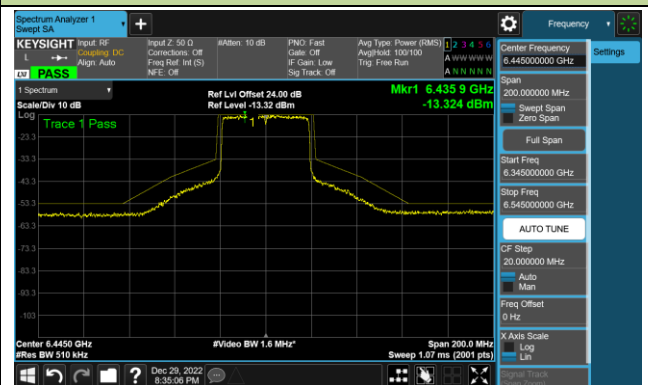

802.11ax-HE20 - Ant 2 (Nss = 1)

Channel 181 (6855MHz)

Channel 185 (6875MHz)

Channel 189 (6895MHz)

Channel 213 (7015MHz)

Channel 229 (7095MHz)

802.11ax-HE40 - Ant 2 (Nss = 1)

Channel 35 (6125MHz)

Channel 59 (6245MHz)

Channel 91 (6405MHz)

Channel 99 (6445MHz)

Channel 107 (6485MHz)

Channel 115 (6525MHz)

Channel 123 (6565MHz)

Channel 147 (6685MHz)

802.11ax-HE40 - Ant 2 (Nss = 1)