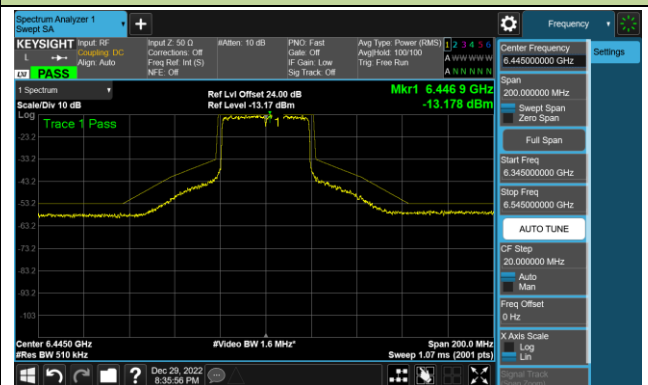

Channel 35 (6125MHz)

Channel 59 (6245MHz)

Channel 91 (6405MHz)

Channel 99 (6445MHz)

Channel 107 (6485MHz)

Channel 115 (6525MHz)

Channel 123 (6565MHz)

Channel 147 (6685MHz)

802.11ax-HE40 - Ant 3 (Nss = 1)

Channel 179 (6845MHz)

Channel 187 (6885MHz)

Channel 195 (6925MHz)

Channel 211 (7005MHz)

Channel 211 (7085MHz)