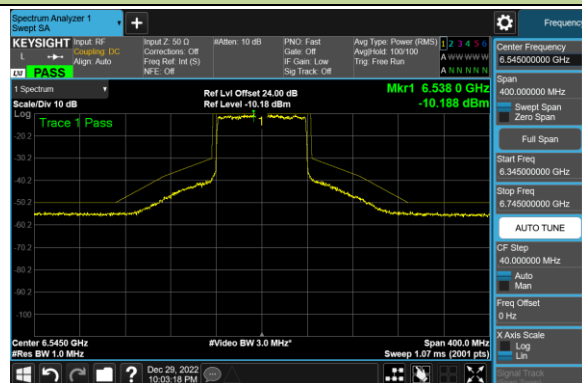

Channel 179 (6845MHz)

Channel 187 (6885MHz)

Channel 195 (6925MHz)

Channel 211 (7005MHz)

Channel 227 (7085MHz)

802.11ax-HE80 - Ant 2 (Nss = 1)

Channel 39 (6145MHz)

Channel 55 (6225MHz)

Channel 87 (6385MHz)

Channel 103 (6465MHz)

Channel 119 (6545MHz)

Channel 135 (6625MHz)

Channel 151 (6705MHz)

Channel 183 (6865MHz)

802.11ax-HE80 - Ant 2 (Nss = 1)

Channel 199 (6945MHz)