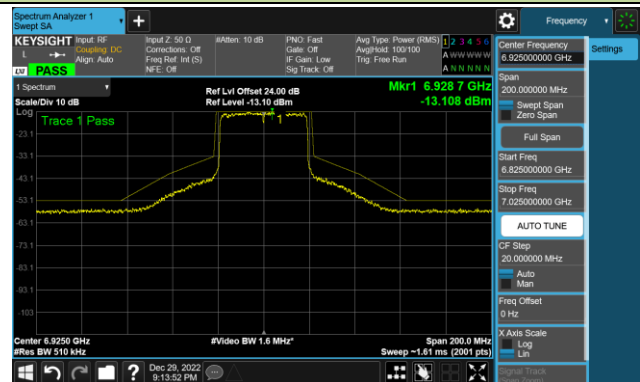

Channel 35 (6125MHz)

Channel 59 (6245MHz)

Channel 91 (6405MHz)

Channel 99 (6445MHz)

Channel 107 (6485MHz)

Channel 115 (6525MHz)

Channel 123 (6565MHz)

Channel 147 (6685MHz)

802.11ax-HE40 - Ant 3 (Nss = 1)

Channel 179 (6845MHz)

Channel 187 (6885MHz)

Channel 195 (6925MHz)

Channel 211 (7005MHz)

Channel 211 (7085MHz)