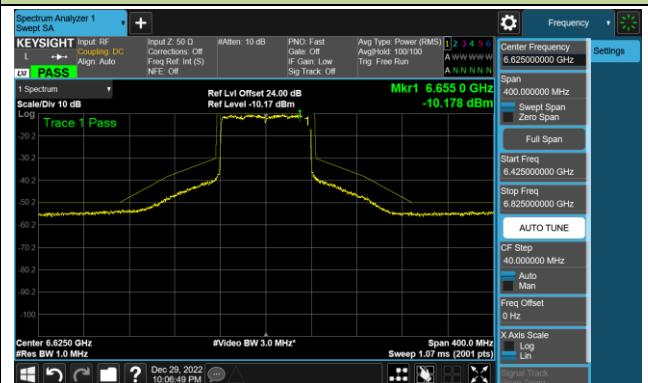

Channel 87 (6385MHz)

Channel 103 (6465MHz)

Channel 119 (6545MHz)

Channel 135 (6625MHz)

Channel 151 (6705MHz)

Channel 183 (6865MHz)

802.11ax-HE80 - Ant 2 (Nss = 1)

Channel 199 (6945MHz)

Channel 215 (7025MHz)

802.11ax-HE160 - Ant 2 (Nss = 1)

Channel 47 (6185MHz)

Channel 79 (6345MHz)

Channel 111 (6505MHz)

Channel 143 (6665MHz)

Channel 175 (6825MHz)

Channel 207 (6985MHz)