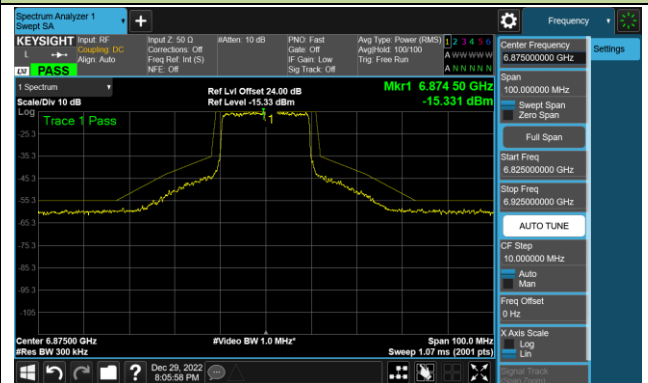

Channel 33 (6115MHz)

Channel 61 (6255MHz)

Channel 93 (6415MHz)

Channel 97 (6435MHz)

Channel 105 (6475MHz)

Channel 113 (6515MHz)

Channel 117 (6535MHz)

Channel 153 (6715MHz)

802.11ax-HE20 - Ant 2 (Nss = 1)

Channel 181 (6855MHz)

Channel 185 (6875MHz)

Channel 189 (6895MHz)

Channel 213 (7015MHz)

Channel 229 (7095MHz)

802.11ax-HE40 - Ant 2 (Nss = 1)

Channel 35 (6125MHz)