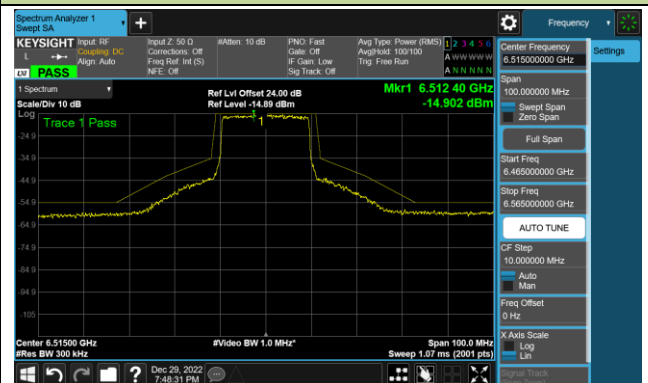

Channel 33 (6115MHz)

Channel 61 (6255MHz)

Channel 93 (6415MHz)

Channel 97 (6435MHz)

Channel 105 (6475MHz)

Channel 113 (6515MHz)

Channel 117 (6535MHz)

Channel 153 (6715MHz)

802.11ax-HE20 - Ant 2 (Nss = 1)

Channel 181 (6855MHz)

Channel 185 (6875MHz)

Channel 189 (6895MHz)

Channel 213 (7015MHz)

Channel 229 (7095MHz)

802.11ax-HE40 - Ant 2 (Nss = 1)

Channel 35 (6125MHz)