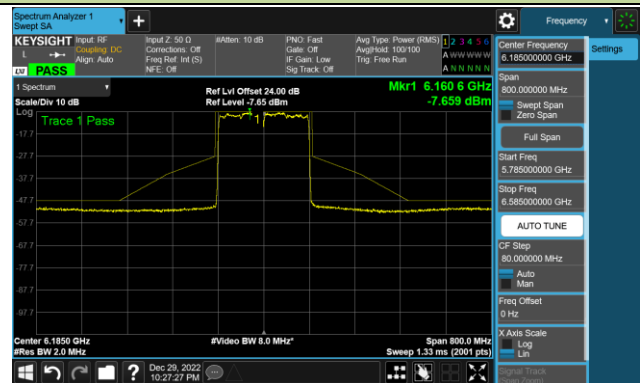

Channel 87 (6385MHz)

Channel 103 (6465MHz)

Channel 119 (6545MHz)

Channel 135 (6625MHz)

Channel 151 (6705MHz)

Channel 183 (6865MHz)

802.11ax-HE80 - Ant 2 (Nss = 1)

Channel 199 (6945MHz)

Channel 215 (7025MHz)

802.11ax-HE160 - Ant 2 (Nss = 1)

Channel 47 (6185MHz)

Channel 79 (6345MHz)

Channel 111 (6505MHz)

Channel 143 (6665MHz)

Channel 175 (6825MHz)

Channel 207 (6985MHz)