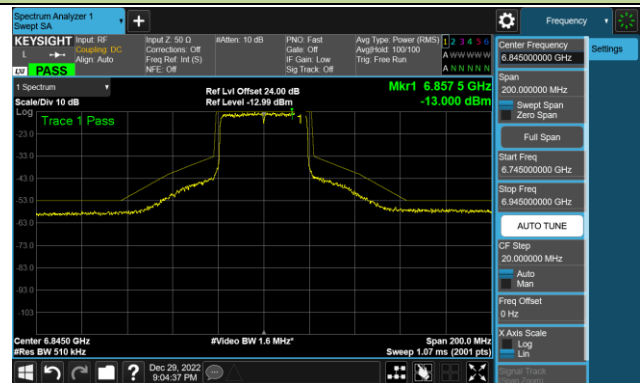

Channel 35 (6125MHz)

Channel 59 (6245MHz)

Channel 91 (6405MHz)

Channel 99 (6445MHz)

Channel 107 (6485MHz)

Channel 115 (6525MHz)

Channel 123 (6565MHz)

Channel 147 (6685MHz)

802.11ax-HE40 - Ant 3 (Nss = 1)

Channel 179 (6845MHz)

Channel 187 (6885MHz)

Channel 195 (6925MHz)

Channel 211 (7005MHz)

Channel 211 (7085MHz)