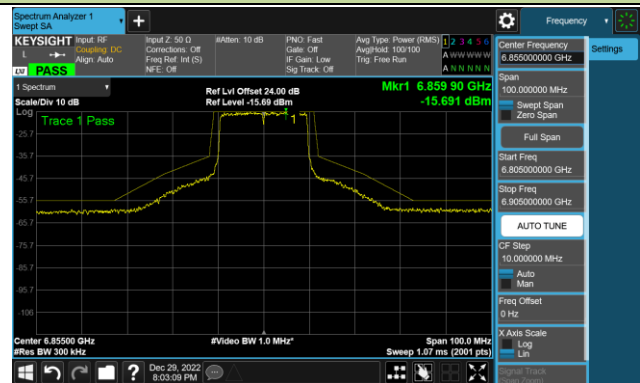

802.11ax-HE20 - Ant 3 (Nss = 1)

Channel 33 (6115MHz)

Channel 61 (6255MHz)

Channel 93 (6415MHz)

Channel 97 (6435MHz)

Channel 105 (6475MHz)

Channel 113 (6515MHz)

Channel 117 (6535MHz)

Channel 153 (6715MHz)

802.11ax-HE20 - Ant 3 (Nss = 1)

Channel 181 (6855MHz)

Channel 185 (6875MHz)

Channel 189 (6895MHz)

Channel 213 (7015MHz)

Channel 229 (7095MHz)

802.11ax-HE40 - Ant 3 (Nss = 1)