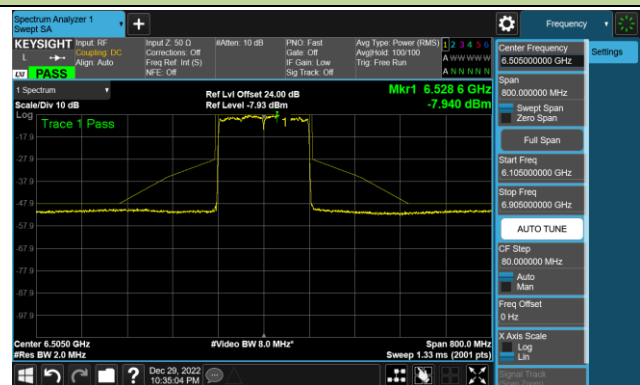

Channel 215 (7025MHz)

802.11ax-HE160 - Ant 2 (Nss = 1)

Channel 47 (6185MHz)

Channel 79 (6345MHz)

Channel 111 (6505MHz)

Channel 143 (6665MHz)

Channel 175 (6825MHz)

Channel 207 (6985MHz)