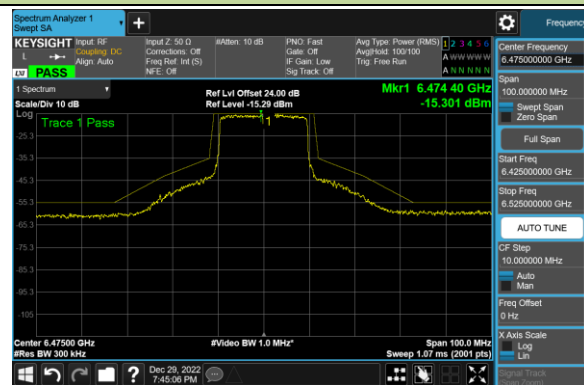

802.11ax-HE20 - Ant 3 (Nss = 1)

Channel 33 (6115MHz)

Channel 61 (6255MHz)

Channel 93 (6415MHz)

Channel 97 (6435MHz)

Channel 105 (6475MHz)

Channel 113 (6515MHz)

Channel 117 (6535MHz)

Channel 153 (6715MHz)

802.11ax-HE20 - Ant 3 (Nss = 1)

Channel 181 (6855MHz)

Channel 185 (6875MHz)

Channel 189 (6895MHz)

Channel 213 (7015MHz)

Channel 229 (7095MHz)

802.11ax-HE40 - Ant 3 (Nss = 1)