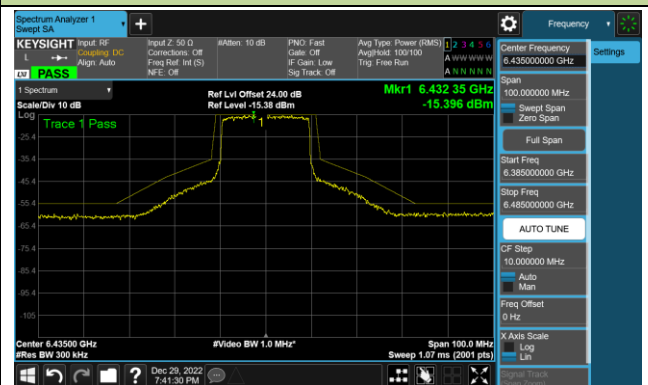

802.11ax-HE20 - Ant 3 (Nss = 1)

Channel 33 (6115MHz)

Channel 61 (6255MHz)

Channel 93 (6415MHz)

Channel 97 (6435MHz)

Channel 105 (6475MHz)

Channel 113 (6515MHz)

Channel 117 (6535MHz)

Channel 153 (6715MHz)

802.11ax-HE20 - Ant 3 (Nss = 1)

Channel 181 (6855MHz)

Channel 185 (6875MHz)

Channel 189 (6895MHz)

Channel 213 (7015MHz)

Channel 229 (7095MHz)

802.11ax-HE40 - Ant 3 (Nss = 1)