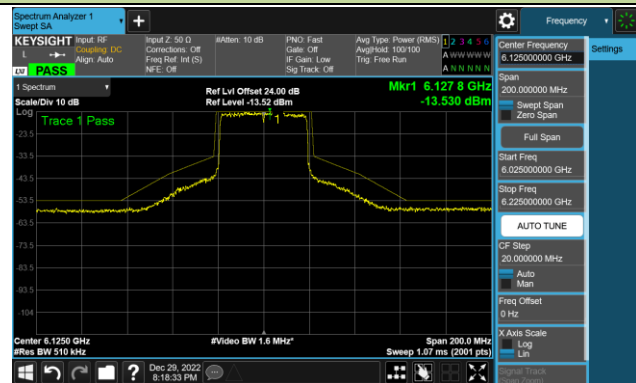

Channel 153 (6715MHz)

802.11ax-HE20 - Ant 3 (Nss = 1)

Channel 181 (6855MHz)

Channel 185 (6875MHz)

Channel 189 (6895MHz)

Channel 213 (7015MHz)

Channel 229 (7095MHz)

802.11ax-HE40 - Ant 3 (Nss = 1)

Channel 35 (6125MHz)

Channel 59 (6245MHz)

Channel 91 (6405MHz)

Channel 99 (6445MHz)

Channel 107 (6485MHz)

Channel 115 (6525MHz)

Channel 123 (6565MHz)

Channel 147 (6685MHz)