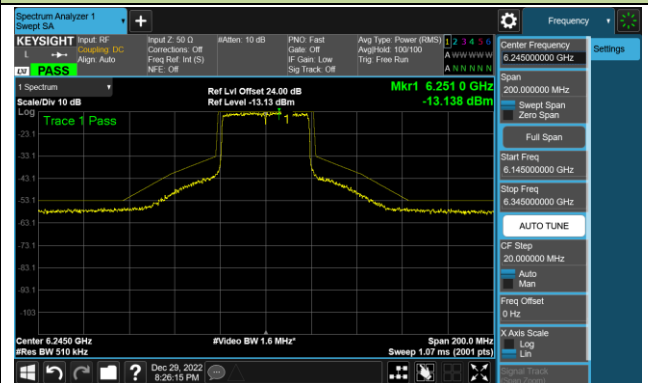

802.11ax-HE20 - Ant 2 (Nss = 1)

Channel 181 (6855MHz)

Channel 185 (6875MHz)

Channel 189 (6895MHz)

Channel 213 (7015MHz)

Channel 229 (7095MHz)

802.11ax-HE40 - Ant 2 (Nss = 1)

Channel 35 (6125MHz)

Channel 59 (6245MHz)

Channel 91 (6405MHz)

Channel 99 (6445MHz)

Channel 107 (6485MHz)

Channel 115 (6525MHz)

Channel 123 (6565MHz)

Channel 147 (6685MHz)

802.11ax-HE40 - Ant 2 (Nss = 1)