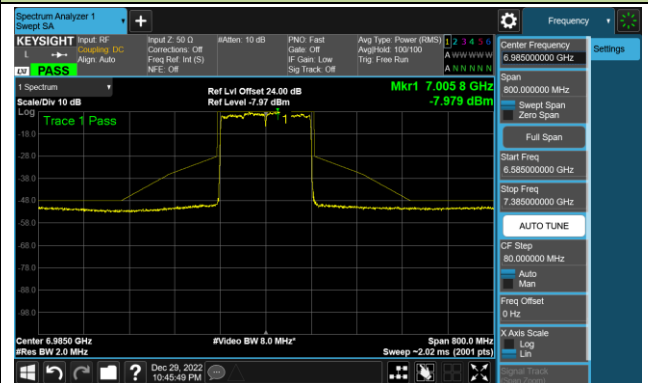

802.11ax-HE160 - Ant 1 (Nss = 1)

Channel 47 (6185MHz)

Channel 79 (6345MHz)

Channel 111 (6505MHz)

Channel 143 (6665MHz)

Channel 175 (6825MHz)

Channel 207 (6985MHz)

802.11ax-HE20 - Ant 2 (Nss = 1)