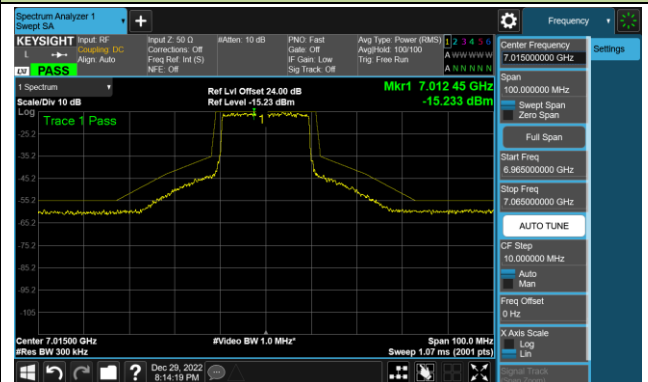

Channel 153 (6715MHz)

802.11ax-HE20 - Ant 3 (Nss = 1)

Channel 181 (6855MHz)

Channel 185 (6875MHz)

Channel 189 (6895MHz)

Channel 213 (7015MHz)

Channel 229 (7095MHz)

802.11ax-HE40 - Ant 3 (Nss = 1)