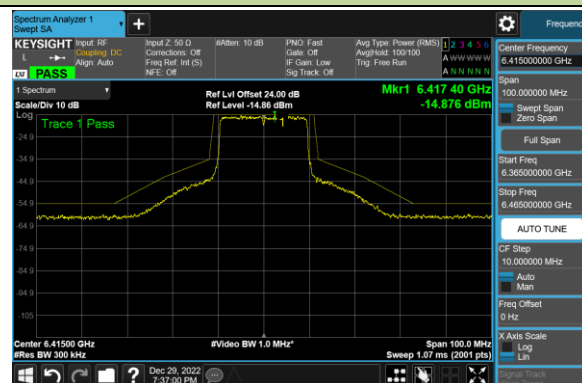

Channel 93 (6415MHz)