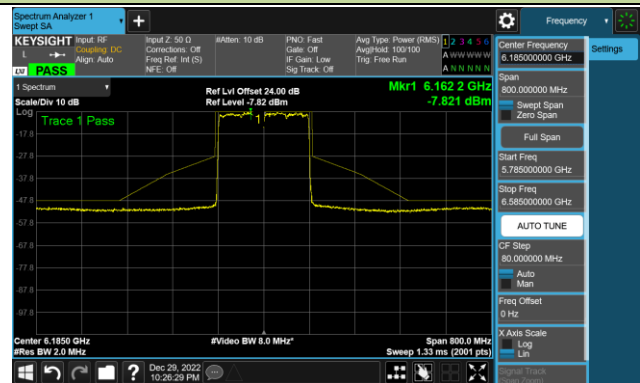

802.11ax-HE160 - Ant 1 (Nss = 1)

Channel 47 (6185MHz)

Channel 79 (6345MHz)

Channel 111 (6505MHz)

Channel 143 (6665MHz)

Channel 175 (6825MHz)

Channel 207 (6985MHz)

802.11ax-HE20 - Ant 2 (Nss = 1)