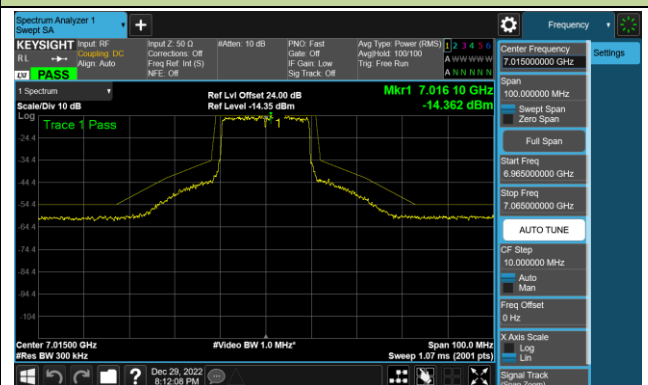

6.5.5. Test Result

Test Site	SR6	Test Engineer	Marvin
Test Date	2022/12/29 ~2023/2/3		

802.11ax-HE20 - Ant 0 (Nss = 1)

Channel 117 (6535MHz)

Channel 153 (6715MHz)

Channel 181 (6855MHz)

Channel 185 (6875MHz)

Channel 189 (6895MHz)

Channel 213 (7015MHz)

Channel 229 (7095MHz)

802.11ax-HE40 - Ant 0 (Nss = 1)

Channel 35 (6125MHz)

Channel 59 (6245MHz)

Channel 91 (6405MHz)

Channel 99 (6445MHz)