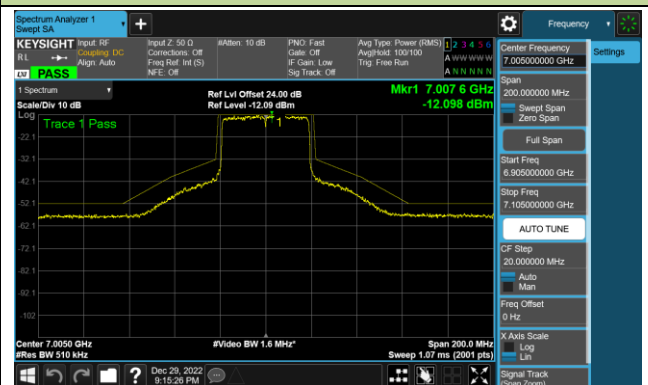

Channel 107 (6485MHz)

Channel 115 (6525MHz)

Channel 123 (6565MHz)

Channel 147 (6685MHz)

802.11ax-HE40 - Ant 0 (Nss = 1)

Channel 179 (6845MHz)

Channel 187 (6885MHz)

Channel 195 (6925MHz)

Channel 211 (7005MHz)

Channel 227 (7085MHz)

802.11ax-HE80 - Ant 0 (Nss = 1)

Channel 39 (6145MHz)

Channel 55 (6225MHz)

Channel 87 (6385MHz)

Channel 103 (6465MHz)

Channel 119 (6545MHz)