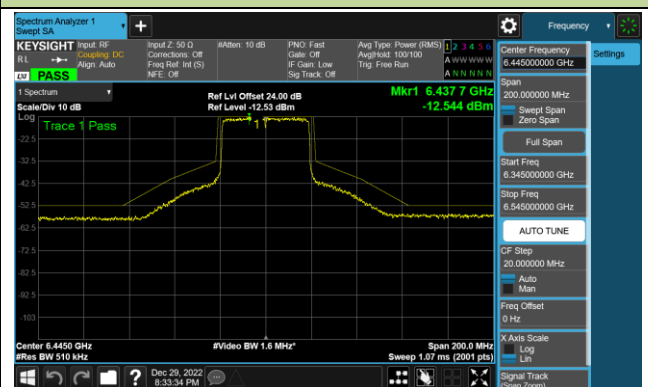

6.5.5. Test Result

Test Site	SR6	Test Engineer	Marvin
Test Date	2022/12/29 ~2023/2/3		

802.11ax-HE20 - Ant 0 (Nss = 1)

Channel 117 (6535MHz)

Channel 153 (6715MHz)

Channel 181 (6855MHz)

Channel 185 (6875MHz)

Channel 189 (6895MHz)

Channel 213 (7015MHz)

Channel 229 (7095MHz)

802.11ax-HE40 - Ant 0 (Nss = 1)

Channel 35 (6125MHz)

Channel 59 (6245MHz)

Channel 91 (6405MHz)

Channel 99 (6445MHz)

Channel 107 (6485MHz)

Channel 115 (6525MHz)

Channel 123 (6565MHz)

Channel 147 (6685MHz)

802.11ax-HE40 - Ant 0 (Nss = 1)

Channel 179 (6845MHz)

Channel 187 (6885MHz)

Channel 195 (6925MHz)