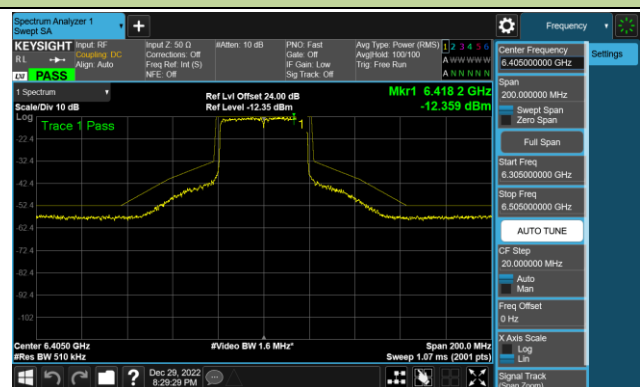

6.5.5. Test Result

Test Site	SR6	Test Engineer	Marvin
Test Date	2022/12/29 ~2023/2/3		

802.11ax-HE20 - Ant 0 (Nss = 1)

Channel 117 (6535MHz)

Channel 153 (6715MHz)

Channel 181 (6855MHz)

Channel 185 (6875MHz)

Channel 189 (6895MHz)

Channel 213 (7015MHz)

Channel 229 (7095MHz)

802.11ax-HE40 - Ant 0 (Nss = 1)

Channel 35 (6125MHz)

Channel 59 (6245MHz)

Channel 91 (6405MHz)

Channel 99 (6445MHz)

Channel 107 (6485MHz)

Channel 115 (6525MHz)

Channel 123 (6565MHz)

Channel 147 (6685MHz)

802.11ax-HE40 - Ant 0 (Nss = 1)

Channel 179 (6845MHz)

Channel 187 (6885MHz)

Channel 195 (6925MHz)