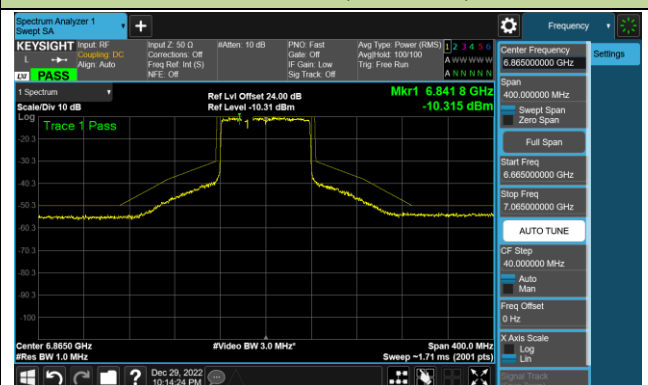

Channel 195 (6925MHz)

Channel 211 (7005MHz)

Channel 211 (7085MHz)

802.11ax-HE80 - Ant 1 (Nss = 1)

Channel 39 (6145MHz)

Channel 55 (6225MHz)

Channel 87 (6385MHz)

Channel 103 (6465MHz)

Channel 119 (6545MHz)

Channel 135 (6625MHz)

Channel 151 (6705MHz)

Channel 183 (6865MHz)

802.11ax-HE80 - Ant 1 (Nss = 1)

Channel 199 (6945MHz)

Channel 215 (7025MHz)