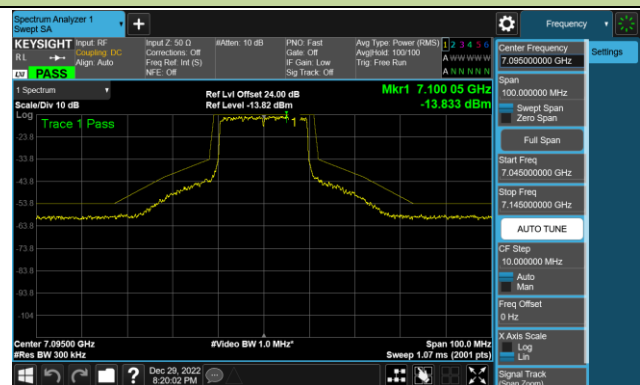

6.5.5. Test Result

Test Site	SR6	Test Engineer	Marvin
Test Date	2022/12/29 ~2023/2/3		

802.11ax-HE20 - Ant 0 (Nss = 1)

Channel 117 (6535MHz)

Channel 153 (6715MHz)

Channel 181 (6855MHz)

Channel 185 (6875MHz)

Channel 189 (6895MHz)

Channel 213 (7015MHz)

Channel 229 (7095MHz)

802.11ax-HE40 - Ant 0 (Nss = 1)

Channel 35 (6125MHz)

Channel 59 (6245MHz)

Channel 91 (6405MHz)

Channel 99 (6445MHz)