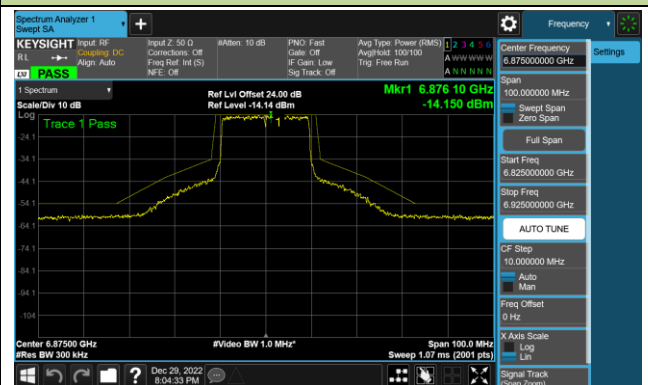

6.5.5. Test Result

Test Site	SR6	Test Engineer	Marvin
Test Date	2022/12/29 ~2023/2/3		

802.11ax-HE20 - Ant 0 (Nss = 1)

Channel 117 (6535MHz)

Channel 153 (6715MHz)

Channel 181 (6855MHz)

Channel 185 (6875MHz)

Channel 189 (6895MHz)

Channel 213 (7015MHz)

Channel 229 (7095MHz)

802.11ax-HE40 - Ant 0 (Nss = 1)

Channel 35 (6125MHz)

Channel 59 (6245MHz)

Channel 91 (6405MHz)

Channel 99 (6445MHz)