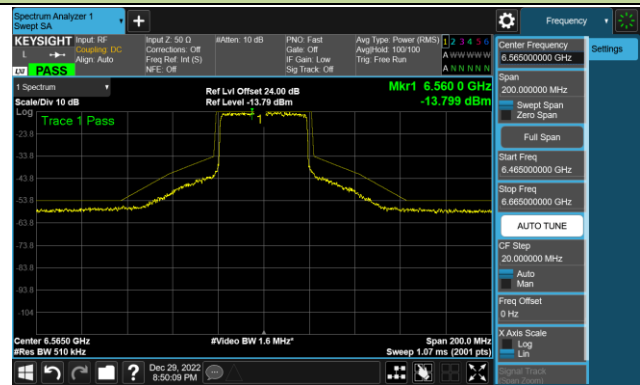

Channel 99 (6445MHz)

Channel 107 (6485MHz)

Channel 115 (6525MHz)

Channel 123 (6565MHz)

Channel 147 (6685MHz)

802.11ax-HE40 - Ant 1 (Nss = 1)

Channel 179 (6845MHz)

Channel 187 (6885MHz)

Channel 195 (6925MHz)

Channel 211 (7005MHz)

Channel 211 (7085MHz)

802.11ax-HE80 - Ant 1 (Nss = 1)

Channel 39 (6145MHz)

Channel 55 (6225MHz)

Channel 87 (6385MHz)

Channel 103 (6465MHz)