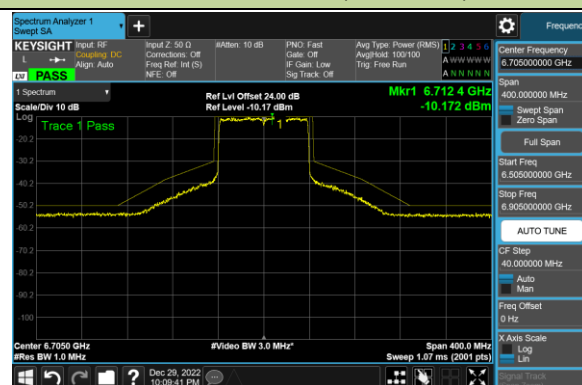

Channel 195 (6925MHz)

Channel 211 (7005MHz)

Channel 211 (7085MHz)

802.11ax-HE80 - Ant 1 (Nss = 1)

Channel 39 (6145MHz)

Channel 55 (6225MHz)

Channel 87 (6385MHz)

Channel 103 (6465MHz)

Channel 119 (6545MHz)

Channel 135 (6625MHz)

Channel 151 (6705MHz)

Channel 183 (6865MHz)

802.11ax-HE80 - Ant 1 (Nss = 1)

Channel 199 (6945MHz)

Channel 215 (7025MHz)