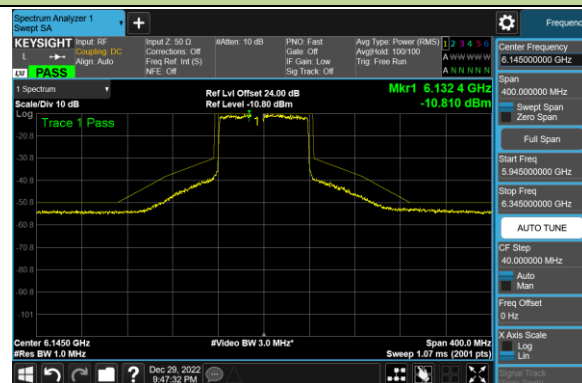

Channel 195 (6925MHz)

Channel 211 (7005MHz)

Channel 211 (7085MHz)

802.11ax-HE80 - Ant 1 (Nss = 1)

Channel 39 (6145MHz)

Channel 55 (6225MHz)

Channel 87 (6385MHz)

Channel 103 (6465MHz)

Channel 119 (6545MHz)

Channel 135 (6625MHz)

Channel 151 (6705MHz)

Channel 183 (6865MHz)

802.11ax-HE80 - Ant 1 (Nss = 1)

Channel 199 (6945MHz)

Channel 215 (7025MHz)