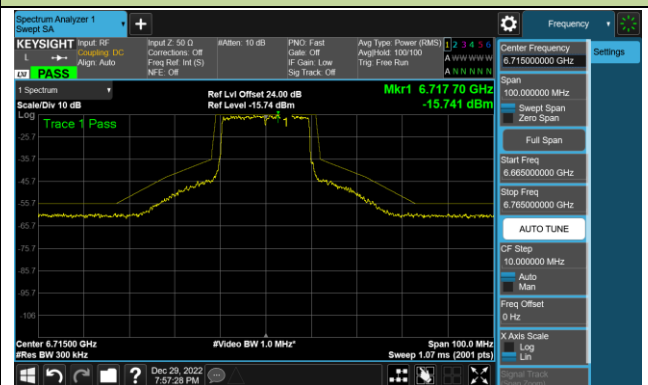

Channel 93 (6415MHz)

Channel 97 (6435MHz)

Channel 105 (6475MHz)

Channel 113 (6515MHz)

Channel 117 (6535MHz)

Channel 153 (6715MHz)

802.11ax-HE20 - Ant 1 (Nss = 1)

Channel 181 (6855MHz)

Channel 185 (6875MHz)

Channel 189 (6895MHz)

Channel 213 (7015MHz)

Channel 229 (7095MHz)

802.11ax-HE40 - Ant 1 (Nss = 1)

Channel 35 (6125MHz)

Channel 59 (6245MHz)

Channel 91 (6405MHz)