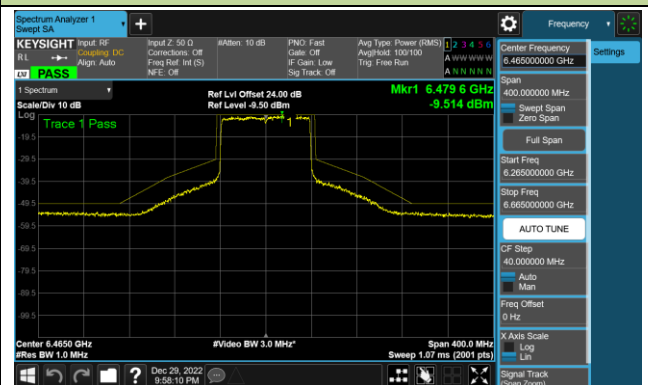

Channel 211 (7005MHz)

Channel 227 (7085MHz)

802.11ax-HE80 - Ant 0 (Nss = 1)

Channel 39 (6145MHz)

Channel 55 (6225MHz)

Channel 87 (6385MHz)

Channel 103 (6465MHz)

Channel 119 (6545MHz)

Channel 135 (6625MHz)

Channel 151 (6705MHz)

Channel 183 (6865MHz)

802.11ax-HE80 - Ant 0 (Nss = 1)

Channel 199 (6945MHz)

Channel 215 (7025MHz)

802.11ax-HE160 - Ant 0 (Nss = 1)

Channel 47 (6185MHz)