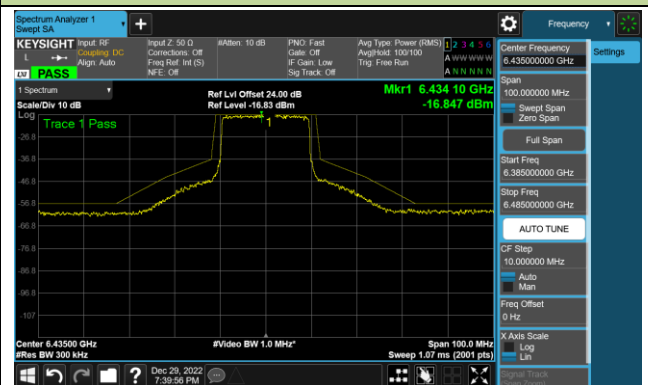

Channel 79 (6345MHz)

Channel 111 (6505MHz)

Channel 143 (6665MHz)

Channel 175 (6825MHz)

Channel 207 (6985MHz)

802.11ax-HE20 - Ant 1 (Nss = 1)

Channel 33 (6115MHz)

Channel 61 (6255MHz)

Channel 93 (6415MHz)

Channel 97 (6435MHz)

Channel 105 (6475MHz)

Channel 113 (6515MHz)

Channel 117 (6535MHz)

Channel 153 (6715MHz)

802.11ax-HE20 - Ant 1 (Nss = 1)

Channel 181 (6855MHz)