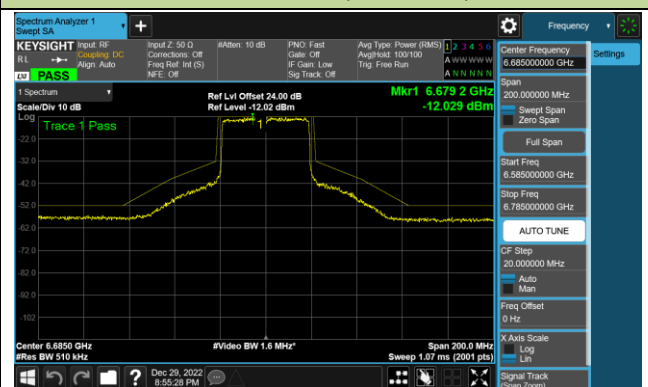

Channel 107 (6485MHz)

Channel 115 (6525MHz)

Channel 123 (6565MHz)

Channel 147 (6685MHz)

802.11ax-HE40 - Ant 0 (Nss = 1)

Channel 179 (6845MHz)

Channel 187 (6885MHz)

Channel 195 (6925MHz)

Channel 211 (7005MHz)

Channel 227 (7085MHz)

802.11ax-HE80 - Ant 0 (Nss = 1)

Channel 39 (6145MHz)

Channel 55 (6225MHz)

Channel 87 (6385MHz)

Channel 103 (6465MHz)

Channel 119 (6545MHz)