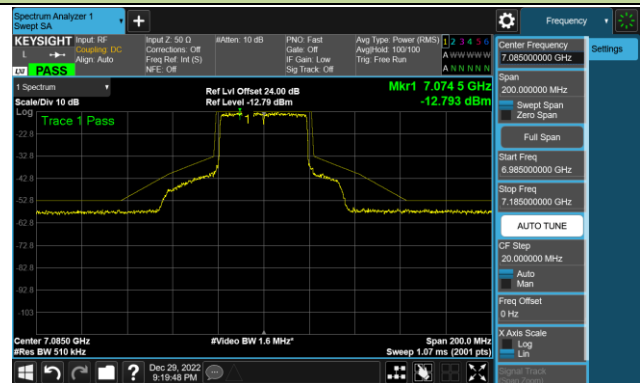

Channel 99 (6445MHz)

Channel 107 (6485MHz)

Channel 115 (6525MHz)

Channel 123 (6565MHz)

Channel 147 (6685MHz)

802.11ax-HE40 - Ant 1 (Nss = 1)

Channel 179 (6845MHz)

Channel 187 (6885MHz)

Channel 195 (6925MHz)

Channel 211 (7005MHz)

Channel 211 (7085MHz)

802.11ax-HE80 - Ant 1 (Nss = 1)

Channel 39 (6145MHz)

Channel 55 (6225MHz)

Channel 87 (6385MHz)

Channel 103 (6465MHz)