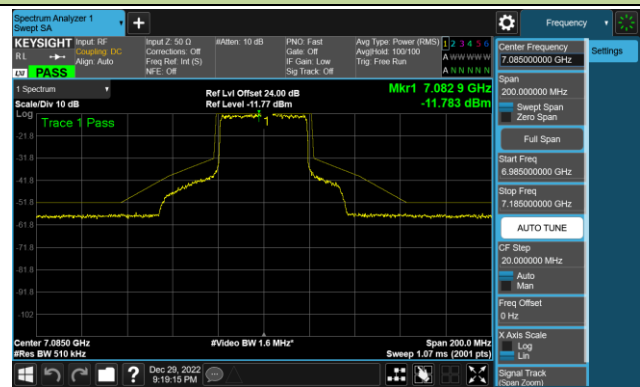

Channel 107 (6485MHz)

Channel 115 (6525MHz)

Channel 123 (6565MHz)

Channel 147 (6685MHz)

802.11ax-HE40 - Ant 0 (Nss = 1)

Channel 179 (6845MHz)

Channel 187 (6885MHz)

Channel 195 (6925MHz)

Channel 211 (7005MHz)

Channel 227 (7085MHz)

802.11ax-HE80 - Ant 0 (Nss = 1)

Channel 39 (6145MHz)

Channel 55 (6225MHz)

Channel 87 (6385MHz)

Channel 103 (6465MHz)

Channel 119 (6545MHz)