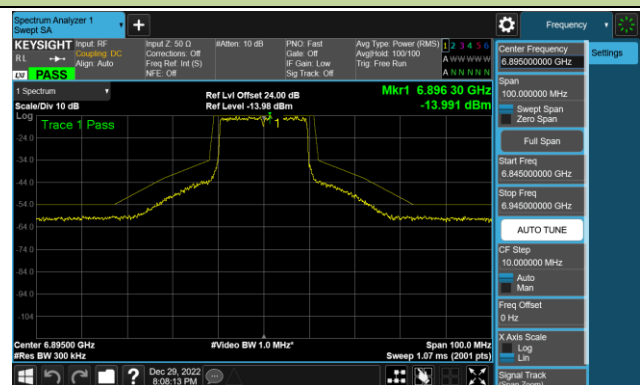

6.5.5. Test Result

Test Site	SR6	Test Engineer	Marvin
Test Date	2022/12/29 ~2023/2/3		

802.11ax-HE20 - Ant 0 (Nss = 1)

Channel 117 (6535MHz)

Channel 153 (6715MHz)

Channel 181 (6855MHz)

Channel 185 (6875MHz)

Channel 189 (6895MHz)

Channel 213 (7015MHz)

Channel 229 (7095MHz)

802.11ax-HE40 - Ant 0 (Nss = 1)

Channel 35 (6125MHz)

Channel 59 (6245MHz)

Channel 91 (6405MHz)

Channel 99 (6445MHz)