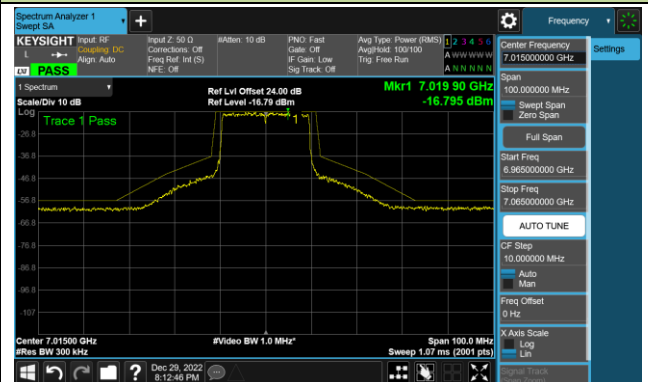

Channel 213 (7015MHz)