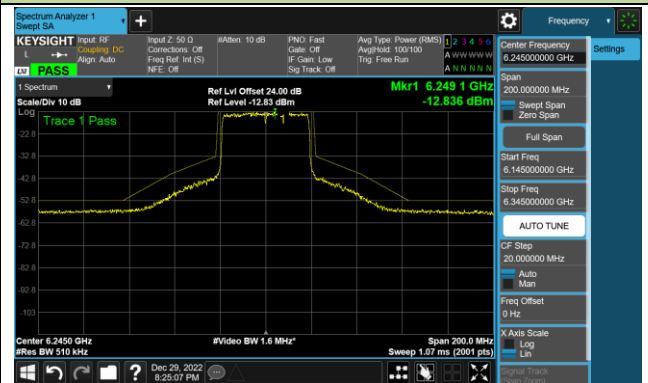

Channel 185 (6875MHz)

Channel 189 (6895MHz)

Channel 213 (7015MHz)

Channel 229 (7095MHz)

802.11ax-HE40 - Ant 1 (Nss = 1)

Channel 35 (6125MHz)

Channel 59 (6245MHz)

Channel 91 (6405MHz)