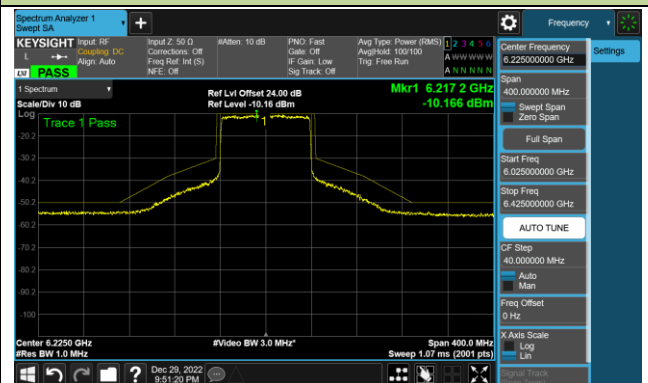

Channel 195 (6925MHz)

Channel 211 (7005MHz)

Channel 211 (7085MHz)

802.11ax-HE80 - Ant 1 (Nss = 1)

Channel 39 (6145MHz)

Channel 55 (6225MHz)

Channel 87 (6385MHz)

Channel 103 (6465MHz)

Channel 119 (6545MHz)

Channel 135 (6625MHz)

Channel 151 (6705MHz)

Channel 183 (6865MHz)

802.11ax-HE80 - Ant 1 (Nss = 1)

Channel 199 (6945MHz)

Channel 215 (7025MHz)