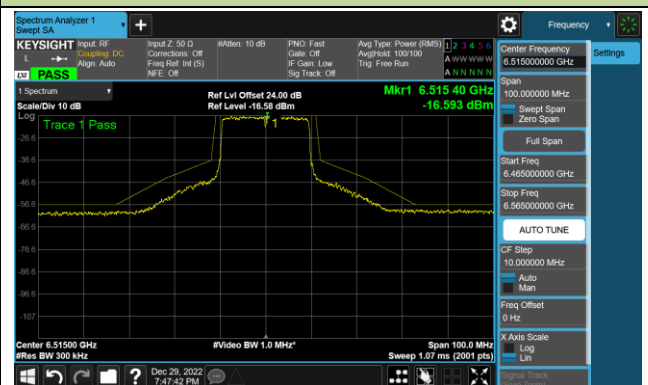

Channel 93 (6415MHz)

Channel 97 (6435MHz)

Channel 105 (6475MHz)

Channel 113 (6515MHz)

Channel 117 (6535MHz)

Channel 153 (6715MHz)

802.11ax-HE20 - Ant 1 (Nss = 1)

Channel 181 (6855MHz)

Channel 185 (6875MHz)

Channel 189 (6895MHz)

Channel 213 (7015MHz)

Channel 229 (7095MHz)

802.11ax-HE40 - Ant 1 (Nss = 1)

Channel 35 (6125MHz)

Channel 59 (6245MHz)

Channel 91 (6405MHz)