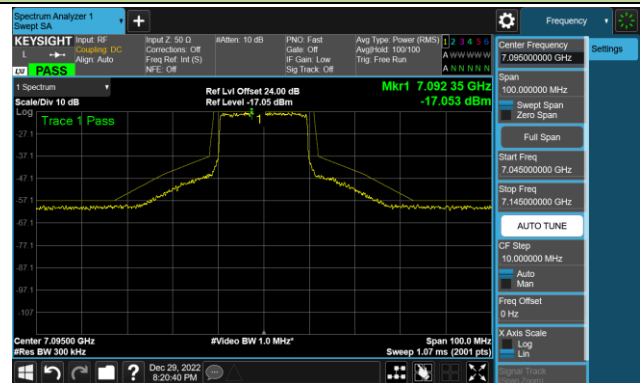

Channel 93 (6415MHz)

Channel 97 (6435MHz)

Channel 105 (6475MHz)

Channel 113 (6515MHz)

Channel 117 (6535MHz)

Channel 153 (6715MHz)

802.11ax-HE20 - Ant 1 (Nss = 1)

Channel 181 (6855MHz)

Channel 185 (6875MHz)

Channel 189 (6895MHz)

Channel 213 (7015MHz)

Channel 229 (7095MHz)

802.11ax-HE40 - Ant 1 (Nss = 1)

Channel 35 (6125MHz)

Channel 59 (6245MHz)

Channel 91 (6405MHz)

Channel 99 (6445MHz)

Channel 107 (6485MHz)

Channel 115 (6525MHz)

Channel 123 (6565MHz)

Channel 147 (6685MHz)

802.11ax-HE40 - Ant 1 (Nss = 1)

Channel 179 (6845MHz)

Channel 187 (6885MHz)