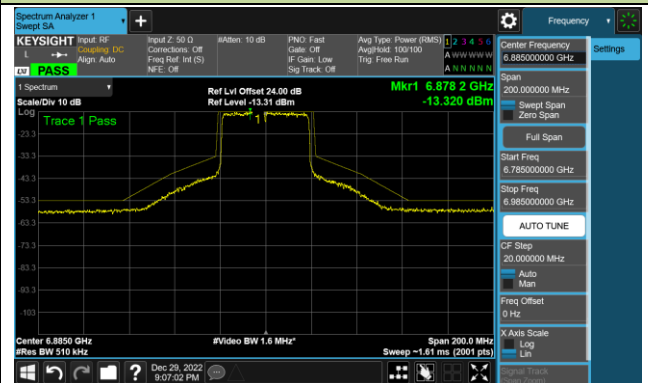

Channel 99 (6445MHz)

Channel 107 (6485MHz)

Channel 115 (6525MHz)

Channel 123 (6565MHz)

Channel 147 (6685MHz)

802.11ax-HE40 - Ant 1 (Nss = 1)

Channel 179 (6845MHz)

Channel 187 (6885MHz)

Channel 195 (6925MHz)

Channel 211 (7005MHz)

Channel 211 (7085MHz)

802.11ax-HE80 - Ant 1 (Nss = 1)

Channel 39 (6145MHz)

Channel 55 (6225MHz)

Channel 87 (6385MHz)

Channel 103 (6465MHz)