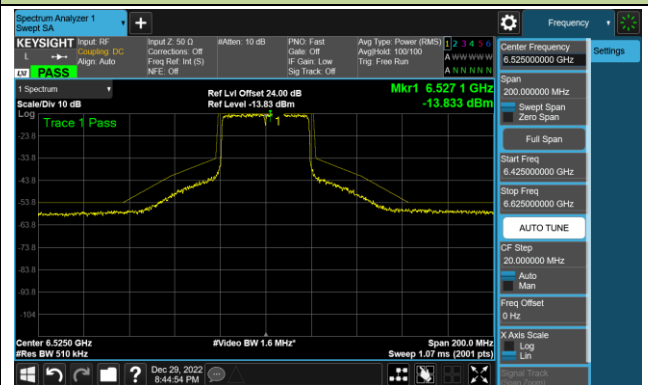

Channel 93 (6415MHz)

Channel 97 (6435MHz)

Channel 105 (6475MHz)

Channel 113 (6515MHz)

Channel 117 (6535MHz)

Channel 153 (6715MHz)

802.11ax-HE20 - Ant 1 (Nss = 1)

Channel 181 (6855MHz)

Channel 185 (6875MHz)

Channel 189 (6895MHz)

Channel 213 (7015MHz)

Channel 229 (7095MHz)

802.11ax-HE40 - Ant 1 (Nss = 1)

Channel 35 (6125MHz)

Channel 59 (6245MHz)

Channel 91 (6405MHz)

Channel 99 (6445MHz)

Channel 107 (6485MHz)

Channel 115 (6525MHz)

Channel 123 (6565MHz)

Channel 147 (6685MHz)

802.11ax-HE40 - Ant 1 (Nss = 1)

Channel 179 (6845MHz)

Channel 187 (6885MHz)