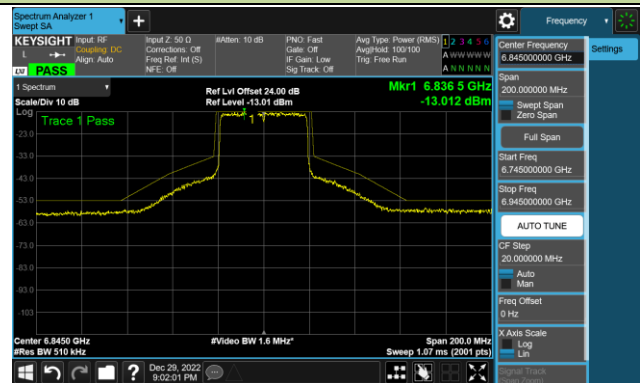

Channel 99 (6445MHz)

Channel 107 (6485MHz)

Channel 115 (6525MHz)

Channel 123 (6565MHz)

Channel 147 (6685MHz)

802.11ax-HE40 - Ant 1 (Nss = 1)

Channel 179 (6845MHz)

Channel 187 (6885MHz)

Channel 195 (6925MHz)

Channel 211 (7005MHz)

Channel 211 (7085MHz)

802.11ax-HE80 - Ant 1 (Nss = 1)

Channel 39 (6145MHz)

Channel 55 (6225MHz)

Channel 87 (6385MHz)

Channel 103 (6465MHz)