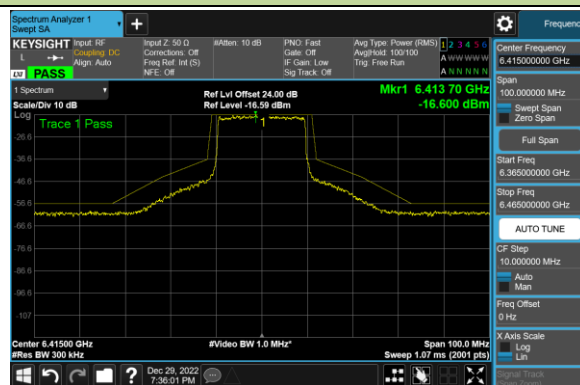

Channel 79 (6345MHz)

Channel 111 (6505MHz)

Channel 143 (6665MHz)

Channel 175 (6825MHz)

Channel 207 (6985MHz)

802.11ax-HE20 - Ant 1 (Nss = 1)

Channel 33 (6115MHz)

Channel 61 (6255MHz)

Channel 93 (6415MHz)

Channel 97 (6435MHz)

Channel 105 (6475MHz)

Channel 113 (6515MHz)

Channel 117 (6535MHz)

Channel 153 (6715MHz)

802.11ax-HE20 - Ant 1 (Nss = 1)

Channel 181 (6855MHz)