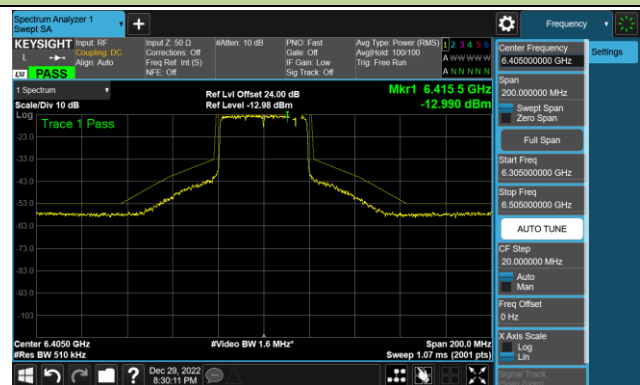

Channel 185 (6875MHz)

Channel 189 (6895MHz)

Channel 213 (7015MHz)

Channel 229 (7095MHz)

802.11ax-HE40 - Ant 1 (Nss = 1)

Channel 35 (6125MHz)

Channel 59 (6245MHz)

Channel 91 (6405MHz)