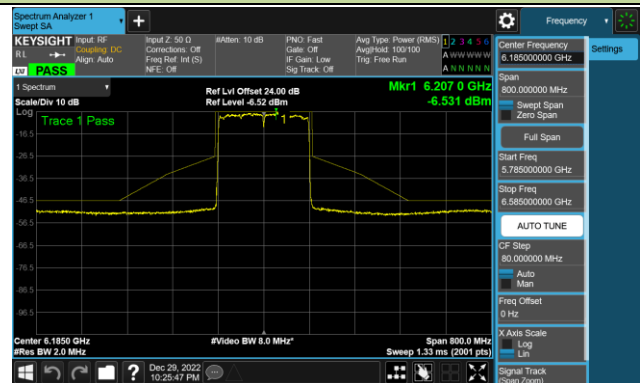

Channel 135 (6625MHz)

Channel 151 (6705MHz)

Channel 183 (6865MHz)

802.11ax-HE80 - Ant 0 (Nss = 1)

Channel 199 (6945MHz)

Channel 215 (7025MHz)

802.11ax-HE160 - Ant 0 (Nss = 1)

Channel 47 (6185MHz)

Channel 79 (6345MHz)

Channel 111 (6505MHz)

Channel 143 (6665MHz)

Channel 175 (6825MHz)

Channel 207 (6985MHz)

802.11ax-HE20 - Ant 1 (Nss = 1)

Channel 33 (6115MHz)

Channel 61 (6255MHz)