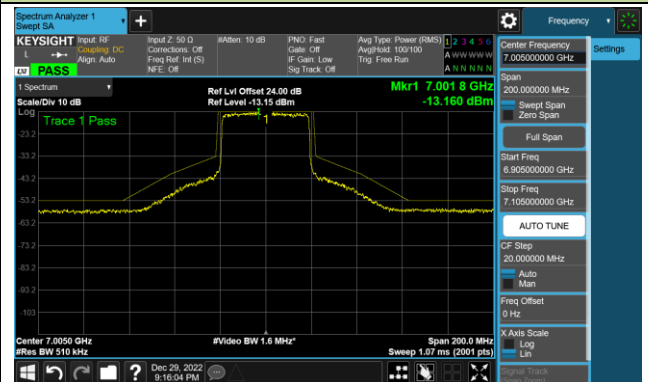

Channel 99 (6445MHz)

Channel 107 (6485MHz)

Channel 115 (6525MHz)

Channel 123 (6565MHz)

Channel 147 (6685MHz)

802.11ax-HE40 - Ant 1 (Nss = 1)

Channel 179 (6845MHz)

Channel 187 (6885MHz)

Channel 195 (6925MHz)

Channel 211 (7005MHz)

Channel 211 (7085MHz)

802.11ax-HE80 - Ant 1 (Nss = 1)

Channel 39 (6145MHz)

Channel 55 (6225MHz)

Channel 87 (6385MHz)

Channel 103 (6465MHz)