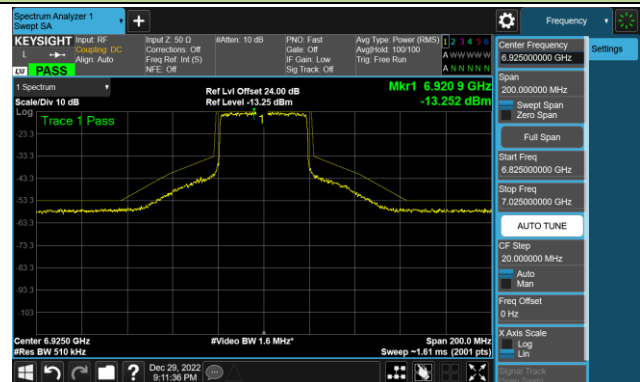

Channel 99 (6445MHz)

Channel 107 (6485MHz)

Channel 115 (6525MHz)

Channel 123 (6565MHz)

Channel 147 (6685MHz)

802.11ax-HE40 - Ant 1 (Nss = 1)

Channel 179 (6845MHz)

Channel 187 (6885MHz)

Channel 195 (6925MHz)

Channel 211 (7005MHz)

Channel 211 (7085MHz)

802.11ax-HE80 - Ant 1 (Nss = 1)

Channel 39 (6145MHz)

Channel 55 (6225MHz)

Channel 87 (6385MHz)

Channel 103 (6465MHz)