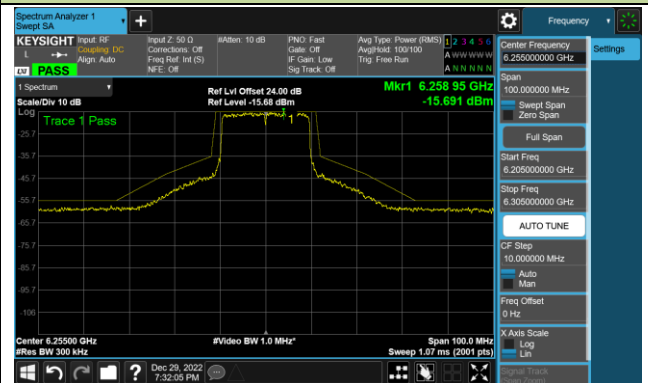

Channel 79 (6345MHz)

Channel 111 (6505MHz)

Channel 143 (6665MHz)

Channel 175 (6825MHz)

Channel 207 (6985MHz)

802.11ax-HE20 - Ant 1 (Nss = 1)

Channel 33 (6115MHz)

Channel 61 (6255MHz)

Channel 93 (6415MHz)

Channel 97 (6435MHz)

Channel 105 (6475MHz)

Channel 113 (6515MHz)

Channel 117 (6535MHz)

Channel 153 (6715MHz)

802.11ax-HE20 - Ant 1 (Nss = 1)

Channel 181 (6855MHz)