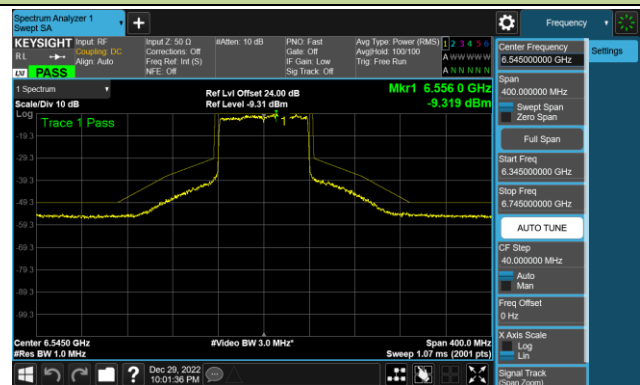

Channel 211 (7005MHz)

Channel 227 (7085MHz)

802.11ax-HE80 - Ant 0 (Nss = 1)

Channel 39 (6145MHz)

Channel 55 (6225MHz)

Channel 87 (6385MHz)

Channel 103 (6465MHz)

Channel 119 (6545MHz)

Channel 135 (6625MHz)

Channel 151 (6705MHz)

Channel 183 (6865MHz)

802.11ax-HE80 - Ant 0 (Nss = 1)

Channel 199 (6945MHz)

Channel 215 (7025MHz)

802.11ax-HE160 - Ant 0 (Nss = 1)

Channel 47 (6185MHz)