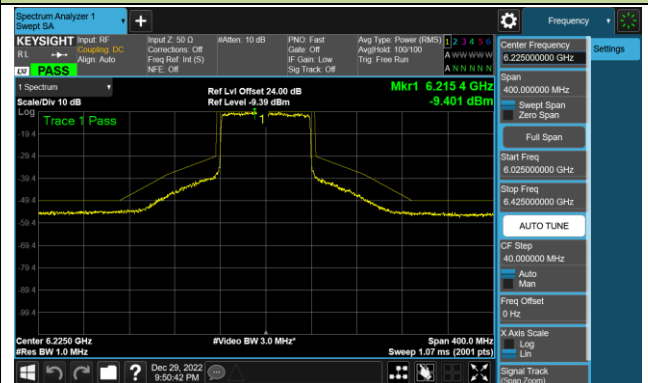

Channel 211 (7005MHz)

Channel 227 (7085MHz)

802.11ax-HE80 - Ant 0 (Nss = 1)

Channel 39 (6145MHz)

Channel 55 (6225MHz)

Channel 87 (6385MHz)

Channel 103 (6465MHz)

Channel 119 (6545MHz)

Channel 135 (6625MHz)

Channel 151 (6705MHz)

Channel 183 (6865MHz)

802.11ax-HE80 - Ant 0 (Nss = 1)

Channel 199 (6945MHz)

Channel 215 (7025MHz)

802.11ax-HE160 - Ant 0 (Nss = 1)

Channel 47 (6185MHz)