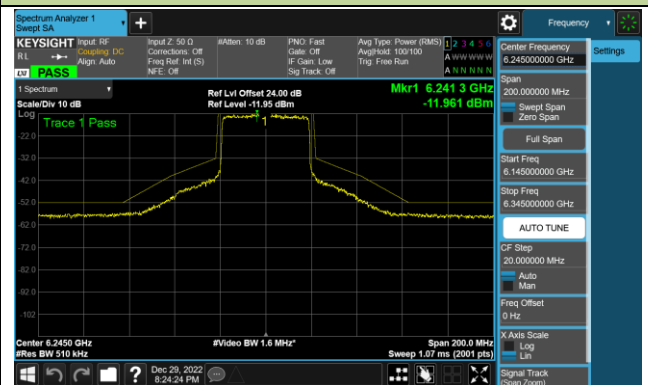

6.5.5. Test Result

Test Site	SR6	Test Engineer	Marvin
Test Date	2022/12/29 ~2023/2/3		

802.11ax-HE20 - Ant 0 (Nss = 1)

Channel 117 (6535MHz)

Channel 153 (6715MHz)

Channel 181 (6855MHz)

Channel 185 (6875MHz)

Channel 189 (6895MHz)

Channel 213 (7015MHz)

Channel 229 (7095MHz)

802.11ax-HE40 - Ant 0 (Nss = 1)

Channel 35 (6125MHz)

Channel 59 (6245MHz)

Channel 91 (6405MHz)

Channel 99 (6445MHz)

Channel 107 (6485MHz)

Channel 115 (6525MHz)

Channel 123 (6565MHz)

Channel 147 (6685MHz)

802.11ax-HE40 - Ant 0 (Nss = 1)

Channel 179 (6845MHz)

Channel 187 (6885MHz)

Channel 195 (6925MHz)