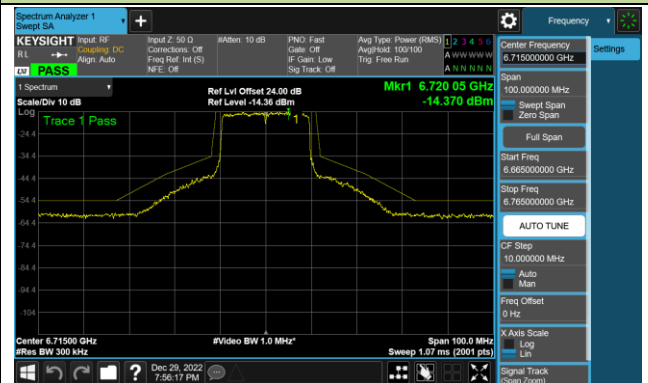

6.5.5. Test Result

Test Site	SR6	Test Engineer	Marvin
Test Date	2022/12/29 ~2023/2/3		

802.11ax-HE20 - Ant 0 (Nss = 1)

Channel 117 (6535MHz)

Channel 153 (6715MHz)

Channel 181 (6855MHz)

Channel 185 (6875MHz)

Channel 189 (6895MHz)

Channel 213 (7015MHz)

Channel 229 (7095MHz)

802.11ax-HE40 - Ant 0 (Nss = 1)

Channel 35 (6125MHz)

Channel 59 (6245MHz)

Channel 91 (6405MHz)

Channel 99 (6445MHz)