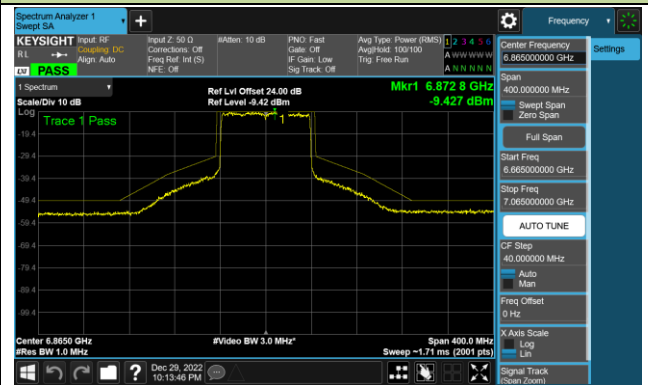

Channel 211 (7005MHz)

Channel 227 (7085MHz)

802.11ax-HE80 - Ant 0 (Nss = 1)

Channel 39 (6145MHz)

Channel 55 (6225MHz)

Channel 87 (6385MHz)

Channel 103 (6465MHz)

Channel 119 (6545MHz)

Channel 135 (6625MHz)

Channel 151 (6705MHz)

Channel 183 (6865MHz)

802.11ax-HE80 - Ant 0 (Nss = 1)

Channel 199 (6945MHz)

Channel 215 (7025MHz)

802.11ax-HE160 - Ant 0 (Nss = 1)

Channel 47 (6185MHz)