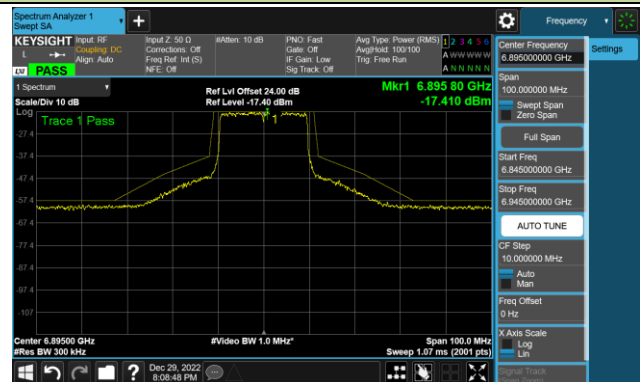

Channel 93 (6415MHz)

Channel 97 (6435MHz)

Channel 105 (6475MHz)

Channel 113 (6515MHz)

Channel 117 (6535MHz)

Channel 153 (6715MHz)

802.11ax-HE20 - Ant 1 (Nss = 1)

Channel 181 (6855MHz)

Channel 185 (6875MHz)

Channel 189 (6895MHz)

Channel 213 (7015MHz)

Channel 229 (7095MHz)

802.11ax-HE40 - Ant 1 (Nss = 1)

Channel 35 (6125MHz)

Channel 59 (6245MHz)

Channel 91 (6405MHz)