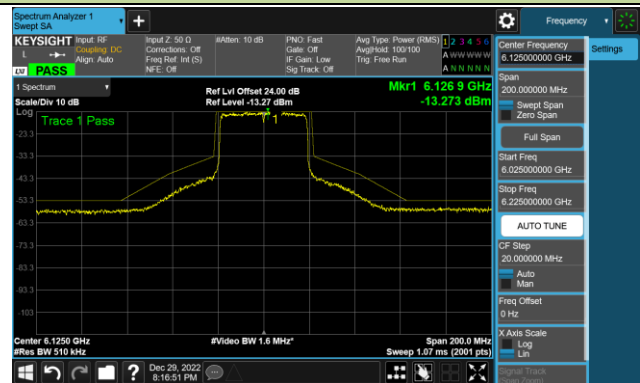

Channel 185 (6875MHz)

Channel 189 (6895MHz)

Channel 213 (7015MHz)

Channel 229 (7095MHz)

802.11ax-HE40 - Ant 1 (Nss = 1)

Channel 35 (6125MHz)

Channel 59 (6245MHz)

Channel 91 (6405MHz)