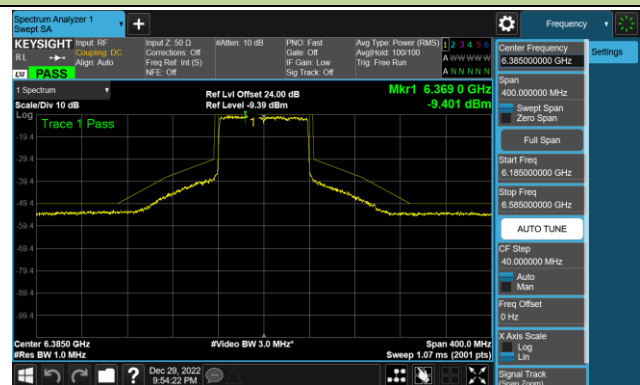

Channel 211 (7005MHz)

Channel 227 (7085MHz)

802.11ax-HE80 - Ant 0 (Nss = 1)

Channel 39 (6145MHz)

Channel 55 (6225MHz)

Channel 87 (6385MHz)

Channel 103 (6465MHz)

Channel 119 (6545MHz)

Channel 135 (6625MHz)

Channel 151 (6705MHz)

Channel 183 (6865MHz)

802.11ax-HE80 - Ant 0 (Nss = 1)

Channel 199 (6945MHz)

Channel 215 (7025MHz)

802.11ax-HE160 - Ant 0 (Nss = 1)

Channel 47 (6185MHz)