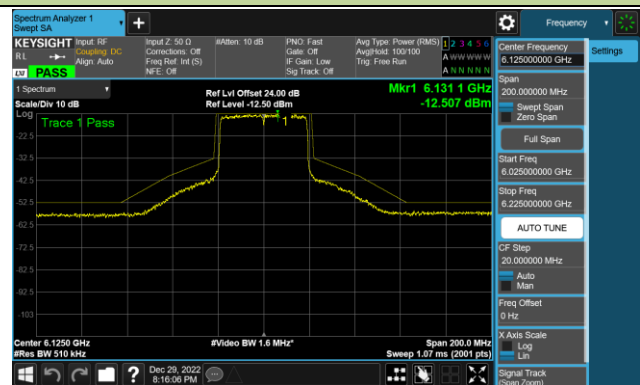

6.5.5. Test Result

Test Site	SR6	Test Engineer	Marvin
Test Date	2022/12/29 ~2023/2/3		

802.11ax-HE20 - Ant 0 (Nss = 1)

Channel 117 (6535MHz)

Channel 153 (6715MHz)

Channel 181 (6855MHz)

Channel 185 (6875MHz)

Channel 189 (6895MHz)

Channel 213 (7015MHz)

Channel 229 (7095MHz)

802.11ax-HE40 - Ant 0 (Nss = 1)

Channel 35 (6125MHz)

Channel 59 (6245MHz)

Channel 91 (6405MHz)

Channel 99 (6445MHz)

Channel 107 (6485MHz)

Channel 115 (6525MHz)

Channel 123 (6565MHz)

Channel 147 (6685MHz)

802.11ax-HE40 - Ant 0 (Nss = 1)

Channel 179 (6845MHz)

Channel 187 (6885MHz)

Channel 195 (6925MHz)