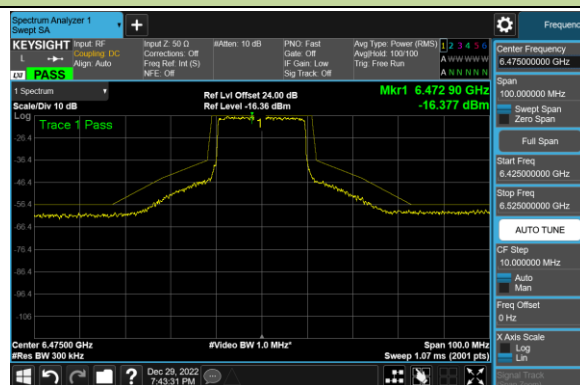

Channel 79 (6345MHz)

Channel 111 (6505MHz)

Channel 143 (6665MHz)

Channel 175 (6825MHz)

Channel 207 (6985MHz)

802.11ax-HE20 - Ant 1 (Nss = 1)

Channel 33 (6115MHz)

Channel 61 (6255MHz)

Channel 93 (6415MHz)

Channel 97 (6435MHz)

Channel 105 (6475MHz)

Channel 113 (6515MHz)

Channel 117 (6535MHz)

Channel 153 (6715MHz)

802.11ax-HE20 - Ant 1 (Nss = 1)

Channel 181 (6855MHz)