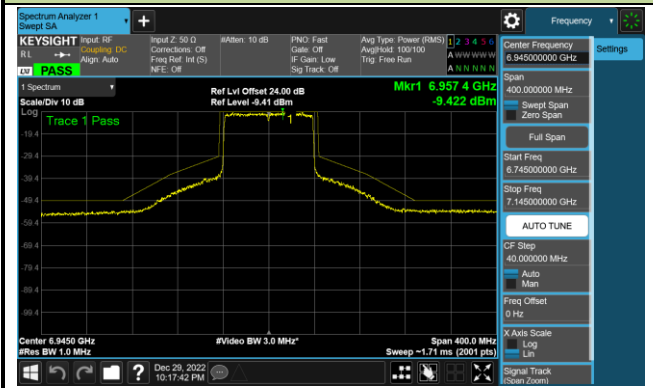

Channel 135 (6625MHz)

Channel 151 (6705MHz)

Channel 183 (6865MHz)

802.11ax-HE80 - Ant 0 (Nss = 1)

Channel 199 (6945MHz)

Channel 215 (7025MHz)

802.11ax-HE160 - Ant 0 (Nss = 1)

Channel 47 (6185MHz)

Channel 79 (6345MHz)

Channel 111 (6505MHz)

Channel 143 (6665MHz)

Channel 175 (6825MHz)

Channel 207 (6985MHz)

802.11ax-HE20 - Ant 1 (Nss = 1)

Channel 33 (6115MHz)

Channel 61 (6255MHz)