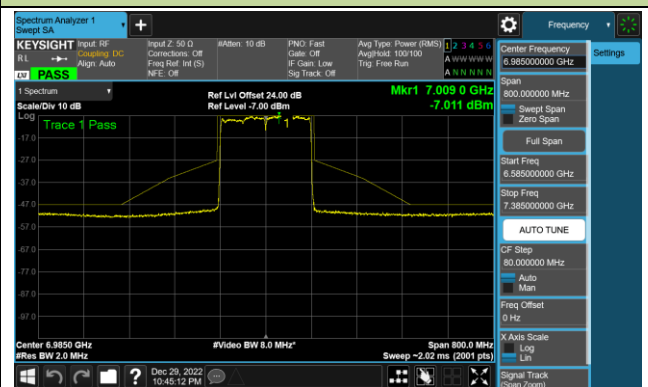

Channel 79 (6345MHz)

Channel 111 (6505MHz)

Channel 143 (6665MHz)

Channel 175 (6825MHz)

Channel 207 (6985MHz)

802.11ax-HE20 - Ant 1 (Nss = 1)

Channel 33 (6115MHz)

Channel 61 (6255MHz)

Channel 93 (6415MHz)

Channel 97 (6435MHz)

Channel 105 (6475MHz)

Channel 113 (6515MHz)

Channel 117 (6535MHz)

Channel 153 (6715MHz)

802.11ax-HE20 - Ant 1 (Nss = 1)

Channel 181 (6855MHz)