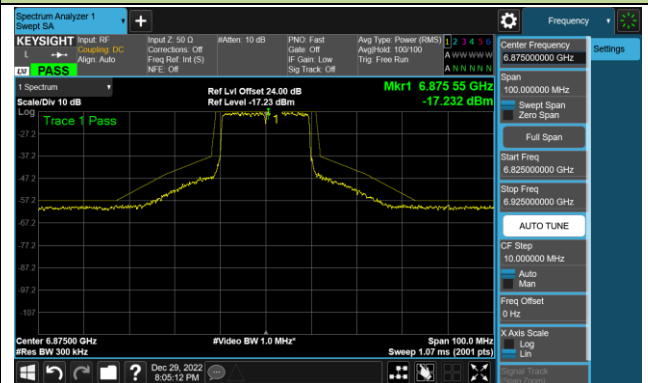

Channel 185 (6875MHz)