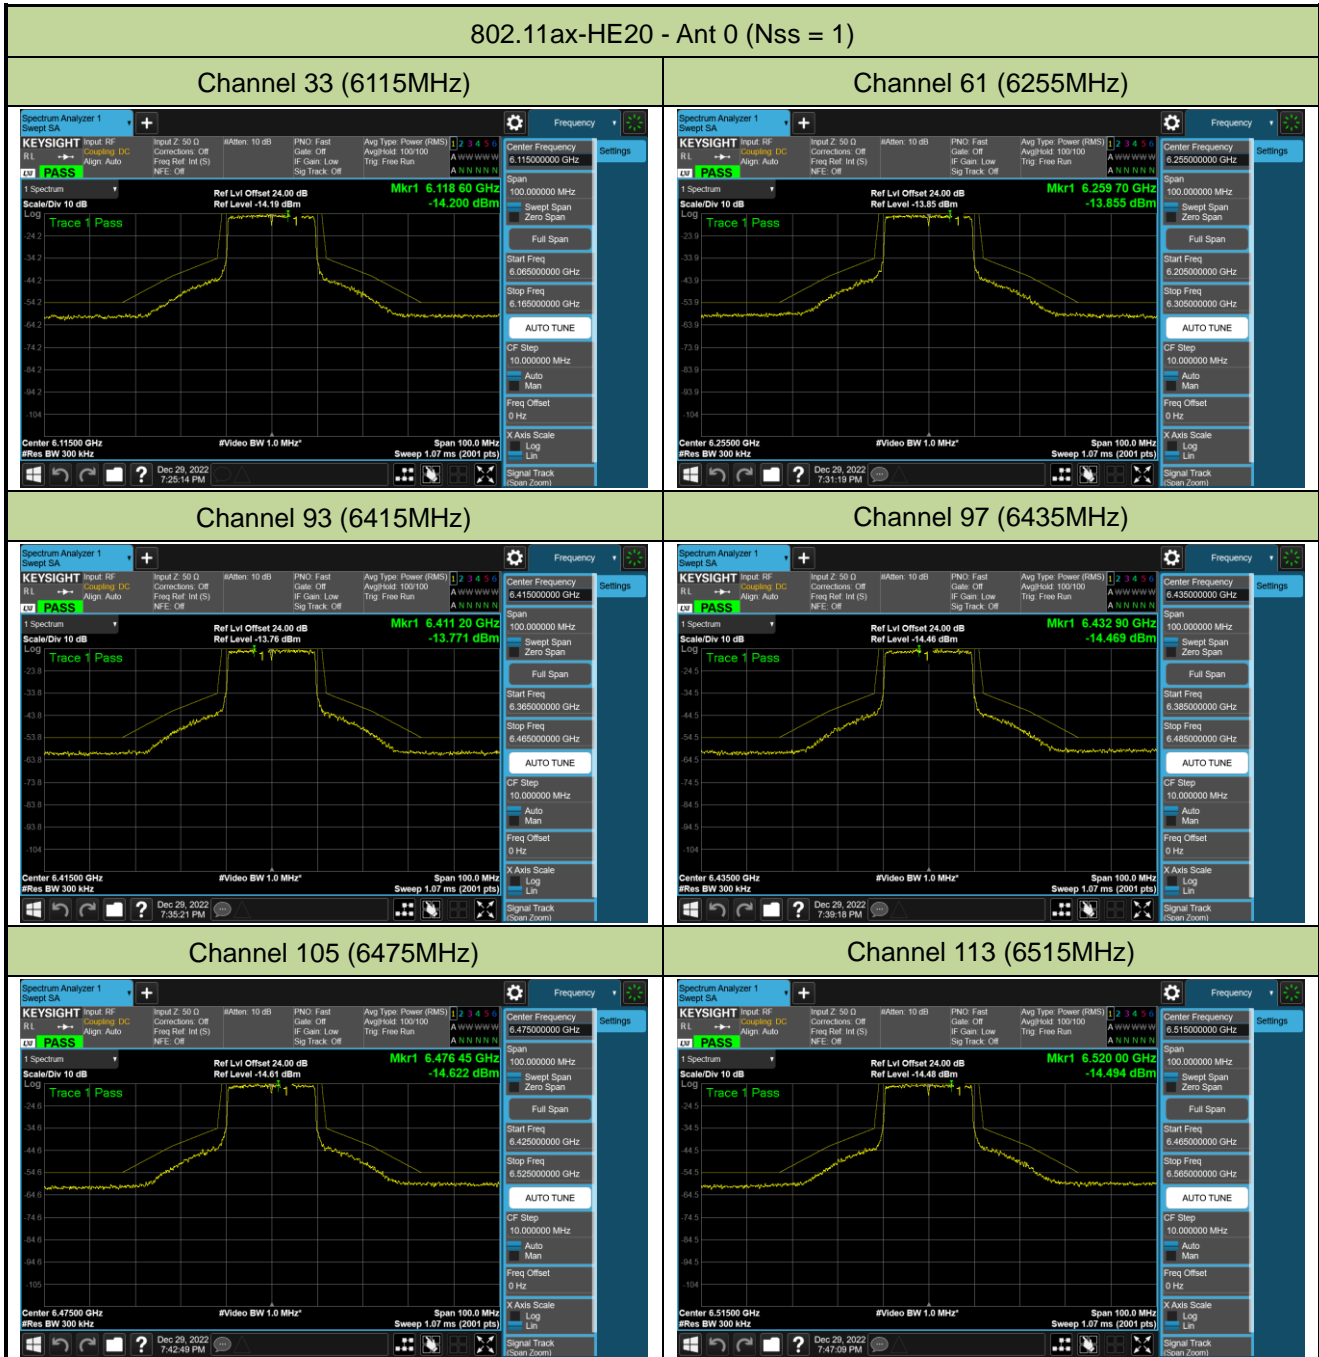

6.5.5. Test Result

Test Site	SR6	Test Engineer	Marvin
Test Date	2022/12/29 ~2023/2/3		

802.11ax-HE20 - Ant 0 (Nss = 1)

Channel 117 (6535MHz)

Channel 153 (6715MHz)

Channel 181 (6855MHz)

Channel 185 (6875MHz)

Channel 189 (6895MHz)

Channel 213 (7015MHz)

Channel 229 (7095MHz)

802.11ax-HE40 - Ant 0 (Nss = 1)

Channel 35 (6125MHz)

Channel 59 (6245MHz)

Channel 91 (6405MHz)

Channel 99 (6445MHz)

Channel 107 (6485MHz)

Channel 115 (6525MHz)

Channel 123 (6565MHz)

Channel 147 (6685MHz)

802.11ax-HE40 - Ant 0 (Nss = 1)

Channel 179 (6845MHz)

Channel 187 (6885MHz)

Channel 195 (6925MHz)