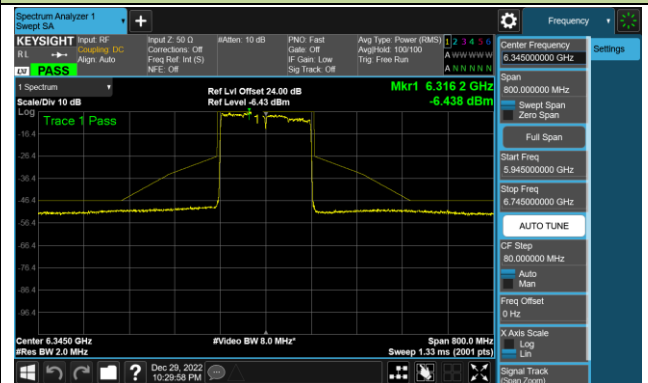

Channel 135 (6625MHz)

Channel 151 (6705MHz)

Channel 183 (6865MHz)

802.11ax-HE80 - Ant 0 (Nss = 1)

Channel 199 (6945MHz)

Channel 215 (7025MHz)

802.11ax-HE160 - Ant 0 (Nss = 1)

Channel 47 (6185MHz)

Channel 79 (6345MHz)

Channel 111 (6505MHz)

Channel 143 (6665MHz)

Channel 175 (6825MHz)

Channel 207 (6985MHz)

802.11ax-HE20 - Ant 1 (Nss = 1)

Channel 33 (6115MHz)

Channel 61 (6255MHz)