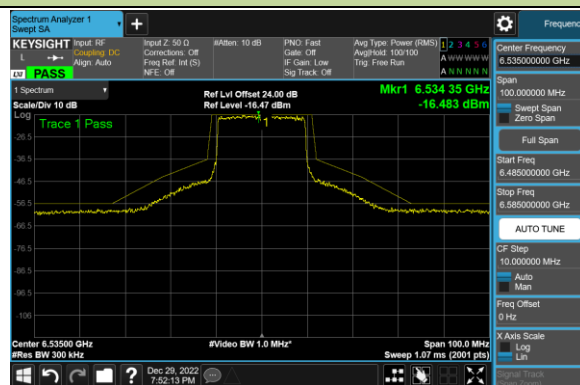

Channel 93 (6415MHz)

Channel 97 (6435MHz)

Channel 105 (6475MHz)

Channel 113 (6515MHz)

Channel 117 (6535MHz)

Channel 153 (6715MHz)

802.11ax-HE20 - Ant 1 (Nss = 1)

Channel 181 (6855MHz)

Channel 185 (6875MHz)

Channel 189 (6895MHz)

Channel 213 (7015MHz)

Channel 229 (7095MHz)

802.11ax-HE40 - Ant 1 (Nss = 1)

Channel 35 (6125MHz)

Channel 59 (6245MHz)

Channel 91 (6405MHz)