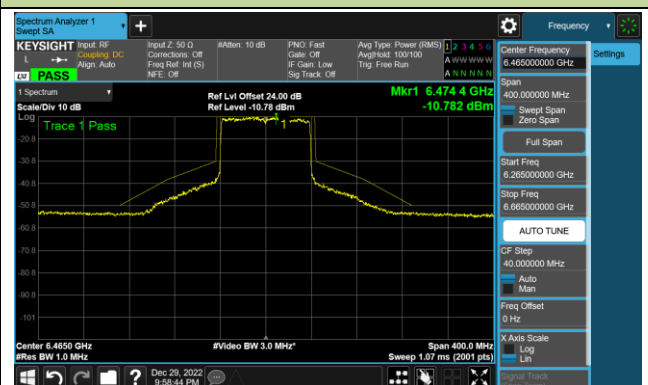

Channel 195 (6925MHz)

Channel 211 (7005MHz)

Channel 211 (7085MHz)

802.11ax-HE80 - Ant 1 (Nss = 1)

Channel 39 (6145MHz)

Channel 55 (6225MHz)

Channel 87 (6385MHz)

Channel 103 (6465MHz)

Channel 119 (6545MHz)

Channel 135 (6625MHz)

Channel 151 (6705MHz)

Channel 183 (6865MHz)

802.11ax-HE80 - Ant 1 (Nss = 1)

Channel 199 (6945MHz)

Channel 215 (7025MHz)