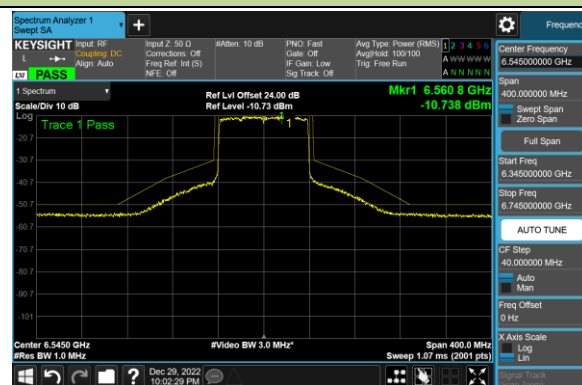

Channel 195 (6925MHz)

Channel 211 (7005MHz)

Channel 211 (7085MHz)

802.11ax-HE80 - Ant 1 (Nss = 1)

Channel 39 (6145MHz)

Channel 55 (6225MHz)

Channel 87 (6385MHz)

Channel 103 (6465MHz)

Channel 119 (6545MHz)

Channel 135 (6625MHz)

Channel 151 (6705MHz)

Channel 183 (6865MHz)

802.11ax-HE80 - Ant 1 (Nss = 1)

Channel 199 (6945MHz)

Channel 215 (7025MHz)