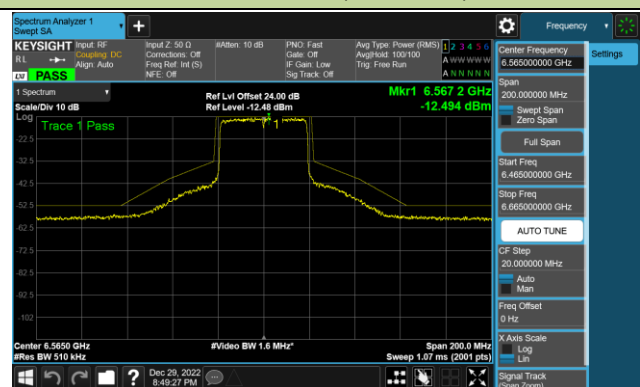

6.5.5. Test Result

Test Site	SR6	Test Engineer	Marvin
Test Date	2022/12/29 ~2023/2/3		

802.11ax-HE20 - Ant 0 (Nss = 1)

Channel 117 (6535MHz)

Channel 153 (6715MHz)

Channel 181 (6855MHz)

Channel 185 (6875MHz)

Channel 189 (6895MHz)

Channel 213 (7015MHz)

Channel 229 (7095MHz)

802.11ax-HE40 - Ant 0 (Nss = 1)

Channel 35 (6125MHz)

Channel 59 (6245MHz)

Channel 91 (6405MHz)

Channel 99 (6445MHz)

Channel 107 (6485MHz)

Channel 115 (6525MHz)

Channel 123 (6565MHz)

Channel 147 (6685MHz)

802.11ax-HE40 - Ant 0 (Nss = 1)

Channel 179 (6845MHz)

Channel 187 (6885MHz)

Channel 195 (6925MHz)