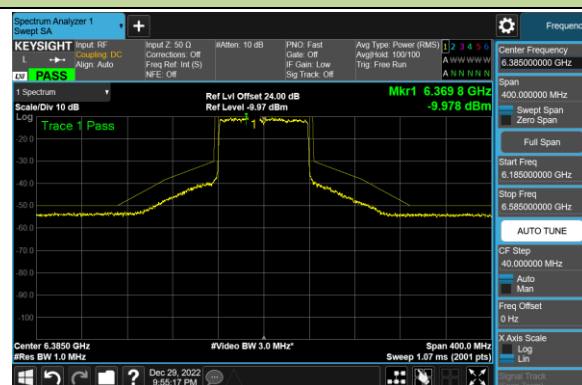

Channel 195 (6925MHz)

Channel 211 (7005MHz)

Channel 211 (7085MHz)

802.11ax-HE80 - Ant 1 (Nss = 1)

Channel 39 (6145MHz)

Channel 55 (6225MHz)

Channel 87 (6385MHz)

Channel 103 (6465MHz)

Channel 119 (6545MHz)

Channel 135 (6625MHz)

Channel 151 (6705MHz)

Channel 183 (6865MHz)

802.11ax-HE80 - Ant 1 (Nss = 1)

Channel 199 (6945MHz)

Channel 215 (7025MHz)