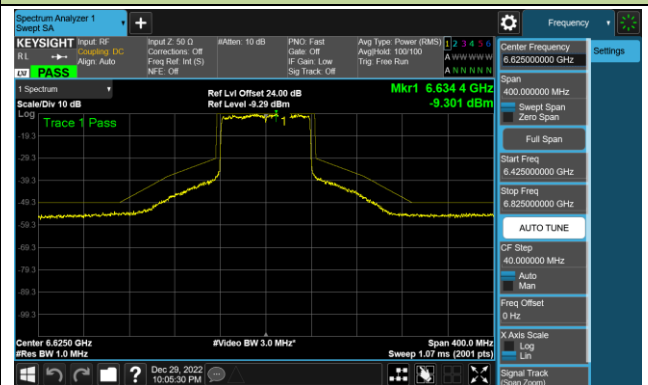

Channel 211 (7005MHz)

Channel 227 (7085MHz)

802.11ax-HE80 - Ant 0 (Nss = 1)

Channel 39 (6145MHz)

Channel 55 (6225MHz)

Channel 87 (6385MHz)

Channel 103 (6465MHz)

Channel 119 (6545MHz)

Channel 135 (6625MHz)

Channel 151 (6705MHz)

Channel 183 (6865MHz)

802.11ax-HE80 - Ant 0 (Nss = 1)

Channel 199 (6945MHz)

Channel 215 (7025MHz)

802.11ax-HE160 - Ant 0 (Nss = 1)

Channel 47 (6185MHz)