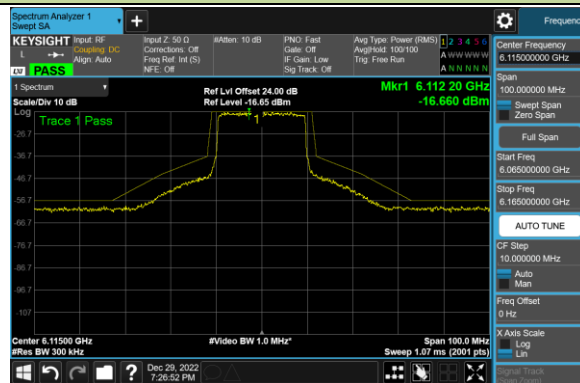

Channel 79 (6345MHz)

Channel 111 (6505MHz)

Channel 143 (6665MHz)

Channel 175 (6825MHz)

Channel 207 (6985MHz)

802.11ax-HE20 - Ant 1 (Nss = 1)

Channel 33 (6115MHz)

Channel 61 (6255MHz)

Channel 93 (6415MHz)

Channel 97 (6435MHz)

Channel 105 (6475MHz)

Channel 113 (6515MHz)

Channel 117 (6535MHz)

Channel 153 (6715MHz)

802.11ax-HE20 - Ant 1 (Nss = 1)

Channel 181 (6855MHz)