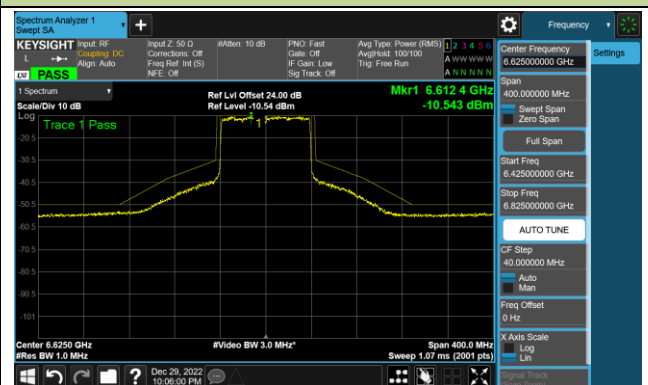

Channel 195 (6925MHz)

Channel 211 (7005MHz)

Channel 211 (7085MHz)

802.11ax-HE80 - Ant 1 (Nss = 1)

Channel 39 (6145MHz)

Channel 55 (6225MHz)

Channel 87 (6385MHz)

Channel 103 (6465MHz)

Channel 119 (6545MHz)

Channel 135 (6625MHz)

Channel 151 (6705MHz)

Channel 183 (6865MHz)

802.11ax-HE80 - Ant 1 (Nss = 1)

Channel 199 (6945MHz)

Channel 215 (7025MHz)