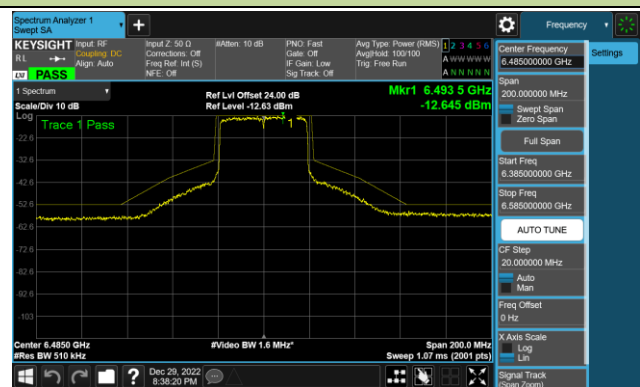

6.5.5. Test Result

Test Site	SR6	Test Engineer	Marvin
Test Date	2022/12/29 ~2023/2/3		

802.11ax-HE20 - Ant 0 (Nss = 1)

Channel 117 (6535MHz)

Channel 153 (6715MHz)

Channel 181 (6855MHz)

Channel 185 (6875MHz)

Channel 189 (6895MHz)

Channel 213 (7015MHz)

Channel 229 (7095MHz)

802.11ax-HE40 - Ant 0 (Nss = 1)

Channel 35 (6125MHz)

Channel 59 (6245MHz)

Channel 91 (6405MHz)

Channel 99 (6445MHz)

Channel 107 (6485MHz)

Channel 115 (6525MHz)

Channel 123 (6565MHz)

Channel 147 (6685MHz)

802.11ax-HE40 - Ant 0 (Nss = 1)

Channel 179 (6845MHz)

Channel 187 (6885MHz)

Channel 195 (6925MHz)