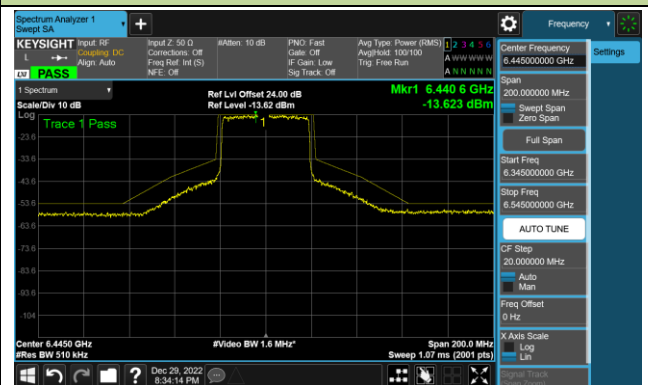

Channel 99 (6445MHz)