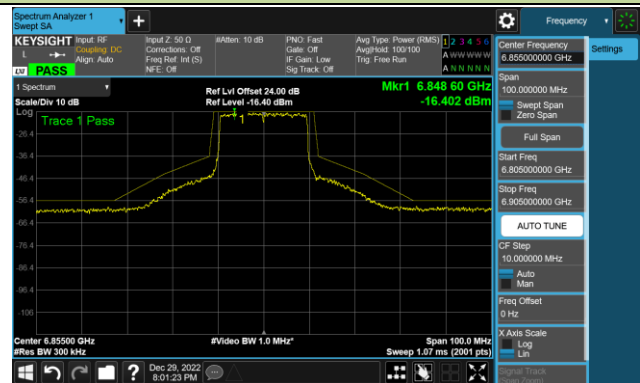

Channel 93 (6415MHz)

Channel 97 (6435MHz)

Channel 105 (6475MHz)

Channel 113 (6515MHz)

Channel 117 (6535MHz)

Channel 153 (6715MHz)

802.11ax-HE20 - Ant 1 (Nss = 1)

Channel 181 (6855MHz)

Channel 185 (6875MHz)

Channel 189 (6895MHz)

Channel 213 (7015MHz)

Channel 229 (7095MHz)

802.11ax-HE40 - Ant 1 (Nss = 1)

Channel 35 (6125MHz)

Channel 59 (6245MHz)

Channel 91 (6405MHz)