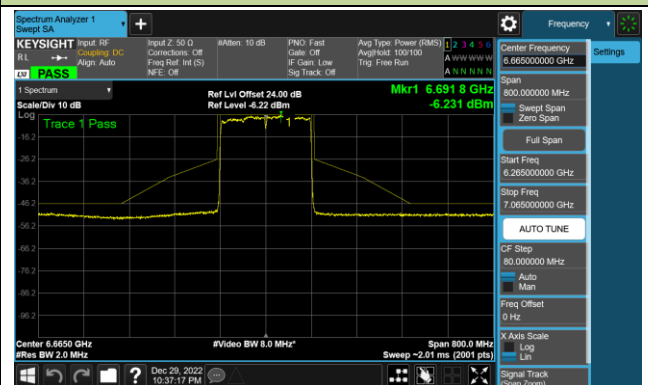

Channel 143 (6665MHz)