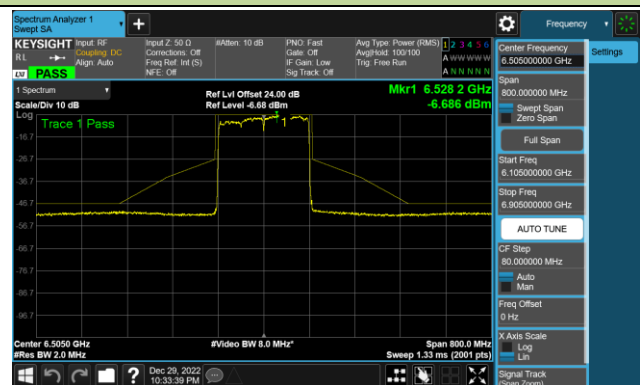

Channel 111 (6505MHz)