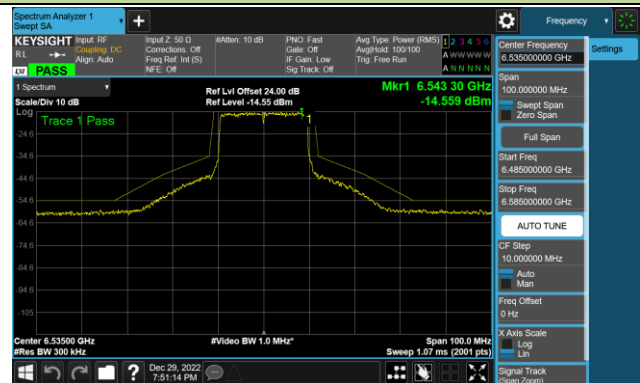

6.5.5. Test Result

Test Site	SR6	Test Engineer	Marvin
Test Date	2022/12/29 ~2023/2/3		

802.11ax-HE20 - Ant 0 (Nss = 1)

Channel 117 (6535MHz)

Channel 153 (6715MHz)

Channel 181 (6855MHz)

Channel 185 (6875MHz)

Channel 189 (6895MHz)

Channel 213 (7015MHz)

Channel 229 (7095MHz)

802.11ax-HE40 - Ant 0 (Nss = 1)

Channel 35 (6125MHz)

Channel 59 (6245MHz)

Channel 91 (6405MHz)

Channel 99 (6445MHz)