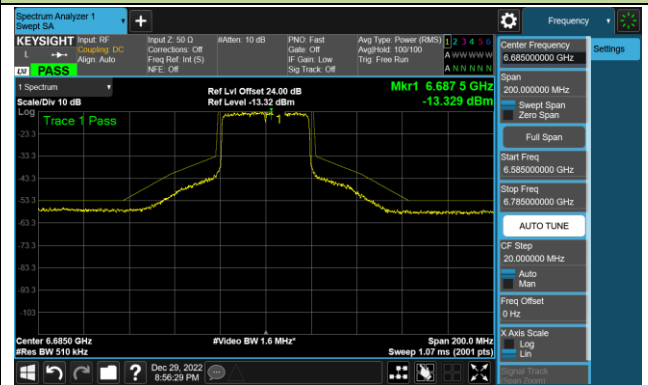

Channel 99 (6445MHz)

Channel 107 (6485MHz)

Channel 115 (6525MHz)

Channel 123 (6565MHz)

Channel 147 (6685MHz)

802.11ax-HE40 - Ant 1 (Nss = 1)

Channel 179 (6845MHz)

Channel 187 (6885MHz)

Channel 195 (6925MHz)

Channel 211 (7005MHz)

Channel 211 (7085MHz)

802.11ax-HE80 - Ant 1 (Nss = 1)

Channel 39 (6145MHz)

Channel 55 (6225MHz)

Channel 87 (6385MHz)

Channel 103 (6465MHz)