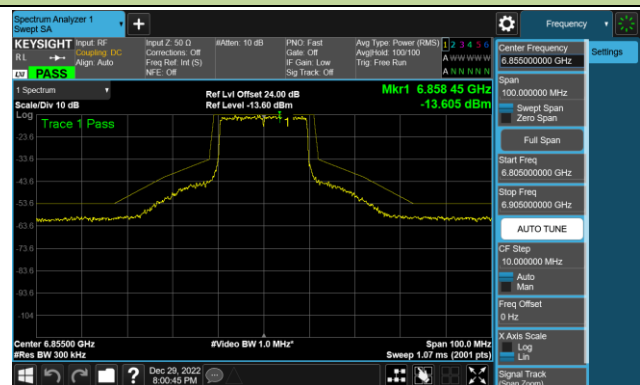

6.5.5. Test Result

Test Site	SR6	Test Engineer	Marvin
Test Date	2022/12/29 ~2023/2/3		

802.11ax-HE20 - Ant 0 (Nss = 1)

Channel 117 (6535MHz)

Channel 153 (6715MHz)

Channel 181 (6855MHz)

Channel 185 (6875MHz)

Channel 189 (6895MHz)

Channel 213 (7015MHz)

Channel 229 (7095MHz)

802.11ax-HE40 - Ant 0 (Nss = 1)

Channel 35 (6125MHz)

Channel 59 (6245MHz)

Channel 91 (6405MHz)

Channel 99 (6445MHz)