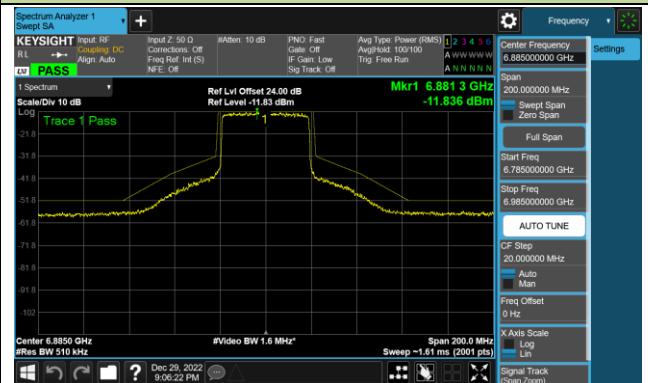

Channel 107 (6485MHz)

Channel 115 (6525MHz)

Channel 123 (6565MHz)

Channel 147 (6685MHz)

802.11ax-HE40 - Ant 0 (Nss = 1)

Channel 179 (6845MHz)

Channel 187 (6885MHz)

Channel 195 (6925MHz)

Channel 211 (7005MHz)

Channel 227 (7085MHz)

802.11ax-HE80 - Ant 0 (Nss = 1)

Channel 39 (6145MHz)

Channel 55 (6225MHz)

Channel 87 (6385MHz)

Channel 103 (6465MHz)

Channel 119 (6545MHz)