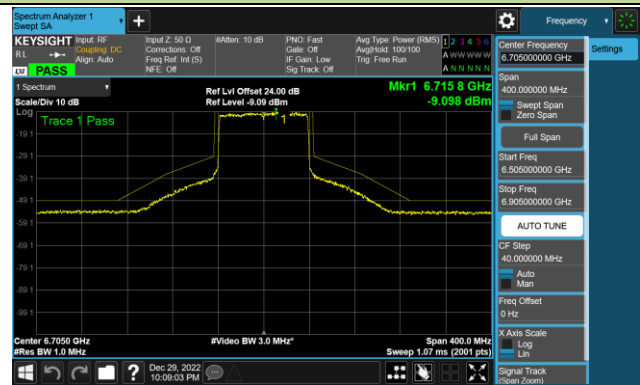

Channel 211 (7005MHz)

Channel 227 (7085MHz)

802.11ax-HE80 - Ant 0 (Nss = 1)

Channel 39 (6145MHz)

Channel 55 (6225MHz)

Channel 87 (6385MHz)

Channel 103 (6465MHz)

Channel 119 (6545MHz)

Channel 135 (6625MHz)

Channel 151 (6705MHz)

Channel 183 (6865MHz)

802.11ax-HE80 - Ant 0 (Nss = 1)

Channel 199 (6945MHz)

Channel 215 (7025MHz)

802.11ax-HE160 - Ant 0 (Nss = 1)

Channel 47 (6185MHz)