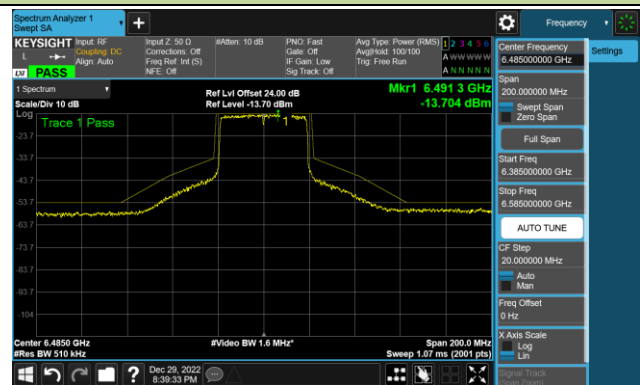

Channel 107 (6485MHz)