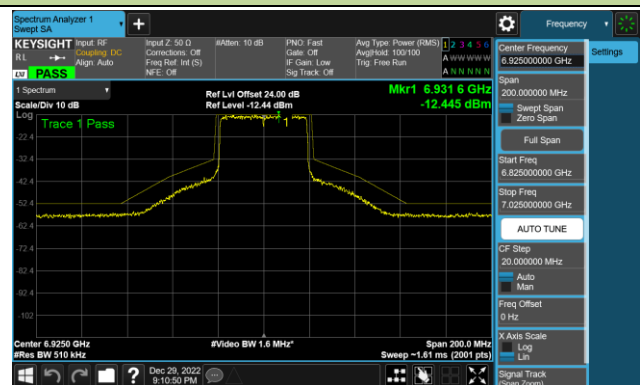

Channel 107 (6485MHz)

Channel 115 (6525MHz)

Channel 123 (6565MHz)

Channel 147 (6685MHz)

802.11ax-HE40 - Ant 0 (Nss = 1)

Channel 179 (6845MHz)

Channel 187 (6885MHz)

Channel 195 (6925MHz)

Channel 211 (7005MHz)

Channel 227 (7085MHz)

802.11ax-HE80 - Ant 0 (Nss = 1)

Channel 39 (6145MHz)

Channel 55 (6225MHz)

Channel 87 (6385MHz)

Channel 103 (6465MHz)

Channel 119 (6545MHz)