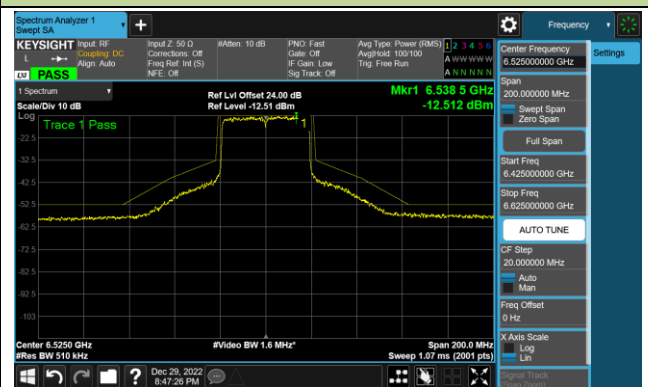

6.5.5. Test Result

Test Site	SR6	Test Engineer	Marvin
Test Date	2022/12/29 ~2023/2/3		

802.11ax-HE20 - Ant 0 (Nss = 1)

Channel 117 (6535MHz)

Channel 153 (6715MHz)

Channel 181 (6855MHz)

Channel 185 (6875MHz)

Channel 189 (6895MHz)

Channel 213 (7015MHz)

Channel 229 (7095MHz)

802.11ax-HE40 - Ant 0 (Nss = 1)

Channel 35 (6125MHz)

Channel 59 (6245MHz)

Channel 91 (6405MHz)

Channel 99 (6445MHz)

Channel 107 (6485MHz)

Channel 115 (6525MHz)

Channel 123 (6565MHz)

Channel 147 (6685MHz)

802.11ax-HE40 - Ant 0 (Nss = 1)

Channel 179 (6845MHz)

Channel 187 (6885MHz)

Channel 195 (6925MHz)