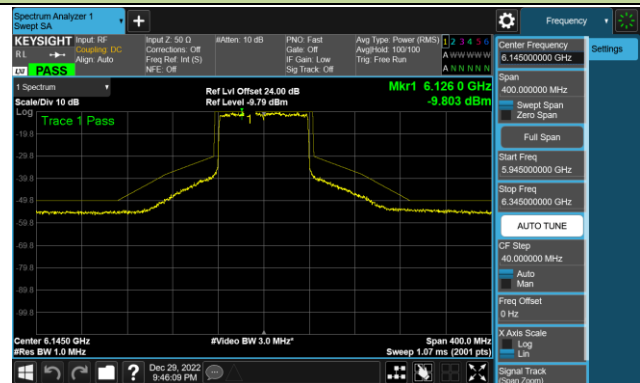

Channel 211 (7005MHz)

Channel 227 (7085MHz)

802.11ax-HE80 - Ant 0 (Nss = 1)

Channel 39 (6145MHz)

Channel 55 (6225MHz)

Channel 87 (6385MHz)

Channel 103 (6465MHz)

Channel 119 (6545MHz)

Channel 135 (6625MHz)

Channel 151 (6705MHz)

Channel 183 (6865MHz)

802.11ax-HE80 - Ant 0 (Nss = 1)

Channel 199 (6945MHz)

Channel 215 (7025MHz)

802.11ax-HE160 - Ant 0 (Nss = 1)

Channel 47 (6185MHz)