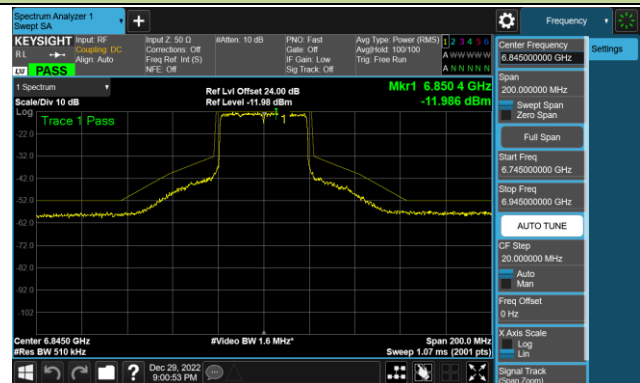

Channel 107 (6485MHz)

Channel 115 (6525MHz)

Channel 123 (6565MHz)

Channel 147 (6685MHz)

802.11ax-HE40 - Ant 0 (Nss = 1)

Channel 179 (6845MHz)

Channel 187 (6885MHz)

Channel 195 (6925MHz)

Channel 211 (7005MHz)

Channel 227 (7085MHz)

802.11ax-HE80 - Ant 0 (Nss = 1)

Channel 39 (6145MHz)

Channel 55 (6225MHz)

Channel 87 (6385MHz)

Channel 103 (6465MHz)

Channel 119 (6545MHz)