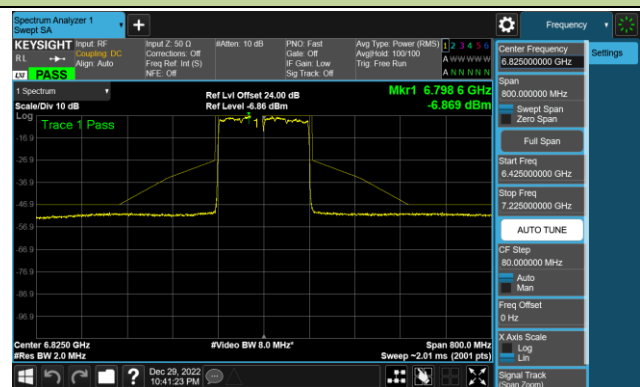

Channel 79 (6345MHz)

Channel 111 (6505MHz)

Channel 143 (6665MHz)

Channel 175 (6825MHz)

Channel 207 (6985MHz)

802.11ax-HE20 - Ant 1 (Nss = 1)

Channel 33 (6115MHz)

Channel 61 (6255MHz)

Channel 93 (6415MHz)

Channel 97 (6435MHz)

Channel 105 (6475MHz)

Channel 113 (6515MHz)

Channel 117 (6535MHz)

Channel 153 (6715MHz)

802.11ax-HE20 - Ant 1 (Nss = 1)

Channel 181 (6855MHz)