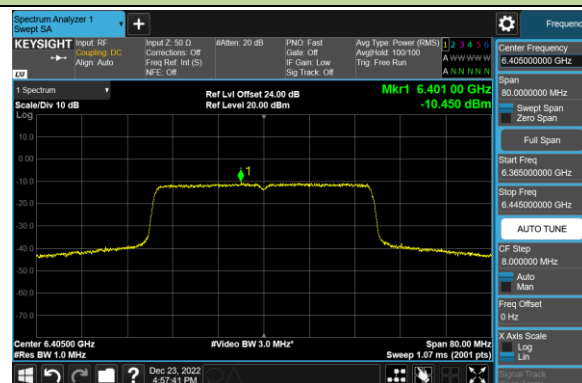

Channel 213 (7015MHz)

Channel 229 (7095MHz)

802.11ax-HE40 Power Spectral Density – Ant 3 (Nss=1)

Channel 35 (6125MHz)

Channel 59 (6245MHz)

Channel 91 (6405MHz)

Channel 99 (6445MHz)

Channel 107 (6485MHz)