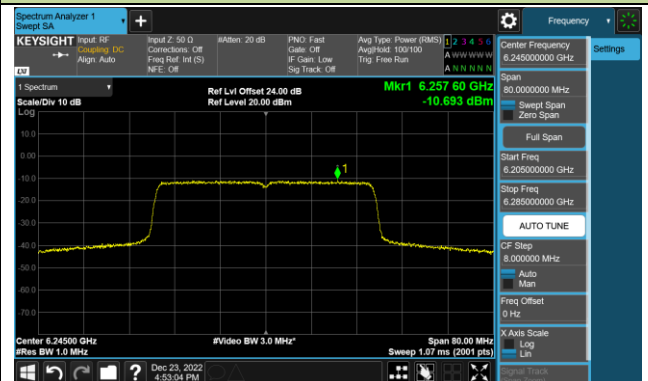

Channel 213 (7015MHz)

Channel 229 (7095MHz)

802.11ax-HE40 Power Spectral Density – Ant 3 (Nss=1)

Channel 35 (6125MHz)

Channel 59 (6245MHz)

Channel 91 (6405MHz)

Channel 99 (6445MHz)

Channel 107 (6485MHz)

Channel 115 (6525MHz)

Channel 123 (6565MHz)

Channel 147 (6685MHz)

802.11ax-HE40 Power Spectral Density – Ant 3 (Nss=1)

Channel 179 (6845MHz)

Channel 187 (6885MHz)

Channel 195 (6925MHz)

Channel 211 (7005MHz)