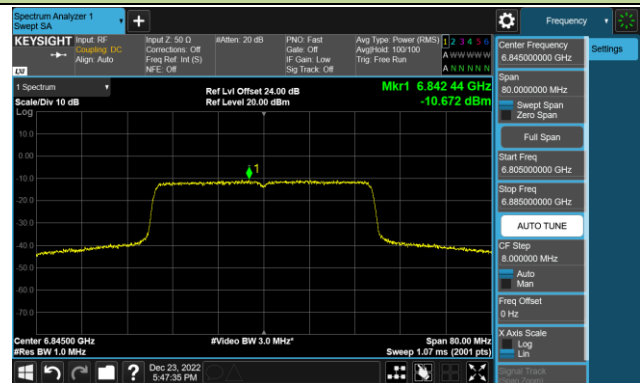

Channel 115 (6525MHz)

Channel 123 (6565MHz)

Channel 147 (6685MHz)

802.11ax-HE40 Power Spectral Density – Ant 3 (Nss=1)

Channel 179 (6845MHz)

Channel 187 (6885MHz)

Channel 195 (6925MHz)

Channel 211 (7005MHz)

Channel 227 (7085MHz)

802.11ax-HE80 Power Spectral Density – Ant 3 (Nss=1)

Channel 39 (6145MHz)

Channel 55 (6225MHz)

Channel 87 (6385MHz)

Channel 103 (6465MHz)

Channel 119 (6545MHz)

Channel 135 (6625MHz)