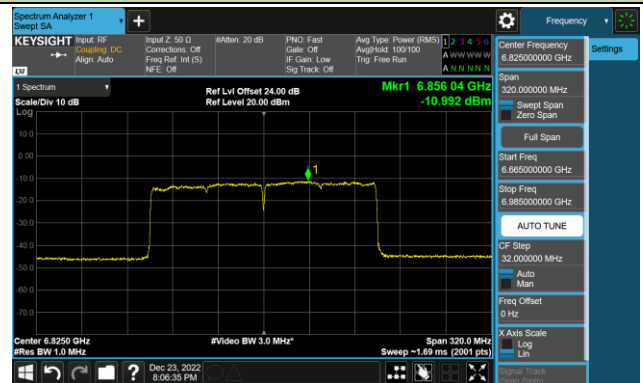

Channel 79 (6345MHz)

Channel 111 (6505MHz)

Channel 143 (6665MHz)

Channel 175 (6825MHz)

Channel 207 (6985MHz)

802.11ax-HE20 Power Spectral Density – Ant 0 (Nss=4)

Channel 33 (6115MHz)

Channel 61 (6255MHz)

Channel 93 (6415MHz)

Channel 97 (6435MHz)

Channel 105 (6475MHz)

Channel 113 (6515MHz)

Channel 117 (6535MHz)

Channel 153 (6715MHz)

802.11ax-HE20 Power Spectral Density – Ant 0 (Nss=4)

Channel 181 (6855MHz)