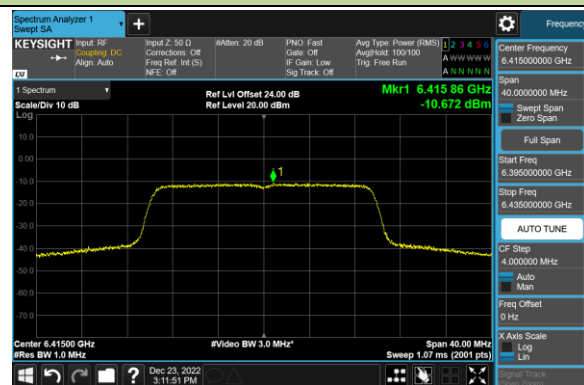

Channel 143 (6665MHz)

Channel 175 (6825MHz)

Channel 207 (6985MHz)

802.11ax-HE20 Power Spectral Density – Ant 3 (Nss=1)

Channel 33 (6115MHz)

Channel 61 (6255MHz)

Channel 93 (6415MHz)

Channel 97 (6435MHz)

Channel 105 (6475MHz)

Channel 113 (6515MHz)

Channel 117 (6535MHz)

Channel 153 (6715MHz)

802.11ax-HE20 Power Spectral Density – Ant 3 (Nss=1)

Channel 181 (6855MHz)

Channel 185 (6875MHz)

Channel 189 (6895MHz)