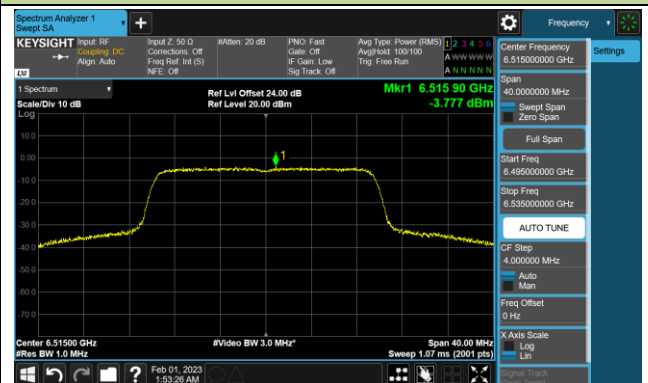

Channel 93 (6415MHz)

Channel 97 (6435MHz)

Channel 105 (6475MHz)

Channel 113 (6515MHz)

Channel 117 (6535MHz)

Channel 153 (6715MHz)

802.11ax-HE20 Power Spectral Density – Ant 0 (Nss=4)

Channel 181 (6855MHz)

Channel 185 (6875MHz)

Channel 189 (6895MHz)

Channel 213 (7015MHz)

Channel 229 (7095MHz)