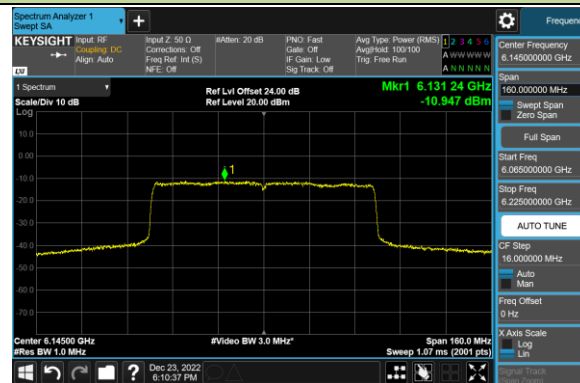

Channel 115 (6525MHz)

Channel 123 (6565MHz)

Channel 147 (6685MHz)

802.11ax-HE40 Power Spectral Density – Ant 3 (Nss=1)

Channel 179 (6845MHz)

Channel 187 (6885MHz)

Channel 195 (6925MHz)

Channel 211 (7005MHz)

Channel 227 (7085MHz)

802.11ax-HE80 Power Spectral Density – Ant 3 (Nss=1)

Channel 39 (6145MHz)

Channel 55 (6225MHz)

Channel 87 (6385MHz)

Channel 103 (6465MHz)

Channel 119 (6545MHz)

Channel 135 (6625MHz)