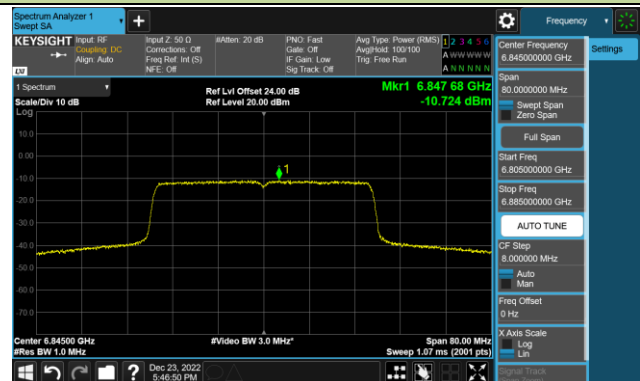

802.11ax-HE40 Power Spectral Density – Ant 2 (Nss=1)

Channel 179 (6845MHz)

Channel 187 (6885MHz)

Channel 195 (6925MHz)

Channel 211 (7005MHz)

Channel 227 (7085MHz)

802.11ax-HE80 Power Spectral Density – Ant 2 (Nss=1)