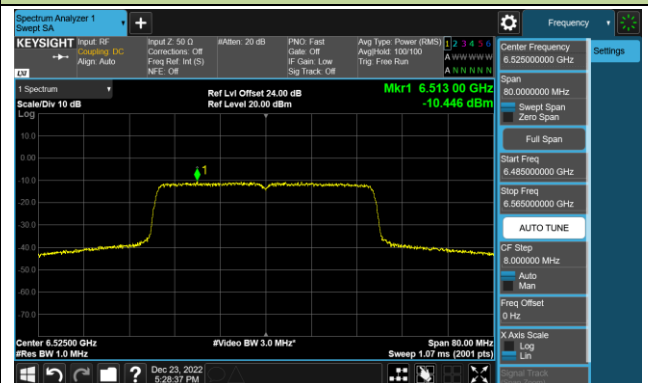

Channel 115 (6525MHz)