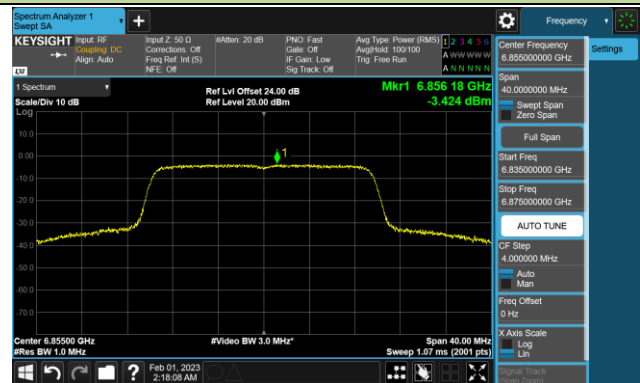

Channel 93 (6415MHz)

Channel 97 (6435MHz)

Channel 105 (6475MHz)

Channel 113 (6515MHz)

Channel 117 (6535MHz)

Channel 153 (6715MHz)

802.11ax-HE20 Power Spectral Density – Ant 0 (Nss=4)

Channel 181 (6855MHz)

Channel 185 (6875MHz)

Channel 189 (6895MHz)

Channel 213 (7015MHz)

Channel 229 (7095MHz)