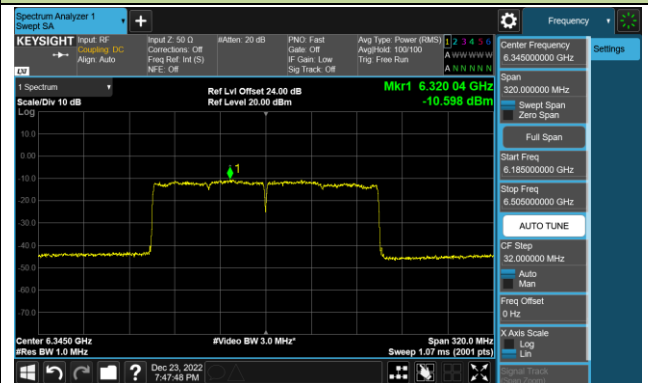

802.11ax-HE80 Power Spectral Density – Ant 2 (Nss=1)

Channel 199 (6945MHz)

Channel 215 (7025MHz)

802.11ax-HE160 Power Spectral Density – Ant 2 (Nss=1)

Channel 47 (6185MHz)

Channel 79 (6345MHz)

Channel 111 (6505MHz)

Channel 143 (6665MHz)

Channel 175 (6825MHz)

Channel 207 (6985MHz)

802.11ax-HE20 Power Spectral Density – Ant 3 (Nss=1)

Channel 33 (6115MHz)

Channel 61 (6255MHz)

Channel 93 (6415MHz)

Channel 97 (6435MHz)