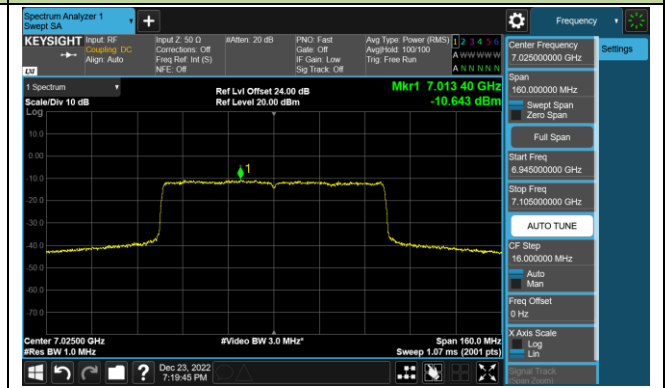

Channel 227 (7085MHz)

802.11ax-HE80 Power Spectral Density – Ant 3 (Nss=1)

Channel 39 (6145MHz)

Channel 55 (6225MHz)

Channel 87 (6385MHz)

Channel 103 (6465MHz)

Channel 119 (6545MHz)

Channel 135 (6625MHz)

Channel 151 (6705MHz)

Channel 183 (6865MHz)

802.11ax-HE80 Power Spectral Density – Ant 3 (Nss=1)

Channel 199 (6945MHz)

Channel 215 (7025MHz)

802.11ax-HE160 Power Spectral Density – Ant 3 (Nss=1)

Channel 47 (6185MHz)

Channel 79 (6345MHz)

Channel 111 (6505MHz)

Channel 143 (6665MHz)

Channel 175 (6825MHz)

Channel 207 (6985MHz)

802.11ax-HE20 Power Spectral Density – Ant 0 (Nss=4)

Channel 33 (6115MHz)

Channel 61 (6255MHz)