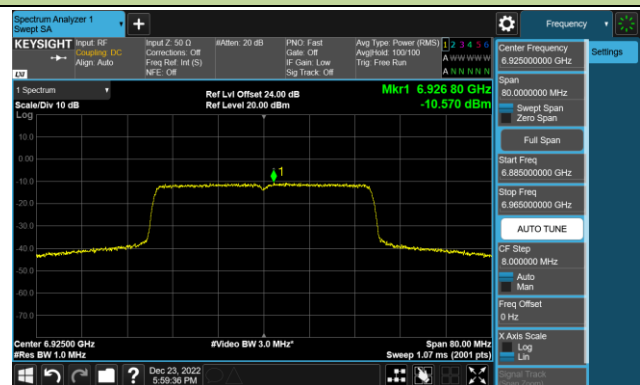

Channel 115 (6525MHz)

Channel 123 (6565MHz)

Channel 147 (6685MHz)

802.11ax-HE40 Power Spectral Density – Ant 3 (Nss=1)

Channel 179 (6845MHz)

Channel 187 (6885MHz)

Channel 195 (6925MHz)

Channel 211 (7005MHz)

Channel 227 (7085MHz)

802.11ax-HE80 Power Spectral Density – Ant 3 (Nss=1)

Channel 39 (6145MHz)

Channel 55 (6225MHz)

Channel 87 (6385MHz)

Channel 103 (6465MHz)

Channel 119 (6545MHz)

Channel 135 (6625MHz)