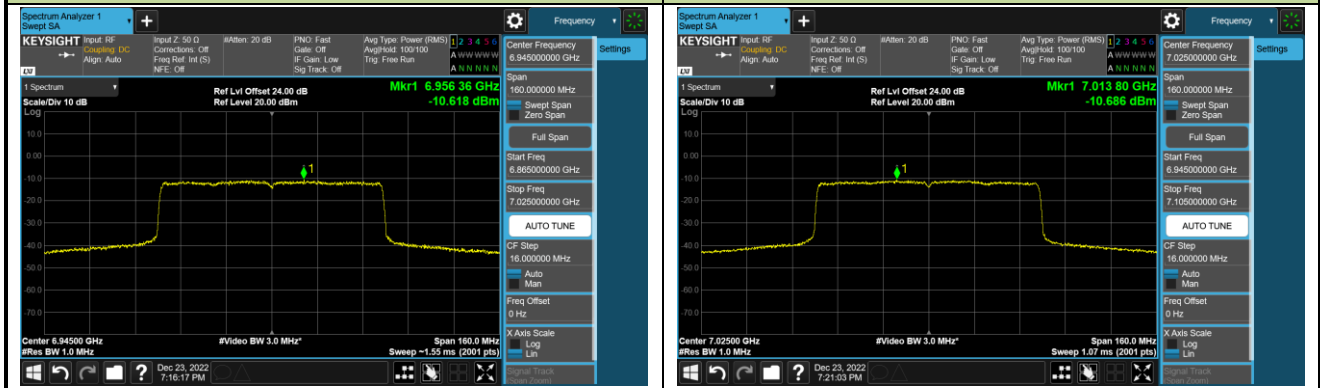

Channel 39 (6145MHz)

Channel 55 (6225MHz)

Channel 87 (6385MHz)

Channel 103 (6465MHz)

Channel 119 (6545MHz)

Channel 135 (6625MHz)

Channel 151 (6705MHz)

Channel 183 (6865MHz)

802.11ax-HE80 Power Spectral Density – Ant 2 (Nss=1)

Channel 199 (6945MHz)

Channel 215 (7025MHz)

802.11ax-HE160 Power Spectral Density – Ant 2 (Nss=1)

Channel 47 (6185MHz)

Channel 79 (6345MHz)

Channel 111 (6505MHz)