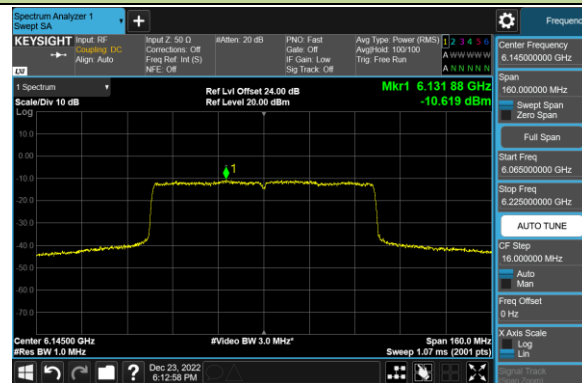

802.11ax-HE80 Power Spectral Density – Ant 2 (Nss=1)

Channel 39 (6145MHz)