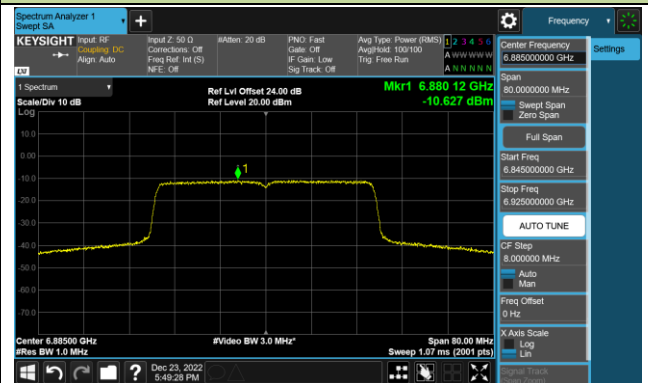

Channel 115 (6525MHz)

Channel 123 (6565MHz)

Channel 147 (6685MHz)

802.11ax-HE40 Power Spectral Density – Ant 3 (Nss=1)

Channel 179 (6845MHz)

Channel 187 (6885MHz)

Channel 195 (6925MHz)

Channel 211 (7005MHz)

Channel 227 (7085MHz)

802.11ax-HE80 Power Spectral Density – Ant 3 (Nss=1)

Channel 39 (6145MHz)

Channel 55 (6225MHz)

Channel 87 (6385MHz)

Channel 103 (6465MHz)

Channel 119 (6545MHz)

Channel 135 (6625MHz)