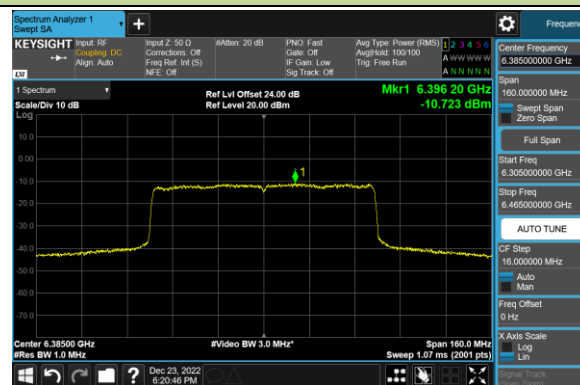

Channel 227 (7085MHz)

802.11ax-HE80 Power Spectral Density – Ant 3 (Nss=1)

Channel 39 (6145MHz)

Channel 55 (6225MHz)

Channel 87 (6385MHz)

Channel 103 (6465MHz)

Channel 119 (6545MHz)

Channel 135 (6625MHz)