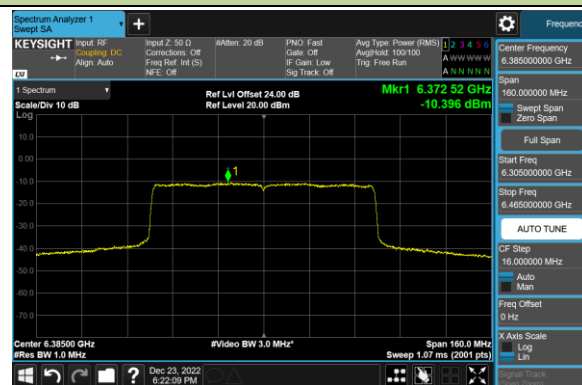

Channel 87 (6385MHz)