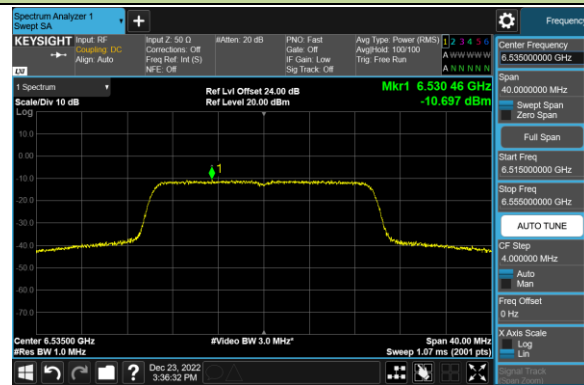

Channel 143 (6665MHz)

Channel 175 (6825MHz)

Channel 207 (6985MHz)

802.11ax-HE20 Power Spectral Density – Ant 3 (Nss=1)

Channel 33 (6115MHz)

Channel 61 (6255MHz)

Channel 93 (6415MHz)

Channel 97 (6435MHz)

Channel 105 (6475MHz)

Channel 113 (6515MHz)

Channel 117 (6535MHz)

Channel 153 (6715MHz)

802.11ax-HE20 Power Spectral Density – Ant 3 (Nss=1)

Channel 181 (6855MHz)

Channel 185 (6875MHz)

Channel 189 (6895MHz)