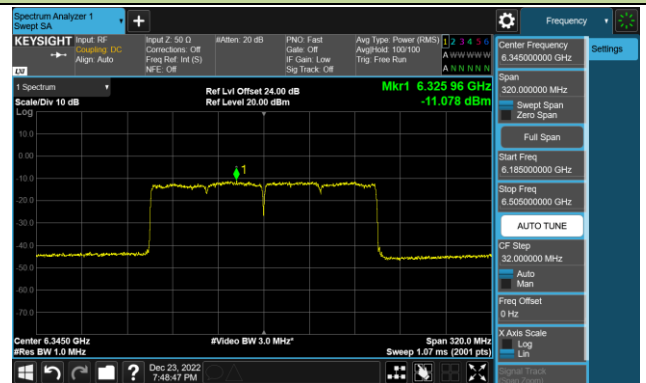

Channel 79 (6345MHz)