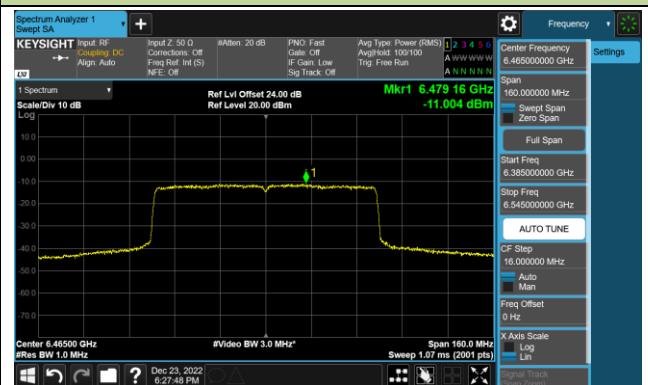

Channel 227 (7085MHz)

802.11ax-HE80 Power Spectral Density – Ant 3 (Nss=1)

Channel 39 (6145MHz)

Channel 55 (6225MHz)

Channel 87 (6385MHz)

Channel 103 (6465MHz)

Channel 119 (6545MHz)

Channel 135 (6625MHz)

Channel 151 (6705MHz)

Channel 183 (6865MHz)

802.11ax-HE80 Power Spectral Density – Ant 3 (Nss=1)

Channel 199 (6945MHz)

Channel 215 (7025MHz)

802.11ax-HE160 Power Spectral Density – Ant 3 (Nss=1)

Channel 47 (6185MHz)