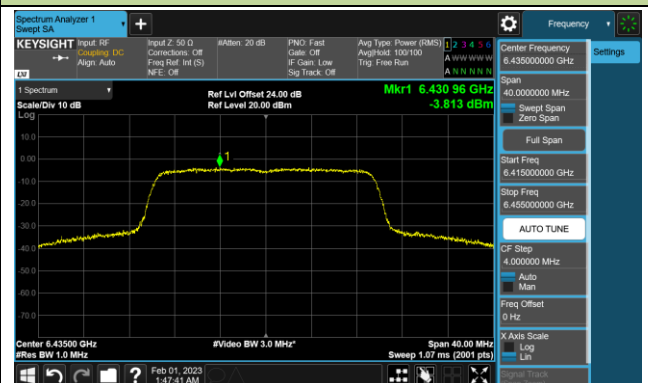

Channel 79 (6345MHz)

Channel 111 (6505MHz)

Channel 143 (6665MHz)

Channel 175 (6825MHz)

Channel 207 (6985MHz)

802.11ax-HE20 Power Spectral Density – Ant 0 (Nss=4)

Channel 33 (6115MHz)

Channel 61 (6255MHz)

Channel 93 (6415MHz)

Channel 97 (6435MHz)

Channel 105 (6475MHz)

Channel 113 (6515MHz)

Channel 117 (6535MHz)

Channel 153 (6715MHz)

802.11ax-HE20 Power Spectral Density – Ant 0 (Nss=4)

Channel 181 (6855MHz)