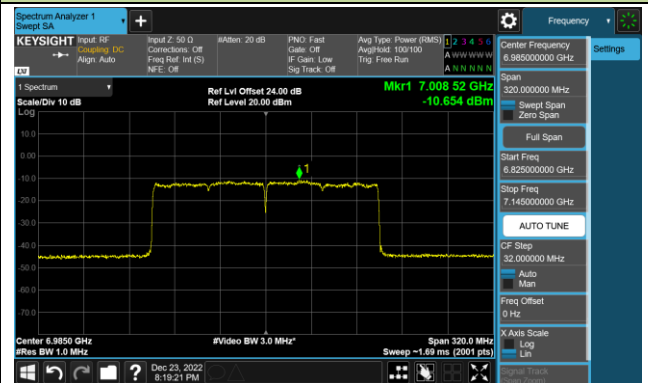

802.11ax-HE80 Power Spectral Density – Ant 2 (Nss=1)

Channel 199 (6945MHz)

Channel 215 (7025MHz)

802.11ax-HE160 Power Spectral Density – Ant 2 (Nss=1)

Channel 47 (6185MHz)

Channel 79 (6345MHz)

Channel 111 (6505MHz)

Channel 143 (6665MHz)

Channel 175 (6825MHz)

Channel 207 (6985MHz)

802.11ax-HE20 Power Spectral Density – Ant 3 (Nss=1)

Channel 33 (6115MHz)

Channel 61 (6255MHz)

Channel 93 (6415MHz)

Channel 97 (6435MHz)