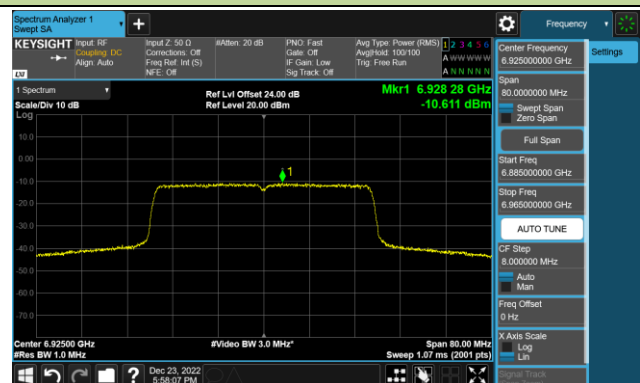

802.11ax-HE40 Power Spectral Density – Ant 2 (Nss=1)

Channel 179 (6845MHz)

Channel 187 (6885MHz)

Channel 195 (6925MHz)

Channel 211 (7005MHz)

Channel 227 (7085MHz)

802.11ax-HE80 Power Spectral Density – Ant 2 (Nss=1)