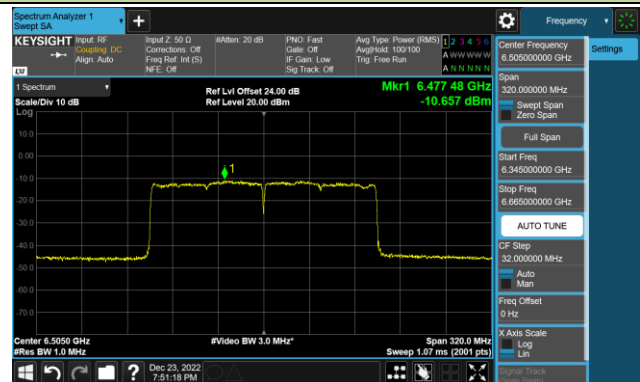

802.11ax-HE80 Power Spectral Density – Ant 2 (Nss=1)

Channel 199 (6945MHz)

Channel 215 (7025MHz)

802.11ax-HE160 Power Spectral Density – Ant 2 (Nss=1)

Channel 47 (6185MHz)

Channel 79 (6345MHz)

Channel 111 (6505MHz)

Channel 143 (6665MHz)

Channel 175 (6825MHz)

Channel 207 (6985MHz)

802.11ax-HE20 Power Spectral Density – Ant 3 (Nss=1)

Channel 33 (6115MHz)

Channel 61 (6255MHz)

Channel 93 (6415MHz)

Channel 97 (6435MHz)