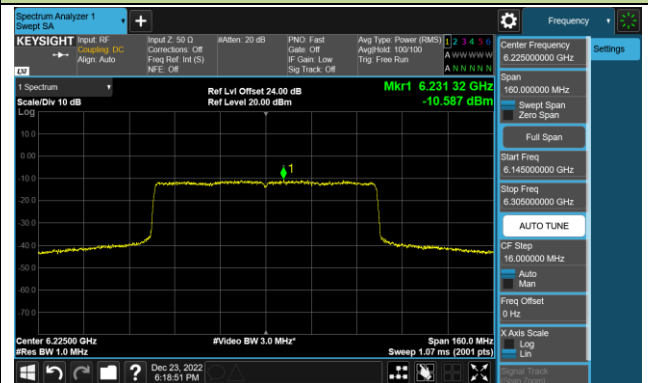

Channel 55 (6225MHz)