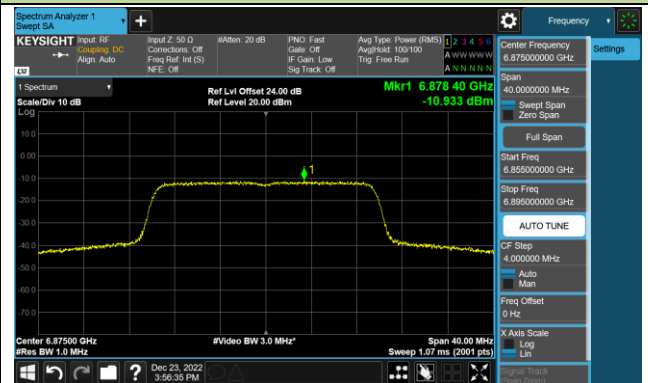

Channel 105 (6475MHz)

Channel 113 (6515MHz)

Channel 117 (6535MHz)

Channel 153 (6715MHz)

802.11ax-HE20 Power Spectral Density – Ant 3 (Nss=1)

Channel 181 (6855MHz)

Channel 185 (6875MHz)

Channel 189 (6895MHz)

Channel 213 (7015MHz)

Channel 229 (7095MHz)

802.11ax-HE40 Power Spectral Density – Ant 3 (Nss=1)

Channel 35 (6125MHz)

Channel 59 (6245MHz)

Channel 91 (6405MHz)

Channel 99 (6445MHz)

Channel 107 (6485MHz)