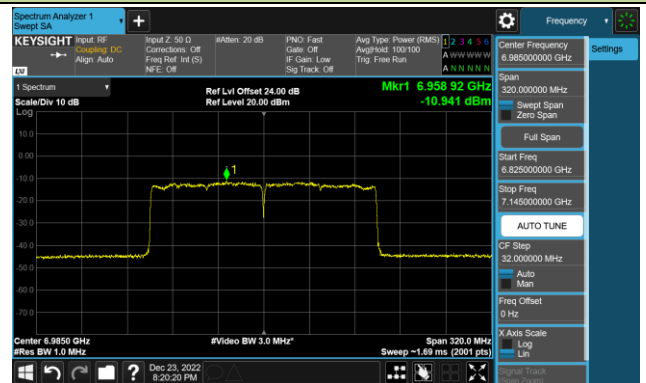

Channel 79 (6345MHz)

Channel 111 (6505MHz)

Channel 143 (6665MHz)

Channel 175 (6825MHz)

Channel 207 (6985MHz)

802.11ax-HE20 Power Spectral Density – Ant 0 (Nss=4)

Channel 33 (6115MHz)

Channel 61 (6255MHz)

Channel 93 (6415MHz)

Channel 97 (6435MHz)

Channel 105 (6475MHz)

Channel 113 (6515MHz)

Channel 117 (6535MHz)

Channel 153 (6715MHz)

802.11ax-HE20 Power Spectral Density – Ant 0 (Nss=4)

Channel 181 (6855MHz)