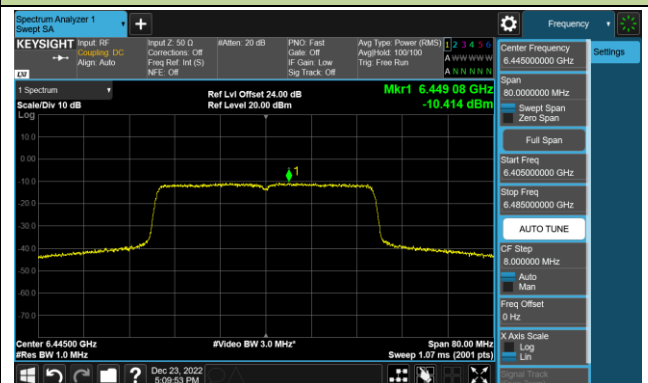

Channel 213 (7015MHz)

Channel 229 (7095MHz)

802.11ax-HE40 Power Spectral Density – Ant 3 (Nss=1)

Channel 35 (6125MHz)

Channel 59 (6245MHz)

Channel 91 (6405MHz)

Channel 99 (6445MHz)

Channel 107 (6485MHz)

Channel 115 (6525MHz)

Channel 123 (6565MHz)

Channel 147 (6685MHz)

802.11ax-HE40 Power Spectral Density – Ant 3 (Nss=1)

Channel 179 (6845MHz)

Channel 187 (6885MHz)

Channel 195 (6925MHz)

Channel 211 (7005MHz)