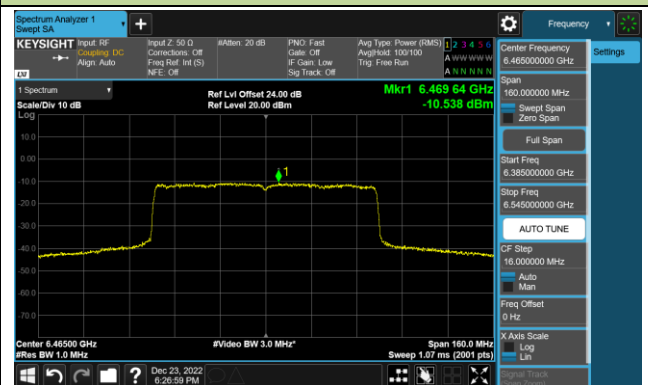

Channel 39 (6145MHz)

Channel 55 (6225MHz)

Channel 87 (6385MHz)

Channel 103 (6465MHz)

Channel 119 (6545MHz)

Channel 135 (6625MHz)

Channel 151 (6705MHz)

Channel 183 (6865MHz)

802.11ax-HE80 Power Spectral Density – Ant 2 (Nss=1)

Channel 199 (6945MHz)

Channel 215 (7025MHz)

802.11ax-HE160 Power Spectral Density – Ant 2 (Nss=1)

Channel 47 (6185MHz)

Channel 79 (6345MHz)

Channel 111 (6505MHz)