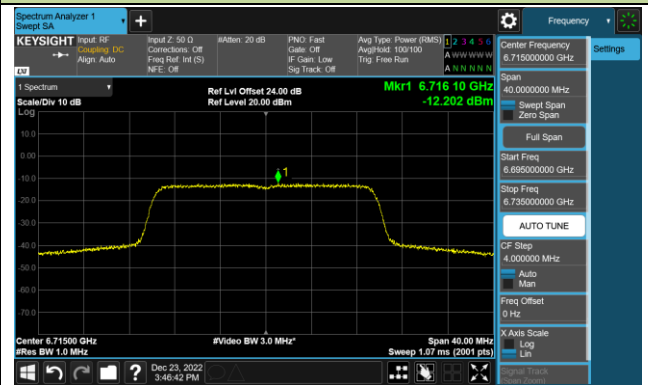

Channel 105 (6475MHz)

Channel 113 (6515MHz)

Channel 117 (6535MHz)

Channel 153 (6715MHz)

802.11ax-HE20 Power Spectral Density – Ant 3 (Nss=1)

Channel 181 (6855MHz)

Channel 185 (6875MHz)

Channel 189 (6895MHz)

Channel 213 (7015MHz)

Channel 229 (7095MHz)

802.11ax-HE40 Power Spectral Density – Ant 3 (Nss=1)

Channel 35 (6125MHz)

Channel 59 (6245MHz)

Channel 91 (6405MHz)

Channel 99 (6445MHz)

Channel 107 (6485MHz)