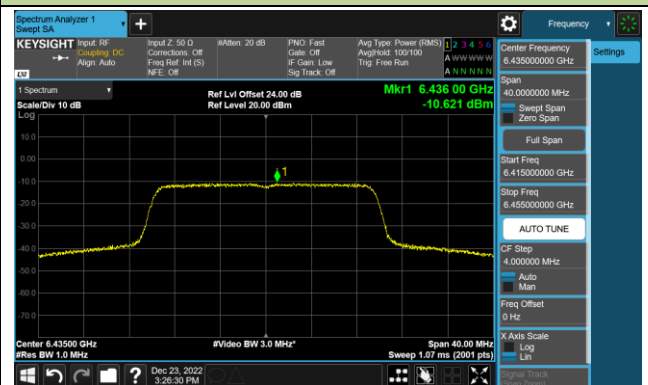

Channel 143 (6665MHz)

Channel 175 (6825MHz)

Channel 207 (6985MHz)

802.11ax-HE20 Power Spectral Density – Ant 3 (Nss=1)

Channel 33 (6115MHz)

Channel 61 (6255MHz)

Channel 93 (6415MHz)

Channel 97 (6435MHz)

Channel 105 (6475MHz)

Channel 113 (6515MHz)

Channel 117 (6535MHz)

Channel 153 (6715MHz)

802.11ax-HE20 Power Spectral Density – Ant 3 (Nss=1)

Channel 181 (6855MHz)

Channel 185 (6875MHz)

Channel 189 (6895MHz)