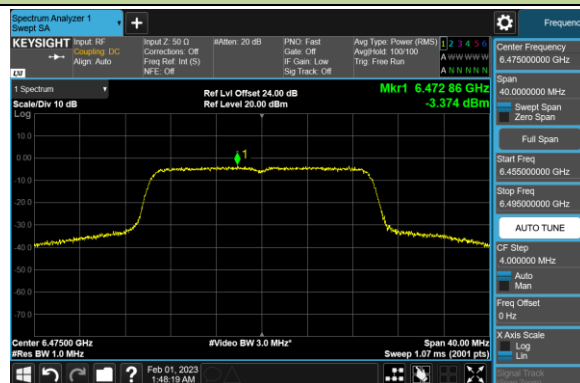

Channel 79 (6345MHz)

Channel 111 (6505MHz)

Channel 143 (6665MHz)

Channel 175 (6825MHz)

Channel 207 (6985MHz)

802.11ax-HE20 Power Spectral Density – Ant 0 (Nss=4)

Channel 33 (6115MHz)

Channel 61 (6255MHz)

Channel 93 (6415MHz)

Channel 97 (6435MHz)

Channel 105 (6475MHz)

Channel 113 (6515MHz)

Channel 117 (6535MHz)

Channel 153 (6715MHz)

802.11ax-HE20 Power Spectral Density – Ant 0 (Nss=4)

Channel 181 (6855MHz)