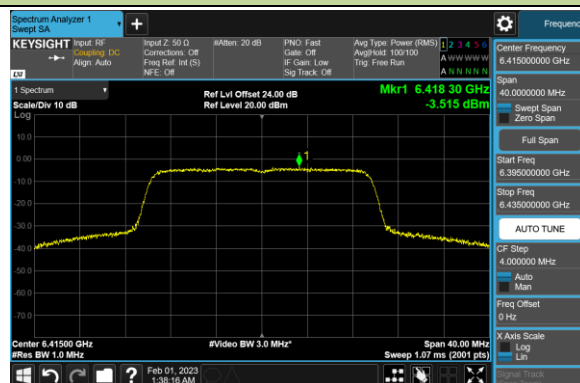

Channel 79 (6345MHz)

Channel 111 (6505MHz)

Channel 143 (6665MHz)

Channel 175 (6825MHz)

Channel 207 (6985MHz)

802.11ax-HE20 Power Spectral Density – Ant 0 (Nss=4)

Channel 33 (6115MHz)

Channel 61 (6255MHz)

Channel 93 (6415MHz)

Channel 97 (6435MHz)

Channel 105 (6475MHz)

Channel 113 (6515MHz)

Channel 117 (6535MHz)

Channel 153 (6715MHz)

802.11ax-HE20 Power Spectral Density – Ant 0 (Nss=4)

Channel 181 (6855MHz)