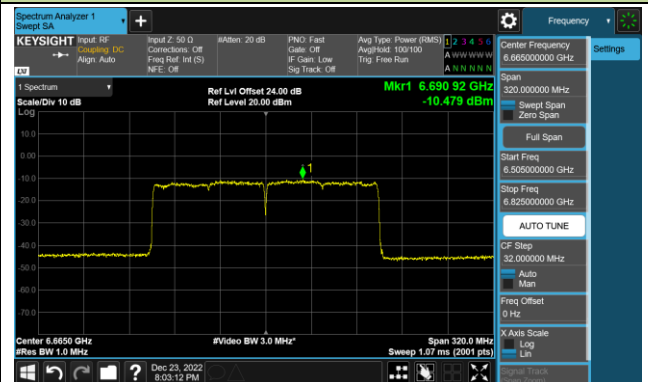

802.11ax-HE80 Power Spectral Density – Ant 2 (Nss=1)

Channel 199 (6945MHz)

Channel 215 (7025MHz)

802.11ax-HE160 Power Spectral Density – Ant 2 (Nss=1)

Channel 47 (6185MHz)

Channel 79 (6345MHz)

Channel 111 (6505MHz)

Channel 143 (6665MHz)

Channel 175 (6825MHz)

Channel 207 (6985MHz)

802.11ax-HE20 Power Spectral Density – Ant 3 (Nss=1)

Channel 33 (6115MHz)

Channel 61 (6255MHz)

Channel 93 (6415MHz)

Channel 97 (6435MHz)