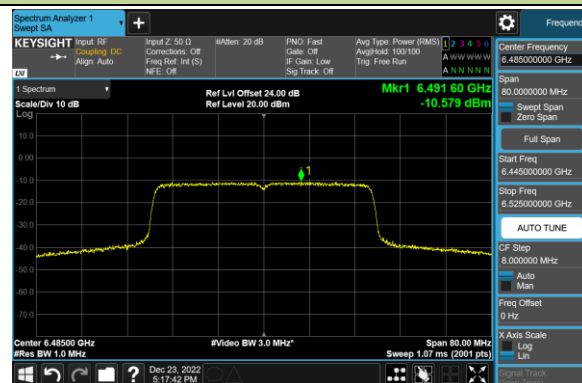

Channel 213 (7015MHz)

Channel 229 (7095MHz)

802.11ax-HE40 Power Spectral Density – Ant 3 (Nss=1)

Channel 35 (6125MHz)

Channel 59 (6245MHz)

Channel 91 (6405MHz)

Channel 99 (6445MHz)

Channel 107 (6485MHz)

Channel 115 (6525MHz)

Channel 123 (6565MHz)

Channel 147 (6685MHz)

802.11ax-HE40 Power Spectral Density – Ant 3 (Nss=1)

Channel 179 (6845MHz)

Channel 187 (6885MHz)

Channel 195 (6925MHz)

Channel 211 (7005MHz)