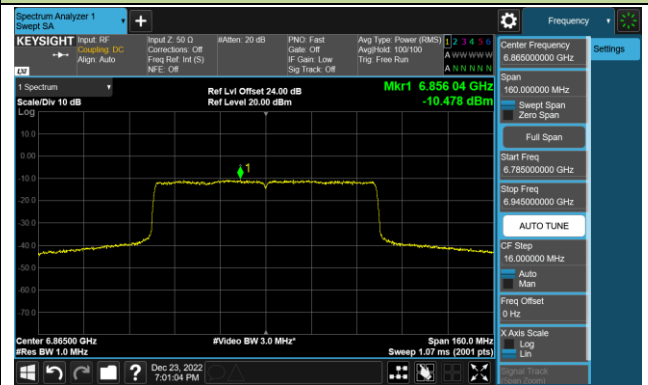

Channel 39 (6145MHz)

Channel 55 (6225MHz)

Channel 87 (6385MHz)

Channel 103 (6465MHz)

Channel 119 (6545MHz)

Channel 135 (6625MHz)

Channel 151 (6705MHz)

Channel 183 (6865MHz)

802.11ax-HE80 Power Spectral Density – Ant 2 (Nss=1)

Channel 199 (6945MHz)

Channel 215 (7025MHz)

802.11ax-HE160 Power Spectral Density – Ant 2 (Nss=1)

Channel 47 (6185MHz)

Channel 79 (6345MHz)

Channel 111 (6505MHz)