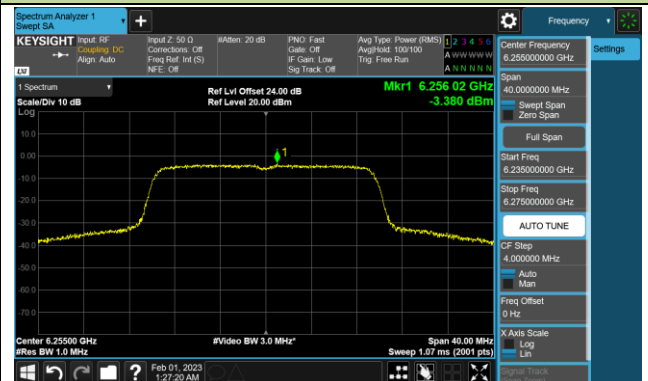

Channel 79 (6345MHz)

Channel 111 (6505MHz)

Channel 143 (6665MHz)

Channel 175 (6825MHz)

Channel 207 (6985MHz)

802.11ax-HE20 Power Spectral Density – Ant 0 (Nss=4)

Channel 33 (6115MHz)

Channel 61 (6255MHz)

Channel 93 (6415MHz)

Channel 97 (6435MHz)

Channel 105 (6475MHz)

Channel 113 (6515MHz)

Channel 117 (6535MHz)

Channel 153 (6715MHz)

802.11ax-HE20 Power Spectral Density – Ant 0 (Nss=4)

Channel 181 (6855MHz)

Channel 185 (6875MHz)

Channel 189 (6895MHz)

Channel 213 (7015MHz)

Channel 229 (7095MHz)