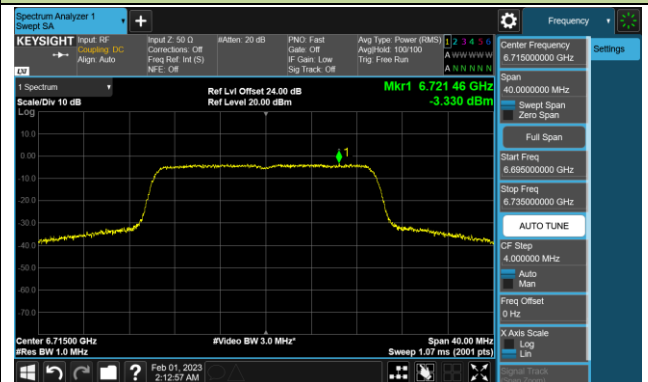

Channel 93 (6415MHz)

Channel 97 (6435MHz)

Channel 105 (6475MHz)

Channel 113 (6515MHz)

Channel 117 (6535MHz)

Channel 153 (6715MHz)

802.11ax-HE20 Power Spectral Density – Ant 0 (Nss=4)

Channel 181 (6855MHz)

Channel 185 (6875MHz)

Channel 189 (6895MHz)

Channel 213 (7015MHz)

Channel 229 (7095MHz)