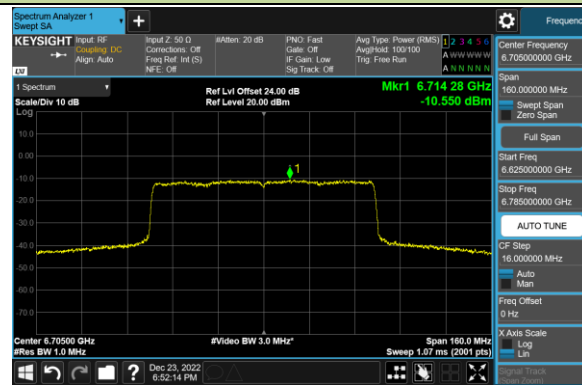

Channel 39 (6145MHz)

Channel 55 (6225MHz)

Channel 87 (6385MHz)

Channel 103 (6465MHz)

Channel 119 (6545MHz)

Channel 135 (6625MHz)

Channel 151 (6705MHz)

Channel 183 (6865MHz)

802.11ax-HE80 Power Spectral Density – Ant 2 (Nss=1)

Channel 199 (6945MHz)

Channel 215 (7025MHz)

802.11ax-HE160 Power Spectral Density – Ant 2 (Nss=1)

Channel 47 (6185MHz)

Channel 79 (6345MHz)

Channel 111 (6505MHz)