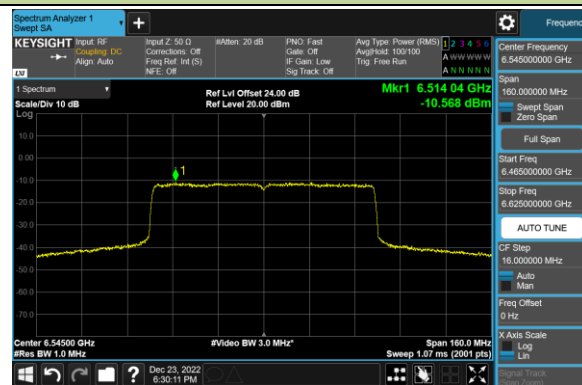

Channel 39 (6145MHz)

Channel 55 (6225MHz)

Channel 87 (6385MHz)

Channel 103 (6465MHz)

Channel 119 (6545MHz)

Channel 135 (6625MHz)

Channel 151 (6705MHz)

Channel 183 (6865MHz)

802.11ax-HE80 Power Spectral Density – Ant 2 (Nss=1)

Channel 199 (6945MHz)

Channel 215 (7025MHz)

802.11ax-HE160 Power Spectral Density – Ant 2 (Nss=1)

Channel 47 (6185MHz)

Channel 79 (6345MHz)

Channel 111 (6505MHz)