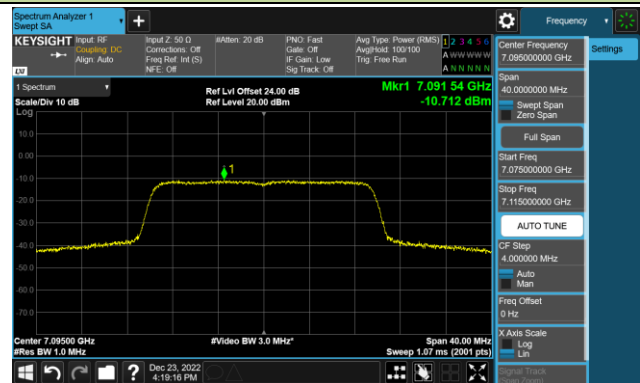

Channel 105 (6475MHz)

Channel 113 (6515MHz)

Channel 117 (6535MHz)

Channel 153 (6715MHz)

802.11ax-HE20 Power Spectral Density – Ant 3 (Nss=1)

Channel 181 (6855MHz)

Channel 185 (6875MHz)

Channel 189 (6895MHz)

Channel 213 (7015MHz)

Channel 229 (7095MHz)

802.11ax-HE40 Power Spectral Density – Ant 3 (Nss=1)

Channel 35 (6125MHz)

Channel 59 (6245MHz)

Channel 91 (6405MHz)

Channel 99 (6445MHz)

Channel 107 (6485MHz)