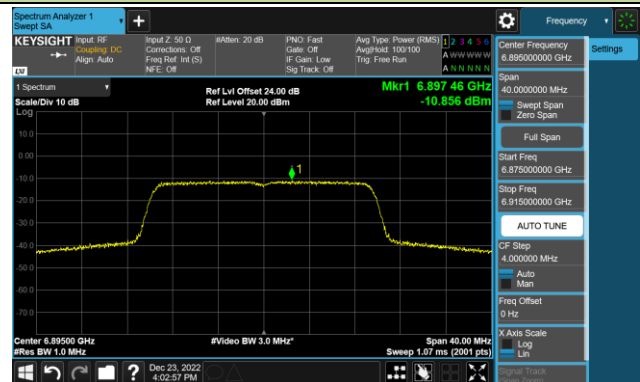

Channel 105 (6475MHz)

Channel 113 (6515MHz)

Channel 117 (6535MHz)

Channel 153 (6715MHz)

802.11ax-HE20 Power Spectral Density – Ant 3 (Nss=1)

Channel 181 (6855MHz)

Channel 185 (6875MHz)

Channel 189 (6895MHz)

Channel 213 (7015MHz)

Channel 229 (7095MHz)

802.11ax-HE40 Power Spectral Density – Ant 3 (Nss=1)

Channel 35 (6125MHz)

Channel 59 (6245MHz)

Channel 91 (6405MHz)

Channel 99 (6445MHz)

Channel 107 (6485MHz)