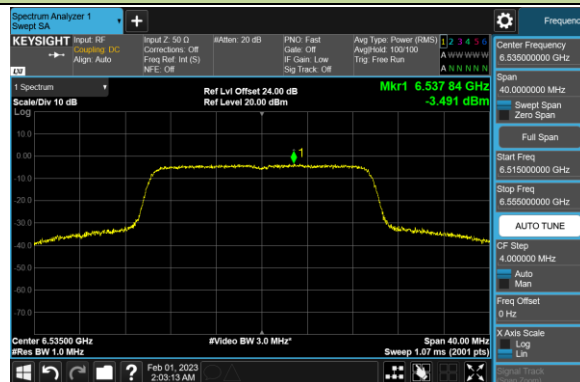

Channel 93 (6415MHz)

Channel 97 (6435MHz)

Channel 105 (6475MHz)

Channel 113 (6515MHz)

Channel 117 (6535MHz)

Channel 153 (6715MHz)

802.11ax-HE20 Power Spectral Density – Ant 0 (Nss=4)

Channel 181 (6855MHz)

Channel 185 (6875MHz)

Channel 189 (6895MHz)

Channel 213 (7015MHz)

Channel 229 (7095MHz)