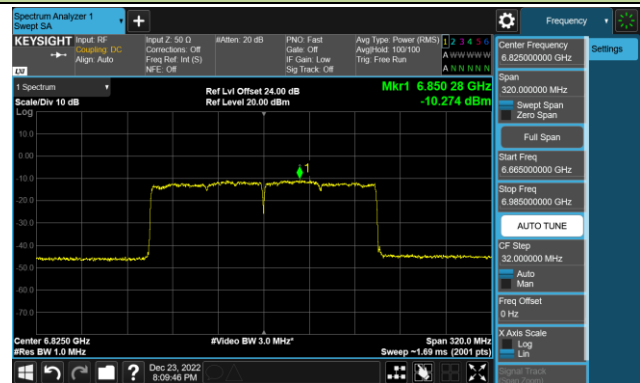

802.11ax-HE80 Power Spectral Density – Ant 2 (Nss=1)

Channel 199 (6945MHz)

Channel 215 (7025MHz)

802.11ax-HE160 Power Spectral Density – Ant 2 (Nss=1)

Channel 47 (6185MHz)

Channel 79 (6345MHz)

Channel 111 (6505MHz)

Channel 143 (6665MHz)

Channel 175 (6825MHz)

Channel 207 (6985MHz)

802.11ax-HE20 Power Spectral Density – Ant 3 (Nss=1)

Channel 33 (6115MHz)

Channel 61 (6255MHz)

Channel 93 (6415MHz)

Channel 97 (6435MHz)