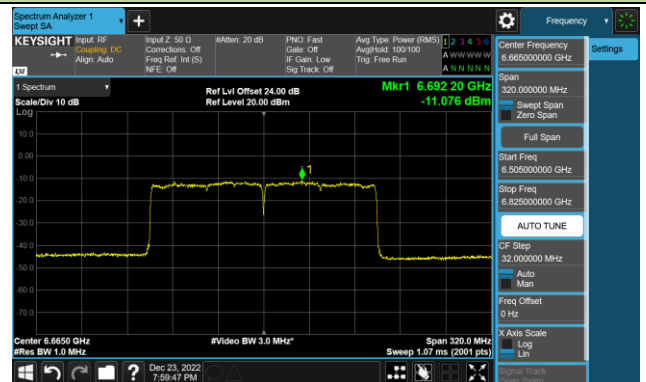

Channel 143 (6665MHz)