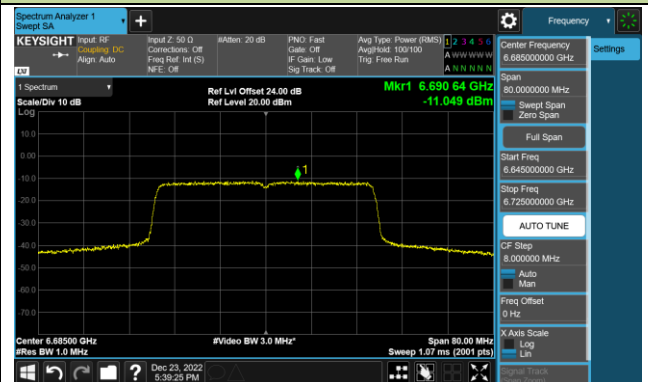

Channel 213 (7015MHz)

Channel 229 (7095MHz)

802.11ax-HE40 Power Spectral Density – Ant 3 (Nss=1)

Channel 35 (6125MHz)

Channel 59 (6245MHz)

Channel 91 (6405MHz)

Channel 99 (6445MHz)

Channel 107 (6485MHz)

Channel 115 (6525MHz)

Channel 123 (6565MHz)

Channel 147 (6685MHz)

802.11ax-HE40 Power Spectral Density – Ant 3 (Nss=1)

Channel 179 (6845MHz)

Channel 187 (6885MHz)

Channel 195 (6925MHz)

Channel 211 (7005MHz)