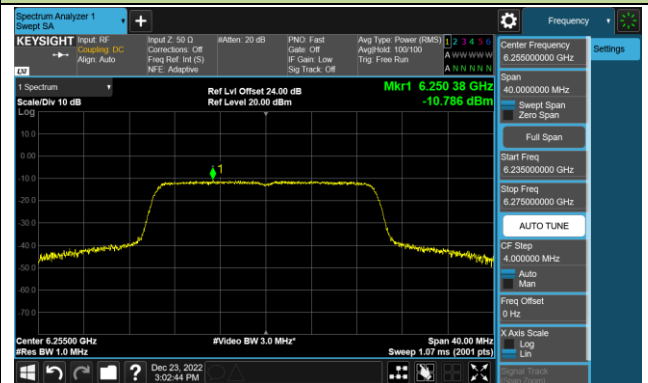

Channel 143 (6665MHz)

Channel 175 (6825MHz)

Channel 207 (6985MHz)

802.11ax-HE20 Power Spectral Density – Ant 3 (Nss=1)

Channel 33 (6115MHz)

Channel 61 (6255MHz)

Channel 93 (6415MHz)

Channel 97 (6435MHz)

Channel 105 (6475MHz)

Channel 113 (6515MHz)

Channel 117 (6535MHz)

Channel 153 (6715MHz)

802.11ax-HE20 Power Spectral Density – Ant 3 (Nss=1)

Channel 181 (6855MHz)

Channel 185 (6875MHz)

Channel 189 (6895MHz)