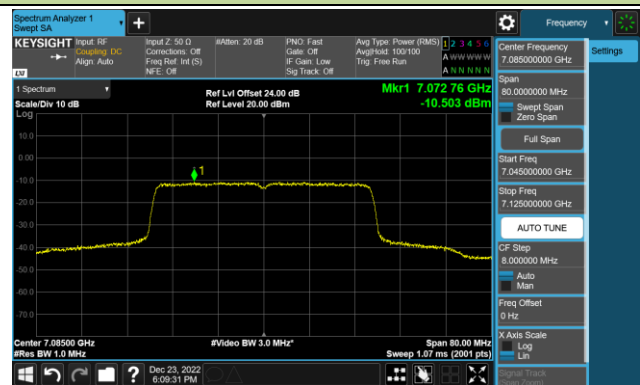

Channel 115 (6525MHz)

Channel 123 (6565MHz)

Channel 147 (6685MHz)

802.11ax-HE40 Power Spectral Density – Ant 3 (Nss=1)

Channel 179 (6845MHz)

Channel 187 (6885MHz)

Channel 195 (6925MHz)

Channel 211 (7005MHz)

Channel 227 (7085MHz)

802.11ax-HE80 Power Spectral Density – Ant 3 (Nss=1)

Channel 39 (6145MHz)

Channel 55 (6225MHz)

Channel 87 (6385MHz)

Channel 103 (6465MHz)

Channel 119 (6545MHz)

Channel 135 (6625MHz)