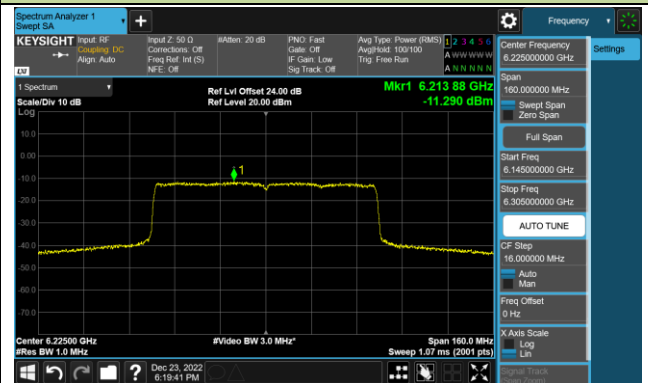

Channel 227 (7085MHz)

802.11ax-HE80 Power Spectral Density – Ant 3 (Nss=1)

Channel 39 (6145MHz)

Channel 55 (6225MHz)

Channel 87 (6385MHz)

Channel 103 (6465MHz)

Channel 119 (6545MHz)

Channel 135 (6625MHz)

Channel 151 (6705MHz)

Channel 183 (6865MHz)

802.11ax-HE80 Power Spectral Density – Ant 3 (Nss=1)

Channel 199 (6945MHz)

Channel 215 (7025MHz)

802.11ax-HE160 Power Spectral Density – Ant 3 (Nss=1)

Channel 47 (6185MHz)