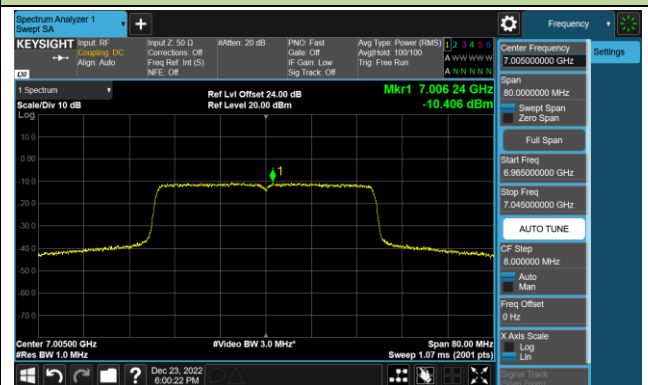

Channel 115 (6525MHz)

Channel 123 (6565MHz)

Channel 147 (6685MHz)

802.11ax-HE40 Power Spectral Density – Ant 3 (Nss=1)

Channel 179 (6845MHz)

Channel 187 (6885MHz)

Channel 195 (6925MHz)

Channel 211 (7005MHz)

Channel 227 (7085MHz)

802.11ax-HE80 Power Spectral Density – Ant 3 (Nss=1)

Channel 39 (6145MHz)

Channel 55 (6225MHz)

Channel 87 (6385MHz)

Channel 103 (6465MHz)

Channel 119 (6545MHz)

Channel 135 (6625MHz)