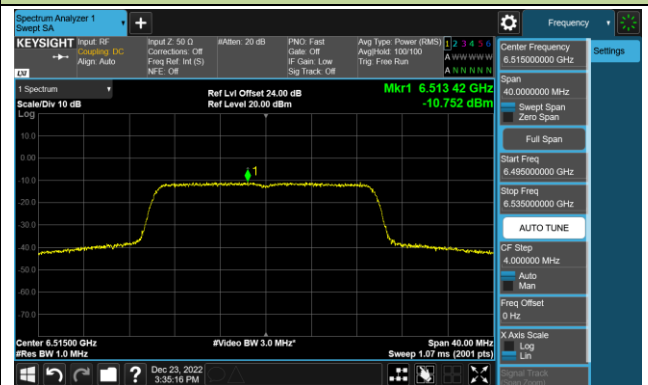

Channel 143 (6665MHz)

Channel 175 (6825MHz)

Channel 207 (6985MHz)

802.11ax-HE20 Power Spectral Density – Ant 3 (Nss=1)

Channel 33 (6115MHz)

Channel 61 (6255MHz)

Channel 93 (6415MHz)

Channel 97 (6435MHz)

Channel 105 (6475MHz)

Channel 113 (6515MHz)

Channel 117 (6535MHz)

Channel 153 (6715MHz)

802.11ax-HE20 Power Spectral Density – Ant 3 (Nss=1)

Channel 181 (6855MHz)

Channel 185 (6875MHz)

Channel 189 (6895MHz)