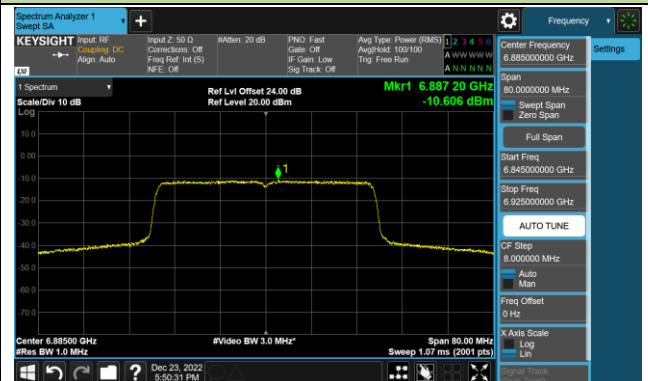

802.11ax-HE40 Power Spectral Density – Ant 2 (Nss=1)

Channel 179 (6845MHz)

Channel 187 (6885MHz)

Channel 195 (6925MHz)

Channel 211 (7005MHz)

Channel 227 (7085MHz)

802.11ax-HE80 Power Spectral Density – Ant 2 (Nss=1)