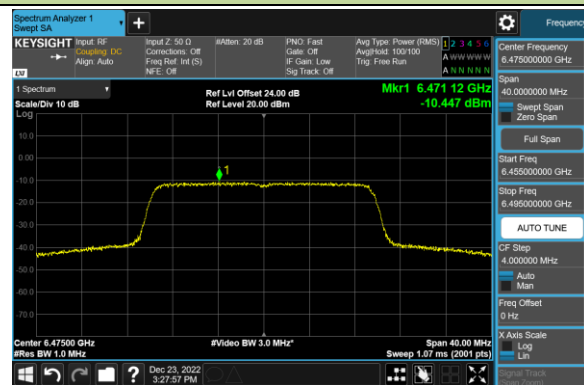

Channel 143 (6665MHz)

Channel 175 (6825MHz)

Channel 207 (6985MHz)

802.11ax-HE20 Power Spectral Density – Ant 3 (Nss=1)

Channel 33 (6115MHz)

Channel 61 (6255MHz)

Channel 93 (6415MHz)

Channel 97 (6435MHz)

Channel 105 (6475MHz)

Channel 113 (6515MHz)

Channel 117 (6535MHz)

Channel 153 (6715MHz)

802.11ax-HE20 Power Spectral Density – Ant 3 (Nss=1)

Channel 181 (6855MHz)

Channel 185 (6875MHz)

Channel 189 (6895MHz)