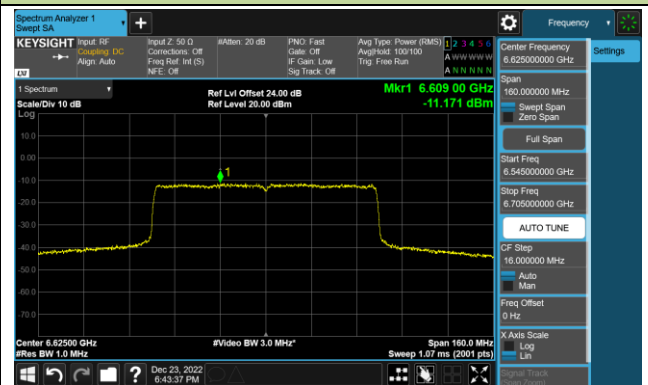

Channel 227 (7085MHz)

802.11ax-HE80 Power Spectral Density – Ant 3 (Nss=1)

Channel 39 (6145MHz)

Channel 55 (6225MHz)

Channel 87 (6385MHz)

Channel 103 (6465MHz)

Channel 119 (6545MHz)

Channel 135 (6625MHz)

Channel 151 (6705MHz)

Channel 183 (6865MHz)

802.11ax-HE80 Power Spectral Density – Ant 3 (Nss=1)

Channel 199 (6945MHz)

Channel 215 (7025MHz)

802.11ax-HE160 Power Spectral Density – Ant 3 (Nss=1)

Channel 47 (6185MHz)