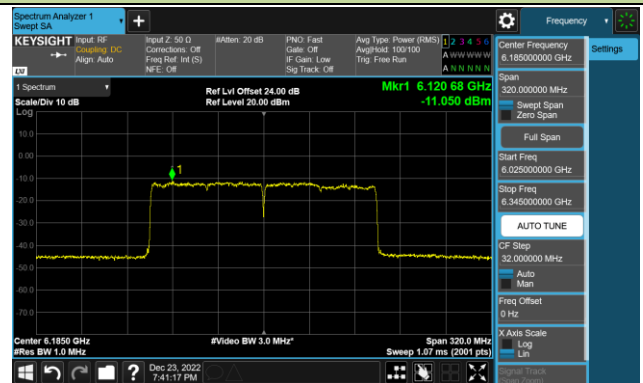

Channel 151 (6705MHz)

Channel 183 (6865MHz)

802.11ax-HE80 Power Spectral Density – Ant 3 (Nss=1)

Channel 199 (6945MHz)

Channel 215 (7025MHz)

802.11ax-HE160 Power Spectral Density – Ant 3 (Nss=1)

Channel 47 (6185MHz)