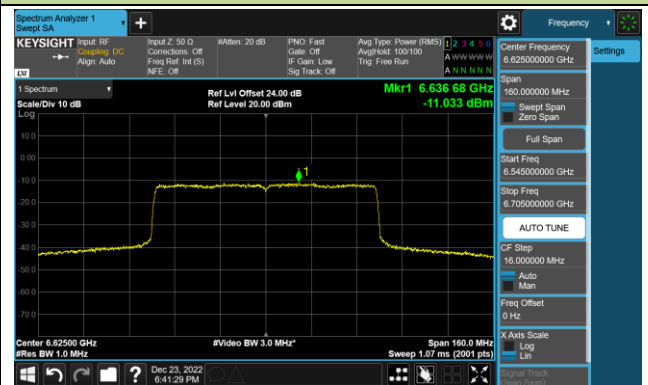

Channel 39 (6145MHz)

Channel 55 (6225MHz)

Channel 87 (6385MHz)

Channel 103 (6465MHz)

Channel 119 (6545MHz)

Channel 135 (6625MHz)

Channel 151 (6705MHz)

Channel 183 (6865MHz)

802.11ax-HE80 Power Spectral Density – Ant 2 (Nss=1)

Channel 199 (6945MHz)

Channel 215 (7025MHz)

802.11ax-HE160 Power Spectral Density – Ant 2 (Nss=1)

Channel 47 (6185MHz)

Channel 79 (6345MHz)

Channel 111 (6505MHz)