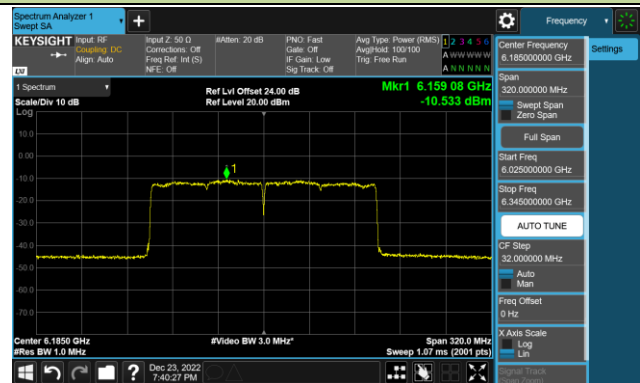

802.11ax-HE80 Power Spectral Density – Ant 2 (Nss=1)

Channel 199 (6945MHz)

Channel 215 (7025MHz)

802.11ax-HE160 Power Spectral Density – Ant 2 (Nss=1)

Channel 47 (6185MHz)

Channel 79 (6345MHz)

Channel 111 (6505MHz)

Channel 143 (6665MHz)

Channel 175 (6825MHz)

Channel 207 (6985MHz)

802.11ax-HE20 Power Spectral Density – Ant 3 (Nss=1)

Channel 33 (6115MHz)

Channel 61 (6255MHz)

Channel 93 (6415MHz)

Channel 97 (6435MHz)