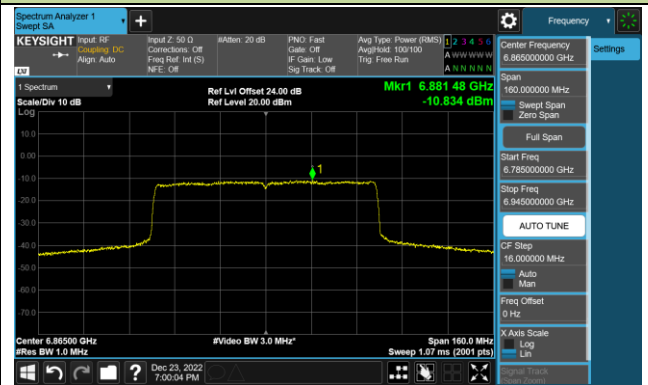

Channel 227 (7085MHz)

802.11ax-HE80 Power Spectral Density – Ant 3 (Nss=1)

Channel 39 (6145MHz)

Channel 55 (6225MHz)

Channel 87 (6385MHz)

Channel 103 (6465MHz)

Channel 119 (6545MHz)

Channel 135 (6625MHz)

Channel 151 (6705MHz)

Channel 183 (6865MHz)

802.11ax-HE80 Power Spectral Density – Ant 3 (Nss=1)

Channel 199 (6945MHz)

Channel 215 (7025MHz)

802.11ax-HE160 Power Spectral Density – Ant 3 (Nss=1)

Channel 47 (6185MHz)