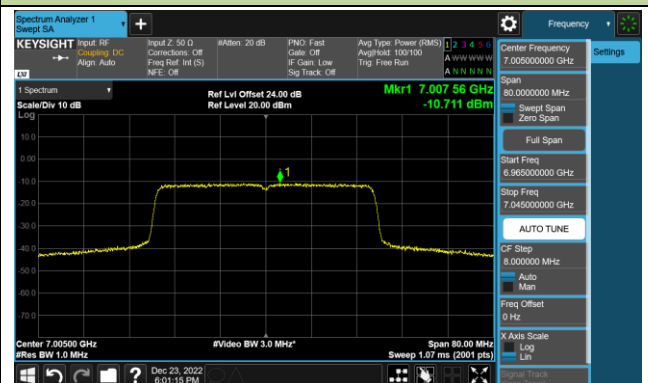

802.11ax-HE40 Power Spectral Density – Ant 2 (Nss=1)

Channel 179 (6845MHz)

Channel 187 (6885MHz)

Channel 195 (6925MHz)

Channel 211 (7005MHz)

Channel 227 (7085MHz)

802.11ax-HE80 Power Spectral Density – Ant 2 (Nss=1)