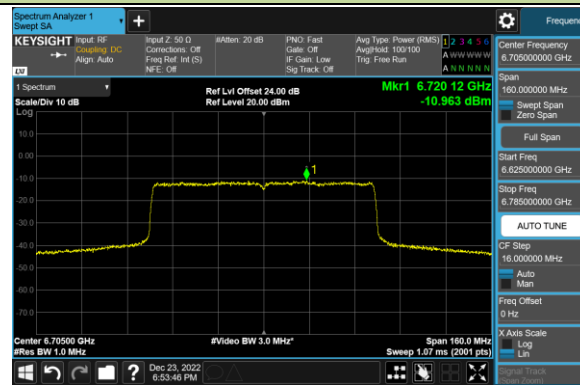

Channel 227 (7085MHz)

802.11ax-HE80 Power Spectral Density – Ant 3 (Nss=1)

Channel 39 (6145MHz)

Channel 55 (6225MHz)

Channel 87 (6385MHz)

Channel 103 (6465MHz)

Channel 119 (6545MHz)

Channel 135 (6625MHz)

Channel 151 (6705MHz)

Channel 183 (6865MHz)

802.11ax-HE80 Power Spectral Density – Ant 3 (Nss=1)

Channel 199 (6945MHz)

Channel 215 (7025MHz)

802.11ax-HE160 Power Spectral Density – Ant 3 (Nss=1)

Channel 47 (6185MHz)