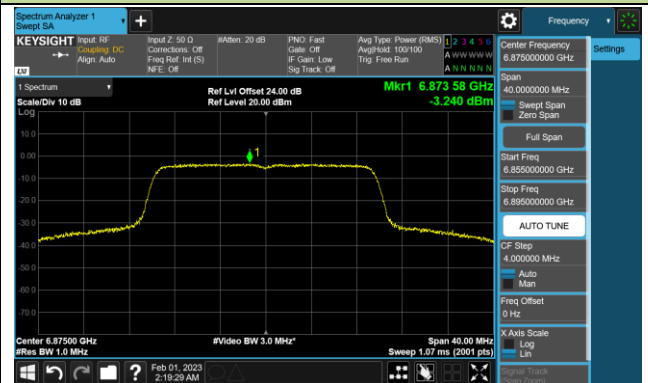

Channel 93 (6415MHz)

Channel 97 (6435MHz)

Channel 105 (6475MHz)

Channel 113 (6515MHz)

Channel 117 (6535MHz)

Channel 153 (6715MHz)

802.11ax-HE20 Power Spectral Density – Ant 0 (Nss=4)

Channel 181 (6855MHz)

Channel 185 (6875MHz)

Channel 189 (6895MHz)

Channel 213 (7015MHz)

Channel 229 (7095MHz)