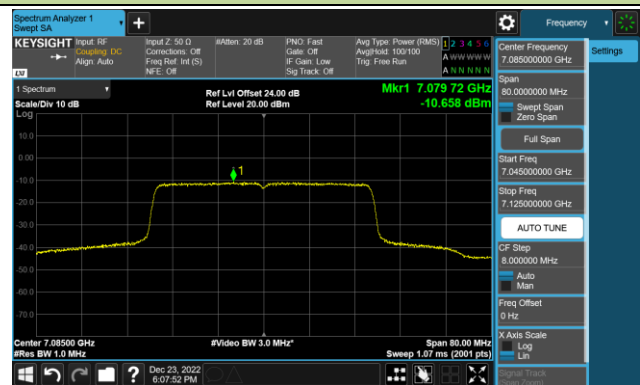

802.11ax-HE40 Power Spectral Density – Ant 2 (Nss=1)

Channel 179 (6845MHz)

Channel 187 (6885MHz)

Channel 195 (6925MHz)

Channel 211 (7005MHz)

Channel 227 (7085MHz)

802.11ax-HE80 Power Spectral Density – Ant 2 (Nss=1)