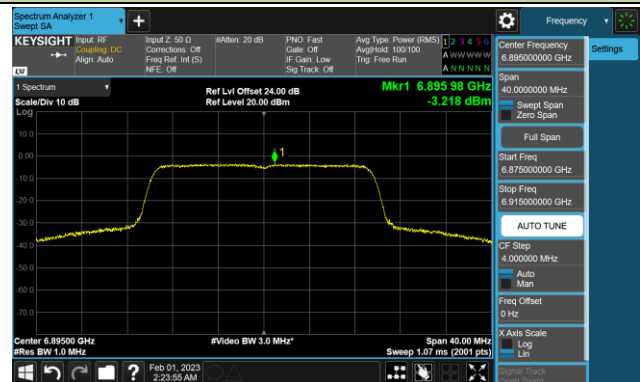

Channel 79 (6345MHz)

Channel 111 (6505MHz)

Channel 143 (6665MHz)

Channel 175 (6825MHz)

Channel 207 (6985MHz)

802.11ax-HE20 Power Spectral Density – Ant 0 (Nss=4)

Channel 33 (6115MHz)

Channel 61 (6255MHz)

Channel 93 (6415MHz)

Channel 97 (6435MHz)

Channel 105 (6475MHz)

Channel 113 (6515MHz)

Channel 117 (6535MHz)

Channel 153 (6715MHz)

802.11ax-HE20 Power Spectral Density – Ant 0 (Nss=4)

Channel 181 (6855MHz)

Channel 185 (6875MHz)

Channel 189 (6895MHz)

Channel 213 (7015MHz)

Channel 229 (7095MHz)