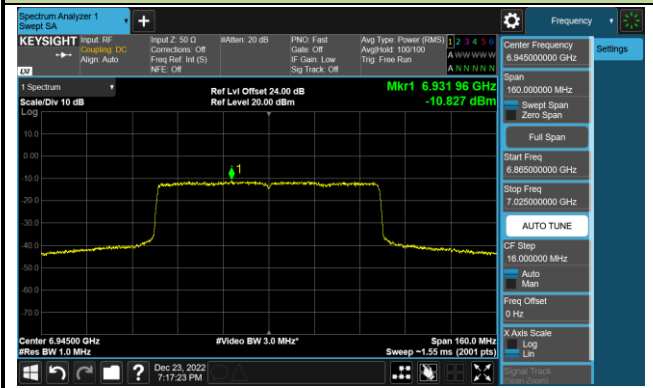

Channel 151 (6705MHz)

Channel 183 (6865MHz)

802.11ax-HE80 Power Spectral Density – Ant 3 (Nss=1)

Channel 199 (6945MHz)

Channel 215 (7025MHz)

802.11ax-HE160 Power Spectral Density – Ant 3 (Nss=1)

Channel 47 (6185MHz)

Channel 79 (6345MHz)

Channel 111 (6505MHz)

Channel 143 (6665MHz)

Channel 175 (6825MHz)

Channel 207 (6985MHz)

802.11ax-HE20 Power Spectral Density – Ant 0 (Nss=4)

Channel 33 (6115MHz)

Channel 61 (6255MHz)