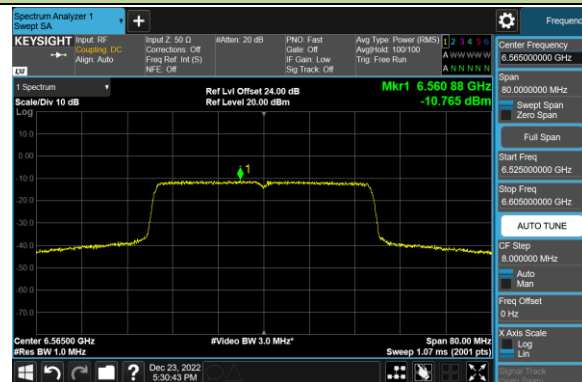

Channel 213 (7015MHz)

Channel 229 (7095MHz)

802.11ax-HE40 Power Spectral Density – Ant 3 (Nss=1)

Channel 35 (6125MHz)

Channel 59 (6245MHz)

Channel 91 (6405MHz)

Channel 99 (6445MHz)

Channel 107 (6485MHz)

Channel 115 (6525MHz)

Channel 123 (6565MHz)

Channel 147 (6685MHz)

802.11ax-HE40 Power Spectral Density – Ant 3 (Nss=1)

Channel 179 (6845MHz)

Channel 187 (6885MHz)

Channel 195 (6925MHz)

Channel 211 (7005MHz)