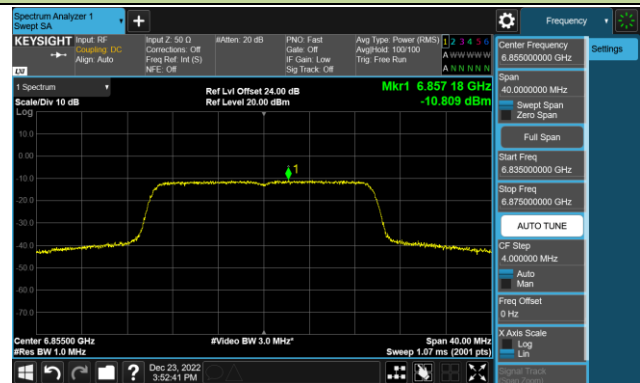

Channel 105 (6475MHz)

Channel 113 (6515MHz)

Channel 117 (6535MHz)

Channel 153 (6715MHz)

802.11ax-HE20 Power Spectral Density – Ant 3 (Nss=1)

Channel 181 (6855MHz)

Channel 185 (6875MHz)

Channel 189 (6895MHz)

Channel 213 (7015MHz)

Channel 229 (7095MHz)

802.11ax-HE40 Power Spectral Density – Ant 3 (Nss=1)

Channel 35 (6125MHz)

Channel 59 (6245MHz)

Channel 91 (6405MHz)

Channel 99 (6445MHz)

Channel 107 (6485MHz)