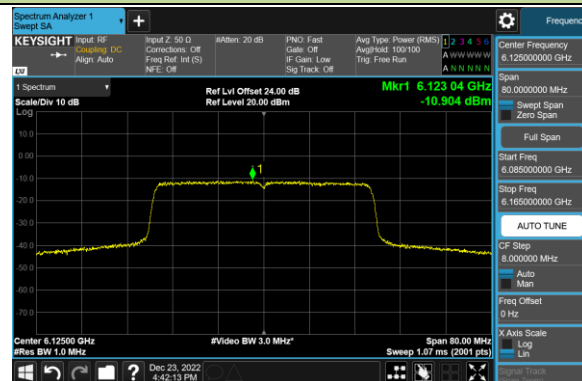

Channel 213 (7015MHz)

Channel 229 (7095MHz)

802.11ax-HE40 Power Spectral Density – Ant 3 (Nss=1)

Channel 35 (6125MHz)

Channel 59 (6245MHz)

Channel 91 (6405MHz)

Channel 99 (6445MHz)

Channel 107 (6485MHz)

Channel 115 (6525MHz)

Channel 123 (6565MHz)

Channel 147 (6685MHz)

802.11ax-HE40 Power Spectral Density – Ant 3 (Nss=1)

Channel 179 (6845MHz)

Channel 187 (6885MHz)

Channel 195 (6925MHz)

Channel 211 (7005MHz)