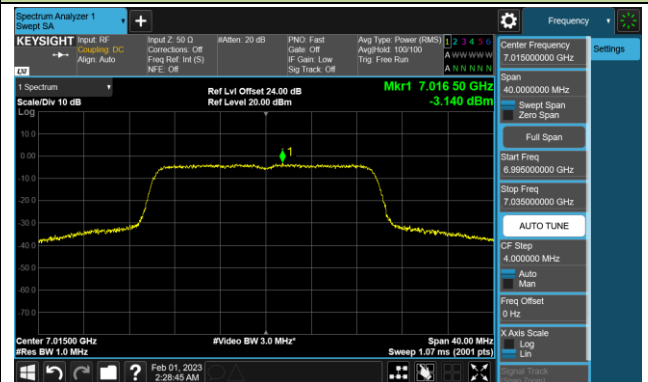

Channel 93 (6415MHz)

Channel 97 (6435MHz)

Channel 105 (6475MHz)

Channel 113 (6515MHz)

Channel 117 (6535MHz)

Channel 153 (6715MHz)

802.11ax-HE20 Power Spectral Density – Ant 0 (Nss=4)

Channel 181 (6855MHz)

Channel 185 (6875MHz)

Channel 189 (6895MHz)

Channel 213 (7015MHz)

Channel 229 (7095MHz)