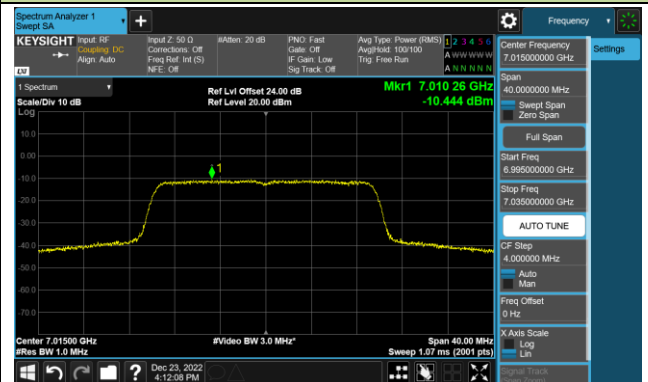

Channel 105 (6475MHz)

Channel 113 (6515MHz)

Channel 117 (6535MHz)

Channel 153 (6715MHz)

802.11ax-HE20 Power Spectral Density – Ant 3 (Nss=1)

Channel 181 (6855MHz)

Channel 185 (6875MHz)

Channel 189 (6895MHz)

Channel 213 (7015MHz)

Channel 229 (7095MHz)

802.11ax-HE40 Power Spectral Density – Ant 3 (Nss=1)

Channel 35 (6125MHz)

Channel 59 (6245MHz)

Channel 91 (6405MHz)

Channel 99 (6445MHz)

Channel 107 (6485MHz)