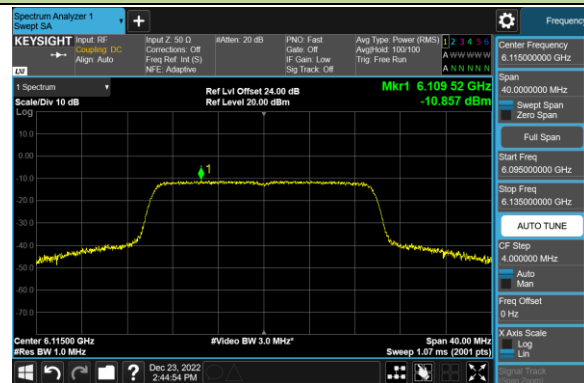

Channel 143 (6665MHz)

Channel 175 (6825MHz)

Channel 207 (6985MHz)

802.11ax-HE20 Power Spectral Density – Ant 3 (Nss=1)

Channel 33 (6115MHz)

Channel 61 (6255MHz)

Channel 93 (6415MHz)

Channel 97 (6435MHz)

Channel 105 (6475MHz)

Channel 113 (6515MHz)

Channel 117 (6535MHz)

Channel 153 (6715MHz)

802.11ax-HE20 Power Spectral Density – Ant 3 (Nss=1)

Channel 181 (6855MHz)

Channel 185 (6875MHz)

Channel 189 (6895MHz)