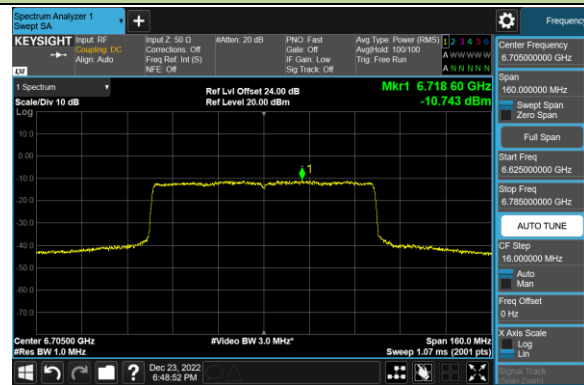

Channel 151 (6705MHz)