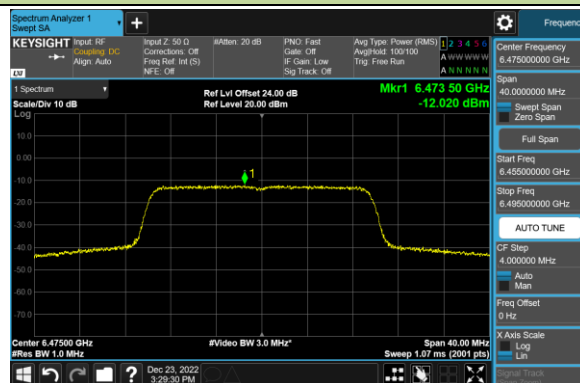

Channel 111 (6505MHz)

Channel 143 (6665MHz)

Channel 175 (6825MHz)

Channel 207 (6985MHz)

802.11ax-HE20 Power Spectral Density – Ant 1 (Nss=1)

Channel 33 (6115MHz)

Channel 61 (6255MHz)

Channel 93 (6415MHz)

Channel 97 (6435MHz)

Channel 105 (6475MHz)

Channel 113 (6515MHz)

Channel 117 (6535MHz)

Channel 153 (6715MHz)

802.11ax-HE20 Power Spectral Density – Ant 1 (Nss=1)

Channel 181 (6855MHz)

Channel 185 (6875MHz)