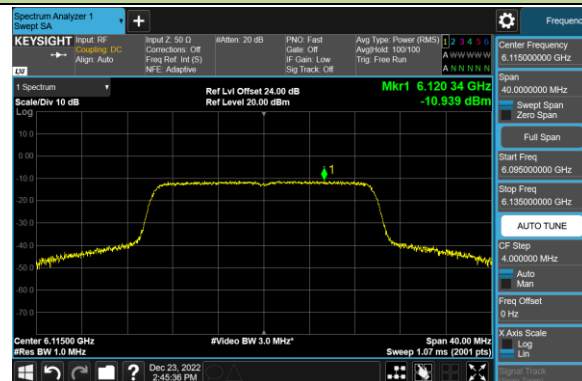

Channel 175 (6825MHz)

Channel 207 (6985MHz)

802.11ax-HE20 Power Spectral Density – Ant 2 (Nss=1)

Channel 33 (6115MHz)

Channel 61 (6255MHz)

Channel 93 (6415MHz)

Channel 97 (6435MHz)

Channel 105 (6475MHz)

Channel 113 (6515MHz)

Channel 117 (6535MHz)

Channel 153 (6715MHz)

802.11ax-HE20 Power Spectral Density – Ant 2 (Nss=1)

Channel 181 (6855MHz)

Channel 185 (6875MHz)

Channel 189 (6895MHz)

Channel 213 (7015MHz)