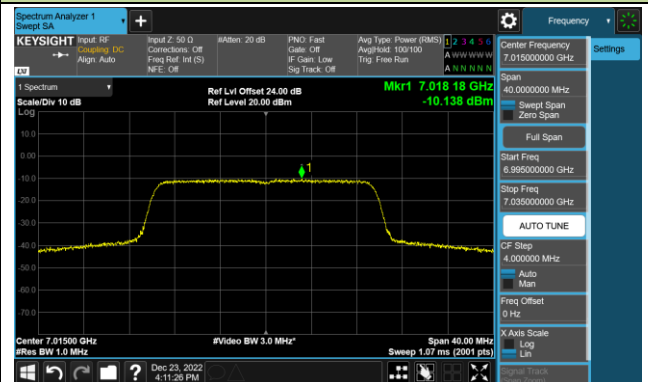

Channel 113 (6515MHz)

Channel 117 (6535MHz)

Channel 153 (6715MHz)

802.11ax-HE20 Power Spectral Density – Ant 2 (Nss=1)

Channel 181 (6855MHz)

Channel 185 (6875MHz)

Channel 189 (6895MHz)

Channel 213 (7015MHz)

Channel 229 (7095MHz)

802.11ax-HE40 Power Spectral Density – Ant 2 (Nss=1)

Channel 35 (6125MHz)

Channel 59 (6245MHz)

Channel 91 (6405MHz)

Channel 99 (6445MHz)

Channel 107 (6485MHz)

Channel 115 (6525MHz)