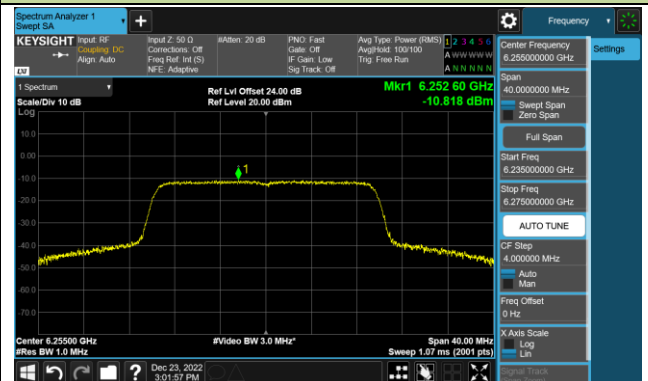

Channel 175 (6825MHz)

Channel 207 (6985MHz)

802.11ax-HE20 Power Spectral Density – Ant 2 (Nss=1)

Channel 33 (6115MHz)

Channel 61 (6255MHz)

Channel 93 (6415MHz)

Channel 97 (6435MHz)

Channel 105 (6475MHz)

Channel 113 (6515MHz)

Channel 117 (6535MHz)

Channel 153 (6715MHz)

802.11ax-HE20 Power Spectral Density – Ant 2 (Nss=1)

Channel 181 (6855MHz)

Channel 185 (6875MHz)

Channel 189 (6895MHz)

Channel 213 (7015MHz)