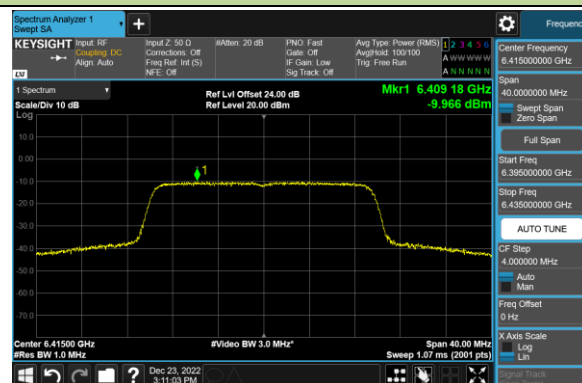

Channel 175 (6825MHz)

Channel 207 (6985MHz)

802.11ax-HE20 Power Spectral Density – Ant 2 (Nss=1)

Channel 33 (6115MHz)

Channel 61 (6255MHz)

Channel 93 (6415MHz)

Channel 97 (6435MHz)

Channel 105 (6475MHz)

Channel 113 (6515MHz)

Channel 117 (6535MHz)

Channel 153 (6715MHz)

802.11ax-HE20 Power Spectral Density – Ant 2 (Nss=1)

Channel 181 (6855MHz)

Channel 185 (6875MHz)

Channel 189 (6895MHz)

Channel 213 (7015MHz)