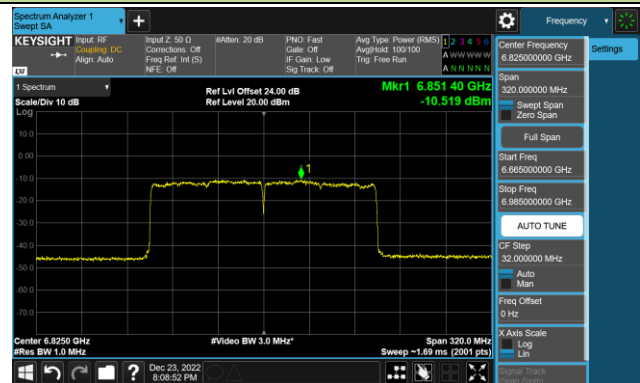

Channel 183 (6865MHz)

802.11ax-HE80 Power Spectral Density – Ant 0 (Nss=1)

Channel 199 (6945MHz)

Channel 215 (7025MHz)

802.11ax-HE160 Power Spectral Density – Ant 0 (Nss=1)

Channel 47 (6185MHz)

Channel 79 (6345MHz)

Channel 111 (6505MHz)

Channel 143 (6665MHz)

Channel 175 (6825MHz)

Channel 207 (6985MHz)

802.11ax-HE20 Power Spectral Density – Ant 1 (Nss=1)

Channel 33 (6115MHz)

Channel 61 (6255MHz)

Channel 93 (6415MHz)