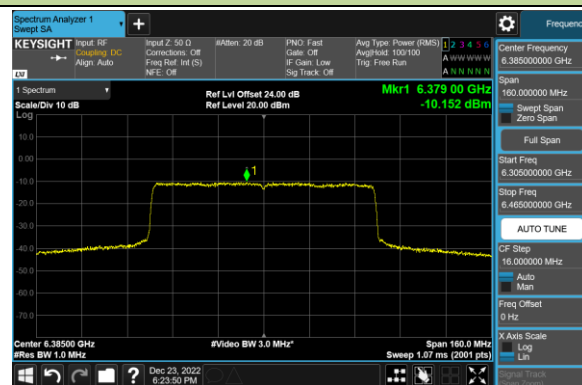

802.11ax-HE80 Power Spectral Density – Ant 0 (Nss=1)

Channel 39 (6145MHz)

Channel 55 (6225MHz)

Channel 87 (6385MHz)

Channel 103 (6465MHz)

Channel 119 (6545MHz)

Channel 135 (6625MHz)

Channel 151 (6705MHz)

Channel 183 (6865MHz)

802.11ax-HE80 Power Spectral Density – Ant 0 (Nss=1)

Channel 199 (6945MHz)

Channel 215 (7025MHz)

802.11ax-HE160 Power Spectral Density – Ant 0 (Nss=1)

Channel 47 (6185MHz)

Channel 79 (6345MHz)