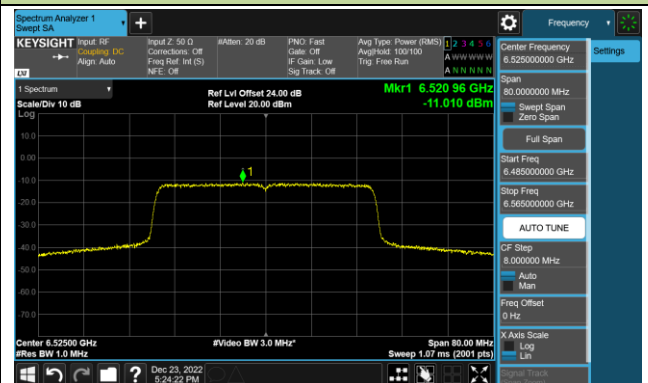

Channel 115 (6525MHz)