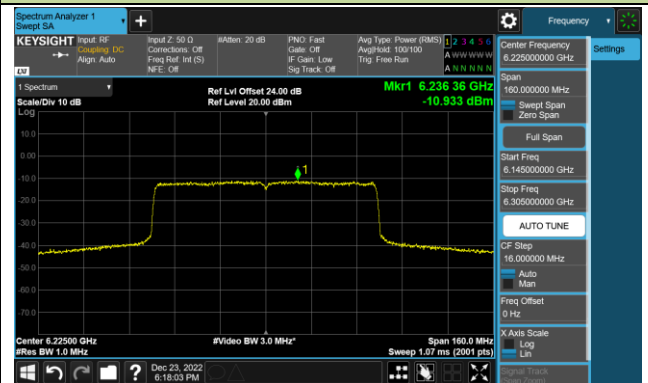

Channel 211 (7005MHz)

Channel 227 (7085MHz)

802.11ax-HE80 Power Spectral Density – Ant 1 (Nss=1)

Channel 39 (6145MHz)

Channel 55 (6225MHz)

Channel 87 (6385MHz)

Channel 103 (6465MHz)

Channel 119 (6545MHz)