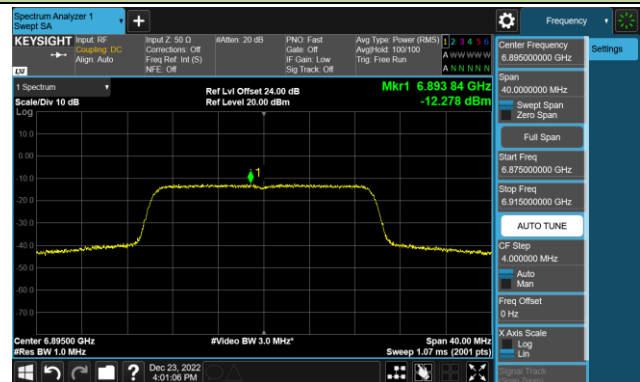

Channel 97 (6435MHz)

Channel 105 (6475MHz)

Channel 113 (6515MHz)

Channel 117 (6535MHz)

Channel 153 (6715MHz)

802.11ax-HE20 Power Spectral Density – Ant 1 (Nss=1)

Channel 181 (6855MHz)

Channel 185 (6875MHz)

Channel 189 (6895MHz)

Channel 213 (7015MHz)

Channel 229 (7095MHz)

802.11ax-HE40 Power Spectral Density – Ant 1 (Nss=1)

Channel 35 (6125MHz)

Channel 59 (6245MHz)

Channel 91 (6405MHz)

Channel 99 (6445MHz)