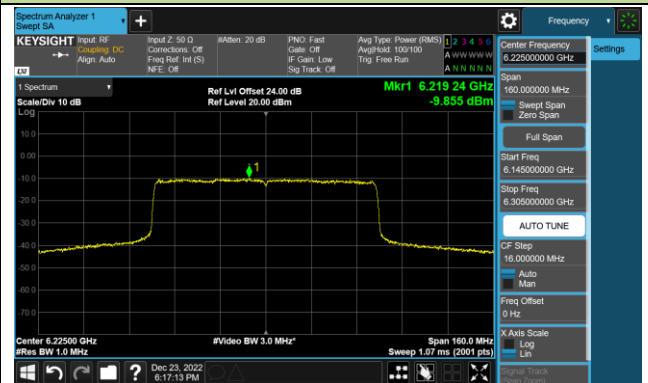

802.11ax-HE80 Power Spectral Density – Ant 0 (Nss=1)

Channel 39 (6145MHz)

Channel 55 (6225MHz)

Channel 87 (6385MHz)

Channel 103 (6465MHz)

Channel 119 (6545MHz)

Channel 135 (6625MHz)

Channel 151 (6705MHz)

Channel 183 (6865MHz)

802.11ax-HE80 Power Spectral Density – Ant 0 (Nss=1)

Channel 199 (6945MHz)

Channel 215 (7025MHz)

802.11ax-HE160 Power Spectral Density – Ant 0 (Nss=1)

Channel 47 (6185MHz)

Channel 79 (6345MHz)