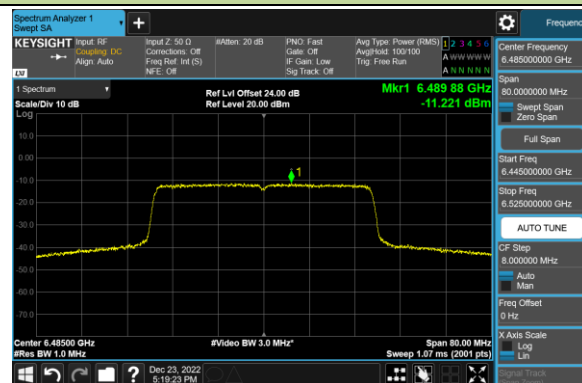

Channel 189 (6895MHz)

Channel 213 (7015MHz)

Channel 229 (7095MHz)

802.11ax-HE40 Power Spectral Density – Ant 1 (Nss=1)

Channel 35 (6125MHz)

Channel 59 (6245MHz)

Channel 91 (6405MHz)

Channel 99 (6445MHz)

Channel 107 (6485MHz)

Channel 115 (6525MHz)

Channel 123 (6565MHz)

Channel 147 (6685MHz)

802.11ax-HE40 Power Spectral Density – Ant 1 (Nss=1)

Channel 179 (6845MHz)

Channel 187 (6885MHz)

Channel 195 (6925MHz)