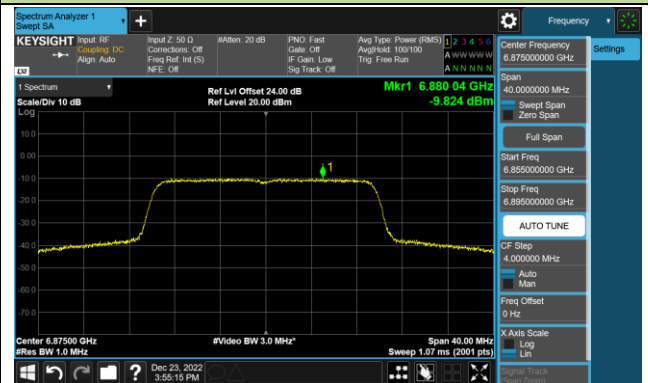

Channel 113 (6515MHz)

Channel 117 (6535MHz)

Channel 153 (6715MHz)

802.11ax-HE20 Power Spectral Density – Ant 2 (Nss=1)

Channel 181 (6855MHz)

Channel 185 (6875MHz)

Channel 189 (6895MHz)

Channel 213 (7015MHz)

Channel 229 (7095MHz)

802.11ax-HE40 Power Spectral Density – Ant 2 (Nss=1)

Channel 35 (6125MHz)

Channel 59 (6245MHz)

Channel 91 (6405MHz)

Channel 99 (6445MHz)

Channel 107 (6485MHz)

Channel 115 (6525MHz)