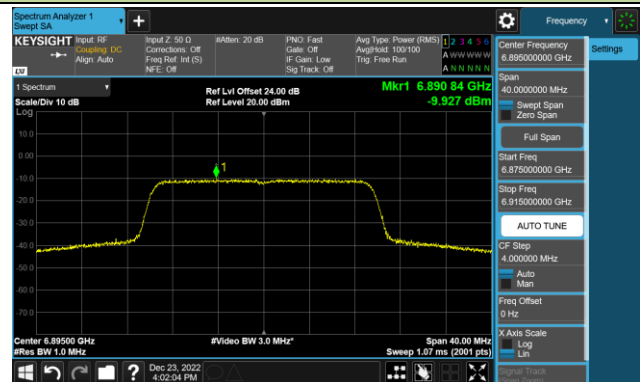

Channel 113 (6515MHz)

Channel 117 (6535MHz)

Channel 153 (6715MHz)

802.11ax-HE20 Power Spectral Density – Ant 2 (Nss=1)

Channel 181 (6855MHz)

Channel 185 (6875MHz)

Channel 189 (6895MHz)

Channel 213 (7015MHz)

Channel 229 (7095MHz)

802.11ax-HE40 Power Spectral Density – Ant 2 (Nss=1)

Channel 35 (6125MHz)

Channel 59 (6245MHz)

Channel 91 (6405MHz)

Channel 99 (6445MHz)

Channel 107 (6485MHz)

Channel 115 (6525MHz)

Channel 123 (6565MHz)

Channel 147 (6685MHz)