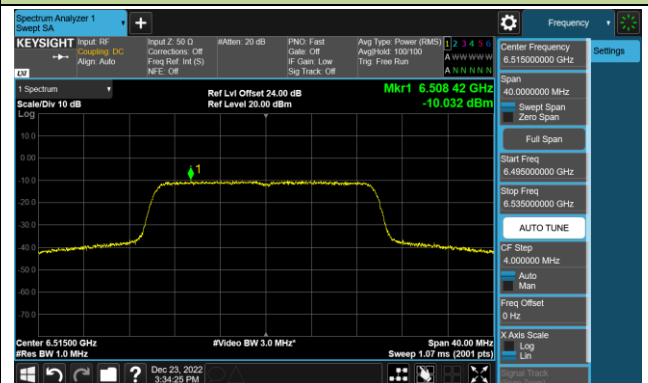

Channel 175 (6825MHz)

Channel 207 (6985MHz)

802.11ax-HE20 Power Spectral Density – Ant 2 (Nss=1)

Channel 33 (6115MHz)

Channel 61 (6255MHz)

Channel 93 (6415MHz)

Channel 97 (6435MHz)

Channel 105 (6475MHz)

Channel 113 (6515MHz)

Channel 117 (6535MHz)

Channel 153 (6715MHz)

802.11ax-HE20 Power Spectral Density – Ant 2 (Nss=1)

Channel 181 (6855MHz)

Channel 185 (6875MHz)

Channel 189 (6895MHz)

Channel 213 (7015MHz)