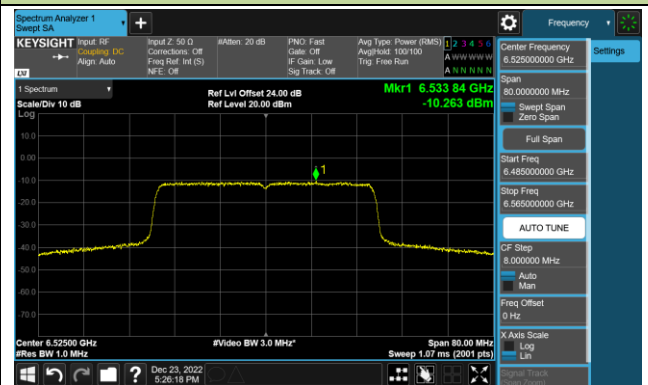

Channel 113 (6515MHz)

Channel 117 (6535MHz)

Channel 153 (6715MHz)

802.11ax-HE20 Power Spectral Density – Ant 2 (Nss=1)

Channel 181 (6855MHz)

Channel 185 (6875MHz)

Channel 189 (6895MHz)

Channel 213 (7015MHz)

Channel 229 (7095MHz)

802.11ax-HE40 Power Spectral Density – Ant 2 (Nss=1)

Channel 35 (6125MHz)

Channel 59 (6245MHz)

Channel 91 (6405MHz)

Channel 99 (6445MHz)

Channel 107 (6485MHz)

Channel 115 (6525MHz)

Channel 123 (6565MHz)

Channel 147 (6685MHz)