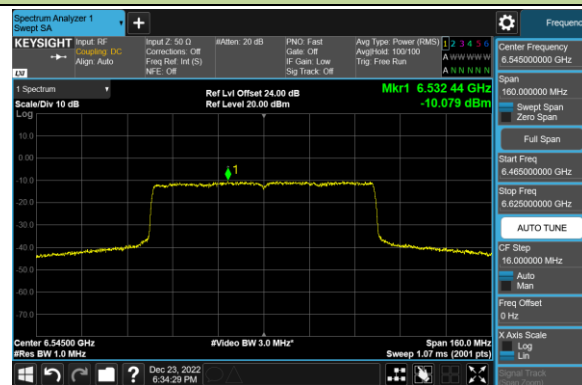

802.11ax-HE80 Power Spectral Density – Ant 0 (Nss=1)

Channel 39 (6145MHz)

Channel 55 (6225MHz)

Channel 87 (6385MHz)

Channel 103 (6465MHz)

Channel 119 (6545MHz)

Channel 135 (6625MHz)

Channel 151 (6705MHz)

Channel 183 (6865MHz)

802.11ax-HE80 Power Spectral Density – Ant 0 (Nss=1)

Channel 199 (6945MHz)

Channel 215 (7025MHz)

802.11ax-HE160 Power Spectral Density – Ant 0 (Nss=1)

Channel 47 (6185MHz)

Channel 79 (6345MHz)