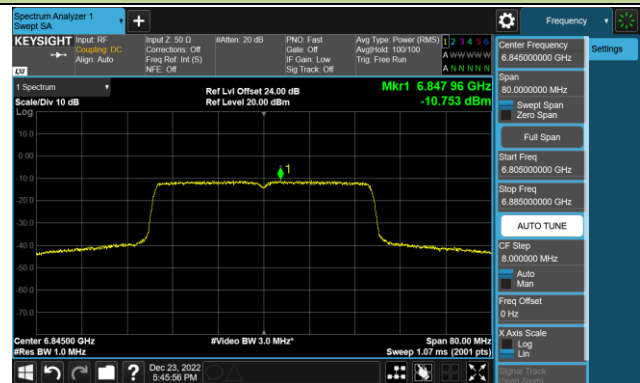

Channel 107 (6485MHz)

Channel 115 (6525MHz)

Channel 123 (6565MHz)

Channel 147 (6685MHz)

802.11ax-HE40 Power Spectral Density – Ant 1 (Nss=1)

Channel 179 (6845MHz)

Channel 187 (6885MHz)

Channel 195 (6925MHz)

Channel 211 (7005MHz)

Channel 227 (7085MHz)

802.11ax-HE80 Power Spectral Density – Ant 1 (Nss=1)

Channel 39 (6145MHz)

Channel 55 (6225MHz)

Channel 87 (6385MHz)

Channel 103 (6465MHz)

Channel 119 (6545MHz)