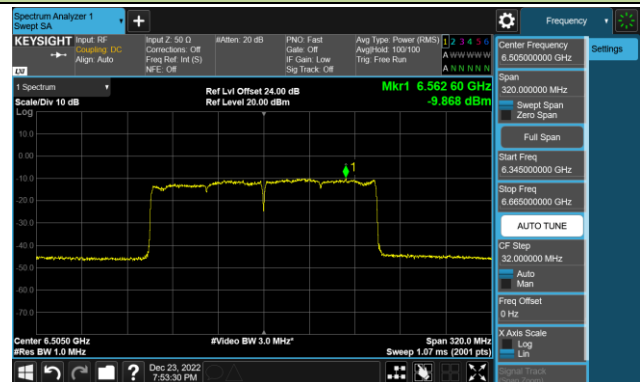

Channel 183 (6865MHz)

802.11ax-HE80 Power Spectral Density – Ant 0 (Nss=1)

Channel 199 (6945MHz)

Channel 215 (7025MHz)

802.11ax-HE160 Power Spectral Density – Ant 0 (Nss=1)

Channel 47 (6185MHz)

Channel 79 (6345MHz)

Channel 111 (6505MHz)

Channel 143 (6665MHz)

Channel 175 (6825MHz)

Channel 207 (6985MHz)

802.11ax-HE20 Power Spectral Density – Ant 1 (Nss=1)

Channel 33 (6115MHz)

Channel 61 (6255MHz)

Channel 93 (6415MHz)