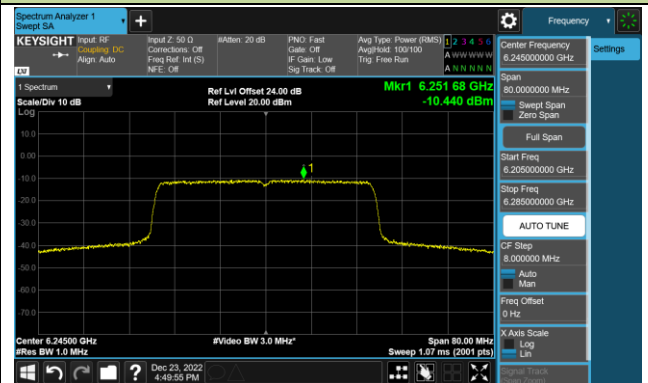

Channel 113 (6515MHz)

Channel 117 (6535MHz)

Channel 153 (6715MHz)

802.11ax-HE20 Power Spectral Density – Ant 2 (Nss=1)

Channel 181 (6855MHz)

Channel 185 (6875MHz)

Channel 189 (6895MHz)

Channel 213 (7015MHz)

Channel 229 (7095MHz)

802.11ax-HE40 Power Spectral Density – Ant 2 (Nss=1)

Channel 35 (6125MHz)

Channel 59 (6245MHz)

Channel 91 (6405MHz)

Channel 99 (6445MHz)

Channel 107 (6485MHz)

Channel 115 (6525MHz)

Channel 123 (6565MHz)

Channel 147 (6685MHz)