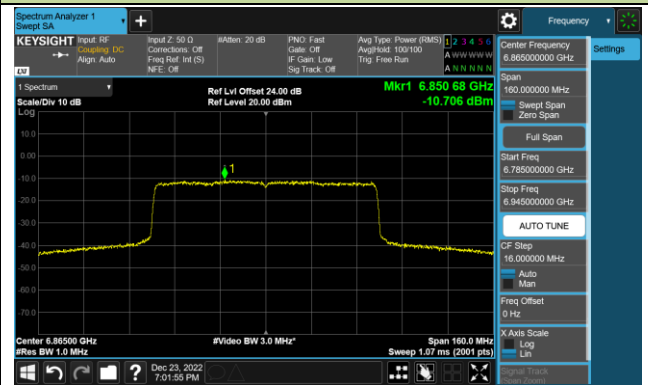

Channel 211 (7005MHz)

Channel 227 (7085MHz)

802.11ax-HE80 Power Spectral Density – Ant 1 (Nss=1)

Channel 39 (6145MHz)

Channel 55 (6225MHz)

Channel 87 (6385MHz)

Channel 103 (6465MHz)

Channel 119 (6545MHz)

Channel 135 (6625MHz)

Channel 151 (6705MHz)

Channel 183 (6865MHz)

802.11ax-HE160 Power Spectral Density – Ant 1 (Nss=1)

Channel 47 (6185MHz)

Channel 79 (6345MHz)

Channel 111 (6505MHz)

Channel 143 (6665MHz)