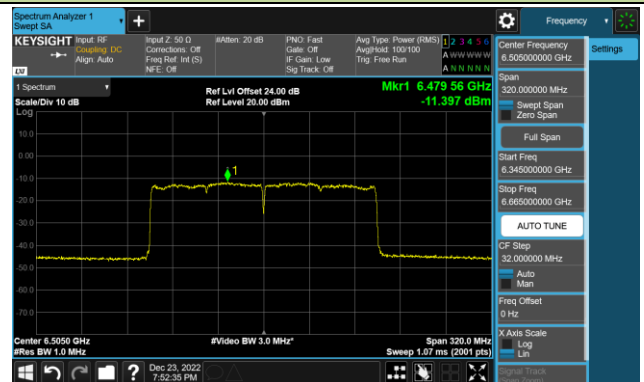

Channel 135 (6625MHz)

Channel 151 (6705MHz)

Channel 183 (6865MHz)

802.11ax-HE160 Power Spectral Density – Ant 1 (Nss=1)

Channel 47 (6185MHz)

Channel 79 (6345MHz)

Channel 111 (6505MHz)

Channel 143 (6665MHz)

Channel 175 (6825MHz)

Channel 207 (6985MHz)

802.11ax-HE20 Power Spectral Density – Ant 2 (Nss=1)

Channel 33 (6115MHz)

Channel 61 (6255MHz)

Channel 93 (6415MHz)

Channel 97 (6435MHz)

Channel 105 (6475MHz)