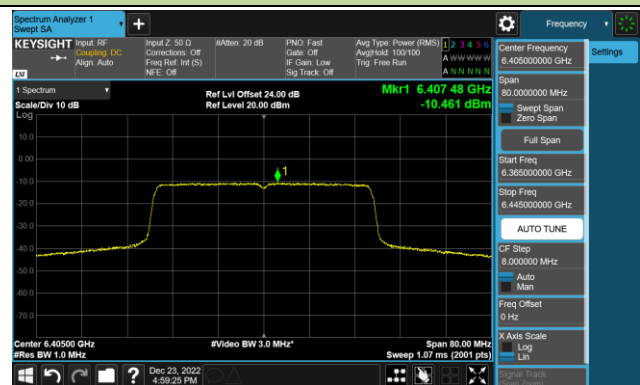

Channel 113 (6515MHz)

Channel 117 (6535MHz)

Channel 153 (6715MHz)

802.11ax-HE20 Power Spectral Density – Ant 2 (Nss=1)

Channel 181 (6855MHz)

Channel 185 (6875MHz)

Channel 189 (6895MHz)

Channel 213 (7015MHz)

Channel 229 (7095MHz)

802.11ax-HE40 Power Spectral Density – Ant 2 (Nss=1)

Channel 35 (6125MHz)

Channel 59 (6245MHz)

Channel 91 (6405MHz)

Channel 99 (6445MHz)

Channel 107 (6485MHz)

Channel 115 (6525MHz)

Channel 123 (6565MHz)

Channel 147 (6685MHz)