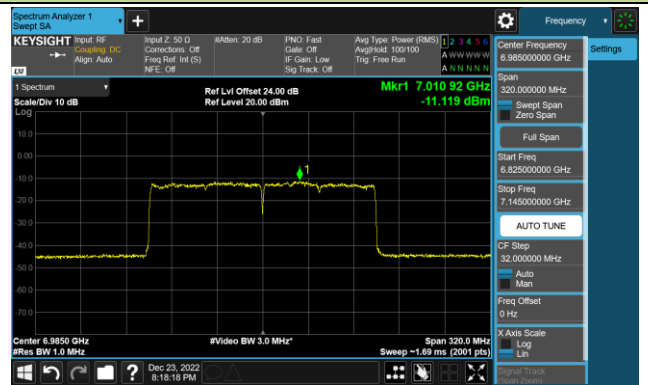

Channel 207 (6985MHz)