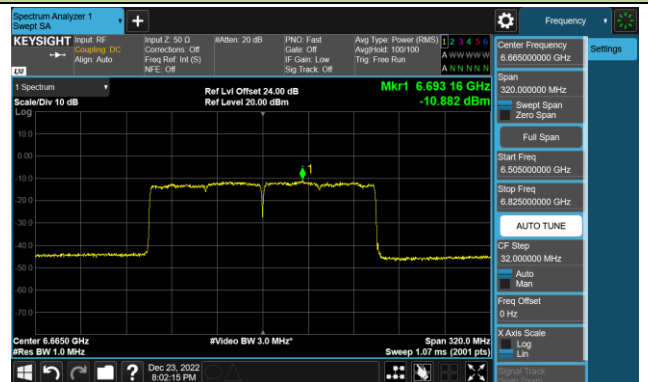

Channel 135 (6625MHz)

Channel 151 (6705MHz)

Channel 183 (6865MHz)

802.11ax-HE160 Power Spectral Density – Ant 1 (Nss=1)

Channel 47 (6185MHz)

Channel 79 (6345MHz)

Channel 111 (6505MHz)

Channel 143 (6665MHz)