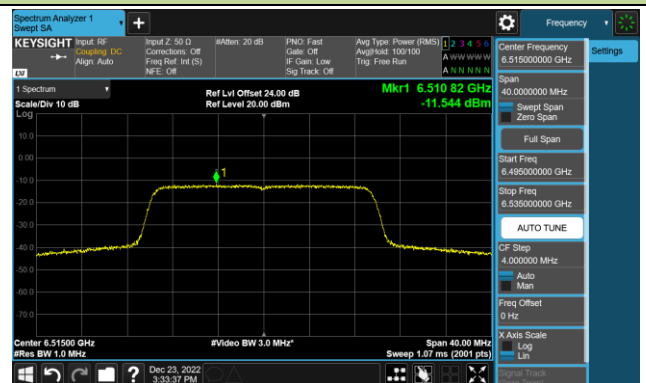

Channel 111 (6505MHz)

Channel 143 (6665MHz)

Channel 175 (6825MHz)

Channel 207 (6985MHz)

802.11ax-HE20 Power Spectral Density – Ant 1 (Nss=1)

Channel 33 (6115MHz)

Channel 61 (6255MHz)

Channel 93 (6415MHz)

Channel 97 (6435MHz)

Channel 105 (6475MHz)

Channel 113 (6515MHz)

Channel 117 (6535MHz)

Channel 153 (6715MHz)

802.11ax-HE20 Power Spectral Density – Ant 1 (Nss=1)

Channel 181 (6855MHz)

Channel 185 (6875MHz)