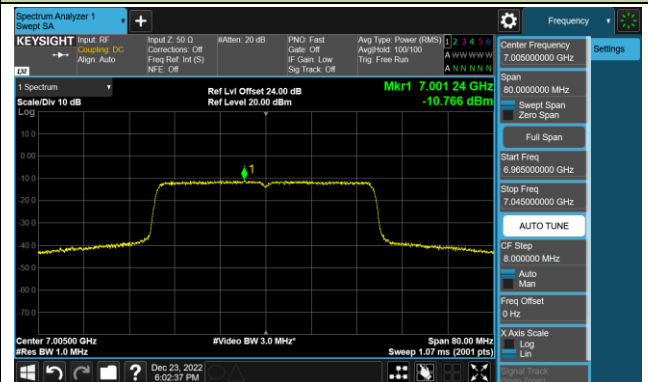

Channel 107 (6485MHz)

Channel 115 (6525MHz)

Channel 123 (6565MHz)

Channel 147 (6685MHz)

802.11ax-HE40 Power Spectral Density – Ant 1 (Nss=1)

Channel 179 (6845MHz)

Channel 187 (6885MHz)

Channel 195 (6925MHz)

Channel 211 (7005MHz)

Channel 227 (7085MHz)

802.11ax-HE80 Power Spectral Density – Ant 1 (Nss=1)

Channel 39 (6145MHz)

Channel 55 (6225MHz)

Channel 87 (6385MHz)

Channel 103 (6465MHz)

Channel 119 (6545MHz)