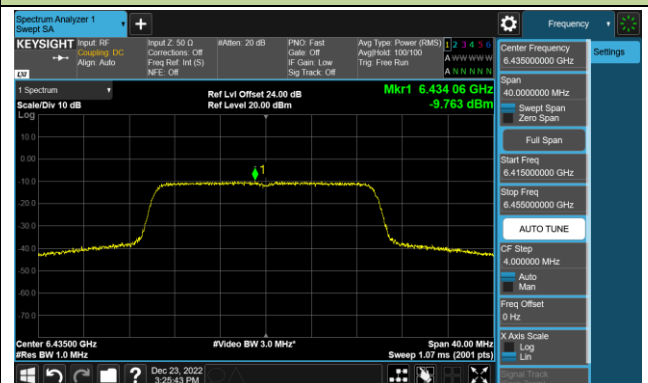

Channel 175 (6825MHz)

Channel 207 (6985MHz)

802.11ax-HE20 Power Spectral Density – Ant 2 (Nss=1)

Channel 33 (6115MHz)

Channel 61 (6255MHz)

Channel 93 (6415MHz)

Channel 97 (6435MHz)

Channel 105 (6475MHz)

Channel 113 (6515MHz)

Channel 117 (6535MHz)

Channel 153 (6715MHz)

802.11ax-HE20 Power Spectral Density – Ant 2 (Nss=1)

Channel 181 (6855MHz)

Channel 185 (6875MHz)

Channel 189 (6895MHz)

Channel 213 (7015MHz)