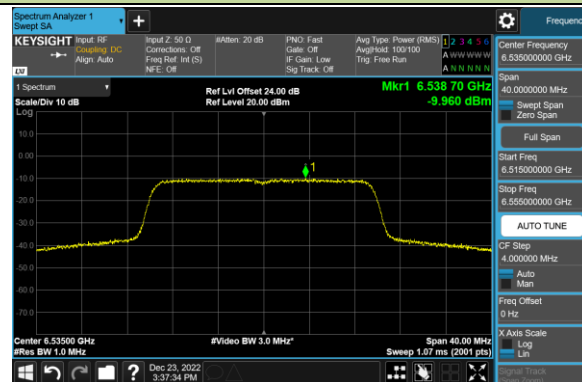

Channel 175 (6825MHz)

Channel 207 (6985MHz)

802.11ax-HE20 Power Spectral Density – Ant 2 (Nss=1)

Channel 33 (6115MHz)

Channel 61 (6255MHz)

Channel 93 (6415MHz)

Channel 97 (6435MHz)

Channel 105 (6475MHz)

Channel 113 (6515MHz)

Channel 117 (6535MHz)

Channel 153 (6715MHz)

802.11ax-HE20 Power Spectral Density – Ant 2 (Nss=1)

Channel 181 (6855MHz)

Channel 185 (6875MHz)

Channel 189 (6895MHz)

Channel 213 (7015MHz)