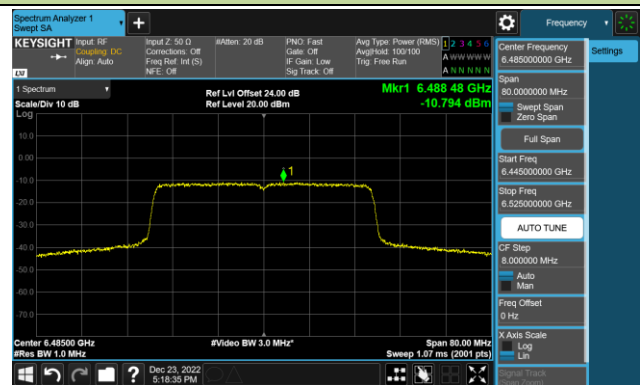

Channel 113 (6515MHz)

Channel 117 (6535MHz)

Channel 153 (6715MHz)

802.11ax-HE20 Power Spectral Density – Ant 2 (Nss=1)

Channel 181 (6855MHz)

Channel 185 (6875MHz)

Channel 189 (6895MHz)

Channel 213 (7015MHz)

Channel 229 (7095MHz)

802.11ax-HE40 Power Spectral Density – Ant 2 (Nss=1)

Channel 35 (6125MHz)

Channel 59 (6245MHz)

Channel 91 (6405MHz)

Channel 99 (6445MHz)

Channel 107 (6485MHz)

Channel 115 (6525MHz)

Channel 123 (6565MHz)

Channel 147 (6685MHz)