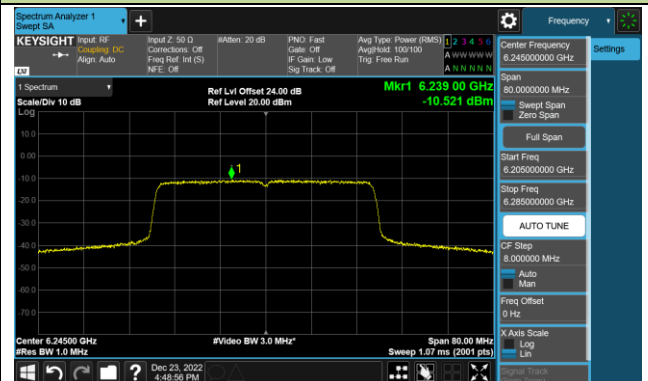

Channel 189 (6895MHz)

Channel 213 (7015MHz)

Channel 229 (7095MHz)

802.11ax-HE40 Power Spectral Density – Ant 1 (Nss=1)

Channel 35 (6125MHz)

Channel 59 (6245MHz)

Channel 91 (6405MHz)

Channel 99 (6445MHz)

Channel 107 (6485MHz)

Channel 115 (6525MHz)

Channel 123 (6565MHz)

Channel 147 (6685MHz)

802.11ax-HE40 Power Spectral Density – Ant 1 (Nss=1)

Channel 179 (6845MHz)

Channel 187 (6885MHz)

Channel 195 (6925MHz)