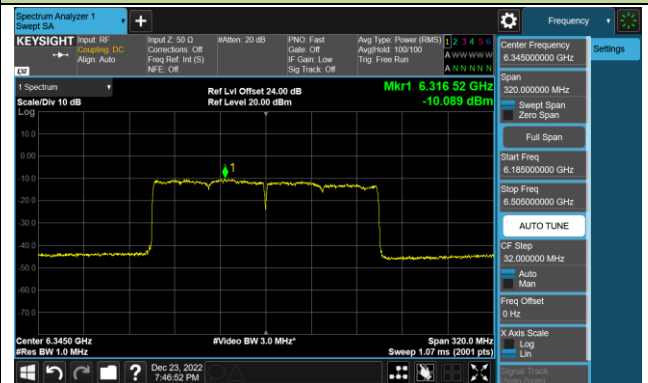

Channel 183 (6865MHz)

802.11ax-HE80 Power Spectral Density – Ant 0 (Nss=1)

Channel 199 (6945MHz)

Channel 215 (7025MHz)

802.11ax-HE160 Power Spectral Density – Ant 0 (Nss=1)

Channel 47 (6185MHz)

Channel 79 (6345MHz)

Channel 111 (6505MHz)

Channel 143 (6665MHz)

Channel 175 (6825MHz)

Channel 207 (6985MHz)

802.11ax-HE20 Power Spectral Density – Ant 1 (Nss=1)

Channel 33 (6115MHz)

Channel 61 (6255MHz)

Channel 93 (6415MHz)