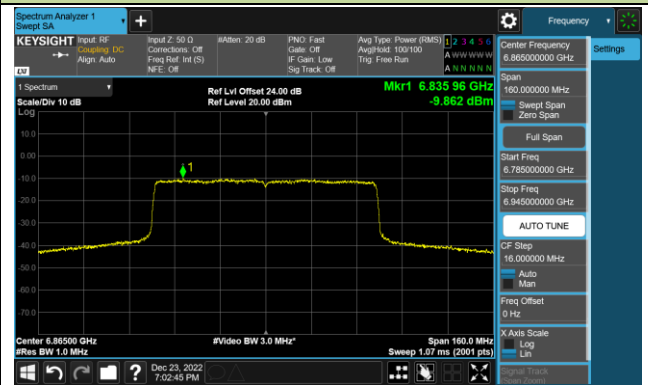

802.11ax-HE80 Power Spectral Density – Ant 0 (Nss=1)

Channel 39 (6145MHz)

Channel 55 (6225MHz)

Channel 87 (6385MHz)

Channel 103 (6465MHz)

Channel 119 (6545MHz)

Channel 135 (6625MHz)

Channel 151 (6705MHz)

Channel 183 (6865MHz)

802.11ax-HE80 Power Spectral Density – Ant 0 (Nss=1)

Channel 199 (6945MHz)

Channel 215 (7025MHz)

802.11ax-HE160 Power Spectral Density – Ant 0 (Nss=1)

Channel 47 (6185MHz)

Channel 79 (6345MHz)