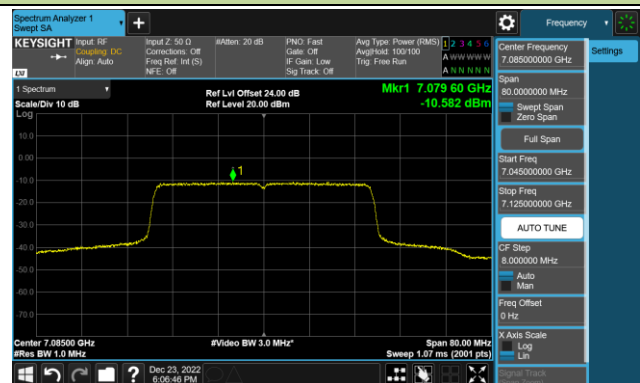

Channel 107 (6485MHz)

Channel 115 (6525MHz)

Channel 123 (6565MHz)

Channel 147 (6685MHz)

802.11ax-HE40 Power Spectral Density – Ant 1 (Nss=1)

Channel 179 (6845MHz)

Channel 187 (6885MHz)

Channel 195 (6925MHz)

Channel 211 (7005MHz)

Channel 227 (7085MHz)

802.11ax-HE80 Power Spectral Density – Ant 1 (Nss=1)

Channel 39 (6145MHz)

Channel 55 (6225MHz)

Channel 87 (6385MHz)

Channel 103 (6465MHz)

Channel 119 (6545MHz)