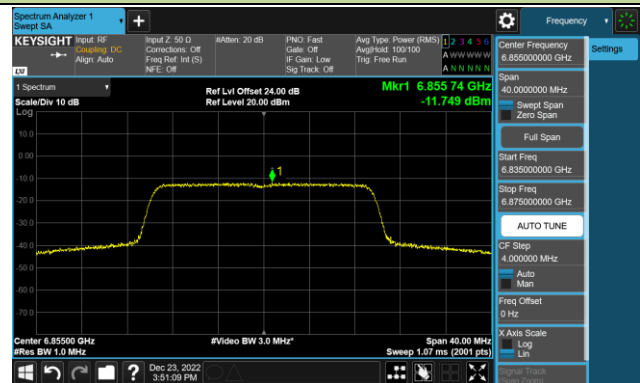

Channel 97 (6435MHz)

Channel 105 (6475MHz)

Channel 113 (6515MHz)

Channel 117 (6535MHz)

Channel 153 (6715MHz)

802.11ax-HE20 Power Spectral Density – Ant 1 (Nss=1)

Channel 181 (6855MHz)

Channel 185 (6875MHz)

Channel 189 (6895MHz)

Channel 213 (7015MHz)

Channel 229 (7095MHz)

802.11ax-HE40 Power Spectral Density – Ant 1 (Nss=1)

Channel 35 (6125MHz)

Channel 59 (6245MHz)

Channel 91 (6405MHz)

Channel 99 (6445MHz)