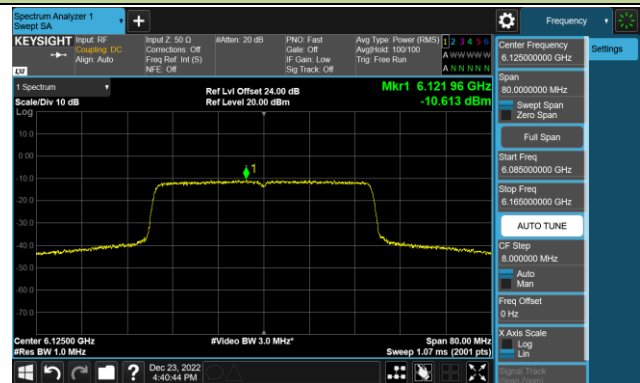

Channel 113 (6515MHz)

Channel 117 (6535MHz)

Channel 153 (6715MHz)

802.11ax-HE20 Power Spectral Density – Ant 2 (Nss=1)

Channel 181 (6855MHz)

Channel 185 (6875MHz)

Channel 189 (6895MHz)

Channel 213 (7015MHz)

Channel 229 (7095MHz)

802.11ax-HE40 Power Spectral Density – Ant 2 (Nss=1)

Channel 35 (6125MHz)

Channel 59 (6245MHz)

Channel 91 (6405MHz)

Channel 99 (6445MHz)

Channel 107 (6485MHz)

Channel 115 (6525MHz)

Channel 123 (6565MHz)

Channel 147 (6685MHz)