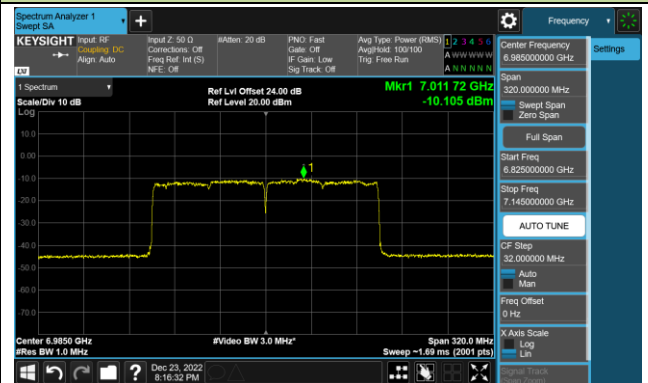

Channel 111 (6505MHz)

Channel 143 (6665MHz)

Channel 175 (6825MHz)

Channel 207 (6985MHz)

802.11ax-HE20 Power Spectral Density – Ant 1 (Nss=1)

Channel 33 (6115MHz)

Channel 61 (6255MHz)

Channel 93 (6415MHz)

Channel 97 (6435MHz)

Channel 105 (6475MHz)

Channel 113 (6515MHz)

Channel 117 (6535MHz)

Channel 153 (6715MHz)

802.11ax-HE20 Power Spectral Density – Ant 1 (Nss=1)

Channel 181 (6855MHz)

Channel 185 (6875MHz)