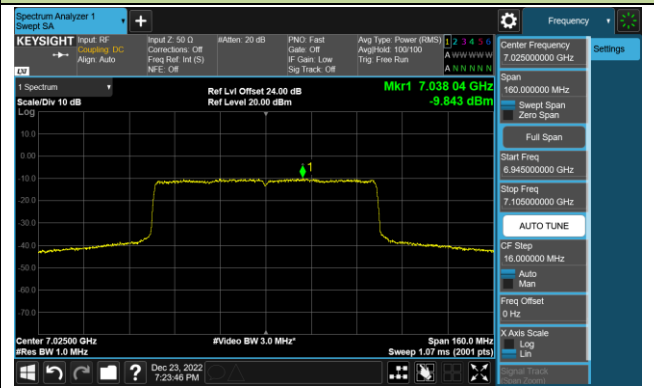

802.11ax-HE80 Power Spectral Density – Ant 0 (Nss=1)

Channel 39 (6145MHz)

Channel 55 (6225MHz)

Channel 87 (6385MHz)

Channel 103 (6465MHz)

Channel 119 (6545MHz)

Channel 135 (6625MHz)

Channel 151 (6705MHz)

Channel 183 (6865MHz)

802.11ax-HE80 Power Spectral Density – Ant 0 (Nss=1)

Channel 199 (6945MHz)

Channel 215 (7025MHz)

802.11ax-HE160 Power Spectral Density – Ant 0 (Nss=1)

Channel 47 (6185MHz)

Channel 79 (6345MHz)