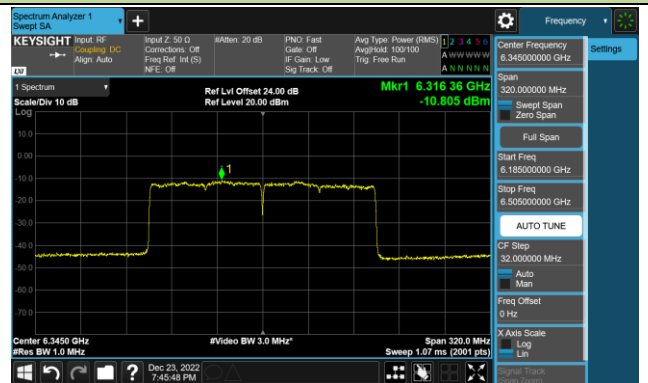

Channel 135 (6625MHz)

Channel 151 (6705MHz)

Channel 183 (6865MHz)

802.11ax-HE160 Power Spectral Density – Ant 1 (Nss=1)

Channel 47 (6185MHz)

Channel 79 (6345MHz)

Channel 111 (6505MHz)

Channel 143 (6665MHz)

Channel 175 (6825MHz)

Channel 207 (6985MHz)

802.11ax-HE20 Power Spectral Density – Ant 2 (Nss=1)

Channel 33 (6115MHz)

Channel 61 (6255MHz)

Channel 93 (6415MHz)

Channel 97 (6435MHz)

Channel 105 (6475MHz)