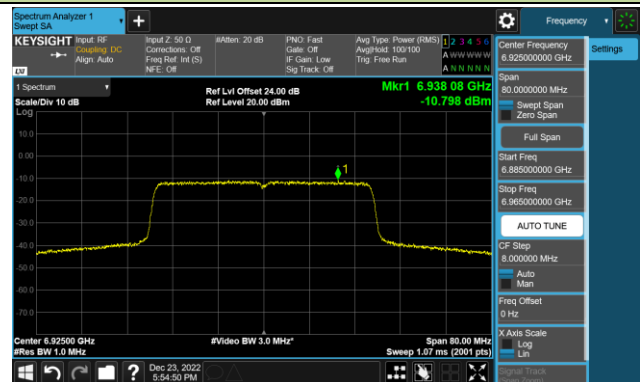

Channel 107 (6485MHz)

Channel 115 (6525MHz)

Channel 123 (6565MHz)

Channel 147 (6685MHz)

802.11ax-HE40 Power Spectral Density – Ant 1 (Nss=1)

Channel 179 (6845MHz)

Channel 187 (6885MHz)

Channel 195 (6925MHz)

Channel 211 (7005MHz)

Channel 227 (7085MHz)

802.11ax-HE80 Power Spectral Density – Ant 1 (Nss=1)

Channel 39 (6145MHz)

Channel 55 (6225MHz)

Channel 87 (6385MHz)

Channel 103 (6465MHz)

Channel 119 (6545MHz)