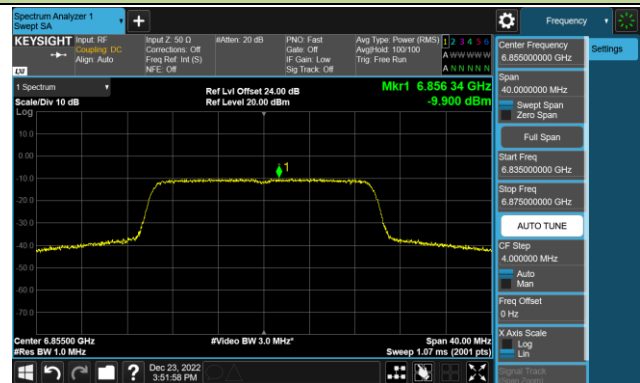

Channel 113 (6515MHz)

Channel 117 (6535MHz)

Channel 153 (6715MHz)

802.11ax-HE20 Power Spectral Density – Ant 2 (Nss=1)

Channel 181 (6855MHz)

Channel 185 (6875MHz)

Channel 189 (6895MHz)

Channel 213 (7015MHz)

Channel 229 (7095MHz)

802.11ax-HE40 Power Spectral Density – Ant 2 (Nss=1)

Channel 35 (6125MHz)

Channel 59 (6245MHz)

Channel 91 (6405MHz)

Channel 99 (6445MHz)

Channel 107 (6485MHz)

Channel 115 (6525MHz)

Channel 123 (6565MHz)

Channel 147 (6685MHz)