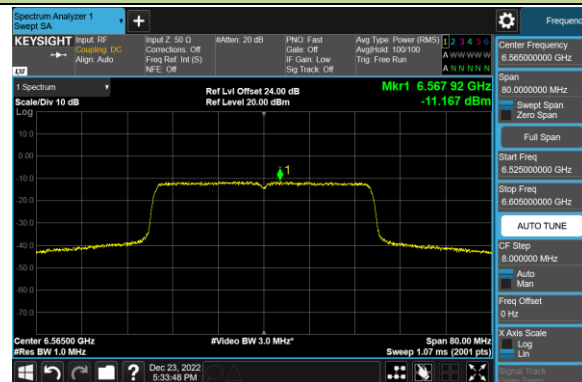

Channel 189 (6895MHz)

Channel 213 (7015MHz)

Channel 229 (7095MHz)

802.11ax-HE40 Power Spectral Density – Ant 1 (Nss=1)

Channel 35 (6125MHz)

Channel 59 (6245MHz)

Channel 91 (6405MHz)

Channel 99 (6445MHz)

Channel 107 (6485MHz)

Channel 115 (6525MHz)

Channel 123 (6565MHz)

Channel 147 (6685MHz)

802.11ax-HE40 Power Spectral Density – Ant 1 (Nss=1)

Channel 179 (6845MHz)

Channel 187 (6885MHz)

Channel 195 (6925MHz)