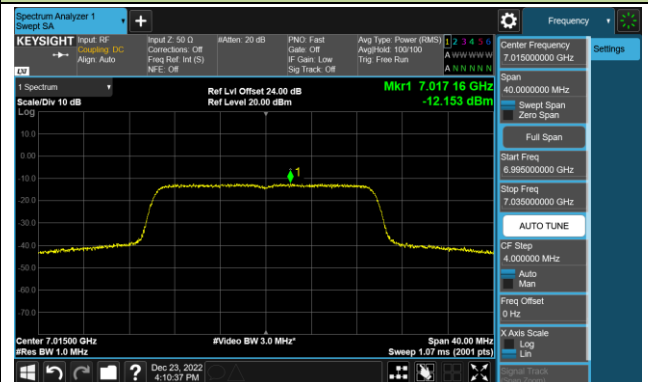

Channel 97 (6435MHz)

Channel 105 (6475MHz)

Channel 113 (6515MHz)

Channel 117 (6535MHz)

Channel 153 (6715MHz)

802.11ax-HE20 Power Spectral Density – Ant 1 (Nss=1)

Channel 181 (6855MHz)

Channel 185 (6875MHz)

Channel 189 (6895MHz)

Channel 213 (7015MHz)

Channel 229 (7095MHz)

802.11ax-HE40 Power Spectral Density – Ant 1 (Nss=1)

Channel 35 (6125MHz)

Channel 59 (6245MHz)

Channel 91 (6405MHz)

Channel 99 (6445MHz)