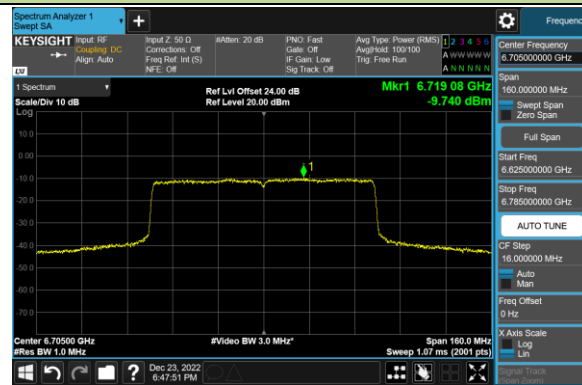

802.11ax-HE80 Power Spectral Density – Ant 0 (Nss=1)

Channel 39 (6145MHz)

Channel 55 (6225MHz)

Channel 87 (6385MHz)

Channel 103 (6465MHz)

Channel 119 (6545MHz)

Channel 135 (6625MHz)

Channel 151 (6705MHz)

Channel 183 (6865MHz)

802.11ax-HE80 Power Spectral Density – Ant 0 (Nss=1)

Channel 199 (6945MHz)

Channel 215 (7025MHz)

802.11ax-HE160 Power Spectral Density – Ant 0 (Nss=1)

Channel 47 (6185MHz)

Channel 79 (6345MHz)