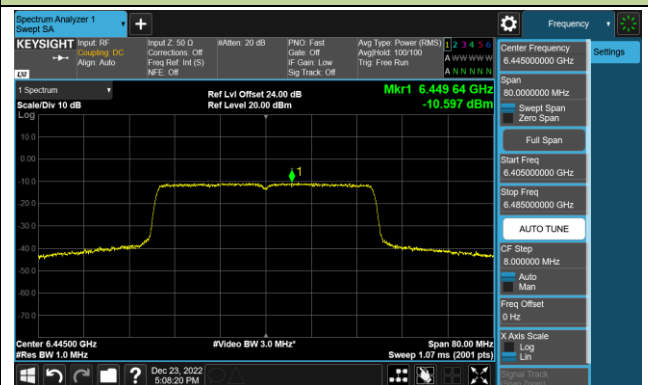

Channel 113 (6515MHz)

Channel 117 (6535MHz)

Channel 153 (6715MHz)

802.11ax-HE20 Power Spectral Density – Ant 2 (Nss=1)

Channel 181 (6855MHz)

Channel 185 (6875MHz)

Channel 189 (6895MHz)

Channel 213 (7015MHz)

Channel 229 (7095MHz)

802.11ax-HE40 Power Spectral Density – Ant 2 (Nss=1)

Channel 35 (6125MHz)

Channel 59 (6245MHz)

Channel 91 (6405MHz)

Channel 99 (6445MHz)

Channel 107 (6485MHz)

Channel 115 (6525MHz)

Channel 123 (6565MHz)

Channel 147 (6685MHz)