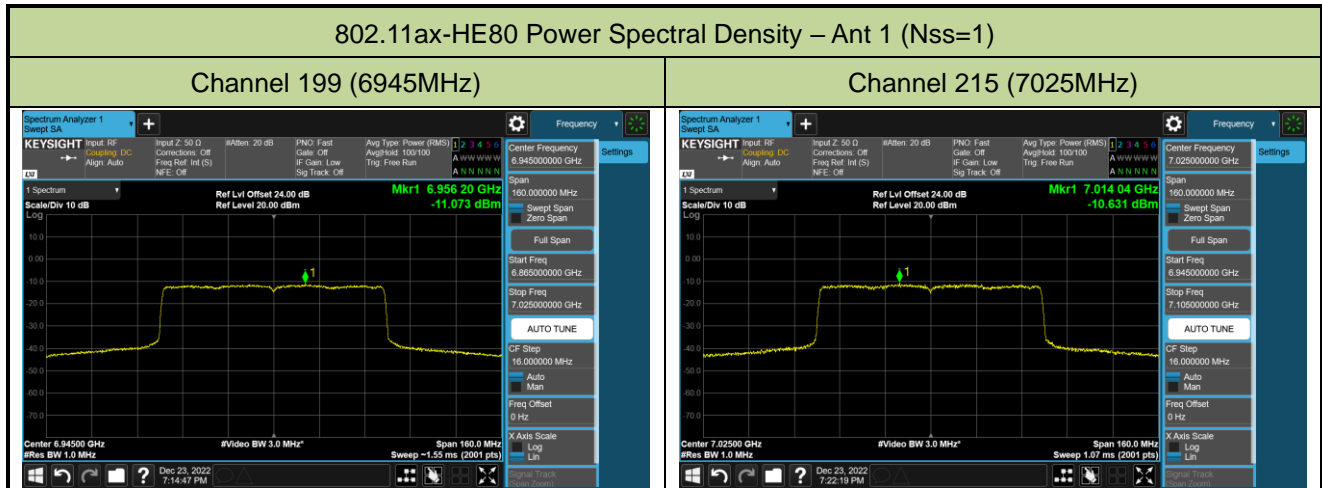

Channel 211 (7005MHz)

Channel 227 (7085MHz)

802.11ax-HE80 Power Spectral Density – Ant 1 (Nss=1)

Channel 39 (6145MHz)

Channel 55 (6225MHz)

Channel 87 (6385MHz)

Channel 103 (6465MHz)

Channel 119 (6545MHz)

Channel 135 (6625MHz)

Channel 151 (6705MHz)

Channel 183 (6865MHz)

802.11ax-HE160 Power Spectral Density – Ant 1 (Nss=1)

Channel 47 (6185MHz)

Channel 79 (6345MHz)

Channel 111 (6505MHz)

Channel 143 (6665MHz)

Channel 175 (6825MHz)

Channel 207 (6985MHz)

802.11ax-HE20 Power Spectral Density – Ant 2 (Nss=1)

Channel 33 (6115MHz)

Channel 61 (6255MHz)

Channel 93 (6415MHz)

Channel 97 (6435MHz)

Channel 105 (6475MHz)