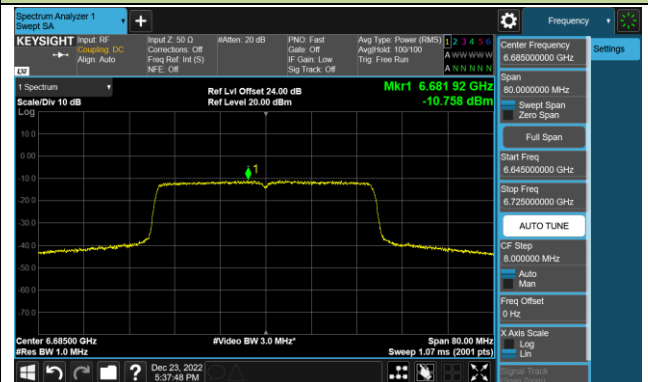

Channel 107 (6485MHz)

Channel 115 (6525MHz)

Channel 123 (6565MHz)

Channel 147 (6685MHz)

802.11ax-HE40 Power Spectral Density – Ant 1 (Nss=1)

Channel 179 (6845MHz)

Channel 187 (6885MHz)

Channel 195 (6925MHz)

Channel 211 (7005MHz)

Channel 227 (7085MHz)

802.11ax-HE80 Power Spectral Density – Ant 1 (Nss=1)

Channel 39 (6145MHz)

Channel 55 (6225MHz)

Channel 87 (6385MHz)

Channel 103 (6465MHz)

Channel 119 (6545MHz)