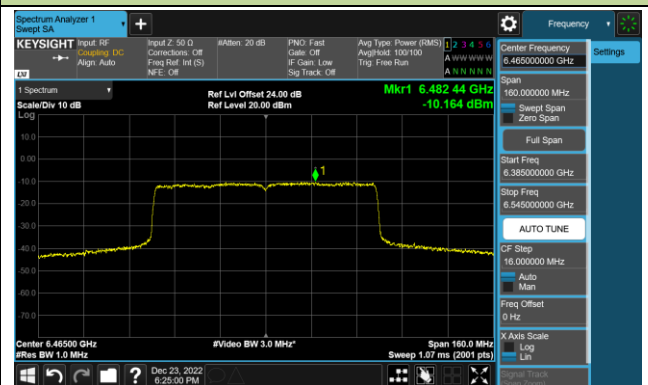

802.11ax-HE80 Power Spectral Density – Ant 0 (Nss=1)

Channel 39 (6145MHz)

Channel 55 (6225MHz)

Channel 87 (6385MHz)

Channel 103 (6465MHz)

Channel 119 (6545MHz)

Channel 135 (6625MHz)

Channel 151 (6705MHz)

Channel 183 (6865MHz)

802.11ax-HE80 Power Spectral Density – Ant 0 (Nss=1)

Channel 199 (6945MHz)

Channel 215 (7025MHz)

802.11ax-HE160 Power Spectral Density – Ant 0 (Nss=1)

Channel 47 (6185MHz)

Channel 79 (6345MHz)