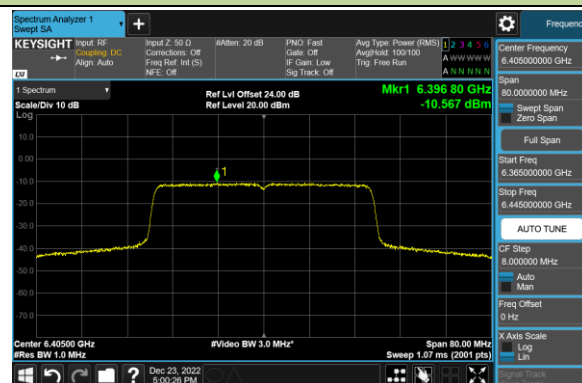

Channel 189 (6895MHz)

Channel 213 (7015MHz)

Channel 229 (7095MHz)

802.11ax-HE40 Power Spectral Density – Ant 1 (Nss=1)

Channel 35 (6125MHz)

Channel 59 (6245MHz)

Channel 91 (6405MHz)

Channel 99 (6445MHz)