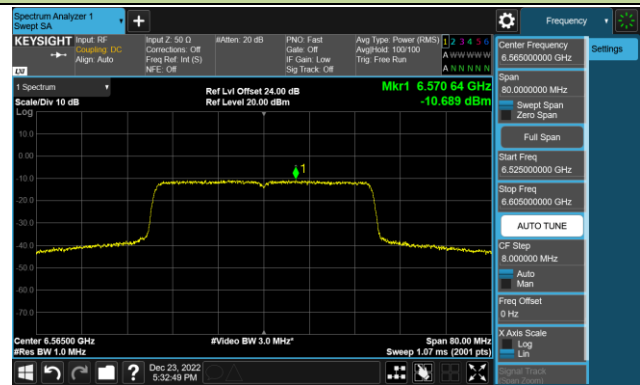

Channel 113 (6515MHz)

Channel 117 (6535MHz)

Channel 153 (6715MHz)

802.11ax-HE20 Power Spectral Density – Ant 2 (Nss=1)

Channel 181 (6855MHz)

Channel 185 (6875MHz)

Channel 189 (6895MHz)

Channel 213 (7015MHz)

Channel 229 (7095MHz)

802.11ax-HE40 Power Spectral Density – Ant 2 (Nss=1)

Channel 35 (6125MHz)

Channel 59 (6245MHz)

Channel 91 (6405MHz)

Channel 99 (6445MHz)

Channel 107 (6485MHz)

Channel 115 (6525MHz)

Channel 123 (6565MHz)

Channel 147 (6685MHz)