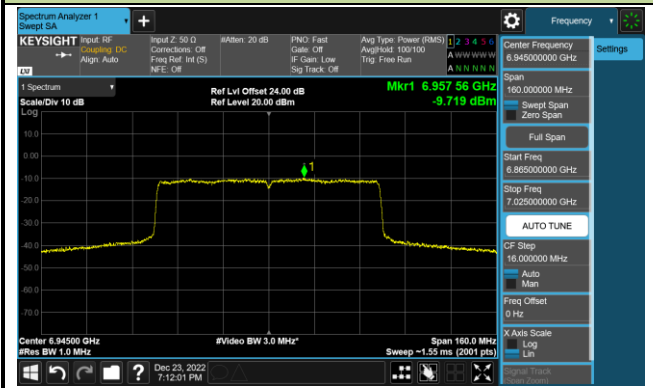

802.11ax-HE80 Power Spectral Density – Ant 0 (Nss=1)

Channel 39 (6145MHz)

Channel 55 (6225MHz)

Channel 87 (6385MHz)

Channel 103 (6465MHz)

Channel 119 (6545MHz)

Channel 135 (6625MHz)

Channel 151 (6705MHz)

Channel 183 (6865MHz)

802.11ax-HE80 Power Spectral Density – Ant 0 (Nss=1)

Channel 199 (6945MHz)

Channel 215 (7025MHz)

802.11ax-HE160 Power Spectral Density – Ant 0 (Nss=1)

Channel 47 (6185MHz)

Channel 79 (6345MHz)