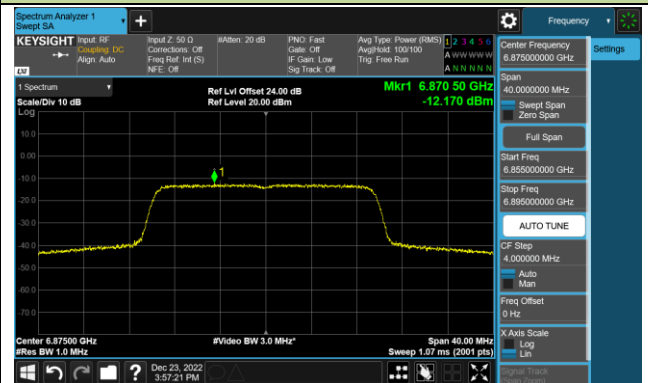

Channel 97 (6435MHz)

Channel 105 (6475MHz)

Channel 113 (6515MHz)

Channel 117 (6535MHz)

Channel 153 (6715MHz)

802.11ax-HE20 Power Spectral Density – Ant 1 (Nss=1)

Channel 181 (6855MHz)

Channel 185 (6875MHz)