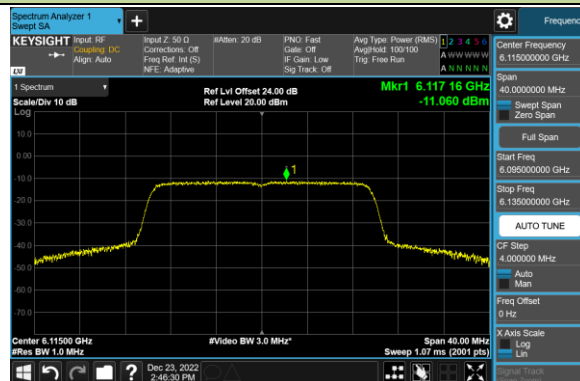

Channel 111 (6505MHz)

Channel 143 (6665MHz)

Channel 175 (6825MHz)

Channel 207 (6985MHz)

802.11ax-HE20 Power Spectral Density – Ant 1 (Nss=1)

Channel 33 (6115MHz)

Channel 61 (6255MHz)

Channel 93 (6415MHz)

Channel 97 (6435MHz)

Channel 105 (6475MHz)

Channel 113 (6515MHz)

Channel 117 (6535MHz)

Channel 153 (6715MHz)

802.11ax-HE20 Power Spectral Density – Ant 1 (Nss=1)

Channel 181 (6855MHz)

Channel 185 (6875MHz)