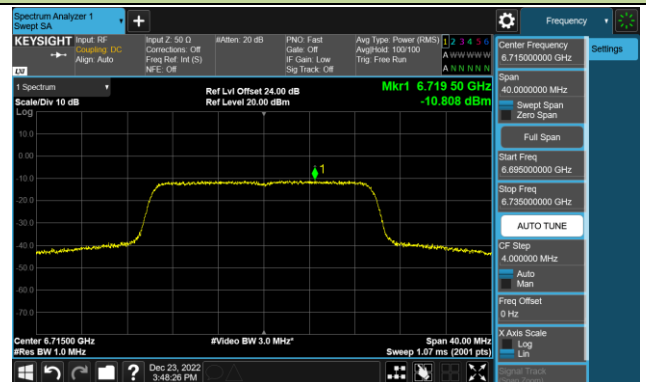

Channel 97 (6435MHz)

Channel 105 (6475MHz)

Channel 113 (6515MHz)

Channel 117 (6535MHz)

Channel 153 (6715MHz)

802.11ax-HE20 Power Spectral Density – Ant 1 (Nss=1)

Channel 181 (6855MHz)

Channel 185 (6875MHz)

Channel 189 (6895MHz)

Channel 213 (7015MHz)

Channel 229 (7095MHz)

802.11ax-HE40 Power Spectral Density – Ant 1 (Nss=1)

Channel 35 (6125MHz)

Channel 59 (6245MHz)

Channel 91 (6405MHz)

Channel 99 (6445MHz)