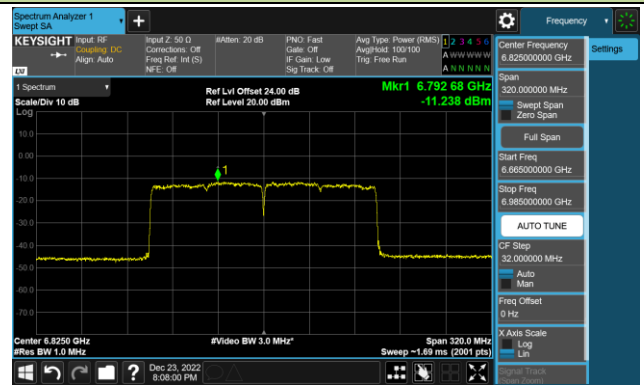

Channel 175 (6825MHz)