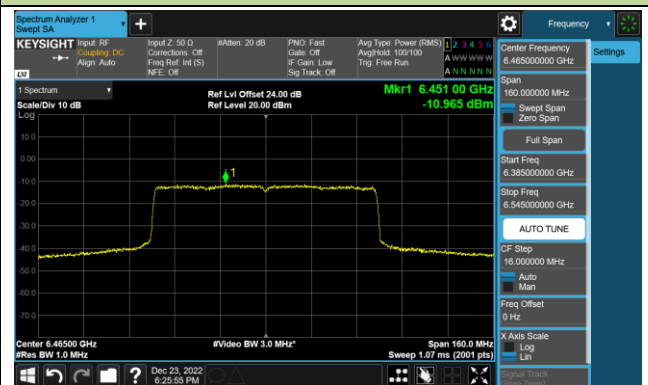

Channel 211 (7005MHz)

Channel 227 (7085MHz)

802.11ax-HE80 Power Spectral Density – Ant 1 (Nss=1)

Channel 39 (6145MHz)

Channel 55 (6225MHz)

Channel 87 (6385MHz)

Channel 103 (6465MHz)

Channel 119 (6545MHz)