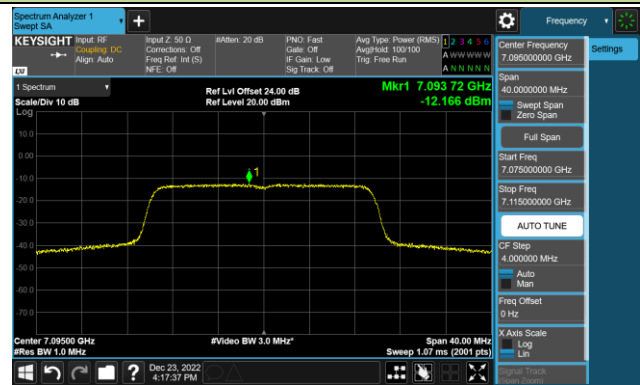

Channel 97 (6435MHz)

Channel 105 (6475MHz)

Channel 113 (6515MHz)

Channel 117 (6535MHz)

Channel 153 (6715MHz)

802.11ax-HE20 Power Spectral Density – Ant 1 (Nss=1)

Channel 181 (6855MHz)

Channel 185 (6875MHz)

Channel 189 (6895MHz)

Channel 213 (7015MHz)

Channel 229 (7095MHz)

802.11ax-HE40 Power Spectral Density – Ant 1 (Nss=1)

Channel 35 (6125MHz)

Channel 59 (6245MHz)

Channel 91 (6405MHz)

Channel 99 (6445MHz)