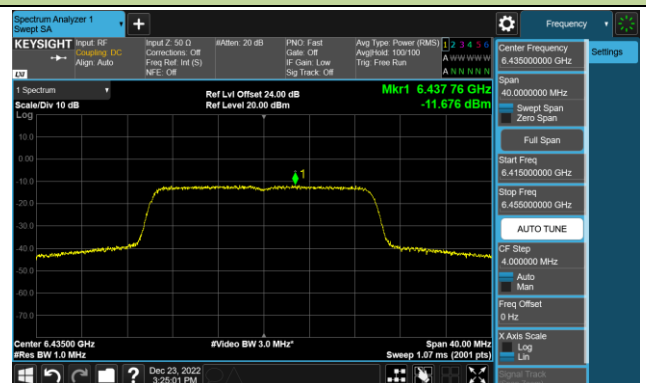

Channel 111 (6505MHz)

Channel 143 (6665MHz)

Channel 175 (6825MHz)

Channel 207 (6985MHz)

802.11ax-HE20 Power Spectral Density – Ant 1 (Nss=1)

Channel 33 (6115MHz)

Channel 61 (6255MHz)

Channel 93 (6415MHz)

Channel 97 (6435MHz)

Channel 105 (6475MHz)

Channel 113 (6515MHz)

Channel 117 (6535MHz)

Channel 153 (6715MHz)

802.11ax-HE20 Power Spectral Density – Ant 1 (Nss=1)

Channel 181 (6855MHz)

Channel 185 (6875MHz)