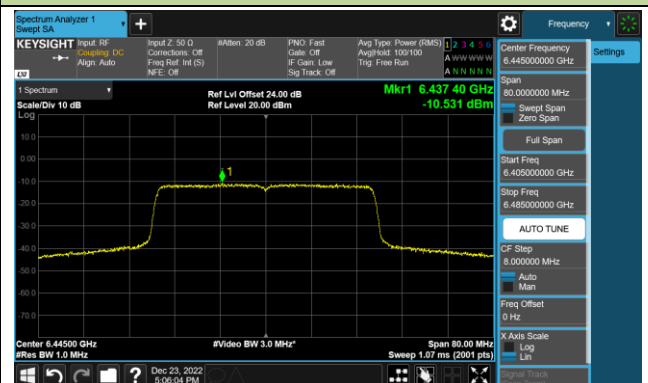

Channel 189 (6895MHz)

Channel 213 (7015MHz)

Channel 229 (7095MHz)

802.11ax-HE40 Power Spectral Density – Ant 1 (Nss=1)

Channel 35 (6125MHz)

Channel 59 (6245MHz)

Channel 91 (6405MHz)

Channel 99 (6445MHz)

Channel 107 (6485MHz)

Channel 115 (6525MHz)

Channel 123 (6565MHz)

Channel 147 (6685MHz)

802.11ax-HE40 Power Spectral Density – Ant 1 (Nss=1)

Channel 179 (6845MHz)

Channel 187 (6885MHz)

Channel 195 (6925MHz)