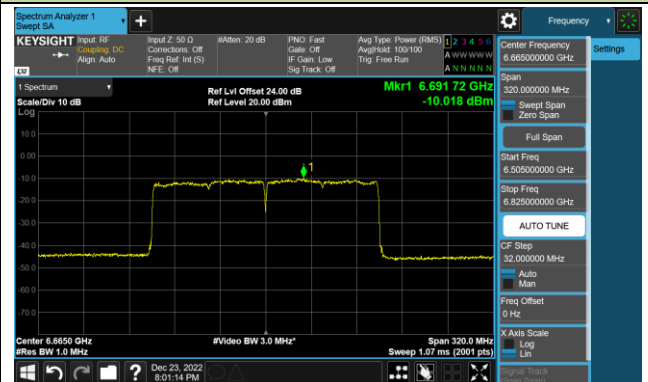

Channel 183 (6865MHz)

802.11ax-HE80 Power Spectral Density – Ant 0 (Nss=1)

Channel 199 (6945MHz)

Channel 215 (7025MHz)

802.11ax-HE160 Power Spectral Density – Ant 0 (Nss=1)

Channel 47 (6185MHz)

Channel 79 (6345MHz)

Channel 111 (6505MHz)

Channel 143 (6665MHz)

Channel 175 (6825MHz)

Channel 207 (6985MHz)

802.11ax-HE20 Power Spectral Density – Ant 1 (Nss=1)

Channel 33 (6115MHz)

Channel 61 (6255MHz)

Channel 93 (6415MHz)