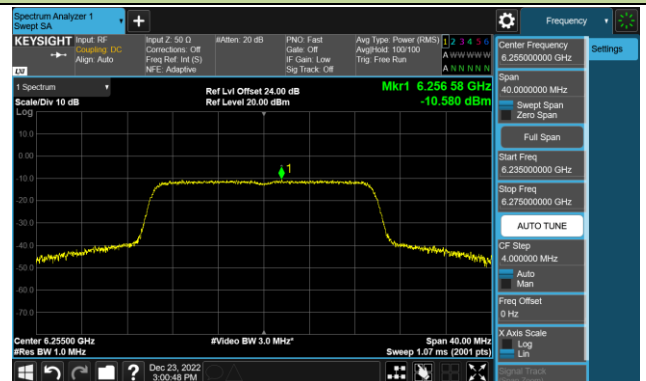

Channel 111 (6505MHz)

Channel 143 (6665MHz)

Channel 175 (6825MHz)

Channel 207 (6985MHz)

802.11ax-HE20 Power Spectral Density – Ant 1 (Nss=1)

Channel 33 (6115MHz)

Channel 61 (6255MHz)

Channel 93 (6415MHz)

Channel 97 (6435MHz)

Channel 105 (6475MHz)

Channel 113 (6515MHz)

Channel 117 (6535MHz)

Channel 153 (6715MHz)

802.11ax-HE20 Power Spectral Density – Ant 1 (Nss=1)

Channel 181 (6855MHz)

Channel 185 (6875MHz)