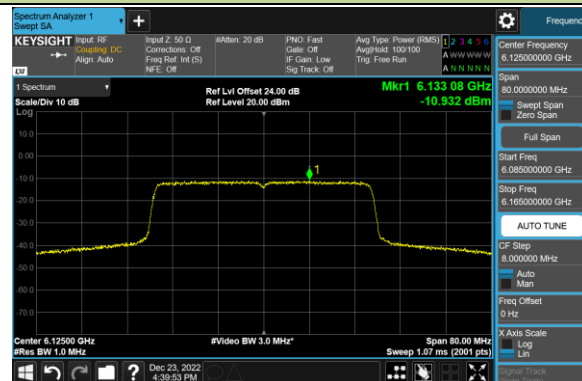

Channel 189 (6895MHz)

Channel 213 (7015MHz)

Channel 229 (7095MHz)

802.11ax-HE40 Power Spectral Density – Ant 1 (Nss=1)

Channel 35 (6125MHz)

Channel 59 (6245MHz)

Channel 91 (6405MHz)

Channel 99 (6445MHz)

Channel 107 (6485MHz)

Channel 115 (6525MHz)

Channel 123 (6565MHz)

Channel 147 (6685MHz)

802.11ax-HE40 Power Spectral Density – Ant 1 (Nss=1)

Channel 179 (6845MHz)

Channel 187 (6885MHz)

Channel 195 (6925MHz)