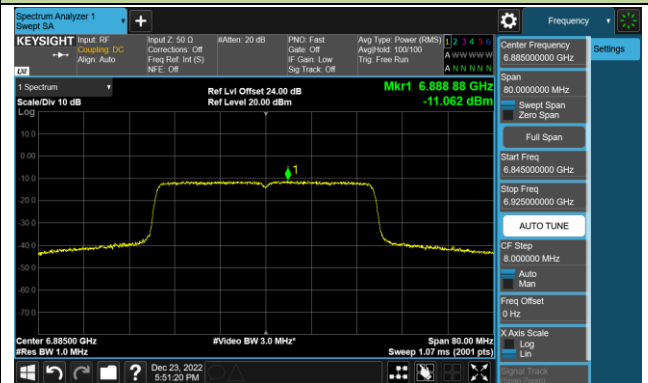

Channel 107 (6485MHz)

Channel 115 (6525MHz)

Channel 123 (6565MHz)

Channel 147 (6685MHz)

802.11ax-HE40 Power Spectral Density – Ant 1 (Nss=1)

Channel 179 (6845MHz)

Channel 187 (6885MHz)

Channel 195 (6925MHz)

Channel 211 (7005MHz)

Channel 227 (7085MHz)

802.11ax-HE80 Power Spectral Density – Ant 1 (Nss=1)

Channel 39 (6145MHz)

Channel 55 (6225MHz)

Channel 87 (6385MHz)

Channel 103 (6465MHz)

Channel 119 (6545MHz)