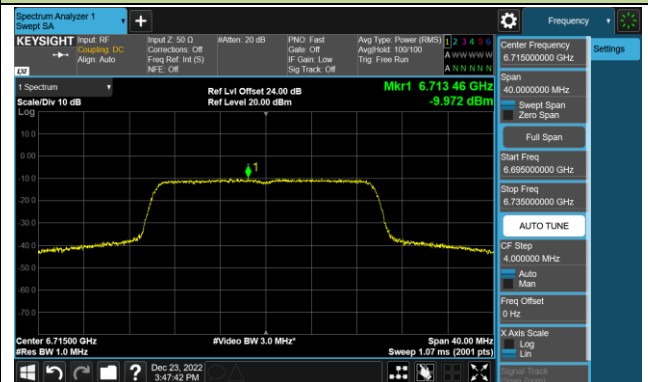

Channel 175 (6825MHz)

Channel 207 (6985MHz)

802.11ax-HE20 Power Spectral Density – Ant 2 (Nss=1)

Channel 33 (6115MHz)

Channel 61 (6255MHz)

Channel 93 (6415MHz)

Channel 97 (6435MHz)

Channel 105 (6475MHz)

Channel 113 (6515MHz)

Channel 117 (6535MHz)

Channel 153 (6715MHz)

802.11ax-HE20 Power Spectral Density – Ant 2 (Nss=1)

Channel 181 (6855MHz)

Channel 185 (6875MHz)

Channel 189 (6895MHz)

Channel 213 (7015MHz)