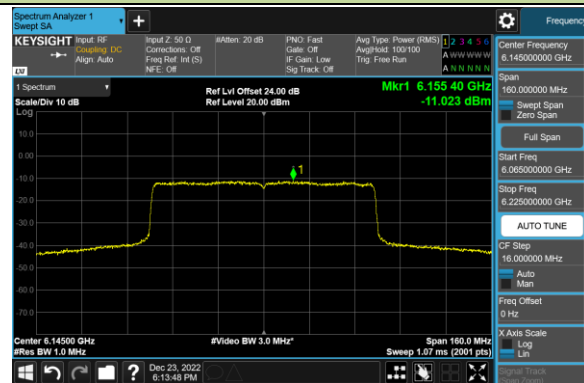

Channel 211 (7005MHz)

Channel 227 (7085MHz)

802.11ax-HE80 Power Spectral Density – Ant 1 (Nss=1)

Channel 39 (6145MHz)

Channel 55 (6225MHz)

Channel 87 (6385MHz)

Channel 103 (6465MHz)

Channel 119 (6545MHz)

Channel 135 (6625MHz)

Channel 151 (6705MHz)

Channel 183 (6865MHz)

802.11ax-HE160 Power Spectral Density – Ant 1 (Nss=1)

Channel 47 (6185MHz)

Channel 79 (6345MHz)

Channel 111 (6505MHz)

Channel 143 (6665MHz)