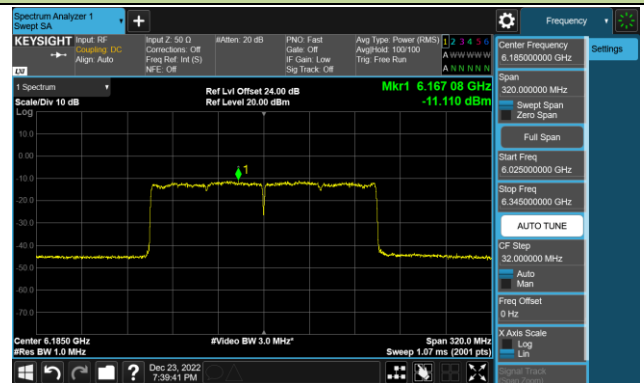

Channel 135 (6625MHz)

Channel 151 (6705MHz)

Channel 183 (6865MHz)

802.11ax-HE160 Power Spectral Density – Ant 1 (Nss=1)

Channel 47 (6185MHz)

Channel 79 (6345MHz)

Channel 111 (6505MHz)

Channel 143 (6665MHz)