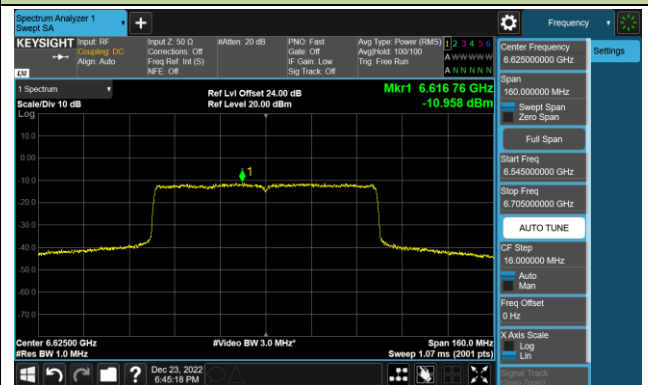

Channel 135 (6625MHz)