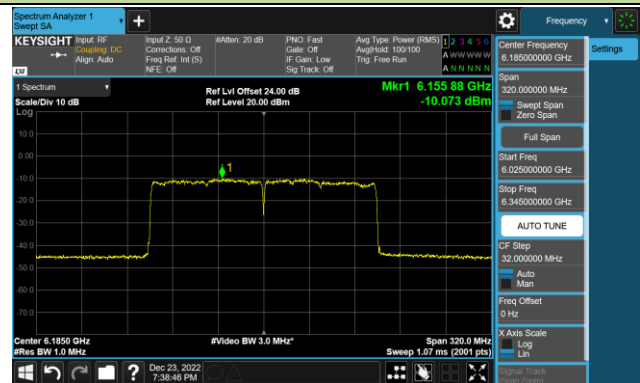

Channel 183 (6865MHz)

802.11ax-HE80 Power Spectral Density – Ant 0 (Nss=1)

Channel 199 (6945MHz)

Channel 215 (7025MHz)

802.11ax-HE160 Power Spectral Density – Ant 0 (Nss=1)

Channel 47 (6185MHz)

Channel 79 (6345MHz)

Channel 111 (6505MHz)

Channel 143 (6665MHz)

Channel 175 (6825MHz)

Channel 207 (6985MHz)

802.11ax-HE20 Power Spectral Density – Ant 1 (Nss=1)

Channel 33 (6115MHz)

Channel 61 (6255MHz)

Channel 93 (6415MHz)