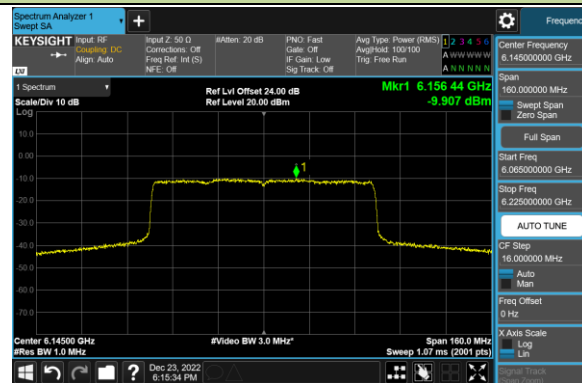

802.11ax-HE80 Power Spectral Density – Ant 0 (Nss=1)

Channel 39 (6145MHz)

Channel 55 (6225MHz)

Channel 87 (6385MHz)

Channel 103 (6465MHz)

Channel 119 (6545MHz)

Channel 135 (6625MHz)

Channel 151 (6705MHz)

Channel 183 (6865MHz)

802.11ax-HE80 Power Spectral Density – Ant 0 (Nss=1)

Channel 199 (6945MHz)

Channel 215 (7025MHz)

802.11ax-HE160 Power Spectral Density – Ant 0 (Nss=1)

Channel 47 (6185MHz)

Channel 79 (6345MHz)