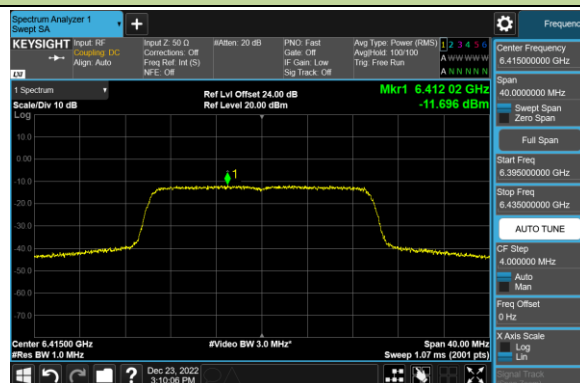

Channel 111 (6505MHz)

Channel 143 (6665MHz)

Channel 175 (6825MHz)

Channel 207 (6985MHz)

802.11ax-HE20 Power Spectral Density – Ant 1 (Nss=1)

Channel 33 (6115MHz)

Channel 61 (6255MHz)

Channel 93 (6415MHz)

Channel 97 (6435MHz)

Channel 105 (6475MHz)

Channel 113 (6515MHz)

Channel 117 (6535MHz)

Channel 153 (6715MHz)

802.11ax-HE20 Power Spectral Density – Ant 1 (Nss=1)

Channel 181 (6855MHz)

Channel 185 (6875MHz)