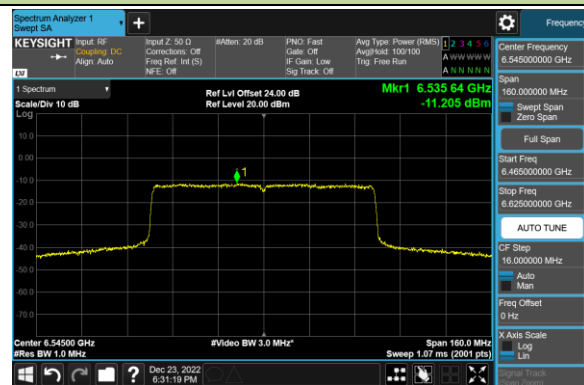

Channel 211 (7005MHz)

Channel 227 (7085MHz)

802.11ax-HE80 Power Spectral Density – Ant 1 (Nss=1)

Channel 39 (6145MHz)

Channel 55 (6225MHz)

Channel 87 (6385MHz)

Channel 103 (6465MHz)

Channel 119 (6545MHz)

Channel 135 (6625MHz)

Channel 151 (6705MHz)

Channel 183 (6865MHz)

802.11ax-HE160 Power Spectral Density – Ant 1 (Nss=1)

Channel 47 (6185MHz)

Channel 79 (6345MHz)

Channel 111 (6505MHz)

Channel 143 (6665MHz)