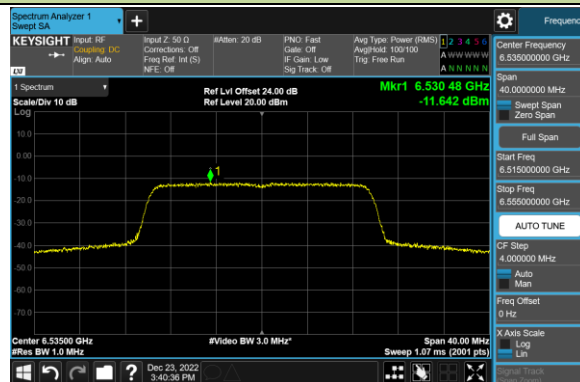

Channel 97 (6435MHz)

Channel 105 (6475MHz)

Channel 113 (6515MHz)

Channel 117 (6535MHz)

Channel 153 (6715MHz)

802.11ax-HE20 Power Spectral Density – Ant 1 (Nss=1)

Channel 181 (6855MHz)

Channel 185 (6875MHz)