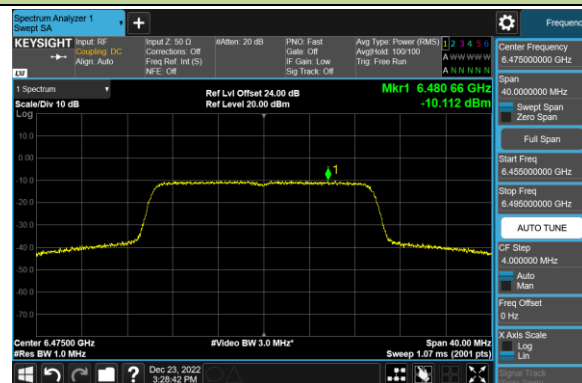

Channel 175 (6825MHz)

Channel 207 (6985MHz)

802.11ax-HE20 Power Spectral Density – Ant 2 (Nss=1)

Channel 33 (6115MHz)

Channel 61 (6255MHz)

Channel 93 (6415MHz)

Channel 97 (6435MHz)

Channel 105 (6475MHz)

Channel 113 (6515MHz)

Channel 117 (6535MHz)

Channel 153 (6715MHz)

802.11ax-HE20 Power Spectral Density – Ant 2 (Nss=1)

Channel 181 (6855MHz)

Channel 185 (6875MHz)

Channel 189 (6895MHz)

Channel 213 (7015MHz)