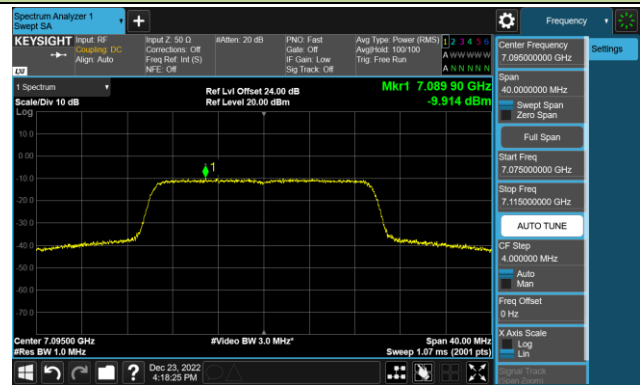

Channel 113 (6515MHz)

Channel 117 (6535MHz)

Channel 153 (6715MHz)

802.11ax-HE20 Power Spectral Density – Ant 2 (Nss=1)

Channel 181 (6855MHz)

Channel 185 (6875MHz)

Channel 189 (6895MHz)

Channel 213 (7015MHz)

Channel 229 (7095MHz)

802.11ax-HE40 Power Spectral Density – Ant 2 (Nss=1)

Channel 35 (6125MHz)

Channel 59 (6245MHz)

Channel 91 (6405MHz)

Channel 99 (6445MHz)

Channel 107 (6485MHz)

Channel 115 (6525MHz)