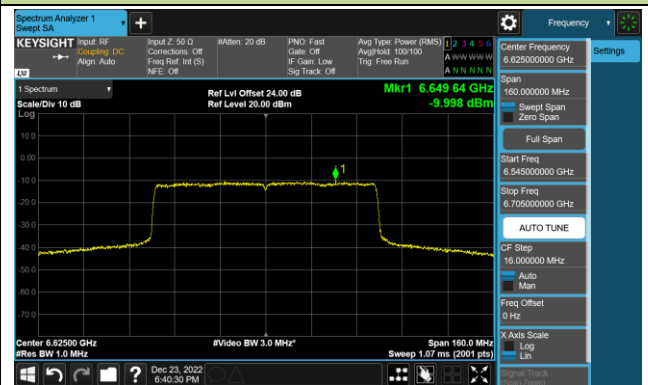

802.11ax-HE80 Power Spectral Density – Ant 0 (Nss=1)

Channel 39 (6145MHz)

Channel 55 (6225MHz)

Channel 87 (6385MHz)

Channel 103 (6465MHz)

Channel 119 (6545MHz)

Channel 135 (6625MHz)

Channel 151 (6705MHz)

Channel 183 (6865MHz)

802.11ax-HE80 Power Spectral Density – Ant 0 (Nss=1)

Channel 199 (6945MHz)

Channel 215 (7025MHz)

802.11ax-HE160 Power Spectral Density – Ant 0 (Nss=1)

Channel 47 (6185MHz)

Channel 79 (6345MHz)