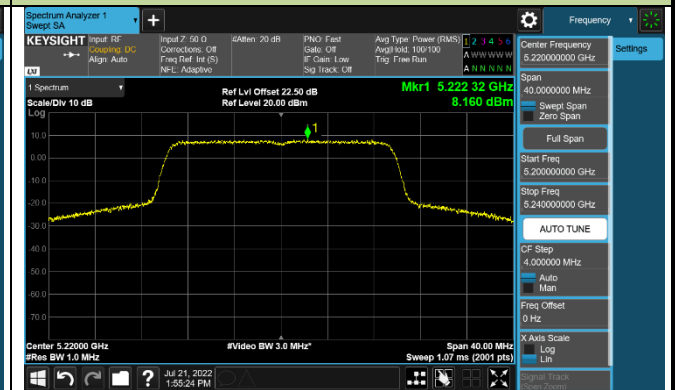

Channel 54 (5270MHz)

Channel 62 (5310MHz)

Channel 102 (5510MHz)

Channel 110 (5550MHz)

Channel 134 (5670MHz)

Channel 142 (5710MHz)

802.11ac-VHT80 Power Spectral Density - Ant 1

Channel 42 (5210MHz)

Channel 58 (5290MHz)

Channel 106 (5530MHz)

Channel 122 (5610MHz)

Channel 138 (5690MHz)

Channel 155 (5775MHz)

802.11ac-VHT160 Power Spectral Density - Ant 1

Channel 50 (5250MHz)

Channel 114 (5570MHz)

802.11ax-HE20 Power Spectral Density - Ant 1

Channel 36 (5180MHz)

Channel 44 (5220MHz)

Channel 48 (5240MHz)

Channel 52 (5260MHz)

Channel 60 (5300MHz)

Channel 64 (5320MHz)

Channel 100 (5500MHz)