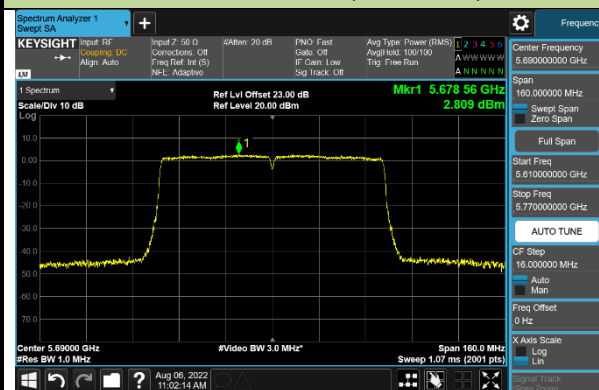

Channel 54 (5270MHz)

Channel 62 (5310MHz)

Channel 102 (5510MHz)

Channel 110 (5550MHz)

Channel 134 (5670MHz)

Channel 142 (5710MHz)

802.11ac-VHT80 Power Spectral Density - Ant 1

Channel 42 (5210MHz)

Channel 58 (5290MHz)

Channel 106 (5530MHz)

Channel 122 (5610MHz)

Channel 138 (5690MHz)

Channel 155 (5775MHz)

802.11ac-VHT160 Power Spectral Density - Ant 1

Channel 50 (5250MHz)

Channel 114 (5570MHz)

802.11ax-HE20 Power Spectral Density - Ant 1

Channel 36 (5180MHz)

Channel 44 (5220MHz)

Channel 48 (5240MHz)

Channel 52 (5260MHz)

Channel 60 (5300MHz)

Channel 64 (5320MHz)

Channel 100 (5500MHz)