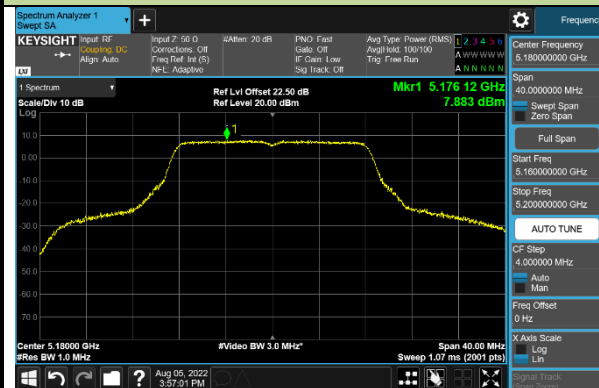

802.11ax-HE160 Power Spectral Density - Ant 0

Channel 50 (5250MHz)

Channel 114 (5570MHz)

802.11a Power Spectral Density - Ant 1

Channel 36 (5180MHz)

Channel 44 (5220MHz)

Channel 48 (5240MHz)

Channel 52 (5260MHz)

Channel 60 (5300MHz)

Channel 64 (5320MHz)

Channel 100 (5500MHz)

Channel 116 (5580MHz)

802.11ac-VHT20 Power Spectral Density - Ant 1

Channel 36 (5180MHz)

Channel 44 (5220MHz)

Channel 48 (5240MHz)