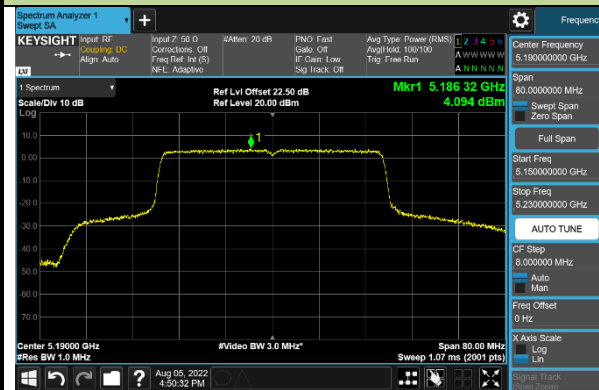

802.11ax-HE40 Power Spectral Density - Ant 0

Channel 38 (5190MHz)

Channel 46 (5230MHz)

Channel 54 (5270MHz)

Channel 62 (5310MHz)

Channel 102 (5510MHz)

Channel 110 (5550MHz)

Channel 134 (5670MHz)

Channel 142 (5710MHz)

802.11ax-HE80 Power Spectral Density - Ant 0

Channel 42 (5210MHz)

Channel 58 (5290MHz)

Channel 106 (5530MHz)

Channel 122 (5610MHz)

Channel 138 (5690MHz)

Channel 155 (5775MHz)