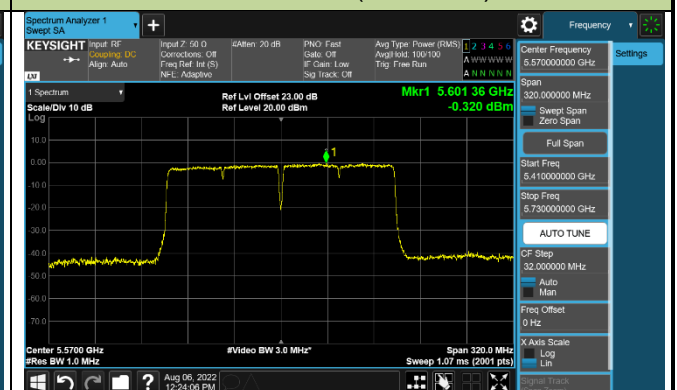

Channel 54 (5270MHz)

Channel 62 (5310MHz)

Channel 102 (5510MHz)

Channel 110 (5550MHz)

Channel 134 (5670MHz)

Channel 142 (5710MHz)

802.11ac-VHT80 Power Spectral Density - Ant 1

Channel 42 (5210MHz)

Channel 58 (5290MHz)

Channel 106 (5530MHz)

Channel 122 (5610MHz)

Channel 138 (5690MHz)

Channel 155 (5775MHz)

802.11ac-VHT160 Power Spectral Density - Ant 1

Channel 50 (5250MHz)

Channel 114 (5570MHz)

802.11ax-HE20 Power Spectral Density - Ant 1

Channel 36 (5180MHz)

Channel 44 (5220MHz)

Channel 48 (5240MHz)

Channel 52 (5260MHz)

Channel 60 (5300MHz)

Channel 64 (5320MHz)

Channel 100 (5500MHz)