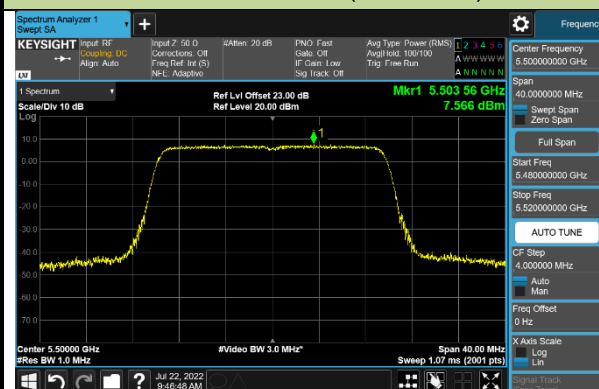

Channel 58 (5290MHz)

Channel 106 (5530MHz)

Channel 122 (5610MHz)

Channel 138 (5690MHz)

Channel 155 (5775MHz)

802.11ac-VHT160 Power Spectral Density - Ant 1

Channel 50 (5250MHz)

Channel 114 (5570MHz)

802.11ax-HE20 Power Spectral Density - Ant 1

Channel 36 (5180MHz)

Channel 44 (5220MHz)

Channel 48 (5240MHz)

Channel 52 (5260MHz)

Channel 60 (5300MHz)

Channel 64 (5320MHz)

Channel 100 (5500MHz)

Channel 116 (5580MHz)