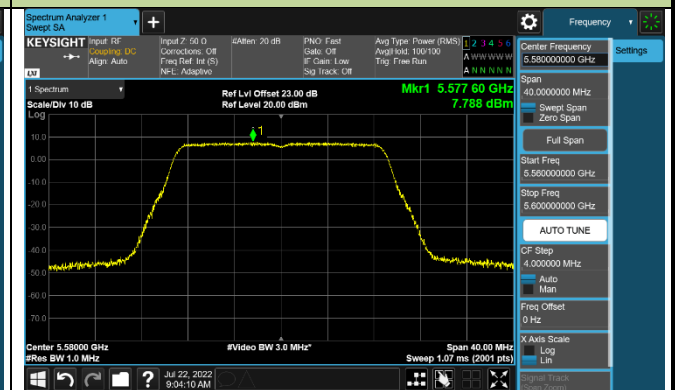

Channel 52 (5260MHz)

Channel 60 (5300MHz)

Channel 64 (5320MHz)

Channel 100 (5500MHz)

Channel 116 (5580MHz)

802.11ac-VHT40 Power Spectral Density - Ant 1

Channel 38 (5190MHz)

Channel 46 (5230MHz)

Channel 54 (5270MHz)

Channel 62 (5310MHz)

Channel 102 (5510MHz)

Channel 110 (5550MHz)

Channel 134 (5670MHz)

Channel 142 (5710MHz)

802.11ac-VHT80 Power Spectral Density - Ant 1

Channel 42 (5210MHz)