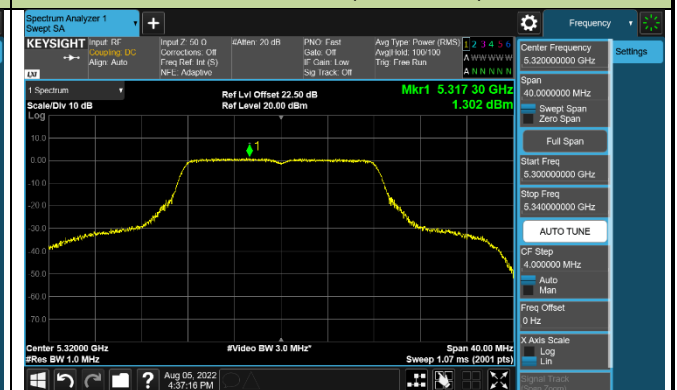

Channel 142 (5710MHz)

802.11ax-HE80 Power Spectral Density - Ant 0

Channel 42 (5210MHz)

Channel 58 (5290MHz)

Channel 106 (5530MHz)

Channel 122 (5610MHz)

Channel 138 (5690MHz)

Channel 155 (5775MHz)

802.11ax-HE160 Power Spectral Density - Ant 0

Channel 50 (5250MHz)

Channel 114 (5570MHz)

802.11a Power Spectral Density - Ant 1

Channel 36 (5180MHz)

Channel 44 (5220MHz)

Channel 48 (5240MHz)

Channel 52 (5260MHz)

Channel 60 (5300MHz)

Channel 64 (5320MHz)

Channel 100 (5500MHz)

Channel 116 (5580MHz)

802.11ac-VHT20 Power Spectral Density - Ant 1

Channel 36 (5180MHz)

Channel 44 (5220MHz)

Channel 48 (5240MHz)