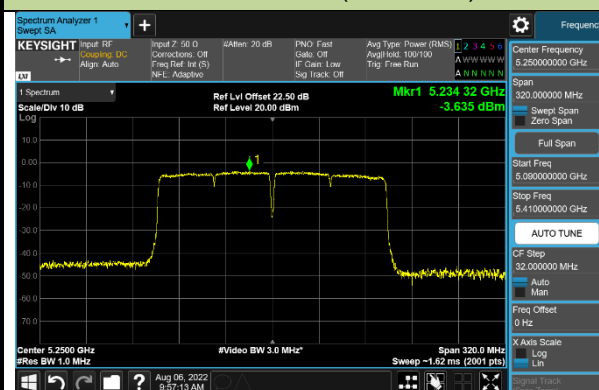

Channel 58 (5290MHz)

Channel 106 (5530MHz)

Channel 122 (5610MHz)

Channel 138 (5690MHz)

Channel 155 (5775MHz)

802.11ac-VHT160 Power Spectral Density - Ant 1

Channel 50 (5250MHz)

Channel 114 (5570MHz)