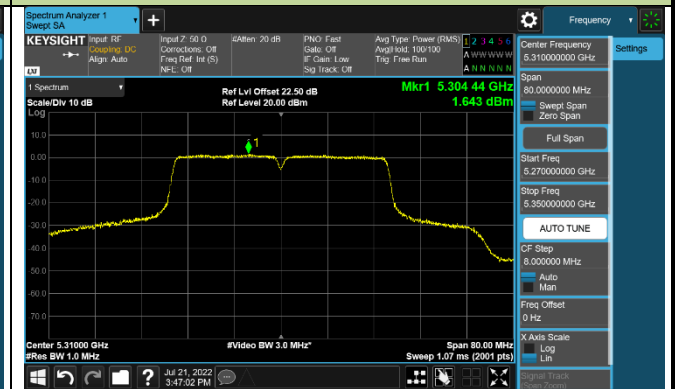

Channel 52 (5260MHz)

Channel 60 (5300MHz)

Channel 64 (5320MHz)

Channel 100 (5500MHz)

Channel 116 (5580MHz)

802.11ac-VHT40 Power Spectral Density - Ant 1

Channel 38 (5190MHz)

Channel 46 (5230MHz)

Channel 54 (5270MHz)

Channel 62 (5310MHz)

Channel 102 (5510MHz)

Channel 110 (5550MHz)

Channel 134 (5670MHz)

Channel 142 (5710MHz)

802.11ac-VHT80 Power Spectral Density - Ant 1

Channel 42 (5210MHz)