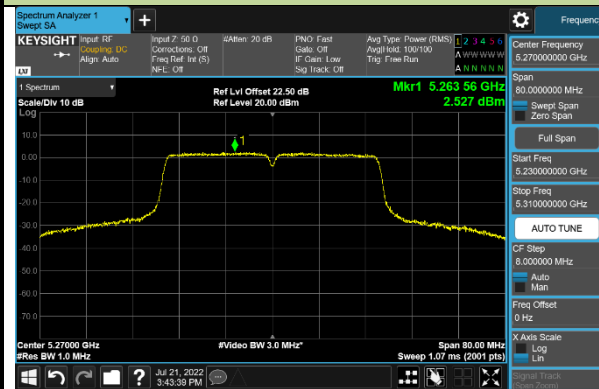

Channel 52 (5260MHz)

Channel 60 (5300MHz)

Channel 64 (5320MHz)

Channel 100 (5500MHz)

Channel 116 (5580MHz)

802.11ac-VHT40 Power Spectral Density - Ant 1

Channel 38 (5190MHz)

Channel 46 (5230MHz)

Channel 54 (5270MHz)

Channel 62 (5310MHz)

Channel 102 (5510MHz)

Channel 110 (5550MHz)

Channel 134 (5670MHz)

Channel 142 (5710MHz)

802.11ac-VHT80 Power Spectral Density - Ant 1

Channel 42 (5210MHz)