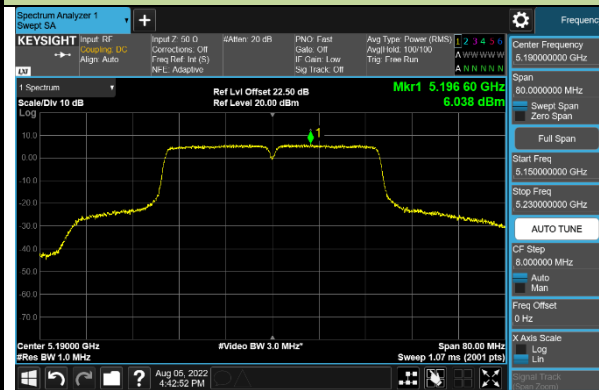

Channel 52 (5260MHz)

Channel 60 (5300MHz)

Channel 64 (5320MHz)

Channel 100 (5500MHz)

Channel 116 (5580MHz)

802.11ac-VHT40 Power Spectral Density - Ant 1

Channel 38 (5190MHz)

Channel 46 (5230MHz)

Channel 54 (5270MHz)

Channel 62 (5310MHz)

Channel 102 (5510MHz)

Channel 110 (5550MHz)

Channel 134 (5670MHz)

Channel 142 (5710MHz)

802.11ac-VHT80 Power Spectral Density - Ant 1

Channel 42 (5210MHz)