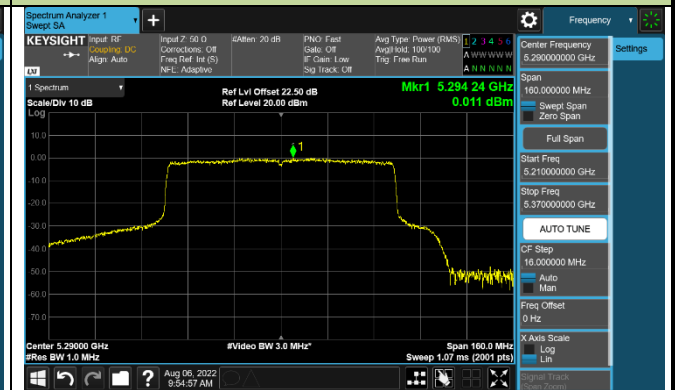

Channel 142 (5710MHz)

802.11ax-HE80 Power Spectral Density - Ant 0

Channel 42 (5210MHz)

Channel 58 (5290MHz)

Channel 106 (5530MHz)

Channel 122 (5610MHz)

Channel 138 (5690MHz)

Channel 155 (5775MHz)

802.11ax-HE160 Power Spectral Density - Ant 0

Channel 50 (5250MHz)

Channel 114 (5570MHz)

802.11a Power Spectral Density - Ant 1

Channel 36 (5180MHz)

Channel 44 (5220MHz)

Channel 48 (5240MHz)

Channel 52 (5260MHz)