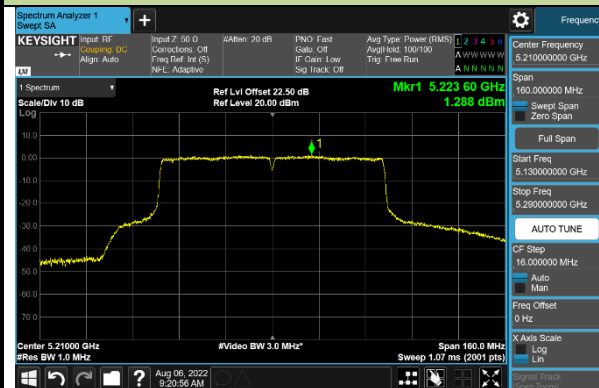

Channel 54 (5270MHz)

Channel 62 (5310MHz)

Channel 102 (5510MHz)

Channel 110 (5550MHz)

Channel 134 (5670MHz)

Channel 142 (5710MHz)

802.11ac-VHT80 Power Spectral Density - Ant 1

Channel 42 (5210MHz)

Channel 58 (5290MHz)

Channel 106 (5530MHz)

Channel 122 (5610MHz)

Channel 138 (5690MHz)

Channel 155 (5775MHz)

802.11ac-VHT160 Power Spectral Density - Ant 1

Channel 50 (5250MHz)

Channel 114 (5570MHz)