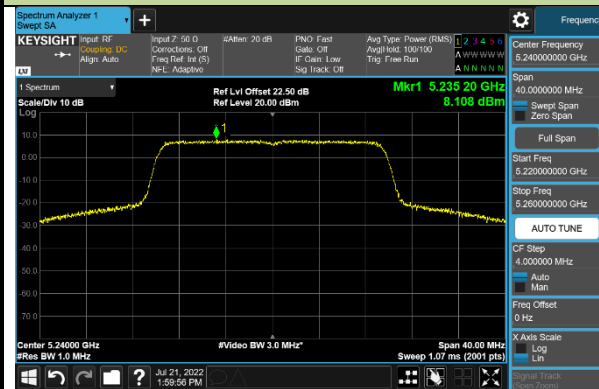

Channel 58 (5290MHz)

Channel 106 (5530MHz)

Channel 122 (5610MHz)

Channel 138 (5690MHz)

Channel 155 (5775MHz)

802.11ac-VHT160 Power Spectral Density - Ant 1

Channel 50 (5250MHz)

Channel 114 (5570MHz)

802.11ax-HE20 Power Spectral Density - Ant 1

Channel 36 (5180MHz)

Channel 44 (5220MHz)

Channel 48 (5240MHz)

Channel 52 (5260MHz)

Channel 60 (5300MHz)

Channel 64 (5320MHz)

Channel 100 (5500MHz)

Channel 116 (5580MHz)