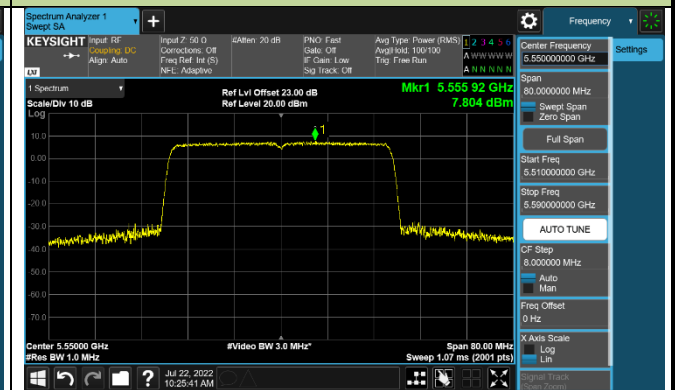

802.11ax-HE40 Power Spectral Density - Ant 0

Channel 38 (5190MHz)

Channel 46 (5230MHz)

Channel 54 (5270MHz)

Channel 62 (5310MHz)

Channel 102 (5510MHz)

Channel 110 (5550MHz)

Channel 134 (5670MHz)

Channel 142 (5710MHz)

802.11ax-HE80 Power Spectral Density - Ant 0

Channel 42 (5210MHz)

Channel 58 (5290MHz)

Channel 106 (5530MHz)

Channel 122 (5610MHz)

Channel 138 (5690MHz)

Channel 155 (5775MHz)