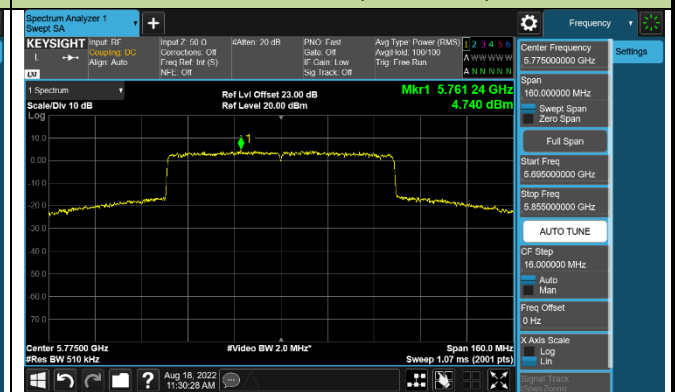

Channel 142 (5710MHz)

802.11ax-HE80 Power Spectral Density - Ant 0

Channel 42 (5210MHz)

Channel 58 (5290MHz)

Channel 106 (5530MHz)

Channel 122 (5610MHz)

Channel 138 (5690MHz)

Channel 155 (5775MHz)

802.11ax-HE160 Power Spectral Density - Ant 0

Channel 50 (5250MHz)

Channel 114 (5570MHz)

802.11a Power Spectral Density - Ant 1

Channel 36 (5180MHz)

Channel 44 (5220MHz)

Channel 48 (5240MHz)

Channel 52 (5260MHz)