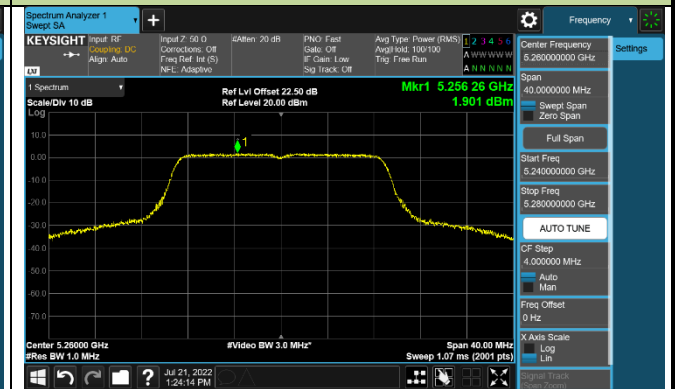

Channel 52 (5260MHz)