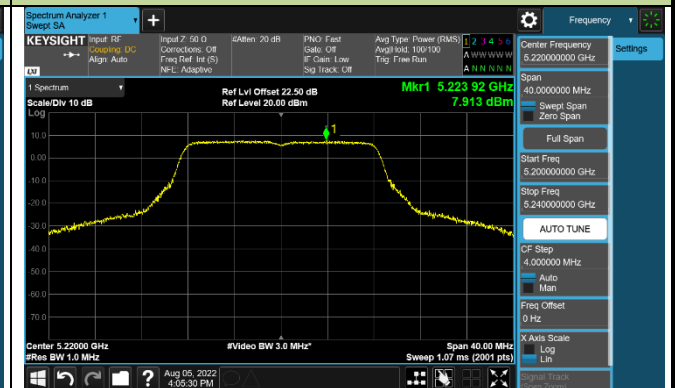

Channel 142 (5710MHz)

802.11ax-HE80 Power Spectral Density - Ant 0

Channel 42 (5210MHz)

Channel 58 (5290MHz)

Channel 106 (5530MHz)

Channel 122 (5610MHz)

Channel 138 (5690MHz)

Channel 155 (5775MHz)

802.11ax-HE160 Power Spectral Density - Ant 0

Channel 50 (5250MHz)

Channel 114 (5570MHz)

802.11a Power Spectral Density - Ant 1

Channel 36 (5180MHz)

Channel 44 (5220MHz)

Channel 48 (5240MHz)

Channel 52 (5260MHz)

Channel 60 (5300MHz)

Channel 64 (5320MHz)

Channel 100 (5500MHz)

Channel 116 (5580MHz)

802.11ac-VHT20 Power Spectral Density - Ant 1

Channel 36 (5180MHz)

Channel 44 (5220MHz)

Channel 48 (5240MHz)