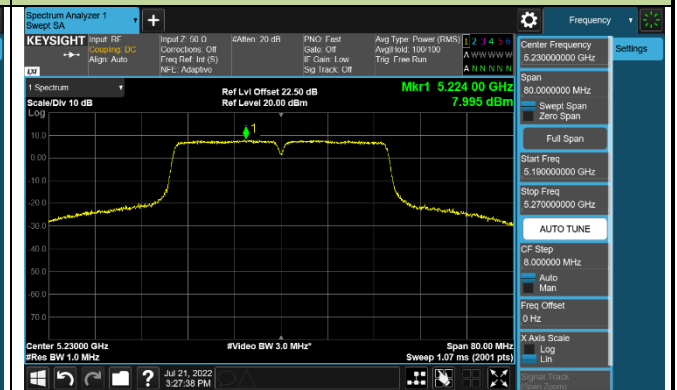

Channel 52 (5260MHz)

Channel 60 (5300MHz)

Channel 64 (5320MHz)

Channel 100 (5500MHz)

Channel 116 (5580MHz)

802.11ac-VHT40 Power Spectral Density - Ant 1

Channel 38 (5190MHz)

Channel 46 (5230MHz)

Channel 54 (5270MHz)

Channel 62 (5310MHz)

Channel 102 (5510MHz)

Channel 110 (5550MHz)

Channel 134 (5670MHz)

Channel 142 (5710MHz)

802.11ac-VHT80 Power Spectral Density - Ant 1

Channel 42 (5210MHz)