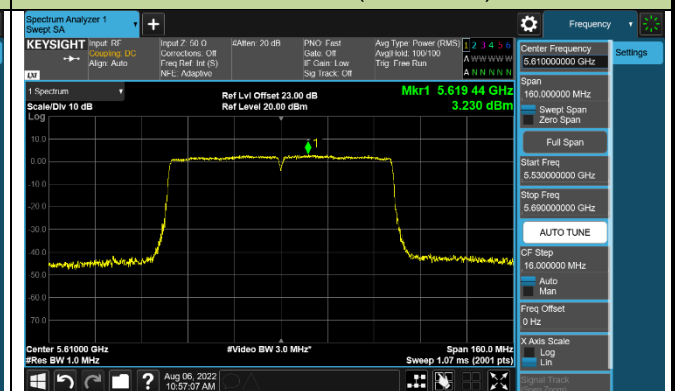

Channel 54 (5270MHz)

Channel 62 (5310MHz)

Channel 102 (5510MHz)

Channel 110 (5550MHz)

Channel 134 (5670MHz)

Channel 142 (5710MHz)

802.11ac-VHT80 Power Spectral Density - Ant 1

Channel 42 (5210MHz)

Channel 58 (5290MHz)

Channel 106 (5530MHz)

Channel 122 (5610MHz)

Channel 138 (5690MHz)

Channel 155 (5775MHz)

802.11ac-VHT160 Power Spectral Density - Ant 1

Channel 50 (5250MHz)

Channel 114 (5570MHz)