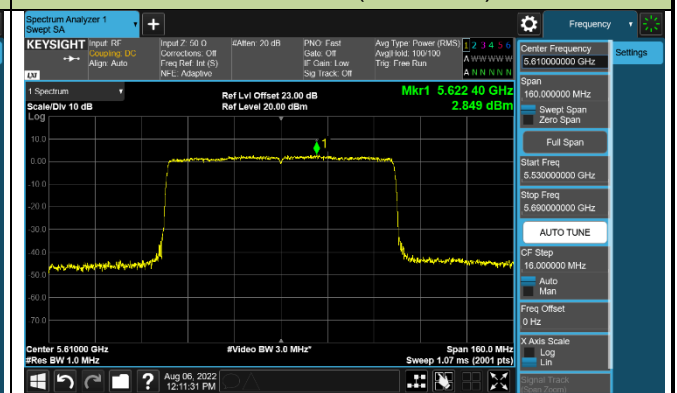

Channel 142 (5710MHz)

802.11ax-HE80 Power Spectral Density - Ant 0

Channel 42 (5210MHz)

Channel 58 (5290MHz)

Channel 106 (5530MHz)

Channel 122 (5610MHz)

Channel 138 (5690MHz)

Channel 155 (5775MHz)

802.11ax-HE160 Power Spectral Density - Ant 0

Channel 50 (5250MHz)

Channel 114 (5570MHz)

802.11a Power Spectral Density - Ant 1

Channel 36 (5180MHz)

Channel 44 (5220MHz)

Channel 48 (5240MHz)

Channel 52 (5260MHz)