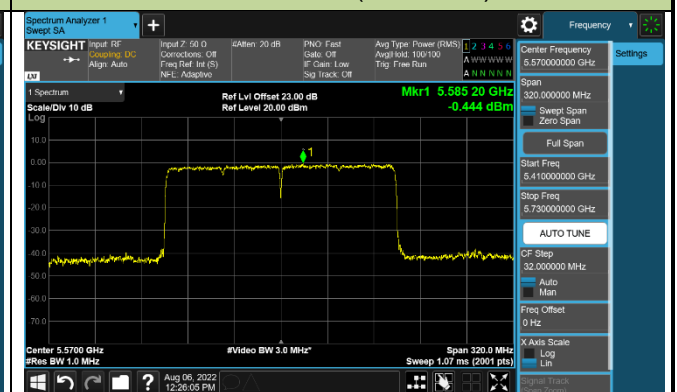

Channel 142 (5710MHz)

802.11ax-HE80 Power Spectral Density - Ant 0

Channel 42 (5210MHz)

Channel 58 (5290MHz)

Channel 106 (5530MHz)

Channel 122 (5610MHz)

Channel 138 (5690MHz)

Channel 155 (5775MHz)

802.11ax-HE160 Power Spectral Density - Ant 0

Channel 50 (5250MHz)

Channel 114 (5570MHz)

802.11a Power Spectral Density - Ant 1

Channel 36 (5180MHz)

Channel 44 (5220MHz)

Channel 48 (5240MHz)

Channel 52 (5260MHz)