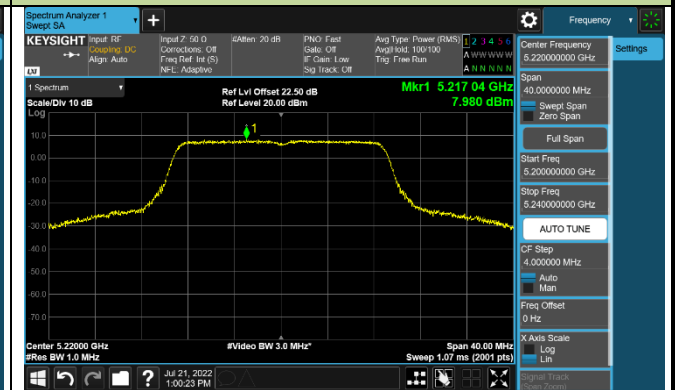

802.11ax-HE160 Power Spectral Density - Ant 0

Channel 50 (5250MHz)

Channel 114 (5570MHz)

802.11a Power Spectral Density - Ant 1

Channel 36 (5180MHz)

Channel 44 (5220MHz)

Channel 48 (5240MHz)

Channel 52 (5260MHz)

Channel 60 (5300MHz)

Channel 64 (5320MHz)

Channel 100 (5500MHz)

Channel 116 (5580MHz)

802.11ac-VHT20 Power Spectral Density - Ant 1

Channel 36 (5180MHz)

Channel 44 (5220MHz)

Channel 48 (5240MHz)

Channel 52 (5260MHz)

Channel 60 (5300MHz)

Channel 64 (5320MHz)

Channel 100 (5500MHz)

Channel 116 (5580MHz)

802.11ac-VHT40 Power Spectral Density - Ant 1

Channel 38 (5190MHz)

Channel 46 (5230MHz)