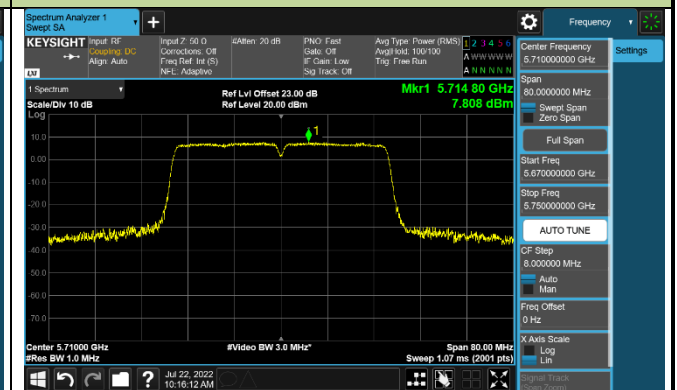

Channel 54 (5270MHz)

Channel 62 (5310MHz)

Channel 102 (5510MHz)

Channel 110 (5550MHz)

Channel 134 (5670MHz)

Channel 142 (5710MHz)

802.11ac-VHT80 Power Spectral Density - Ant 1

Channel 42 (5210MHz)

Channel 58 (5290MHz)

Channel 106 (5530MHz)

Channel 122 (5610MHz)

Channel 138 (5690MHz)

Channel 155 (5775MHz)

802.11ac-VHT160 Power Spectral Density - Ant 1

Channel 50 (5250MHz)

Channel 114 (5570MHz)