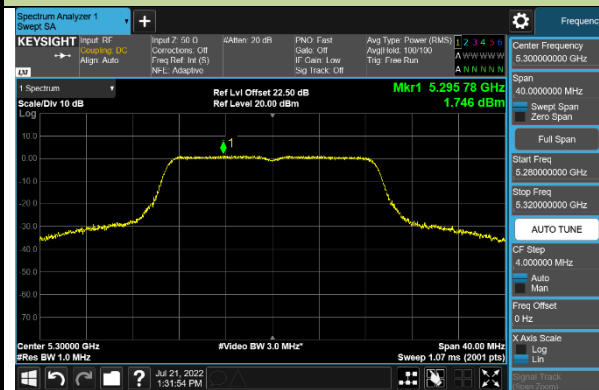

802.11ax-HE160 Power Spectral Density - Ant 0

Channel 50 (5250MHz)

Channel 114 (5570MHz)

802.11a Power Spectral Density - Ant 1

Channel 36 (5180MHz)

Channel 44 (5220MHz)

Channel 48 (5240MHz)

Channel 52 (5260MHz)

Channel 60 (5300MHz)

Channel 64 (5320MHz)

Channel 100 (5500MHz)

Channel 116 (5580MHz)

802.11ac-VHT20 Power Spectral Density - Ant 1

Channel 36 (5180MHz)

Channel 44 (5220MHz)

Channel 48 (5240MHz)

Channel 52 (5260MHz)

Channel 60 (5300MHz)

Channel 64 (5320MHz)

Channel 100 (5500MHz)

Channel 116 (5580MHz)

802.11ac-VHT40 Power Spectral Density - Ant 1

Channel 38 (5190MHz)

Channel 46 (5230MHz)