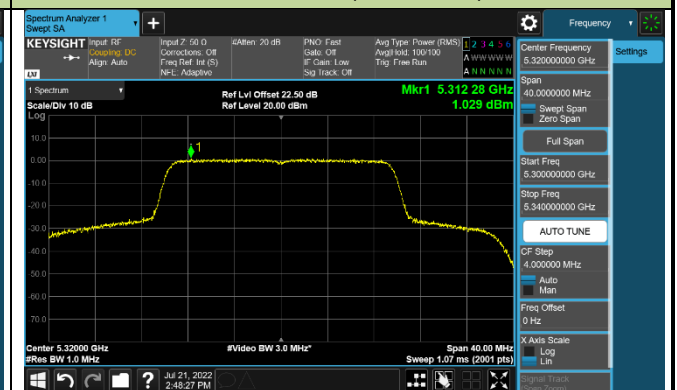

Channel 58 (5290MHz)

Channel 106 (5530MHz)

Channel 122 (5610MHz)

Channel 138 (5690MHz)

Channel 155 (5775MHz)

802.11ac-VHT160 Power Spectral Density - Ant 1

Channel 50 (5250MHz)

Channel 114 (5570MHz)

802.11ax-HE20 Power Spectral Density - Ant 1

Channel 36 (5180MHz)

Channel 44 (5220MHz)

Channel 48 (5240MHz)

Channel 52 (5260MHz)

Channel 60 (5300MHz)

Channel 64 (5320MHz)

Channel 100 (5500MHz)

Channel 116 (5580MHz)