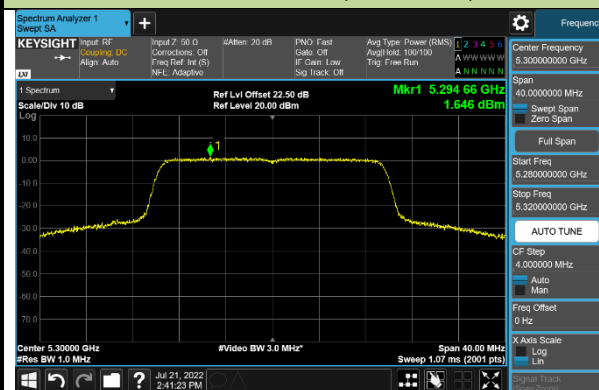

Channel 58 (5290MHz)

Channel 106 (5530MHz)

Channel 122 (5610MHz)

Channel 138 (5690MHz)

Channel 155 (5775MHz)

802.11ac-VHT160 Power Spectral Density - Ant 1

Channel 50 (5250MHz)

Channel 114 (5570MHz)

802.11ax-HE20 Power Spectral Density - Ant 1

Channel 36 (5180MHz)

Channel 44 (5220MHz)

Channel 48 (5240MHz)

Channel 52 (5260MHz)

Channel 60 (5300MHz)

Channel 64 (5320MHz)

Channel 100 (5500MHz)

Channel 116 (5580MHz)