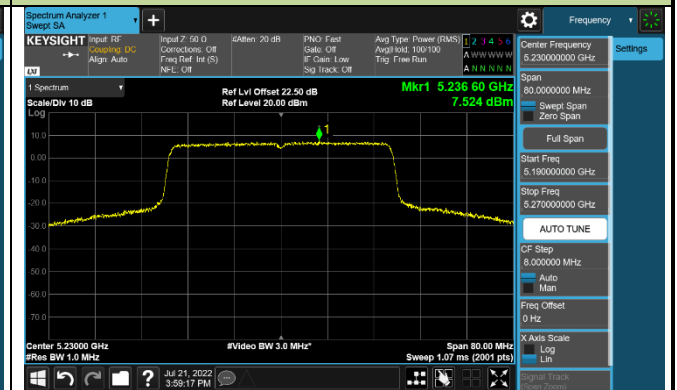

802.11ax-HE40 Power Spectral Density - Ant 0

Channel 38 (5190MHz)

Channel 46 (5230MHz)

Channel 54 (5270MHz)

Channel 62 (5310MHz)

Channel 102 (5510MHz)

Channel 110 (5550MHz)

Channel 134 (5670MHz)

Channel 142 (5710MHz)

802.11ax-HE80 Power Spectral Density - Ant 0

Channel 42 (5210MHz)

Channel 58 (5290MHz)

Channel 106 (5530MHz)

Channel 122 (5610MHz)

Channel 138 (5690MHz)

Channel 155 (5775MHz)