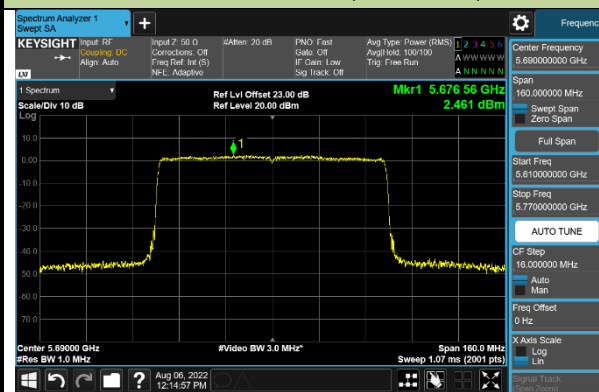

Channel 142 (5710MHz)

802.11ax-HE80 Power Spectral Density - Ant 0

Channel 42 (5210MHz)

Channel 58 (5290MHz)

Channel 106 (5530MHz)

Channel 122 (5610MHz)

Channel 138 (5690MHz)

Channel 155 (5775MHz)

802.11ax-HE160 Power Spectral Density - Ant 0

Channel 50 (5250MHz)

Channel 114 (5570MHz)

802.11a Power Spectral Density - Ant 1

Channel 36 (5180MHz)

Channel 44 (5220MHz)

Channel 48 (5240MHz)

Channel 52 (5260MHz)