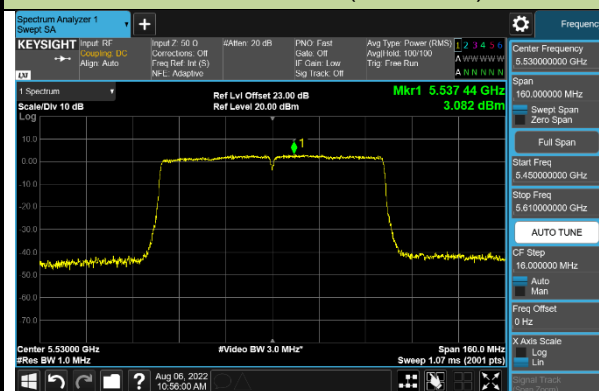

Channel 54 (5270MHz)

Channel 62 (5310MHz)

Channel 102 (5510MHz)

Channel 110 (5550MHz)

Channel 134 (5670MHz)

Channel 142 (5710MHz)

802.11ac-VHT80 Power Spectral Density - Ant 1

Channel 42 (5210MHz)

Channel 58 (5290MHz)

Channel 106 (5530MHz)

Channel 122 (5610MHz)

Channel 138 (5690MHz)

Channel 155 (5775MHz)

802.11ac-VHT160 Power Spectral Density - Ant 1

Channel 50 (5250MHz)

Channel 114 (5570MHz)