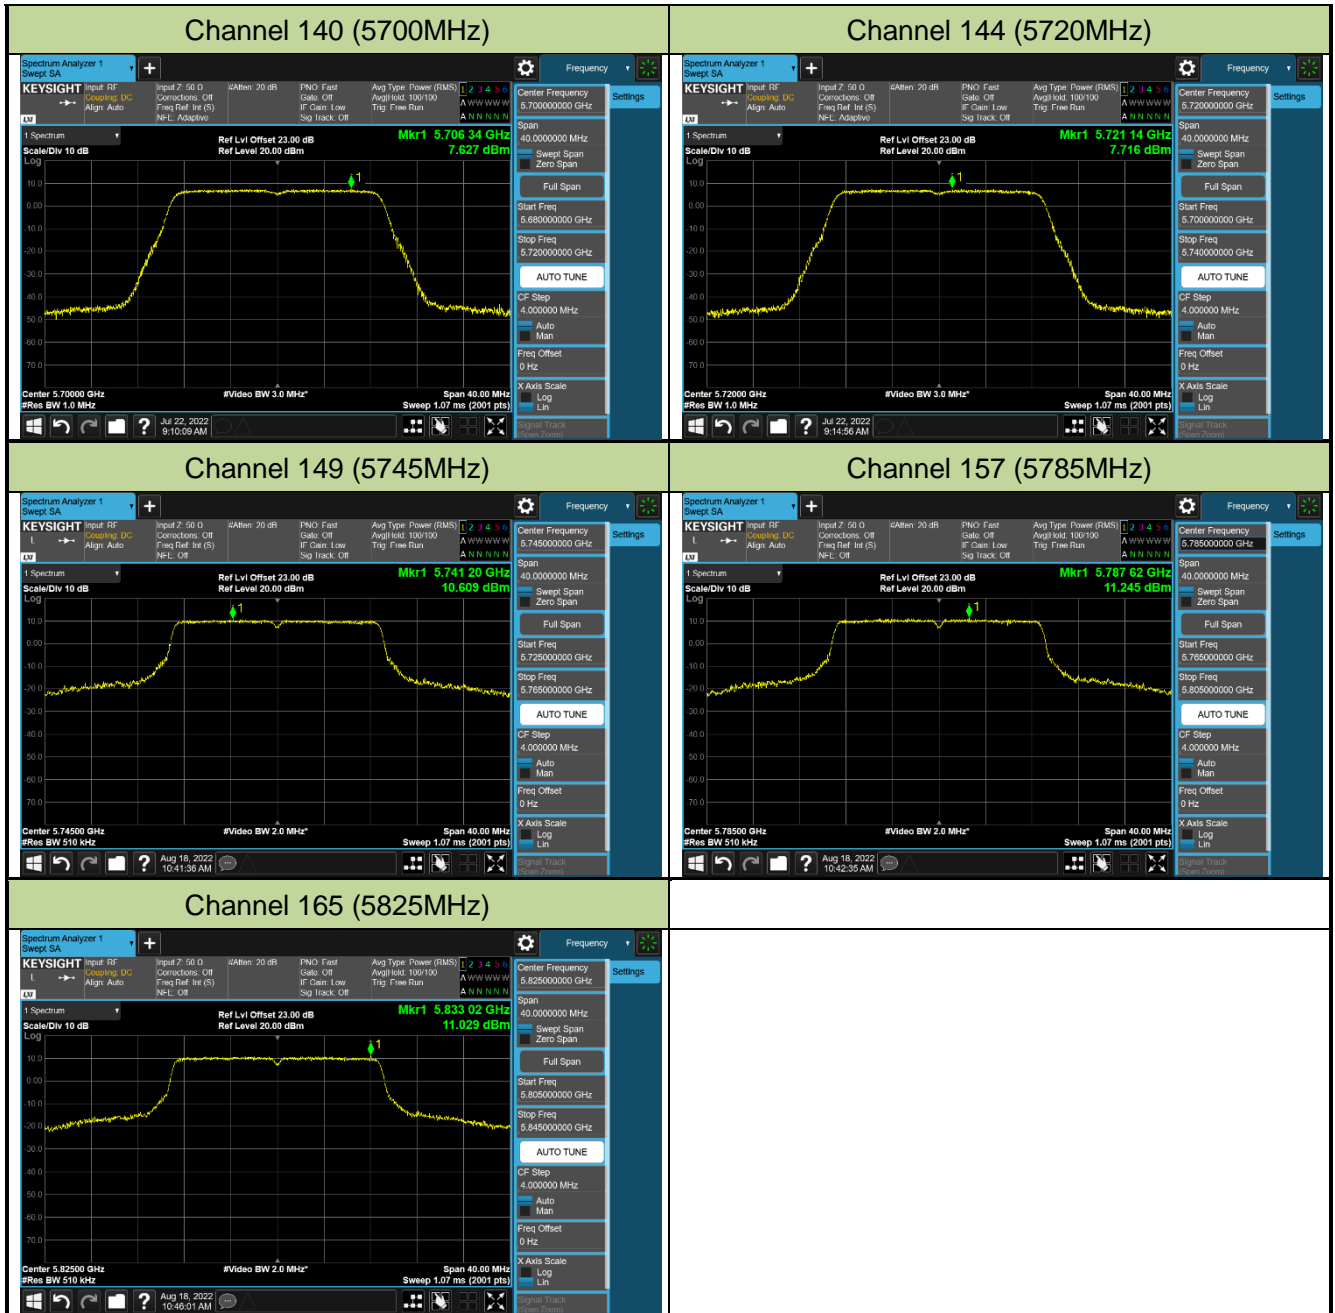

Channel 52 (5260MHz)

Channel 60 (5300MHz)

Channel 64 (5320MHz)

Channel 100 (5500MHz)

Channel 116 (5580MHz)

802.11ac-VHT40 Power Spectral Density - Ant 1

Channel 38 (5190MHz)

Channel 46 (5230MHz)

Channel 54 (5270MHz)

Channel 62 (5310MHz)

Channel 102 (5510MHz)

Channel 110 (5550MHz)

Channel 134 (5670MHz)

Channel 142 (5710MHz)

802.11ac-VHT80 Power Spectral Density - Ant 1

Channel 42 (5210MHz)