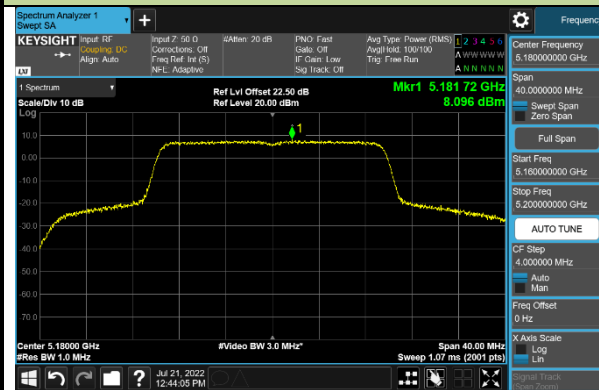

Channel 58 (5290MHz)

Channel 106 (5530MHz)

Channel 122 (5610MHz)

Channel 138 (5690MHz)

Channel 155 (5775MHz)

802.11ac-VHT160 Power Spectral Density - Ant 1

Channel 50 (5250MHz)

Channel 114 (5570MHz)

802.11ax-HE20 Power Spectral Density - Ant 1

Channel 36 (5180MHz)

Channel 44 (5220MHz)

Channel 48 (5240MHz)

Channel 52 (5260MHz)

Channel 60 (5300MHz)

Channel 64 (5320MHz)

Channel 100 (5500MHz)