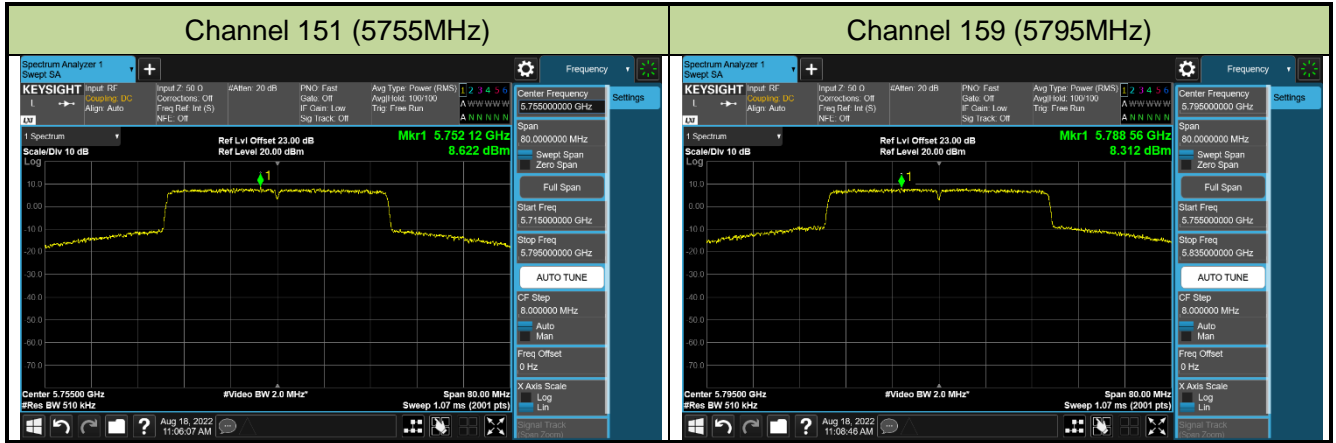

802.11ax-HE40 Power Spectral Density - Ant 0

Channel 38 (5190MHz)

Channel 46 (5230MHz)

Channel 54 (5270MHz)

Channel 62 (5310MHz)

Channel 102 (5510MHz)

Channel 110 (5550MHz)

Channel 134 (5670MHz)

Channel 142 (5710MHz)

802.11ax-HE80 Power Spectral Density - Ant 0

Channel 42 (5210MHz)

Channel 58 (5290MHz)

Channel 106 (5530MHz)

Channel 122 (5610MHz)

Channel 138 (5690MHz)

Channel 155 (5775MHz)

802.11ax-HE160 Power Spectral Density - Ant 0

Channel 50 (5250MHz)

Channel 114 (5570MHz)

802.11a Power Spectral Density - Ant 1

Channel 36 (5180MHz)

Channel 44 (5220MHz)

Channel 48 (5240MHz)

Channel 52 (5260MHz)