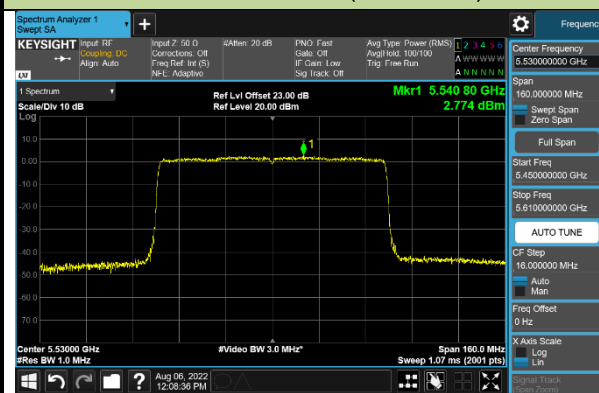

Channel 142 (5710MHz)

802.11ax-HE80 Power Spectral Density - Ant 0

Channel 42 (5210MHz)

Channel 58 (5290MHz)

Channel 106 (5530MHz)

Channel 122 (5610MHz)

Channel 138 (5690MHz)

Channel 155 (5775MHz)

802.11ax-HE160 Power Spectral Density - Ant 0

Channel 50 (5250MHz)

Channel 114 (5570MHz)

802.11a Power Spectral Density - Ant 1

Channel 36 (5180MHz)

Channel 44 (5220MHz)

Channel 48 (5240MHz)

Channel 52 (5260MHz)