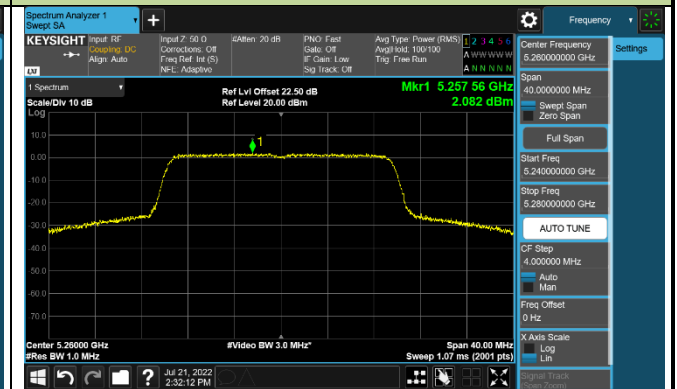

Channel 58 (5290MHz)

Channel 106 (5530MHz)

Channel 122 (5610MHz)

Channel 138 (5690MHz)

Channel 155 (5775MHz)

802.11ac-VHT160 Power Spectral Density - Ant 1

Channel 50 (5250MHz)

Channel 114 (5570MHz)

802.11ax-HE20 Power Spectral Density - Ant 1

Channel 36 (5180MHz)

Channel 44 (5220MHz)

Channel 48 (5240MHz)

Channel 52 (5260MHz)

Channel 60 (5300MHz)

Channel 64 (5320MHz)

Channel 100 (5500MHz)

Channel 116 (5580MHz)