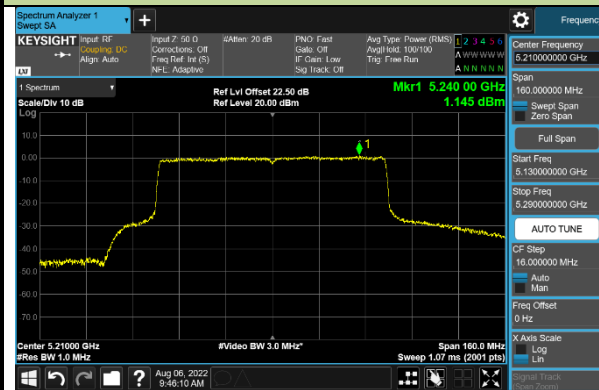

802.11ax-HE40 Power Spectral Density - Ant 0

Channel 38 (5190MHz)

Channel 46 (5230MHz)

Channel 54 (5270MHz)

Channel 62 (5310MHz)

Channel 102 (5510MHz)

Channel 110 (5550MHz)

Channel 134 (5670MHz)

Channel 142 (5710MHz)

802.11ax-HE80 Power Spectral Density - Ant 0

Channel 42 (5210MHz)

Channel 58 (5290MHz)

Channel 106 (5530MHz)

Channel 122 (5610MHz)

Channel 138 (5690MHz)

Channel 155 (5775MHz)

802.11ax-HE160 Power Spectral Density - Ant 0

Channel 50 (5250MHz)

Channel 114 (5570MHz)

802.11a Power Spectral Density - Ant 1

Channel 36 (5180MHz)

Channel 44 (5220MHz)

Channel 48 (5240MHz)

Channel 52 (5260MHz)