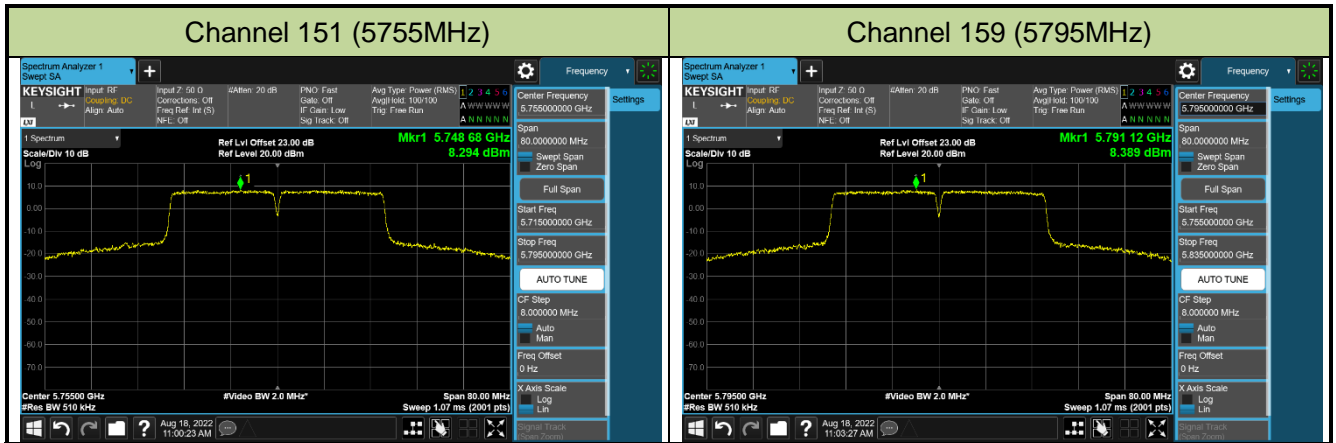

Channel 54 (5270MHz)

Channel 62 (5310MHz)

Channel 102 (5510MHz)

Channel 110 (5550MHz)

Channel 134 (5670MHz)

Channel 142 (5710MHz)

802.11ac-VHT80 Power Spectral Density - Ant 1

Channel 42 (5210MHz)

Channel 58 (5290MHz)

Channel 106 (5530MHz)

Channel 122 (5610MHz)

Channel 138 (5690MHz)

Channel 155 (5775MHz)

802.11ac-VHT160 Power Spectral Density - Ant 1

Channel 50 (5250MHz)

Channel 114 (5570MHz)