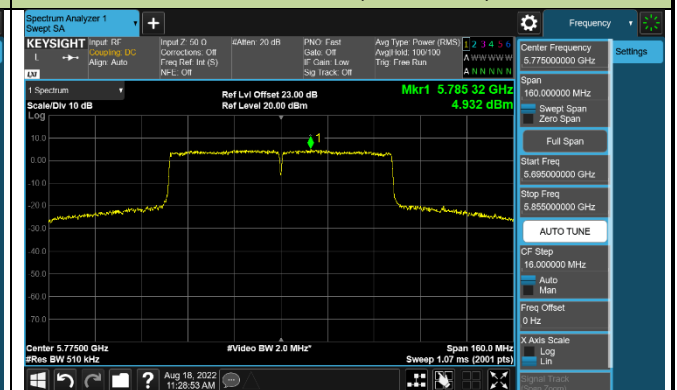

Channel 54 (5270MHz)

Channel 62 (5310MHz)

Channel 102 (5510MHz)

Channel 110 (5550MHz)

Channel 134 (5670MHz)

Channel 142 (5710MHz)

802.11ac-VHT80 Power Spectral Density - Ant 1

Channel 42 (5210MHz)

Channel 58 (5290MHz)

Channel 106 (5530MHz)

Channel 122 (5610MHz)

Channel 138 (5690MHz)

Channel 155 (5775MHz)

802.11ac-VHT160 Power Spectral Density - Ant 1

Channel 50 (5250MHz)

Channel 114 (5570MHz)

802.11ax-HE20 Power Spectral Density - Ant 1

Channel 36 (5180MHz)

Channel 44 (5220MHz)

Channel 48 (5240MHz)

Channel 52 (5260MHz)

Channel 60 (5300MHz)

Channel 64 (5320MHz)

Channel 100 (5500MHz)