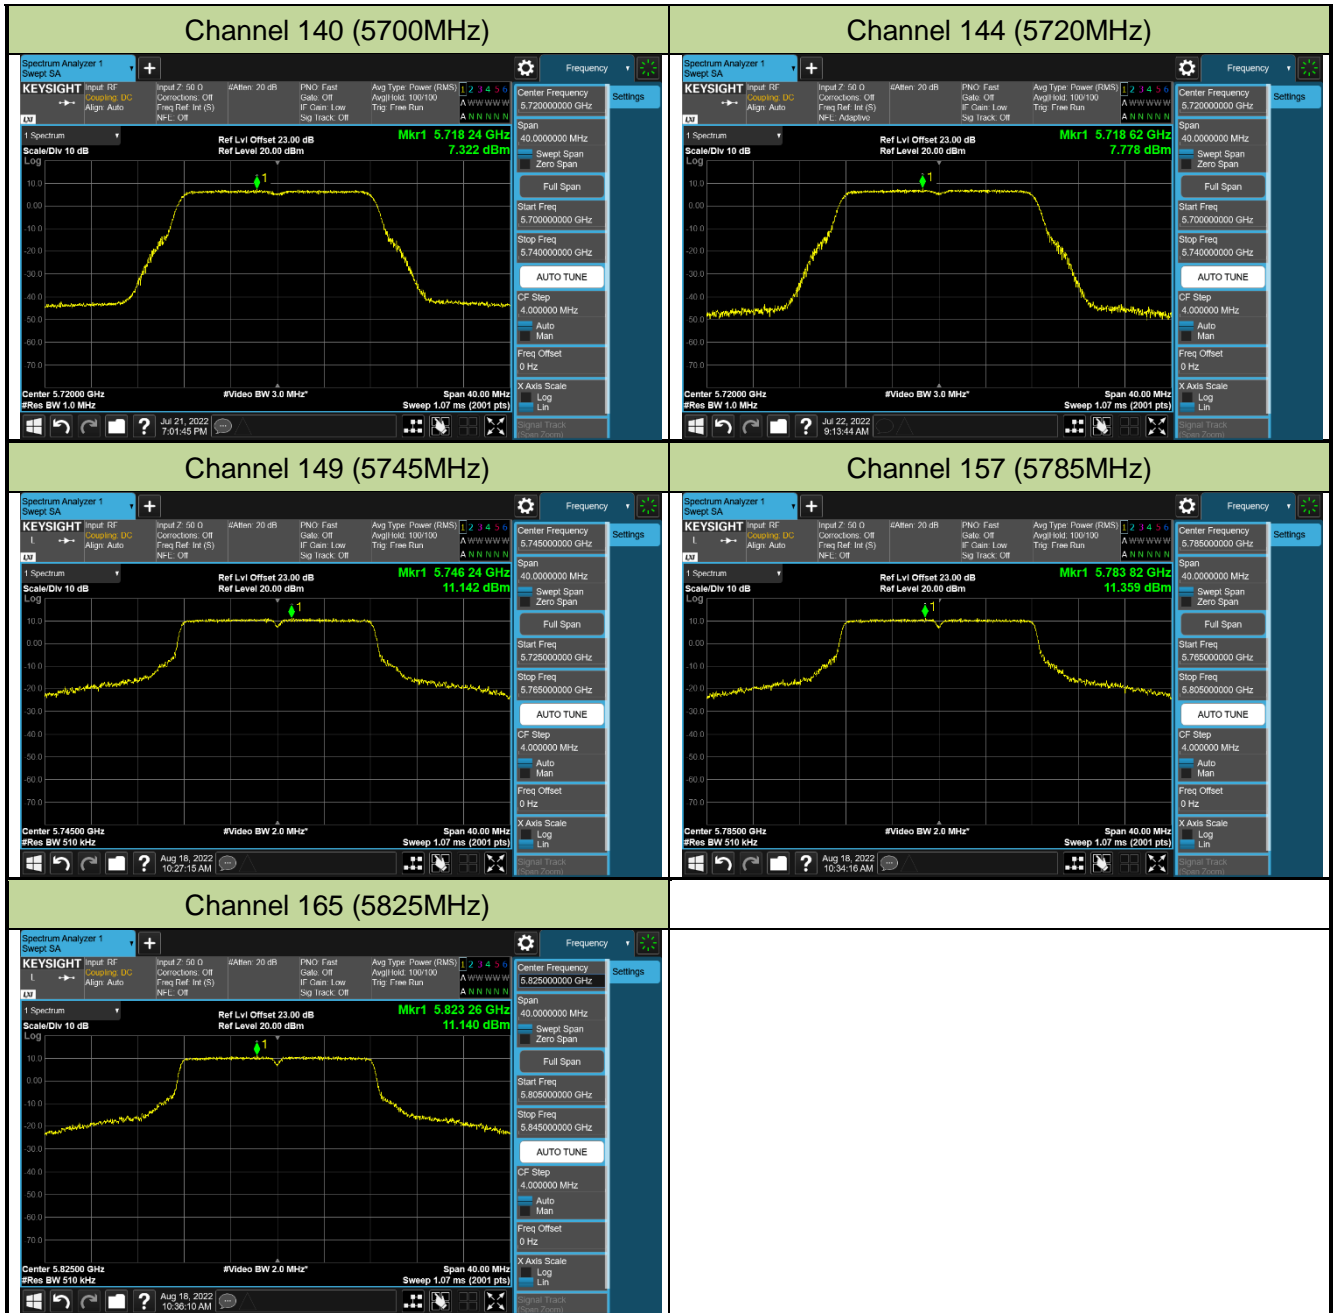

Channel 60 (5300MHz)

Channel 64 (5320MHz)

Channel 100 (5500MHz)

Channel 116 (5580MHz)

802.11ac-VHT20 Power Spectral Density - Ant 1

Channel 36 (5180MHz)

Channel 44 (5220MHz)

Channel 48 (5240MHz)