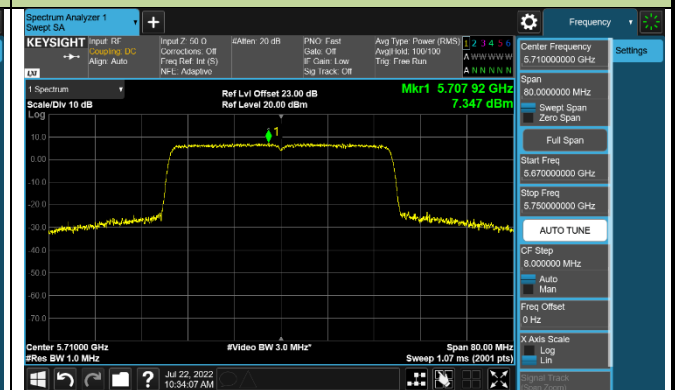

802.11ax-HE40 Power Spectral Density - Ant 0

Channel 38 (5190MHz)

Channel 46 (5230MHz)

Channel 54 (5270MHz)

Channel 62 (5310MHz)

Channel 102 (5510MHz)

Channel 110 (5550MHz)

Channel 134 (5670MHz)

Channel 142 (5710MHz)

802.11ax-HE80 Power Spectral Density - Ant 0

Channel 42 (5210MHz)

Channel 58 (5290MHz)

Channel 106 (5530MHz)

Channel 122 (5610MHz)

Channel 138 (5690MHz)

Channel 155 (5775MHz)