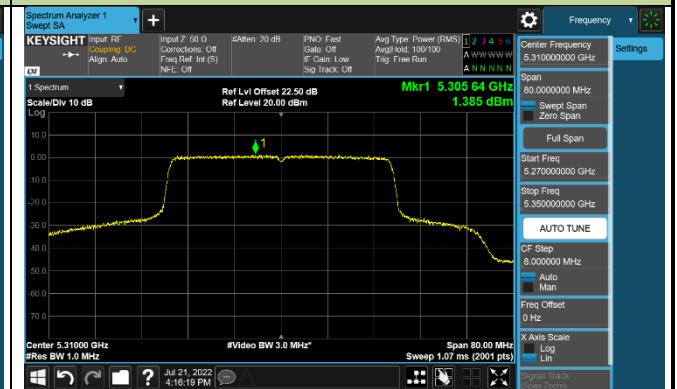

802.11ax-HE40 Power Spectral Density - Ant 0

Channel 38 (5190MHz)

Channel 46 (5230MHz)

Channel 54 (5270MHz)

Channel 62 (5310MHz)

Channel 102 (5510MHz)

Channel 110 (5550MHz)

Channel 134 (5670MHz)

Channel 142 (5710MHz)

802.11ax-HE80 Power Spectral Density - Ant 0

Channel 42 (5210MHz)

Channel 58 (5290MHz)

Channel 106 (5530MHz)

Channel 122 (5610MHz)

Channel 138 (5690MHz)

Channel 155 (5775MHz)