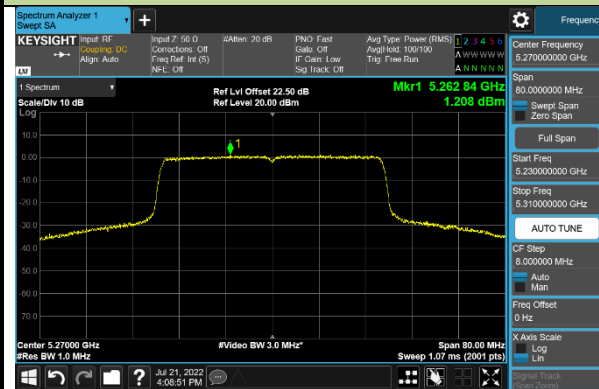

802.11ax-HE40 Power Spectral Density - Ant 0

Channel 38 (5190MHz)

Channel 46 (5230MHz)

Channel 54 (5270MHz)

Channel 62 (5310MHz)

Channel 102 (5510MHz)

Channel 110 (5550MHz)

Channel 134 (5670MHz)

Channel 142 (5710MHz)

802.11ax-HE80 Power Spectral Density - Ant 0

Channel 42 (5210MHz)

Channel 58 (5290MHz)

Channel 106 (5530MHz)

Channel 122 (5610MHz)

Channel 138 (5690MHz)

Channel 155 (5775MHz)