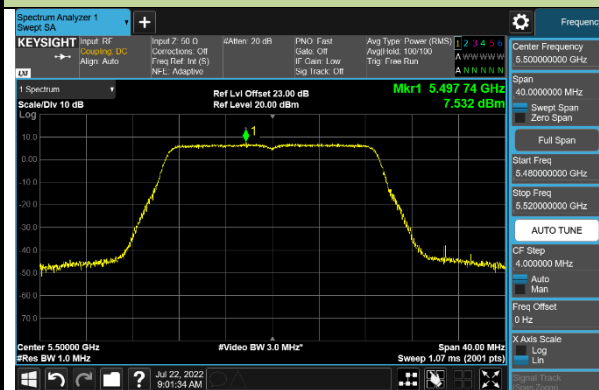

Channel 52 (5260MHz)

Channel 60 (5300MHz)

Channel 64 (5320MHz)

Channel 100 (5500MHz)

Channel 116 (5580MHz)

802.11ac-VHT40 Power Spectral Density - Ant 1

Channel 38 (5190MHz)

Channel 46 (5230MHz)

Channel 54 (5270MHz)

Channel 62 (5310MHz)

Channel 102 (5510MHz)

Channel 110 (5550MHz)

Channel 134 (5670MHz)

Channel 142 (5710MHz)

802.11ac-VHT80 Power Spectral Density - Ant 1

Channel 42 (5210MHz)