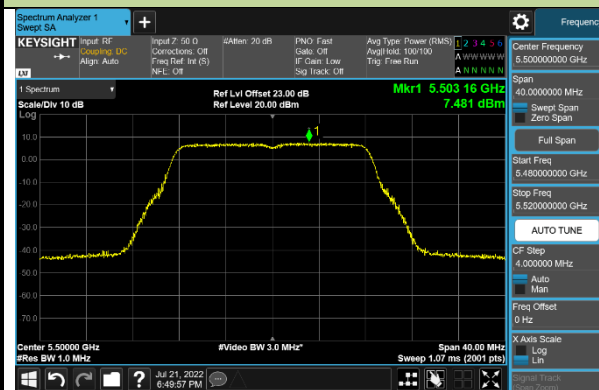

802.11ax-HE160 Power Spectral Density - Ant 0

Channel 50 (5250MHz)

Channel 114 (5570MHz)

802.11a Power Spectral Density - Ant 1

Channel 36 (5180MHz)

Channel 44 (5220MHz)

Channel 48 (5240MHz)

Channel 52 (5260MHz)

Channel 60 (5300MHz)

Channel 64 (5320MHz)

Channel 100 (5500MHz)

Channel 116 (5580MHz)

802.11ac-VHT20 Power Spectral Density - Ant 1

Channel 36 (5180MHz)

Channel 44 (5220MHz)

Channel 48 (5240MHz)