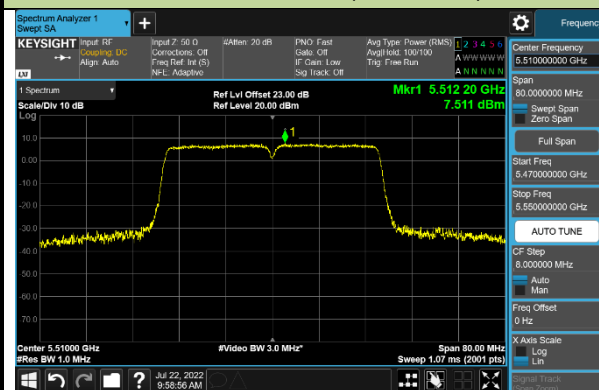

Channel 52 (5260MHz)

Channel 60 (5300MHz)

Channel 64 (5320MHz)

Channel 100 (5500MHz)

Channel 116 (5580MHz)

802.11ac-VHT40 Power Spectral Density - Ant 1

Channel 38 (5190MHz)

Channel 46 (5230MHz)

Channel 54 (5270MHz)

Channel 62 (5310MHz)

Channel 102 (5510MHz)

Channel 110 (5550MHz)

Channel 134 (5670MHz)

Channel 142 (5710MHz)

802.11ac-VHT80 Power Spectral Density - Ant 1

Channel 42 (5210MHz)