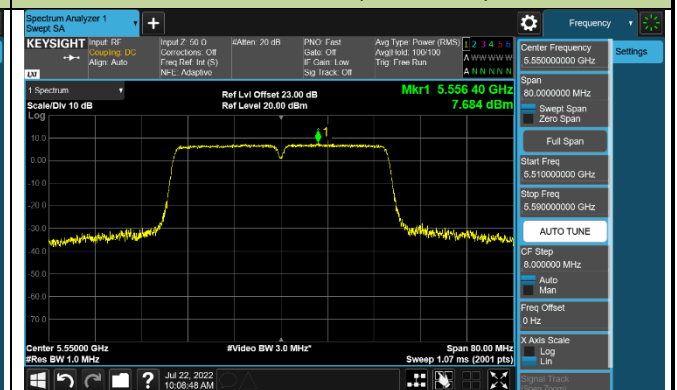

Channel 54 (5270MHz)

Channel 62 (5310MHz)

Channel 102 (5510MHz)

Channel 110 (5550MHz)

Channel 134 (5670MHz)

Channel 142 (5710MHz)

802.11ac-VHT80 Power Spectral Density - Ant 1

Channel 42 (5210MHz)

Channel 58 (5290MHz)

Channel 106 (5530MHz)

Channel 122 (5610MHz)

Channel 138 (5690MHz)

Channel 155 (5775MHz)

802.11ac-VHT160 Power Spectral Density - Ant 1

Channel 50 (5250MHz)

Channel 114 (5570MHz)