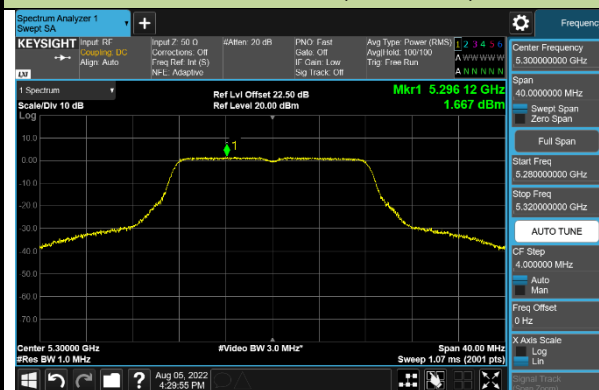

Channel 142 (5710MHz)

802.11ax-HE80 Power Spectral Density - Ant 0

Channel 42 (5210MHz)

Channel 58 (5290MHz)

Channel 106 (5530MHz)

Channel 122 (5610MHz)

Channel 138 (5690MHz)

Channel 155 (5775MHz)

802.11ax-HE160 Power Spectral Density - Ant 0

Channel 50 (5250MHz)

Channel 114 (5570MHz)

802.11a Power Spectral Density - Ant 1

Channel 36 (5180MHz)

Channel 44 (5220MHz)

Channel 48 (5240MHz)

Channel 52 (5260MHz)

Channel 60 (5300MHz)

Channel 64 (5320MHz)

Channel 100 (5500MHz)

Channel 116 (5580MHz)

802.11ac-VHT20 Power Spectral Density - Ant 1

Channel 36 (5180MHz)

Channel 44 (5220MHz)

Channel 48 (5240MHz)