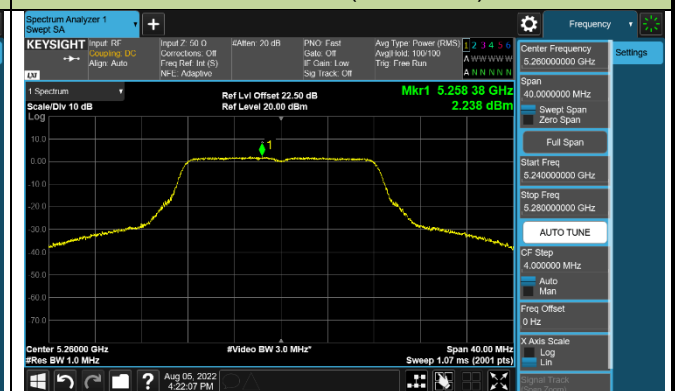

Channel 142 (5710MHz)

802.11ax-HE80 Power Spectral Density - Ant 0

Channel 42 (5210MHz)

Channel 58 (5290MHz)

Channel 106 (5530MHz)

Channel 122 (5610MHz)

Channel 138 (5690MHz)

Channel 155 (5775MHz)

802.11ax-HE160 Power Spectral Density - Ant 0

Channel 50 (5250MHz)

Channel 114 (5570MHz)

802.11a Power Spectral Density - Ant 1

Channel 36 (5180MHz)

Channel 44 (5220MHz)

Channel 48 (5240MHz)

Channel 52 (5260MHz)

Channel 60 (5300MHz)

Channel 64 (5320MHz)

Channel 100 (5500MHz)

Channel 116 (5580MHz)

802.11ac-VHT20 Power Spectral Density - Ant 1

Channel 36 (5180MHz)

Channel 44 (5220MHz)

Channel 48 (5240MHz)