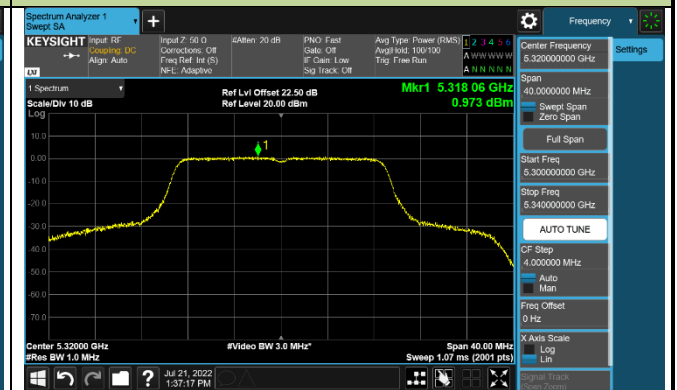

802.11ax-HE160 Power Spectral Density - Ant 0

Channel 50 (5250MHz)

Channel 114 (5570MHz)

802.11a Power Spectral Density - Ant 1

Channel 36 (5180MHz)

Channel 44 (5220MHz)

Channel 48 (5240MHz)

Channel 52 (5260MHz)

Channel 60 (5300MHz)

Channel 64 (5320MHz)

Channel 100 (5500MHz)

Channel 116 (5580MHz)

802.11ac-VHT20 Power Spectral Density - Ant 1

Channel 36 (5180MHz)

Channel 44 (5220MHz)

Channel 48 (5240MHz)

Channel 52 (5260MHz)

Channel 60 (5300MHz)

Channel 64 (5320MHz)

Channel 100 (5500MHz)

Channel 116 (5580MHz)

802.11ac-VHT40 Power Spectral Density - Ant 1

Channel 38 (5190MHz)

Channel 46 (5230MHz)