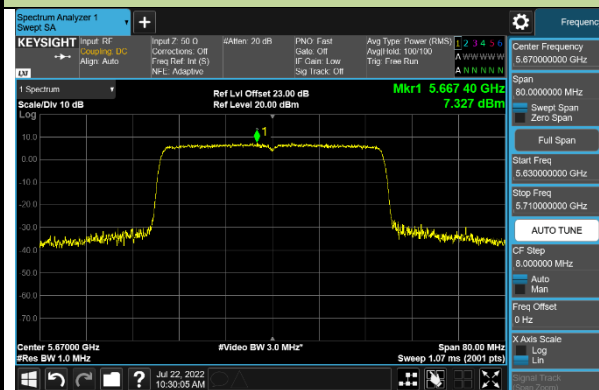

802.11ax-HE40 Power Spectral Density - Ant 0

Channel 38 (5190MHz)

Channel 46 (5230MHz)

Channel 54 (5270MHz)

Channel 62 (5310MHz)

Channel 102 (5510MHz)

Channel 110 (5550MHz)

Channel 134 (5670MHz)

Channel 142 (5710MHz)

802.11ax-HE80 Power Spectral Density - Ant 0

Channel 42 (5210MHz)

Channel 58 (5290MHz)

Channel 106 (5530MHz)

Channel 122 (5610MHz)

Channel 138 (5690MHz)

Channel 155 (5775MHz)