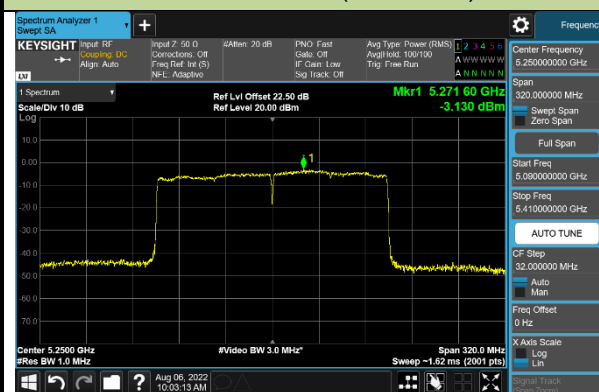

Channel 142 (5710MHz)

802.11ax-HE80 Power Spectral Density - Ant 0

Channel 42 (5210MHz)

Channel 58 (5290MHz)

Channel 106 (5530MHz)

Channel 122 (5610MHz)

Channel 138 (5690MHz)

Channel 155 (5775MHz)

802.11ax-HE160 Power Spectral Density - Ant 0

Channel 50 (5250MHz)

Channel 114 (5570MHz)

802.11a Power Spectral Density - Ant 1

Channel 36 (5180MHz)

Channel 44 (5220MHz)

Channel 48 (5240MHz)

Channel 52 (5260MHz)