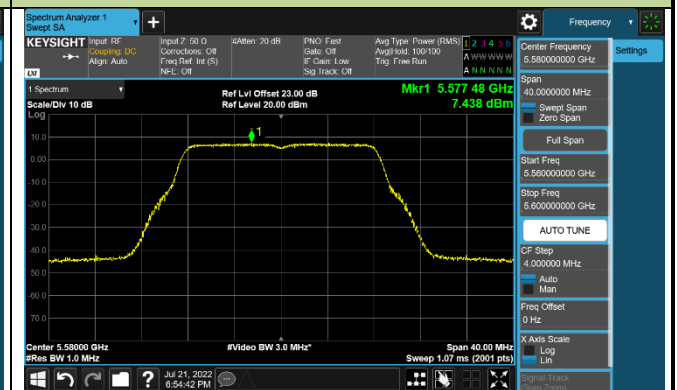

802.11ax-HE160 Power Spectral Density - Ant 0

Channel 50 (5250MHz)

Channel 114 (5570MHz)

802.11a Power Spectral Density - Ant 1

Channel 36 (5180MHz)

Channel 44 (5220MHz)

Channel 48 (5240MHz)

Channel 52 (5260MHz)

Channel 60 (5300MHz)

Channel 64 (5320MHz)

Channel 100 (5500MHz)

Channel 116 (5580MHz)

802.11ac-VHT20 Power Spectral Density - Ant 1

Channel 36 (5180MHz)

Channel 44 (5220MHz)

Channel 48 (5240MHz)

Channel 52 (5260MHz)

Channel 60 (5300MHz)

Channel 64 (5320MHz)

Channel 100 (5500MHz)

Channel 116 (5580MHz)

802.11ac-VHT40 Power Spectral Density - Ant 1

Channel 38 (5190MHz)

Channel 46 (5230MHz)