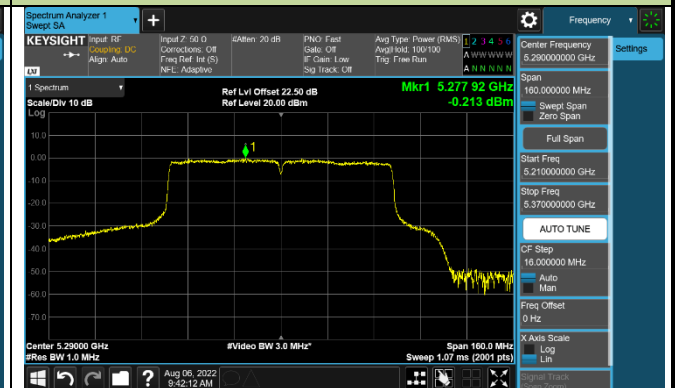

Channel 54 (5270MHz)

Channel 62 (5310MHz)

Channel 102 (5510MHz)

Channel 110 (5550MHz)

Channel 134 (5670MHz)

Channel 142 (5710MHz)

802.11ac-VHT80 Power Spectral Density - Ant 1

Channel 42 (5210MHz)

Channel 58 (5290MHz)

Channel 106 (5530MHz)

Channel 122 (5610MHz)

Channel 138 (5690MHz)

Channel 155 (5775MHz)

802.11ac-VHT160 Power Spectral Density - Ant 1

Channel 50 (5250MHz)

Channel 114 (5570MHz)