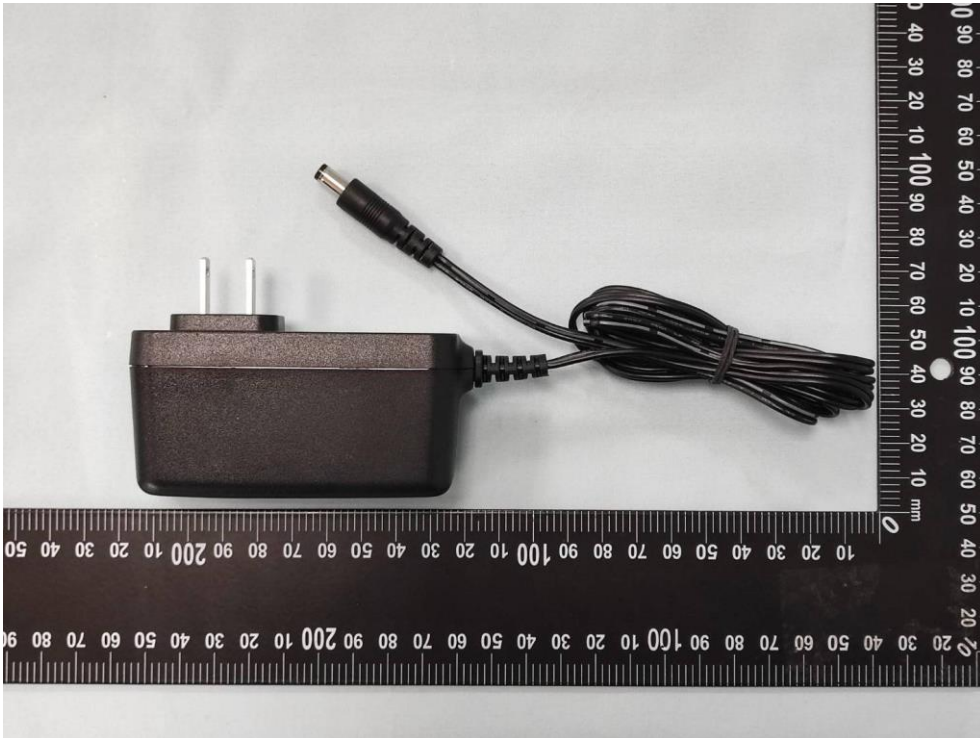

### External Photograph

(1) EUT Photo

(2) EUT Photo

(3) EUT Photo

(4) EUT Photo

(5) EUT Photo

(6) EUT Photo

(7) Adapter(Brand: MASS POWER ,M/N: NBS30D120250VU)