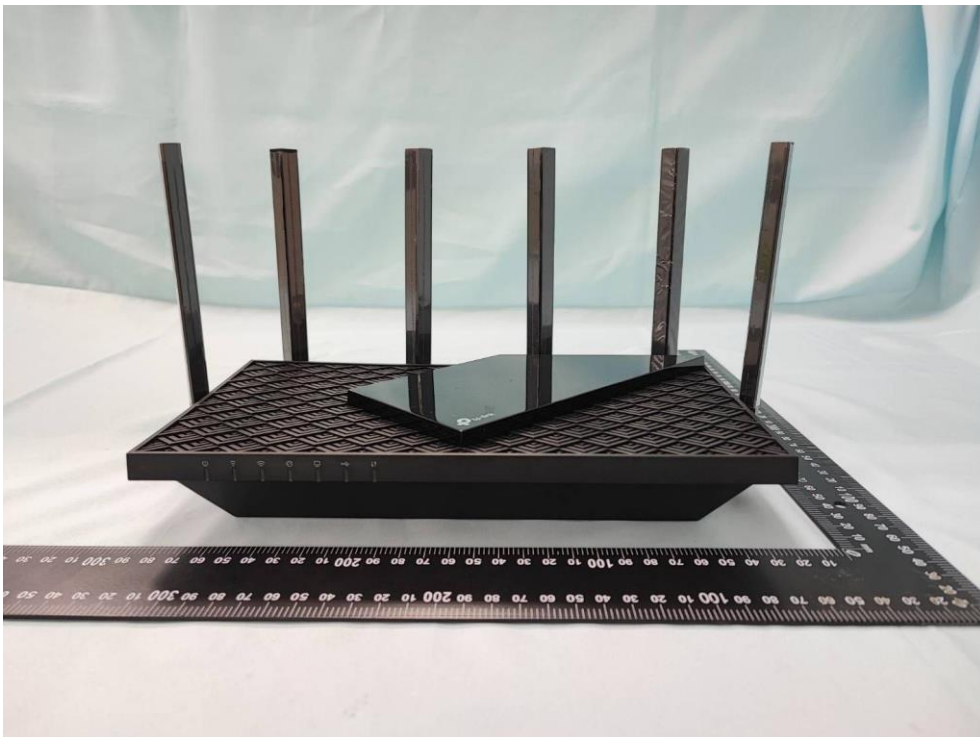

**Product: AX5400 Multi-Gigabit  
Wi-Fi 6 Router**

**Brand Name: tp-link**

**Model Number: Archer AX72  
Pro, EX710 Pro**

### External Photograph

(1) EUT Photo

(2) EUT Photo

(3) EUT Photo

(4) EUT Photo

(5) EUT Photo

(6) EUT Photo

(7) Adapter(Brand: MASS POWER ,M/N: NBS30D120250VU)