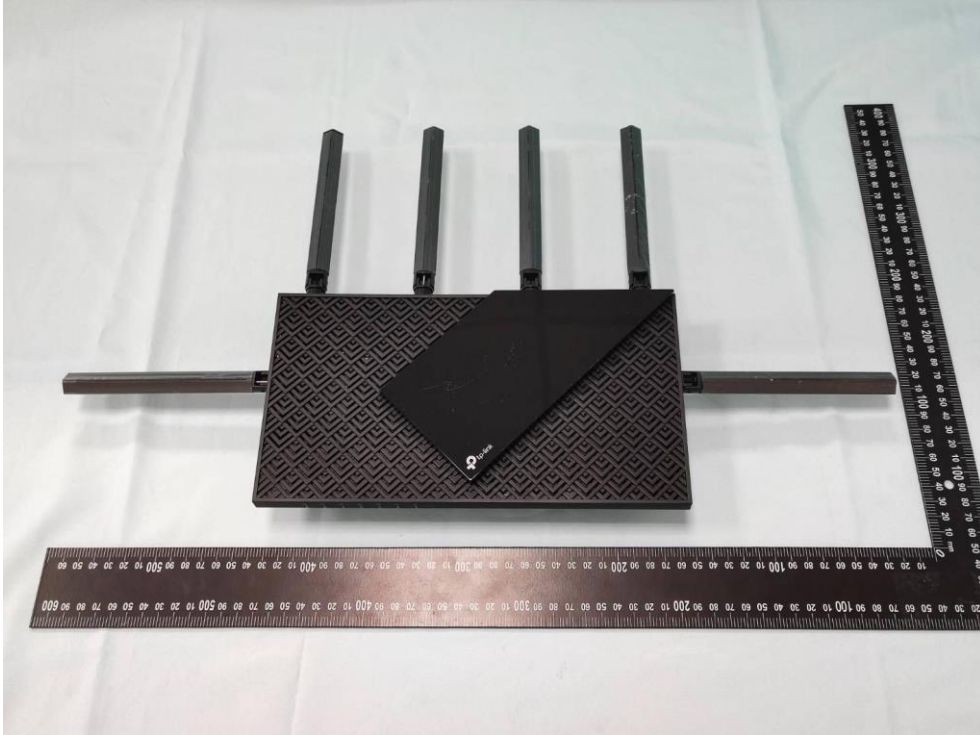

**Product: AX5400 Multi-Gigabit  
Wi-Fi 6 Router**

**Brand Name: tp-link**

**Model Number: Archer AX72  
Pro, EX710 Pro**

### External Photograph

(1) EUT Photo

(2) EUT Photo

(3) EUT Photo

(4) EUT Photo

(5) EUT Photo

(6) EUT Photo

(7) Adapter(Brand: MASS POWER ,M/N: NBS30D120250VU)