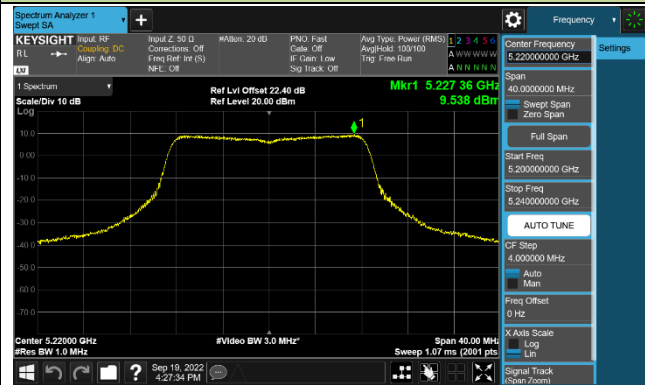

802.11ax-HE160 Power Spectral Density - Ant 0

Channel 50 (5250MHz)

Channel 114 (5570MHz)

802.11a Power Spectral Density - Ant 1

Channel 36 (5180MHz)

Channel 44 (5220MHz)

Channel 48 (5240MHz)

Channel 52 (5260MHz)

Channel 60 (5300MHz)

Channel 64 (5320MHz)

802.11ac-VHT20 Power Spectral Density - Ant 1

Channel 36 (5180MHz)

Channel 44 (5220MHz)

Channel 48 (5240MHz)

Channel 52 (5260MHz)

Channel 60 (5300MHz)