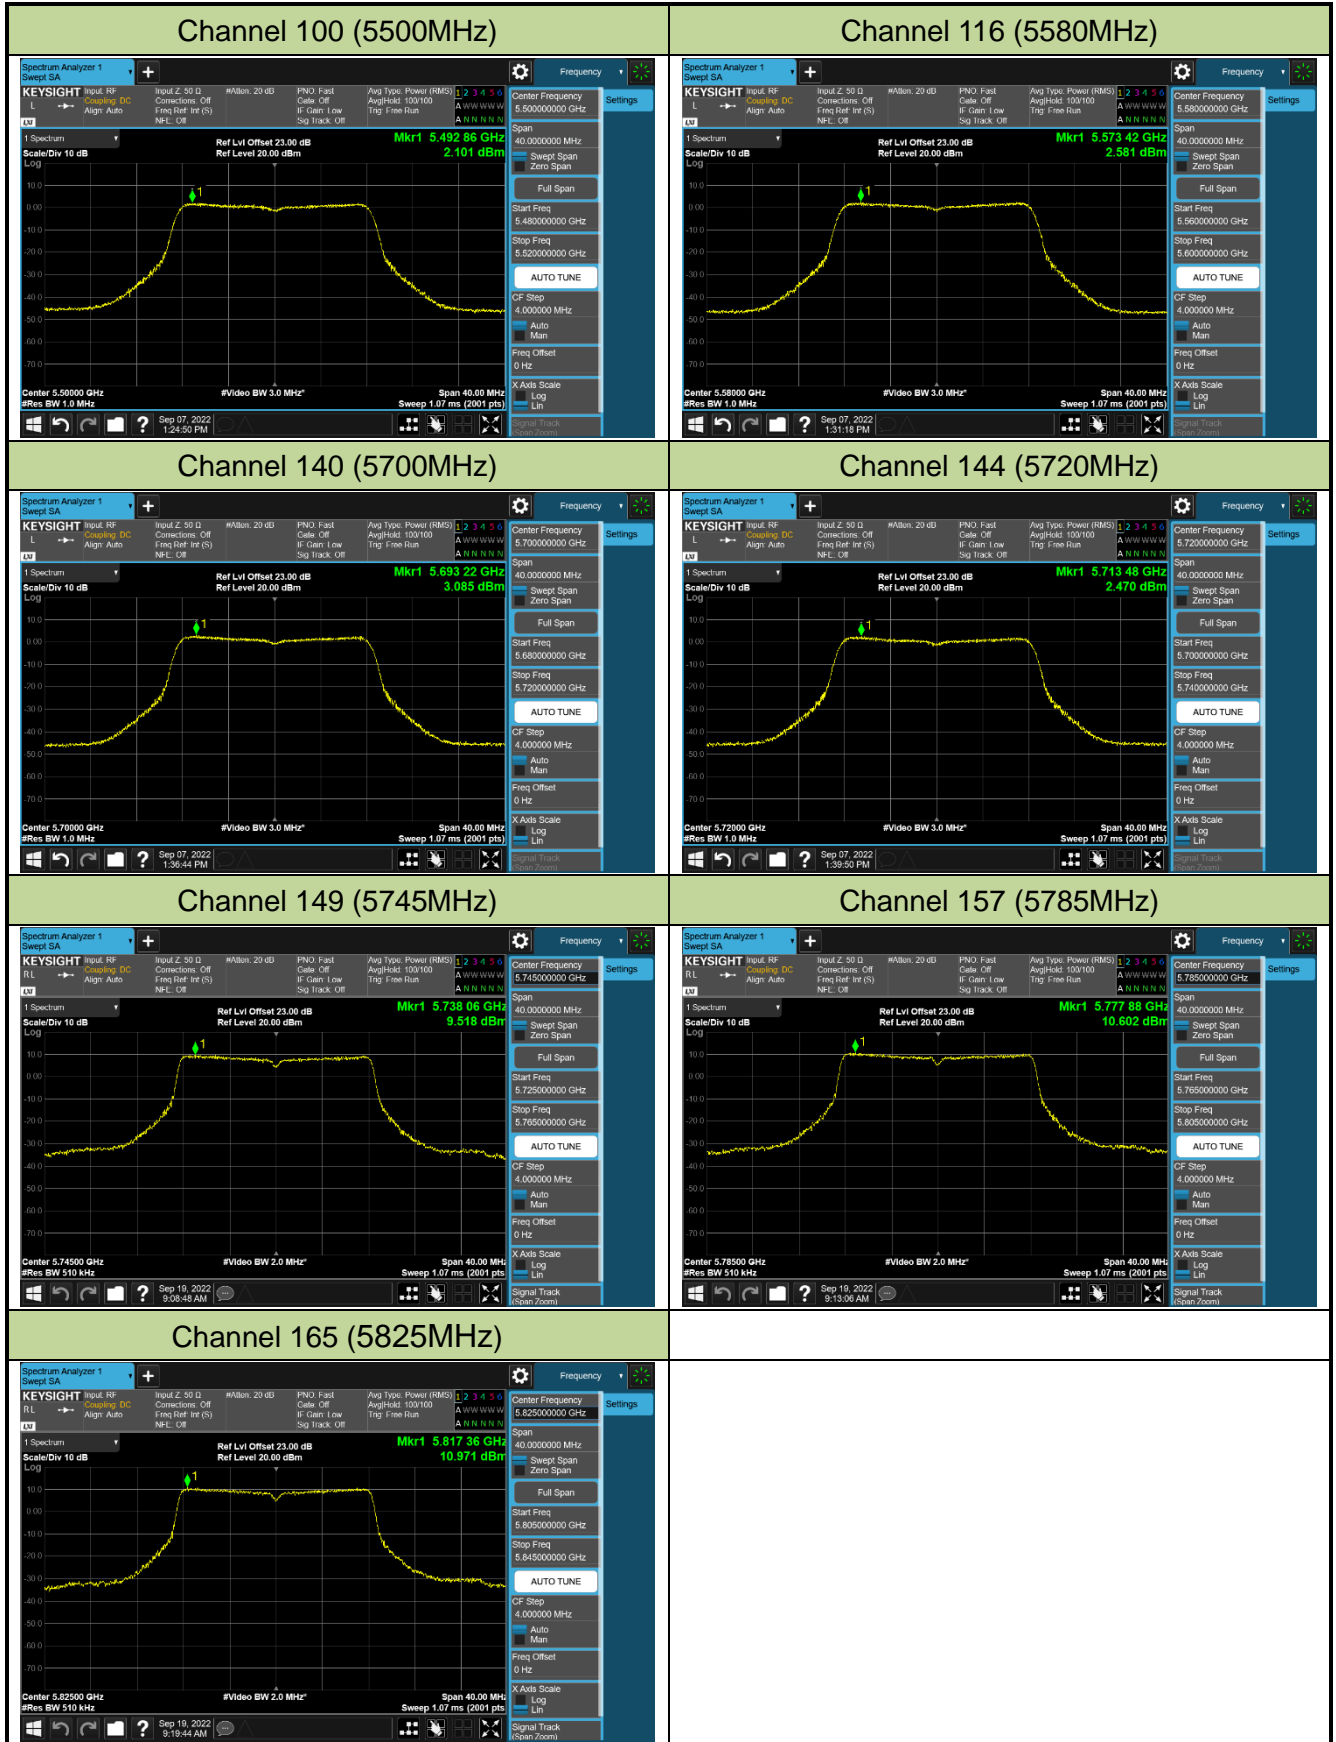

Channel 142 (5710MHz)

802.11ax-HE80 Power Spectral Density - Ant 0

Channel 42 (5210MHz)

Channel 58 (5290MHz)

Channel 106 (5530MHz)

Channel 122 (5610MHz)

Channel 138 (5690MHz)

Channel 155 (5775MHz)

802.11ax-HE160 Power Spectral Density - Ant 0

Channel 50 (5250MHz)

Channel 114 (5570MHz)

802.11a Power Spectral Density - Ant 1

Channel 36 (5180MHz)

Channel 44 (5220MHz)

Channel 48 (5240MHz)

Channel 52 (5260MHz)

Channel 60 (5300MHz)

Channel 64 (5320MHz)

802.11ac-VHT20 Power Spectral Density - Ant 1

Channel 36 (5180MHz)

Channel 44 (5220MHz)

Channel 48 (5240MHz)

Channel 52 (5260MHz)

Channel 60 (5300MHz)