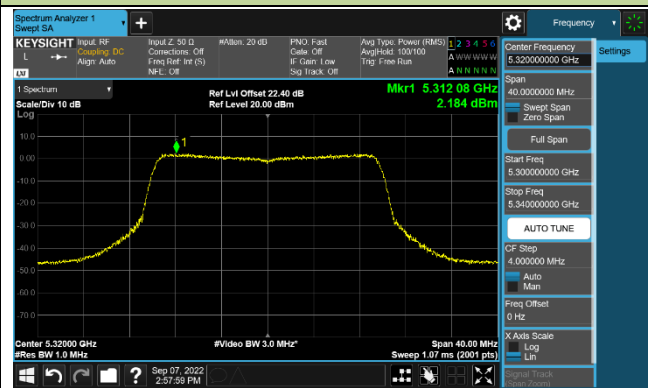

Channel 134 (5670MHz)

Channel 142 (5710MHz)

802.11ac-VHT80 Power Spectral Density - Ant 1

Channel 42 (5210MHz)

Channel 58 (5290MHz)

Channel 106 (5530MHz)

Channel 122 (5610MHz)

Channel 138 (5690MHz)

Channel 155 (5775MHz)

802.11ac-VHT160 Power Spectral Density - Ant 1

Channel 50 (5250MHz)

Channel 114 (5570MHz)

802.11ax-HE20 Power Spectral Density - Ant 1

Channel 36 (5180MHz)

Channel 44 (5220MHz)

Channel 48 (5240MHz)

Channel 52 (5260MHz)

Channel 60 (5300MHz)

Channel 64 (5320MHz)

Channel 100 (5500MHz)

Channel 116 (5580MHz)

802.11ax-HE40 Power Spectral Density - Ant 1

Channel 38 (5190MHz)

Channel 46 (5230MHz)