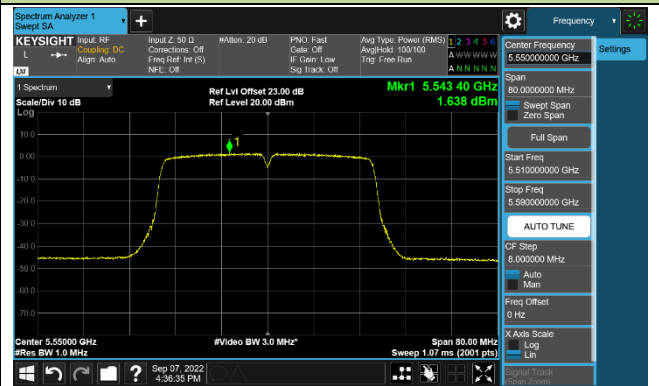

Channel 64 (5320MHz)

802.11ac-VHT40 Power Spectral Density - Ant 1

Channel 38 (5190MHz)

Channel 46 (5230MHz)

Channel 54 (5270MHz)

Channel 62 (5310MHz)

Channel 102 (5510MHz)

Channel 110 (5550MHz)

Channel 134 (5670MHz)

Channel 142 (5710MHz)

802.11ac-VHT80 Power Spectral Density - Ant 1

Channel 42 (5210MHz)

Channel 58 (5290MHz)

Channel 106 (5530MHz)

Channel 122 (5610MHz)

Channel 138 (5690MHz)