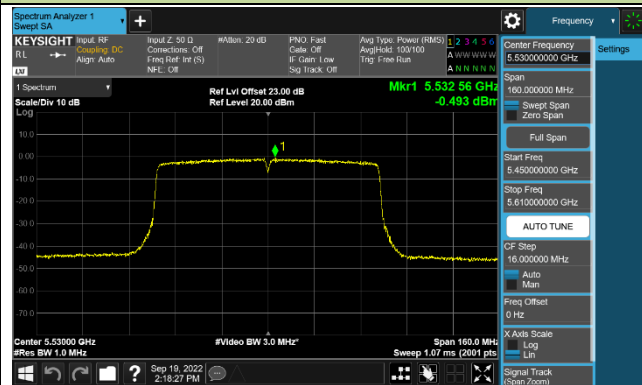

Channel 134 (5670MHz)

Channel 142 (5710MHz)

802.11ac-VHT80 Power Spectral Density - Ant 1

Channel 42 (5210MHz)

Channel 58 (5290MHz)

Channel 106 (5530MHz)

Channel 122 (5610MHz)

Channel 138 (5690MHz)

Channel 155 (5775MHz)

802.11ac-VHT160 Power Spectral Density - Ant 1

Channel 50 (5250MHz)

Channel 114 (5570MHz)

802.11ax-HE20 Power Spectral Density - Ant 1

Channel 36 (5180MHz)

Channel 44 (5220MHz)

Channel 48 (5240MHz)