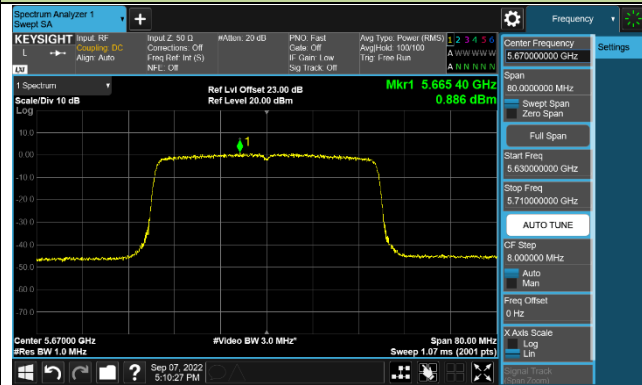

802.11ax-HE40 Power Spectral Density - Ant 0

Channel 38 (5190MHz)

Channel 46 (5230MHz)

Channel 54 (5270MHz)

Channel 62 (5310MHz)

Channel 102 (5510MHz)

Channel 110 (5550MHz)

Channel 134 (5670MHz)

Channel 142 (5710MHz)

802.11ax-HE80 Power Spectral Density - Ant 0

Channel 42 (5210MHz)

Channel 58 (5290MHz)

Channel 106 (5530MHz)

Channel 122 (5610MHz)

Channel 138 (5690MHz)

Channel 155 (5775MHz)