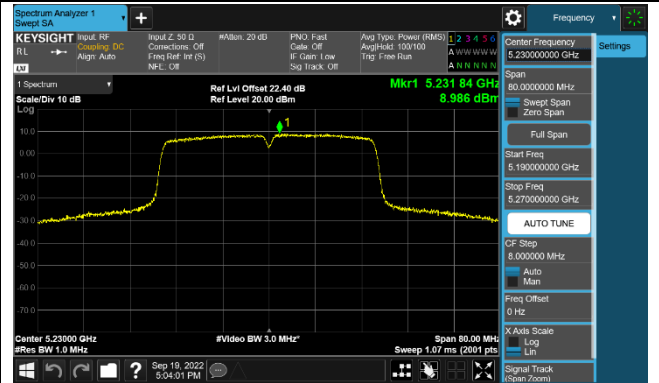

Channel 64 (5320MHz)

802.11ac-VHT40 Power Spectral Density - Ant 1

Channel 38 (5190MHz)

Channel 46 (5230MHz)

Channel 54 (5270MHz)

Channel 62 (5310MHz)

Channel 102 (5510MHz)

Channel 110 (5550MHz)

Channel 134 (5670MHz)

Channel 142 (5710MHz)

802.11ac-VHT80 Power Spectral Density - Ant 1

Channel 42 (5210MHz)

Channel 58 (5290MHz)

Channel 106 (5530MHz)

Channel 122 (5610MHz)

Channel 138 (5690MHz)