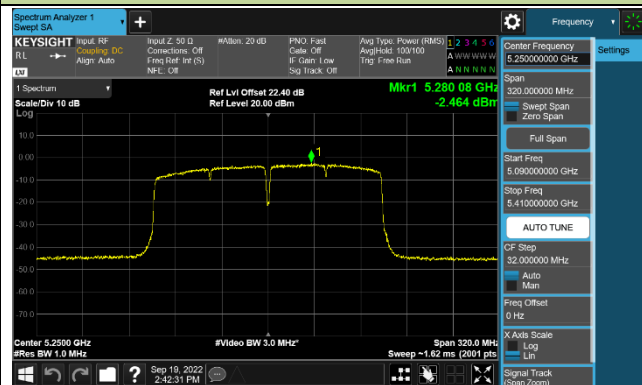

Channel 134 (5670MHz)

Channel 142 (5710MHz)

802.11ac-VHT80 Power Spectral Density - Ant 1

Channel 42 (5210MHz)

Channel 58 (5290MHz)

Channel 106 (5530MHz)

Channel 122 (5610MHz)

Channel 138 (5690MHz)

Channel 155 (5775MHz)

802.11ac-VHT160 Power Spectral Density - Ant 1

Channel 50 (5250MHz)

Channel 114 (5570MHz)

802.11ax-HE20 Power Spectral Density - Ant 1

Channel 36 (5180MHz)

Channel 44 (5220MHz)

Channel 48 (5240MHz)