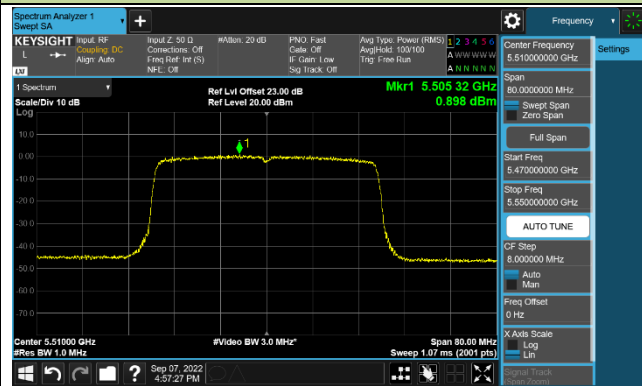

802.11ax-HE40 Power Spectral Density - Ant 0

Channel 38 (5190MHz)

Channel 46 (5230MHz)

Channel 54 (5270MHz)

Channel 62 (5310MHz)

Channel 102 (5510MHz)

Channel 110 (5550MHz)

Channel 134 (5670MHz)

Channel 142 (5710MHz)

802.11ax-HE80 Power Spectral Density - Ant 0

Channel 42 (5210MHz)

Channel 58 (5290MHz)

Channel 106 (5530MHz)

Channel 122 (5610MHz)

Channel 138 (5690MHz)

Channel 155 (5775MHz)