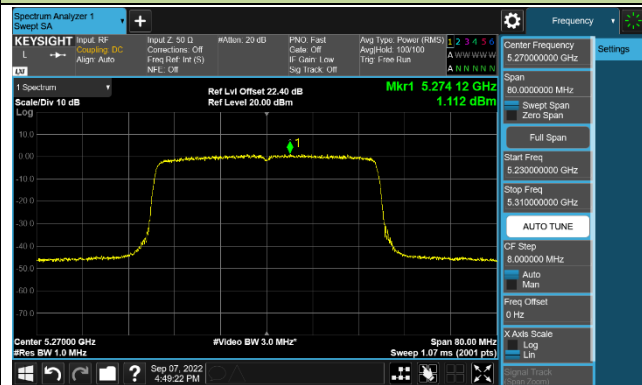

802.11ax-HE40 Power Spectral Density - Ant 0

Channel 38 (5190MHz)

Channel 46 (5230MHz)

Channel 54 (5270MHz)

Channel 62 (5310MHz)

Channel 102 (5510MHz)

Channel 110 (5550MHz)

Channel 134 (5670MHz)

Channel 142 (5710MHz)

802.11ax-HE80 Power Spectral Density - Ant 0

Channel 42 (5210MHz)

Channel 58 (5290MHz)

Channel 106 (5530MHz)

Channel 122 (5610MHz)

Channel 138 (5690MHz)

Channel 155 (5775MHz)