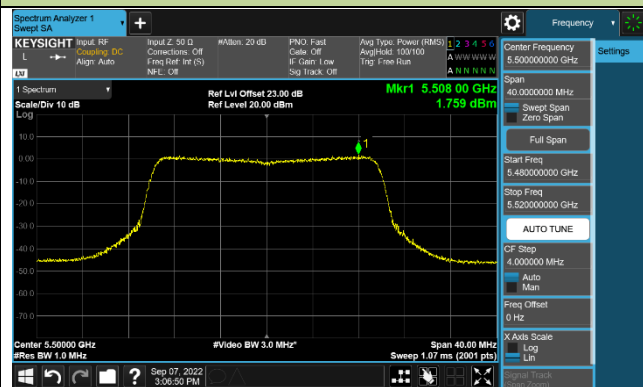

Channel 155 (5775MHz)

802.11ac-VHT160 Power Spectral Density - Ant 1

Channel 50 (5250MHz)

Channel 114 (5570MHz)

802.11ax-HE20 Power Spectral Density - Ant 1

Channel 36 (5180MHz)

Channel 44 (5220MHz)

Channel 48 (5240MHz)

Channel 52 (5260MHz)

Channel 60 (5300MHz)

Channel 64 (5320MHz)

Channel 100 (5500MHz)

Channel 116 (5580MHz)

802.11ax-HE40 Power Spectral Density - Ant 1

Channel 38 (5190MHz)

Channel 46 (5230MHz)

Channel 54 (5270MHz)

Channel 62 (5310MHz)

Channel 102 (5510MHz)

Channel 110 (5550MHz)

Channel 134 (5670MHz)

Channel 142 (5710MHz)