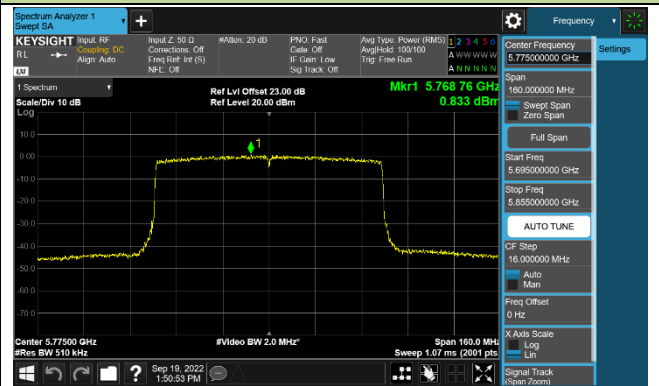

Channel 142 (5710MHz)

802.11ax-HE80 Power Spectral Density - Ant 0

Channel 42 (5210MHz)

Channel 58 (5290MHz)

Channel 106 (5530MHz)

Channel 122 (5610MHz)

Channel 138 (5690MHz)

Channel 155 (5775MHz)

802.11ax-HE160 Power Spectral Density - Ant 0

Channel 50 (5250MHz)

Channel 114 (5570MHz)

802.11a Power Spectral Density - Ant 1

Channel 36 (5180MHz)

Channel 44 (5220MHz)

Channel 48 (5240MHz)

Channel 52 (5260MHz)