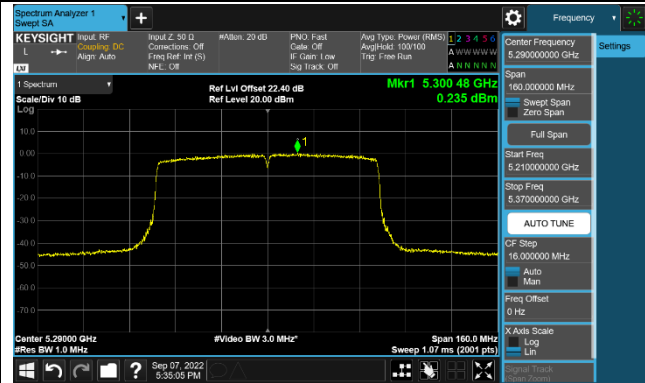

Channel 134 (5670MHz)

Channel 142 (5710MHz)

802.11ac-VHT80 Power Spectral Density - Ant 1

Channel 42 (5210MHz)

Channel 58 (5290MHz)

Channel 106 (5530MHz)

Channel 122 (5610MHz)

Channel 138 (5690MHz)

Channel 155 (5775MHz)

802.11ac-VHT160 Power Spectral Density - Ant 1

Channel 50 (5250MHz)

Channel 114 (5570MHz)

802.11ax-HE20 Power Spectral Density - Ant 1

Channel 36 (5180MHz)

Channel 44 (5220MHz)

Channel 48 (5240MHz)