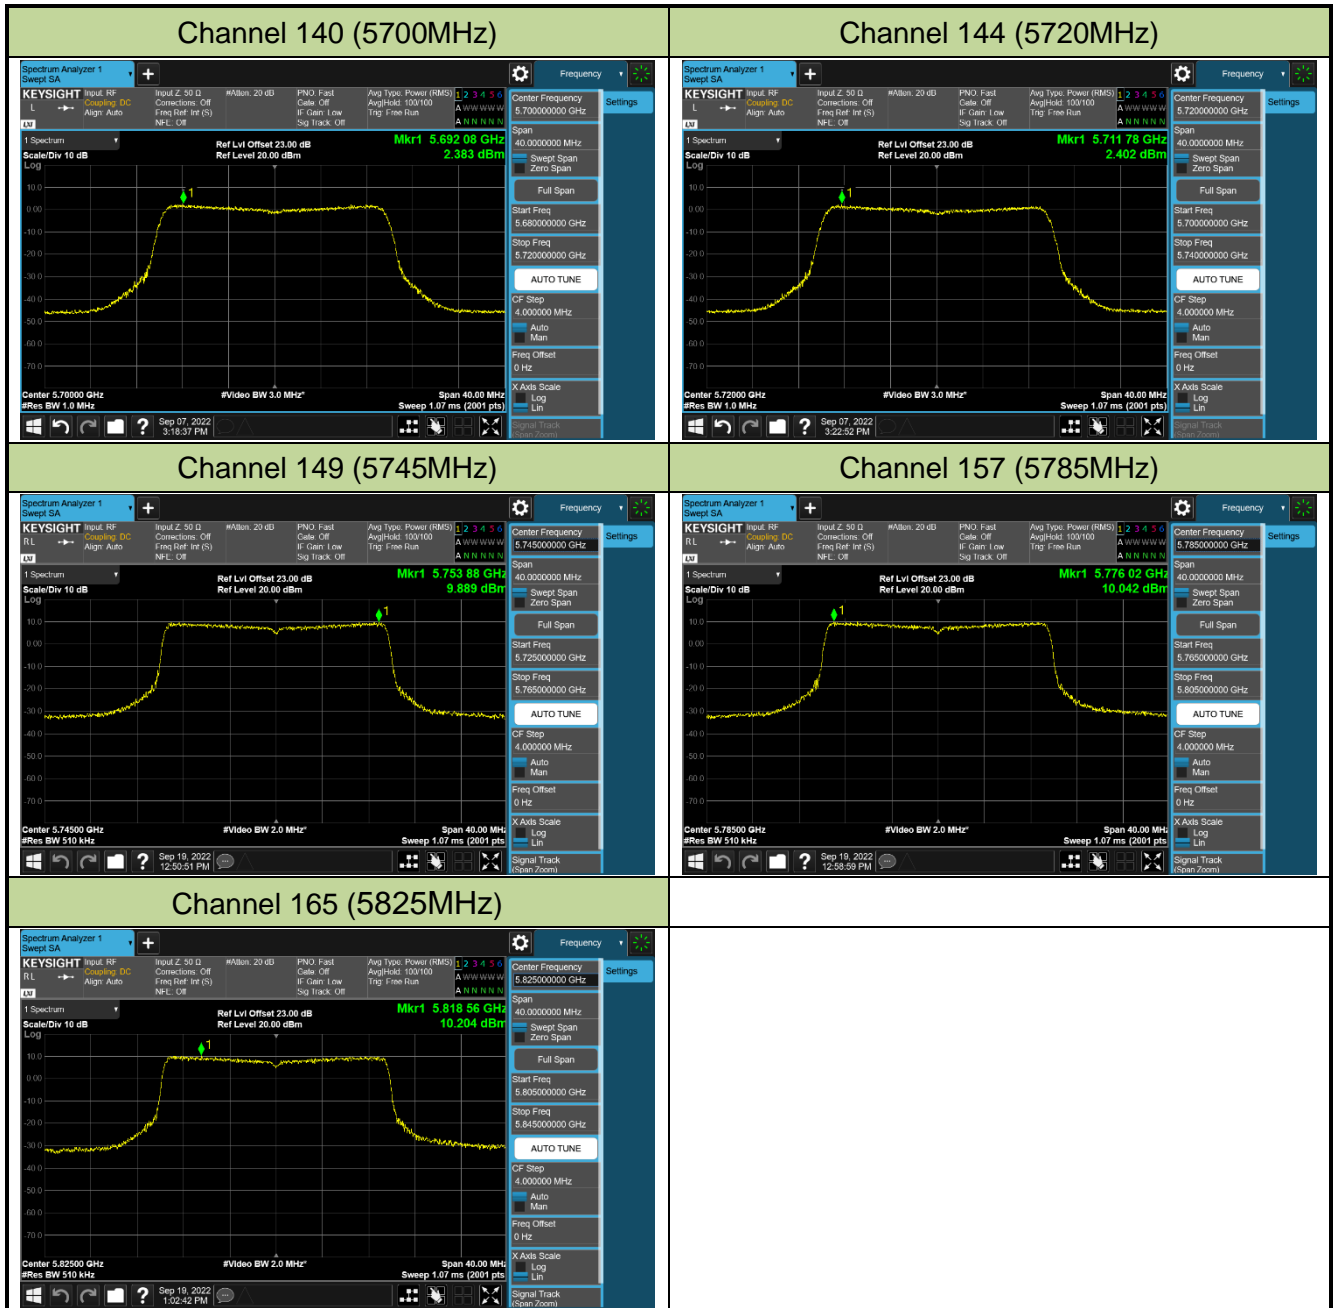

Channel 134 (5670MHz)

Channel 142 (5710MHz)

802.11ac-VHT80 Power Spectral Density - Ant 1

Channel 42 (5210MHz)

Channel 58 (5290MHz)

Channel 106 (5530MHz)

Channel 122 (5610MHz)

Channel 138 (5690MHz)

Channel 155 (5775MHz)

802.11ac-VHT160 Power Spectral Density - Ant 1

Channel 50 (5250MHz)

Channel 114 (5570MHz)

802.11ax-HE20 Power Spectral Density - Ant 1

Channel 36 (5180MHz)

Channel 44 (5220MHz)

Channel 48 (5240MHz)

Channel 52 (5260MHz)

Channel 60 (5300MHz)

Channel 64 (5320MHz)

Channel 100 (5500MHz)

Channel 116 (5580MHz)

802.11ax-HE40 Power Spectral Density - Ant 1

Channel 38 (5190MHz)

Channel 46 (5230MHz)

Channel 54 (5270MHz)

Channel 62 (5310MHz)

Channel 102 (5510MHz)

Channel 110 (5550MHz)

Channel 134 (5670MHz)

Channel 142 (5710MHz)