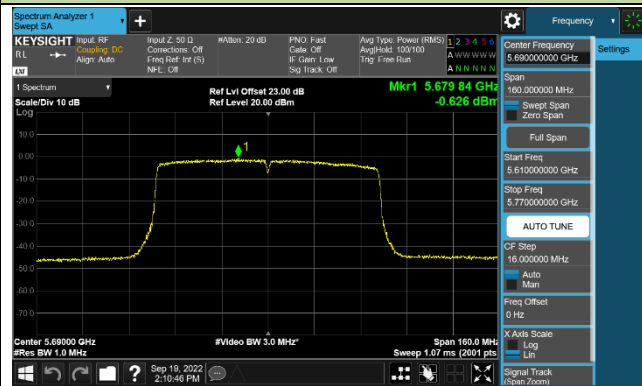

Channel 134 (5670MHz)

Channel 142 (5710MHz)

802.11ac-VHT80 Power Spectral Density - Ant 1

Channel 42 (5210MHz)

Channel 58 (5290MHz)

Channel 106 (5530MHz)

Channel 122 (5610MHz)

Channel 138 (5690MHz)

Channel 155 (5775MHz)

802.11ac-VHT160 Power Spectral Density - Ant 1

Channel 50 (5250MHz)

Channel 114 (5570MHz)

802.11ax-HE20 Power Spectral Density - Ant 1

Channel 36 (5180MHz)

Channel 44 (5220MHz)

Channel 48 (5240MHz)