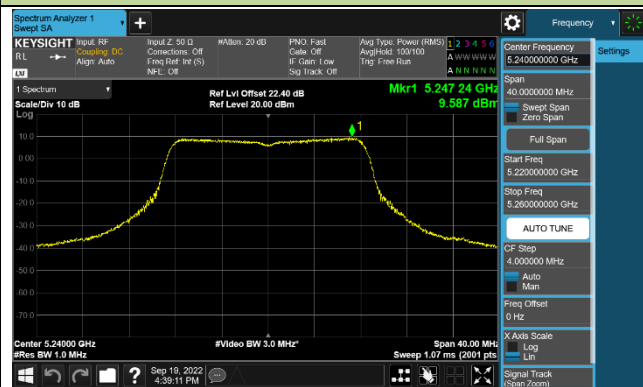

802.11ax-HE160 Power Spectral Density - Ant 0

Channel 50 (5250MHz)

Channel 114 (5570MHz)

802.11a Power Spectral Density - Ant 1

Channel 36 (5180MHz)

Channel 44 (5220MHz)

Channel 48 (5240MHz)

Channel 52 (5260MHz)

Channel 60 (5300MHz)

Channel 64 (5320MHz)

802.11ac-VHT20 Power Spectral Density - Ant 1

Channel 36 (5180MHz)

Channel 44 (5220MHz)

Channel 48 (5240MHz)

Channel 52 (5260MHz)

Channel 60 (5300MHz)