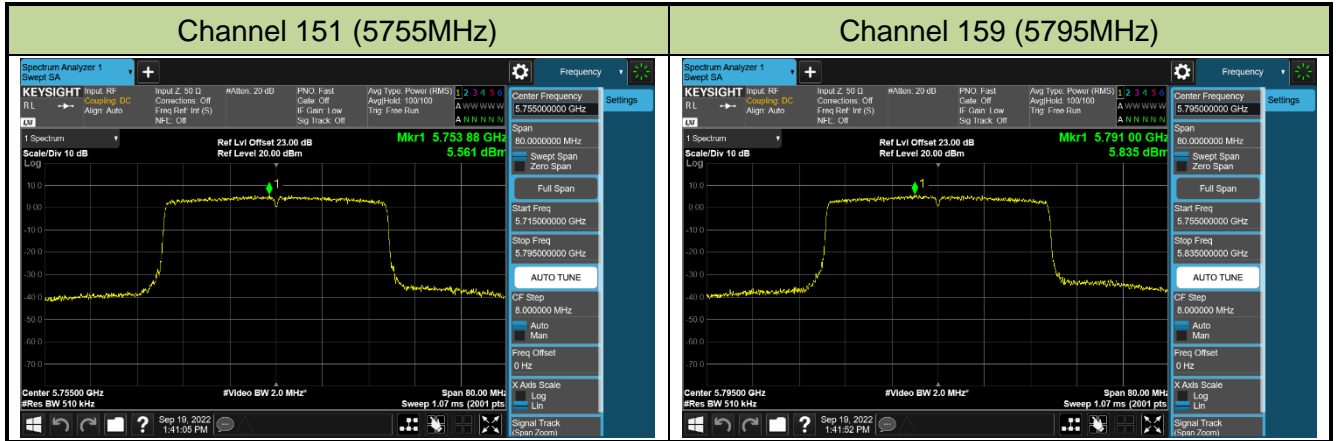

802.11ax-HE40 Power Spectral Density - Ant 0

Channel 38 (5190MHz)

Channel 46 (5230MHz)

Channel 54 (5270MHz)

Channel 62 (5310MHz)

Channel 102 (5510MHz)

Channel 110 (5550MHz)

Channel 134 (5670MHz)

Channel 142 (5710MHz)

802.11ax-HE80 Power Spectral Density - Ant 0

Channel 42 (5210MHz)

Channel 58 (5290MHz)

Channel 106 (5530MHz)

Channel 122 (5610MHz)

Channel 138 (5690MHz)

Channel 155 (5775MHz)

802.11ax-HE160 Power Spectral Density - Ant 0

Channel 50 (5250MHz)

Channel 114 (5570MHz)

802.11a Power Spectral Density - Ant 1

Channel 36 (5180MHz)

Channel 44 (5220MHz)

Channel 48 (5240MHz)

Channel 52 (5260MHz)