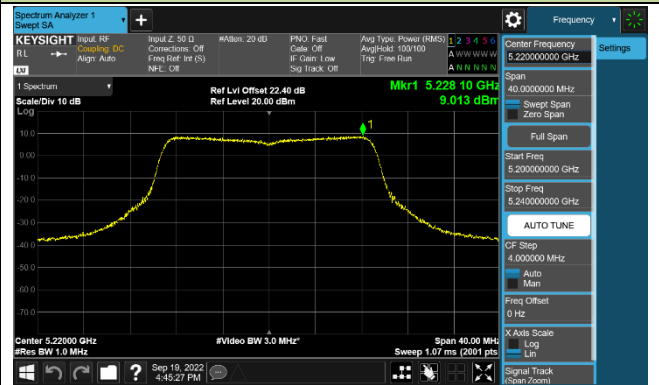

802.11ax-HE160 Power Spectral Density - Ant 0

Channel 50 (5250MHz)

Channel 114 (5570MHz)

802.11a Power Spectral Density - Ant 1

Channel 36 (5180MHz)

Channel 44 (5220MHz)

Channel 48 (5240MHz)

Channel 52 (5260MHz)

Channel 60 (5300MHz)

Channel 64 (5320MHz)

802.11ac-VHT20 Power Spectral Density - Ant 1

Channel 36 (5180MHz)

Channel 44 (5220MHz)

Channel 48 (5240MHz)

Channel 52 (5260MHz)

Channel 60 (5300MHz)

Channel 64 (5320MHz)

802.11ac-VHT40 Power Spectral Density - Ant 1

Channel 38 (5190MHz)

Channel 46 (5230MHz)

Channel 54 (5270MHz)

Channel 62 (5310MHz)

Channel 102 (5510MHz)

Channel 110 (5550MHz)