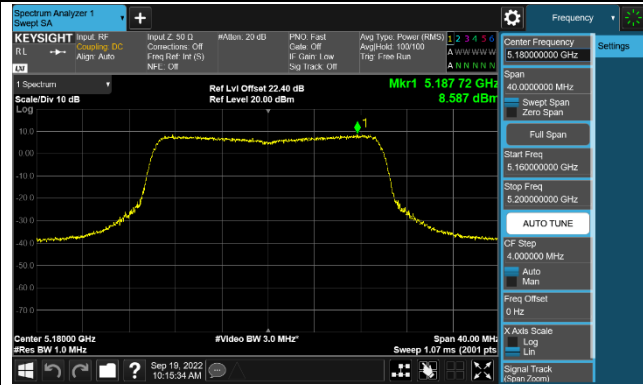

Channel 134 (5670MHz)

Channel 142 (5710MHz)

802.11ac-VHT80 Power Spectral Density - Ant 1

Channel 42 (5210MHz)

Channel 58 (5290MHz)

Channel 106 (5530MHz)

Channel 122 (5610MHz)

Channel 138 (5690MHz)

Channel 155 (5775MHz)

802.11ac-VHT160 Power Spectral Density - Ant 1

Channel 50 (5250MHz)

Channel 114 (5570MHz)

802.11ax-HE20 Power Spectral Density - Ant 1

Channel 36 (5180MHz)

Channel 44 (5220MHz)

Channel 48 (5240MHz)