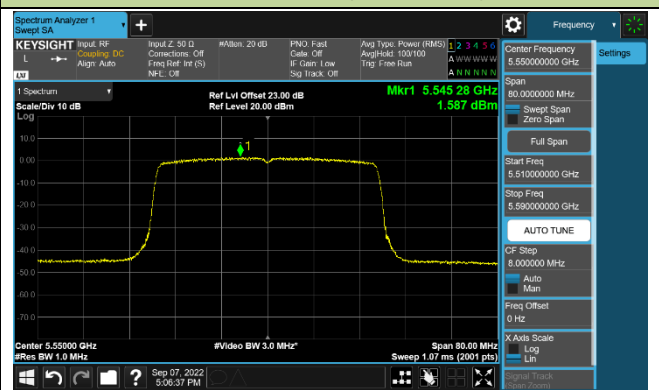

Channel 52 (5260MHz)

Channel 60 (5300MHz)

Channel 64 (5320MHz)

Channel 100 (5500MHz)

Channel 116 (5580MHz)

802.11ax-HE40 Power Spectral Density - Ant 1

Channel 38 (5190MHz)

Channel 46 (5230MHz)

Channel 54 (5270MHz)

Channel 62 (5310MHz)

Channel 102 (5510MHz)

Channel 110 (5550MHz)

Channel 134 (5670MHz)

Channel 142 (5710MHz)