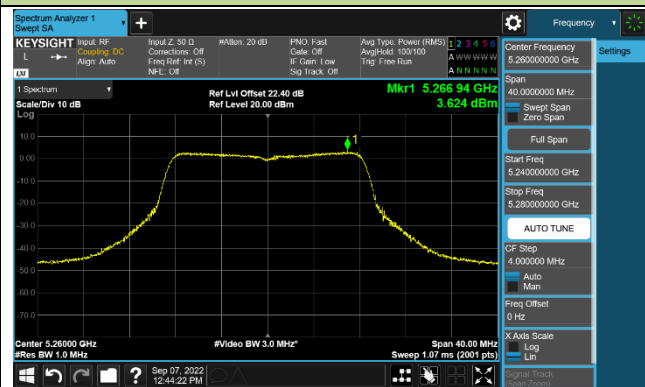

802.11ax-HE160 Power Spectral Density - Ant 0

Channel 50 (5250MHz)

Channel 114 (5570MHz)

802.11a Power Spectral Density - Ant 1

Channel 36 (5180MHz)

Channel 44 (5220MHz)

Channel 48 (5240MHz)

Channel 52 (5260MHz)

Channel 60 (5300MHz)

Channel 64 (5320MHz)

802.11ac-VHT20 Power Spectral Density - Ant 1

Channel 36 (5180MHz)

Channel 44 (5220MHz)

Channel 48 (5240MHz)

Channel 52 (5260MHz)

Channel 60 (5300MHz)