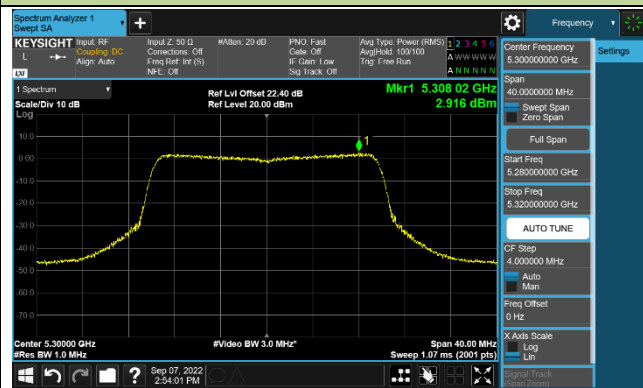

Channel 134 (5670MHz)

Channel 142 (5710MHz)

802.11ac-VHT80 Power Spectral Density - Ant 1

Channel 42 (5210MHz)

Channel 58 (5290MHz)

Channel 106 (5530MHz)

Channel 122 (5610MHz)

Channel 138 (5690MHz)

Channel 155 (5775MHz)

802.11ac-VHT160 Power Spectral Density - Ant 1

Channel 50 (5250MHz)

Channel 114 (5570MHz)

802.11ax-HE20 Power Spectral Density - Ant 1

Channel 36 (5180MHz)

Channel 44 (5220MHz)

Channel 48 (5240MHz)

Channel 52 (5260MHz)

Channel 60 (5300MHz)

Channel 64 (5320MHz)

Channel 100 (5500MHz)

Channel 116 (5580MHz)

802.11ax-HE40 Power Spectral Density - Ant 1

Channel 38 (5190MHz)

Channel 46 (5230MHz)