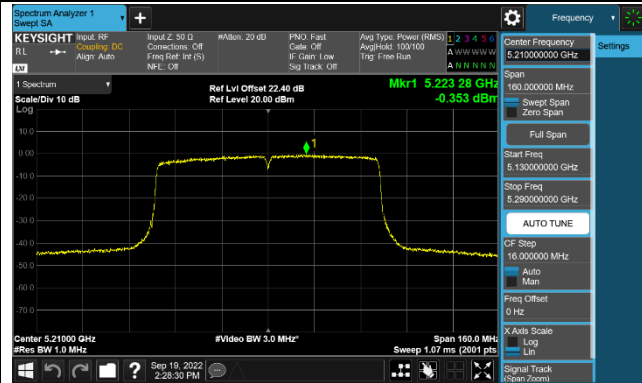

Channel 134 (5670MHz)

Channel 142 (5710MHz)

802.11ac-VHT80 Power Spectral Density - Ant 1

Channel 42 (5210MHz)

Channel 58 (5290MHz)

Channel 106 (5530MHz)

Channel 122 (5610MHz)

Channel 138 (5690MHz)

Channel 155 (5775MHz)

802.11ac-VHT160 Power Spectral Density - Ant 1

Channel 50 (5250MHz)

Channel 114 (5570MHz)

802.11ax-HE20 Power Spectral Density - Ant 1

Channel 36 (5180MHz)

Channel 44 (5220MHz)

Channel 48 (5240MHz)