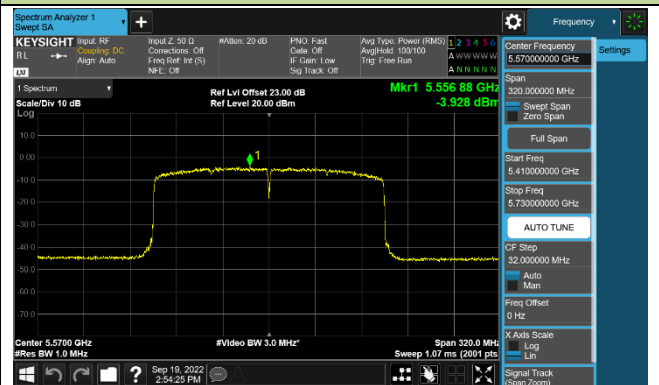

Channel 142 (5710MHz)

802.11ax-HE80 Power Spectral Density - Ant 0

Channel 42 (5210MHz)

Channel 58 (5290MHz)

Channel 106 (5530MHz)

Channel 122 (5610MHz)

Channel 138 (5690MHz)

Channel 155 (5775MHz)

802.11ax-HE160 Power Spectral Density - Ant 0

Channel 50 (5250MHz)

Channel 114 (5570MHz)

802.11a Power Spectral Density - Ant 1

Channel 36 (5180MHz)

Channel 44 (5220MHz)

Channel 48 (5240MHz)

Channel 52 (5260MHz)