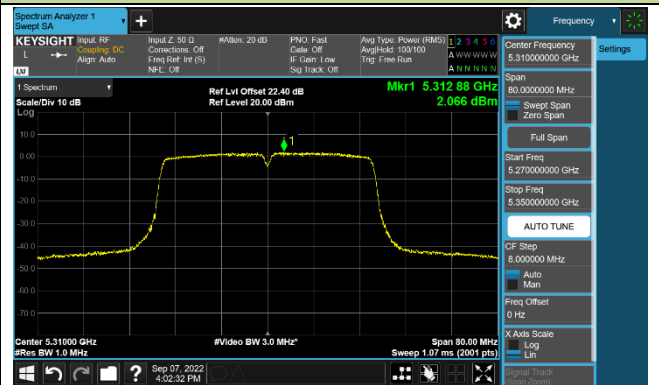

Channel 64 (5320MHz)

802.11ac-VHT40 Power Spectral Density - Ant 1

Channel 38 (5190MHz)

Channel 46 (5230MHz)

Channel 54 (5270MHz)

Channel 62 (5310MHz)

Channel 102 (5510MHz)

Channel 110 (5550MHz)

Channel 134 (5670MHz)

Channel 142 (5710MHz)

802.11ac-VHT80 Power Spectral Density - Ant 1

Channel 42 (5210MHz)

Channel 58 (5290MHz)

Channel 106 (5530MHz)

Channel 122 (5610MHz)

Channel 138 (5690MHz)