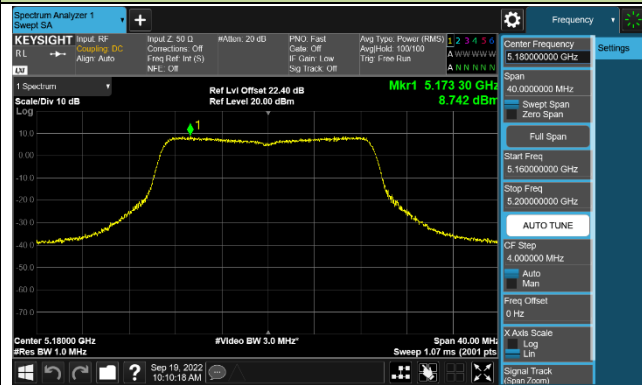

Channel 60 (5300MHz)

Channel 64 (5320MHz)

802.11ac-VHT20 Power Spectral Density - Ant 1

Channel 36 (5180MHz)

Channel 44 (5220MHz)

Channel 48 (5240MHz)

Channel 52 (5260MHz)

Channel 60 (5300MHz)

Channel 64 (5320MHz)

802.11ac-VHT40 Power Spectral Density - Ant 1

Channel 38 (5190MHz)

Channel 46 (5230MHz)

Channel 54 (5270MHz)

Channel 62 (5310MHz)

Channel 102 (5510MHz)

Channel 110 (5550MHz)