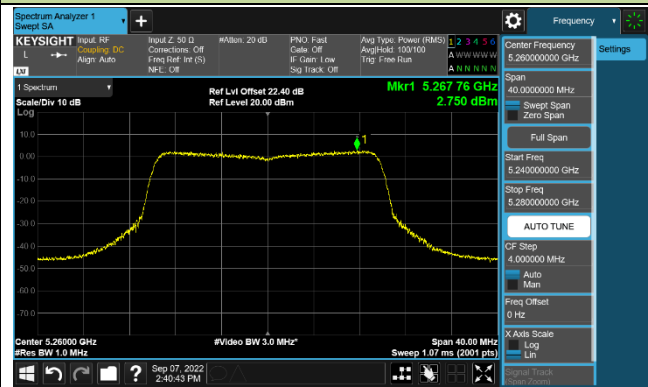

Channel 134 (5670MHz)

Channel 142 (5710MHz)

802.11ac-VHT80 Power Spectral Density - Ant 1

Channel 42 (5210MHz)

Channel 58 (5290MHz)

Channel 106 (5530MHz)

Channel 122 (5610MHz)

Channel 138 (5690MHz)

Channel 155 (5775MHz)

802.11ac-VHT160 Power Spectral Density - Ant 1

Channel 50 (5250MHz)

Channel 114 (5570MHz)

802.11ax-HE20 Power Spectral Density - Ant 1

Channel 36 (5180MHz)

Channel 44 (5220MHz)

Channel 48 (5240MHz)

Channel 52 (5260MHz)

Channel 60 (5300MHz)

Channel 64 (5320MHz)

Channel 100 (5500MHz)

Channel 116 (5580MHz)

802.11ax-HE40 Power Spectral Density - Ant 1

Channel 38 (5190MHz)

Channel 46 (5230MHz)