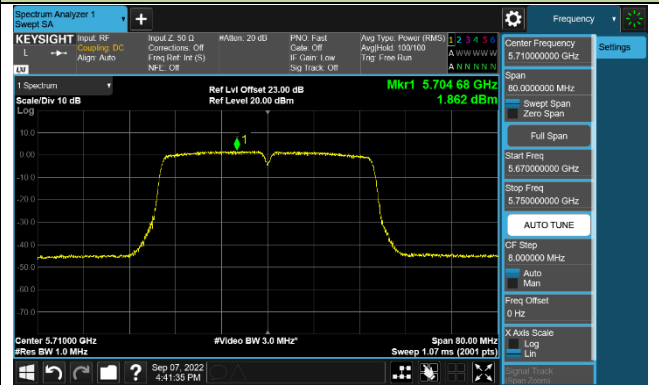

Channel 64 (5320MHz)

802.11ac-VHT40 Power Spectral Density - Ant 1

Channel 38 (5190MHz)

Channel 46 (5230MHz)

Channel 54 (5270MHz)

Channel 62 (5310MHz)

Channel 102 (5510MHz)

Channel 110 (5550MHz)

Channel 134 (5670MHz)

Channel 142 (5710MHz)

802.11ac-VHT80 Power Spectral Density - Ant 1

Channel 42 (5210MHz)

Channel 58 (5290MHz)

Channel 106 (5530MHz)

Channel 122 (5610MHz)

Channel 138 (5690MHz)