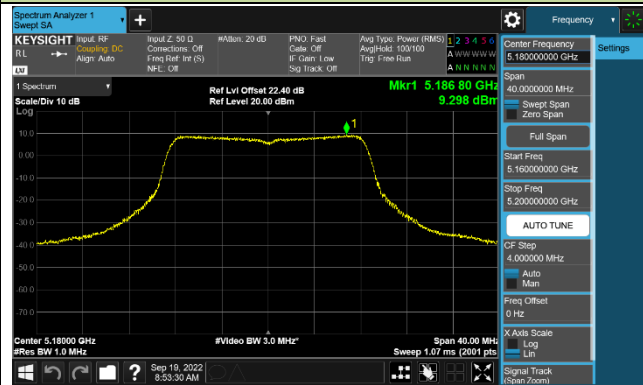

802.11ax-HE160 Power Spectral Density - Ant 0

Channel 50 (5250MHz)

Channel 114 (5570MHz)

802.11a Power Spectral Density - Ant 1

Channel 36 (5180MHz)

Channel 44 (5220MHz)

Channel 48 (5240MHz)

Channel 52 (5260MHz)

Channel 60 (5300MHz)

Channel 64 (5320MHz)

802.11ac-VHT20 Power Spectral Density - Ant 1

Channel 36 (5180MHz)

Channel 44 (5220MHz)

Channel 48 (5240MHz)

Channel 52 (5260MHz)

Channel 60 (5300MHz)