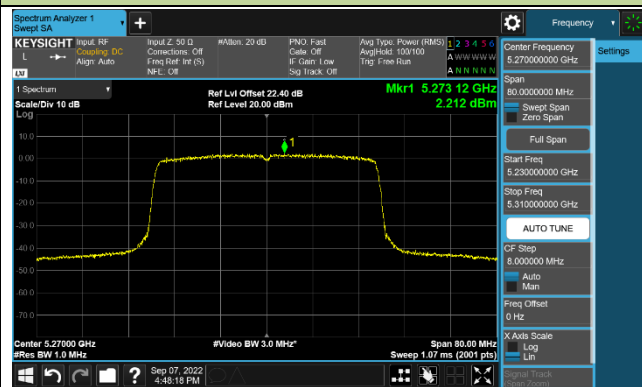

Channel 155 (5775MHz)

802.11ac-VHT160 Power Spectral Density - Ant 1

Channel 50 (5250MHz)

Channel 114 (5570MHz)

802.11ax-HE20 Power Spectral Density - Ant 1

Channel 36 (5180MHz)

Channel 44 (5220MHz)

Channel 48 (5240MHz)

Channel 52 (5260MHz)

Channel 60 (5300MHz)

Channel 64 (5320MHz)

Channel 100 (5500MHz)

Channel 116 (5580MHz)

802.11ax-HE40 Power Spectral Density - Ant 1

Channel 38 (5190MHz)

Channel 46 (5230MHz)

Channel 54 (5270MHz)

Channel 62 (5310MHz)

Channel 102 (5510MHz)

Channel 110 (5550MHz)

Channel 134 (5670MHz)

Channel 142 (5710MHz)