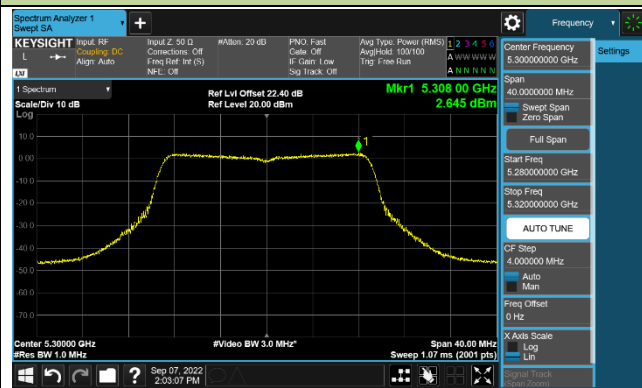

802.11ax-HE160 Power Spectral Density - Ant 0

Channel 50 (5250MHz)

Channel 114 (5570MHz)

802.11a Power Spectral Density - Ant 1

Channel 36 (5180MHz)

Channel 44 (5220MHz)

Channel 48 (5240MHz)

Channel 52 (5260MHz)

Channel 60 (5300MHz)

Channel 64 (5320MHz)

802.11ac-VHT20 Power Spectral Density - Ant 1

Channel 36 (5180MHz)

Channel 44 (5220MHz)

Channel 48 (5240MHz)

Channel 52 (5260MHz)

Channel 60 (5300MHz)

Channel 64 (5320MHz)

802.11ac-VHT40 Power Spectral Density - Ant 1

Channel 38 (5190MHz)

Channel 46 (5230MHz)

Channel 54 (5270MHz)

Channel 62 (5310MHz)

Channel 102 (5510MHz)

Channel 110 (5550MHz)