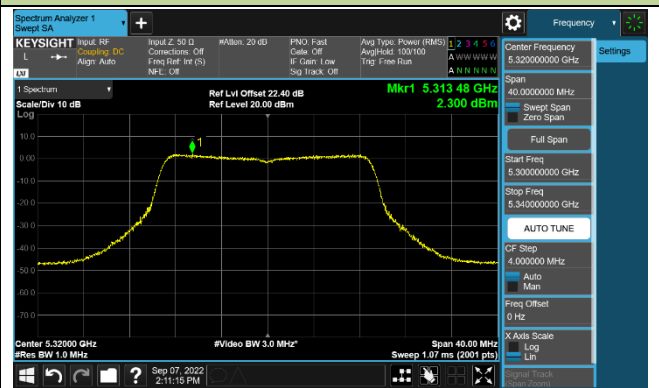

802.11ax-HE160 Power Spectral Density - Ant 0

Channel 50 (5250MHz)

Channel 114 (5570MHz)

802.11a Power Spectral Density - Ant 1

Channel 36 (5180MHz)

Channel 44 (5220MHz)

Channel 48 (5240MHz)

Channel 52 (5260MHz)

Channel 60 (5300MHz)

Channel 64 (5320MHz)

802.11ac-VHT20 Power Spectral Density - Ant 1

Channel 36 (5180MHz)

Channel 44 (5220MHz)

Channel 48 (5240MHz)

Channel 52 (5260MHz)

Channel 60 (5300MHz)

Channel 64 (5320MHz)

802.11ac-VHT40 Power Spectral Density - Ant 1

Channel 38 (5190MHz)

Channel 46 (5230MHz)

Channel 54 (5270MHz)

Channel 62 (5310MHz)

Channel 102 (5510MHz)

Channel 110 (5550MHz)