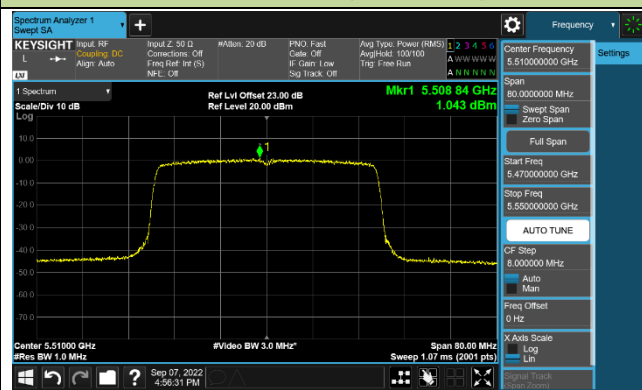

Channel 155 (5775MHz)

802.11ac-VHT160 Power Spectral Density - Ant 1

Channel 50 (5250MHz)

Channel 114 (5570MHz)

802.11ax-HE20 Power Spectral Density - Ant 1

Channel 36 (5180MHz)

Channel 44 (5220MHz)

Channel 48 (5240MHz)

Channel 52 (5260MHz)

Channel 60 (5300MHz)

Channel 64 (5320MHz)

Channel 100 (5500MHz)

Channel 116 (5580MHz)

802.11ax-HE40 Power Spectral Density - Ant 1

Channel 38 (5190MHz)

Channel 46 (5230MHz)

Channel 54 (5270MHz)

Channel 62 (5310MHz)

Channel 102 (5510MHz)

Channel 110 (5550MHz)

Channel 134 (5670MHz)

Channel 142 (5710MHz)