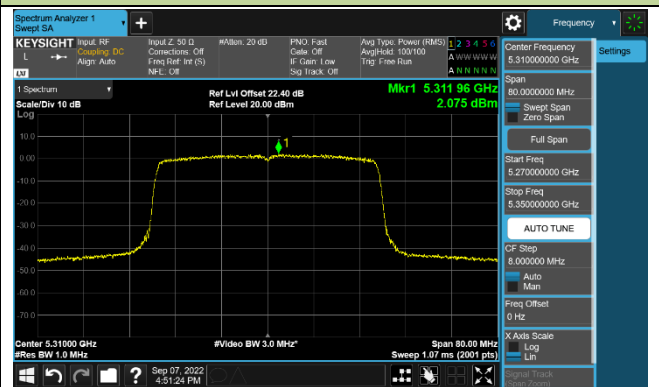

Channel 155 (5775MHz)

802.11ac-VHT160 Power Spectral Density - Ant 1

Channel 50 (5250MHz)

Channel 114 (5570MHz)

802.11ax-HE20 Power Spectral Density - Ant 1

Channel 36 (5180MHz)

Channel 44 (5220MHz)

Channel 48 (5240MHz)

Channel 52 (5260MHz)

Channel 60 (5300MHz)

Channel 64 (5320MHz)

Channel 100 (5500MHz)

Channel 116 (5580MHz)

802.11ax-HE40 Power Spectral Density - Ant 1

Channel 38 (5190MHz)

Channel 46 (5230MHz)

Channel 54 (5270MHz)

Channel 62 (5310MHz)

Channel 102 (5510MHz)

Channel 110 (5550MHz)

Channel 134 (5670MHz)

Channel 142 (5710MHz)