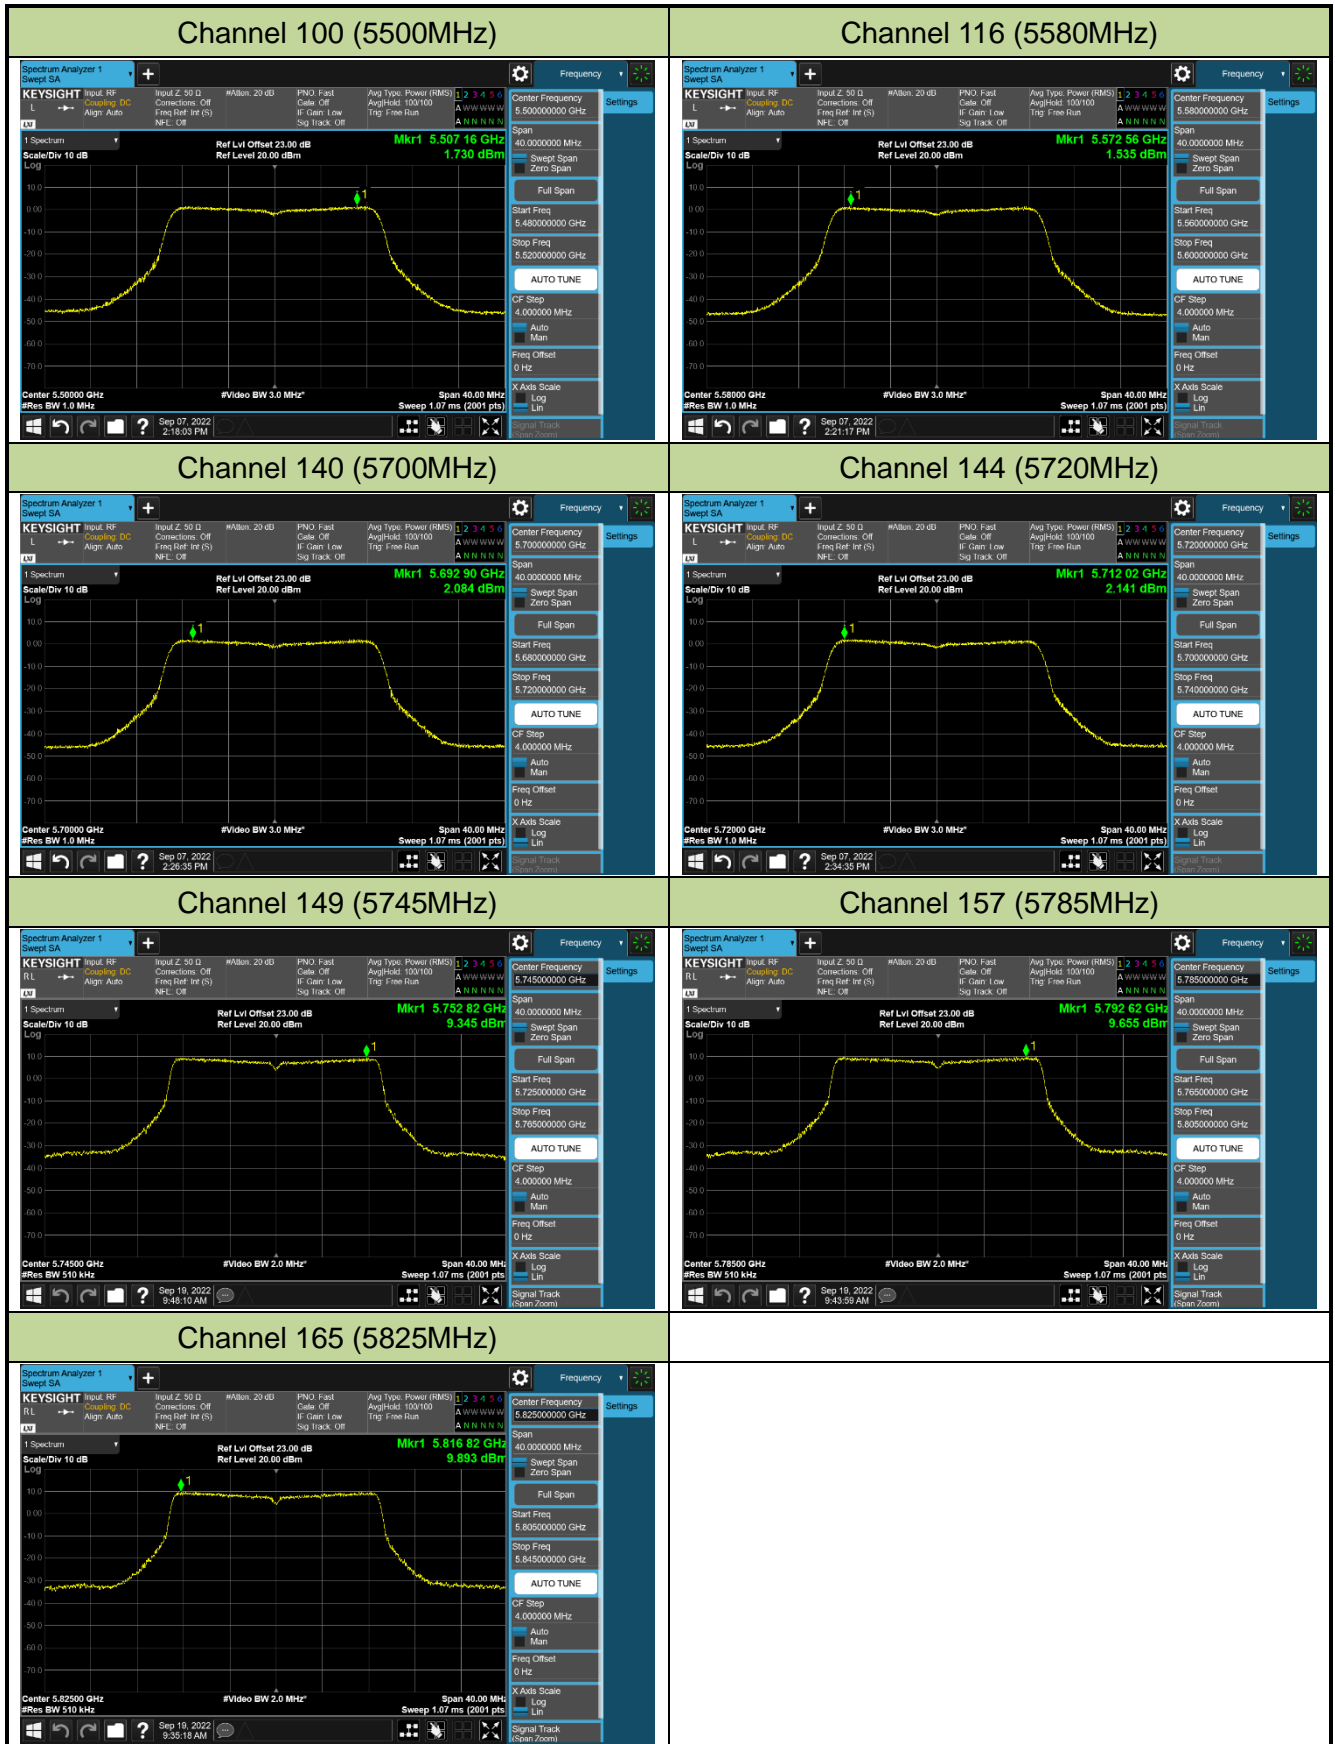

802.11ax-HE160 Power Spectral Density - Ant 0

Channel 50 (5250MHz)

Channel 114 (5570MHz)

802.11a Power Spectral Density - Ant 1

Channel 36 (5180MHz)

Channel 44 (5220MHz)

Channel 48 (5240MHz)

Channel 52 (5260MHz)

Channel 60 (5300MHz)

Channel 64 (5320MHz)

802.11ac-VHT20 Power Spectral Density - Ant 1

Channel 36 (5180MHz)

Channel 44 (5220MHz)

Channel 48 (5240MHz)

Channel 52 (5260MHz)

Channel 60 (5300MHz)

Channel 64 (5320MHz)

802.11ac-VHT40 Power Spectral Density - Ant 1

Channel 38 (5190MHz)

Channel 46 (5230MHz)

Channel 54 (5270MHz)

Channel 62 (5310MHz)

Channel 102 (5510MHz)

Channel 110 (5550MHz)

Channel 134 (5670MHz)

Channel 142 (5710MHz)

802.11ac-VHT80 Power Spectral Density - Ant 1

Channel 42 (5210MHz)

Channel 58 (5290MHz)

Channel 106 (5530MHz)

Channel 122 (5610MHz)

Channel 138 (5690MHz)