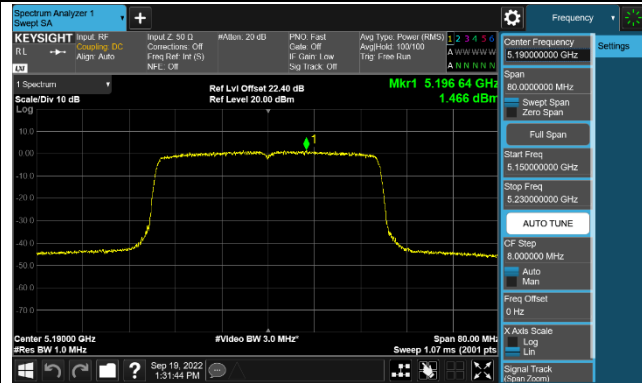

802.11ax-HE40 Power Spectral Density - Ant 0

Channel 38 (5190MHz)

Channel 46 (5230MHz)

Channel 54 (5270MHz)

Channel 62 (5310MHz)

Channel 102 (5510MHz)

Channel 110 (5550MHz)

Channel 134 (5670MHz)

Channel 142 (5710MHz)

802.11ax-HE80 Power Spectral Density - Ant 0

Channel 42 (5210MHz)

Channel 58 (5290MHz)

Channel 106 (5530MHz)

Channel 122 (5610MHz)

Channel 138 (5690MHz)

Channel 155 (5775MHz)