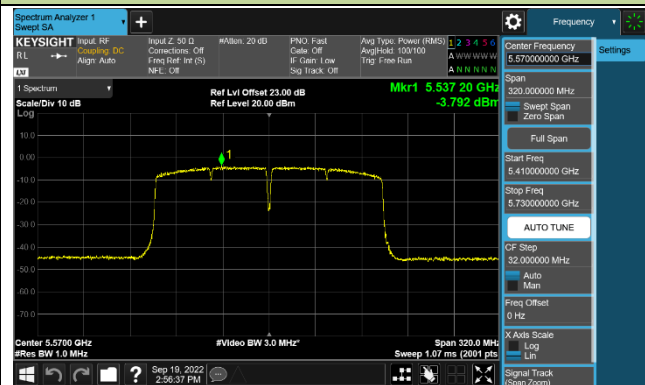

Channel 134 (5670MHz)

Channel 142 (5710MHz)

802.11ac-VHT80 Power Spectral Density - Ant 1

Channel 42 (5210MHz)

Channel 58 (5290MHz)

Channel 106 (5530MHz)

Channel 122 (5610MHz)

Channel 138 (5690MHz)

Channel 155 (5775MHz)

802.11ac-VHT160 Power Spectral Density - Ant 1

Channel 50 (5250MHz)

Channel 114 (5570MHz)

802.11ax-HE20 Power Spectral Density - Ant 1

Channel 36 (5180MHz)

Channel 44 (5220MHz)

Channel 48 (5240MHz)