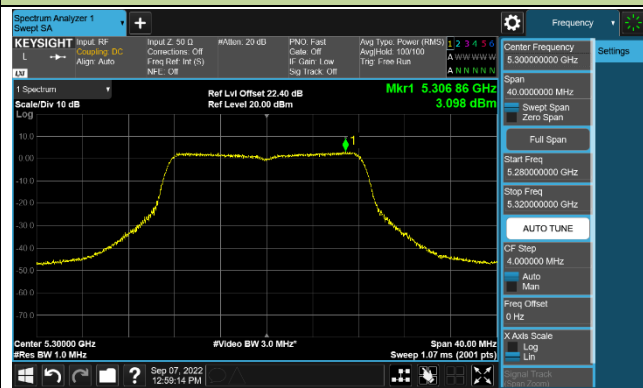

802.11ax-HE160 Power Spectral Density - Ant 0

Channel 50 (5250MHz)

Channel 114 (5570MHz)

802.11a Power Spectral Density - Ant 1

Channel 36 (5180MHz)

Channel 44 (5220MHz)

Channel 48 (5240MHz)

Channel 52 (5260MHz)

Channel 60 (5300MHz)

Channel 64 (5320MHz)

802.11ac-VHT20 Power Spectral Density - Ant 1

Channel 36 (5180MHz)

Channel 44 (5220MHz)

Channel 48 (5240MHz)

Channel 52 (5260MHz)

Channel 60 (5300MHz)