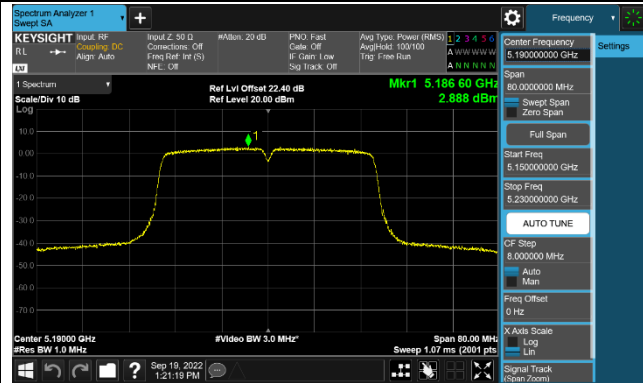

Channel 60 (5300MHz)

Channel 64 (5320MHz)

802.11ac-VHT20 Power Spectral Density - Ant 1

Channel 36 (5180MHz)

Channel 44 (5220MHz)

Channel 48 (5240MHz)

Channel 52 (5260MHz)

Channel 60 (5300MHz)

Channel 64 (5320MHz)

802.11ac-VHT40 Power Spectral Density - Ant 1

Channel 38 (5190MHz)

Channel 46 (5230MHz)

Channel 54 (5270MHz)

Channel 62 (5310MHz)

Channel 102 (5510MHz)

Channel 110 (5550MHz)