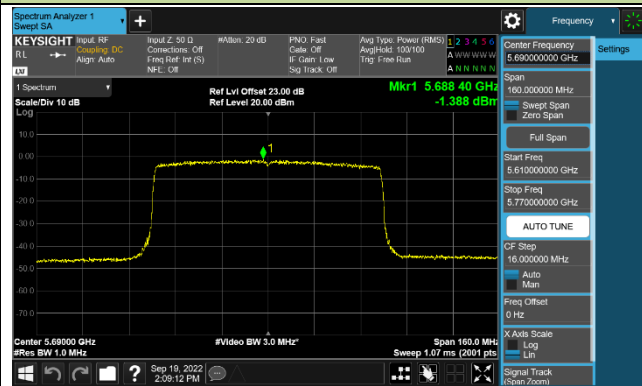

Channel 142 (5710MHz)

802.11ax-HE80 Power Spectral Density - Ant 0

Channel 42 (5210MHz)

Channel 58 (5290MHz)

Channel 106 (5530MHz)

Channel 122 (5610MHz)

Channel 138 (5690MHz)

Channel 155 (5775MHz)

802.11ax-HE160 Power Spectral Density - Ant 0

Channel 50 (5250MHz)

Channel 114 (5570MHz)

802.11a Power Spectral Density - Ant 1

Channel 36 (5180MHz)

Channel 44 (5220MHz)

Channel 48 (5240MHz)

Channel 52 (5260MHz)