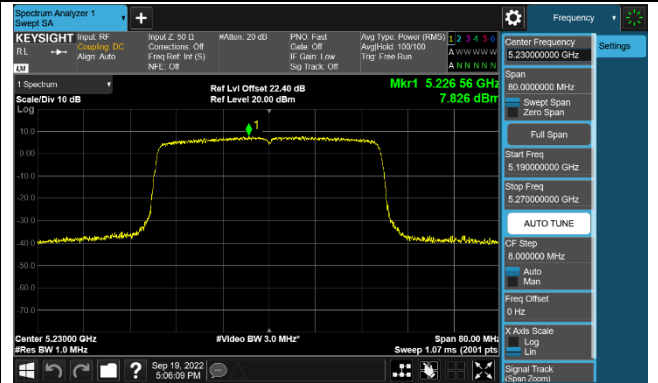

802.11ax-HE40 Power Spectral Density - Ant 0

Channel 38 (5190MHz)

Channel 46 (5230MHz)

Channel 54 (5270MHz)

Channel 62 (5310MHz)

Channel 102 (5510MHz)

Channel 110 (5550MHz)

Channel 134 (5670MHz)

Channel 142 (5710MHz)

802.11ax-HE80 Power Spectral Density - Ant 0

Channel 42 (5210MHz)

Channel 58 (5290MHz)

Channel 106 (5530MHz)

Channel 122 (5610MHz)

Channel 138 (5690MHz)

Channel 155 (5775MHz)

802.11ax-HE160 Power Spectral Density - Ant 0

Channel 50 (5250MHz)

Channel 114 (5570MHz)

802.11a Power Spectral Density - Ant 1

Channel 36 (5180MHz)

Channel 44 (5220MHz)

Channel 48 (5240MHz)

Channel 52 (5260MHz)