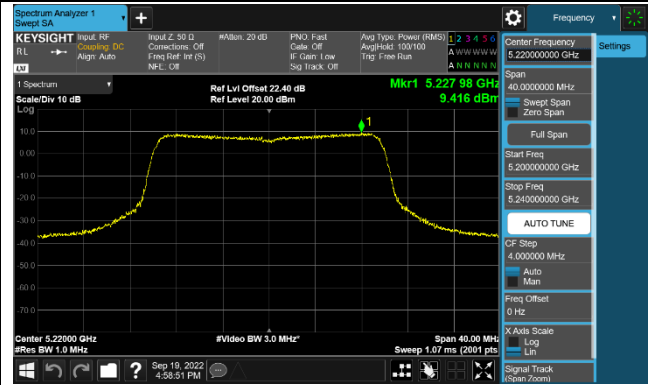

Channel 134 (5670MHz)

Channel 142 (5710MHz)

802.11ac-VHT80 Power Spectral Density - Ant 1

Channel 42 (5210MHz)

Channel 58 (5290MHz)

Channel 106 (5530MHz)

Channel 122 (5610MHz)

Channel 138 (5690MHz)

Channel 155 (5775MHz)

802.11ac-VHT160 Power Spectral Density - Ant 1

Channel 50 (5250MHz)

Channel 114 (5570MHz)

802.11ax-HE20 Power Spectral Density - Ant 1

Channel 36 (5180MHz)

Channel 44 (5220MHz)

Channel 48 (5240MHz)