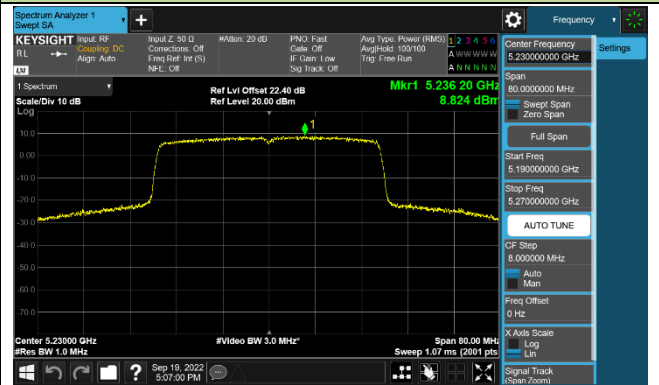

Channel 155 (5775MHz)

802.11ac-VHT160 Power Spectral Density - Ant 1

Channel 50 (5250MHz)

Channel 114 (5570MHz)

802.11ax-HE20 Power Spectral Density - Ant 1

Channel 36 (5180MHz)

Channel 44 (5220MHz)

Channel 48 (5240MHz)

Channel 52 (5260MHz)

Channel 60 (5300MHz)

Channel 64 (5320MHz)

Channel 100 (5500MHz)

Channel 116 (5580MHz)

802.11ax-HE40 Power Spectral Density - Ant 1

Channel 38 (5190MHz)

Channel 46 (5230MHz)

Channel 54 (5270MHz)

Channel 62 (5310MHz)

Channel 102 (5510MHz)

Channel 110 (5550MHz)

Channel 134 (5670MHz)

Channel 142 (5710MHz)