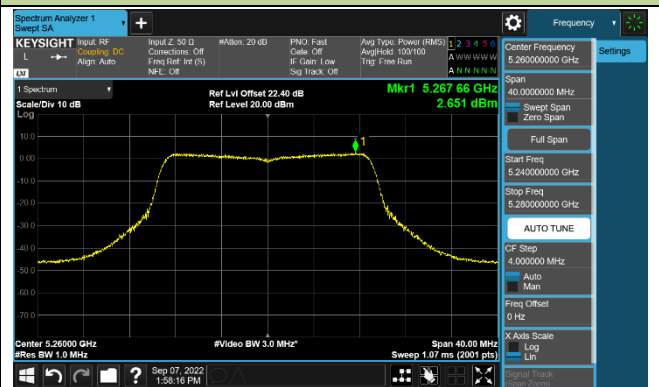

802.11ax-HE160 Power Spectral Density - Ant 0

Channel 50 (5250MHz)

Channel 114 (5570MHz)

802.11a Power Spectral Density - Ant 1

Channel 36 (5180MHz)

Channel 44 (5220MHz)

Channel 48 (5240MHz)

Channel 52 (5260MHz)

Channel 60 (5300MHz)

Channel 64 (5320MHz)

802.11ac-VHT20 Power Spectral Density - Ant 1

Channel 36 (5180MHz)

Channel 44 (5220MHz)

Channel 48 (5240MHz)

Channel 52 (5260MHz)

Channel 60 (5300MHz)

Channel 64 (5320MHz)

802.11ac-VHT40 Power Spectral Density - Ant 1

Channel 38 (5190MHz)

Channel 46 (5230MHz)

Channel 54 (5270MHz)

Channel 62 (5310MHz)

Channel 102 (5510MHz)

Channel 110 (5550MHz)