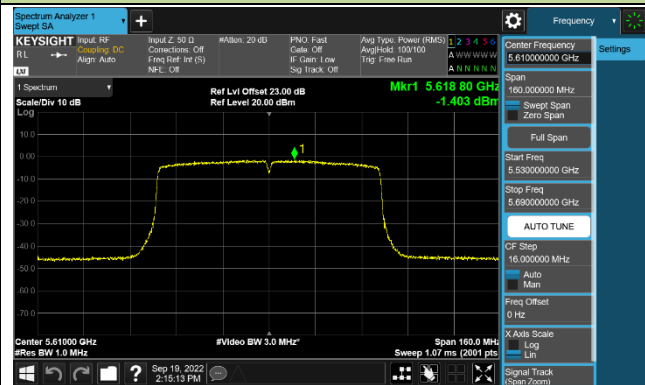

Channel 134 (5670MHz)

Channel 142 (5710MHz)

802.11ac-VHT80 Power Spectral Density - Ant 1

Channel 42 (5210MHz)

Channel 58 (5290MHz)

Channel 106 (5530MHz)

Channel 122 (5610MHz)

Channel 138 (5690MHz)

Channel 155 (5775MHz)

802.11ac-VHT160 Power Spectral Density - Ant 1

Channel 50 (5250MHz)

Channel 114 (5570MHz)

802.11ax-HE20 Power Spectral Density - Ant 1

Channel 36 (5180MHz)

Channel 44 (5220MHz)

Channel 48 (5240MHz)