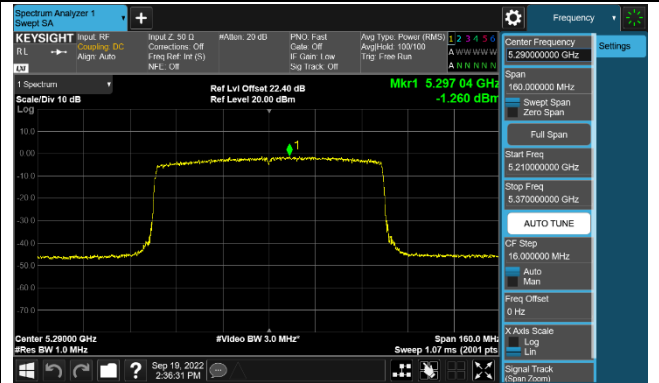

Channel 142 (5710MHz)

802.11ax-HE80 Power Spectral Density - Ant 0

Channel 42 (5210MHz)

Channel 58 (5290MHz)

Channel 106 (5530MHz)

Channel 122 (5610MHz)

Channel 138 (5690MHz)

Channel 155 (5775MHz)

802.11ax-HE160 Power Spectral Density - Ant 0

Channel 50 (5250MHz)

Channel 114 (5570MHz)

802.11a Power Spectral Density - Ant 1

Channel 36 (5180MHz)

Channel 44 (5220MHz)

Channel 48 (5240MHz)

Channel 52 (5260MHz)