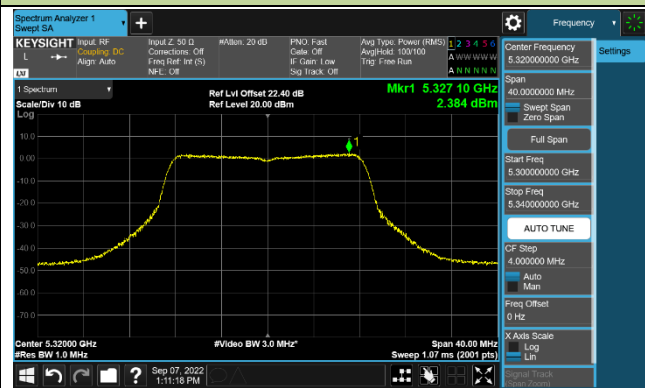

802.11ax-HE160 Power Spectral Density - Ant 0

Channel 50 (5250MHz)

Channel 114 (5570MHz)

802.11a Power Spectral Density - Ant 1

Channel 36 (5180MHz)

Channel 44 (5220MHz)

Channel 48 (5240MHz)

Channel 52 (5260MHz)

Channel 60 (5300MHz)

Channel 64 (5320MHz)

802.11ac-VHT20 Power Spectral Density - Ant 1

Channel 36 (5180MHz)

Channel 44 (5220MHz)

Channel 48 (5240MHz)

Channel 52 (5260MHz)

Channel 60 (5300MHz)