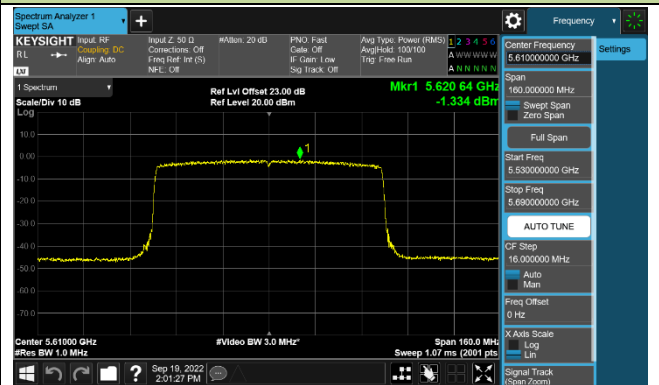

Channel 142 (5710MHz)

802.11ax-HE80 Power Spectral Density - Ant 0

Channel 42 (5210MHz)

Channel 58 (5290MHz)

Channel 106 (5530MHz)

Channel 122 (5610MHz)

Channel 138 (5690MHz)

Channel 155 (5775MHz)

802.11ax-HE160 Power Spectral Density - Ant 0

Channel 50 (5250MHz)

Channel 114 (5570MHz)

802.11a Power Spectral Density - Ant 1

Channel 36 (5180MHz)

Channel 44 (5220MHz)

Channel 48 (5240MHz)

Channel 52 (5260MHz)