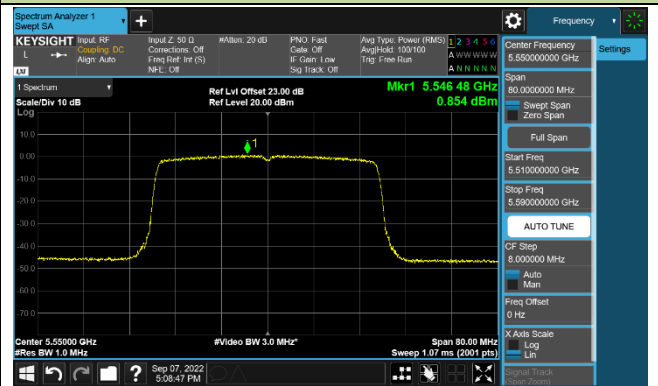

802.11ax-HE40 Power Spectral Density - Ant 0

Channel 38 (5190MHz)

Channel 46 (5230MHz)

Channel 54 (5270MHz)

Channel 62 (5310MHz)

Channel 102 (5510MHz)

Channel 110 (5550MHz)

Channel 134 (5670MHz)

Channel 142 (5710MHz)

802.11ax-HE80 Power Spectral Density - Ant 0

Channel 42 (5210MHz)

Channel 58 (5290MHz)

Channel 106 (5530MHz)

Channel 122 (5610MHz)

Channel 138 (5690MHz)

Channel 155 (5775MHz)