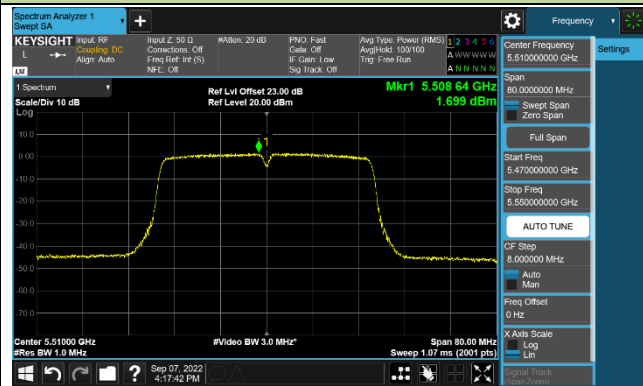

Channel 64 (5320MHz)

802.11ac-VHT40 Power Spectral Density - Ant 1

Channel 38 (5190MHz)

Channel 46 (5230MHz)

Channel 54 (5270MHz)

Channel 62 (5310MHz)

Channel 102 (5510MHz)

Channel 110 (5550MHz)

Channel 134 (5670MHz)

Channel 142 (5710MHz)

802.11ac-VHT80 Power Spectral Density - Ant 1

Channel 42 (5210MHz)

Channel 58 (5290MHz)

Channel 106 (5530MHz)

Channel 122 (5610MHz)

Channel 138 (5690MHz)