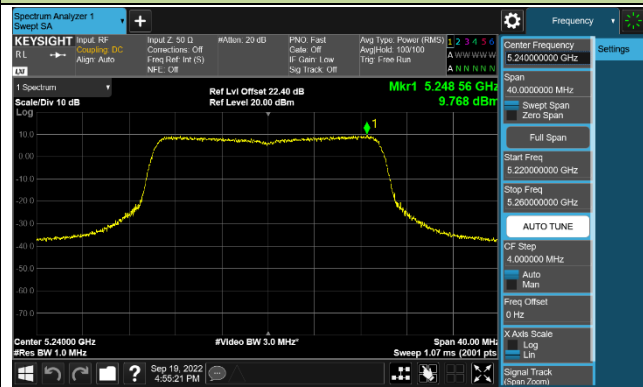

Channel 134 (5670MHz)

Channel 142 (5710MHz)

802.11ac-VHT80 Power Spectral Density - Ant 1

Channel 42 (5210MHz)

Channel 58 (5290MHz)

Channel 106 (5530MHz)

Channel 122 (5610MHz)

Channel 138 (5690MHz)

Channel 155 (5775MHz)

802.11ac-VHT160 Power Spectral Density - Ant 1

Channel 50 (5250MHz)

Channel 114 (5570MHz)

802.11ax-HE20 Power Spectral Density - Ant 1

Channel 36 (5180MHz)

Channel 44 (5220MHz)

Channel 48 (5240MHz)