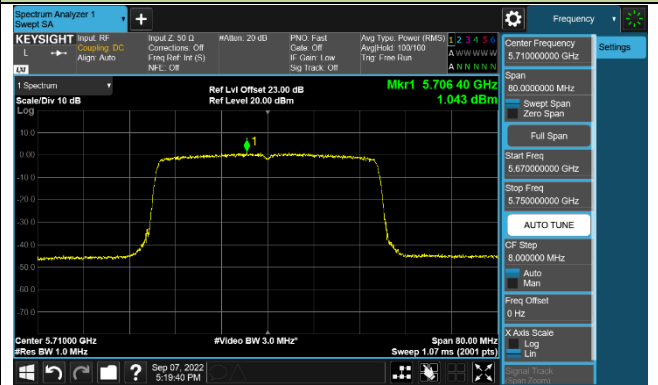

802.11ax-HE40 Power Spectral Density - Ant 0

Channel 38 (5190MHz)

Channel 46 (5230MHz)

Channel 54 (5270MHz)

Channel 62 (5310MHz)

Channel 102 (5510MHz)

Channel 110 (5550MHz)

Channel 134 (5670MHz)

Channel 142 (5710MHz)

802.11ax-HE80 Power Spectral Density - Ant 0

Channel 42 (5210MHz)

Channel 58 (5290MHz)

Channel 106 (5530MHz)

Channel 122 (5610MHz)

Channel 138 (5690MHz)

Channel 155 (5775MHz)