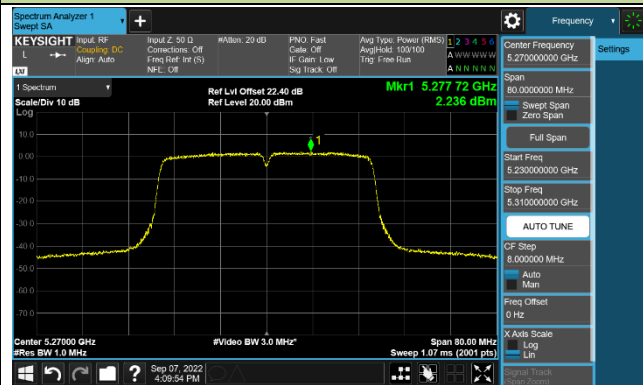

Channel 64 (5320MHz)

802.11ac-VHT40 Power Spectral Density - Ant 1

Channel 38 (5190MHz)

Channel 46 (5230MHz)

Channel 54 (5270MHz)

Channel 62 (5310MHz)

Channel 102 (5510MHz)

Channel 110 (5550MHz)

Channel 134 (5670MHz)

Channel 142 (5710MHz)

802.11ac-VHT80 Power Spectral Density - Ant 1

Channel 42 (5210MHz)

Channel 58 (5290MHz)

Channel 106 (5530MHz)

Channel 122 (5610MHz)

Channel 138 (5690MHz)