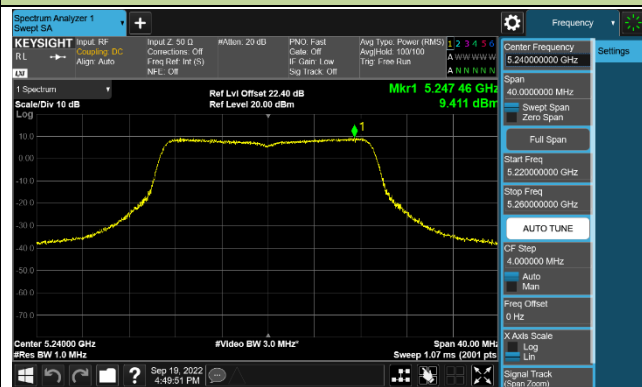

Channel 60 (5300MHz)

Channel 64 (5320MHz)

802.11ac-VHT20 Power Spectral Density - Ant 1

Channel 36 (5180MHz)

Channel 44 (5220MHz)

Channel 48 (5240MHz)

Channel 52 (5260MHz)

Channel 60 (5300MHz)

Channel 64 (5320MHz)

802.11ac-VHT40 Power Spectral Density - Ant 1

Channel 38 (5190MHz)

Channel 46 (5230MHz)

Channel 54 (5270MHz)

Channel 62 (5310MHz)

Channel 102 (5510MHz)

Channel 110 (5550MHz)