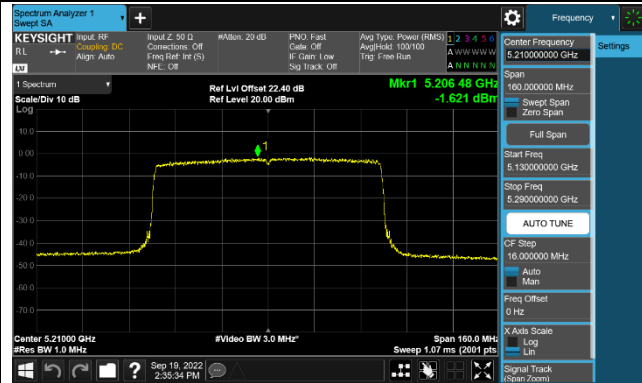

802.11ax-HE40 Power Spectral Density - Ant 0

Channel 38 (5190MHz)

Channel 46 (5230MHz)

Channel 54 (5270MHz)

Channel 62 (5310MHz)

Channel 102 (5510MHz)

Channel 110 (5550MHz)

Channel 134 (5670MHz)

Channel 142 (5710MHz)

802.11ax-HE80 Power Spectral Density - Ant 0

Channel 42 (5210MHz)

Channel 58 (5290MHz)

Channel 106 (5530MHz)

Channel 122 (5610MHz)

Channel 138 (5690MHz)

Channel 155 (5775MHz)