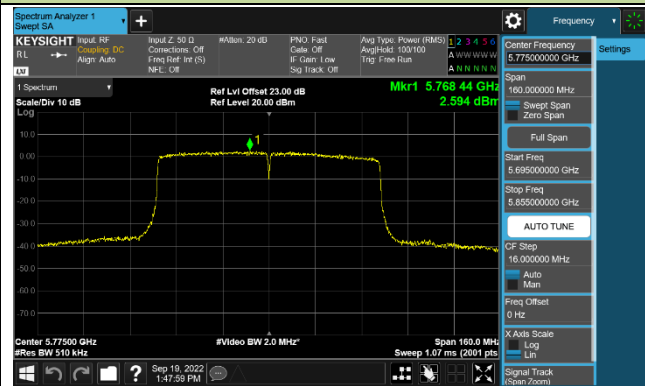

Channel 134 (5670MHz)

Channel 142 (5710MHz)

802.11ac-VHT80 Power Spectral Density - Ant 1

Channel 42 (5210MHz)

Channel 58 (5290MHz)

Channel 106 (5530MHz)

Channel 122 (5610MHz)

Channel 138 (5690MHz)

Channel 155 (5775MHz)

802.11ac-VHT160 Power Spectral Density - Ant 1

Channel 50 (5250MHz)

Channel 114 (5570MHz)

802.11ax-HE20 Power Spectral Density - Ant 1

Channel 36 (5180MHz)

Channel 44 (5220MHz)

Channel 48 (5240MHz)