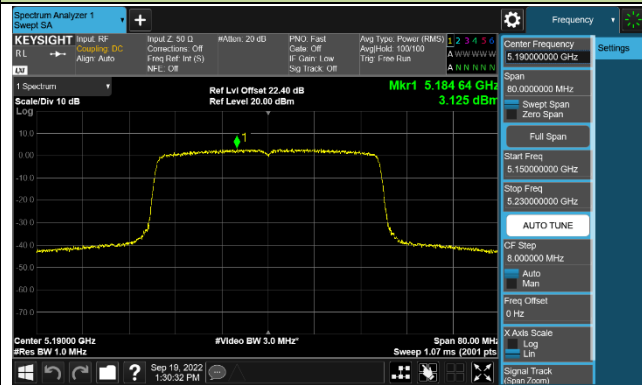

Channel 52 (5260MHz)

Channel 60 (5300MHz)

Channel 64 (5320MHz)

Channel 100 (5500MHz)

Channel 116 (5580MHz)

802.11ax-HE40 Power Spectral Density - Ant 1

Channel 38 (5190MHz)

Channel 46 (5230MHz)

Channel 54 (5270MHz)

Channel 62 (5310MHz)

Channel 102 (5510MHz)

Channel 110 (5550MHz)

Channel 134 (5670MHz)

Channel 142 (5710MHz)