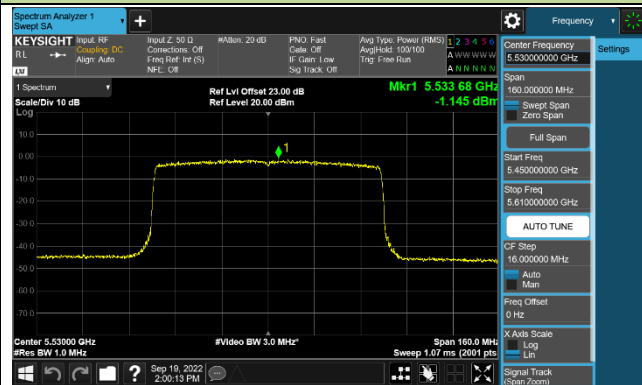

Channel 142 (5710MHz)

802.11ax-HE80 Power Spectral Density - Ant 0

Channel 42 (5210MHz)

Channel 58 (5290MHz)

Channel 106 (5530MHz)

Channel 122 (5610MHz)

Channel 138 (5690MHz)

Channel 155 (5775MHz)

802.11ax-HE160 Power Spectral Density - Ant 0

Channel 50 (5250MHz)

Channel 114 (5570MHz)

802.11a Power Spectral Density - Ant 1

Channel 36 (5180MHz)

Channel 44 (5220MHz)

Channel 48 (5240MHz)

Channel 52 (5260MHz)