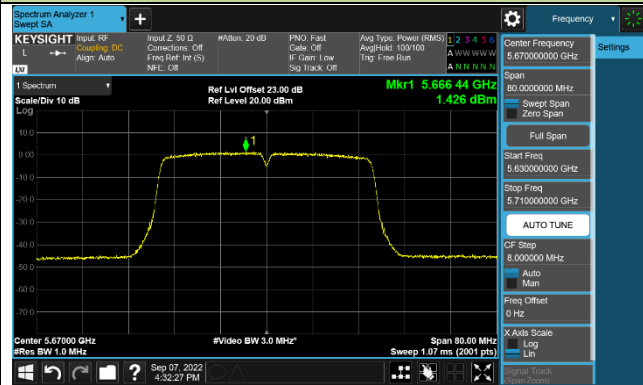

Channel 64 (5320MHz)

802.11ac-VHT40 Power Spectral Density - Ant 1

Channel 38 (5190MHz)

Channel 46 (5230MHz)

Channel 54 (5270MHz)

Channel 62 (5310MHz)

Channel 102 (5510MHz)

Channel 110 (5550MHz)

Channel 134 (5670MHz)

Channel 142 (5710MHz)

802.11ac-VHT80 Power Spectral Density - Ant 1

Channel 42 (5210MHz)

Channel 58 (5290MHz)

Channel 106 (5530MHz)

Channel 122 (5610MHz)

Channel 138 (5690MHz)