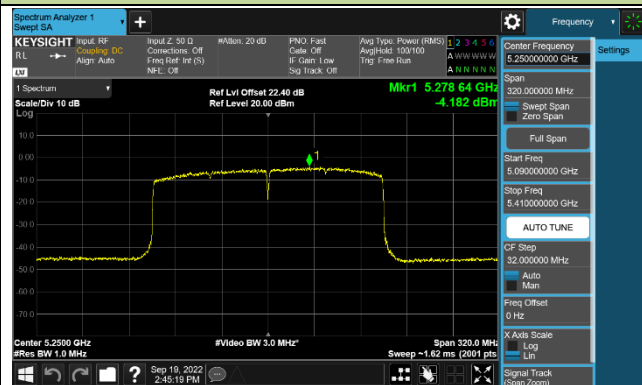

Channel 142 (5710MHz)

802.11ax-HE80 Power Spectral Density - Ant 0

Channel 42 (5210MHz)

Channel 58 (5290MHz)

Channel 106 (5530MHz)

Channel 122 (5610MHz)

Channel 138 (5690MHz)

Channel 155 (5775MHz)

802.11ax-HE160 Power Spectral Density - Ant 0

Channel 50 (5250MHz)

Channel 114 (5570MHz)

802.11a Power Spectral Density - Ant 1

Channel 36 (5180MHz)

Channel 44 (5220MHz)

Channel 48 (5240MHz)

Channel 52 (5260MHz)