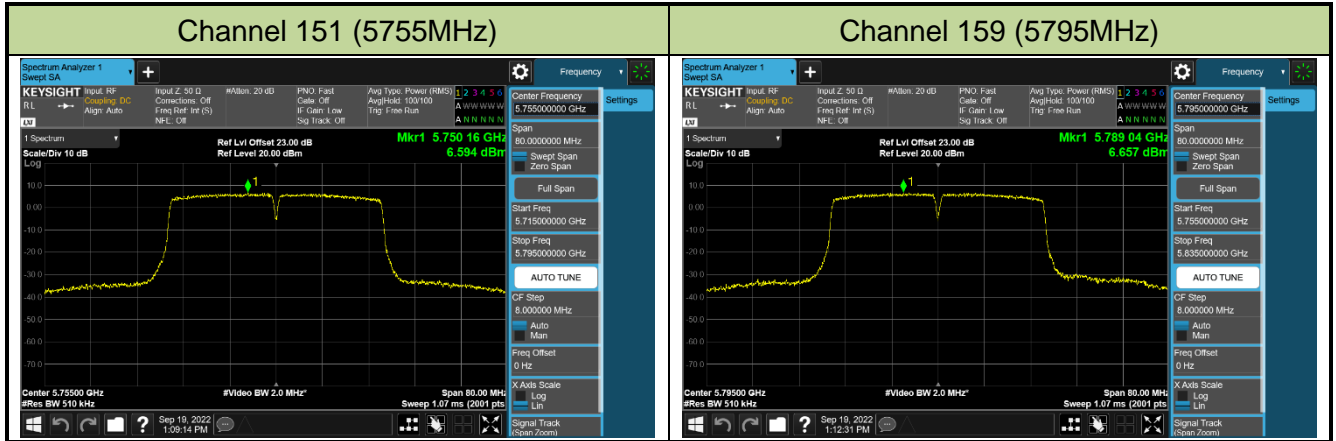

Channel 64 (5320MHz)

802.11ac-VHT40 Power Spectral Density - Ant 1

Channel 38 (5190MHz)

Channel 46 (5230MHz)

Channel 54 (5270MHz)

Channel 62 (5310MHz)

Channel 102 (5510MHz)

Channel 110 (5550MHz)

Channel 134 (5670MHz)

Channel 142 (5710MHz)

802.11ac-VHT80 Power Spectral Density - Ant 1

Channel 42 (5210MHz)

Channel 58 (5290MHz)

Channel 106 (5530MHz)

Channel 122 (5610MHz)

Channel 138 (5690MHz)