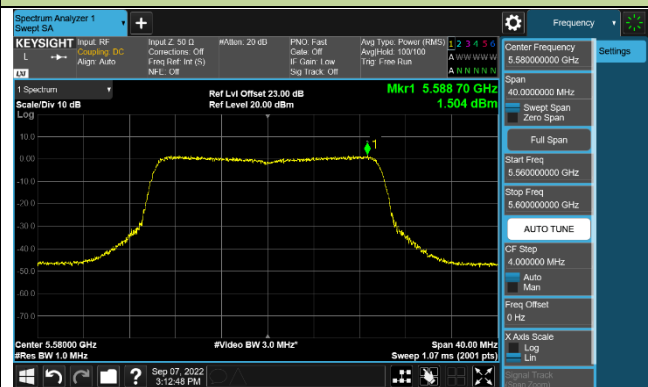

Channel 155 (5775MHz)

802.11ac-VHT160 Power Spectral Density - Ant 1

Channel 50 (5250MHz)

Channel 114 (5570MHz)

802.11ax-HE20 Power Spectral Density - Ant 1

Channel 36 (5180MHz)

Channel 44 (5220MHz)

Channel 48 (5240MHz)

Channel 52 (5260MHz)

Channel 60 (5300MHz)

Channel 64 (5320MHz)

Channel 100 (5500MHz)

Channel 116 (5580MHz)

802.11ax-HE40 Power Spectral Density - Ant 1

Channel 38 (5190MHz)

Channel 46 (5230MHz)

Channel 54 (5270MHz)

Channel 62 (5310MHz)

Channel 102 (5510MHz)

Channel 110 (5550MHz)

Channel 134 (5670MHz)

Channel 142 (5710MHz)