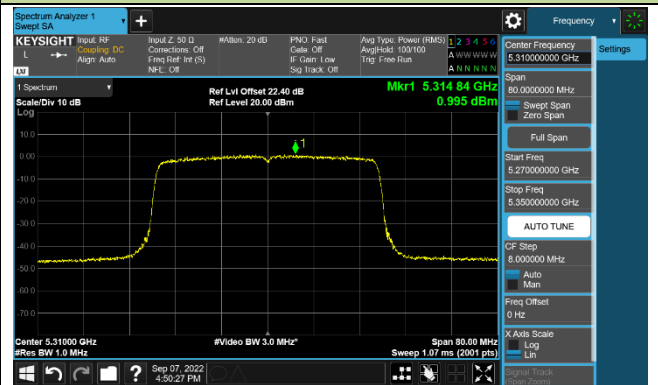

802.11ax-HE40 Power Spectral Density - Ant 0

Channel 38 (5190MHz)

Channel 46 (5230MHz)

Channel 54 (5270MHz)

Channel 62 (5310MHz)

Channel 102 (5510MHz)

Channel 110 (5550MHz)

Channel 134 (5670MHz)

Channel 142 (5710MHz)

802.11ax-HE80 Power Spectral Density - Ant 0

Channel 42 (5210MHz)

Channel 58 (5290MHz)

Channel 106 (5530MHz)

Channel 122 (5610MHz)

Channel 138 (5690MHz)

Channel 155 (5775MHz)