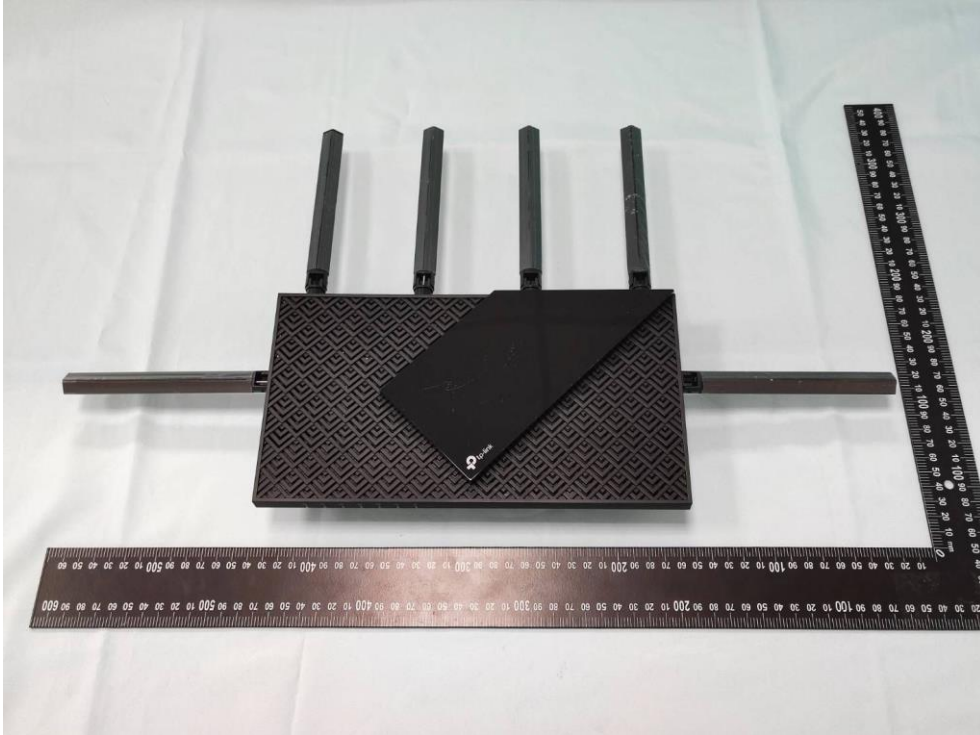

**Product: AX5400 Multi-Gigabit  
Wi-Fi 6 Router**

**Brand Name: tp-link**

**Model Number: Archer AX72  
Pro**

### External Photograph

(1) EUT Photo

(2) EUT Photo

(3) EUT Photo

(4) EUT Photo

(5) EUT Photo

(6) EUT Photo

(7) Adapter(Brand: MASS POWER ,M/N: NBS30D120250VU)