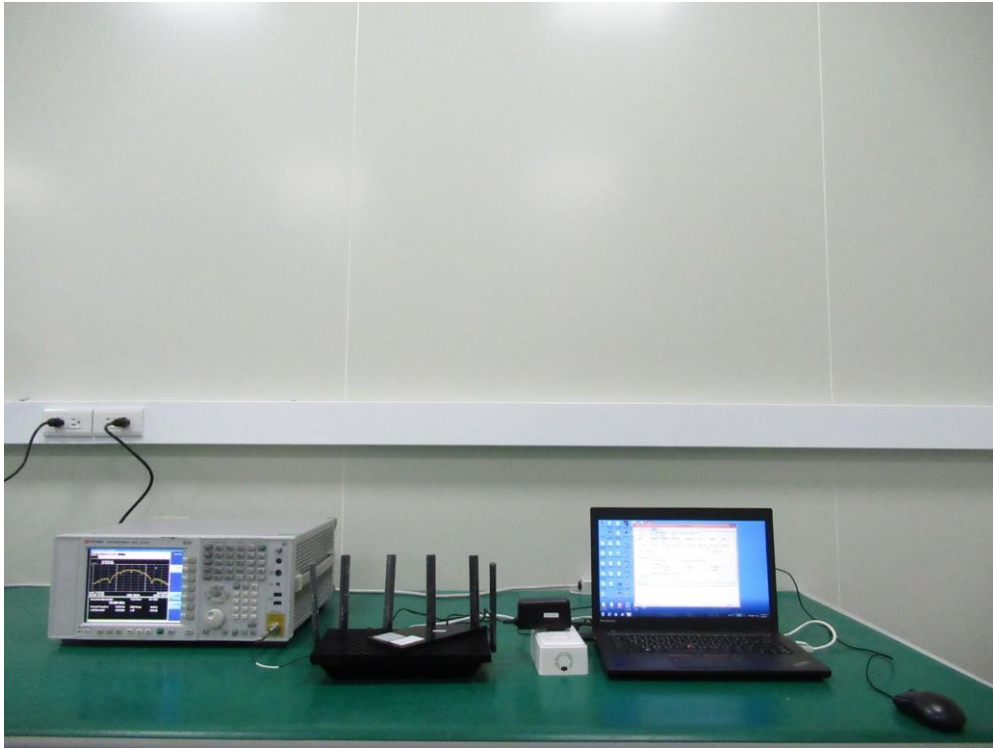

## Test Setup Photo

Description: Front View of Conducted Emission Test Setup for Power Port

Description: Back View of Conducted Emission Test Setup for Power Port

Description: Radiated Spurious Emission Test Setup for Below 1GHz

Description: Radiated Spurious Emission Test Setup for Above 1GHz

Description: Conducted Test Setup

Description: DFS Test Setup