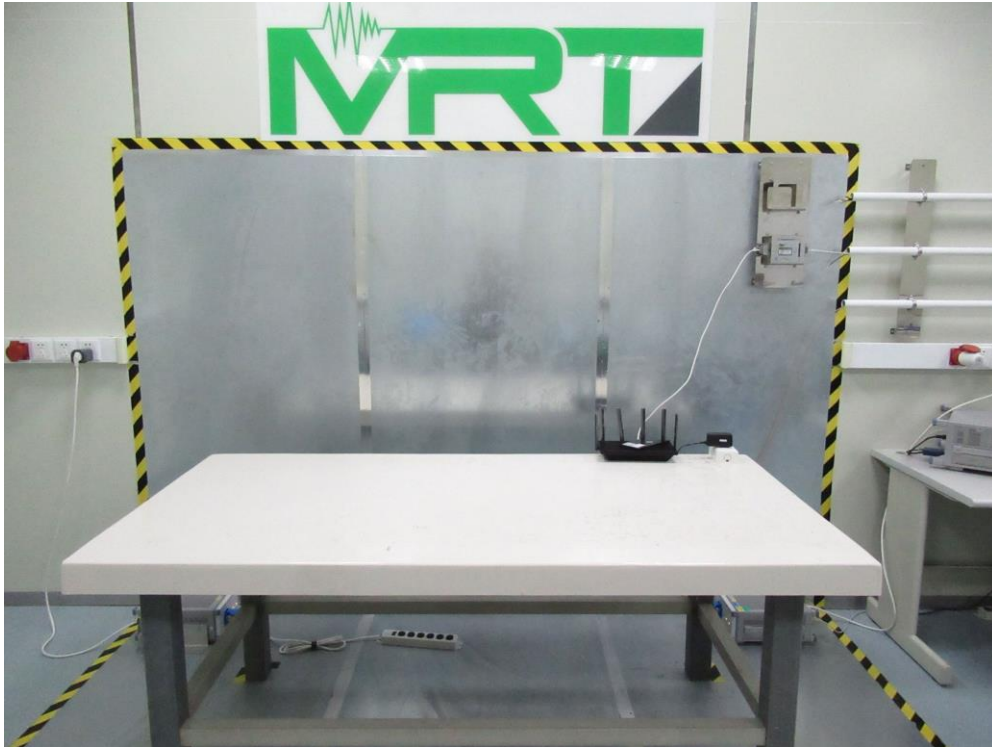

## Test Setup Photo

Description: Front View of Conducted Emission Test Setup for Power Port

Description: Back View of Conducted Emission Test Setup for Power Port

Description: Radiated Spurious Emission Test Setup for Below 1GHz

Description: Radiated Spurious Emission Test Setup for Above 1GHz

Description: Conducted Test Setup

Description: DFS Test Setup