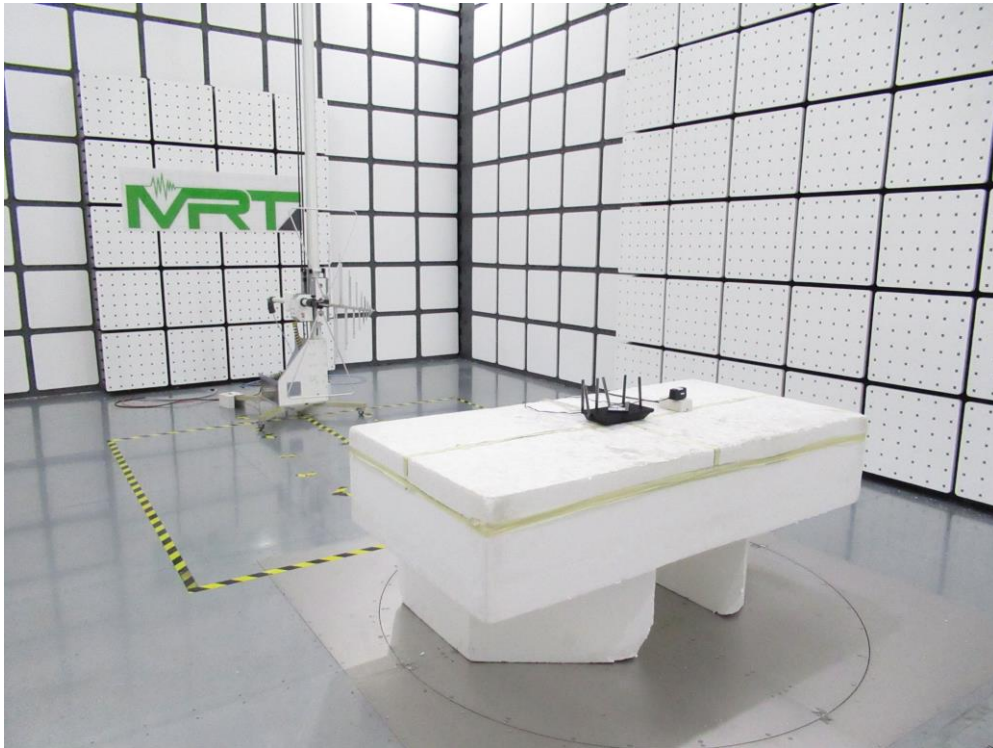

## Test Setup Photo

Description: Front View of Conducted Emission Test Setup for Power Port

Description: Back View of Conducted Emission Test Setup for Power Port

Description: Radiated Spurious Emission Test Setup for Below 1GHz

Description: Radiated Spurious Emission Test Setup for Above 1GHz

Description: Conducted Test Setup

Description: DFS Test Setup