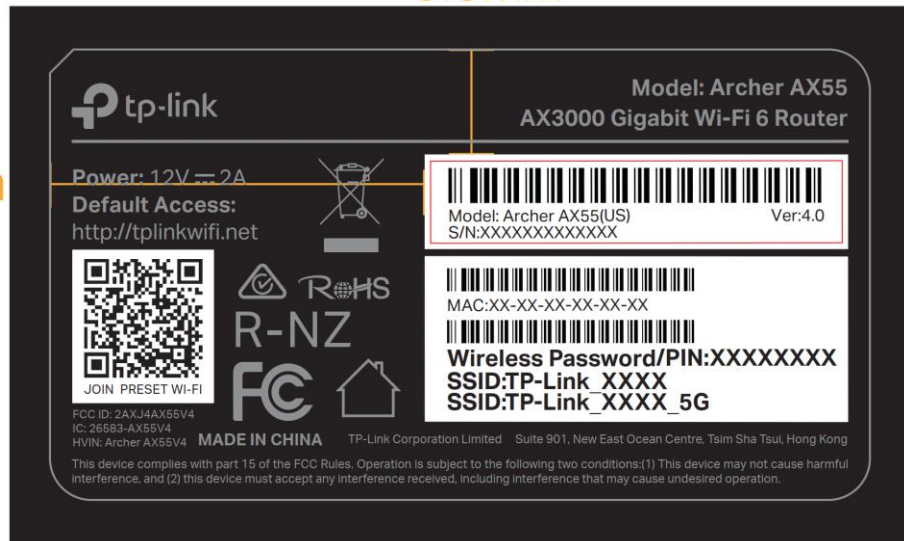

# Label

8.8mm

31.7mm

# Label Location