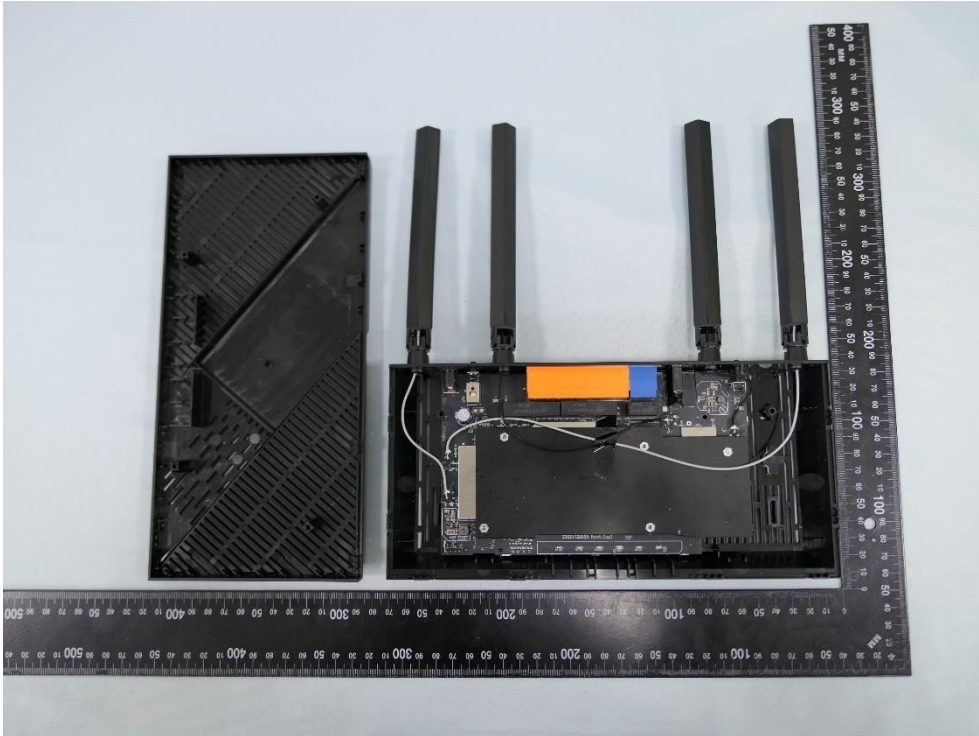

**Product: AX3000 Gigabit Wi-Fi  
6 Router**

**Brand Name: tp-link**

**Model Number: Archer AX55**

### Internal Photograph

(1) EUT Photo

(2) EUT Photo

(3) EUT Photo

(4) EUT Photo

(5) EUT Photo

(6) EUT Photo

(7) EUT Photo