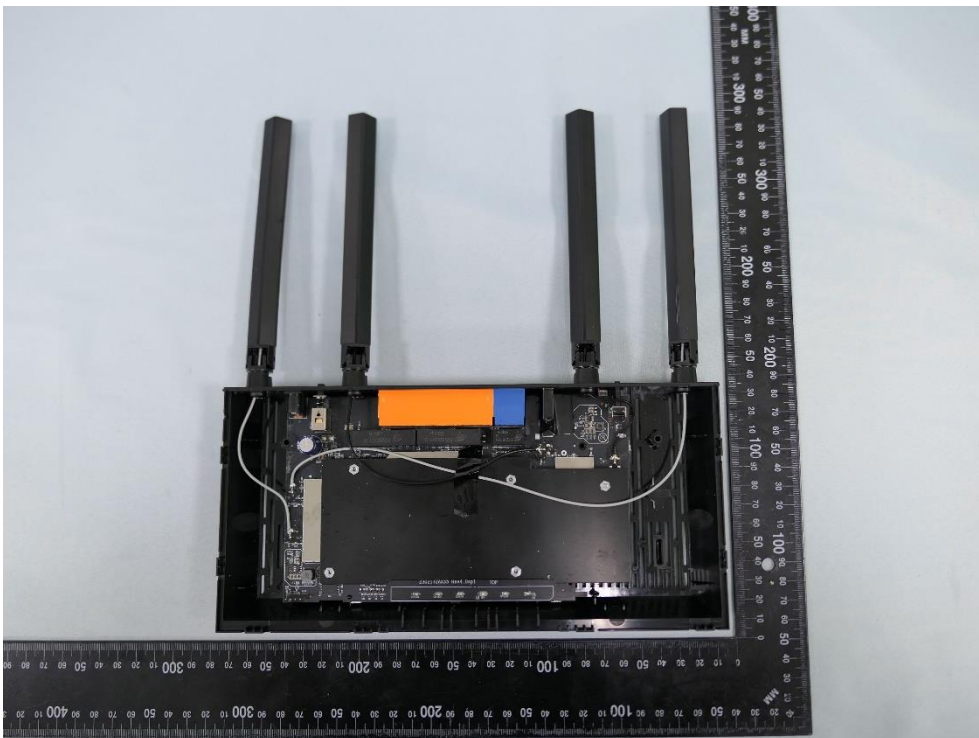

**Product: AX3000 Gigabit Wi-Fi  
6 Router**

**Brand Name: tp-link**

**Model Number: Archer AX55**

### Internal Photograph

(1) EUT Photo

(2) EUT Photo

(3) EUT Photo

(4) EUT Photo

(5) EUT Photo

(6) EUT Photo

(7) EUT Photo