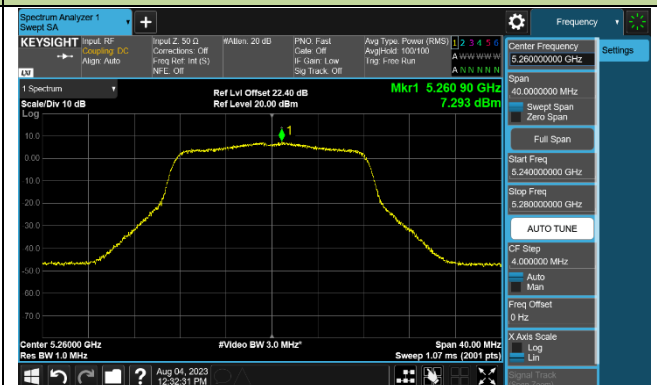

Channel 50 (5250MHz)

Channel 114 (5570MHz)

## 802.11a Power Spectral Density - Ant 1

Channel 36 (5180MHz)

Channel 44 (5220MHz)

Channel 48 (5240MHz)

Channel 52 (5260MHz)

Channel 60 (5300MHz)

Channel 64 (5320MHz)

Channel 100 (5500MHz)

Channel 116 (5580MHz)