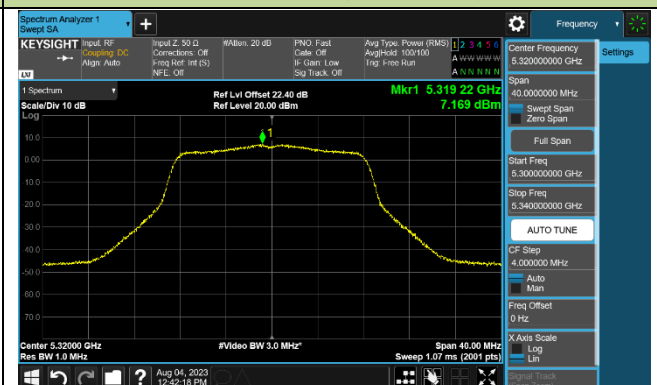

## 802.11a Power Spectral Density - Ant 1

Channel 36 (5180MHz)

Channel 44 (5220MHz)

Channel 48 (5240MHz)

Channel 52 (5260MHz)

Channel 60 (5300MHz)

Channel 64 (5320MHz)

Channel 100 (5500MHz)

Channel 116 (5580MHz)