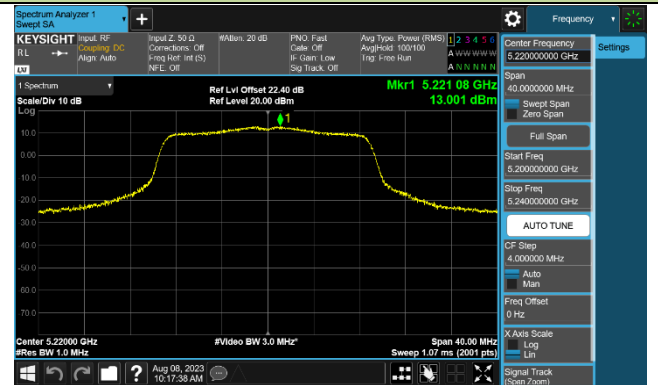

Channel 44 (5220MHz)