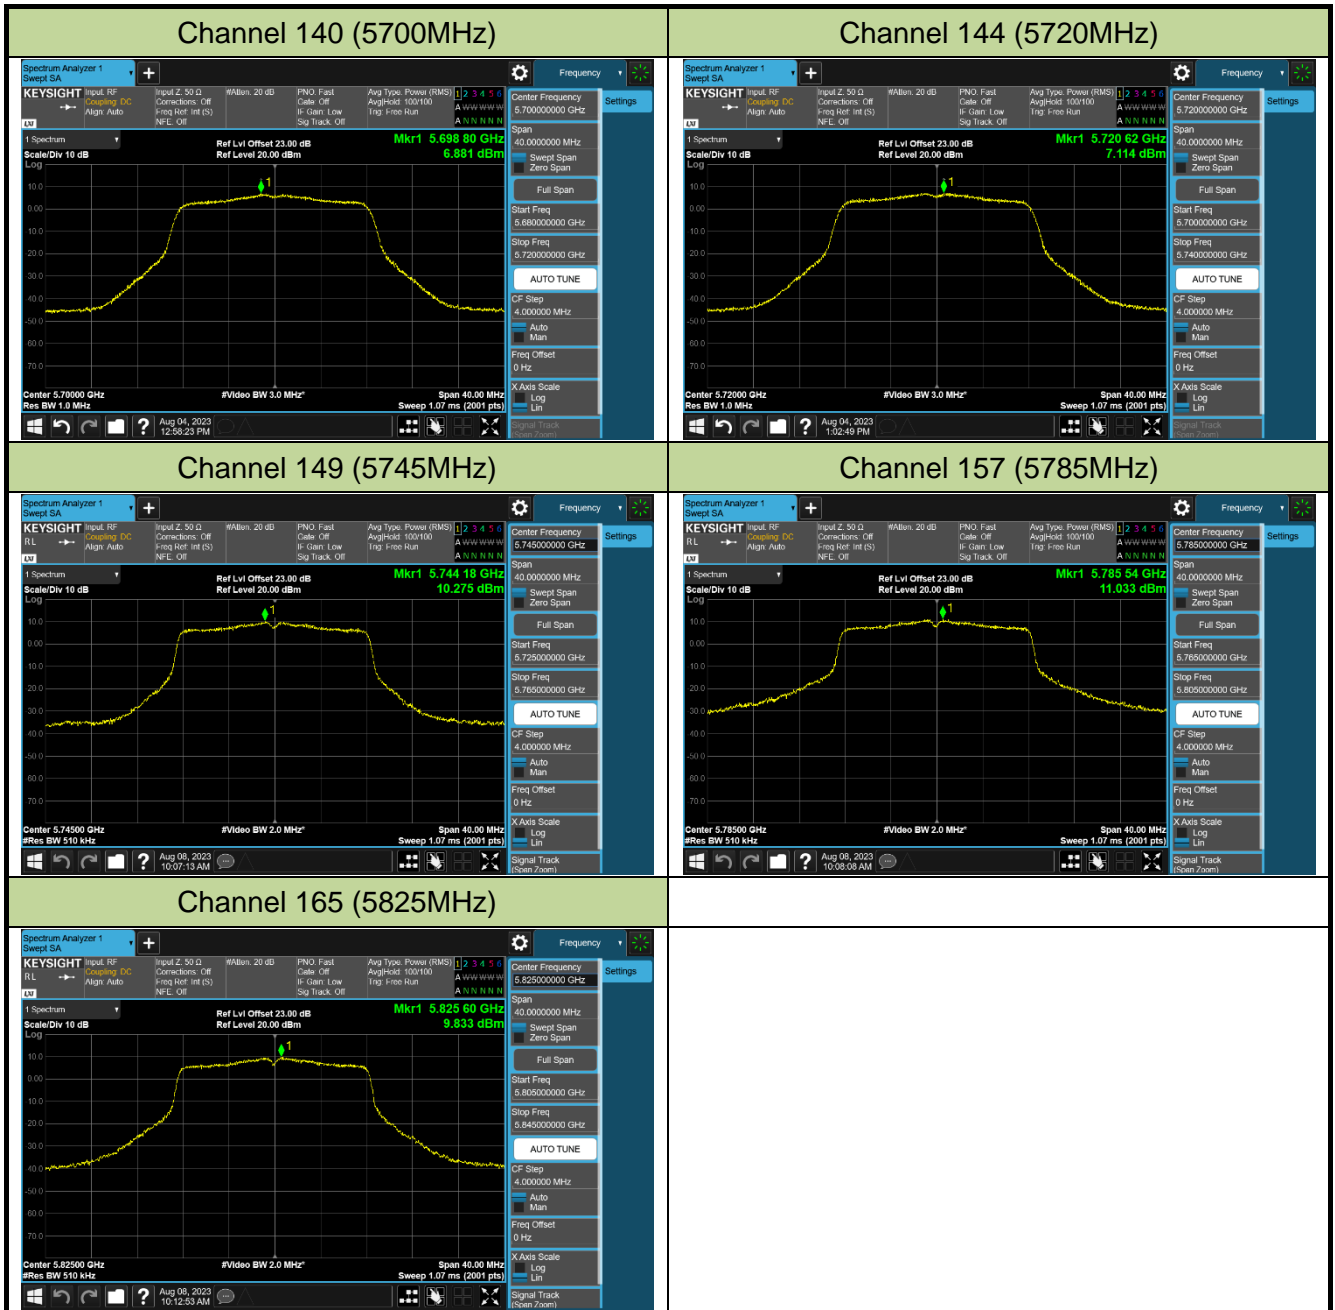

## 802.11a Power Spectral Density - Ant 1

Channel 36 (5180MHz)

Channel 44 (5220MHz)

Channel 48 (5240MHz)

Channel 52 (5260MHz)

Channel 60 (5300MHz)

Channel 64 (5320MHz)

Channel 100 (5500MHz)

Channel 116 (5580MHz)