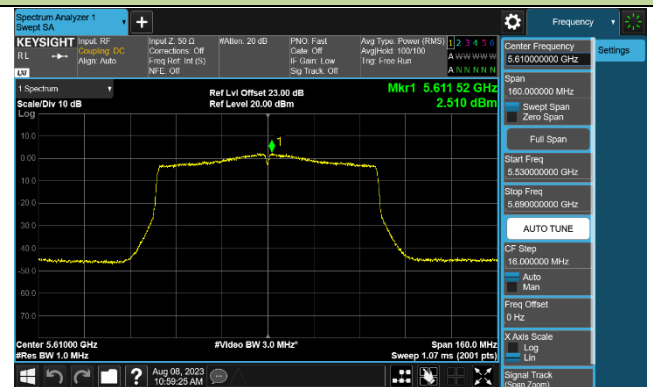

**Channel 142 (5710MHz)**

### 802.11ac-VHT80 Power Spectral Density - Ant 1

Channel 42 (5210MHz)

Channel 58 (5290MHz)

Channel 106 (5530MHz)

Channel 122 (5610MHz)

Channel 138 (5690MHz)

Channel 155 (5775MHz)

802.11ac-VHT160 Power Spectral Density - Ant 1

Channel 50 (5250MHz)

Channel 114 (5570MHz)