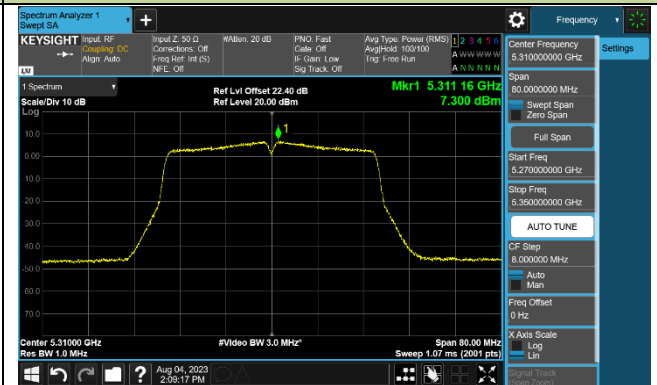

### Channel 116 (5580MHz)

### 802.11ac-VHT40 Power Spectral Density - Ant 1

**Channel 38 (5190MHz)**

**Channel 46 (5230MHz)**

**Channel 54 (5270MHz)**

**Channel 62 (5310MHz)**

**Channel 102 (5510MHz)**

**Channel 110 (5550MHz)**

**Channel 134 (5670MHz)**

**Channel 142 (5710MHz)**