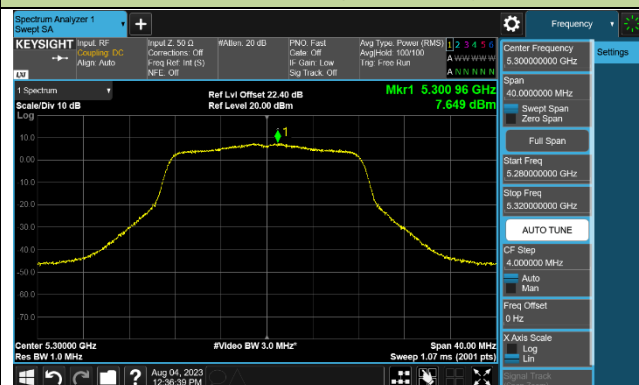

## 802.11a Power Spectral Density - Ant 1

Channel 36 (5180MHz)

Channel 44 (5220MHz)

Channel 48 (5240MHz)

Channel 52 (5260MHz)

Channel 60 (5300MHz)

Channel 64 (5320MHz)

Channel 100 (5500MHz)

Channel 116 (5580MHz)