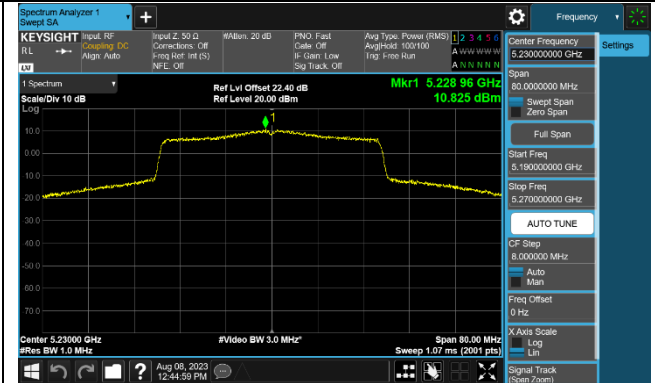

### 802.11ax-HE40 Power Spectral Density - Ant 0

Channel 38 (5190MHz)

Channel 46 (5230MHz)

Channel 54 (5270MHz)

Channel 62 (5310MHz)

Channel 102 (5510MHz)

Channel 110 (5550MHz)

Channel 134 (5670MHz)

Channel 142 (5710MHz)