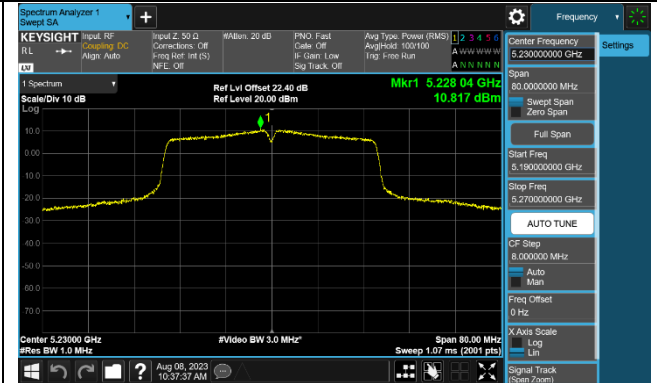

### Channel 100 (5500MHz)

### Channel 116 (5580MHz)

### 802.11ac-VHT40 Power Spectral Density - Ant 1

**Channel 38 (5190MHz)**

**Channel 46 (5230MHz)**

**Channel 54 (5270MHz)**

**Channel 62 (5310MHz)**

**Channel 102 (5510MHz)**

**Channel 110 (5550MHz)**

**Channel 134 (5670MHz)**