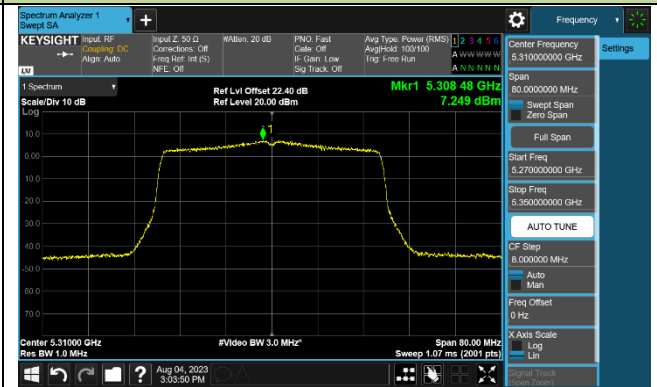

Channel 116 (5580MHz)

## 802.11ax-HE40 Power Spectral Density - Ant 1

Channel 38 (5190MHz)

Channel 46 (5230MHz)

Channel 54 (5270MHz)

Channel 62 (5310MHz)

Channel 102 (5510MHz)

Channel 110 (5550MHz)

Channel 134 (5670MHz)

Channel 142 (5710MHz)