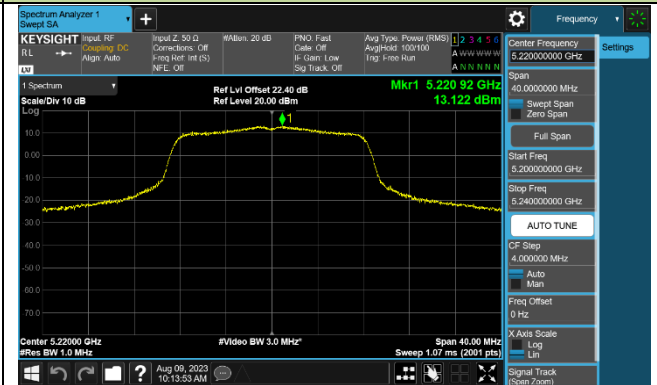

## 802.11ax-HE80 Power Spectral Density - Ant 0 + 2+ 3

Channel 42 (5210MHz)

Channel 58 (5290MHz)

Channel 106 (5530MHz)

Channel 122 (5610MHz)

Channel 138 (5690MHz)

Channel 155 (5775MHz)

802.11ax-HE160 Power Spectral Density - Ant 0

Channel 50 (5250MHz)

Channel 114 (5570MHz)

## 802.11a Power Spectral Density - Ant 1

Channel 36 (5180MHz)

Channel 44 (5220MHz)

Channel 48 (5240MHz)

Channel 52 (5260MHz)

Channel 60 (5300MHz)

Channel 64 (5320MHz)

Channel 100 (5500MHz)