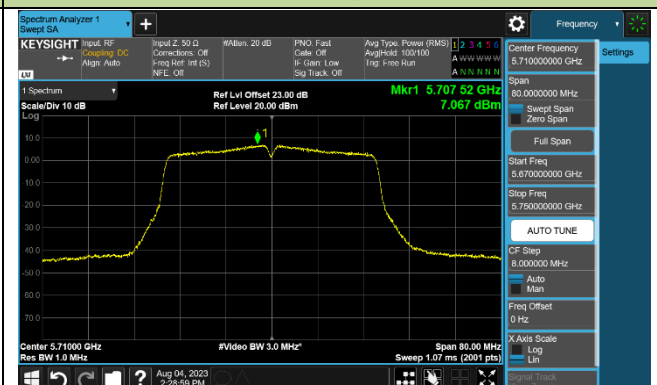

### Channel 116 (5580MHz)

### 802.11ac-VHT40 Power Spectral Density - Ant 1

**Channel 38 (5190MHz)**

**Channel 46 (5230MHz)**

**Channel 54 (5270MHz)**

**Channel 62 (5310MHz)**

**Channel 102 (5510MHz)**

**Channel 110 (5550MHz)**

**Channel 134 (5670MHz)**

**Channel 142 (5710MHz)**