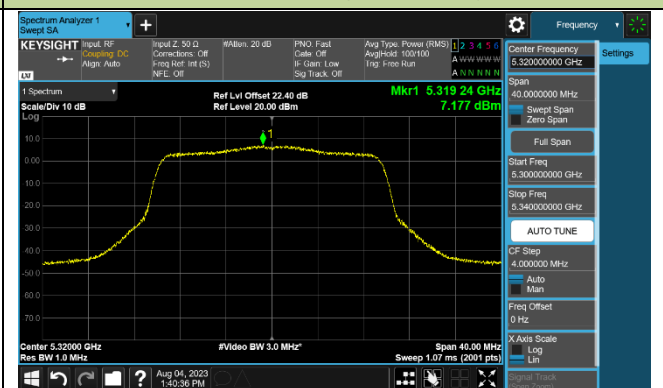

Channel 50 (5250MHz)

Channel 114 (5570MHz)

## 802.11ax-HE20 Power Spectral Density - Ant 1

Channel 36 (5180MHz)

Channel 44 (5220MHz)

Channel 48 (5240MHz)

Channel 52 (5260MHz)

Channel 60 (5300MHz)

Channel 64 (5320MHz)

Channel 100 (5500MHz)

Channel 116 (5580MHz)