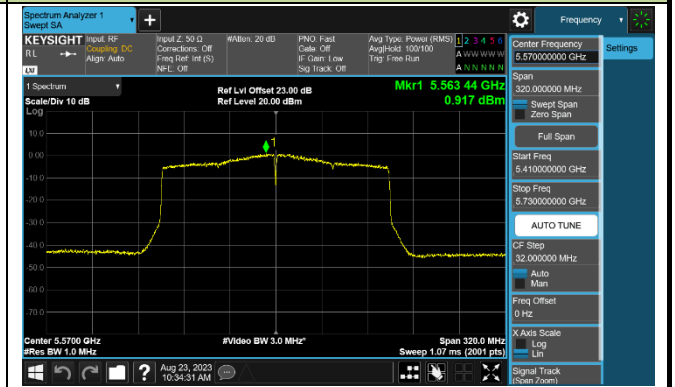

## 802.11ax-HE80 Power Spectral Density - Ant 0 + 2+ 3

Channel 42 (5210MHz)

Channel 58 (5290MHz)

Channel 106 (5530MHz)

Channel 122 (5610MHz)

Channel 138 (5690MHz)

Channel 155 (5775MHz)

802.11ax-HE160 Power Spectral Density - Ant 0

Channel 50 (5250MHz)

Channel 114 (5570MHz)