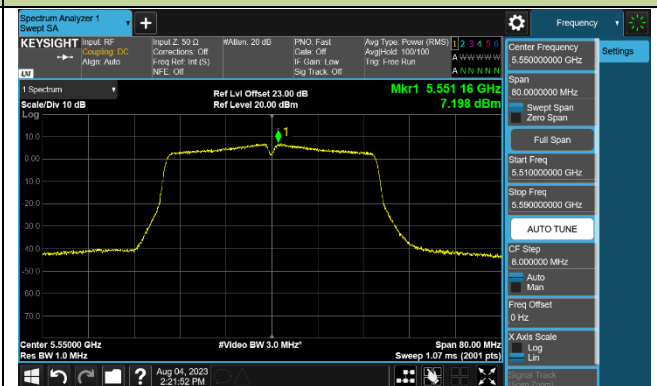

### Channel 116 (5580MHz)

### 802.11ac-VHT40 Power Spectral Density - Ant 1

**Channel 38 (5190MHz)**

**Channel 46 (5230MHz)**

**Channel 54 (5270MHz)**

**Channel 62 (5310MHz)**

**Channel 102 (5510MHz)**

**Channel 110 (5550MHz)**

**Channel 134 (5670MHz)**

**Channel 142 (5710MHz)**