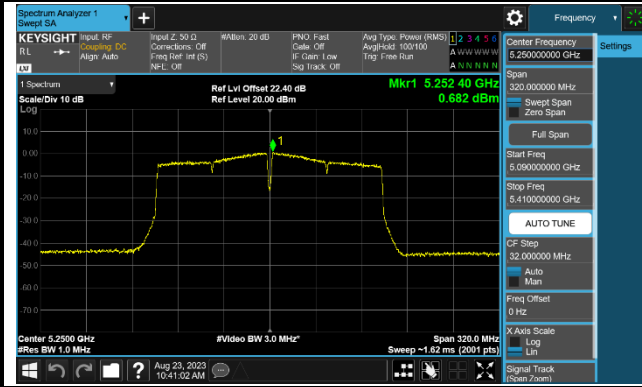

**Channel 142 (5710MHz)**

### 802.11ac-VHT80 Power Spectral Density - Ant 1

Channel 42 (5210MHz)

Channel 58 (5290MHz)

Channel 106 (5530MHz)

Channel 122 (5610MHz)

Channel 138 (5690MHz)

Channel 155 (5775MHz)

802.11ac-VHT160 Power Spectral Density - Ant 1

Channel 50 (5250MHz)

Channel 114 (5570MHz)