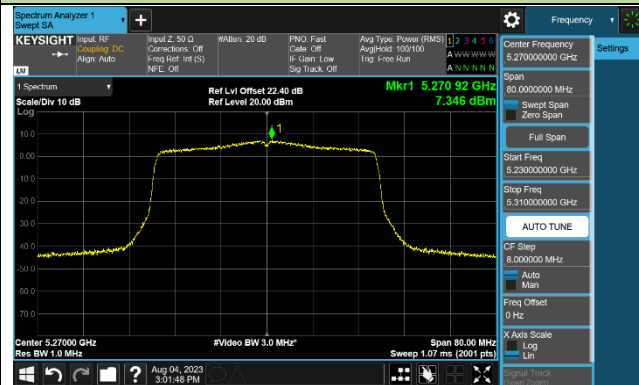

### 802.11ax-HE40 Power Spectral Density - Ant 0

Channel 38 (5190MHz)

Channel 46 (5230MHz)

Channel 54 (5270MHz)

Channel 62 (5310MHz)

Channel 102 (5510MHz)

Channel 110 (5550MHz)

Channel 134 (5670MHz)

Channel 142 (5710MHz)