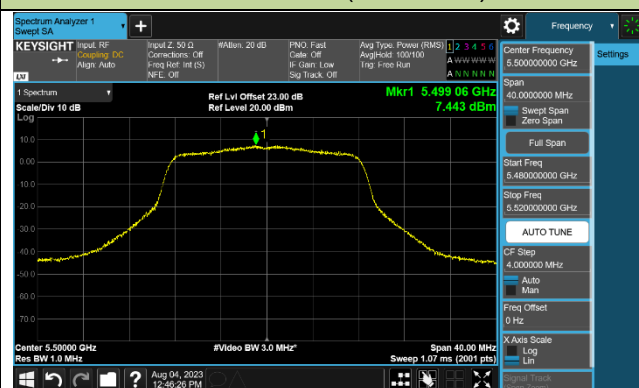

## 802.11a Power Spectral Density - Ant 1

Channel 36 (5180MHz)

Channel 44 (5220MHz)

Channel 48 (5240MHz)

Channel 52 (5260MHz)

Channel 60 (5300MHz)

Channel 64 (5320MHz)

Channel 100 (5500MHz)

Channel 116 (5580MHz)