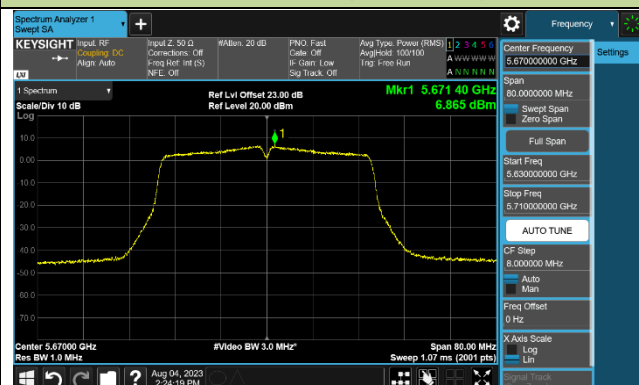

### 802.11ac-VHT40 Power Spectral Density - Ant 1

**Channel 38 (5190MHz)**

**Channel 46 (5230MHz)**

**Channel 54 (5270MHz)**

**Channel 62 (5310MHz)**

**Channel 102 (5510MHz)**

**Channel 110 (5550MHz)**

**Channel 134 (5670MHz)**

**Channel 142 (5710MHz)**