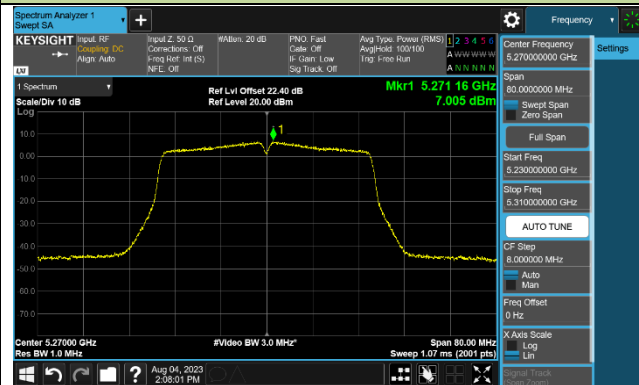

### Channel 116 (5580MHz)

### 802.11ac-VHT40 Power Spectral Density - Ant 1

**Channel 38 (5190MHz)**

**Channel 46 (5230MHz)**

**Channel 54 (5270MHz)**

**Channel 62 (5310MHz)**

**Channel 102 (5510MHz)**

**Channel 110 (5550MHz)**

**Channel 134 (5670MHz)**

**Channel 142 (5710MHz)**