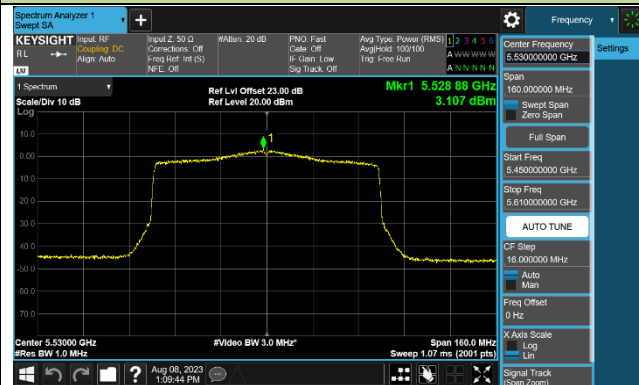

Channel 142 (5710MHz)

## 802.11ax-HE80 Power Spectral Density - Ant 0 + 2+ 3

Channel 42 (5210MHz)

Channel 58 (5290MHz)

Channel 106 (5530MHz)

Channel 122 (5610MHz)

Channel 138 (5690MHz)

Channel 155 (5775MHz)

802.11ax-HE160 Power Spectral Density - Ant 0

Channel 50 (5250MHz)

Channel 114 (5570MHz)