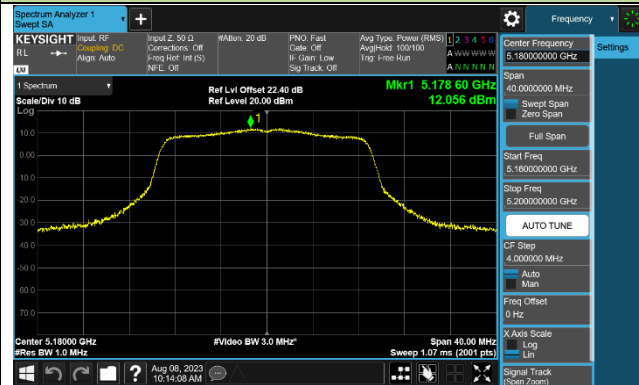

802.11ac-VHT20 Power Spectral Density - Ant 1

Channel 36 (5180MHz)