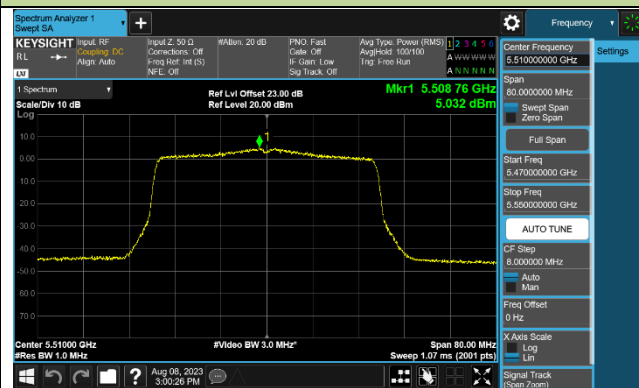

Channel 116 (5580MHz)

## 802.11ax-HE40 Power Spectral Density - Ant 1

Channel 38 (5190MHz)

Channel 46 (5230MHz)

Channel 54 (5270MHz)

Channel 62 (5310MHz)

Channel 102 (5510MHz)

Channel 110 (5550MHz)

Channel 134 (5670MHz)

Channel 142 (5710MHz)