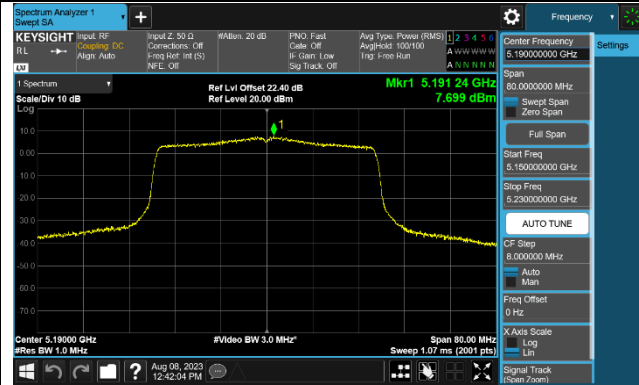

802.11ax-HE40 Power Spectral Density - Ant 1

Channel 38 (5190MHz)