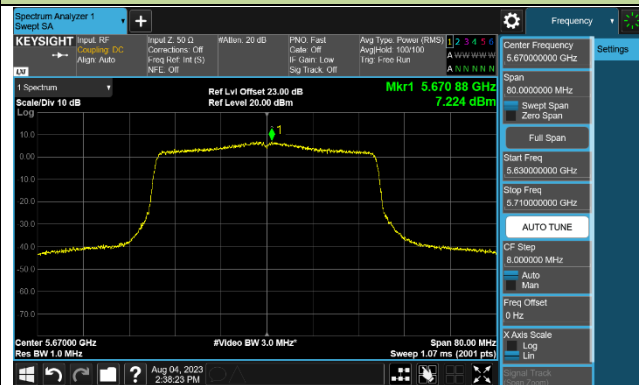

### 802.11ax-HE40 Power Spectral Density - Ant 0

Channel 38 (5190MHz)

Channel 46 (5230MHz)

Channel 54 (5270MHz)

Channel 62 (5310MHz)

Channel 102 (5510MHz)

Channel 110 (5550MHz)

Channel 134 (5670MHz)

Channel 142 (5710MHz)