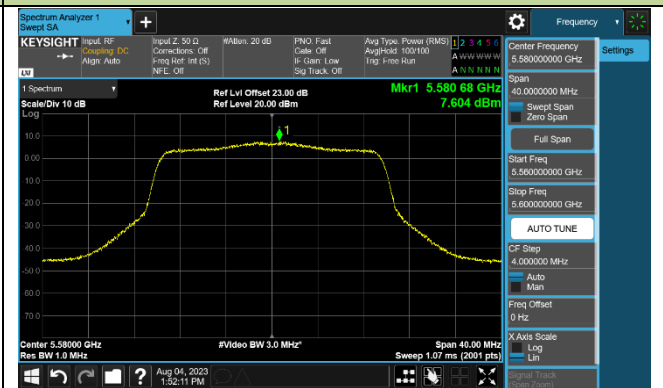

Channel 50 (5250MHz)

Channel 114 (5570MHz)

## 802.11ax-HE20 Power Spectral Density - Ant 1

Channel 36 (5180MHz)

Channel 44 (5220MHz)

Channel 48 (5240MHz)

Channel 52 (5260MHz)

Channel 60 (5300MHz)

Channel 64 (5320MHz)

Channel 100 (5500MHz)

Channel 116 (5580MHz)