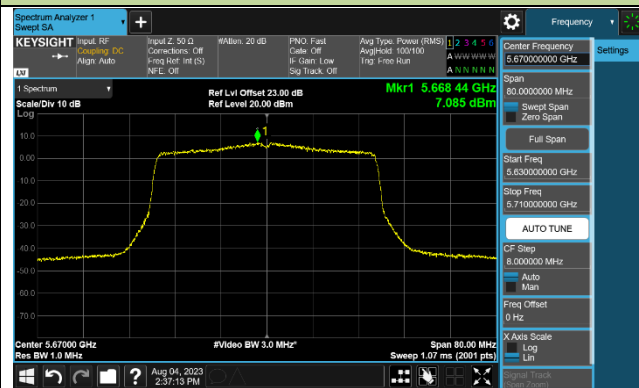

Channel 116 (5580MHz)

## 802.11ax-HE40 Power Spectral Density - Ant 1

Channel 38 (5190MHz)

Channel 46 (5230MHz)

Channel 54 (5270MHz)

Channel 62 (5310MHz)

Channel 102 (5510MHz)

Channel 110 (5550MHz)

Channel 134 (5670MHz)

Channel 142 (5710MHz)