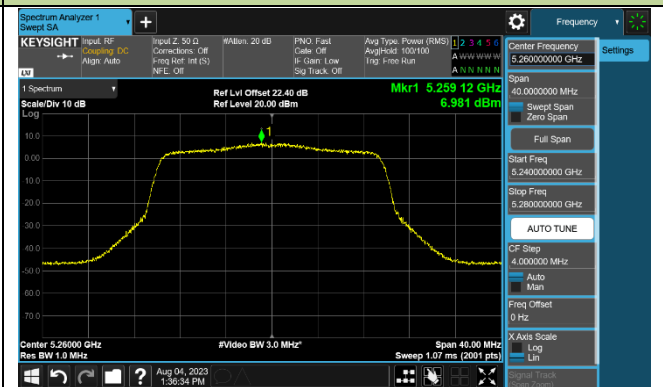

Channel 50 (5250MHz)

Channel 114 (5570MHz)

## 802.11ax-HE20 Power Spectral Density - Ant 1

Channel 36 (5180MHz)

Channel 44 (5220MHz)

Channel 48 (5240MHz)

Channel 52 (5260MHz)

Channel 60 (5300MHz)

Channel 64 (5320MHz)

Channel 100 (5500MHz)

Channel 116 (5580MHz)