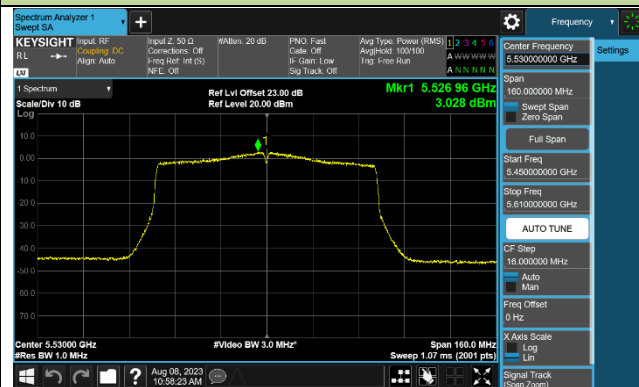

**Channel 142 (5710MHz)**

### 802.11ac-VHT80 Power Spectral Density - Ant 1

Channel 42 (5210MHz)

Channel 58 (5290MHz)

Channel 106 (5530MHz)

Channel 122 (5610MHz)

Channel 138 (5690MHz)

Channel 155 (5775MHz)

802.11ac-VHT160 Power Spectral Density - Ant 1

Channel 50 (5250MHz)

Channel 114 (5570MHz)