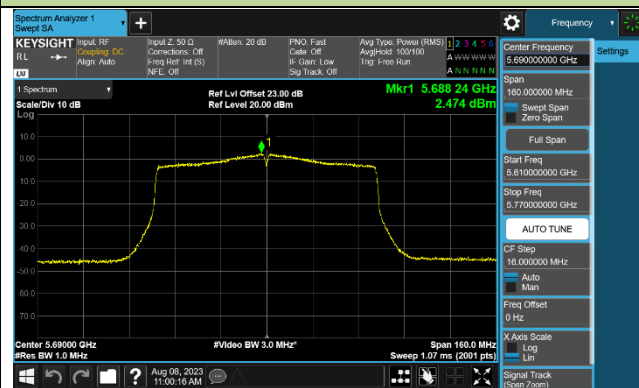

**Channel 142 (5710MHz)**

### 802.11ac-VHT80 Power Spectral Density - Ant 1

Channel 42 (5210MHz)

Channel 58 (5290MHz)

Channel 106 (5530MHz)

Channel 122 (5610MHz)

Channel 138 (5690MHz)

Channel 155 (5775MHz)

802.11ac-VHT160 Power Spectral Density - Ant 1

Channel 50 (5250MHz)

Channel 114 (5570MHz)