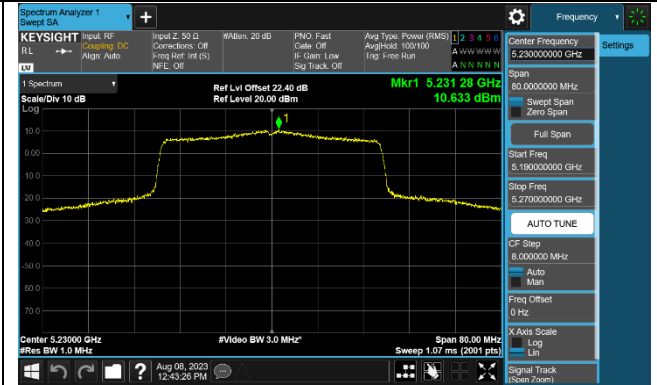

Channel 46 (5230MHz)