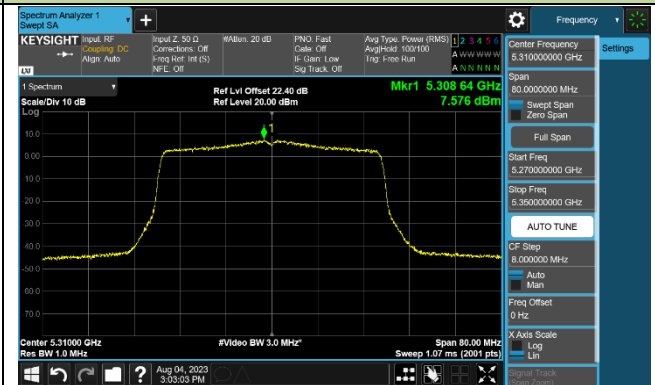

### 802.11ax-HE40 Power Spectral Density - Ant 0

Channel 38 (5190MHz)

Channel 46 (5230MHz)

Channel 54 (5270MHz)

Channel 62 (5310MHz)

Channel 102 (5510MHz)

Channel 110 (5550MHz)

Channel 134 (5670MHz)

Channel 142 (5710MHz)