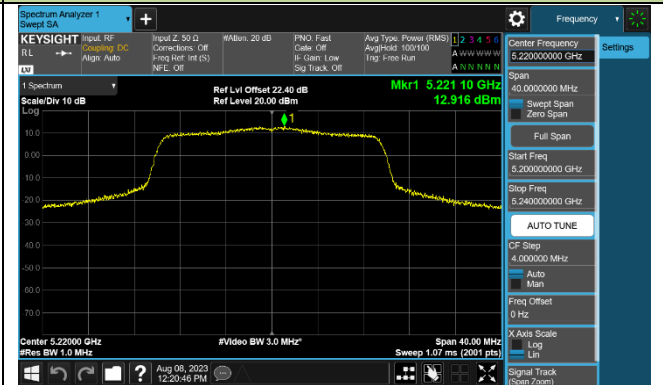

### 802.11ac-VHT80 Power Spectral Density - Ant 1

Channel 42 (5210MHz)

Channel 58 (5290MHz)

Channel 106 (5530MHz)

Channel 122 (5610MHz)

Channel 138 (5690MHz)

Channel 155 (5775MHz)

802.11ac-VHT160 Power Spectral Density - Ant 1

Channel 50 (5250MHz)

Channel 114 (5570MHz)

## 802.11ax-HE20 Power Spectral Density - Ant 1

Channel 36 (5180MHz)

Channel 44 (5220MHz)

Channel 48 (5240MHz)

Channel 52 (5260MHz)

Channel 60 (5300MHz)

Channel 64 (5320MHz)

Channel 100 (5500MHz)