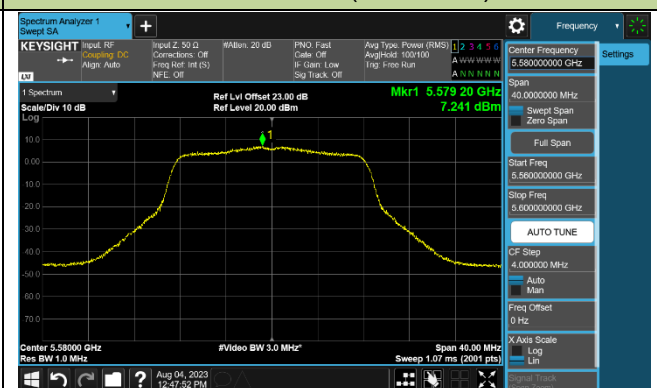

## 802.11a Power Spectral Density - Ant 1

Channel 36 (5180MHz)

Channel 44 (5220MHz)

Channel 48 (5240MHz)

Channel 52 (5260MHz)

Channel 60 (5300MHz)

Channel 64 (5320MHz)

Channel 100 (5500MHz)

Channel 116 (5580MHz)