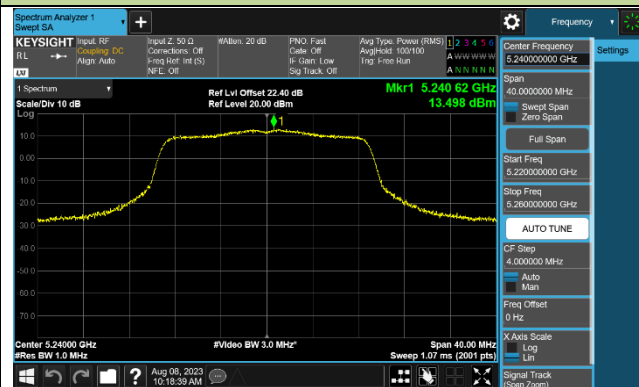

Channel 48 (5240MHz)