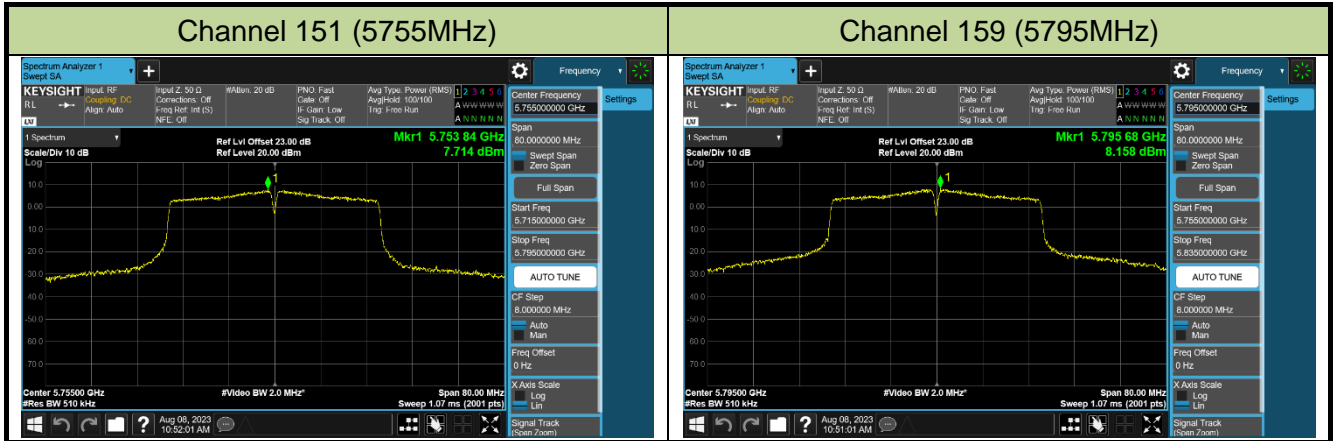

### Channel 116 (5580MHz)

### 802.11ac-VHT40 Power Spectral Density - Ant 1

**Channel 38 (5190MHz)**

**Channel 46 (5230MHz)**

**Channel 54 (5270MHz)**

**Channel 62 (5310MHz)**

**Channel 102 (5510MHz)**

**Channel 110 (5550MHz)**

**Channel 134 (5670MHz)**

**Channel 142 (5710MHz)**