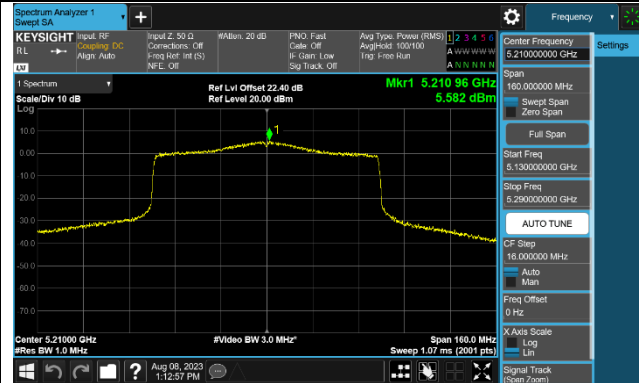

802.11ax-HE80 Power Spectral Density - Ant 0 + 2+ 3

Channel 42 (5210MHz)