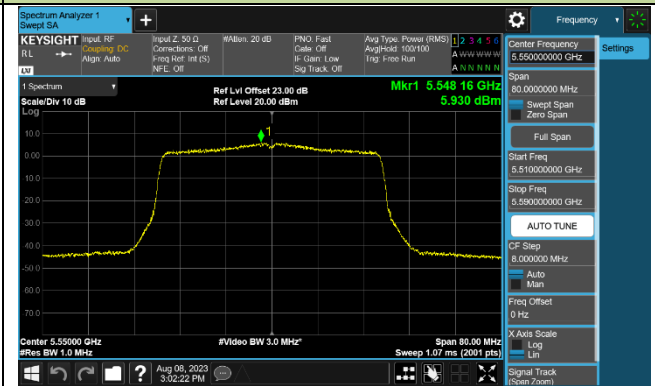

### 802.11ax-HE40 Power Spectral Density - Ant 0

Channel 38 (5190MHz)

Channel 46 (5230MHz)

Channel 54 (5270MHz)

Channel 62 (5310MHz)

Channel 102 (5510MHz)

Channel 110 (5550MHz)

Channel 134 (5670MHz)

Channel 142 (5710MHz)