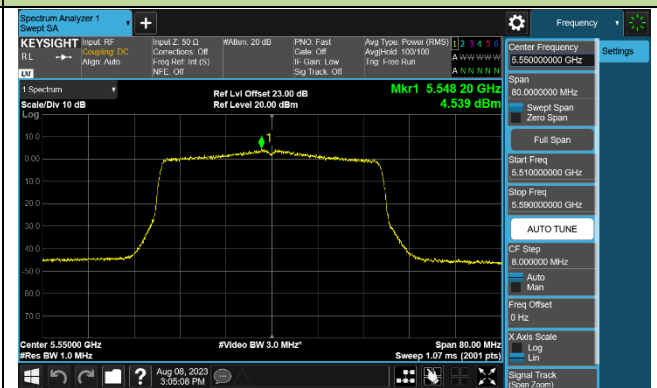

Channel 116 (5580MHz)

## 802.11ax-HE40 Power Spectral Density - Ant 1

Channel 38 (5190MHz)

Channel 46 (5230MHz)

Channel 54 (5270MHz)

Channel 62 (5310MHz)

Channel 102 (5510MHz)

Channel 110 (5550MHz)

Channel 134 (5670MHz)

Channel 142 (5710MHz)