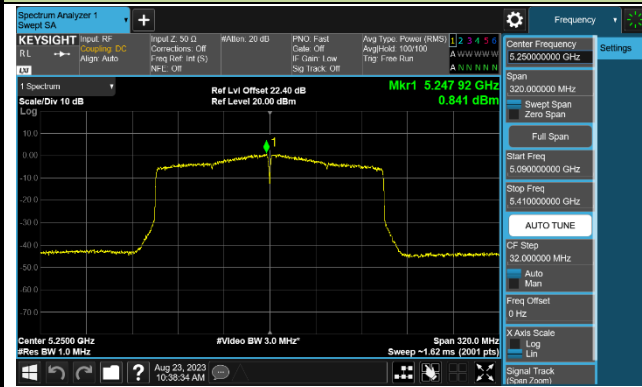

## 802.11ax-HE80 Power Spectral Density - Ant 0 + 2+ 3

Channel 42 (5210MHz)

Channel 58 (5290MHz)

Channel 106 (5530MHz)

Channel 122 (5610MHz)

Channel 138 (5690MHz)

Channel 155 (5775MHz)

802.11ax-HE160 Power Spectral Density - Ant 0

Channel 50 (5250MHz)

Channel 114 (5570MHz)