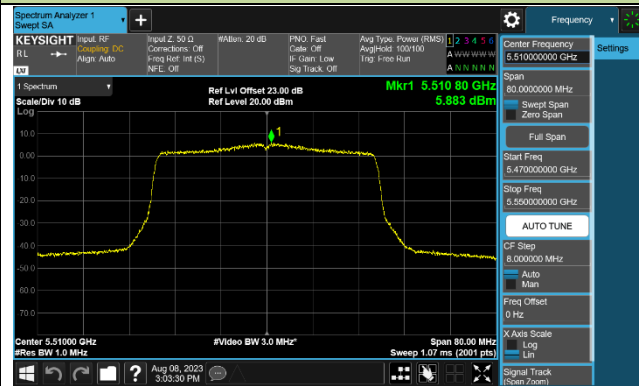

### 802.11ax-HE40 Power Spectral Density - Ant 0

Channel 38 (5190MHz)

Channel 46 (5230MHz)

Channel 54 (5270MHz)

Channel 62 (5310MHz)

Channel 102 (5510MHz)

Channel 110 (5550MHz)

Channel 134 (5670MHz)

Channel 142 (5710MHz)