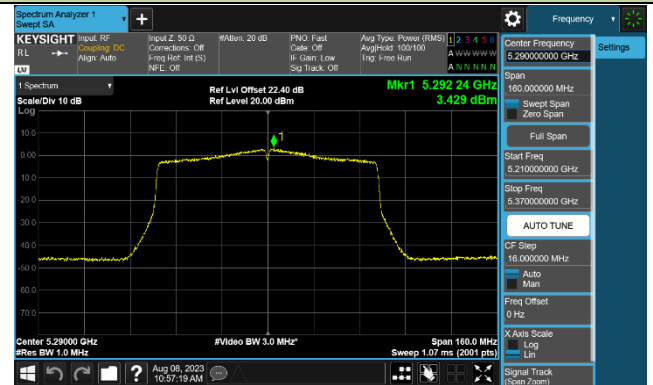

### 802.11ac-VHT40 Power Spectral Density - Ant 1

**Channel 38 (5190MHz)**

**Channel 46 (5230MHz)**

**Channel 54 (5270MHz)**

**Channel 62 (5310MHz)**

**Channel 102 (5510MHz)**

**Channel 110 (5550MHz)**

**Channel 134 (5670MHz)**

**Channel 142 (5710MHz)**

### 802.11ac-VHT80 Power Spectral Density - Ant 1

Channel 42 (5210MHz)

Channel 58 (5290MHz)

Channel 106 (5530MHz)

Channel 122 (5610MHz)

Channel 138 (5690MHz)

Channel 155 (5775MHz)

802.11ac-VHT160 Power Spectral Density - Ant 1