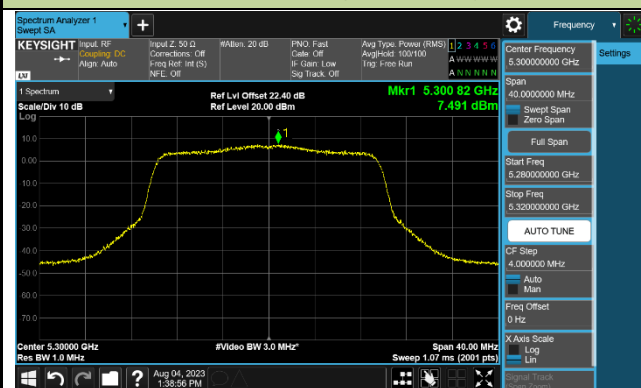

Channel 50 (5250MHz)

Channel 114 (5570MHz)

## 802.11ax-HE20 Power Spectral Density - Ant 1

Channel 36 (5180MHz)

Channel 44 (5220MHz)

Channel 48 (5240MHz)

Channel 52 (5260MHz)

Channel 60 (5300MHz)

Channel 64 (5320MHz)

Channel 100 (5500MHz)

Channel 116 (5580MHz)