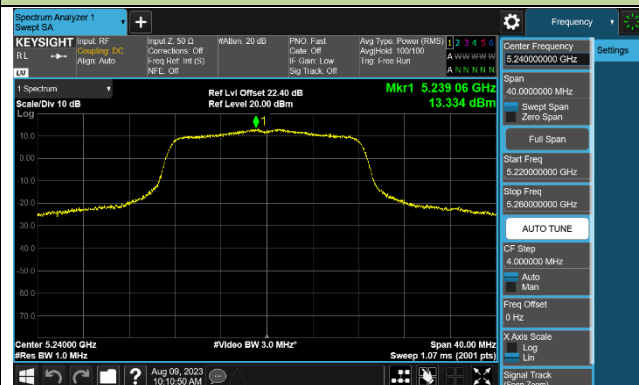

## 802.11a Power Spectral Density - Ant 1

Channel 36 (5180MHz)

Channel 44 (5220MHz)

Channel 48 (5240MHz)

Channel 52 (5260MHz)

Channel 60 (5300MHz)

Channel 64 (5320MHz)

Channel 100 (5500MHz)

Channel 116 (5580MHz)