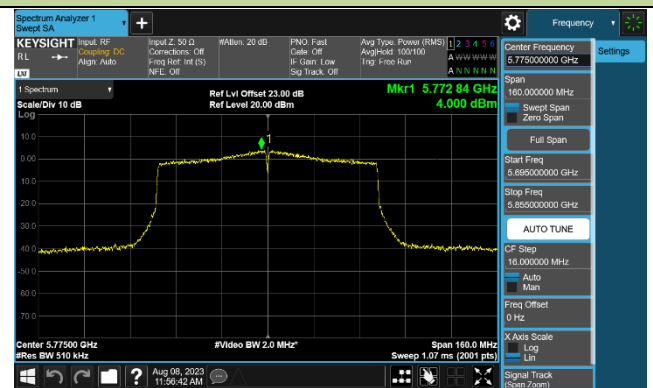

**Channel 142 (5710MHz)**

### 802.11ac-VHT80 Power Spectral Density - Ant 1

Channel 42 (5210MHz)

Channel 58 (5290MHz)

Channel 106 (5530MHz)

Channel 122 (5610MHz)

Channel 138 (5690MHz)

Channel 155 (5775MHz)

802.11ac-VHT160 Power Spectral Density - Ant 1

Channel 50 (5250MHz)

Channel 114 (5570MHz)