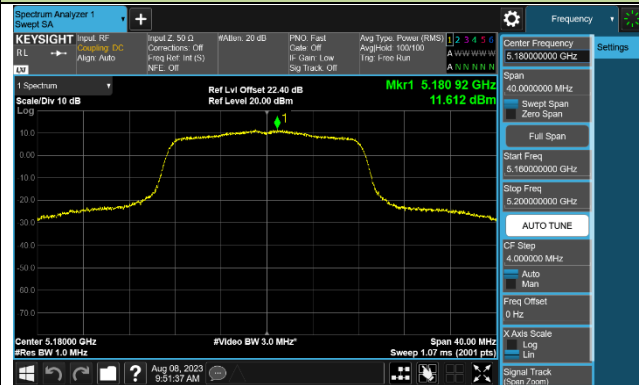

802.11a Power Spectral Density - Ant 1

Channel 36 (5180MHz)