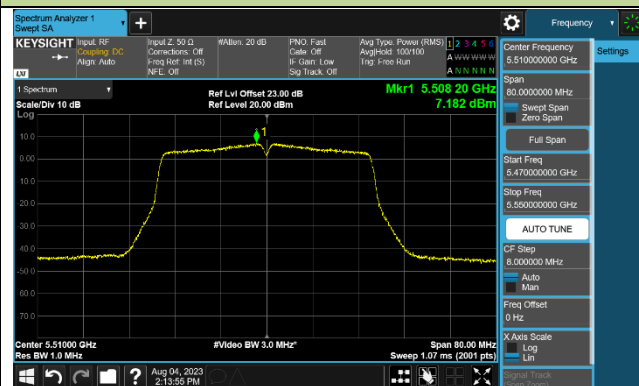

### Channel 116 (5580MHz)

### 802.11ac-VHT40 Power Spectral Density - Ant 1

**Channel 38 (5190MHz)**

**Channel 46 (5230MHz)**

**Channel 54 (5270MHz)**

**Channel 62 (5310MHz)**

**Channel 102 (5510MHz)**

**Channel 110 (5550MHz)**

**Channel 134 (5670MHz)**

**Channel 142 (5710MHz)**