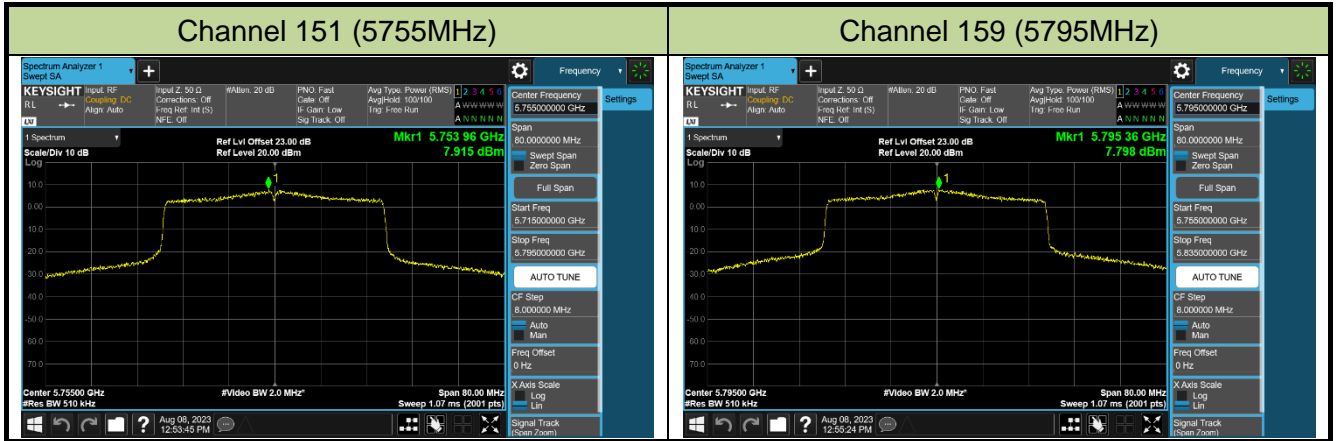

### 802.11ax-HE40 Power Spectral Density - Ant 0

Channel 38 (5190MHz)

Channel 46 (5230MHz)

Channel 54 (5270MHz)

Channel 62 (5310MHz)

Channel 102 (5510MHz)

Channel 110 (5550MHz)

Channel 134 (5670MHz)

Channel 142 (5710MHz)