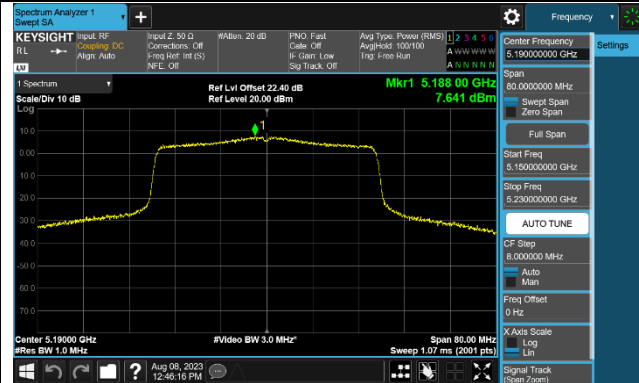

### 802.11ax-HE40 Power Spectral Density - Ant 0

Channel 38 (5190MHz)

Channel 46 (5230MHz)

Channel 54 (5270MHz)

Channel 62 (5310MHz)

Channel 102 (5510MHz)

Channel 110 (5550MHz)

Channel 134 (5670MHz)

Channel 142 (5710MHz)