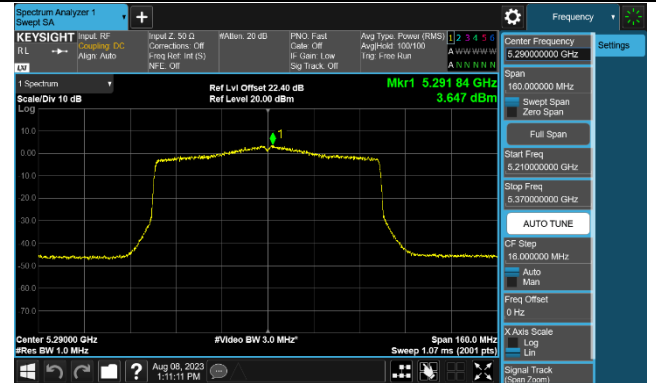

Channel 142 (5710MHz)

## 802.11ax-HE80 Power Spectral Density - Ant 0 + 2+ 3

Channel 42 (5210MHz)

Channel 58 (5290MHz)

Channel 106 (5530MHz)

Channel 122 (5610MHz)

Channel 138 (5690MHz)

Channel 155 (5775MHz)

802.11ax-HE160 Power Spectral Density - Ant 0