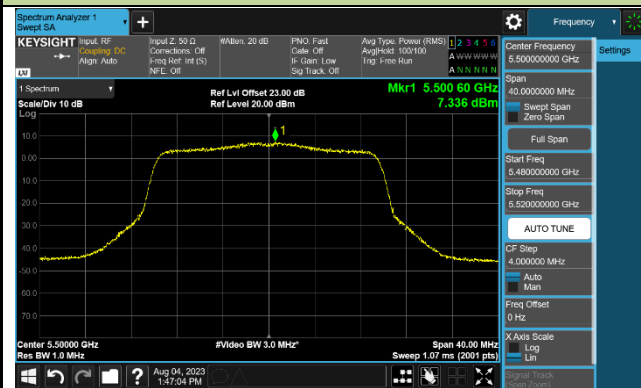

Channel 50 (5250MHz)

Channel 114 (5570MHz)

## 802.11ax-HE20 Power Spectral Density - Ant 1

Channel 36 (5180MHz)

Channel 44 (5220MHz)

Channel 48 (5240MHz)

Channel 52 (5260MHz)

Channel 60 (5300MHz)

Channel 64 (5320MHz)

Channel 100 (5500MHz)

Channel 116 (5580MHz)