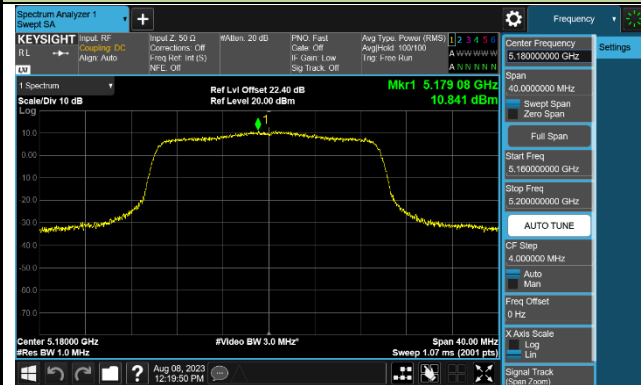

802.11ax-HE20 Power Spectral Density - Ant 1

Channel 36 (5180MHz)