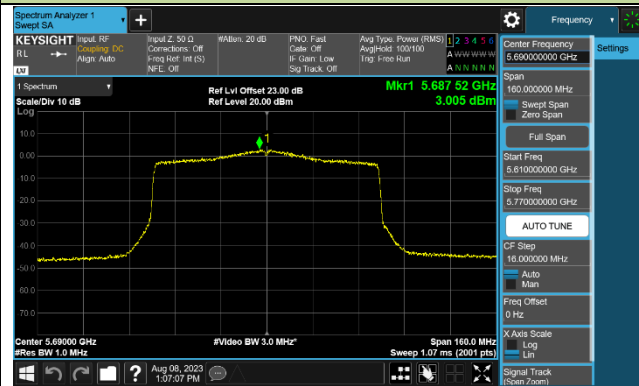

Channel 142 (5710MHz)

## 802.11ax-HE80 Power Spectral Density - Ant 0 + 2+ 3

Channel 42 (5210MHz)

Channel 58 (5290MHz)

Channel 106 (5530MHz)

Channel 122 (5610MHz)

Channel 138 (5690MHz)

Channel 155 (5775MHz)

802.11ax-HE160 Power Spectral Density - Ant 0

Channel 50 (5250MHz)

Channel 114 (5570MHz)