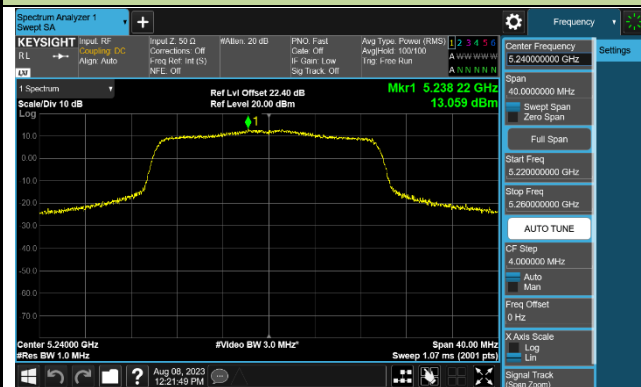

Channel 50 (5250MHz)

Channel 114 (5570MHz)

## 802.11ax-HE20 Power Spectral Density - Ant 1

Channel 36 (5180MHz)

Channel 44 (5220MHz)

Channel 48 (5240MHz)

Channel 52 (5260MHz)

Channel 60 (5300MHz)

Channel 64 (5320MHz)

Channel 100 (5500MHz)

Channel 116 (5580MHz)