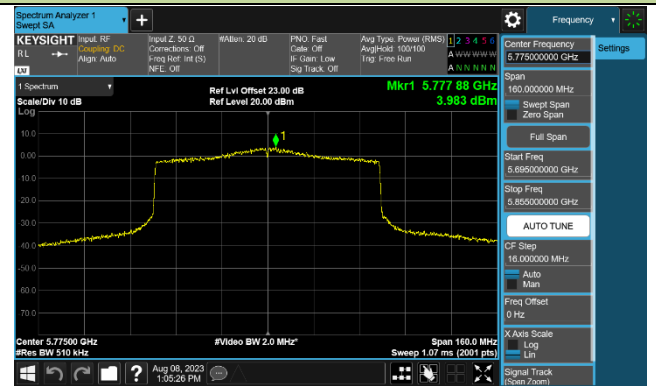

Channel 142 (5710MHz)

## 802.11ax-HE80 Power Spectral Density - Ant 0 + 2+ 3

Channel 42 (5210MHz)

Channel 58 (5290MHz)

Channel 106 (5530MHz)

Channel 122 (5610MHz)

Channel 138 (5690MHz)

Channel 155 (5775MHz)

802.11ax-HE160 Power Spectral Density - Ant 0

Channel 50 (5250MHz)

Channel 114 (5570MHz)