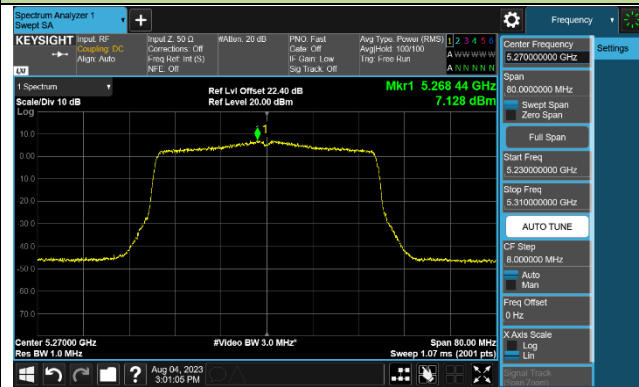

Channel 116 (5580MHz)

## 802.11ax-HE40 Power Spectral Density - Ant 1

Channel 38 (5190MHz)

Channel 46 (5230MHz)

Channel 54 (5270MHz)

Channel 62 (5310MHz)

Channel 102 (5510MHz)

Channel 110 (5550MHz)

Channel 134 (5670MHz)

Channel 142 (5710MHz)