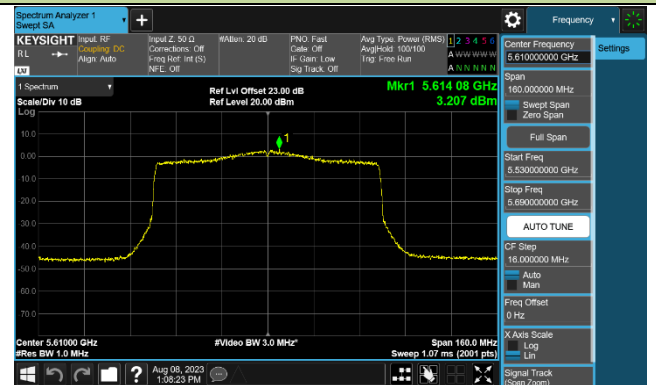

Channel 142 (5710MHz)

## 802.11ax-HE80 Power Spectral Density - Ant 0 + 2+ 3

Channel 42 (5210MHz)

Channel 58 (5290MHz)

Channel 106 (5530MHz)

Channel 122 (5610MHz)

Channel 138 (5690MHz)

Channel 155 (5775MHz)

802.11ax-HE160 Power Spectral Density - Ant 0

Channel 50 (5250MHz)

Channel 114 (5570MHz)