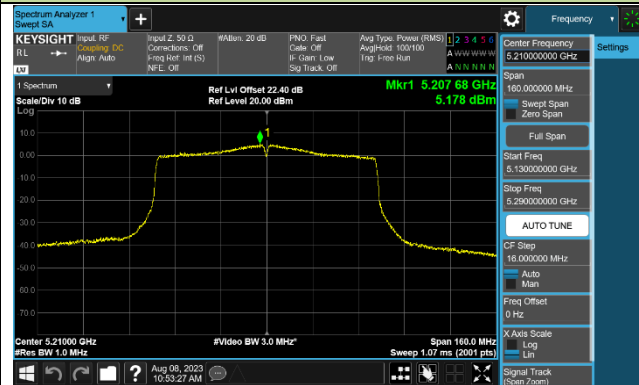

802.11ac-VHT80 Power Spectral Density - Ant 1

Channel 42 (5210MHz)