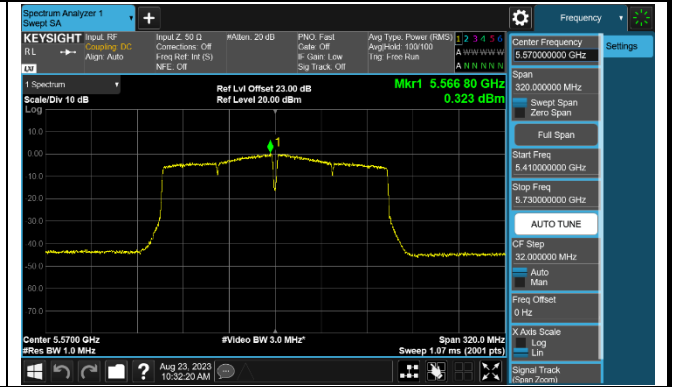

**Channel 142 (5710MHz)**

### 802.11ac-VHT80 Power Spectral Density - Ant 1

Channel 42 (5210MHz)

Channel 58 (5290MHz)

Channel 106 (5530MHz)

Channel 122 (5610MHz)

Channel 138 (5690MHz)

Channel 155 (5775MHz)

802.11ac-VHT160 Power Spectral Density - Ant 1

Channel 50 (5250MHz)

Channel 114 (5570MHz)