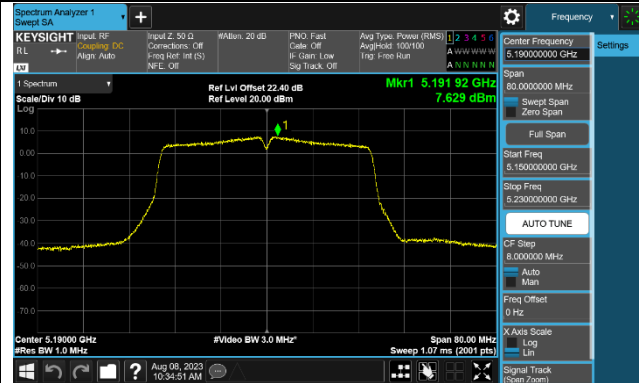

### Channel 100 (5500MHz)

### Channel 116 (5580MHz)

### 802.11ac-VHT40 Power Spectral Density - Ant 1

**Channel 38 (5190MHz)**

**Channel 46 (5230MHz)**

**Channel 54 (5270MHz)**

**Channel 62 (5310MHz)**

**Channel 102 (5510MHz)**

**Channel 110 (5550MHz)**

**Channel 134 (5670MHz)**