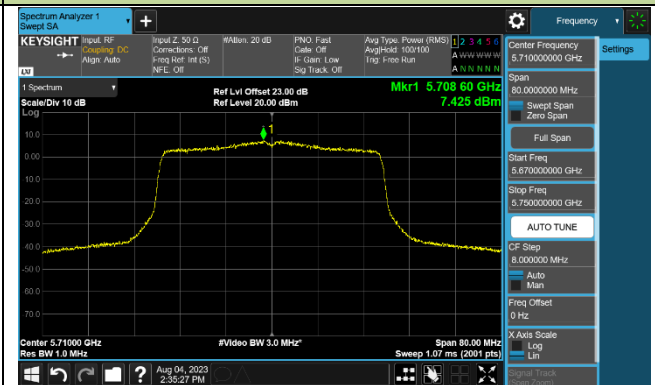

### 802.11ax-HE40 Power Spectral Density - Ant 0

Channel 38 (5190MHz)

Channel 46 (5230MHz)

Channel 54 (5270MHz)

Channel 62 (5310MHz)

Channel 102 (5510MHz)

Channel 110 (5550MHz)

Channel 134 (5670MHz)

Channel 142 (5710MHz)