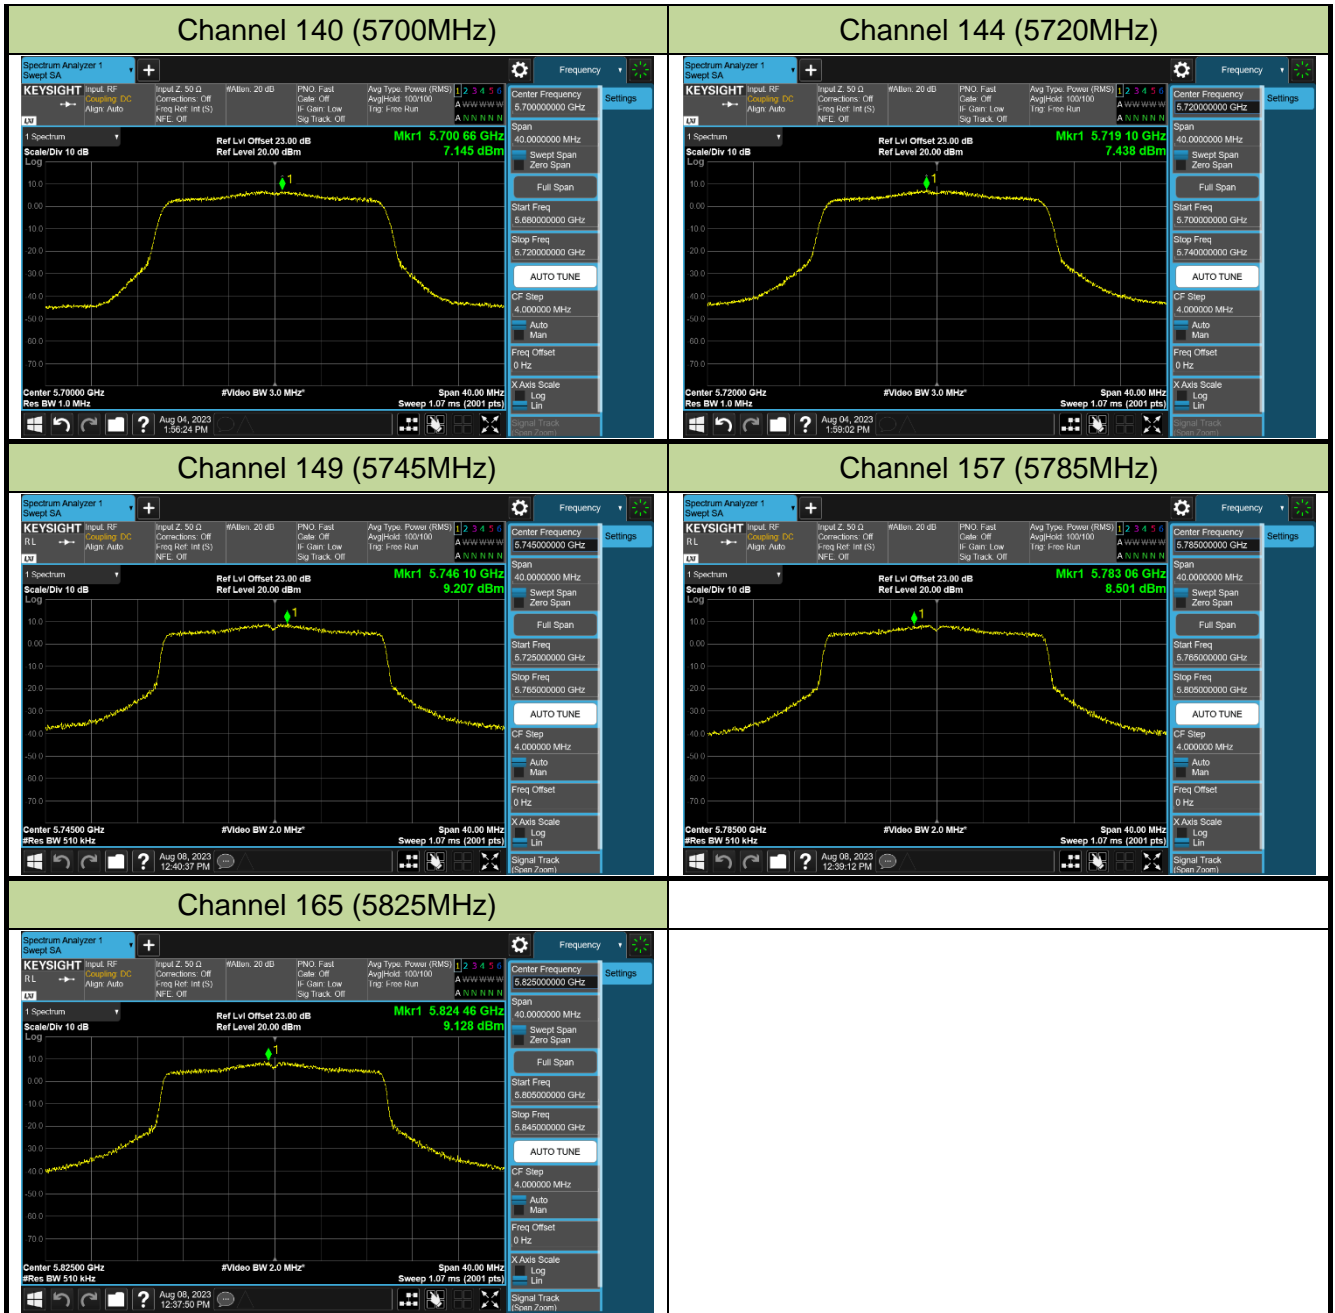

Channel 50 (5250MHz)

Channel 114 (5570MHz)

## 802.11ax-HE20 Power Spectral Density - Ant 1

Channel 36 (5180MHz)

Channel 44 (5220MHz)

Channel 48 (5240MHz)

Channel 52 (5260MHz)

Channel 60 (5300MHz)

Channel 64 (5320MHz)

Channel 100 (5500MHz)

Channel 116 (5580MHz)