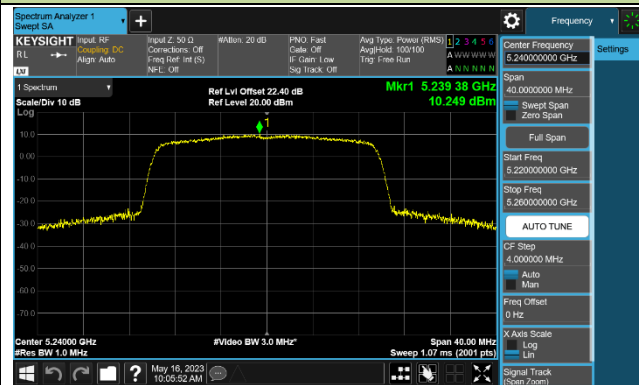

Channel 46 (5230MHz)

Channel 54 (5270MHz)

Channel 62 (5310MHz)

Channel 102 (5510MHz)

Channel 110 (5550MHz)

Channel 134 (5670MHz)

Channel 142 (5710MHz)

802.11ac-VHT80 Power Spectral Density - Ant 2

802.11ac-VHT160 Power Spectral Density - Ant 2

Channel 50 (5250MHz)

Channel 114 (5570MHz)

802.11ax-HE20 Power Spectral Density - Ant 2

Channel 36 (5180MHz)

Channel 44 (5220MHz)

Channel 48 (5240MHz)

Channel 52 (5260MHz)

Channel 60 (5300MHz)

Channel 64 (5320MHz)

Channel 100 (5500MHz)

Channel 116 (5580MHz)