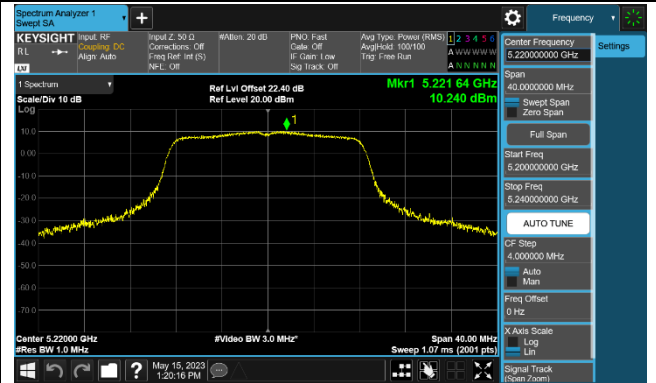

Channel 142 (5710MHz)

802.11ax-HE160 Power Spectral Density - Ant 1

Channel 50 (5250MHz)

Channel 114 (5570MHz)

802.11a Power Spectral Density - Ant 2

Channel 36 (5180MHz)

Channel 44 (5220MHz)

Channel 48 (5240MHz)

Channel 52 (5260MHz)

Channel 60 (5300MHz)

Channel 64 (5320MHz)

Channel 100 (5500MHz)

Channel 116 (5580MHz)

802.11ac-VHT20 Power Spectral Density - Ant 2

Channel 36 (5180MHz)

Channel 44 (5220MHz)