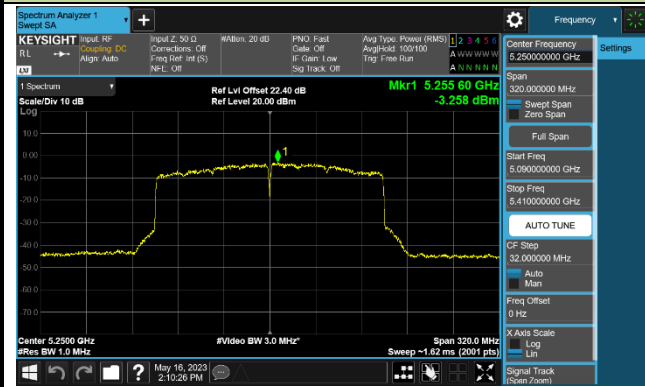

802.11ax-HE40 Power Spectral Density - Ant 1

Channel 38 (5190MHz)

Channel 46 (5230MHz)

Channel 54 (5270MHz)

Channel 62 (5310MHz)

Channel 102 (5510MHz)

Channel 110 (5550MHz)

Channel 134 (5670MHz)

Channel 142 (5710MHz)

802.11ax-HE160 Power Spectral Density - Ant 1

Channel 50 (5250MHz)

Channel 114 (5570MHz)

802.11a Power Spectral Density - Ant 2

Channel 36 (5180MHz)

Channel 44 (5220MHz)

Channel 48 (5240MHz)