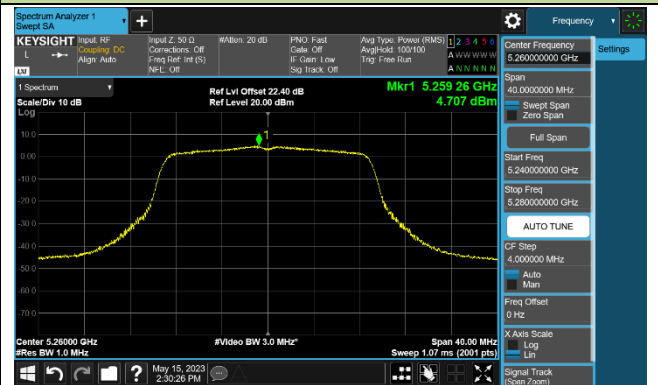

Channel 142 (5710MHz)

802.11ax-HE160 Power Spectral Density - Ant 1

Channel 50 (5250MHz)

Channel 114 (5570MHz)

802.11a Power Spectral Density - Ant 2

Channel 36 (5180MHz)

Channel 44 (5220MHz)

Channel 48 (5240MHz)

Channel 52 (5260MHz)

Channel 60 (5300MHz)

Channel 64 (5320MHz)

Channel 100 (5500MHz)

Channel 116 (5580MHz)

802.11ac-VHT20 Power Spectral Density - Ant 2

Channel 36 (5180MHz)

Channel 44 (5220MHz)

Channel 48 (5240MHz)

Channel 52 (5260MHz)

Channel 60 (5300MHz)

Channel 64 (5320MHz)

Channel 100 (5500MHz)

Channel 116 (5580MHz)

802.11ac-VHT40 Power Spectral Density - Ant 2

Channel 38 (5190MHz)