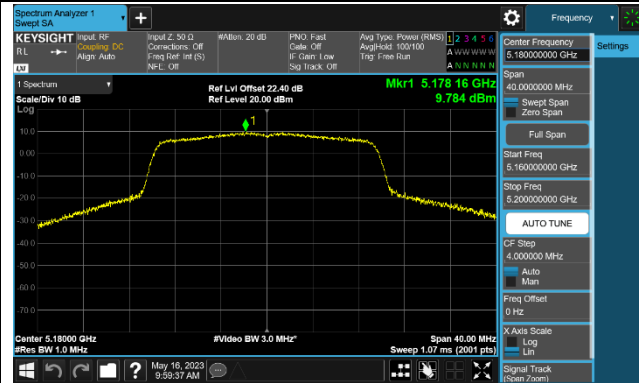

Channel 46 (5230MHz)

Channel 54 (5270MHz)

Channel 62 (5310MHz)

Channel 102 (5510MHz)

Channel 110 (5550MHz)

Channel 134 (5670MHz)

Channel 142 (5710MHz)

802.11ac-VHT80 Power Spectral Density - Ant 2

802.11ac-VHT160 Power Spectral Density - Ant 2

Channel 50 (5250MHz)

Channel 114 (5570MHz)

802.11ax-HE20 Power Spectral Density - Ant 2

Channel 36 (5180MHz)

Channel 44 (5220MHz)

Channel 48 (5240MHz)

Channel 52 (5260MHz)

Channel 60 (5300MHz)

Channel 64 (5320MHz)

Channel 100 (5500MHz)

Channel 116 (5580MHz)