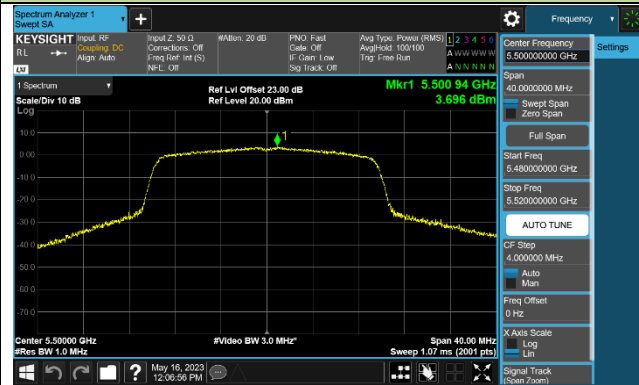

Channel 46 (5230MHz)

Channel 54 (5270MHz)

Channel 62 (5310MHz)

Channel 102 (5510MHz)

Channel 110 (5550MHz)

Channel 134 (5670MHz)

Channel 142 (5710MHz)

802.11ac-VHT80 Power Spectral Density - Ant 2

802.11ac-VHT160 Power Spectral Density - Ant 2

Channel 50 (5250MHz)

Channel 114 (5570MHz)

802.11ax-HE20 Power Spectral Density - Ant 2

Channel 36 (5180MHz)

Channel 44 (5220MHz)

Channel 48 (5240MHz)

Channel 52 (5260MHz)

Channel 60 (5300MHz)

Channel 64 (5320MHz)

Channel 100 (5500MHz)

Channel 116 (5580MHz)