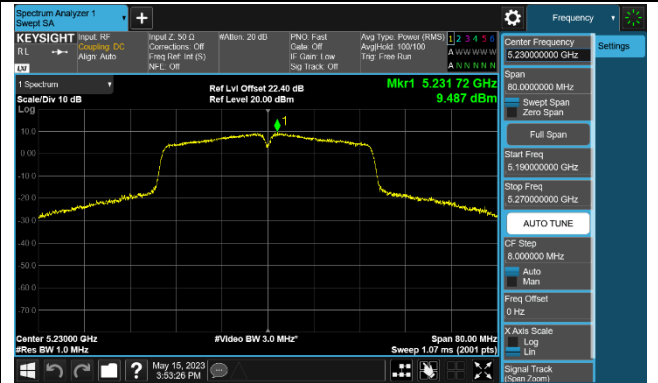

Channel 48 (5240MHz)

Channel 52 (5260MHz)

Channel 60 (5300MHz)

Channel 64 (5320MHz)

Channel 100 (5500MHz)

Channel 116 (5580MHz)

802.11ac-VHT40 Power Spectral Density - Ant 2

Channel 38 (5190MHz)

Channel 46 (5230MHz)

Channel 54 (5270MHz)

Channel 62 (5310MHz)

Channel 102 (5510MHz)

Channel 110 (5550MHz)

Channel 134 (5670MHz)

Channel 142 (5710MHz)

802.11ac-VHT80 Power Spectral Density - Ant 2