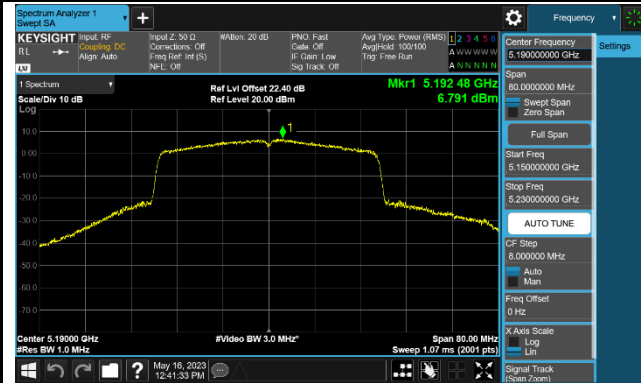

802.11ax-HE40 Power Spectral Density - Ant 1

Channel 38 (5190MHz)

Channel 46 (5230MHz)

Channel 54 (5270MHz)

Channel 62 (5310MHz)

Channel 102 (5510MHz)

Channel 110 (5550MHz)

Channel 134 (5670MHz)

Channel 142 (5710MHz)

802.11ax-HE160 Power Spectral Density - Ant 1

Channel 50 (5250MHz)

Channel 114 (5570MHz)

802.11a Power Spectral Density - Ant 2

Channel 36 (5180MHz)

Channel 44 (5220MHz)

Channel 48 (5240MHz)