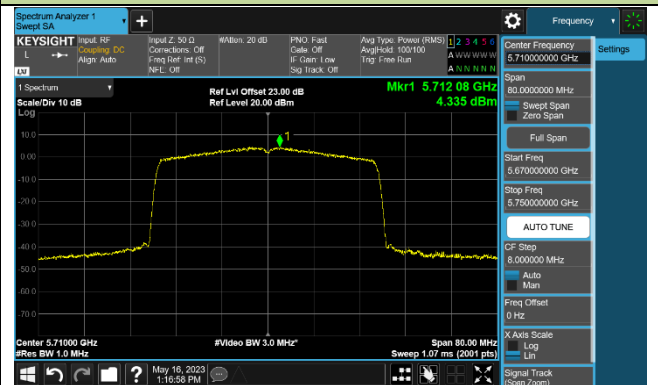

802.11ax-HE40 Power Spectral Density - Ant 1

Channel 38 (5190MHz)

Channel 46 (5230MHz)

Channel 54 (5270MHz)

Channel 62 (5310MHz)

Channel 102 (5510MHz)

Channel 110 (5550MHz)

Channel 134 (5670MHz)

Channel 142 (5710MHz)

802.11ax-HE160 Power Spectral Density - Ant 1

Channel 50 (5250MHz)

Channel 114 (5570MHz)

802.11a Power Spectral Density - Ant 2

Channel 36 (5180MHz)

Channel 44 (5220MHz)

Channel 48 (5240MHz)