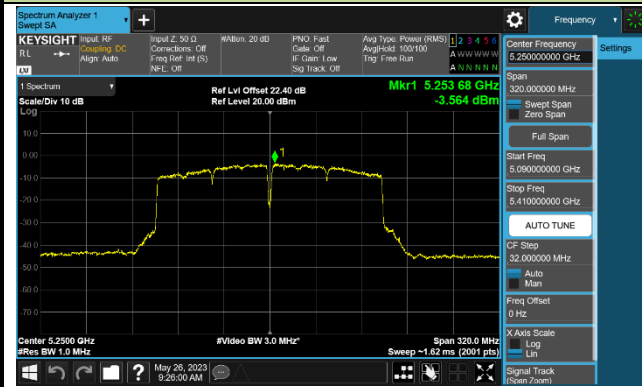

Channel 46 (5230MHz)

Channel 54 (5270MHz)

Channel 62 (5310MHz)

Channel 102 (5510MHz)

Channel 110 (5550MHz)

Channel 134 (5670MHz)

Channel 142 (5710MHz)

802.11ac-VHT80 Power Spectral Density - Ant 2

802.11ac-VHT160 Power Spectral Density - Ant 2

Channel 50 (5250MHz)

Channel 114 (5570MHz)

802.11ax-HE20 Power Spectral Density - Ant 2

Channel 36 (5180MHz)

Channel 44 (5220MHz)

Channel 48 (5240MHz)

Channel 52 (5260MHz)