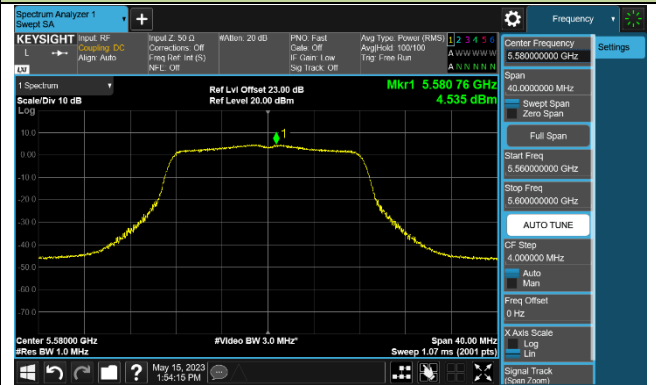

Channel 142 (5710MHz)

802.11ax-HE160 Power Spectral Density - Ant 1

Channel 50 (5250MHz)

Channel 114 (5570MHz)

802.11a Power Spectral Density - Ant 2

Channel 36 (5180MHz)

Channel 44 (5220MHz)

Channel 48 (5240MHz)

Channel 52 (5260MHz)

Channel 60 (5300MHz)

Channel 64 (5320MHz)

Channel 100 (5500MHz)

Channel 116 (5580MHz)

802.11ac-VHT20 Power Spectral Density - Ant 2

Channel 36 (5180MHz)

Channel 44 (5220MHz)

Channel 48 (5240MHz)

Channel 52 (5260MHz)

Channel 60 (5300MHz)

Channel 64 (5320MHz)

Channel 100 (5500MHz)

Channel 116 (5580MHz)

802.11ac-VHT40 Power Spectral Density - Ant 2

Channel 38 (5190MHz)