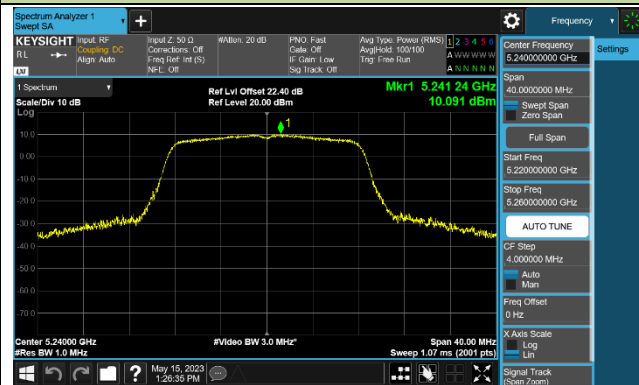

Channel 142 (5710MHz)

802.11ax-HE160 Power Spectral Density - Ant 1

Channel 50 (5250MHz)

Channel 114 (5570MHz)

802.11a Power Spectral Density - Ant 2

Channel 36 (5180MHz)

Channel 44 (5220MHz)

Channel 48 (5240MHz)

Channel 52 (5260MHz)

Channel 60 (5300MHz)

Channel 64 (5320MHz)

Channel 100 (5500MHz)

Channel 116 (5580MHz)

802.11ac-VHT20 Power Spectral Density - Ant 2

Channel 36 (5180MHz)

Channel 44 (5220MHz)