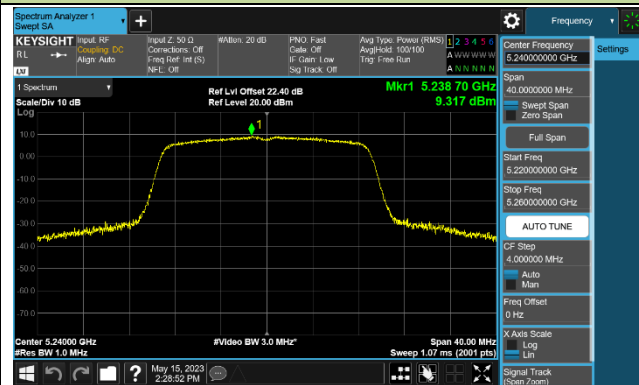

Channel 48 (5240MHz)