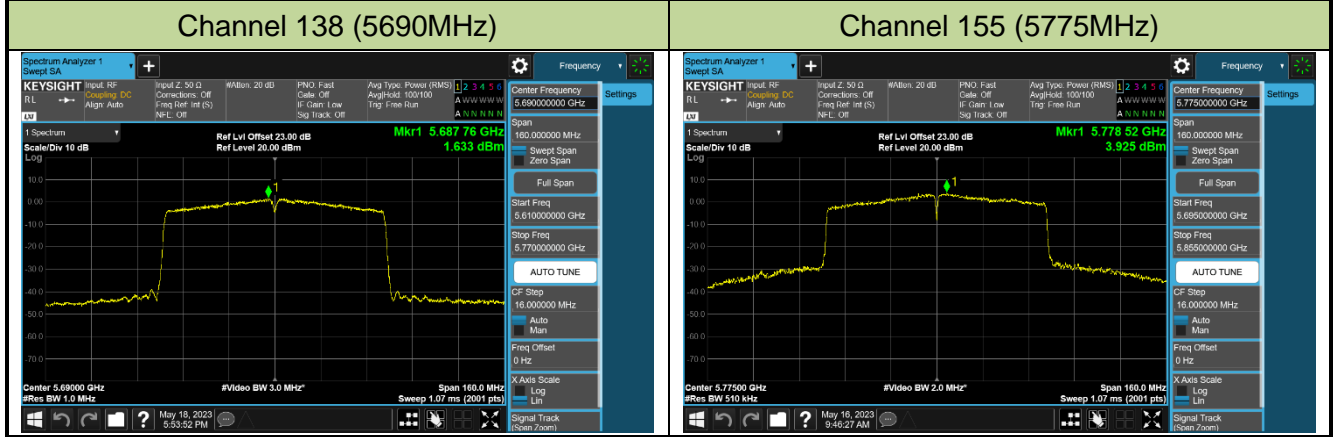

Channel 46 (5230MHz)

Channel 54 (5270MHz)

Channel 62 (5310MHz)

Channel 102 (5510MHz)

Channel 110 (5550MHz)

Channel 134 (5670MHz)

Channel 142 (5710MHz)

802.11ac-VHT80 Power Spectral Density - Ant 2

802.11ac-VHT160 Power Spectral Density - Ant 2

Channel 50 (5250MHz)

Channel 114 (5570MHz)

802.11ax-HE20 Power Spectral Density - Ant 2

Channel 36 (5180MHz)

Channel 44 (5220MHz)

Channel 48 (5240MHz)

Channel 52 (5260MHz)