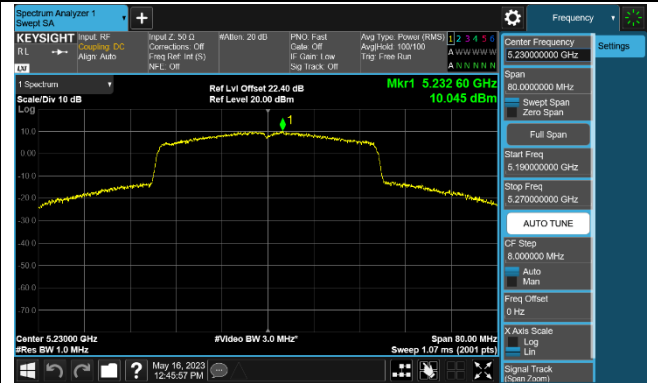

802.11ax-HE40 Power Spectral Density - Ant 1

Channel 38 (5190MHz)

Channel 46 (5230MHz)

Channel 54 (5270MHz)

Channel 62 (5310MHz)

Channel 102 (5510MHz)

Channel 110 (5550MHz)

Channel 134 (5670MHz)

Channel 142 (5710MHz)

802.11ax-HE160 Power Spectral Density - Ant 1

Channel 50 (5250MHz)

Channel 114 (5570MHz)

802.11a Power Spectral Density - Ant 2

Channel 36 (5180MHz)

Channel 44 (5220MHz)

Channel 48 (5240MHz)