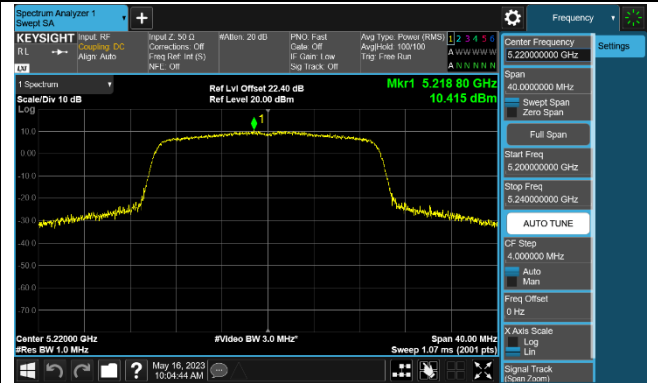

Channel 46 (5230MHz)

Channel 54 (5270MHz)

Channel 62 (5310MHz)

Channel 102 (5510MHz)

Channel 110 (5550MHz)

Channel 134 (5670MHz)

Channel 142 (5710MHz)

802.11ac-VHT80 Power Spectral Density - Ant 2

802.11ac-VHT160 Power Spectral Density - Ant 2

Channel 50 (5250MHz)

Channel 114 (5570MHz)

802.11ax-HE20 Power Spectral Density - Ant 2

Channel 36 (5180MHz)

Channel 44 (5220MHz)

Channel 48 (5240MHz)

Channel 52 (5260MHz)