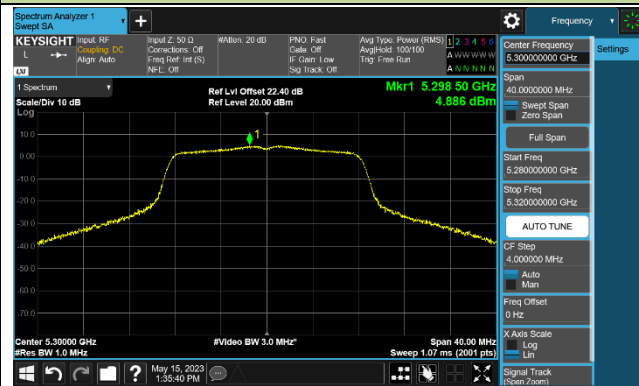

Channel 142 (5710MHz)

802.11ax-HE160 Power Spectral Density - Ant 1

Channel 50 (5250MHz)

Channel 114 (5570MHz)

802.11a Power Spectral Density - Ant 2

Channel 36 (5180MHz)

Channel 44 (5220MHz)

Channel 48 (5240MHz)

Channel 52 (5260MHz)

Channel 60 (5300MHz)

Channel 64 (5320MHz)

Channel 100 (5500MHz)

Channel 116 (5580MHz)

802.11ac-VHT20 Power Spectral Density - Ant 2

Channel 36 (5180MHz)

Channel 44 (5220MHz)