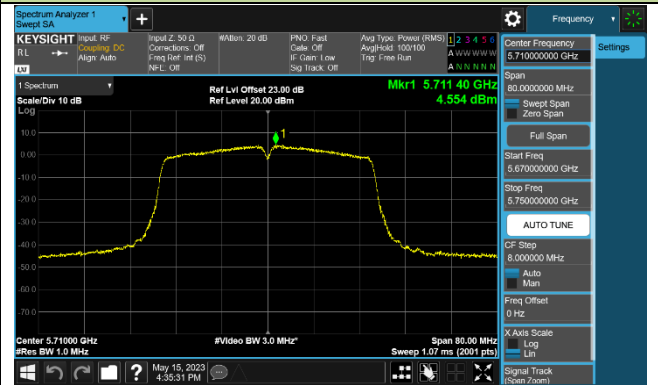

Channel 46 (5230MHz)

Channel 54 (5270MHz)

Channel 62 (5310MHz)

Channel 102 (5510MHz)

Channel 110 (5550MHz)

Channel 134 (5670MHz)

Channel 142 (5710MHz)

802.11ac-VHT80 Power Spectral Density - Ant 2

802.11ac-VHT160 Power Spectral Density - Ant 2

Channel 50 (5250MHz)

Channel 114 (5570MHz)

802.11ax-HE20 Power Spectral Density - Ant 2

Channel 36 (5180MHz)

Channel 44 (5220MHz)

Channel 48 (5240MHz)

Channel 52 (5260MHz)