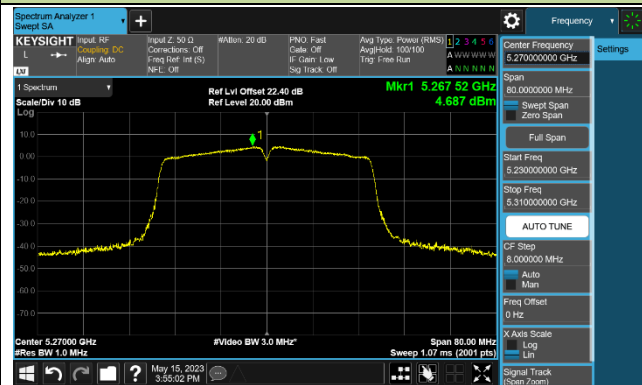

Channel 48 (5240MHz)

Channel 52 (5260MHz)

Channel 60 (5300MHz)

Channel 64 (5320MHz)

Channel 100 (5500MHz)

Channel 116 (5580MHz)

802.11ac-VHT40 Power Spectral Density - Ant 2

Channel 38 (5190MHz)

Channel 46 (5230MHz)

Channel 54 (5270MHz)

Channel 62 (5310MHz)

Channel 102 (5510MHz)

Channel 110 (5550MHz)

Channel 134 (5670MHz)

Channel 142 (5710MHz)

802.11ac-VHT80 Power Spectral Density - Ant 2