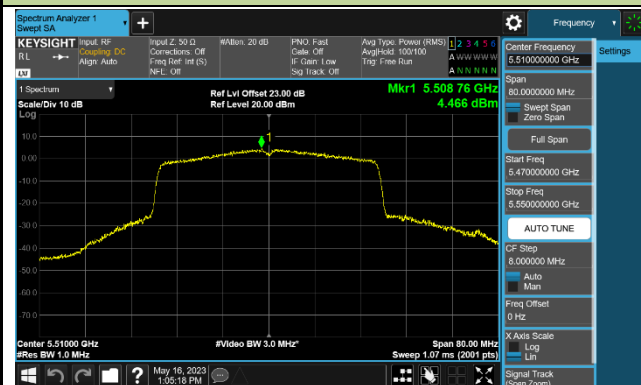

802.11ax-HE40 Power Spectral Density - Ant 1

Channel 38 (5190MHz)

Channel 46 (5230MHz)

Channel 54 (5270MHz)

Channel 62 (5310MHz)

Channel 102 (5510MHz)

Channel 110 (5550MHz)

Channel 134 (5670MHz)

Channel 142 (5710MHz)

802.11ax-HE160 Power Spectral Density - Ant 1

Channel 50 (5250MHz)

Channel 114 (5570MHz)

802.11a Power Spectral Density - Ant 2

Channel 36 (5180MHz)

Channel 44 (5220MHz)

Channel 48 (5240MHz)