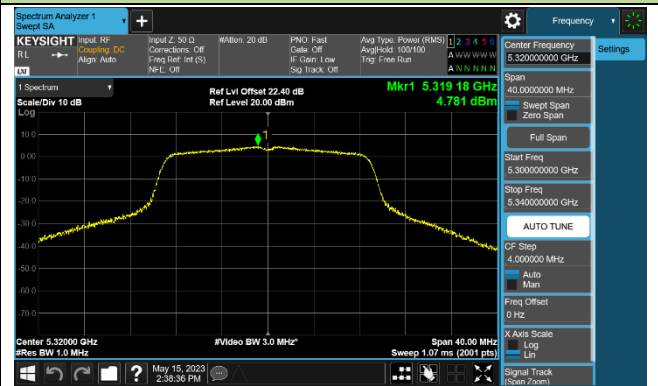

Channel 48 (5240MHz)

Channel 52 (5260MHz)

Channel 60 (5300MHz)

Channel 64 (5320MHz)

Channel 100 (5500MHz)

Channel 116 (5580MHz)

802.11ac-VHT40 Power Spectral Density - Ant 2

Channel 38 (5190MHz)

Channel 46 (5230MHz)

Channel 54 (5270MHz)

Channel 62 (5310MHz)

Channel 102 (5510MHz)

Channel 110 (5550MHz)

Channel 134 (5670MHz)

Channel 142 (5710MHz)

802.11ac-VHT80 Power Spectral Density - Ant 2