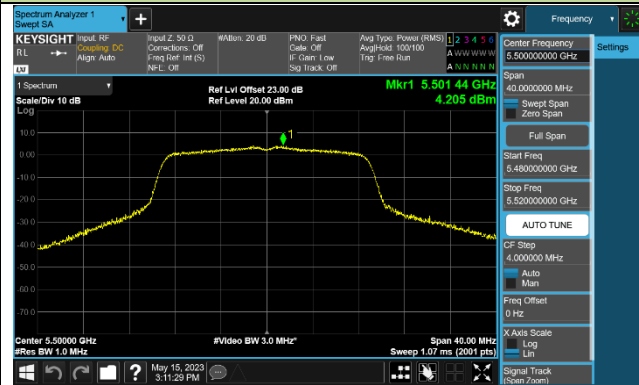

Channel 48 (5240MHz)

Channel 52 (5260MHz)

Channel 60 (5300MHz)

Channel 64 (5320MHz)

Channel 100 (5500MHz)

Channel 116 (5580MHz)

802.11ac-VHT40 Power Spectral Density - Ant 2

Channel 38 (5190MHz)

Channel 46 (5230MHz)

Channel 54 (5270MHz)

Channel 62 (5310MHz)

Channel 102 (5510MHz)

Channel 110 (5550MHz)

Channel 134 (5670MHz)

Channel 142 (5710MHz)

802.11ac-VHT80 Power Spectral Density - Ant 2