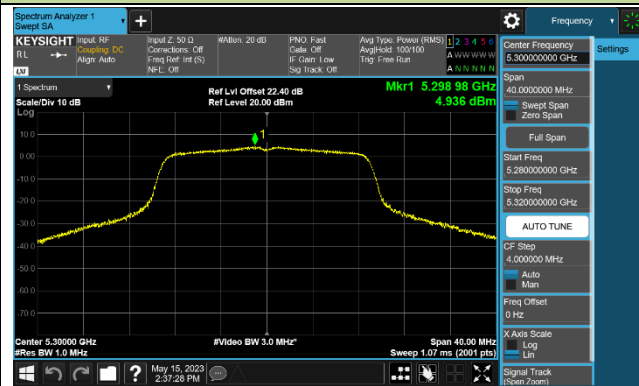

Channel 52 (5260MHz)

Channel 60 (5300MHz)

Channel 64 (5320MHz)

Channel 100 (5500MHz)

Channel 116 (5580MHz)

802.11ac-VHT20 Power Spectral Density - Ant 2

Channel 36 (5180MHz)

Channel 44 (5220MHz)

Channel 48 (5240MHz)

Channel 52 (5260MHz)

Channel 60 (5300MHz)

Channel 64 (5320MHz)

Channel 100 (5500MHz)

Channel 116 (5580MHz)

802.11ac-VHT40 Power Spectral Density - Ant 2

Channel 38 (5190MHz)