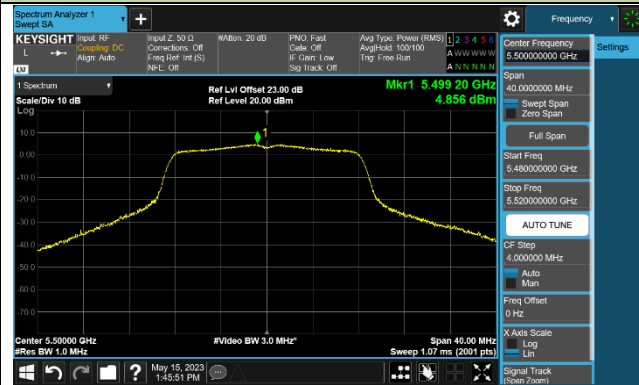

Channel 52 (5260MHz)

Channel 60 (5300MHz)

Channel 64 (5320MHz)

Channel 100 (5500MHz)

Channel 116 (5580MHz)

802.11ac-VHT20 Power Spectral Density - Ant 2

Channel 36 (5180MHz)

Channel 44 (5220MHz)

Channel 48 (5240MHz)

Channel 52 (5260MHz)

Channel 60 (5300MHz)

Channel 64 (5320MHz)

Channel 100 (5500MHz)

Channel 116 (5580MHz)

802.11ac-VHT40 Power Spectral Density - Ant 2

Channel 38 (5190MHz)