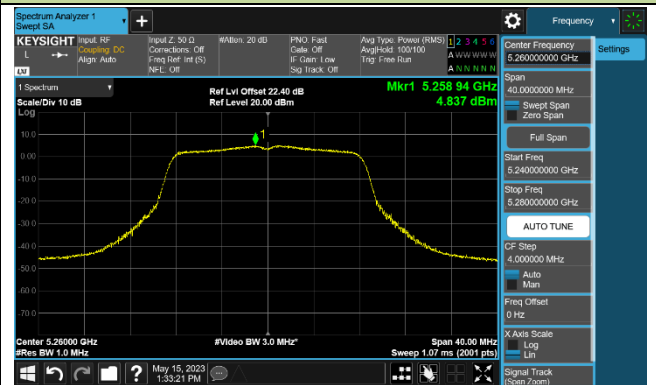

Channel 142 (5710MHz)

802.11ax-HE160 Power Spectral Density - Ant 1

Channel 50 (5250MHz)

Channel 114 (5570MHz)

802.11a Power Spectral Density - Ant 2

Channel 36 (5180MHz)

Channel 44 (5220MHz)

Channel 48 (5240MHz)

Channel 52 (5260MHz)

Channel 60 (5300MHz)

Channel 64 (5320MHz)

Channel 100 (5500MHz)

Channel 116 (5580MHz)

802.11ac-VHT20 Power Spectral Density - Ant 2

Channel 36 (5180MHz)

Channel 44 (5220MHz)