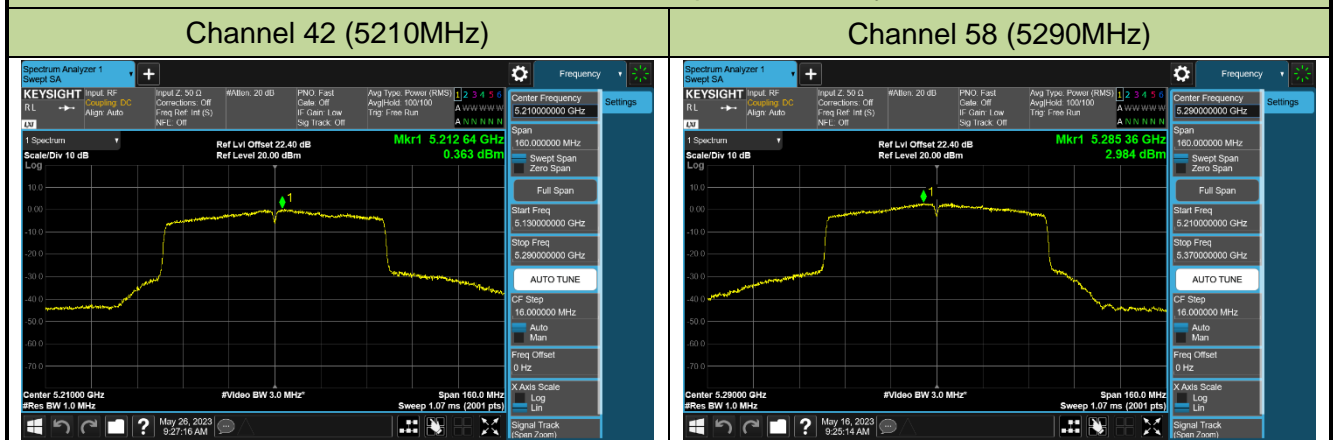

Channel 46 (5230MHz)

Channel 54 (5270MHz)

Channel 62 (5310MHz)

Channel 102 (5510MHz)

Channel 110 (5550MHz)

Channel 134 (5670MHz)

Channel 142 (5710MHz)

802.11ac-VHT80 Power Spectral Density - Ant 2

802.11ac-VHT160 Power Spectral Density - Ant 2

Channel 50 (5250MHz)

Channel 114 (5570MHz)

802.11ax-HE20 Power Spectral Density - Ant 2

Channel 36 (5180MHz)

Channel 44 (5220MHz)

Channel 48 (5240MHz)

Channel 52 (5260MHz)