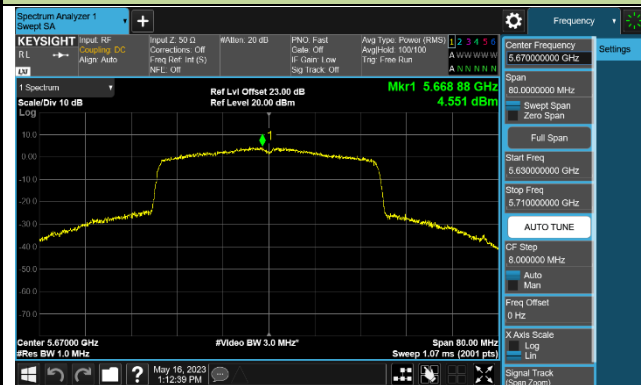

802.11ax-HE40 Power Spectral Density - Ant 1

Channel 38 (5190MHz)

Channel 46 (5230MHz)

Channel 54 (5270MHz)

Channel 62 (5310MHz)

Channel 102 (5510MHz)

Channel 110 (5550MHz)

Channel 134 (5670MHz)

Channel 142 (5710MHz)

802.11ax-HE160 Power Spectral Density - Ant 1

Channel 50 (5250MHz)

Channel 114 (5570MHz)

802.11a Power Spectral Density - Ant 2

Channel 36 (5180MHz)

Channel 44 (5220MHz)

Channel 48 (5240MHz)