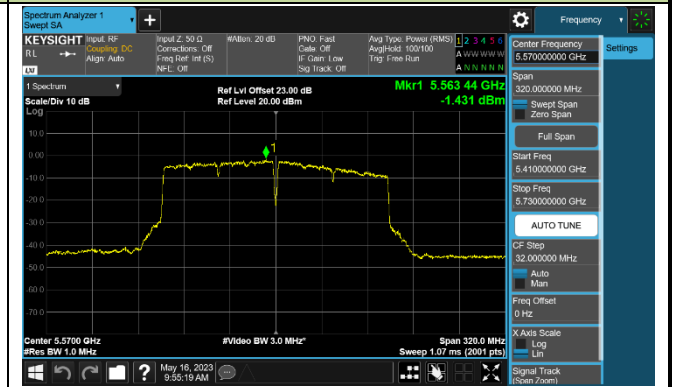

Channel 46 (5230MHz)

Channel 54 (5270MHz)

Channel 62 (5310MHz)

Channel 102 (5510MHz)

Channel 110 (5550MHz)

Channel 134 (5670MHz)

Channel 142 (5710MHz)

802.11ac-VHT80 Power Spectral Density - Ant 2

802.11ac-VHT160 Power Spectral Density - Ant 2

Channel 50 (5250MHz)

Channel 114 (5570MHz)

802.11ax-HE20 Power Spectral Density - Ant 2

Channel 36 (5180MHz)

Channel 44 (5220MHz)

Channel 48 (5240MHz)

Channel 52 (5260MHz)