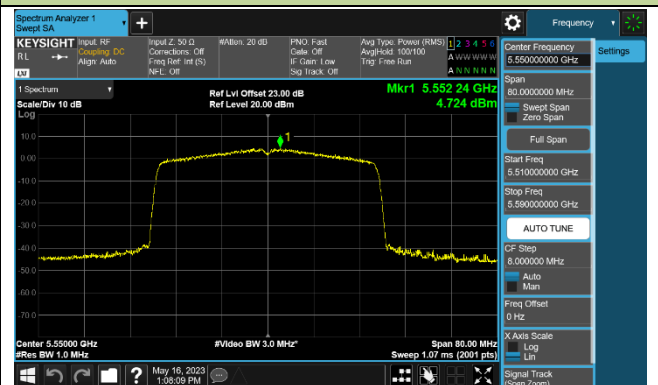

802.11ax-HE40 Power Spectral Density - Ant 1

Channel 38 (5190MHz)

Channel 46 (5230MHz)

Channel 54 (5270MHz)

Channel 62 (5310MHz)

Channel 102 (5510MHz)

Channel 110 (5550MHz)

Channel 134 (5670MHz)

Channel 142 (5710MHz)

802.11ax-HE160 Power Spectral Density - Ant 1

Channel 50 (5250MHz)

Channel 114 (5570MHz)

802.11a Power Spectral Density - Ant 2

Channel 36 (5180MHz)

Channel 44 (5220MHz)

Channel 48 (5240MHz)