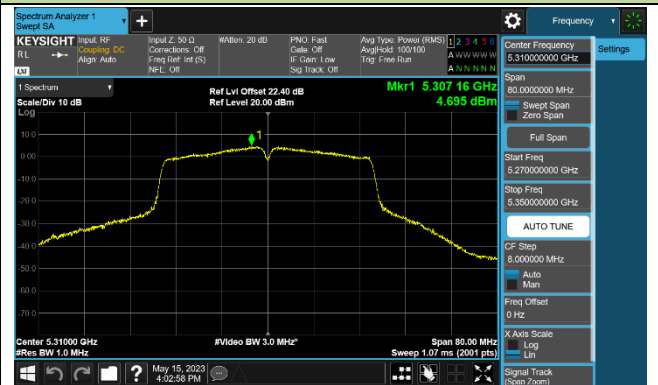

Channel 48 (5240MHz)

Channel 52 (5260MHz)

Channel 60 (5300MHz)

Channel 64 (5320MHz)

Channel 100 (5500MHz)

Channel 116 (5580MHz)

802.11ac-VHT40 Power Spectral Density - Ant 2

Channel 38 (5190MHz)

Channel 46 (5230MHz)

Channel 54 (5270MHz)

Channel 62 (5310MHz)

Channel 102 (5510MHz)

Channel 110 (5550MHz)

Channel 134 (5670MHz)

Channel 142 (5710MHz)

802.11ac-VHT80 Power Spectral Density - Ant 2