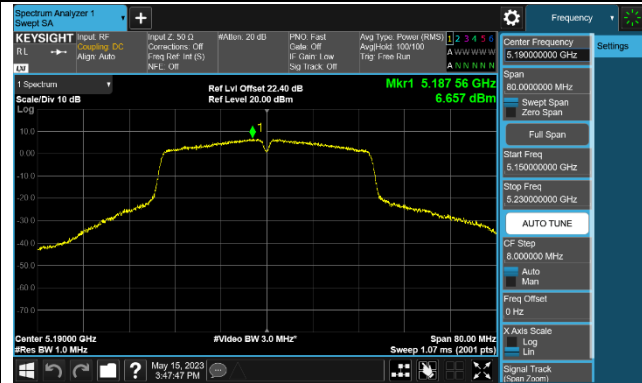

Channel 48 (5240MHz)

Channel 52 (5260MHz)

Channel 60 (5300MHz)

Channel 64 (5320MHz)

Channel 100 (5500MHz)

Channel 116 (5580MHz)

802.11ac-VHT40 Power Spectral Density - Ant 2

Channel 38 (5190MHz)

Channel 46 (5230MHz)

Channel 54 (5270MHz)

Channel 62 (5310MHz)

Channel 102 (5510MHz)

Channel 110 (5550MHz)

Channel 134 (5670MHz)

Channel 142 (5710MHz)

802.11ac-VHT80 Power Spectral Density - Ant 2