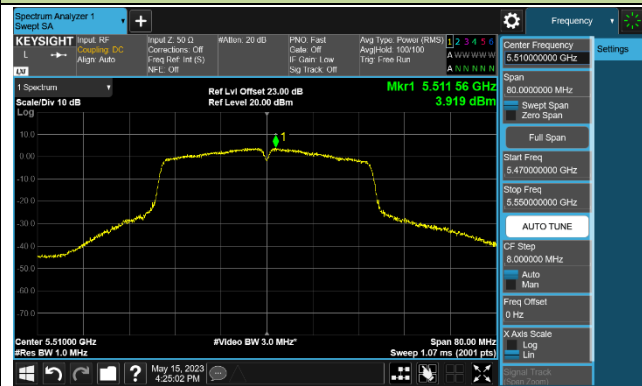

Channel 46 (5230MHz)

Channel 54 (5270MHz)

Channel 62 (5310MHz)

Channel 102 (5510MHz)

Channel 110 (5550MHz)

Channel 134 (5670MHz)

Channel 142 (5710MHz)

802.11ac-VHT80 Power Spectral Density - Ant 2

802.11ac-VHT160 Power Spectral Density - Ant 2

Channel 50 (5250MHz)

Channel 114 (5570MHz)

802.11ax-HE20 Power Spectral Density - Ant 2

Channel 36 (5180MHz)

Channel 44 (5220MHz)

Channel 48 (5240MHz)

Channel 52 (5260MHz)