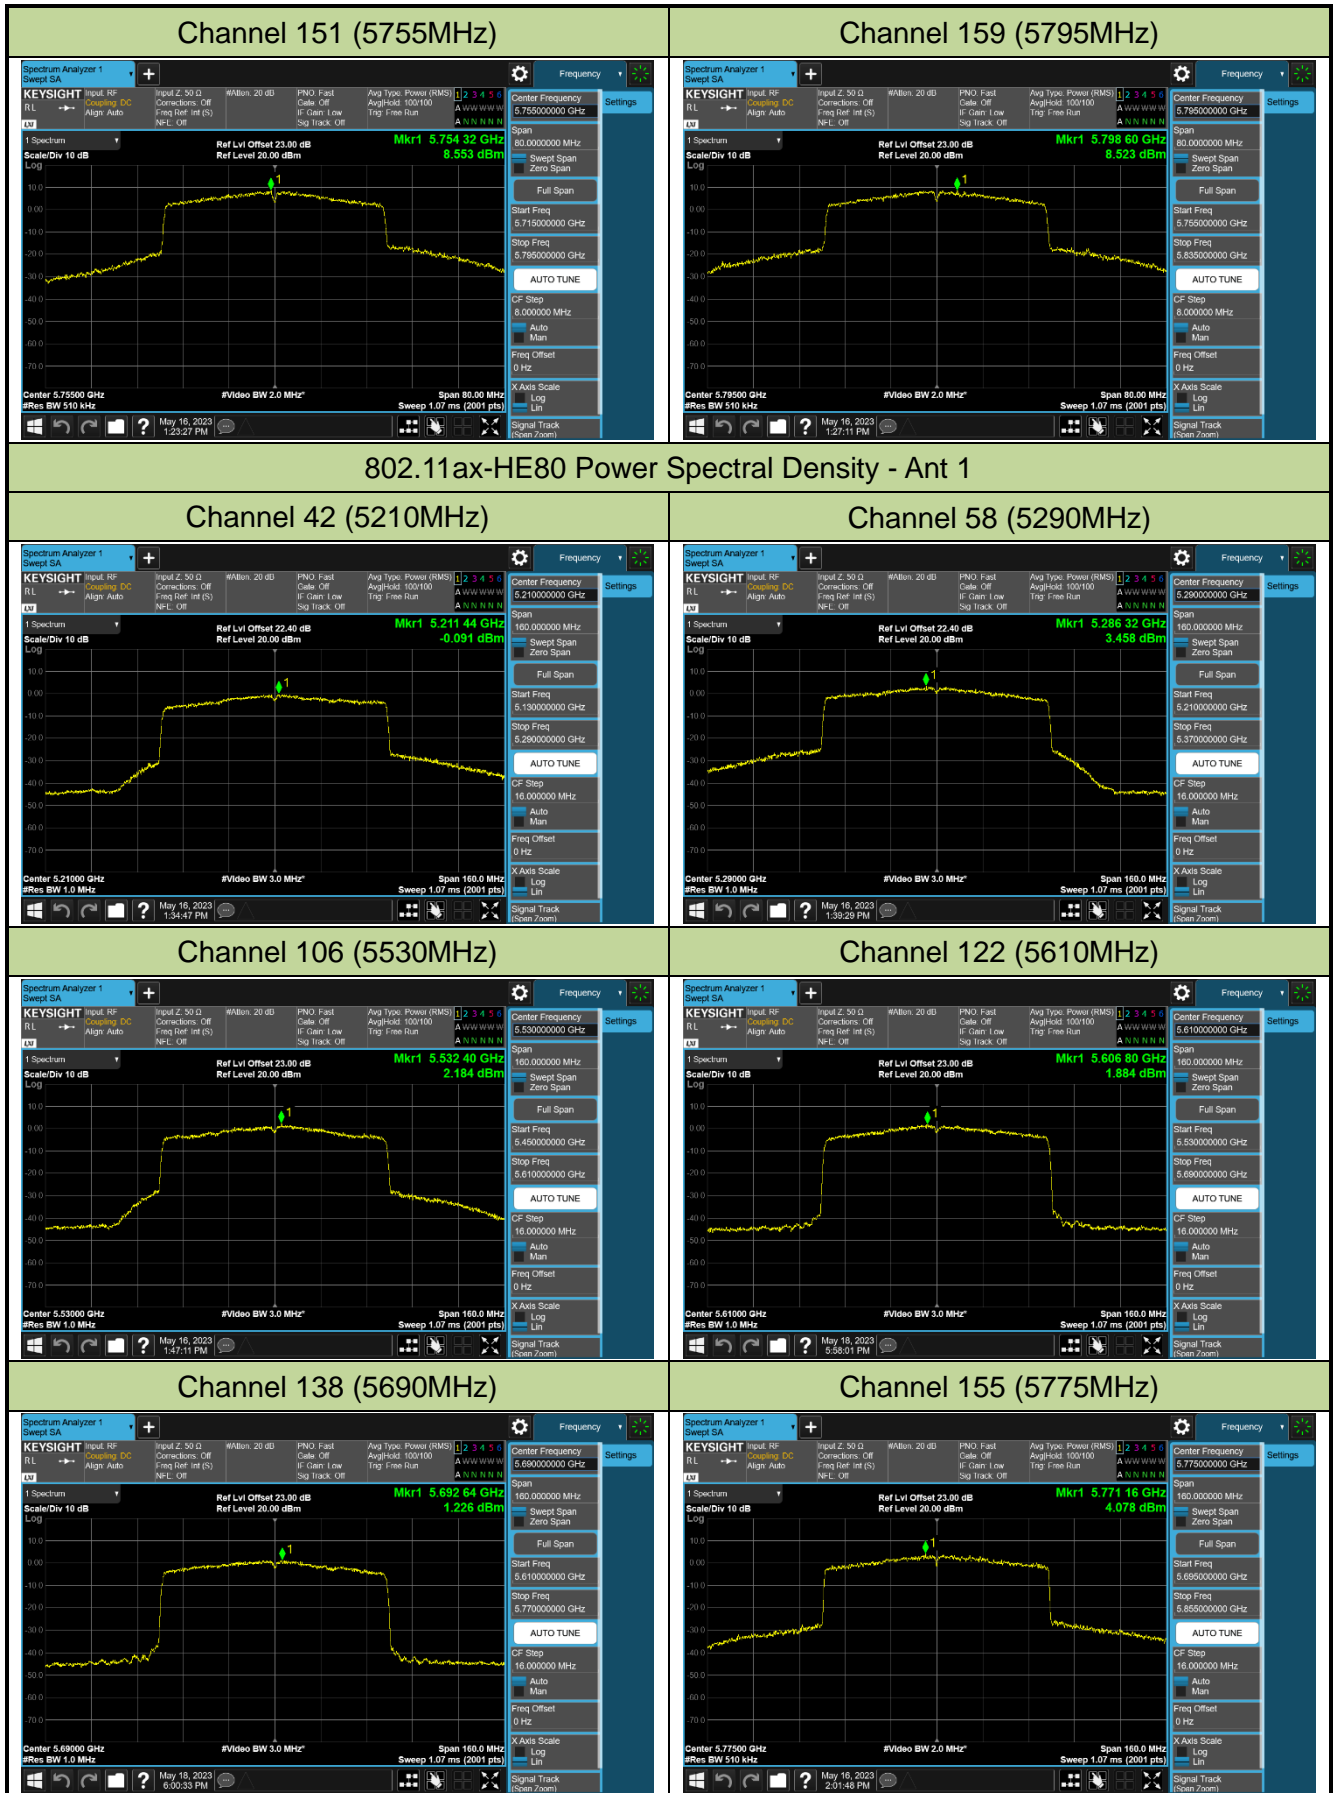

802.11ax-HE40 Power Spectral Density - Ant 1

Channel 38 (5190MHz)

Channel 46 (5230MHz)

Channel 54 (5270MHz)

Channel 62 (5310MHz)

Channel 102 (5510MHz)

Channel 110 (5550MHz)

Channel 134 (5670MHz)

Channel 142 (5710MHz)

802.11ax-HE160 Power Spectral Density - Ant 1

Channel 50 (5250MHz)

Channel 114 (5570MHz)

802.11a Power Spectral Density - Ant 2

Channel 36 (5180MHz)

Channel 44 (5220MHz)

Channel 48 (5240MHz)

Channel 52 (5260MHz)

Channel 60 (5300MHz)

Channel 64 (5320MHz)

Channel 100 (5500MHz)

Channel 116 (5580MHz)

802.11ac-VHT20 Power Spectral Density - Ant 2

Channel 36 (5180MHz)

Channel 44 (5220MHz)

Channel 48 (5240MHz)

Channel 52 (5260MHz)

Channel 60 (5300MHz)

Channel 64 (5320MHz)

Channel 100 (5500MHz)

Channel 116 (5580MHz)

802.11ac-VHT40 Power Spectral Density - Ant 2

Channel 38 (5190MHz)