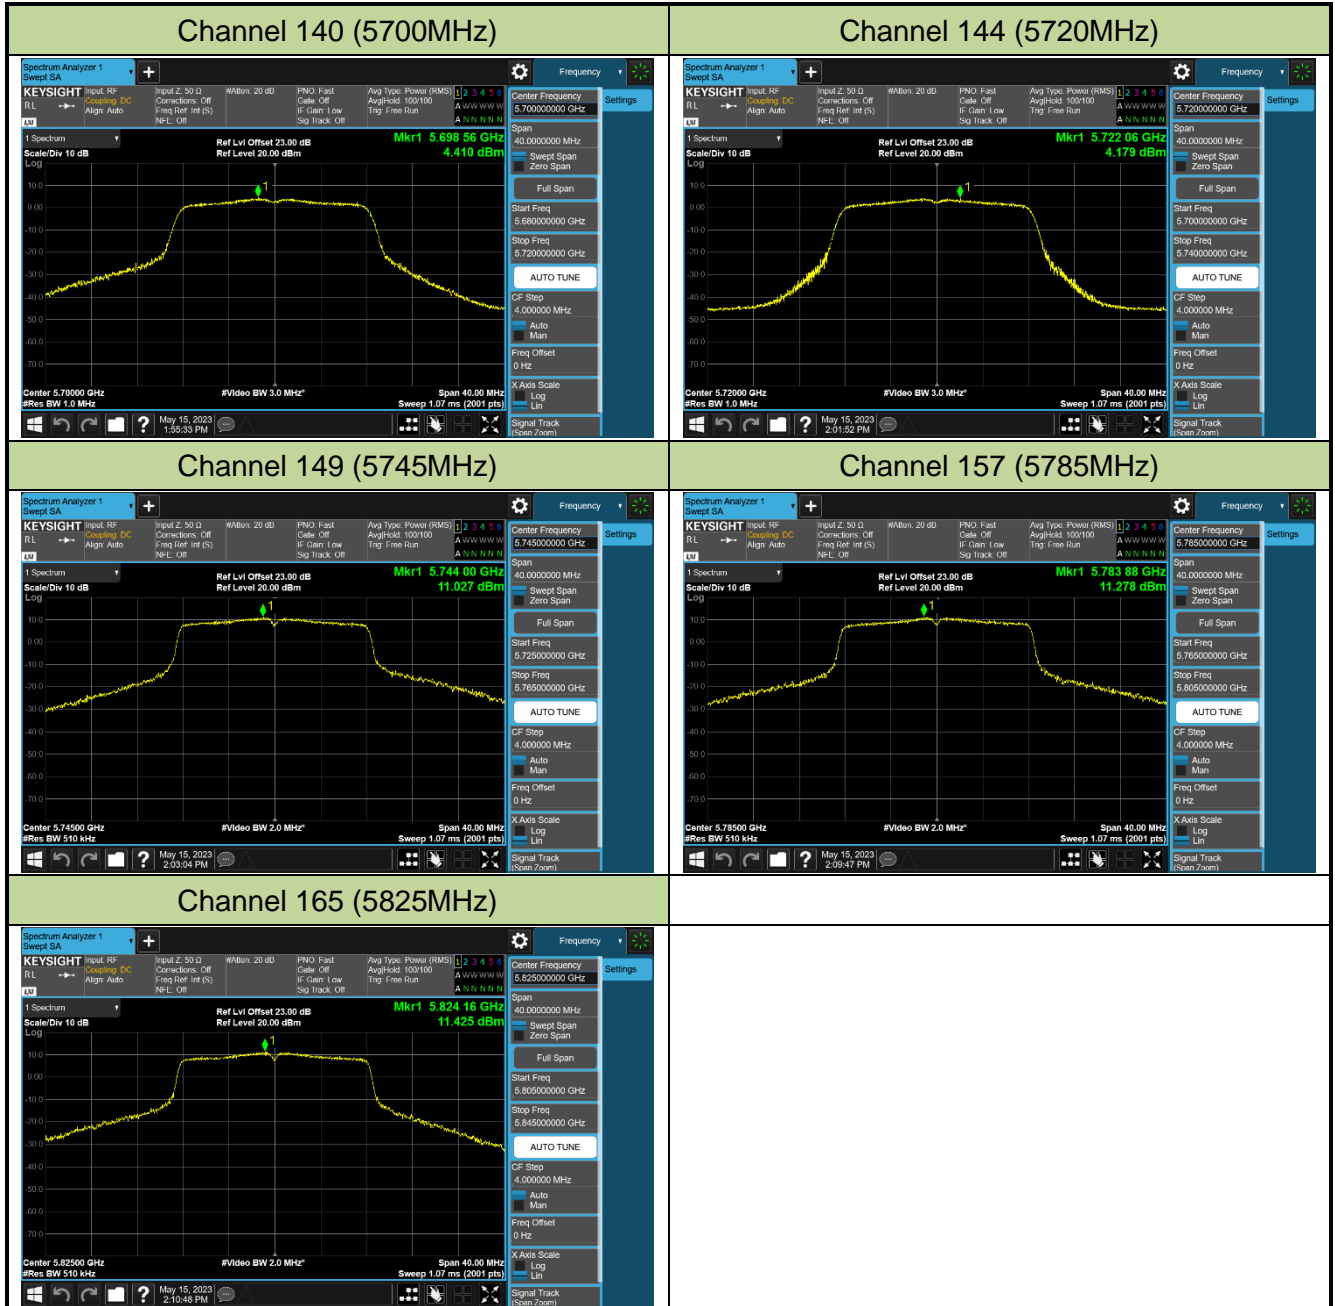

Channel 142 (5710MHz)

802.11ax-HE160 Power Spectral Density - Ant 1

Channel 50 (5250MHz)

Channel 114 (5570MHz)

802.11a Power Spectral Density - Ant 2

Channel 36 (5180MHz)

Channel 44 (5220MHz)

Channel 48 (5240MHz)

Channel 52 (5260MHz)

Channel 60 (5300MHz)

Channel 64 (5320MHz)

Channel 100 (5500MHz)

Channel 116 (5580MHz)

802.11ac-VHT20 Power Spectral Density - Ant 2

Channel 36 (5180MHz)

Channel 44 (5220MHz)

Channel 48 (5240MHz)

Channel 52 (5260MHz)

Channel 60 (5300MHz)

Channel 64 (5320MHz)

Channel 100 (5500MHz)

Channel 116 (5580MHz)

802.11ac-VHT40 Power Spectral Density - Ant 2

Channel 38 (5190MHz)