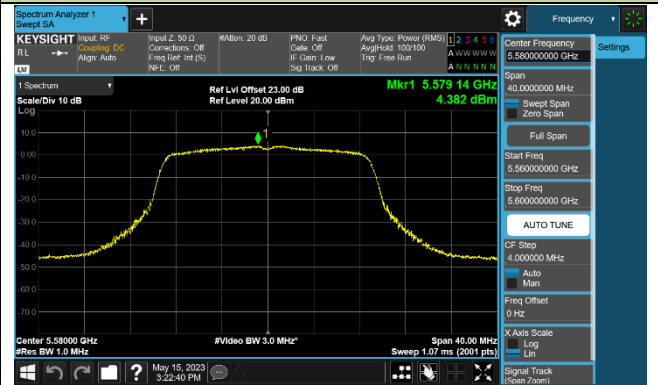

Channel 48 (5240MHz)

Channel 52 (5260MHz)

Channel 60 (5300MHz)

Channel 64 (5320MHz)

Channel 100 (5500MHz)

Channel 116 (5580MHz)

802.11ac-VHT40 Power Spectral Density - Ant 2

Channel 38 (5190MHz)

Channel 46 (5230MHz)

Channel 54 (5270MHz)

Channel 62 (5310MHz)

Channel 102 (5510MHz)

Channel 110 (5550MHz)

Channel 134 (5670MHz)

Channel 142 (5710MHz)

802.11ac-VHT80 Power Spectral Density - Ant 2