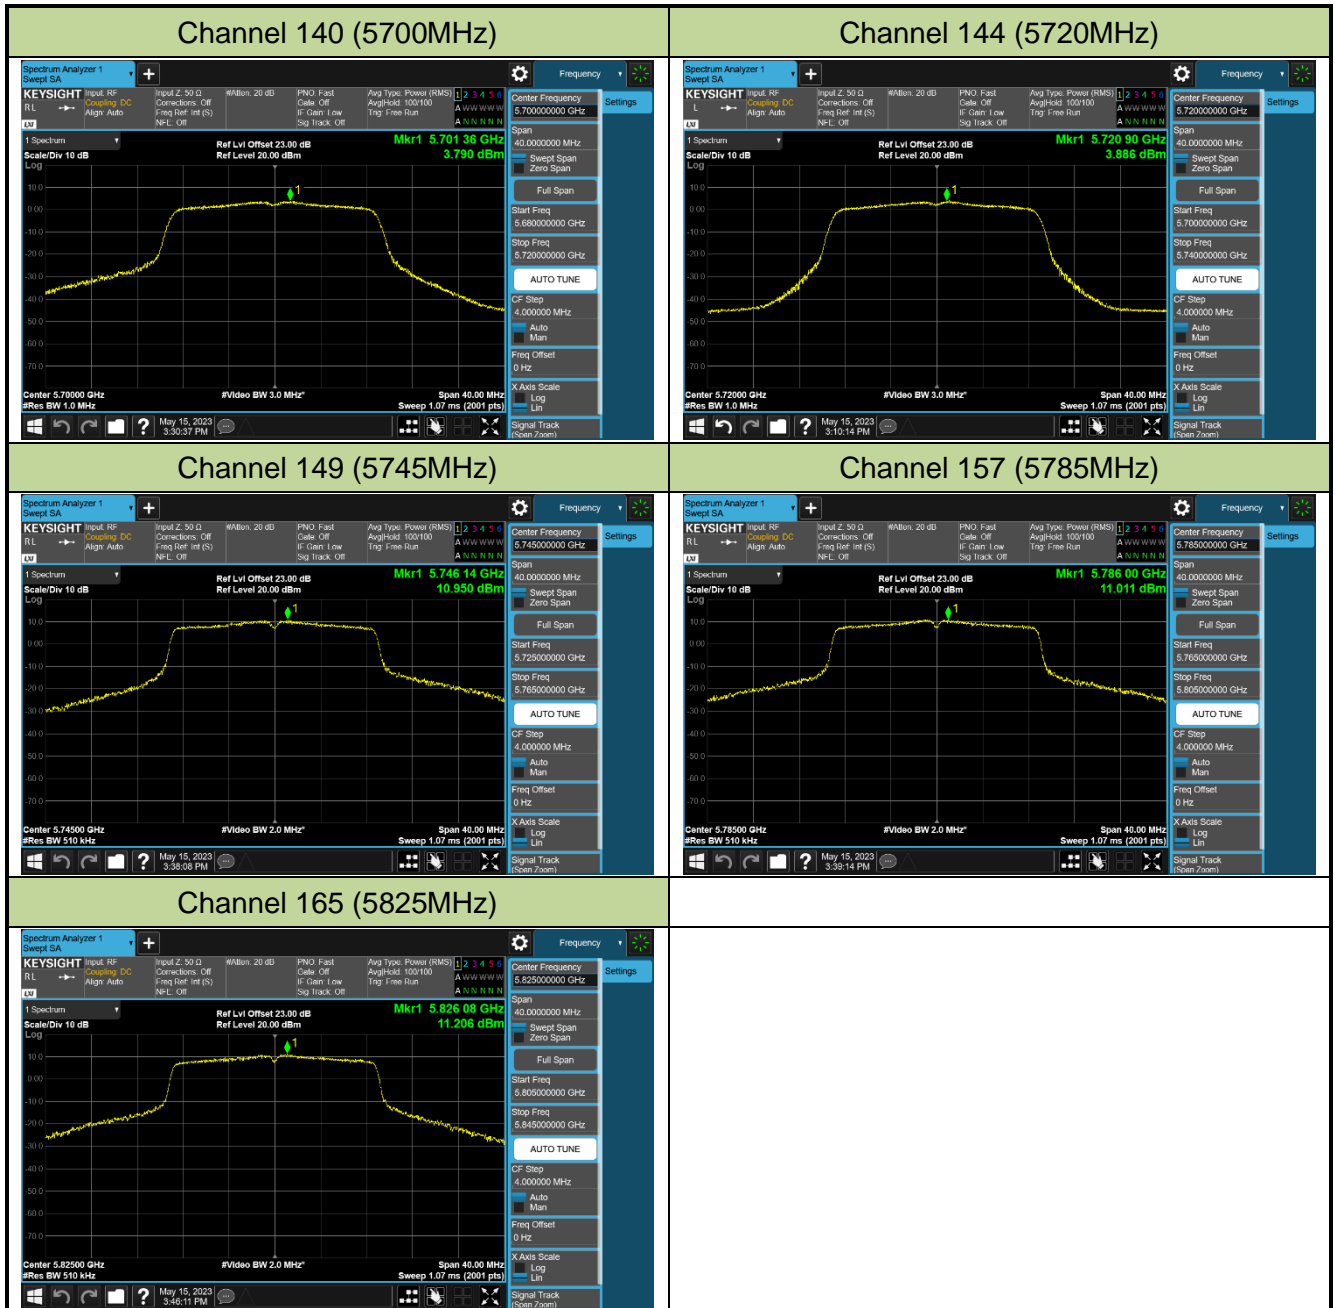

Channel 52 (5260MHz)

Channel 60 (5300MHz)

Channel 64 (5320MHz)

Channel 100 (5500MHz)

Channel 116 (5580MHz)

802.11ac-VHT20 Power Spectral Density - Ant 2

Channel 36 (5180MHz)

Channel 44 (5220MHz)

Channel 48 (5240MHz)

Channel 52 (5260MHz)

Channel 60 (5300MHz)

Channel 64 (5320MHz)

Channel 100 (5500MHz)

Channel 116 (5580MHz)

802.11ac-VHT40 Power Spectral Density - Ant 2

Channel 38 (5190MHz)

Channel 46 (5230MHz)

Channel 54 (5270MHz)

Channel 62 (5310MHz)

Channel 102 (5510MHz)

Channel 110 (5550MHz)

Channel 134 (5670MHz)

Channel 142 (5710MHz)

802.11ac-VHT80 Power Spectral Density - Ant 2

802.11ac-VHT160 Power Spectral Density - Ant 2

Channel 50 (5250MHz)

Channel 114 (5570MHz)

802.11ax-HE20 Power Spectral Density - Ant 2

Channel 36 (5180MHz)

Channel 44 (5220MHz)

Channel 48 (5240MHz)

Channel 52 (5260MHz)