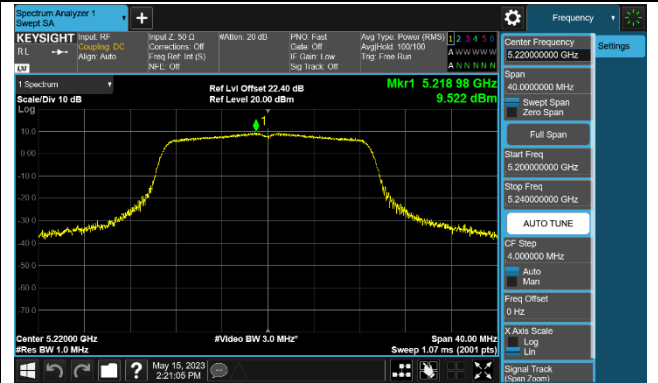

Channel 52 (5260MHz)

Channel 60 (5300MHz)

Channel 64 (5320MHz)

Channel 100 (5500MHz)

Channel 116 (5580MHz)

802.11ac-VHT20 Power Spectral Density - Ant 2

Channel 36 (5180MHz)

Channel 44 (5220MHz)

Channel 48 (5240MHz)

Channel 52 (5260MHz)

Channel 60 (5300MHz)

Channel 64 (5320MHz)

Channel 100 (5500MHz)

Channel 116 (5580MHz)

802.11ac-VHT40 Power Spectral Density - Ant 2

Channel 38 (5190MHz)