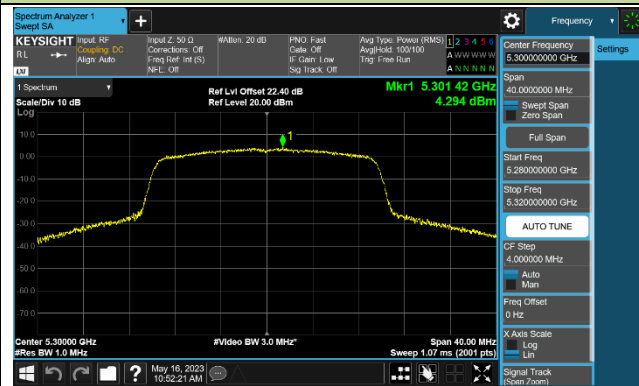

Channel 46 (5230MHz)

Channel 54 (5270MHz)

Channel 62 (5310MHz)

Channel 102 (5510MHz)

Channel 110 (5550MHz)

Channel 134 (5670MHz)

Channel 142 (5710MHz)

802.11ac-VHT80 Power Spectral Density - Ant 2

802.11ac-VHT160 Power Spectral Density - Ant 2

Channel 50 (5250MHz)

Channel 114 (5570MHz)

802.11ax-HE20 Power Spectral Density - Ant 2

Channel 36 (5180MHz)

Channel 44 (5220MHz)

Channel 48 (5240MHz)

Channel 52 (5260MHz)

Channel 60 (5300MHz)

Channel 64 (5320MHz)

Channel 100 (5500MHz)

Channel 116 (5580MHz)