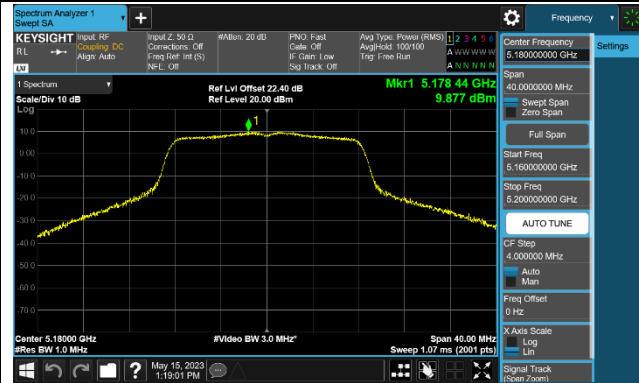

Channel 142 (5710MHz)

802.11ax-HE160 Power Spectral Density - Ant 1

Channel 50 (5250MHz)

Channel 114 (5570MHz)

802.11a Power Spectral Density - Ant 2

Channel 36 (5180MHz)

Channel 44 (5220MHz)

Channel 48 (5240MHz)

Channel 52 (5260MHz)

Channel 60 (5300MHz)

Channel 64 (5320MHz)

Channel 100 (5500MHz)

Channel 116 (5580MHz)

802.11ac-VHT20 Power Spectral Density - Ant 2

Channel 36 (5180MHz)

Channel 44 (5220MHz)