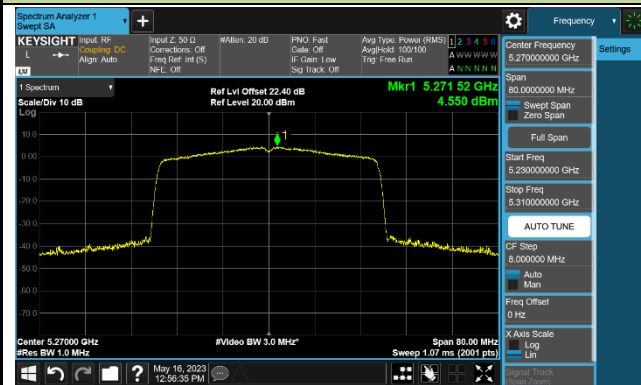

802.11ax-HE40 Power Spectral Density - Ant 1

Channel 38 (5190MHz)

Channel 46 (5230MHz)

Channel 54 (5270MHz)

Channel 62 (5310MHz)

Channel 102 (5510MHz)

Channel 110 (5550MHz)

Channel 134 (5670MHz)

Channel 142 (5710MHz)

802.11ax-HE160 Power Spectral Density - Ant 1

Channel 50 (5250MHz)

Channel 114 (5570MHz)

802.11a Power Spectral Density - Ant 2

Channel 36 (5180MHz)

Channel 44 (5220MHz)

Channel 48 (5240MHz)