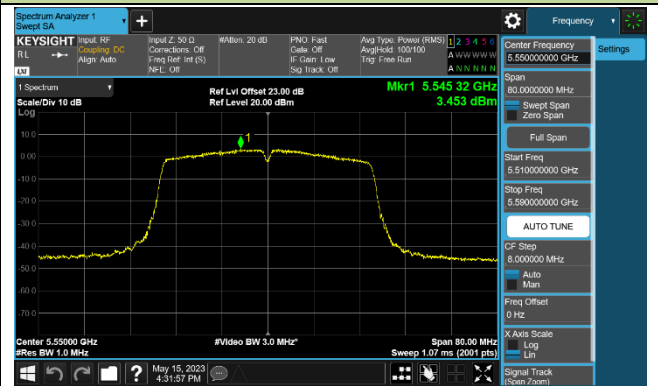

Channel 46 (5230MHz)

Channel 54 (5270MHz)

Channel 62 (5310MHz)

Channel 102 (5510MHz)

Channel 110 (5550MHz)

Channel 134 (5670MHz)

Channel 142 (5710MHz)

802.11ac-VHT80 Power Spectral Density - Ant 2

802.11ac-VHT160 Power Spectral Density - Ant 2

Channel 50 (5250MHz)

Channel 114 (5570MHz)

802.11ax-HE20 Power Spectral Density - Ant 2

Channel 36 (5180MHz)

Channel 44 (5220MHz)

Channel 48 (5240MHz)

Channel 52 (5260MHz)