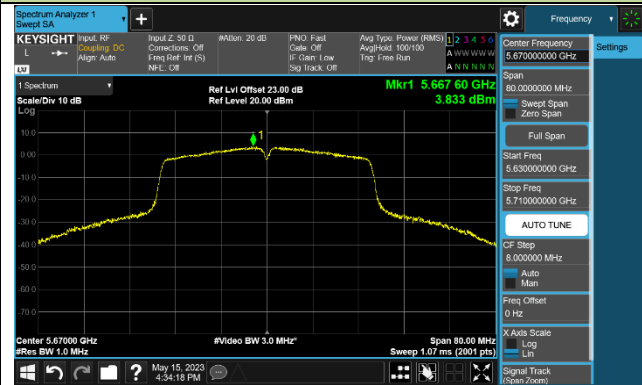

Channel 46 (5230MHz)

Channel 54 (5270MHz)

Channel 62 (5310MHz)

Channel 102 (5510MHz)

Channel 110 (5550MHz)

Channel 134 (5670MHz)

Channel 142 (5710MHz)

802.11ac-VHT80 Power Spectral Density - Ant 2

802.11ac-VHT160 Power Spectral Density - Ant 2

Channel 50 (5250MHz)

Channel 114 (5570MHz)

802.11ax-HE20 Power Spectral Density - Ant 2

Channel 36 (5180MHz)

Channel 44 (5220MHz)

Channel 48 (5240MHz)

Channel 52 (5260MHz)