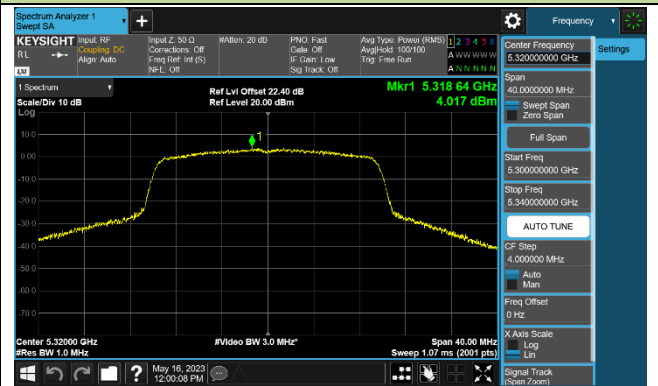

Channel 46 (5230MHz)

Channel 54 (5270MHz)

Channel 62 (5310MHz)

Channel 102 (5510MHz)

Channel 110 (5550MHz)

Channel 134 (5670MHz)

Channel 142 (5710MHz)

802.11ac-VHT80 Power Spectral Density - Ant 2

802.11ac-VHT160 Power Spectral Density - Ant 2

Channel 50 (5250MHz)

Channel 114 (5570MHz)

802.11ax-HE20 Power Spectral Density - Ant 2

Channel 36 (5180MHz)

Channel 44 (5220MHz)

Channel 48 (5240MHz)

Channel 52 (5260MHz)

Channel 60 (5300MHz)

Channel 64 (5320MHz)

Channel 100 (5500MHz)

Channel 116 (5580MHz)