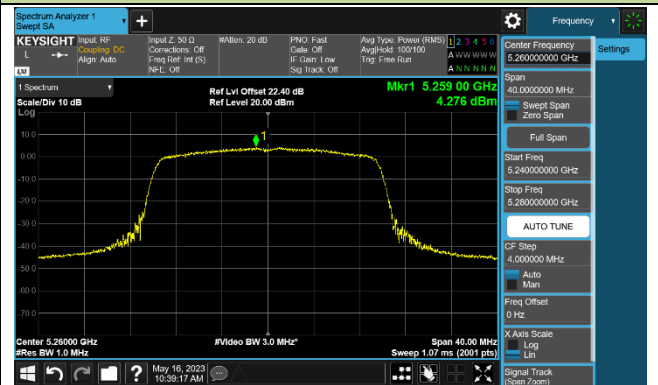

Channel 46 (5230MHz)

Channel 54 (5270MHz)

Channel 62 (5310MHz)

Channel 102 (5510MHz)

Channel 110 (5550MHz)

Channel 134 (5670MHz)

Channel 142 (5710MHz)

802.11ac-VHT80 Power Spectral Density - Ant 2

802.11ac-VHT160 Power Spectral Density - Ant 2

Channel 50 (5250MHz)

Channel 114 (5570MHz)

802.11ax-HE20 Power Spectral Density - Ant 2

Channel 36 (5180MHz)

Channel 44 (5220MHz)

Channel 48 (5240MHz)

Channel 52 (5260MHz)

Channel 60 (5300MHz)

Channel 64 (5320MHz)

Channel 100 (5500MHz)

Channel 116 (5580MHz)