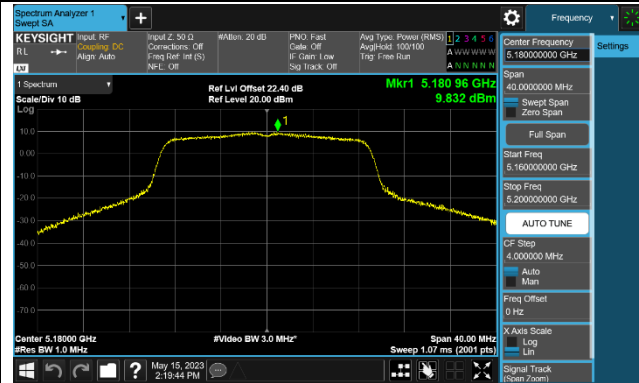

Channel 52 (5260MHz)

Channel 60 (5300MHz)

Channel 64 (5320MHz)

Channel 100 (5500MHz)

Channel 116 (5580MHz)

802.11ac-VHT20 Power Spectral Density - Ant 2

Channel 36 (5180MHz)

Channel 44 (5220MHz)

Channel 48 (5240MHz)

Channel 52 (5260MHz)

Channel 60 (5300MHz)

Channel 64 (5320MHz)

Channel 100 (5500MHz)

Channel 116 (5580MHz)

802.11ac-VHT40 Power Spectral Density - Ant 2

Channel 38 (5190MHz)