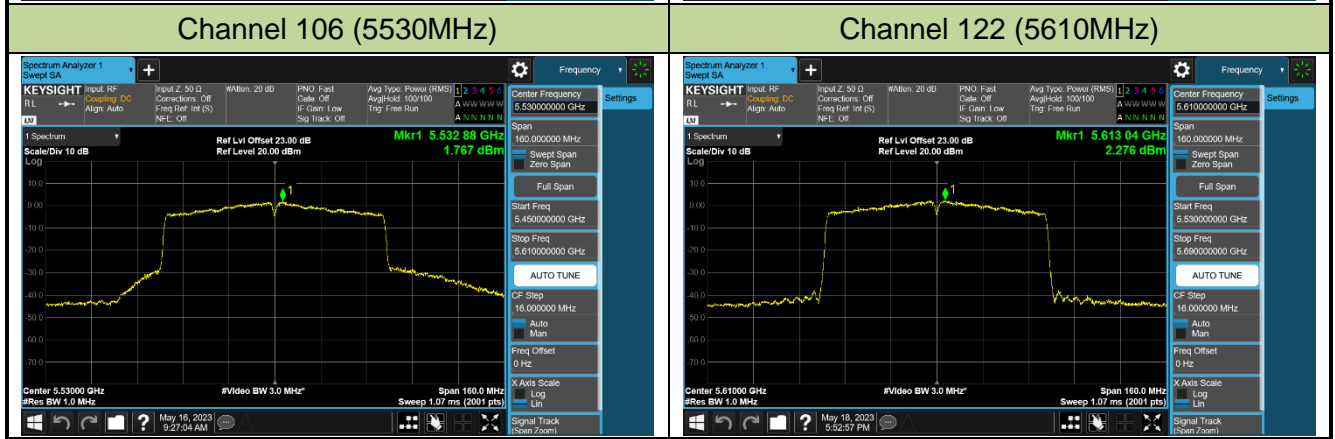

Channel 46 (5230MHz)

Channel 54 (5270MHz)

Channel 62 (5310MHz)

Channel 102 (5510MHz)

Channel 110 (5550MHz)

Channel 134 (5670MHz)

Channel 142 (5710MHz)

802.11ac-VHT80 Power Spectral Density - Ant 2

802.11ac-VHT160 Power Spectral Density - Ant 2

Channel 50 (5250MHz)

Channel 114 (5570MHz)

802.11ax-HE20 Power Spectral Density - Ant 2

Channel 36 (5180MHz)

Channel 44 (5220MHz)

Channel 48 (5240MHz)

Channel 52 (5260MHz)