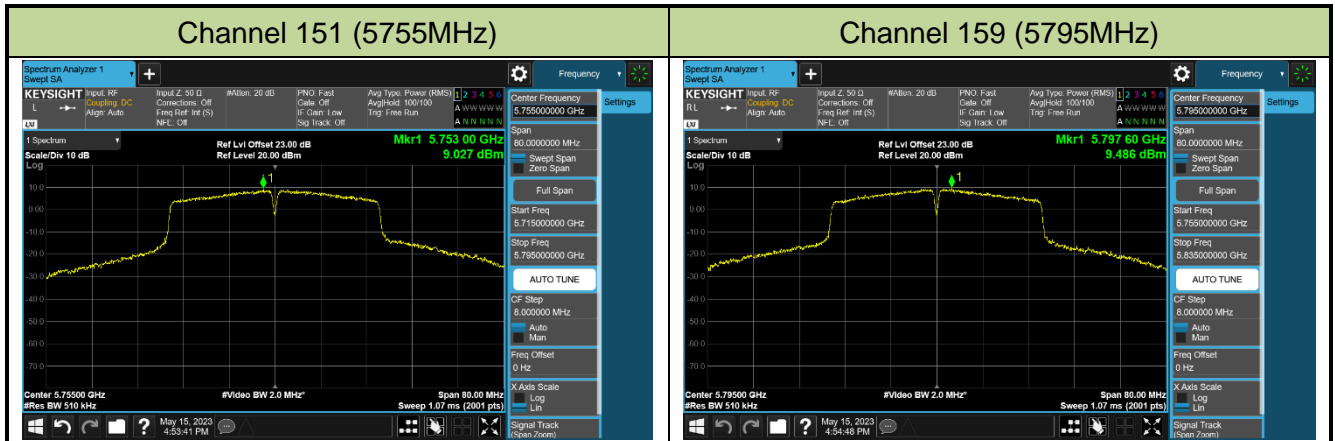

Channel 46 (5230MHz)

Channel 54 (5270MHz)

Channel 62 (5310MHz)

Channel 102 (5510MHz)

Channel 110 (5550MHz)

Channel 134 (5670MHz)

Channel 142 (5710MHz)

802.11ac-VHT80 Power Spectral Density - Ant 2

802.11ac-VHT160 Power Spectral Density - Ant 2

Channel 50 (5250MHz)

Channel 114 (5570MHz)

802.11ax-HE20 Power Spectral Density - Ant 2

Channel 36 (5180MHz)

Channel 44 (5220MHz)

Channel 48 (5240MHz)

Channel 52 (5260MHz)