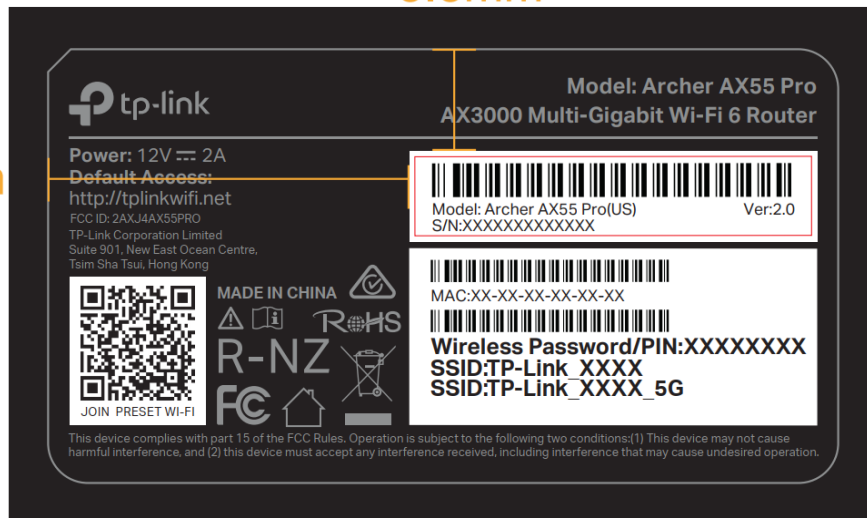

Label

8.8mm

31.7mm

Label Location