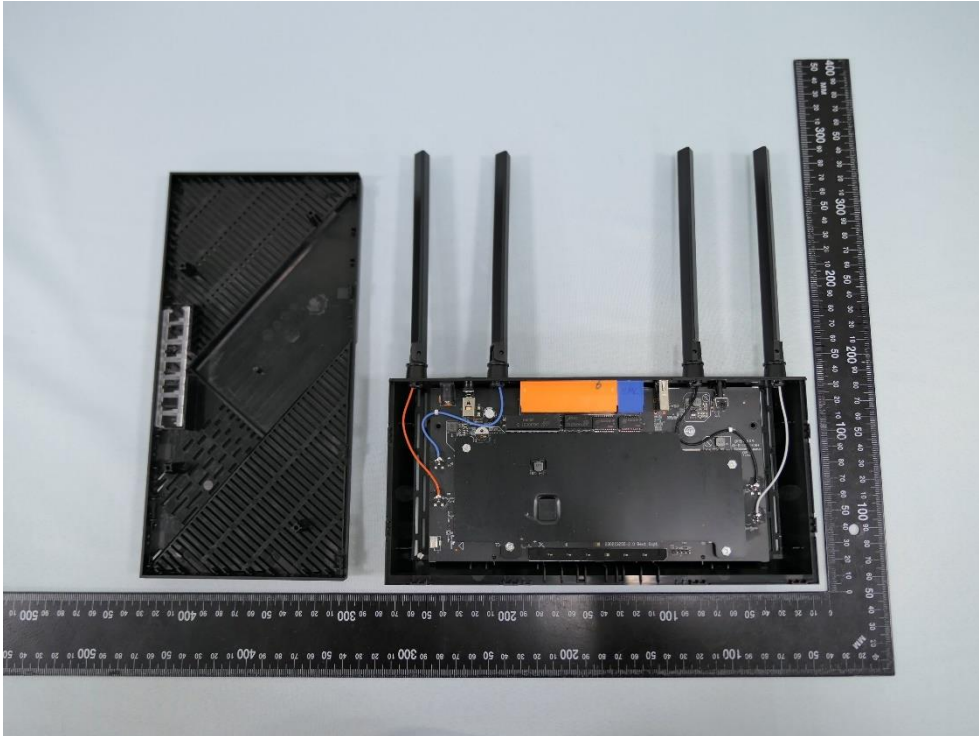

**Product: AX3000 Multi-Gigabit
Wi-Fi 6 Router**

Brand Name: tp-link

Model Number: Archer AX55 Pro

Internal Photograph

(1) EUT Photo

(2) EUT Photo

(3) EUT Photo

(4) EUT Photo

(5) EUT Photo

(6) EUT Photo

(7) EUT Photo

(8) EUT Photo

(9) EUT Photo

(10) EUT Photo

(11) EUT Photo

(12) EUT Photo