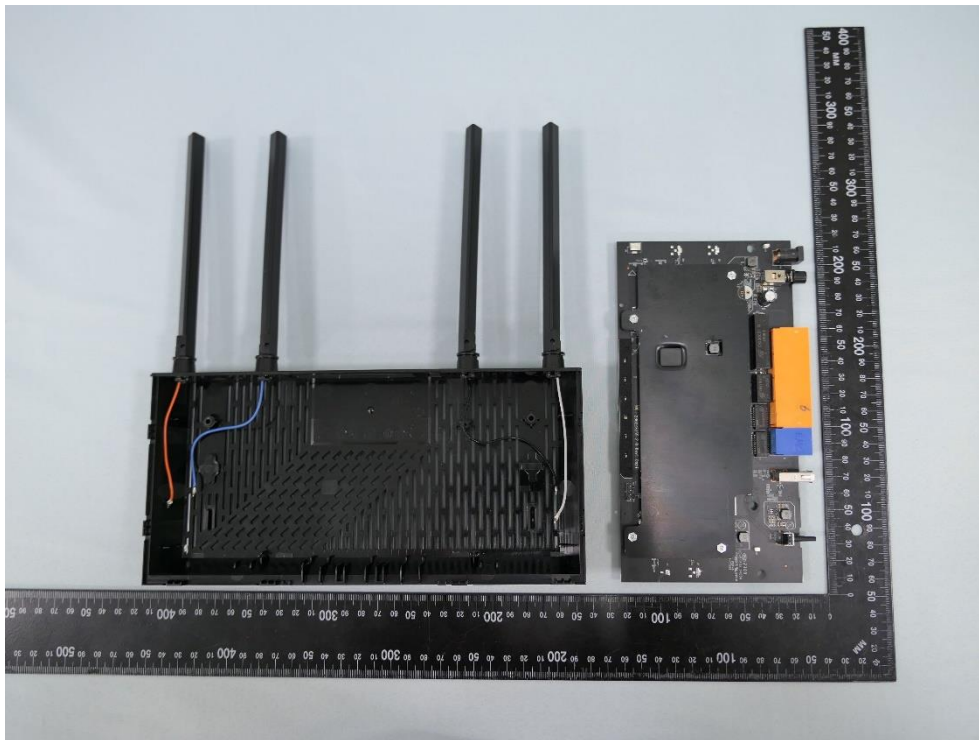

**Product: AX3000 Multi-Gigabit
Wi-Fi 6 Router**

Brand Name: tp-link

Model Number: Archer AX55 Pro

Internal Photograph

(1) EUT Photo

(2) EUT Photo

(3) EUT Photo

(4) EUT Photo

(5) EUT Photo

(6) EUT Photo

(7) EUT Photo

(8) EUT Photo

(9) EUT Photo

(10) EUT Photo

(11) EUT Photo

(12) EUT Photo