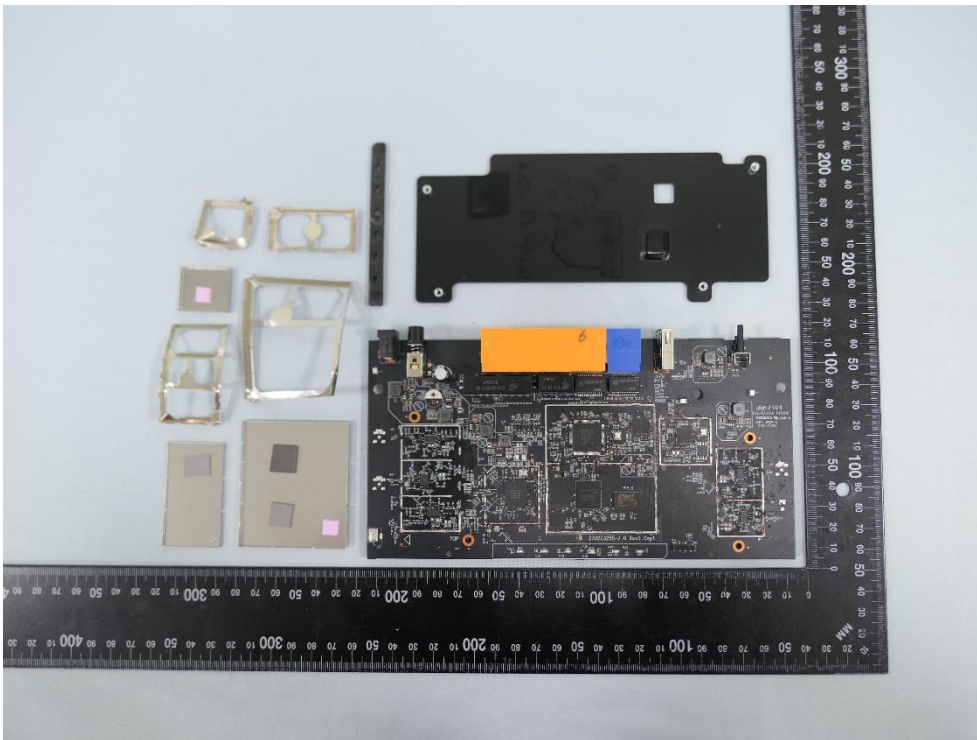

**Product: AX3000 Multi-Gigabit
Wi-Fi 6 Router**

Brand Name: tp-link

Model Number: Archer AX55 Pro

Internal Photograph

(1) EUT Photo

(2) EUT Photo

(3) EUT Photo

(4) EUT Photo

(5) EUT Photo

(6) EUT Photo

(7) EUT Photo

(8) EUT Photo

(9) EUT Photo

(10) EUT Photo

(11) EUT Photo

(12) EUT Photo