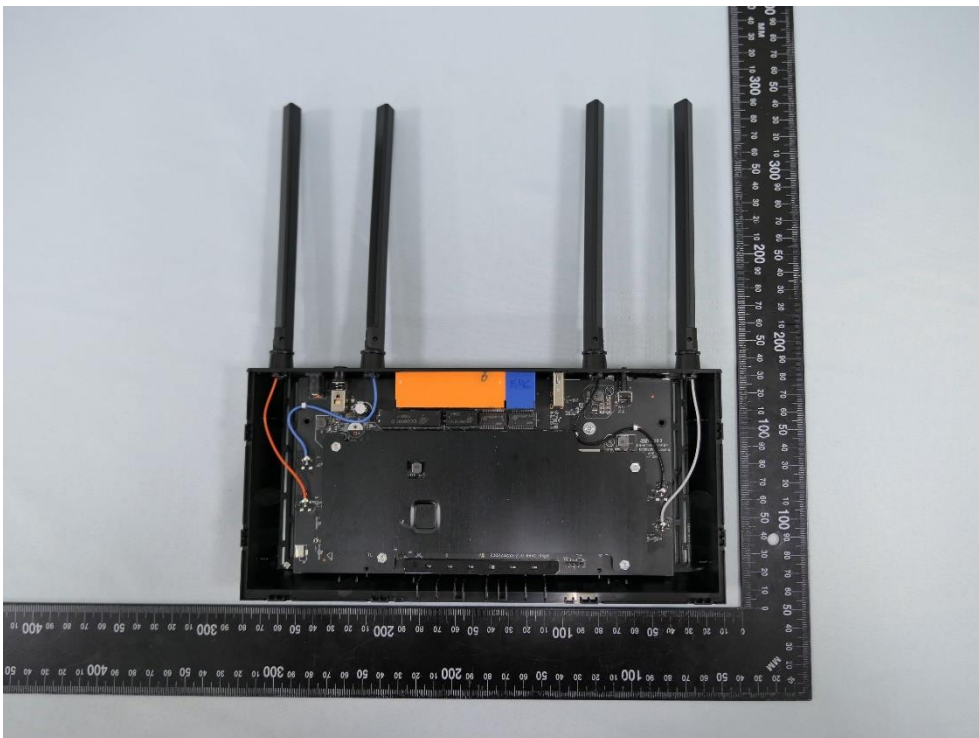

**Product: AX3000 Multi-Gigabit
Wi-Fi 6 Router**

Brand Name: tp-link

Model Number: Archer AX55 Pro

Internal Photograph

(1) EUT Photo

(2) EUT Photo

(3) EUT Photo

(4) EUT Photo

(5) EUT Photo

(6) EUT Photo

(7) EUT Photo

(8) EUT Photo

(9) EUT Photo

(10) EUT Photo

(11) EUT Photo

(12) EUT Photo