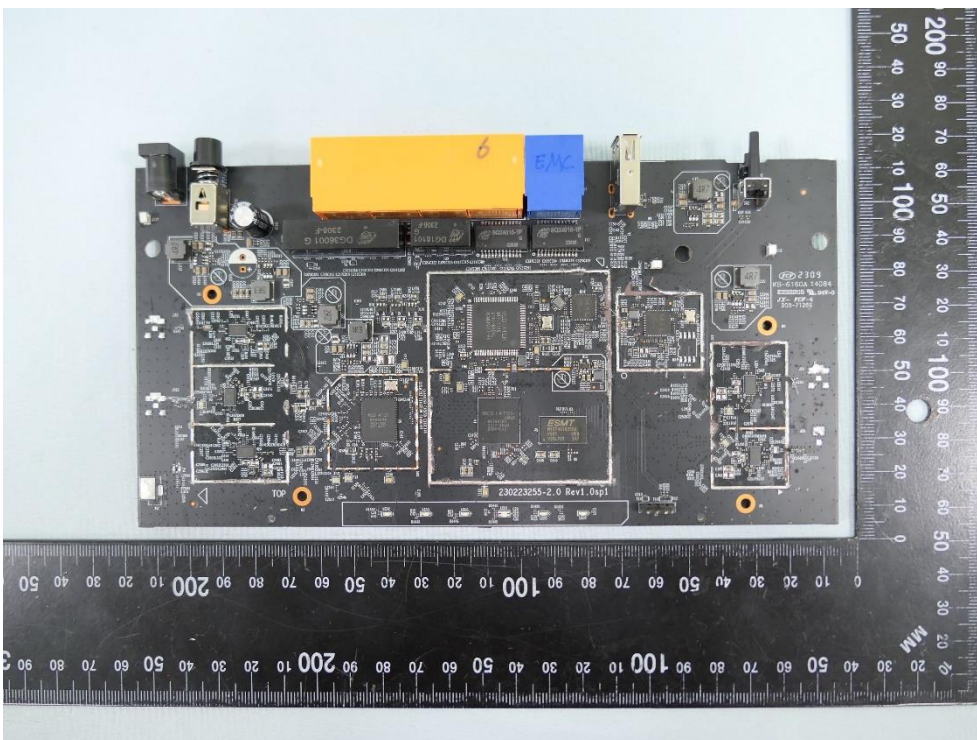

**Product: AX3000 Multi-Gigabit
Wi-Fi 6 Router**

Brand Name: tp-link

Model Number: Archer AX55 Pro

Internal Photograph

(1) EUT Photo

(2) EUT Photo

(3) EUT Photo

(4) EUT Photo

(5) EUT Photo

(6) EUT Photo

(7) EUT Photo

(8) EUT Photo

(9) EUT Photo

(10) EUT Photo

(11) EUT Photo

(12) EUT Photo