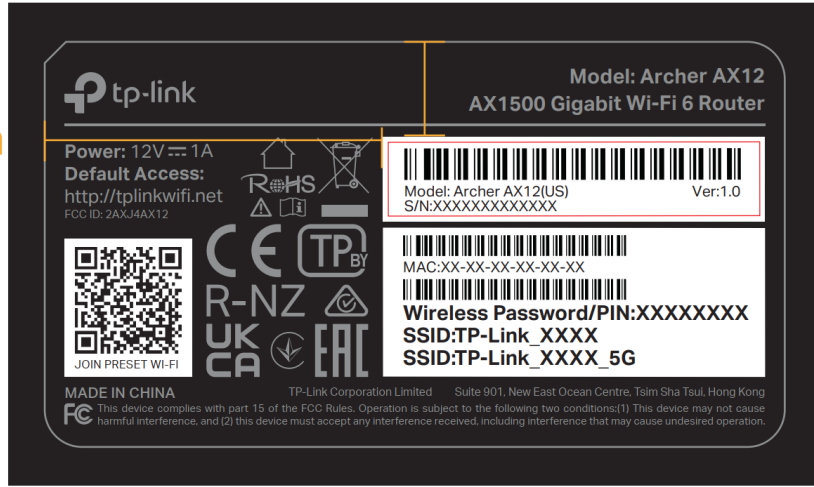

Label

8.8mm

31.7mm

Label Location