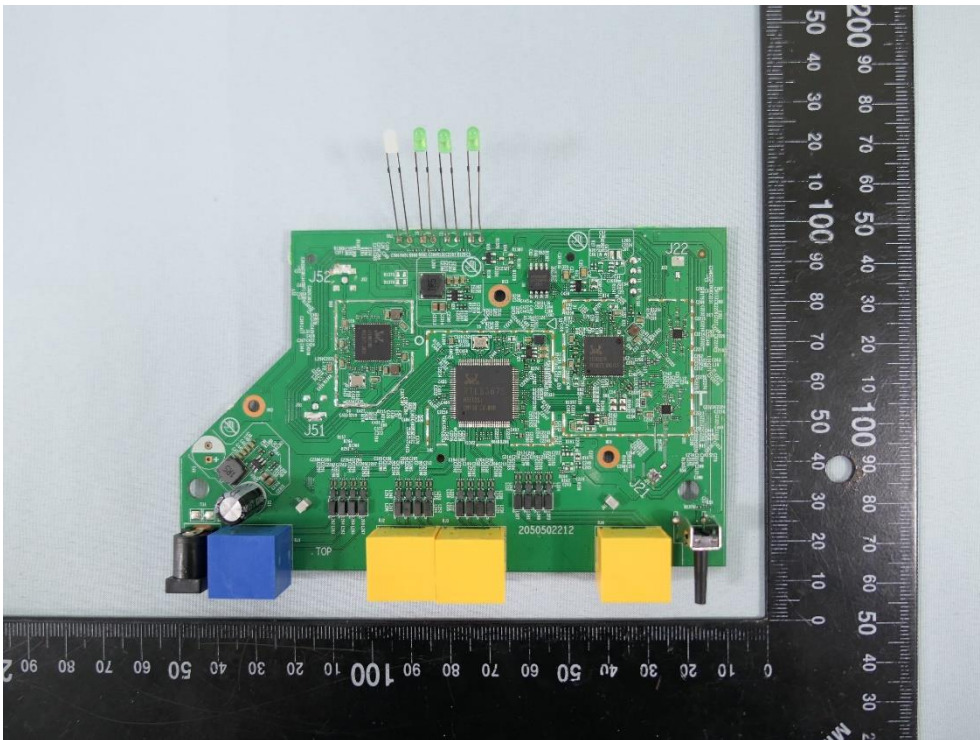

Product: AX1500 Gigabit Wi-Fi 6 Router Brand Name: tp-link Model Number: Archer AX12

Internal Photograph

(1) EUT Photo

(2) EUT Photo

(3) EUT Photo

(4) EUT Photo

(5) EUT Photo

(6) EUT Photo

(7) EUT Photo

(8) EUT Photo

(9) EUT Photo

(10) EUT Photo

(11) EUT Photo

(12) EUT Photo