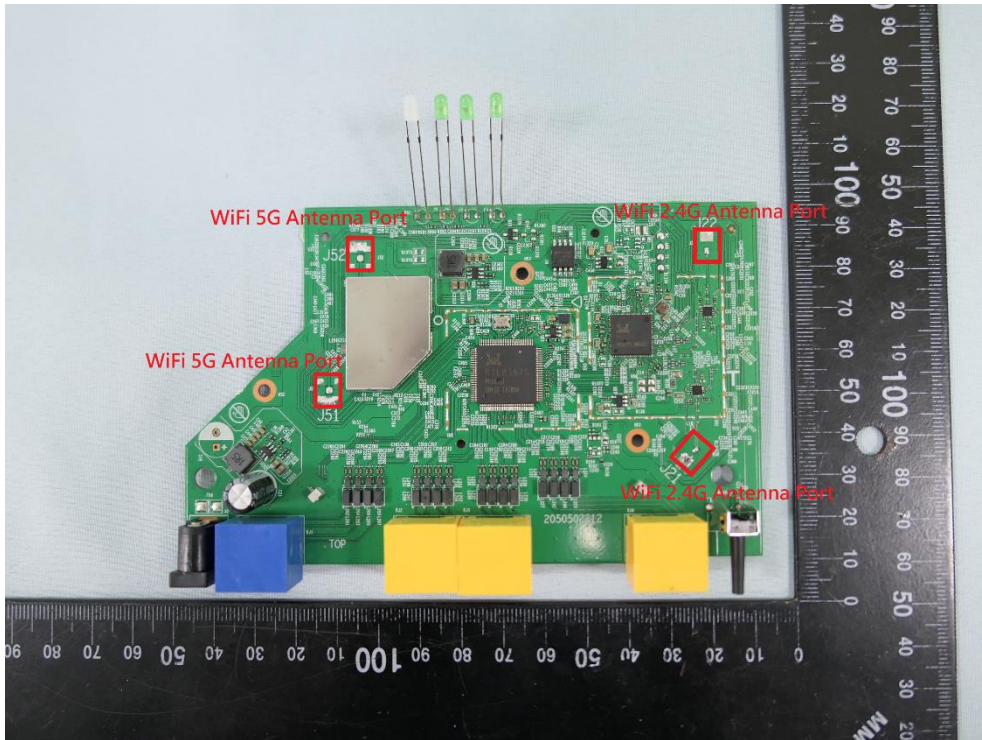

Product: AX1500 Gigabit Wi-Fi 6 Router Brand Name: tp-link Model Number: Archer AX12

Internal Photograph

(1) EUT Photo

(2) EUT Photo

(3) EUT Photo

(4) EUT Photo

(5) EUT Photo

(6) EUT Photo

(7) EUT Photo

(8) EUT Photo

(9) EUT Photo

(10) EUT Photo

(11) EUT Photo

(12) EUT Photo