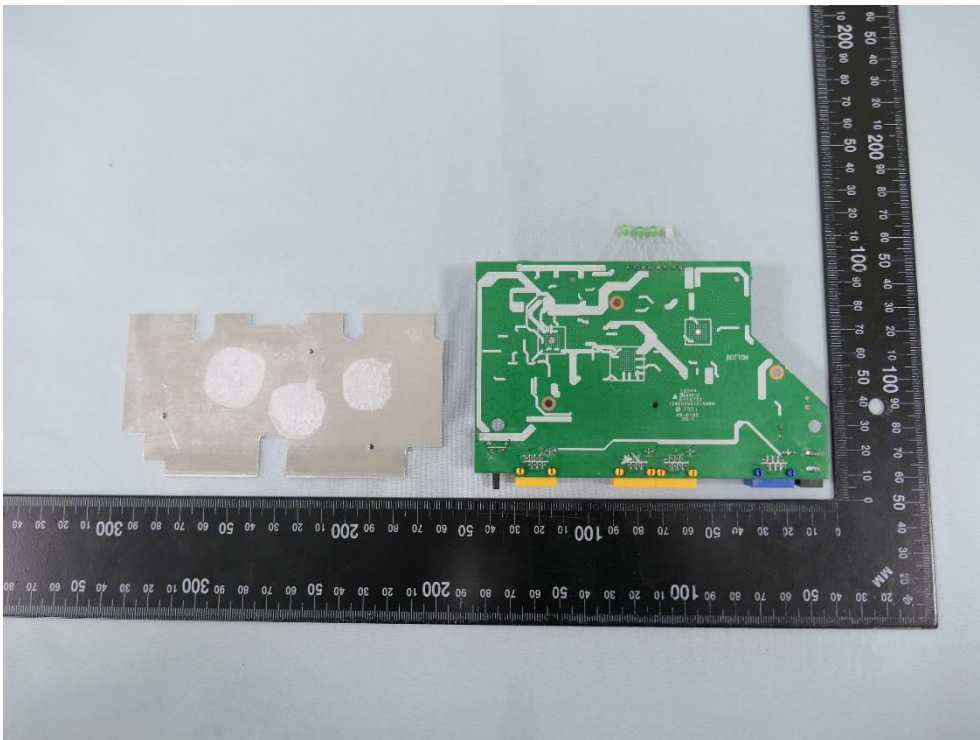

Product: AX1500 Gigabit Wi-Fi 6 Router Brand Name: tp-link Model Number: Archer AX12

Internal Photograph

(1) EUT Photo

(2) EUT Photo

(3) EUT Photo

(4) EUT Photo

(5) EUT Photo

(6) EUT Photo

(7) EUT Photo

(8) EUT Photo

(9) EUT Photo

(10) EUT Photo

(11) EUT Photo

(12) EUT Photo