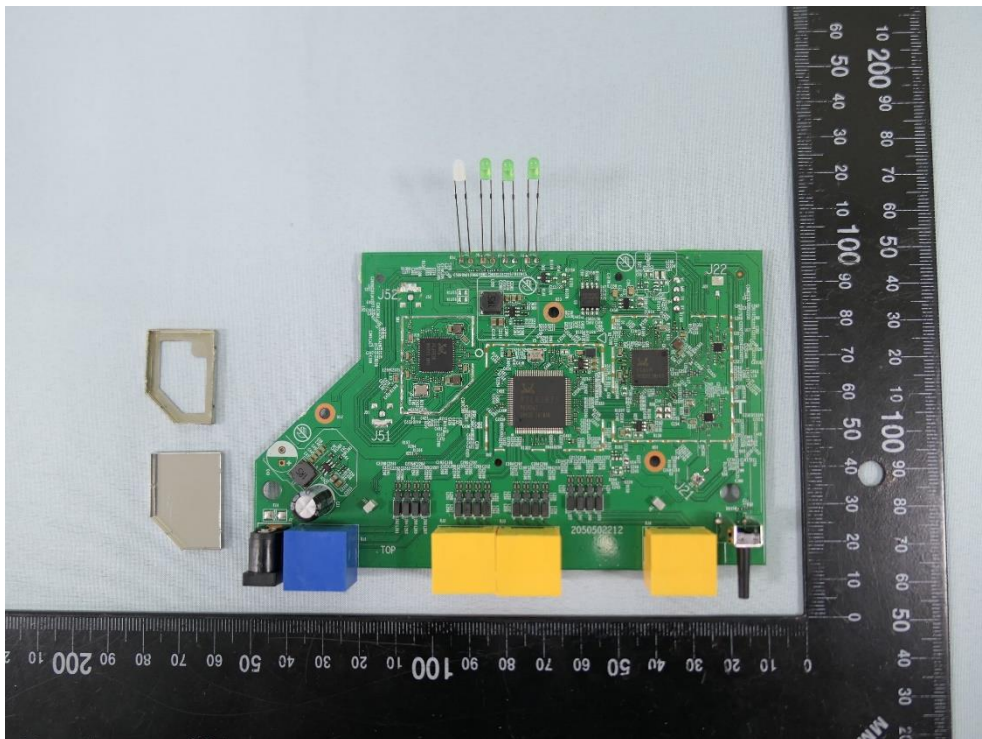

Product: AX1500 Gigabit Wi-Fi 6 Router Brand Name: tp-link Model Number: Archer AX12

Internal Photograph

(1) EUT Photo

(2) EUT Photo

(3) EUT Photo

(4) EUT Photo

(5) EUT Photo

(6) EUT Photo

(7) EUT Photo

(8) EUT Photo

(9) EUT Photo

(10) EUT Photo

(11) EUT Photo

(12) EUT Photo