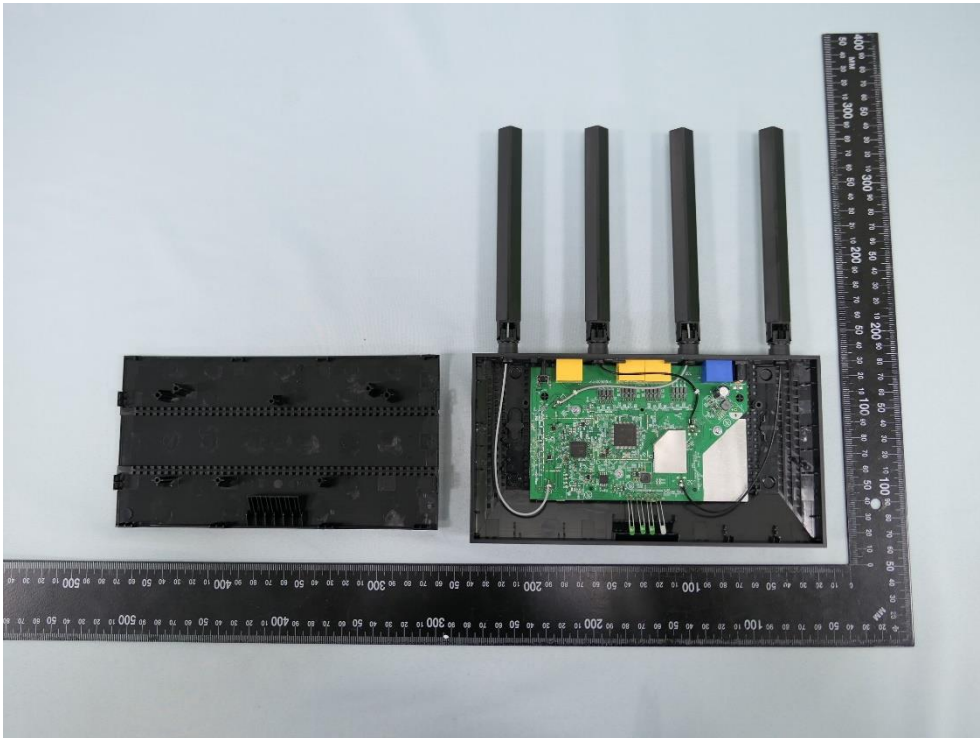

Product: AX1500 Gigabit Wi-Fi 6 Router Brand Name: tp-link Model Number: Archer AX12

Internal Photograph

(1) EUT Photo

(2) EUT Photo

(3) EUT Photo

(4) EUT Photo

(5) EUT Photo

(6) EUT Photo

(7) EUT Photo

(8) EUT Photo

(9) EUT Photo

(10) EUT Photo

(11) EUT Photo

(12) EUT Photo