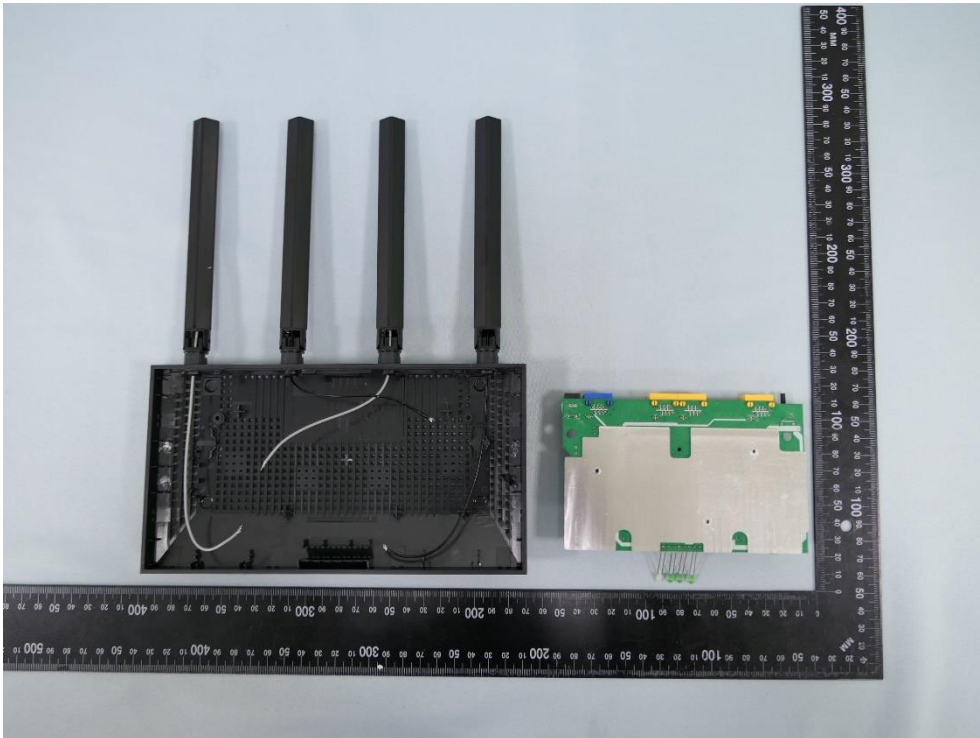

Product: AX1500 Gigabit Wi-Fi 6 Router Brand Name: tp-link Model Number: Archer AX12

Internal Photograph

(1) EUT Photo

(2) EUT Photo

(3) EUT Photo

(4) EUT Photo

(5) EUT Photo

(6) EUT Photo

(7) EUT Photo

(8) EUT Photo

(9) EUT Photo

(10) EUT Photo

(11) EUT Photo

(12) EUT Photo