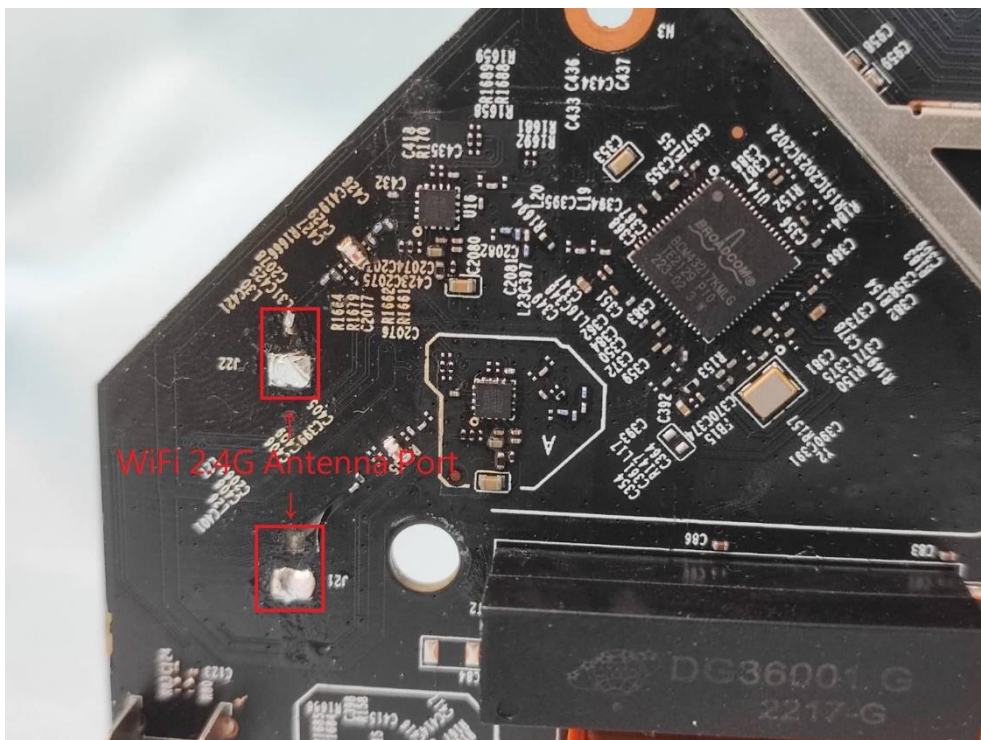

Product: AX1500 Wi-Fi 6 Router

Brand Name: tp-link

Model Number: Archer AX10

Internal Photograph

(1) EUT Photo

(2) EUT Photo

(3) EUT Photo

(4) EUT Photo

(5) EUT Photo

(6) EUT Photo

(7) EUT Photo

(8) EUT Photo

(11) EUT Photo

(12) EUT Photo