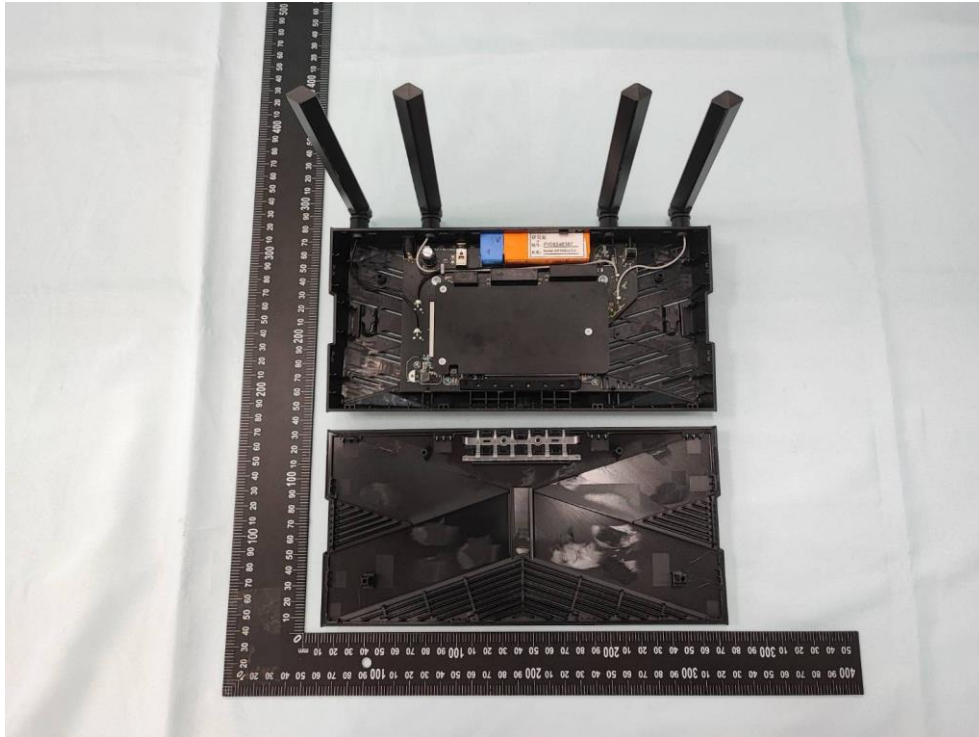

Product: AX1500 Wi-Fi 6 Router

Brand Name: tp-link

Model Number: Archer AX10

Internal Photograph

(1) EUT Photo

(2) EUT Photo

(3) EUT Photo

(4) EUT Photo

(5) EUT Photo

(6) EUT Photo

(7) EUT Photo

(8) EUT Photo

(11) EUT Photo

(12) EUT Photo