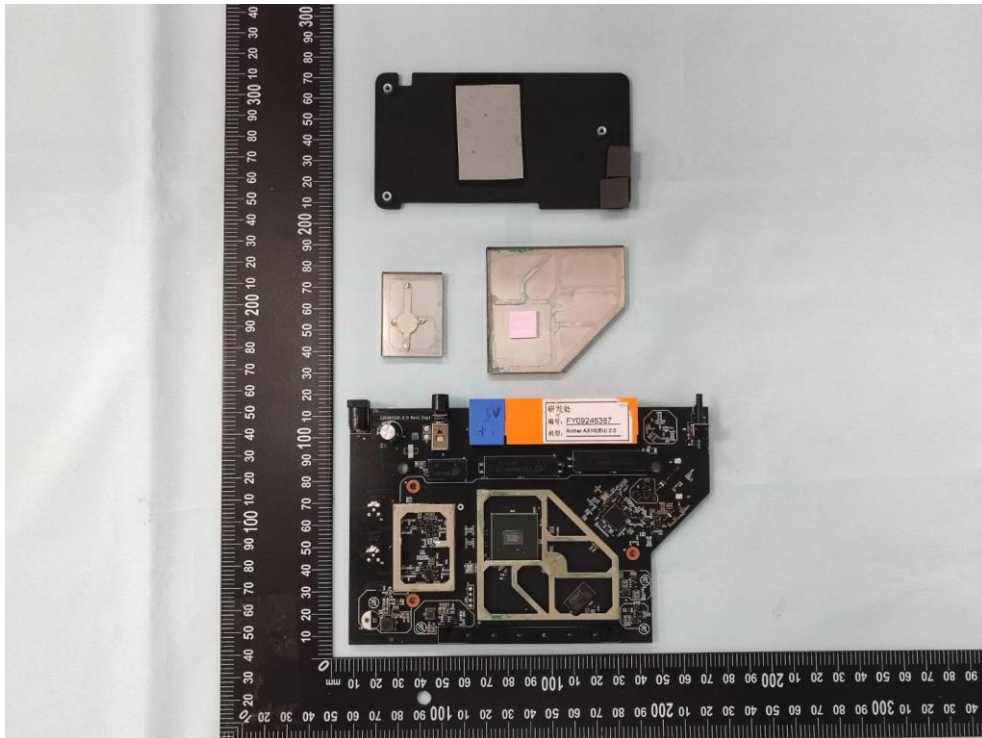

Product: AX1500 Wi-Fi 6 Router

Brand Name: tp-link

Model Number: Archer AX10

Internal Photograph

(1) EUT Photo

(2) EUT Photo

(3) EUT Photo

(4) EUT Photo

(5) EUT Photo

(6) EUT Photo

(7) EUT Photo

(8) EUT Photo

(11) EUT Photo

(12) EUT Photo