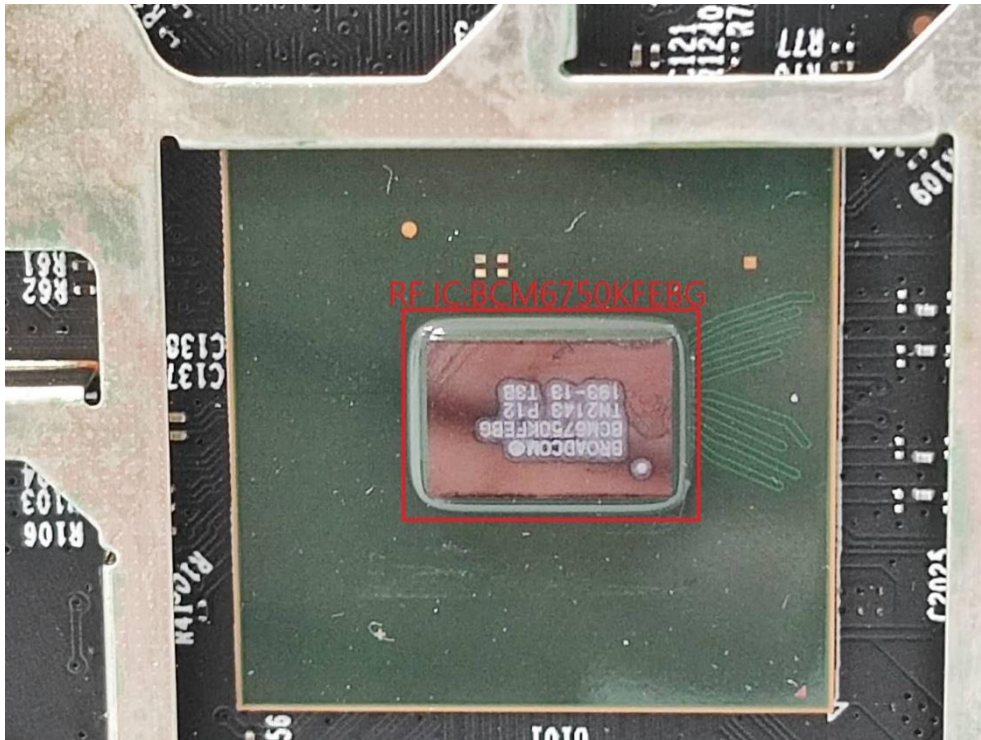

Product: AX1500 Wi-Fi 6 Router

Brand Name: tp-link

Model Number: Archer AX10

Internal Photograph

(1) EUT Photo

(2) EUT Photo

(3) EUT Photo

(4) EUT Photo

(5) EUT Photo

(6) EUT Photo

(7) EUT Photo

(8) EUT Photo

(11) EUT Photo

(12) EUT Photo