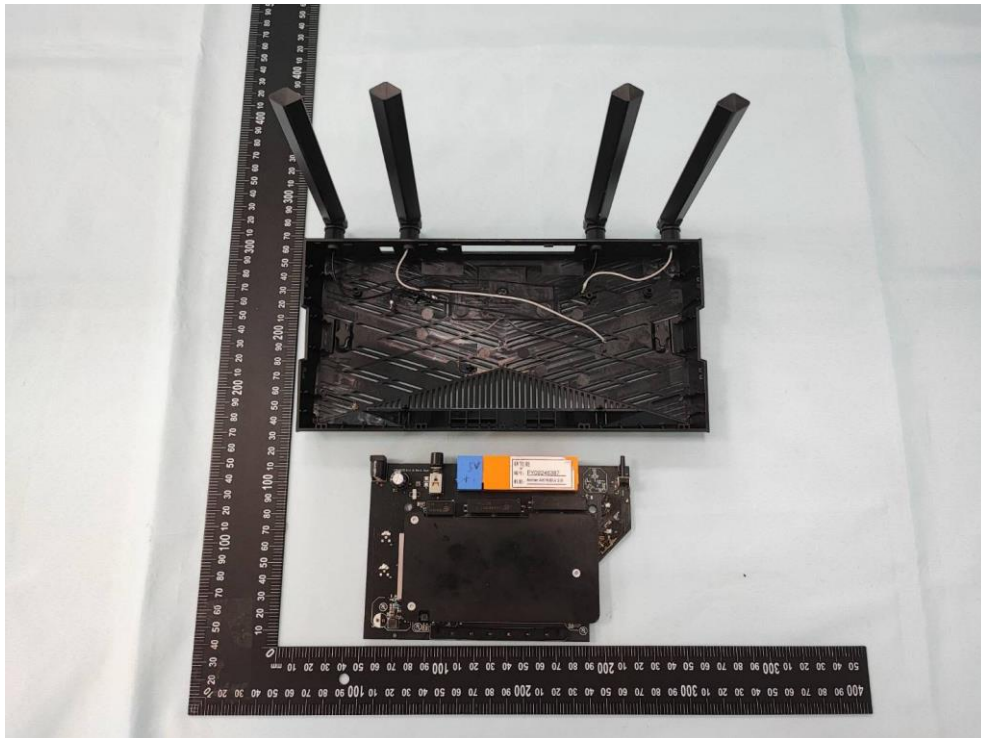

Product: AX1500 Wi-Fi 6 Router

Brand Name: tp-link

Model Number: Archer AX10

Internal Photograph

(1) EUT Photo

(2) EUT Photo

(3) EUT Photo

(4) EUT Photo

(5) EUT Photo

(6) EUT Photo

(7) EUT Photo

(8) EUT Photo

(11) EUT Photo

(12) EUT Photo