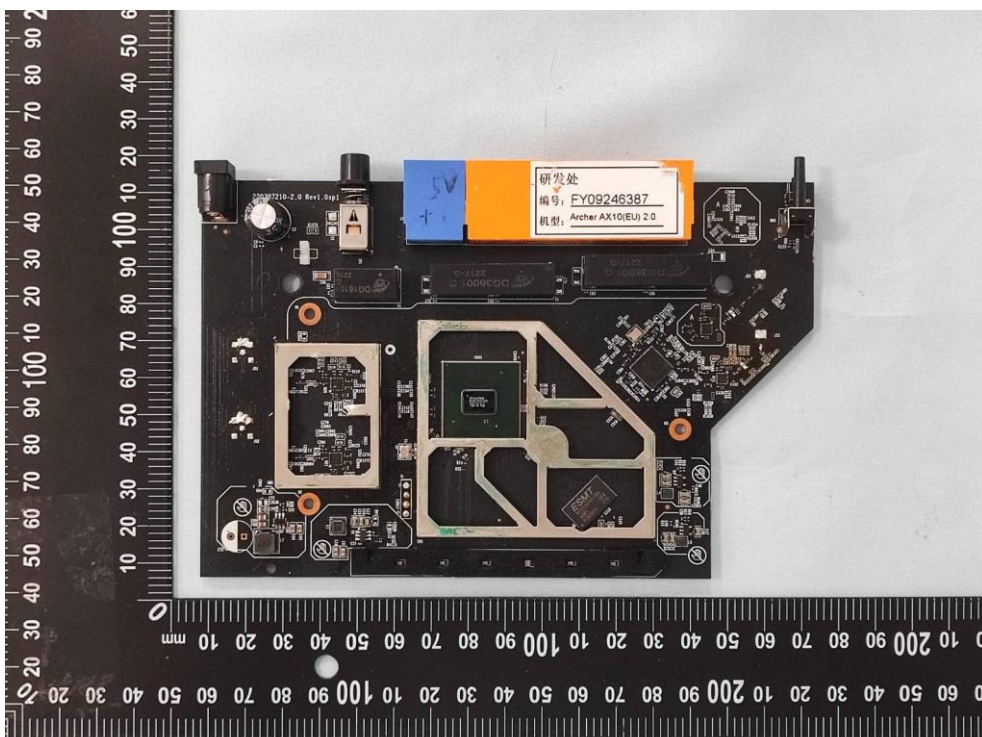

Product: AX1500 Wi-Fi 6 Router

Brand Name: tp-link

Model Number: Archer AX10

Internal Photograph

(1) EUT Photo

(2) EUT Photo

(3) EUT Photo

(4) EUT Photo

(5) EUT Photo

(6) EUT Photo

(7) EUT Photo

(8) EUT Photo

(11) EUT Photo

(12) EUT Photo