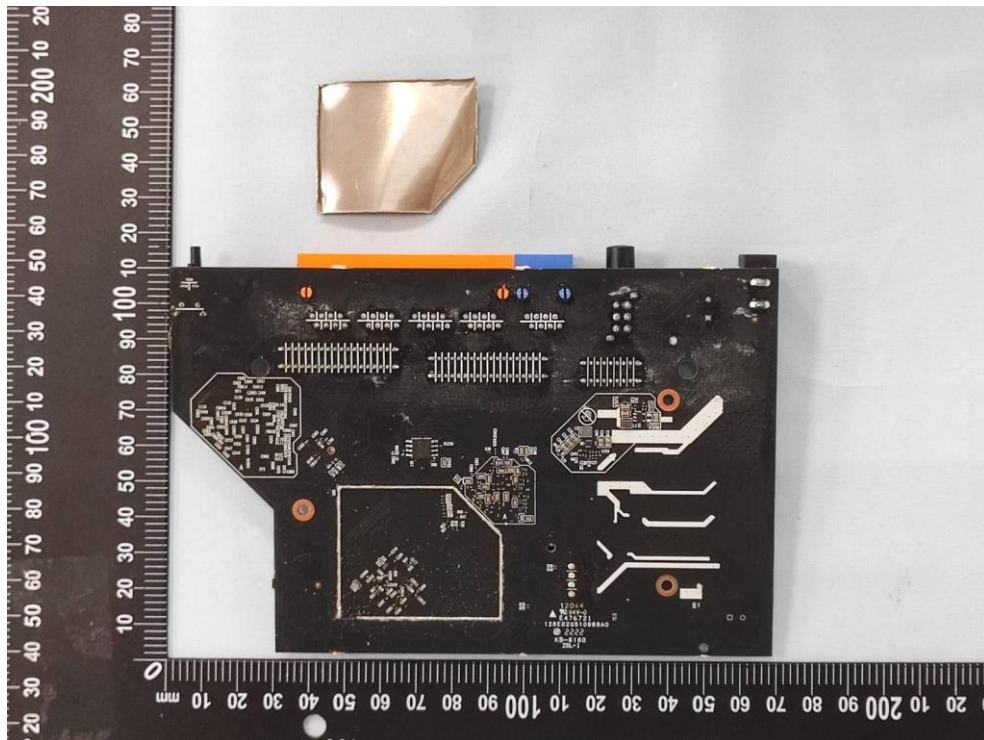

Product: AX1500 Wi-Fi 6 Router

Brand Name: tp-link

Model Number: Archer AX10

Internal Photograph

(1) EUT Photo

(2) EUT Photo

(3) EUT Photo

(4) EUT Photo

(5) EUT Photo

(6) EUT Photo

(7) EUT Photo

(8) EUT Photo

(11) EUT Photo

(12) EUT Photo