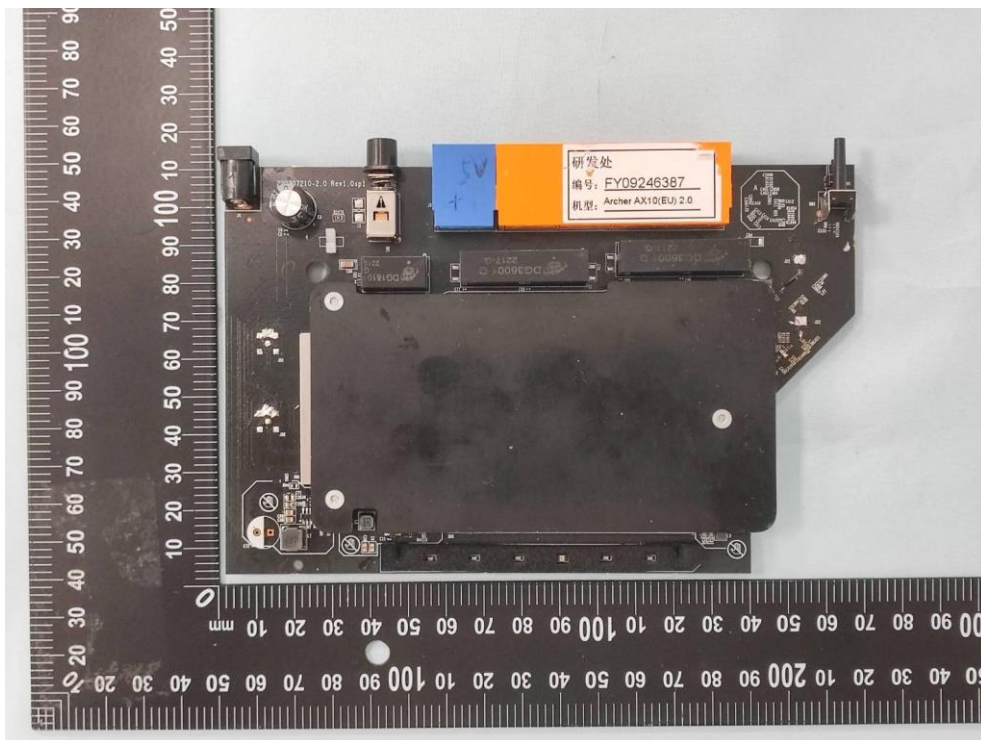

Product: AX1500 Wi-Fi 6 Router

Brand Name: tp-link

Model Number: Archer AX10

Internal Photograph

(1) EUT Photo

(2) EUT Photo

(3) EUT Photo

(4) EUT Photo

(5) EUT Photo

(6) EUT Photo

(7) EUT Photo

(8) EUT Photo

(11) EUT Photo

(12) EUT Photo