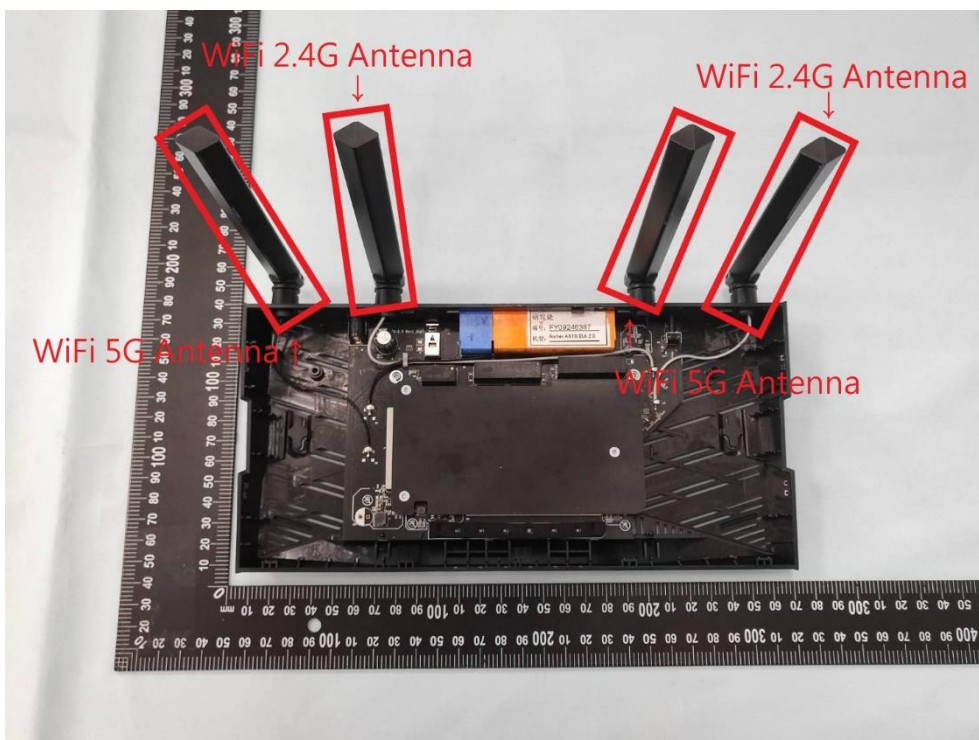

Product: AX1500 Wi-Fi 6 Router

Brand Name: tp-link

Model Number: Archer AX10

Internal Photograph

(1) EUT Photo

(2) EUT Photo

(3) EUT Photo

(4) EUT Photo

(5) EUT Photo

(6) EUT Photo

(7) EUT Photo

(8) EUT Photo

(11) EUT Photo

(12) EUT Photo