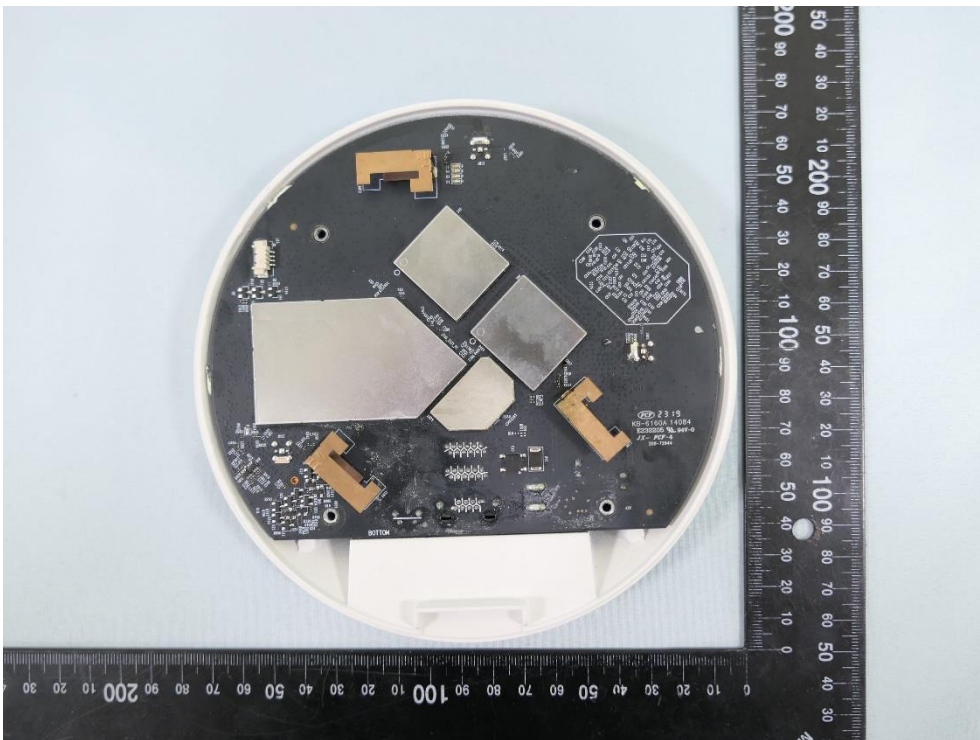

**Product: AX1800 Ceiling Mount  
Wi-Fi 6 Access Point**

**Brand Name: tp-link**

**Model Number: AP9635**

### Internal Photograph

(1) EUT Photo

(2) EUT Photo

(3) EUT Photo

(4) EUT Photo

(5) EUT Photo

(6) EUT Photo

(9) EUT Photo