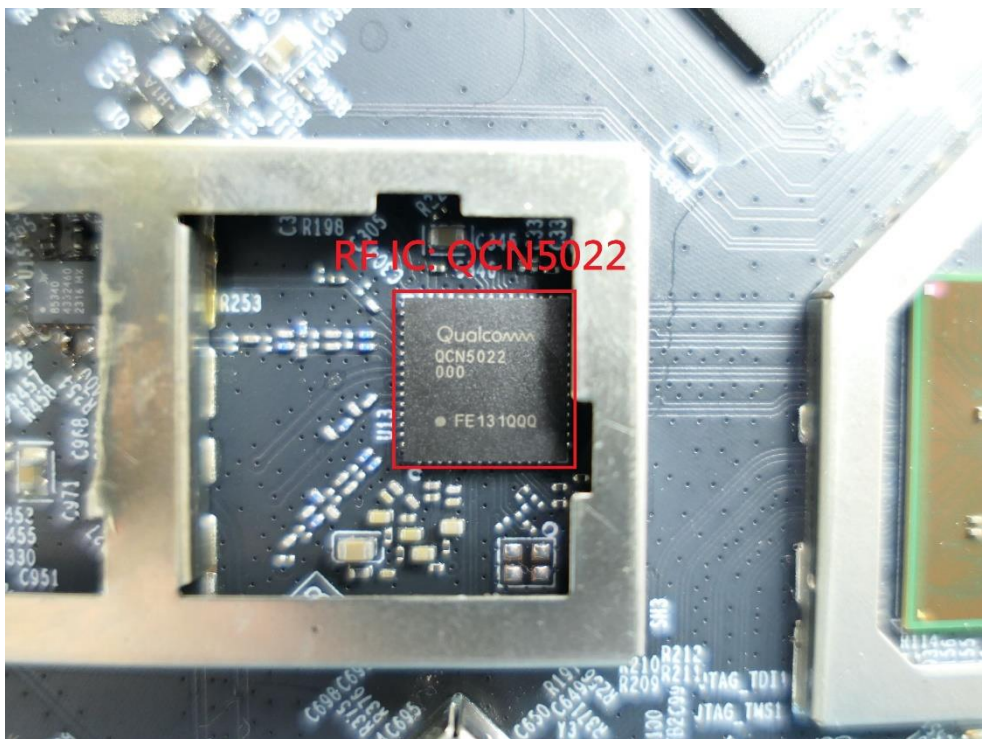

**Product: AX1800 Ceiling Mount  
Wi-Fi 6 Access Point**

**Brand Name: tp-link**

**Model Number: AP9635**

### Internal Photograph

(1) EUT Photo

(2) EUT Photo

(3) EUT Photo

(4) EUT Photo

(5) EUT Photo

(6) EUT Photo

(9) EUT Photo

(10) EUT Photo

(11) EUT Photo

(12) EUT Photo

(15) EUT Photo

(16) EUT Photo

(17) EUT Photo