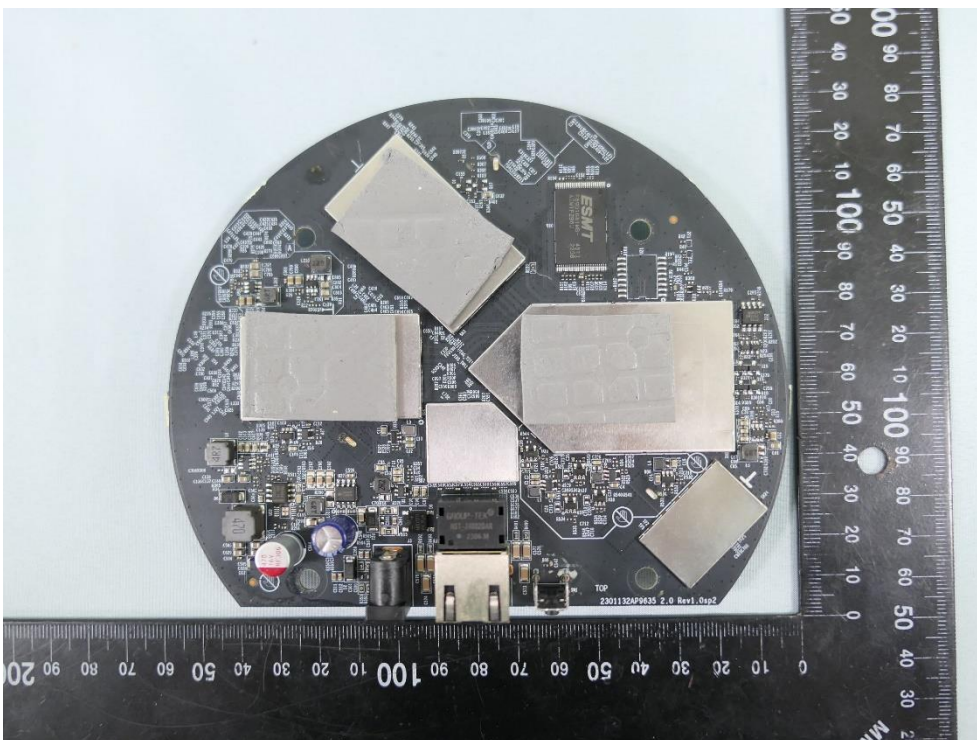

**Product: AX1800 Ceiling Mount  
Wi-Fi 6 Access Point**

**Brand Name: tp-link**

**Model Number: AP9635**

### Internal Photograph

(1) EUT Photo

(2) EUT Photo

(3) EUT Photo

(4) EUT Photo

(5) EUT Photo

(6) EUT Photo

(9) EUT Photo