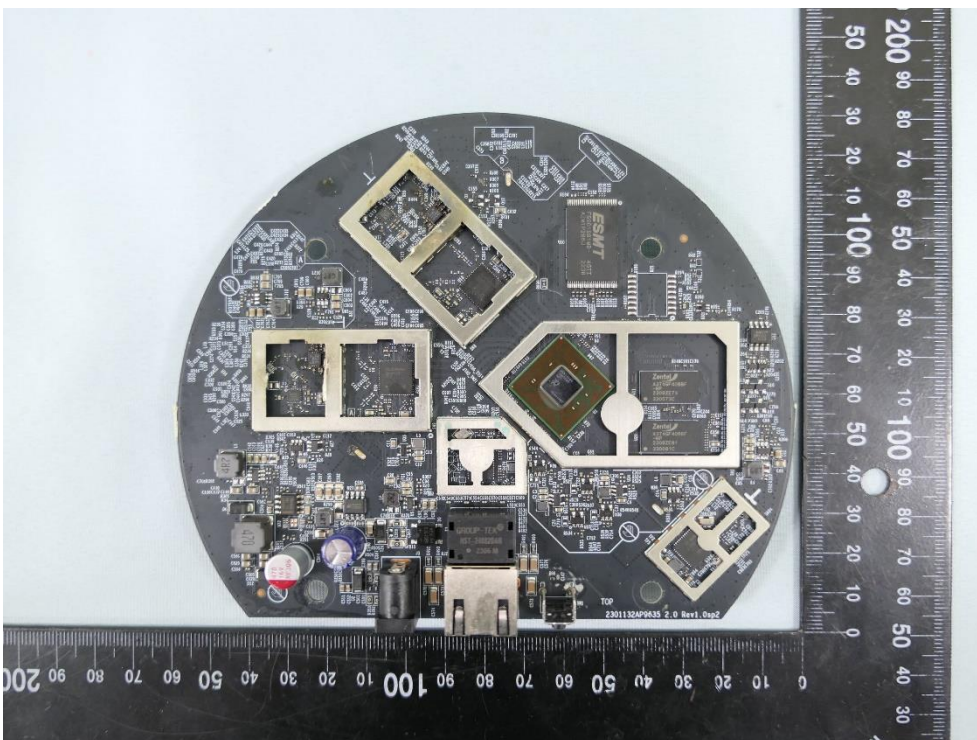

**Product: AX1800 Ceiling Mount  
Wi-Fi 6 Access Point**

**Brand Name: tp-link**

**Model Number: AP9635**

### Internal Photograph

(1) EUT Photo

(2) EUT Photo

(3) EUT Photo

(4) EUT Photo

(5) EUT Photo

(6) EUT Photo

(9) EUT Photo

(10) EUT Photo

(11) EUT Photo

(12) EUT Photo

(15) EUT Photo

(16) EUT Photo

(17) EUT Photo