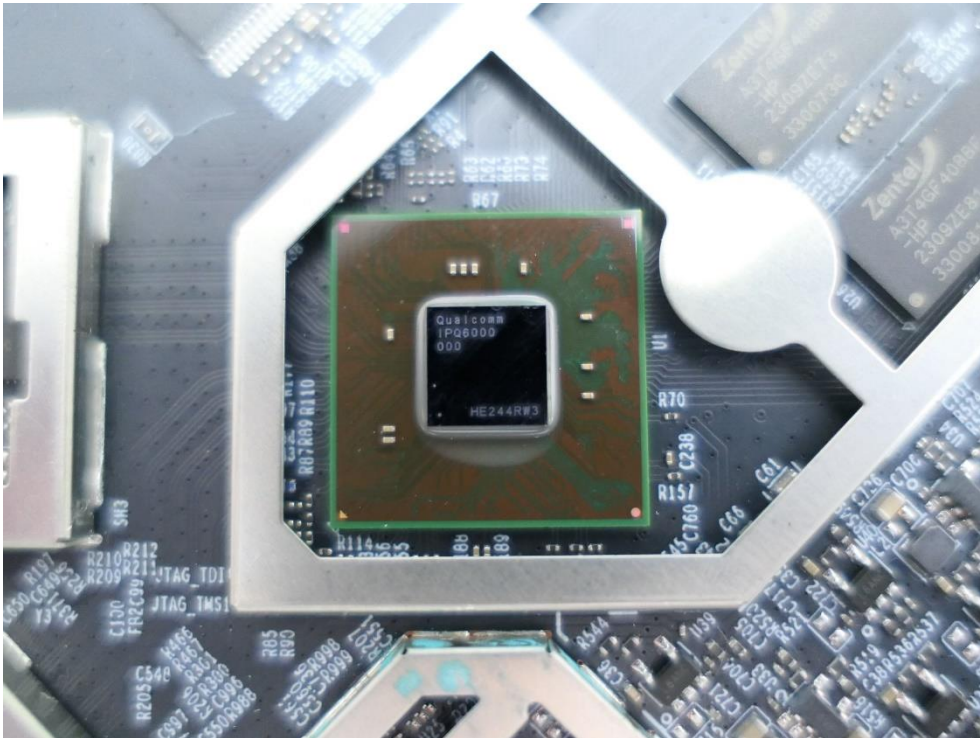

**Product: AX1800 Ceiling Mount  
Wi-Fi 6 Access Point**

**Brand Name: tp-link**

**Model Number: AP9635**

### Internal Photograph

(1) EUT Photo

(2) EUT Photo

(3) EUT Photo

(4) EUT Photo

(5) EUT Photo

(6) EUT Photo

(9) EUT Photo