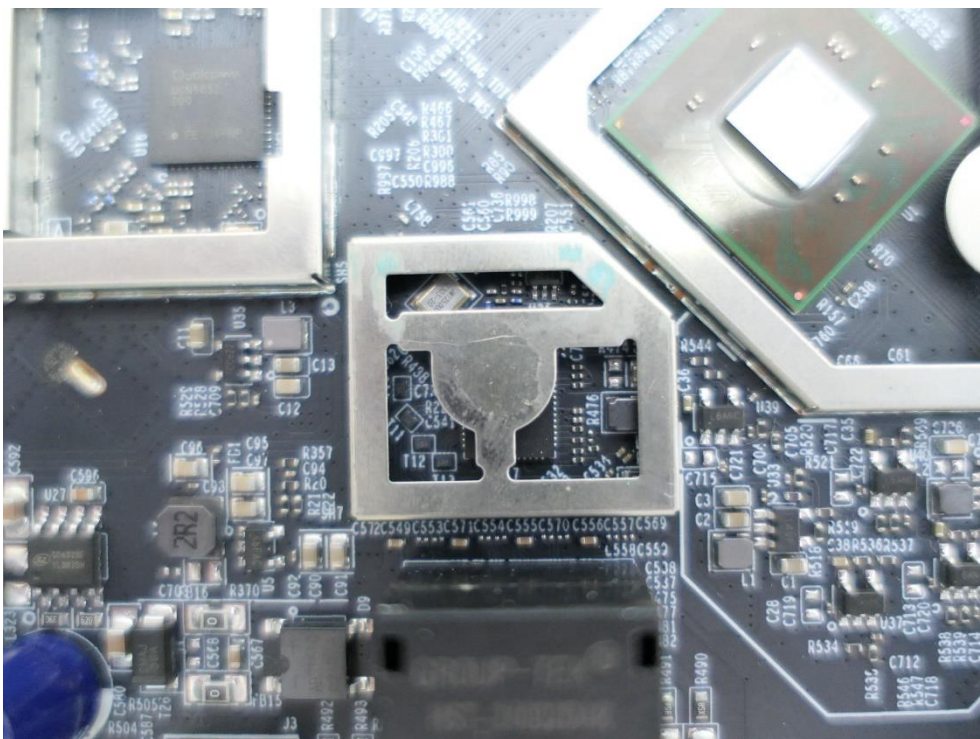

(10) EUT Photo