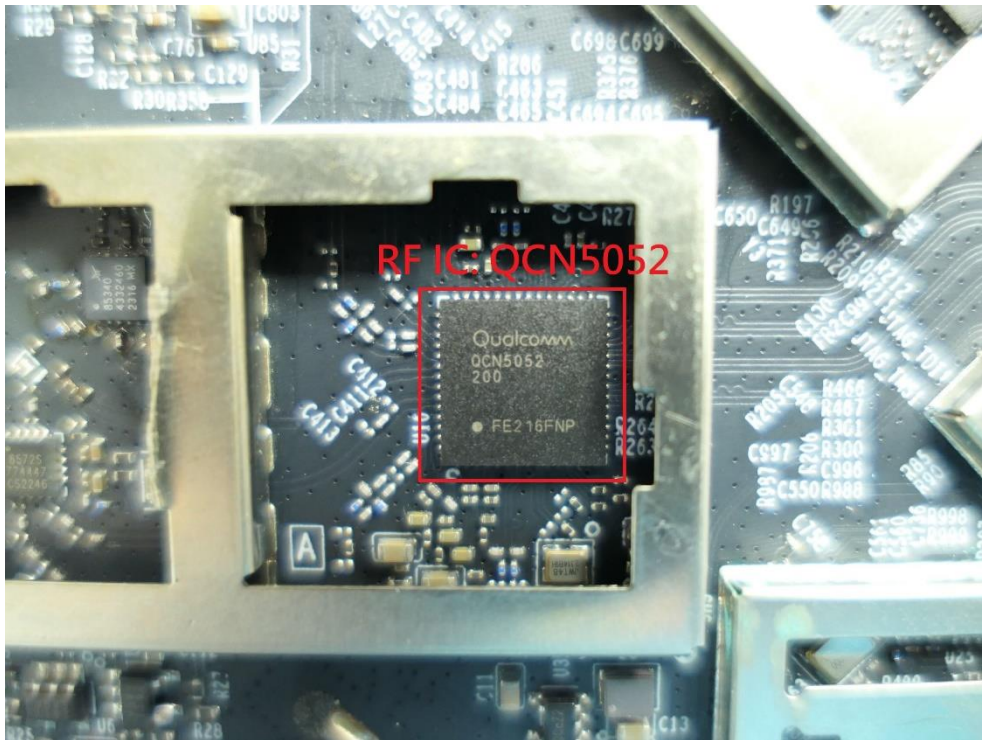

**Product: AX1800 Ceiling Mount  
Wi-Fi 6 Access Point**

**Brand Name: tp-link**

**Model Number: AP9635**

### Internal Photograph

(1) EUT Photo

(2) EUT Photo

(3) EUT Photo

(4) EUT Photo

(5) EUT Photo

(6) EUT Photo

(9) EUT Photo

(10) EUT Photo

(11) EUT Photo

(12) EUT Photo

(15) EUT Photo

(16) EUT Photo

(17) EUT Photo