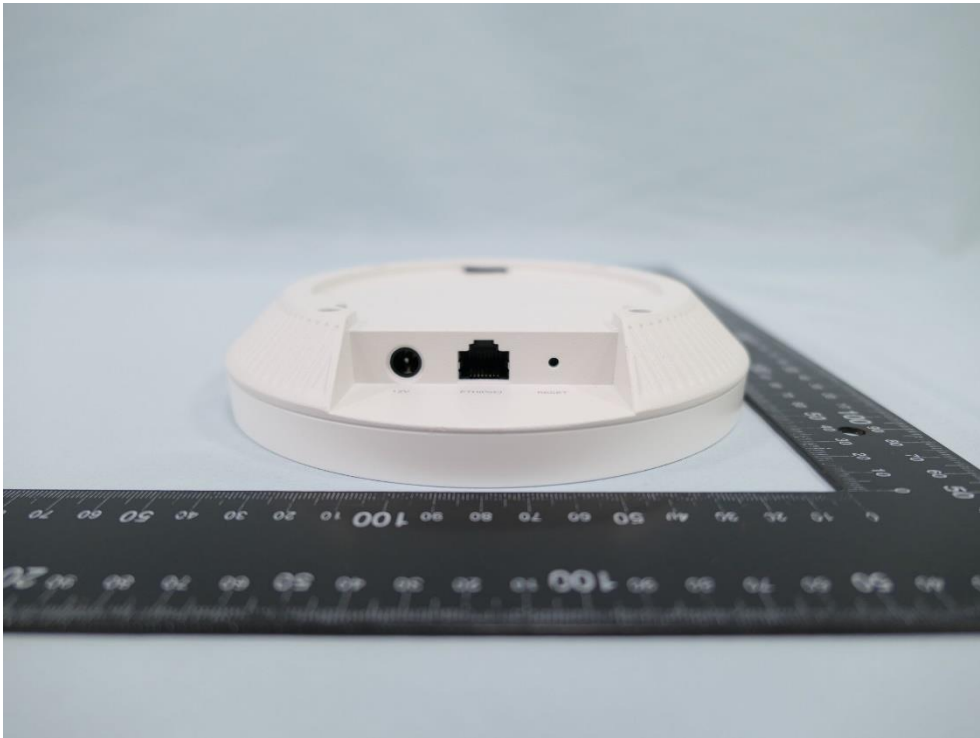

**Product: AX1800 Ceiling Mount  
Wi-Fi 6 Access Point**

**Brand Name: tp-link**

**Model Number: AP9635**

### External Photograph

(1) EUT Photo

(2) EUT Photo

(3) EUT Photo

(4) EUT Photo

(5) EUT Photo

(6) EUT Photo